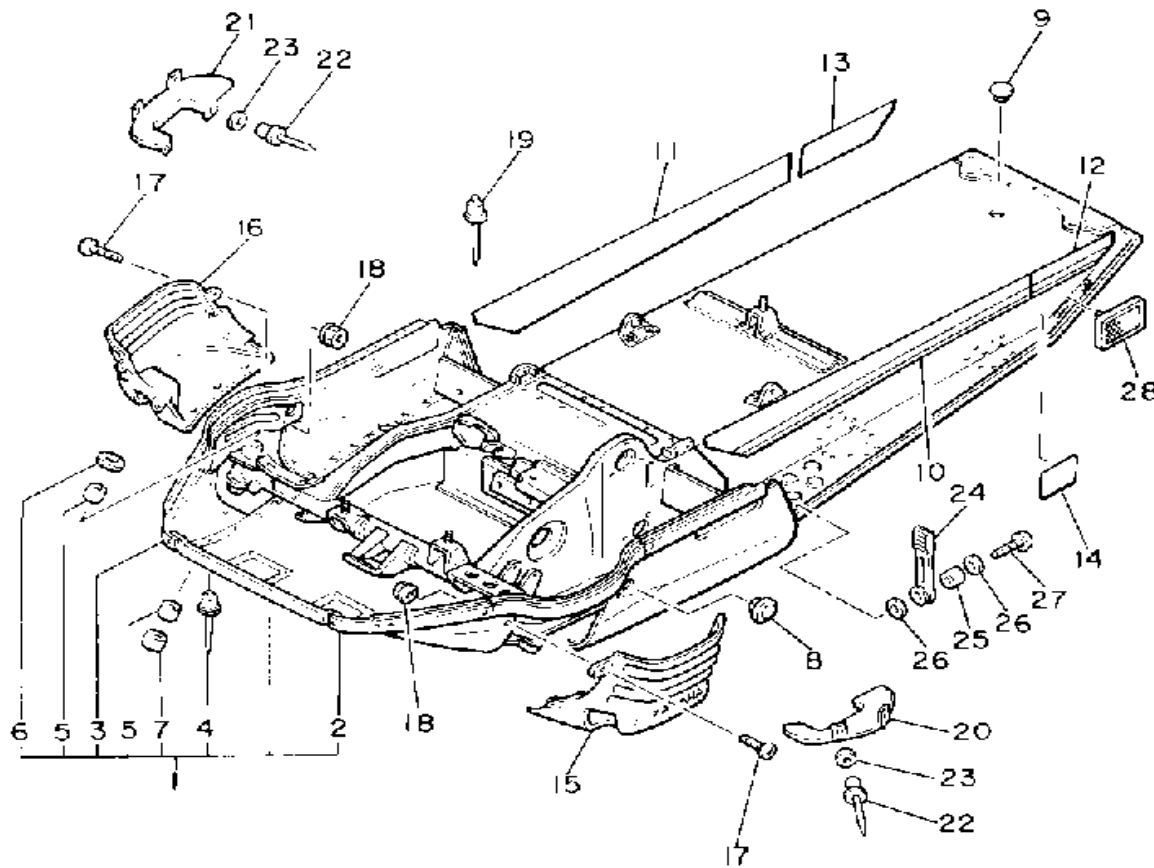

www.SmallEngineDiscount.com

FRAME

Ref. No.	Part Number	Description	Qty	Remarks
1	8Y0-21910-00-00	FRAME	1	
2	8U7-21982-00-00	. HOOD 1	1	
3	8U7-21983-00-00	. HOOD 2	1	
4	90267-48060-00	. RIVET, BLIND	40	
5	90384-36134-00	. BUSH, BIMETAL FORMED	4	
6	93102-36232-00	. OIL SEAL	2	
7	93103-36117-00	. OIL SEAL	2	
8	90338-40099-00	PLUG	1	
9	810-77716-00-00	ORNAMENT, INSTRUMENT PANEL 2	1	
10	81G-77351-00-00	EMBLEM 1	1	
11	81G-77352-00-00	EMBLEM 2	1	
12	81G-77353-00-00	EMBLEM 3	1	
13	81G-77354-00-00	EMBLEM 4	1	
14	8K2-77742-00-00	INDICATOR 2	1	
15	8L0-2198F-00-00	COVER 1	1	
16	8L0-2198G-00-00	COVER 2	1	
17	90154-05005-00	SCREW, BINDING	8	
18	95702-05600-00	NUT, FLANGE	8	
19	90267-48086-00	RIVET, BLIND	6	
20	8L9-2199F-00-00	SHIELD, NOISE	1	
21	8L9-2199J-00-00	SHIELD, NOISE 2	1	
22	90267-48086-00	RIVET, BLIND	8	
23	90201-04325-00	WASHER, PLATE	8	
24	8M6-77171-00-00	BODY, LATCH 1	2	
25	90387-06241-00	COLLAR	2	
26	90201-06059-00	WASHER, PLATE	4	
27	98906-06030-00	SCREW, BIND	2	
28	81G-85130-00-00	REAR REFLECTOR ASSEMBLY	2	