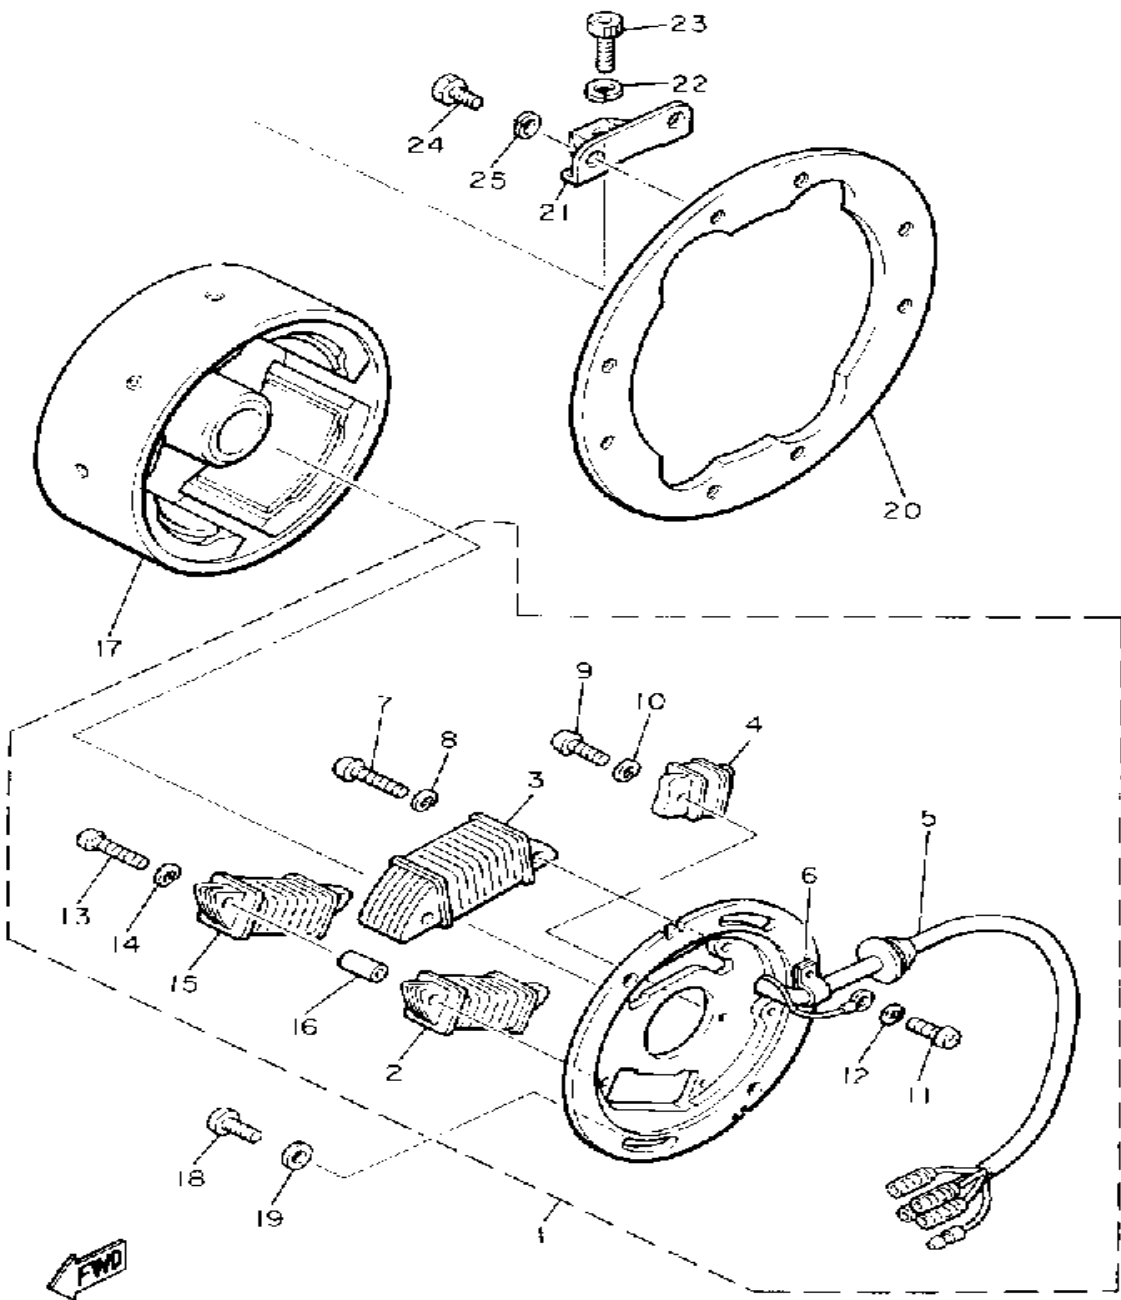

GENERATOR

8YC100-5311

Ref. No.	Part Number	Description	Qty	Remarks
1	8V8-85510-20-00	STATOR ASSEMBLY	1	
2	86M-85511-00-00	. COIL, SOURCE	1	
3	8G8-85513-20-00	. COIL, LIGHTING 1	1	
4	82M-85580-20-00	. COIL, PULSER	1	
5	8W0-85515-20-00	. LEAD WIRE ASSEMBLY (8V0-85515-20)	1	
6	445-81328-20-00	. CLAMP	1	
7	98501-05035-00	. SCREW, PAN HEAD	2	
8	92990-05100-00	. WASHER, SPRING	2	
9	98506-04018-00	. SCREW, PAN HEAD	2	
10	92901-04100-00	. WASHER, SPRING	2	
11	98580-04008-00	. SCREW, PAN HEAD	1	
12	92901-04100-00	. WASHER, SPRING	1	
13	98501-05040-00	. SCREW, PAN HEAD (98502-05040)	2	
14	92990-05100-00	. WASHER, SPRING	2	
15	82M-85514-20-00	. COIL, LIGHTING 2	1	
16	8T0-85519-20-00	. SPACER	1	
17	8J9-85550-20-00	ROTOR ASSEMBLY (8K1-85550-20)	1	
18	98980-06016-00	SCREW, BINDING	2	
19	90201-06043-00	WASHER, PLATE	2	
20	8H8-81891-00-00	GEAR, RING	1	
21	8H8-81895-00-00	STAY, RING GEAR	4	
22	92990-08100-00	WASHER	4	
23	90110-08028-00	BOLT, HEX SKT HEADSOCKET HEAD	4	
24	97011-06010-00	BOLT	8	
25	92995-06100-00	WASHER, SPRING	8	

Not For Resale
www.SmallEngineDiscount.com