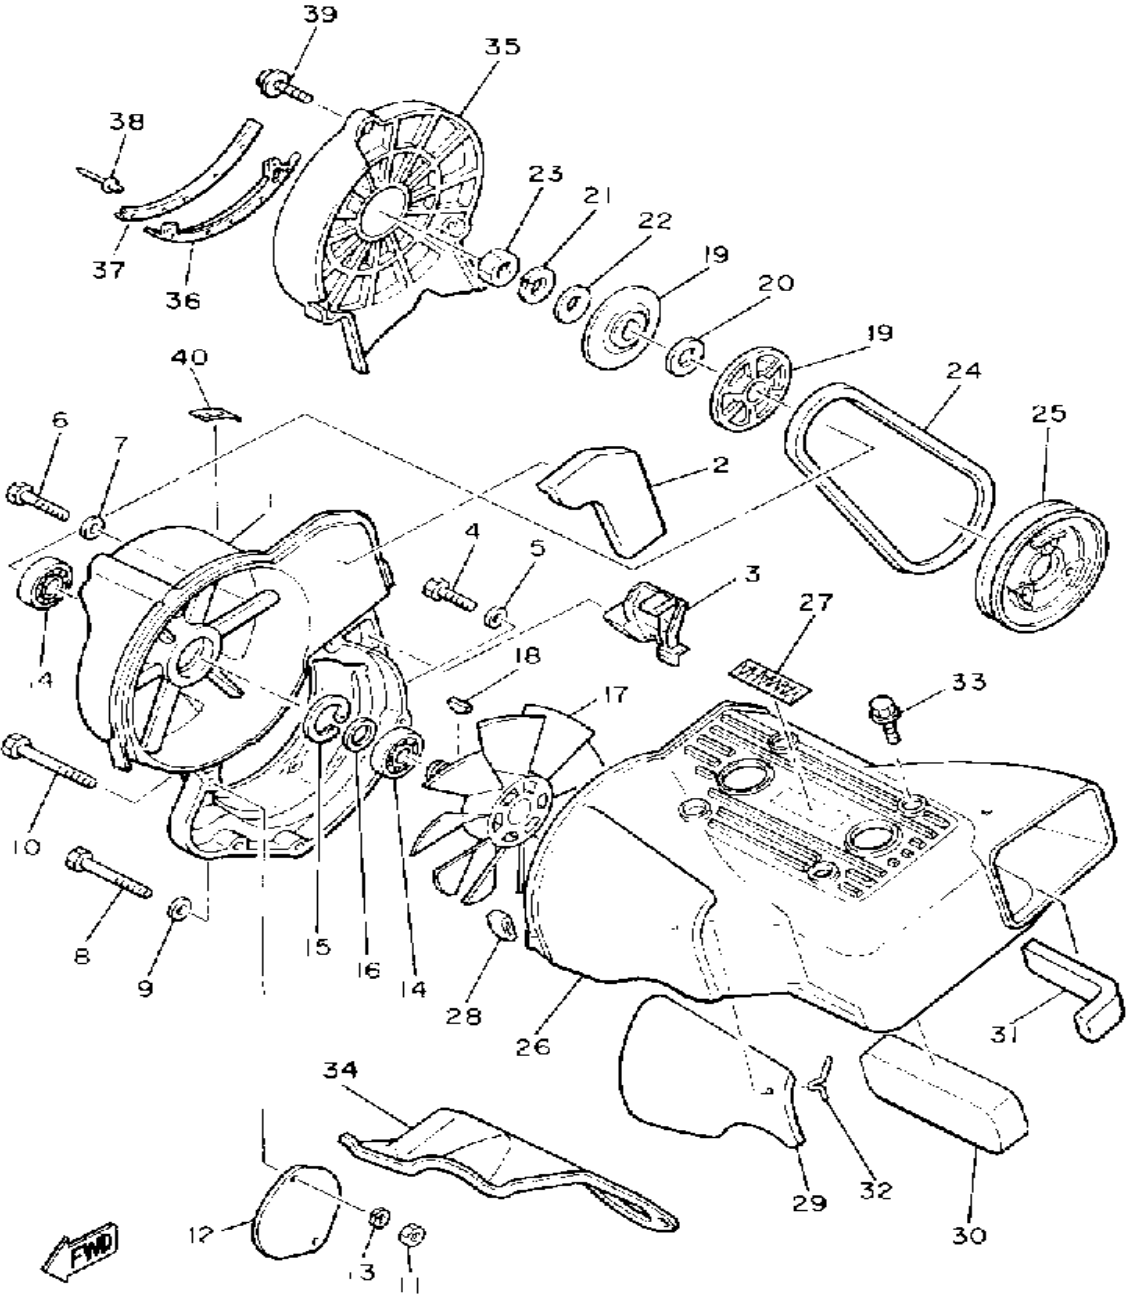

AIR SHROUD - FAN

81G100-6030

Ref. No.	Part Number	Description	Qty	Remarks
29	8H8-12659-00-00	DAMPER, AIR SHROUD 2	 1	
30	8H8-12669-00-00	DAMPER, AIR SHROUD 4	 1	
31	8V8-12678-00-00	DAMPER, AIR SHROUD 5	 1	
32	91401-16030-00	PIN, COTTER	 3	
33	90119-06108-00	BOLT, WITH WASHER	 4	
34	8H8-12652-00-00	AIR SHROUD, CYLINDER 2	... 1	
35	8L0-12616-00-00	COVER, FAN CASE	 1	
36	8Y0-12637-01-00	STAY 1	 1	
37	8Y0-12687-01-00	DAMPER, DUCT 4	 1	
38	90269-05051-00	RIVET	 4	
39	90159-06108-00	SCREW, WITH WASHER	 3	
40	8K4-12628-00-00	LABEL, CAUTION	 1	

Not For Resale

www.SmallEngineDiscount.com