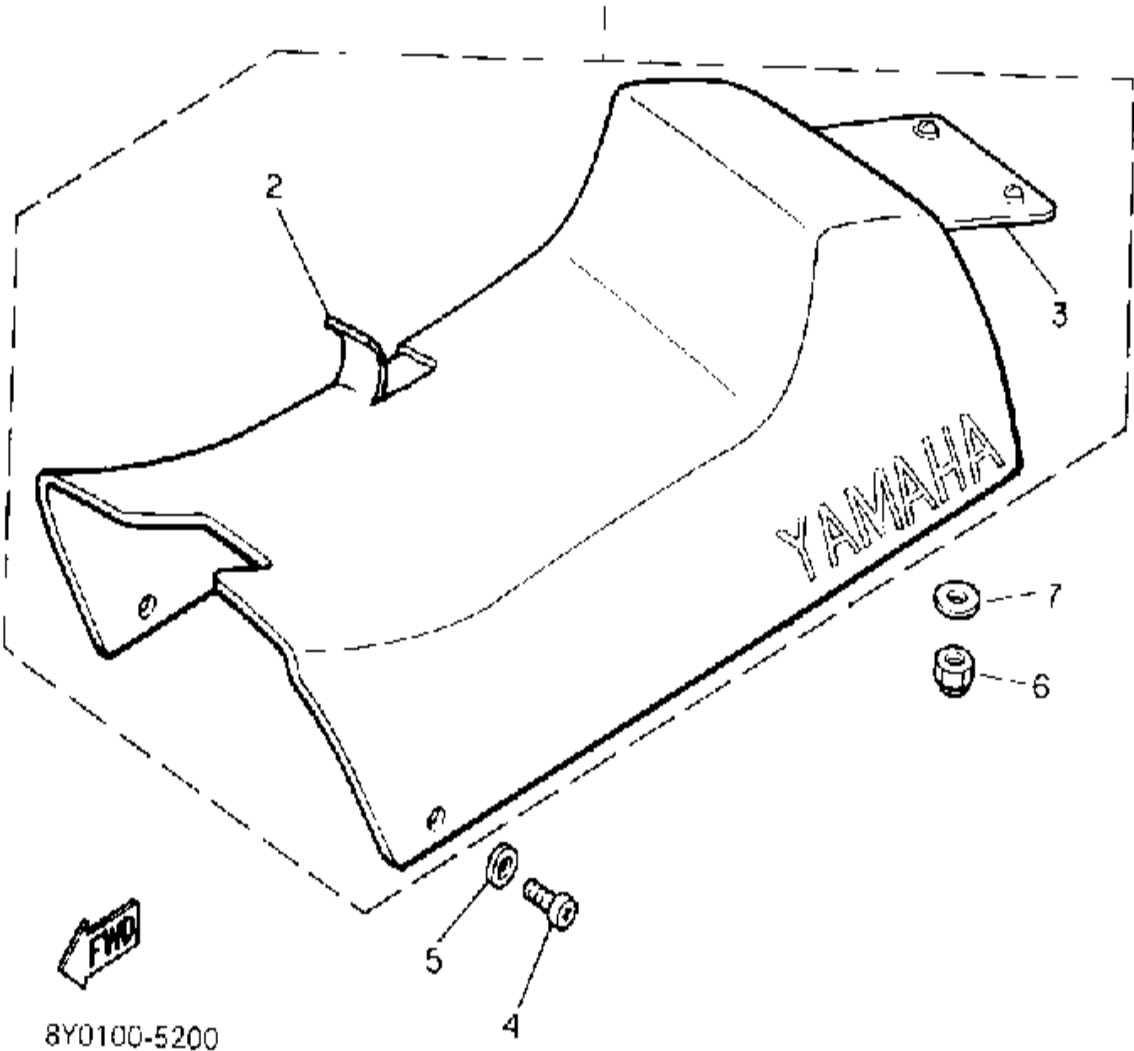

Not For Resale

www.SmallEngineDiscount.com

SEAT

Ref. No.	Part Number	Description	Qty	Remarks
1	82W-24710-00-00	SINGLE SEAT ASSEMBLY	1	
2	82W-24711-00-00	. COVER, SINGLE SEAT	1	
3	8U9-77377-01-00	. COVER, LUGGAGE BOX 2	1	
4	90154-06003-00	SCREW, BINDING	2	
5	90201-063J2-00	WASHER, PLATE	2	
6	95712-08300-00	NUT, LOCK	2	
7	90201-08748-00	WASHER, PLATE	2	