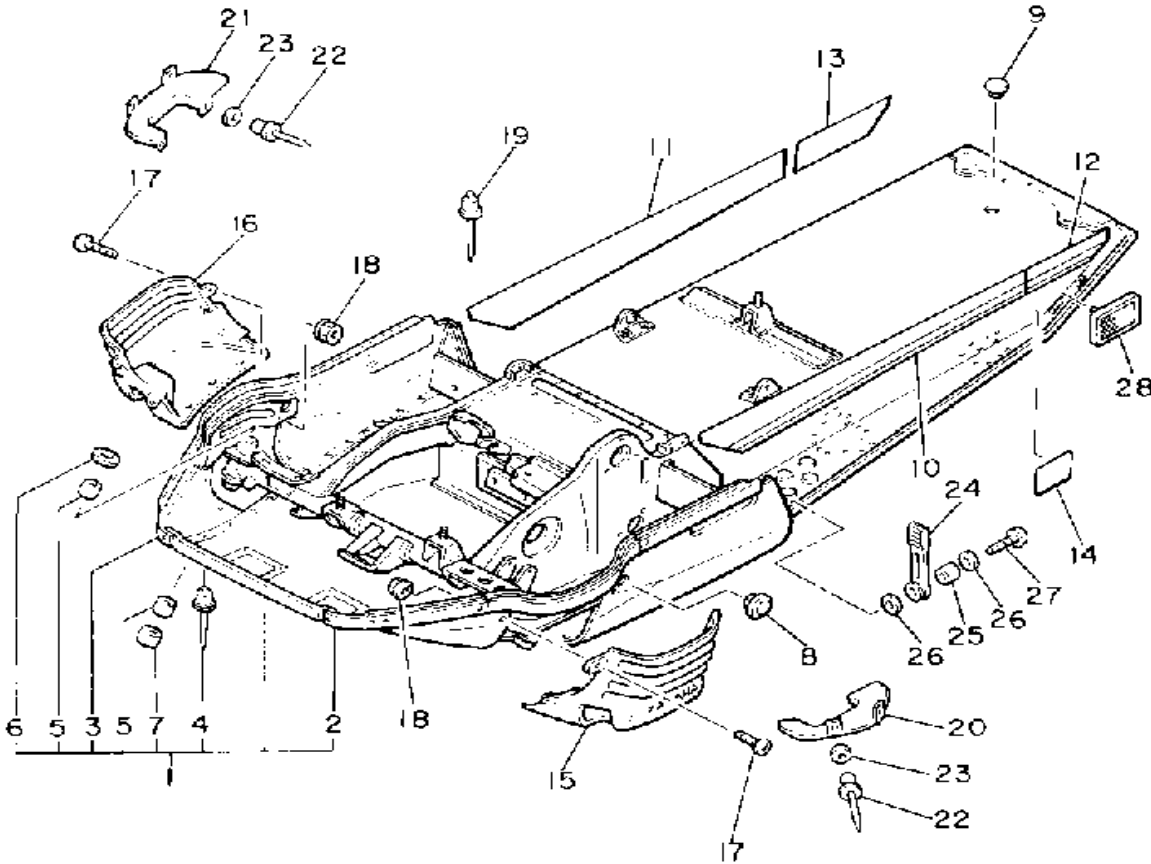

FRAME

Ref. No.	Part Number	Description	Qty	Remarks
1-1	8R6-21912-09-00	. BELLY PAN	1	

82W100-7:50

Not For Resale

www.SmallEngineDiscount.com