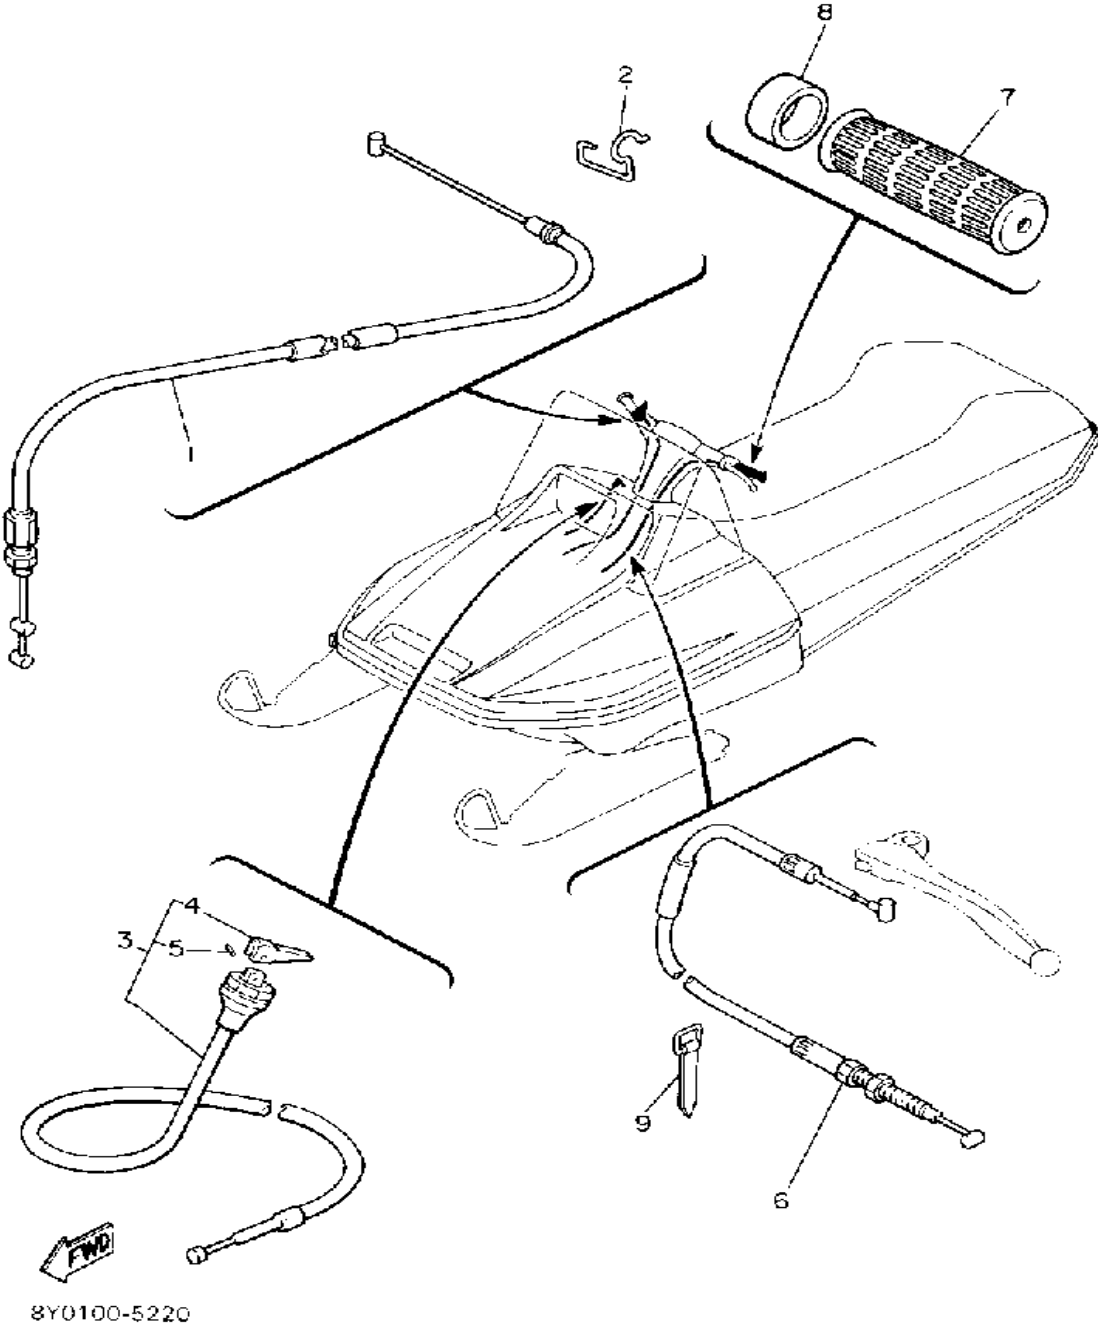

82W100-7170

Not For Resale
www.SmallEngineDiscount.com

STEERING GATE

Ref. No.	Part Number	Description	Qty	Remarks
1	8K4-23871-00-00	GATE, STEERING	1	
2	97313-06016-00	BOLT, HEXAGON	4	
3	92995-06100-00	WASHER, SPRING	4	
4	92901-06600-00	WASHER	4	
5	95816-08016-00	BOLT, FLANGE	4	
6	8L8-23883-00-00	BRACKET 3	1	
7	8L8-23884-00-00	BRACKET 4	1	
8	90267-48053-00	RIVET, BLIND	8	
9	90201-04325-00	WASHER, PLATE	8	
10	8K4-23886-00-00	BRACKET 6	1	
11	8U9-28100-00-00	TOOL KIT (8V9-28100-00)	1	
12	8U5-21945-00-00	BRACKET, TL BX FTNG (8N8-21945-01)	1	
13	90267-48079-00	RIVET, BLIND	2	
14	90201-04325-00	WASHER, PLATE	2	
15	4J2-82131-01-00	BAND, BATTERY	1	

8Y0100-5182

Not For Resale
www.SmallEngineDiscount.com

CONTROL - CABLE

Ref. No.	Part Number	Description	Qty	Remarks
1	8Y0-26311-00-00	CABLE, THROTTLE 1	1	
2	90465-10189-00	CLAMP	1	
3	8Y0-26331-00-00	CABLE, STARTER 1	1	
4	8L2-26374-00-00	. END, CABLE 3	1	
5	91609-30010-00	. PIN, SPRING	1	
6	8K4-26340-00-00	CABLE, BRAKE	1	
7	801-26241-01-00	GRIP	2	
8	90387-22726-00	COLLAR	1	
9	341-26397-01-00	BAND	1	