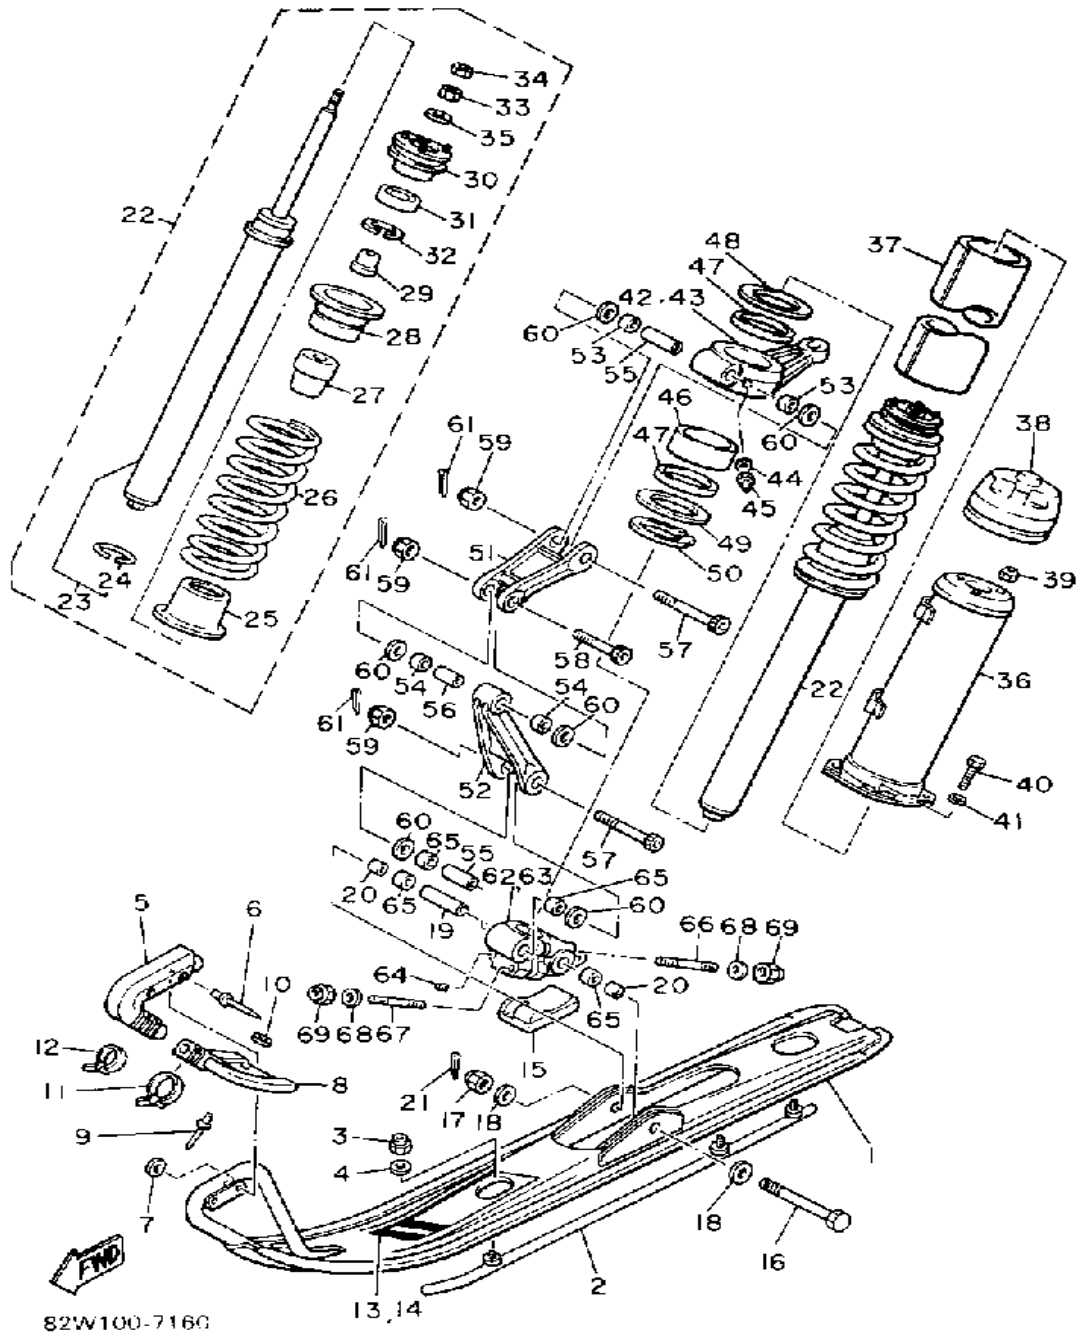

SKI

Ref. No.	Part Number	Description	Qty	Remarks
30	8L0-2376H-00-00	. HOLDER, BEARING	1	
31	93306-20226-00	. BEARING	1	
32	99009-35500-00	. CIRCLIP	1	
33	90170-08220-00	. NUT	1	
34	95333-08600-00	. NUT	1	
35	90201-08107-00	. WASHER, PLATE	1	
36	8L9-2376J-00-00	HOLDER, ABSORBER	2	
37	8L0-2376R-00-00	PROTECTOR	2	
38	8M6-77553-00-00	PROTECTOR 3	2	
39	95601-06100-00	NUT, U	6	
40	97011-06020-00	BOLT	8	
41	92995-06100-00	WASHER, SPRING	8	
42	8U7-23851-00-00	ARM, OUTSIDE 1	1	
43	8U7-23852-00-00	ARM, OUTSIDE 2	1	
44	90201-067F9-00	WASHER, PLATE	2	
45	93700-06M03-00	NIPPLE, GREASE	2	
46	90384-53175-00	BUSH, BIMETAL FORMED	2	
47	93109-53036-00	OIL SEAL	4	
48	90201-536A1-00	WASHER, PLATE (T=1.0)	1	
49	90201-535H6-00	WASHER, PLATE (T=2.0)	1	
50	93410-52061-00	CIRCLIP	2	
51	8L0-2382E-01-00	ARM, FRONT 1	2	
52	8L0-2382F-00-00	ARM, FRONT 2	2	
53	90384-14091-00	BUSH, BIMETAL FORMED	4	
54	90384-14096-00	BUSH, BIMETAL FORMED	4	
55	90387-101Y9-00	COLLAR	4	
56	90387-100A4-00	COLLAR	2	
57	90102-10039-00	BOLT, WITH HOLE	4	
58	90102-10038-00	BOLT, WITH HOLE	2	

CONTINUED ON NEXT FRAME ►

Not For Resale
www.SmallEngineDiscount.com