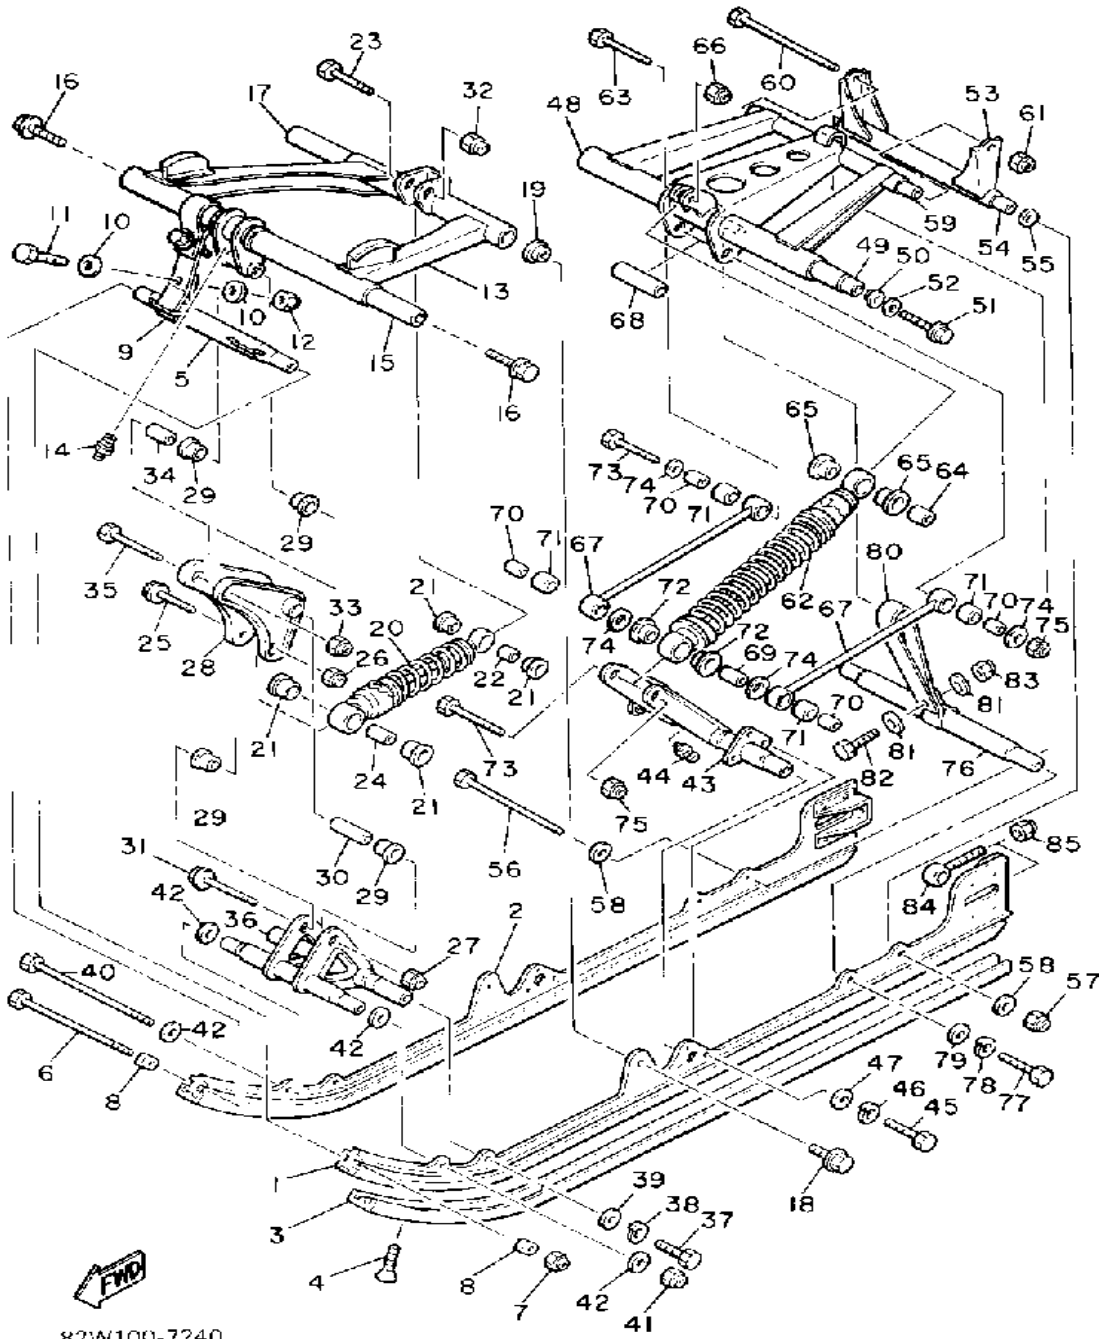

TRACK SUSPENSION 2

82W100-7240

Ref. No.	Part Number	Description	Qty	Remarks
29	90387-123G5-00	COLLAR	4	
30	90387-086G1-00	COLLAR	1	
31	97021-08065-00	BOLT	1	
32	95712-08300-00	NUT, LOCK	1	
33	95611-08100-00	NUT, U	1	
34	90387-084G0-00	COLLAR	1	
35	97022-08100-00	BOLT	1	
36	8U7-47418-00-00	BRACKET 4	1	
37	97312-08025-00	BOLT (97012-08025)	2	
38	92990-08100-00	WASHER	2	
39	92990-08600-00	WASHER, PLATE	2	
40	97022-08255-00	BOLT	1	
41	95712-08300-00	NUT, LOCK	1	
42	92990-08600-00	WASHER, PLATE	4	
43	8AX-47416-00-00	BRACKET 2	1	
44	93700-06M03-00	NIPPLE, GREASE	1	
45	97011-06020-00	BOLT	6	
46	92995-06100-00	WASHER, SPRING	6	
47	92990-06600-00	WASHER, PLATE	6	
48	99999-02178-00	ARM, PIVOT 2 (8U7-47332-00-00)	1	
49	8U7-47475-01-00	SHAFT 2	1	
50	8Y0-47319-00-00	COLLAR	2	
51	90109-10771-00	BOLT	2	
52	90201-10669-00	WASHER, PLATE	2	
53	8U7-47417-00-00	BRACKET 3	1	
54	90387-08632-00	COLLAR	1	
55	90201-08649-00	WASHER, PLATE	2	
56	97022-08255-00	BOLT	1	

CONTINUED ON NEXT FRAME ►

Not For Resale
www.SmallEngineDiscount.com