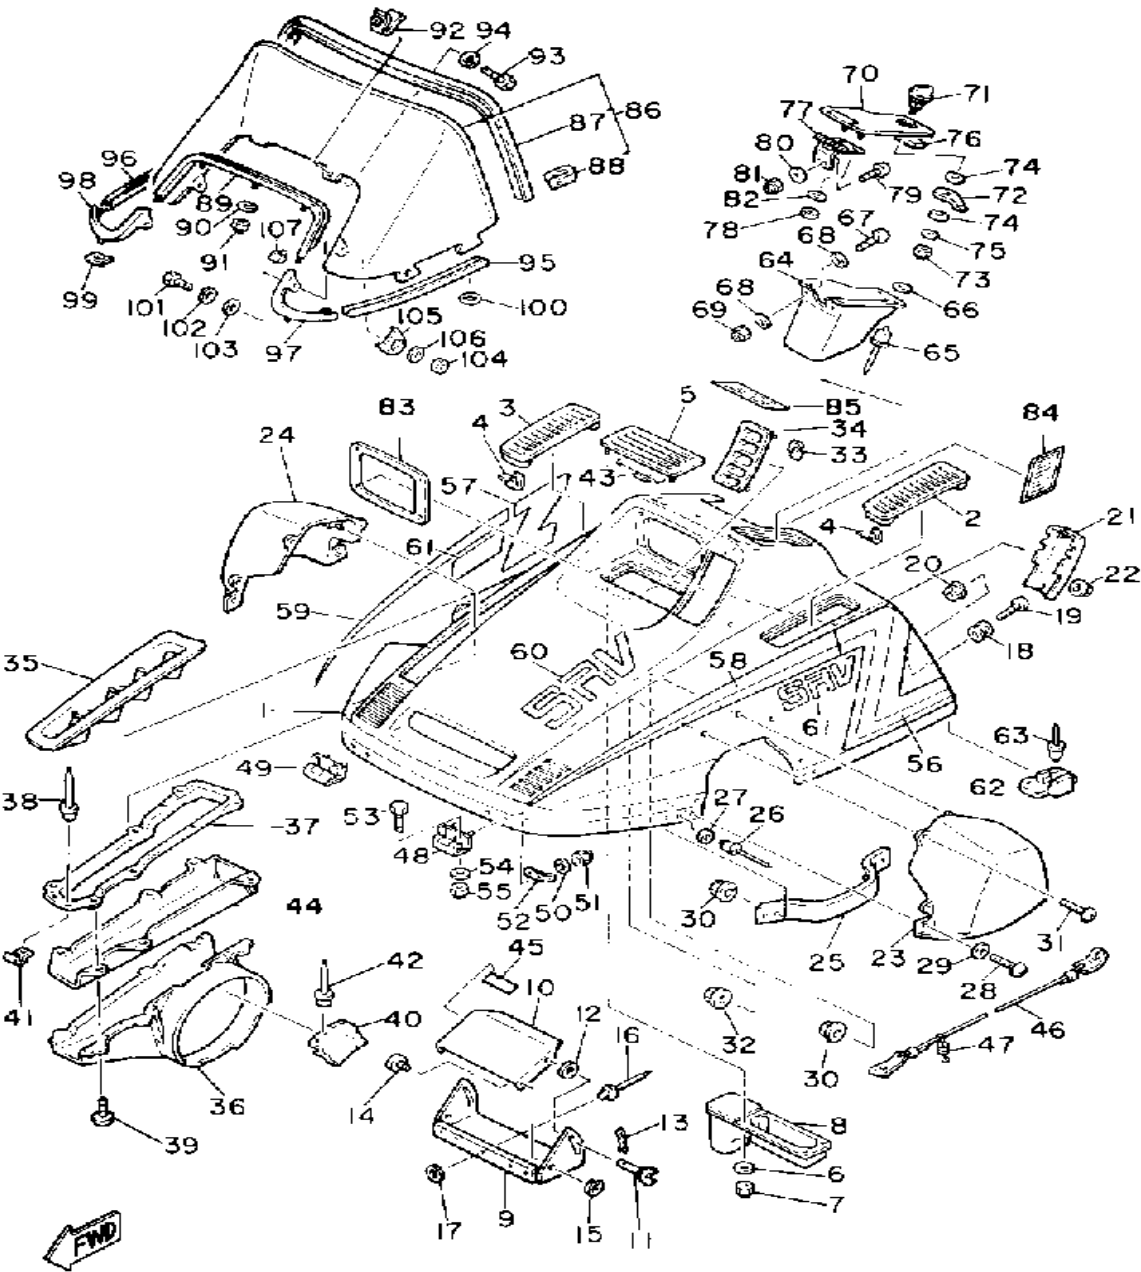

SHROUD - WINDSHIELD

82W100 7270

Ref. No.	Part Number	Description	Qty	Remarks
88	80V-77223-00-00	. FASTENER	2	
89	8L0-77214-00-00	TRIM, lower	1	
90	92901-05600-00	WASHER, PLATE	3	
91	95701-05300-00	NUT, NYLON	3	
92	8K4-77222-00-00	BRACKET, WNDSHLD R	1	
93	97011-06010-00	BOLT	1	
94	92995-06100-00	WASHER, SPRING	1	
95	8L0-77215-00-00	TRIM 3	1	
96	8L0-77216-00-00	TRIM 4	1	
97	8L0-77225-00-00	TRIM 5	1	
98	8L0-77226-00-00	TRIM 6	1	
99	90183-05019-00	NUT, SPRING	2	
100	82H-77223-00-00	FASTNER	4	
101	97001-05016-00	BOLT (97002-05016-00)	2	
102	92990-05100-00	WASHER, SPRING	2	
103	90201-05033-00	WASHER, PLATE	1	
104	95306-05800-00	NUT (CROWN)	2	
105	8L9-77116-00-00	WASHER, special	2	
106	90201-06643-00	WASHER, PLATE	2	
107	8L0-77136-00-00	CLAMP 2	2	

Not For Resale
www.SmallEngineDiscount.com