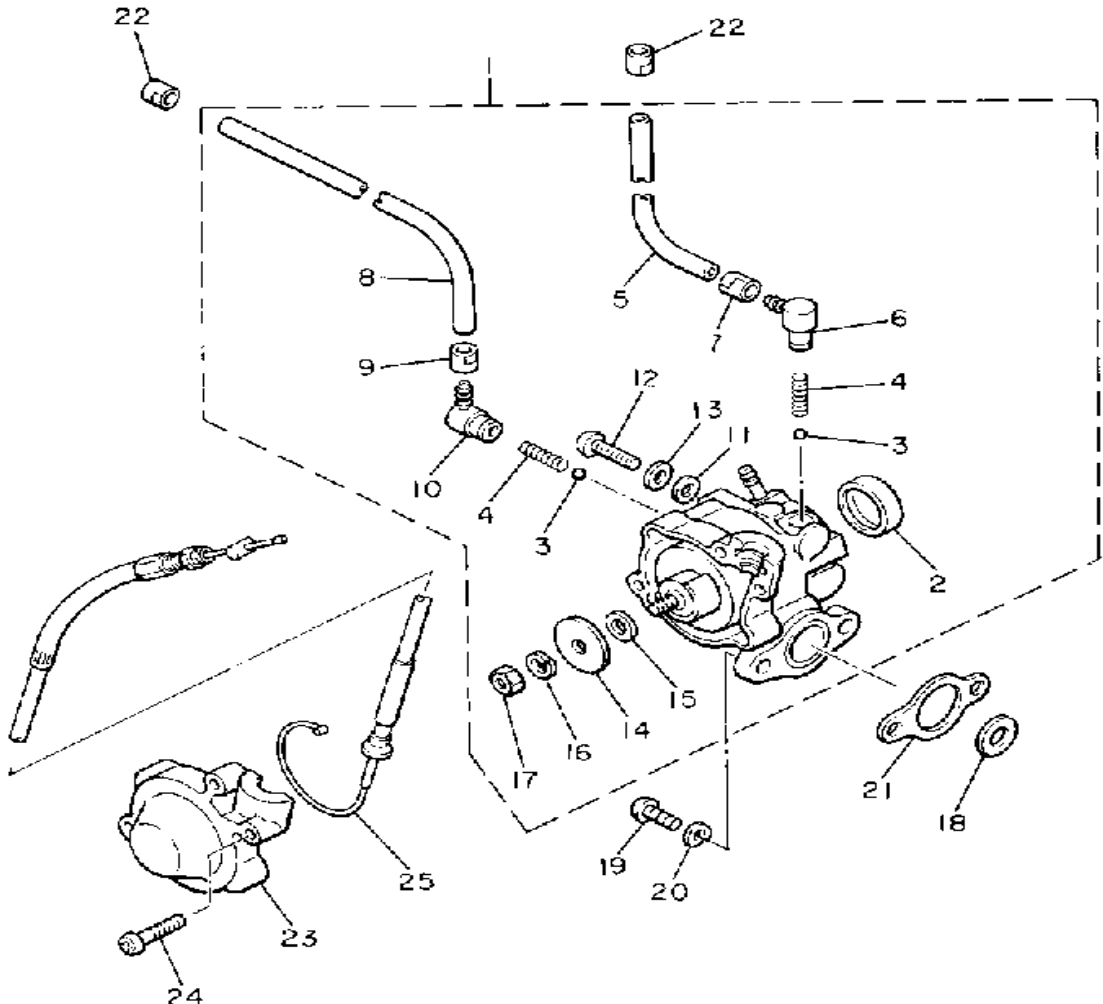

Not For Resale

www.SmallEngineDiscount.com

OIL PUMP

Ref. No.	Part Number	Description	Qty	Remarks
1	8V8-13101-00-00	OIL PUMP ASSEMBLY	1	
2	90338-21100-00	. PLUG	1	
3	93505-32002-00	. BALL	2	
4	90501-02018-00	. SPRING, COMPRESSION	2	
5	90446-08210-00	. HOSE	1	
6	353-13552-01-00	. NOZZLE	1	
7	90468-02025-00	. CLIP	1	
8	90446-08204-00	. HOSE	1	
9	90468-02025-00	. CLIP	1	
10	353-13552-01-00	. NOZZLE	1	
11	90430-04004-00	. GASKET	1	
12	98902-04020-00	. SCREW, BIND	1	
13	92901-04600-00	. WASHER, PLATE	1	
14	137-13138-01-00	. PLATE, ADJUSTING	1	
15	137-13137-00-03	. SHIM (0.3T)	1	U.R.
	137-13137-00-05	. SHIM (0.5T)	1	U.R.
	137-13137-00-10	. SHIM (1.0T)	1	U.R.
16	92990-05100-00	. WASHER, SPRING	1	
17	95380-05600-00	. NUT	1	
18	90201-08624-00	WASHER, PLATE	1	
19	98580-05016-00	SCREW, PAN HEAD	2	
20	92990-05100-00	WASHER, SPRING	2	
21	3MT-13116-00-00	GASKET, PUMP CASE (8Y0-13116-00)	1	
22	90468-02025-00	CLIP	2	
23	8A5-13146-01-00	COVER, ADJUST PULLEY	1	
24	98506-04018-00	SCREW, PAN HEAD	3	
25	8L8-26320-02-00	PUMP CABLE ASSEMBLY	1	