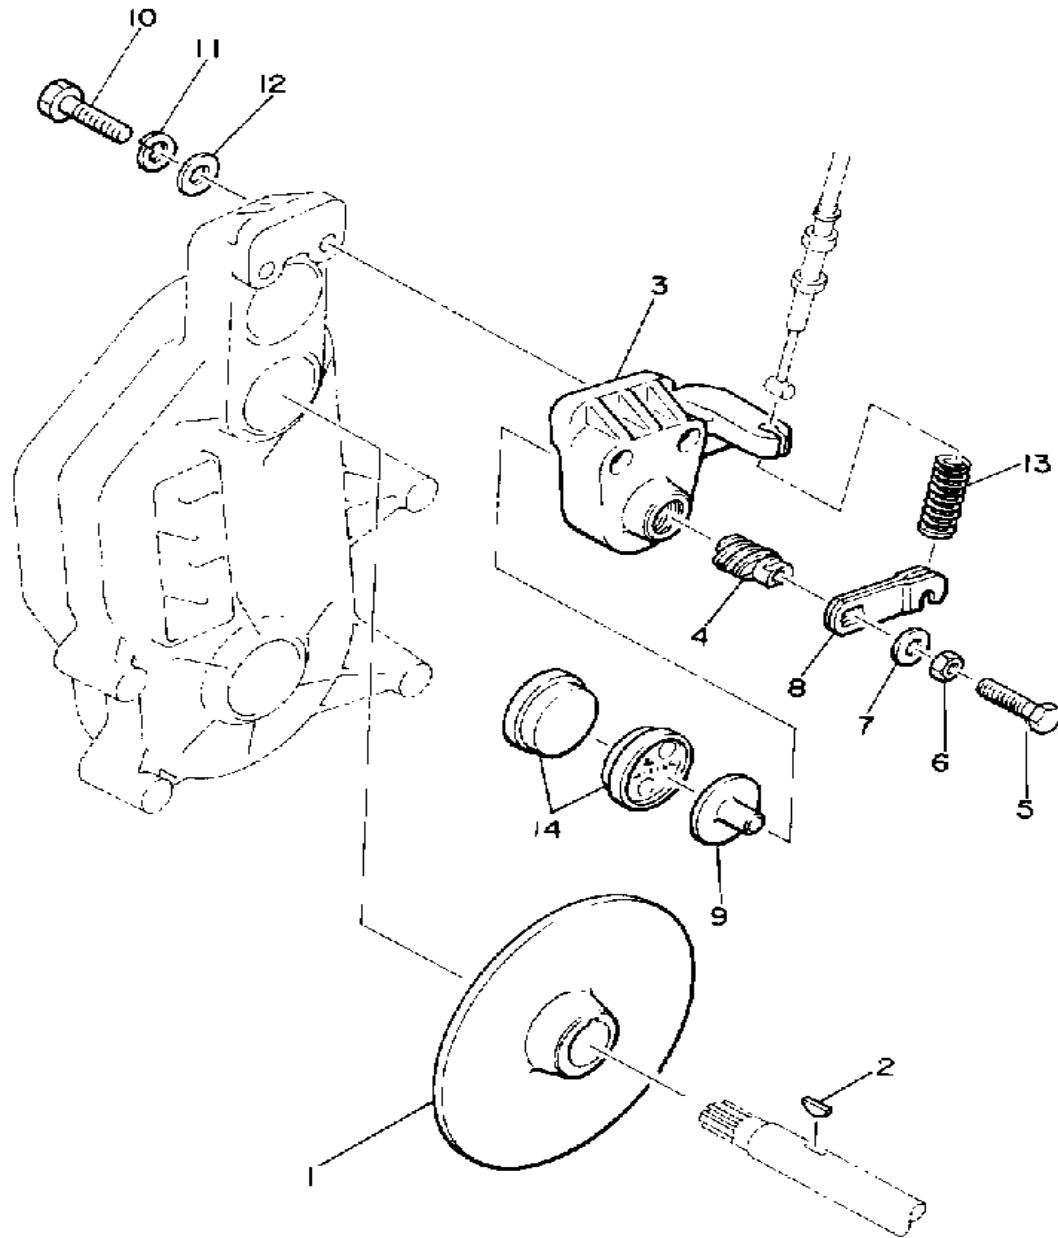

BRAKE

Ref. No.	Part Number	Description	Qty	Remarks
1	8L8-25831-00-00	DISC, BRAKE (R)	1	
2	8J7-25848-00-00	KEY	1	
3	8K4-25731-00-00	BODY, CALIPER 1	1	
4	878-25728-00-00	CAM	1	
5	90101-08499-00	BOLT	1	
6	95303-08700-00	NUT	1	
7	92990-08600-00	WASHER, PLATE	1	
8	878-25726-00-00	LEVER, BRAKE	1	
9	878-25733-00-00	PLATE, BACK UP	1	
10	97313-10055-00	BOLT, HEXAGON (97322-10055)	2	
11	92990-10100-00	WASHER, SPRING	2	
12	92990-10600-00	WASHER, PLATE	2	
13	90501-23337-00	SPRING, COMPRESSION	1	
14	84X-25811-01-00	PAD, CALIPER 2	1	U.R.

8L8100-1140

Not For Resale
www.SmallEngineDiscount.com