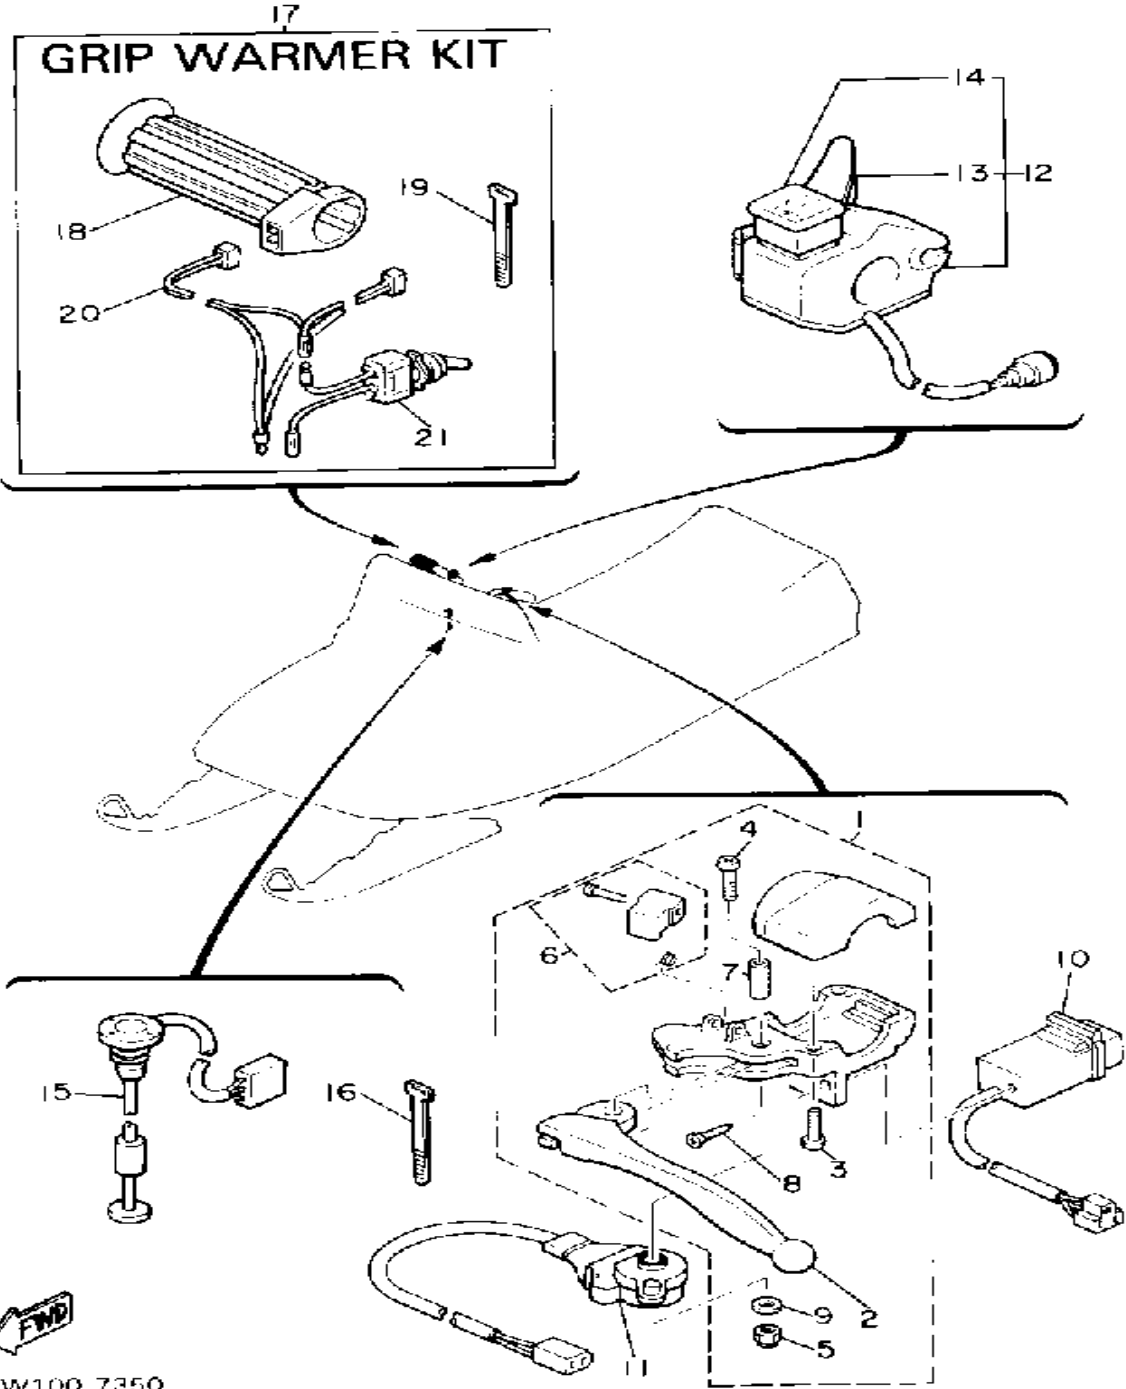

HANDLE SWITCH - LEVER

Ref. No.	Part Number	Description	Qty	Remarks
1	88R-W8291-00-00	LEVER HOLDER ASSEMBLY (LEFT)	1	
2	8H8-83912-00-00	. LEVER 1	1	
3	90157-05027-00	. SCREW, PAN HEAD	2	
4	98501-05040-00	. SCREW, PAN HEAD (98502-05040)	1	
5	95701-05300-00	. NUT, NYLON	1	
6	82A-83930-00-00	. LEVER LOCK ASSEMBLY	1	
7	802-83913-00-00	. COLLAR, LEVER 1	1	
8	97780-30312-00	. SCREW, tapping	2	
9	92990-05200-00	. WASHER, PLAIN	1	
10	8H8-83950-01-00	BEAM SWITCH ASSEMBLY (8K4-83950-01-00)	1	
11	88R-82530-00-00	STOP SWITCH ASSEMBLY	1	
12	84R-82720-00-00	LEVER HOLDER ASSEMBLY (RIGHT)	1	
13	8V0-42138-00-00	. LEVER, THROTTLE	1	
14	82K-82575-09-00	. EMERGENCY SAFETY SW	1	
15	4A5-85720-00-00	OIL LVL GAUGE ASSEMBLY (8K2-85720-00)	1	
16	437-83936-01-00	BAND, SWITCH CORD	1	
17	80K-2626A-00-00	. GRIP, WARMER	2	
18	437-83936-01-00	. BAND, SWITCH CORD	2	
19	80X-82318-00-00	. WIRE, SUB-LEAD	2	
20	82J-82917-00-00	. SWITCH	1	

82W100 7350

Not For Resale
www.SmallEngineDiscount.com