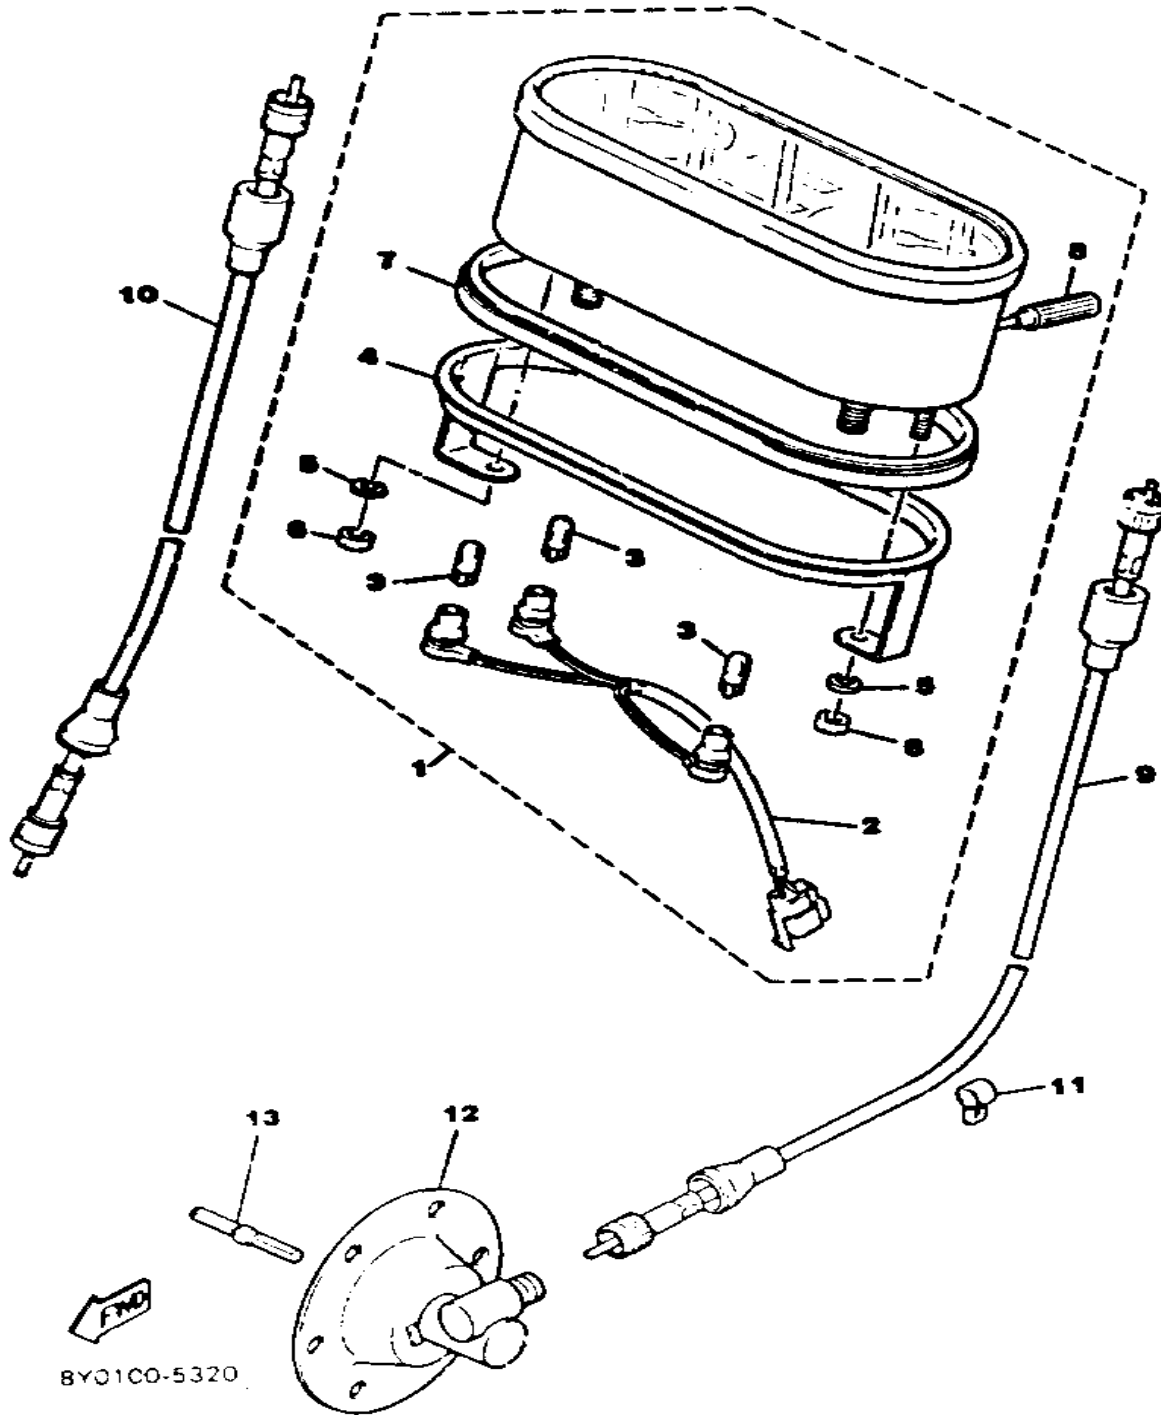

METER

Ref. No.	Part Number	Description	Qty	Remarks
1	81R-83500-40-00	SPEEDOMETER ASSEMBLY ..	1	U.R. MILE/H
2	8U9-83536-00-00	. SOCKET, METER	1	
3	4G1-84744-00-00	. BULB, MTR.12V3.4W	3	
4	8K4-83519-01-00	. BRACKET, METER	1	
5	92990-05100-00	. WASHER, SPRING	2	
6	95380-05600-00	. NUT	2	
7	8K4-83513-00-00	. DAMPER	1	
8	8L8-83578-00-00	. KNOB, TRIP METER	1	
9	8K4-83550-00-00	SPEEDOMETER CABLE ASSEMBLY	1	
10	8A1-83550-02-00	SPEEDOMETER CABLE ASSEMBLY	1	
11	90461-06M01-00	CLAMP	1	
12	8L9-47700-00-00	METER GEAR HOUSING COMP	1	
13	8K4-47715-00-00	JOINT	1	

Not For Resale

www.SmallEngineDiscount.com