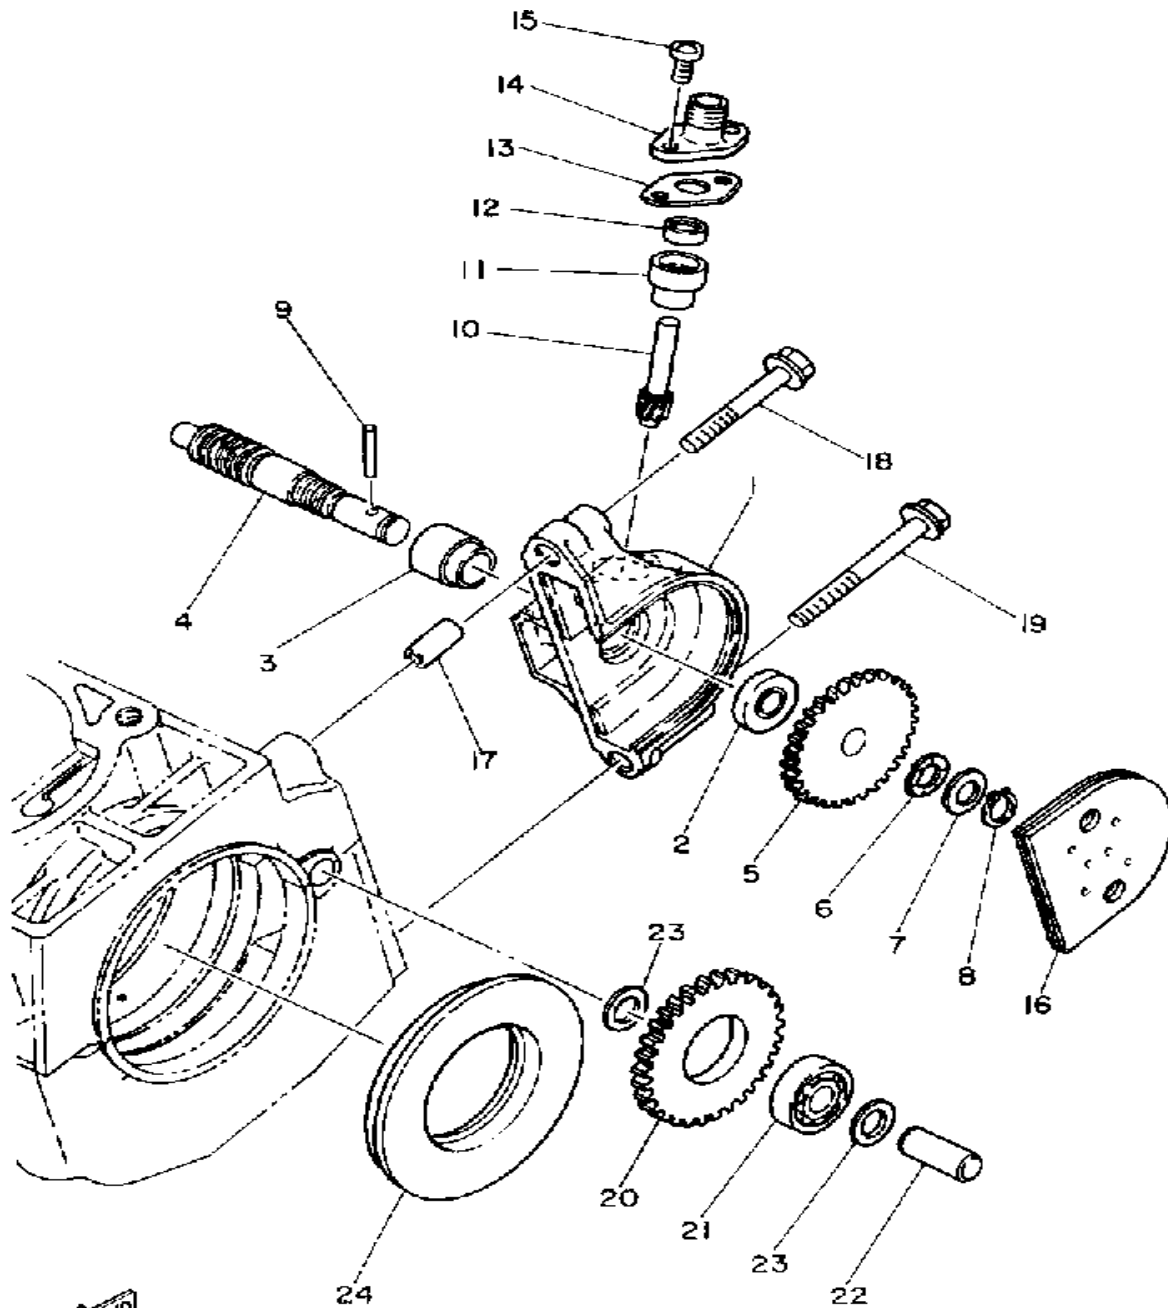

PUMP DRIVE - GEAR

BK4100-0060

Ref. No.	Part Number	Description	Qty	Remarks
1	8H8-15416-00-00	COVER, OIL PUMP	1	
2	93101-10090-00	OIL SEAL	1	
3	821-13176-00-00	METAL, WORM SHAFT OUTER	1	
4	866-13175-00-00	SHAFT, WORM	1	
5	821-13188-00-00	GEAR, DRIVE (32T)	1	
6	90206-11016-00	WASHER, WAVE	1	
7	137-13148-00-00	PLATE, CAM THRUST	1	
8	99009-10400-00	CIRCLIP	1	
9	93603-22028-00	PIN, DOWEL	1	
10	813-17841-00-00	GEAR, DRIVEN (10T)	1	
11	821-17843-00-00	BUSH, DRIVEN GEAR OUTER	1	
12	93104-06033-00	OIL SEAL	1	
13	821-17818-02-00	GASKET	1	
14	821-17819-00-00	CAP, HOUSING	1	
15	98580-05010-00	SCREW, PAN HEAD	2	
16	8K4-15426-00-00	COVER, OIL PUMP 2	1	
17	99510-08016-00	PIN, DOWEL	2	
18	95811-06040-00	BOLT, FLANGE	1	
19	95811-06055-00	BOLT, FLANGE (95802-06055)	1	
20	8H8-13179-00-00	GEAR, IDLE (34T)	1	
21	93306-00002-00	BEARING (B6000RS)		
22	8G8-13342-00-00	SHAFT, IDLE GEAR	1	
23	90201-10119-00	WASHER, PLATE	2	
24	8K4-13119-00-00	SEAL, GREASE	1	

Not For Resale

www.SmallEngineDiscount.com