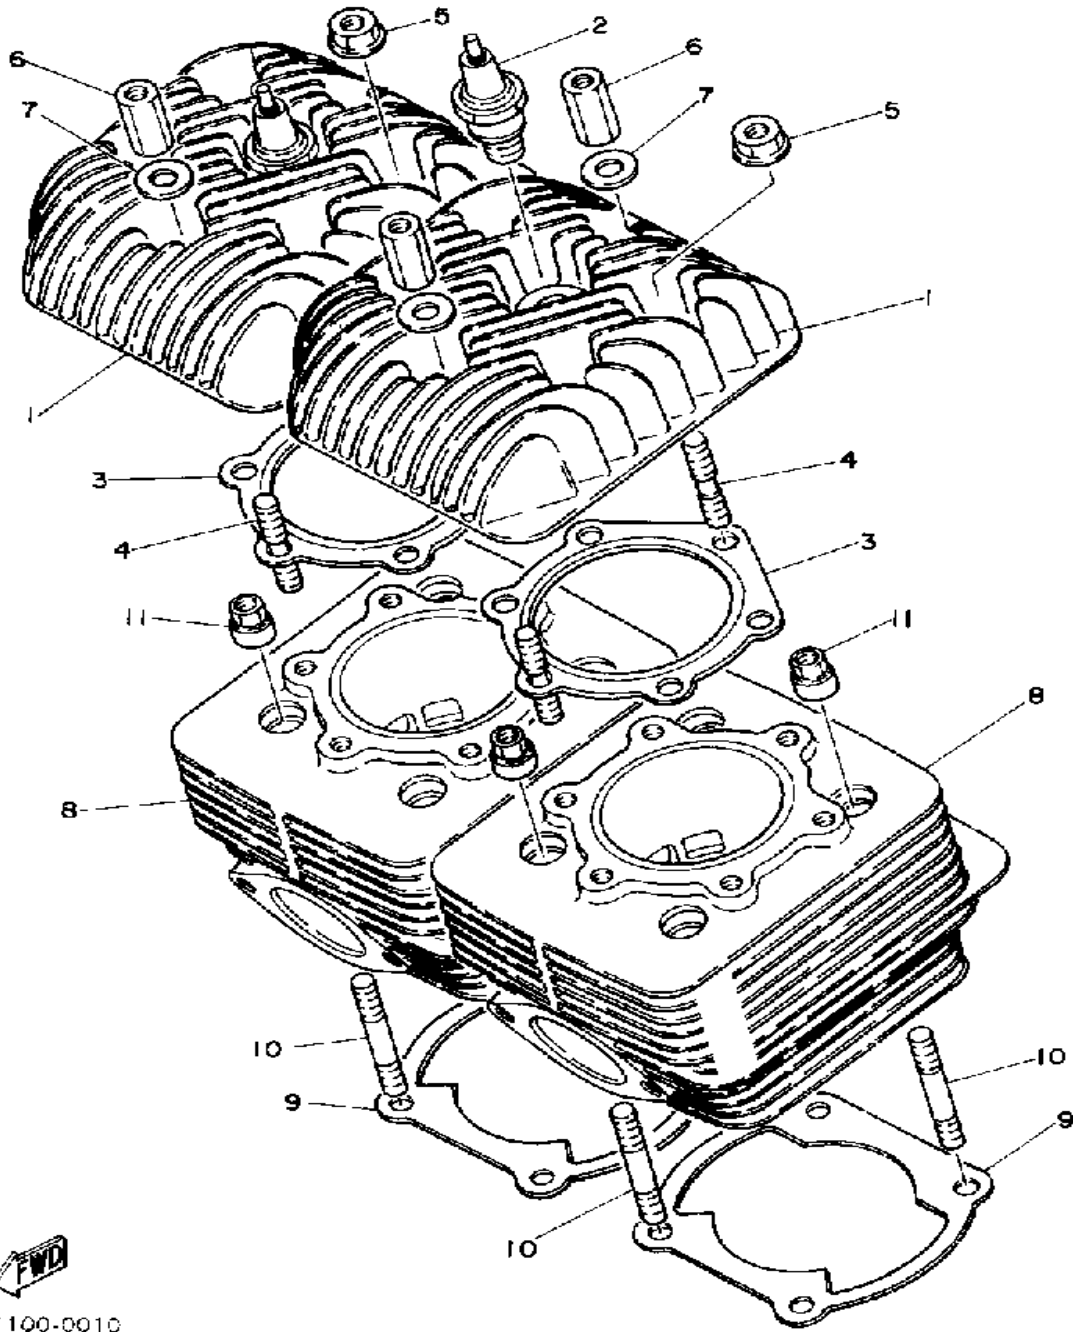

CYLINDER

8K1100-0010

Ref. No.	Part Number	Description	Qty	Remarks
1	8H8-11111-00-00	HEAD, CYLINDER 1	2	ALT. PART 56HP
	8R6-11111-00-00	HEAD, CYLINDER 1	2	U.R. STD
2	NGK-BR9EV-00-00	NGK BR9EV 4PK (94701-00114)	2	
3	8H8-11181-01-00	GASKET, CYLINDER HEAD 1 (8H8-11181-00)	2	
4	90116-08104-00	BOLT, STUD	12	
5	95701-08500-00	NUT, FLANGE	8	
6	90179-08269-00	NUT	4	
7	90201-08100-00	WASHER, PLATE	4	
8	8H8-11311-00-00	CYLINDER 1	2	ALT. PART 56HP
	8R6-11311-00-00	CYLINDER 1	2	U.R. STD
9	89N-11351-00-00	GASKET, CYLINDER	2	
10	90116-08302-00	BOLT, STUD	8	
11	90179-08268-00	NUT	8	

Not For Resale

www.SmallEngineDiscount.com