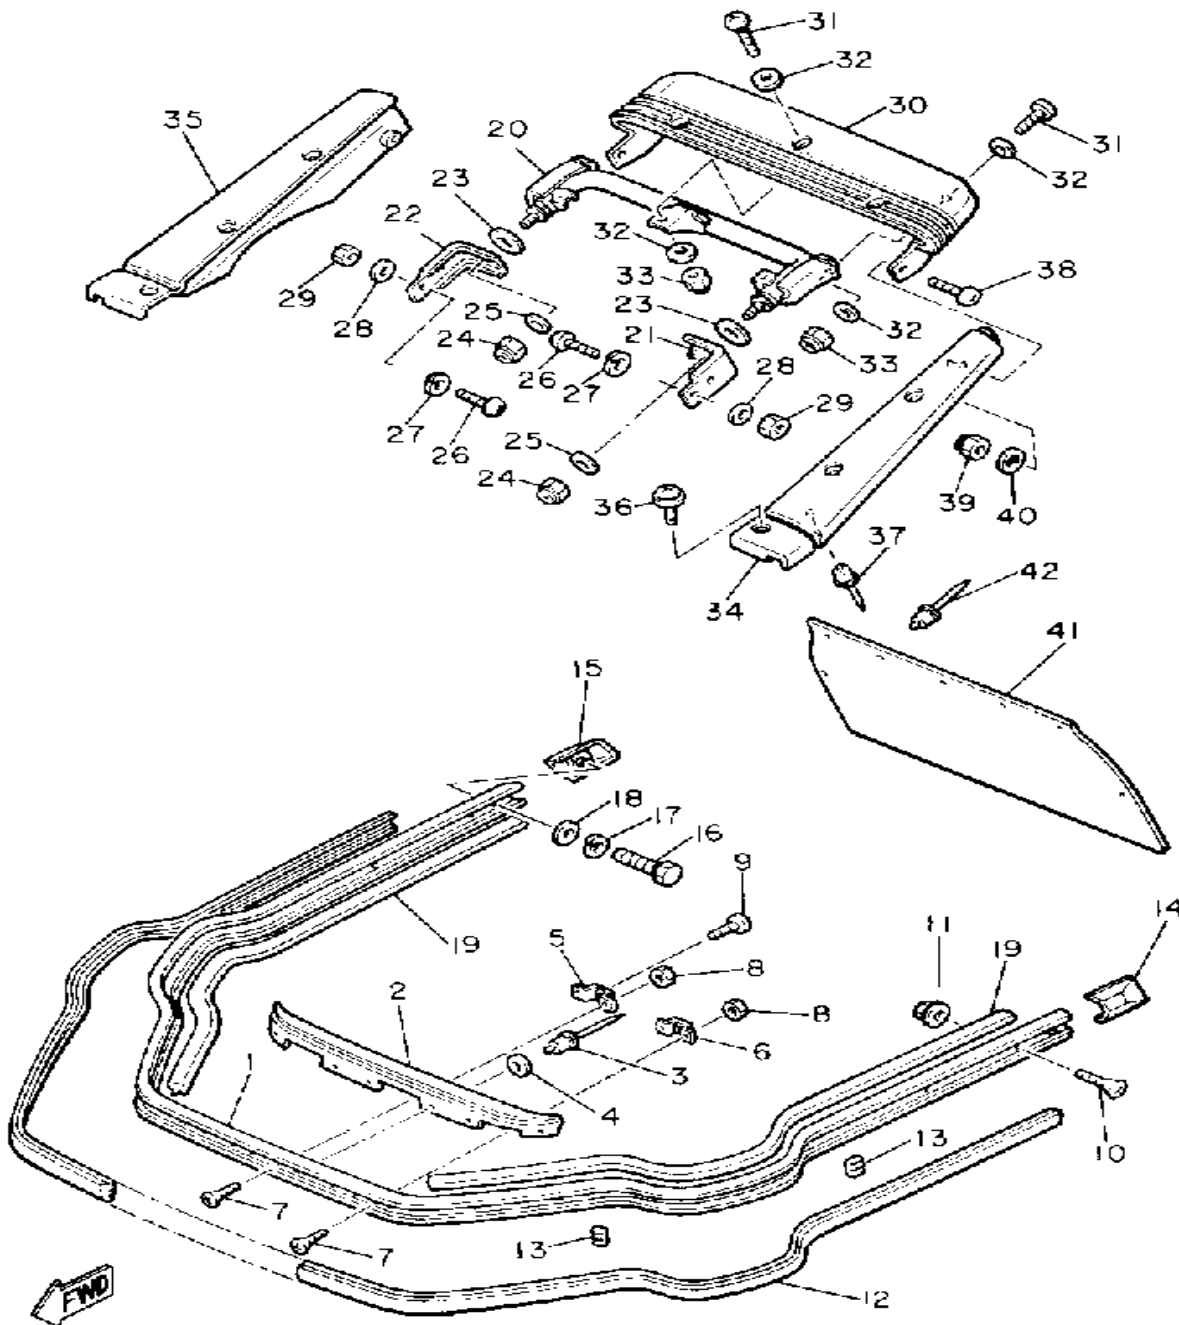

BUMPER

81G10C-6290

Ref. No.	Part Number	Description	Qty	Remarks
1	8R6-77511-00-00	BUMPER, FRONT 1	1	
2	8R6-77512-00-00	BUMPER, FRONT 2	1	
3	90267-48079-00	RIVET, BLIND	6	
4	90201-04325-00	WASHER, PLATE	6	
5	8N8-77531-00-00	BRACKET, FRONT L (L.H)	1	
6	8N8-77532-00-00	BRACKET, FRONT R (R.H)	2	
7	98701-06012-00	SCREW, FLAT HEAD (92701-06012)	6	
8	95701-06500-00	NUT, FLANGE	6	
9	98980-06016-00	SCREW, BINDING	3	
10	98701-06014-00	SCREW, FLAT HEAD	10	
11	95701-06500-00	NUT, FLANGE	10	
12	8R6-77516-00-00	BUSH, RUBBER 2	1	
13	8R6-77527-00-00	PLATE, BACK UP	4	
14	8N8-77523-00-00	END, BUMPER	1	
15	8N8-77524-00-00	END, BUMPER	1	
16	97313-06016-00	BOLT, HEXAGON	2	
17	92995-06100-00	WASHER, SPRING	2	
18	92990-06600-00	WASHER, PLATE	2	
19	8T3-77515-00-00	BUSH, RUBBER 1	4	
20	8M6-77541-00-00	BUMPER, REAR 1	1	
21	8M6-77525-01-00	WASHER 1	1	
22	8M6-77526-01-00	WASHER 2	1	
23	90201-12195-00	WASHER, PLATE	2	
24	95701-10300-00	NUT, FLANGE (95702-10300)	2	
25	92990-10200-00	WASHER, PLAIN	2	
26	98980-06020-00	SCREW, BIND	4	
27	92995-06100-00	WASHER, SPRING	4	
28	92990-06600-00	WASHER, PLATE	4	

CONTINUED ON NEXT FRAME ►

Not For Resale
www.SmallEngineDiscount.com