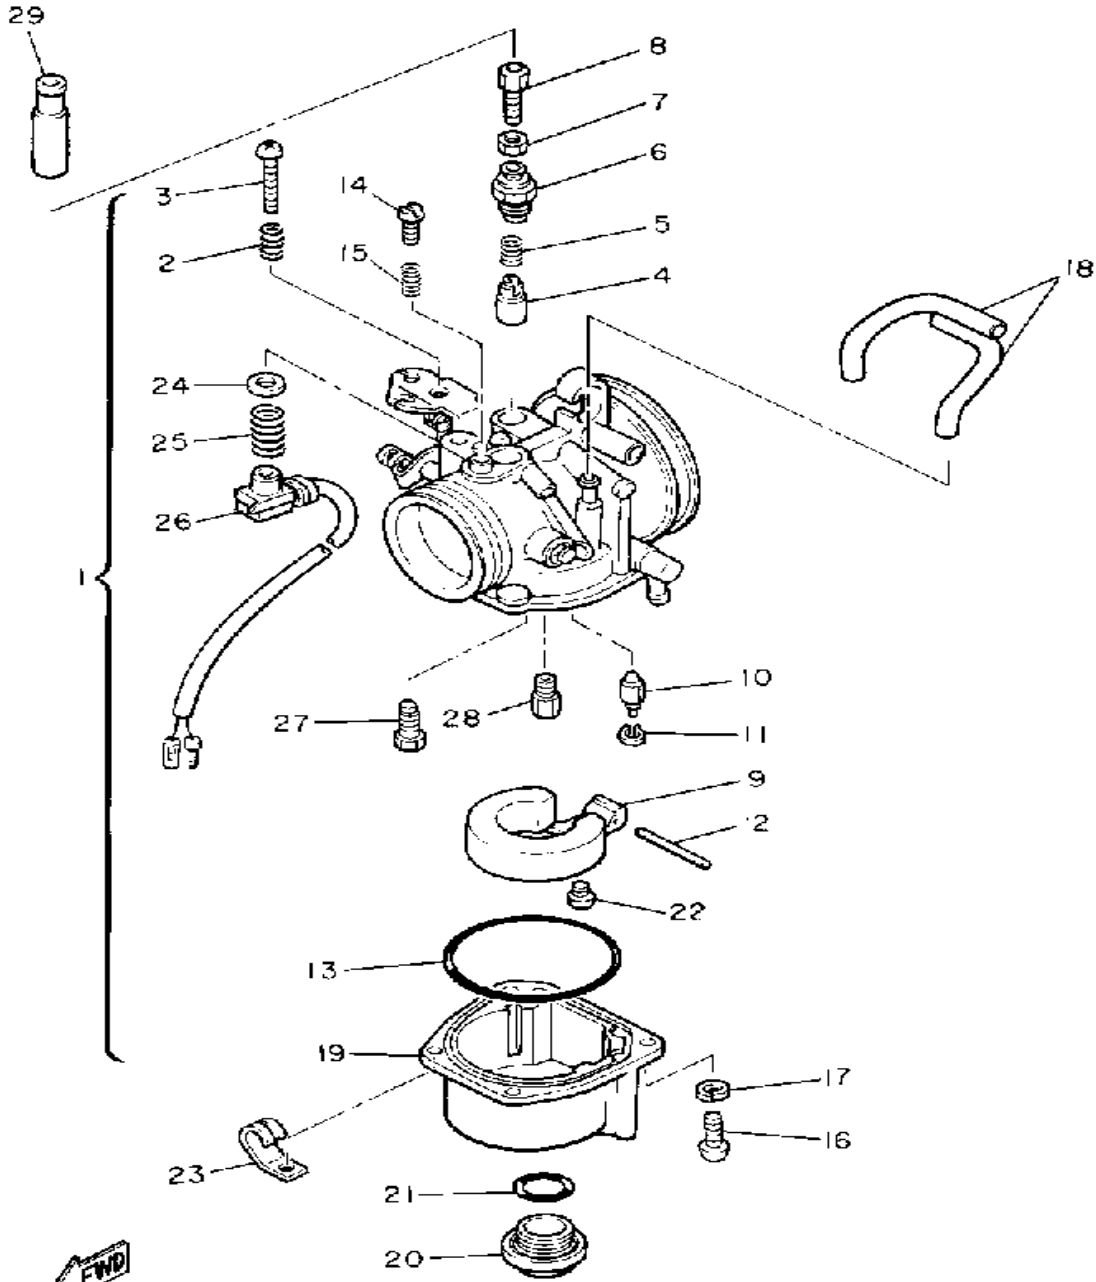

CARBURETOR

8YC100 5070

Ref. No.	Part Number	Description	Qty	Remarks
28	8A6-14516-30-00	. JET, MAIN #1 0	1	U.R.
	8A6-14516-35-00	. JET, MAIN #1 5	1	U.R.
	8A6-14516-40-00	. JET, MAIN #1 0	1	U.R.
	8A6-14516-45-00	. JET, MAIN #1 5	1	U.R.
	8A6-14516-50-00	. JET, MAIN #1 0	1	U.R. STD
	8A6-14516-55-00	. JET, MAIN #1 5	1	U.R.
29	8J5-26352-00-00	BOOT	1	

Not For Resale

www.SmallEngineDiscount.com