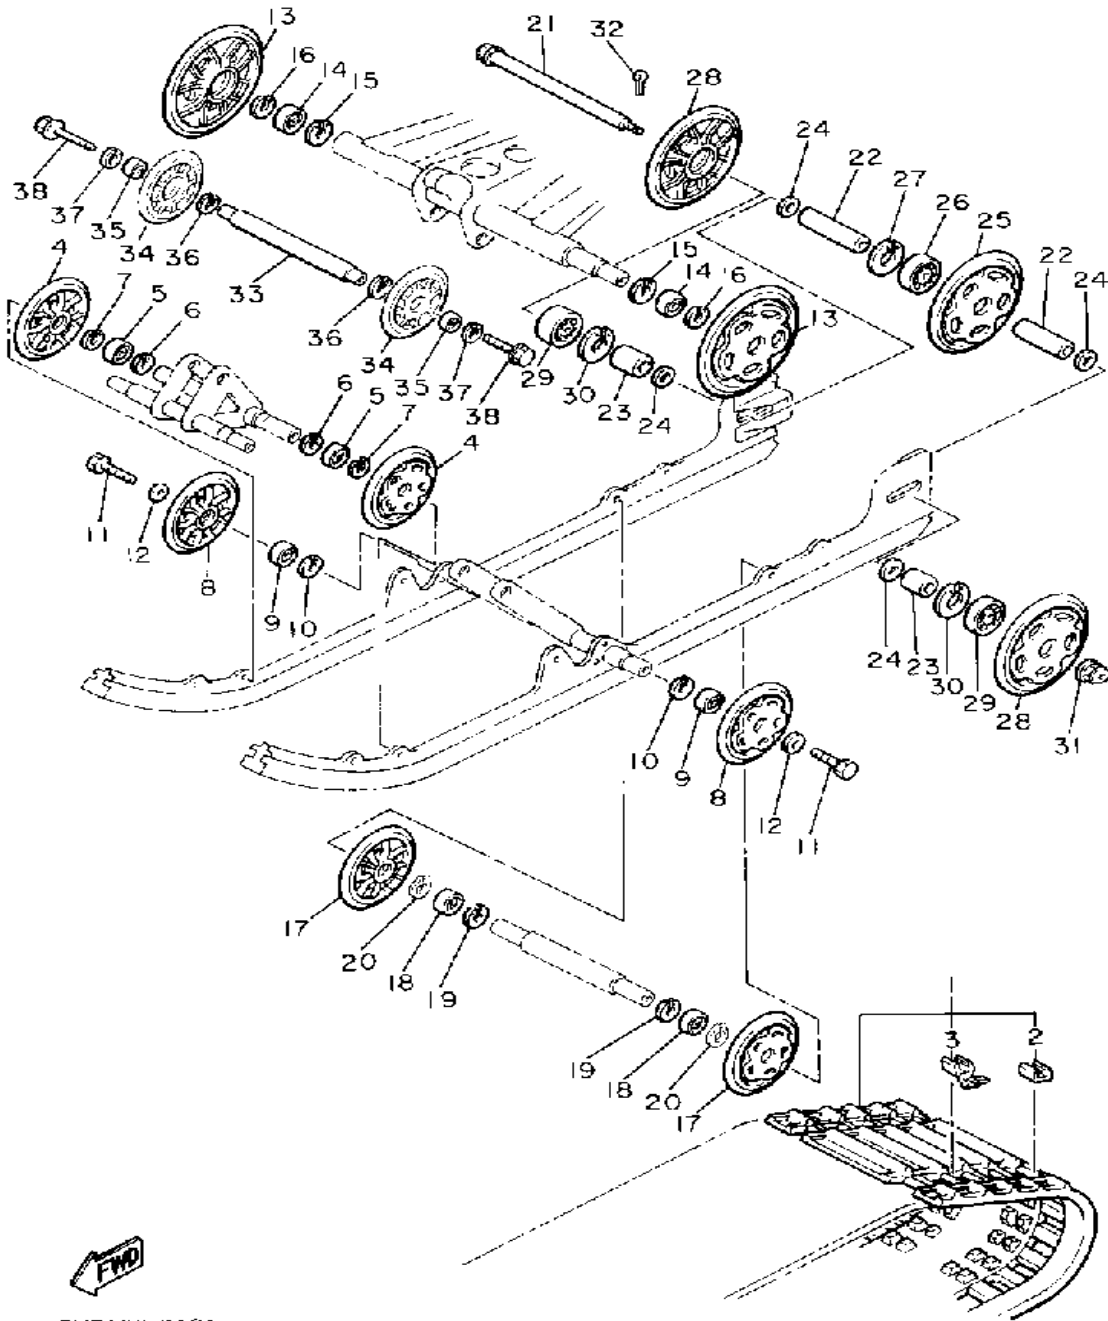

TRACK SUSPENSION 1

Ref. No.	Part Number	Description	Qty	Remarks
29	93306-20417-00	BEARING (B62042RS)	2	
30	99009-47500-00	CIRCLIP	2	
31	95601-14200-00	NUT, U	1	
32	91401-30020-00	PIN, COTTER	1	
33	8L1-47461-00-00	IDLER	1	
34	8H8-47320-00-00	SUSPENSION WHEEL COMP.	2	
35	93306-00441-00	BEARING (89A) (B6004RS)	2	
36	99009-42500-00	CIRCLIP	2	
37	99009-20400-00	CIRCLIP	2	
38	95816-08018-00	BOLT, FLANGE	2	

8U7100-3181

Not For Resale
www.SmallEngineDiscount.com