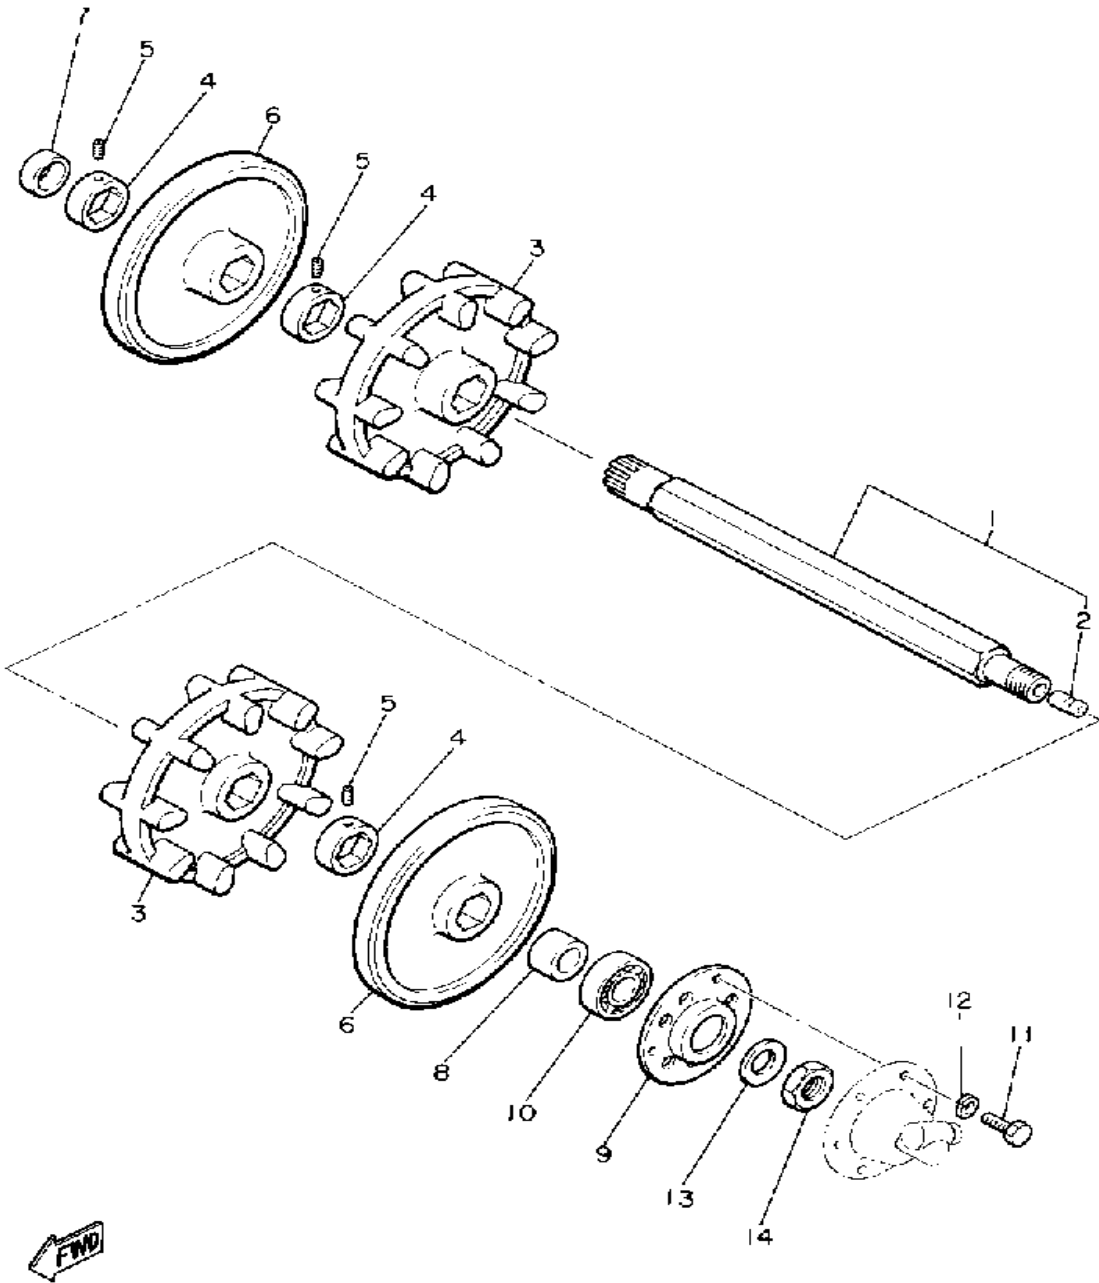

TRACK DRIVE 1

Ref. No.	Part Number	Description	Qty	Remarks
1	8L0-W4751-00-00	AXLE, FRONT	1	
2	8K4-47577-00-00	. CONNECTOR	1	
3	8R6-W4753-01-00	WHEEL, SPROCKET 1	2	
4	8K1-47526-00-00	COLLAR	3	
5	90113-06039-00	BOLT, SET	3	
6	8L9-47534-01-00	WHEEL, GUIDE 1	2	
7	90387-514Y2-00	COLLAR	2	
8	90387-220A6-00	COLLAR	1	
9	8K4-47551-00-00	HOUSING, FRONT AXLE	1	
10	93306-00420-00	BEARING (B6004)	1	
11	97011-08016-00	BOLT	3	
12	92990-08100-00	WASHER	3	
13	90208-22001-00	WASHER, CONICAL SPRING	1	
14	90170-22094-00	NUT	1	

80N100-5260

Not For Resale
www.SmallEngineDiscount.com