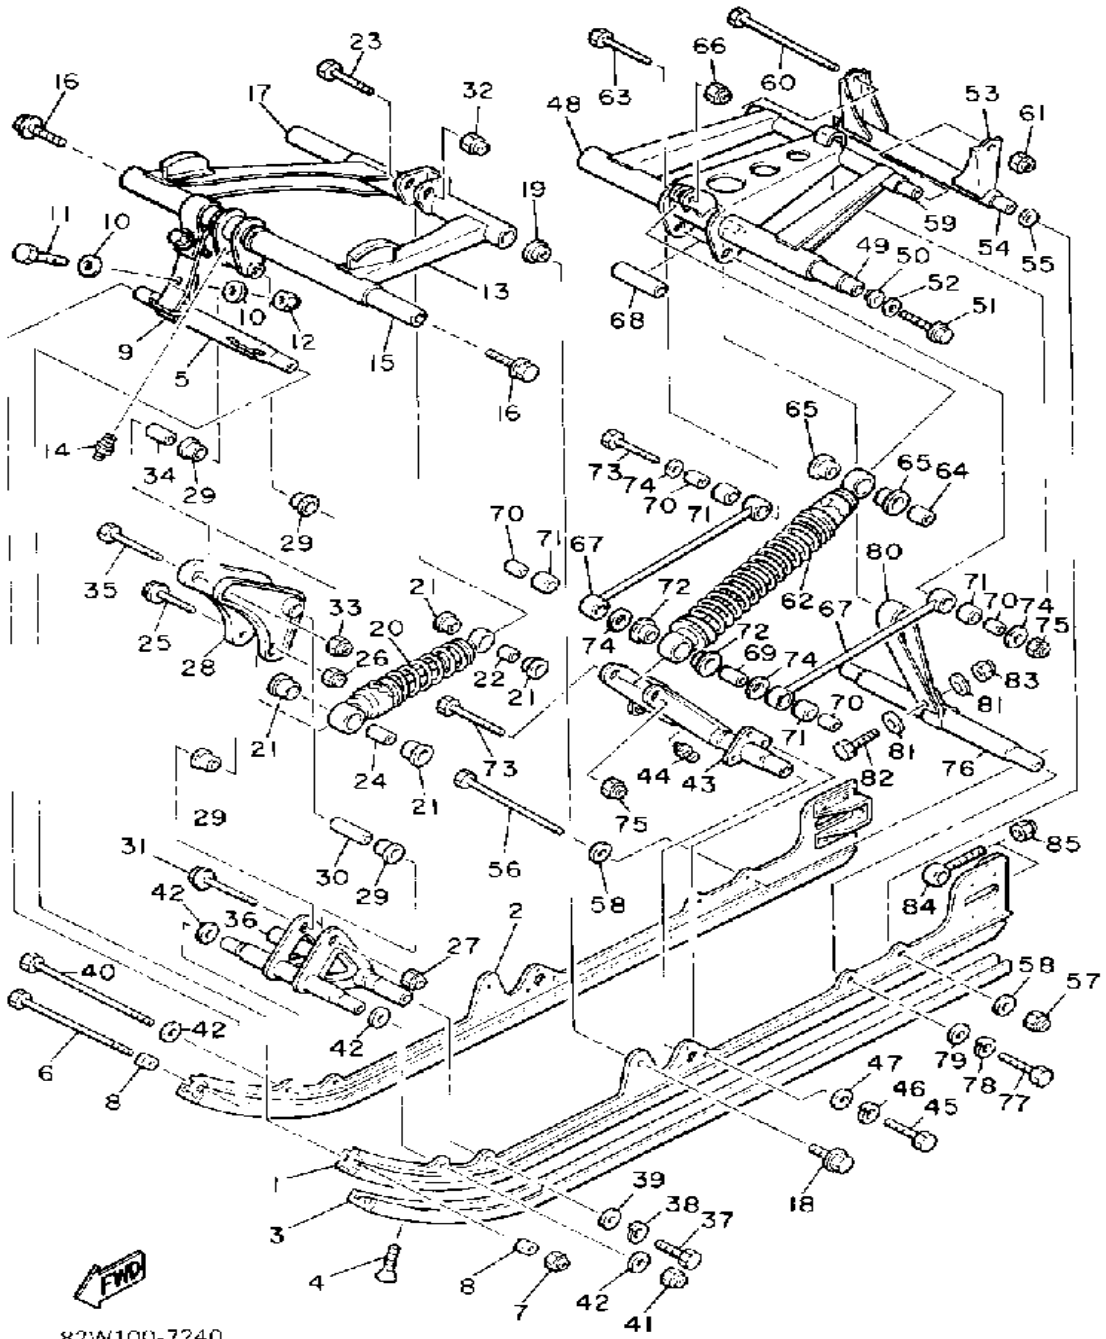

TRACK SUSPENSION 2

82W100-7240

Ref. No.	Part Number	Description	Qty	Remarks
85	95701-10300-00	NUT, FLANGE (95702-10300)	.. 2	

Not For Resale

www.SmallEngineDiscount.com