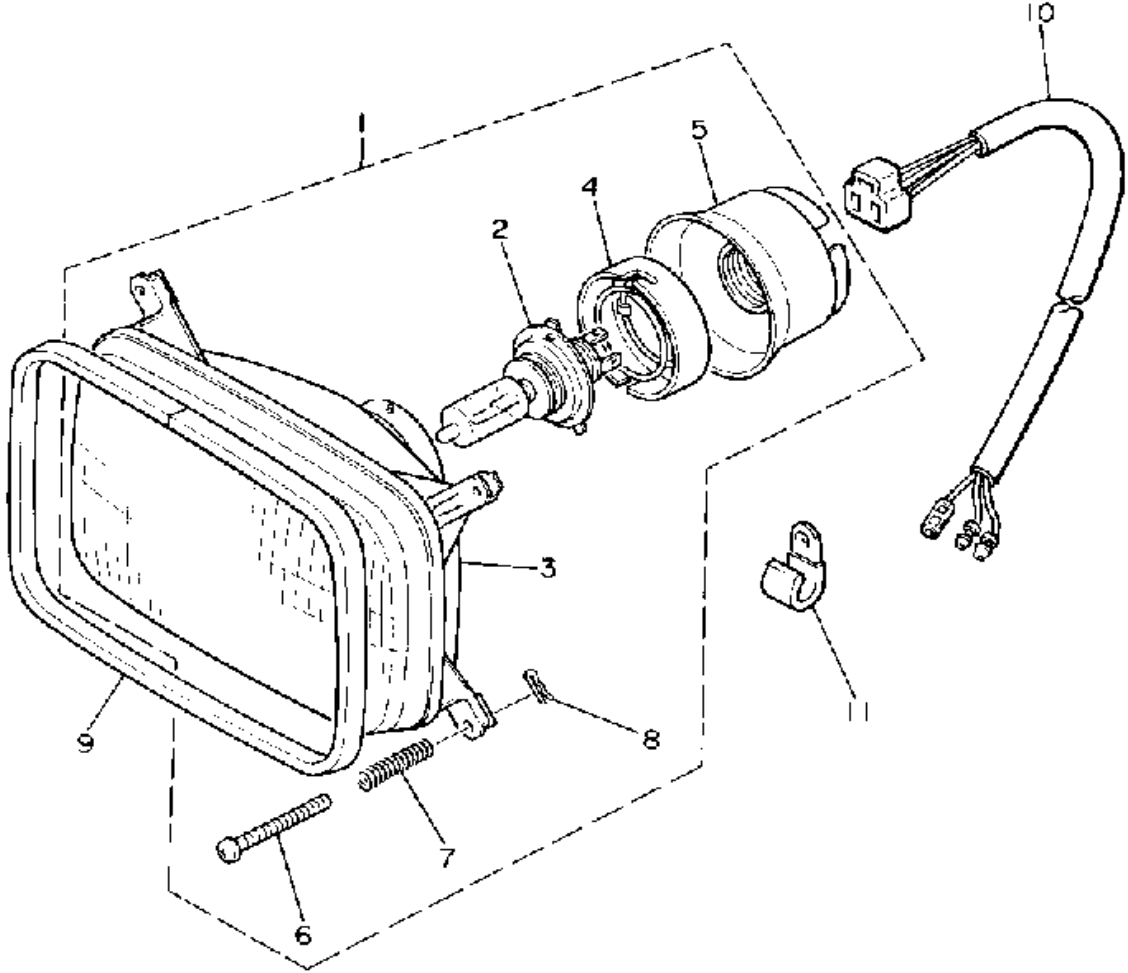

HEADLIGHT

Ref. No.	Part Number	Description	Qty	Remarks
1	8M6-84310-00-00	HEADLIGHT UNIT ASSEMBLY	1	
2	5V2-84314-00-XX	. BULB, HL 12V60/55W (2F9-84314-00)	1	L.M.
3	8K4-84320-00-00	. LENS ASSEMBLY	1	
4	8A7-84312-00-00	. HOLDER, SOCKET	1	
5	8A7-84397-01-00	. COVER, SOCKET	1	
6	8M6-84331-00-00	. SCREW, RIM ADJUSTING (8A5-84331-00-00)	4	
7	8A5-84332-00-00	. SPRING, SCREW	4	
8	8K4-84374-00-00	. CLIP	4	
9	8T7-84366-00-00	DAMPER, HEADLIGHT 1	1	
10	8H8-84359-00-00	CORD, HEADLIGHT	1	
11	90465-08028-00	CLAMP	2	

8Y0100-5330

Not For Resale
www.SmallEngineDiscount.com