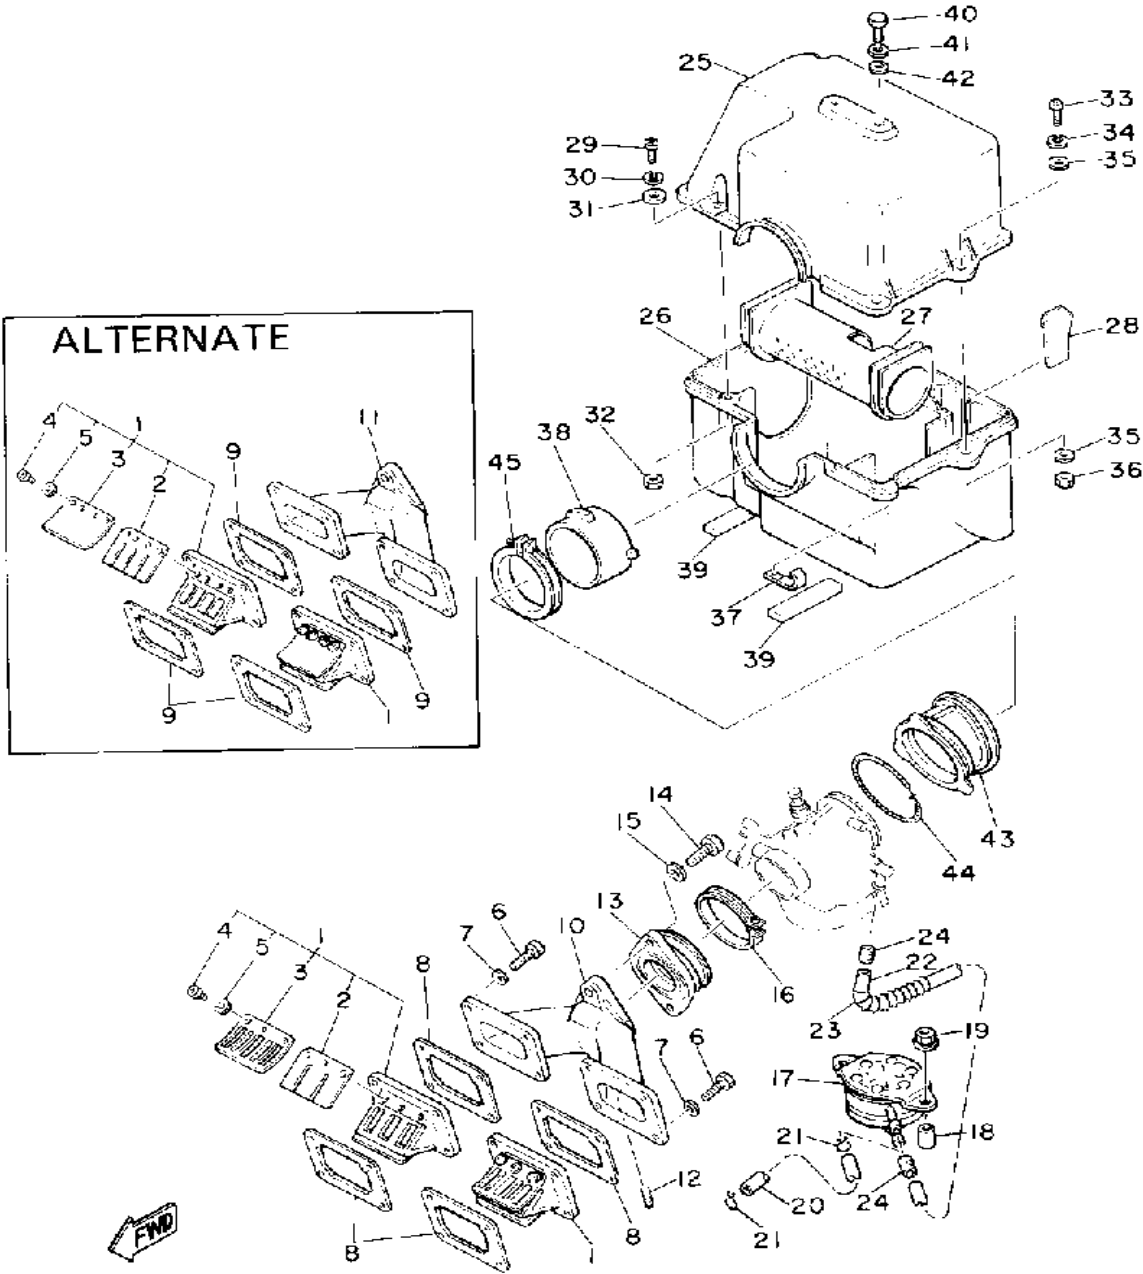

AIR CLEANER

82W100-7060

Ref. No.	Part Number	Description	Qty	Remarks
23	8H8-24327-00-00	PROTECTOR, PIPE	1	
24	90467-11028-00	CLIP	2	
25	8K4-14431-00-00	SILENCER, INTAKE 1	1	
26	8K4-14441-01-00	SILENCER, INTAKE 2	1	
27	8L0-14466-00-00	PIPE	1	
28	8K4-14477-00-00	PLATE	2	
29	98580-05016-00	SCREW, PAN HEAD	3	
30	92990-05100-00	WASHER, SPRING	3	
31	92901-05600-00	WASHER, PLATE	3	
32	95301-05700-00	NUT (95302-05700)	3	
33	98511-06025-00	SCREW PAN HEAD (92501-06025)	2	
34	92995-06100-00	WASHER, SPRING	2	
35	92990-06200-00	WASHER	4	
36	95380-06600-00	NUT	2	
37	90462-06058-00	CLAMP	1	
38	8N8-14465-00-00	PIPE	1	
39	8K4-14425-00-00	DAMPER 1	2	
40	97313-06016-00	BOLT, HEXAGON	2	
41	92995-06100-00	WASHER, SPRING	2	
42	90201-062A8-00	WASHER, PLATE	2	
43	8N8-14453-01-00	JOINT, AIR CLEANER 1	1	
44	90506-06083-00	SPRING, TENSION	1	
45	90460-75020-00	CLAMP, HOSE	1	

Not For Resale
www.SmallEngineDiscount.com