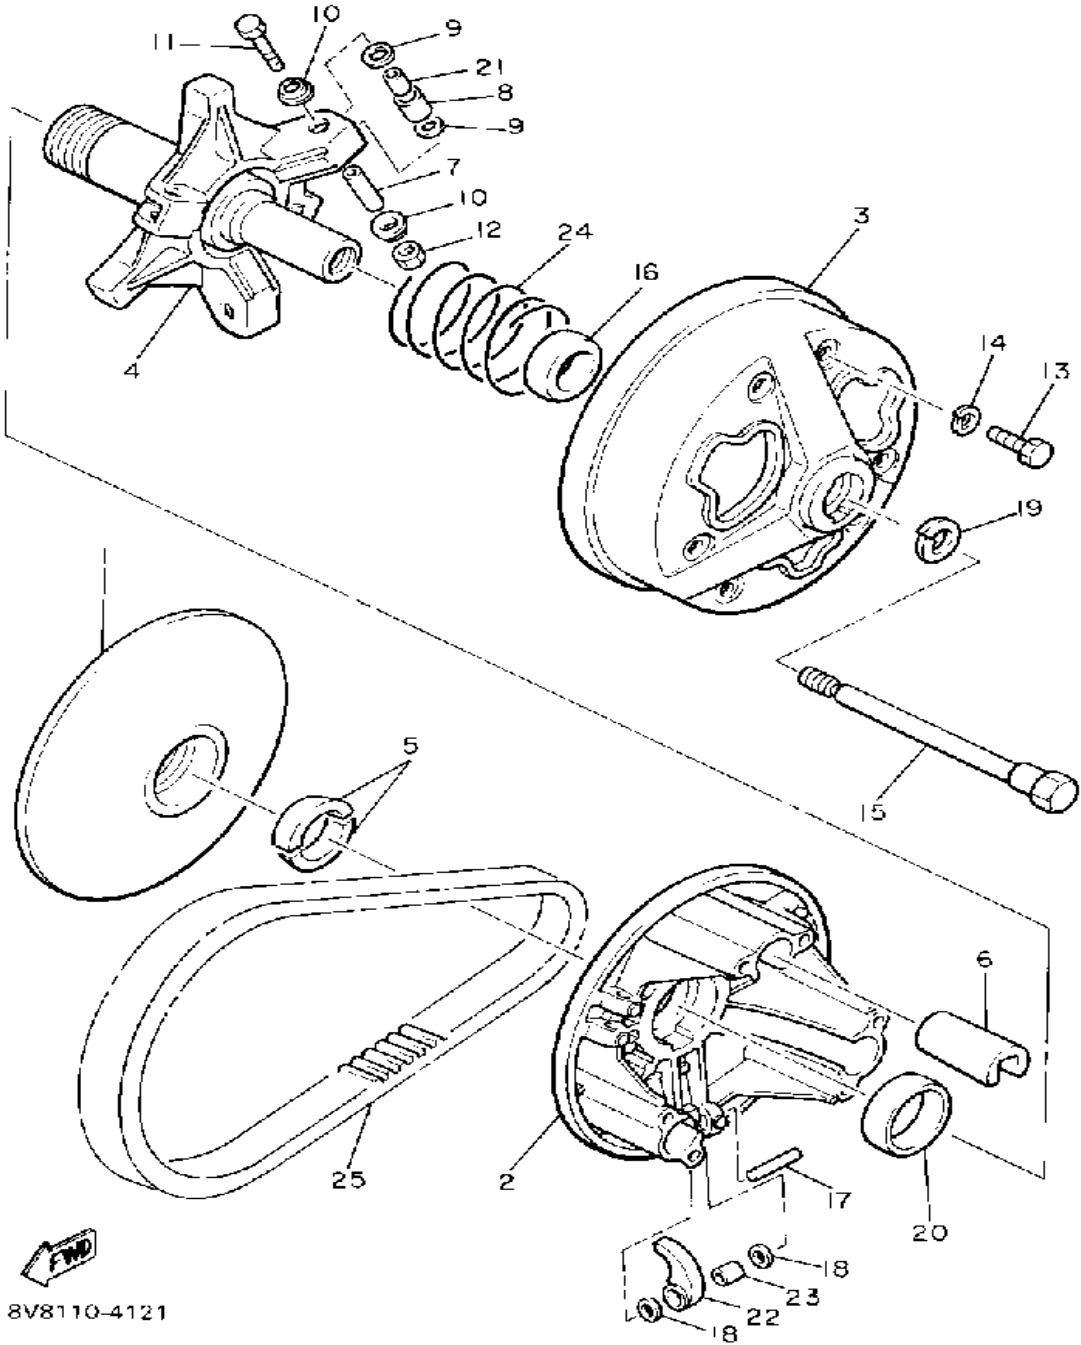

PRIMARY SHEAVE

8V8110-4121

Ref. No.	Part Number	Description	Qty	Remarks
1	84J-17611-00-00	SHEAVE, PRIMARY FIXED	1	
2	8V0-17621-01-00	SHEAVE, PRIMARY SLIDING	1	
3	8V0-17631-00-00	CAP	1	
4	82M-17640-01-00	SPIDER, COMPLETE	1	
5	8V0-17639-00-00	STOPPER	2	
6	88X-17653-00-00	SLIDER	3	
7	90387-086G4-00	COLLAR	3	
8	90387-096J5-00	COLLAR	3	
9	90202-08205-00	WASHER, PLATE	6	
10	90208-05036-00	WASHER, CONICAL SPR	6	
11	97313-05035-00	BOLT	3	
12	95612-05100-00	NUT, U	3	
13	97313-06030-00	BOLT, HEXAGON	6	
14	92995-06100-00	WASHER, SPRING	6	
15	8V0-17647-00-00	BOLT (L=156.5MM)	1	
16	90389-28032-00	BUSH	1	
17	93607-44190-00	PIN, DOWEL	3	
18	90201-077F5-00	WASHER, PLATE	6	
19	92901-16100-00	WASHER, SPRING	1	
20	90389-40029-00	BUSH	1	
21	90380-08132-00	BUSH, SOLID	3	
22	8V0-W176A-00-00	WEIGHT, WITH BUSH	3	
23	8V0-17677-02-00	BUSHING	3	
24	90501-523A4-00	SPRING, GOLD/WHITE	1	U.R. STD
	90501-555A1-00	SPRING, compression	1	ALT. PART
25	82M-00000-51-00	CLUTCH TUNE-UP KIT	1	OPTIONAL KITSMARKED 2/*
	82M-17601-09-00	PRIMARY SHEAVE ASSEMBLY	1	OPTIONAL KITSMARKED W/+

CONTINUED ON NEXT FRAME ►

Not For Resale
www.SmallEngineDiscount.com