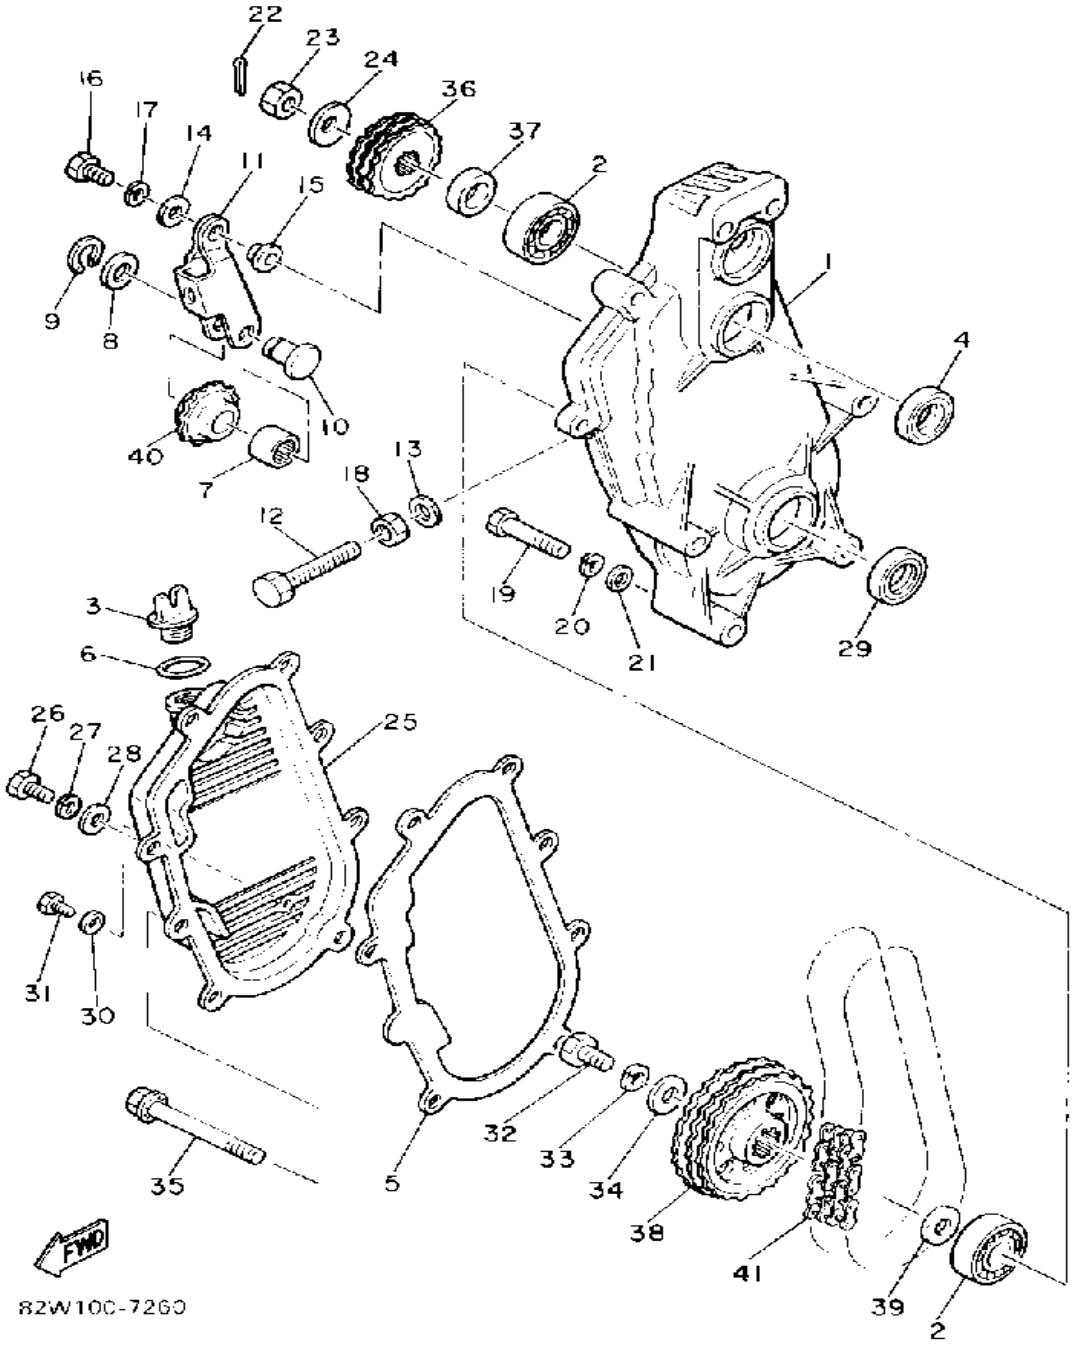

TRACK DRIVE 2

Ref. No.	Part Number	Description	Qty	Remarks
29	93102-25081-00	OIL SEAL	1	
30	90210-06006-00	WASHER, SEAL	1	
31	97011-06010-00	BOLT	1	
32	97011-10025-00	BOLT	1	
33	92990-10100-00	WASHER, SPRING	1	
34	90201-10742-00	WASHER, PLATE	1	
35	95811-08090-00	BOLT, FLANGE (95822-08090) .	2	
36	829-17682-00-00	SPRKT, CHAIN DR 20T (20T) ..	1	ALT. PART
	829-17682-50-00	SPRKT, CHAIN DR 15T (878-17682-50) (15T)	1	ALT. PART
	829-17682-60-00	SPRKT, CHAIN DR 16T (16T) ..	1	ALT. PART
	829-17682-70-00	SPRKT, CHAIN DR 17T (17T) ..	1	U.R. STD
	829-17682-80-00	SPRKT, CHAIN DR 18T (18T) ..	1	ALT. PART
	829-17682-90-00	SPRKT, CHAIN DR 19T (878-17682-90) (19T)	1	ALT. PART
	8U9-17693-10-00	SPROCKET, CHAIN DR (878-17693-10) (21T)	1	ALT. PART
	8U9-17693-20-00	SPROCKET, CHAIN DR (878-17693-20) (22T)	1	ALT. PART
37	90387-25798-00	COLLAR	1	
38	878-47548-90-00	SPROCKET, CHN DRVN (29T) .	1	ALT. PART
	8U9-47587-00-00	SPROCKET, CHN DRVN (31T) .	1	ALT. PART
	8U9-47587-00-00	SPROCKET, CHN DRVN (31T) .	1	U.R. STD
	8U9-47587-10-00	SPROCKET, CHN DRVN (888-47587-00) (33T)	1	ALT. PART
39	90201-25526-00	WASHER, PLATE (T2.0)	1	
40	8L0-47612-00-00	WHEEL	1	
41	94890-05064-00	CHAIN	1	ALT. PART
	94890-05066-00	CHAIN	1	U.R. STD
	94890-05068-00	CHAIN	1	ALT. PART

CONTINUED ON NEXT FRAME ►

Not For Resale
www.SmallEngineDiscount.com