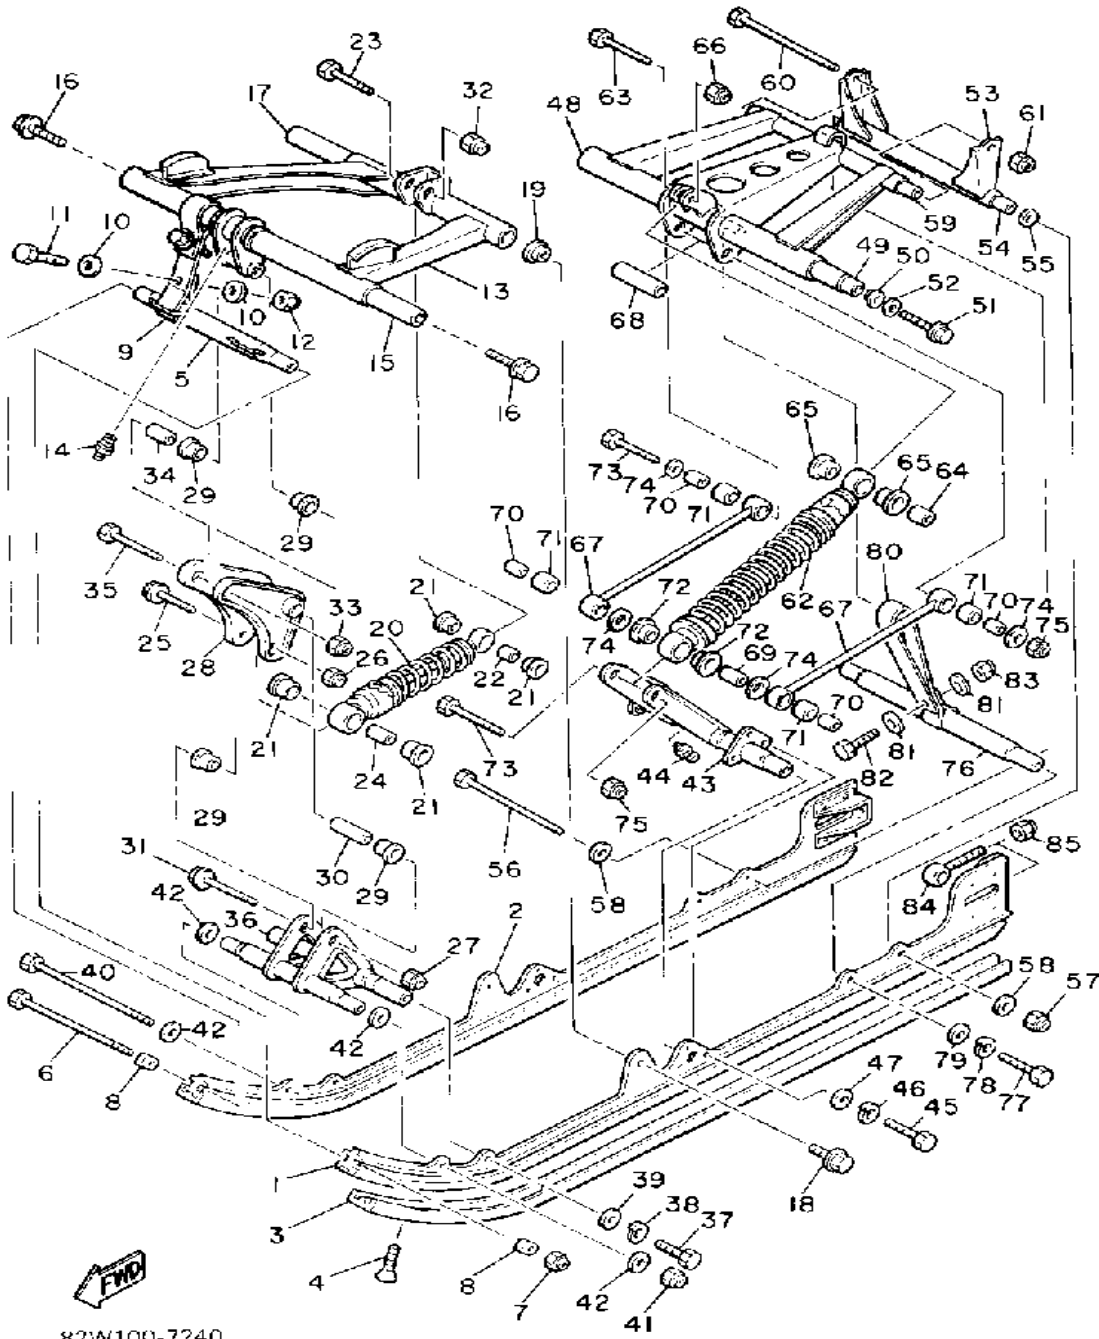

TRACK SUSPENSION 2

82W100-7240

Ref. No.	Part Number	Description	Qty	Remarks
57	95712-08300-00	NUT, LOCK	1	
58	92990-08600-00	WASHER, PLATE	2	
59	90387-083G6-00	COLLAR	1	
60	97022-08220-00	BOLT	1	
61	95712-08300-00	NUT, LOCK	1	
62	8Y0-47480-00-00	SHOCK ABSORBER	1	
63	90101-10561-00	BOLT	1	
64	90387-105G5-00	COLLAR	1	
65	90387-145G7-00	COLLAR	2	
66	95701-10300-00	NUT, FLANGE (95702-10300)	1	
67	8U7-47494-02-00	ROD, RELAY	2	
68	90387-103G9-00	COLLAR	1	
69	90387-104G1-00	COLLAR	1	
70	90387-100X3-00	COLLAR	4	
71	90387-143G7-00	COLLAR	4	
72	90387-144G2-00	COLLAR	2	
73	90101-10560-00	BOLT	2	
74	90201-102A2-00	WASHER, PLATE	4	
75	95701-10300-00	NUT, FLANGE (95702-10300)	2	
76	8U7-47486-00-00	SHAFT 4	1	
77	97312-08025-00	BOLT (97012-08025)	2	
78	92990-08100-00	WASHER	2	
79	92990-08600-00	WASHER, PLATE	2	
80	8U7-47496-00-00	STOPPER 2	1	
81	90201-06407-00	WASHER, PLATE (90201-06747-00)	2	
82	97013-06035-00	BOLT	1	
83	95701-06300-00	NUT, NYLON	1	
84	8K2-47479-01-00	COLLAR 3	2	

CONTINUED ON NEXT FRAME ►

Not For Resale
www.SmallEngineDiscount.com