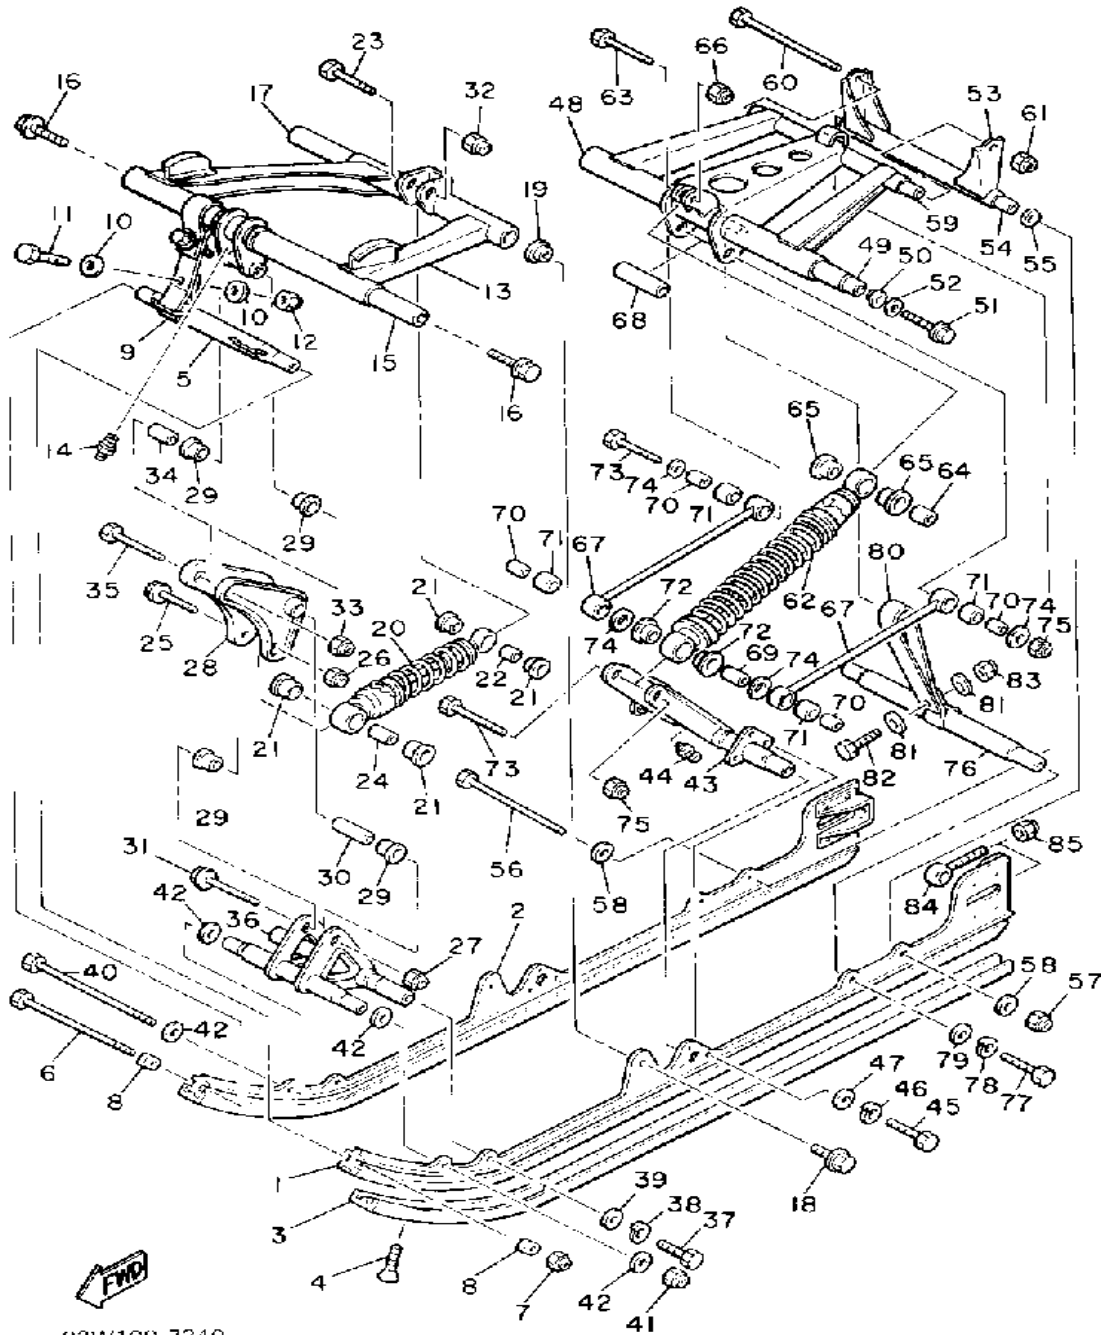

TRACK SUSPENSION 2

82W100-7240

Ref. No.	Part Number	Description	Qty	Remarks
1	88R-47411-02-00	FRAME, SLIDING 1	1	
2	88R-47412-02-00	FRAME, SLIDING 2	1	
3	8R9-47421-00-00	RUNNER, SLIDING 1	2	
4	90151-06010-00	SCREW, COUNTERSUNK	2	
5	8U7-47415-00-00	BRACKET 1	2	
6	97022-08255-00	BOLT	1	
7	95712-08300-00	NUT, LOCK	1	
8	8U7-47359-00-00	WASHER	2	
9	8U7-47495-00-00	STOPPER 1	2	
10	90201-06407-00	WASHER, PLATE (90201-06747-00)	8	
11	97011-06025-00	BOLT (97001-06025)	4	
12	95701-06300-00	NUT, NYLON	4	
13	8U7-47331-00-00	ARM, PIVOT 1	1	
14	93700-06M03-00	NIPPLE, GREASE	1	
15	885-47465-02-00	SHAFT 1	1	
16	90109-10771-00	BOLT	2	
17	82M-47485-01-00	SHAFT 3	1	
18	95811-10030-00	BOLT, FLANGE	2	
19	90387-105G6-00	COLLAR	2	
20	8V9-47481-00-00	SHOCK ABSORBER 2	1	
21	90387-123G4-00	COLLAR	4	
22	90387-08775-00	COLLAR	1	
23	90101-08557-00	BOLT	1	
24	90387-086G1-00	COLLAR	1	
25	97021-08065-00	BOLT	1	
26	95712-08300-00	NUT, LOCK	1	
27	95611-08100-00	NUT, U	1	
28	8U7-47464-00-00	BRACKET 6	1	

CONTINUED ON NEXT FRAME ►

Not For Resale

www.SmallEngineDiscount.com