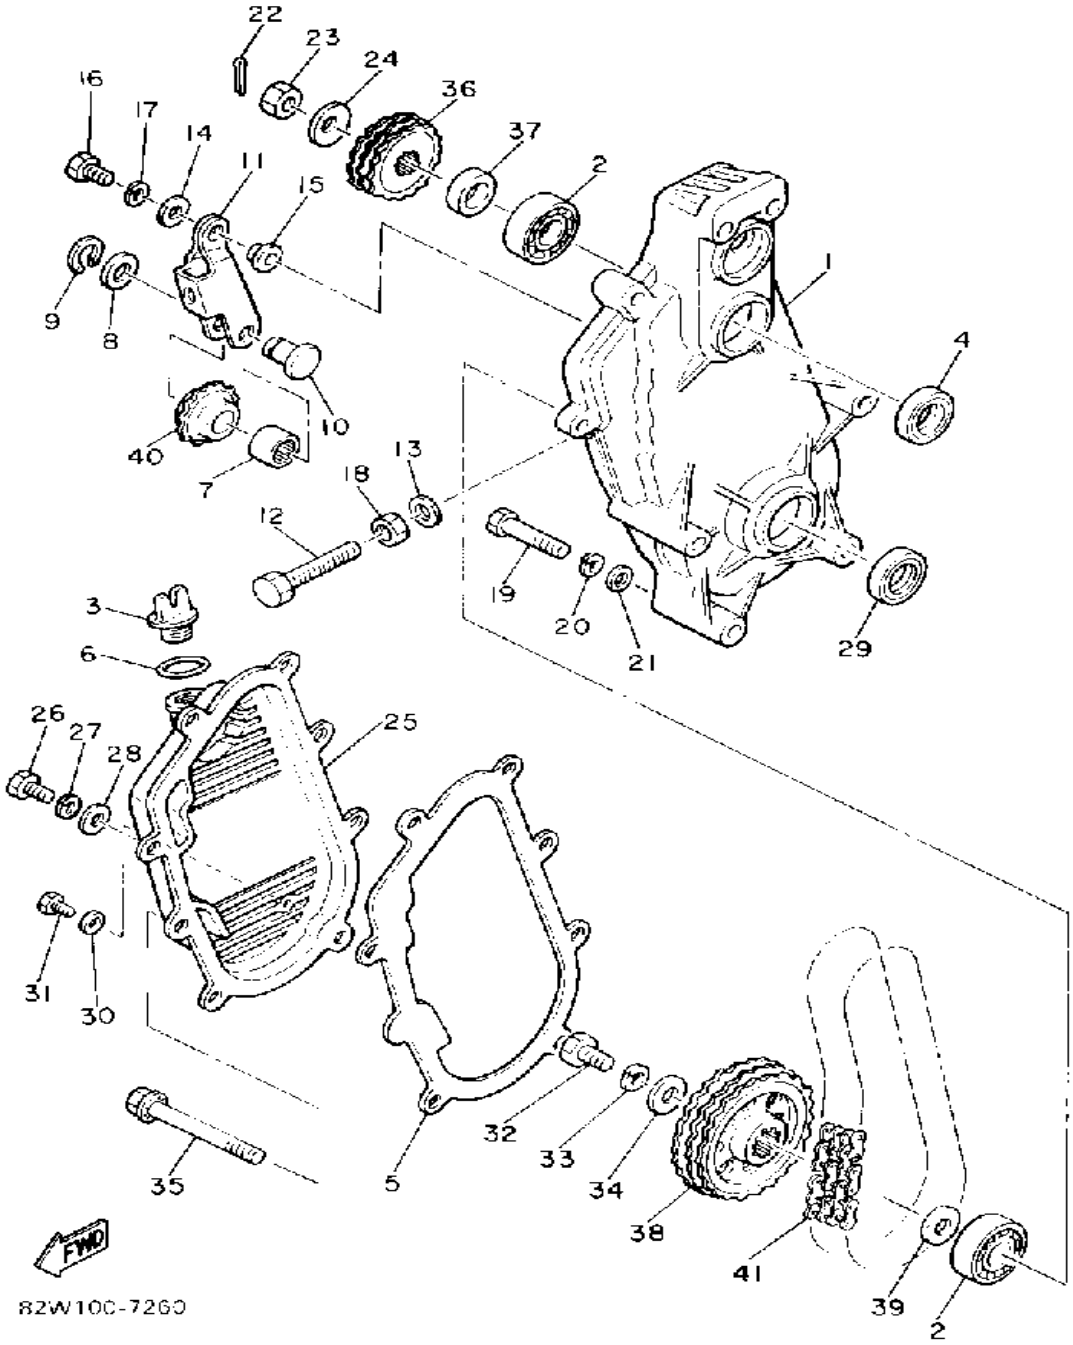

TRACK DRIVE 2

Ref. No.	Part Number	Description	Qty	Remarks
1	99999-02203-00	HOUSING, CHAIN (8L9-47541-00-00)	1	
2	93306-20570-00	BEARING	2	
3	1RG-15363-00-00	PLUG, OIL	1	
4	93102-27204-00	OIL SEAL	1	
5	86M-47592-00-00	GASKET	1	
6	93210-19123-00	O-RING	1	
7	93315-21227-00	BEARING	1	
8	90201-12631-00	WASHER, PLATE	1	
9	99009-12400-00	CIRCLIP	1	
10	90249-12135-00	PIN, SPEC'L SHAPE	1	
11	8K4-47613-00-00	HOLDER	1	
12	90101-10357-00	BOLT	1	
13	90210-10004-00	WASHER, SEAL	1	
14	92990-08200-00	WASHER, PLAIN	2	
15	90387-08301-00	COLLAR	1	
16	97312-08025-00	BOLT (97012-08025)	1	
17	92990-08100-00	WASHER	1	
18	95303-10700-00	NUT	1	
19	97021-08065-00	BOLT	2	
20	92990-08100-00	WASHER	2	
21	92990-08600-00	WASHER, PLATE	2	
22	91401-30030-00	PIN, COTTER	1	
23	90170-20211-00	NUT	1	
24	90208-20008-00	WASHER, CONICAL SPRING	1	
25	82M-47543-00-00	CAP, HOUSING	1	
26	97021-06030-00	BOLT	6	
27	92995-06100-00	WASHER, SPRING	6	
28	92990-06600-00	WASHER, PLATE	6	

CONTINUED ON NEXT FRAME ►

Not For Resale

www.SmallEngineDiscount.com