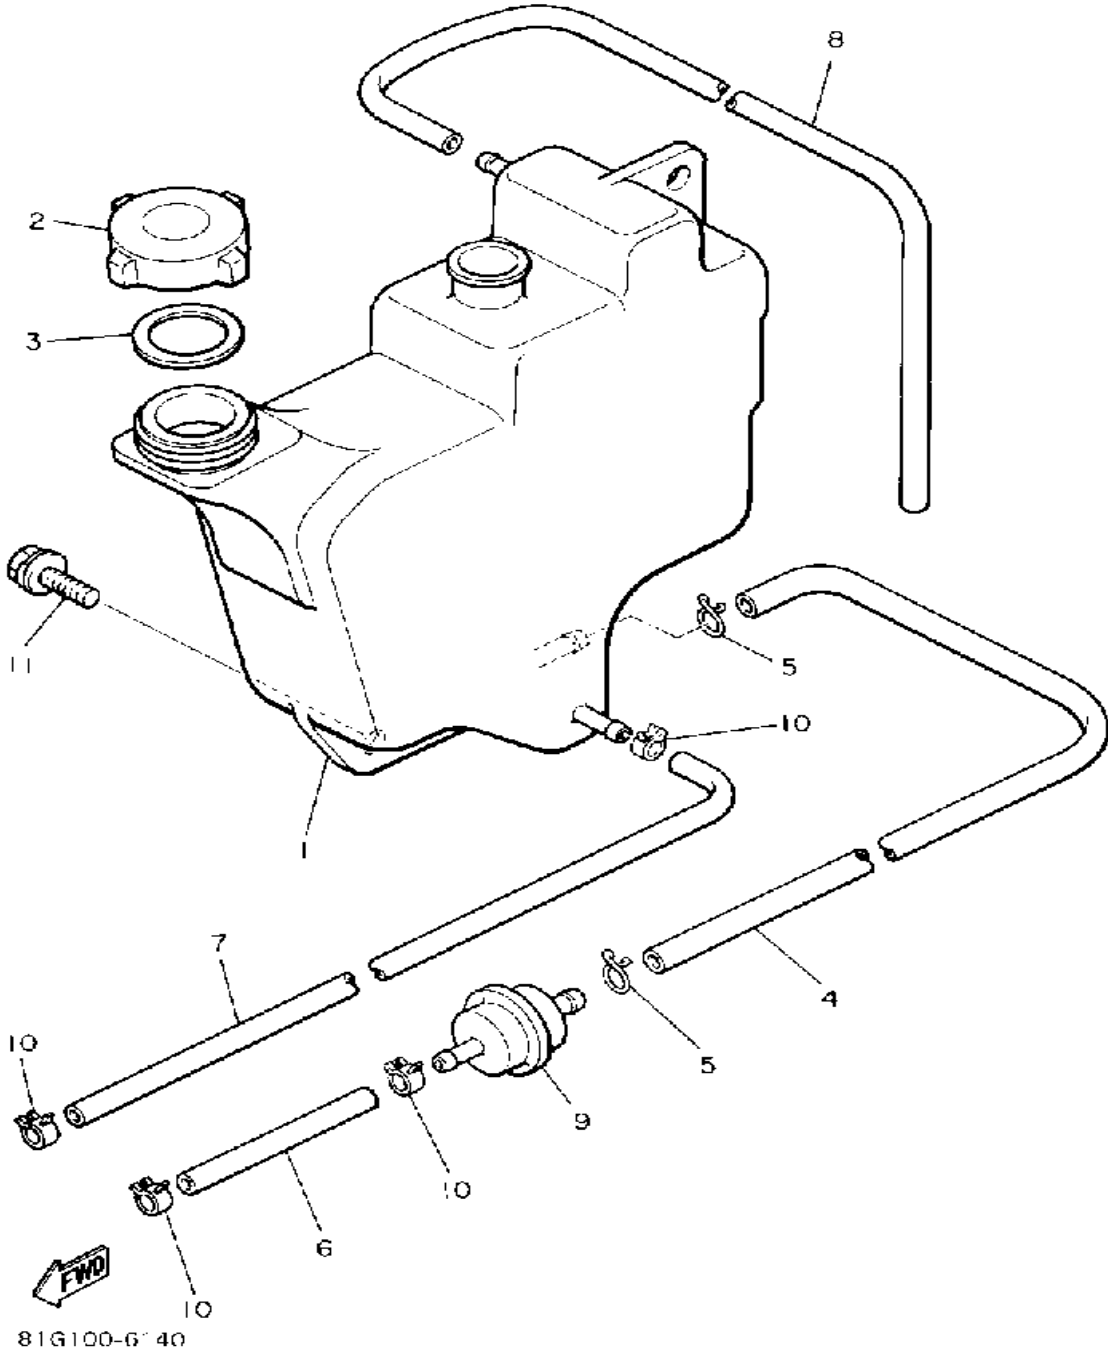

OIL TANK

Ref. No.	Part Number	Description	Qty	Remarks
1	86U-21751-00-00	TANK, OIL (8L8-21751-00)	1	
2	863-21771-00-00	BODY, CAP	1	
3	90430-31003-00	GASKET	1	
4	90446-11157-00	HOSE	1	
5	90467-11009-00	CLIP	2	
6	90446-09068-00	HOSE	1	
7	91A30-05045-00	TUBE, FLEXIBLE VINYL	1	
8	90446-09013-00	HOSE (90446-09079)	1	
9	8G8-13410-00-00	STRAINER HOUSING ASSEMBLY	1	
10	90467-09026-00	CLIP	4	
11	90119-06063-00	BOLT, WITH WASHER	2	

Not For Resale

www.SmallEngineDiscount.com