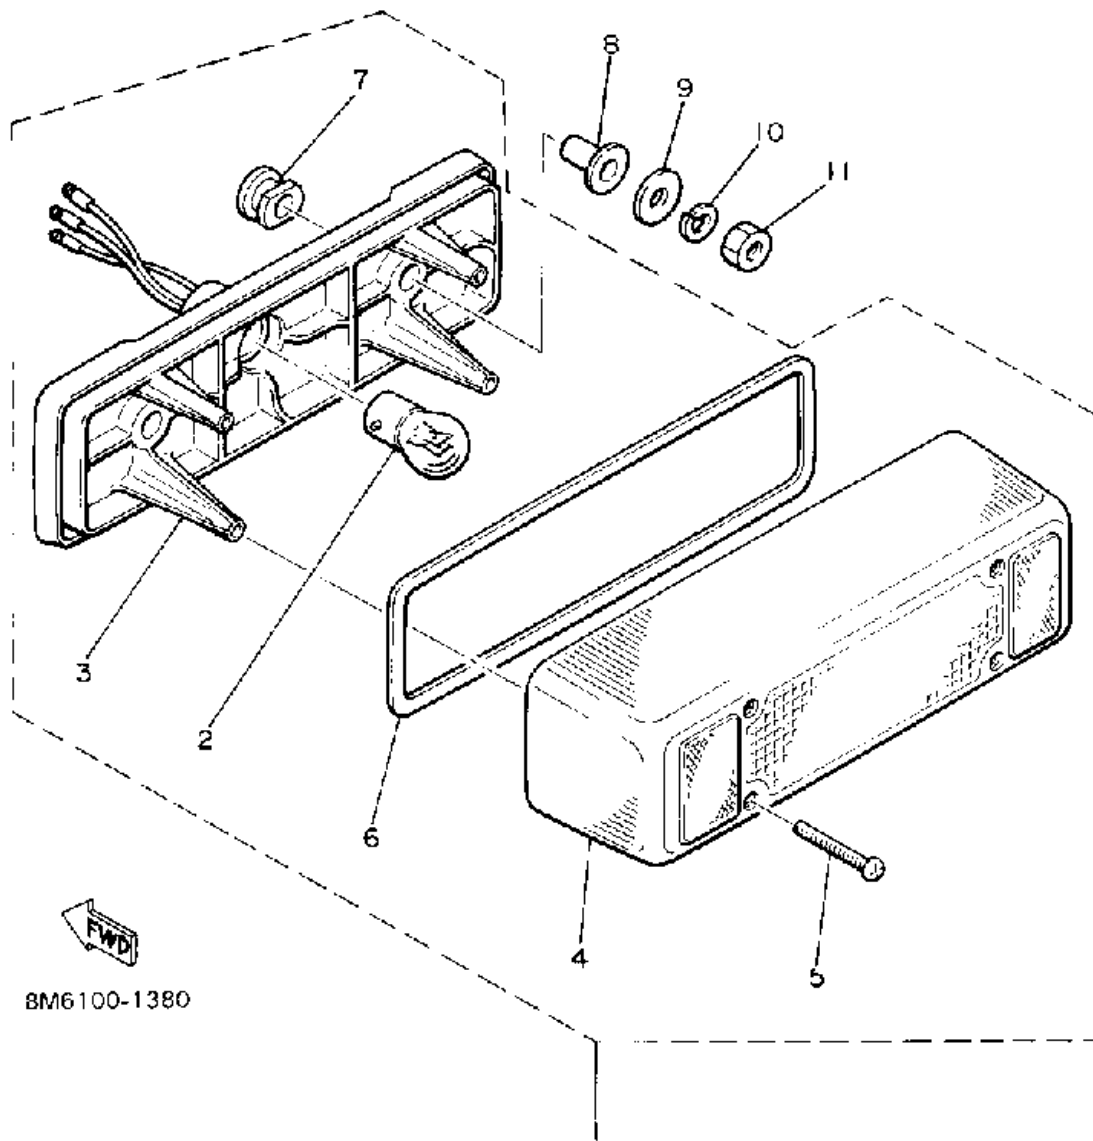

TAILLIGHT

Ref. No.	Part Number	Description	Qty	Remarks
1	8K4-84710-00-00	TAILLIGHT UNIT ASSEMBLY ..	1	
2	137-84714-61-00	BULB, TL 12V23/8W (J50-83311-00)	1	
3	8K4-84711-00-00	. BASE, TAILLIGHT	1	
4	8K4-84721-00-00	. LENS, TAILLIGHT	1	
5	97780-40130-00	. SCREW, PANHEAD TAPPING (97701-40130-00)	4	
6	87M-84723-00-00	. GASKET, TAIL LENS	1	
7	8K4-84718-00-00	. GROMMET	2	
8	90387-066N1-00	COLLAR	2	
9	90201-06407-00	WASHER, PLATE (90201-06747-00)	2	
10	92995-06100-00	WASHER, SPRING	2	
11	95380-06600-00	NUT	2	

Not For Resale

www.SmallEngineDiscount.com