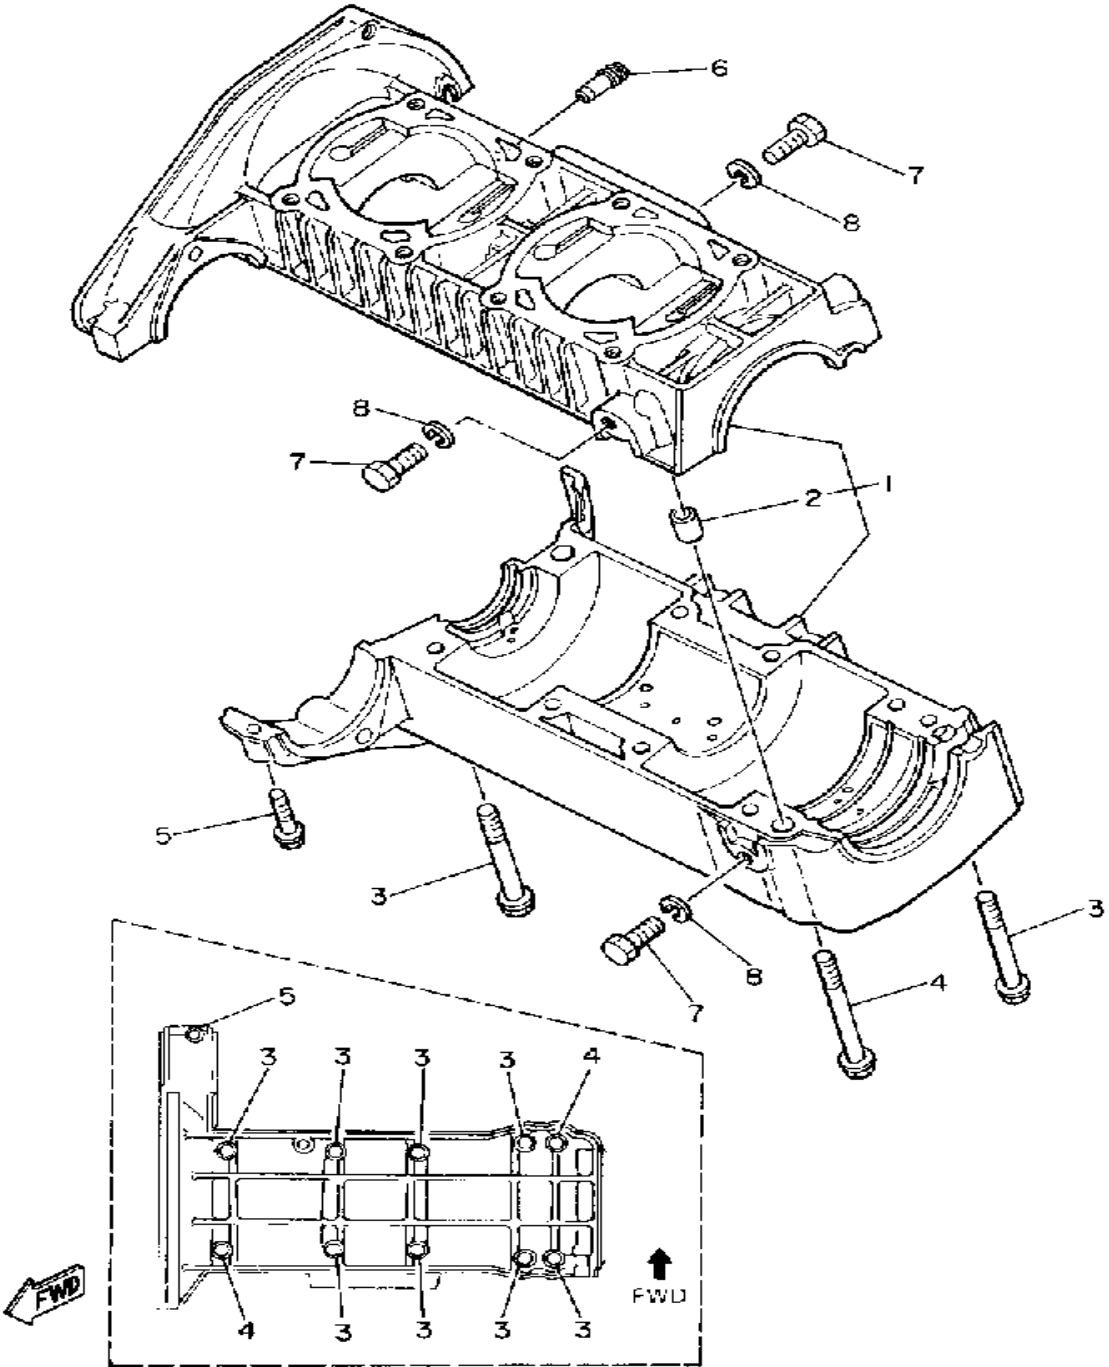

CRANKCASE

8L8100-1030

Ref. No.	Part Number	Description	Qty	Remarks
1	8H8-15100-02-00	CRANKCASE ASSEMBLY	1	
2	99510-12016-00	. PIN, DOWEL	2	
3	95811-08075-00	BOLT, FLANGE	8	
4	95822-08085-00	BOLT, FLANGE	2	
5	95811-06030-00	BOLT, FLANGE	1	
6	J38-11116-00-00	JOINT, BREATHER	1	
7	97313-08020-00	BOLT, HEXAGON	6	
8	92990-08100-00	WASHER	6	

Not For Resale

www.SmallEngineDiscount.com