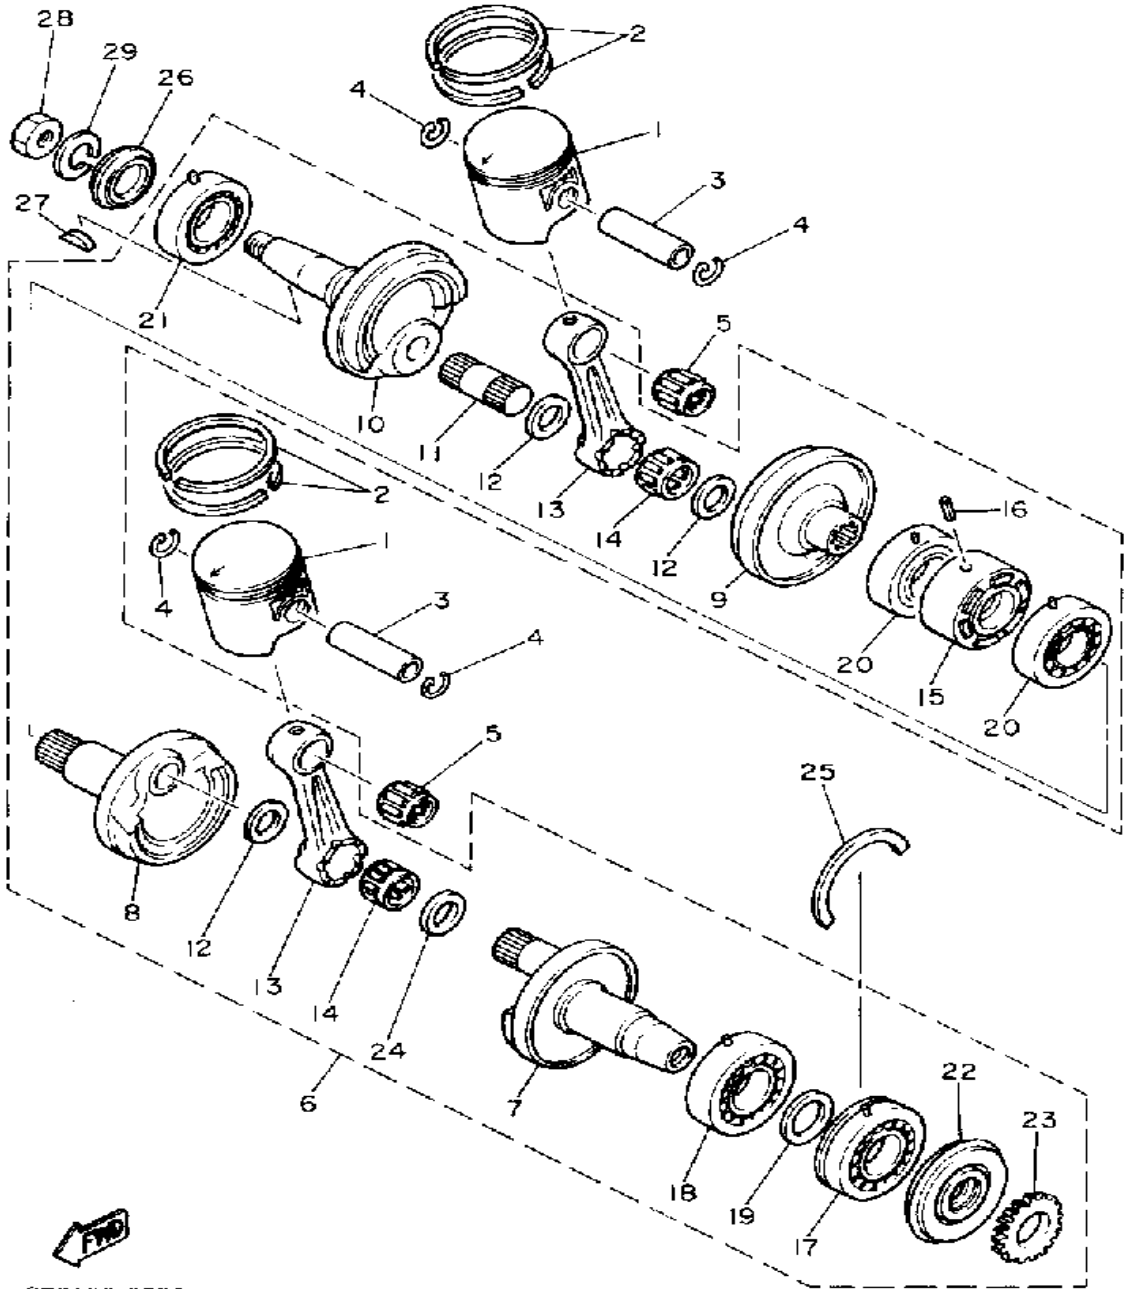

Not For Resale

www.SmallEngineDiscount.com

CRANKSHAFT - PISTON

8R6100-2020

Ref. No.	Part Number	Description	Qty	Remarks
1	8R6-11631-00-95	PISTON (STD)	2	U.R.
	8R6-11635-00-00	PISTON (0.25MM O/S)	2	ALT. PART
	8R6-11636-00-00	PISTON (0.50MM O/S)	2	ALT. PART
2	8R6-11601-00-00	PISTON RING SET (STD)	2	U.R.
	8R6-11601-10-00	PISTON RING SET (0.25MM O/S)	2	ALT. PART
	8R6-11601-20-00	PISTON RING SET (0.50MM O/S)	2	ALT. PART
3	8H8-11633-00-00	PIN, PISTON	2	
4	93450-21053-00	CIRCLIP	4	
5	93310-320G0-00	BEARING	2	
6	8R6-11400-01-00	CRANKSHAFT ASSEMBLY	1	
7	8R6-11412-00-00	. CRANK 1	1	
8	8R6-11422-00-00	. CRANK 2	1	
9	8R6-11432-01-00	. CRANK 3	1	
10	8H8-11442-00-00	. CRANK 4	1	
11	8H0-11681-00-00	. PIN, CRANK 1	1	
12	90209-24073-00	. WASHER	3	
13	8R6-11651-00-00	. ROD, CONNECTING	2	
14	93310-524K4-00	. BEARING	2	
15	8H8-11515-00-00	. SEAL, LABYRINTH 1	1	
16	91609-30010-00	. PIN, SPRING	1	
17	93306-30625-00	. BEARING	1	
18	93306-30625-00	. BEARING	1	
19	90201-34683-00	. WASHER, PLATE (90201-33299-00)	1	
20	93306-20617-00	. BEARING (B6206)	2	
21	93306-20617-00	. BEARING (B6206)	1	
22	93103-32095-00	. OIL SEAL	1	
23	8K2-13178-00-00	. GEAR, PUMP DRIVE	1	

CONTINUED ON NEXT FRAME ►

Not For Resale
www.SmallEngineDiscount.com

CRANKSHAFT - PISTON

8R6100-2020

Ref. No.	Part Number	Description	Qty	Remarks
24	8A7-11685-00-00	. WASHER, CRANK PIN	1	
25	93440-78069-00	CIRCLIP	1	
26	93103-32156-00	OIL SEAL	1	
27	90280-05014-00	KEY, WOODRUFF	1	
28	90170-16182-00	NUT	1	
29	92901-16100-00	WASHER, SPRING	1	