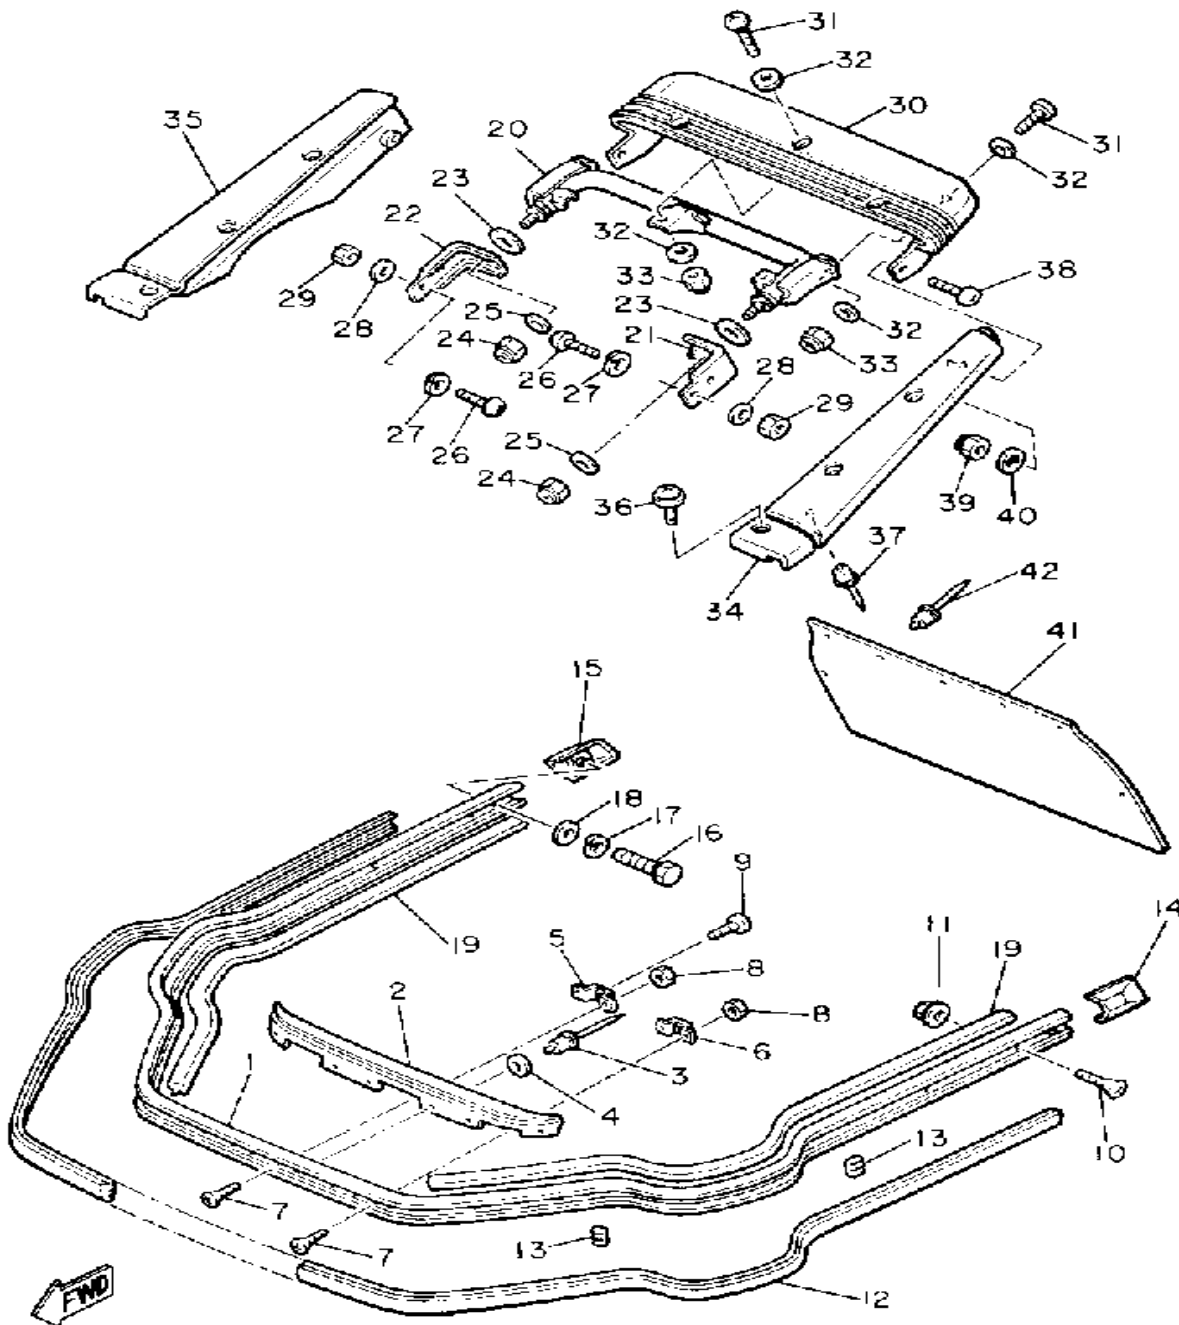

BUMPER

81G10C-6290

Ref. No.	Part Number	Description	Qty	Remarks
29	95380-06600-00	NUT	4	
30	8M6-77542-00-00	BUMPER, REAR 2	1	
31	98906-05016-00	SCREW, BIND	5	
32	90201-05721-00	WASHER, PLATE	10	
33	95701-05300-00	NUT, NYLON	5	
34	8M6-77543-00-00	BUMPER, REAR 3	1	
35	8M6-77544-00-00	BUMPER, REAR 4	1	
36	90159-05083-00	SCREW, WITH WASHER	6	
37	90267-48086-00	RIVET, BLIND	4	
38	98906-06025-00	SCREW, BIND	2	
39	95701-06300-00	NUT, NYLON	2	
40	92990-06200-00	WASHER	2	
41	8X9-77595-00-00	FLAP	1	
42	90267-48086-00	RIVET, BLIND	5	

Not For Resale

www.SmallEngineDiscount.com