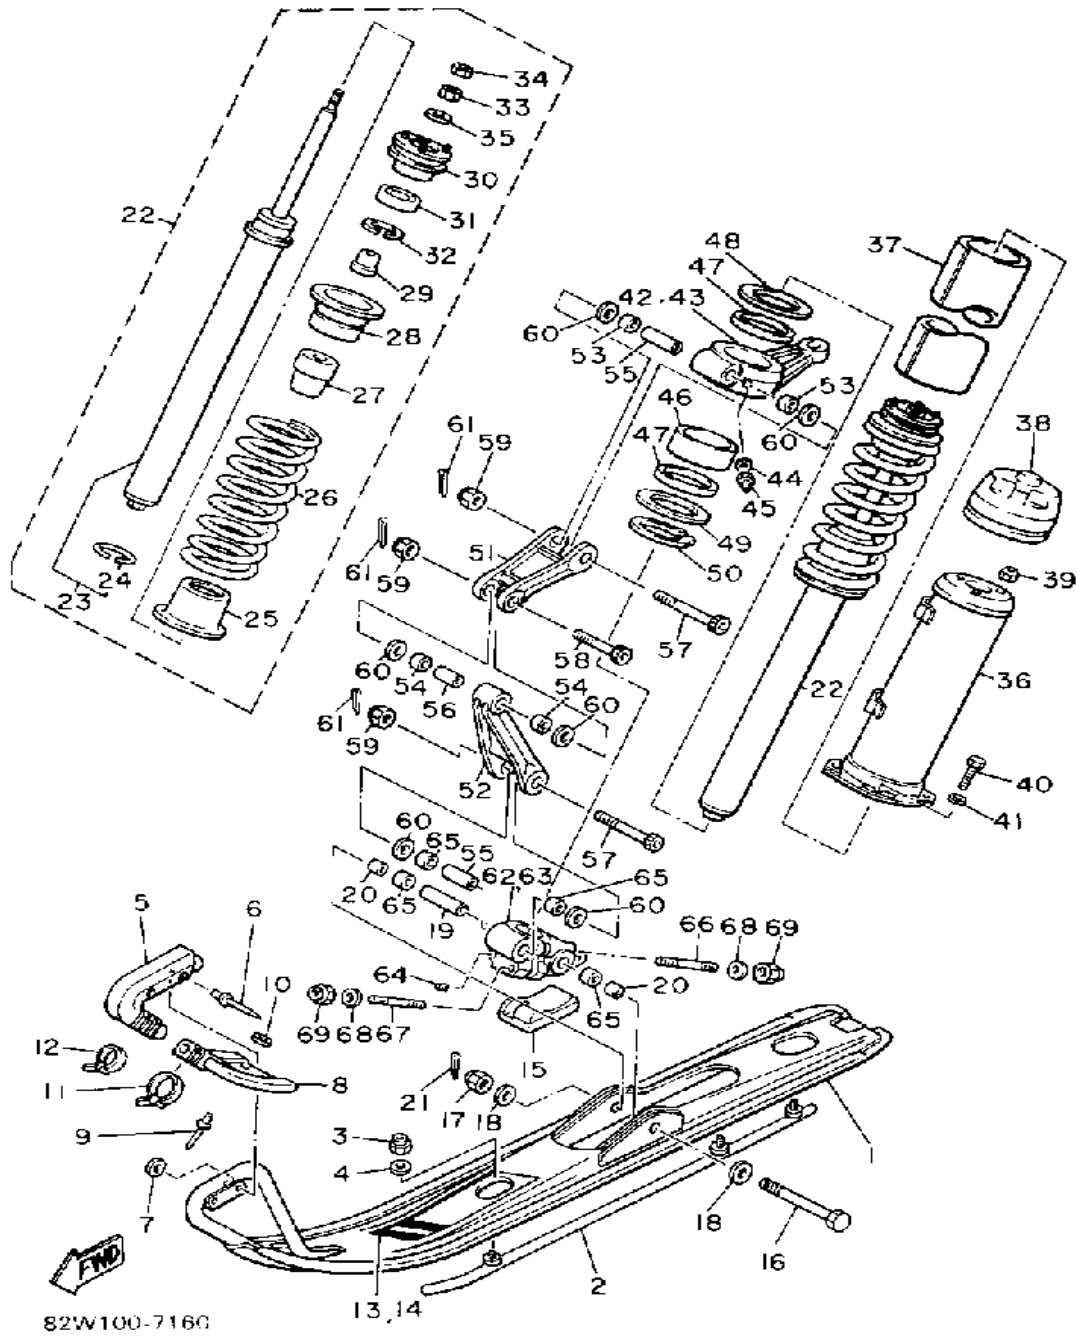

SKI

Ref. No.	Part Number	Description	Qty	Remarks
59	95706-10300-00	NUT, NYLON	6	
60	90202-14037-00	WASHER, PLATE	12	
61	91490-20020-00	PIN, COTTER	6	
62	8L9-2376E-00-00	BRACKET, 1 (L.H)	1	
63	8L9-2377E-00-00	BRACKET 2 (R.H)	1	
64	90113-06039-00	BOLT, SET	2	
65	90384-14091-00	BUSH, BIMETAL FORMED	8	
66	90116-08323-00	BOLT, STUD	2	
67	95611-08640-00	BOLT, STUD	2	
68	92901-08600-00	WASHER	4	
69	95712-08300-00	NUT, LOCK	4	

Not For Resale

www.SmallEngineDiscount.com