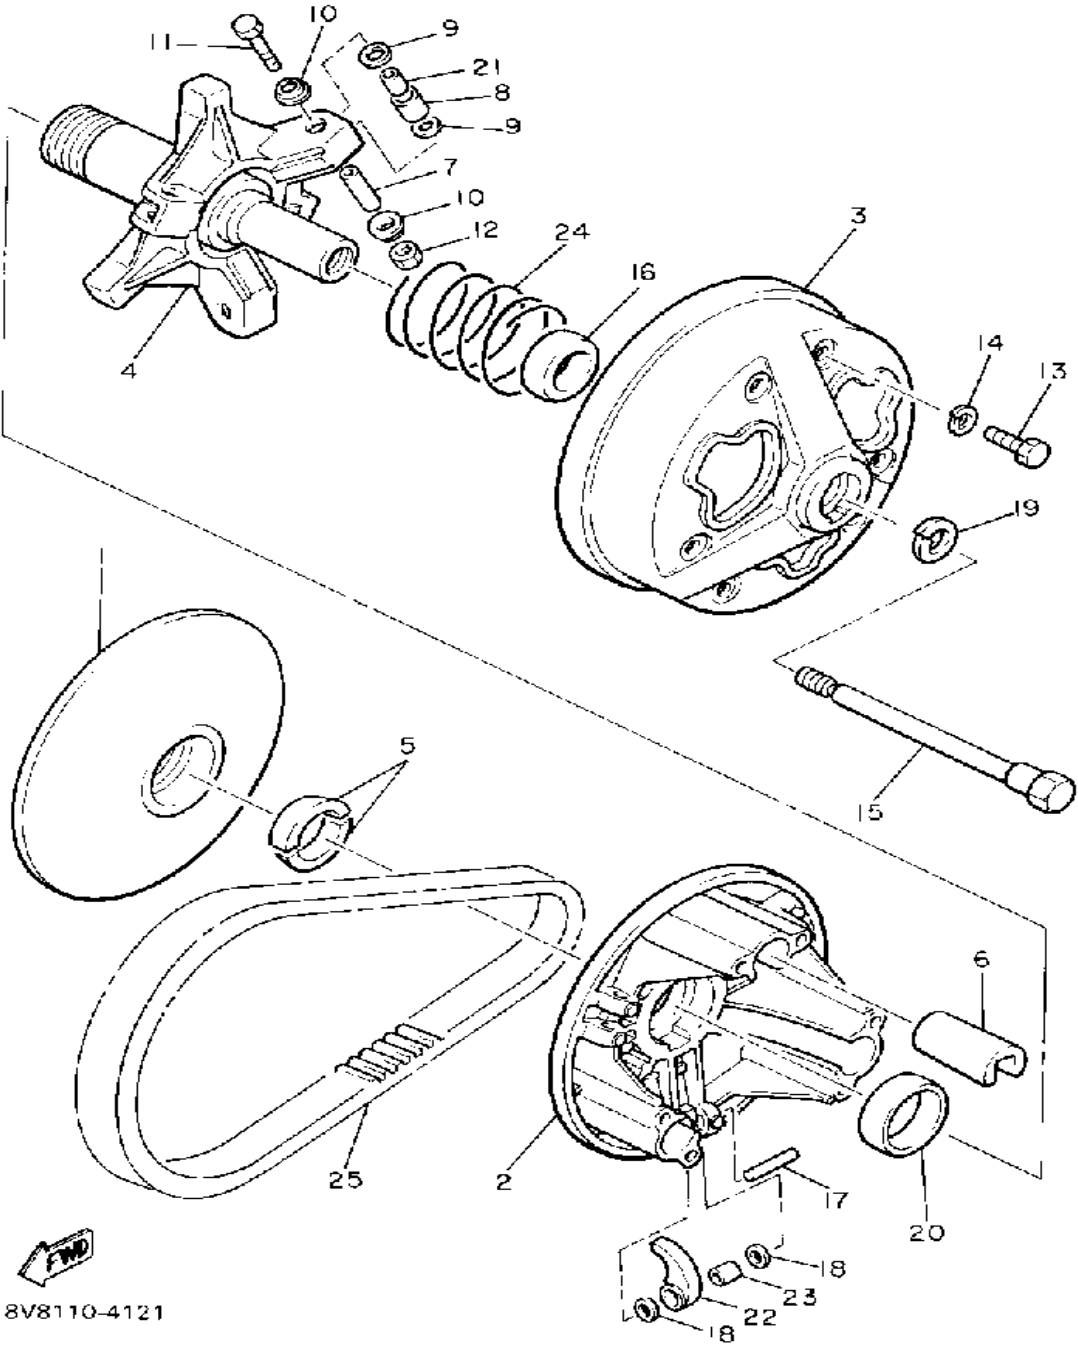

PRIMARY SHEAVE

Ref. No.	Part Number	Description	Qty	Remarks
25	8F2-17641-01-00	V-BELT	1	

8V8110-4121

Not For Resale
www.SmallEngineDiscount.com