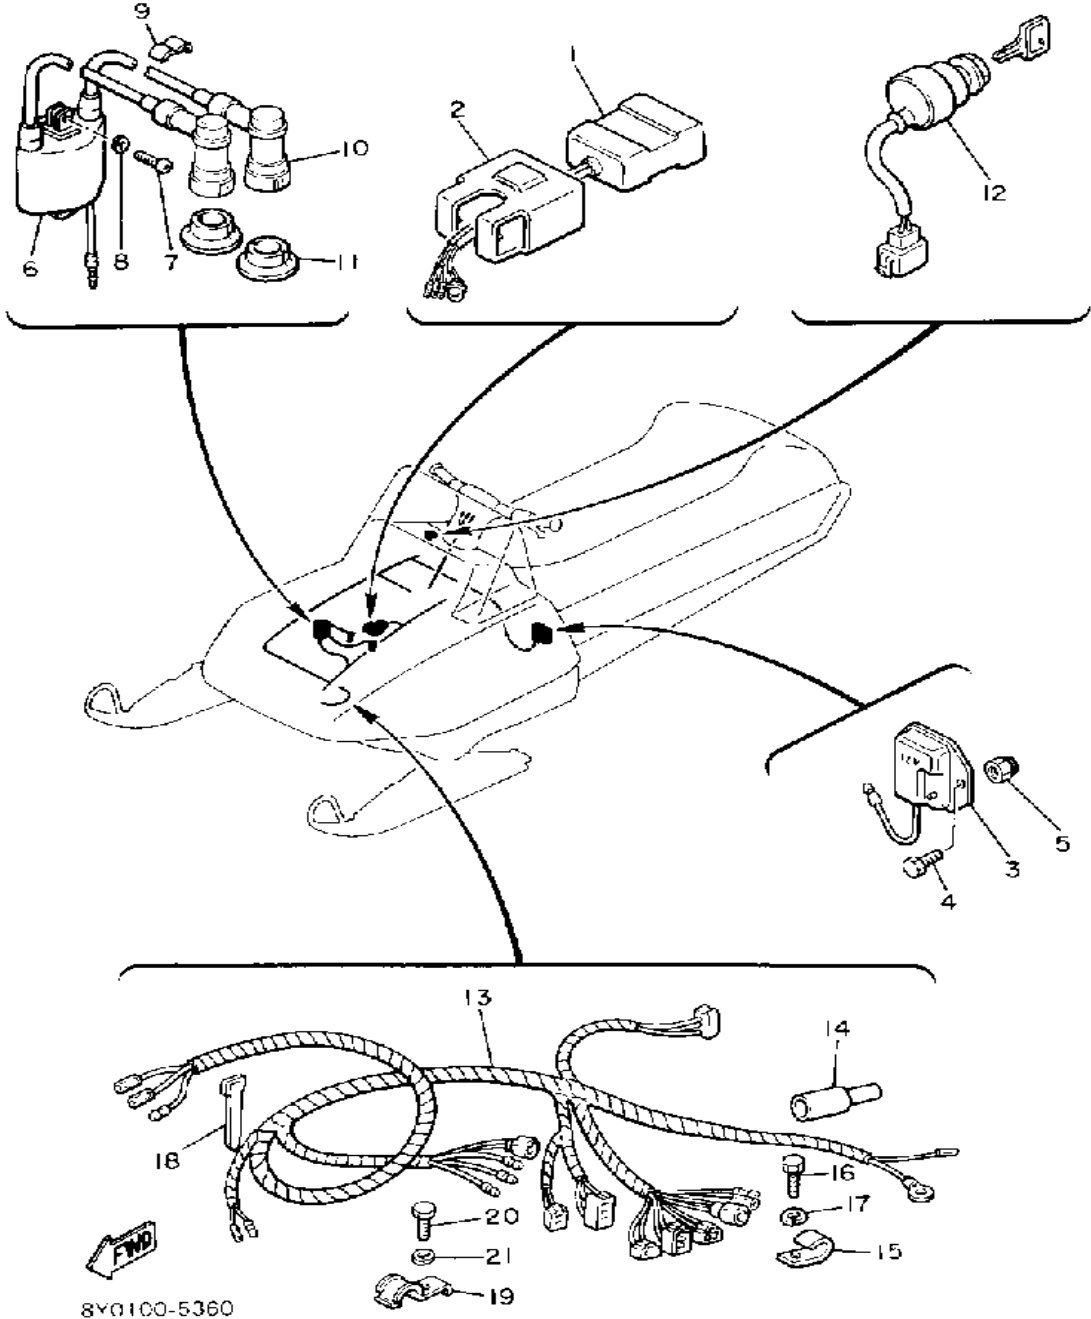

ELECTRICAL 1

Ref. No.	Part Number	Description	Qty	Remarks
1	8V0-85540-21-00	C.D.I. UNIT ASSEMBLY	1	
2	2A7-85546-00-00	BAND	1	
3	82F-81910-A0-00	VOLTAGE REGULATOR ASSEMBLY	1	
4	97026-06014-00	BOLT	2	
5	95701-06300-00	NUT, NYLON	2	
6	8V8-82310-10-00	IGNITION COIL ASSEMBLY	1	U.R.
7	98580-06020-00	SCREW	2	
8	92995-06100-00	WASHER, SPRING	2	
9	861-82361-00-00	CLAMP, CORD	1	
10	8K1-82370-20-00	PLUG CAP ASSEMBLY (WITH RESISTOR)	2	
11	8G5-82372-00-00	SEAL, PLUG CAP	2	
12	8K4-82508-20-00	MAIN SWITCH ASSEMBLY	1	
13	8Y0-82590-20-00	WIRE HARNESS ASSEMBLY	1	
14	8Y0-82599-00-00	COVER, CONNECTER	1	
15	90465-08028-00	CLAMP	1	
16	97013-06012-00	BOLT	1	
17	92995-06100-00	WASHER, SPRING	1	
18	437-83936-01-00	BAND, SWITCH CORD	1	
19	90462-06079-00	CLAMP	1	
20	97013-06012-00	BOLT	1	
21	92995-06100-00	WASHER, SPRING	1	

Not For Resale

www.SmallEngineDiscount.com