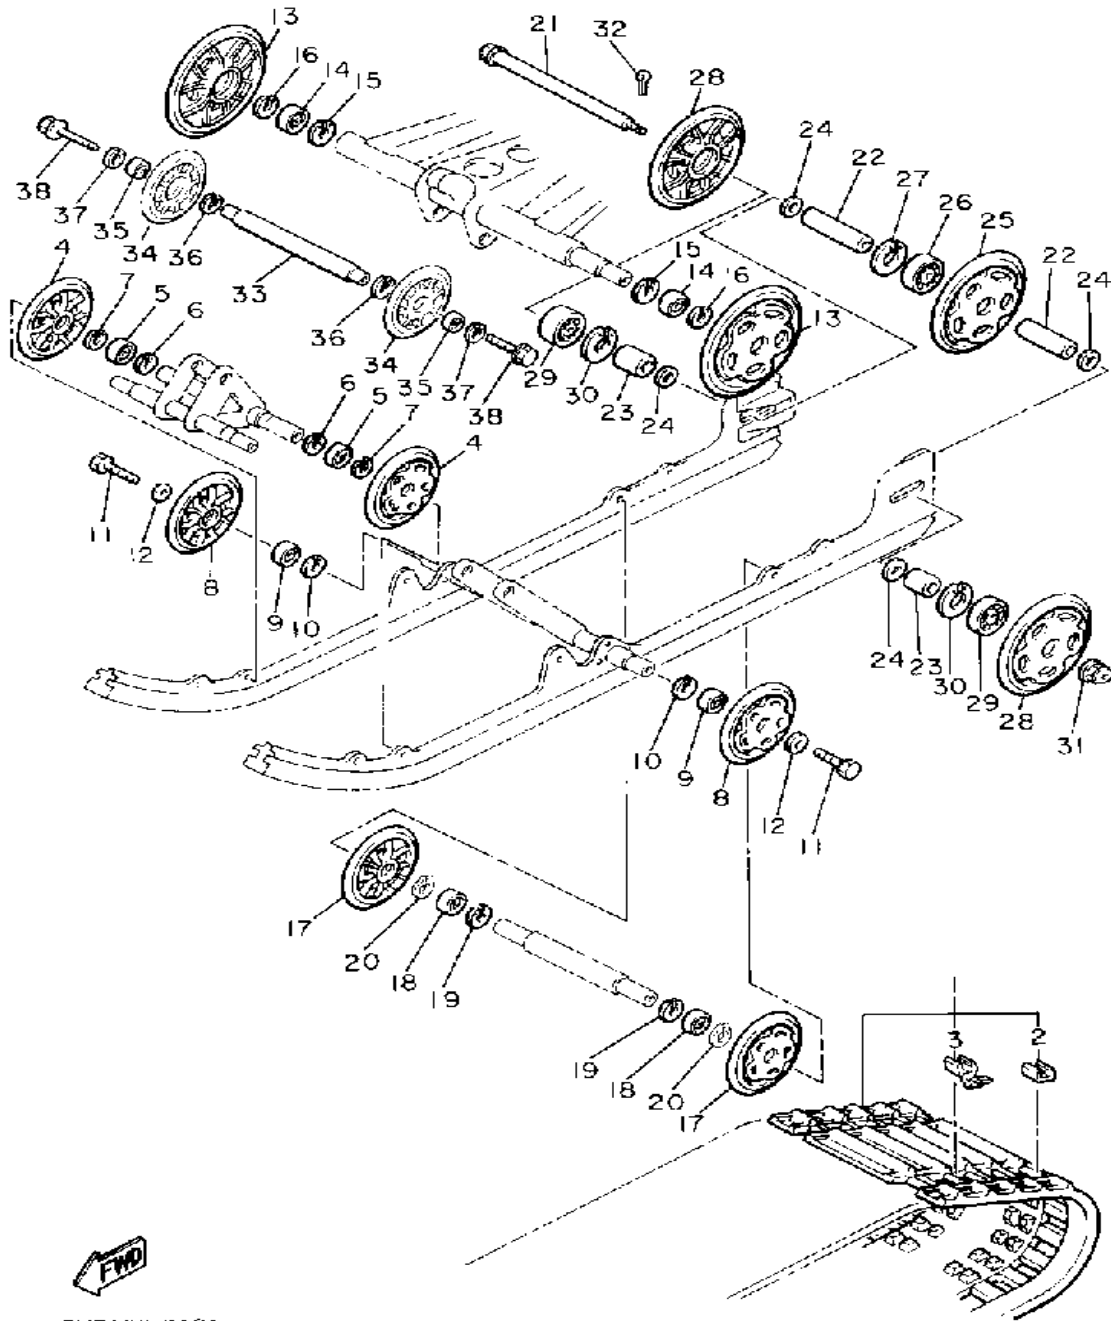

TRACK SUSPENSION 1

8U7100-3181

Ref. No.	Part Number	Description	Qty	Remarks
1	87F-47110-01-00	TRACK ASSEMBLY	1	
2	8A5-47113-00-00	. PLATE, REINFORCEMENT	48	
3	8G9-47115-00-00	. METAL, SLIDE	48	
4	87M-47320-00-00	SUSPENSION WHEEL COMP.	2	
5	93306-00441-00	BEARING (89A) (B6004RS)	2	
6	99009-42500-00	CIRCLIP	2	
7	99009-20400-00	CIRCLIP	2	
8	87U-47320-00-00	SUSPENSION WHEEL COMP.	2	
9	93306-00441-00	BEARING (89A) (B6004RS)	2	
10	99009-42500-00	CIRCLIP	2	
11	90109-08559-00	BOLT	2	
12	90201-08681-00	WASHER, PLATE	2	
13	8U7-47320-00-00	SUSPENSION WHEEL COMP.	2	
14	93306-00441-00	BEARING (89A) (B6004RS)	2	
15	99009-42500-00	CIRCLIP	2	
16	99009-20400-00	CIRCLIP	2	
17	87M-47320-00-00	SUSPENSION WHEEL COMP.	2	
18	93306-00441-00	BEARING (89A) (B6004RS)	2	
19	99009-42500-00	CIRCLIP	2	
20	99009-20400-00	CIRCLIP	2	
21	8L8-47520-01-00	REAR AXLE COMP. (8L8-47520-02-00)	1	
22	90387-202H9-00	COLLAR	2	
23	90387-203H0-00	COLLAR	2	
24	90201-20279-00	WASHER, PLATE	4	
25	8K2-47530-00-00	GUIDE WHEEL COMP.	2	
26	93306-20417-00	BEARING (B62042RS)	2	
27	99009-47500-00	CIRCLIP	2	
28	8M6-47530-00-00	GUIDE WHEEL COMP.	2	

CONTINUED ON NEXT FRAME ►

Not For Resale

www.SmallEngineDiscount.com