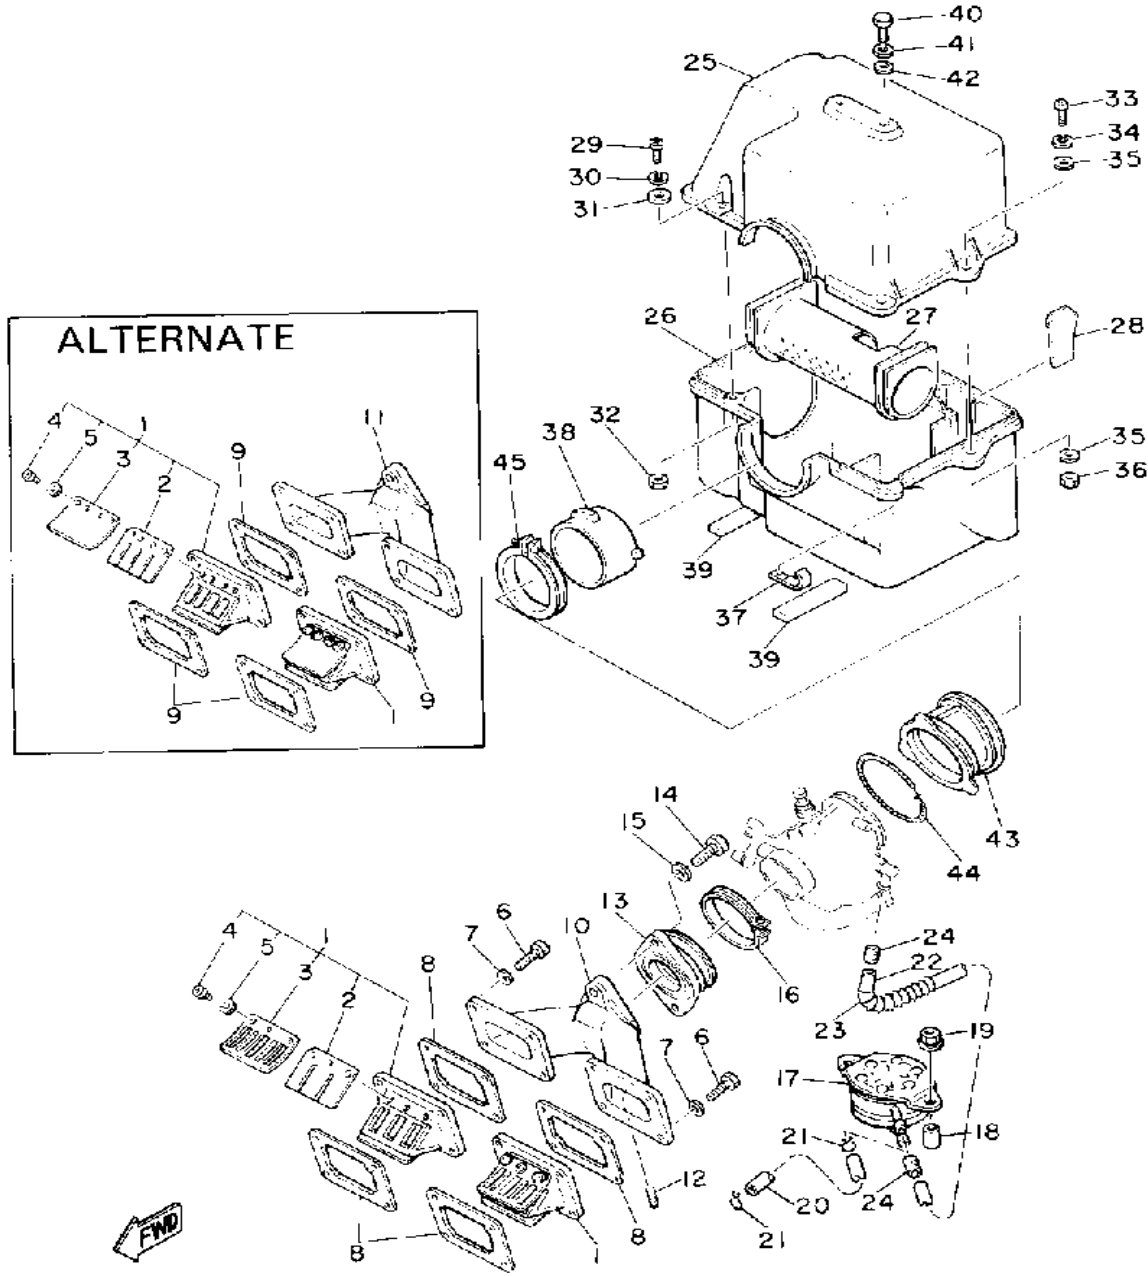

AIR CLEANER

82W100-7060

Ref. No.	Part Number	Description	Qty	Remarks
1	3R5-13610-00-00	REED VALVE ASSEMBLY	2	STD
	8AT-13610-00-00	REED VALVE ASSEMBLY	2	ALT. PART 56HP
2	3R5-13613-00-00	. REED, VALVE	2	STD
	8AT-13613-00-00	. REED, VALVE	2	ALT. PART 56HP
3	2X5-13616-00-00	. STOPPER, REED VALVE	2	STD
	8H8-13616-00-00	. STOPPER, REED VALVE	2	ALT. PART 56HP
4	98580-03008-00	. SCREW, PAN HEAD	6	ALT. PART 56HP
	98580-03008-00	. SCREW, PAN HEAD	6	STD
5	92990-03100-00	. WASHER, SPRING (92901-03100)	6	ALT. PART 56HP
	92990-03100-00	. WASHER, SPRING (92901-03100)	6	STD
6	97011-06025-00	BOLT (97001-06025)	8	
7	92990-06600-00	WASHER, PLATE	8	
8	80L-13621-01-00	GASKET, VALVE SEAT	4	
9	8Y7-13556-01-00	GASKET, MANIFOLD	4	ALT. PART 56HP
10	8R6-13565-00-00	JOINT, CARBURETOR	1	
11	8L0-13565-00-00	JOINT, CARBURETOR	1	ALT. PART 56HP
12	824-13552-00-00	NOZZLE	2	
13	8H8-13555-01-00	MANIFOLD, INTAKE	1	
14	97001-08025-00	BOLT (1NV)	2	
15	92990-08600-00	WASHER, PLATE	2	
16	90460-60084-00	CLAMP, HOSE	1	
17	8Y0-24410-01-00	FUEL PUMP ASSEMBLY (8Y0-24410-00)	1	
18	90387-06574-00	COLLAR	2	
19	95701-06500-00	NUT, FLANGE	2	
20	90445-10140-00	HOSE	1	
21	90467-09006-00	CLIP	2	
22	807-24312-00-00	PIPE 2	1	

CONTINUED ON NEXT FRAME ►

Not For Resale
www.SmallEngineDiscount.com