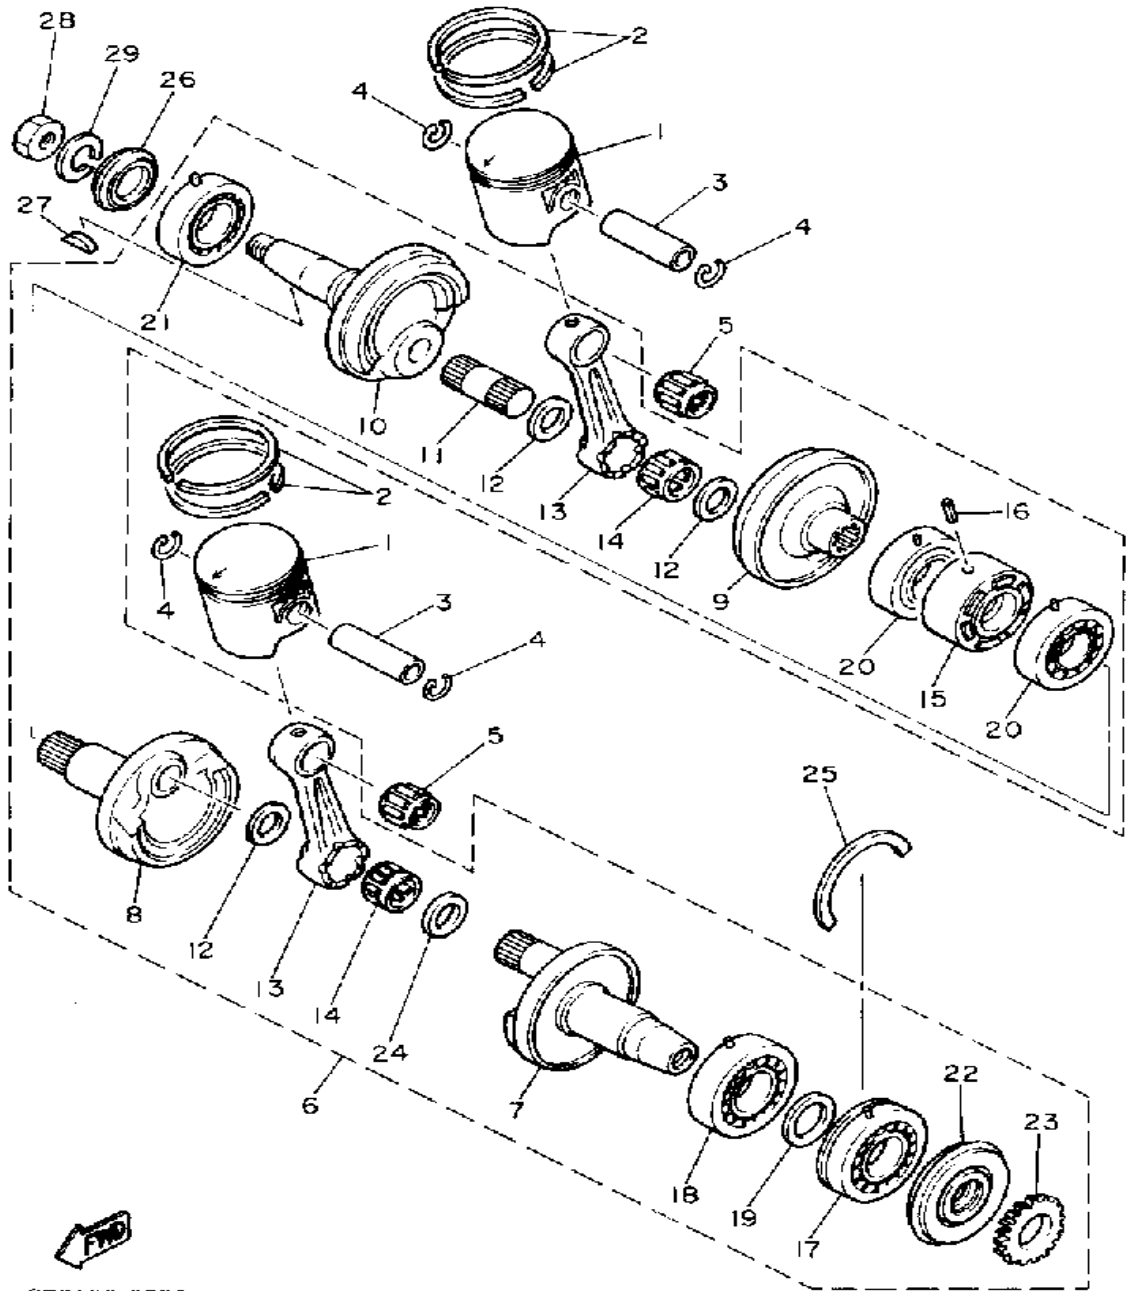

Not For Resale

www.SmallEngineDiscount.com

CRANKSHAFT - PISTON

8R6100-2020

Ref. No.	Part Number	Description	Qty	Remarks
1	8R6-11631-00-95	PISTON (STD)	2	U.R.
	8R6-11635-00-00	PISTON (0.25MM O/S)	2	ALT. PART
	8R6-11636-00-00	PISTON (0.50MM O/S)	2	ALT. PART
2	8R6-11601-00-00	PISTON RING SET (STD)	2	U.R.
	8R6-11601-10-00	PISTON RING SET (0.25MM O/S)	2	ALT. PART
	8R6-11601-20-00	PISTON RING SET (0.50MM O/S)	2	ALT. PART
3	8H8-11633-00-00	PIN, PISTON	2	
4	93450-21053-00	CIRCLIP	4	
5	93310-320G0-00	BEARING	2	
6	8R6-11400-01-00	CRANKSHAFT ASSEMBLY	1	
7	8R6-11412-00-00	. CRANK 1	1	
8	8R6-11422-00-00	. CRANK 2	1	
9	8R6-11432-01-00	. CRANK 3	1	
10	8H8-11442-00-00	. CRANK 4	1	
11	8H0-11681-00-00	. PIN, CRANK 1	1	
12	90209-24073-00	. WASHER	3	
13	8R6-11651-00-00	. ROD, CONNECTING	2	
14	93310-524K4-00	. BEARING	2	
15	8H8-11515-00-00	. SEAL, LABYRINTH 1	1	
16	91609-30010-00	. PIN, SPRING	1	
17	93306-30625-00	. BEARING	1	
18	93306-30625-00	. BEARING	1	
19	90201-34683-00	. WASHER, PLATE (90201-33299-00)	1	
20	93306-20617-00	. BEARING (B6206)	2	
21	93306-20617-00	. BEARING (B6206)	1	
22	93103-32095-00	. OIL SEAL	1	
23	8K2-13178-00-00	. GEAR, PUMP DRIVE	1	

CONTINUED ON NEXT FRAME ►

Not For Resale
www.SmallEngineDiscount.com

CRANKSHAFT - PISTON

8R6100-2020

Ref. No.	Part Number	Description	Qty	Remarks
24	8A7-11685-00-00	. WASHER, CRANK PIN	1	
25	93440-78069-00	CIRCLIP	1	
26	93103-32156-00	OIL SEAL	1	
27	90280-05014-00	KEY, WOODRUFF	1	
28	90170-16182-00	NUT	1	
29	92901-16100-00	WASHER, SPRING	1	