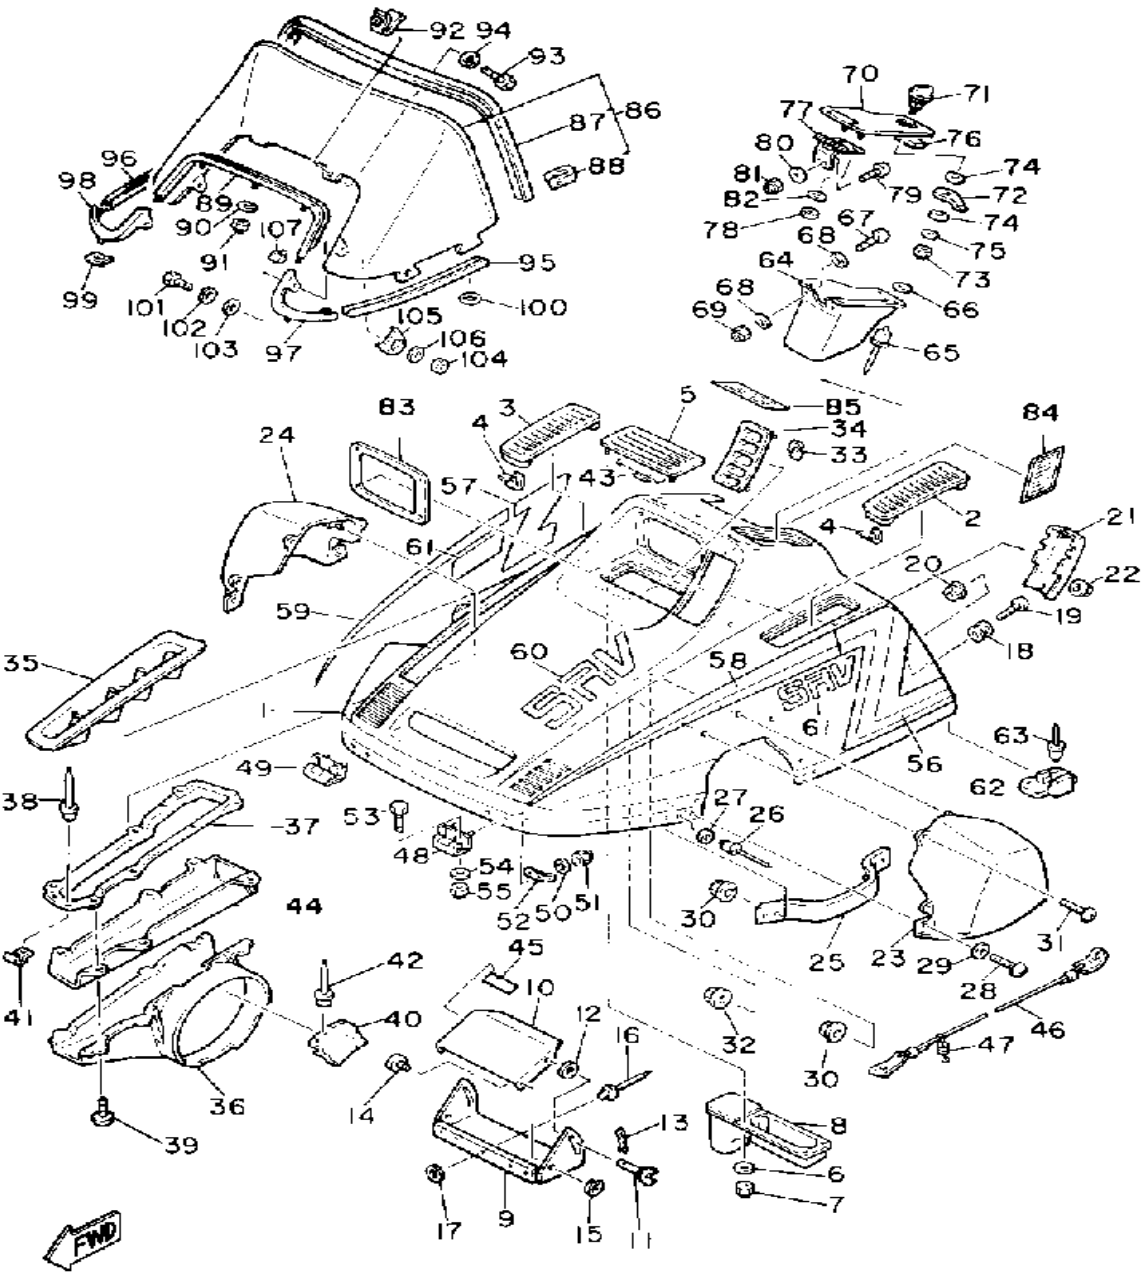

SHROUD - WINDSHIELD

82W100 7270

Ref. No.	Part Number	Description	Qty	Remarks
1	81G-W7711-00-00	SHROUD ASSEMBLY	1	
2	8L9-77133-00-00	LOUVER 3	1	
3	8L9-77134-00-00	LOUVER 4	1	
4	90468-05094-00	CLIP	4	
5	8L9-77109-00-00	LOUVER 5 (83W-77109-00)	1	
6	90201-05029-00	WASHER, PLATE	4	
7	95701-05300-00	NUT, NYLON	4	
8	8K4-7712E-00-00	INSULATOR	1	
9	8Y0-77125-00-00	STAY 1	1	
10	8Y0-77126-00-00	STAY 2	1	
11	90122-05022-00	BOLT, WING	2	
12	90202-05088-00	WASHER, PLATE	2	
13	90468-10004-00	CLIP	2	
14	90249-05187-00	PIN	2	
15	99080-04600-00	CIRCLIP (E)	2	
16	90267-48053-00	RIVET, BLIND	3	
17	90201-04325-00	WASHER, PLATE	3	
18	8M6-77175-00-00	HOLDER, LATCH	2	
19	98906-06030-00	SCREW, BIND	2	
20	95701-06500-00	NUT, FLANGE	2	
21	8V8-77185-00-00	PLATE 1	1	
22	95701-04500-00	NUT, FLANGE	4	
23	8L0-77121-00-00	HOOD 1	1	
24	8L0-77122-00-00	HOOD 2	1	
25	8L0-77125-00-00	STAY 1	2	
26	90267-48014-00	RIVET, BLIND	4	
27	90201-05721-00	WASHER, PLATE	4	
28	90154-05005-00	SCREW, BINDING	4	
29	90201-06059-00	WASHER, PLATE	4	

CONTINUED ON NEXT FRAME ➤

Not For Resale
www.SmallEngineDiscount.com