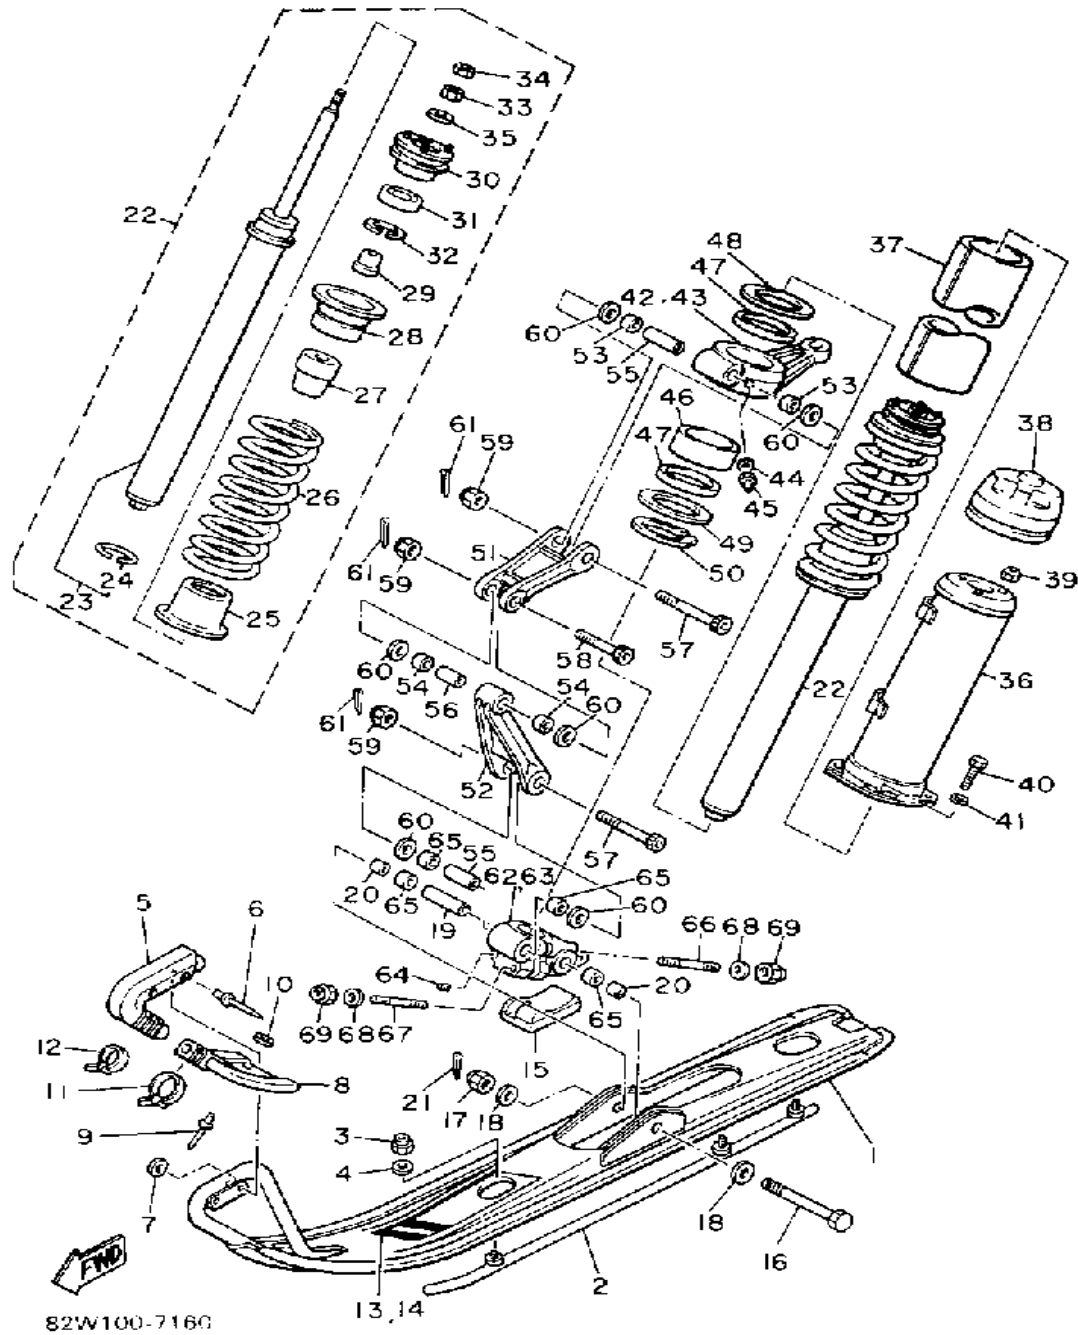

SKI

Ref. No.	Part Number	Description	Qty	Remarks
1	82M-23710-03-00	SKI 1	2	
2	82W-23731-01-XX	SKI RUNNER, 1	2	
3	95611-08100-00	NUT, U	6	
4	92901-08600-00	WASHER	6	
5	8M6-23747-00-00	PROTECTOR, SKI	2	
6	90267-40029-00	RIVET, BLIND	8	
7	90201-042E0-00	WASHER, PLATE	8	
8	8V0-23748-00-00	PROTECTOR, SKI 2	2	
9	90267-40110-00	RIVET, BLIND	2	
10	90201-042E0-00	WASHER, PLATE	2	
11	90465-13169-00	CALMP	2	
12	12R-82591-00-00	BAND	2	
13	81H-77365-00-00	EMBLEM 0	1	
14	81H-77366-00-00	EMBLEM 1	1	
15	82M-23743-00-00	STOPPER 1	2	
16	90102-10040-00	BOLT, WITH HOLE	2	
17	95706-10300-00	NUT, NYLON	2	
18	92906-10600-00	WASHER	4	
19	90387-10090-00	COLLAR	2	
20	90387-109R6-00	UNAVAILABLE IN PRICE BOOK	4	
21	91490-20020-00	PIN, COTTER	2	
22	8L9-2376A-00-00	ABSORBER ASSEMBLY 1	2	
23	8L9-22401-00-00	. DAMPER SUB-ASSEMBLY.	1	
24	93440-36087-00	. . CIRCLIP, OUTER	1	
25	8L9-23777-00-00	. SEAT, SPRING 2	1	
26	90501-75612-00	. SPRING, COMPRESSION	1	
27	8L0-22493-00-00	. BUMP, STOP	1	
28	8L0-23788-00-00	. PLATE, BACK UP	1	
29	90387-100A5-00	. COLLAR	1	

CONTINUED ON NEXT FRAME ►

Not For Resale
www.SmallEngineDiscount.com