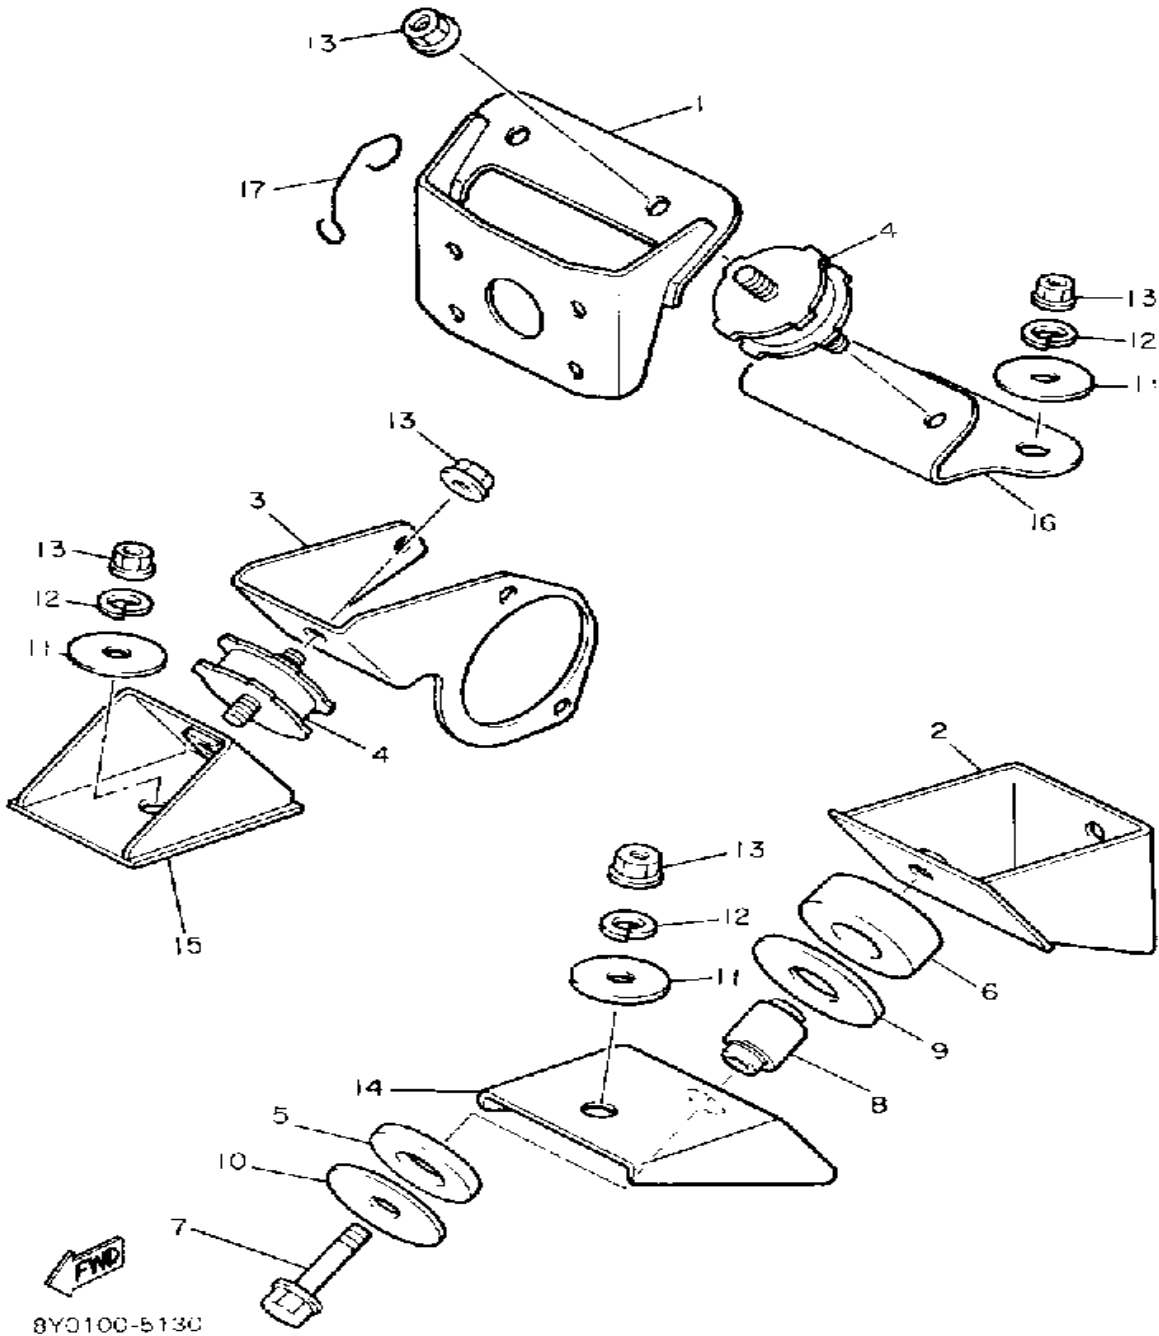

ENGINE BRACKET

Ref. No.	Part Number	Description	Qty	Remarks
1	8K4-21411-00-00	BRACKET, ENGINE 1	1	
2	8V9-21419-00-00	BRACKET, ENGINE 2	1	
3	8K4-21429-00-00	BRACKET, ENGINE 3	1	
4	8N8-21486-00-00	DAMPER 2	3	
5	8V9-21486-00-00	DAMPER 2	1	
6	8V9-21485-00-00	DAMPER, RUBBER 1	1	
7	95811-10045-00	BOLT, FLANGE	1	
8	90380-10129-00	BUSH, SOLID	1	
9	90201-257G7-00	WASHER, PLATE	1	
10	90201-107G8-00	WASHER, PLATE	1	
11	90201-10321-00	WASHER, PLATE	4	
12	92990-10100-00	WASHER, SPRING	4	
13	95701-10500-00	NUT, FLANGE (95702-10500)	7	
14	8V9-21417-00-00	BRACKET, FRT LWR 1LOWER 1	1	
15	8H8-21418-01-00	BRACKET, FRONT LOWER 2	1	
16	8K4-21427-00-00	BRACKET, REAR LWR 1	1	
17	90464-16039-00	CLAMP	1	

Not For Resale

www.SmallEngineDiscount.com