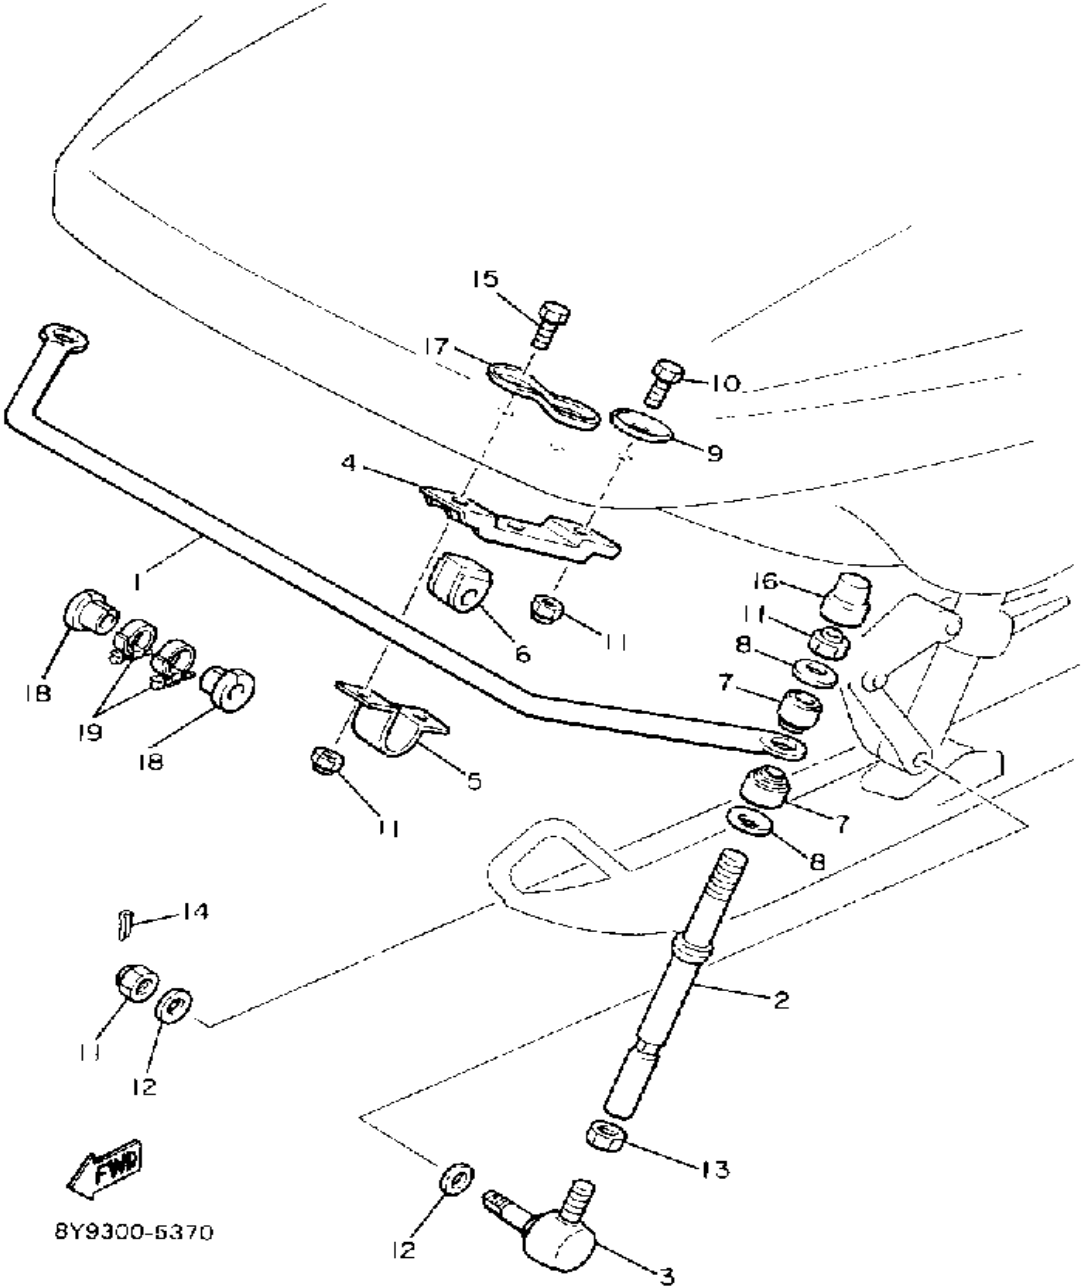

STABILIZER KIT (OPTIONAL)

Ref. No.	Part Number	Description	Qty	Remarks
1	8U7-W0051-00-00	STABILIZER KIT-SRV (8L9-W0051-00)	1	
2	8L9-2386F-10-00	. LINK, STABLZR FRONT	2	
3	8L9-23841-10-00	. JOINT, UNIVERSAL 1	2	
4	8L9-23896-10-00	. BRACKET 5	2	
5	8M6-2386H-10-00	. COVER, STABLZR FRT	2	
6	8L9-2386G-10-00	. BUSH, STABLZR FRONT	2	
7	8L9-2386J-10-00	. CUSHION	4	
8	8L9-2386K-10-00	. RETAINER	4	
9	8L9-23779-10-00	. WASHER	2	
10	(97306-10020-00)	BOLT, HEXAGON	2	
11	95706-10300-00	. NUT, NYLON	10	
12	90201-115A7-00	. WASHER, PLATE	4	
13	95306-10700-00	. NUT	2	
14	91490-20020-00	. PIN, COTTER	2	
15	(97306-10025-00)	BOLT, HEXAGON	4	
16	8L9-23742-10-00	. CAP 2	2	
17	8L9-23774-10-00	. PLATE	2	
18	8U7-2386N-10-00	. BUSH, STABILIZER	2	
19	90460-16192-00	. CLAMP, HOSE	2	

Not For Resale

www.SmallEngineDiscount.com