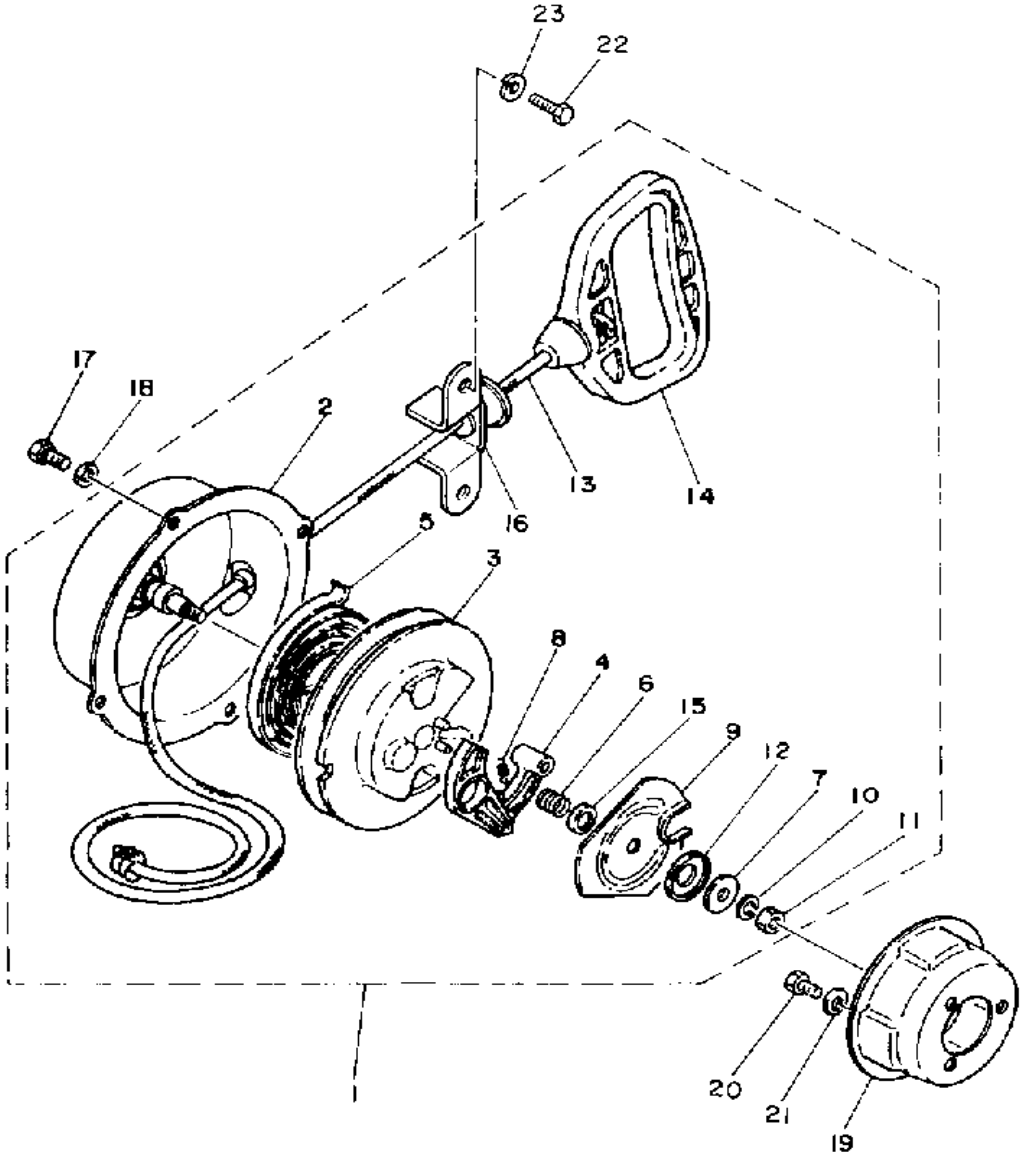

8K4100-0090

Not For Resale
www.SmallEngineDiscount.com

STARTER

Ref. No.	Part Number	Description	Qty	Remarks
1	8K4-15710-00-00	STARTER ASSEMBLY	1	
2	8H8-15711-00-00	. CASE, STARTER	1	
3	8F3-15714-01-00	. DRUM, SHEAVE	1	
4	8F3-15741-01-00	. PAWL, DRIVE	1	
5	8Y0-15713-00-00	. SPRING, STARTER	1	
6	8F3-15715-00-00	. SPRING, FRICTION	1	
7	8F3-15739-01-00	. WASHER, THRUST	1	
8	8F3-15734-00-00	. SPRING, RETURN	1	
9	8F3-15716-03-00	. PLATE, DRIVE	1	
10	92995-06100-00	. WASHER, SPRING	1	
11	95380-06700-00	. NUT	1	
12	8G5-15739-00-00	. WASHER, THRUST	1	
13	857-15751-00-00	. WIRE, STARTER	1	
14	8F3-15755-00-00	. HANDLE, STARTER	1	
15	82M-15779-00-00	. COVER	1	
16	8K4-15788-00-00	. HOLDER, HANDLE	1	
17	97313-06014-00	BOLT, HEXAGON	4	
18	92995-06100-00	WASHER, SPRING	4	
19	8H8-15723-01-00	PULLEY, STARTER	1	
20	97313-08020-00	BOLT, HEXAGON	3	
21	92990-08100-00	WASHER	3	
22	97026-06012-00	BOLT	2	
23	92906-06100-00	WASHER, SPRING	2	