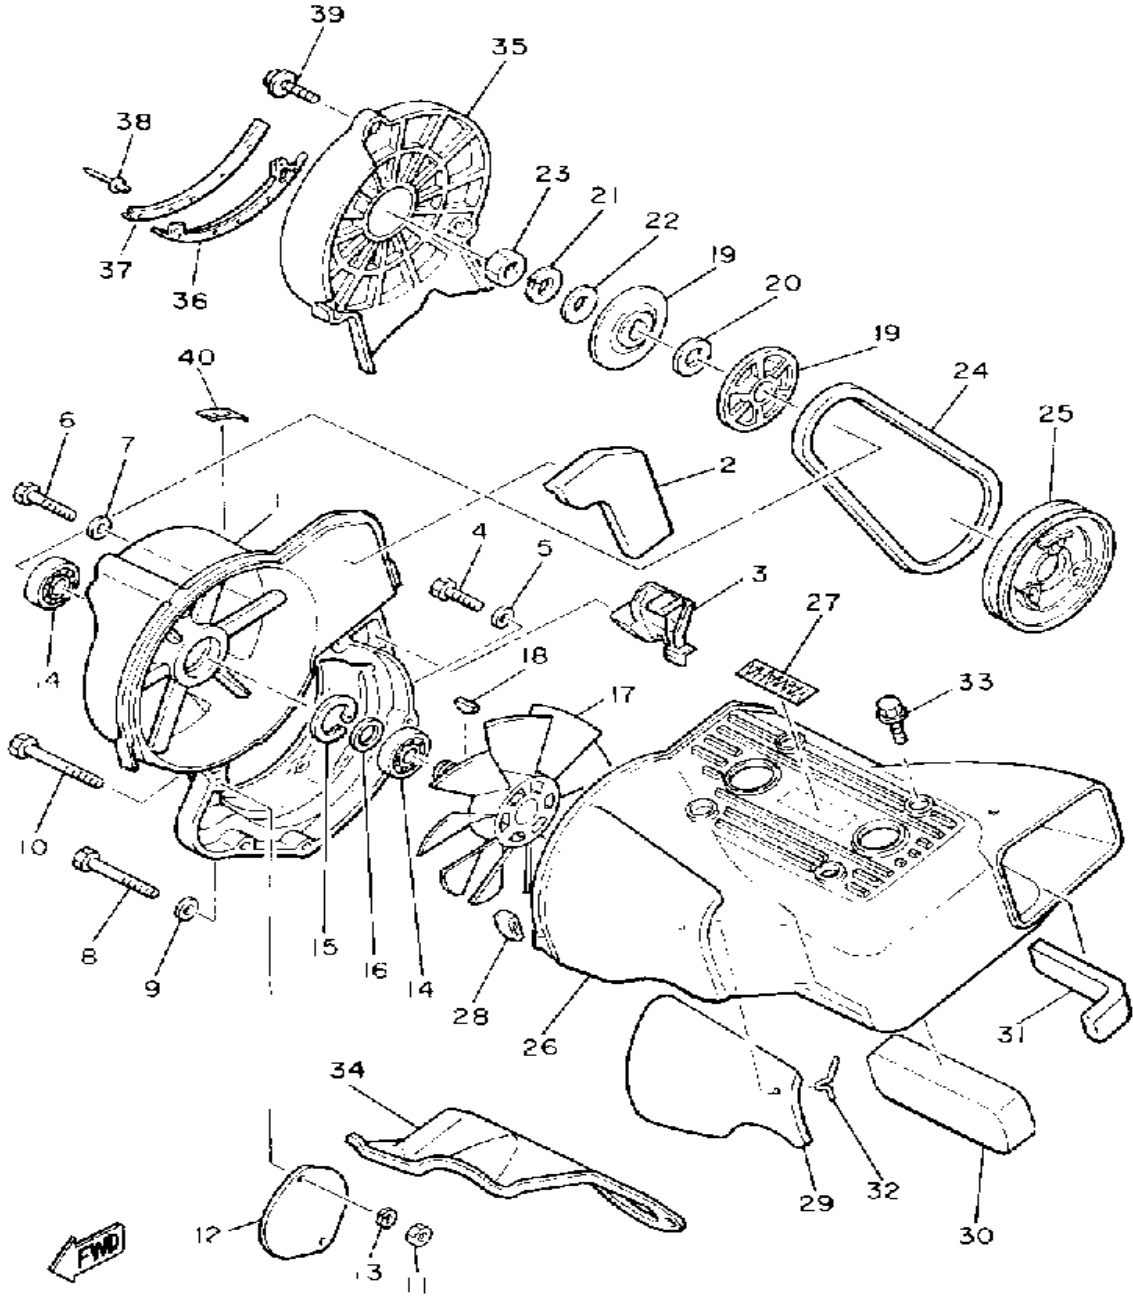

AIR SHROUD - FAN

81G100-6030

Ref. No.	Part Number	Description	Qty	Remarks
1	88F-12621-01-00	CASE, FAN	1	
2	8Y0-12679-00-00	DAMPER, SHROUD 6	1	
3	8Y0-12658-00-00	DAMPER, AIR SHROUD 1	1	
4	97313-08035-00	BOLT, HEXAGON	2	
5	92990-08600-00	WASHER, PLATE	2	
6	97313-08050-00	BOLT, HEXAGON (90101-08125)	1	
7	92990-08600-00	WASHER, PLATE	1	
8	97013-08075-00	BOLT	1	
9	92990-08600-00	WASHER, PLATE	1	
10	97013-08075-00	BOLT	1	
11	95333-08600-00	NUT	2	
12	8K4-12633-00-00	PLATE	1	
13	92990-08100-00	WASHER	2	
14	93306-20331-00	BEARING	2	
15	93420-40064-00	CIRCLIP	1	
16	90201-17713-00	WASHER, PLATE	1	
17	8H8-12611-01-00	FAN	1	
18	90280-05014-00	KEY, WOODRUFF	1	
19	8H8-12619-01-00	PULLEY 2	2	
20	90214-17017-00	WASHER, CLAW (0.5T)	1	U.R.
	90214-17018-00	WASHER, CLAW (1.0T)	1	U.R.
21	92901-16100-00	WASHER, SPRING	1	
22	90201-17713-00	WASHER, PLATE	1	
23	90170-16182-00	NUT	1	
24	8H8-12612-00-00	BELT	1	
25	8H8-12618-01-00	PULLEY 1	1	
26	8H8-12651-02-00	AIR SHROUD, CYLINDER 1	1	
27	8H8-12629-00-00	EMBLEM	1	
28	8H8-12658-00-00	DAMPER, AIR SHROUD 1	2	

CONTINUED ON NEXT FRAME ➤

Not For Resale
www.SmallEngineDiscount.com