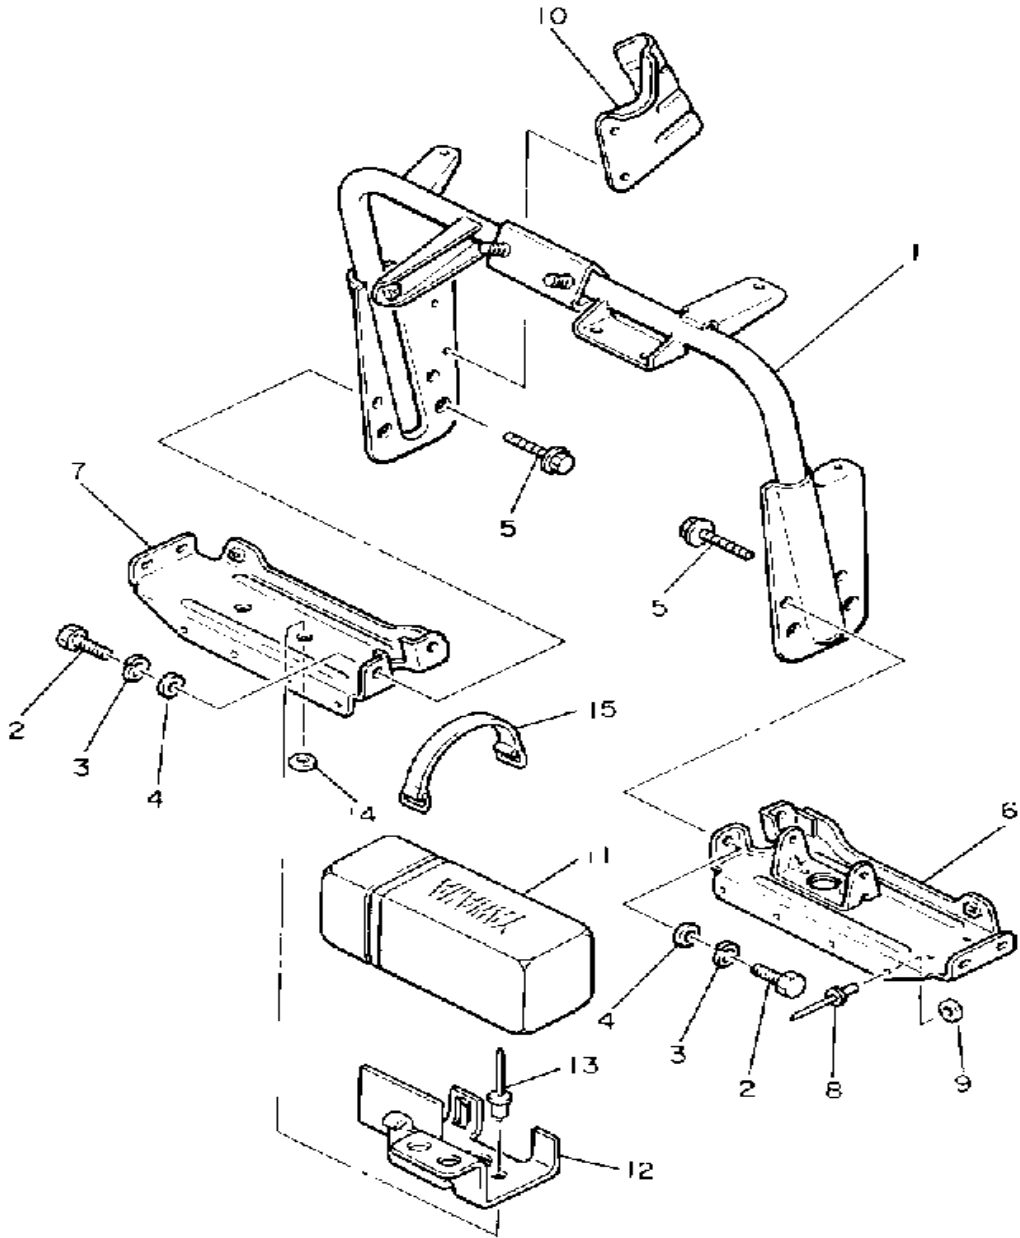

STEERING GATE

Ref. No.	Part Number	Description	Qty	Remarks
1	8K4-23871-00-00	GATE, STEERING	1	
2	97313-06016-00	BOLT, HEXAGON	4	
3	92995-06100-00	WASHER, SPRING	4	
4	92901-06600-00	WASHER	4	
5	95816-08016-00	BOLT, FLANGE	4	
6	8L8-23883-00-00	BRACKET 3	1	
7	8L8-23884-00-00	BRACKET 4	1	
8	90267-48053-00	RIVET, BLIND	8	
9	90201-04325-00	WASHER, PLATE	8	
10	8K4-23886-00-00	BRACKET 6	1	
11	8U9-28100-00-00	TOOL KIT (8V9-28100-00)	1	
12	8U5-21945-00-00	BRACKET, TL BX FTNG (8N8-21945-01)	1	
13	90267-48079-00	RIVET, BLIND	2	
14	90201-04325-00	WASHER, PLATE	2	
15	4J2-82131-01-00	BAND, BATTERY	1	

8Y0100-5182

Not For Resale
www.SmallEngineDiscount.com