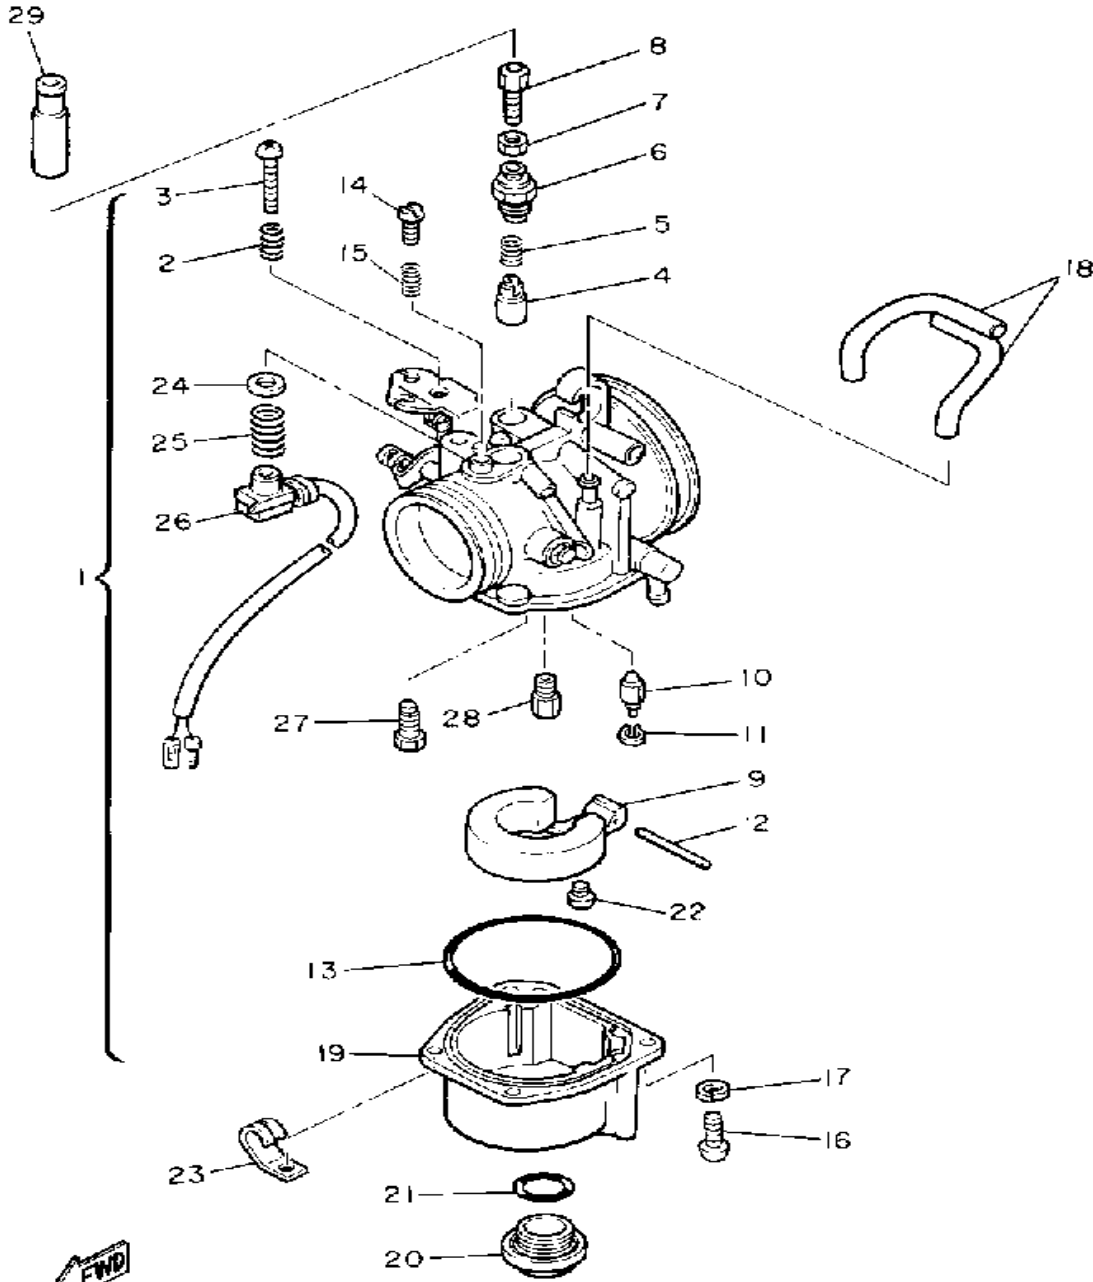

CARBURETOR

8Y0100 5070

Ref. No.	Part Number	Description	Qty	Remarks
1	8Y0-14101-01-00	CARBURETOR ASSEMBLY 1	1	
2	80F-14131-00-00	. SPRING, THROTTLE VALVE	1	
3	80F-14121-00-00	. SCREW, THROTTLE STOP	1	
4	371-14993-60-00	. PLUNGER, STARTER	1	
5	90501-08443-00	. SPRING, COMPRESSION	1	
6	8A6-14969-00-00	. CAP	1	
7	8E7-14161-00-00	. NUT, CABLE ADJUSTING	1	
8	8A6-14977-00-00	. SHAFT, STARTER LEVER	1	
9	8G6-14985-01-00	. FLOAT	1	
10	8E7-14546-01-00	. VALVE, NEEDLE	1	
11	663-14159-00-00	. CLIP	1	
12	663-14548-00-00	. PIN, FLOAT ARM	1	
13	8G6-14984-00-00	. GASKET, FLOAT CHAMBER	1	
14	8G6-14521-00-00	. SCREW, ADJUST	1	
15	90501-08214-00	. SPRING, COMPRESSION	1	
16	(97602-04114-00)	SCREW, PN/HD.W/WSHR	4	
17	92901-04100-00	. WASHER, SPRING	4	
18	8G6-14994-01-00	. NET, FILTER	2	
19	8K4-14980-00-00	. BODY, FLOAT CHAMBER	1	
20	8M7-14992-00-00	. ROD	1	
21	93210-19309-00	. O-RING	1	
22	98701-04008-00	. SCREW, FLAT HEAD	1	
23	8Y0-14137-00-00	. CLIP	1	
24	80F-14146-00-00	. PLATE	1	
25	80F-14133-00-00	. SPRING, THROTTLE STOP	1	
26	8V0-8259A-00-00	. SWITCH, CARBURETOR	1	
27	8G6-14948-24-00	. JET # 2	1	
28	8A6-14516-20-00	. JET, MAIN #1 0	1	U.R.
	8A6-14516-25-00	. JET, MAIN #1 5	1	U.R.

CONTINUED ON NEXT FRAME ➤

Not For Resale
www.SmallEngineDiscount.com