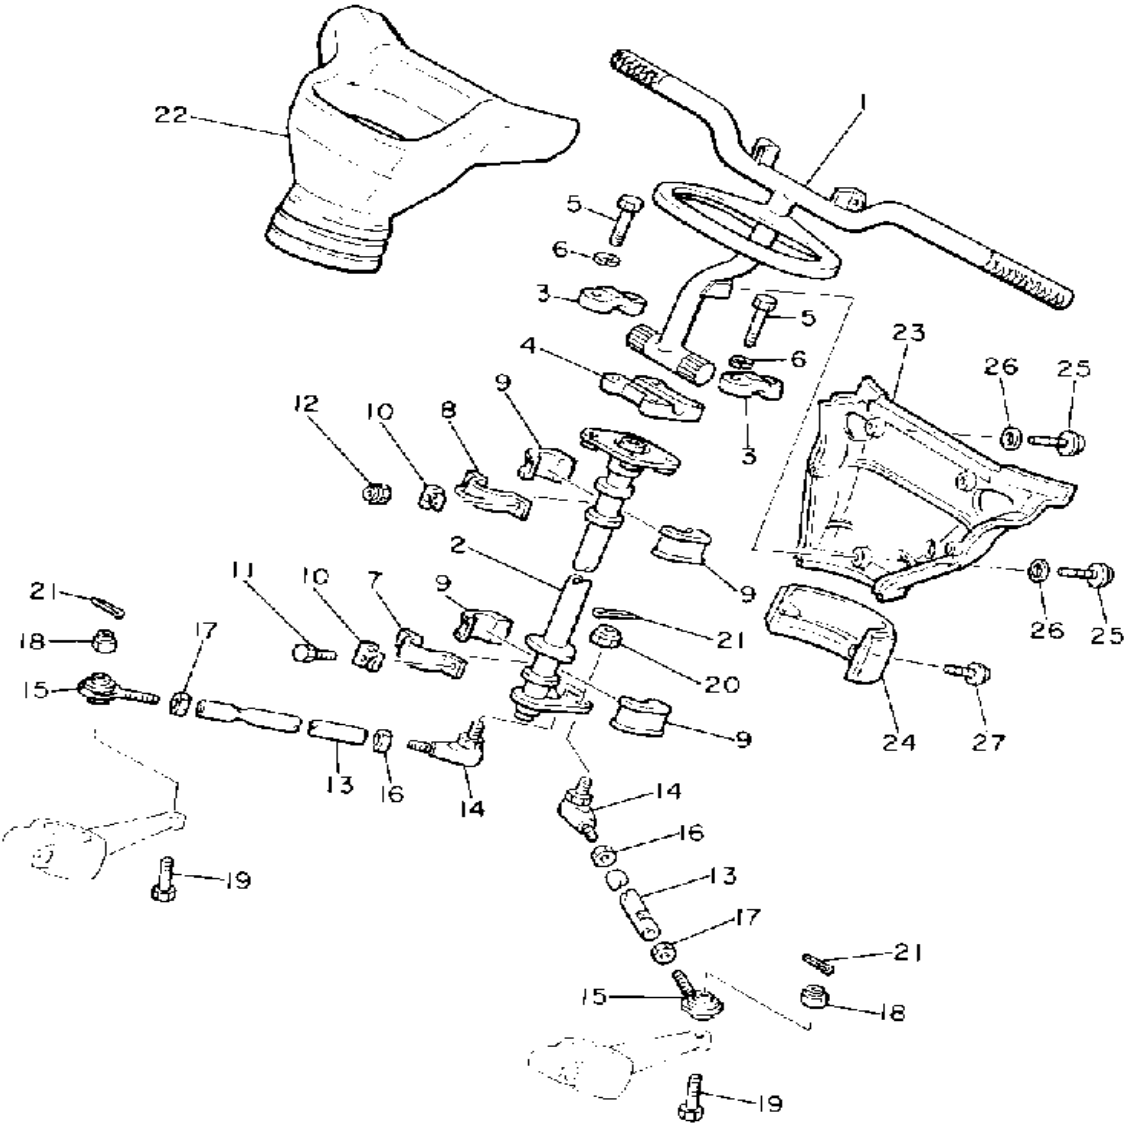

STEERING

Ref. No.	Part Number	Description	Qty	Remarks
1	81R-23811-00-00	COLUMN, STEERING	1	
2	8L8-23813-00-00	COLUMN, STEERING 2	1	
3	1E6-23441-00-00	HOLDER, HANDLE UPR	2	
4	164-23441-00-98	HOLDER, HANDLE UPPER	1	
5	97022-08055-00	BOLT	4	
6	92990-08100-00	WASHER	4	
7	84M-23868-00-00	BRACKET, STEERING LOWER	1	
8	84M-23872-00-00	HOLDER, BEARING	1	
9	8F3-23812-00-00	PLANE BEARING, STEERING	4	
10	90215-08262-00	WASHER, LOCK	4	
11	97011-08016-00	BOLT	2	
12	95712-08300-00	NUT, LOCK	2	
13	8L0-23821-00-00	ROD, STEERING RELAY	2	U.R. STD
	8U7-23821-10-00	ROD, STEERING RELAY	2	ALT. PART
14	86X-23841-00-00	JOINT, UNIVERSAL 1	2	U.R. STD
15	87S-23847-00-00	JOINT, UNIVERSAL 3	2	U.R. STD
16	95303-10700-00	NUT	2	
17	90170-10186-00	NUT	2	
18	95701-10300-00	NUT, FLANGE (95702-10300)	2	
19	90102-10031-00	BOLT, WITH HOLE	2	
20	90185-10085-00	NUT, SELF-LOCKING	2	
21	91402-25018-00	PIN, COTTER	4	
22	8L8-23815-01-00	PAD, STEERING	1	
23	8L8-23817-02-00	PAD, STEERING	1	
24	8Y0-23818-00-00	COVER, STEERING	1	
25	90159-05096-00	SCREW, WITH WASHER	3	
26	90201-05721-00	WASHER, PLATE	3	
27	90159-04095-00	SCREW, WITH WASHER	4	

82W100-7170

Not For Resale
www.SmallEngineDiscount.com