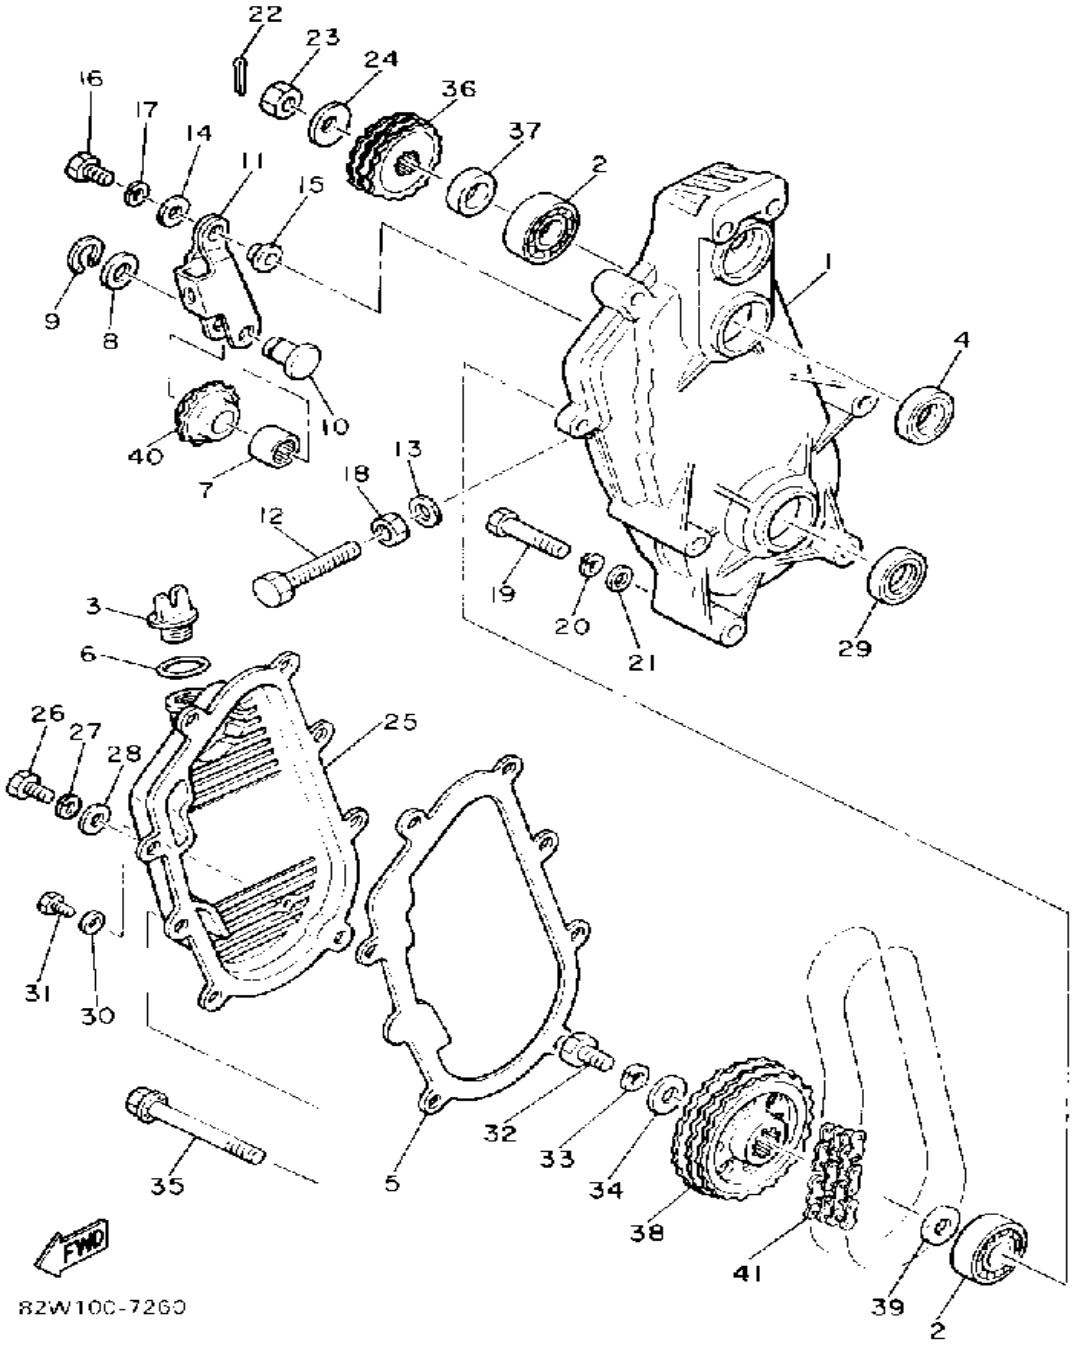

TRACK DRIVE 2

Ref. No.	Part Number	Description	Qty	Remarks
41	94890-05070-00	CHAIN	1	ALT. PART

Not For Resale

www.SmallEngineDiscount.com