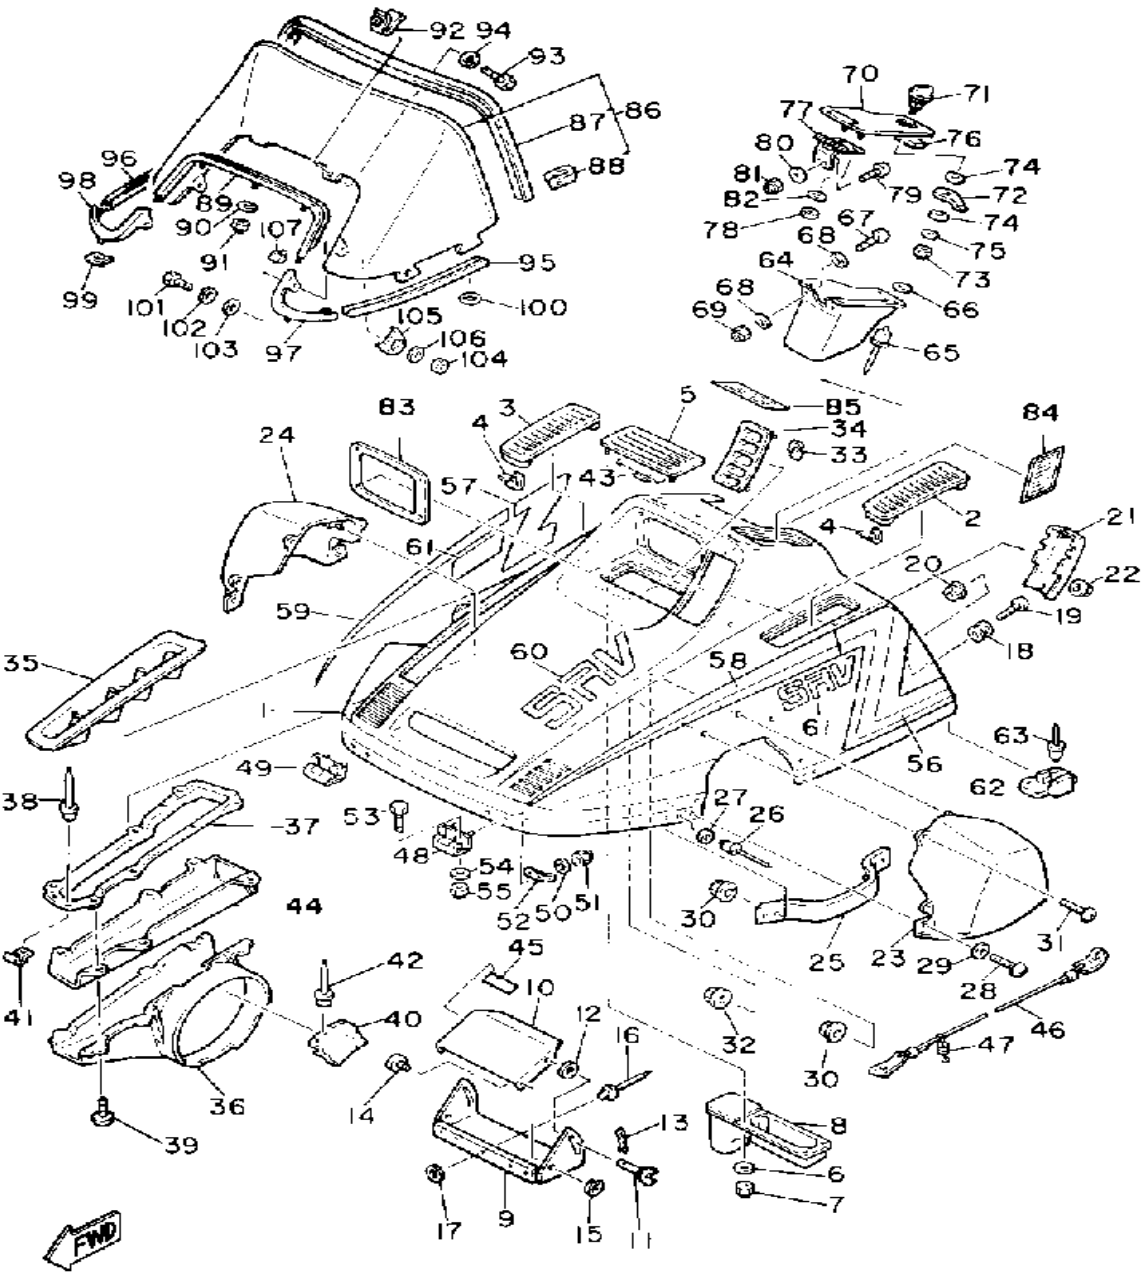

SHROUD - WINDSHIELD

82W100 7270

Ref. No.	Part Number	Description	Qty	Remarks
59	81G-77114-00-00	ORNAMENT 5	1	
60	81G-77355-00-00	EMBLEM 5	1	
61	81G-77356-00-00	EMBLEM 6	2	
62	8K4-77188-00-00	STOPPER	2	
63	90267-48086-00	RIVET, BLIND	4	
64	8K4-77188-00-00	STOPPER	1	
65	90267-48078-00	RIVET, BLIND	2	
66	90201-04325-00	WASHER, PLATE	2	
67	98516-06020-00	SCREW, PAN HEAD	2	
68	90201-06059-00	WASHER, PLATE	4	
69	95701-06300-00	NUT, NYLON	2	
70	8L9-77392-00-00	COVER, LUGGAGE BOX	1	
71	8L9-77324-00-00	KNOB	1	
72	8K4-77328-00-00	LEVER, arm fitting	1	
73	95706-05300-00	NUT, nylon	1	
74	90201-10119-00	WASHER, PLATE	2	
75	90201-05725-00	WASHER, PLATE	1	
76	8K4-77374-00-00	DAMPER 2	1	
77	8K4-77470-00-00	HINGE ASSEMBLY	1	
78	95306-05800-00	NUT (CROWN)	2	
79	98586-05016-00	SCREW, PAN HEAD	2	
80	90201-05029-00	WASHER, PLATE	2	
81	95701-05300-00	NUT, NYLON	2	
82	92906-05200-00	WASHER, PLAIN	2	
83	8K4-77165-00-00	TRIM 1	1	
84	8U7-77743-00-00	INDICATOR 3	1	
85	8Y0-77761-00-00	LABEL, WARNING 1	1	U.R.
86	8L0-77210-00-XX	WINDSHIELD (8L0-77210-00) ..	1	
87	87S-77213-00-00	. TRIM, UPPER	1	

CONTINUED ON NEXT FRAME ➤

Not For Resale
www.SmallEngineDiscount.com