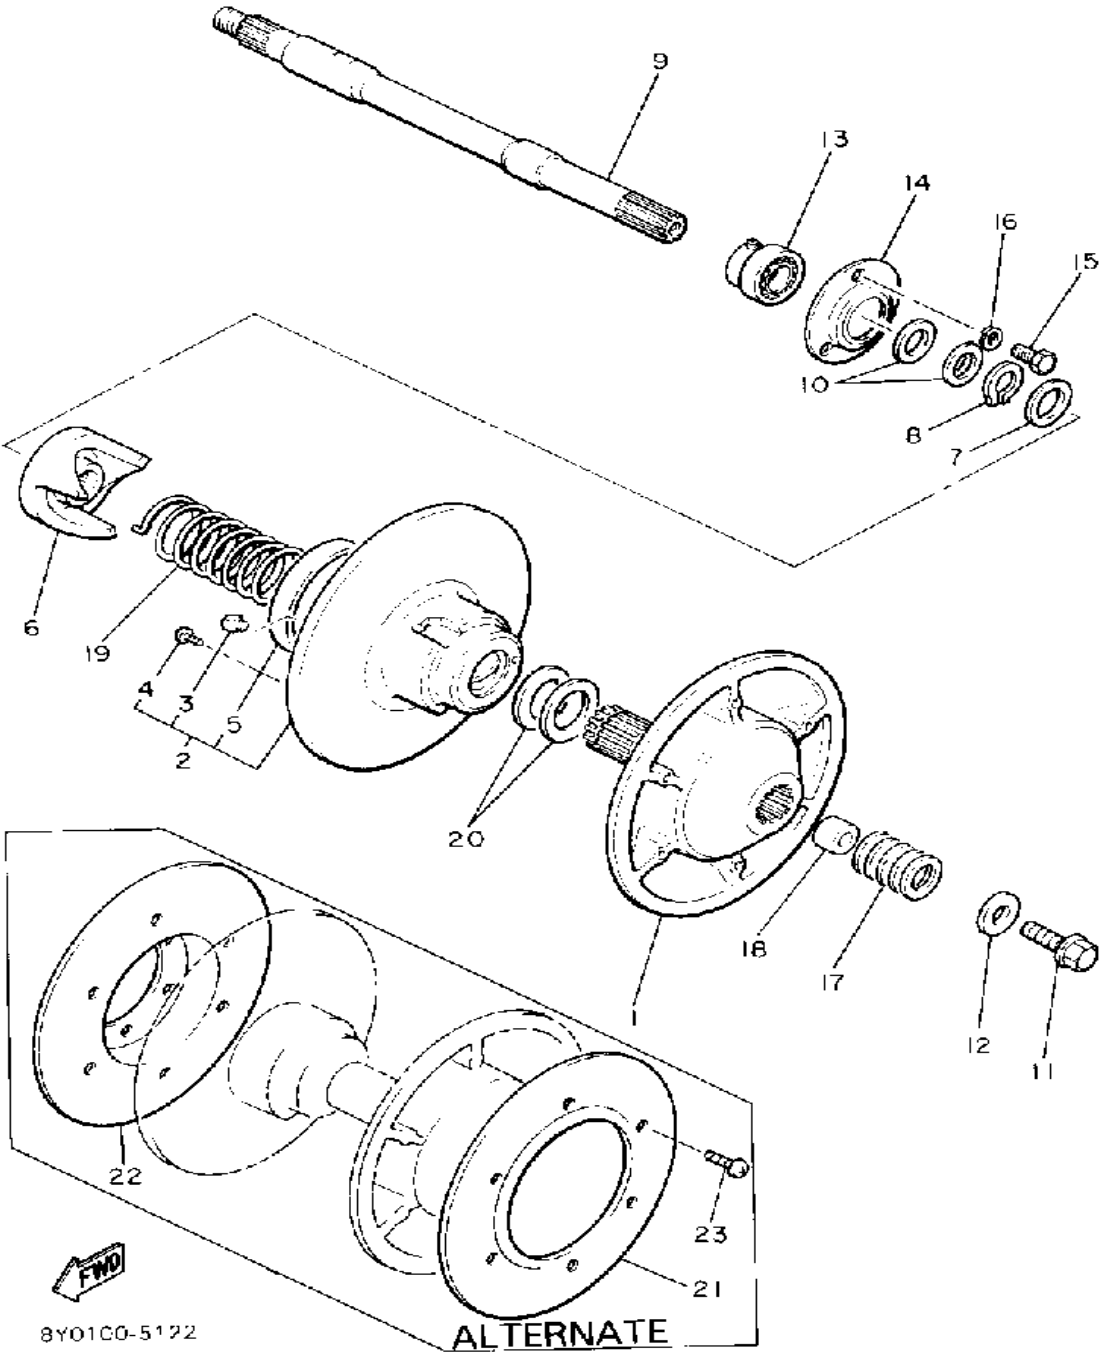

SECONDARY SHEAVE

Ref. No.	Part Number	Description	Qty	Remarks
1	80R-17660-01-00	SEC. FIXED SHEAVECOMP	1	
2	80R-17670-01-00	SEC.SLIDING SHEAVE	1	
3	8X6-17688-00-00	. SHOE, RAMP	3	
4	90154-06036-00	. SCREW, BINDING	3	
5	90380-90117-00	. BUSH, SOLID	1	ALT. PART
5	90380-90117-00	. BUSH, SOLID	1	U.R. STD
6	8U7-17684-01-00	SEAT, SEC SPRING	1	U.R. STD
6	8V0-17684-00-00	SEAT, SECONDARY SPRING	1	ALT. PART
7	90201-34684-00	WASHER, PLATE	1	
8	93440-34170-00	CIRCLIP	1	
9	82M-17681-00-00	SHAFT, SECONDARY	1	
10	90201-252F1-00	WASHER, PLATE (T0.5)	1	U.R.
10	90201-25526-00	WASHER, PLATE (T2.0)	1	U.R.
10	90201-25527-00	WASHER, PLATE (T1.0)	1	U.R.
11	90105-14175-00	BOLT, WASHER BASED	1	
12	90201-140A6-00	WASHER, PLATE	1	
13	8L8-17678-00-00	BEARING	1	
14	8K4-47631-01-00	HOUSING, BEARING	1	
15	97011-08016-00	BOLT	3	
16	92990-08100-00	WASHER	3	
17	90201-222F0-00	WASHER, PLATE (T0.5)	1	U.R.
17	90201-225A4-00	WASHER, PLATE (T1.0)	1	U.R.
18	90387-147A8-00	COLLAR	1	
19	90508-50571-00	SPRING, TORSION	1	
20	90201-345G2-00	WASHER, PLATE	2	
21	81H-17665-00-00	PLATE 1	1	
22	81H-17675-00-00	PLATE 2	1	
23	90150-05022-00	SCREW ROUND HEAD	12	ALT. PART