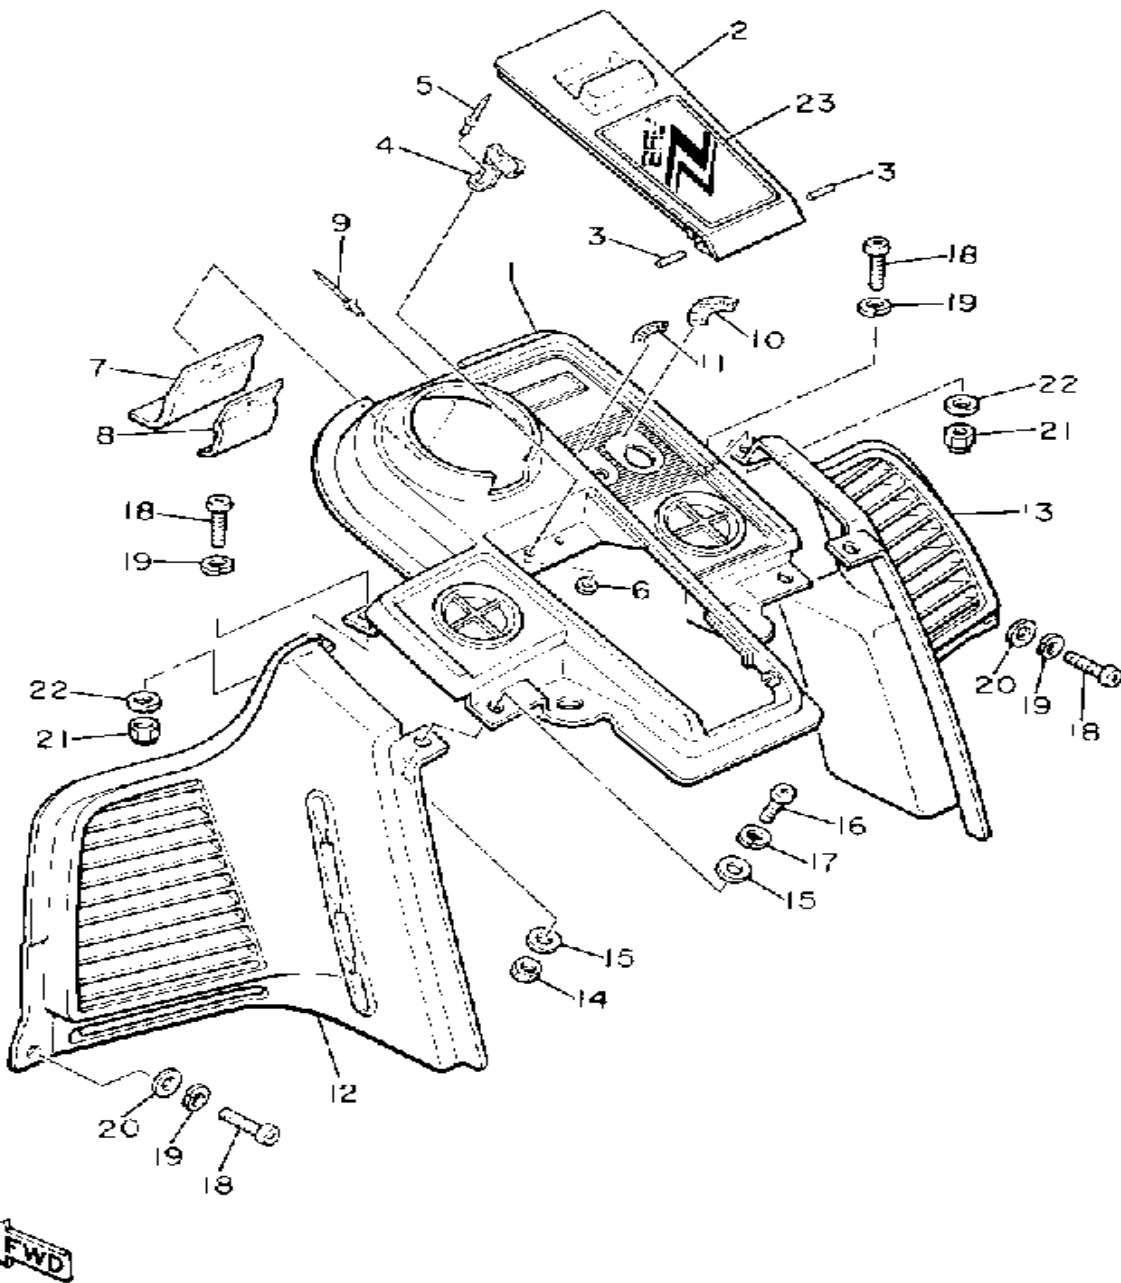

INSTRUMENT PANEL

81G100-B300

Ref. No.	Part Number	Description	Qty	Remarks
1	8Y0-77711-00-00	PANEL, INSTRUMENT	1	
2	8K4-77712-00-00	PANEL, INSTRUMENT	1	
3	8K4-77477-00-00	PIN, HINGE	2	
4	821-24794-01-00	SPRING, SEAT BACK	1	
5	90267-32072-00	RIVET, BLIND	2	
6	90201-03313-00	WASHER, PLATE	2	
7	8K4-77161-00-00	STRIP, WEATHER 1	1	
8	8K4-77185-00-00	PLATE 1	1	
9	90267-48014-00	RIVET, BLIND	1	
10	8K2-77741-00-00	INDICATOR 1	1	
11	8K4-77742-00-00	INDICATOR 2	1	
12	8K4-77131-00-00	LOUVER 1	1	
13	8K4-77132-00-00	LOUVER 2	1	
14	95380-06600-00	NUT	2	
15	90201-06059-00	WASHER, PLATE	4	
16	98506-06016-00	SCREW, PANHEAD	2	
17	92906-06100-00	WASHER, SPRING	2	
18	98516-06020-00	SCREW, PAN HEAD	4	
19	92906-06100-00	WASHER, SPRING	4	
20	90201-060A3-00	WASHER, PLATE	2	
21	95601-06100-00	NUT, U	2	
22	90201-06643-00	WASHER, PLATE	2	
23	81G-77715-00-00	ORMNT, INSTR PNL 1PANEL 1	1	
24	8V9-14437-00-00	DUCT	1	ALT. PART
25	8V9-14478-00-00	LOUVER	1	ALT. PART
26	8V9-14409-00-00	DAMPER	1	ALT. PART
27	90179-05525-00	NUT	2	ALT. PART
28	90154-05005-00	SCREW, BINDING	2	ALT. PART

Not For Resale
www.SmallEngineDiscount.com