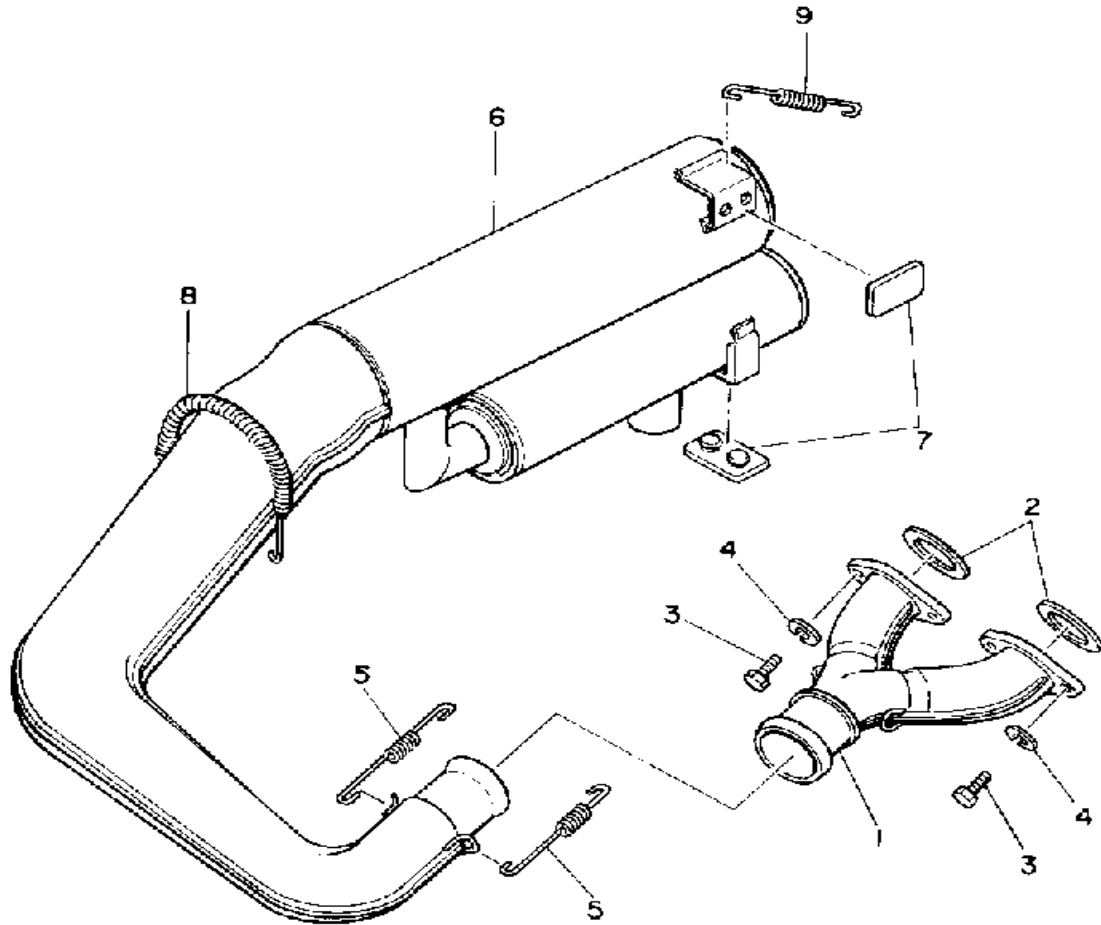

EXHAUST

Ref. No.	Part Number	Description	Qty	Remarks
1	8K4-14610-00-00	EXHAUST PIPE ASSEMBLY 1	1	
2	821-14613-01-00	GASKET, EXHAUST PIPE	2	
3	97313-08020-00	BOLT, HEXAGON	4	
4	92990-08100-00	WASHER	4	
5	90506-20272-00	SPRING, TENSION	2	
6	8L0-14710-01-00	MUFFLER ASSEMBLY L	1	
7	8A5-14728-02-00	PROTECTOR, MUFFLER 2	2	
8	90506-14207-00	SPRING, TENSION	1	
9	90506-16212-00	SPRING, TENSION	1	

8K4100-0090

Not For Resale
www.SmallEngineDiscount.com