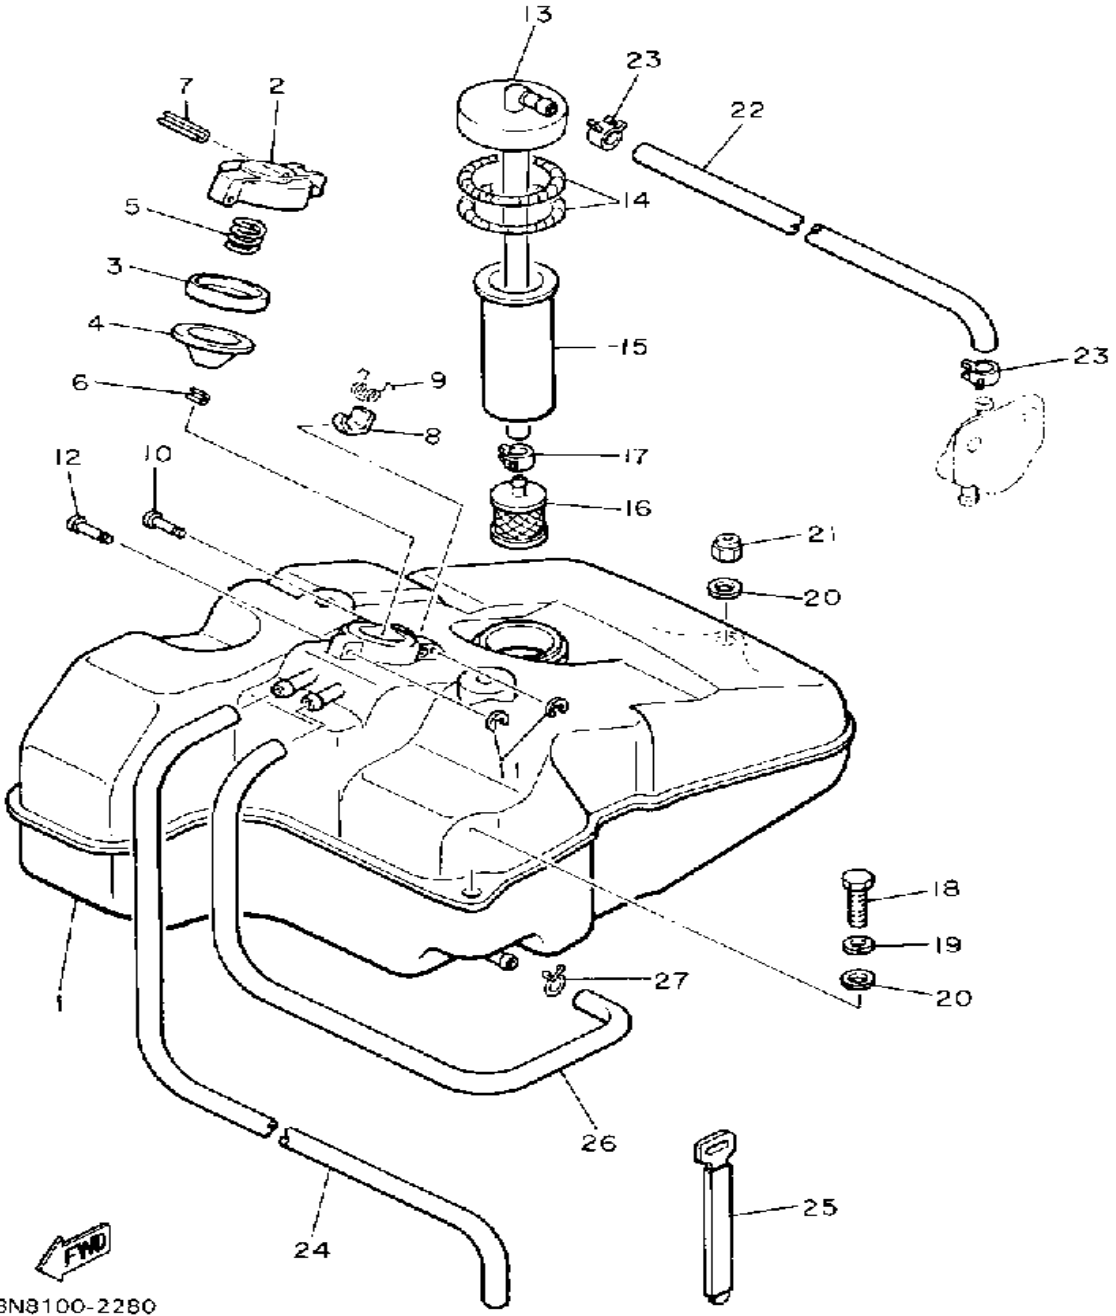

FUEL TANK

BN8100-2280

Ref. No.	Part Number	Description	Qty	Remarks
1	86P-24111-01-00	FUEL TANK (8K4-24111-01) ...	1	
2	813-24611-01-00	BODY, CAP	1	
3	813-24613-01-00	DISC, CAP	1	
4	8F7-24641-00-00	GASKET, CAP 1	1	
5	90501-20130-00	SPRING, COMPRESSION	1	
6	91609-30016-00	PIN, SPRING	1	
7	91609-25032-00	PIN, SPRING	1	
8	83M-24628-00-00	HOOK	1	
9	90508-10715-00	SPRING, TORSION	1	
10	90249-03017-00	PIN	1	
11	93430-02001-00	CIRCLIP	2	
12	90249-03016-00	PIN, SPEC'L SHAPE	1	
13	83R-24335-00-00	PIPE, SUCTION 1	1	
14	90506-06065-00	SPRING, TENSION	2	
15	8K4-24336-00-00	PIPE, SUCTION 2	1	
16	8H5-24560-00-00	FILTER ASSEMBLY	1	
17	90467-11028-00	CLIP	1	
18	90467-11028-00	CLIP	2	
19	92990-08100-00	WASHER	2	
20	90201-087A9-00	WASHER, PLATE	3	
21	95712-08300-00	NUT, LOCK	1	
22	91A20-07070-00	HOSE	1	
23	90467-11028-00	CLIP	2	
24	90446-09155-00	HOSE	1	
25	341-26397-01-00	BAND	2	
26	90446-09013-00	HOSE (90446-09079)	1	
27	90467-09026-00	CLIP	1	

Not For Resale

www.SmallEngineDiscount.com