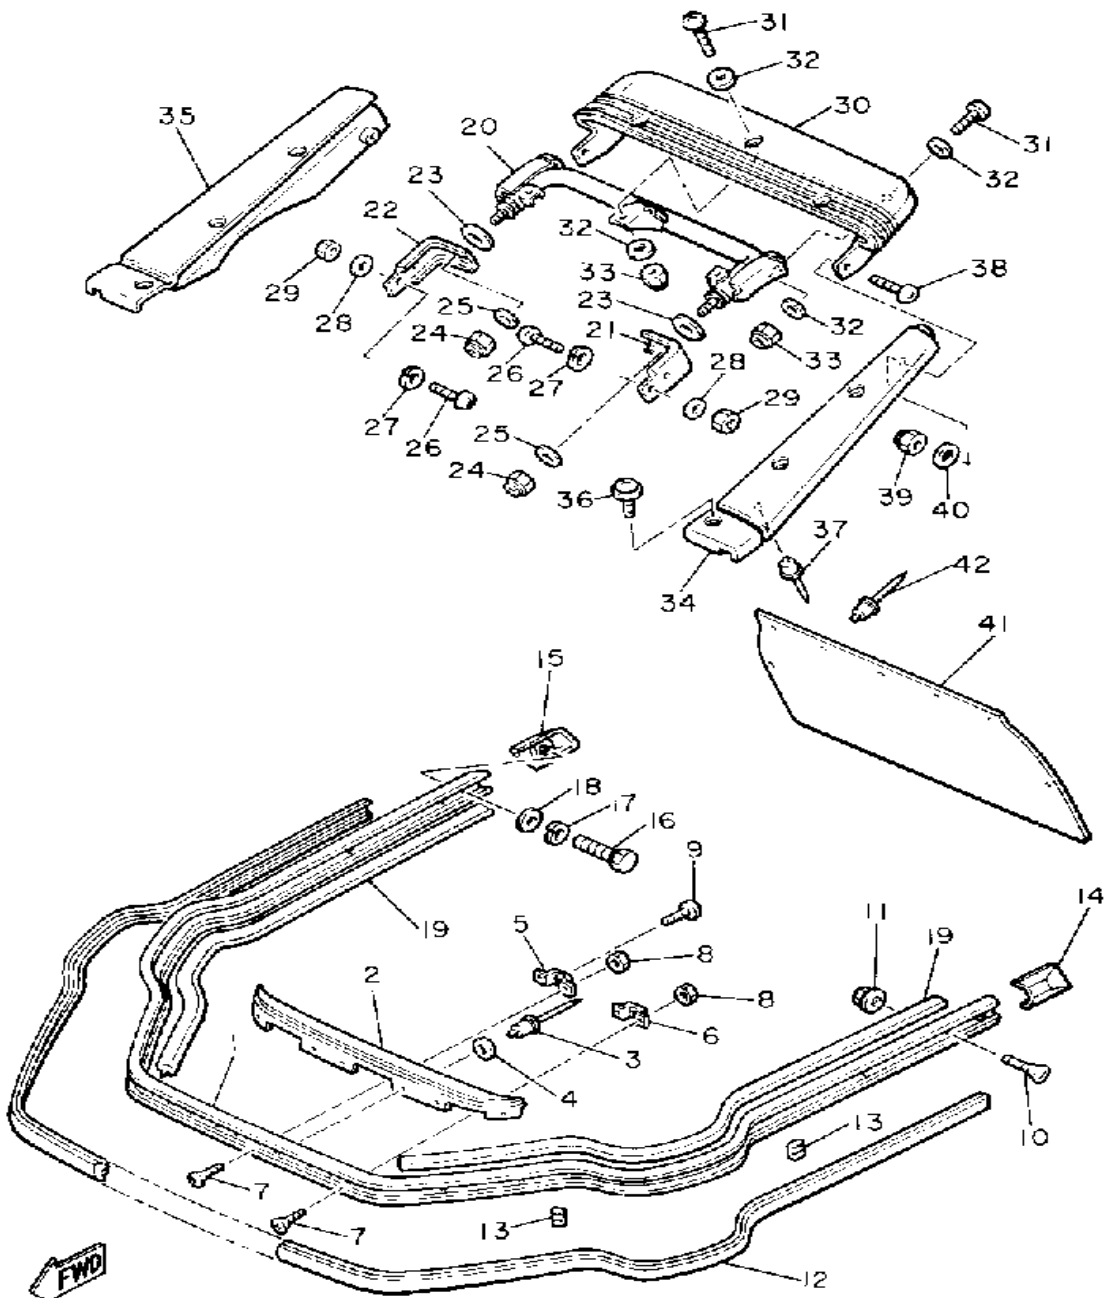

BUMPER

81G100-6290

Ref. No.	Part Number	Description	Qty	Remarks
29	95380-06600-00	NUT	4	
30	8M6-77542-00-00	BUMPER, REAR 2	1	
31	98906-05016-00	SCREW, BIND	5	
32	90201-05721-00	WASHER, PLATE	10	
33	95701-05300-00	NUT, NYLON	5	
34	8M6-77543-00-00	BUMPER, REAR 3	1	
35	8M6-77544-00-00	BUMPER, REAR 4	1	
36	90159-05083-00	SCREW, WITH WASHER	6	
37	90267-48086-00	RIVET, BLIND	4	
38	98906-06025-00	SCREW, BIND	2	
39	95701-06300-00	NUT, NYLON	2	
40	92990-06200-00	WASHER	2	
41	8X9-77595-00-00	FLAP	1	
42	90267-48086-00	RIVET, BLIND	5	

Not For Resale

www.SmallEngineDiscount.com