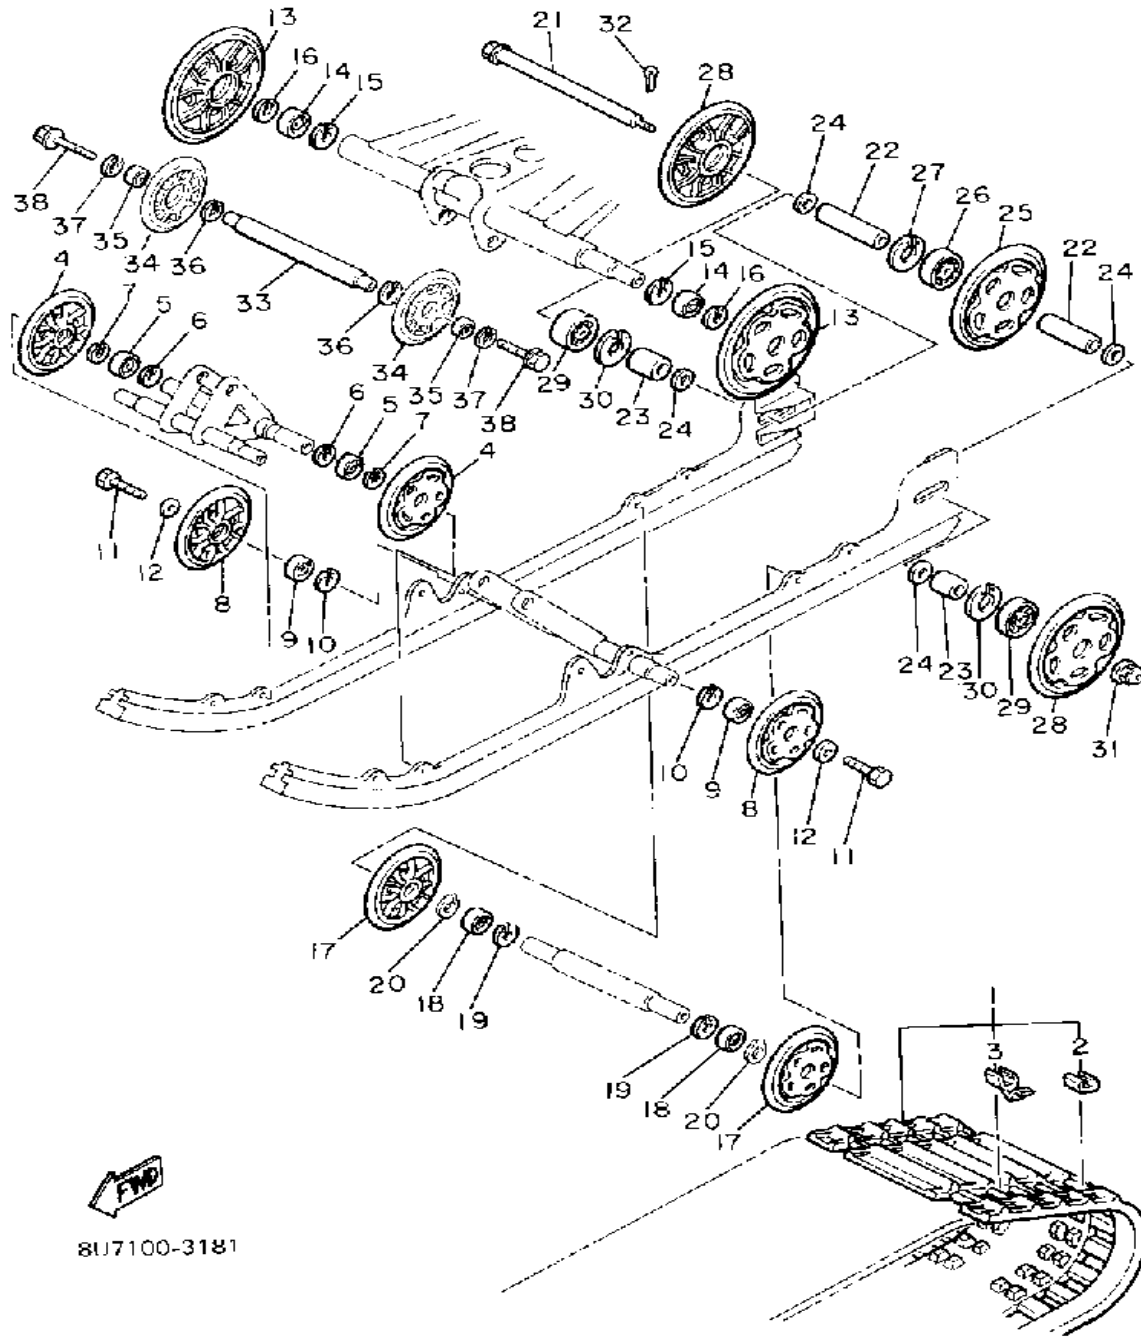

Not For Resale

www.SmallEngineDiscount.com

TRACK SUSPENSION 1

Ref. No.	Part Number	Description	Qty	Remarks
1	87F-47110-01-00	TRACK ASSEMBLY	1	
2	8A5-47113-00-00	. PLATE, REINFORCEMENT ..	48	
3	8G9-47115-00-00	. METAL, SLIDE	48	
4	87M-47320-00-00	SUSPENSION WHEEL COMP. .	2	
5	93306-00441-00	BEARING (89A) (B6004RS) ...	2	
6	99009-42500-00	CIRCLIP	2	
7	99009-20400-00	CIRCLIP	2	
8	87U-47320-00-00	SUSPENSION WHEEL COMP. .	2	
9	93306-00441-00	BEARING (89A) (B6004RS) ...	2	
10	99009-42500-00	CIRCLIP	2	
11	90109-08559-00	BOLT	2	
12	90201-08681-00	WASHER, PLATE	2	
13	8U7-47320-00-00	SUSPENSION WHEEL COMP. .	2	
14	93306-00441-00	BEARING (89A) (B6004RS) ...	2	
15	99009-42500-00	CIRCLIP	2	
16	99009-20400-00	CIRCLIP	2	
17	87M-47320-00-00	SUSPENSION WHEEL COMP. .	2	
18	93306-00441-00	BEARING (89A) (B6004RS) ...	2	
19	99009-42500-00	CIRCLIP	2	
20	99009-20400-00	CIRCLIP	2	
21	8L8-47520-01-00	REAR AXLE COMP. (8L8-47520-02-00)	1	
22	90387-202H9-00	COLLAR	2	
23	90387-203H0-00	COLLAR	2	
24	90201-20279-00	WASHER, PLATE	4	
25	8K2-47530-00-00	GUIDE WHEEL COMP.	2	
26	93306-20417-00	BEARING (B62042RS)	2	
27	99009-47500-00	CIRCLIP	2	
28	8M6-47530-00-00	GUIDE WHEEL COMP.	2	