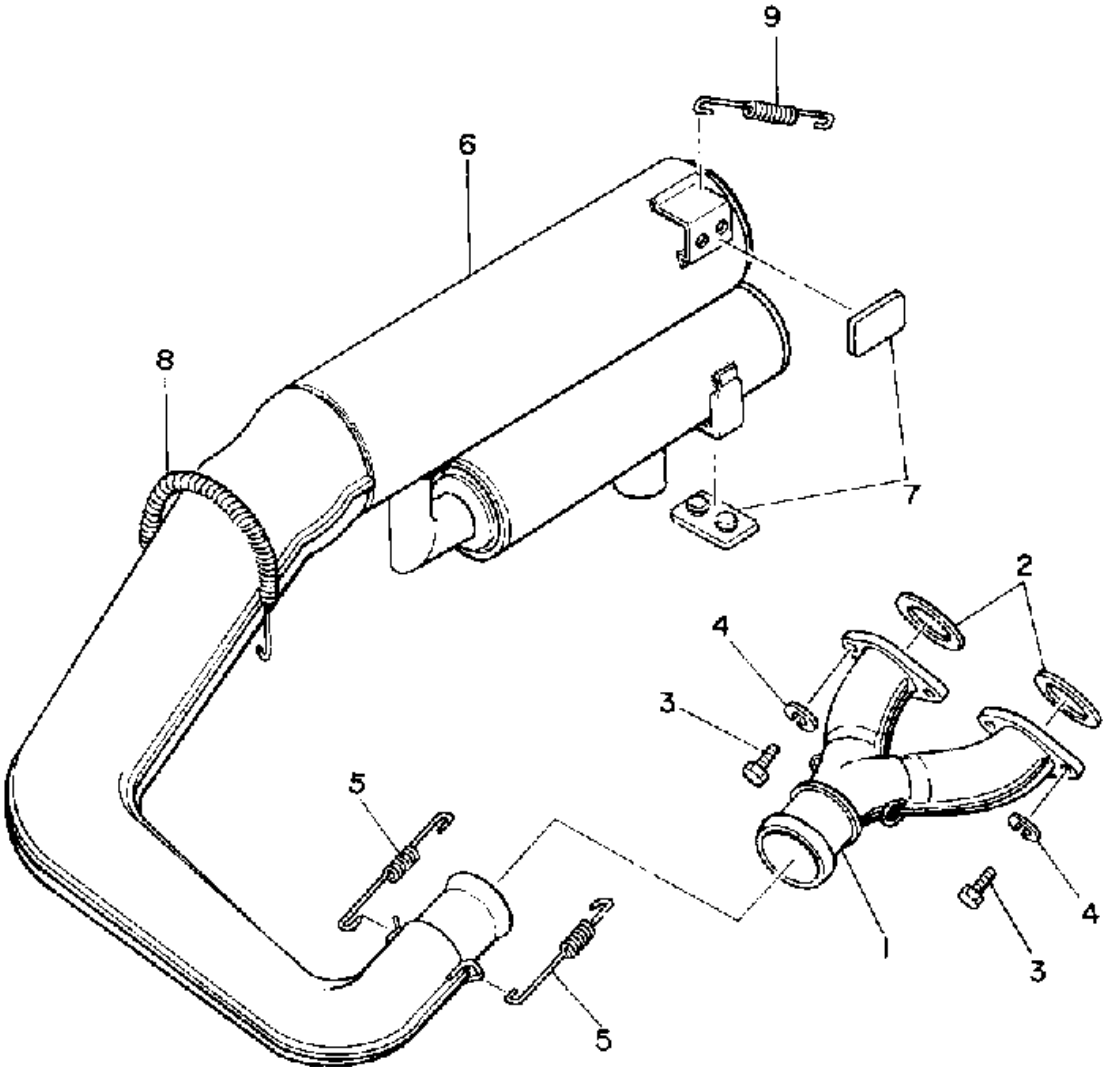

EXHAUST

Ref. No.	Part Number	Description	Qty	Remarks
1	8K4-14610-00-00	EXHAUST PIPE ASSEMBLY 1	1	
2	821-14613-01-00	GASKET, EXHAUST PIPE	2	
3	97313-08020-00	BOLT, HEXAGON	4	
4	92990-08100-00	WASHER	4	
5	90506-20272-00	SPRING, TENSION	2	
6	8L0-14710-01-00	MUFFLER ASSEMBLY L	1	
7	8A5-14728-02-00	PROTECTOR, MUFFLER 2	2	
8	90506-14207-00	SPRING, TENSION	1	
9	90506-16212-00	SPRING, TENSION	1	

BK4100-0090

Not For Resale
www.SmallEngineDiscount.com