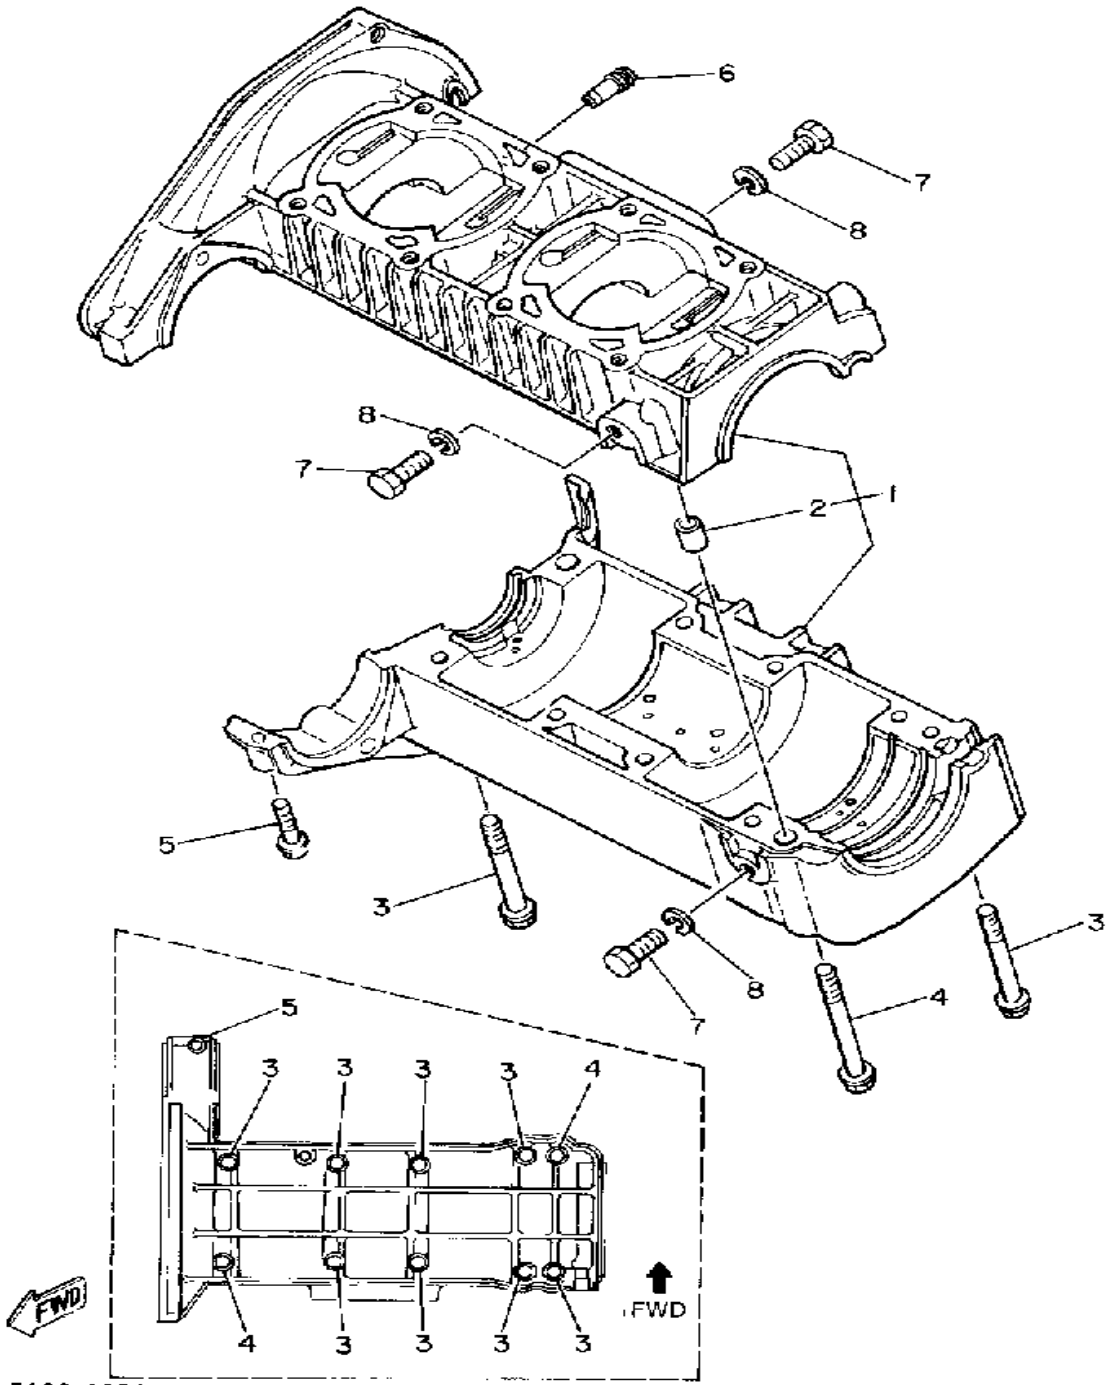

CRANKCASE

Ref. No.	Part Number	Description	Qty	Remarks
1	8H8-15100-02-00	CRANKCASE ASSEMBLY	1	
2	99510-12016-00	. PIN, DOWEL	2	
3	95811-08075-00	BOLT, FLANGE	8	
4	95822-08085-00	BOLT, FLANGE	2	
5	95811-06030-00	BOLT, FLANGE	1	
6	J38-11116-00-00	JOINT, BREATHER	1	
7	97313-08020-00	BOLT, HEXAGON	6	
8	92990-08100-00	WASHER	6	

8L8100-1030

Not For Resale

www.SmallEngineDiscount.com