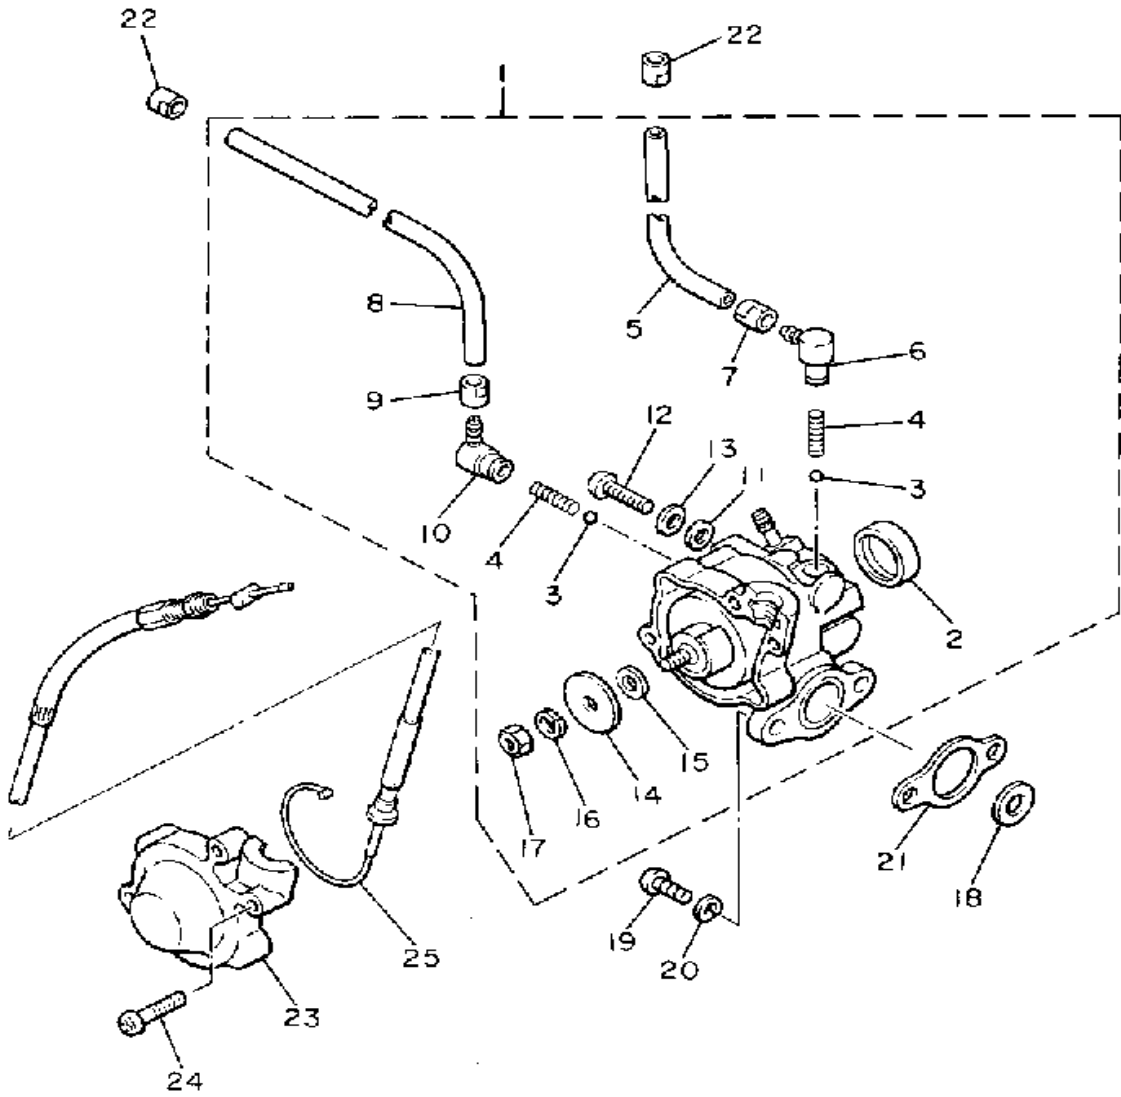

CONTINUED ON NEXT FRAME ►

Not For Resale

www.SmallEngineDiscount.com

CRANKSHAFT - PISTON

8R6100-2020

Ref. No.	Part Number	Description	Qty	Remarks
24	8A7-11685-00-00	. WASHER, CRANK PIN	1	
25	93440-78069-00	CIRCLIP	1	
26	93103-32156-00	OIL SEAL	1	
27	90280-05014-00	KEY, WOODRUFF	1	
28	90170-16182-00	NUT	1	
29	92901-16100-00	WASHER, SPRING	1	

Not For Resale

www.SmallEngineDiscount.com

OIL PUMP

8Y0100-5040

Ref. No.	Part Number	Description	Qty	Remarks
1	8V8-13101-00-00	OIL PUMP ASSEMBLY	1	
2	90338-21100-00	. PLUG	1	
3	93505-32002-00	. BALL	2	
4	90501-02018-00	. SPRING, COMPRESSION	2	
5	90446-08210-00	. HOSE	1	
6	353-13552-01-00	. NOZZLE	1	
7	90468-02025-00	. CLIP	1	
8	90446-08204-00	. HOSE	1	
9	90468-02025-00	. CLIP	1	
10	353-13552-01-00	. NOZZLE	1	
11	90430-04004-00	. GASKET	1	
12	98902-04020-00	. SCREW, BIND	1	
13	92901-04600-00	. WASHER, PLATE	1	
14	137-13138-01-00	. PLATE, ADJUSTING	1	
15	137-13137-00-03	. SHIM (0.3T)	1	U.R.
	137-13137-00-05	. SHIM (0.5T)	1	U.R.
	137-13137-00-10	. SHIM (1.0T)	1	U.R.
16	92990-05100-00	. WASHER, SPRING	1	
17	95380-05600-00	. NUT	1	
18	90201-08624-00	WASHER, PLATE	1	
19	98580-05016-00	SCREW, PAN HEAD	2	
20	92990-05100-00	WASHER, SPRING	2	
21	3MT-13116-00-00	GASKET, PUMP CASE (8Y0-13116-00)	1	
22	90468-02025-00	CLIP	2	
23	8A5-13146-01-00	COVER, ADJUST PULLEY	1	
24	98506-04018-00	SCREW, PAN HEAD	3	
25	8L8-26320-02-00	PUMP CABLE ASSEMBLY	1	