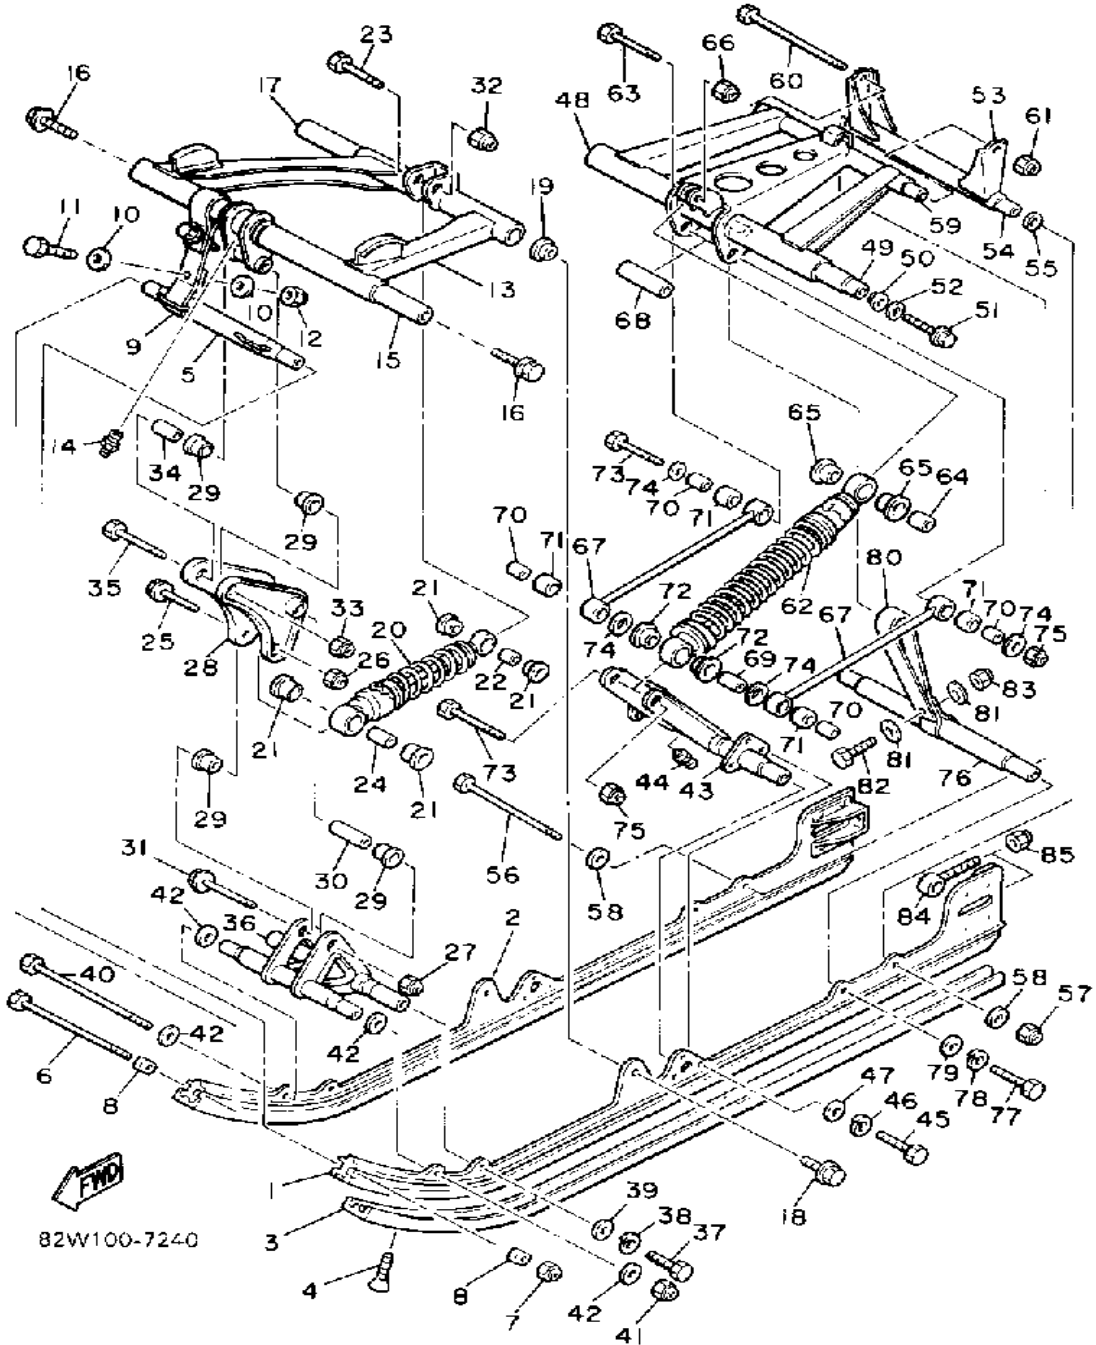

TRACK SUSPENSION 2

Ref. No.	Part Number	Description	Qty	Remarks
85	95701-10300-00	NUT, FLANGE (95702-10300)	.. 2	

Not For Resale

www.SmallEngineDiscount.com