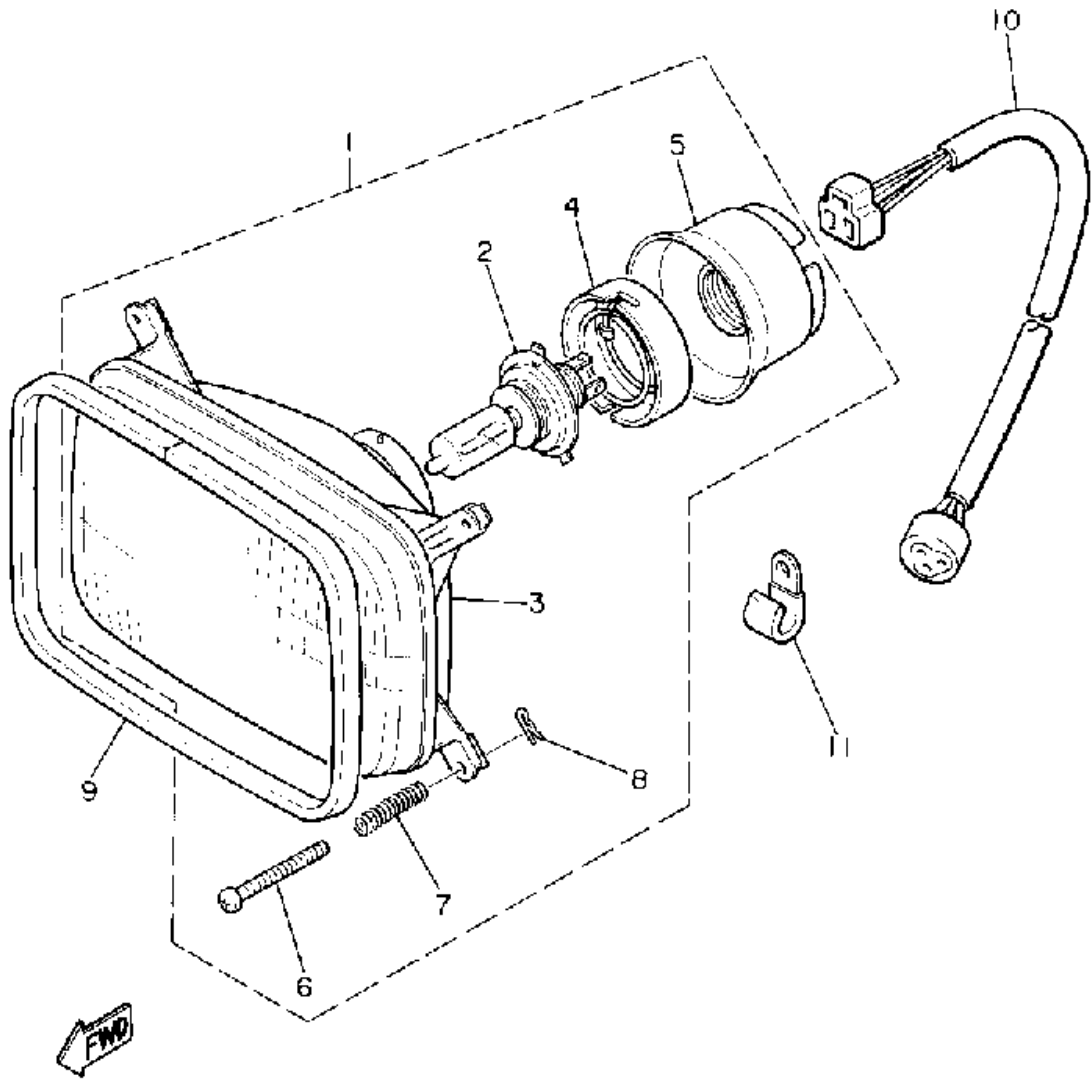

8YO100-5321

Not For Resale
www.SmallEngineDiscount.com

HEADLIGHT

Ref. No.	Part Number	Description	Qty	Remarks
1	8M6-84310-00-00	HEADLIGHT UNIT ASSEMBLY	1	
2	5V2-84314-00-XX	. BULB, HL 12V60/55W (2F9-84314-00)	1	LM
3	8K4-84320-00-00	. LENS ASSEMBLY	1	
4	8A7-84312-00-00	. HOLDER, SOCKET	1	
5	8A7-84397-01-00	. COVER, SOCKET	1	
6	8M6-84331-00-00	. SCREW, RIM ADJUSTING (8A5-84331-00-00)	4	
7	8A5-84332-00-00	. SPRING, SCREW	4	
8	8K4-84374-00-00	. CLIP	4	
9	8T7-84366-00-00	DAMPER, HEADLIGHT 1	1	
10	83W-84359-00-00	CORD, headlight	1	
11	90465-08028-00	CLAMP	2	