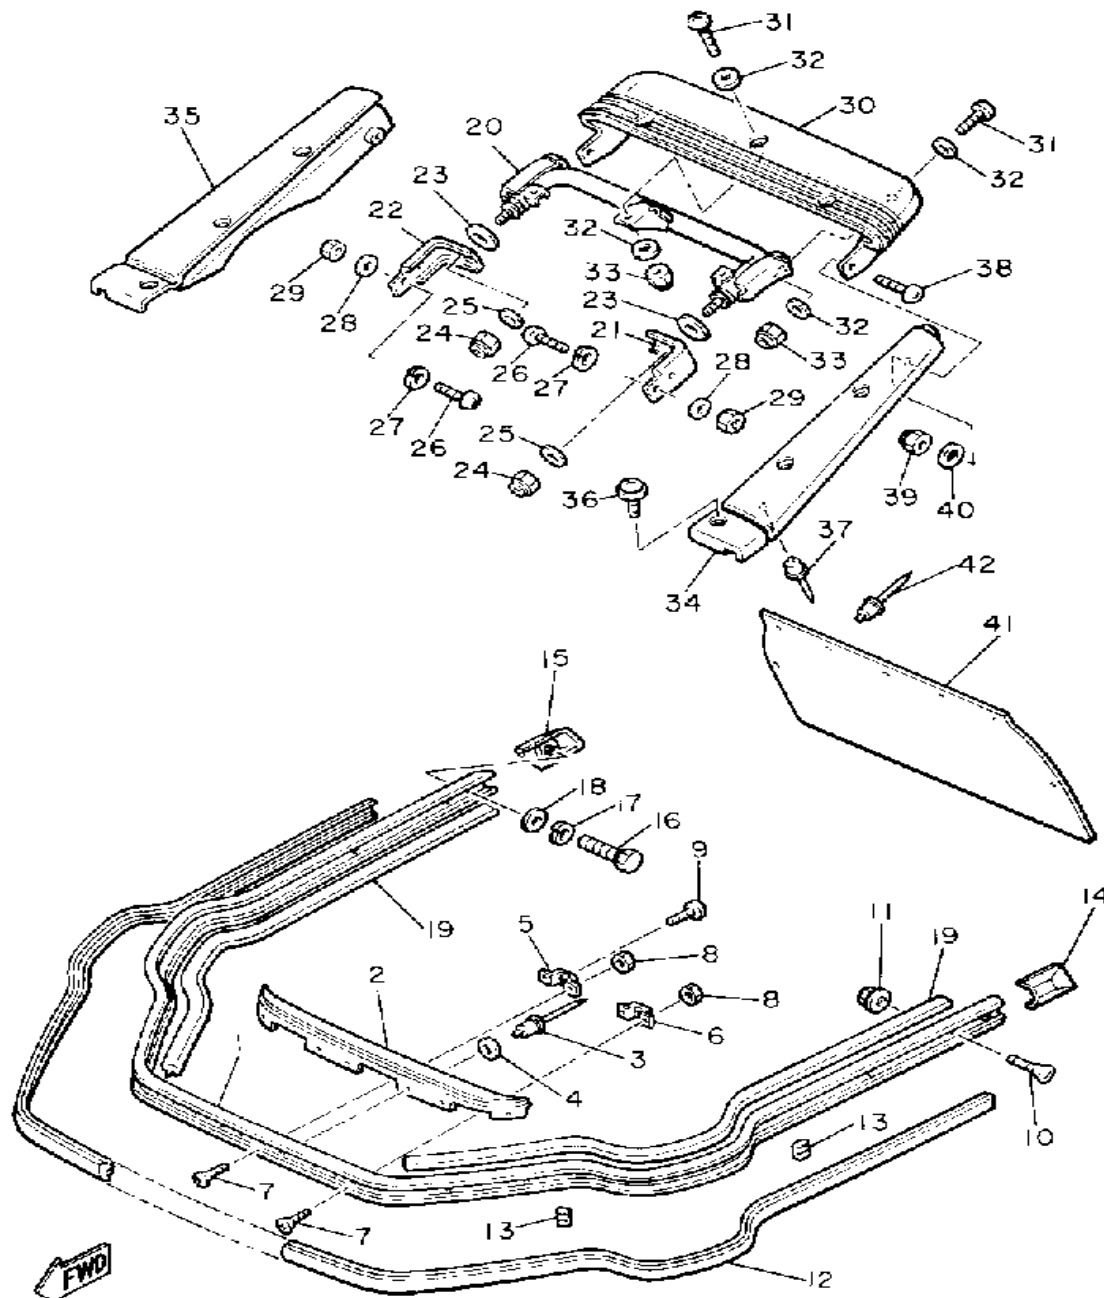

BUMPER

81G100-6290

Ref. No.	Part Number	Description	Qty	Remarks
1	8R6-77511-00-00	BUMPER, FRONT 1	1	
2	8R6-77512-00-00	BUMPER, FRONT 2	1	
3	90267-48079-00	RIVET, BLIND	6	
4	90201-04325-00	WASHER, PLATE	6	
5	8N8-77531-00-00	BRACKET, FRONT L (L.H)	1	
6	8N8-77532-00-00	BRACKET, FRONT R (R.H)	2	
7	98701-06012-00	SCREW, FLAT HEAD (92701-06012)	6	
8	95701-06500-00	NUT, FLANGE	6	
9	98980-06016-00	SCREW, BINDING	3	
10	98701-06014-00	SCREW, FLAT HEAD	10	
11	95701-06500-00	NUT, FLANGE	10	
12	8R6-77516-00-00	BUSH, RUBBER 2	1	
13	8R6-77527-00-00	PLATE, BACK UP	4	
14	8N8-77523-00-00	END, BUMPER	1	
15	8N8-77524-00-00	END, BUMPER	1	
16	97313-06016-00	BOLT, HEXAGON	2	
17	92995-06100-00	WASHER, SPRING	2	
18	92990-06600-00	WASHER, PLATE	2	
19	8T3-77515-00-00	BUSH, RUBBER 1	4	
20	8M6-77541-00-00	BUMPER, REAR 1	1	
21	8M6-77525-01-00	WASHER 1	1	
22	8M6-77526-01-00	WASHER 2	1	
23	90201-12195-00	WASHER, PLATE	2	
24	95701-10300-00	NUT, FLANGE (95702-10300)	2	
25	92990-10200-00	WASHER, PLAIN	2	
26	98980-06020-00	SCREW, BIND	4	
27	92995-06100-00	WASHER, SPRING	4	
28	92990-06600-00	WASHER, PLATE	4	

CONTINUED ON NEXT FRAME ►

Not For Resale

www.SmallEngineDiscount.com