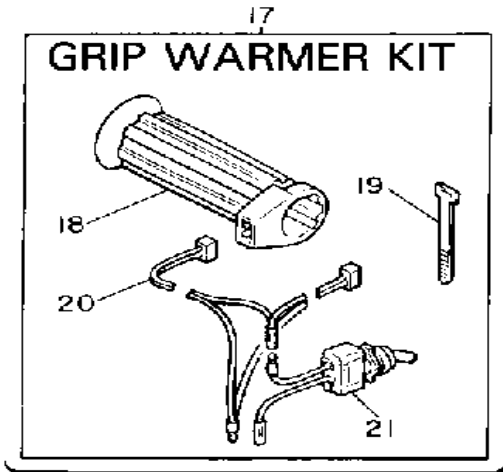

HANDLE SWITCH - LEVER

Ref. No.	Part Number	Description	Qty	Remarks
1	88R-W8291-00-00	LEVER HOLDER ASSEMBLY (LEFT)	1	
2	8H8-83912-00-00	. LEVER 1	1	
3	90157-05027-00	. SCREW, PAN HEAD	2	
4	98501-05040-00	. SCREW, PAN HEAD (98502-05040)	1	
5	95701-05300-00	. NUT, NYLON	1	
6	82A-83930-00-00	. LEVER LOCK ASSEMBLY	1	
7	802-83913-00-00	. COLLAR, LEVER 1	1	
8	97780-30312-00	. SCREW, tapping	2	
9	92990-05200-00	. WASHER, PLAIN	1	
10	8H8-83950-01-00	BEAM SWITCH ASSEMBLY (8K4-83950-01-00)	1	
11	88R-82530-00-00	STOP SWITCH ASSEMBLY	1	
12	84R-82720-00-00	LEVER HOLDER ASSEMBLY (RIGHT)	1	
13	8V0-42138-00-00	. LEVER, THROTTLE	1	
14	84R-82575-09-00	. ENGINE STOP SWITCH ASSEMBLY	1	
15	4A5-85720-00-00	OIL LVL GAUGE ASSEMBLY (8K2-85720-00)	1	
16	341-26397-01-00	BAND	1	
17	80K-2626A-00-00	. GRIP, WARMER	2	
18	437-83936-01-00	. BAND, SWITCH CORD	2	
19	80X-82318-00-00	. WIRE, SUB-LEAD	2	
20	82J-82917-00-00	. SWITCH	1	

Not For Resale

www.SmallEngineDiscount.com