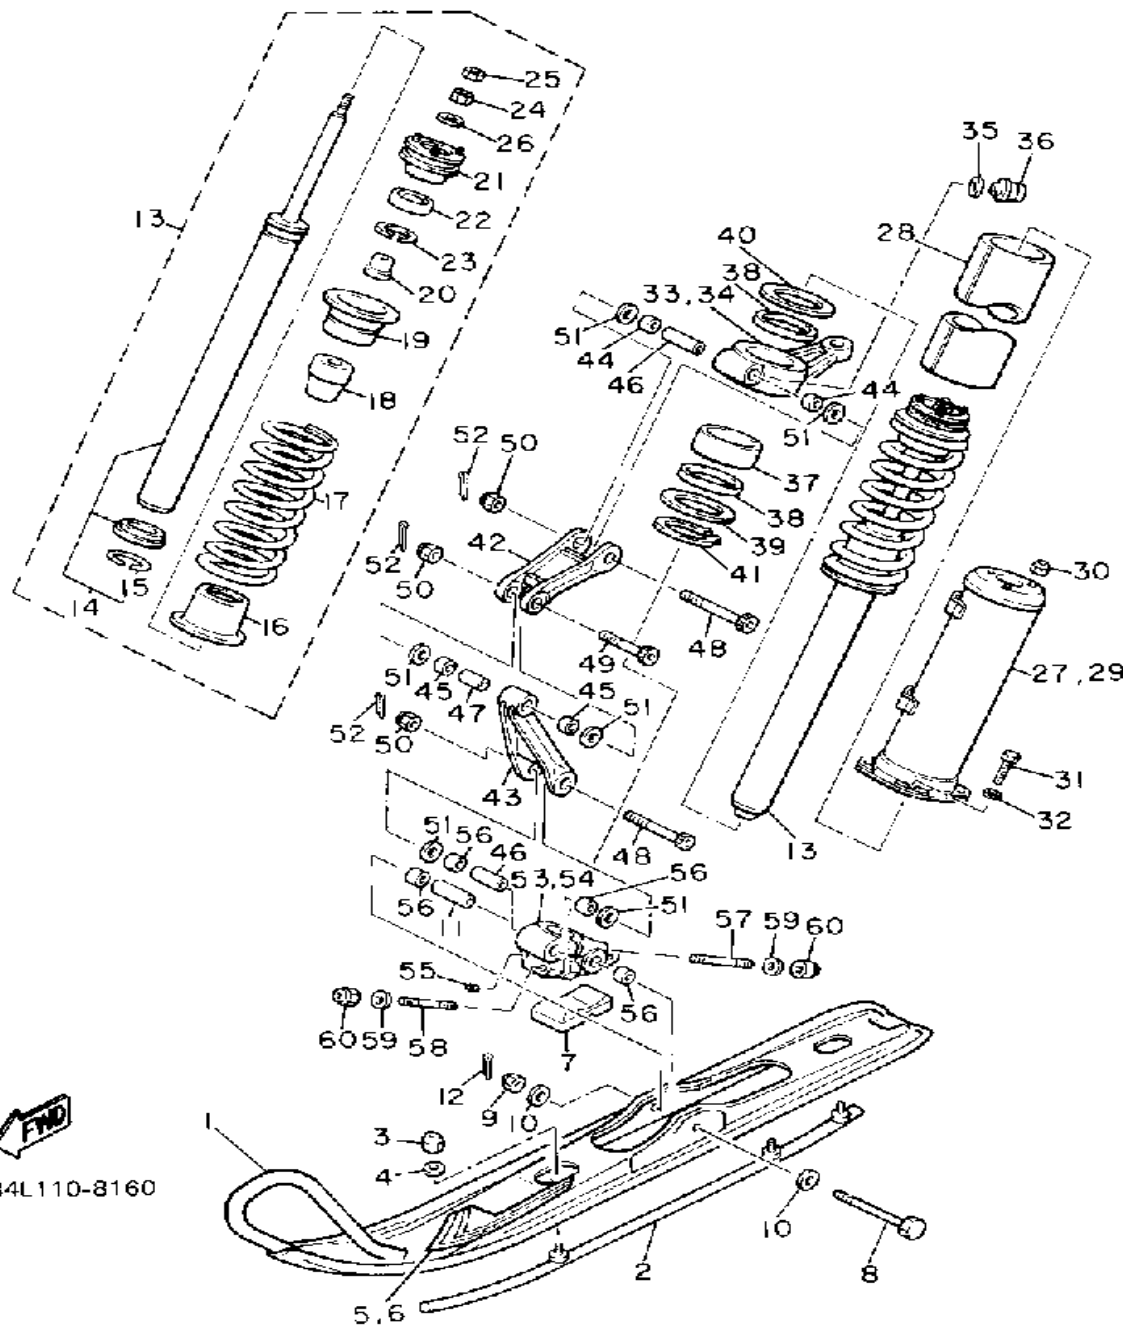

SKI

84L110-8160

Ref. No.	Part Number	Description	Qty	Remarks
1	82M-23710-03-00	SKI 1	2	
2	(82M-23731-01-00)	RUNNER 1	2	
3	95616-08100-00	NUT, U	6	
4	92906-08600-00	WASHER	6	
5	81H-77365-00-00	EMBLEM 0	1	
6	81H-77366-00-00	EMBLEM 1	1	
7	82M-23743-00-00	STOPPER 1	2	
8	90102-10050-00	BOLT, WITH HOLE	2	
9	95706-10300-00	NUT, NYLON	2	
10	92906-10600-00	WASHER	4	
11	90387-106J3-00	COLLAR	2	
12	91490-20020-00	PIN, COTTER	2	
13	84L-2376A-00-00	ABSORBER ASSEMBLY 1	2	
14	84L-22401-00-00	. DAMPER SUB-ASSEMBLY.	1	
15	93440-36087-00	. . CIRCLIP, OUTER	1	
16	8L9-23777-00-00	. SEAT, SPRING 2	1	
17	90501-75612-00	. SPRING, COMPRESSION	1	
18	8L0-22493-00-00	. BUMP, STOP	1	
19	8L0-23788-00-00	. PLATE, BACK UP	1	
20	90387-100A5-00	. COLLAR	1	
21	8L0-2376H-00-00	. HOLDER, BEARING	1	
22	93306-20226-00	. BEARING	1	
23	99009-35500-00	. CIRCLIP	1	
24	90170-08220-00	. NUT	1	
25	95333-08600-00	. NUT	1	
26	90201-08107-00	. WASHER, PLATE	1	
27	8L9-2376J-00-00	HOLDER, ABSORBER	2	
28	8L0-2376R-00-00	PROTECTOR	2	
29	8M6-77553-00-00	PROTECTOR 3	2	

CONTINUED ON NEXT FRAME ➤

Not For Resale

www.SmallEngineDiscount.com