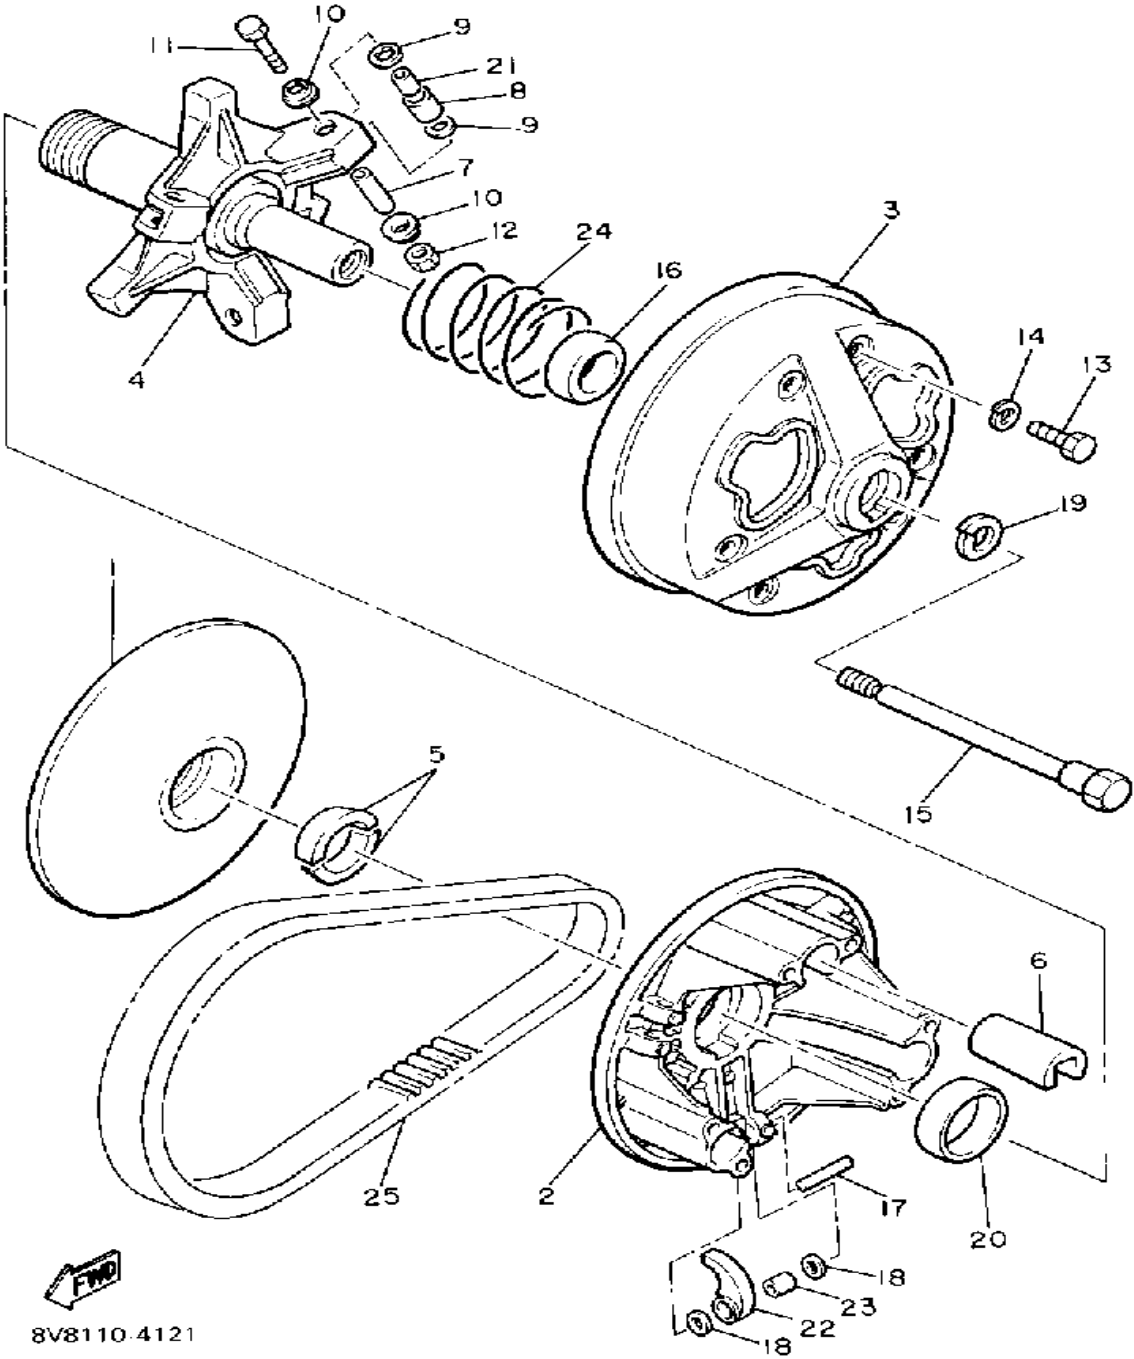

PRIMARY SHEAVE

8V8110.4121

Ref. No.	Part Number	Description	Qty	Remarks
1	84J-17611-00-00	SHEAVE, PRIMARY FIXED	1	
2	8V0-17621-01-00	SHEAVE, PRIMARY SLIDING	1	
3	8V0-17631-00-00	CAP	1	
4	82M-17640-01-00	SPIDER, COMPLETE	1	
5	8V0-17639-00-00	STOPPER	2	
6	88X-17653-00-00	SLIDER	3	
7	90387-086G4-00	COLLAR	3	
8	90387-096J5-00	COLLAR	3	
9	90202-08205-00	WASHER, PLATE	6	
10	90208-05036-00	WASHER, CONICAL SPR	6	
11	97022-05035-00	BOLT	3	
12	95612-05100-00	NUT, U	3	
13	97012-06030-00	BOLT	6	
14	92995-06100-00	WASHER, SPRING	6	
15	8V0-17647-00-00	BOLT (L=156.5MM)	1	
16	90389-28032-00	BUSH	1	
17	93607-44190-00	PIN, DOWEL	3	
18	90201-077F5-00	WASHER, PLATE	6	
19	92901-16100-00	WASHER, SPRING	1	
20	90389-40029-00	BUSH	1	
21	90380-08132-00	BUSH, SOLID	3	
22	8V0-W176A-00-00	WEIGHT, WITH BUSH	3	
23	90386-07152-00	BUSH	3	
24	90501-523A4-00	SPRING, GOLD/WHITE	1	U.R. STD
	90501-555A1-00	SPRING, compression	1	ALT. PART
25	82M-00000-51-00	CLUTCH TUNE-UP KIT	1	MARKED W/+
	82M-17601-19-00	PRIMARY SHEAVE ASSEMBLY	1	MARKED W/*
	8F2-17641-01-00	V-BELT	1	

Not For Resale

www.SmallEngineDiscount.com