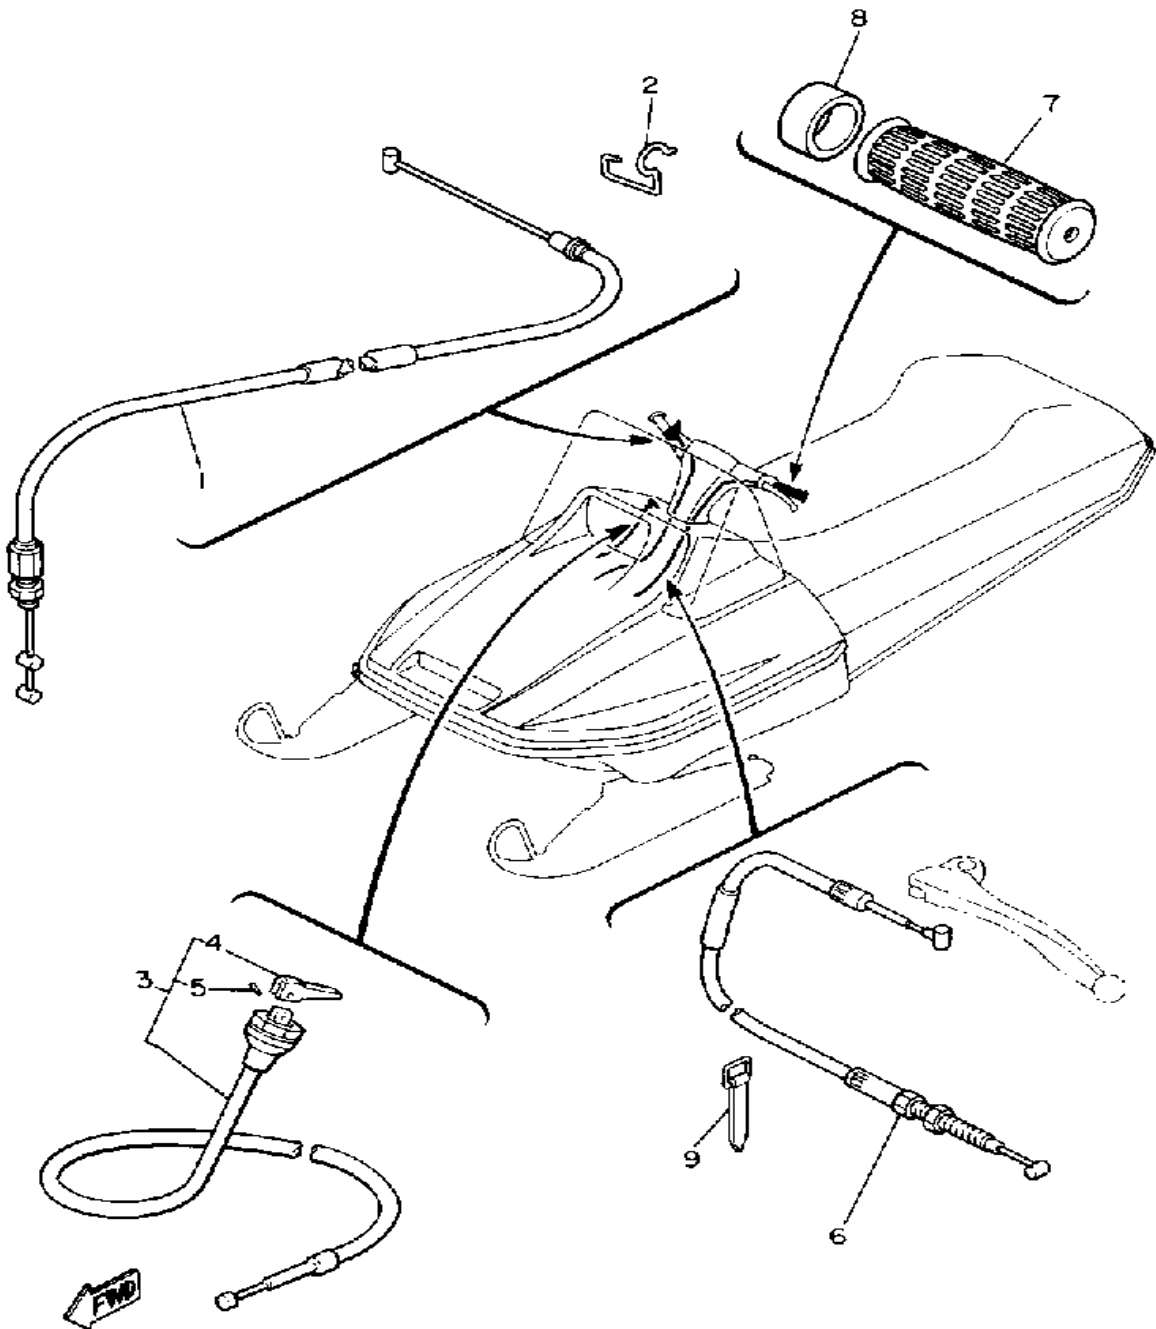

Not For Resale

www.SmallEngineDiscount.com

STEERING GATE

Ref. No.	Part Number	Description	Qty	Remarks
1	8K4-23871-00-00	GATE, STEERING	1	
2	97313-06013-00	UNAVAILABLE IN PRICE BOOK	4	
3	92995-06100-00	WASHER, SPRING	4	
4	92901-06600-00	WASHER	4	
5	95816-08016-00	BOLT, FLANGE	4	
6	8L8-23883-00-00	BRACKET 3	1	
7	8L8-23884-00-00	BRACKET 4	1	
8	90267-48053-00	RIVET, BLIND	8	
9	90201-04325-00	WASHER, PLATE	8	
10	8K4-23886-00-00	BRACKET 6	1	
11	8U9-28100-00-00	TOOL KIT (8V9-28100-00)	1	
12	8U5-21945-00-00	BRACKET, TL BX FTNG (8N8-21945-01)	1	
13	90267-48079-00	RIVET, BLIND	2	
14	90201-04325-00	WASHER, PLATE	2	
15	4J2-82131-01-00	BAND, BATTERY	1	

8Y0100-5182

Not For Resale

www.SmallEngineDiscount.com

CONTROL - CABLE

Ref. No.	Part Number	Description	Qty	Remarks
1	8Y0-26311-00-00	CABLE, THROTTLE 1	1	
2	90465-10189-00	CLAMP	1	
3	8Y0-26331-00-00	CABLE, STARTER 1	1	
4	8L2-26374-00-00	. END, CABLE 3	1	
5	91609-30010-00	. PIN, SPRING	1	
6	8K4-26340-00-00	CABLE, BRAKE	1	
7	801-26241-01-00	GRIP	2	
8	90387-22726-00	COLLAR	1	
9	341-26397-01-00	BAND	1	