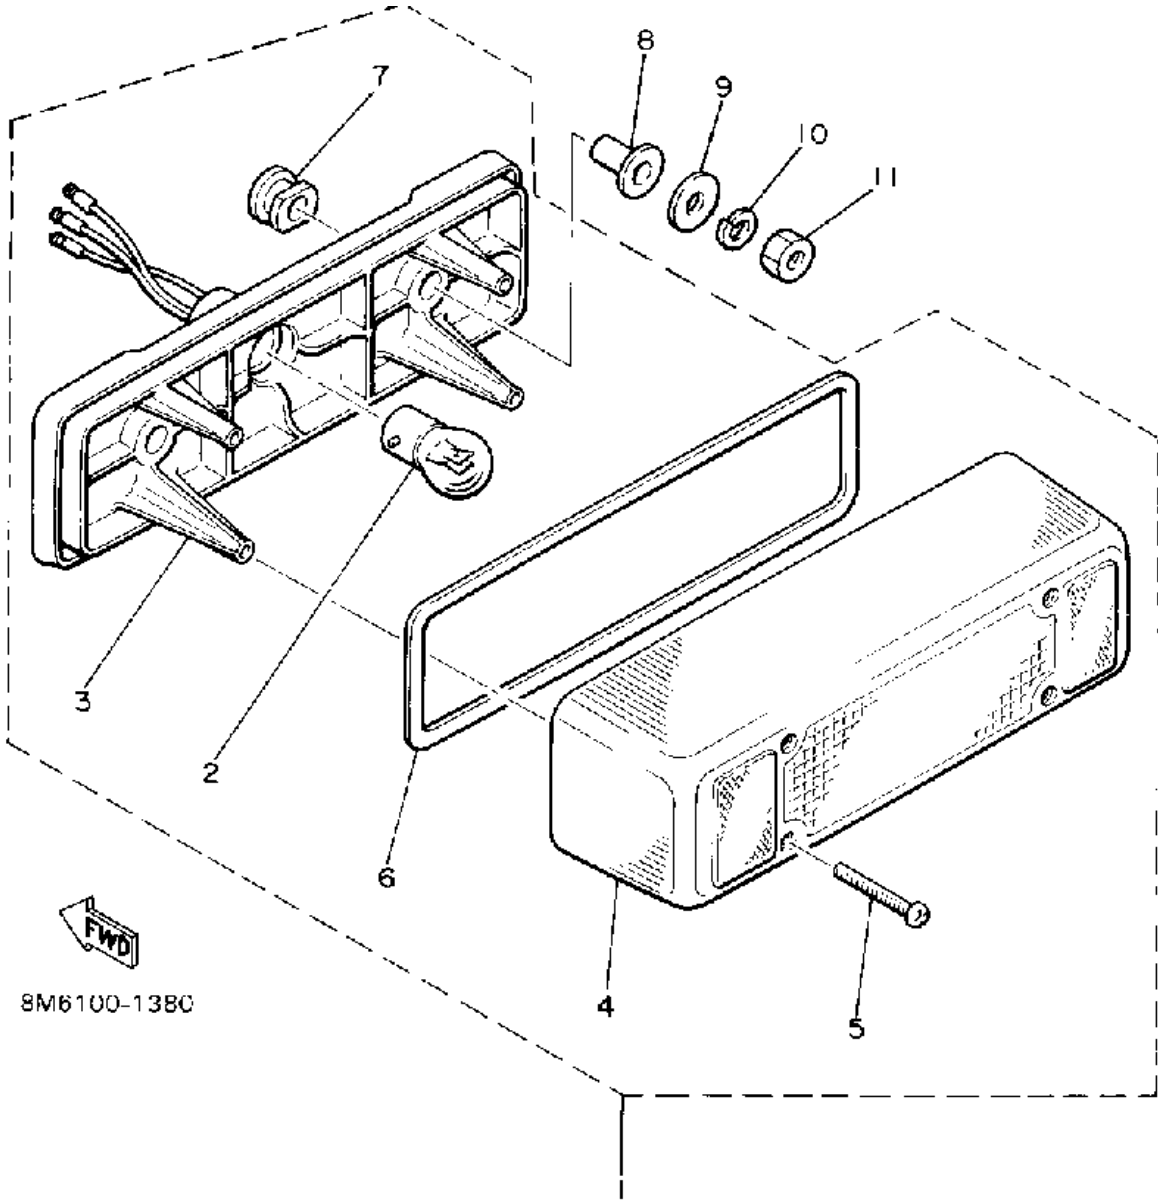

TAILLIGHT

Ref. No.	Part Number	Description	Qty	Remarks
1	8K4-84710-00-00	TAILLIGHT UNIT ASSEMBLY ..	1	
2	137-84714-61-00	. BULB, TL 12V23/8W (J50-83311-00)	1	
3	8K4-84711-00-00	. BASE, TAILLIGHT	1	
4	8K4-84721-00-00	. LENS, TAILLIGHT	1	
5	97780-40130-00	. SCREW, PANHEAD TAPPING (97701-40130-00)	4	
6	87M-84723-00-00	. GASKET, TAIL LENS	1	
7	8K4-84718-00-00	. GROMMET	2	
8	90387-066N1-00	COLLAR	2	
9	90201-06407-00	WASHER, PLATE (90201-06747-00)	2	
10	92995-06100-00	WASHER, SPRING	2	
11	95380-06600-00	NUT	2	

FWD
8M6100-138C

Not For Resale
www.SmallEngineDiscount.com