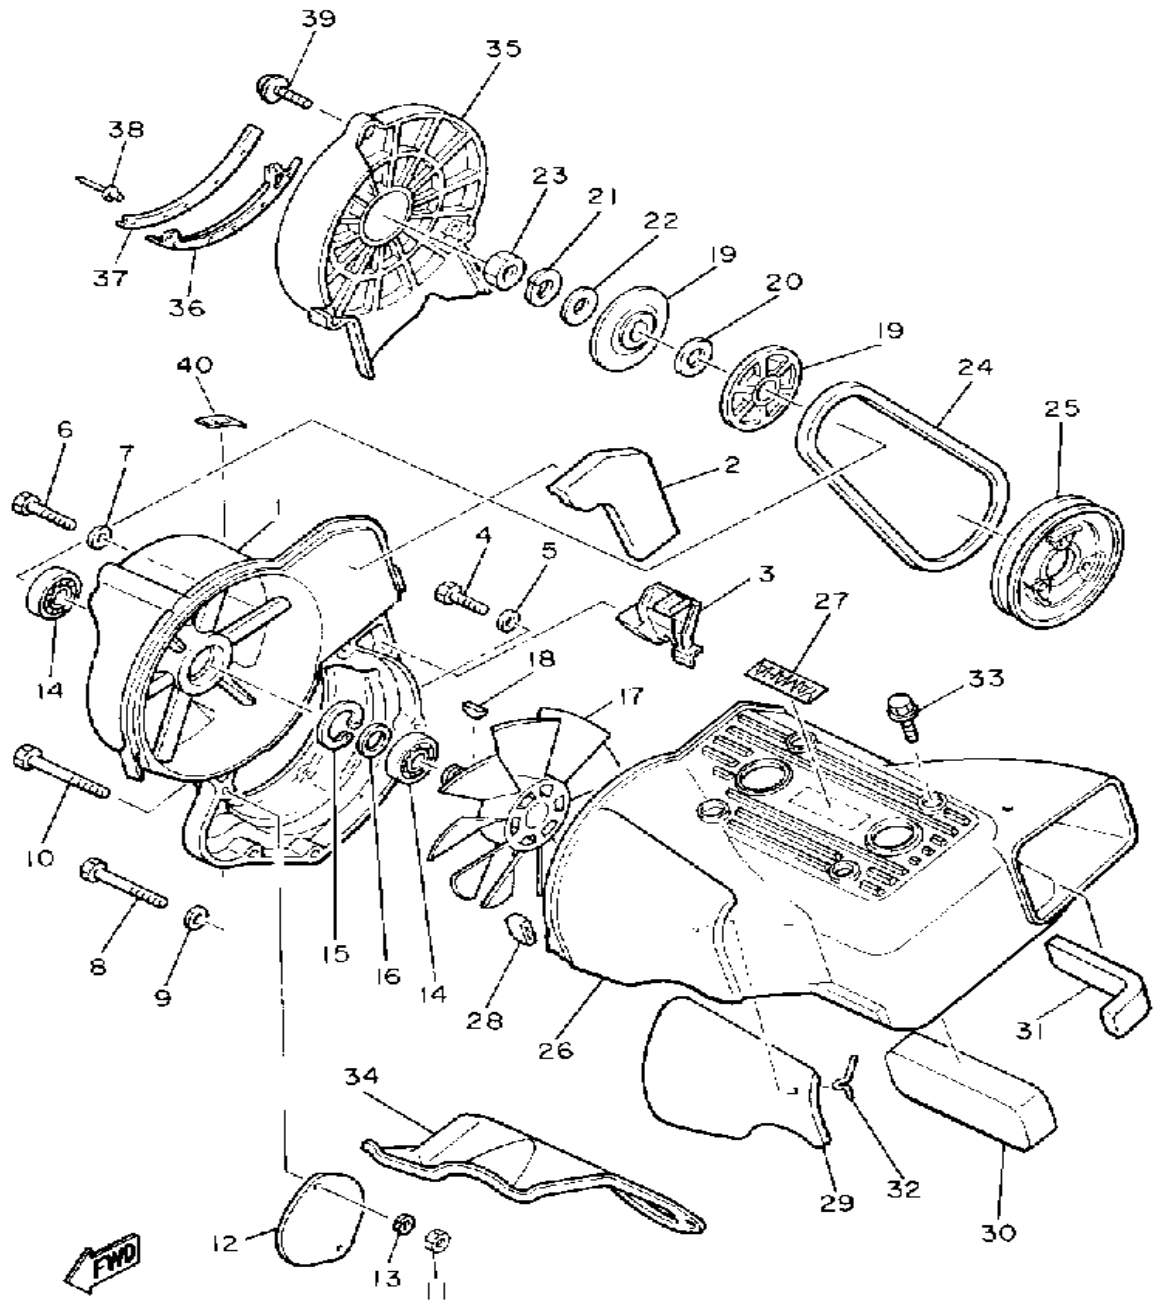

AIR SHROUD - FAN

31G100-6030

Ref. No.	Part Number	Description	Qty	Remarks
1	88F-12621-01-00	CASE, FAN	1	
2	8Y0-12679-00-00	DAMPER, SHROUD 6	1	
3	8Y0-12658-00-00	DAMPER, AIR SHROUD 1	1	
4	97313-08035-00	BOLT, HEXAGON	2	
5	92990-08600-00	WASHER, PLATE	2	
6	97313-08050-00	BOLT, HEXAGON (90101-08125)	1	
7	92990-08600-00	WASHER, PLATE	1	
8	97013-08075-00	BOLT	1	
9	92990-08600-00	WASHER, PLATE	1	
10	97013-08075-00	BOLT	1	
11	95333-08600-00	NUT	2	
12	8K4-12633-00-00	PLATE	1	
13	92990-08100-00	WASHER	2	
14	93306-20331-00	BEARING	2	
15	93420-40064-00	CIRCLIP	1	
16	90201-17713-00	WASHER, PLATE	1	
17	8H8-12611-01-00	FAN	1	
18	90280-05014-00	KEY, WOODRUFF	1	
19	8H8-12619-01-00	PULLEY 2	2	
20	90214-17017-00	WASHER, CLAW (0.5T)	1	U.R.
	90214-17018-00	WASHER, CLAW (1.0T)	1	U.R.
21	92901-16100-00	WASHER, SPRING	1	
22	90201-17713-00	WASHER, PLATE	1	
23	90170-16182-00	NUT	1	
24	8H8-12612-00-00	BELT	1	
25	8H8-12618-01-00	PULLEY 1	1	
26	8H8-12651-02-00	AIR SHROUD, CYLINDER 1	1	
27	8H8-12629-00-00	EMBLEM	1	
28	8H8-12658-00-00	DAMPER, AIR SHROUD 1	2	

CONTINUED ON NEXT FRAME ➤

Not For Resale
www.SmallEngineDiscount.com