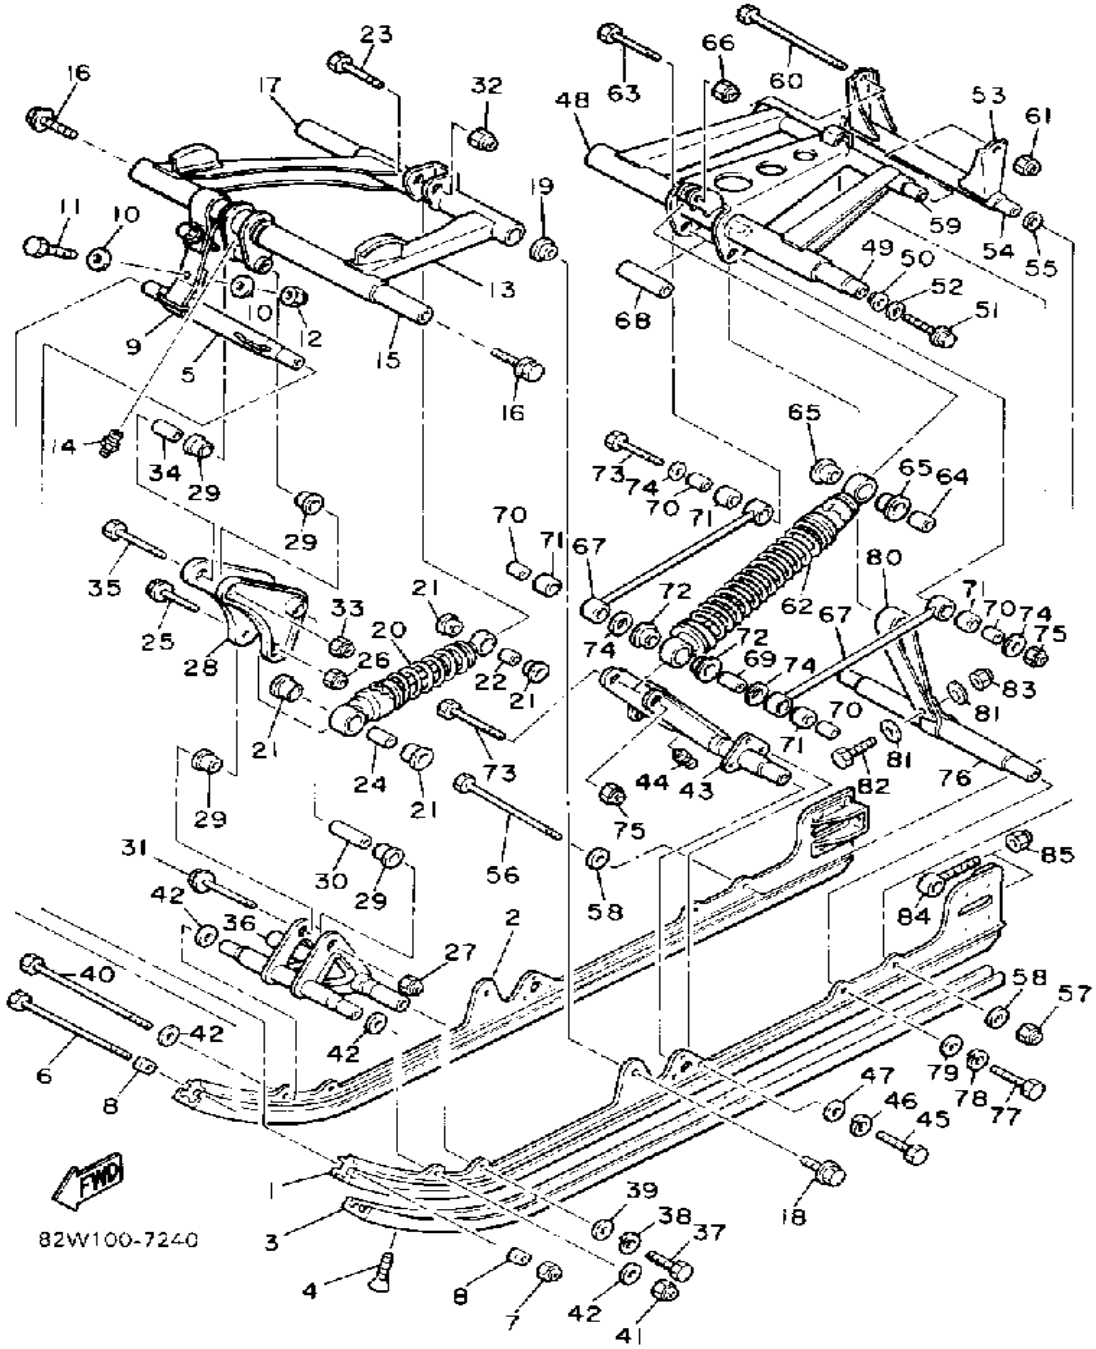

TRACK SUSPENSION 2

Ref. No.	Part Number	Description	Qty	Remarks
55	90201-08649-00	WASHER, PLATE	2	
56	97022-08255-00	BOLT	1	
57	95712-08300-00	NUT, LOCK	1	
58	92990-08600-00	WASHER, PLATE	2	
59	90387-083G6-00	COLLAR	1	
60	97022-08220-00	BOLT	1	
61	95712-08300-00	NUT, LOCK	1	
62	8Y0-47480-00-00	SHOCK ABSORBER	1	
63	90101-10561-00	BOLT	1	
64	90387-105G5-00	COLLAR	1	
65	90387-145G7-00	COLLAR	2	
66	95701-10300-00	NUT, FLANGE (95702-10300) ..	1	
67	8U7-47494-02-00	ROD, RELAY	2	
68	90387-103G9-00	COLLAR	1	
69	90387-104G1-00	COLLAR	1	
70	90387-100X3-00	COLLAR	4	
71	90387-143G7-00	COLLAR	4	
72	90387-144G2-00	COLLAR	2	
73	90101-10560-00	BOLT	2	
74	90201-102A2-00	WASHER, PLATE	4	
75	95701-10300-00	NUT, FLANGE (95702-10300) ..	2	
76	8U7-47486-00-00	SHAFT 4	1	
77	97312-08025-00	BOLT (97012-08025)	2	
78	92990-08100-00	WASHER	2	
79	92990-08600-00	WASHER, PLATE	2	
81	90201-06407-00	WASHER, PLATE (90201-06747-00)	2	
83	95701-06300-00	NUT, NYLON	1	
84	8K2-47479-01-00	COLLAR 3	2	

CONTINUED ON NEXT FRAME ►

Not For Resale
www.SmallEngineDiscount.com