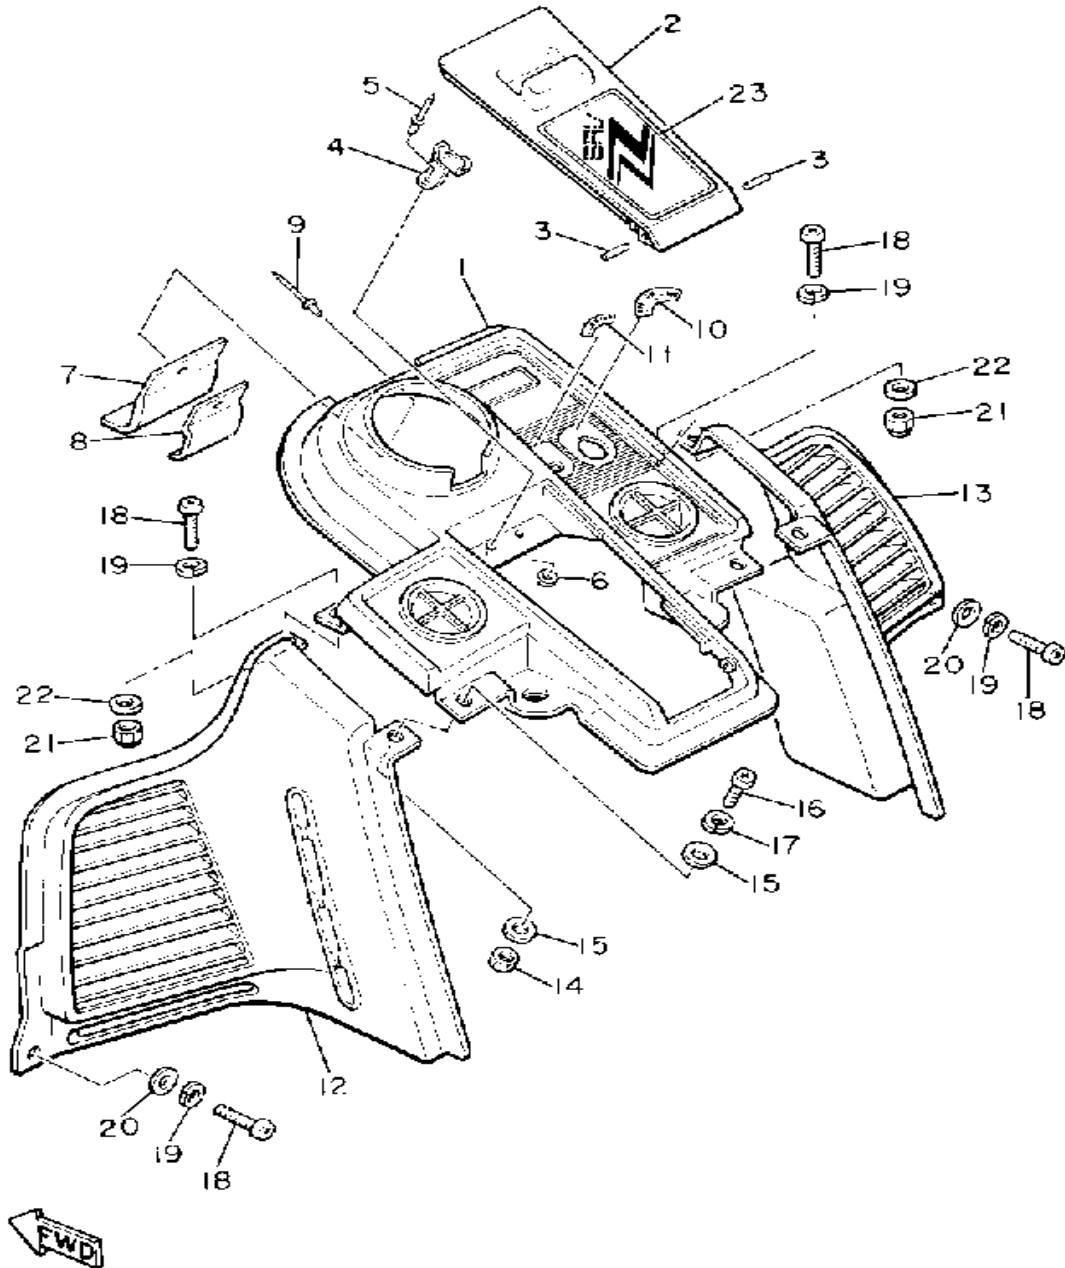

INSTRUMENT PANEL

81G100-6300

Ref. No.	Part Number	Description	Qty	Remarks
1	8Y0-77711-00-00	PANEL, INSTRUMENT	1	
2	8K4-77712-00-00	PANEL, INSTRUMENT	1	
3	8K4-77477-00-00	PIN, HINGE	2	
4	821-24794-01-00	SPRING, SEAT BACK	1	
5	90267-32072-00	RIVET, BLIND	2	
6	90201-03313-00	WASHER, PLATE	2	
7	8K4-77161-00-00	STRIP, WEATHER 1	1	
8	8K4-77185-00-00	PLATE 1	1	
9	90267-48014-00	RIVET, BLIND	1	
10	8K2-77741-00-00	INDICATOR 1	1	
11	8K4-77742-00-00	INDICATOR 2	1	
12	8K4-77131-00-00	LOUVER 1	1	
13	8K4-77132-00-00	LOUVER 2	1	
14	95380-06600-00	NUT	2	
15	90201-06059-00	WASHER, PLATE	4	
16	98506-06016-00	SCREW, PANHEAD	2	
17	92906-06100-00	WASHER, SPRING	2	
18	98516-06020-00	SCREW, PAN HEAD	4	
19	92906-06100-00	WASHER, SPRING	4	
20	90201-060A3-00	WASHER, PLATE	2	
21	95601-06100-00	NUT, U	2	
22	90201-06643-00	WASHER, PLATE	2	
23	81G-77715-00-00	ORMNT, INSTR PNL 1PANEL 1	1	
24	8V9-14437-00-00	DUCT	1	ALT. PART
25	8V9-14478-00-00	LOUVER	1	ALT. PART
26	8V9-14409-00-00	DAMPER	1	ALT. PART
27	90179-05525-00	NUT	2	ALT. PART
28	90154-05005-00	SCREW, BINDING	2	ALT. PART

Not For Resale
www.SmallEngineDiscount.com