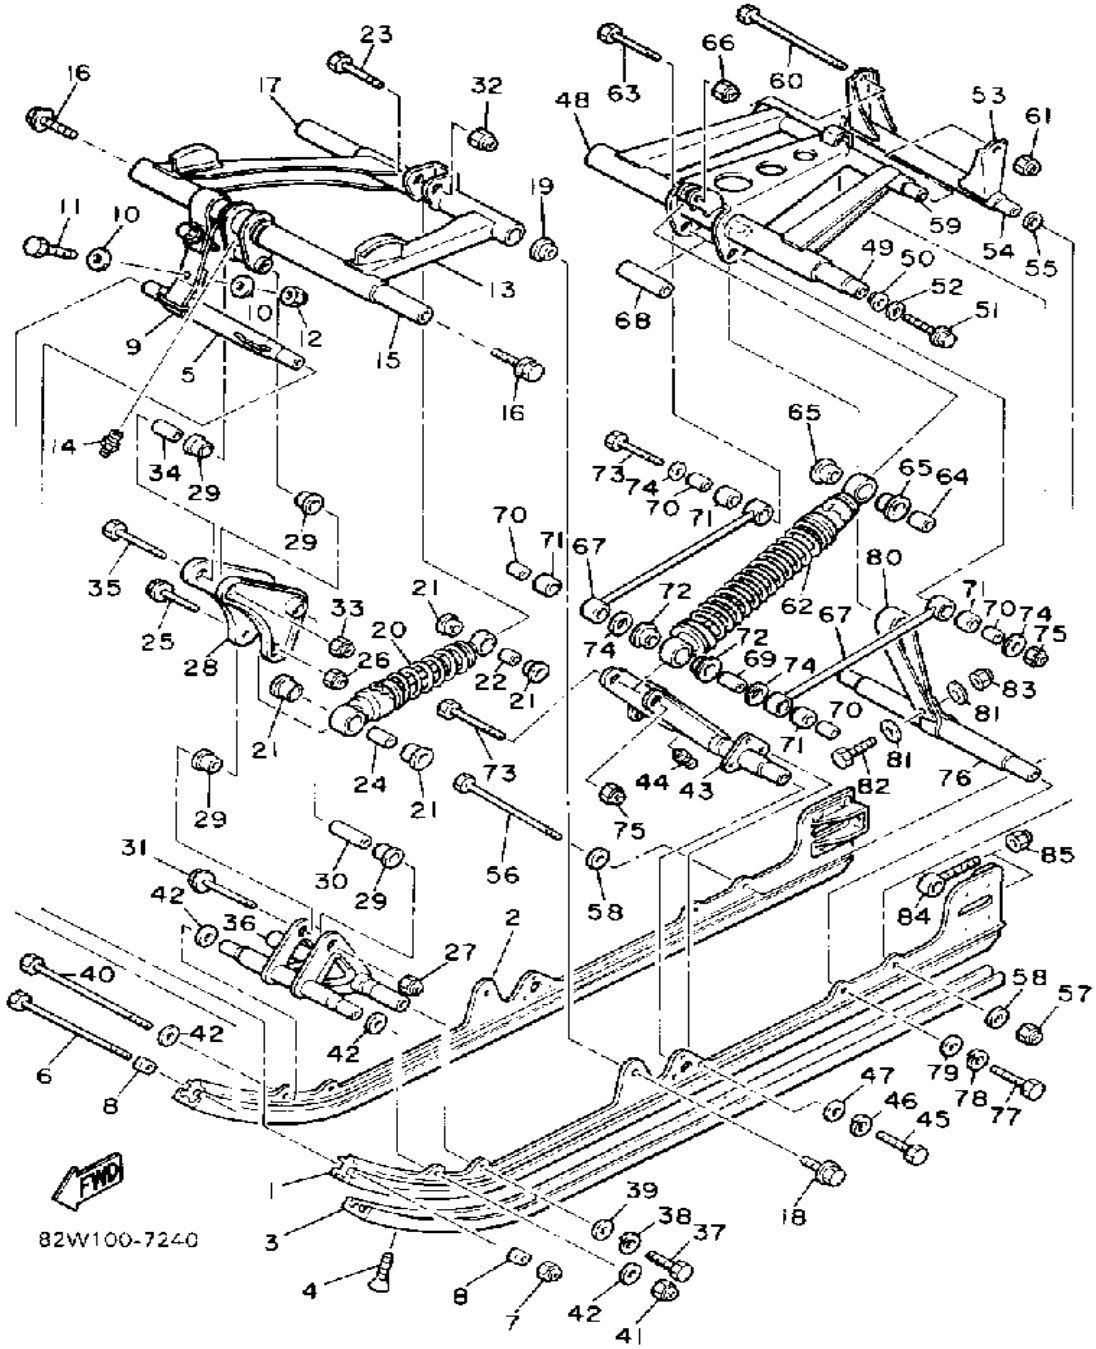

TRACK SUSPENSION 2

Ref. No.	Part Number	Description	Qty	Remarks
1	88R-47411-02-00	FRAME, SLIDING 1	1	
2	88R-47412-02-00	FRAME, SLIDING 2	1	
	97001-06035-00	BOLT	1	
3	8R9-47421-00-00	RUNNER, SLIDING 1	2	
4	90151-06010-00	SCREW, COUNTERSUNK	2	
5	8U7-47415-00-00	BRACKET 1	1	
6	97022-08255-00	BOLT	1	
7	95712-08300-00	NUT, LOCK	1	
8	8U7-47359-00-00	WASHER	2	
	8U7-47496-00-00	STOPPER 2	1	
9	8U7-47495-00-00	STOPPER 1	2	
10	90201-06407-00	WASHER, PLATE (90201-06747-00)	8	
11	97011-06025-00	BOLT (97001-06025)	4	
12	95701-06300-00	NUT, NYLON	4	
13	8U7-47331-00-00	ARM, PIVOT 1	1	
14	93700-06M03-00	NIPPLE, GREASE	1	
15	885-47465-02-00	SHAFT 1	1	
16	90109-10771-00	BOLT	2	
17	82M-47485-01-00	SHAFT 3	1	
18	95811-10030-00	BOLT, FLANGE	2	
19	90387-105G6-00	COLLAR	2	
20	8V9-47481-00-00	SHOCK ABSORBER 2	1	
21	90387-123G4-00	COLLAR	4	
22	90387-08775-00	COLLAR	1	
23	90101-08557-00	BOLT	1	
24	90387-086G1-00	COLLAR	1	
25	97522-08765-00	BOLT (97022-08065)	1	
26	95712-08300-00	NUT, LOCK	1	

CONTINUED ON NEXT FRAME ►

Not For Resale
www.SmallEngineDiscount.com