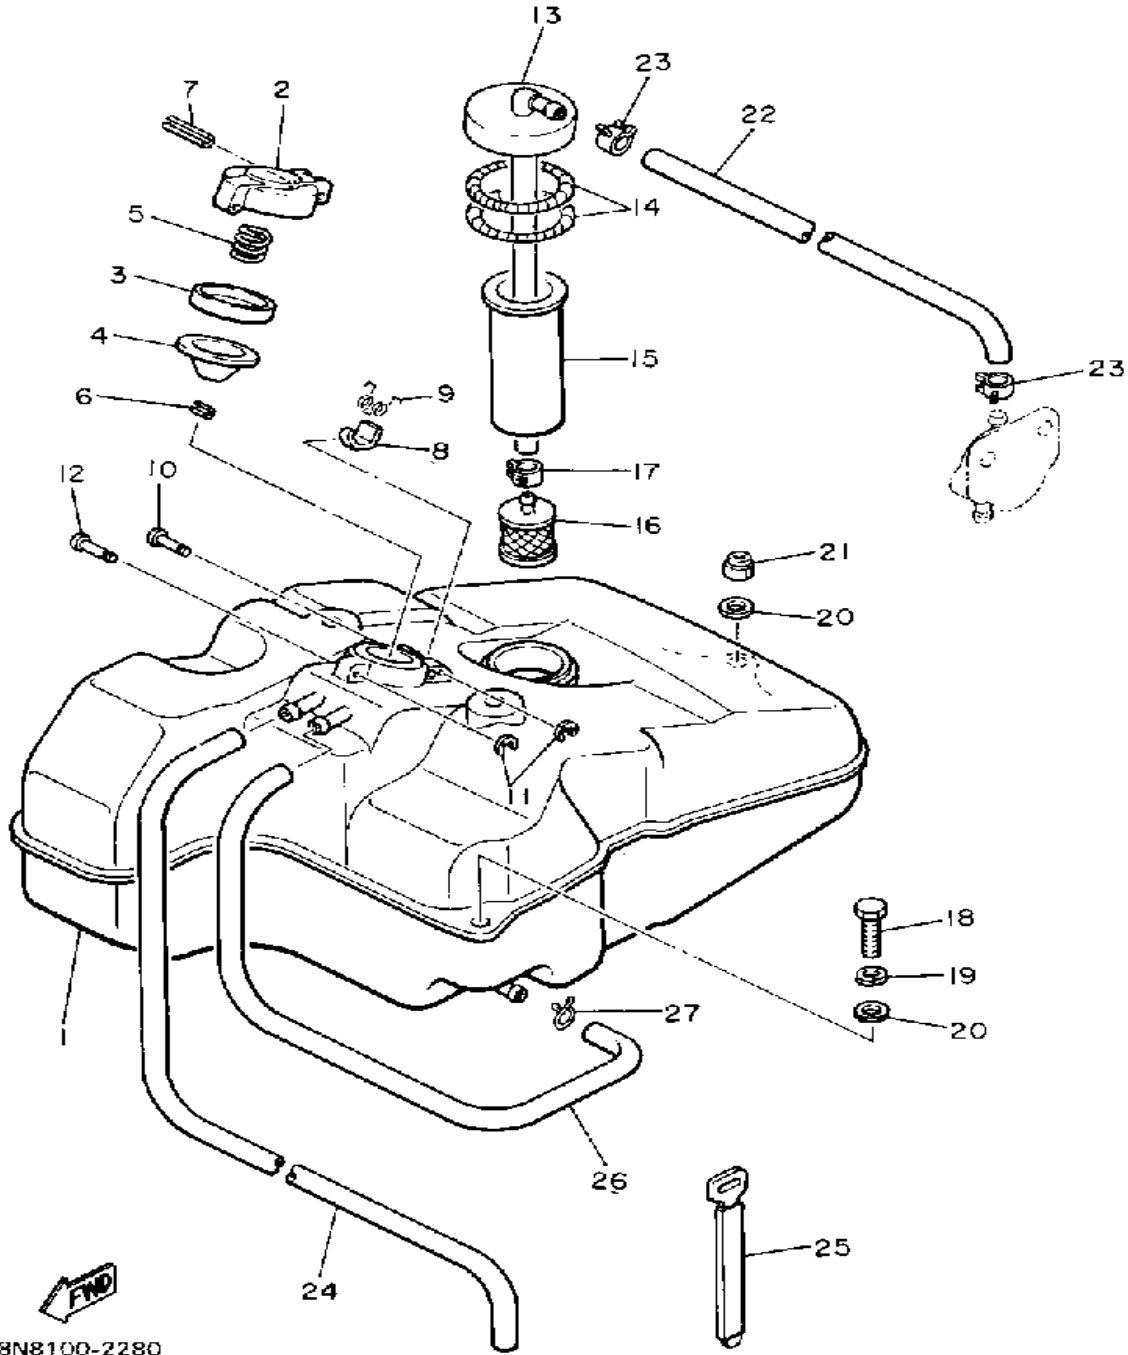

FUEL TANK

8N8100-2280

Ref. No.	Part Number	Description	Qty	Remarks
1	86P-24111-01-00	FUEL TANK (8K4-24111-01)	1	
2	813-24611-01-00	BODY, CAP	1	
3	813-24613-01-00	DISC, CAP	1	
4	8F7-24641-00-00	GASKET, CAP 1	1	
5	90501-20130-00	SPRING, COMPRESSION	1	
6	91609-30016-00	PIN, SPRING	1	
7	91609-25032-00	PIN, SPRING	1	
8	83M-24628-00-00	HOOK	1	
9	90508-10715-00	SPRING, TORSION	1	
10	90249-03017-00	PIN	1	
11	93430-02001-00	CIRCLIP	2	
12	90249-03016-00	PIN, SPEC'L SHAPE	1	
13	83R-24335-00-00	PIPE, SUCTION 1	1	
14	90506-06065-00	SPRING, TENSION	2	
15	8K4-24336-00-00	PIPE, SUCTION 2	1	
16	8H5-24560-00-00	FILTER ASSEMBLY	1	
17	90467-11028-00	CLIP	1	
18	97312-08025-00	BOLT (97012-08025)	2	
19	92990-08100-00	WASHER	2	
20	90201-087A9-00	WASHER, PLATE	3	
21	95712-08300-00	NUT, LOCK	1	
22	91A20-07070-00	HOSE	1	
23	90467-11028-00	CLIP	2	
24	90446-09155-00	HOSE	1	
25	341-26397-01-00	BAND	2	
26	90446-09013-00	HOSE (90446-09079)	1	
27	90467-09026-00	CLIP	1	

Not For Resale

www.SmallEngineDiscount.com