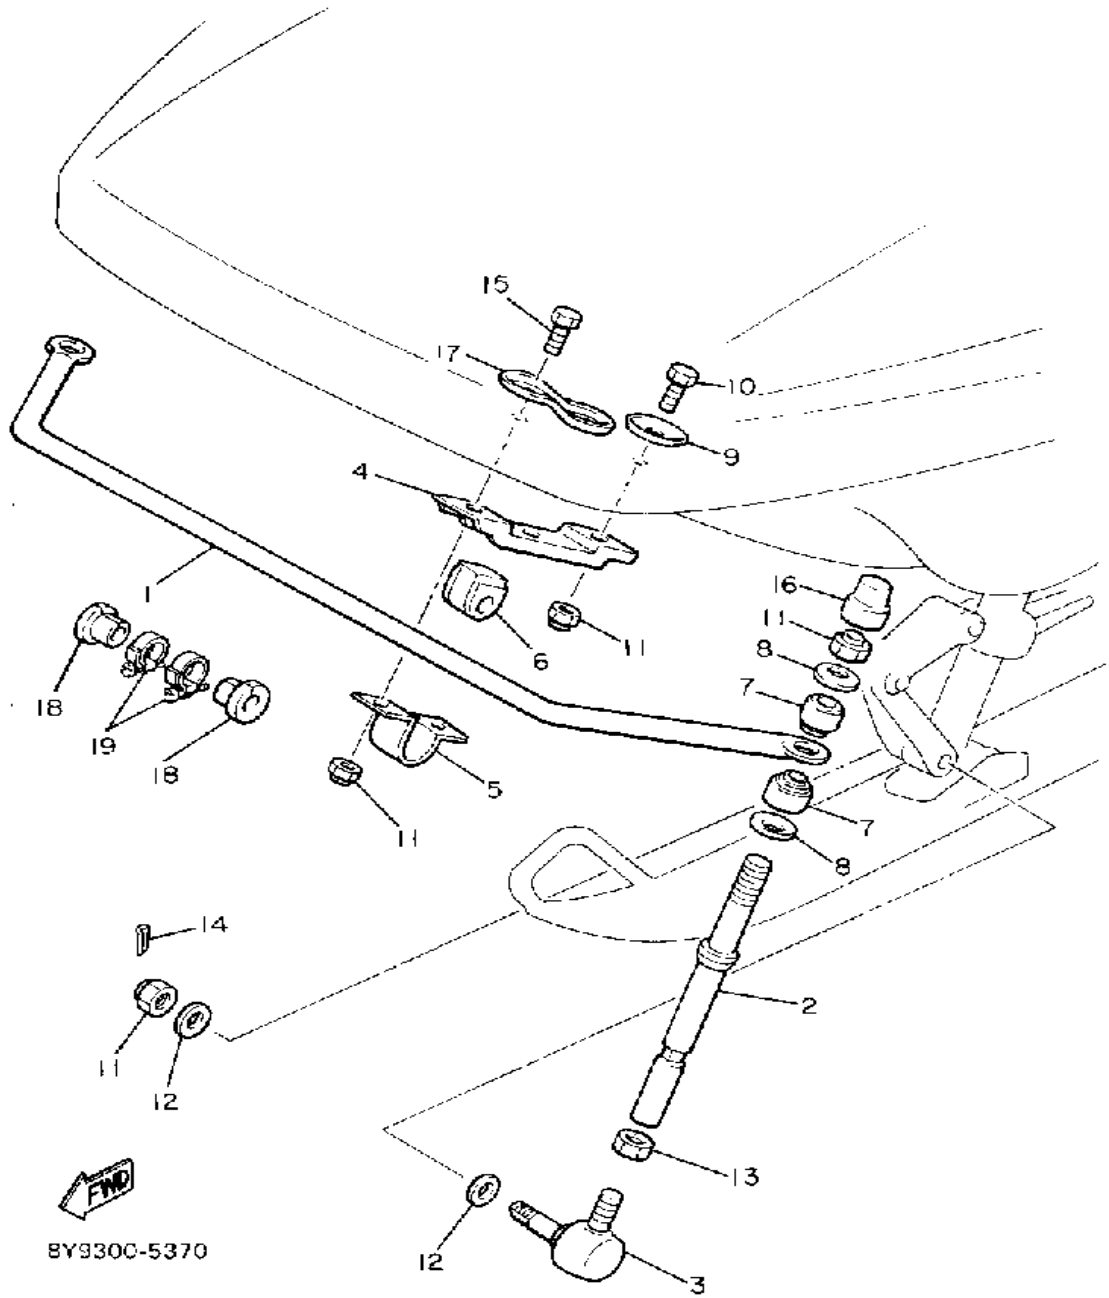

STABILIZER KIT (OPTIONAL)

Ref. No.	Part Number	Description	Qty	Remarks
1	8U7-W0051-00-00	STABILIZER KIT-SRV (8L9-W0051-00)	1	
2	8L9-2386F-10-00	LINK, STABLZR FRONT	2	
3	8L9-23841-10-00	JOINT, UNIVERSAL 1	2	
4	8L9-23896-10-00	BRACKET 5	2	
5	8M6-2386H-10-00	COVER, STABLZR FRT	2	
6	8L9-2386G-10-00	BUSH, STABLZR FRONT	2	
7	8L9-2386J-10-00	CUSHION	4	
8	8L9-2386K-10-00	RETAINER	4	
9	8L9-23779-10-00	WASHER	2	
10	(97306-10020-00)	BOLT, HEXAGON	2	
11	95706-10300-00	NUT, NYLON	10	
12	90201-115A7-00	WASHER, PLATE	4	
13	95306-10700-00	NUT	2	
14	91490-20020-00	PIN, COTTER	2	
15	(97306-10025-00)	BOLT, HEXAGON	4	
16	8L9-23742-10-00	CAP 2	2	
17	8L9-23774-10-00	PLATE	2	
18	8U7-2386N-10-00	BUSH, STABILIZER	2	
19	90460-16192-00	CLAMP, HOSE	2	

Not For Resale

www.SmallEngineDiscount.com