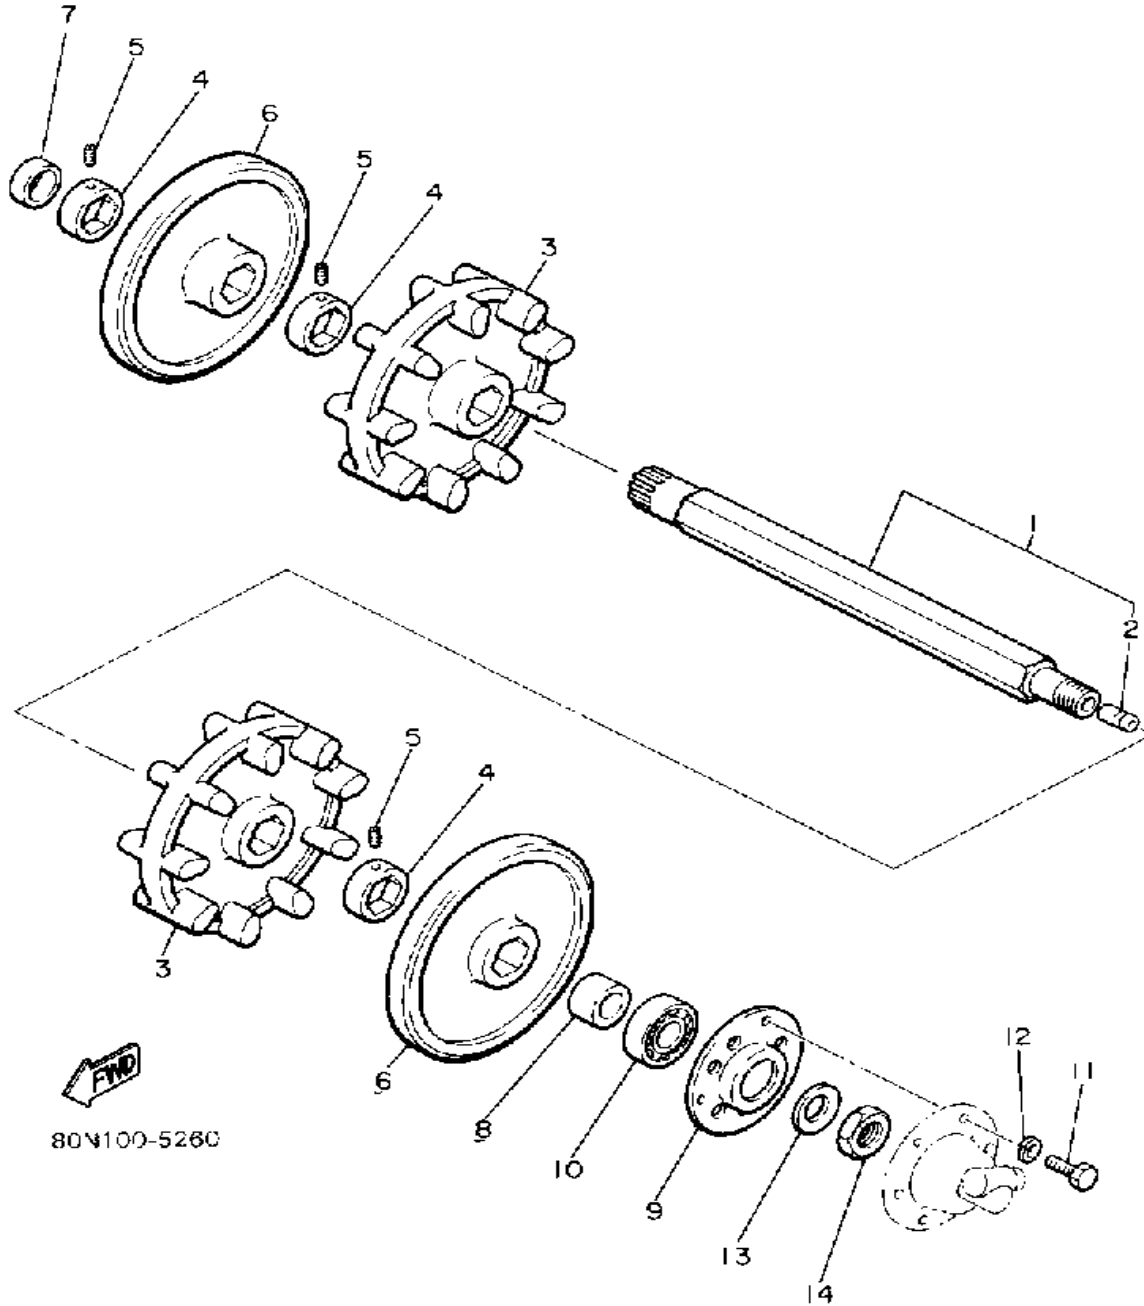

TRACK DRIVE 1

Ref. No.	Part Number	Description	Qty	Remarks
1	8L0-W4751-00-00	AXLE, FRONT	1	
2	8K4-47577-00-00	. CONNECTOR	1	
3	8R6-W4753-01-00	WHEEL, SPROCKET 1	2	
4	8K1-47526-00-00	COLLAR	3	
5	90113-06039-00	BOLT, SET	3	
6	8L9-47534-01-00	WHEEL, GUIDE 1	2	
7	90387-514Y2-00	COLLAR	2	
8	90387-220A6-00	COLLAR	1	
9	8K4-47551-00-00	HOUSING, FRONT AXLE	1	
10	93306-00420-00	BEARING (B6004)	1	
11	97011-08016-00	BOLT	3	
12	92990-08100-00	WASHER	3	
13	90208-22001-00	WASHER, CONICAL SPRING ..	1	
14	90170-22094-00	NUT	1	

Not For Resale

www.SmallEngineDiscount.com