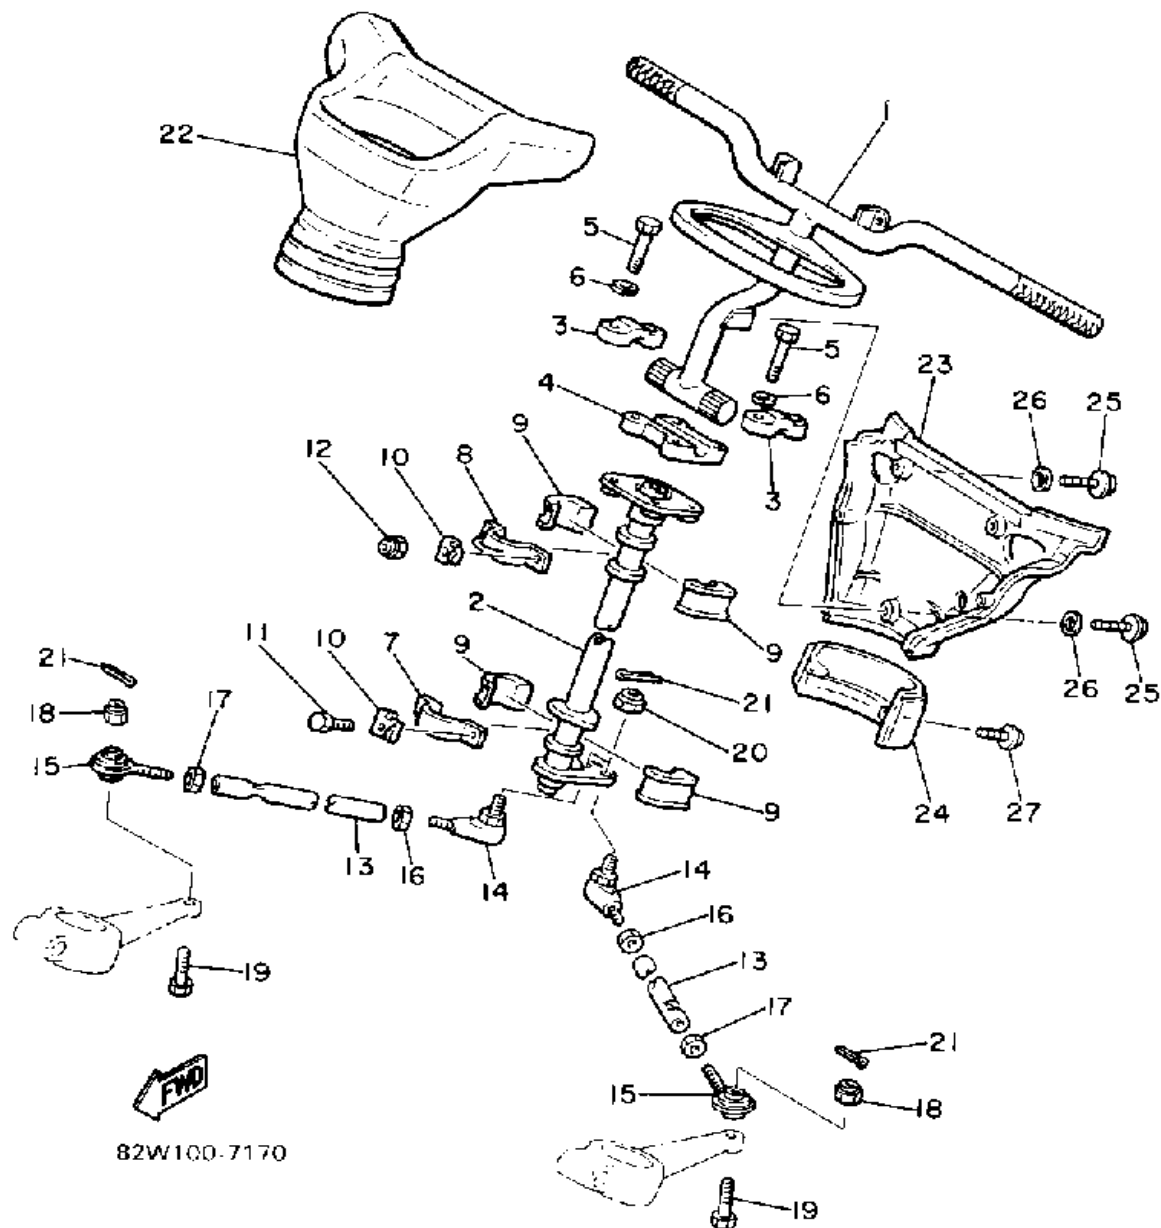

STEERING

Ref. No.	Part Number	Description	Qty	Remarks
1	81R-23811-00-00	COLUMN, STEERING	1	
2	8L8-23813-00-00	COLUMN, STEERING 2	1	
3	1E6-23441-00-00	HOLDER, HANDLE UPR	2	
4	164-23441-00-98	HOLDER, HANDLE UPPER ...	1	
5	97022-08055-00	BOLT	4	
6	92990-08100-00	WASHER	4	
7	84M-23868-00-00	BRACKET, STEERING LOWER	1	
8	84M-23872-00-00	HOLDER, BEARING	1	
9	8F3-23812-00-00	PLANE BEARING, STEERING .	4	
10	90215-08262-00	WASHER, LOCK	4	
11	97011-08016-00	BOLT	2	
12	95712-08300-00	NUT, LOCK	2	
13	8L0-23821-00-00	ROD, STEERING RELAY	2	U.R. STD
	8U7-23821-10-00	ROD, STEERING RELAY	2	ALT. PART
14	86X-23841-00-00	JOINT, UNIVERSAL 1	2	U.R. STD
15	87S-23847-00-00	JOINT, UNIVERSAL 3	2	U.R. STD
16	95303-10700-00	NUT	2	
17	90170-10186-00	NUT	2	
18	95701-10300-00	NUT, FLANGE (95702-10300) ..	2	
19	90102-10031-00	BOLT, WITH HOLE	2	
20	90185-10085-00	NUT, SELF-LOCKING	2	
21	91402-25018-00	PIN, COTTER	4	
22	8L8-23815-01-00	PAD, STEERING	1	
23	8L8-23817-02-00	PAD, STEERING	1	
24	8Y0-23818-00-00	COVER, STEERING	1	
25	90159-05096-00	SCREW, WITH WASHER	3	
26	90201-05721-00	WASHER, PLATE	3	
27	90159-04095-00	SCREW, WITH WASHER	4	

Not For Resale

www.SmallEngineDiscount.com