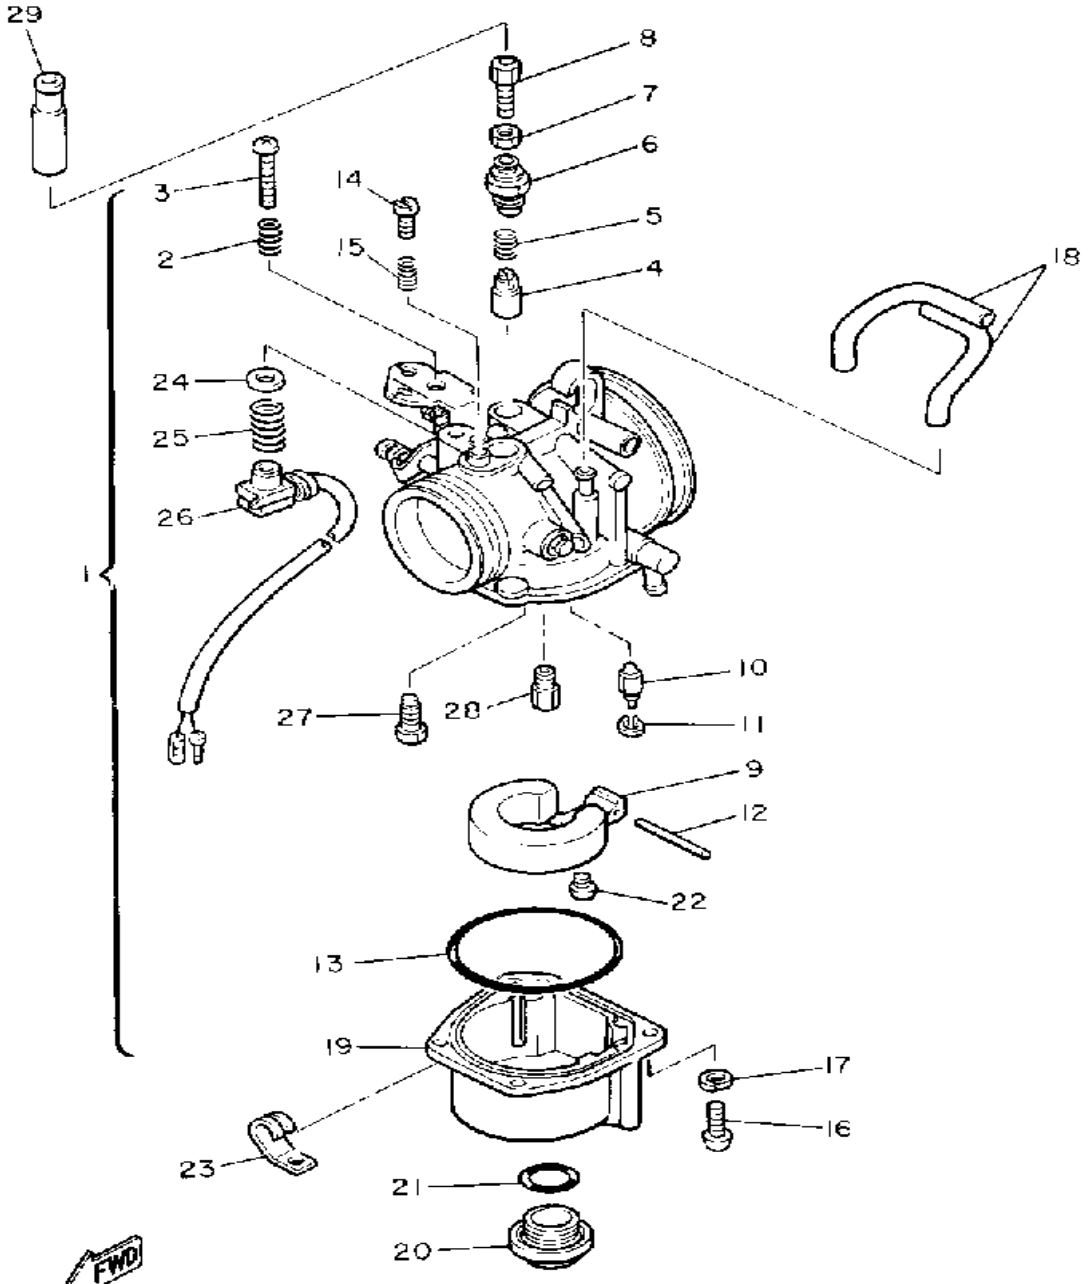

CARBURETOR

Ref. No.	Part Number	Description	Qty	Remarks
28	8A6-14516-30-00	. JET, MAIN #1 0	1	U.R. STD
	8A6-14516-35-00	. JET, MAIN #1 5	1	U.R. STD
	8A6-14516-40-00	. JET, MAIN #1 0	1	U.R. STD
	8A6-14516-45-00	. JET, MAIN #1 5	1	U.R. STD
	8A6-14516-50-00	. JET, MAIN #1 0	1	U.R. STD
	8A6-14516-55-00	. JET, MAIN #1 5	1	U.R. STD
29	8J5-26352-00-00	BOOT	1	

FWD
8YU100 5070

Not For Resale
www.SmallEngineDiscount.com