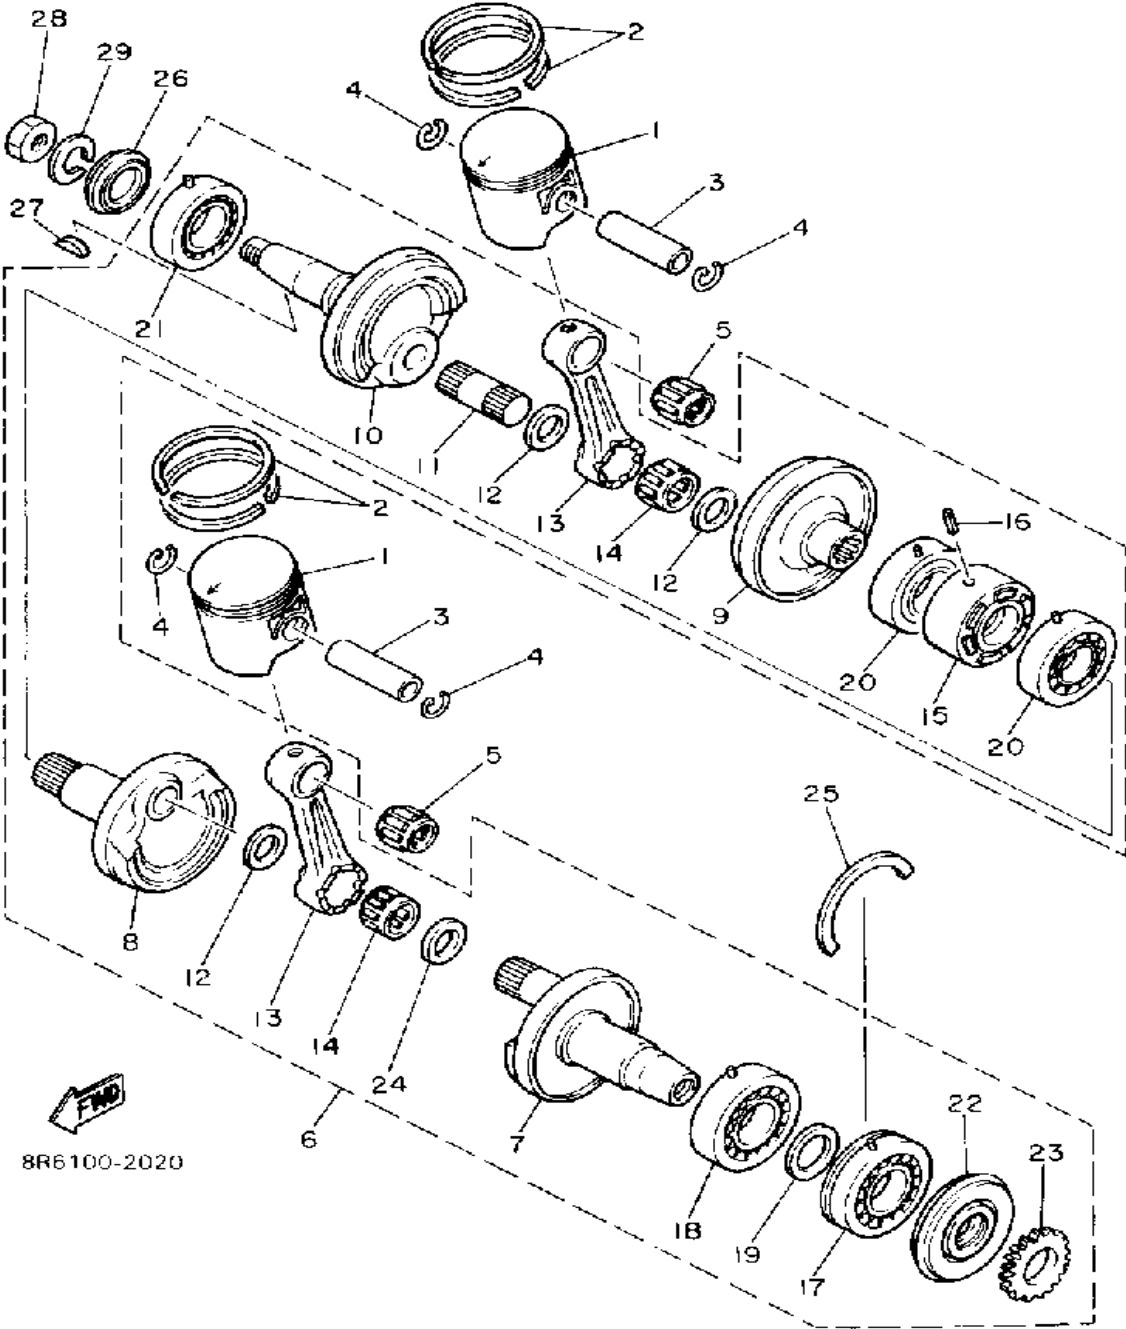

Not For Resale

www.SmallEngineDiscount.com

CRANKSHAFT - PISTON

Ref. No.	Part Number	Description	Qty	Remarks
1	8R6-11631-00-95	PISTON (STD)	2	U.R.
	8R6-11635-00-00	PISTON (0.25MM O/S)	2	ALT. PART
	8R6-11636-00-00	PISTON (0.50MM O/S)	2	ALT. PART
2	8R6-11601-00-00	PISTON RING SET (STD)	2	U.R.
	8R6-11601-10-00	PISTON RING SET (0.25MM O/S)	2	ALT. PART
	8R6-11601-20-00	PISTON RING SET (0.50MM O/S)	2	ALT. PART
3	8H8-11633-00-00	PIN, PISTON	2	
4	93450-21053-00	CIRCLIP	4	
5	93310-320G0-00	BEARING	2	
6	8R6-11400-01-00	CRANKSHAFT ASSEMBLY	1	
7	8R6-11412-00-00	. CRANK 1	1	
8	8R6-11422-00-00	. CRANK 2	1	
9	8R6-11432-01-00	. CRANK 3	1	
10	8H8-11442-00-00	. CRANK 4	1	
11	8H0-11681-00-00	. PIN, CRANK 1	1	
12	90209-24073-00	. WASHER	3	
13	8R6-11651-00-00	. ROD, CONNECTING	2	
14	93310-524K4-00	. BEARING	2	
15	8H8-11515-00-00	. SEAL, LABYRINTH 1	1	
16	91609-30010-00	. PIN, SPRING	1	
17	93306-30625-00	. BEARING	1	
18	93306-30625-00	. BEARING	1	
19	90201-34683-00	. WASHER, PLATE (90201-33299-00)	1	
20	93306-20617-00	. BEARING (B6206)	2	
21	93306-20617-00	. BEARING (B6206)	1	
22	93103-32095-00	. OIL SEAL	1	
23	8K2-13178-00-00	. GEAR, PUMP DRIVE	1	

CONTINUED ON NEXT FRAME ►

Not For Resale

www.SmallEngineDiscount.com

CRANKSHAFT - PISTON

8R6100-2020

Ref. No.	Part Number	Description	Qty	Remarks
24	8A7-11685-00-00	. WASHER, CRANK PIN	1	
25	93440-78069-00	CIRCLIP	1	
26	93103-32156-00	OIL SEAL	1	
27	90280-05014-00	KEY, WOODRUFF	1	
28	90170-16182-00	NUT	1	
29	92901-16100-00	WASHER, SPRING	1	