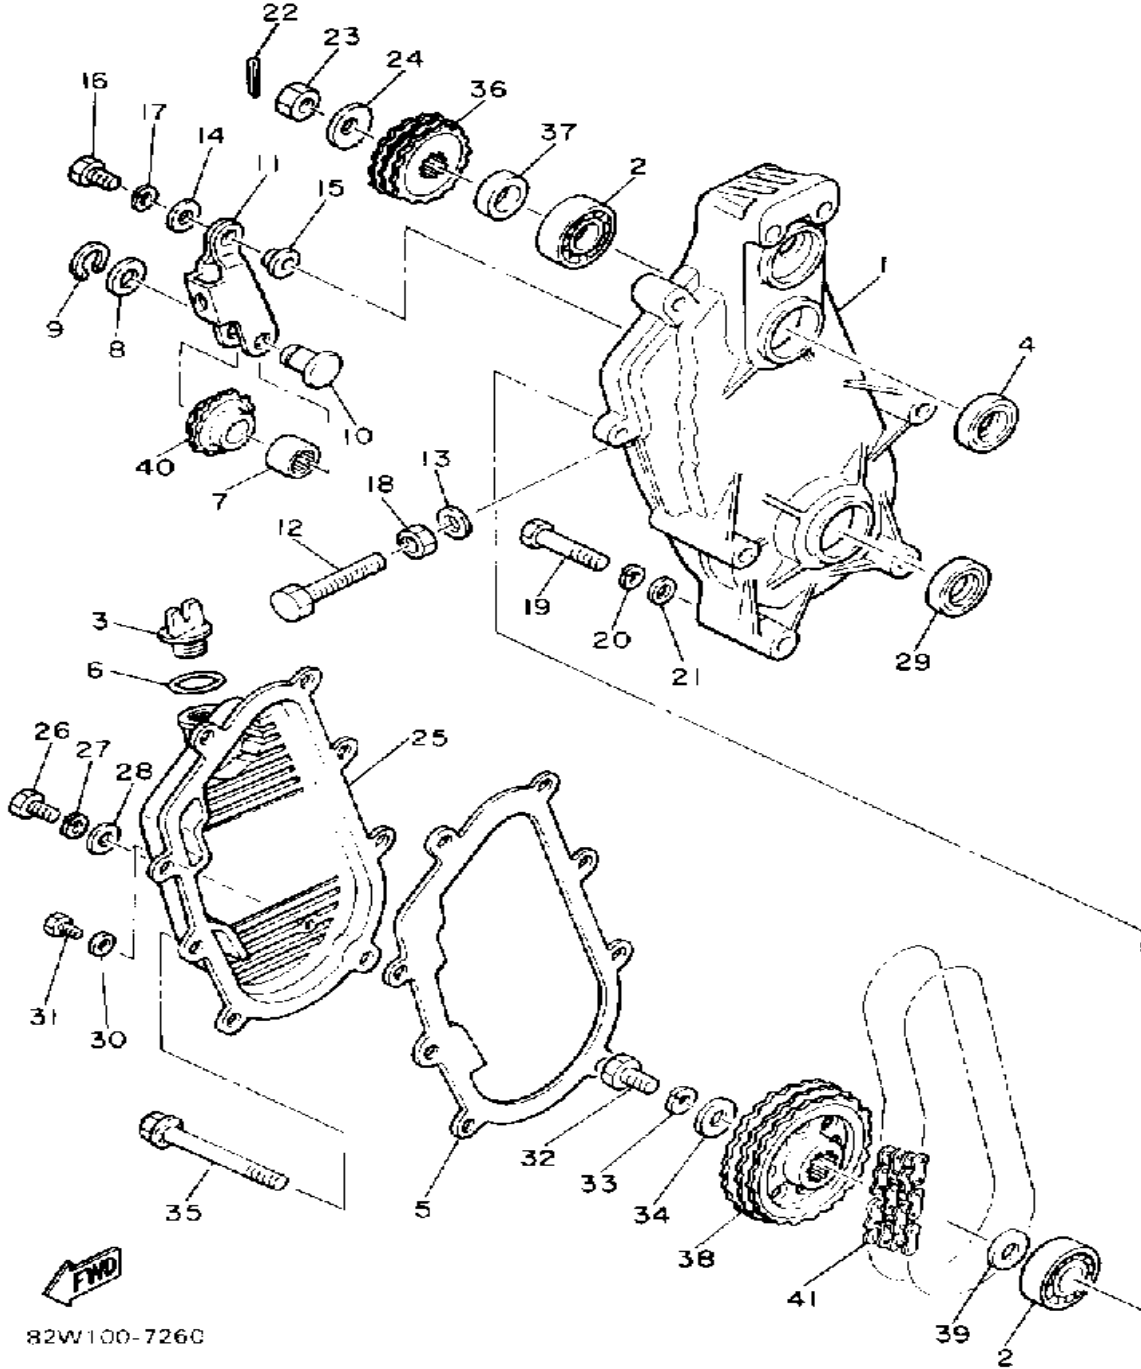

TRACK DRIVE 2

82W100-7260

Ref. No.	Part Number	Description	Qty	Remarks
1	99999-02203-00	HOUSING, CHAIN (8L9-47541-00-00)	1	
2	93306-20570-00	BEARING	2	
3	1RG-15363-00-00	PLUG, OIL	1	
4	93102-27204-00	OIL SEAL	1	
5	86M-47592-00-00	GASKET	1	
6	93210-19123-00	O-RING	1	
7	93315-21227-00	BEARING	1	
8	90201-12631-00	WASHER, PLATE	1	
9	99009-12400-00	CIRCLIP	1	
10	90249-12135-00	PIN, SPEC'L SHAPE	1	
11	8K4-47613-00-00	HOLDER	1	
12	90101-10357-00	BOLT	1	
13	90210-10004-00	WASHER, SEAL	1	
14	92990-08200-00	WASHER, PLAIN	2	
15	90387-08301-00	COLLAR	1	
16	97312-08025-00	BOLT (97012-08025)	1	
17	92990-08100-00	WASHER	1	
18	95303-10700-00	NUT	1	
19	97021-08065-00	BOLT	2	
20	92990-08100-00	WASHER	2	
21	92990-08600-00	WASHER, PLATE	2	
22	91401-30030-00	PIN, COTTER	1	
23	90170-20211-00	NUT	1	
24	90208-20008-00	WASHER, CONICAL SPRING	1	
25	82M-47543-00-00	CAP, HOUSING	1	
26	97021-06030-00	BOLT	6	
27	92995-06100-00	WASHER, SPRING	6	
28	92990-06600-00	WASHER, PLATE	6	

CONTINUED ON NEXT FRAME ►

Not For Resale

www.SmallEngineDiscount.com