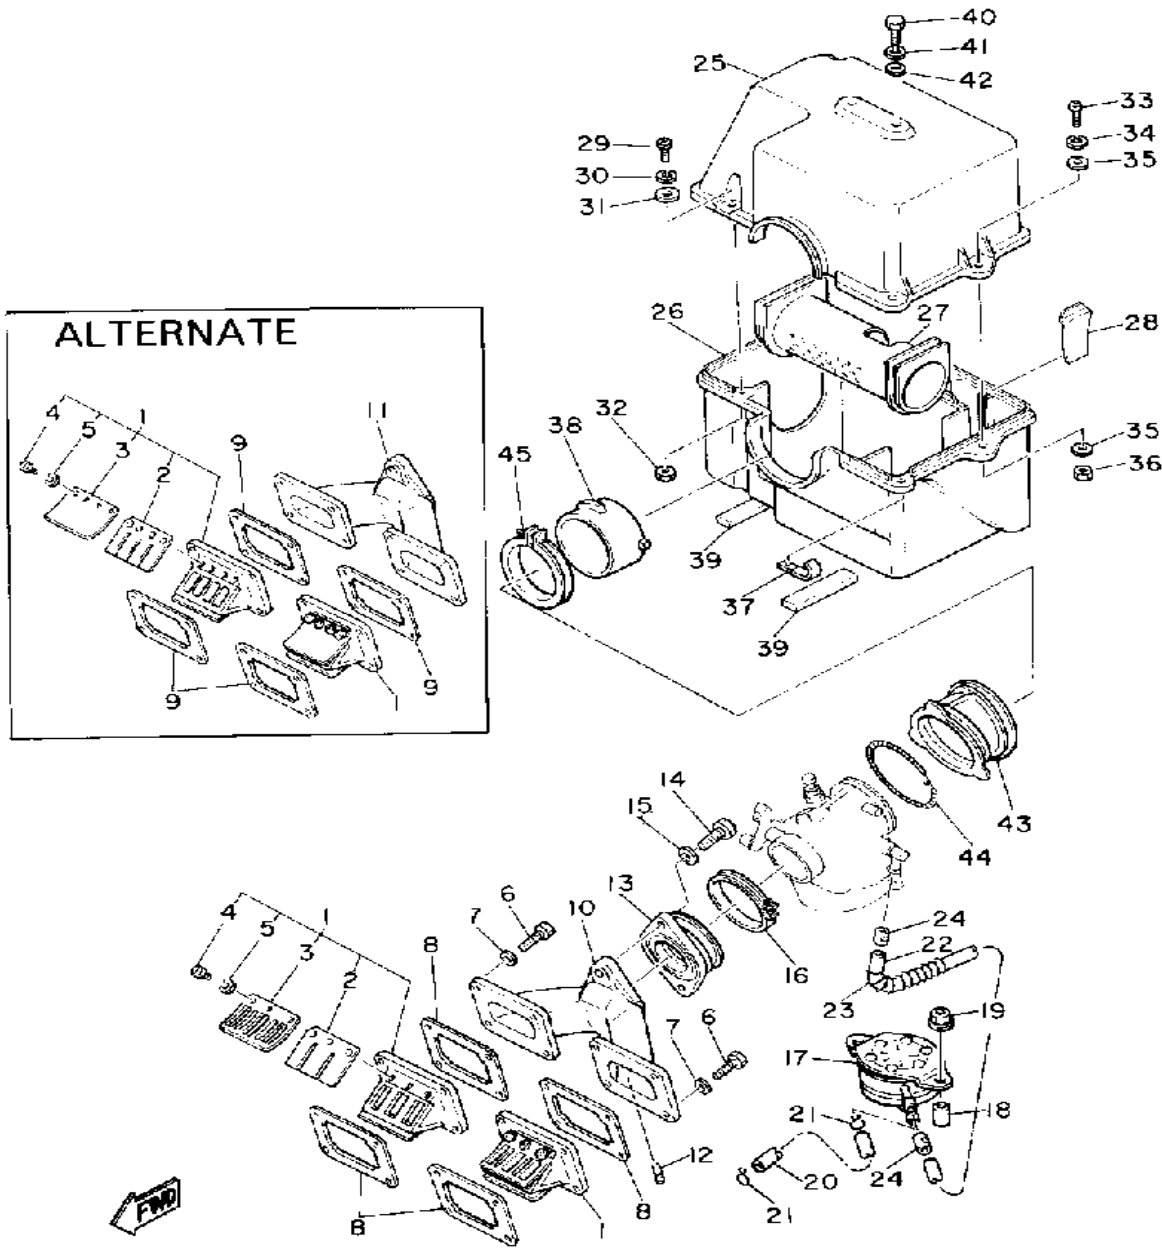

AIR CLEANER

Ref. No.	Part Number	Description	Qty	Remarks
1	3R5-13610-00-00	REED VALVE ASSEMBLY	2	U.R. STD
	8AT-13610-00-00	REED VALVE ASSEMBLY	2	ALT. PART 56HP
2	1M1-13613-10-00	. REED, VALVE	2	ALT. PART 56HP
	3R5-13613-00-00	. REED, VALVE	2	U.R. STD
3	1M1-13616-00-00	. STOPPER, REED VALVE	2	ALT. PART 56HP
	2X5-13616-00-00	. STOPPER, REED VALVE	2	U.R. STD
4	98580-03008-00	. SCREW, PAN HEAD	6	U.R. STD
	98580-03008-00	. SCREW, PAN HEAD	8	ALT. PART 56HP
5	92990-03100-00	. WASHER, SPRING (92901-03100)	6	U.R. STD
	92990-03100-00	. WASHER, SPRING (92901-03100)	8	ALT. PART 56HP
6	97011-06025-00	BOLT (97001-06025)	8	
7	92990-06600-00	WASHER, PLATE	8	
8	80L-13621-01-00	GASKET, VALVE SEAT	4	
9	8Y7-13556-01-00	GASKET, MANIFOLD	4	ALT. PART 56HP
10	8R6-13565-00-00	JOINT, CARBURETOR	1	
11	8L0-13565-00-00	JOINT, CARBURETOR	1	ALT. PART 56HP
12	824-13552-00-00	NOZZLE	2	
13	8H8-13555-01-00	MANIFOLD, INTAKE	1	
14	97312-08025-00	BOLT (97012-08025)	2	
15	92990-08600-00	WASHER, PLATE	2	
16	90460-60084-00	CLAMP, HOSE	1	
17	8Y0-24410-01-00	FUEL PUMP ASSEMBLY (8Y0-24410-00)	1	
18	90387-06574-00	COLLAR	2	
19	95701-06500-00	NUT, FLANGE	2	
20	90445-10140-00	HOSE	1	
21	90467-09006-00	CLIP	2	

CONTINUED ON NEXT FRAME ►

Not For Resale
www.SmallEngineDiscount.com