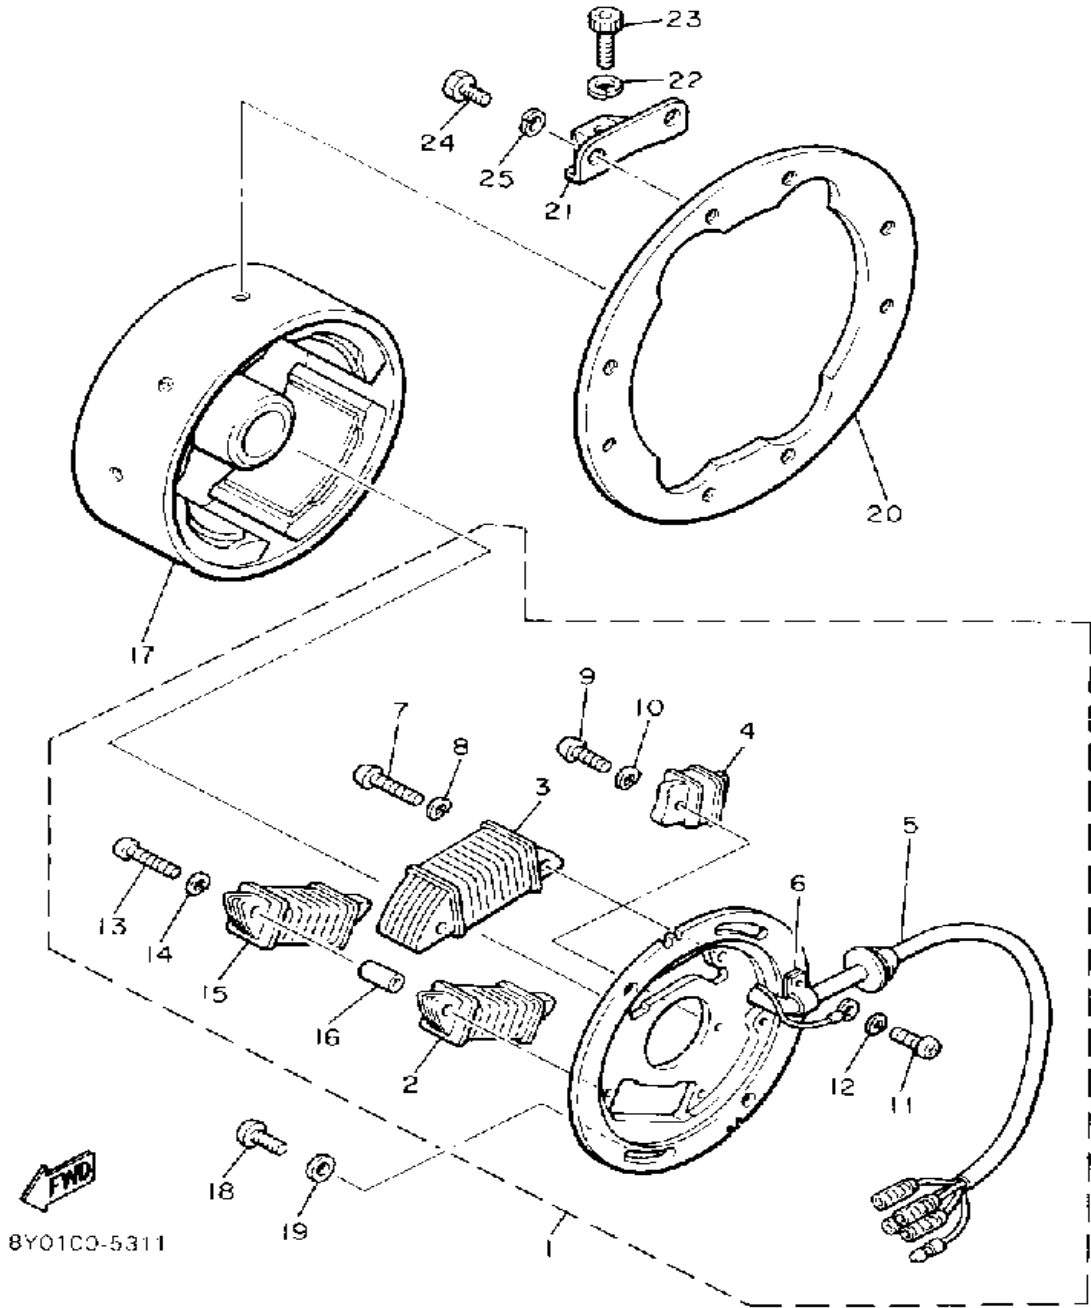

GENERATOR

Ref. No.	Part Number	Description	Qty	Remarks
1	8V8-85510-20-00	STATOR ASSEMBLY	1	
2	86M-85511-00-00	. COIL, SOURCE	1	
3	8G8-85513-20-00	. COIL, LIGHTING 1	1	
4	82M-85580-20-00	. COIL, PULSER	1	
5	8W0-85515-20-00	. LEAD WIRE ASSEMBLY (8V0-85515-20)	1	
6	445-81328-20-00	. CLAMP	1	
7	98501-05035-00	. SCREW, PAN HEAD	2	
8	92990-05100-00	. WASHER, SPRING	2	
9	98506-04018-00	. SCREW, PAN HEAD	2	
10	92901-04100-00	. WASHER, SPRING	2	
11	98580-04008-00	. SCREW, PAN HEAD	1	
12	92901-04100-00	. WASHER, SPRING	1	
13	98501-05040-00	. SCREW, PAN HEAD (98502-05040)	2	
14	92990-05100-00	. WASHER, SPRING	2	
15	82M-85514-20-00	. COIL, LIGHTING 2	1	
16	8T0-85519-20-00	. SPACER	1	
17	8J9-85550-20-00	ROTOR ASSEMBLY (8K1-85550-20)	1	
18	98980-06016-00	SCREW, BINDING	2	
19	90201-06043-00	WASHER, PLATE	2	
20	8H8-81891-00-00	GEAR, RING	1	
21	8H8-81895-00-00	STAY, RING GEAR	4	
22	92990-08100-00	WASHER	4	
23	90110-08028-00	BOLT, HEX SKT HEADSOCKET HEAD	4	
24	97011-06010-00	BOLT	8	
25	92995-06100-00	WASHER, SPRING	8	

Not For Resale

www.SmallEngineDiscount.com