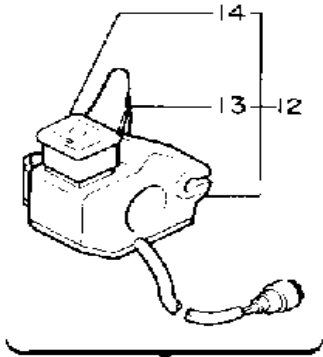

HANDLE SWITCH - LEVER

Ref. No.	Part Number	Description	Qty	Remarks
1	88R-W8291-00-00	LEVER HOLDER ASSEMBLY (LEFT)	1	
2	8H8-83912-00-00	. LEVER 1	1	
3	90157-05027-00	. SCREW, PAN HEAD	2	
4	98501-05040-00	. SCREW, PAN HEAD (98502-05040)	1	
5	95701-05300-00	. NUT, NYLON	1	
6	82A-83930-00-00	. LEVER LOCK ASSEMBLY	1	
7	802-83913-00-00	. COLLAR, LEVER 1	1	
8	97780-30312-00	. SCREW, tapping	2	
9	92990-05200-00	. WASHER, PLAIN	1	
10	8H8-83950-01-00	BEAM SWITCH ASSEMBLY (8K4-83950-01-00)	1	
11	88R-82530-00-00	STOP SWITCH ASSEMBLY	1	
12	84R-82720-00-00	LEVER HOLDER ASSEMBLY (RIGHT)	1	
13	8V0-42138-00-00	. LEVER, THROTTLE	1	
14	84R-82575-09-00	. ENGINE STOP SWITCH ASSEMBLY	1	
15	4A5-85720-00-00	OIL LVL GAUGE ASSEMBLY (8K2-85720-00)	1	
16	341-26397-01-00	BAND	1	
17	80K-2626A-00-00	. GRIP, WARMER	2	
18	437-83936-01-00	. BAND, SWITCH CORD	2	
19	80X-82318-00-00	. WIRE, SUB-LEAD	2	
20	82J-82917-00-00	. SWITCH	1	

Not For Resale

www.SmallEngineDiscount.com