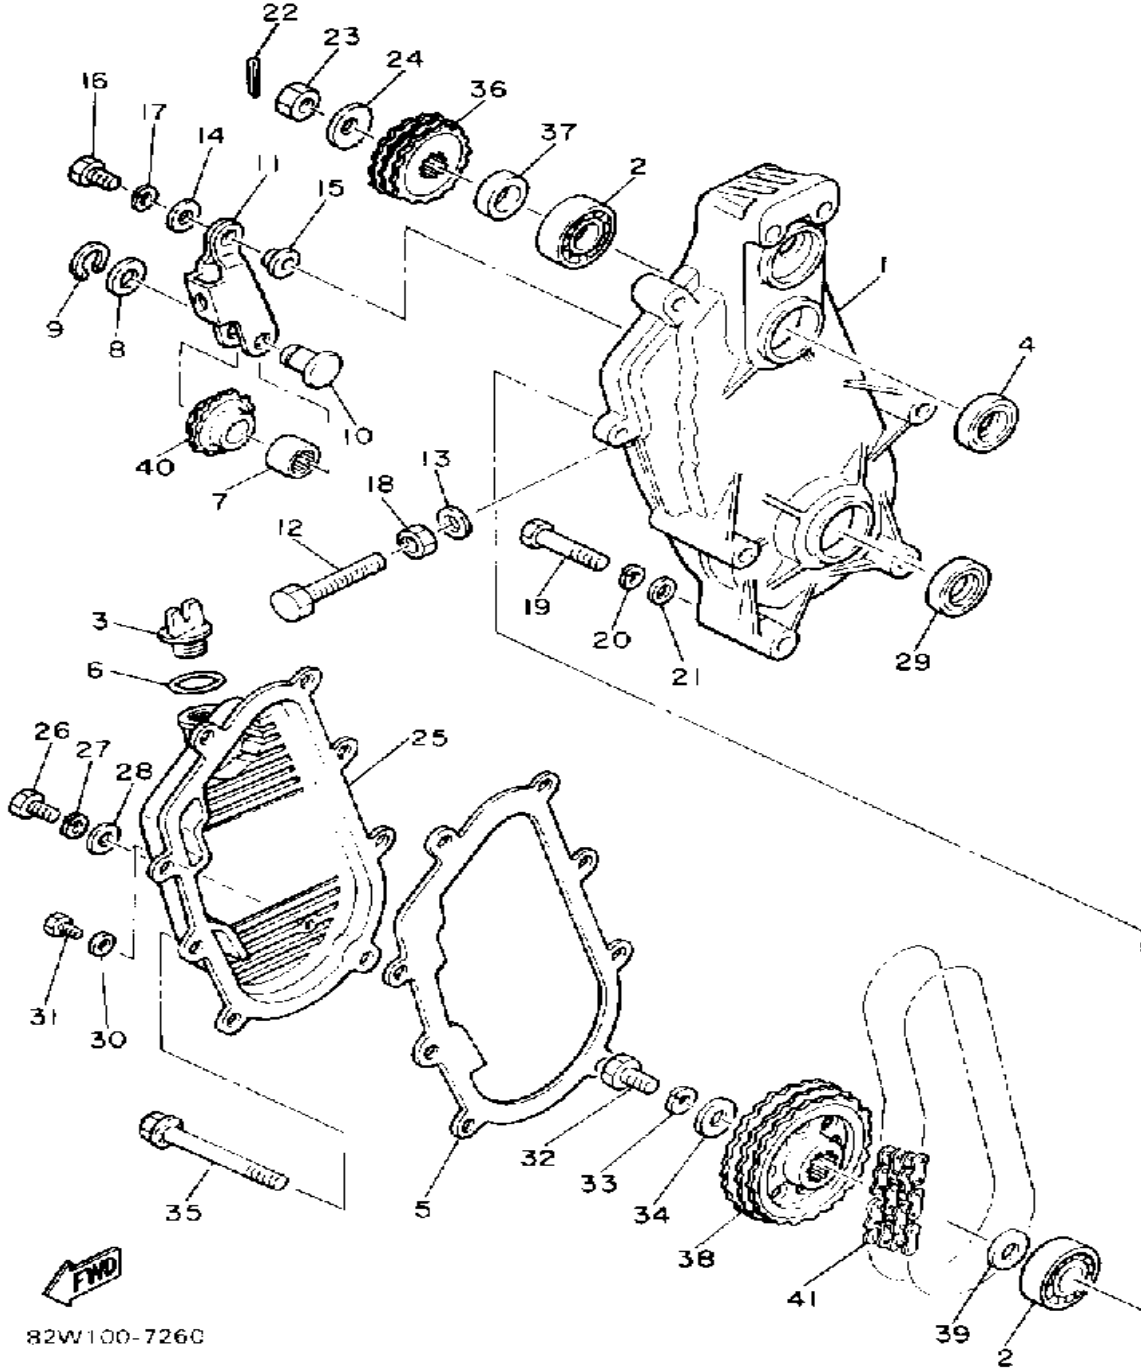

TRACK DRIVE 2

82W100-7260

Ref. No.	Part Number	Description	Qty	Remarks
41	94890-05068-00	CHAIN	1	ALT. PART
	94890-05070-00	CHAIN	1	ALT. PART

Not For Resale

www.SmallEngineDiscount.com