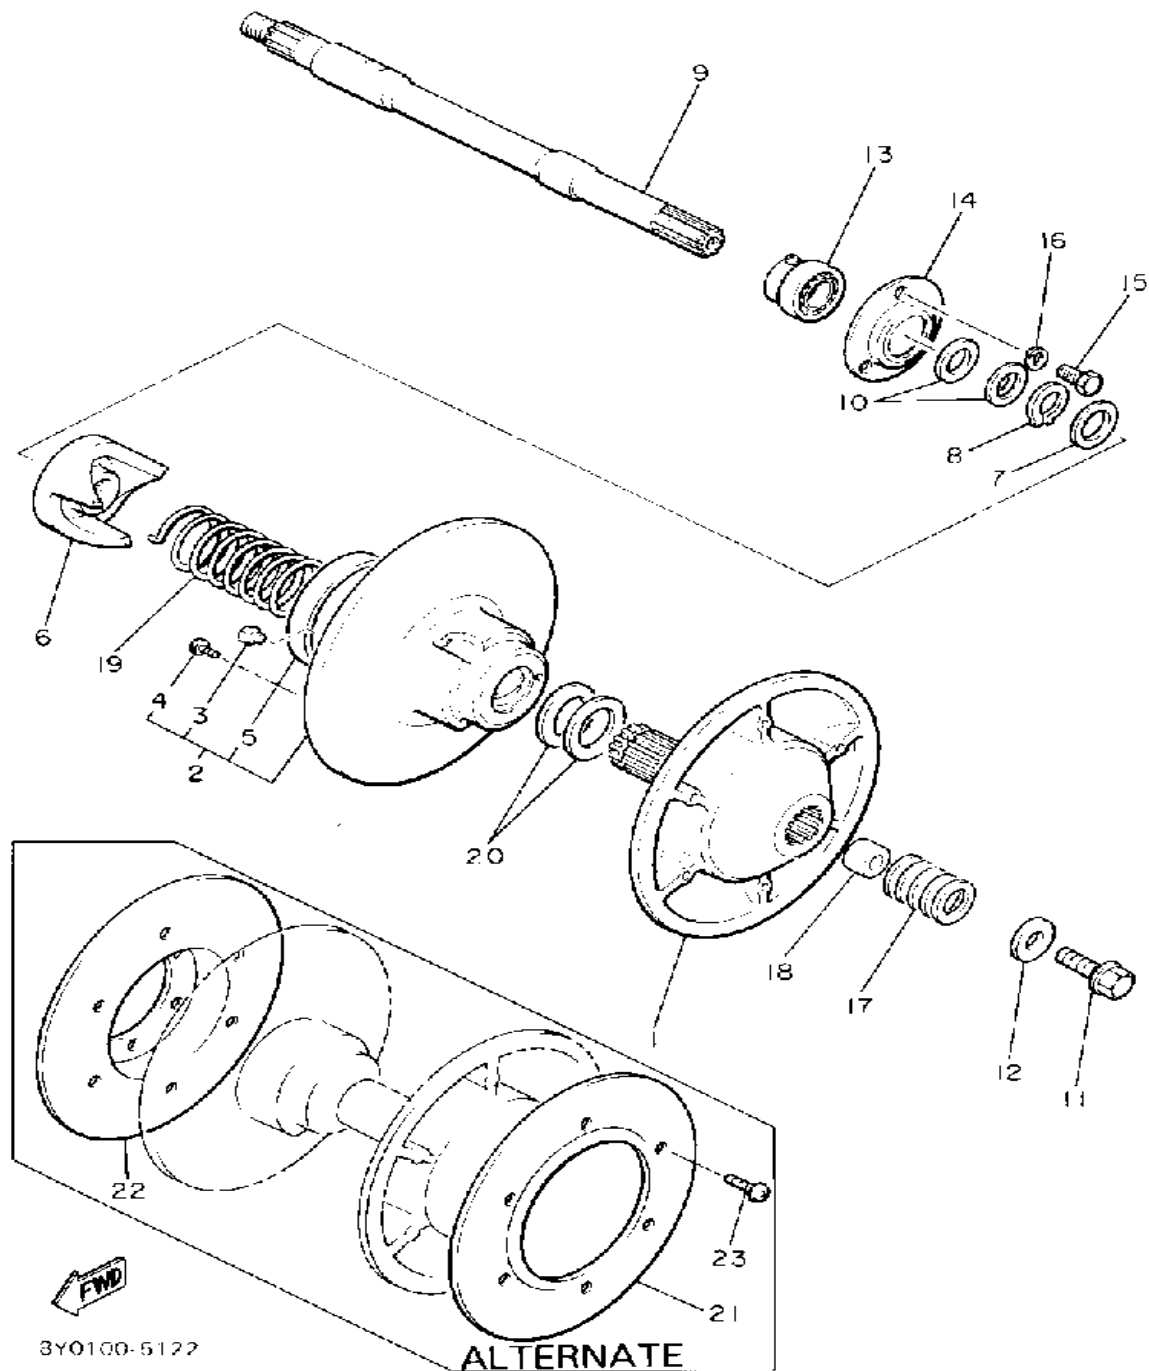

SECONDARY SHEAVE

Ref. No.	Part Number	Description	Qty	Remarks
1	80R-17660-01-00	SEC. FIXED SHEAVECOMP ...	1	
2	80R-17670-01-00	SEC.SLIDING SHEAVE	1	U.R. STD
	81G-17670-10-00	SEC SLIDING SHEAVE	1	ALT. PART
3	8X6-17688-00-00	. SHOE, RAMP	3	
4	90154-06036-00	. SCREW, BINDING	3	
5	90380-90117-00	. BUSH, SOLID	1	ALT. PART
	90380-90117-00	. BUSH, SOLID	1	U.R. STD
6	8U7-17684-01-00	SEAT, SEC SPRING	1	U.R. STD
	8V0-17684-00-00	SEAT, SECONDARY SPRING .	1	ALT. PART
7	90201-34684-00	WASHER, PLATE	1	
8	93440-34170-00	CIRCLIP	1	
9	82M-17681-00-00	SHAFT, SECONDARY	1	
10	90201-252F1-00	WASHER, PLATE (T0.5)	1	U.R.
	90201-25526-00	WASHER, PLATE (T2.0)	1	U.R.
	90201-25527-00	WASHER, PLATE (T1.0)	1	U.R.
11	90105-14175-00	BOLT, WASHER BASED	1	
12	90201-140A6-00	WASHER, PLATE	1	
13	8L8-17678-00-00	BEARING	1	
14	8K4-47631-01-00	HOUSING, BEARING	1	
15	97011-08016-00	BOLT	3	
16	92990-08100-00	WASHER	3	
17	90201-222F0-00	WASHER, PLATE (T0.5)	1	U.R.
	90201-225A4-00	WASHER, PLATE (T1.0)	1	U.R.
18	90387-147A8-00	COLLAR	1	
19	90508-50571-00	SPRING, TORSION	1	
20	90201-345G2-00	WASHER, PLATE	2	
21	81H-17665-00-00	PLATE 1	1	ALT. PART
22	81H-17675-00-00	PLATE 2	1	ALT. PART
23	90150-05022-00	SCREW ROUND HEAD	12	ALT. PART

Not For Resale

www.SmallEngineDiscount.com