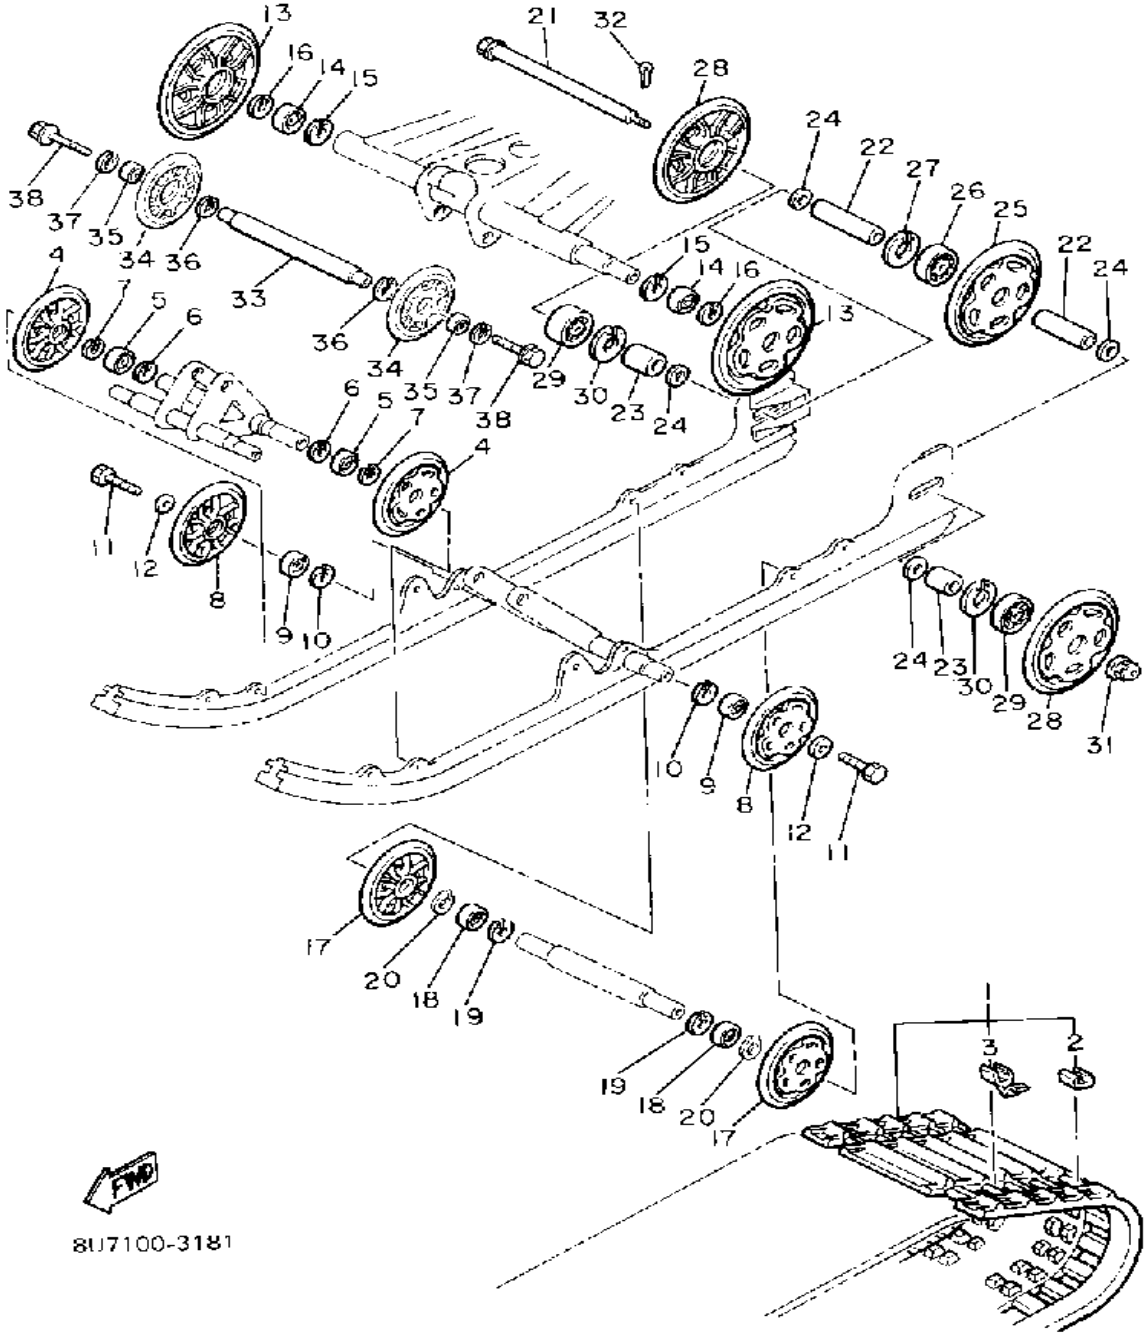

TRACK SUSPENSION 1

Ref. No.	Part Number	Description	Qty	Remarks
29	93306-20417-00	BEARING (B62042RS)	2	
30	99009-47500-00	CIRCLIP	2	
31	95601-14200-00	NUT, U	1	
32	91401-30030-00	PIN, COTTER	1	
33	8L1-47461-00-00	IDLER	1	
34	8H8-47320-00-00	SUSPENSION WHEEL COMP.	2	
35	93306-00441-00	BEARING (89A) (B6004RS)	2	
36	99009-42500-00	CIRCLIP	2	
37	99009-20400-00	CIRCLIP	2	
38	95816-08018-00	BOLT, FLANGE	2	

8U7100-3181

Not For Resale
www.SmallEngineDiscount.com