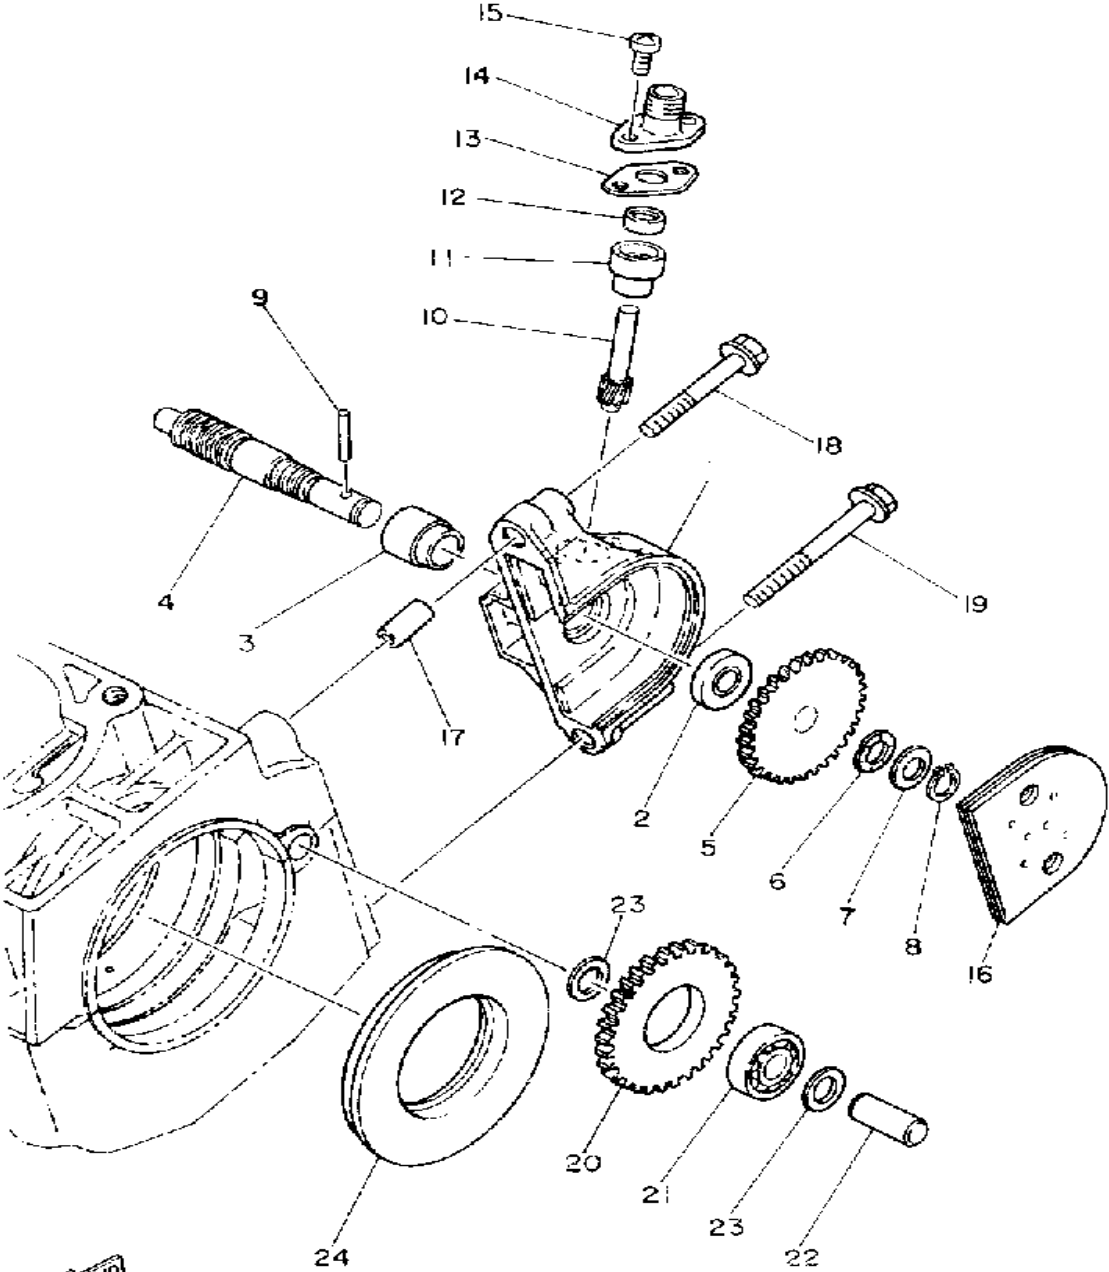

PUMP DRIVE - GEAR

Ref. No.	Part Number	Description	Qty	Remarks
1	8H8-14516-00-00	UNAVAILABLE IN PRICE BOOK	1	
2	93101-10090-00	OIL SEAL	1	
3	821-13176-00-00	METAL, WORM SHAFT OUTER	1	
4	866-13175-00-00	SHAFT, WORM	1	
5	821-13188-00-00	GEAR, DRIVE (32T)	1	
6	90206-11016-00	WASHER, WAVE	1	
7	137-13148-00-00	PLATE, CAM THRUST	1	
8	99009-10400-00	CIRCLIP	1	
9	93603-22028-00	PIN, DOWEL	1	
10	813-17841-00-00	GEAR, DRIVEN (10T)	1	
11	821-17843-00-00	BUSH, DRIVEN GEAR OUTER	1	
12	93104-06033-00	OIL SEAL	1	
13	821-17818-02-00	GASKET	1	
14	821-17819-00-00	CAP, HOUSING	1	
15	98580-05010-00	SCREW, PAN HEAD	2	
16	8K4-15426-00-00	COVER, OIL PUMP 2	1	
17	99510-08016-00	PIN, DOWEL	2	
18	95811-06040-00	BOLT, FLANGE	1	
19	95811-06055-00	BOLT, FLANGE (95802-06055)	1	
20	8H8-13179-00-00	GEAR, IDLE (34T)	1	
21	93306-00002-00	BEARING (B6000RS)	1	
22	8G8-13342-00-00	SHAFT, IDLE GEAR	1	
23	90201-10119-00	WASHER, PLATE	2	
24	8K4-13119-00-00	SEAL, GREASE	1	

FWD
8K411CO-C060

Not For Resale
www.SmallEngineDiscount.com