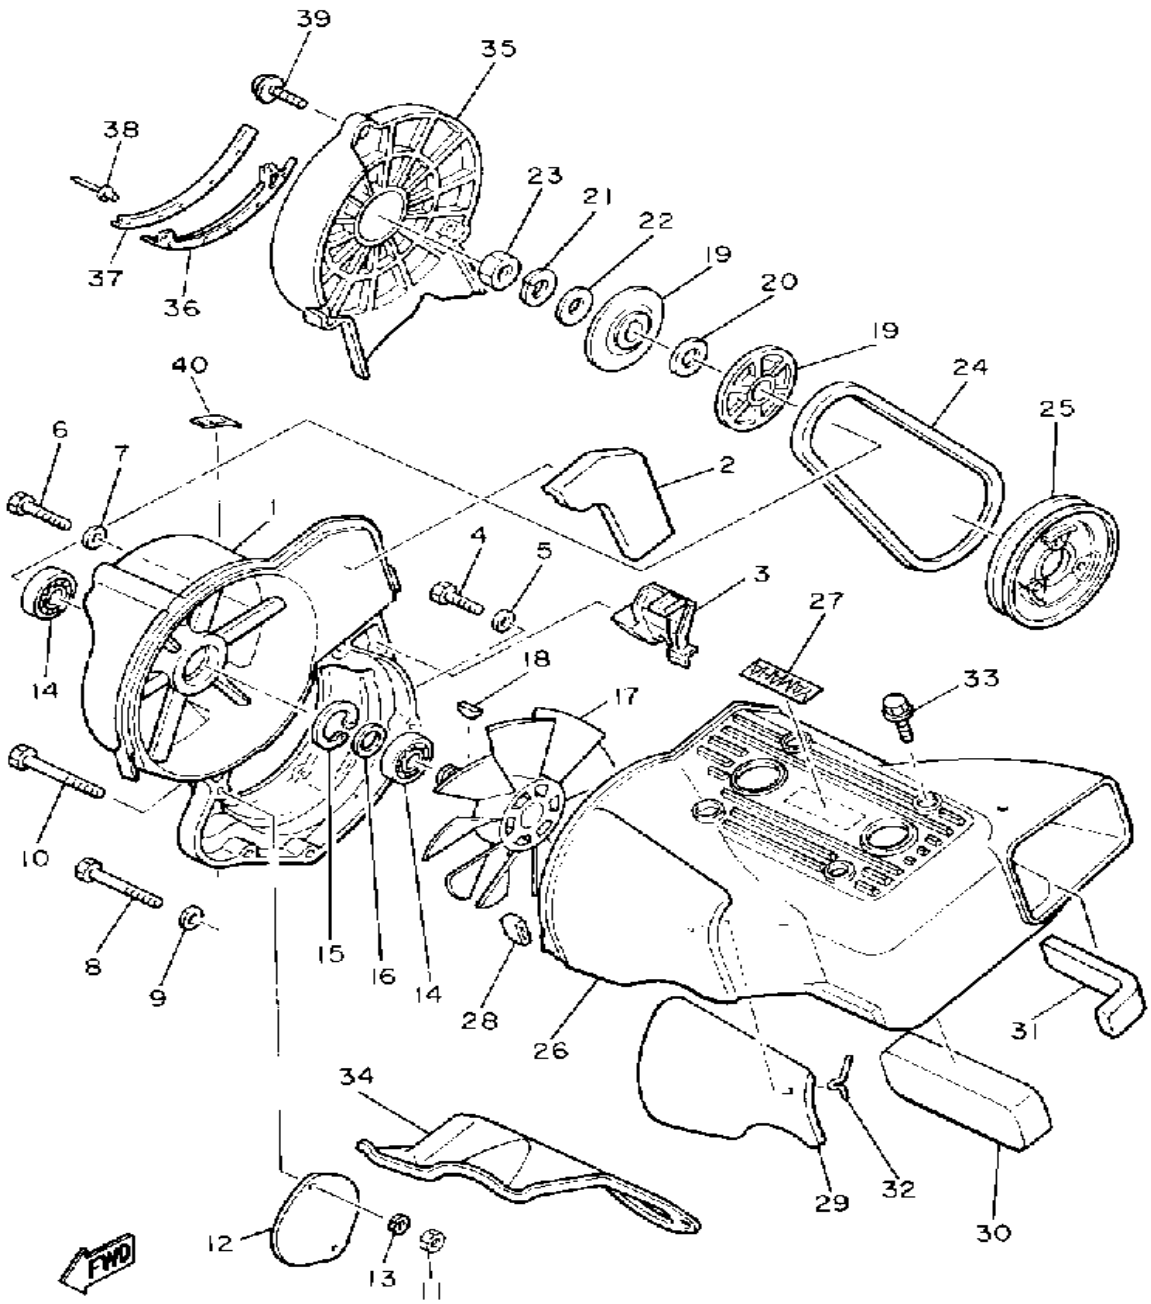

AIR SHROUD - FAN

81G100-6030

Ref. No.	Part Number	Description	Qty	Remarks
29	8H8-12659-00-00	DAMPER, AIR SHROUD 2	 1	
30	8H8-12669-00-00	DAMPER, AIR SHROUD 4	 1	
31	8V8-12678-00-00	DAMPER, AIR SHROUD 5	 1	
32	91401-16030-00	PIN, COTTER	 3	
33	90119-06108-00	BOLT, WITH WASHER	 4	
34	8H8-12652-00-00	AIR SHROUD, CYLINDER 2	... 1	
35	8L0-12616-00-00	COVER, FAN CASE	 1	
36	8Y0-12637-01-00	STAY 1	 1	
37	8Y0-12687-01-00	DAMPER, DUCT 4	 1	
38	90269-05051-00	RIVET	 4	
39	90159-06108-00	SCREW, WITH WASHER	 3	
40	8K4-12628-00-00	LABEL, CAUTION	 1	

Not For Resale

www.SmallEngineDiscount.com