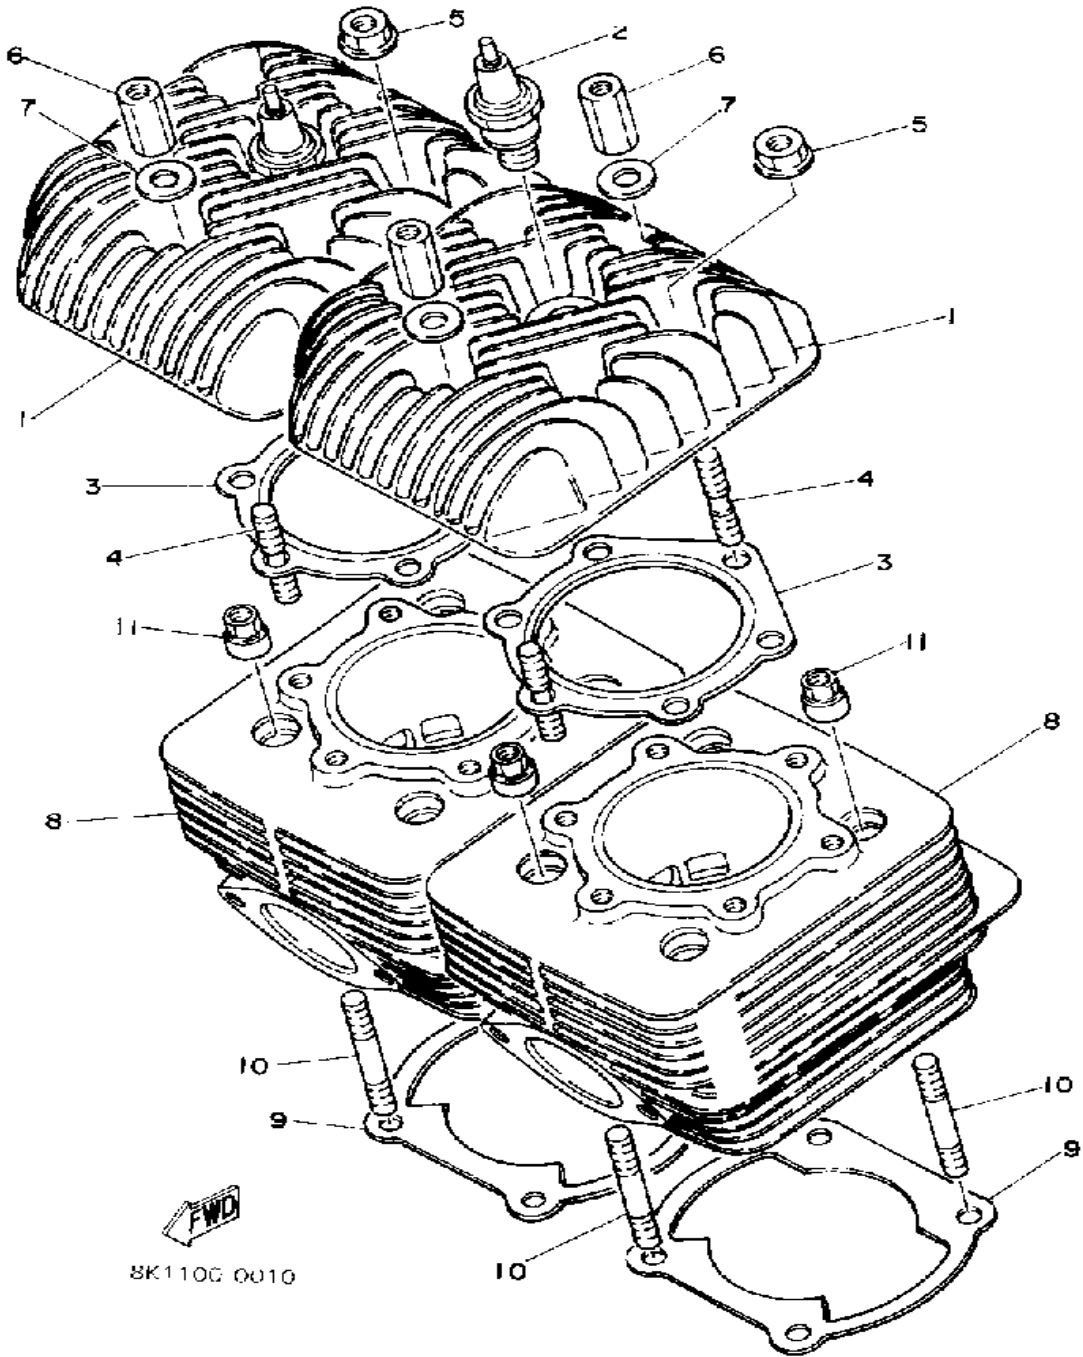

YAMAHA

GENUINE

PARTS CATALOGUE

SNOWMOBILE

Not For Resale

www.SmallEngineDiscount.com

CYLINDER

Ref. No.	Part Number	Description	Qty	Remarks
1	8H8-11111-00-00	HEAD, CYLINDER 1	2	ALT. PART 56HP
	8R6-11111-00-00	HEAD, CYLINDER 1	2	U.R. STD
2	NGK-BR9EV-00-00	NGK BR9EV 4PK (94701-00114)	2	
3	8H8-11181-01-00	GASKET, CYLINDER HEAD 1 (8H8-11181-00)	2	
4	90116-08104-00	BOLT, STUD	12	
5	95701-08500-00	NUT, FLANGE	8	
6	90179-08269-00	NUT	4	
7	90201-08100-00	WASHER, PLATE	4	
8	8H8-11311-00-00	CYLINDER 1	2	ALT. PART 56HP
	8R6-11311-00-00	CYLINDER 1	2	U.R. STD
9	89N-11351-00-00	GASKET, CYLINDER	2	
10	90116-08302-00	BOLT, STUD	8	
11	90179-08268-00	NUT	8	

Not For Resale

www.SmallEngineDiscount.com

CRANKSHAFT - PISTON

Ref. No.	Part Number	Description	Qty	Remarks
1	8R6-11631-00-95	PISTON (STD)	2	U.R.
	8R6-11635-00-00	PISTON (0.25MM O/S)	2	ALT. PART
	8R6-11636-00-00	PISTON (0.50MM O/S)	2	ALT. PART
2	8R6-11601-00-00	PISTON RING SET (STD)	2	U.R.
	8R6-11601-10-00	PISTON RING SET (0.25MM O/S)	2	ALT. PART
	8R6-11601-20-00	PISTON RING SET (0.50MM O/S)	2	ALT. PART
3	8H8-11633-00-00	PIN, PISTON	2	
4	93450-21053-00	CIRCLIP	4	
5	93310-320G0-00	BEARING	2	
6	8R6-11400-01-00	CRANKSHAFT ASSEMBLY	1	
7	8R6-11412-00-00	. CRANK 1	1	
8	8R6-11422-00-00	. CRANK 2	1	
9	8R6-11432-01-00	. CRANK 3	1	
10	8H8-11442-00-00	. CRANK 4	1	
11	8H0-11681-00-00	. PIN, CRANK 1	1	
12	90209-24073-00	. WASHER	3	
13	8R6-11651-00-00	. ROD, CONNECTING	2	
14	93310-524K4-00	. BEARING	2	
15	8H8-11515-00-00	. SEAL, LABYRINTH 1	1	
16	91609-30010-00	. PIN, SPRING	1	
17	93306-30625-00	. BEARING	1	
18	93306-30625-00	. BEARING	1	
19	90201-34683-00	. WASHER, PLATE (90201-33299-00)	1	
20	93306-20617-00	. BEARING (B6206)	2	
21	93306-20617-00	. BEARING (B6206)	1	
22	93103-32095-00	. OIL SEAL	1	
23	8K2-13178-00-00	. GEAR, PUMP DRIVE	1	