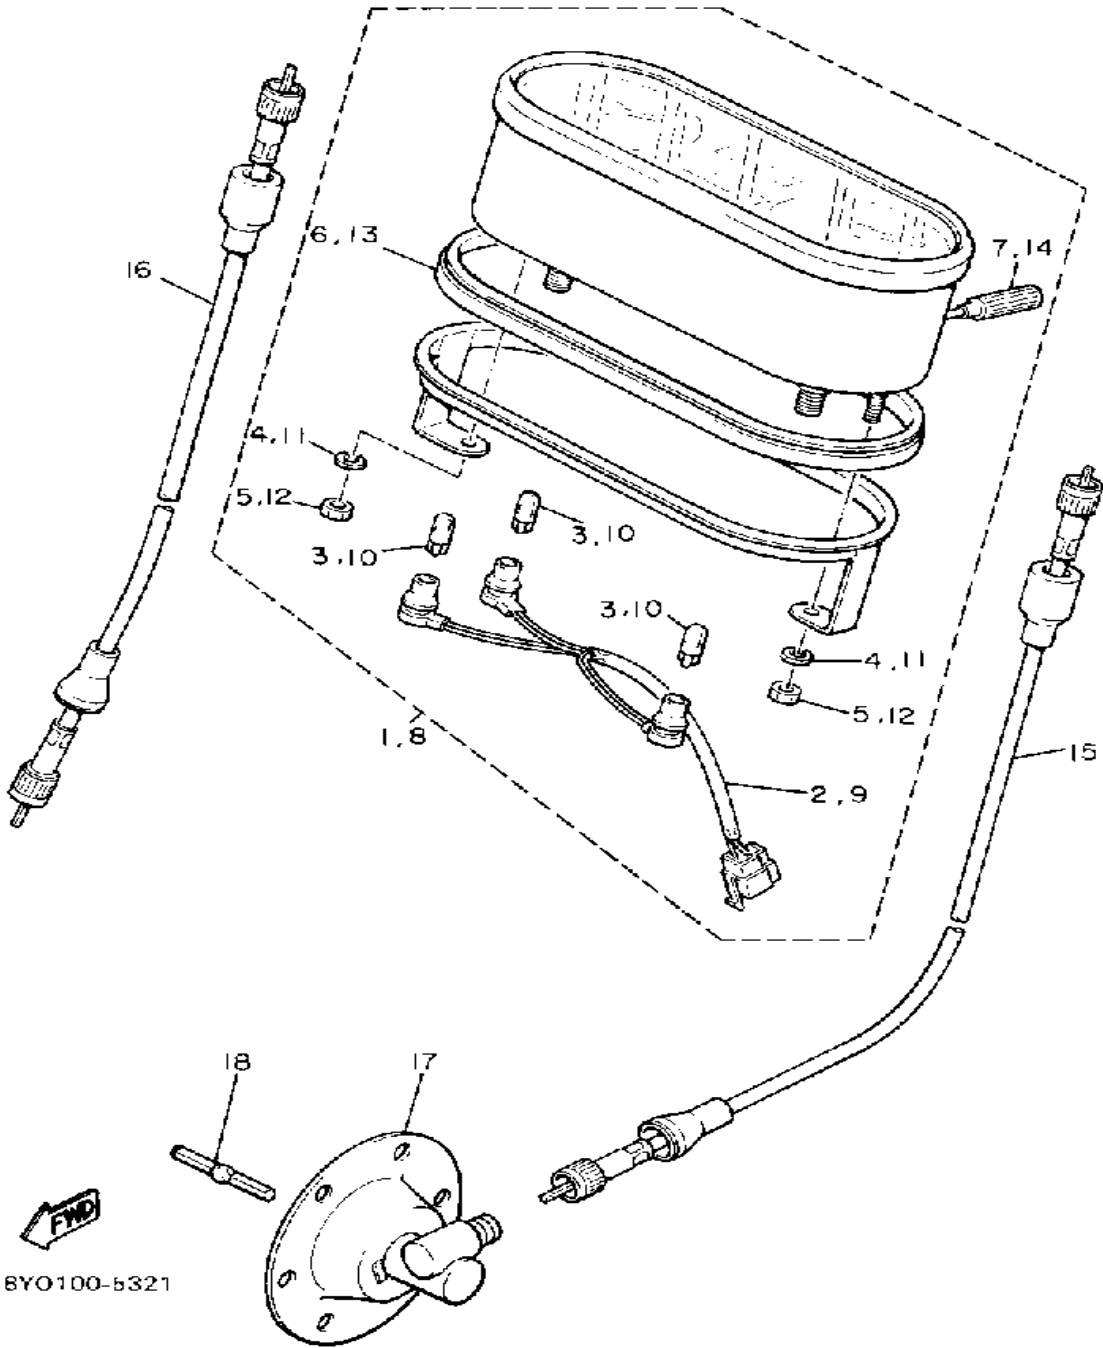

METER

Ref. No.	Part Number	Description	Qty	Remarks
1	81R-83500-40-00	SPEEDOMETER ASSEMBLY ..	1	
2	8U9-83536-00-00	. SOCKET, METER	1	
3	4G1-84744-00-00	. BULB, MTR.12V3.4W	3	
4	92990-05100-00	. WASHER, SPRING	2	
5	95380-05600-00	. NUT	2	
6	8K4-83513-00-00	. DAMPER	1	
7	8L8-83578-00-00	. KNOB, TRIP METER	1	
8	8K4-83550-00-00	SPEEDOMETER CABLE ASSEMBLY	1	
9	8A1-83550-02-00	SPEEDOMETER CABLE ASSEMBLY	1	
10	8L9-47700-00-00	METER GEAR HOUSING COMP	1	
11	8K4-47715-00-00	JOINT	1	

8YO100-5321

Not For Resale
www.SmallEngineDiscount.com