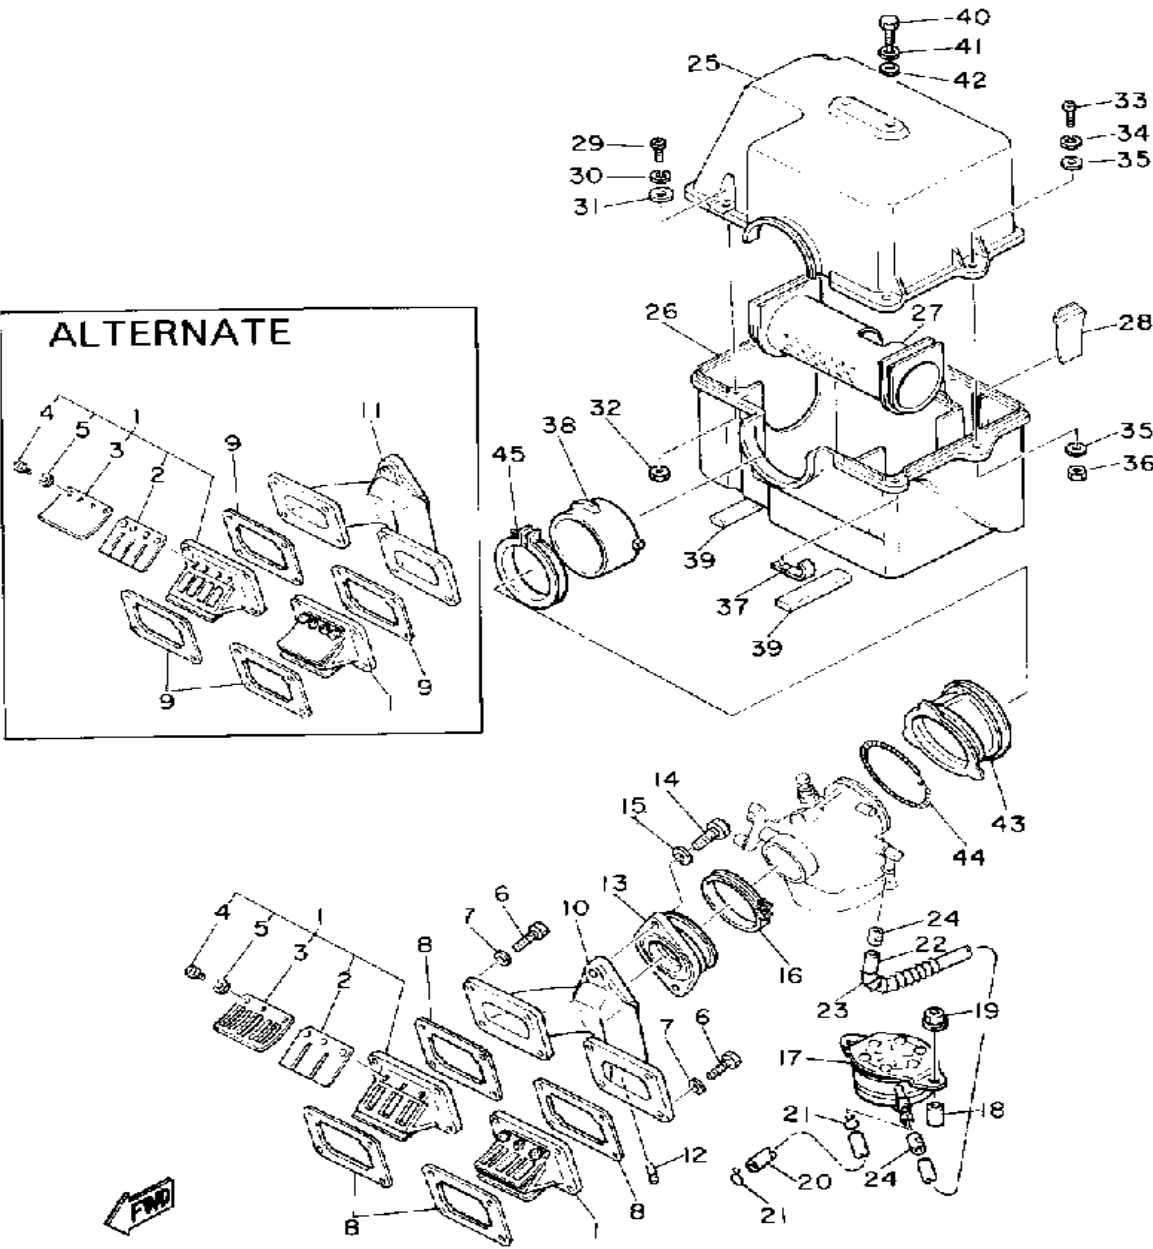

AIR CLEANER

Ref. No.	Part Number	Description	Qty	Remarks
22	807-24312-00-00	PIPE 2	1	
23	8H8-24327-00-00	PROTECTOR, PIPE	1	
24	90467-11028-00	CLIP	2	
25	8K4-14431-00-00	SILENCER, INTAKE 1	1	
26	8K4-14441-01-00	SILENCER, INTAKE 2	1	
27	8L0-14466-00-00	PIPE	1	
28	8K4-14477-00-00	PLATE	2	
29	98580-05016-00	SCREW, PAN HEAD	3	
30	92990-05100-00	WASHER, SPRING	3	
31	92901-05600-00	WASHER, PLATE	3	
32	95311-05700-00	NUT	3	
33	98511-06025-00	SCREW PAN HEAD (92501-06025)	2	
34	92995-06100-00	WASHER, SPRING	2	
35	92990-06200-00	WASHER	4	
36	95380-06600-00	NUT	2	
37	90462-06058-00	CLAMP	1	
38	8N8-14465-00-00	PIPE	1	
39	8K4-14425-00-00	DAMPER 1	2	
40	97313-06016-00	BOLT, HEXAGON	2	
41	92995-06100-00	WASHER, SPRING	2	
42	90201-062A8-00	WASHER, PLATE	2	
43	8N8-14453-01-00	JOINT, AIR CLEANER 1	1	
44	90506-06083-00	SPRING, TENSION	1	
45	90460-75020-00	CLAMP, HOSE	1	

82W 00-7060

Not For Resale
www.SmallEngineDiscount.com