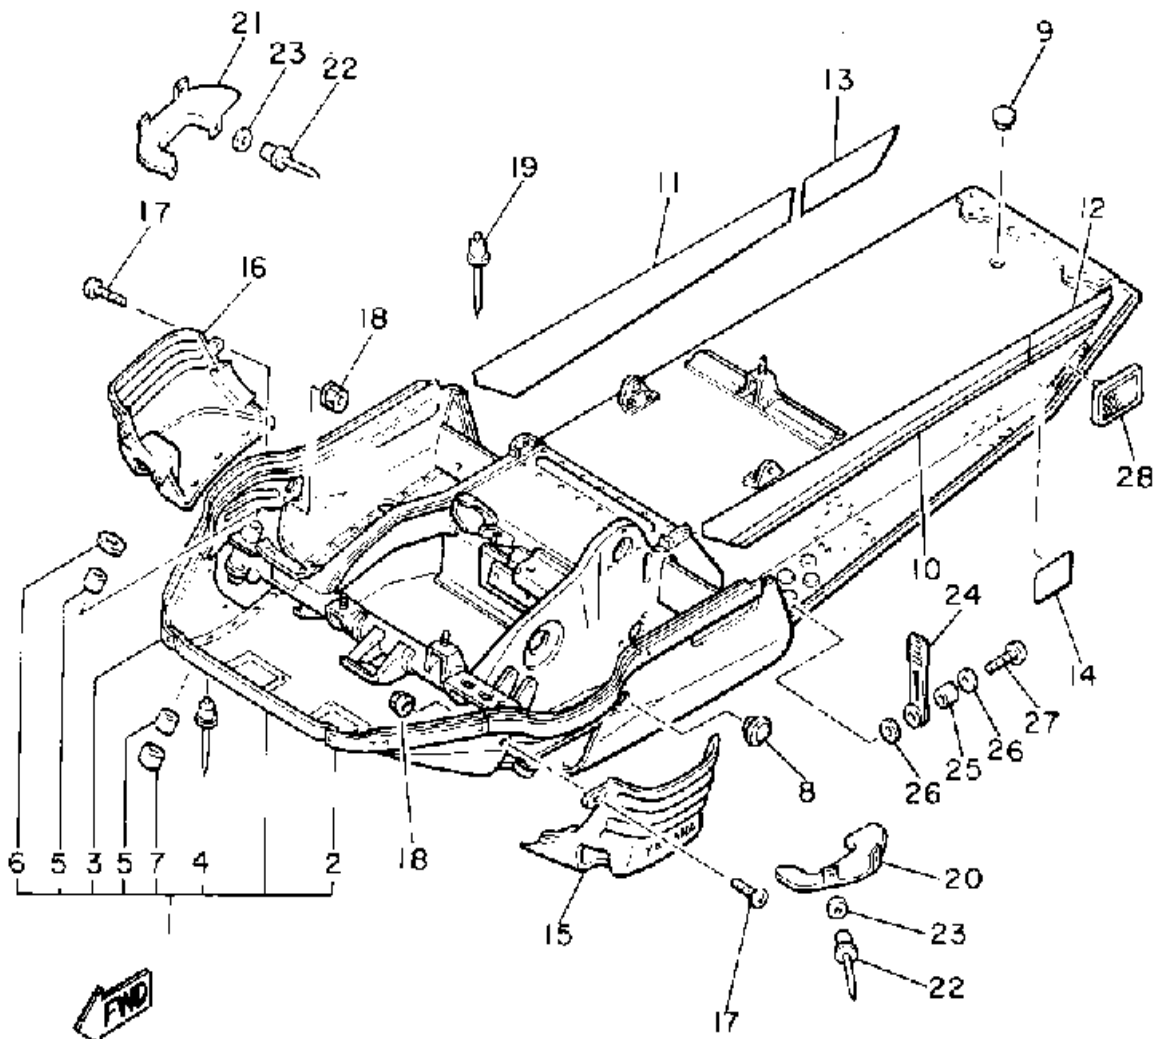

FRAME

Ref. No.	Part Number	Description	Qty	Remarks
27	98906-06030-00	SCREW, BIND	2	
28	81G-85130-00-00	REAR REFLECTOR ASSEMBLY	2	

82W100-7150

Not For Resale
www.SmallEngineDiscount.com