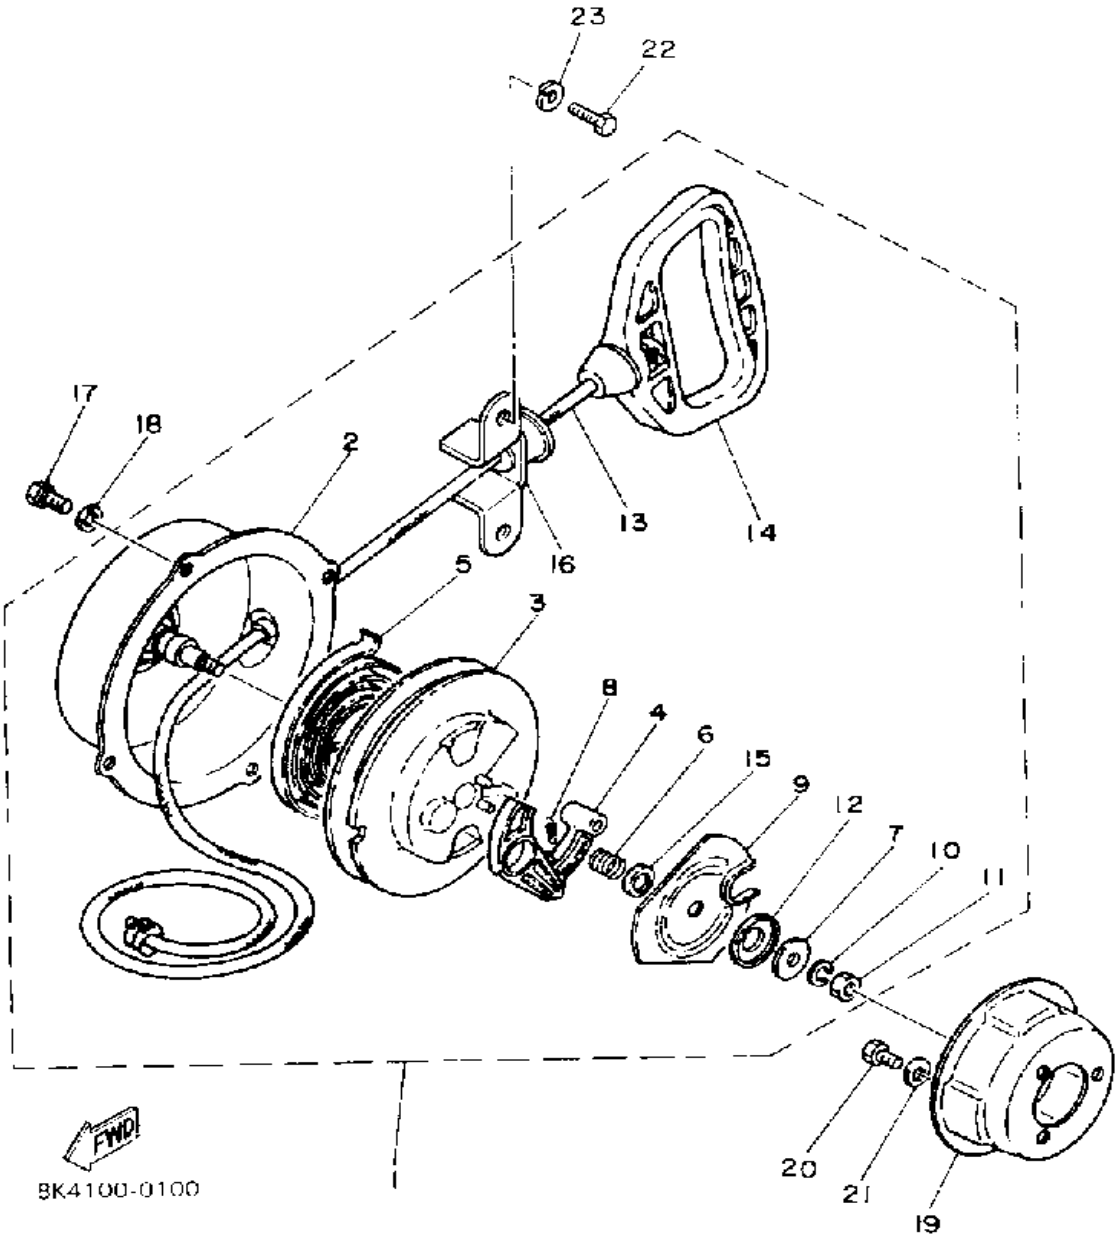

STARTER

Ref. No.	Part Number	Description	Qty	Remarks
1	8K4-15710-00-00	STARTER ASSEMBLY	1	
2	8H8-15711-00-00	. CASE, STARTER	1	
3	8F3-15714-01-00	. DRUM, SHEAVE	1	
4	8F3-15741-01-00	. PAWL, DRIVE	1	
5	8Y0-15713-00-00	. SPRING, STARTER	1	
6	8F3-15715-00-00	. SPRING, FRICTION	1	
7	8F3-15739-01-00	. WASHER, THRUST	1	
8	8F3-15734-00-00	. SPRING, RETURN	1	
9	8F3-15716-03-00	. PLATE, DRIVE	1	
10	92995-06100-00	. WASHER, SPRING	1	
11	95380-06700-00	. NUT	1	
12	8G5-15739-00-00	. WASHER, THRUST	1	
13	857-15751-00-00	. WIRE, STARTER	1	
14	8F3-15755-00-00	. HANDLE, STARTER	1	
15	82M-15779-00-00	. COVER	1	
16	8K4-15788-00-00	. HOLDER, HANDLE	1	
17	97313-06014-00	BOLT, HEXAGON	4	
18	92995-06100-00	WASHER, SPRING	4	
19	8H8-15723-01-00	PULLEY, STARTER	1	
20	97313-08020-00	BOLT, HEXAGON	3	
21	92990-08100-00	WASHER	3	
22	97026-06012-00	BOLT	2	
23	92906-06100-00	WASHER, SPRING	2	

Not For Resale

www.SmallEngineDiscount.com