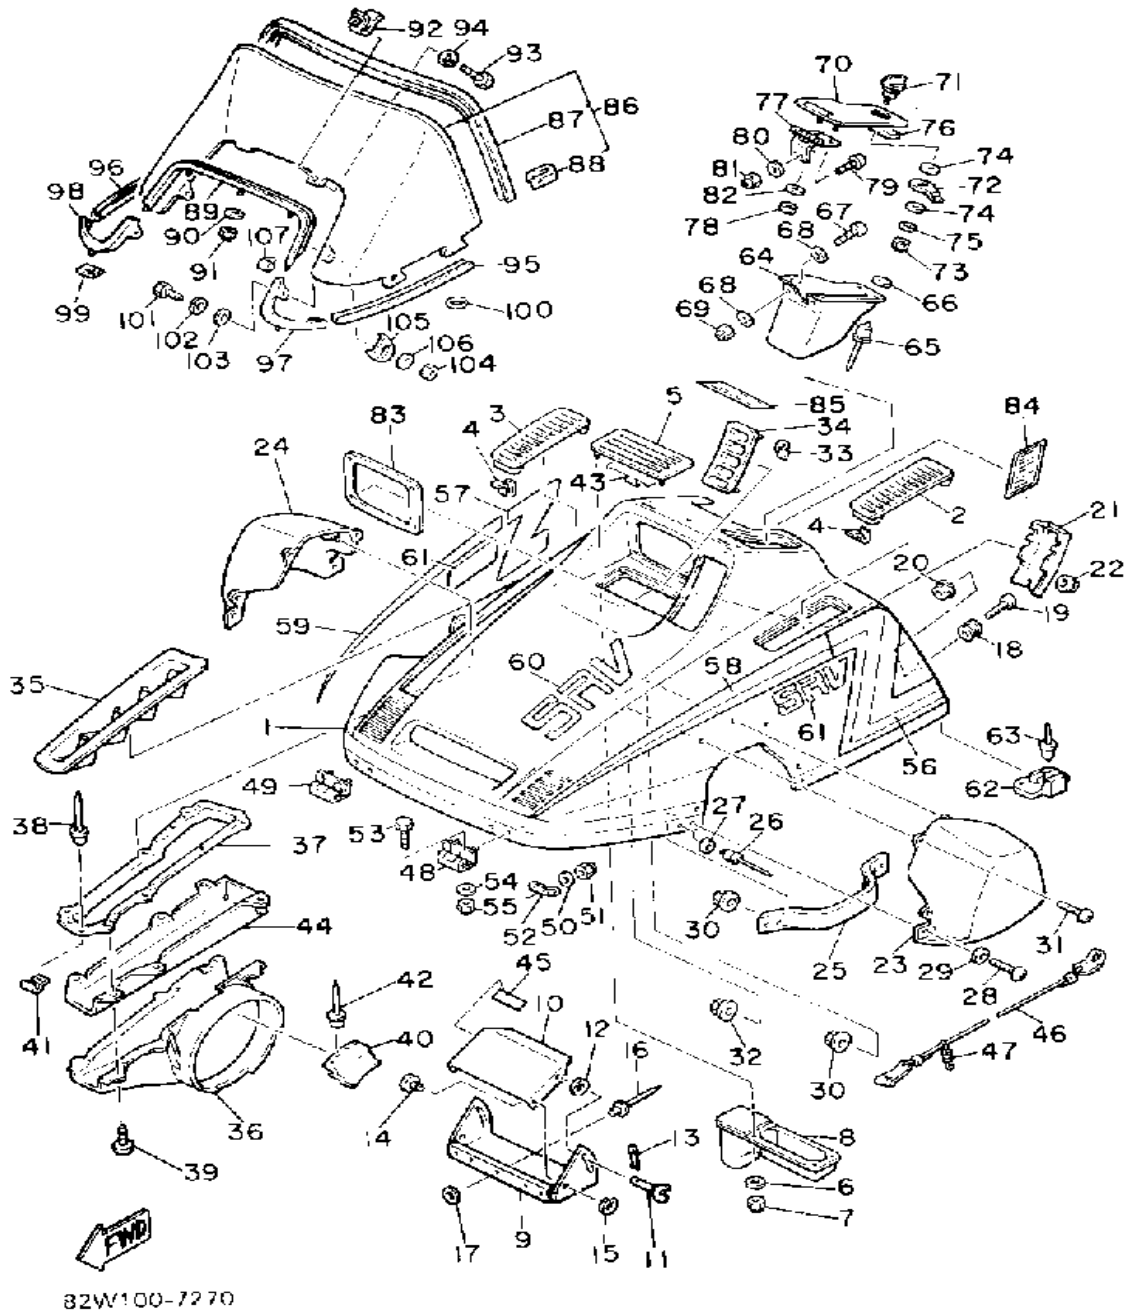

SHROUD - WINDSHIELD

Ref. No.	Part Number	Description	Qty	Remarks
1	81G-W7711-00-00	SHROUD ASSEMBLY	1	YAMAHA BLACK
2	8L9-77133-00-00	LOUVER 3	1	
3	8L9-77134-00-00	LOUVER 4	1	
4	90468-05094-00	CLIP	4	
5	8L9-77109-00-00	LOUVER 5 (83W-77109-00)	1	
6	90201-05029-00	WASHER, PLATE	4	
7	95701-05300-00	NUT, NYLON	4	
8	8K4-7712E-00-00	INSULATOR	1	
9	8Y0-77125-00-00	STAY 1	1	
10	8Y0-77126-00-00	STAY 2	1	
11	90122-05022-00	BOLT, WING	2	
12	90202-05088-00	WASHER, PLATE	2	
13	90468-10004-00	CLIP	2	
14	90249-05187-00	PIN	2	
15	99080-04600-00	CIRCLIP (E)	2	
16	90267-48053-00	RIVET, BLIND	3	
17	90201-04325-00	WASHER, PLATE	3	
18	8M6-77175-00-00	HOLDER, LATCH	2	
19	98906-06030-00	SCREW, BIND	2	
20	95701-06500-00	NUT, FLANGE	2	
21	8V8-77185-00-00	PLATE 1	1	
22	95701-04500-00	NUT, FLANGE	4	
23	8L0-77121-00-00	HOOD 1	1	
24	8L0-77122-00-00	HOOD 2	1	
25	8L0-77125-00-00	STAY 1	2	
26	90267-48014-00	RIVET, BLIND	4	
27	90201-05721-00	WASHER, PLATE	4	
28	90154-05005-00	SCREW, BINDING	4	
29	90201-06059-00	WASHER, PLATE	4	

CONTINUED ON NEXT FRAME ➤

Not For Resale
www.SmallEngineDiscount.com