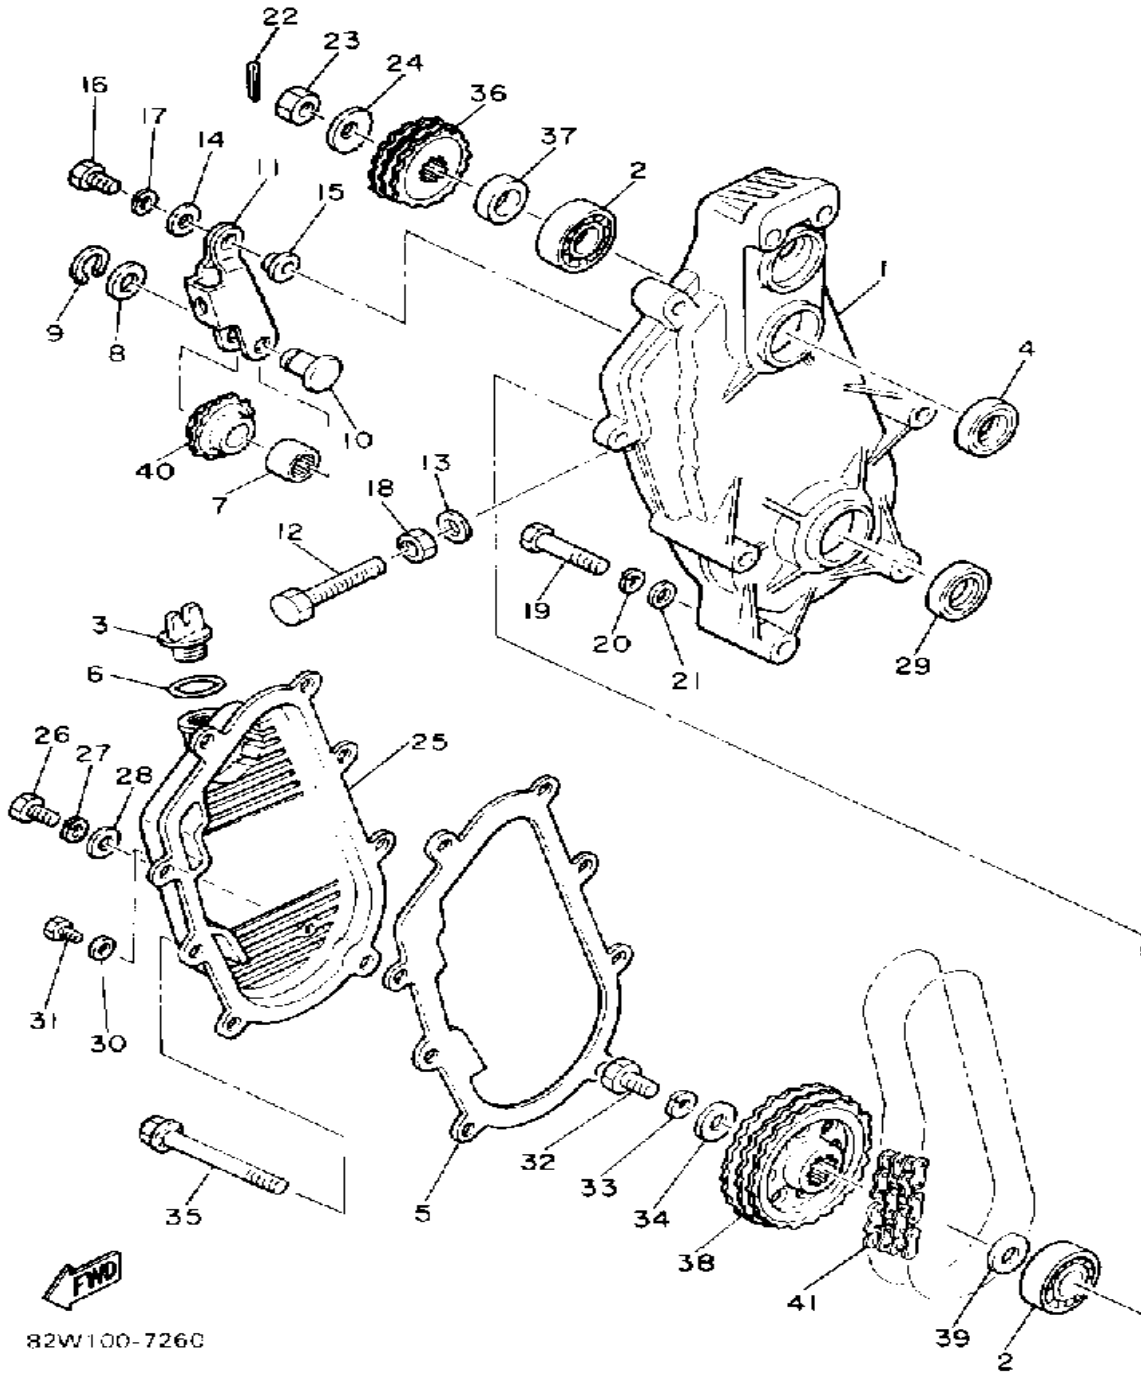

TRACK DRIVE 2

82W100-7260

Ref. No.	Part Number	Description	Qty	Remarks
29	93102-25081-00	OIL SEAL	1	
30	90210-06006-00	WASHER, SEAL	1	
31	97011-06010-00	BOLT	1	
32	97011-10025-00	BOLT	1	
33	92990-10100-00	WASHER, SPRING	1	
34	90201-10742-00	WASHER, PLATE	1	
35	95811-08090-00	BOLT, FLANGE (95822-08090) ..	2	
36	829-17682-50-00	SPRKT, CHAIN DR 15T (878-17682-50) (15T)	1	ALT. PART
	829-17682-60-00	SPRKT, CHAIN DR 16T (16T) ..	1	ALT. PART
	829-17682-70-00	SPRKT, CHAIN DR 17T (17T) ..	1	U.R. STD
	829-17682-80-00	SPRKT, CHAIN DR 18T (18T) ..	1	ALT. PART
	829-17682-90-00	SPRKT, CHAIN DR 19T (878-17682-90) (19T)	1	ALT. PART
	829-17693-00-00	UNAVAILABLE IN PRICE BOOK (20T) (878-17693-00)	1	ALT. PART
	8U9-17693-10-00	SPROCKET, CHAIN DR (878-17693-10) (21T)	1	ALT. PART
	8U9-17693-20-00	SPROCKET, CHAIN DR (878-17693-20) (22T)	1	ALT. PART
37	90387-25798-00	COLLAR	1	
38	878-47548-90-00	SPROCKET, CHN DRVN (29T) ..	1	ALT. PART
	8U9-47587-00-00	SPROCKET, CHN DRVN (31T) ..	1	U.R. STD
	8U9-47587-10-00	SPROCKET, CHN DRVN (888-47587-00) (33T)	1	ALT. PART
	8U9-47587-30-00	SPROCKET, CHN DRVN (878-47587-20) (35T)	1	ALT. PART
39	90201-25526-00	WASHER, PLATE (T2.0)	1	
40	8L0-47612-00-00	WHEEL	1	
41	94890-05064-00	CHAIN	1	ALT. PART
	94890-05066-00	CHAIN	1	U.R. STD

CONTINUED ON NEXT FRAME ►

Not For Resale
www.SmallEngineDiscount.com