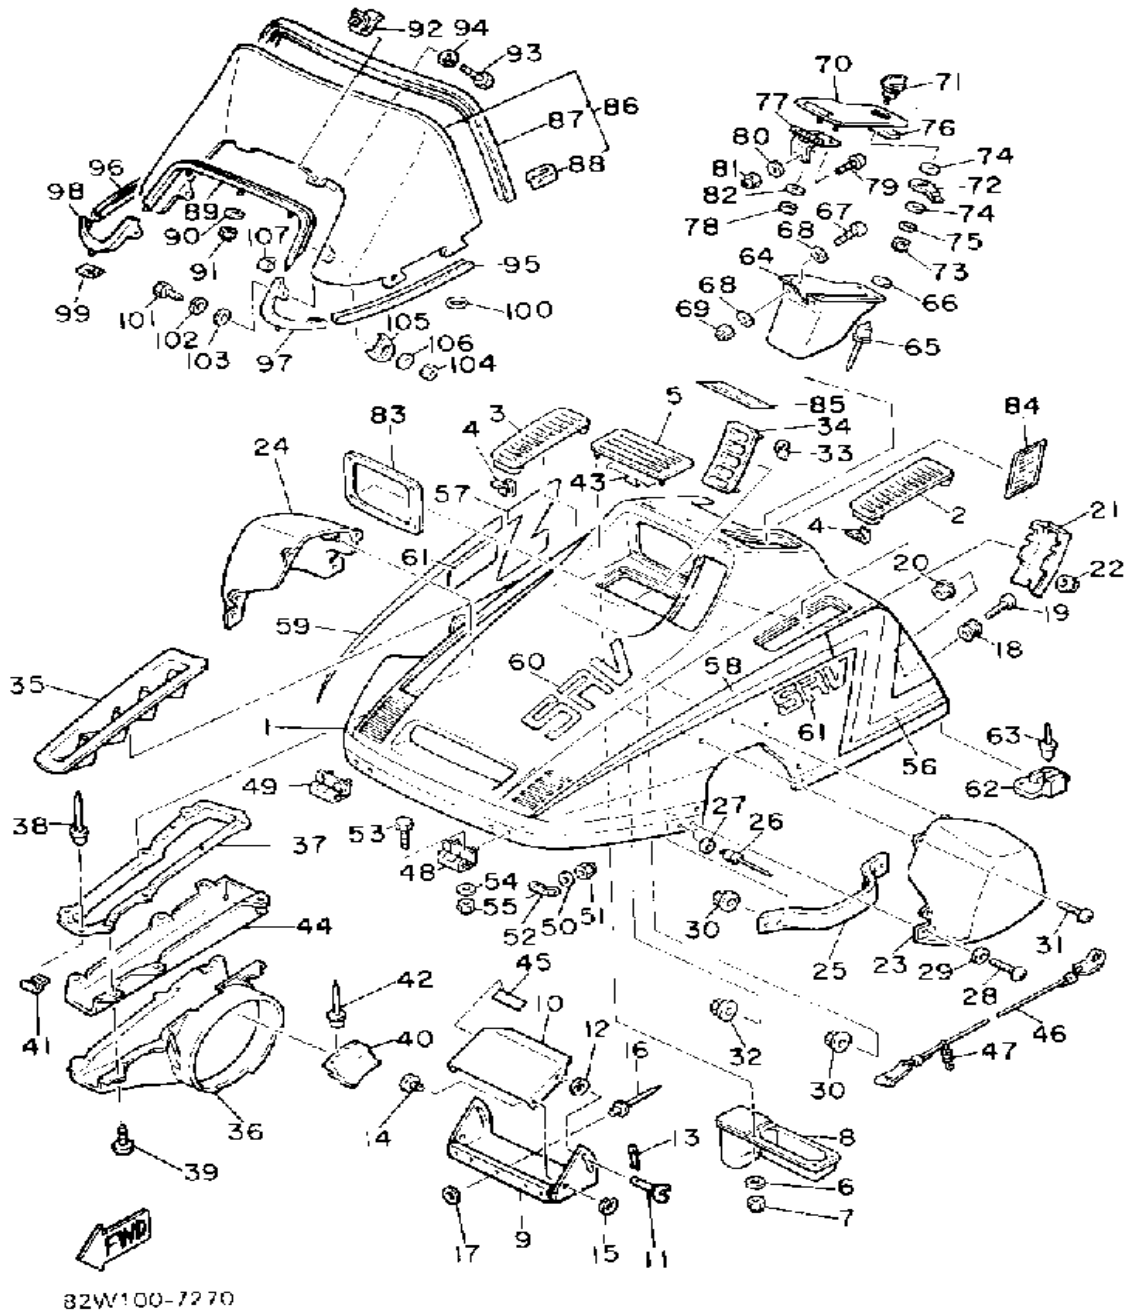

SHROUD - WINDSHIELD

Ref. No.	Part Number	Description	Qty	Remarks
59	81G-77114-00-00	ORNAMENT 5	1	
60	81G-77355-00-00	EMBLEM 5	1	
61	81G-77356-00-00	EMBLEM 6	2	
62	8K4-77188-00-00	STOPPER	2	
63	90267-48086-00	RIVET, BLIND	4	
64	8K4-77391-00-00	LUGGAGE BOX	1	
65	90267-48078-00	RIVET, BLIND	2	
66	90201-04325-00	WASHER, PLATE	2	
67	98516-06020-00	SCREW, PAN HEAD	2	
68	90201-06059-00	WASHER, PLATE	4	
69	95701-06300-00	NUT, NYLON	2	
70	8L9-77392-00-00	COVER, LUGGAGE BOX	1	
71	8L9-77324-00-00	KNOB	1	
72	8K4-77328-00-00	LEVER, arm fitting	1	
73	95706-05300-00	NUT, nylon	1	
74	90201-10119-00	WASHER, PLATE	2	
75	90201-05725-00	WASHER, PLATE	1	
76	8K4-77374-00-00	DAMPER 2	1	
77	8K4-77470-00-00	HINGE ASSEMBLY	1	
78	95306-05800-00	NUT (CROWN)	2	
79	98586-05016-00	SCREW, PAN HEAD	2	
80	90201-05029-00	WASHER, PLATE	2	
81	95701-05300-00	NUT, NYLON	2	
82	92906-05200-00	WASHER, PLAIN	2	
83	8K4-77165-00-00	TRIM 1	1	
84	8U7-77743-00-00	INDICATOR 3	1	
85	8Y0-77761-00-00	LABEL, WARNING 1	1	
86	8L0-77210-00-XX	WINDSHIELD (8L0-77210-00) ..	1	
87	87S-77213-00-00	. TRIM, UPPER	1	

CONTINUED ON NEXT FRAME ➤

Not For Resale
www.SmallEngineDiscount.com