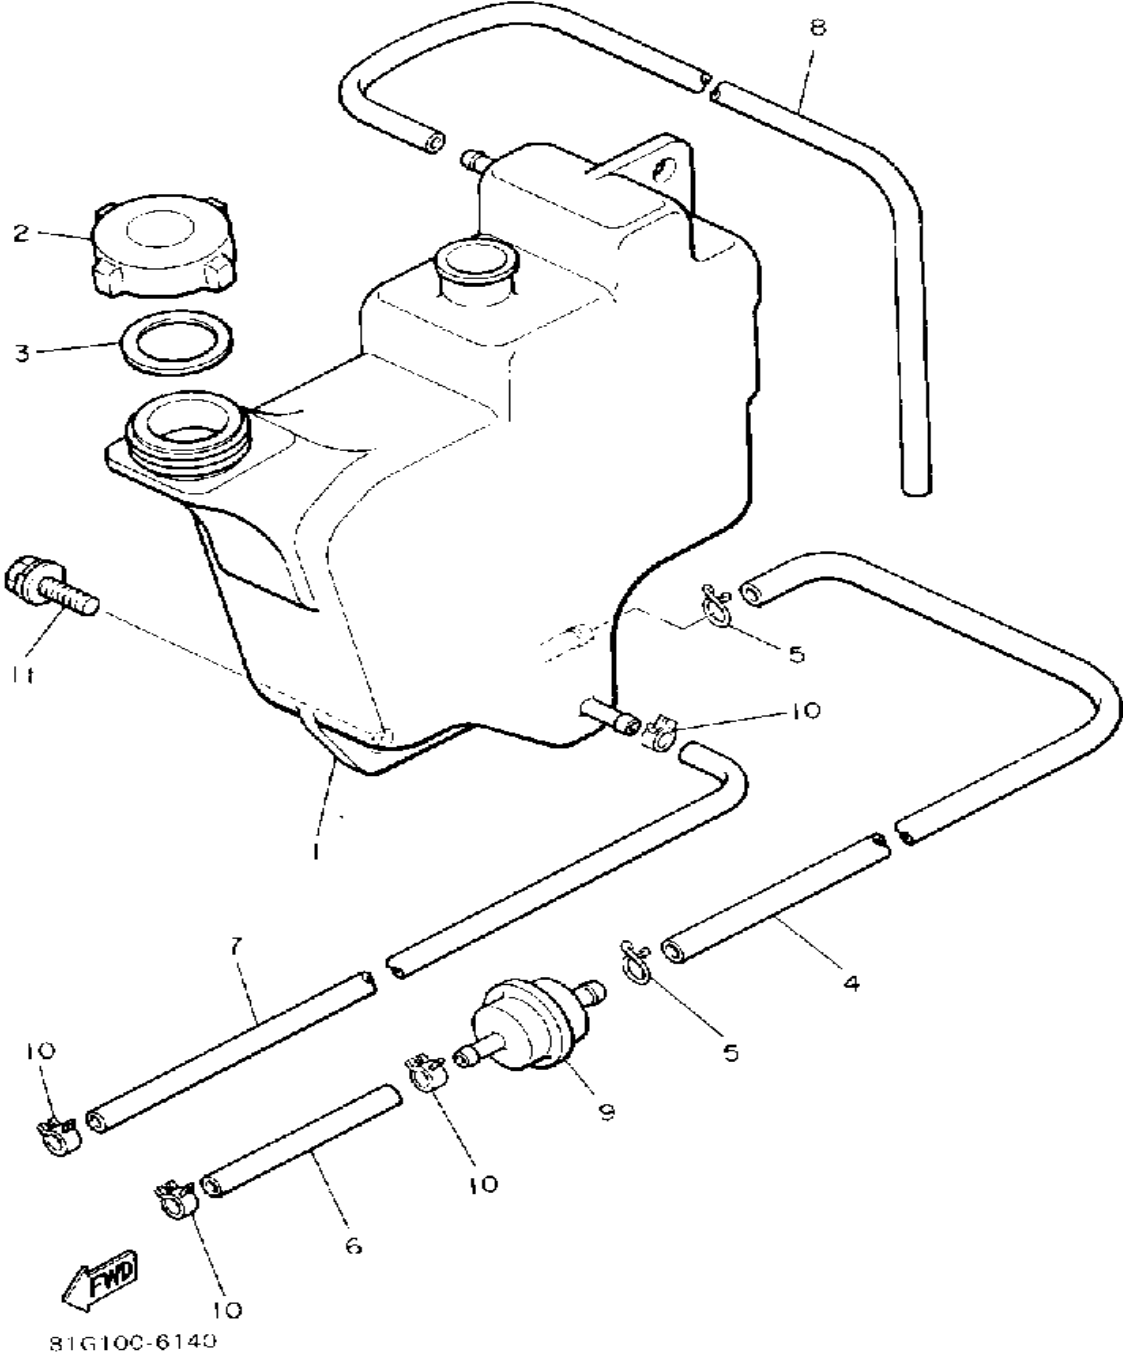

OIL TANK

Ref. No.	Part Number	Description	Qty	Remarks
1	86U-21751-00-00	TANK, OIL (8L8-21751-00)	1	
2	863-21771-00-00	BODY, CAP	1	
3	90430-31003-00	GASKET	1	
4	90446-11157-00	HOSE	1	
5	90467-11009-00	CLIP	2	
6	90446-09068-00	HOSE	1	
7	91A30-05045-00	TUBE, FLEXIBLE VINYL	1	
8	90446-09013-00	HOSE (90446-09079)	1	
9	8G8-13410-00-00	STRAINER HOUSING ASSEMBLY	1	
10	90467-09026-00	CLIP	4	
11	90119-06063-00	BOLT, WITH WASHER	2	

Not For Resale

www.SmallEngineDiscount.com