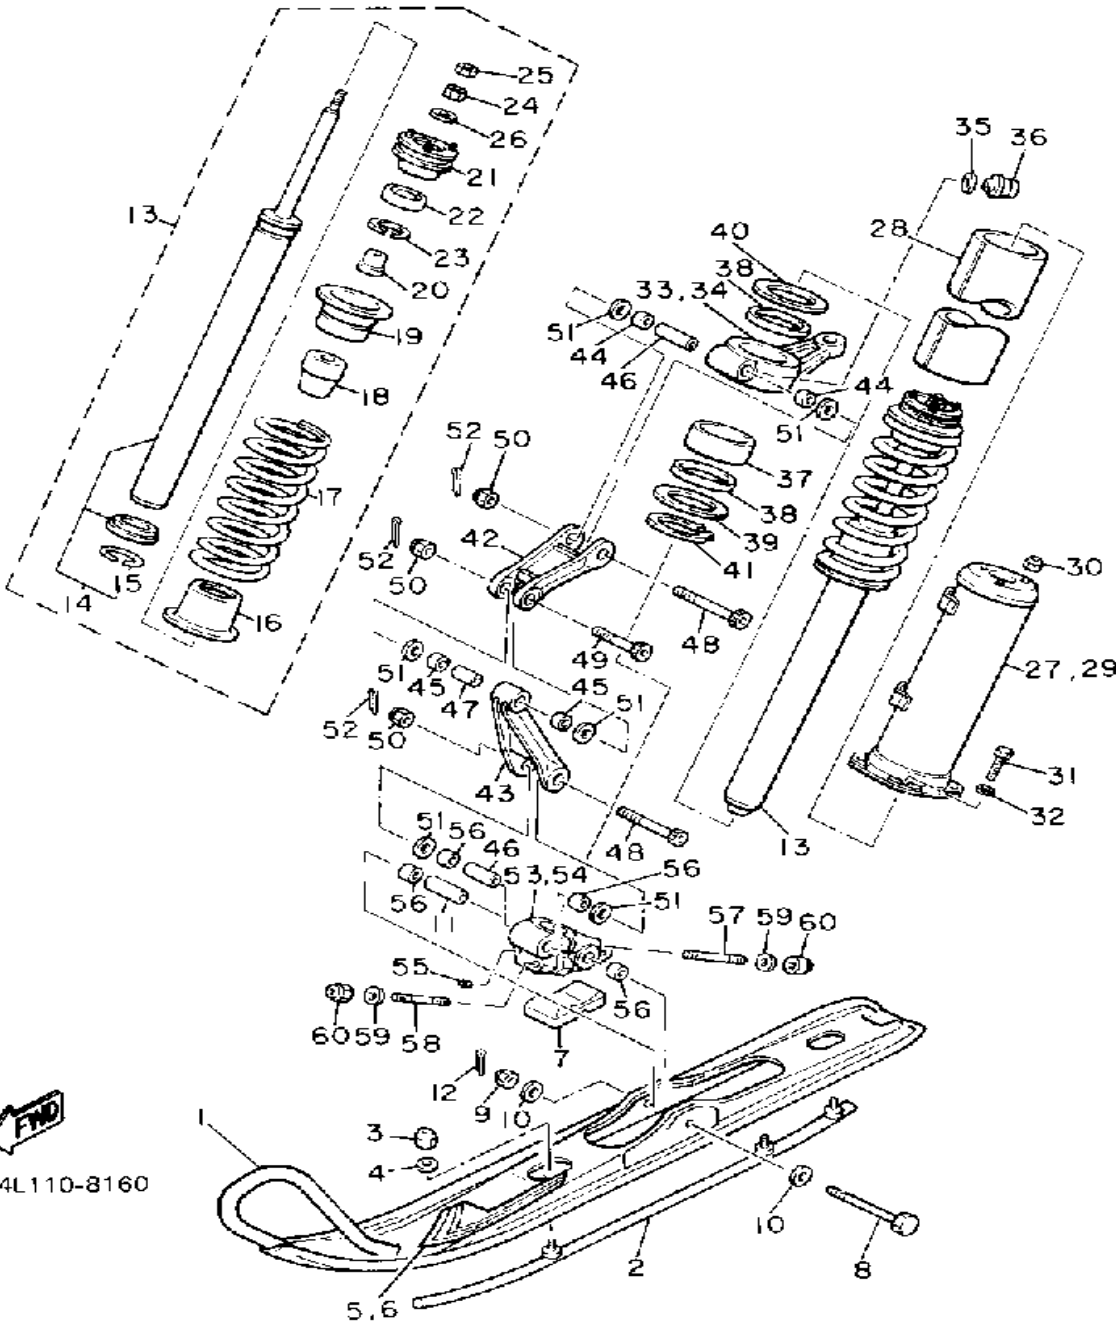

SKI

FWD
84L110-8160

Ref. No.	Part Number	Description	Qty	Remarks
59	92901-08600-00	WASHER	4	
60	95712-08300-00	NUT, LOCK	4	

Not For Resale
www.SmallEngineDiscount.com