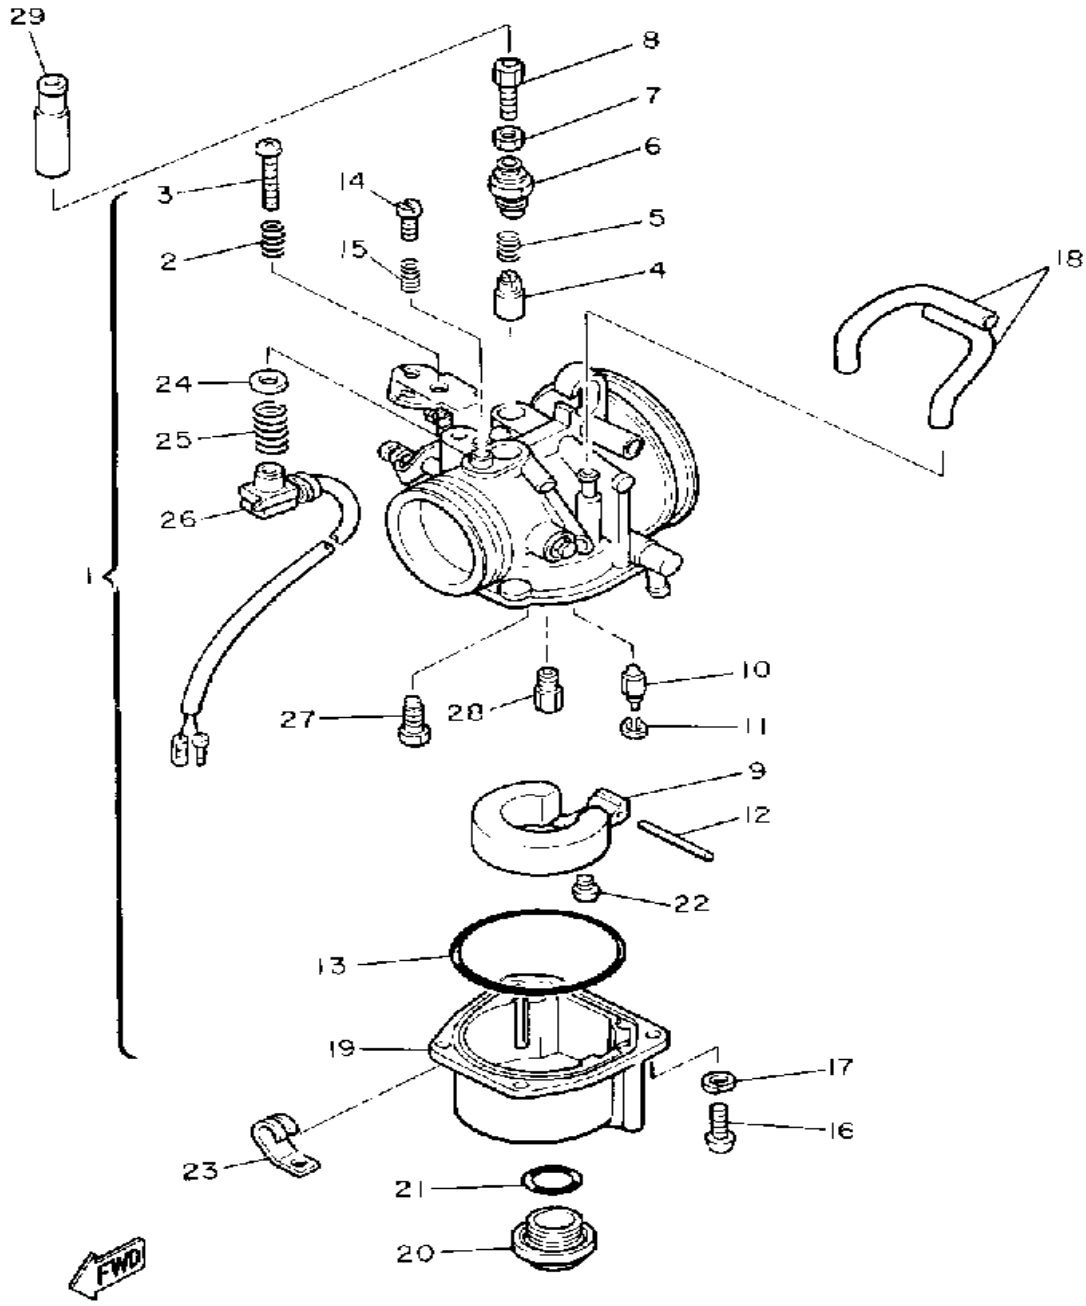

CARBURETOR

8YU100 5070

Ref. No.	Part Number	Description	Qty	Remarks
1	8Y0-14101-01-00	CARBURETOR ASSEMBLY 1	1	
2	80F-14131-00-00	. SPRING, THROTTLE VALVE	1	
3	80F-14121-00-00	. SCREW, THROTTLE STOP	1	
4	371-14993-60-00	. PLUNGER, STARTER	1	
5	90501-08443-00	. SPRING, COMPRESSION	1	
6	8A6-14969-00-00	. CAP	1	
7	8E7-14161-00-00	. NUT, CABLE ADJUSTING	1	
8	8A6-14977-00-00	. SHAFT, STARTER LEVER	1	
9	8G6-14985-01-00	. FLOAT	1	
10	8E7-14546-01-00	. VALVE, NEEDLE	1	
11	663-14159-00-00	. CLIP	1	
12	663-14548-00-00	. PIN, FLOAT ARM	1	
13	8G6-14984-00-00	. GASKET, FLOAT CHAMBER	1	
14	8G6-14521-00-00	. SCREW, ADJUST	1	
15	90501-08214-00	. SPRING, COMPRESSION	1	
16	98580-04540-00	. SCREW, PAN HEAD	4	
17	92901-04100-00	. WASHER, SPRING	4	
18	8G6-14994-01-00	. NET, FILTER	2	
19	8K4-14980-00-00	. BODY, FLOAT CHAMBER	1	
20	8M7-14992-00-00	. ROD	1	
21	93210-19309-00	. O-RING	1	
22	98701-04008-00	. SCREW, FLAT HEAD	1	
23	8Y0-14137-00-00	. CLIP	1	
24	80F-14146-00-00	. PLATE	1	
25	80F-14133-00-00	. SPRING, THROTTLE STOP	1	
26	8V0-8259A-00-00	. SWITCH, CARBURETOR	1	
27	8G6-14948-24-00	. JET # 2	1	
28	8A6-14516-20-00	. JET, MAIN #1 0	1	U.R. STD
	8A6-14516-25-00	. JET, MAIN #1 5	1	U.R. STD

CONTINUED ON NEXT FRAME ➤

Not For Resale
www.SmallEngineDiscount.com