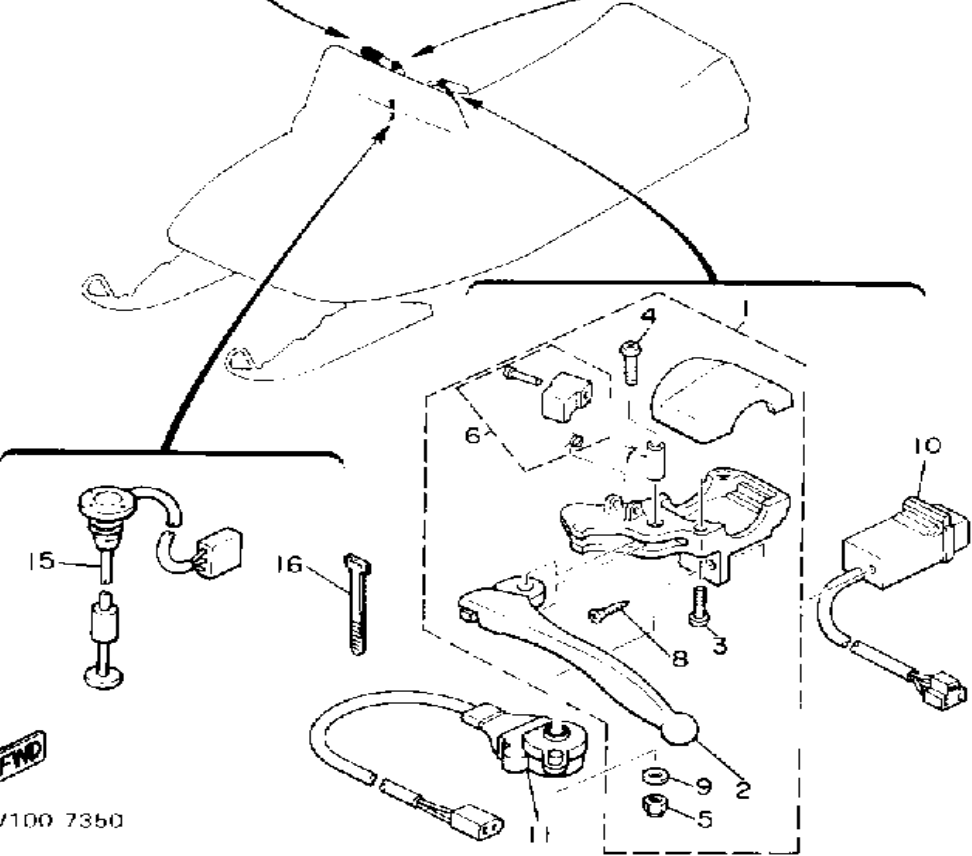

HANDLE SWITCH - LEVER

Ref. No.	Part Number	Description	Qty	Remarks
1	88R-W8291-00-00	LEVER HOLDER ASSEMBLY (LEFT)	1	
2	8H8-83912-00-00	. LEVER 1	1	
3	90157-05027-00	. SCREW, PAN HEAD	2	
4	98501-05040-00	. SCREW, PAN HEAD (98502-05040)	1	
5	95701-05300-00	. NUT, NYLON	1	
6	82A-83930-00-00	. LEVER LOCK ASSEMBLY	1	
7	802-83913-00-00	. COLLAR, LEVER 1	1	
8	97780-30312-00	. SCREW, tapping	2	
9	92990-05200-00	. WASHER, PLAIN	1	
10	8H8-83950-01-00	BEAM SWITCH ASSEMBLY (8K4-83950-01-00)	1	
11	88R-82530-00-00	STOP SWITCH ASSEMBLY	1	
12	84R-82720-00-00	LEVER HOLDER ASSEMBLY (RIGHT)	1	
13	8V0-42138-00-00	. LEVER, THROTTLE	1	
14	84R-82575-09-00	. ENGINE STOP SWITCH ASSEMBLY	1	
15	4A5-85720-00-00	OIL LVL GAUGE ASSEMBLY (8K2-85720-00)	1	
16	341-26397-01-00	BAND	1	
17	80K-2626A-00-00	. GRIP, WARMER	2	
18	437-83936-01-00	. BAND, SWITCH CORD	2	
19	80X-82318-00-00	. WIRE, SUB-LEAD	2	
20	82J-82917-00-00	. SWITCH	1	

Not For Resale

www.SmallEngineDiscount.com