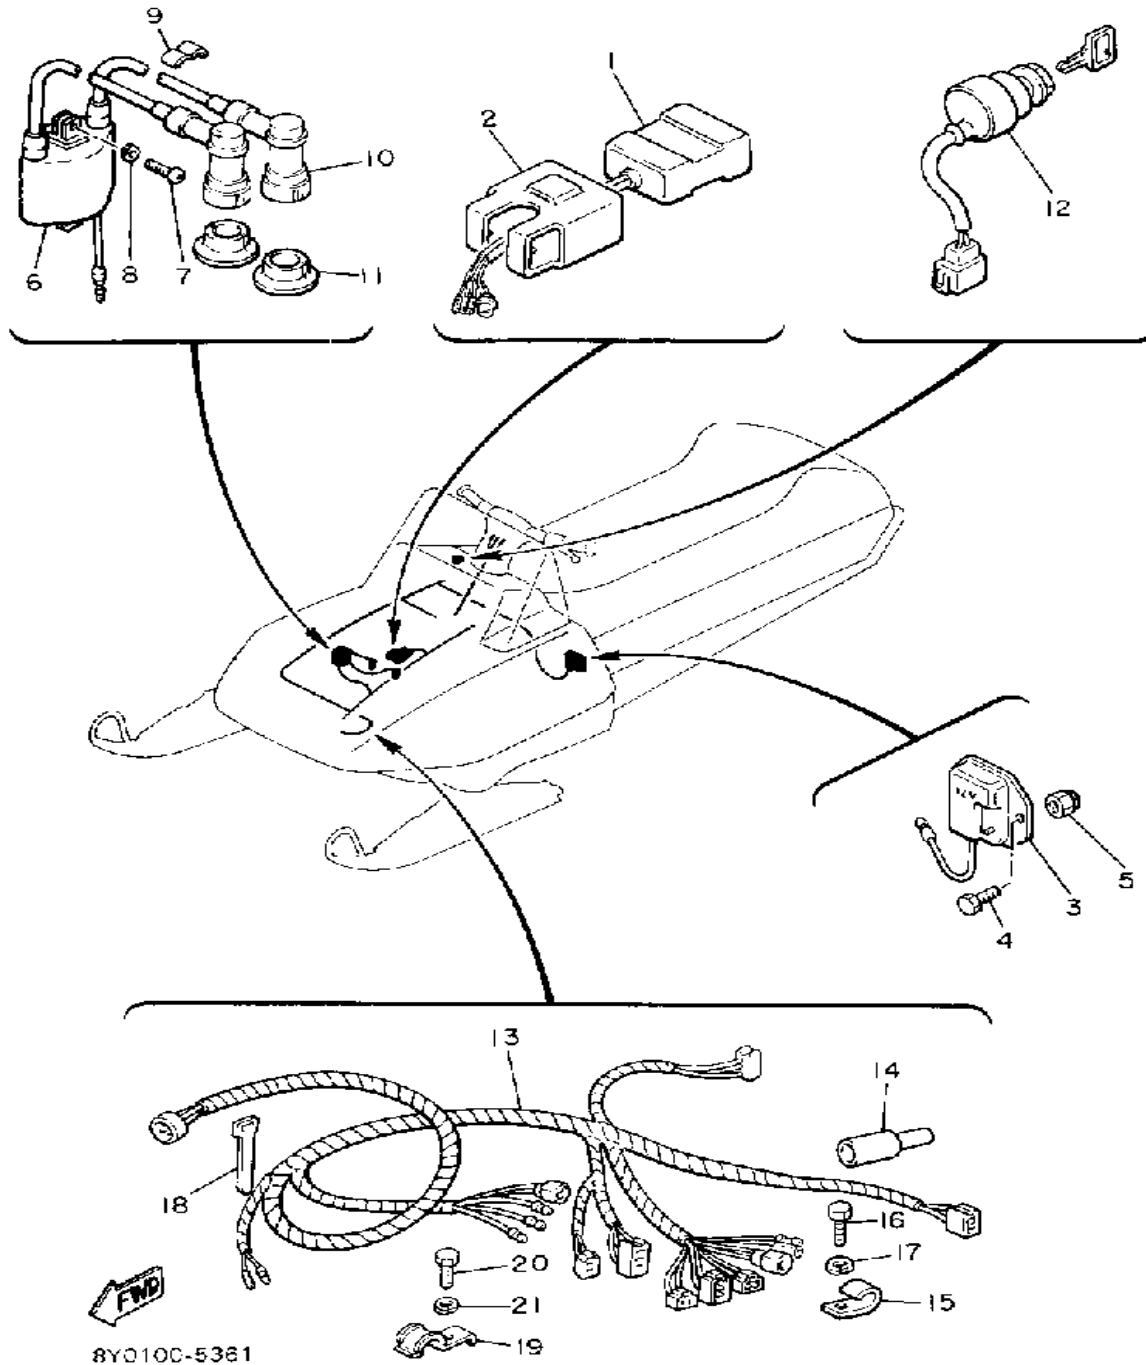

ELECTRICAL 1

Ref. No.	Part Number	Description	Qty	Remarks
1	8V0-85540-21-00	C.D.I. UNIT ASSEMBLY	1	
2	2A7-85546-00-00	BAND	1	
3	82M-81910-A0-00	VOLTAGE REGULATOR ASSEMBLY	1	
4	97026-06014-00	BOLT	2	
5	95701-06300-00	NUT, NYLON	2	
6	8V8-82310-10-00	IGNITION COIL ASSEMBLY ...	1	U.R.
7	98580-06020-00	SCREW	2	
8	92995-06100-00	WASHER, SPRING	2	
9	861-82361-00-00	CLAMP, CORD	1	
10	8K1-82370-20-00	PLUG CAP ASSEMBLY (WITH RESISTOR)	2	
11	8G5-82372-00-00	SEAL, PLUG CAP	2	
12	8K4-82508-20-00	MAIN SWITCH ASSEMBLY ...	1	
13	84L-82590-20-00	WIRE HARNESS ASSEMBLY ..	1	
14	8Y0-82599-00-00	COVER, CONNECTER	1	
15	90465-08028-00	CLAMP	1	
16	97013-06012-00	BOLT	1	
17	92995-06100-00	WASHER, SPRING	1	
18	341-26397-01-00	BAND	1	
19	90462-06079-00	CLAMP	1	
20	97013-06012-00	BOLT	1	
21	92995-06100-00	WASHER, SPRING	1	

Not For Resale

www.SmallEngineDiscount.com