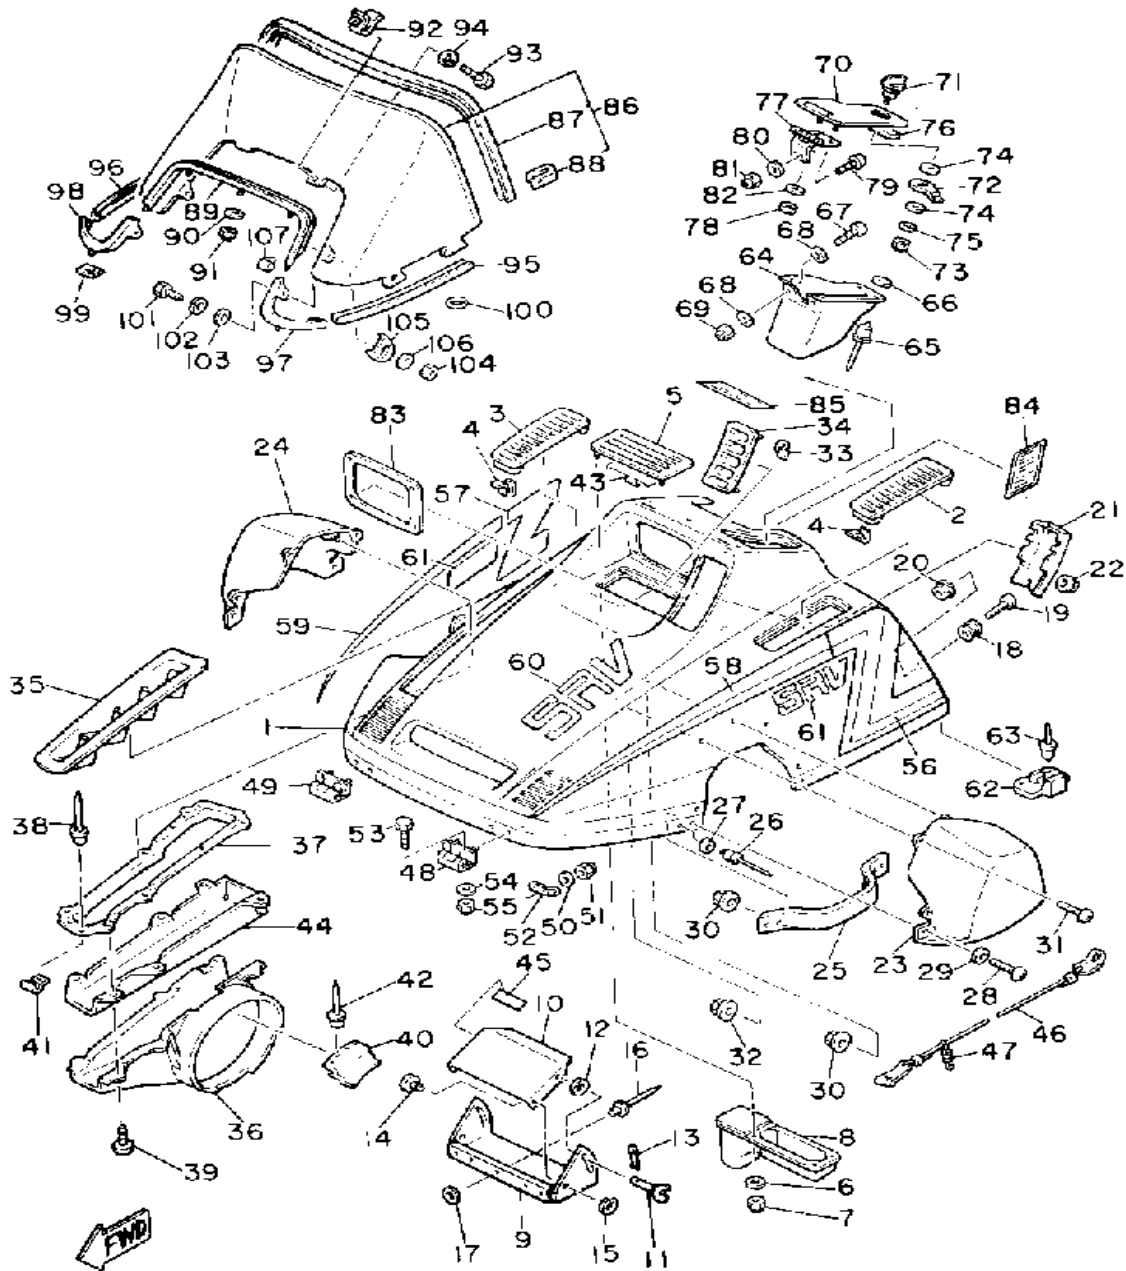

SHROUD - WINDSHIELD

82W100-7270

Ref. No.	Part Number	Description	Qty	Remarks
88	80V-77223-00-00	. FASTENER	2	
89	8L0-77214-00-00	TRIM, lower	1	
90	92901-05600-00	WASHER, PLATE	3	
91	95701-05300-00	NUT, NYLON	3	
92	8K4-77222-00-00	BRACKET, WNDSHLD R	1	
93	97011-06010-00	BOLT	1	
94	92995-06100-00	WASHER, SPRING	1	
95	8L0-77215-00-00	TRIM 3	1	
96	8L0-77216-00-00	TRIM 4	1	
97	8L0-77225-00-00	TRIM 5	1	
98	8L0-77226-00-00	TRIM 6	1	
99	90183-05019-00	NUT, SPRING	2	
100	82H-77223-00-00	FASTNER	4	
101	97001-05016-00	BOLT (97002-05016-00)		
102	92990-05100-00	WASHER, SPRING	2	
103	90201-05033-00	WASHER, PLATE	1	
104	95306-05800-00	NUT (CROWN)	2	
105	8L9-77116-00-00	WASHER, special	2	
106	90201-06643-00	WASHER, PLATE	2	
107	8L0-77136-00-00	CLAMP 2	2	

Not For Resale
www.SmallEngineDiscount.com