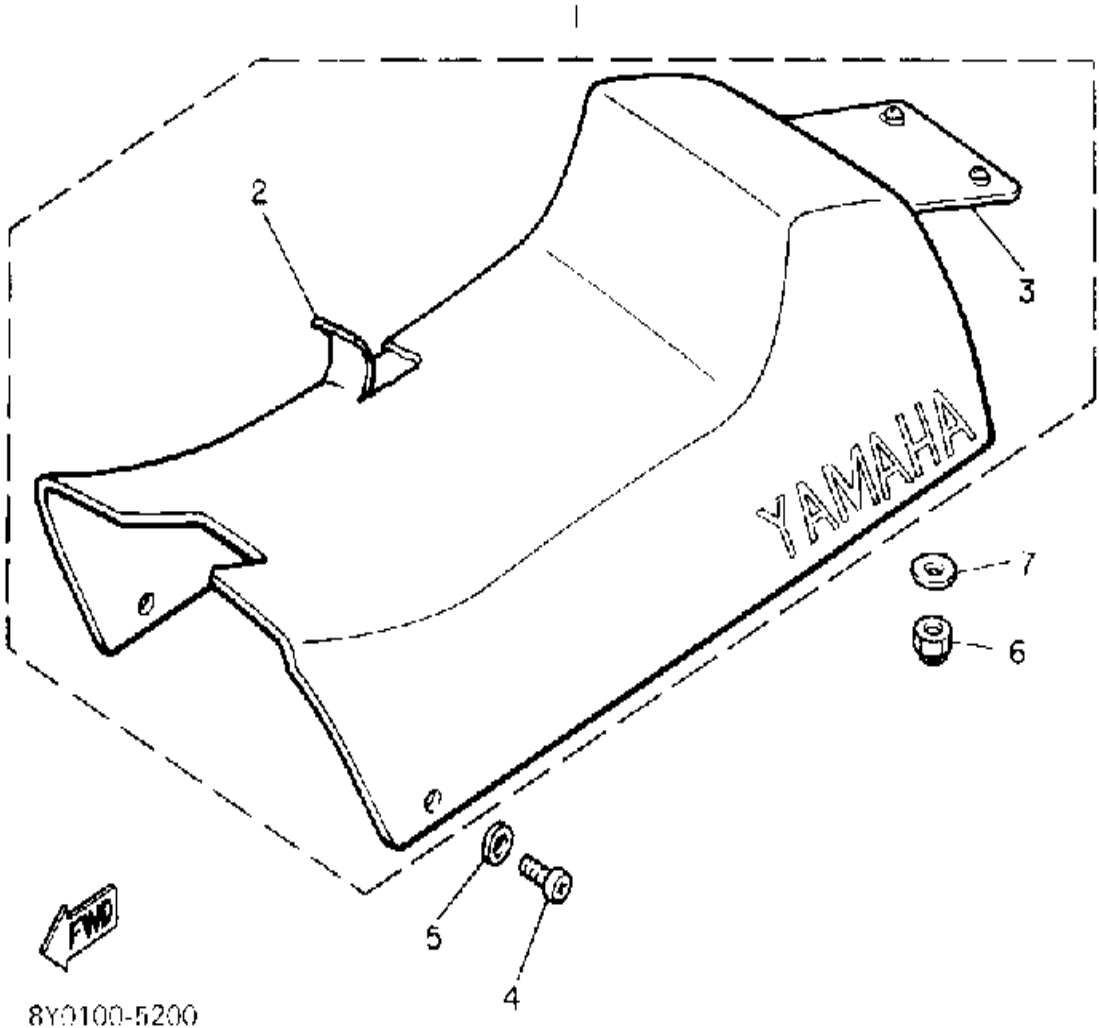

Not For Resale

www.SmallEngineDiscount.com

SEAT

Ref. No.	Part Number	Description	Qty	Remarks
1	82W-24710-00-00	SINGLE SEAT ASSEMBLY	1	
2	82W-24711-00-00	. COVER, SINGLE SEAT	1	
3	8U9-77377-01-00	. COVER, LUGGAGE BOX 2	1	
4	90154-06003-00	SCREW, BINDING	2	
5	90201-063J2-00	WASHER, PLATE	2	
6	95712-08300-00	NUT, LOCK	2	
7	90201-08748-00	WASHER, PLATE	2	