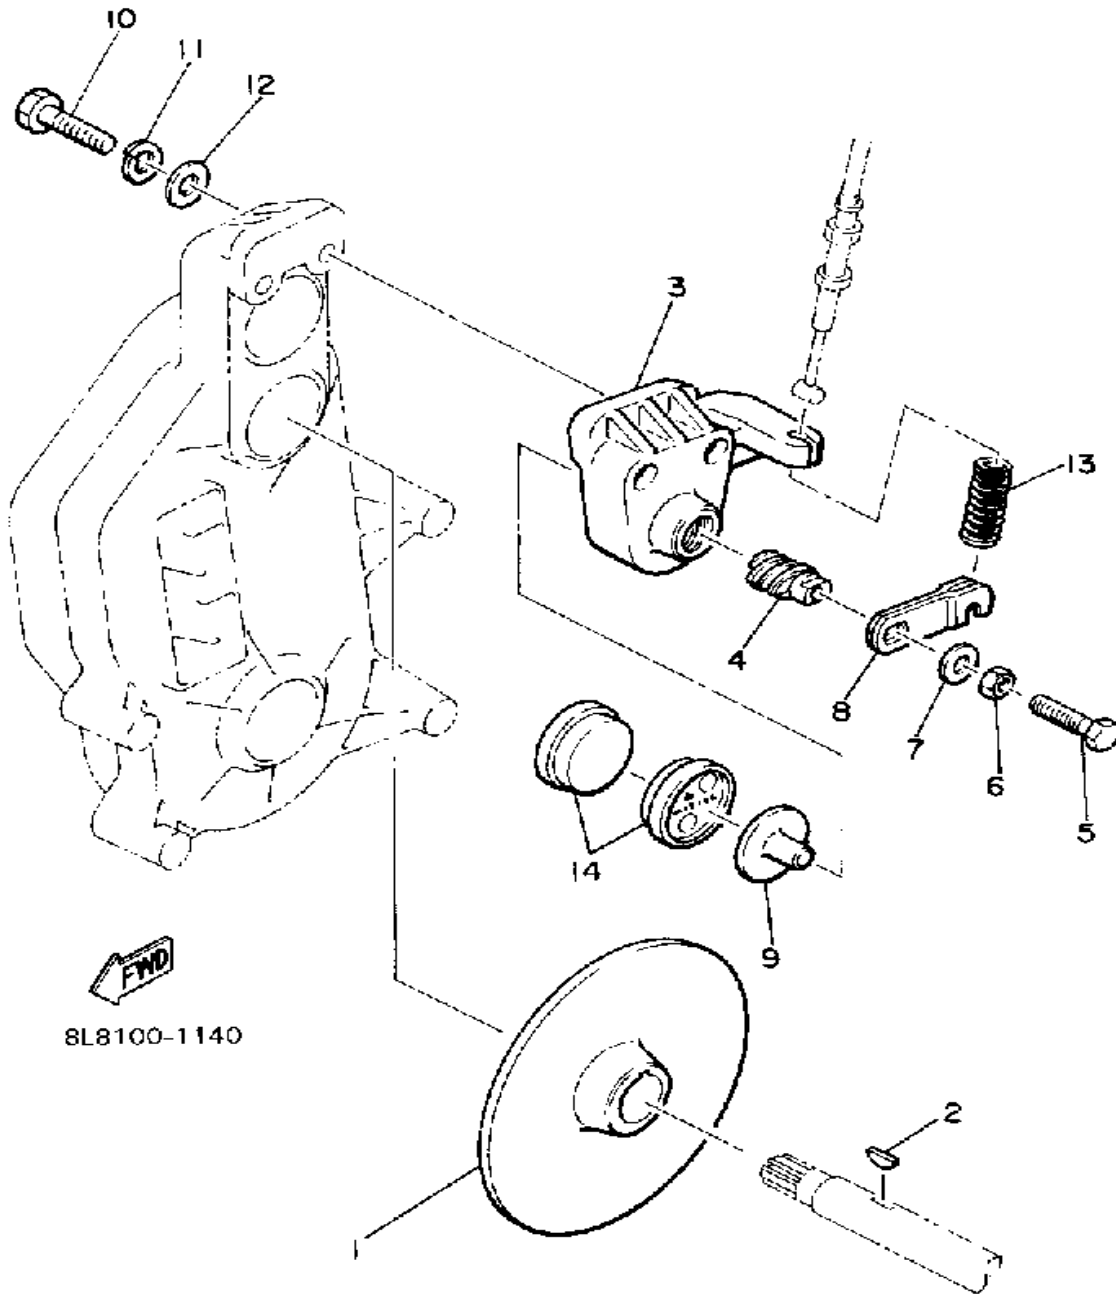

BRAKE

Ref. No.	Part Number	Description	Qty	Remarks
1	8L8-25831-00-00	DISC, BRAKE (R)	1	
2	8J7-25848-00-00	KEY	1	
3	8K4-25731-00-00	BODY, CALIPER 1	1	
4	878-25728-00-00	CAM	1	
5	90101-08499-00	BOLT	1	
6	95303-08700-00	NUT	1	
7	92990-08600-00	WASHER, PLATE	1	
8	878-25726-00-00	LEVER, BRAKE	1	
9	878-25733-00-00	PLATE, BACK UP	1	
10	97022-10055-00	BOLT	2	
11	92901-10100-00	WASHER, SPRING	2	
12	92990-10600-00	WASHER, PLATE	2	
13	90501-23337-00	SPRING, COMPRESSION	1	
14	84X-25811-01-00	PAD, CALIPER 2	1	

Not For Resale

www.SmallEngineDiscount.com