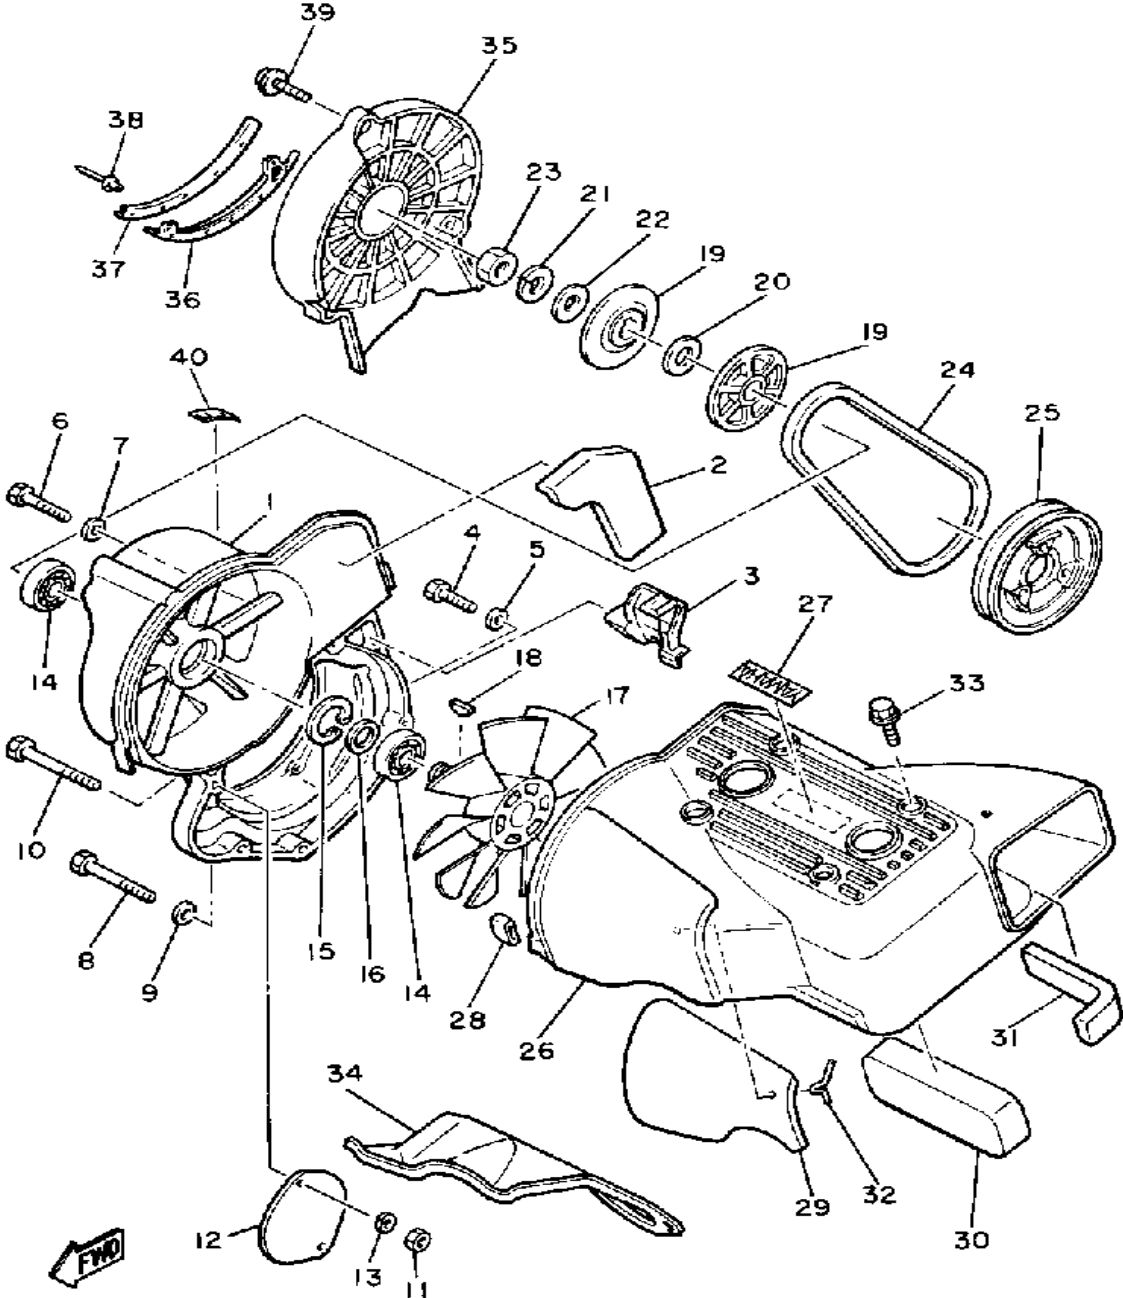

AIR SHROUD - FAN

81G100-6030

Ref. No.	Part Number	Description	Qty	Remarks
29	8H8-12659-00-00	DAMPER, AIR SHROUD 2	 1	
30	8H8-12669-00-00	DAMPER, AIR SHROUD 4	 1	
31	8V8-12678-00-00	DAMPER, AIR SHROUD 5	 1	
32	91401-16030-00	PIN, COTTER	 3	
33	90119-06108-00	BOLT, WITH WASHER	 4	
34	8H8-12652-00-00	AIR SHROUD, CYLINDER 2	... 1	
35	8L0-12616-00-00	COVER, FAN CASE	 1	
36	8Y0-12637-01-00	STAY 1	 1	
37	8Y0-12687-01-00	DAMPER, DUCT 4	 1	
38	90269-05051-00	RIVET	 4	
39	90159-06108-00	SCREW, WITH WASHER	 3	
40	8K4-12628-00-00	LABEL, CAUTION	 1	

Not For Resale

www.SmallEngineDiscount.com