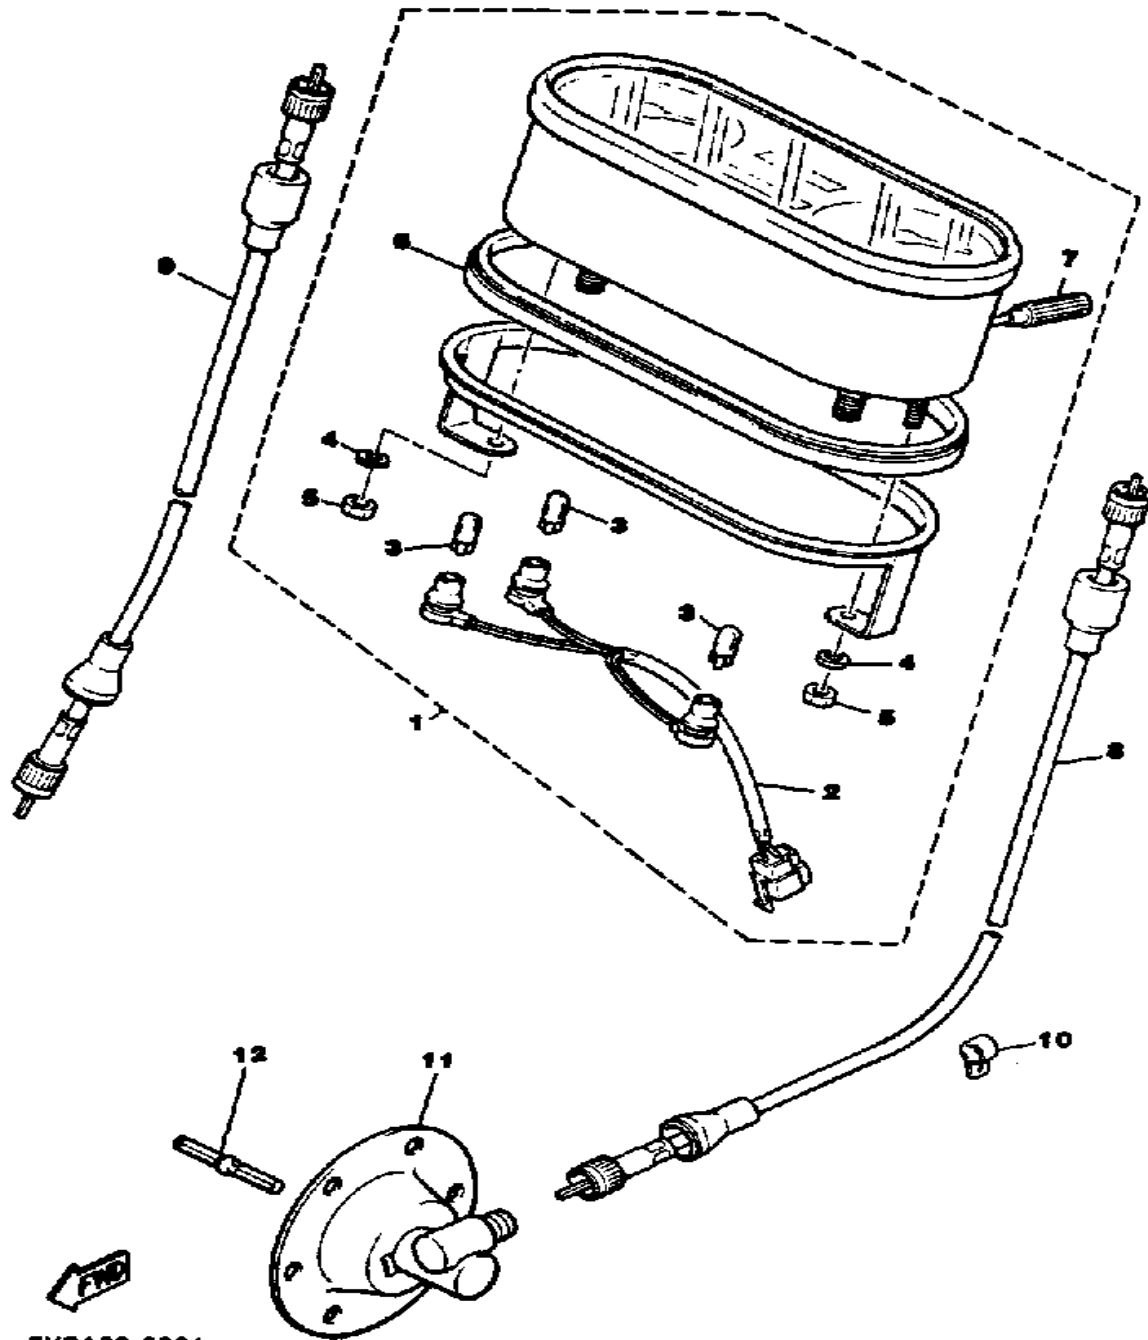

METER

Ref. No.	Part Number	Description	Qty	Remarks
1	81R-83500-40-00	SPEEDOMETER ASSEMBLY ..	1	
2	8U9-83536-00-00	. SOCKET, METER	1	
3	4G1-84744-00-00	. BULB, MTR.12V3.4W	3	
4	92990-05100-00	. WASHER, SPRING	2	
5	95380-05600-00	. NUT	2	
6	8K4-83513-00-00	. DAMPER	1	
7	8L8-83578-00-00	. KNOB, TRIP METER	1	
8	8K4-83550-00-00	SPEEDOMETER CABLE ASSEMBLY	1	
9	8A1-83550-02-00	SPEEDOMETER CABLE ASSEMBLY	1	
10	90461-06M01-00	CLAMP	1	
11	8L9-47700-00-00	METER GEAR HOUSING COMP	1	
12	8K4-47715-00-00	JOINT	1	

Not For Resale

www.SmallEngineDiscount.com