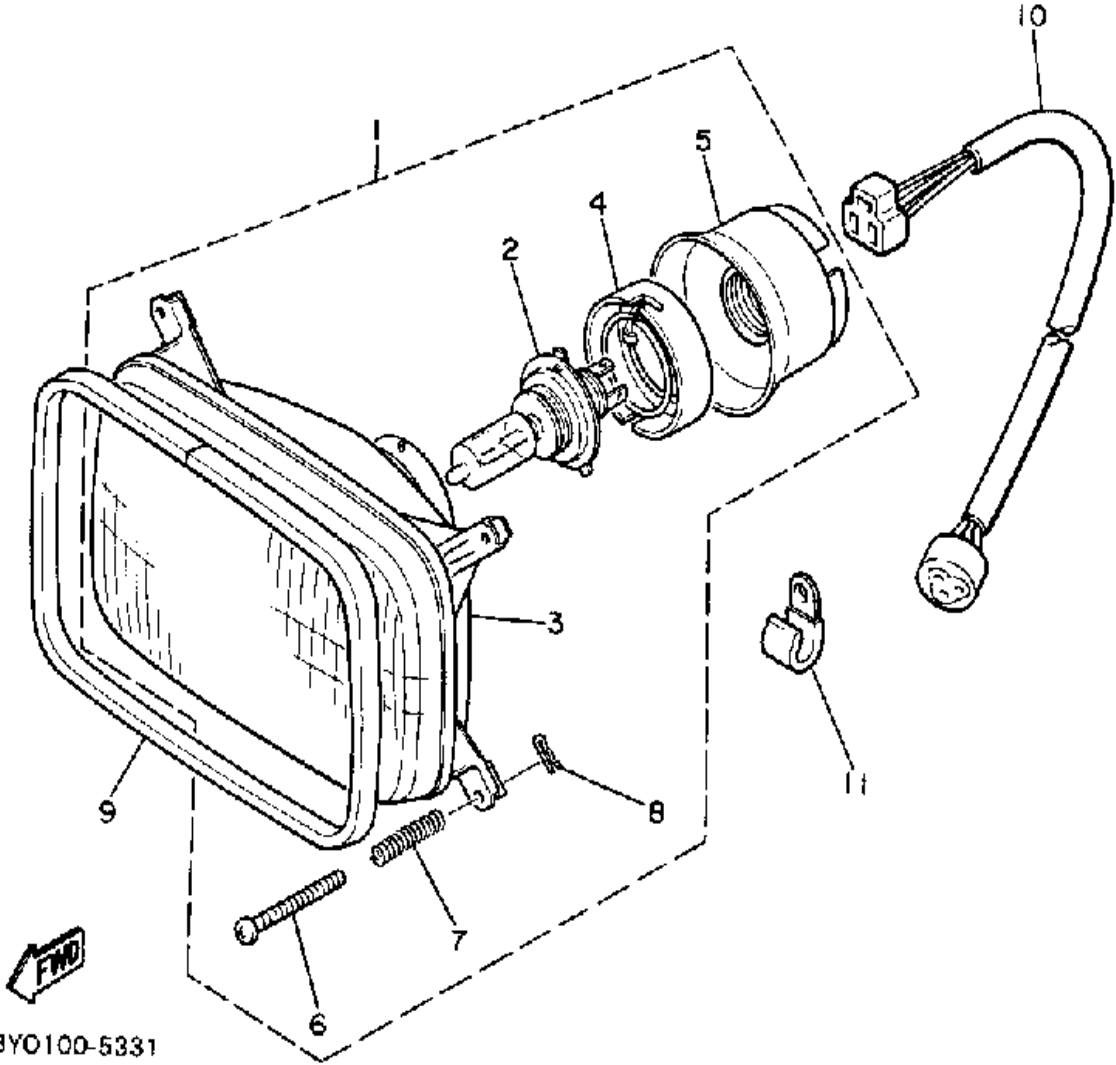

Not For Resale

www.SmallEngineDiscount.com

HEADLIGHT

Ref. No.	Part Number	Description	Qty	Remarks
1	8M6-84310-00-00	HEADLIGHT UNIT ASSEMBLY	1	
2	5V2-84314-00-XX	. BULB, HL 12V60/55W (2F9-84314-00)	1	LM
3	8K4-84320-00-00	. LENS ASSEMBLY	1	
4	8A7-84312-00-00	. HOLDER, SOCKET	1	
5	8A7-84397-01-00	. COVER, SOCKET	1	
6	8M6-84331-00-00	. SCREW, RIM ADJUSTING (8A5-84331-00-00)	4	
7	8A5-84332-00-00	. SPRING, SCREW	4	
8	8K4-84374-00-00	. CLIP	4	
9	8T7-84366-00-00	DAMPER, HEADLIGHT 1	1	
10	83W-84359-00-00	CORD, headlight	1	
11	90465-08028-00	CLAMP	2	