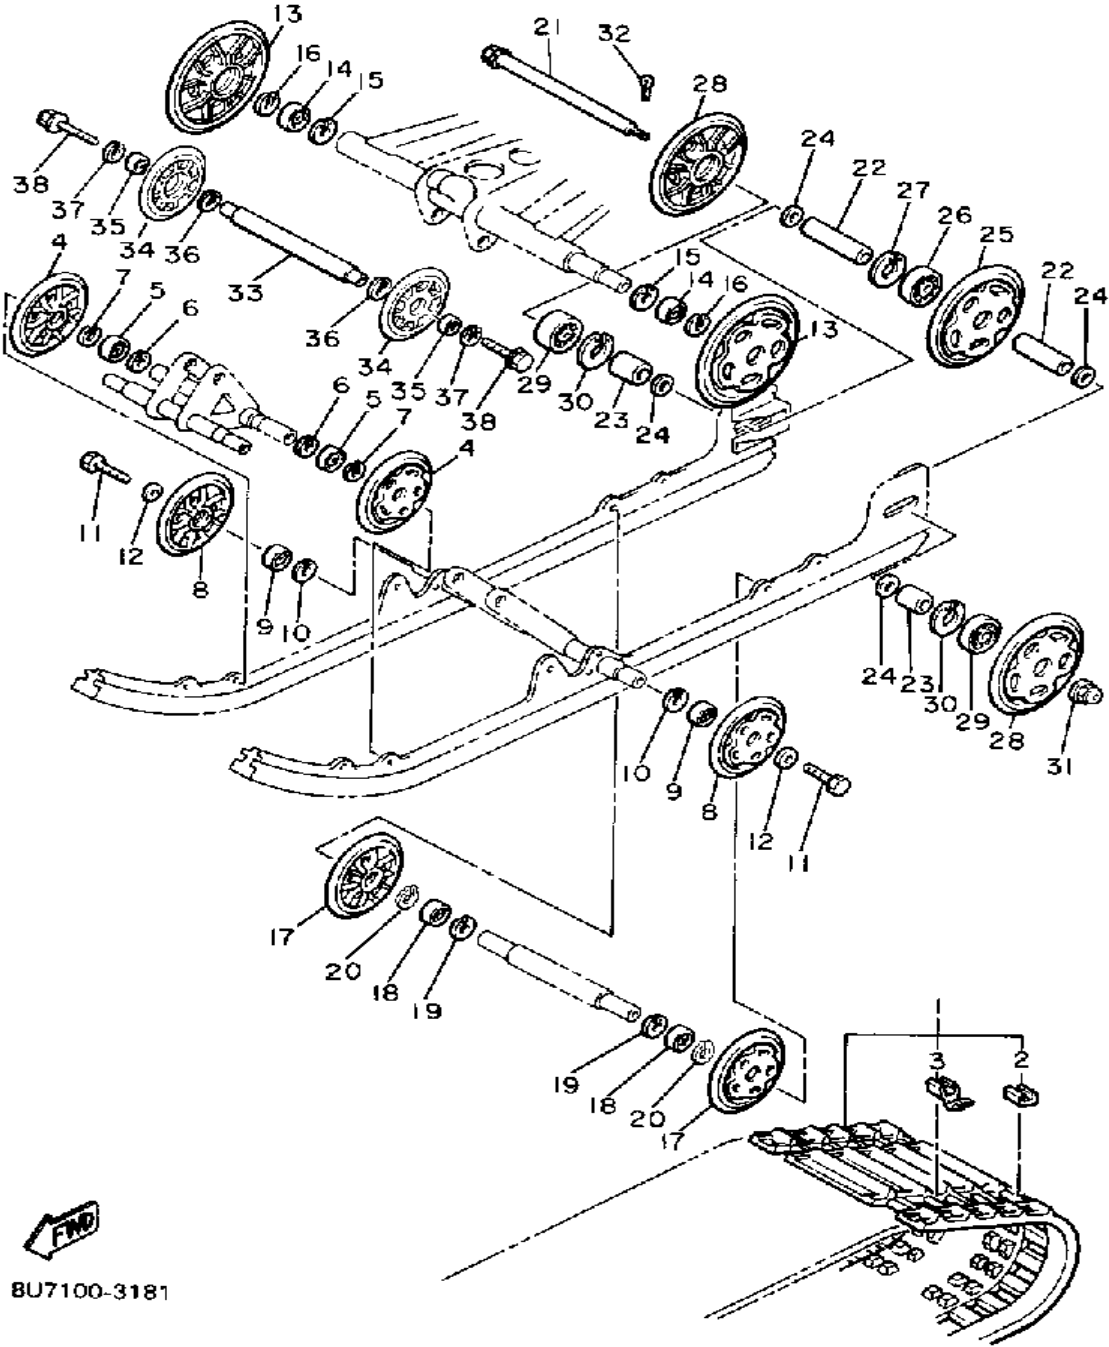

TRACK SUSPENSION 1

BU7100-3181

Ref. No.	Part Number	Description	Qty	Remarks
1	87F-47110-01-00	TRACK ASSEMBLY	1	
2	8A5-47113-00-00	. PLATE, REINFORCEMENT ..	48	
3	8G9-47115-00-00	. METAL, SLIDE	48	
4	87M-47320-00-00	SUSPENSION WHEEL COMP. .	2	
5	93306-00441-00	BEARING (89A) (B6004RS) ...	2	
6	99009-42500-00	CIRCLIP	2	
7	99009-20400-00	CIRCLIP	2	
8	87U-47320-00-00	SUSPENSION WHEEL COMP. .	2	
9	93306-00441-00	BEARING (89A) (B6004RS) ...	2	
10	99009-42500-00	CIRCLIP	2	
11	90109-08559-00	BOLT	2	
12	90201-08681-00	WASHER, PLATE	2	
13	8U7-47320-00-00	SUSPENSION WHEEL COMP. .	2	
14	93306-00441-00	BEARING (89A) (B6004RS) ...	2	
15	99009-42500-00	CIRCLIP	2	
16	99009-20400-00	CIRCLIP	2	
17	87M-47320-00-00	SUSPENSION WHEEL COMP. .	2	
18	93306-00441-00	BEARING (89A) (B6004RS) ...	2	
19	99009-42500-00	CIRCLIP	2	
20	99009-20400-00	CIRCLIP	2	
21	8L8-47520-01-00	REAR AXLE COMP. (8L8-47520-02-00)	1	
22	90387-202H9-00	COLLAR	2	
23	90387-203H0-00	COLLAR	2	
24	90201-20279-00	WASHER, PLATE	4	
25	8K2-47530-00-00	GUIDE WHEEL COMP.	2	
26	93306-20417-00	BEARING (B62042RS)	2	
27	99009-47500-00	CIRCLIP	2	
28	8M6-47530-00-00	GUIDE WHEEL COMP.	2	

CONTINUED ON NEXT FRAME ►

Not For Resale
www.SmallEngineDiscount.com

TRACK SUSPENSION 1

Ref. No.	Part Number	Description	Qty	Remarks
29	93306-20417-00	BEARING (B62042RS)	2	
30	99009-47500-00	CIRCLIP	2	
31	95601-14200-00	NUT, U	1	
32	91401-30030-00	PIN, COTTER	1	
33	8L1-47461-00-00	IDLER	1	
34	8H8-47320-00-00	SUSPENSION WHEEL COMP.	2	
35	93306-00441-00	BEARING (89A) (B6004RS)	2	
36	99009-42500-00	CIRCLIP	2	
37	99009-20400-00	CIRCLIP	2	
38	95816-08018-00	BOLT, FLANGE	2	