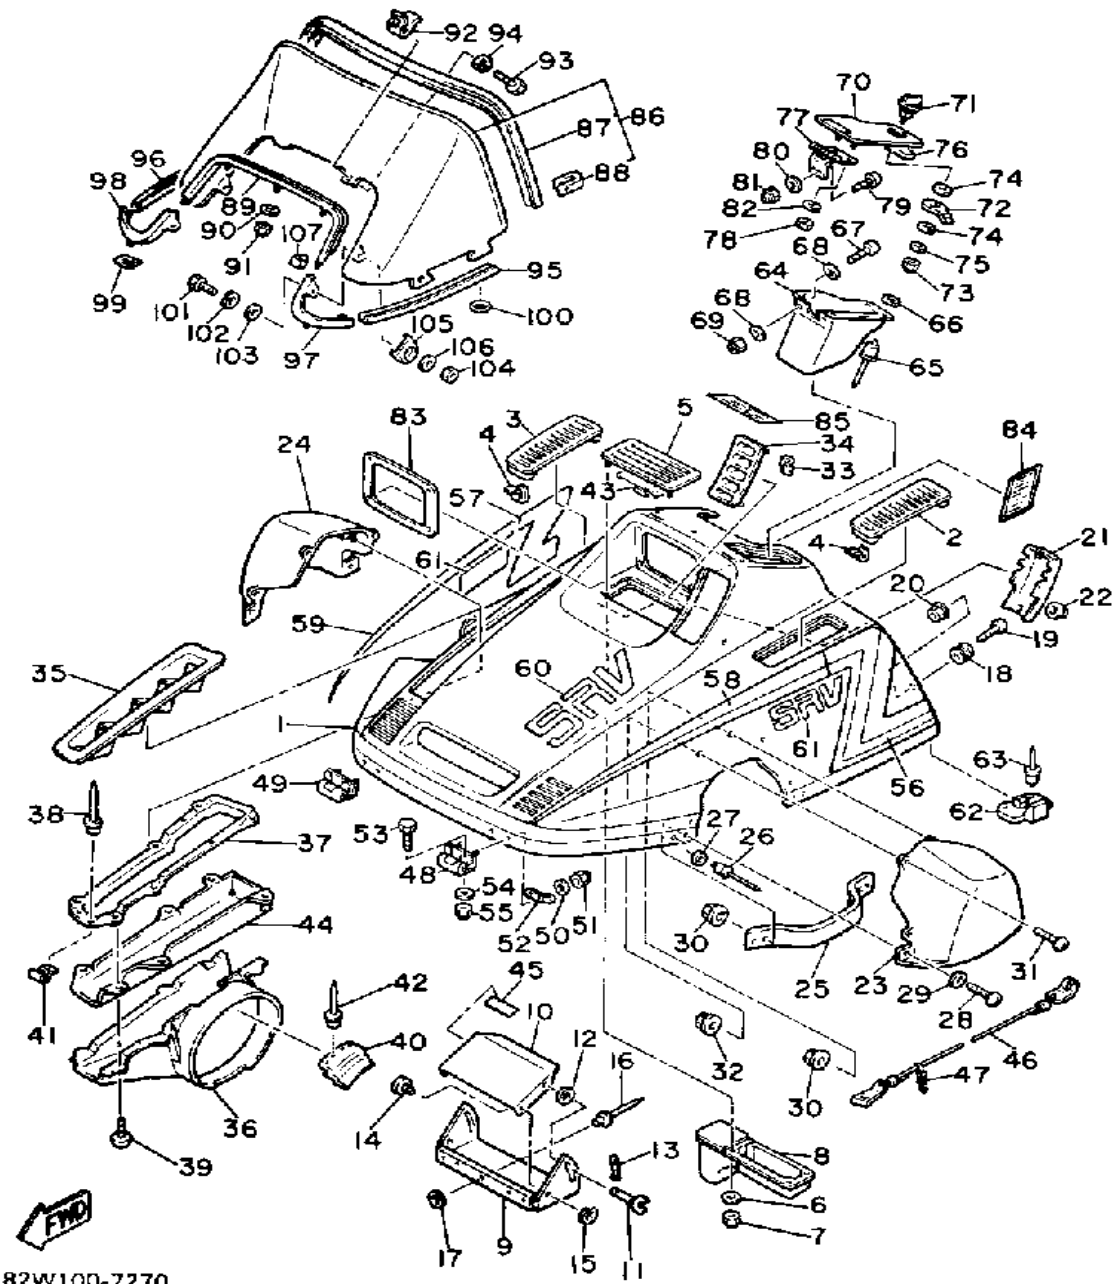

SHROUD - WINDSHIELD

82W100-7270

Ref. No.	Part Number	Description	Qty	Remarks
59	86U-77114-00-00	ORNAMENT 5	1	
60	86U-77355-00-00	EMBLEM 5	1	
61	86U-77356-00-00	EMBLEM 6	2	
62	8K4-77188-00-00	STOPPER	2	
63	90267-48086-00	RIVET, BLIND	4	
64	8K4-77391-00-00	LUGGAGE BOX	1	
65	90267-48078-00	RIVET, BLIND	2	
66	90201-04325-00	WASHER, PLATE	2	
67	98516-06020-00	SCREW, PAN HEAD	2	
68	90201-06059-00	WASHER, PLATE	4	
69	95701-06300-00	NUT, NYLON	2	
70	8L9-77392-00-00	COVER, LUGGAGE BOX	1	
71	8L9-77324-00-00	KNOB	1	
72	8K4-77328-00-00	LEVER, arm fitting	1	
73	95706-05300-00	NUT, nylon	1	
74	90201-10119-00	WASHER, PLATE	2	
75	90201-05725-00	WASHER, PLATE	1	
76	8K4-77374-00-00	DAMPER 2	1	
77	8K4-77470-00-00	HINGE ASSEMBLY	1	
78	95306-05800-00	NUT (CROWN)	2	
79	98586-05016-00	SCREW, PAN HEAD	2	
80	90201-05029-00	WASHER, PLATE	2	
81	95701-05300-00	NUT, NYLON	2	
82	92906-05200-00	WASHER, PLAIN	2	
83	8K4-77165-00-00	TRIM 1	1	
84	8U7-77743-00-00	INDICATOR 3	1	
85	8Y0-77761-00-00	LABEL, WARNING 1	1	
86	8L0-77210-00-XX	WINDSHIELD (8L0-77210-00) ..	1	
87	87S-77213-00-00	. TRIM, UPPER	1	

CONTINUED ON NEXT FRAME ➤

Not For Resale
www.SmallEngineDiscount.com