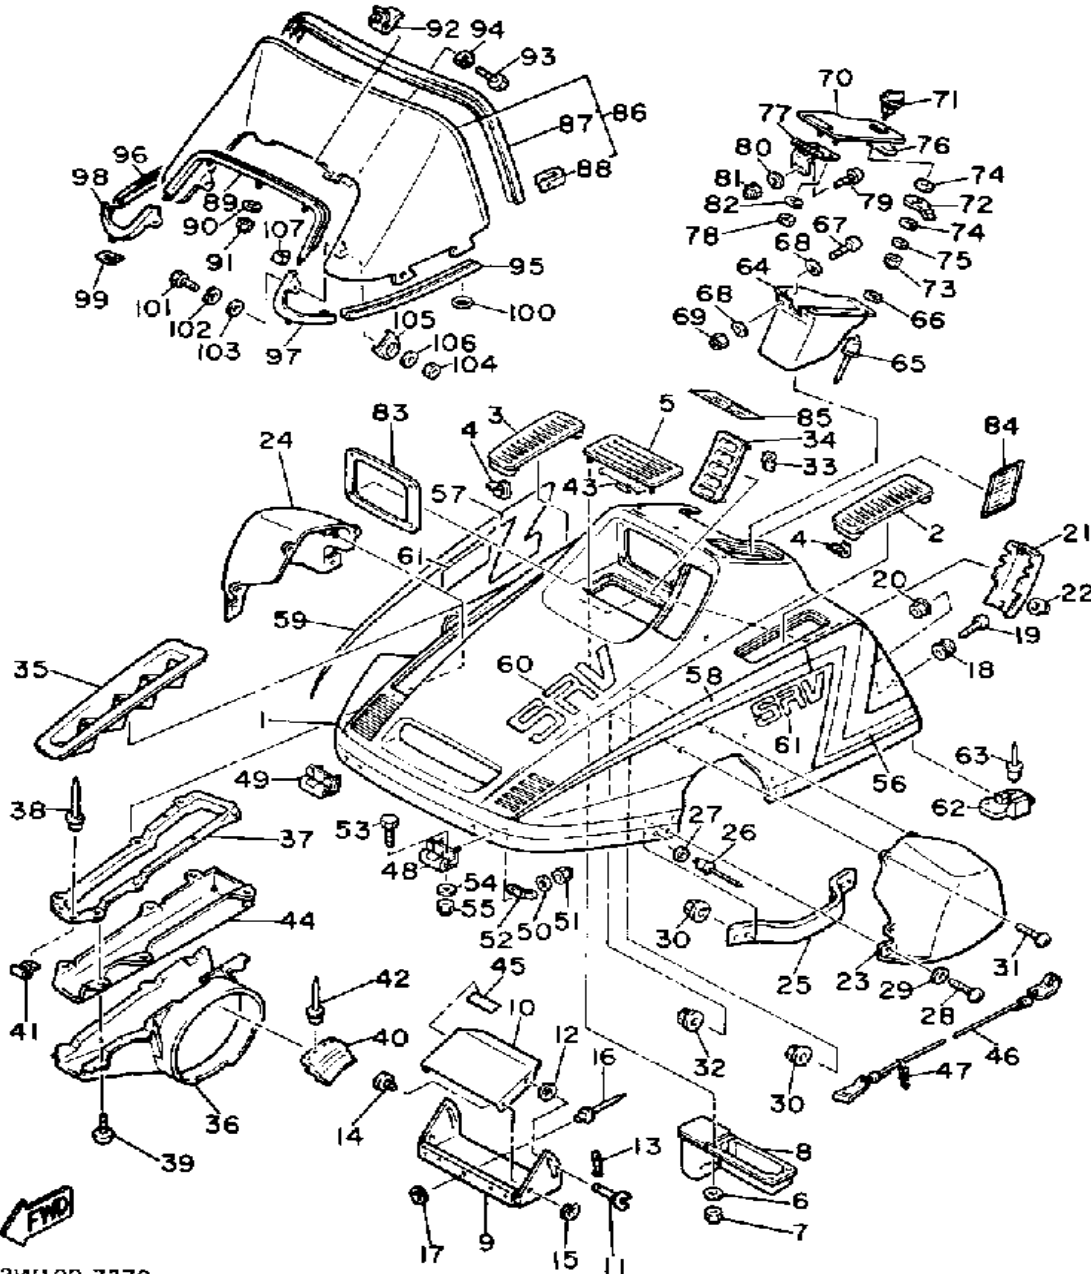

SHROUD - WINDSHIELD

82W100-7270

Ref. No.	Part Number	Description	Qty	Remarks
88	80V-77223-00-00	. FASTENER	2	
89	8L0-77214-00-00	TRIM, lower	1	
90	92901-05600-00	WASHER, PLATE	3	
91	95701-05300-00	NUT, NYLON	3	
92	8K4-77222-00-00	BRACKET, WNDSHLD R	1	
93	97011-06010-00	BOLT	1	
94	92995-06100-00	WASHER, SPRING	1	
95	8L0-77215-00-00	TRIM 3	1	
96	8L0-77216-00-00	TRIM 4	1	
97	8L0-77225-00-00	TRIM 5	1	
98	8L0-77226-00-00	TRIM 6	1	
99	90183-05019-00	NUT, SPRING	2	
100	82H-77223-00-00	FASTNER	4	
101	97001-05016-00	BOLT (97002-05016-00)	2	
102	92990-05100-00	WASHER, SPRING	2	
103	90201-05033-00	WASHER, PLATE	1	
104	95306-05800-00	NUT (CROWN)	2	
105	8L9-77116-00-00	WASHER, special	2	
106	90201-06643-00	WASHER, PLATE	2	
107	8L0-77136-00-00	CLAMP 2	2	

Not For Resale
www.SmallEngineDiscount.com