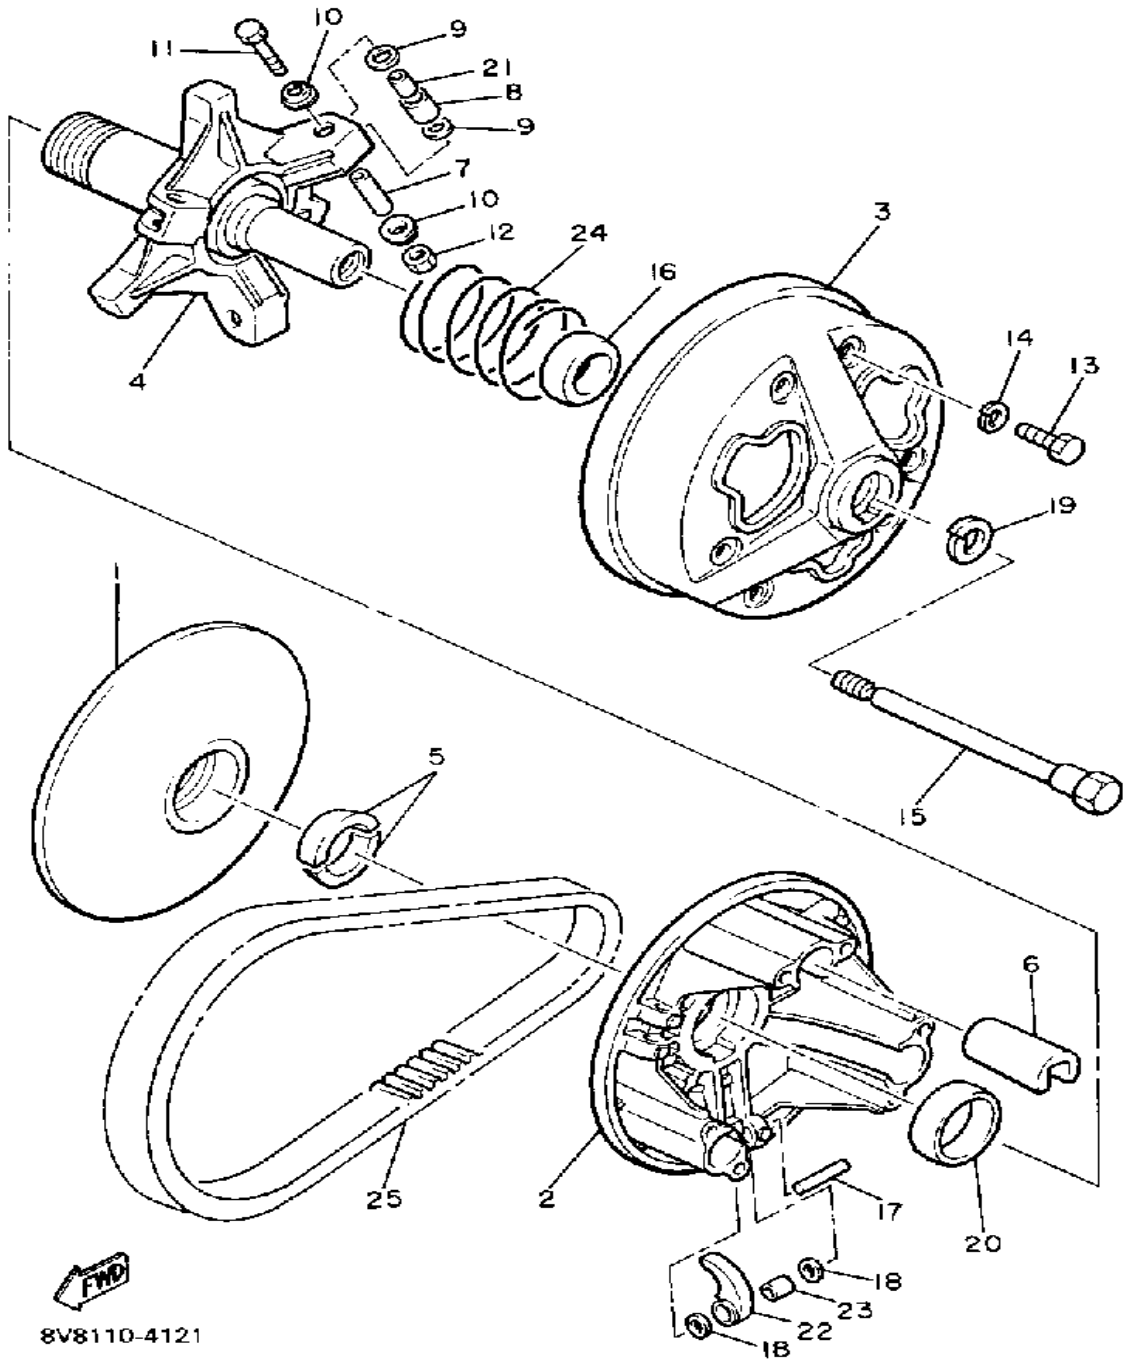

PRIMARY SHEAVE

Ref. No.	Part Number	Description	Qty	Remarks
1	82M-17611-00-00	SHEAVE, PRI FIXEDFIXED	1	
2	8V0-17621-01-00	SHEAVE, PRIMARY SLIDING	1	
3	8V0-17631-00-00	CAP	1	
4	82M-17640-01-00	SPIDER, COMPLETE	1	
5	8V0-17639-00-00	STOPPER	2	
6	88X-17653-00-00	SLIDER	3	
7	90387-086G4-00	COLLAR	3	
8	87M-W176B-00-00	ROLLER, WITH BUSH	3	
9	90202-08205-00	WASHER, PLATE	6	
10	90208-05036-00	WASHER, CONICAL SPR	6	
11	97022-05035-00	BOLT	3	
12	95612-05100-00	NUT, U	3	
13	97012-06030-00	BOLT	6	
14	92995-06100-00	WASHER, SPRING	6	
15	8V0-17647-00-00	BOLT (L=156.5MM)	1	
16	90389-28032-00	BUSH	1	
17	93607-44190-00	PIN, DOWEL	3	
18	90201-077F5-00	WASHER, PLATE	6	
19	92901-16100-00	WASHER, SPRING	1	
20	90389-40029-00	BUSH	1	
21	90386-08166-00	BUSH	3	
22	8V0-W176A-00-00	WEIGHT, WITH BUSH	3	
23	90386-07152-00	BUSH	3	N
24	90501-523A4-00	SPRING, GOLD/WHITE	1	U.R. STD
	90501-555A1-00	SPRING, compression	1	ALT. PART
25	82M-00000-51-00	CLUTCH TUNE-UP KIT	1	MARKED W/N
	82M-17601-19-00	PRIMARY SHEAVE ASSEMBLY	1	OPTIONAL KITSMARKED W/+
	8F2-17641-01-00	V-BELT	1	

Not For Resale

www.SmallEngineDiscount.com