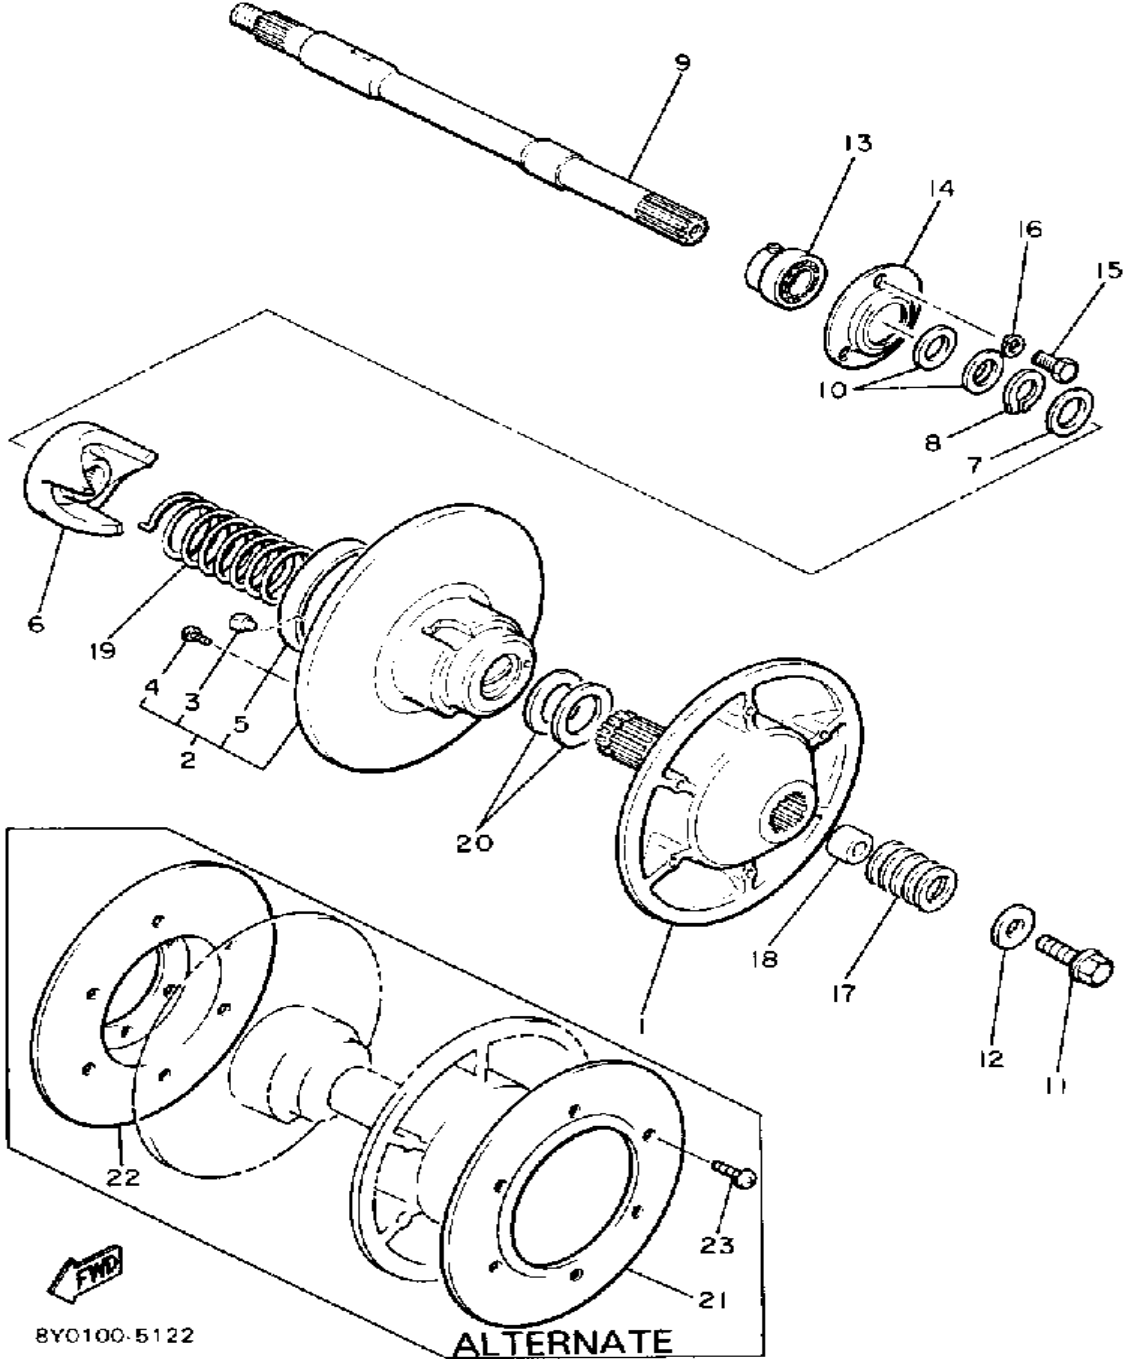

SECONDARY SHEAVE

Ref. No.	Part Number	Description	Qty	Remarks
1	80R-17660-01-00	SEC. FIXED SHEAVECOMP	1	
2	80R-17670-01-00	SEC.SLIDING SHEAVE	1	U.R. STD
	81G-17670-10-00	SEC SLIDING SHEAVE	1	ALT. PART
3	8X6-17688-00-00	. SHOE, RAMP	3	
4	90154-06036-00	. SCREW, BINDING	3	
5	90380-90117-00	. BUSH, SOLID	1	ALT. PART
	90380-90117-00	. BUSH, SOLID	1	U.R. STD
6	8U7-17684-01-00	SEAT, SEC SPRING	1	U.R. STD
	8V0-17684-00-00	SEAT, SECONDARY SPRING	1	ALT. PART
7	90201-34684-00	WASHER, PLATE	1	
8	93440-34170-00	CIRCLIP	1	
9	82M-17681-00-00	SHAFT, SECONDARY	1	
10	90201-252F1-00	WASHER, PLATE (T0.5)	1	U.R.
	90201-25526-00	WASHER, PLATE (T2.0)	1	U.R.
	90201-25527-00	WASHER, PLATE (T1.0)	1	U.R.
11	90105-14175-00	BOLT, WASHER BASED	1	
12	90201-140A6-00	WASHER, PLATE	1	
13	8L8-17678-00-00	BEARING	1	
14	8K4-47631-01-00	HOUSING, BEARING	1	
15	97011-08016-00	BOLT	3	
16	92990-08100-00	WASHER	3	
17	90201-222F0-00	WASHER, PLATE (T0.5)	1	U.R.
	90201-225A4-00	WASHER, PLATE (T1.0)	1	U.R.
18	90387-147A8-00	COLLAR	1	
19	90508-50571-00	SPRING, TORSION	1	
20	90201-345G2-00	WASHER, PLATE	2	
21	81H-17665-00-00	PLATE 1	1	ALT. PART
22	81H-17675-00-00	PLATE 2	1	ALT. PART
23	90150-05022-00	SCREW ROUND HEAD	12	ALT. PART

Not For Resale

www.SmallEngineDiscount.com