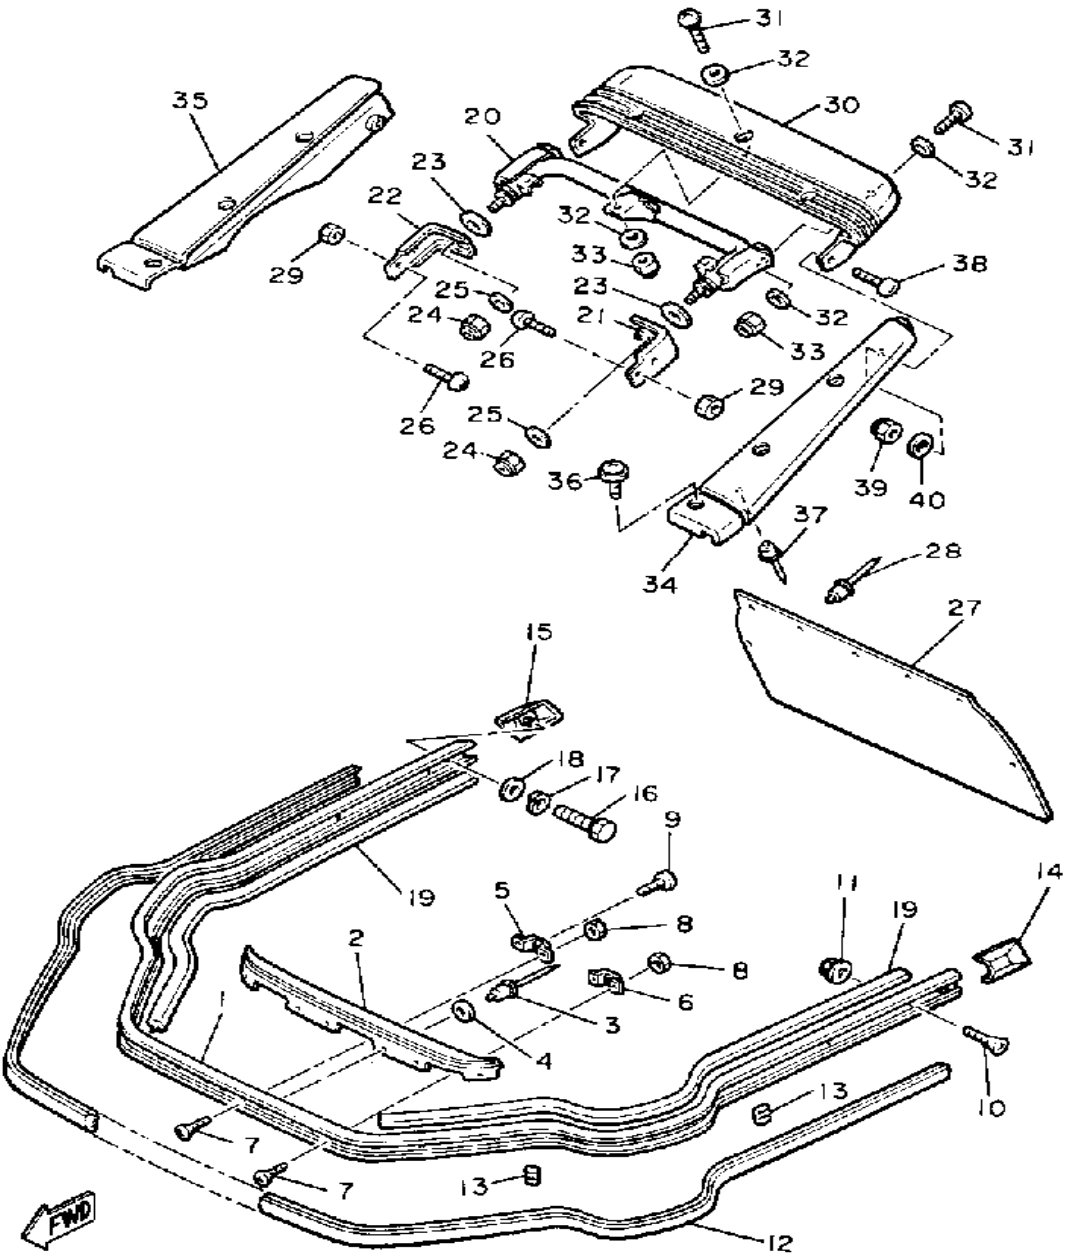

BUMPER

86U100-9290

Ref. No.	Part Number	Description	Qty	Remarks
29	95601-06200-00	NUT, U FLANGE	4	
30	8M6-77542-00-00	BUMPER, REAR 2	1	
31	98906-05016-00	SCREW, BIND	5	
32	90201-05721-00	WASHER, PLATE	10	
33	95701-05300-00	NUT, NYLON	5	
34	8M6-77543-00-00	BUMPER, REAR 3	1	
35	8M6-77544-00-00	BUMPER, REAR 4	1	
36	90159-05083-00	SCREW, WITH WASHER	6	
37	90267-48086-00	RIVET, BLIND	4	
38	98906-06025-00	SCREW, BIND	2	
39	95701-06300-00	NUT, NYLON	2	
40	92990-06200-00	WASHER	2	

Not For Resale

www.SmallEngineDiscount.com