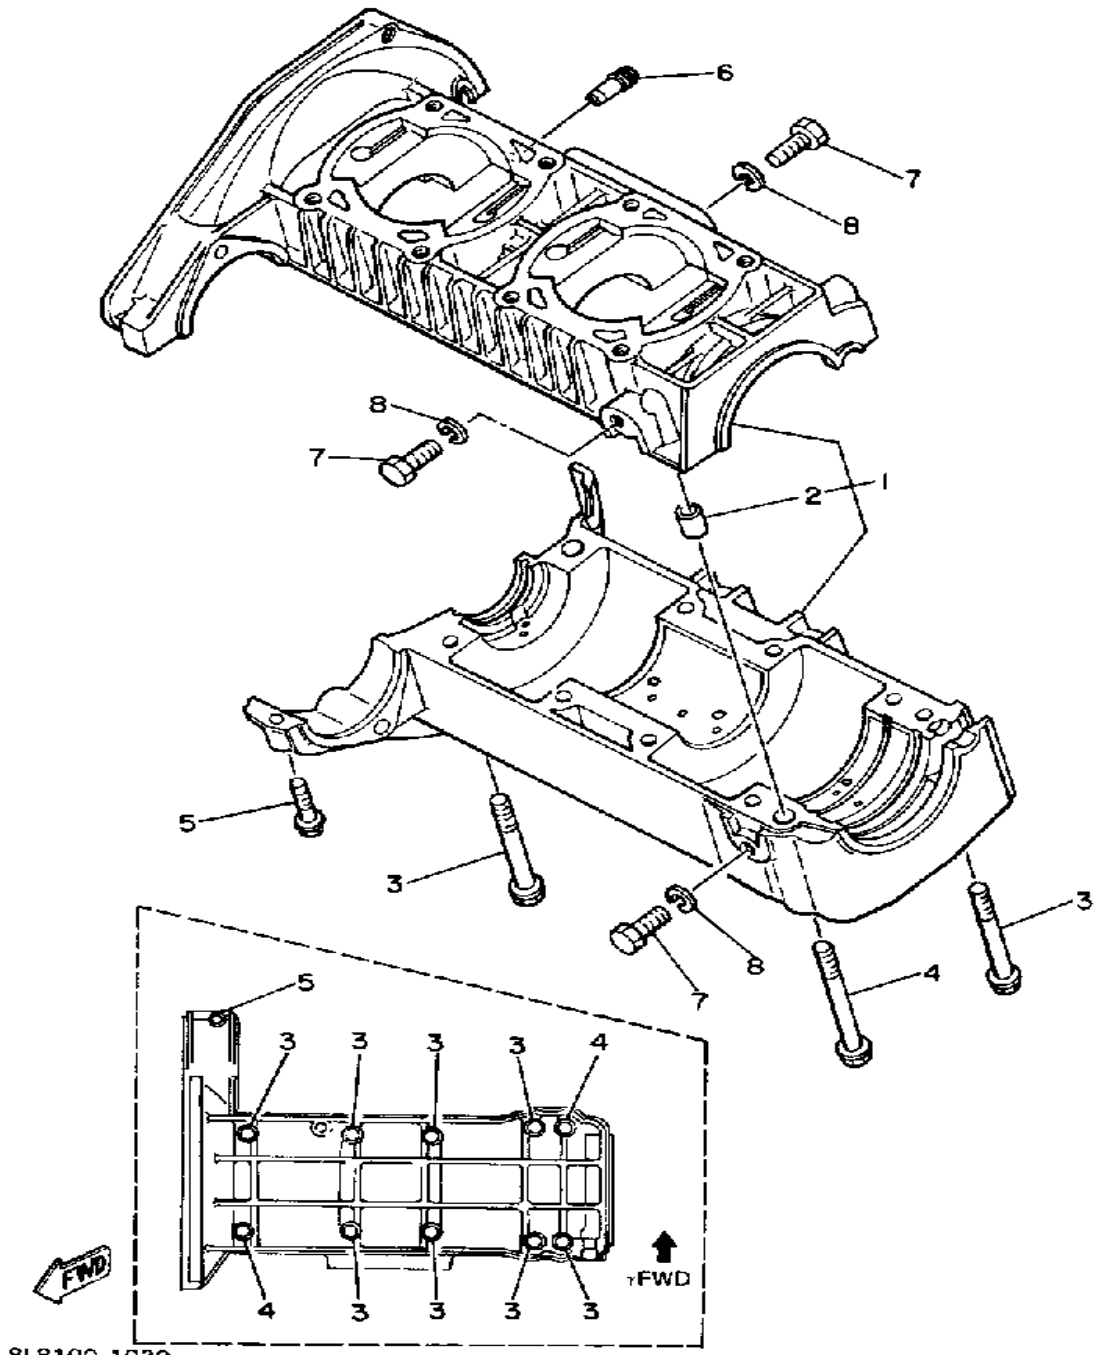

CRANKCASE

Ref. No.	Part Number	Description	Qty	Remarks
1	8H8-15100-02-00	CRANKCASE ASSEMBLY	1	
2	99510-12016-00	. PIN, DOWEL	2	
3	95811-08075-00	BOLT, FLANGE	8	
4	95822-08085-00	BOLT, FLANGE	2	
5	95811-06030-00	BOLT, FLANGE	1	
6	J38-11116-00-00	JOINT, BREATHER	1	
7	97313-08020-00	BOLT, HEXAGON	6	
8	92990-08100-00	WASHER	6	

8L8100-1030

Not For Resale
www.SmallEngineDiscount.com