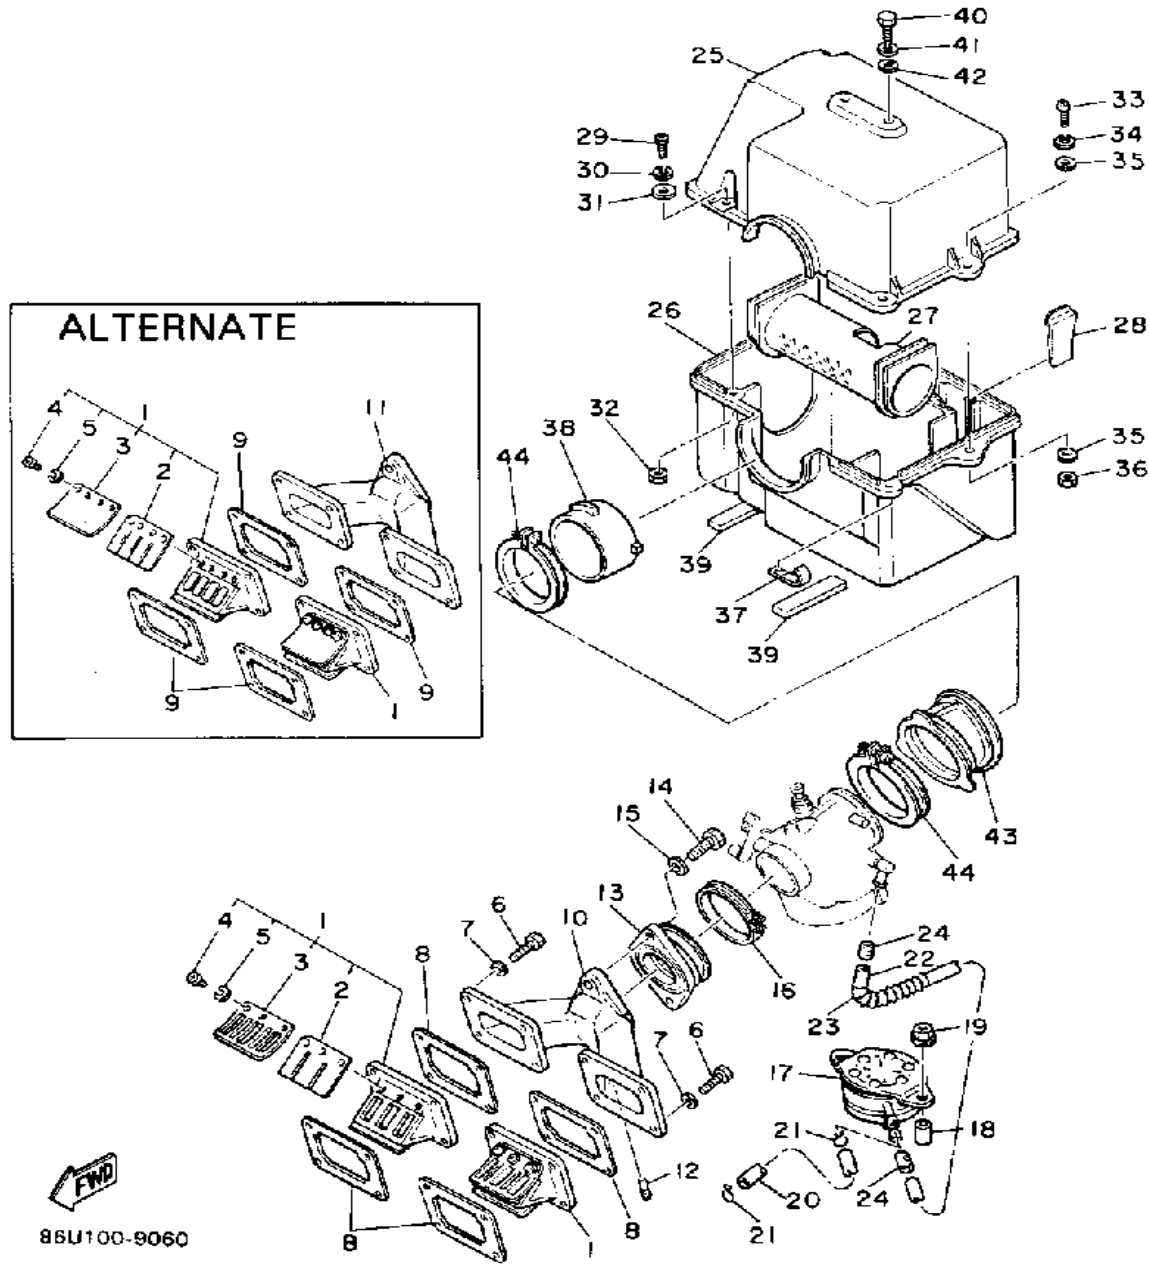

AIR CLEANER

Ref. No.	Part Number	Description	Qty	Remarks
1	1M1-13610-10-00	REED VALVE ASSEMBLY	2	56 HP
	3R5-13610-00-00	REED VALVE ASSEMBLY	2	U.R. STD
2	1M1-13613-10-00	. REED, VALVE	2	ALT. PART 56 HP
	3R5-13613-00-00	. REED, VALVE	2	U.R. STD
3	1M1-13616-00-00	. STOPPER, REED VALVE	2	56 HP
	2X5-13616-00-00	. STOPPER, REED VALVE	2	U.R. STD
4	98580-03008-00	. SCREW, PAN HEAD	6	U.R. STD
	98580-03008-00	. SCREW, PAN HEAD	8	ALT. PART 56 HP
5	92990-03100-00	. WASHER, SPRING (92901-03100)	6	U.R. STD
	92990-03100-00	. WASHER, SPRING (92901-03100)	8	ALT. PART
6	97011-06025-00	BOLT (97001-06025)	8	
7	92990-06600-00	WASHER, PLATE	8	
8	80L-13621-01-00	GASKET, VALVE SEAT	4	
9	8Y7-13556-01-00	GASKET, MANIFOLD	4	ALT. PART
10	8R6-13565-00-00	JOINT, CARBURETOR	1	
11	8L0-13565-00-00	JOINT, CARBURETOR	1	ALT. PART
12	824-13552-00-00	NOZZLE	2	
13	8H8-13555-01-00	MANIFOLD, INTAKE	1	
14	97312-08025-00	BOLT (97012-08025)	2	
15	92990-08600-00	WASHER, PLATE	2	
16	90460-60084-00	CLAMP, HOSE	1	
17	8Y0-24410-01-00	FUEL PUMP ASSEMBLY (8Y0-24410-00)	1	
18	90387-06574-00	COLLAR	2	
19	95701-06500-00	NUT, FLANGE	2	
20	90445-10140-00	HOSE	1	
21	90467-09006-00	CLIP	2	

CONTINUED ON NEXT FRAME ►

Not For Resale
www.SmallEngineDiscount.com