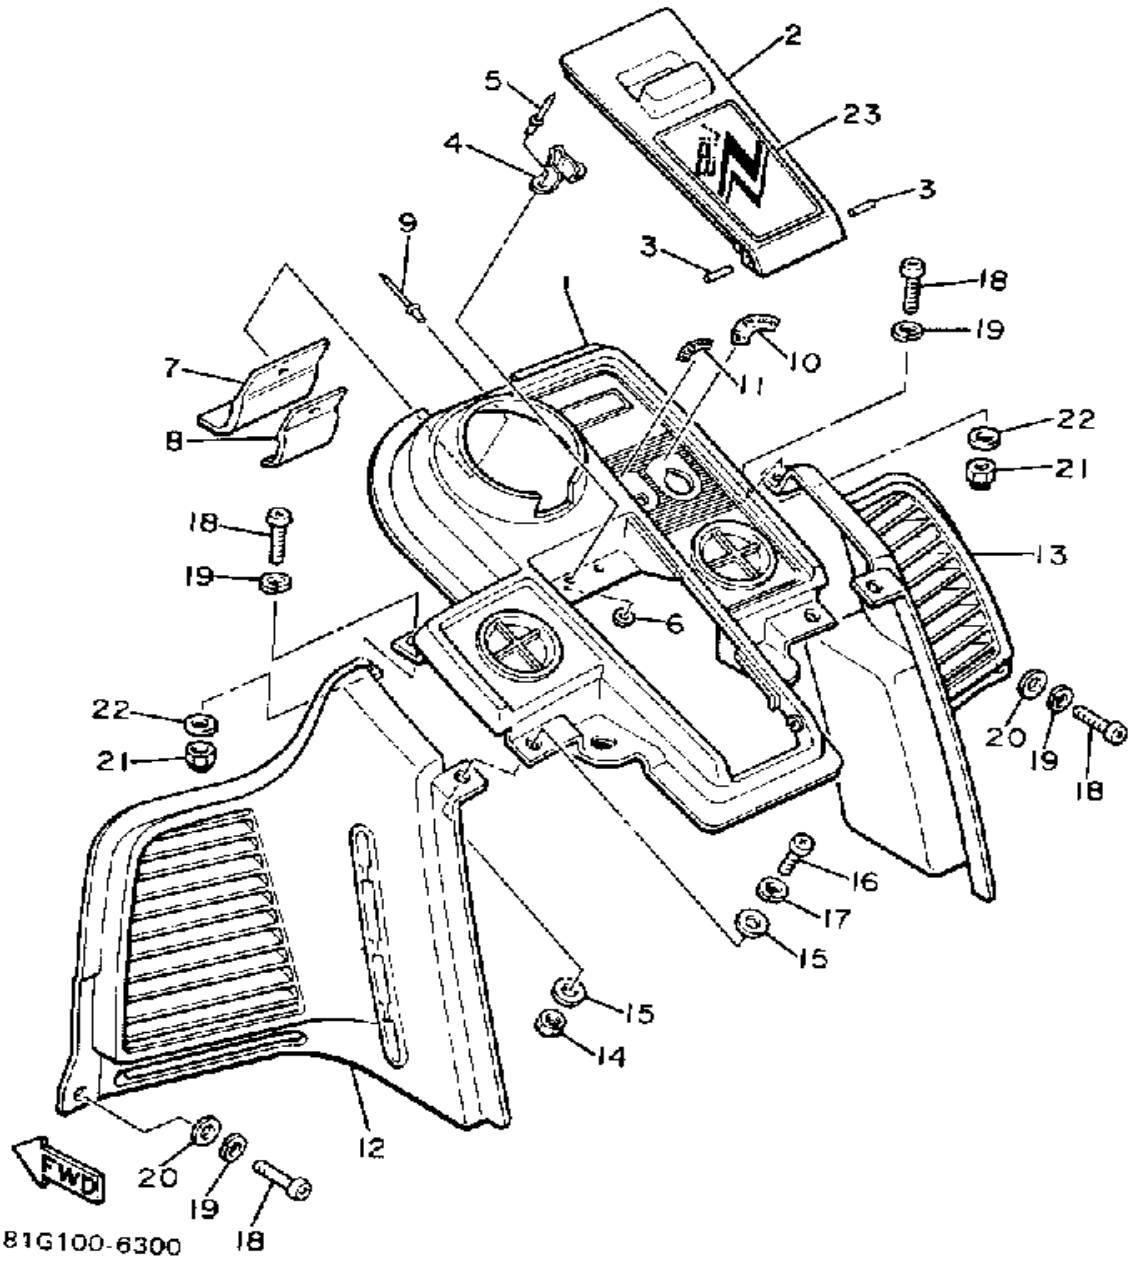

INSTRUMENT PANEL

Ref. No.	Part Number	Description	Qty	Remarks
1	8Y0-77711-00-00	PANEL, INSTRUMENT	1	
2	8K4-77712-00-00	PANEL, INSTRUMENT	1	
3	8K4-77477-00-00	PIN, HINGE	2	
4	821-24794-01-00	SPRING, SEAT BACK	1	
5	90267-32072-00	RIVET, BLIND	2	
6	90201-03313-00	WASHER, PLATE	2	
7	8K4-77161-00-00	STRIP, WEATHER 1	1	
8	8K4-77185-00-00	PLATE 1	1	
9	90267-48014-00	RIVET, BLIND	1	
10	8K2-77741-00-00	INDICATOR 1	1	
11	8K4-77742-00-00	INDICATOR 2	1	
12	8K4-77131-00-00	LOUVER 1	1	
13	8K4-77132-00-00	LOUVER 2	1	
14	95380-06600-00	NUT	2	
15	90201-06059-00	WASHER, PLATE	4	
16	98506-06016-00	SCREW, PANHEAD	2	
17	92906-06100-00	WASHER, SPRING	2	
18	98516-06020-00	SCREW, PAN HEAD	4	
19	92906-06100-00	WASHER, SPRING	4	
20	90201-060A3-00	WASHER, PLATE	2	
21	95601-06100-00	NUT, U	2	
22	90201-06643-00	WASHER, PLATE	2	
23	86U-77715-00-00	ORMNT, INSTR PNL 1INSTRUMENT PANEL 1	1	

Not For Resale

www.SmallEngineDiscount.com