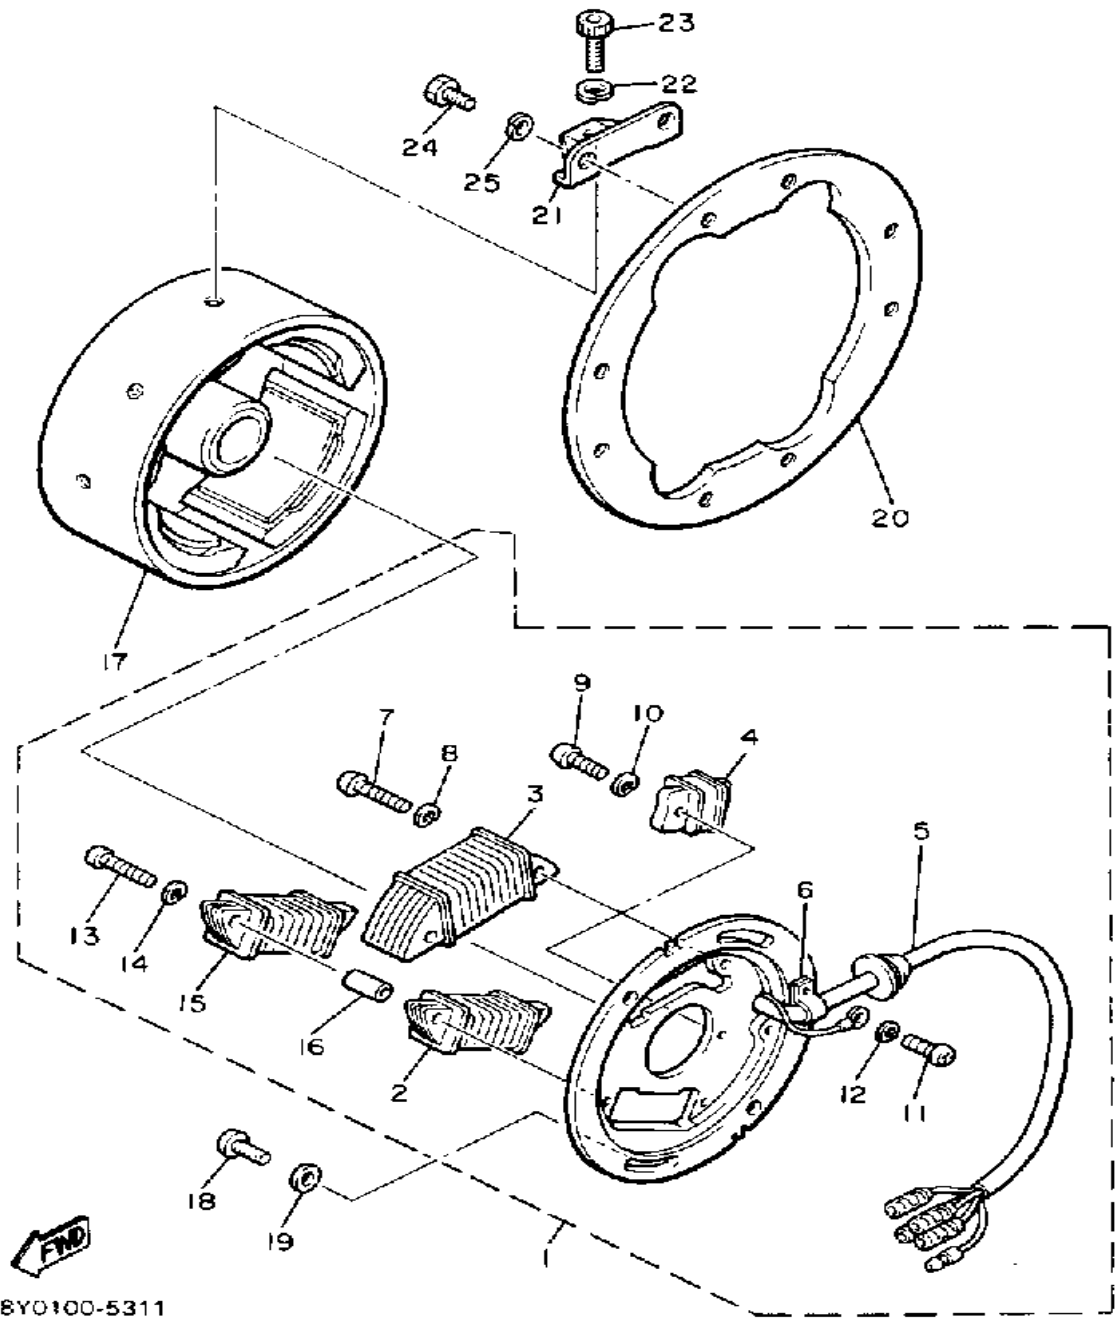

Not For Resale

www.SmallEngineDiscount.com

STARTER

Ref. No.	Part Number	Description	Qty	Remarks
1	8K4-15710-00-00	STARTER ASSEMBLY	1	
2	8H8-15711-00-00	. CASE, STARTER	1	
3	8F3-15714-01-00	. DRUM, SHEAVE	1	
4	8F3-15741-01-00	. PAWL, DRIVE	1	
5	8Y0-15713-00-00	. SPRING, STARTER	1	
6	8F3-15715-00-00	. SPRING, FRICTION	1	
7	8F3-15739-01-00	. WASHER, THRUST	1	
8	8F3-15734-00-00	. SPRING, RETURN	1	
9	8F3-15716-03-00	. PLATE, DRIVE	1	
10	92995-06100-00	. WASHER, SPRING	1	
11	95380-06700-00	. NUT	1	
12	8G5-15739-00-00	. WASHER, THRUST	1	
13	857-15751-00-00	. WIRE, STARTER	1	
14	8F3-15755-00-00	. HANDLE, STARTER	1	
15	82M-15779-00-00	. COVER	1	
16	8K4-15788-00-00	. HOLDER, HANDLE	1	
17	97313-06014-00	BOLT, HEXAGON	4	
18	92995-06100-00	WASHER, SPRING	4	
19	8H8-15723-01-00	PULLEY, STARTER	1	
20	97313-08020-00	BOLT, HEXAGON	3	
21	92990-08100-00	WASHER	3	
22	97026-06012-00	BOLT	2	
23	92906-06100-00	WASHER, SPRING	2	

Not For Resale

www.SmallEngineDiscount.com

GENERATOR

8Y0100-5311

Ref. No.	Part Number	Description	Qty	Remarks
1	8V8-85510-20-00	STATOR ASSEMBLY	1	
2	86M-85511-00-00	. COIL, SOURCE	1	
3	8G8-85513-20-00	. COIL, LIGHTING 1	1	
4	82M-85580-20-00	. COIL, PULSER	1	
5	8W0-85515-20-00	. LEAD WIRE ASSEMBLY (8V0-85515-20)	1	
6	445-81328-20-00	. CLAMP	1	
7	98501-05035-00	. SCREW, PAN HEAD	2	
8	92990-05100-00	. WASHER, SPRING	2	
9	98506-04018-00	. SCREW, PAN HEAD	2	
10	92901-04100-00	. WASHER, SPRING	2	
11	98580-04008-00	. SCREW, PAN HEAD	1	
12	92901-04100-00	. WASHER, SPRING	1	
13	98501-05040-00	. SCREW, PAN HEAD (98502-05040)	2	
14	92990-05100-00	. WASHER, SPRING	2	
15	82M-85514-20-00	. COIL, LIGHTING 2	1	
16	8T0-85519-20-00	. SPACER	1	
17	8J9-85550-20-00	ROTOR ASSEMBLY (8K1-85550-20)	1	
18	98980-06016-00	SCREW, BINDING	2	
19	90201-06043-00	WASHER, PLATE	2	
20	8H8-81891-00-00	GEAR, RING	1	
21	8H8-81895-00-00	STAY, RING GEAR	4	
22	92990-08100-00	WASHER	4	
23	90110-08028-00	BOLT, HEX SKT HEADSOCKET HEAD	4	
24	97011-06010-00	BOLT	8	
25	92995-06100-00	WASHER, SPRING	8	