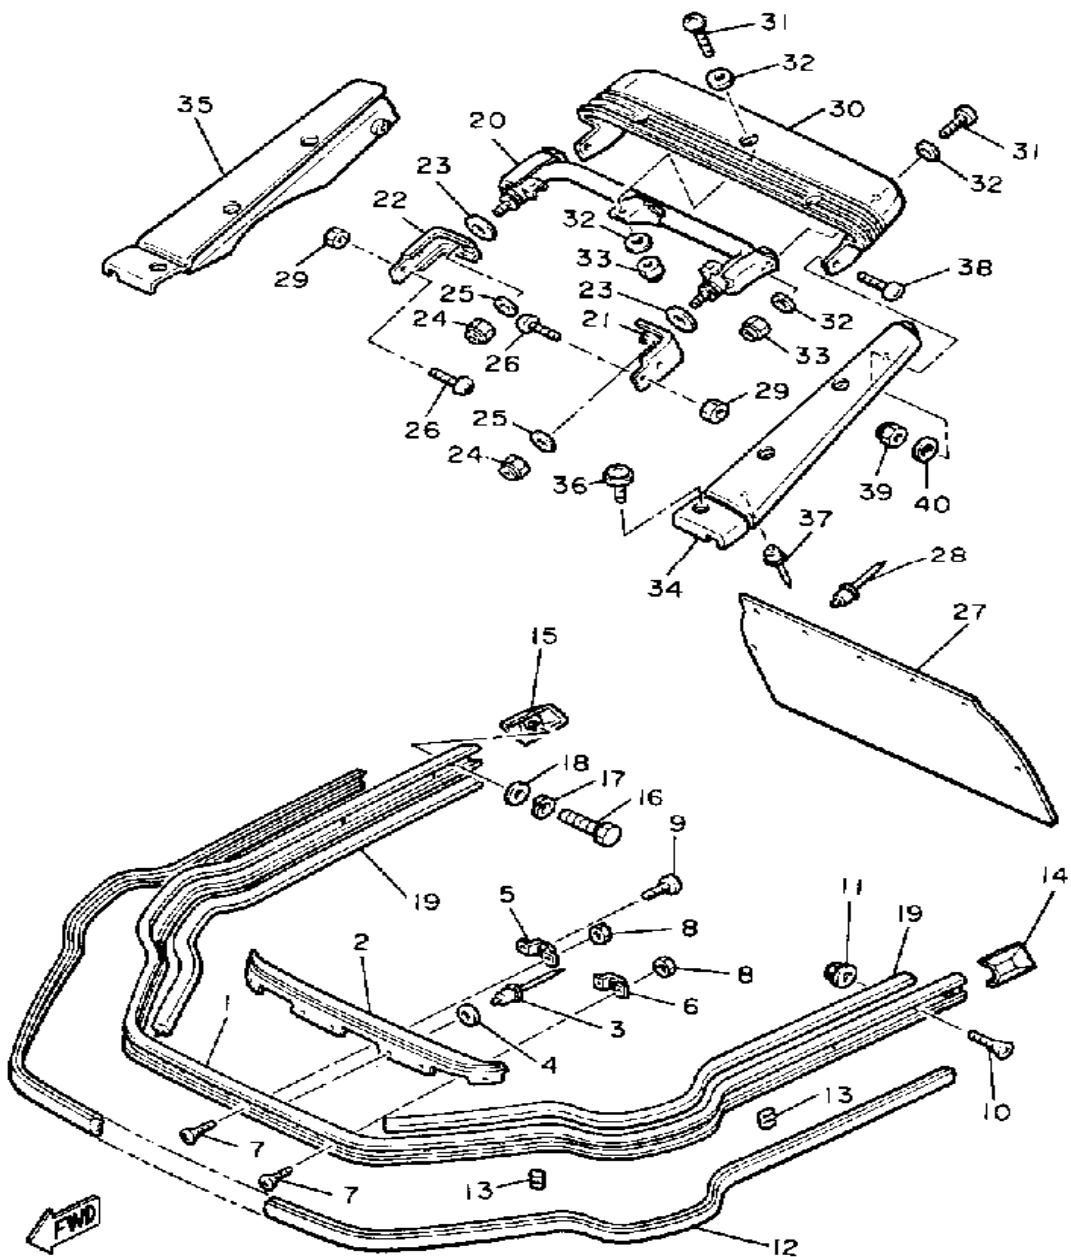

BUMPER

86U100-9290

Ref. No.	Part Number	Description	Qty	Remarks
1	8R6-77511-00-00	BUMPER, FRONT 1	1	
2	8R6-77512-00-00	BUMPER, FRONT 2	1	
3	90267-48079-00	RIVET, BLIND	6	
4	90201-04325-00	WASHER, PLATE	6	
5	8N8-77531-00-00	BRACKET, FRONT L (L.H)	1	
6	8N8-77532-00-00	BRACKET, FRONT R (R.H)	2	
7	98701-06012-00	SCREW, FLAT HEAD (92701-06012)	6	
8	95701-06500-00	NUT, FLANGE	6	
9	98980-06016-00	SCREW, BINDING	3	
10	98701-06014-00	SCREW, FLAT HEAD	10	
11	95701-06500-00	NUT, FLANGE	10	
12	8R6-77516-00-00	BUSH, RUBBER 2	1	
13	8R6-77527-00-00	PLATE, BACK UP	4	
14	8N8-77523-00-00	END, BUMPER	1	
15	8N8-77524-00-00	END, BUMPER	1	
16	97313-06016-00	BOLT, HEXAGON	2	
17	92995-06100-00	WASHER, SPRING	2	
18	92990-06600-00	WASHER, PLATE	2	
19	8T3-77515-00-00	BUSH, RUBBER 1	4	
20	8M6-77541-00-00	BUMPER, REAR 1	1	
21	8M6-77525-01-00	WASHER 1	1	
22	8M6-77526-01-00	WASHER 2	1	
23	90201-12195-00	WASHER, PLATE	2	
24	95701-10300-00	NUT, FLANGE (95702-10300)	2	
25	92990-10200-00	WASHER, PLAIN	2	
26	98980-06020-00	SCREW, BIND	4	
27	8X9-77595-00-00	FLAP	1	
28	90267-48086-00	RIVET, BLIND	5	

CONTINUED ON NEXT FRAME ►

Not For Resale
www.SmallEngineDiscount.com