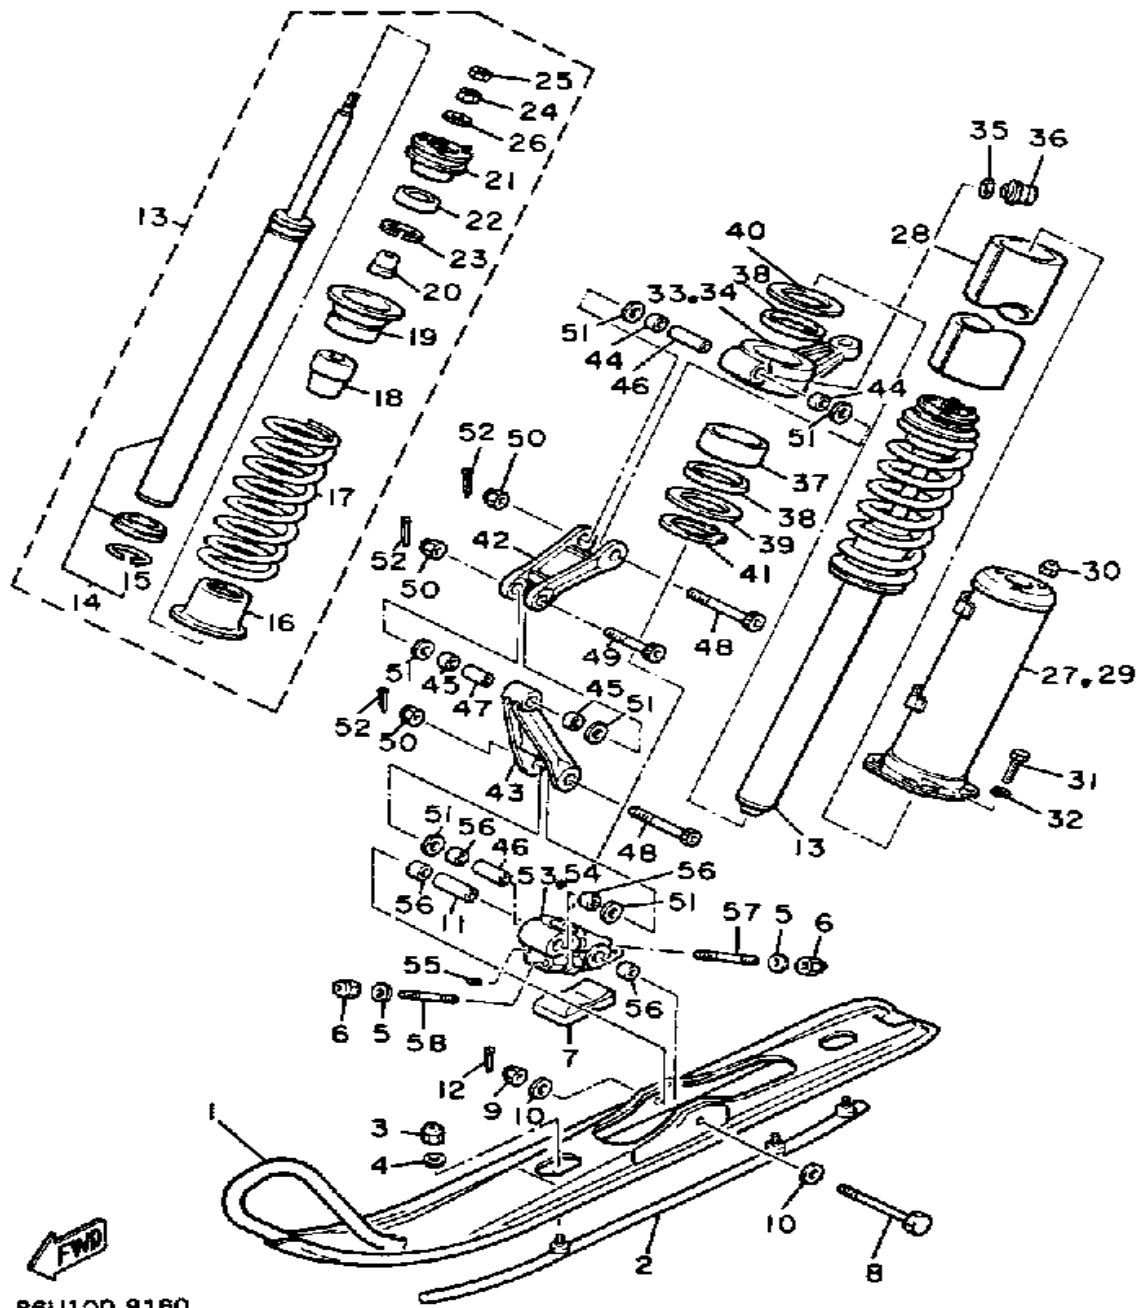

SKI

B6U100-9160

Ref. No.	Part Number	Description	Qty	Remarks
1	82M-23710-03-00	SKI 1	2	
2	82W-23731-01-XX	SKI RUNNER, 1	2	
3	95616-08100-00	NUT, U	6	
4	92906-08600-00	WASHER	6	
5	92901-08600-00	WASHER	4	
6	95712-08300-00	NUT, LOCK	4	
7	82M-23743-00-00	STOPPER 1	2	
8	90102-10050-00	BOLT, WITH HOLE	2	
9	95706-10300-00	NUT, NYLON	2	
10	92906-10600-00	WASHER	4	
11	90387-106J3-00	COLLAR	2	
12	91490-20020-00	PIN, COTTER	2	
13	84L-2376A-00-00	ABSORBER ASSEMBLY 1	2	
14	84L-22401-00-00	. DAMPER SUB-ASSEMBLY.	1	
15	93440-36087-00	. . CIRCLIP, OUTER	1	
16	8L9-23777-00-00	. SEAT, SPRING 2	1	
17	90501-75612-00	. SPRING, COMPRESSION	1	
18	8L0-22493-00-00	. BUMP, STOP	1	
19	8L0-23788-00-00	. PLATE, BACK UP	1	
20	90387-100A5-00	. COLLAR	1	
21	8L0-2376H-00-00	. HOLDER, BEARING	1	
22	93306-20226-00	. BEARING	1	
23	99009-35500-00	. CIRCLIP	1	
24	90170-08220-00	. NUT	1	
25	95333-08600-00	. NUT	1	
26	90201-08107-00	. WASHER, PLATE	1	
27	8L9-2376J-00-00	HOLDER, ABSORBER	2	
28	8L0-2376R-00-00	PROTECTOR	2	
29	8M6-77553-00-00	PROTECTOR 3	2	

CONTINUED ON NEXT FRAME ►

Not For Resale

www.SmallEngineDiscount.com