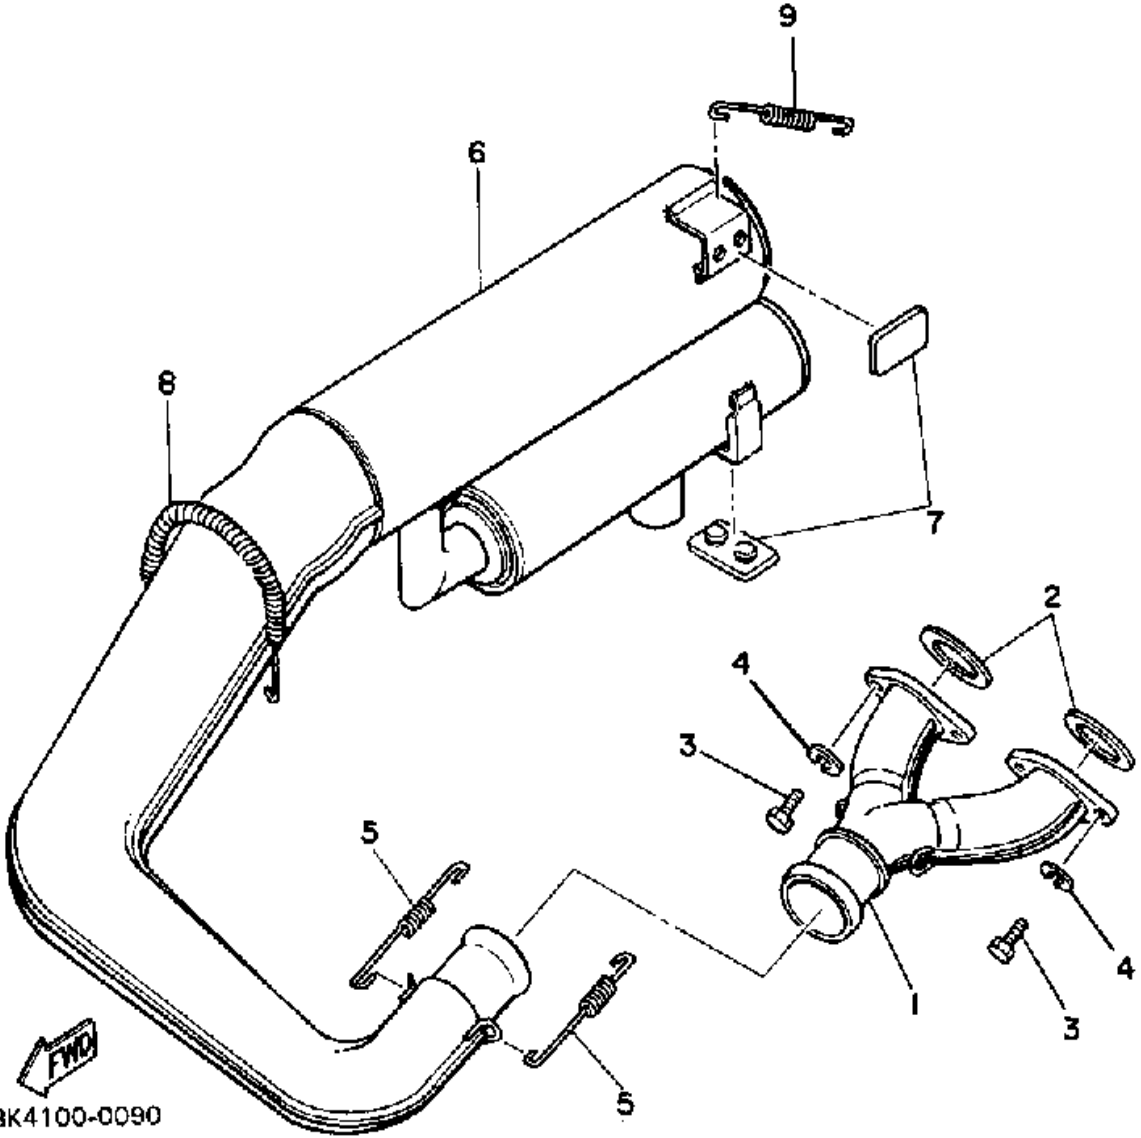

EXHAUST

Ref. No.	Part Number	Description	Qty	Remarks
1	8K4-14610-00-00	EXHAUST PIPE ASSEMBLY 1	1	
2	821-14613-01-00	GASKET, EXHAUST PIPE	2	
3	97313-08020-00	BOLT, HEXAGON	4	
4	92990-08100-00	WASHER	4	
5	90506-20272-00	SPRING, TENSION	2	
6	8L0-14710-01-00	MUFFLER ASSEMBLY L	1	
7	8A5-14728-02-00	PROTECTOR, MUFFLER 2	2	
8	90506-14207-00	SPRING, TENSION	1	
9	90506-16212-00	SPRING, TENSION	1	

Not For Resale

www.SmallEngineDiscount.com