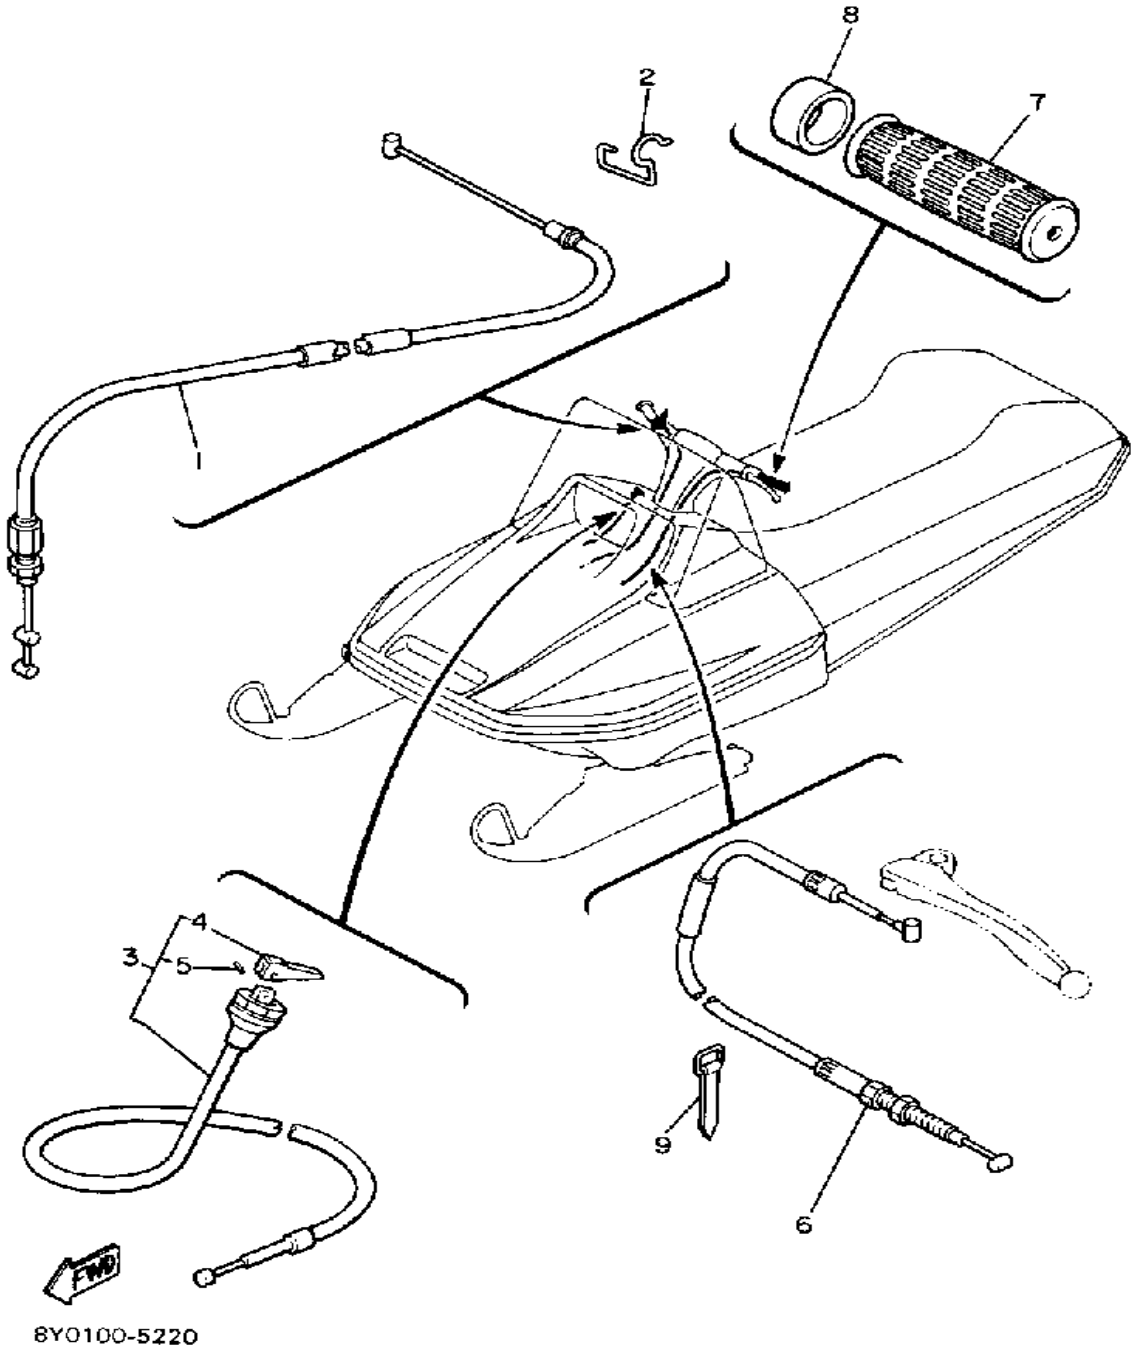

Not For Resale

www.SmallEngineDiscount.com

STEERING GATE

BYO100-5182

Ref. No.	Part Number	Description	Qty	Remarks
1	8K4-23871-00-00	GATE, STEERING	1	
2	97313-06016-00	BOLT, HEXAGON	4	
3	92995-06100-00	WASHER, SPRING	4	
4	92901-06600-00	WASHER	4	
5	95816-08016-00	BOLT, FLANGE	4	
6	8L8-23883-00-00	BRACKET 3	1	
7	8L8-23884-00-00	BRACKET 4	1	
8	90267-48053-00	RIVET, BLIND	8	
9	90201-04325-00	WASHER, PLATE	8	
10	8K4-23886-00-00	BRACKET 6	1	
11	8U9-28100-00-00	TOOL KIT (8V9-28100-00)	1	
12	8U5-21945-00-00	BRACKET, TL BX FTNG (8N8-21945-01)	1	
13	90267-48079-00	RIVET, BLIND	2	
14	90201-04325-00	WASHER, PLATE	2	
15	4J2-82131-01-00	BAND, BATTERY	1	

Not For Resale

www.SmallEngineDiscount.com

CONTROL - CABLE

Ref. No.	Part Number	Description	Qty	Remarks
1	8Y0-26311-00-00	CABLE, THROTTLE 1	1	
2	90465-10189-00	CLAMP	1	
3	8Y0-26331-00-00	CABLE, STARTER 1	1	
4	8L2-26374-00-00	. END, CABLE 3	1	
5	91609-30010-00	. PIN, SPRING	1	
6	8K4-26340-00-00	CABLE, BRAKE	1	
7	801-26241-01-00	GRIP	2	
8	90387-22726-00	COLLAR	1	
9	341-26397-01-00	BAND	1	