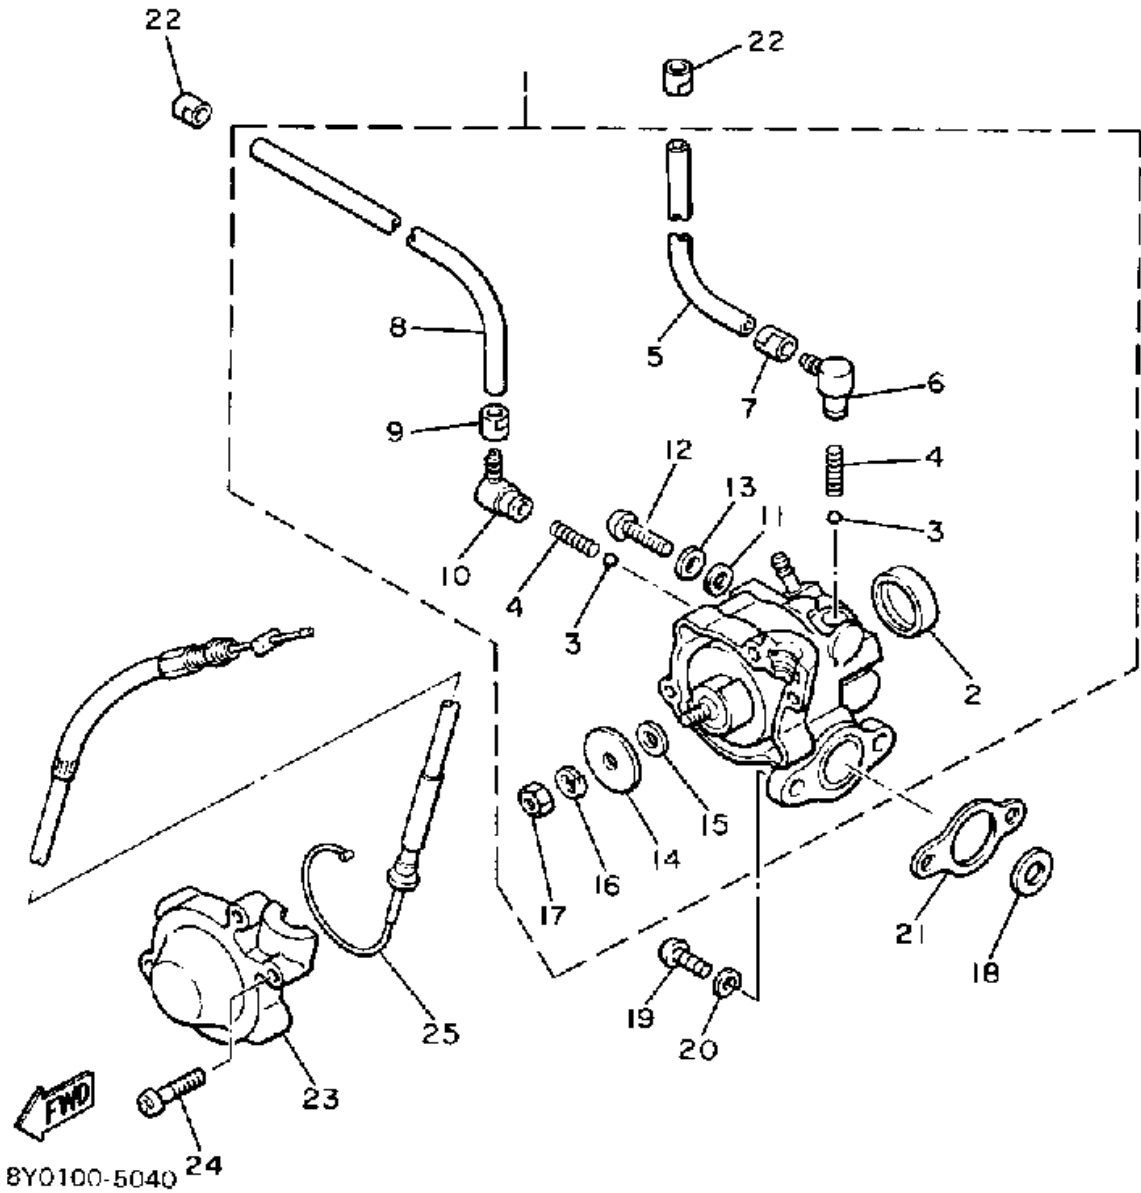

CONTINUED ON NEXT FRAME ►

Not For Resale

www.SmallEngineDiscount.com

CRANKSHAFT - PISTON

Ref. No.	Part Number	Description	Qty	Remarks
24	8A7-11685-00-00	. WASHER, CRANK PIN	1	
25	93440-78069-00	CIRCLIP	1	
26	93103-32156-00	OIL SEAL	1	
27	90280-05014-00	KEY, WOODRUFF	1	
28	90170-16182-00	NUT	1	
29	92901-16100-00	WASHER, SPRING	1	

Not For Resale

www.SmallEngineDiscount.com

OIL PUMP

Ref. No.	Part Number	Description	Qty	Remarks
1	8V8-13101-00-00	OIL PUMP ASSEMBLY	1	
2	90338-21100-00	. PLUG	1	
3	93505-32002-00	. BALL	2	
4	90501-02018-00	. SPRING, COMPRESSION	2	
5	90446-08210-00	. HOSE	1	
6	353-13552-01-00	. NOZZLE	1	
7	90468-02025-00	. CLIP	1	
8	90446-08204-00	. HOSE	1	
9	90468-02025-00	. CLIP	1	
10	353-13552-01-00	. NOZZLE	1	
11	90430-04004-00	. GASKET	1	
12	98902-04020-00	. SCREW, BIND	1	
13	92901-04600-00	. WASHER, PLATE	1	
14	137-13138-01-00	. PLATE, ADJUSTING	1	
15	137-13137-00-03	. SHIM (0.3T)	1	U.R.
	137-13137-00-05	. SHIM (0.5T)	1	U.R.
	137-13137-00-10	. SHIM (1.0T)	1	U.R.
16	92990-05100-00	. WASHER, SPRING	1	
17	95380-05600-00	. NUT	1	
18	90201-08624-00	WASHER, PLATE	1	
19	98580-05016-00	SCREW, PAN HEAD	2	
20	92990-05100-00	WASHER, SPRING	2	
21	3MT-13116-00-00	GASKET, PUMP CASE (8Y0-13116-00)	1	
22	90468-02025-00	CLIP	2	
23	8A5-13146-01-00	COVER, ADJUST PULLEY	1	
24	98506-04018-00	SCREW, PAN HEAD	3	
25	8L8-26320-02-00	PUMP CABLE ASSEMBLY	1	