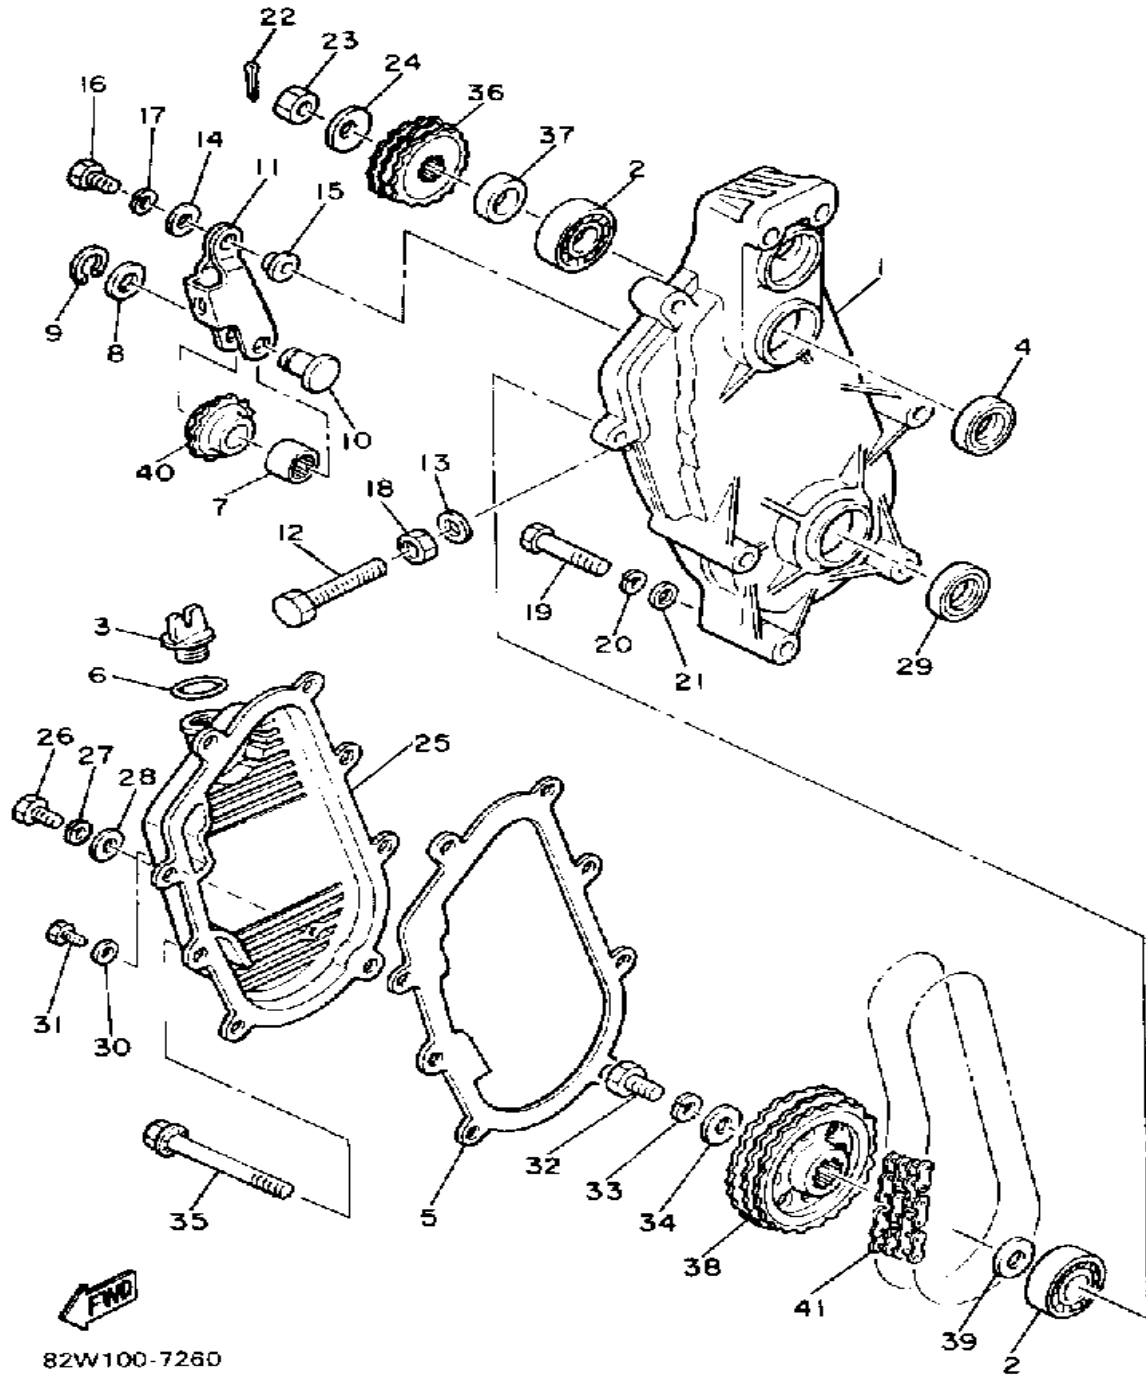

TRACK DRIVE 2

82W100-7260

Ref. No.	Part Number	Description	Qty	Remarks
29	93102-25081-00	OIL SEAL	1	
30	90210-06006-00	WASHER, SEAL	1	
31	97011-06010-00	BOLT	1	
32	97011-10025-00	BOLT	1	
33	92901-10100-00	WASHER, SPRING	1	
34	90201-10742-00	WASHER, PLATE	1	
35	95811-08090-00	BOLT, FLANGE (95822-08090) ..	2	
36	829-17682-00-00	SPRKT, CHAIN DR 20T (20T) ..	1	ALT. PART
	829-17682-50-00	SPRKT, CHAIN DR 15T (878-17682-50) (15T)	1	ALT. PART
	829-17682-60-00	SPRKT, CHAIN DR 16T (16T) ..	1	ALT. PART
	829-17682-70-00	SPRKT, CHAIN DR 17T (17T) ..	1	U.R. STD
	829-17682-80-00	SPRKT, CHAIN DR 18T (18T) ..	1	ALT. PART
	829-17682-90-00	SPRKT, CHAIN DR 19T (878-17682-90) (19T)	1	ALT. PART
	8U9-17693-10-00	SPROCKET, CHAIN DR (878-17693-10) (21T)	1	ALT. PART
	8U9-17693-20-00	SPROCKET, CHAIN DR (878-17693-20) (22T)	1	ALT. PART
37	90387-25798-00	COLLAR	1	
38	878-47548-90-00	SPROCKET, CHN DRVN (29T) ..	1	ALT. PART
	8U9-47587-00-00	SPROCKET, CHN DRVN (31T) ..	1	U.R. STD
	8U9-47587-10-00	SPROCKET, CHN DRVN (888-47587-00) (33T)	1	ALT. PART
	8U9-47587-30-00	SPROCKET, CHN DRVN (878-47587-20) (35T)	1	ALT. PART
39	90201-25526-00	WASHER, PLATE (T2.0)	1	
40	8L0-47612-00-00	WHEEL	1	
41	94890-05064-00	CHAIN	1	ALT. PART
	94890-05066-00	CHAIN	1	U.R. STD
	94890-05068-00	CHAIN	1	ALT. PART

CONTINUED ON NEXT FRAME ►

Not For Resale
www.SmallEngineDiscount.com