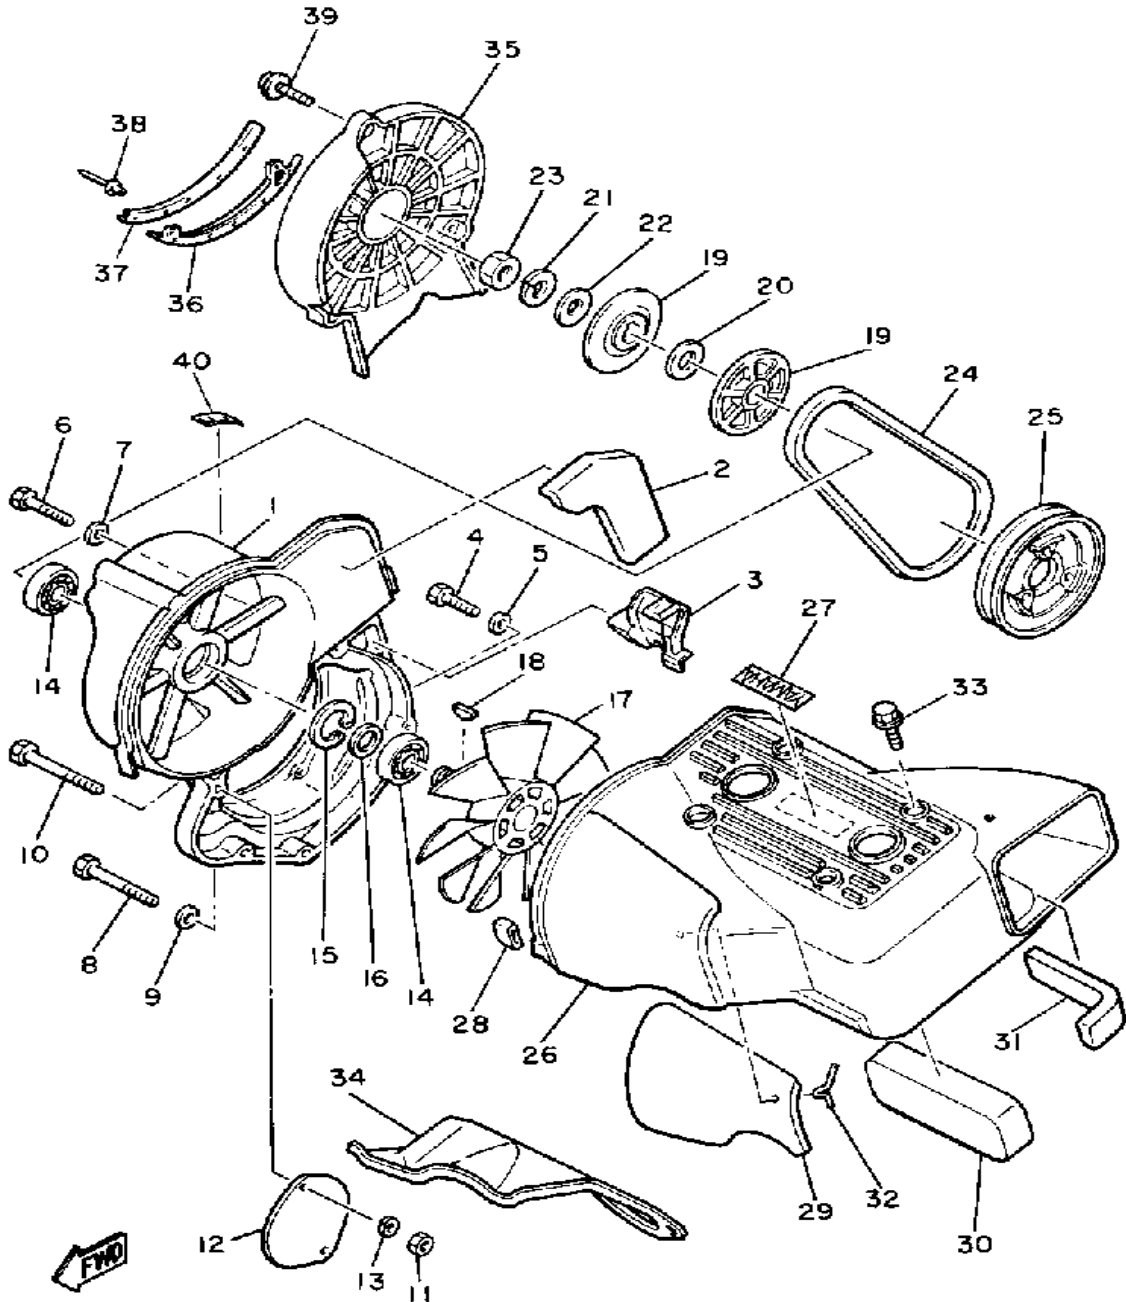

AIR SHROUD - FAN

81G100-6030

Ref. No.	Part Number	Description	Qty	Remarks
1	88F-12621-01-00	CASE, FAN	1	
2	8Y0-12679-00-00	DAMPER, SHROUD 6	1	
3	8Y0-12658-00-00	DAMPER, AIR SHROUD 1	1	
4	97313-08035-00	BOLT, HEXAGON	2	
5	92990-08600-00	WASHER, PLATE	2	
6	97313-08050-00	BOLT, HEXAGON (90101-08125)	1	
7	92990-08600-00	WASHER, PLATE	1	
8	97013-08075-00	BOLT	1	
9	92990-08600-00	WASHER, PLATE	1	
10	97013-08075-00	BOLT	1	
11	95333-08600-00	NUT	2	
12	8K4-12633-00-00	PLATE	1	
13	92990-08100-00	WASHER	2	
14	93306-20331-00	BEARING	2	
15	93420-40064-00	CIRCLIP	1	
16	90201-17713-00	WASHER, PLATE	1	
17	8H8-12611-01-00	FAN	1	
18	90280-05014-00	KEY, WOODRUFF	1	
19	8H8-12619-01-00	PULLEY 2	2	
20	90214-17017-00	WASHER, CLAW (0.5T)	1	U.R.
	90214-17018-00	WASHER, CLAW (1.0T)	1	U.R.
21	92901-16100-00	WASHER, SPRING	1	
22	90201-17713-00	WASHER, PLATE	1	
23	90170-16182-00	NUT	1	
24	8H8-12612-00-00	BELT	1	
25	8H8-12618-01-00	PULLEY 1	1	
26	8H8-12651-02-00	AIR SHROUD, CYLINDER 1	1	
27	8H8-12629-00-00	EMBLEM	1	
28	8H8-12658-00-00	DAMPER, AIR SHROUD 1	2	

CONTINUED ON NEXT FRAME ➤

Not For Resale
www.SmallEngineDiscount.com