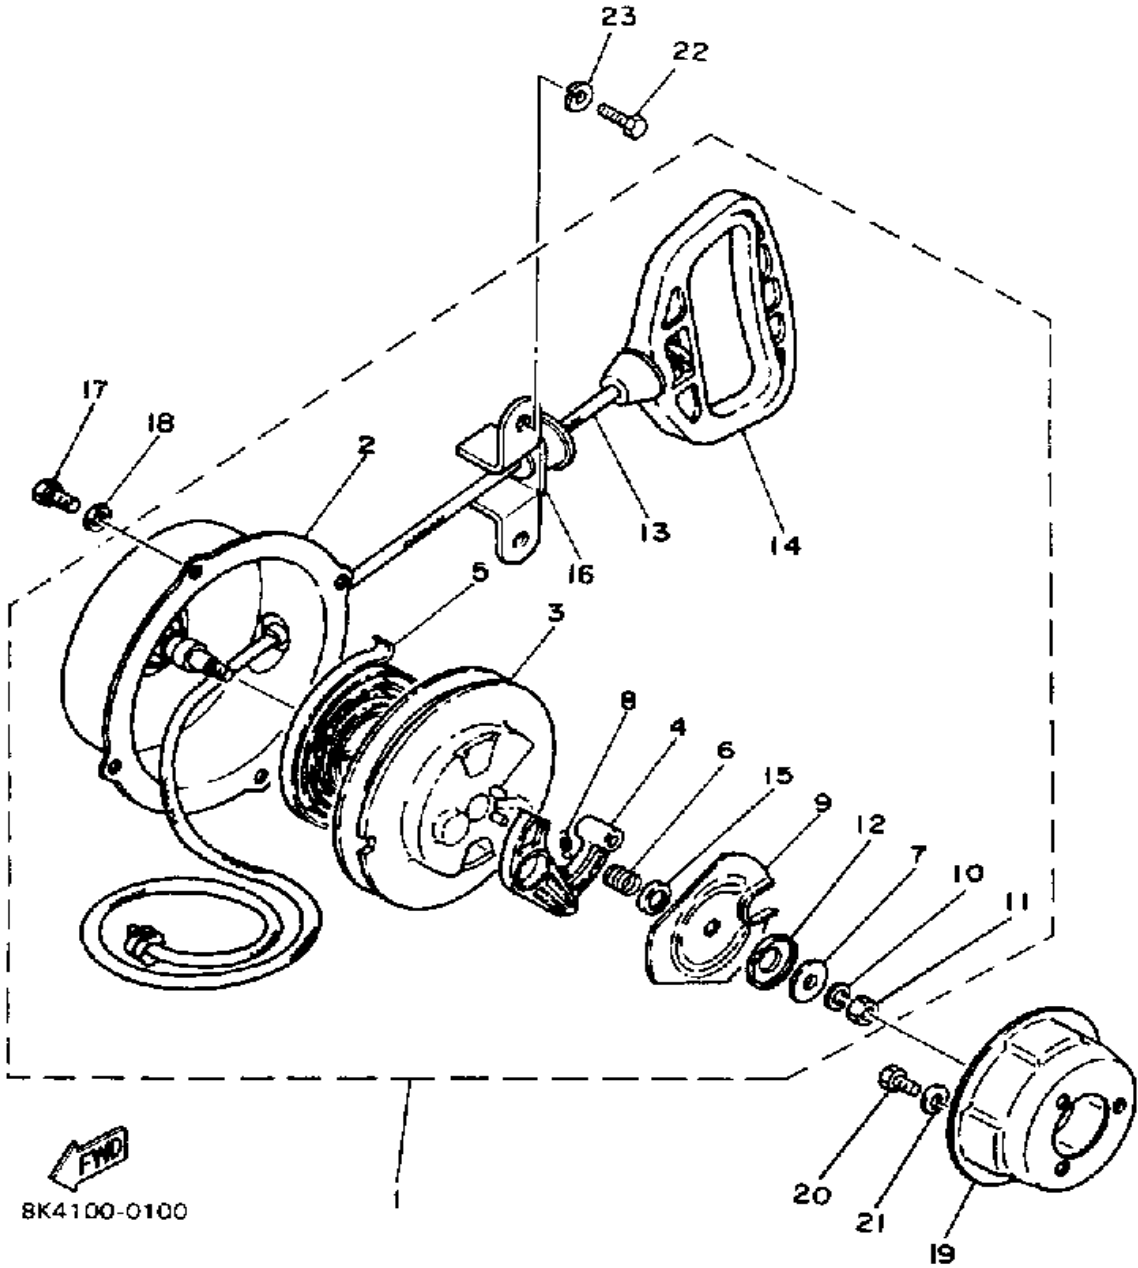

Not For Resale

www.SmallEngineDiscount.com

STARTER

Ref. No.	Part Number	Description	Qty	Remarks
1	8K4-15710-00-00	STARTER ASSEMBLY	1	
2	8H8-15711-00-00	. CASE, STARTER	1	
3	8F3-15714-01-00	. DRUM, SHEAVE	1	
4	8F3-15741-01-00	. PAWL, DRIVE	1	
5	8Y0-15713-00-00	. SPRING, STARTER	1	
6	8F3-15715-00-00	. SPRING, FRICTION	1	
7	8F3-15739-01-00	. WASHER, THRUST	1	
8	8F3-15734-00-00	. SPRING, RETURN	1	
9	8F3-15716-03-00	. PLATE, DRIVE	1	
10	92995-06100-00	. WASHER, SPRING	1	
11	95380-06700-00	. NUT	1	
12	8G5-15739-00-00	. WASHER, THRUST	1	
13	857-15751-00-00	. WIRE, STARTER	1	
14	8F3-15755-00-00	. HANDLE, STARTER	1	
15	82M-15779-00-00	. COVER	1	
16	8K4-15788-00-00	. HOLDER, HANDLE	1	
17	97313-06014-00	BOLT, HEXAGON	4	
18	92995-06100-00	WASHER, SPRING	4	
19	8H8-15723-01-00	PULLEY, STARTER	1	
20	97313-08020-00	BOLT, HEXAGON	3	
21	92990-08100-00	WASHER	3	
22	97026-06012-00	BOLT	2	
23	92906-06100-00	WASHER, SPRING	2	