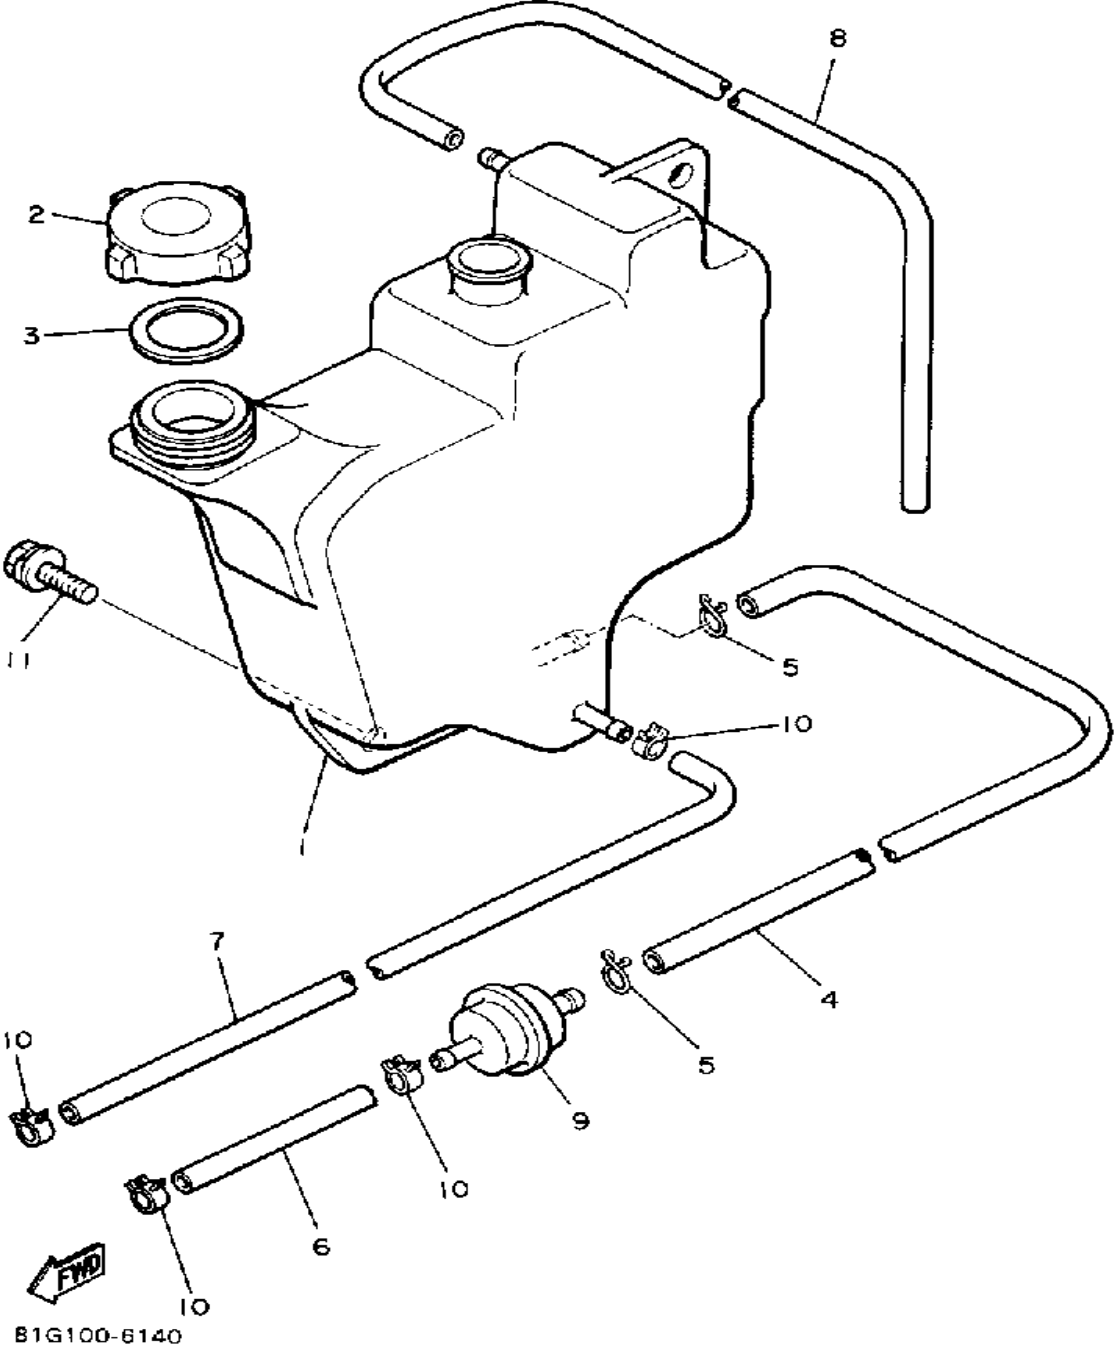

OIL TANK

Ref. No.	Part Number	Description	Qty	Remarks
1	86U-21751-00-00	TANK, OIL (8L8-21751-00)	1	
2	863-21771-00-00	BODY, CAP	1	
3	90430-31003-00	GASKET	1	
4	90446-11157-00	HOSE	1	
5	90467-11009-00	CLIP	2	
6	90446-09068-00	HOSE	1	
7	91A30-05045-00	TUBE, FLEXIBLE VINYL	1	
8	90446-09013-00	HOSE (90446-09079)	1	
9	8G8-13410-00-00	STRAINER HOUSING ASSEMBLY	1	
10	90467-09026-00	CLIP	4	
11	90119-06063-00	BOLT, WITH WASHER	2	

Not For Resale

www.SmallEngineDiscount.com