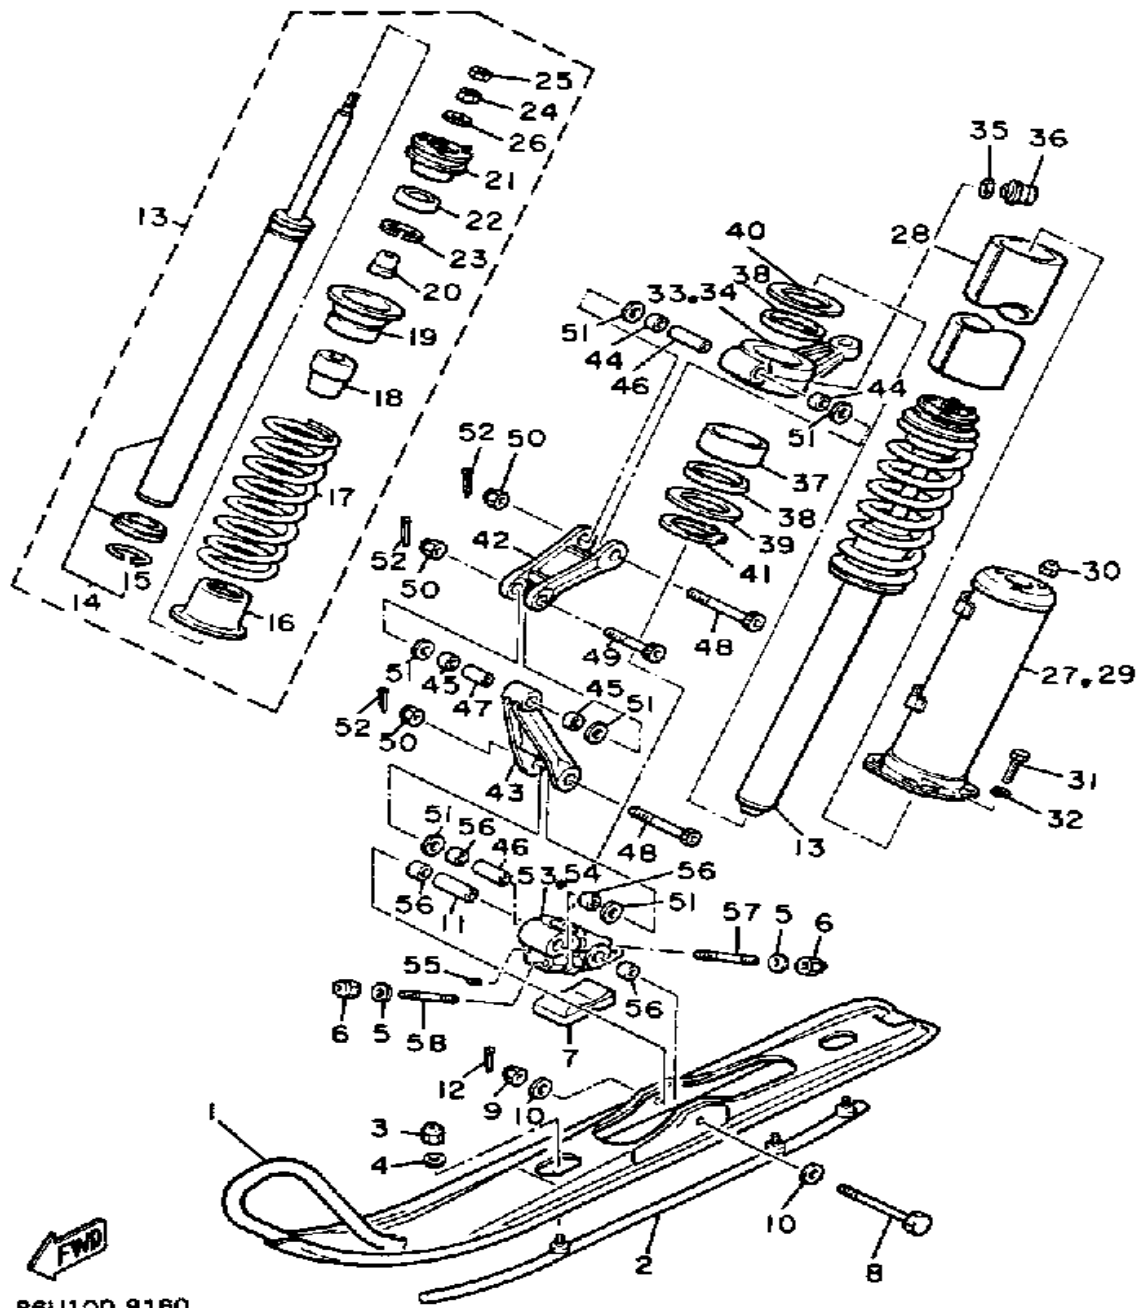

CONTINUED ON NEXT FRAME ►

Not For Resale

www.SmallEngineDiscount.com

SKI

B6U100-9160

Ref. No.	Part Number	Description	Qty	Remarks
30	95601-06100-00	NUT, U	6	
31	97011-06020-00	BOLT	8	
32	92995-06100-00	WASHER, SPRING	8	
33	8U7-23851-00-00	ARM, OUTSIDE 1	1	
34	8U7-23852-00-00	ARM, OUTSIDE 2	1	
35	90201-067F9-00	WASHER, PLATE	2	
36	93700-06M03-00	NIPPLE, GREASE	2	
37	90384-53175-00	BUSH, BIMETAL FORMED	2	
38	93109-53036-00	OIL SEAL	4	
39	90201-536A1-00	WASHER, PLATE (T=1.0)	1	
40	90201-535H6-00	WASHER, PLATE (T=2.0)	1	
41	93410-52061-00	CIRCLIP	2	
42	8L0-2382E-01-00	ARM, FRONT 1	2	
43	8L0-2382F-00-00	ARM, FRONT 2	2	
44	90384-14091-00	BUSH, BIMETAL FORMED	4	
45	90384-14096-00	BUSH, BIMETAL FORMED	4	
46	90387-101Y9-00	COLLAR	4	
47	90387-100A4-00	COLLAR	2	
48	90102-10039-00	BOLT, WITH HOLE	4	
49	90102-10038-00	BOLT, WITH HOLE	2	
50	95706-10300-00	NUT, NYLON	6	
51	90202-14037-00	WASHER, PLATE	12	
52	91490-20020-00	PIN, COTTER	6	
53	84M-2376E-00-00	BRACKET 1	1	
54	84M-2377E-00-00	BRACKET 2	1	
55	90113-06039-00	BOLT, SET	2	
56	90384-14091-00	BUSH, BIMETAL FORMED	8	
57	95611-08655-00	BOLT, STUD	2	
58	95611-08640-00	BOLT, STUD	2	