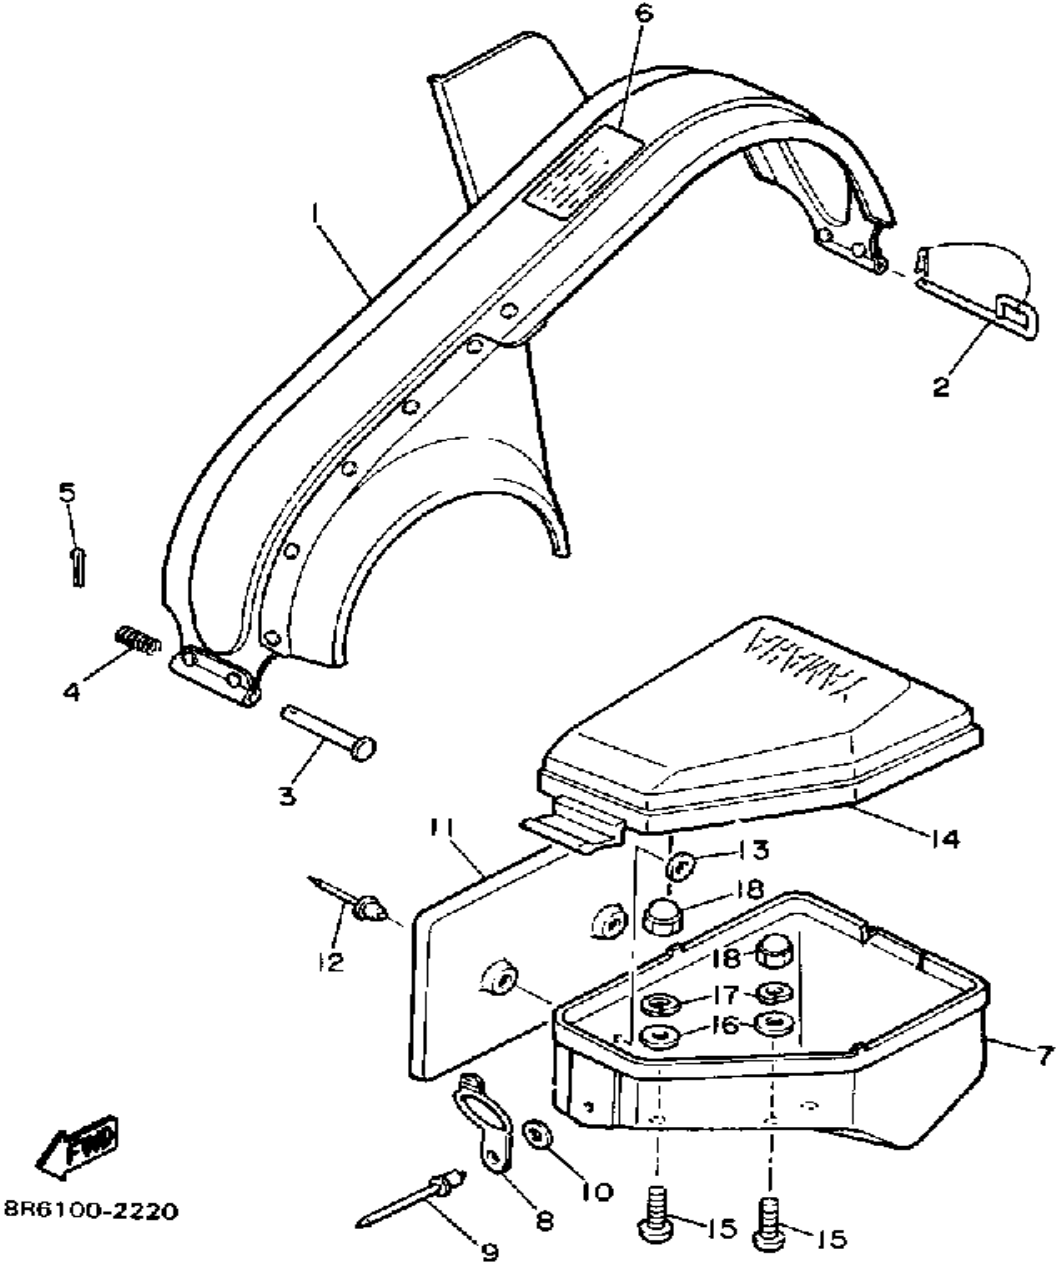

GUARD - LUGGAGE BOX

Ref. No.	Part Number	Description	Qty	Remarks
1	8R6-77311-02-00	GUARD, DRIVE	1	
2	8F3-77327-00-00	SHAFT	1	
3	91701-06082-00	PIN, CLEVIS	1	
4	90501-08661-00	SPRING, COMPRESSION	1	
5	90468-18008-00	CLIP	1	
6	8R6-77761-00-00	LABEL, WARNING 1	1	
7	8N8-77381-00-00	BOX, TOOL	1	
8	8K4-77386-00-00	HOOK 1	1	
9	90267-48086-00	RIVET, BLIND	1	
10	90201-04325-00	WASHER, PLATE	1	
11	8N8-77373-00-00	PROTECTOR	1	
12	90267-48079-00	RIVET, BLIND	2	
13	90201-04325-00	WASHER, PLATE	2	
14	8N8-77382-00-00	LID, TOOL BOX	1	
15	98906-06014-00	SCREW, BIND	3	
16	90201-06059-00	WASHER, PLATE	3	
17	92906-06100-00	WASHER, SPRING	3	
18	95306-06800-00	NUT	3	

Not For Resale

www.SmallEngineDiscount.com