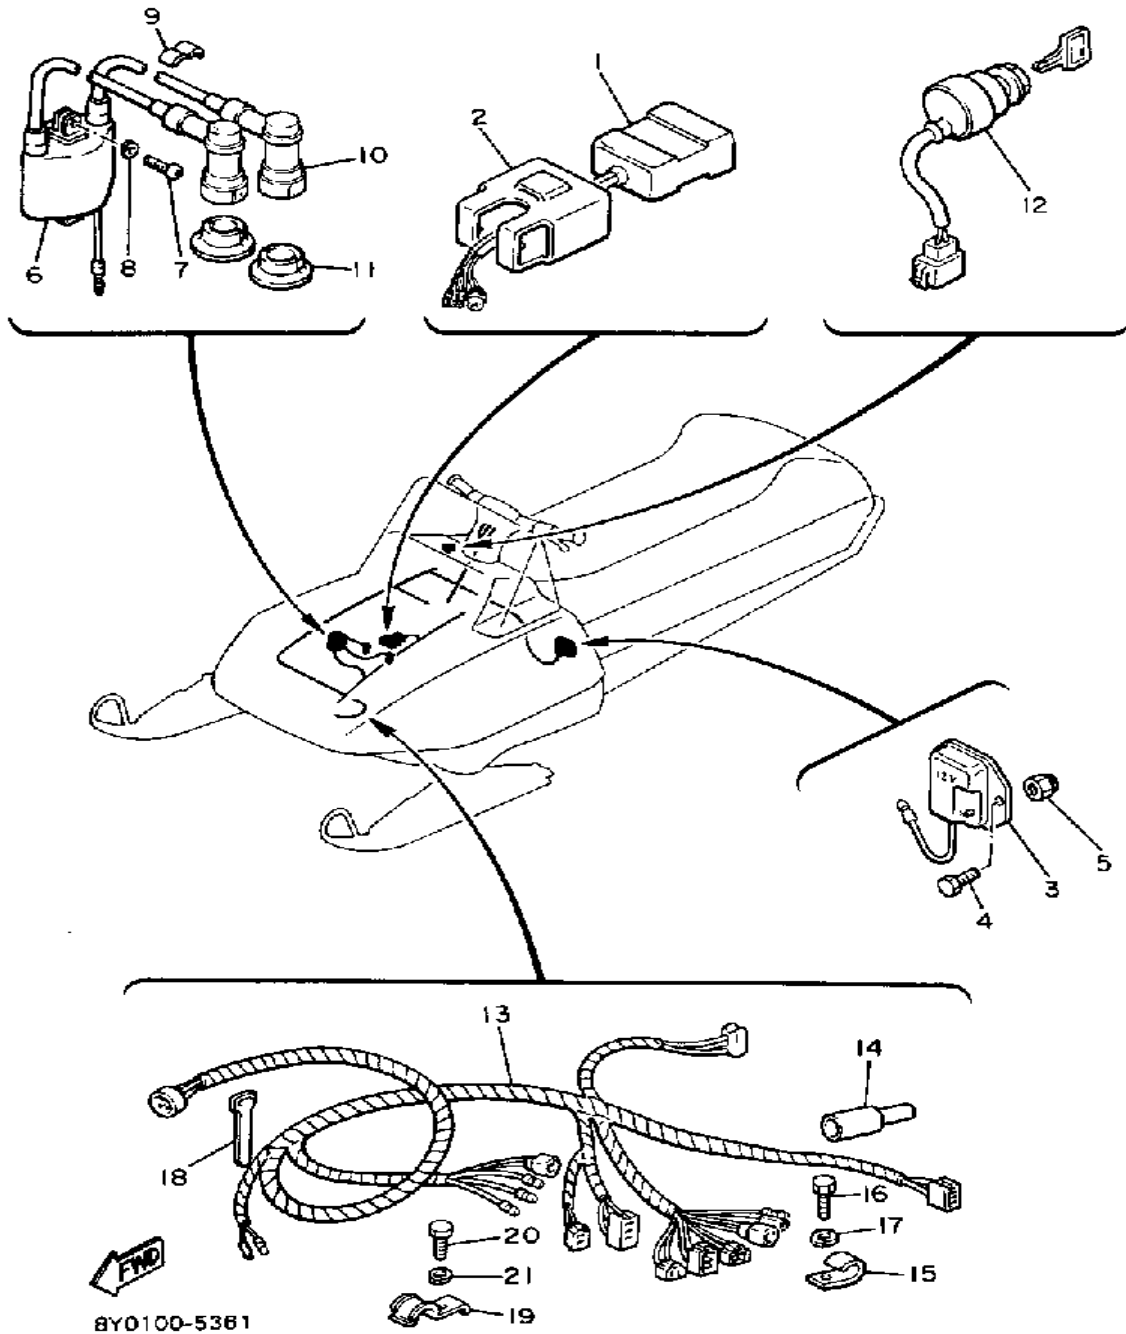

ELECTRICAL 1

Ref. No.	Part Number	Description	Qty	Remarks
1	8V0-85540-21-00	C.D.I. UNIT ASSEMBLY	1	
2	2A7-85546-00-00	BAND	1	
3	82M-81910-A0-00	VOLTAGE REGULATOR ASSEMBLY	1	
4	97026-06014-00	BOLT	2	
5	95701-06300-00	NUT, NYLON	2	
6	85T-82310-00-00	IGNITION COIL ASSEMBLY ...	1	
7	98580-06020-00	SCREW	2	
8	92995-06100-00	WASHER, SPRING	2	
9	861-82361-00-00	CLAMP, CORD	1	
10	8K1-82370-20-00	PLUG CAP ASSEMBLY (WITH RESISTOR)	2	
11	8G5-82372-00-00	SEAL, PLUG CAP	2	
12	8K4-82508-20-00	MAIN SWITCH ASSEMBLY ...	1	
13	84L-82590-20-00	WIRE HARNESS ASSEMBLY ..	1	
14	8Y0-82599-00-00	COVER, CONNECTER	1	
15	90465-08028-00	CLAMP	1	
16	97013-06012-00	BOLT	1	
17	92995-06100-00	WASHER, SPRING	1	
18	341-26397-01-00	BAND	1	
19	90462-06079-00	CLAMP	1	
20	97013-06012-00	BOLT	1	
21	92995-06100-00	WASHER, SPRING	1	

Not For Resale

www.SmallEngineDiscount.com