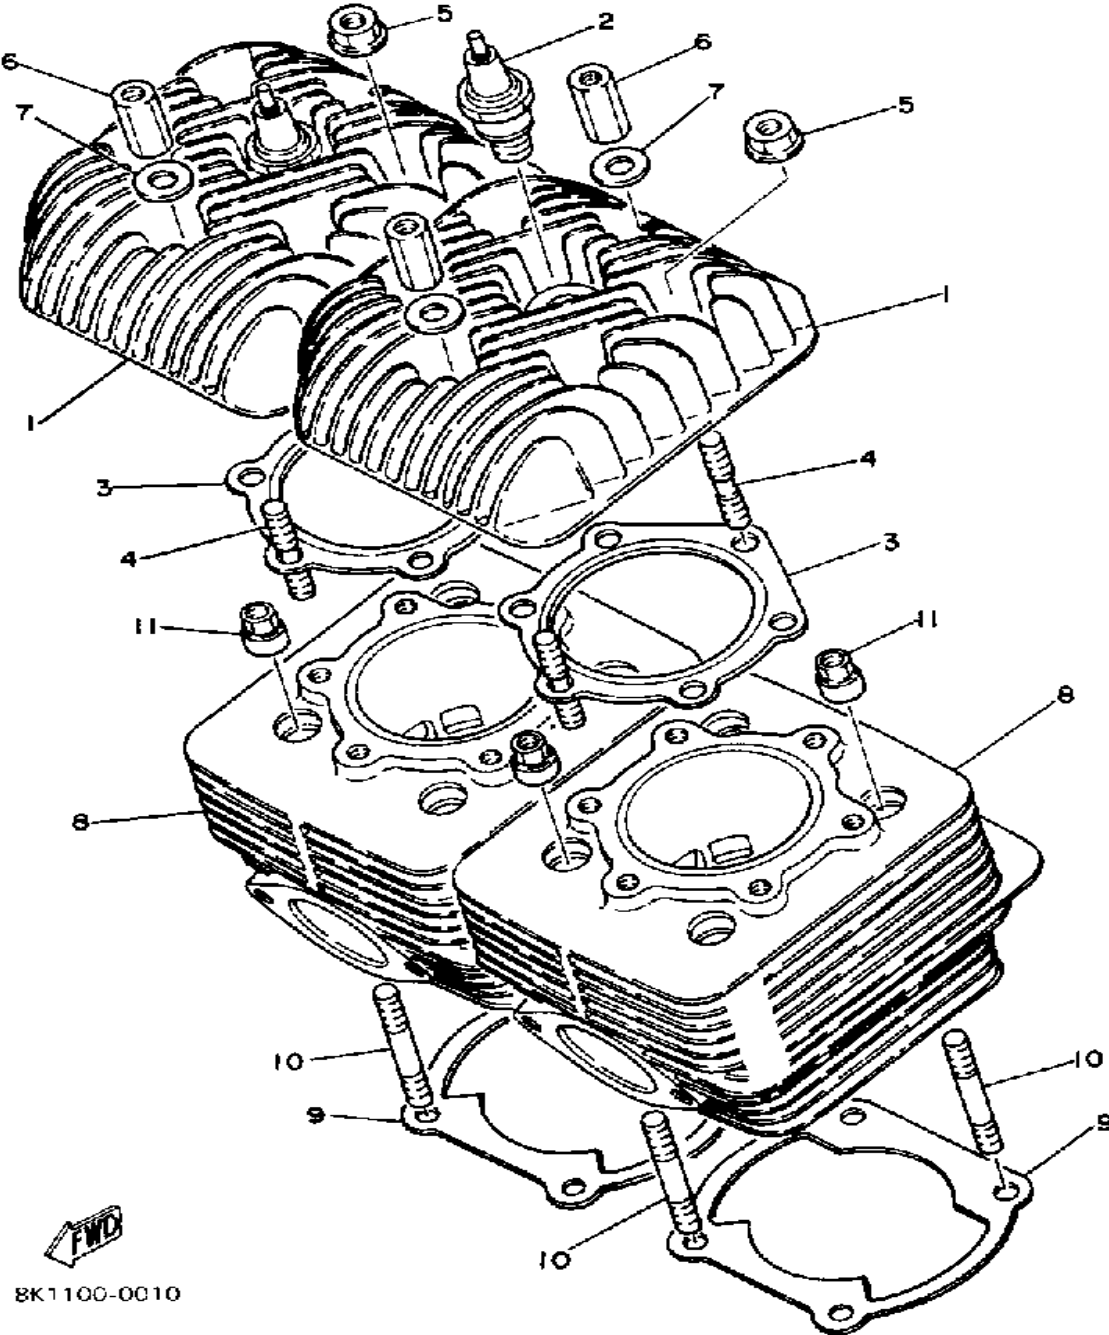

CYLINDER

Ref. No.	Part Number	Description	Qty	Remarks
1	8R6-11111-00-00	HEAD, CYLINDER 1	2	U.R. STD 2
2	8H8-11111-00-00	HEAD, CYLINDER 1	2	ALT. PART 56 H.P.
	NGK-BR9EV-00-00	NGK BR9EV 4PK (94701-00114)	2	
3	8H8-11181-01-00	GASKET, CYLINDER HEAD 1 (8H8-11181-00)	2	
4	90116-08104-00	BOLT, STUD	12	
5	95701-08500-00	NUT, FLANGE	8	
6	90179-08269-00	NUT	4	
7	90201-08100-00	WASHER, PLATE	4	
8	8H8-11311-00-00	CYLINDER 1	2	ALT. PART 56 H.P.
	8R6-11311-00-00	CYLINDER 1	2	U.R. STD
9	89N-11351-00-00	GASKET, CYLINDER	2	
10	90116-08302-00	BOLT, STUD	8	
11	90179-08268-00	NUT	8	

8K1100-0010

Not For Resale
www.SmallEngineDiscount.com