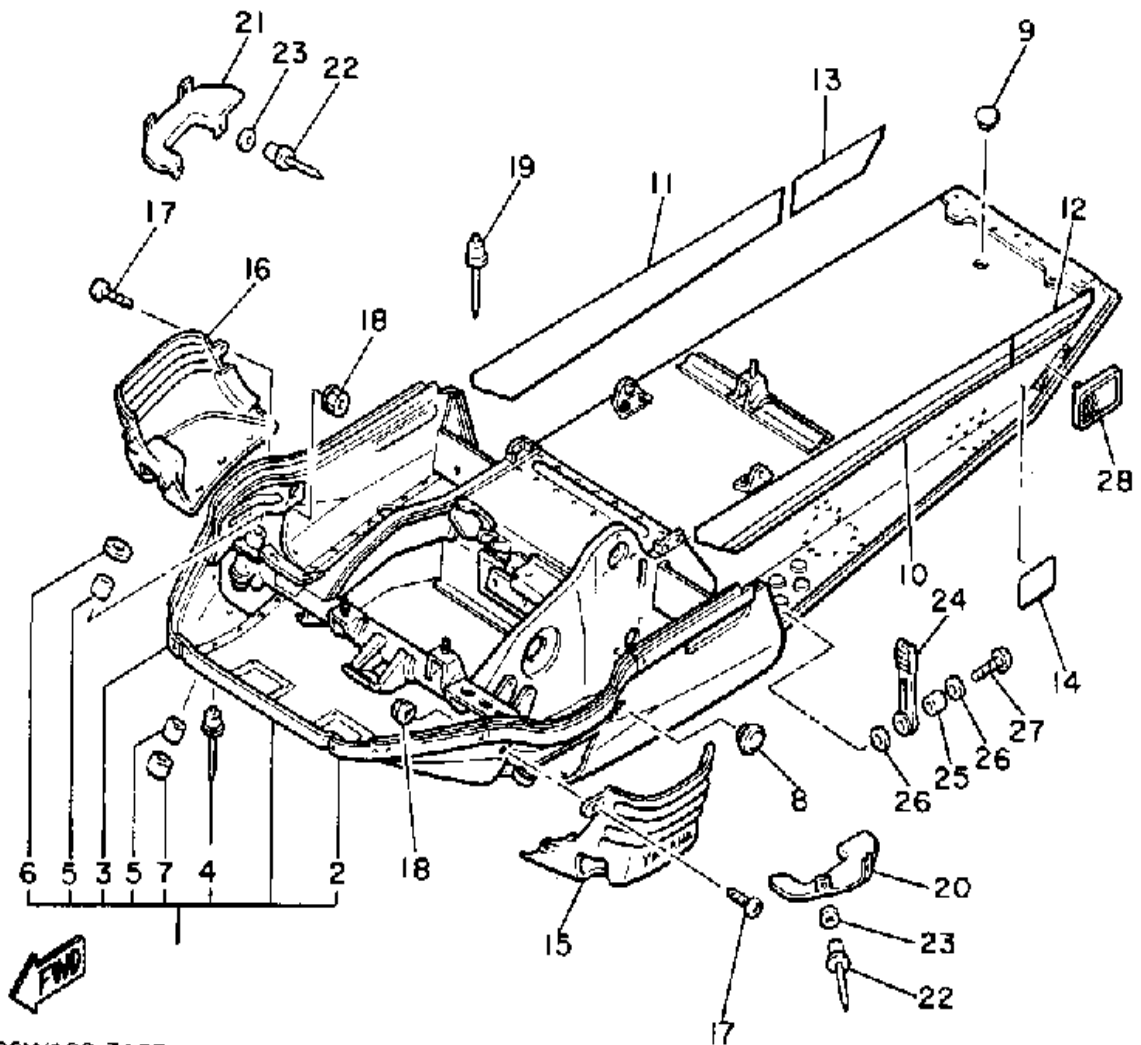

FRAME

Ref. No.	Part Number	Description	Qty	Remarks
28	81G-85130-00-00	REAR REFLECTOR ASSEMBLY	2	

82W100-7150

Not For Resale
www.SmallEngineDiscount.com