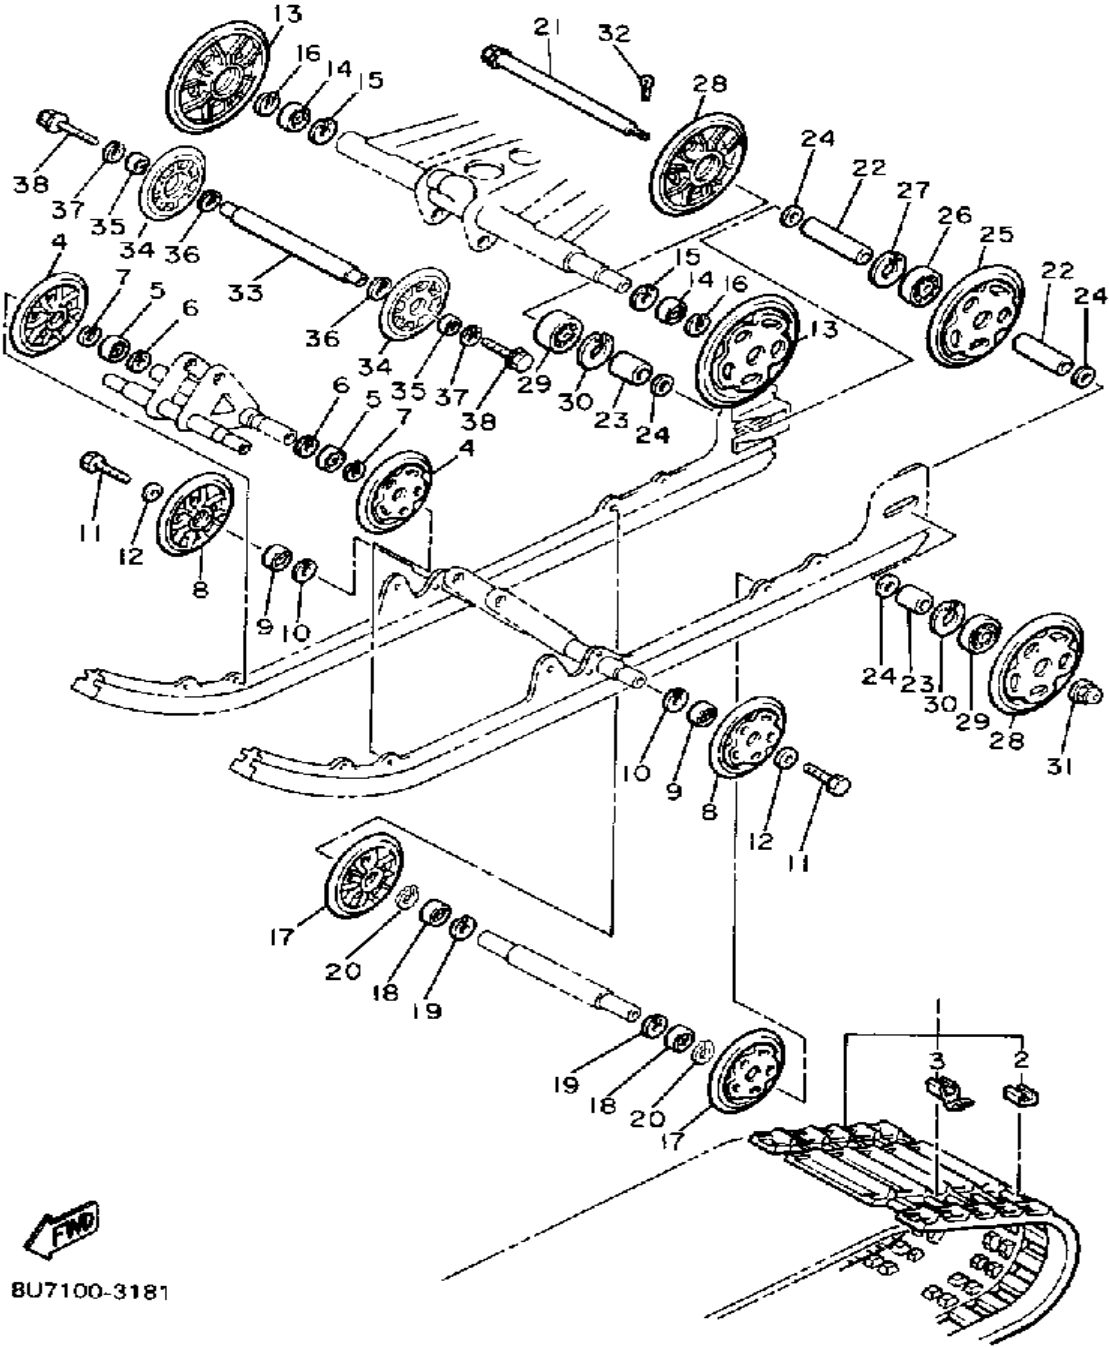

TRACK SUSPENSION 1

BU7100-3181

Ref. No.	Part Number	Description	Qty	Remarks
1	87F-47110-01-00	TRACK ASSEMBLY	1	
2	8A5-47113-00-00	. PLATE, REINFORCEMENT ..	48	
3	8G9-47115-00-00	. METAL, SLIDE	48	
4	87M-47320-00-00	SUSPENSION WHEEL COMP. .	2	
5	93306-00441-00	BEARING (89A) (B6004RS) ...	2	
6	99009-42500-00	CIRCLIP	2	
7	99009-20400-00	CIRCLIP	2	
8	87U-47320-00-00	SUSPENSION WHEEL COMP. .	2	
9	93306-00441-00	BEARING (89A) (B6004RS) ...	2	
10	99009-42500-00	CIRCLIP	2	
11	90109-08559-00	BOLT	2	
12	90201-08681-00	WASHER, PLATE	2	
13	8U7-47320-00-00	SUSPENSION WHEEL COMP. .	2	
14	93306-00441-00	BEARING (89A) (B6004RS) ...	2	
15	99009-42500-00	CIRCLIP	2	
16	99009-20400-00	CIRCLIP	2	
17	87M-47320-00-00	SUSPENSION WHEEL COMP. .	2	
18	93306-00441-00	BEARING (89A) (B6004RS) ...	2	
19	99009-42500-00	CIRCLIP	2	
20	99009-20400-00	CIRCLIP	2	
21	8L8-47520-01-00	REAR AXLE COMP. (8L8-47520-02-00)	1	
22	90387-202H9-00	COLLAR	2	
23	90387-203H0-00	COLLAR	2	
24	90201-20279-00	WASHER, PLATE	4	
25	8K2-47530-00-00	GUIDE WHEEL COMP.	2	
26	93306-20417-00	BEARING (B62042RS)	2	
27	99009-47500-00	CIRCLIP	2	
28	8M6-47530-00-00	GUIDE WHEEL COMP.	2	

CONTINUED ON NEXT FRAME ►

Not For Resale
www.SmallEngineDiscount.com