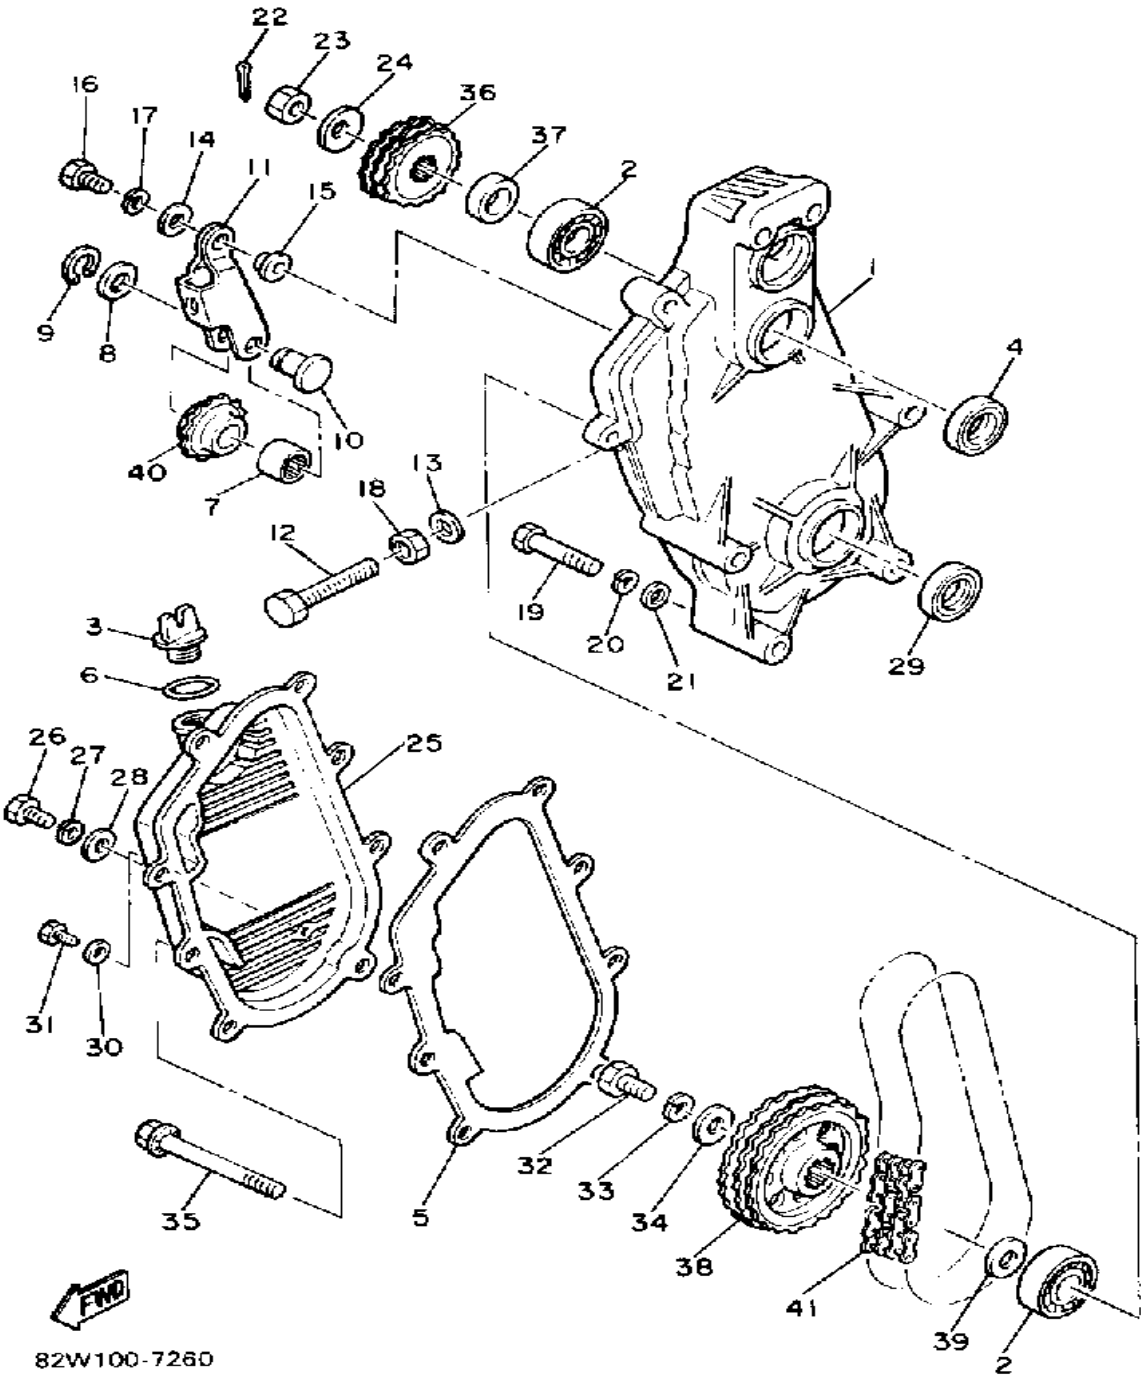

TRACK DRIVE 2

Ref. No.	Part Number	Description	Qty	Remarks
41	94890-05070-00	CHAIN	1	ALT. PART

Not For Resale

www.SmallEngineDiscount.com