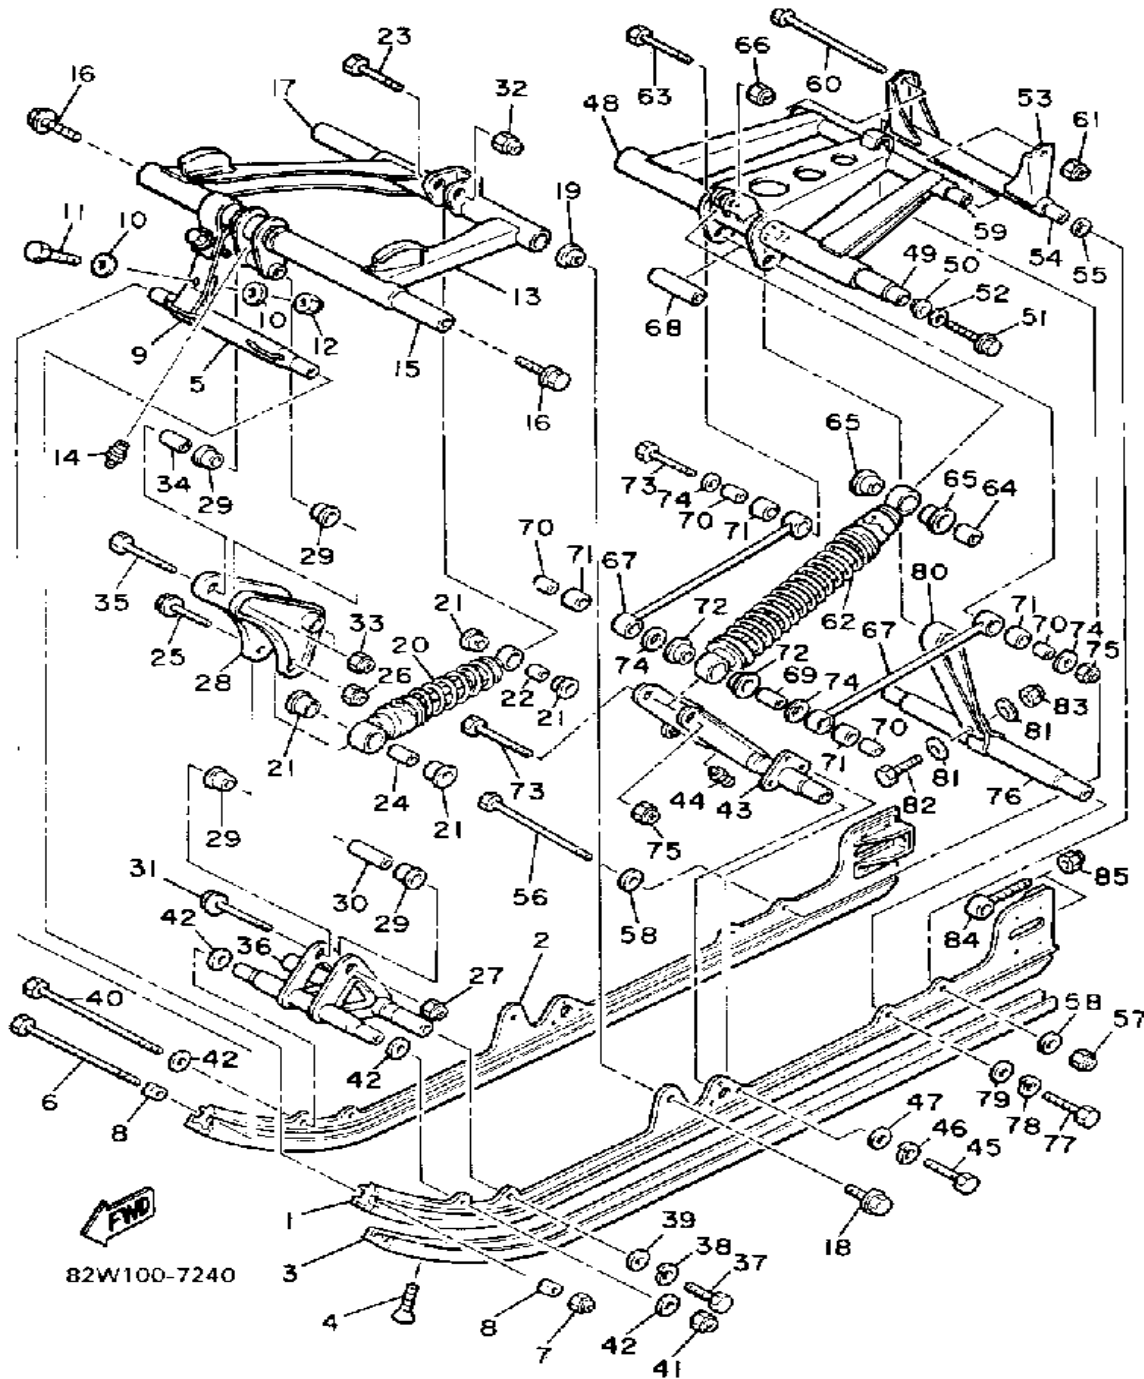

TRACK SUSPENSION 2

Ref. No.	Part Number	Description	Qty	Remarks
57	95712-08300-00	NUT, LOCK	1	
58	92990-08600-00	WASHER, PLATE	2	
59	90387-083G6-00	COLLAR	1	
60	97022-08220-00	BOLT	1	
61	95712-08300-00	NUT, LOCK	1	
62	8Y0-47480-00-00	SHOCK ABSORBER	1	
63	90101-10561-00	BOLT	1	
64	90387-105G5-00	COLLAR	1	
65	90387-145G7-00	COLLAR	2	
66	95701-10300-00	NUT, FLANGE (95702-10300)	1	
67	8U7-47494-02-00	ROD, RELAY	2	
68	90387-103G9-00	COLLAR	1	
69	90387-104G1-00	COLLAR	1	
70	90387-100X3-00	COLLAR	4	
71	90387-143G7-00	COLLAR	4	
72	90387-144G2-00	COLLAR	2	
73	90101-10560-00	BOLT	2	
74	90201-102A2-00	WASHER, PLATE	4	
75	95701-10300-00	NUT, FLANGE (95702-10300)	2	
76	8U7-47486-00-00	SHAFT 4	1	
77	97312-08025-00	BOLT (97012-08025)	2	
78	92990-08100-00	WASHER	2	
79	92990-08600-00	WASHER, PLATE	2	
80	8U7-47496-00-00	STOPPER 2	1	
81	90201-06407-00	WASHER, PLATE (90201-06747-00)	2	
82	97001-06035-00	BOLT	1	
83	95701-06300-00	NUT, NYLON	1	
84	8K2-47479-01-00	COLLAR 3	2	

CONTINUED ON NEXT FRAME ►

Not For Resale

www.SmallEngineDiscount.com