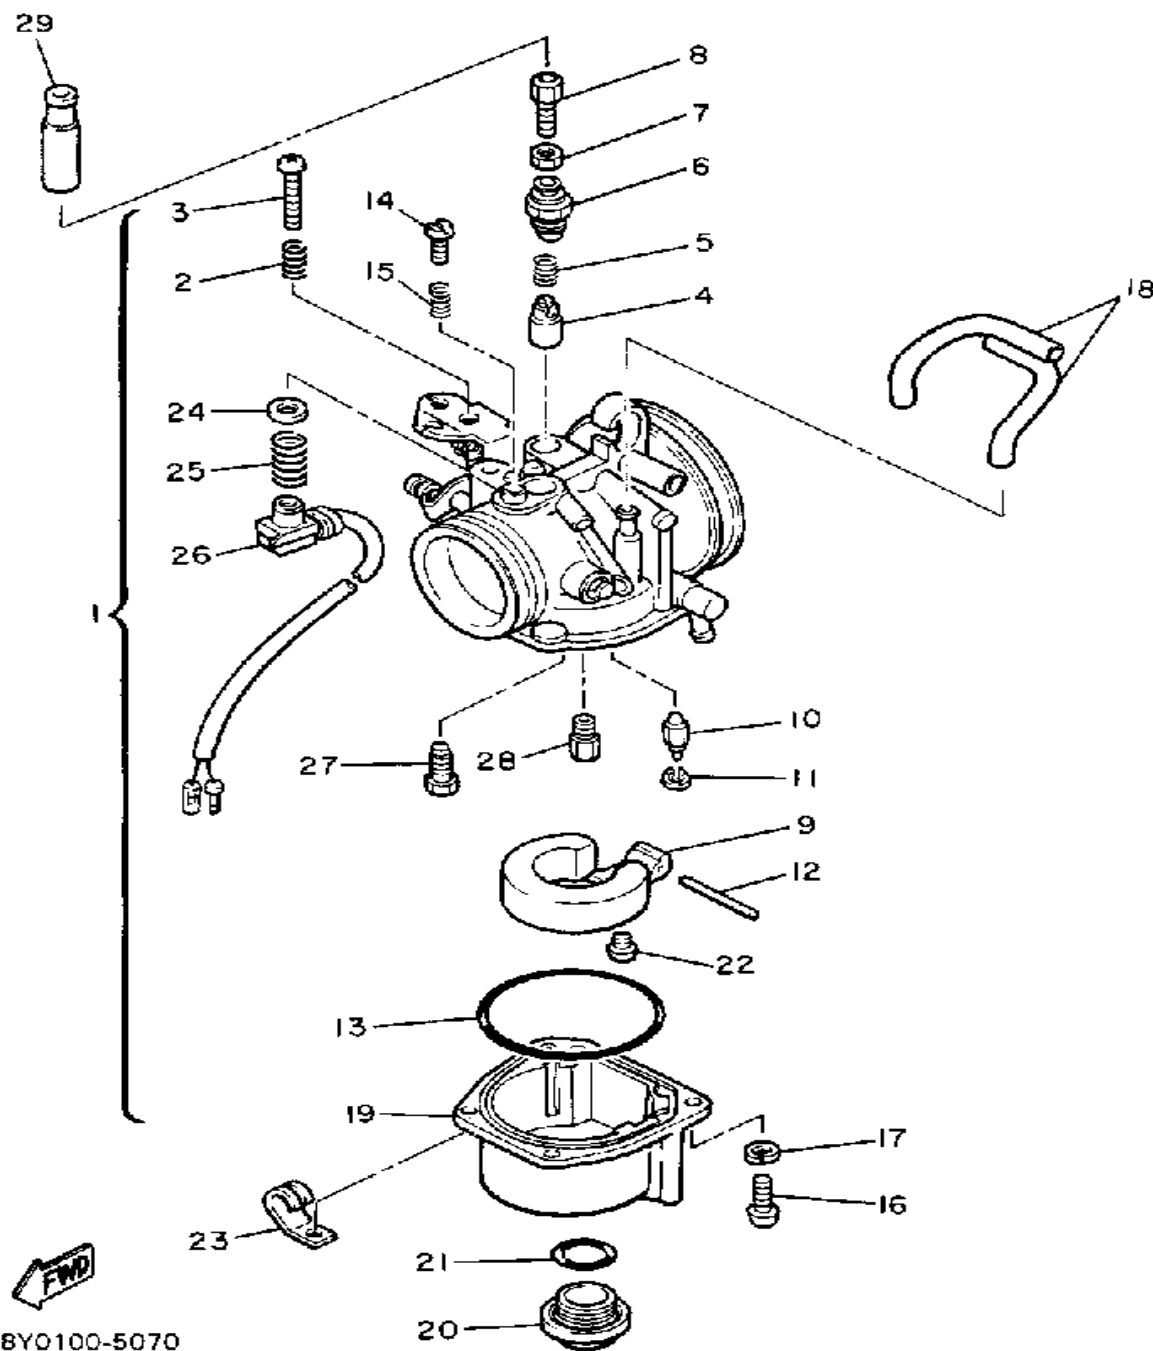

CARBURETOR

Ref. No.	Part Number	Description	Qty	Remarks
1	8Y0-14101-01-00	CARBURETOR ASSEMBLY 1	1	
2	80F-14131-00-00	. SPRING, THROTTLE VALVE	1	
3	80F-14121-00-00	. SCREW, THROTTLE STOP	1	
4	371-14993-60-00	. PLUNGER, STARTER	1	
5	90501-08443-00	. SPRING, COMPRESSION	1	
6	8A6-14969-00-00	. CAP	1	
7	8E7-14161-00-00	. NUT, CABLE ADJUSTING	1	
8	8A6-14977-00-00	. SHAFT, STARTER LEVER	1	
9	8G6-14985-01-00	. FLOAT	1	
10	8E7-14546-01-00	. VALVE, NEEDLE	1	
11	663-14159-00-00	. CLIP	1	
12	663-14548-00-00	. PIN, FLOAT ARM	1	
13	8G6-14984-00-00	. GASKET, FLOAT CHAMBER	1	
14	8G6-14521-00-00	. SCREW, ADJUST	1	
15	90501-08214-00	. SPRING, COMPRESSION	1	
16	98580-04540-00	. SCREW, PAN HEAD	4	
17	92901-04100-00	. WASHER, SPRING	4	
18	8G6-14994-01-00	. NET, FILTER	2	
19	8K4-14980-00-00	. BODY, FLOAT CHAMBER	1	
20	8M7-14992-00-00	. ROD	1	
21	93210-19309-00	. O-RING	1	
22	98701-04008-00	. SCREW, FLAT HEAD	1	
23	8Y0-14137-00-00	. CLIP	1	
24	80F-14146-00-00	. PLATE	1	
25	80F-14133-00-00	. SPRING, THROTTLE STOP	1	
26	8V0-8259A-00-00	. SWITCH, CARBURETOR	1	
27	8G6-14948-24-00	. JET # 2	1	
28	8A6-14516-20-00	. JET, MAIN #1 0	1	U.R.
	8A6-14516-25-00	. JET, MAIN #1 5	1	U.R.

CONTINUED ON NEXT FRAME ►

Not For Resale

www.SmallEngineDiscount.com