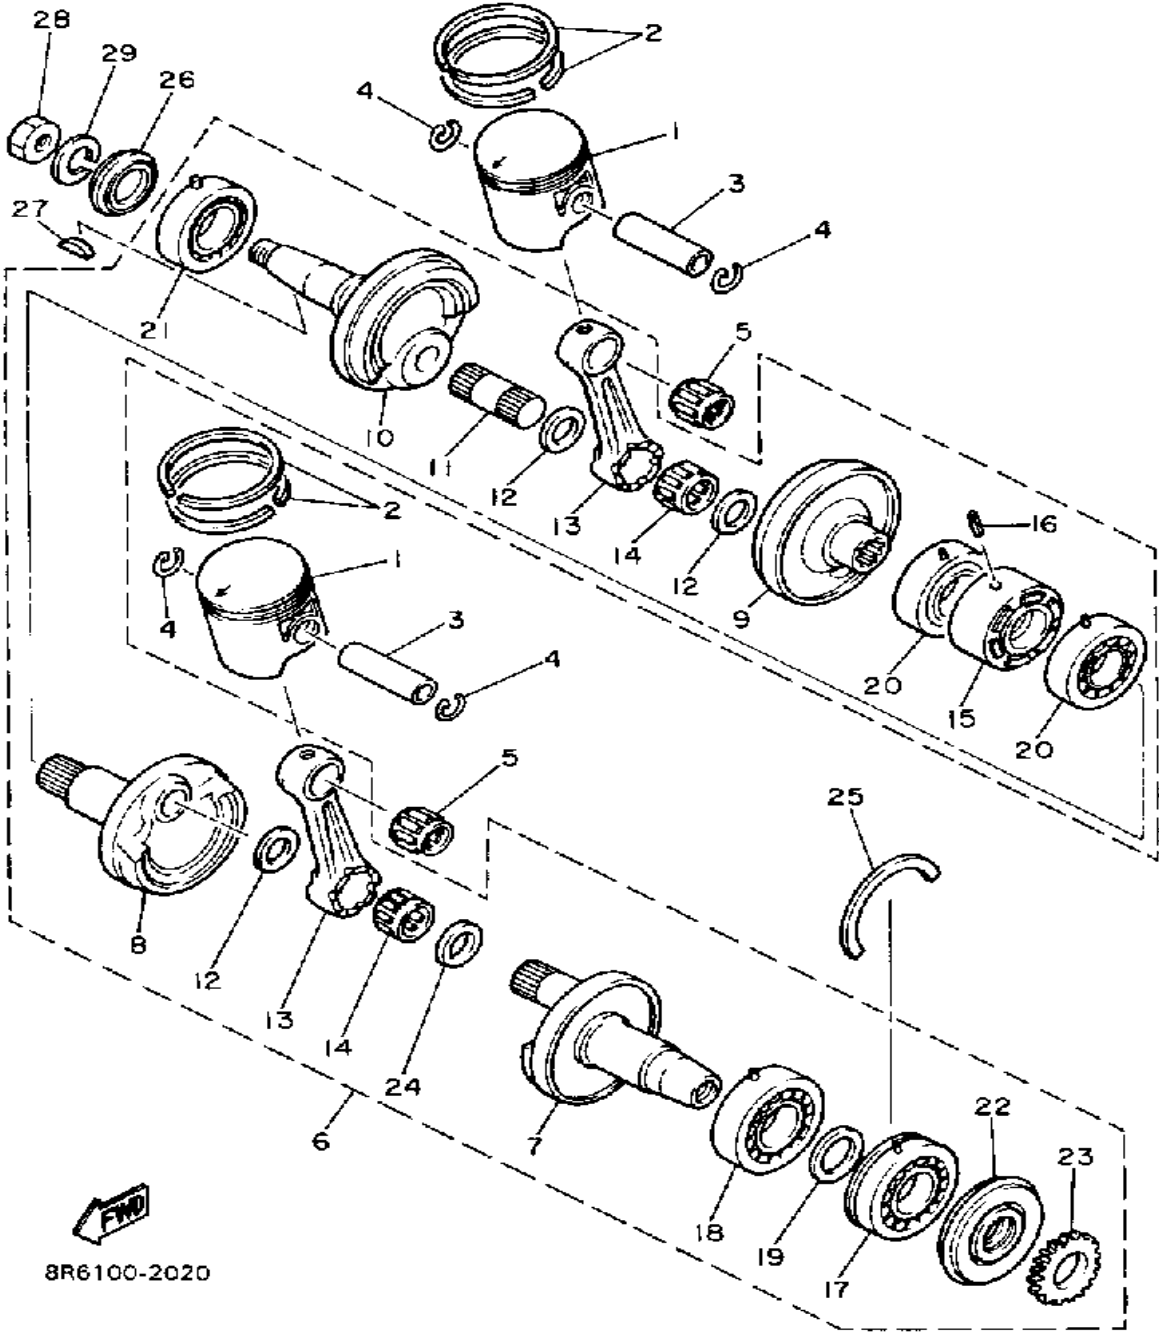

8K1100-0010

Not For Resale
www.SmallEngineDiscount.com

CRANKSHAFT - PISTON

Ref. No.	Part Number	Description	Qty	Remarks
1	8R6-11631-00-95	PISTON (STD)	2	U.R.
	8R6-11635-00-00	PISTON (0.25MM O/S)	2	ALT. PART
	8R6-11636-00-00	PISTON (0.50MM O/S)	2	ALT. PART
2	8R6-11601-00-00	PISTON RING SET (STD)	2	U.R.
	8R6-11601-10-00	PISTON RING SET (0.25MM O/S)	2	ALT. PART
	8R6-11601-20-00	PISTON RING SET (0.50MM O/S)	2	ALT. PART
3	8H8-11633-00-00	PIN, PISTON	2	
4	93450-21053-00	CIRCLIP	4	
5	93310-320G0-00	BEARING	2	
6	8R6-11400-01-00	CRANKSHAFT ASSEMBLY	1	
7	8R6-11412-00-00	. CRANK 1	1	
8	8R6-11422-00-00	. CRANK 2	1	
9	8R6-11432-01-00	. CRANK 3	1	
10	8H8-11442-00-00	. CRANK 4	1	
11	8H0-11681-00-00	. PIN, CRANK 1	1	
12	90209-24073-00	. WASHER	3	
13	8R6-11651-00-00	. ROD, CONNECTING	2	
14	93310-524K4-00	. BEARING	2	
15	8H8-11515-00-00	. SEAL, LABYRINTH 1	1	
16	91609-30010-00	. PIN, SPRING	1	
17	93306-30625-00	. BEARING	1	
18	93306-30625-00	. BEARING	1	
19	90201-34683-00	. WASHER, PLATE (90201-33299-00)	1	
20	93306-20617-00	. BEARING (B6206)	2	
21	93306-20617-00	. BEARING (B6206)	1	
22	93103-32095-00	. OIL SEAL	1	
23	8K2-13178-00-00	. GEAR, PUMP DRIVE	1	

CONTINUED ON NEXT FRAME ►

Not For Resale

www.SmallEngineDiscount.com

CRANKSHAFT - PISTON

Ref. No.	Part Number	Description	Qty	Remarks
24	8A7-11685-00-00	. WASHER, CRANK PIN	1	
25	93440-78069-00	CIRCLIP	1	
26	93103-32156-00	OIL SEAL	1	
27	90280-05014-00	KEY, WOODRUFF	1	
28	90170-16182-00	NUT	1	
29	92901-16100-00	WASHER, SPRING	1	