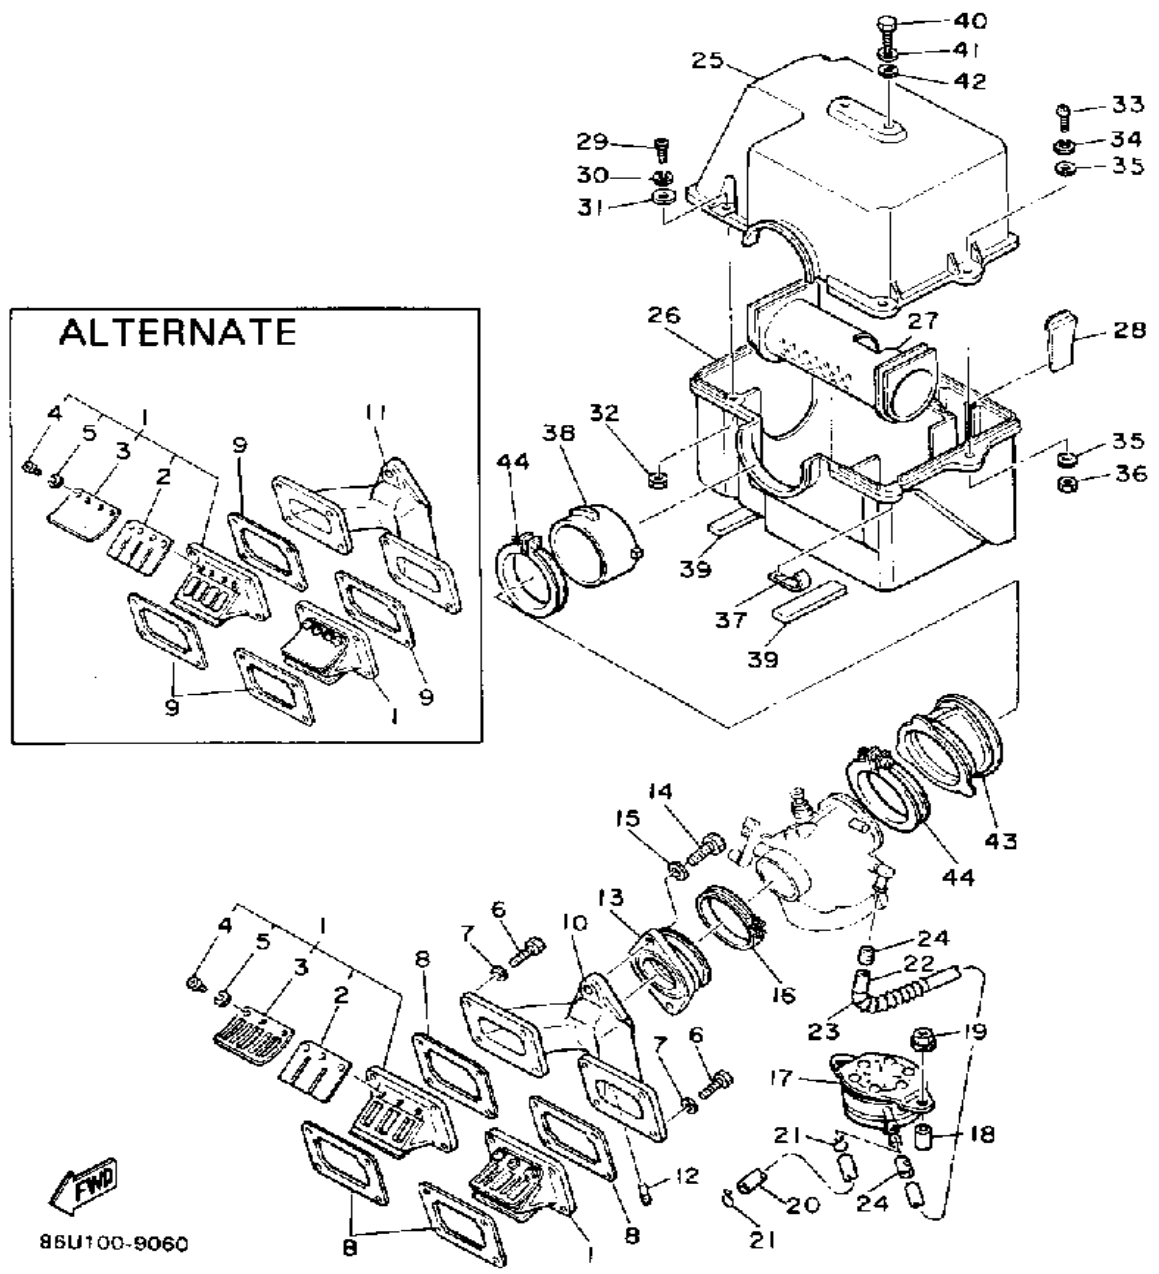

AIR CLEANER

Ref. No.	Part Number	Description	Qty	Remarks
22	807-24312-00-00	PIPE 2	1	
23	8H8-24327-00-00	PROTECTOR, PIPE	1	
24	90467-11028-00	CLIP	2	
25	8K4-14431-00-00	SILENCER, INTAKE 1	1	
26	8K4-14441-01-00	SILENCER, INTAKE 2	1	
27	8L0-14466-00-00	PIPE	1	
28	8K4-14477-00-00	PLATE	2	
29	98580-05016-00	SCREW, PAN HEAD	3	
30	92990-05100-00	WASHER, SPRING	3	
31	92901-05600-00	WASHER, PLATE	3	
32	95311-05700-00	NUT	3	
33	98511-06025-00	SCREW PAN HEAD (92501-06025)	2	
34	92995-06100-00	WASHER, SPRING	2	
35	92990-06200-00	WASHER	4	
36	95380-06600-00	NUT	2	
37	90462-06058-00	CLAMP	1	
38	8N8-14465-00-00	PIPE	1	
39	8K4-14425-00-00	DAMPER 1	2	
40	97313-06016-00	BOLT, HEXAGON	2	
41	92995-06100-00	WASHER, SPRING	2	
42	90201-062A8-00	WASHER, PLATE	2	
43	8N8-14453-01-00	JOINT, AIR CLEANER 1	1	
44	90460-75020-00	CLAMP, HOSE	2	

Not For Resale
www.SmallEngineDiscount.com