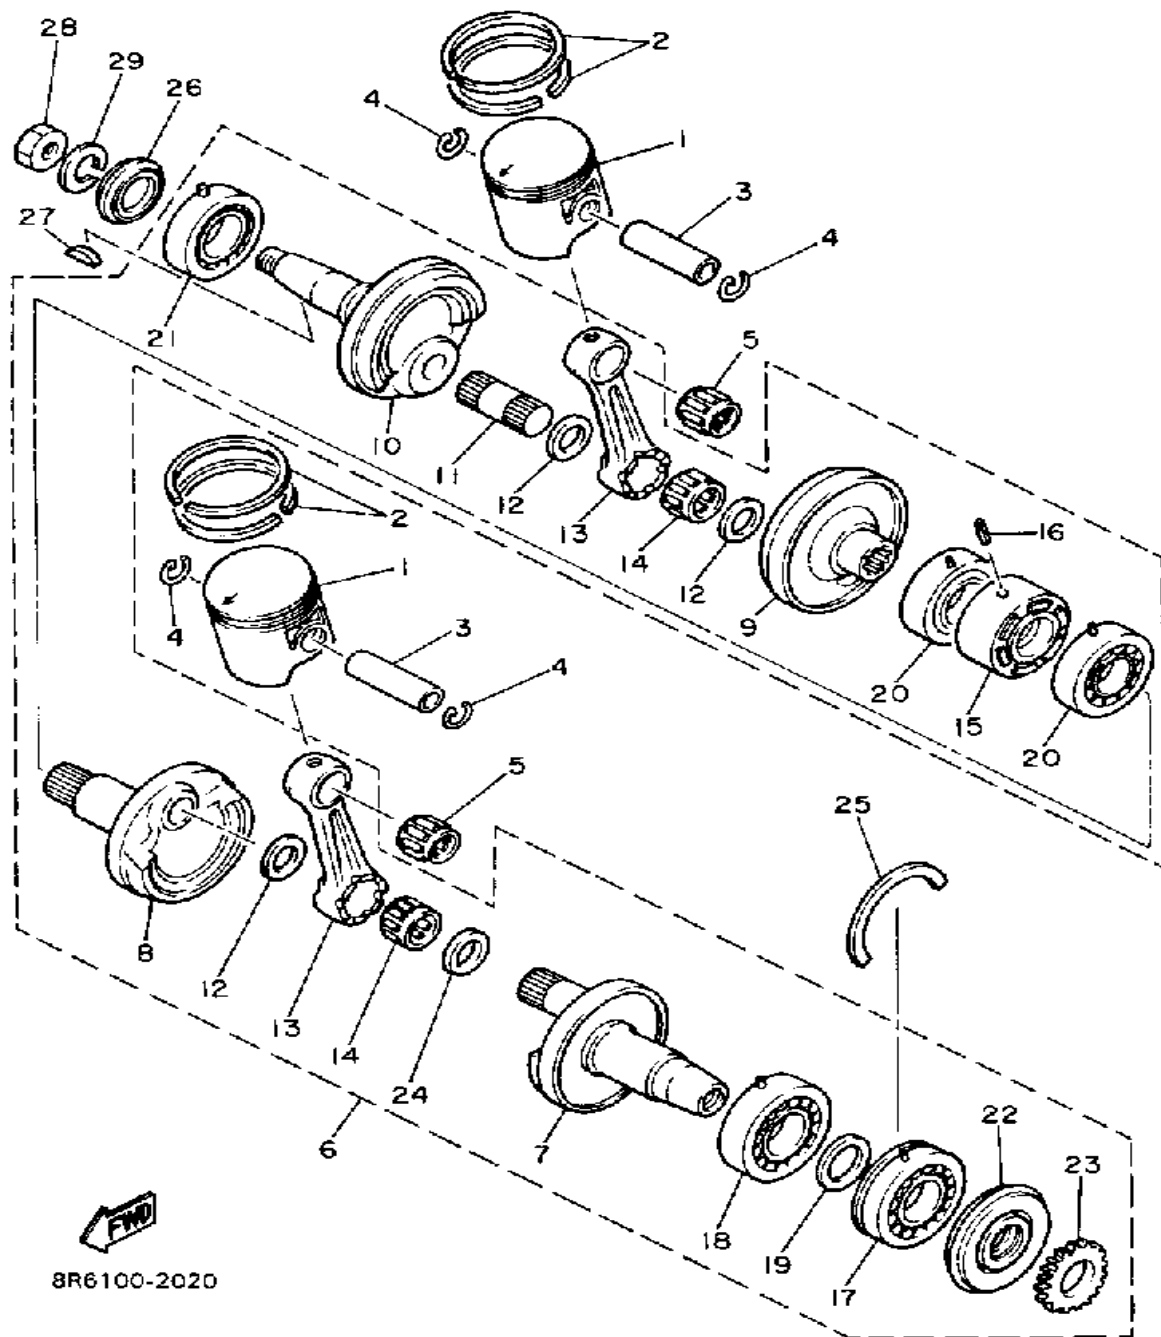

8K1100-0010

Not For Resale
www.SmallEngineDiscount.com

CRANKSHAFT - PISTON

Ref. No.	Part Number	Description	Qty	Remarks
1	8R6-11631-00-95	PISTON (STD)	2	U.R.
	8R6-11635-00-00	PISTON (0.25MM O/S)	2	ALT. PART
	8R6-11636-00-00	PISTON (0.50MM O/S)	2	ALT. PART
2	8R6-11601-00-00	PISTON RING SET (STD)	2	U.R.
	8R6-11601-10-00	PISTON RING SET (0.25MM O/S)	2	ALT. PART
	8R6-11601-20-00	PISTON RING SET (0.50MM O/S)	2	ALT. PART
3	8H8-11633-00-00	PIN, PISTON	2	
4	93450-21053-00	CIRCLIP	4	
5	93310-320G0-00	BEARING	2	
6	8R6-11400-01-00	CRANKSHAFT ASSEMBLY	1	
7	8R6-11412-00-00	. CRANK 1	1	
8	8R6-11422-00-00	. CRANK 2	1	
9	8R6-11432-01-00	. CRANK 3	1	
10	8H8-11442-00-00	. CRANK 4	1	
11	8H0-11681-00-00	. PIN, CRANK 1	1	
12	90209-24073-00	. WASHER	3	
13	8R6-11651-00-00	. ROD, CONNECTING	2	
14	93310-524K4-00	. BEARING	2	
15	8H8-11515-00-00	. SEAL, LABYRINTH 1	1	
16	91609-30010-00	. PIN, SPRING	1	
17	93306-30625-00	. BEARING	1	
18	93306-30625-00	. BEARING	1	
19	90201-34683-00	. WASHER, PLATE (90201-33299-00)	1	
20	93306-20617-00	. BEARING (B6206)	2	
21	93306-20617-00	. BEARING (B6206)	1	
22	93103-32095-00	. OIL SEAL	1	
23	8K2-13178-00-00	. GEAR, PUMP DRIVE	1	

CONTINUED ON NEXT FRAME ►

Not For Resale

www.SmallEngineDiscount.com

CRANKSHAFT - PISTON

Ref. No.	Part Number	Description	Qty	Remarks
24	8A7-11685-00-00	. WASHER, CRANK PIN	1	
25	93440-78069-00	CIRCLIP	1	
26	93103-32156-00	OIL SEAL	1	
27	90280-05014-00	KEY, WOODRUFF	1	
28	90170-16182-00	NUT	1	
29	92901-16100-00	WASHER, SPRING	1	