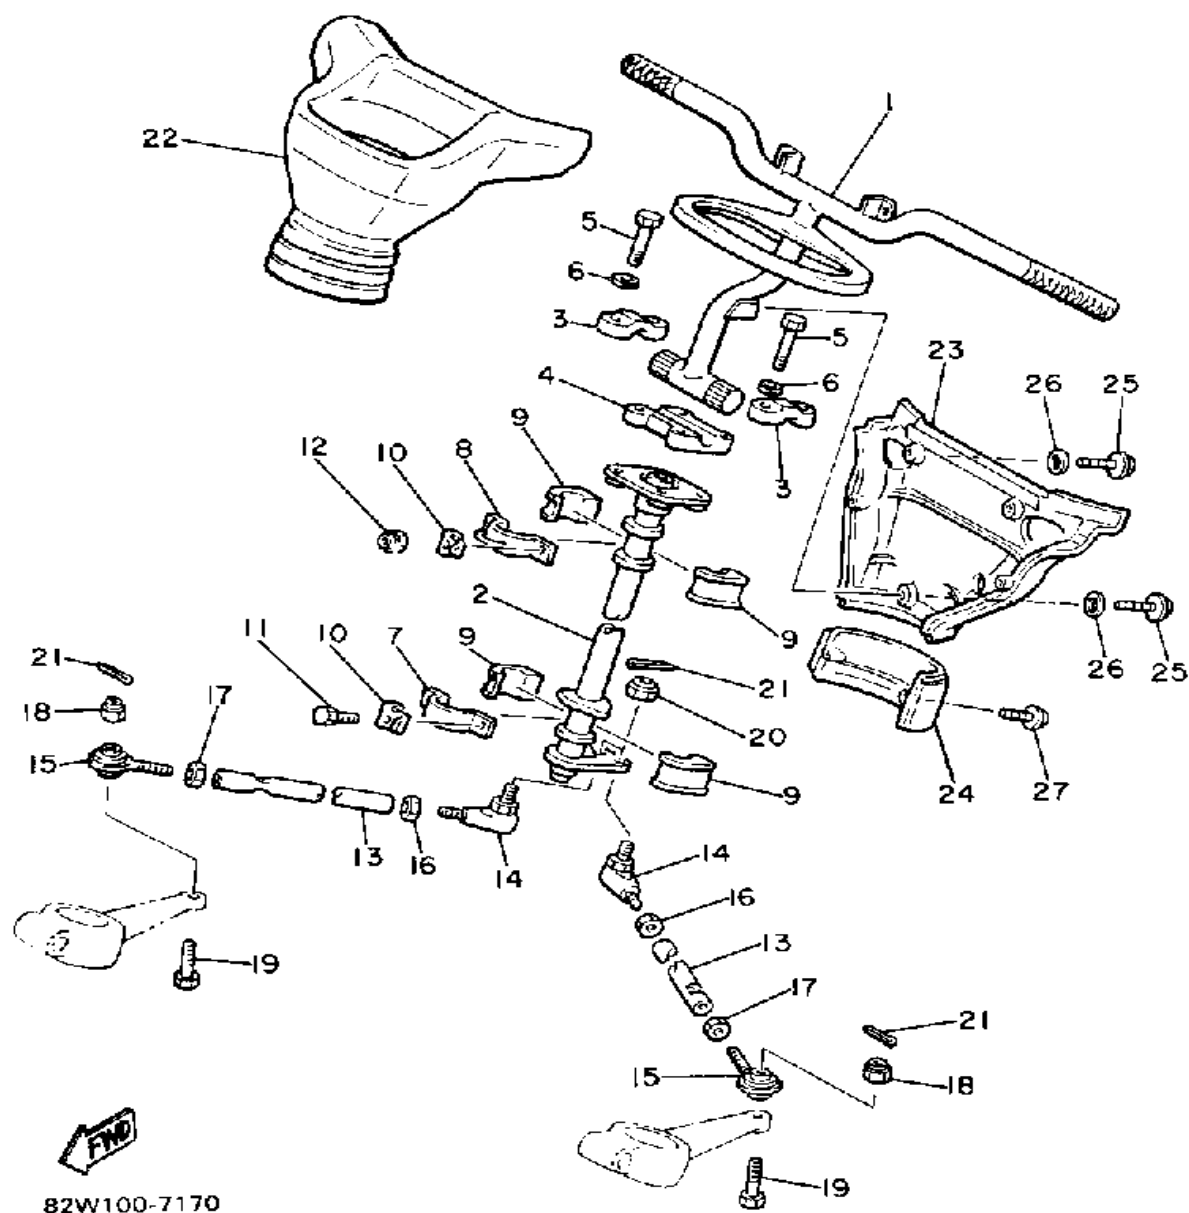

STEERING

82W100-7170

Ref. No.	Part Number	Description	Qty	Remarks
1	81R-23811-00-00	COLUMN, STEERING	1	
2	8L8-23813-00-00	COLUMN, STEERING 2	1	
3	1E6-23441-00-00	HOLDER, HANDLE UPR	2	
4	164-23441-00-98	HOLDER, HANDLE UPPER ...	1	
5	97022-08055-00	BOLT	4	
6	92990-08100-00	WASHER	4	
7	84M-23868-00-00	BRACKET, STEERING LOWER	1	
8	84M-23872-00-00	HOLDER, BEARING	1	
9	8F3-23812-00-00	PLANE BEARING, STEERING .	4	
10	90215-08262-00	WASHER, LOCK	4	
11	97011-08016-00	BOLT	2	
12	95712-08300-00	NUT, LOCK	2	
13	8L0-23821-00-00	ROD, STEERING RELAY	2	U.R. STD
	8U7-23821-10-00	ROD, STEERING RELAY	2	ALT. PART
14	86X-23841-00-00	JOINT, UNIVERSAL 1	2	U.R. STD
15	87S-23847-00-00	JOINT, UNIVERSAL 3	2	U.R. STD
16	95303-10700-00	NUT	2	
17	90170-10186-00	NUT	2	
18	95701-10300-00	NUT, FLANGE (95702-10300) ..	2	
19	90102-10031-00	BOLT, WITH HOLE	2	
20	90185-10085-00	NUT, SELF-LOCKING	2	
21	91402-25018-00	PIN, COTTER	4	
22	8L8-23815-01-00	PAD, STEERING	1	
23	8L8-23817-02-00	PAD, STEERING	1	
24	8Y0-23818-00-00	COVER, STEERING	1	
25	90159-05096-00	SCREW, WITH WASHER	3	
26	90201-05721-00	WASHER, PLATE	3	
27	90159-04095-00	SCREW, WITH WASHER	4	

Not For Resale

www.SmallEngineDiscount.com