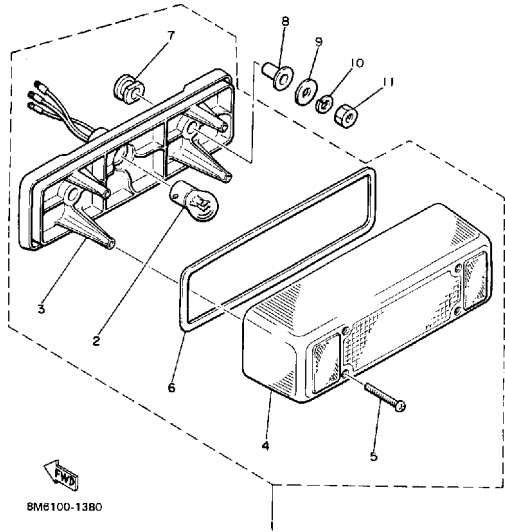

TAILLIGHT

Ref. No.	Part Number	Description	Qty	Remarks
1	8K4-84710-00-00	TAILLIGHT UNIT ASSEMBLY ..	1	
2	137-84714-61-00	. BULB, TL 12V23/8W (J50-83311-00)	1	
3	8K4-84711-00-00	. BASE, TAILLIGHT	1	
4	8K4-84721-00-00	. LENS, TAILLIGHT	1	
5	97780-40130-00	. SCREW, PANHEAD TAPPING (97701-40130-00)	4	
6	87M-84723-00-00	. GASKET, TAIL LENS	1	
7	8K4-84718-00-00	. GROMMET	2	
8	90387-066N1-00	COLLAR	2	
9	90201-06407-00	WASHER, PLATE (90201-06747-00)	2	
10	92995-06100-00	WASHER, SPRING	2	
11	95380-06600-00	NUT	2	

Not For Resale

www.SmallEngineDiscount.com