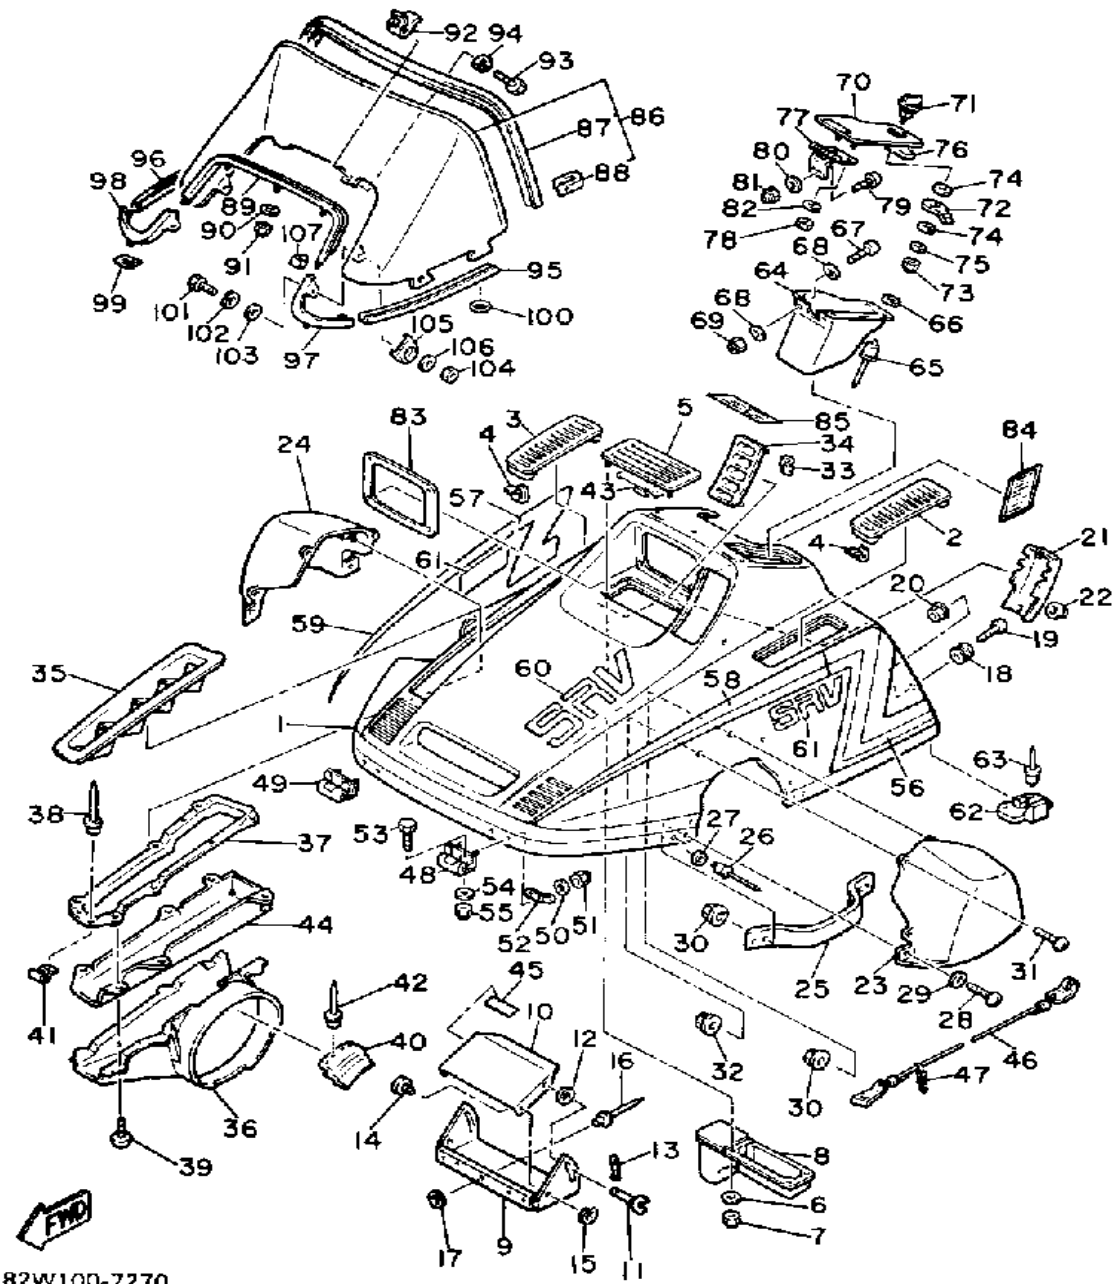

SHROUD - WINDSHIELD

82W100-7270

Ref. No.	Part Number	Description	Qty	Remarks
1	81G-W7711-00-00	SHROUD ASSEMBLY	1	YAMAHA BLK
2	8L9-77133-00-00	LOUVER 3	1	
3	8L9-77134-00-00	LOUVER 4	1	
4	90468-05094-00	CLIP	4	
5	8L9-77109-00-00	LOUVER 5 (83W-77109-00)	1	
6	90201-05029-00	WASHER, PLATE	4	
7	95701-05300-00	NUT, NYLON	4	
8	8K4-7712E-00-00	INSULATOR	1	
9	8Y0-77125-00-00	STAY 1	1	
10	8Y0-77126-00-00	STAY 2	1	
11	90122-05022-00	BOLT, WING	2	
12	90202-05088-00	WASHER, PLATE	2	
13	90468-10004-00	CLIP	2	
14	90249-05187-00	PIN	2	
15	99080-04600-00	CIRCLIP (E)	2	
16	90267-48053-00	RIVET, BLIND	3	
17	90201-04325-00	WASHER, PLATE	3	
18	8M6-77175-00-00	HOLDER, LATCH	2	
19	98906-06030-00	SCREW, BIND	2	
20	95701-06500-00	NUT, FLANGE	2	
21	8V8-77185-00-00	PLATE 1	1	
22	95701-04500-00	NUT, FLANGE	4	
23	8L0-77121-00-00	HOOD 1	1	
24	8L0-77122-00-00	HOOD 2	1	
25	8L0-77125-00-00	STAY 1	2	
26	90267-48014-00	RIVET, BLIND	4	
27	90201-05721-00	WASHER, PLATE	4	
28	90154-05005-00	SCREW, BINDING	4	
29	90201-06059-00	WASHER, PLATE	4	

CONTINUED ON NEXT FRAME ➤

Not For Resale
www.SmallEngineDiscount.com