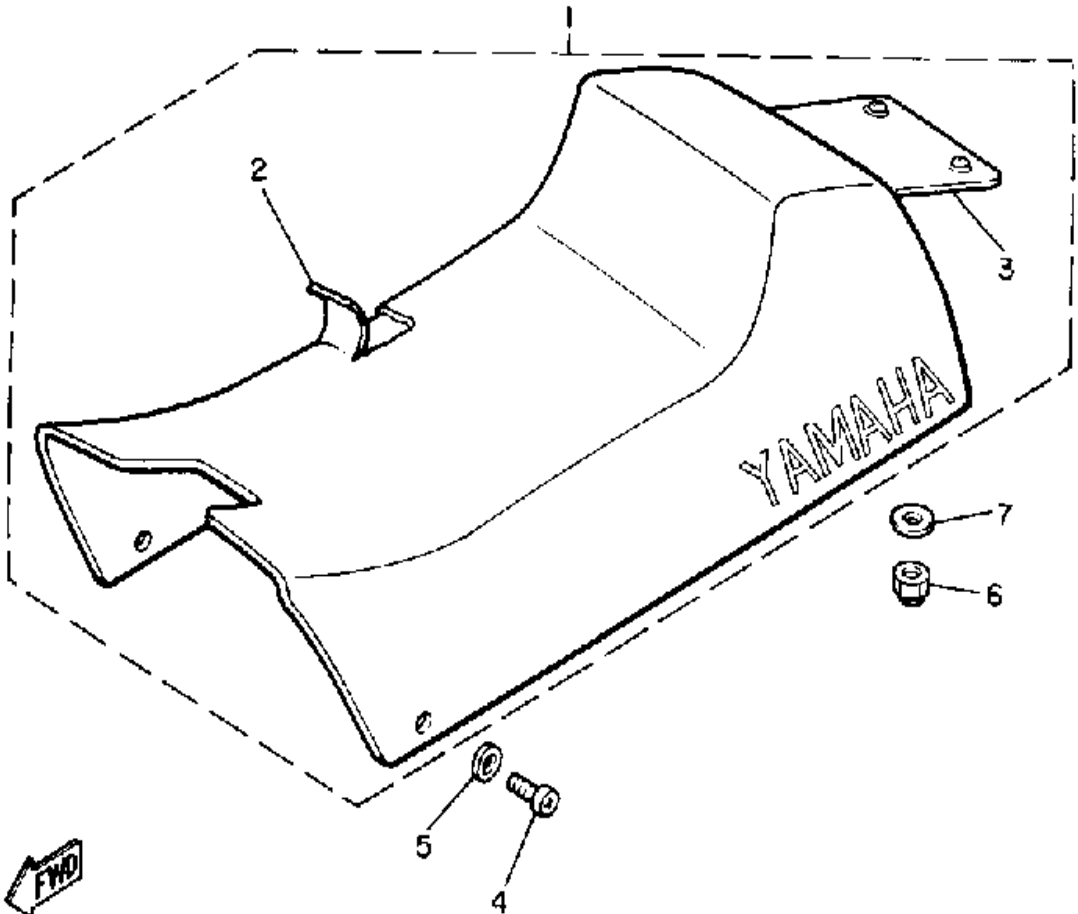

Not For Resale

www.SmallEngineDiscount.com

SEAT

Ref. No.	Part Number	Description	Qty	Remarks
1	82W-24710-00-00	SINGLE SEAT ASSEMBLY	1	
2	82W-24711-00-00	. COVER, SINGLE SEAT	1	
3	8U9-77377-01-00	. COVER, LUGGAGE BOX 2	1	
4	90154-06003-00	SCREW, BINDING	2	
5	90201-063J2-00	WASHER, PLATE	2	
6	95712-08300-00	NUT, LOCK	2	
7	90201-08748-00	WASHER, PLATE	2	