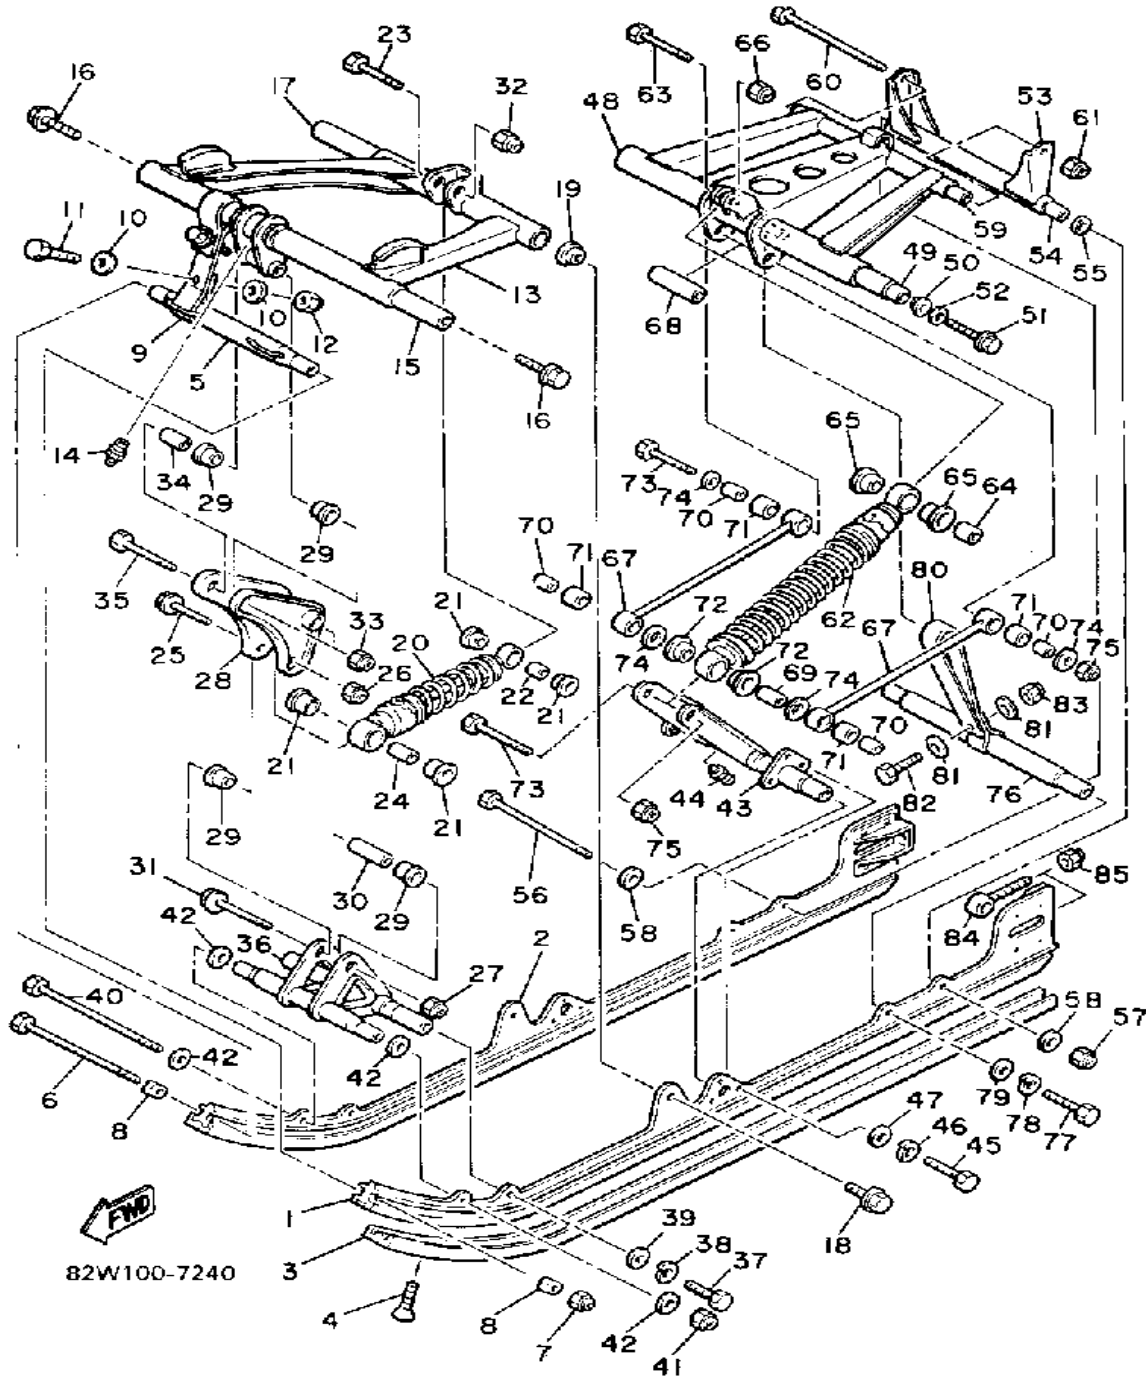

TRACK SUSPENSION 2

Ref. No.	Part Number	Description	Qty	Remarks
85	95701-10300-00	NUT, FLANGE (95702-10300)	.. 2	

Not For Resale

www.SmallEngineDiscount.com