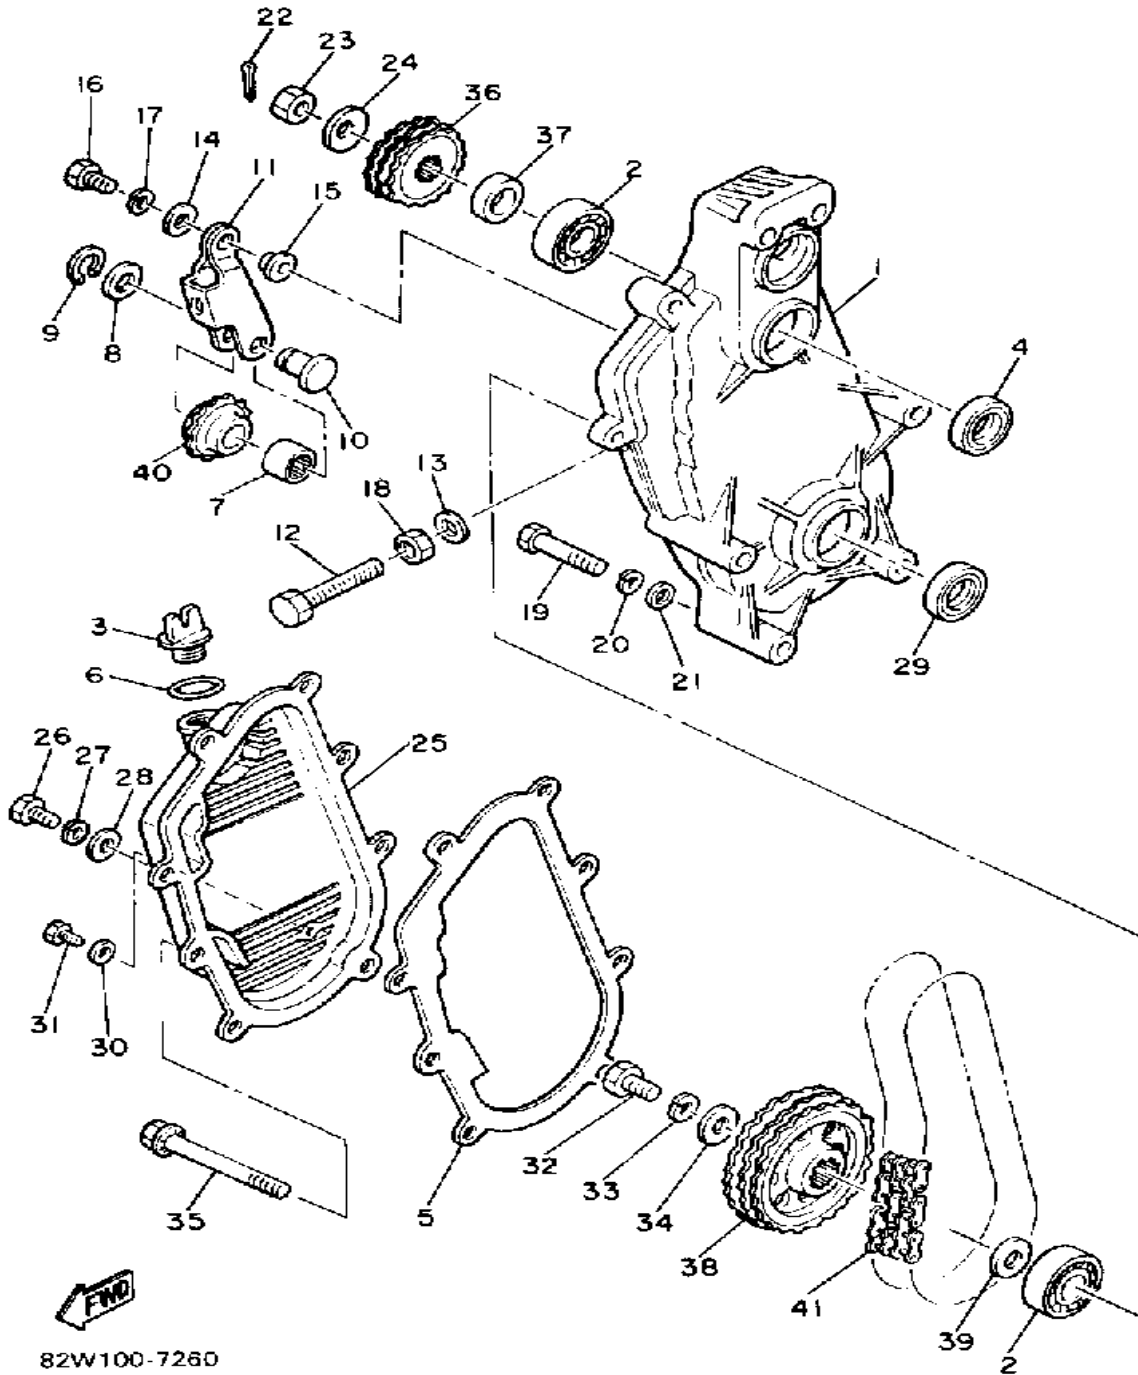

TRACK DRIVE 2

82W100-7260

Ref. No.	Part Number	Description	Qty	Remarks
1	99999-02203-00	HOUSING, CHAIN (8L9-47541-00-00)	1	
2	93306-20570-00	BEARING	2	
3	1RG-15363-00-00	PLUG, OIL	1	
4	93102-27204-00	OIL SEAL	1	
5	86M-47592-00-00	GASKET	1	
6	93210-19123-00	O-RING	1	
7	93315-21227-00	BEARING	1	
8	90201-12631-00	WASHER, PLATE	1	
9	99009-12400-00	CIRCLIP	1	
10	90249-12135-00	PIN, SPEC'L SHAPE	1	
11	8K4-47613-00-00	HOLDER	1	
12	90101-10357-00	BOLT	1	
13	90210-10004-00	WASHER, SEAL	1	
14	92990-08200-00	WASHER, PLAIN	2	
15	90387-08301-00	COLLAR	1	
16	97312-08025-00	BOLT (97012-08025)	1	
17	92990-08100-00	WASHER	1	
18	95303-10700-00	NUT	1	
19	97021-08065-00	BOLT	2	
20	92990-08100-00	WASHER	2	
21	92990-08600-00	WASHER, PLATE	2	
22	91401-30030-00	PIN, COTTER	1	
23	90170-20211-00	NUT	1	
24	90208-20008-00	WASHER, CONICAL SPRING	1	
25	82M-47543-00-00	CAP, HOUSING	1	
26	97021-06030-00	BOLT	6	
27	92995-06100-00	WASHER, SPRING	6	
28	92990-06600-00	WASHER, PLATE	6	

CONTINUED ON NEXT FRAME ►

Not For Resale

www.SmallEngineDiscount.com