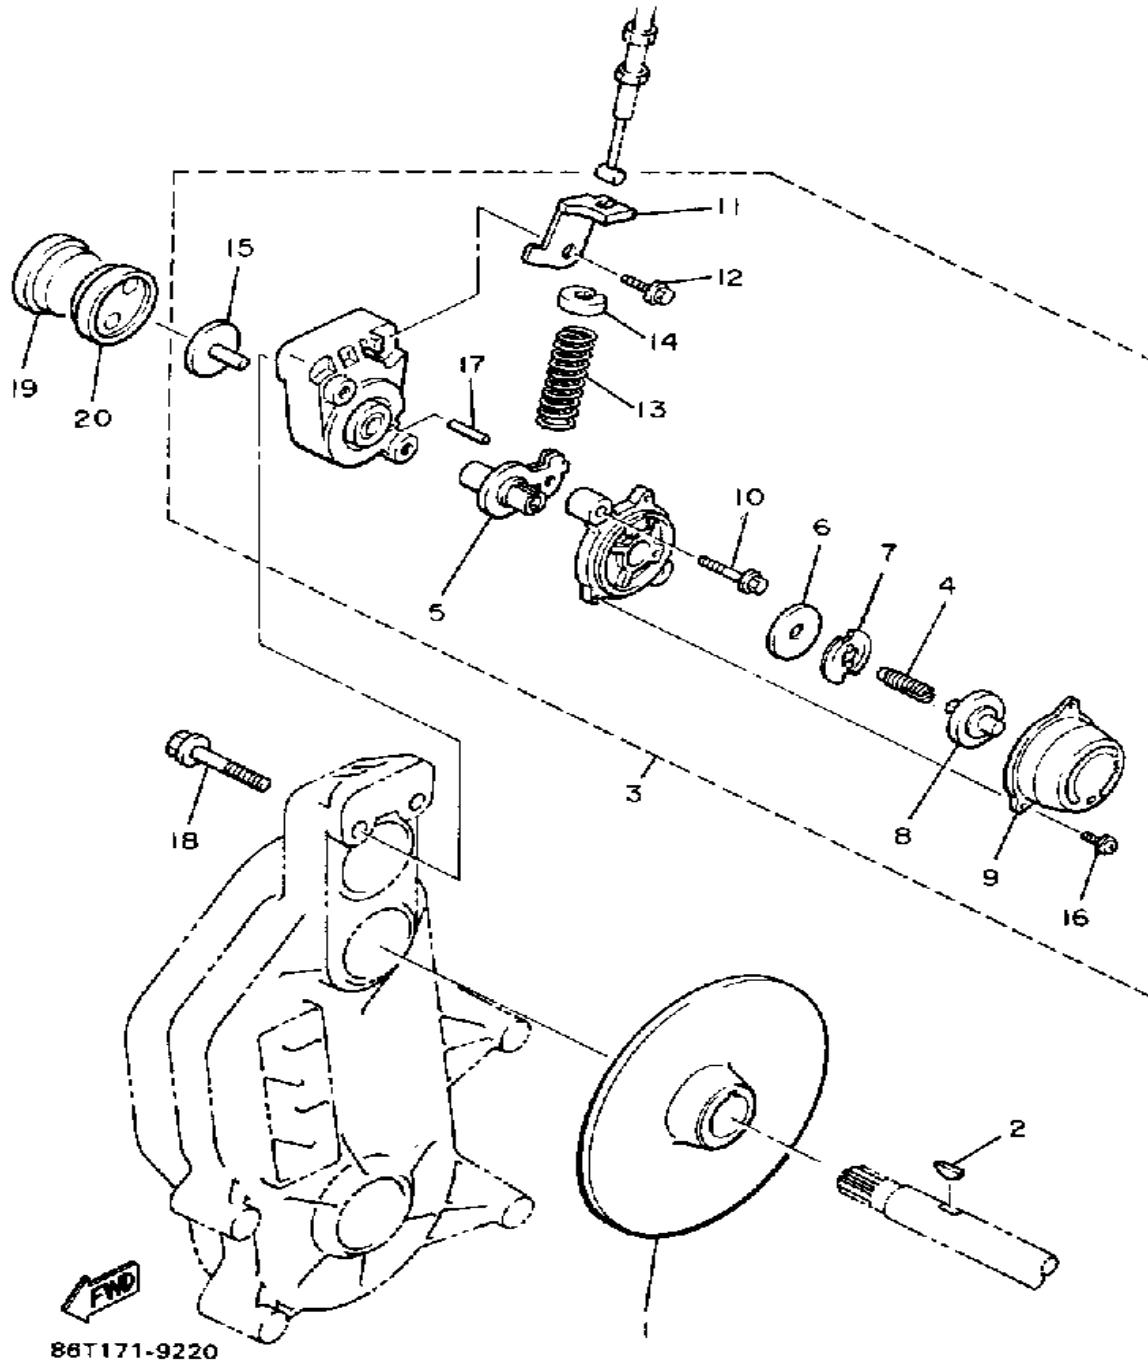

BRAKE

Ref. No.	Part Number	Description	Qty	Remarks
1	8L8-25831-00-00	DISC, BRAKE (R)	1	
2	8J7-25848-00-00	KEY	1	
3	86M-25730-01-00	CALIPER BODY COMP 1	1	
4	86M-25738-00-00	. SCREW, ADJUSTING 1	1	
5	86M-25726-00-00	. LEVER, BRAKE	1	
6	86M-25827-00-00	. SHIM, CALIPER	1	
7	86M-25773-00-00	. LOCK, ONE WAY 2	1	
8	86M-25771-00-00	. RATCHET, ADJUSTING	1	
9	86M-25772-00-00	. COVER	1	
10	86M-25818-00-00	. BOLT, CALIPER	2	
11	86M-25721-00-00	. BRACKET, CALIPER	1	
12	86M-25826-00-00	. BOLT 3	1	
13	86M-25743-00-00	. SPRING, COMPRESSION	1	
14	86M-25714-00-00	. STOPPER, SPRING	1	
15	86M-25733-00-00	. PLATE, BACK UP	1	
	86M-25833-00-00	. BOLT, FITTING	2	
17	86M-25744-00-00	. PIN 2	1	
18	95811-10050-00	BOLT, FLANGE (95812-10050-00)	2	
19	84X-25811-01-00	PAD, CALIPER 2	1	
20	86M-25811-08-00	PAD, CALIPER 2 (86M-25811-01-00)	1	

Not For Resale

www.SmallEngineDiscount.com