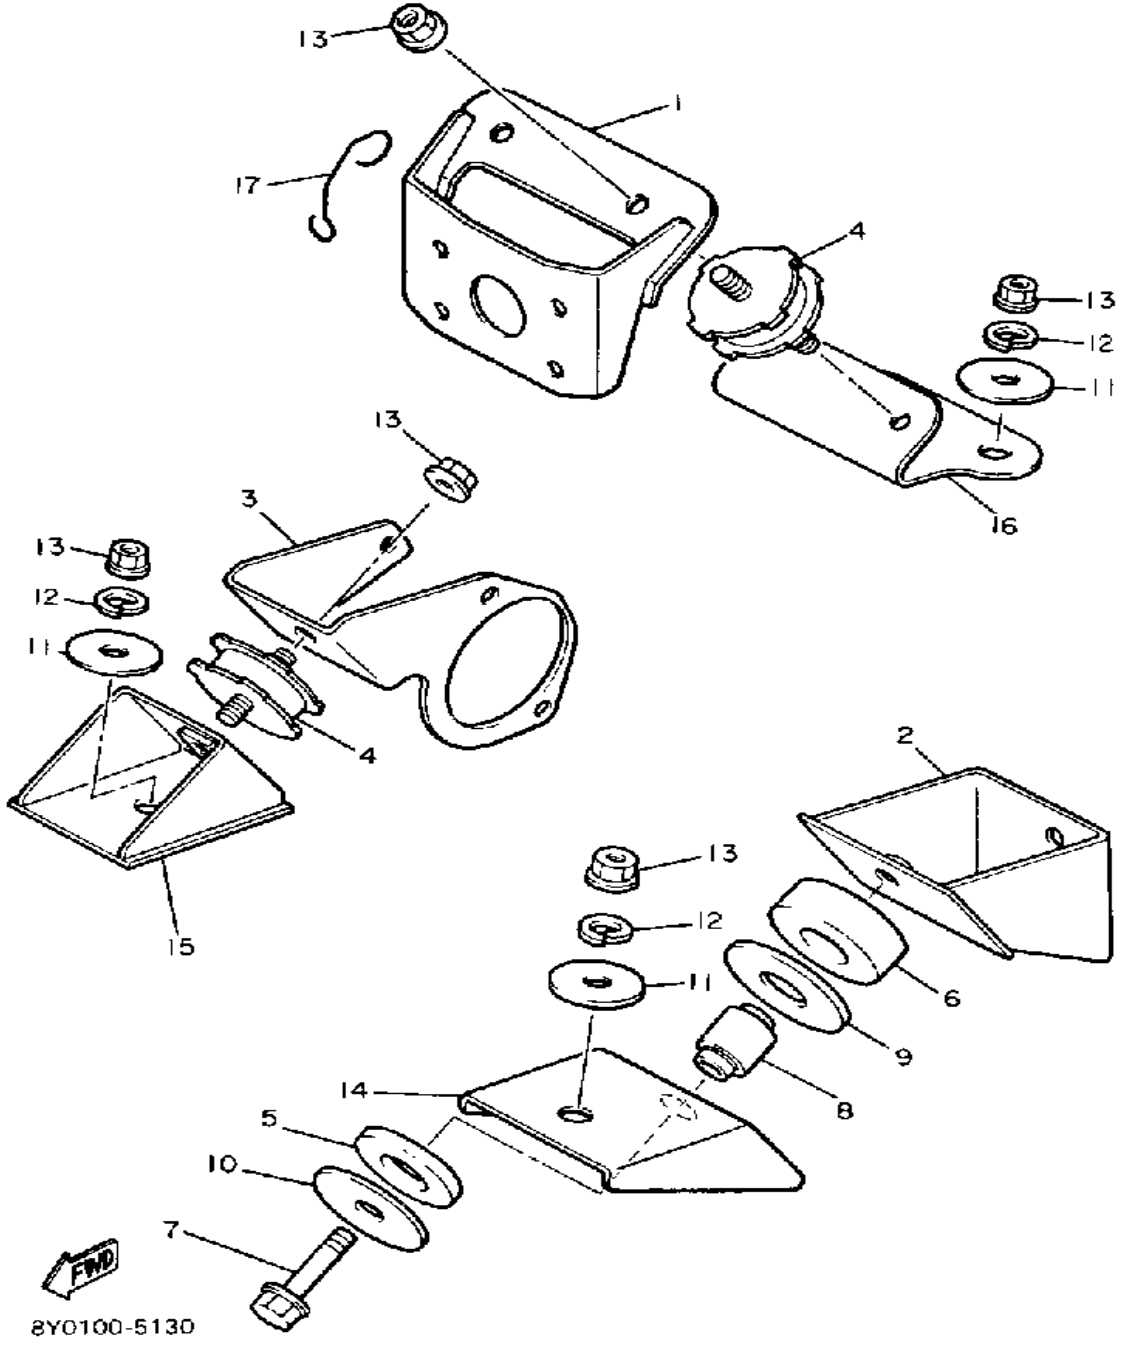

ENGINE BRACKET

Ref. No.	Part Number	Description	Qty	Remarks
1	8K4-21411-00-00	BRACKET, ENGINE 1	1	
2	8V9-21419-00-00	BRACKET, ENGINE 2	1	
3	8K4-21429-00-00	BRACKET, ENGINE 3	1	
4	8N8-21486-00-00	DAMPER 2	3	
5	8V9-21486-00-00	DAMPER 2	1	
6	8V9-21485-00-00	DAMPER, RUBBER 1	1	
7	95811-10045-00	BOLT, FLANGE	1	
8	90380-10129-00	BUSH, SOLID	1	
9	90201-257G7-00	WASHER, PLATE	1	
10	90201-107G8-00	WASHER, PLATE	1	
11	90201-10321-00	WASHER, PLATE	4	
12	92901-10100-00	WASHER, SPRING	4	
13	95701-10500-00	NUT, FLANGE (95702-10500)	7	
14	8V9-21417-00-00	BRACKET, FRT LWR 1 LOWER 1	1	
15	8H8-21418-01-00	BRACKET, FRONT LOWER 2	1	
16	8K4-21427-00-00	BRACKET, REAR LWR 1	1	
17	90464-16039-00	CLAMP	1	

Not For Resale
www.SmallEngineDiscount.com