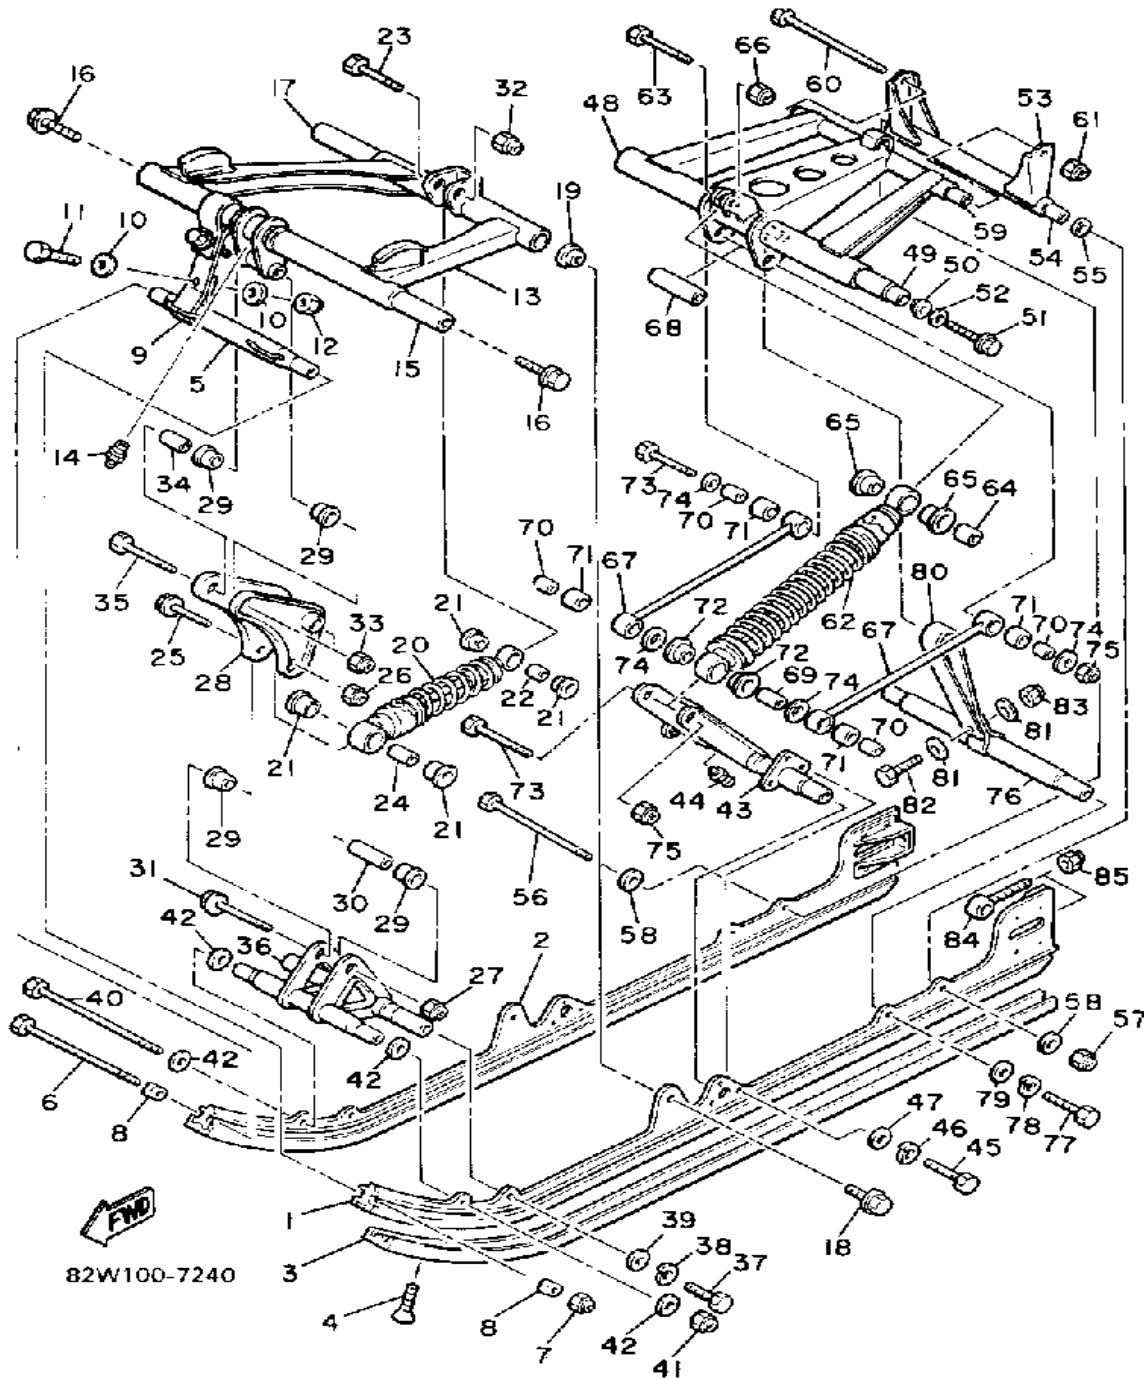

TRACK SUSPENSION 2

Ref. No.	Part Number	Description	Qty	Remarks
1	88R-47411-02-00	FRAME, SLIDING 1	1	
2	88R-47412-02-00	FRAME, SLIDING 2	1	
3	8R9-47421-00-00	RUNNER, SLIDING 1	2	
4	90151-06010-00	SCREW, COUNTERSUNK	2	
5	8U7-47415-00-00	BRACKET 1	1	
6	97022-08255-00	BOLT	1	
7	95712-08300-00	NUT, LOCK	1	
8	8U7-47359-00-00	WASHER	2	
9	8U7-47495-00-00	STOPPER 1	2	
10	90201-06407-00	WASHER, PLATE (90201-06747-00)	8	
11	97011-06025-00	BOLT (97001-06025)	4	
12	95701-06300-00	NUT, NYLON	4	
13	8U7-47331-00-00	ARM, PIVOT 1	1	
14	93700-06M03-00	NIPPLE, GREASE	1	
15	885-47465-02-00	SHAFT 1	1	
16	90109-10771-00	BOLT	2	
17	82M-47485-01-00	SHAFT 3	1	
18	95811-10030-00	BOLT, FLANGE	2	
19	90387-105G6-00	COLLAR	2	
20	8V9-47481-00-00	SHOCK ABSORBER 2	1	
21	90387-123G4-00	COLLAR	4	
22	90387-08775-00	COLLAR	1	
23	90101-08557-00	BOLT	1	
24	90387-086G1-00	COLLAR	1	
25	97522-08765-00	BOLT (97022-08065)	1	
26	95712-08300-00	NUT, LOCK	1	
27	95611-08100-00	NUT, U	1	
28	8U7-47464-00-00	BRACKET 6	1	

CONTINUED ON NEXT FRAME ►

Not For Resale

www.SmallEngineDiscount.com