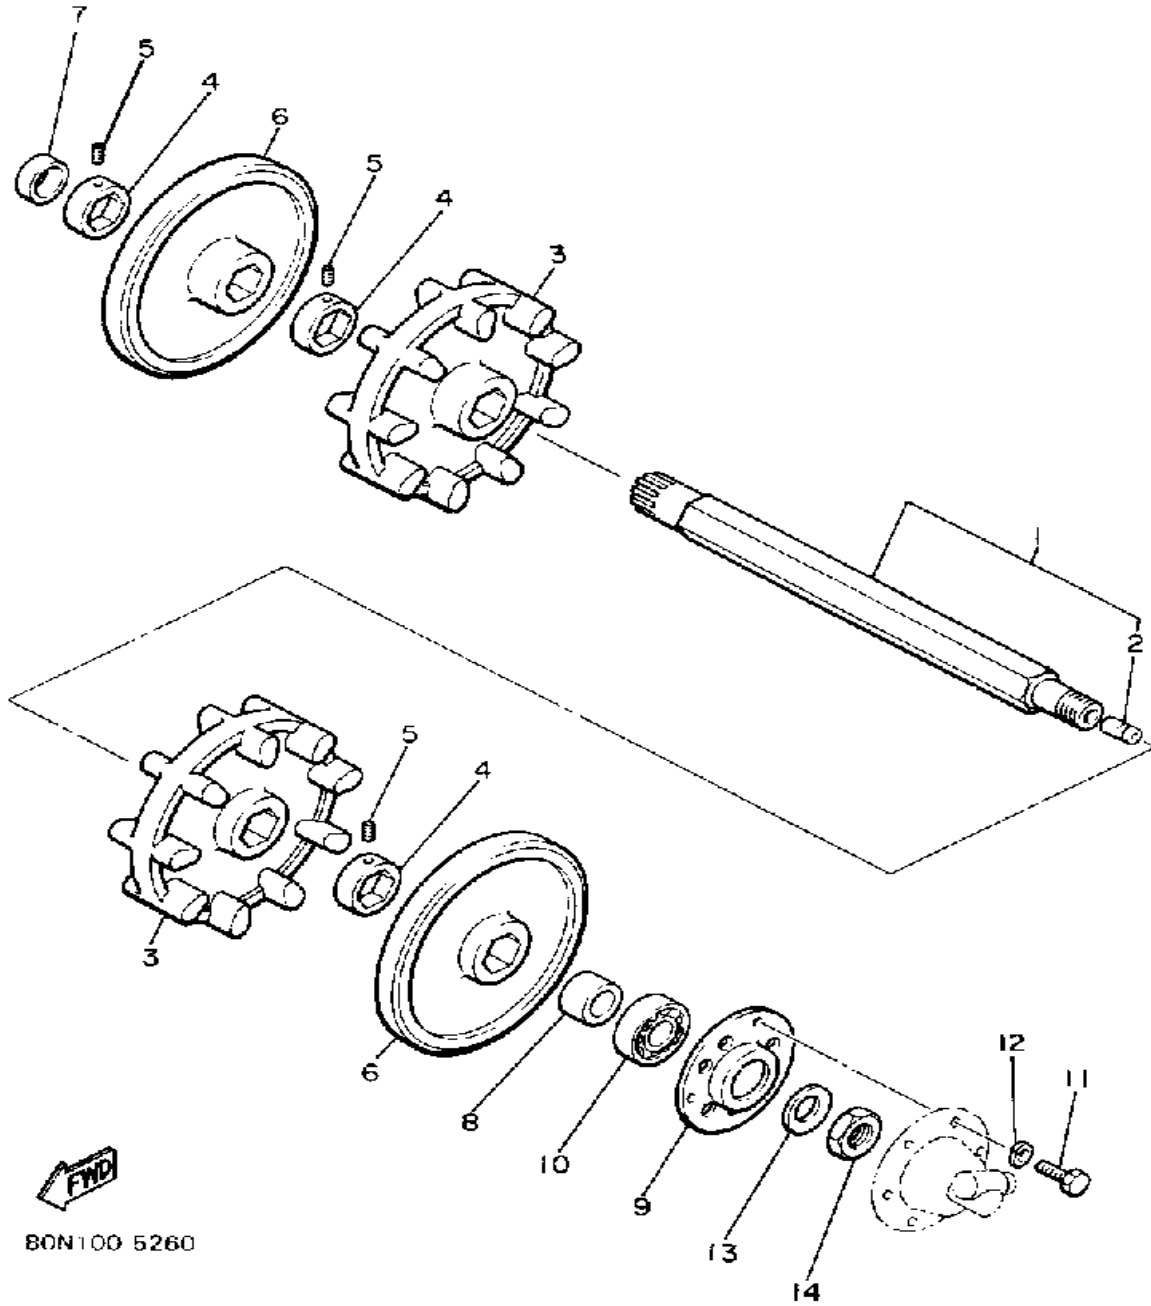

TRACK DRIVE 1

Ref. No.	Part Number	Description	Qty	Remarks
1	8L0-W4751-00-00	AXLE, FRONT	1	
2	8K4-47577-00-00	. CONNECTOR	1	
3	8R6-W4753-01-00	WHEEL, SPROCKET 1	2	
4	8K1-47526-00-00	COLLAR	3	
5	90113-06039-00	BOLT, SET	3	
6	8L9-47534-01-00	WHEEL, GUIDE 1	2	
7	90387-514Y2-00	COLLAR	2	
8	90387-220A6-00	COLLAR	1	
9	8K4-47551-00-00	HOUSING, FRONT AXLE	1	
10	93306-00420-00	BEARING (B6004)	1	
11	97011-08016-00	BOLT	3	
12	92990-08100-00	WASHER	3	
13	90208-22001-00	WASHER, CONICAL SPRING	1	
14	90170-22094-00	NUT	1	

BON100 5260

Not For Resale
www.SmallEngineDiscount.com