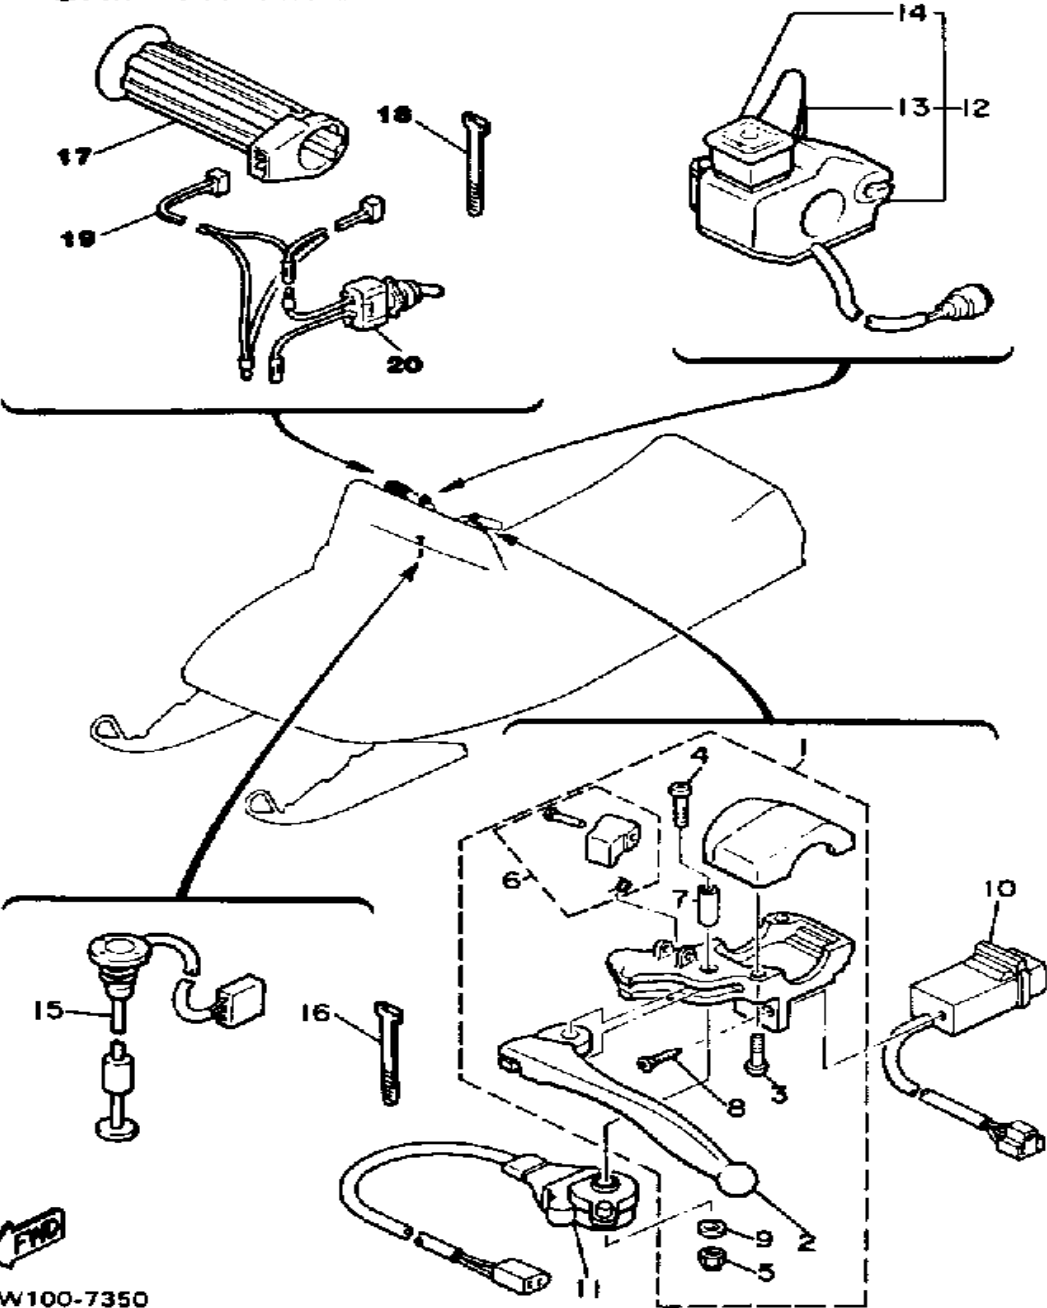

HANDLE SWITCH - LEVER

GRIP WARMER KIT

B2W100-7350

Ref. No.	Part Number	Description	Qty	Remarks
1	88R-W8291-00-00	LEVER HOLDER ASSEMBLY (LEFT)	1	
2	8H8-83912-00-00	. LEVER 1	1	
3	90157-05027-00	. SCREW, PAN HEAD	2	
4	98501-05040-00	. SCREW, PAN HEAD (98502-05040)	1	
5	95701-05300-00	. NUT, NYLON	1	
6	82A-83930-00-00	. LEVER LOCK ASSEMBLY	1	
7	802-83913-00-00	. COLLAR, LEVER 1	1	
8	97780-30312-00	. SCREW, tapping	2	
9	92990-05200-00	. WASHER, PLAIN	1	
10	8H8-83950-01-00	BEAM SWITCH ASSEMBLY (8K4-83950-01-00)	1	
11	88R-82530-00-00	STOP SWITCH ASSEMBLY	1	
12	84R-82720-00-00	LEVER HOLDER ASSEMBLY (RIGHT)	1	
13	8V0-42138-00-00	. LEVER, THROTTLE	1	
14	84R-82575-09-00	. ENGINE STOP SWITCH ASSEMBLY	1	
15	4A5-85720-00-00	OIL LVL GAUGE ASSEMBLY (8K2-85720-00)	1	
16	341-26397-01-00	BAND	1	
17	80K-2626A-00-00	GRIP, WARMER	2	
18	437-83936-01-00	BAND, SWITCH CORD	2	
19	80X-82318-00-00	WIRE, SUB-LEAD	2	
20	82J-82917-00-00	SWITCH	1	

Not For Resale

www.SmallEngineDiscount.com