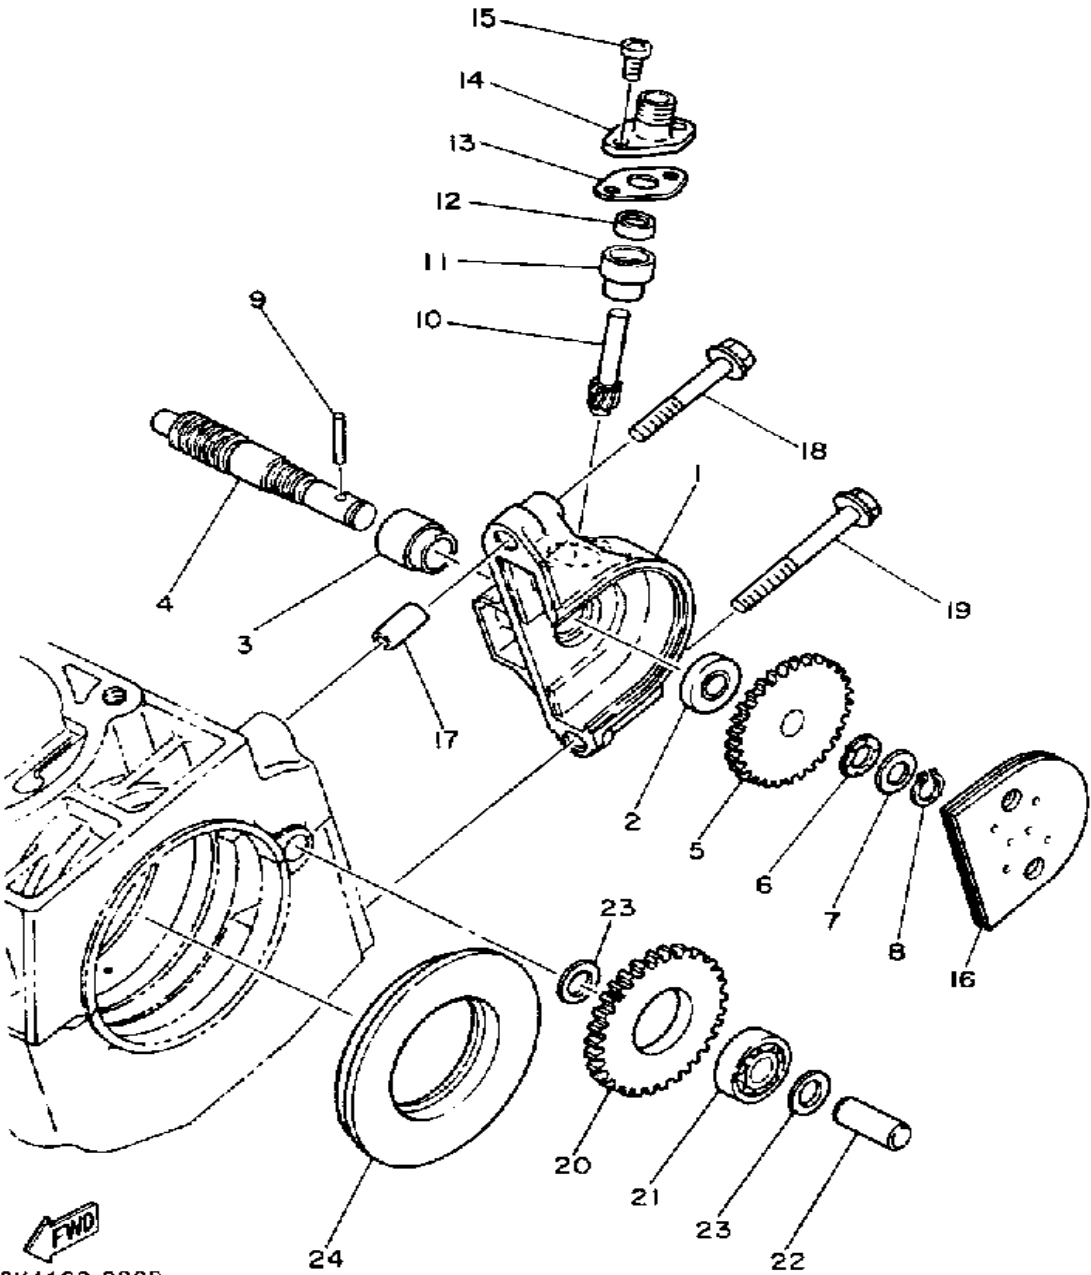

PUMP DRIVE - GEAR

Ref. No.	Part Number	Description	Qty	Remarks
1	8H8-15416-00-00	COVER, OIL PUMP	1	
2	93101-10090-00	OIL SEAL	1	
3	821-13176-00-00	METAL, WORM SHAFT OUTER	1	
4	866-13175-00-00	SHAFT, WORM	1	
5	821-13188-00-00	GEAR, DRIVE (32T)	1	
6	90206-11016-00	WASHER, WAVE	1	
7	137-13148-00-00	PLATE, CAM THRUST	1	
8	99009-10400-00	CIRCLIP	1	
9	93603-22028-00	PIN, DOWEL	1	
10	813-17841-00-00	GEAR, DRIVEN (10T)	1	
11	821-17843-00-00	BUSH, DRIVEN GEAR OUTER	1	
12	93104-06033-00	OIL SEAL	1	
13	821-17818-02-00	GASKET	1	
14	821-17819-00-00	CAP, HOUSING	1	
15	98580-05010-00	SCREW, PAN HEAD	2	
16	8K4-15426-00-00	COVER, OIL PUMP 2	1	
17	99510-08016-00	PIN, DOWEL	2	
18	95811-06040-00	BOLT, FLANGE	1	
19	95811-06055-00	BOLT, FLANGE (95802-06055)	1	
20	8H8-13179-00-00	GEAR, IDLE (34T)	1	
21	93306-00002-00	BEARING (B6000RS)	1	
22	8G8-13342-00-00	SHAFT, IDLE GEAR	1	
23	90201-10119-00	WASHER, PLATE	2	
24	8K4-13119-00-00	SEAL, GREASE	1	

FWD
BK4100-0060

Not For Resale
www.SmallEngineDiscount.com