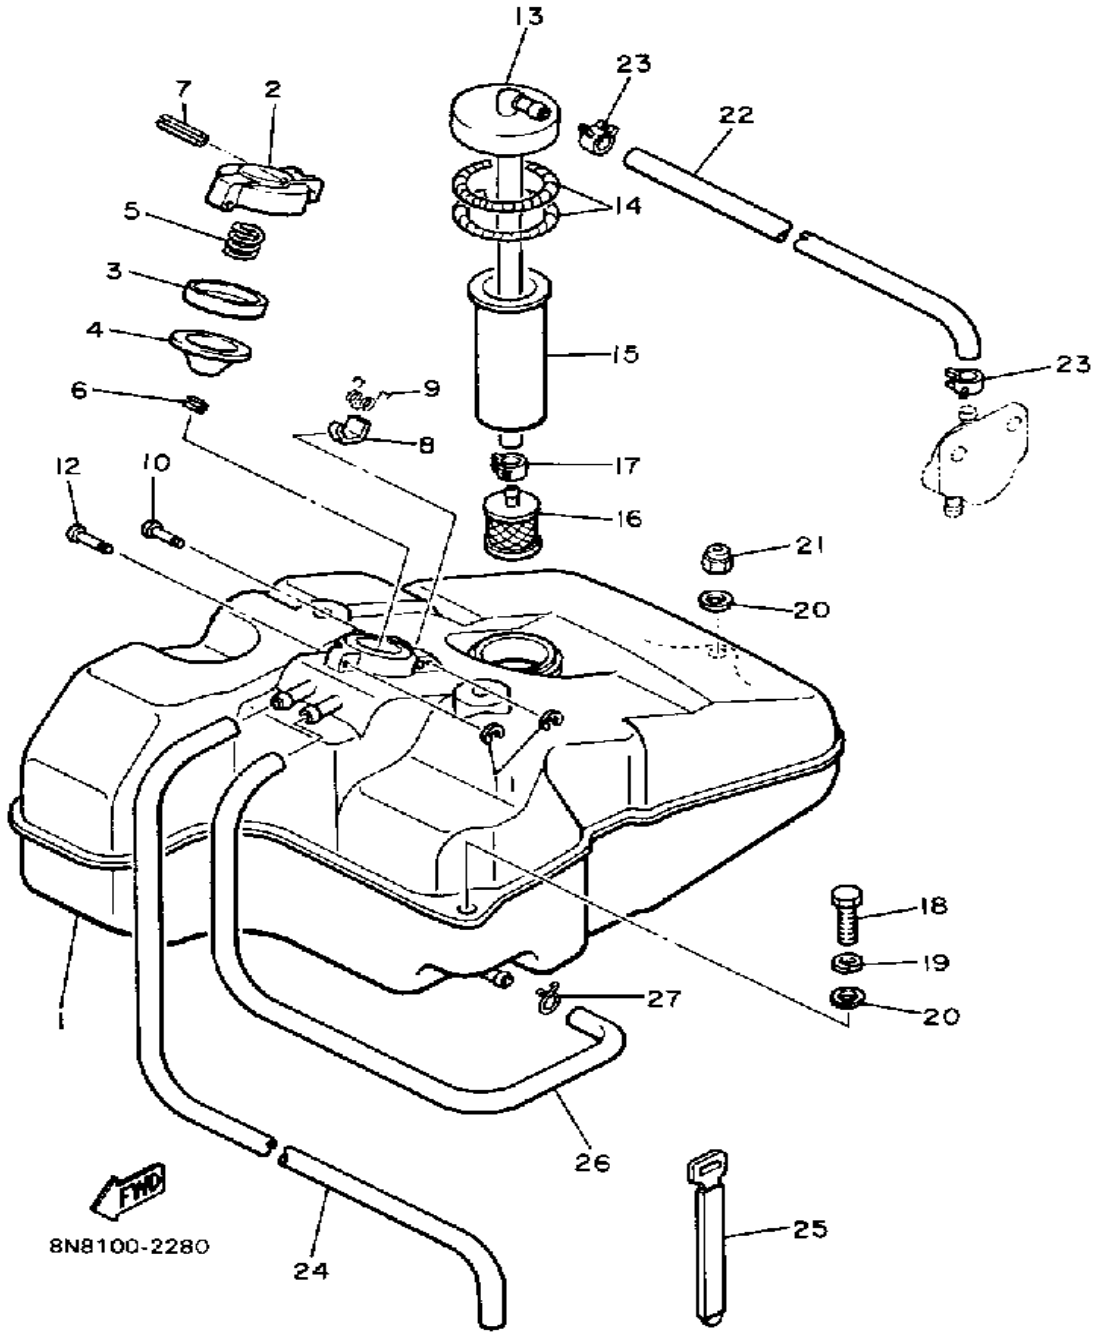

FUEL TANK

Ref. No.	Part Number	Description	Qty	Remarks
1	86P-24111-01-00	FUEL TANK (8K4-24111-01) ...	1	
2	813-24611-01-00	BODY, CAP	1	
3	813-24613-01-00	DISC, CAP	1	
4	8F7-24641-00-00	GASKET, CAP 1	1	
5	90501-20130-00	SPRING, COMPRESSION	1	
6	91609-30016-00	PIN, SPRING	1	
7	91609-25032-00	PIN, SPRING	1	
8	83M-24628-00-00	HOOK	1	
9	90508-10715-00	SPRING, TORSION	1	
10	90249-03017-00	PIN	1	
11	93430-02001-00	CIRCLIP	2	
12	90249-03016-00	PIN, SPEC'L SHAPE	1	
13	83R-24335-00-00	PIPE, SUCTION 1	1	
14	90506-06065-00	SPRING, TENSION	2	
15	8K4-24336-00-00	PIPE, SUCTION 2	1	
16	8H5-24560-00-00	FILTER ASSEMBLY	1	
17	90467-11028-00	CLIP	1	
18	97312-08025-00	BOLT (97012-08025)	2	
19	92990-08100-00	WASHER	2	
20	90201-087A9-00	WASHER, PLATE	3	
21	95712-08300-00	NUT, LOCK	1	
22	91A20-07070-00	HOSE	1	
23	90467-11028-00	CLIP	2	
24	90446-09155-00	HOSE	1	
25	341-26397-01-00	BAND	2	
26	90446-09013-00	HOSE (90446-09079)	1	
27	90467-09026-00	CLIP	1	

Not For Resale

www.SmallEngineDiscount.com