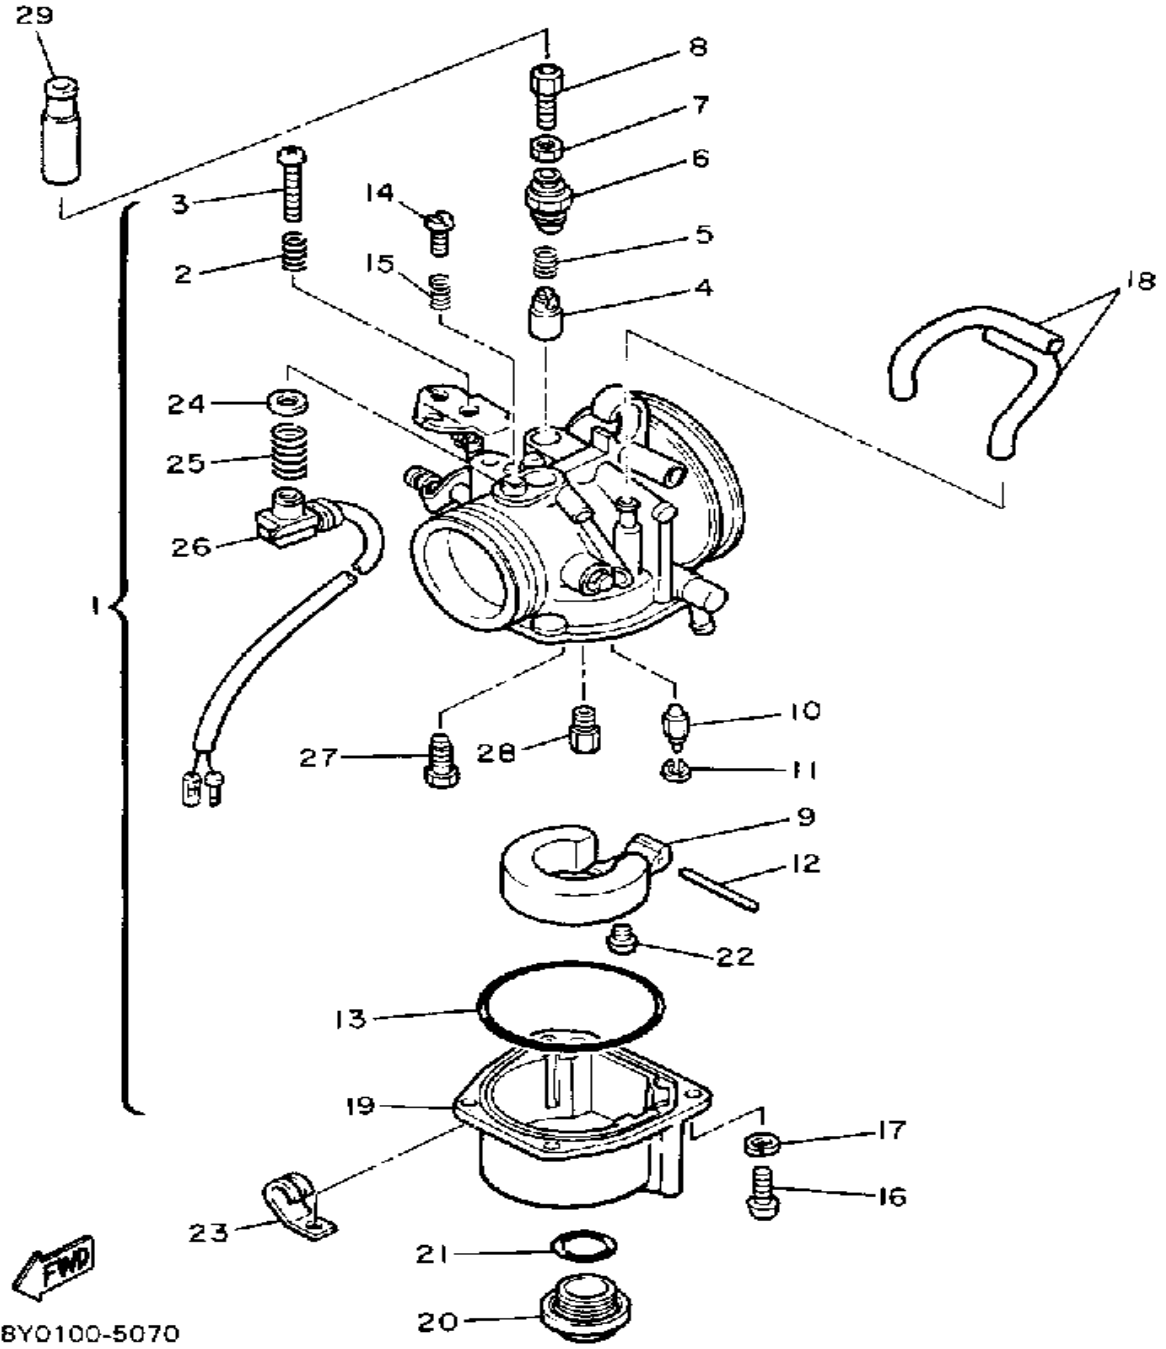

CARBURETOR

Ref. No.	Part Number	Description	Qty	Remarks
28	8A6-14516-30-00	. JET, MAIN #1 0	1	U.R.
	8A6-14516-35-00	. JET, MAIN #1 5	1	U.R.
	8A6-14516-40-00	. JET, MAIN #1 0	1	U.R.
	8A6-14516-45-00	. JET, MAIN #1 5	1	U.R.
	8A6-14516-50-00	. JET, MAIN #1 0	1	U.R. STD
	8A6-14516-55-00	. JET, MAIN #1 5	1	U.R.
29	8J5-26352-00-00	BOOT	1	

BYO100-5070