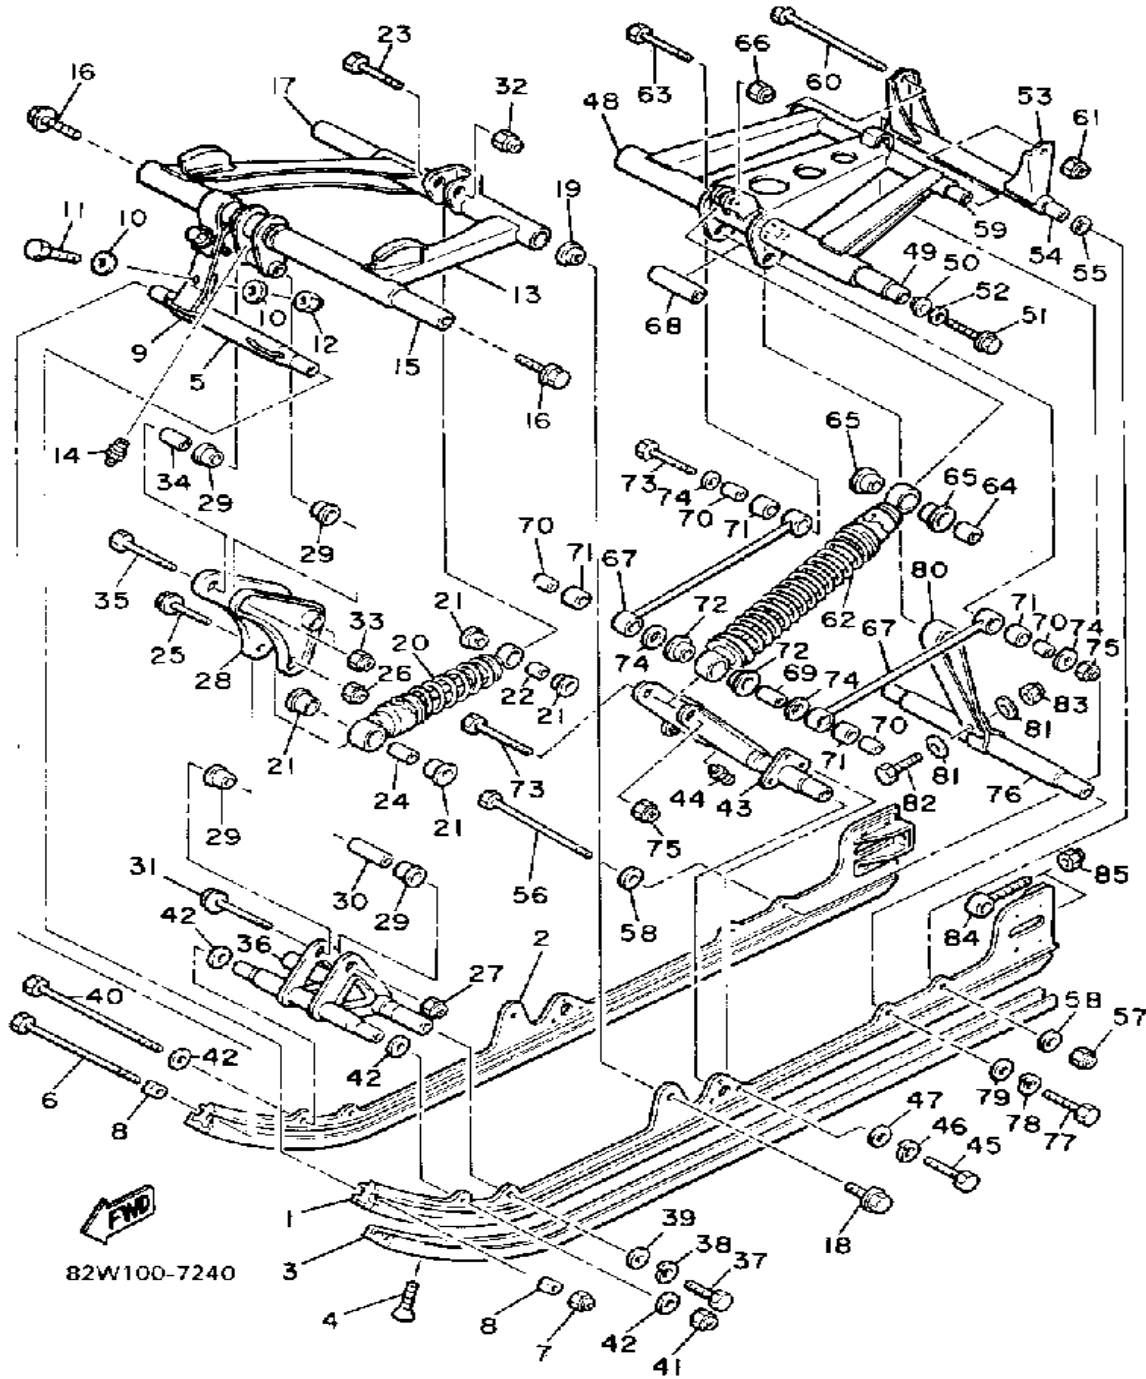

TRACK SUSPENSION 2

Ref. No.	Part Number	Description	Qty	Remarks
29	90387-123G5-00	COLLAR	4	
30	90387-086G1-00	COLLAR	1	
31	97021-08065-00	BOLT	1	
32	95712-08300-00	NUT, LOCK	1	
33	95611-08100-00	NUT, U	1	
34	90387-084G0-00	COLLAR	1	
35	97022-08100-00	BOLT	1	
36	8U7-47418-00-00	BRACKET 4	1	
37	97312-08025-00	BOLT (97012-08025)	2	
38	92990-08100-00	WASHER	2	
39	92990-08600-00	WASHER, PLATE	2	
40	97022-08255-00	BOLT	1	
41	95712-08300-00	NUT, LOCK	1	
42	92990-08600-00	WASHER, PLATE	4	
43	8AX-47416-00-00	BRACKET 2	1	
44	93700-06M03-00	NIPPLE, GREASE	1	
45	97011-06020-00	BOLT	6	
46	92995-06100-00	WASHER, SPRING	6	
47	92990-06600-00	WASHER, PLATE	6	
48	99999-02178-00	ARM, PIVOT 2 (8U7-47332-00-00)	1	
49	8U7-47475-01-00	SHAFT 2	1	
50	8Y0-47319-00-00	COLLAR	2	
51	90109-10771-00	BOLT	2	
52	90201-10669-00	WASHER, PLATE	2	
53	8U7-47417-00-00	BRACKET 3	1	
54	90387-08632-00	COLLAR	1	
55	90201-08649-00	WASHER, PLATE	2	
56	97022-08255-00	BOLT	1	

CONTINUED ON NEXT FRAME ►

Not For Resale
www.SmallEngineDiscount.com