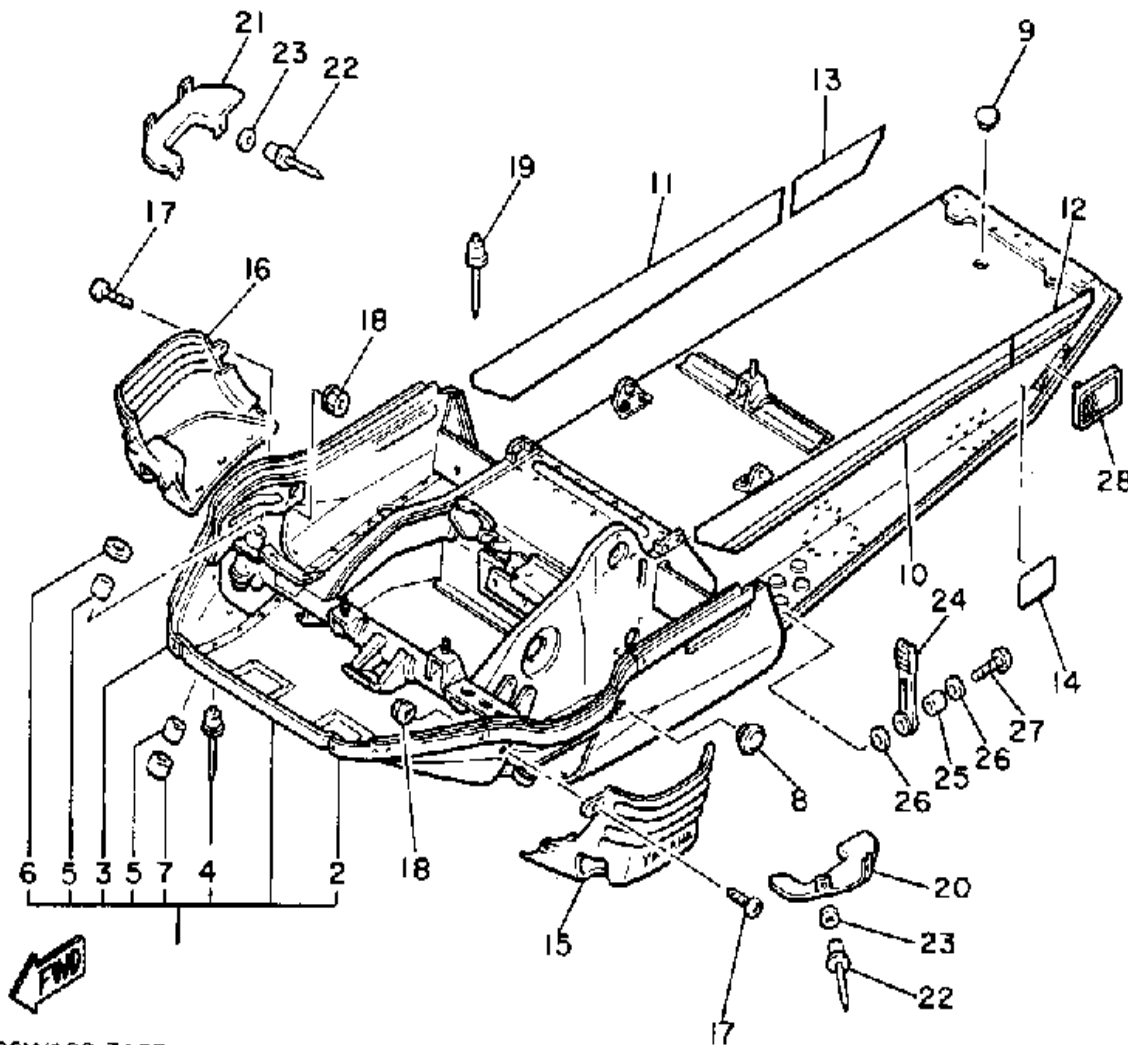

FRAME

Ref. No.	Part Number	Description	Qty	Remarks
1	8Y0-21910-00-00	FRAME	1	U.R. STD
2	8U7-21982-00-00	. HOOD 1	1	U.R. STD
3	8U7-21983-00-00	. HOOD 2	1	U.R. STD
4	90267-48060-00	. RIVET, BLIND	40	
5	90384-36134-00	. BUSH, BIMETAL FORMED	4	
6	93102-26232-00	. UNAVAILABLE IN PRICE BOOK	2	
7	93103-36117-00	. OIL SEAL	2	
8	90338-40099-00	PLUG	1	
9	810-77716-00-00	ORNAMENT, INSTRUMENT PANEL 2	1	
10	86U-77351-00-00	EMBLEM 1	1	
11	86U-77352-00-00	EMBLEM 2	1	
12	86U-77353-00-00	EMBLEM 3	1	
13	86U-77354-00-00	EMBLEM 4	1	
14	8K2-77742-00-00	INDICATOR 2	1	
15	8L0-2198F-00-00	COVER 1	1	
16	8L0-2198G-00-00	COVER 2	1	
17	90154-05005-00	SCREW, BINDING	8	
18	95702-05600-00	NUT, FLANGE	8	
19	90267-48086-00	RIVET, BLIND	6	
20	8L9-2199F-00-00	SHIELD, NOISE	1	
21	8L9-2199J-00-00	SHIELD, NOISE 2	1	
22	90267-48086-00	RIVET, BLIND	8	
23	90201-04325-00	WASHER, PLATE	8	
24	8M6-77171-00-00	BODY, LATCH 1	2	
25	90387-06241-00	COLLAR	2	
26	90201-06059-00	WASHER, PLATE	4	
27	98906-06030-00	SCREW, BIND	2	

CONTINUED ON NEXT FRAME ►

Not For Resale
www.SmallEngineDiscount.com