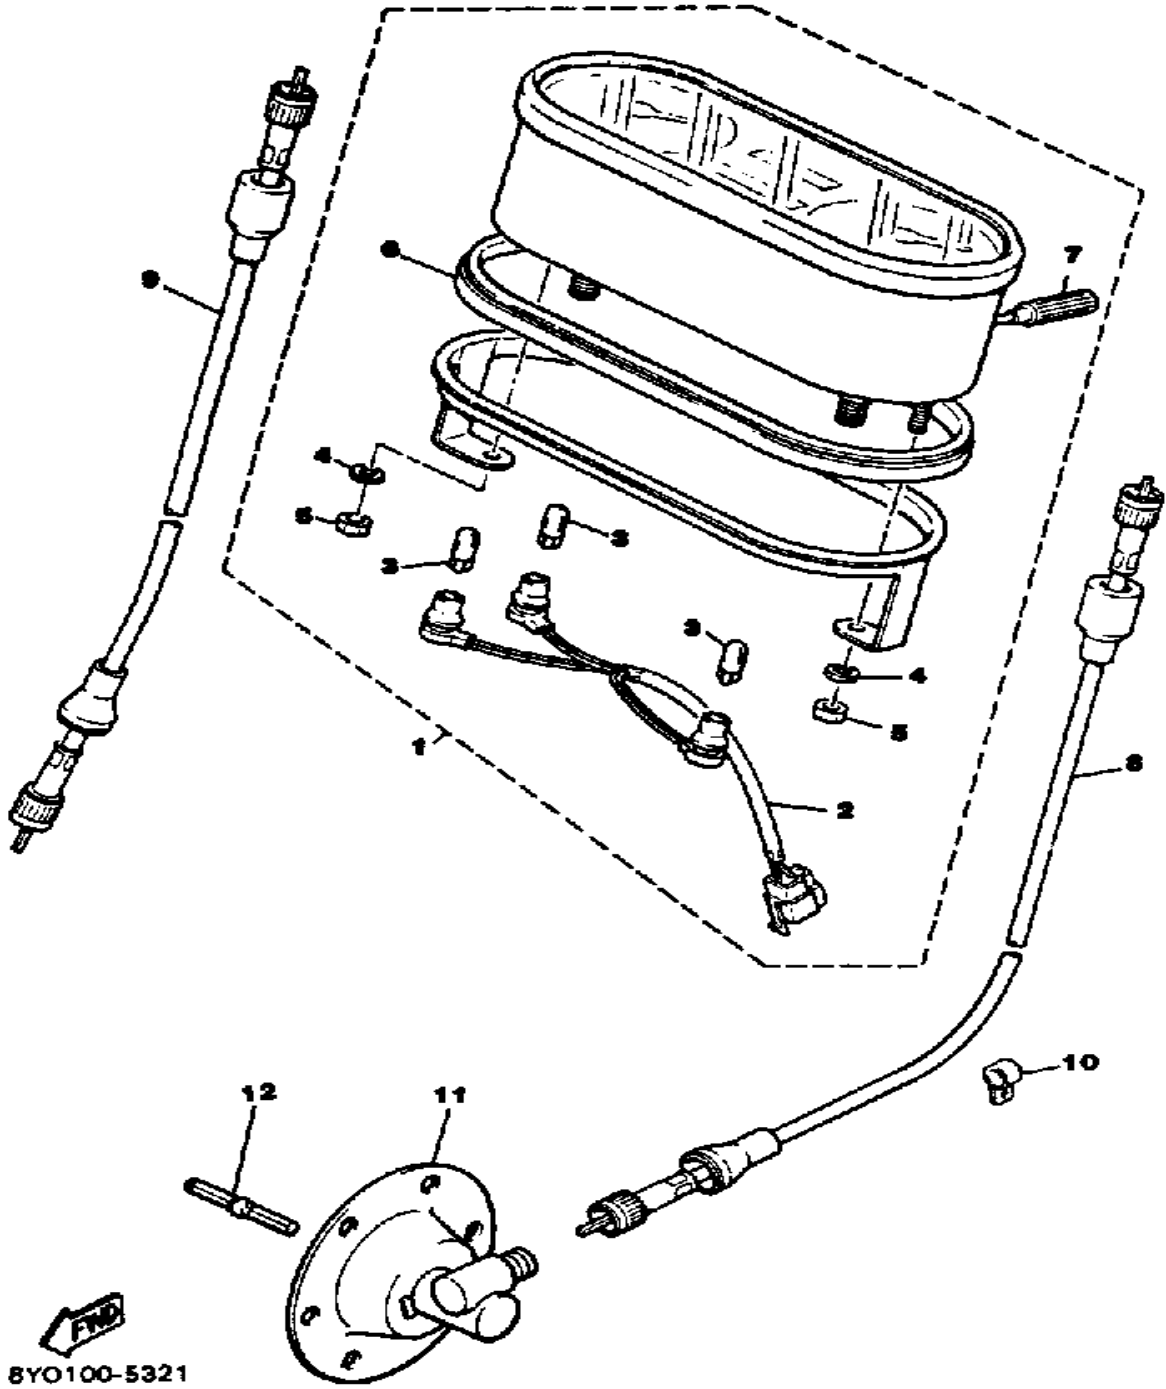

METER

Ref. No.	Part Number	Description	Qty	Remarks
1	81R-83500-40-00	SPEEDOMETER ASSEMBLY ..	1	UR MILE/H
2	8U9-83536-00-00	. SOCKET, METER	1	
3	4G1-84744-00-00	. BULB, MTR.12V3.4W	3	
4	92990-05100-00	. WASHER, SPRING	2	
5	95380-05600-00	. NUT	2	
6	8K4-83513-00-00	. DAMPER	1	
7	8L8-83578-00-00	. KNOB, TRIP METER	1	
8	8K4-83550-00-00	SPEEDOMETER CABLE ASSEMBLY	1	
9	8A1-83550-02-00	SPEEDOMETER CABLE ASSEMBLY	1	
10	90461-06M01-00	CLAMP	1	
11	8L8-47700-00-00	METER GEAR HOUSING COMP.	1	
12	8K4-47715-00-00	JOINT	1	

Not For Resale

www.SmallEngineDiscount.com