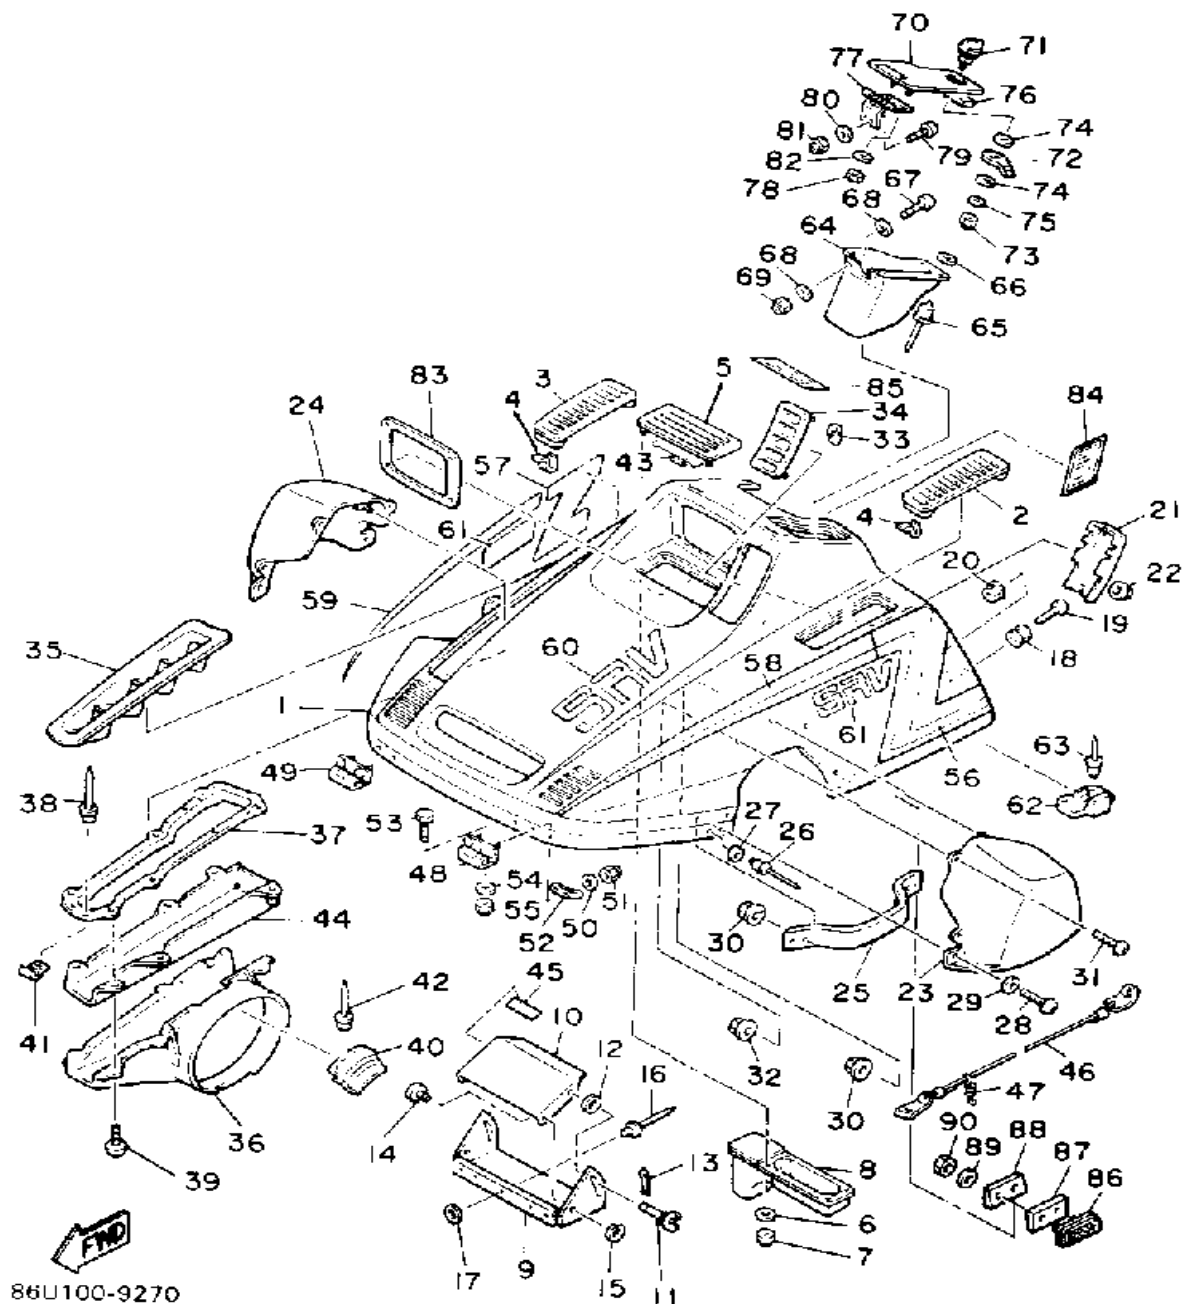

SHROUD

86U100-9270

Ref. No.	Part Number	Description	Qty	Remarks
1	87U-W7711-00-00	SHROUD ASSEMBLY	1	
2	8L9-77133-00-00	LOUVER 3	1	
3	8L9-77134-00-00	LOUVER 4	1	
4	90468-05094-00	CLIP	4	
5	8L9-77109-00-00	LOUVER 5 (83W-77109-00)	1	
6	90201-05029-00	WASHER, PLATE	4	
7	95701-05300-00	NUT, NYLON	4	
8	8K4-7712E-00-00	INSULATOR	1	
9	8Y0-77125-00-00	STAY 1	1	
10	8Y0-77126-00-00	STAY 2	1	
11	90122-05022-00	BOLT, WING	2	
12	90202-05088-00	WASHER, PLATE	2	
13	90468-10004-00	CLIP	2	
14	90249-05187-00	PIN	2	
15	99080-04600-00	CIRCLIP (E)	2	
16	90267-48053-00	RIVET, BLIND	3	
17	90201-04325-00	WASHER, PLATE	3	
18	8M6-77175-00-00	HOLDER, LATCH	2	
19	98906-06030-00	SCREW, BIND	2	
20	95701-06500-00	NUT, FLANGE	2	
21	8V8-77185-00-00	PLATE 1	1	
22	95701-04500-00	NUT, FLANGE	4	
23	8L0-77121-00-00	HOOD 1	1	
24	8L0-77122-00-00	HOOD 2	1	
25	8L0-77125-00-00	STAY 1	2	
26	90267-48014-00	RIVET, BLIND	4	
27	90201-05721-00	WASHER, PLATE	4	
28	90154-05005-00	SCREW, BINDING	4	
29	90201-06059-00	WASHER, PLATE	4	

CONTINUED ON NEXT FRAME ►

Not For Resale

www.SmallEngineDiscount.com