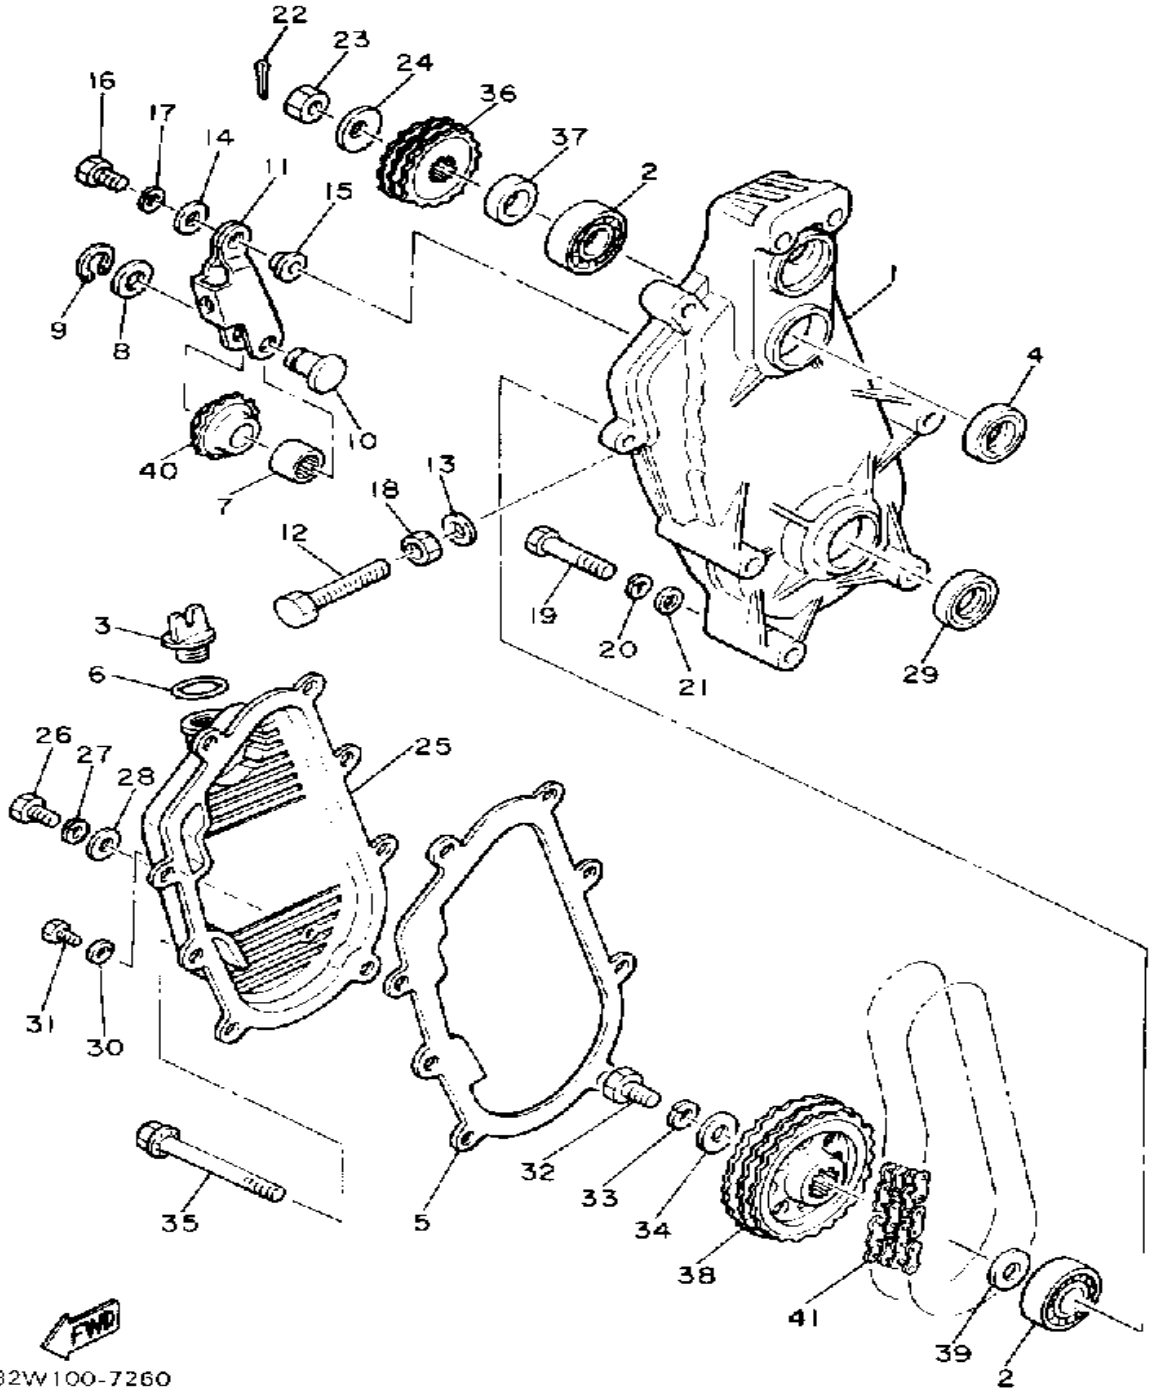

TRACK DRIVE 2

82W100-7260

Ref. No.	Part Number	Description	Qty	Remarks
1	99999-02203-00	HOUSING, CHAIN (8L9-47541-00-00)	1	
2	93306-20570-00	BEARING	2	
3	1RG-15363-00-00	PLUG, OIL	1	
4	93102-27204-00	OIL SEAL	1	
5	86M-47592-00-00	GASKET	1	
6	93210-19123-00	O-RING	1	
7	93315-21227-00	BEARING	1	
8	90201-12631-00	WASHER, PLATE	1	
9	99009-12400-00	CIRCLIP	1	
10	90249-12135-00	PIN, SPEC'L SHAPE	1	
11	8K4-47613-00-00	HOLDER	1	
12	90101-10357-00	BOLT	1	
13	90210-10004-00	WASHER, SEAL	1	
14	92990-08200-00	WASHER, PLAIN	2	
15	90387-08301-00	COLLAR	1	
16	97312-08025-00	BOLT (97012-08025)	1	
17	92990-08100-00	WASHER	1	
18	95303-10700-00	NUT	1	
19	97522-08765-00	BOLT (97022-08065)	2	
20	92990-08100-00	WASHER	2	
21	92990-08600-00	WASHER, PLATE	2	
22	91401-30030-00	PIN, COTTER	1	
23	90170-20211-00	NUT	1	
24	90208-20008-00	WASHER, CONICAL SPRING	1	
25	82M-47543-00-00	CAP, HOUSING	1	
26	97021-06030-00	BOLT	6	
27	92995-06100-00	WASHER, SPRING	6	
28	92990-06600-00	WASHER, PLATE	6	

CONTINUED ON NEXT FRAME ►

Not For Resale
www.SmallEngineDiscount.com