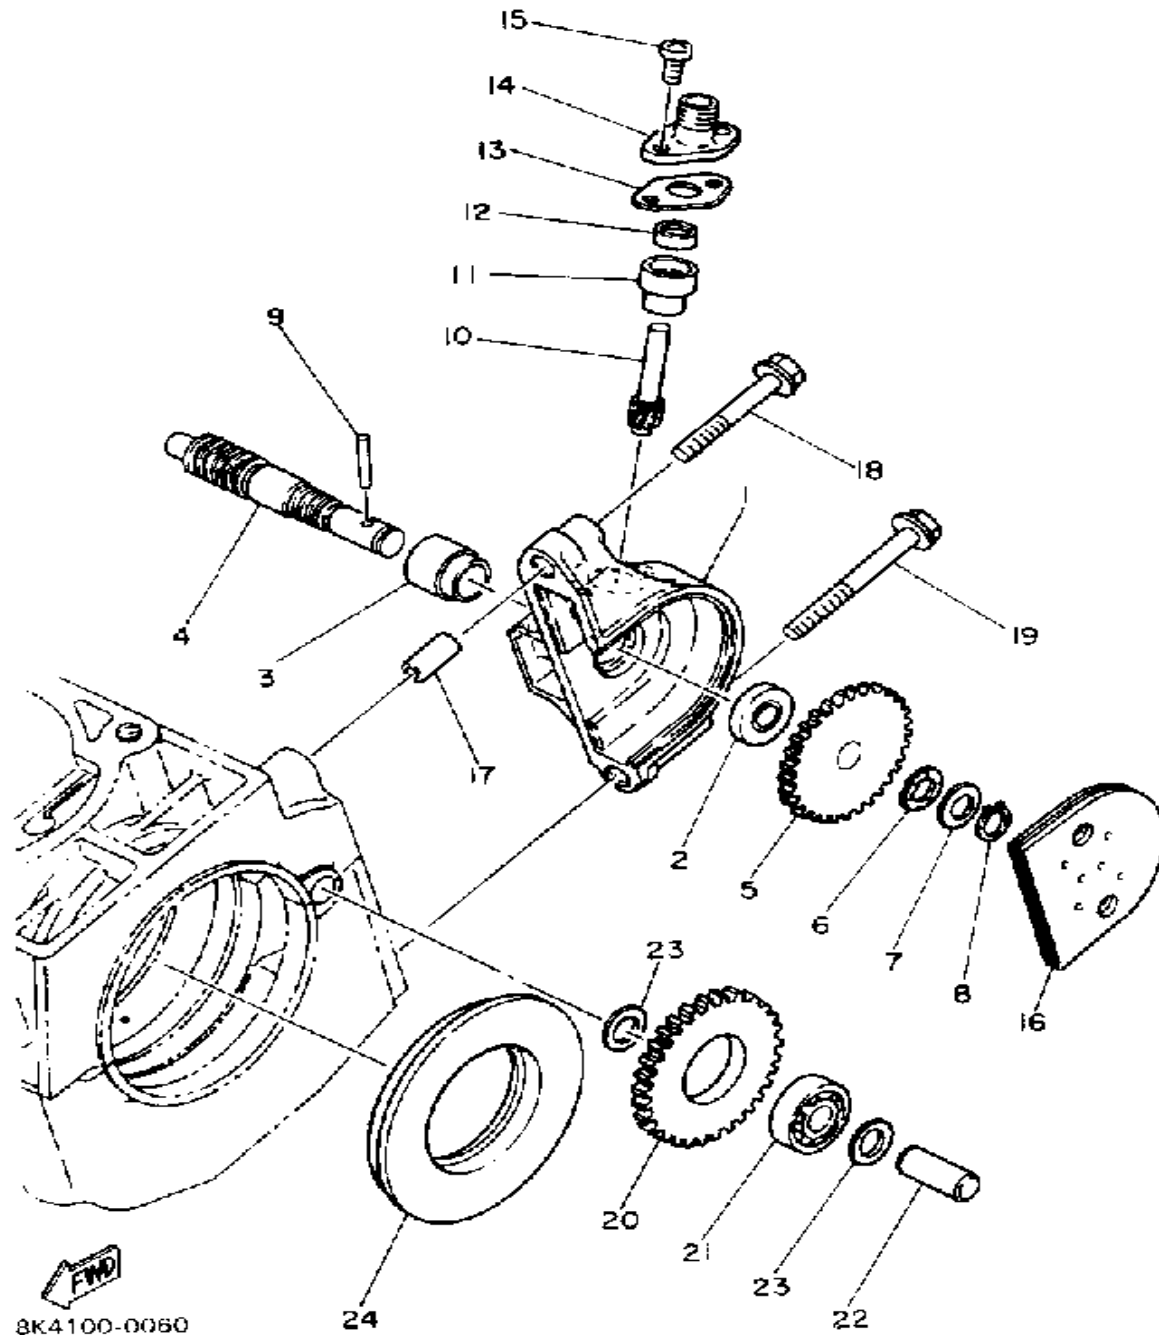

81G 00-5030

OIL PUMP

Ref. No.	Part Number	Description	Qty	Remarks
1	8V8-13101-00-00	OIL PUMP ASSEMBLY	1	
2	90338-21100-00	. PLUG	1	
3	93505-32002-00	. BALL	2	
4	90501-02018-00	. SPRING, COMPRESSION	2	
5	90446-08210-00	. HOSE	1	
6	353-13552-01-00	. NOZZLE	1	
7	90468-02025-00	. CLIP	1	
8	90446-08204-00	. HOSE	1	
9	90468-02025-00	. CLIP	1	
10	353-13552-01-00	. NOZZLE	1	
11	90430-04004-00	. GASKET	1	
12	98902-04020-00	. SCREW, BIND	1	
13	92901-04600-00	. WASHER, PLATE	1	
14	137-13138-01-00	. PLATE, ADJUSTING	1	
15	137-13137-00-03	. SHIM (0.3T)	1	UR
	137-13137-00-05	. SHIM (0.5T)	1	UR
	137-13137-00-10	. SHIM (1.0T)	1	UR
16	92990-05100-00	. WASHER, SPRING	1	
17	95380-05600-00	. NUT	1	
18	90201-08624-00	WASHER, PLATE	1	
19	98580-05016-00	SCREW, PAN HEAD	2	
20	92990-05100-00	WASHER, SPRING	2	
21	3MT-13116-00-00	GASKET, PUMP CASE (8Y0-13116-00)	1	
22	90468-02025-00	CLIP	2	
23	8A5-13146-01-00	COVER, ADJUST PULLEY	1	
24	98506-04018-00	SCREW, PAN HEAD	3	
25	8L8-26320-02-00	PUMP CABLE ASSEMBLY	1	

8YC100-5040

PUMP DRIVE - GEAR

Ref. No.	Part Number	Description	Qty	Remarks
1	8H8-15416-00-00	COVER, OIL PUMP	1	
2	93101-10090-00	OIL SEAL	1	
3	821-13176-00-00	METAL, WORM SHAFT OUTER	1	
4	866-13175-00-00	SHAFT, WORM	1	
5	821-13188-00-00	GEAR, DRIVE (32T)	1	
6	90206-11016-00	WASHER, WAVE	1	
7	137-13148-00-00	PLATE, CAM THRUST	1	
8	99009-10400-00	CIRCLIP	1	
9	93603-22028-00	PIN, DOWEL	1	
10	813-17841-00-00	GEAR, DRIVEN (10T)	1	
11	821-17843-00-00	BUSH, DRIVEN GEAR OUTER	1	
12	93104-06033-00	OIL SEAL	1	
13	821-17818-02-00	GASKET	1	
14	821-17819-00-00	CAP, HOUSING	1	
15	98580-05010-00	SCREW, PAN HEAD	2	
16	8K4-15426-00-00	COVER, OIL PUMP 2	1	
17	99510-08016-00	PIN, DOWEL	2	
18	95811-06040-00	BOLT, FLANGE	1	
19	95811-06055-00	BOLT, FLANGE (95802-06055)	1	
20	8H8-13179-00-00	GEAR, IDLE (34T)	1	
21	93306-00002-00	BEARING (B6000RS)	1	
22	8G8-13342-00-00	SHAFT, IDLE GEAR	1	
23	90201-10119-00	WASHER, PLATE	2	
24	8K4-13119-00-00	SEAL, GREASE	1	