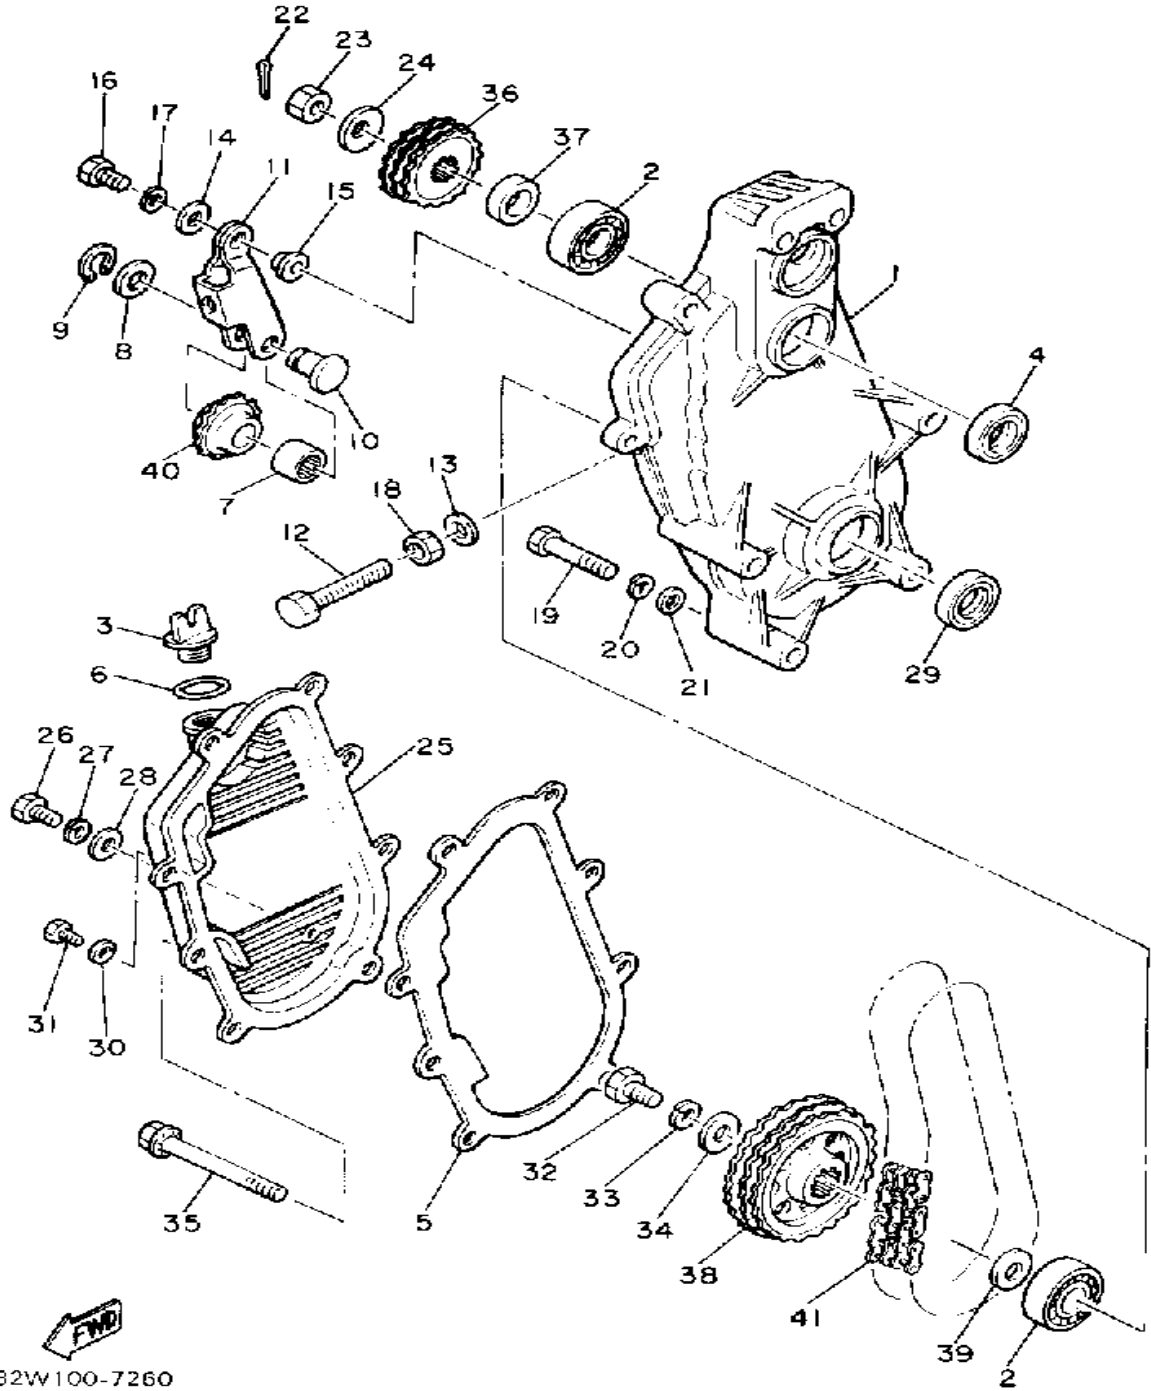

TRACK DRIVE 2

82W100-7260

Ref. No.	Part Number	Description	Qty	Remarks
29	93102-25081-00	OIL SEAL	1	
30	90210-06006-00	WASHER, SEAL	1	
31	97011-06010-00	BOLT	1	
32	97011-10025-00	BOLT	1	
33	92901-10100-00	WASHER, SPRING	1	
34	90201-10742-00	WASHER, PLATE	1	
35	95811-08090-00	BOLT, FLANGE (95822-08090) .	2	
36	829-17682-00-00	SPRKT, CHAIN DR 20T (20T) ..	1	AP
	829-17682-50-00	SPRKT, CHAIN DR 15T (878-17682-50) (15T)	1	AP
	829-17682-60-00	SPRKT, CHAIN DR 16T (16T) ..	1	AP
	829-17682-70-00	SPRKT, CHAIN DR 17T (17T) ..	1	UR STD
	829-17682-80-00	SPRKT, CHAIN DR 18T (18T) ..	1	AP
	829-17682-90-00	SPRKT, CHAIN DR 19T (878-17682-90) (19T)	1	AP
	8U9-17693-10-00	SPROCKET, CHAIN DR (878-17693-10) (21T)	1	AP
	8U9-17693-20-00	SPROCKET, CHAIN DR (878-17693-20) (22T)	1	AP
37	90387-25798-00	COLLAR	1	
38	878-47548-90-00	SPROCKET, CHN DRVN (29T) .	1	AP
	8U9-47587-00-00	SPROCKET, CHN DRVN (31T) .	1	UR STD
	8U9-47587-10-00	SPROCKET, CHN DRVN (888-47587-00) (33T)	1	AP
	8U9-47587-30-00	SPROCKET, CHN DRVN (878-47587-20) (35T)	1	AP
39	90201-25526-00	WASHER, PLATE (T2.0)	1	
40	8L0-47612-00-00	WHEEL	1	
41	94890-05064-00	CHAIN	1	AP
	94890-05066-00	CHAIN	1	UR STD
	94890-05068-00	CHAIN	1	AP

CONTINUED ON NEXT FRAME ►

Not For Resale
www.SmallEngineDiscount.com