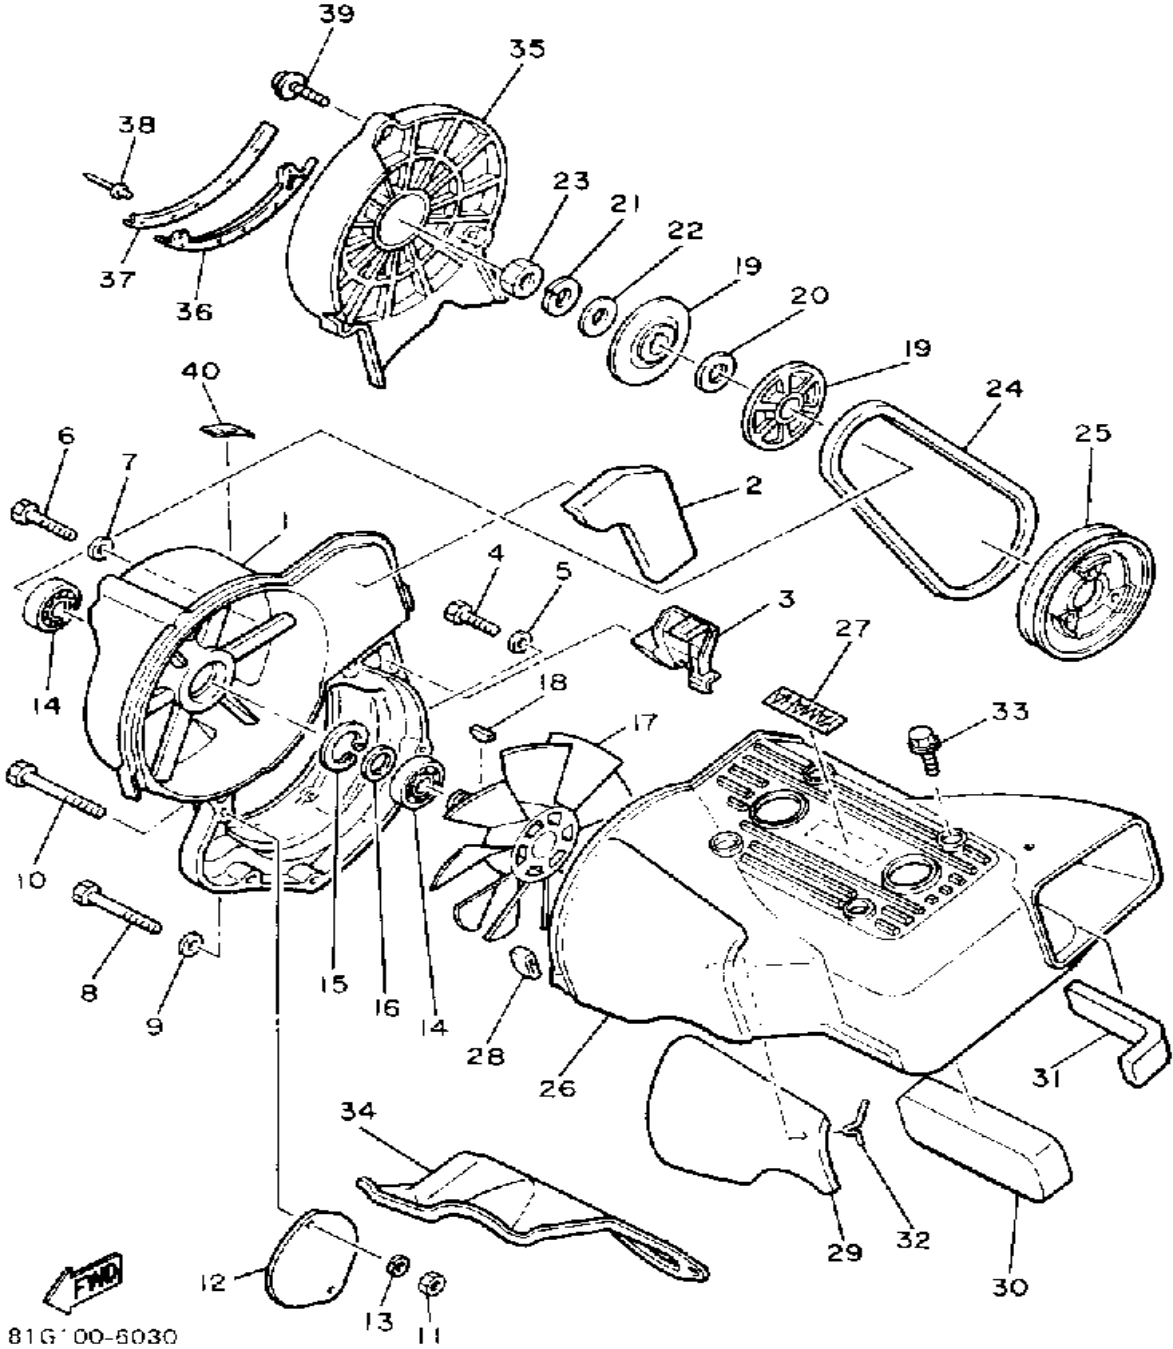

AIR SHROUD - FAN

Ref. No.	Part Number	Description	Qty	Remarks
29	8H8-12659-00-00	DAMPER, AIR SHROUD 2	 1	
30	8H8-12669-00-00	DAMPER, AIR SHROUD 4	 1	
31	8V8-12678-00-00	DAMPER, AIR SHROUD 5	 1	
32	91401-16030-00	PIN, COTTER	 3	
33	90119-06108-00	BOLT, WITH WASHER	 4	
34	8H8-12652-00-00	AIR SHROUD, CYLINDER 2	... 1	
35	8L0-12616-00-00	COVER, FAN CASE	 1	
36	8Y0-12637-01-00	STAY 1	 1	
37	8Y0-12687-01-00	DAMPER, DUCT 4	 1	
38	90269-05051-00	RIVET	 4	
39	90159-06108-00	SCREW, WITH WASHER	 3	
40	8K4-12628-00-00	LABEL, CAUTION	 1	

81G 00-5030