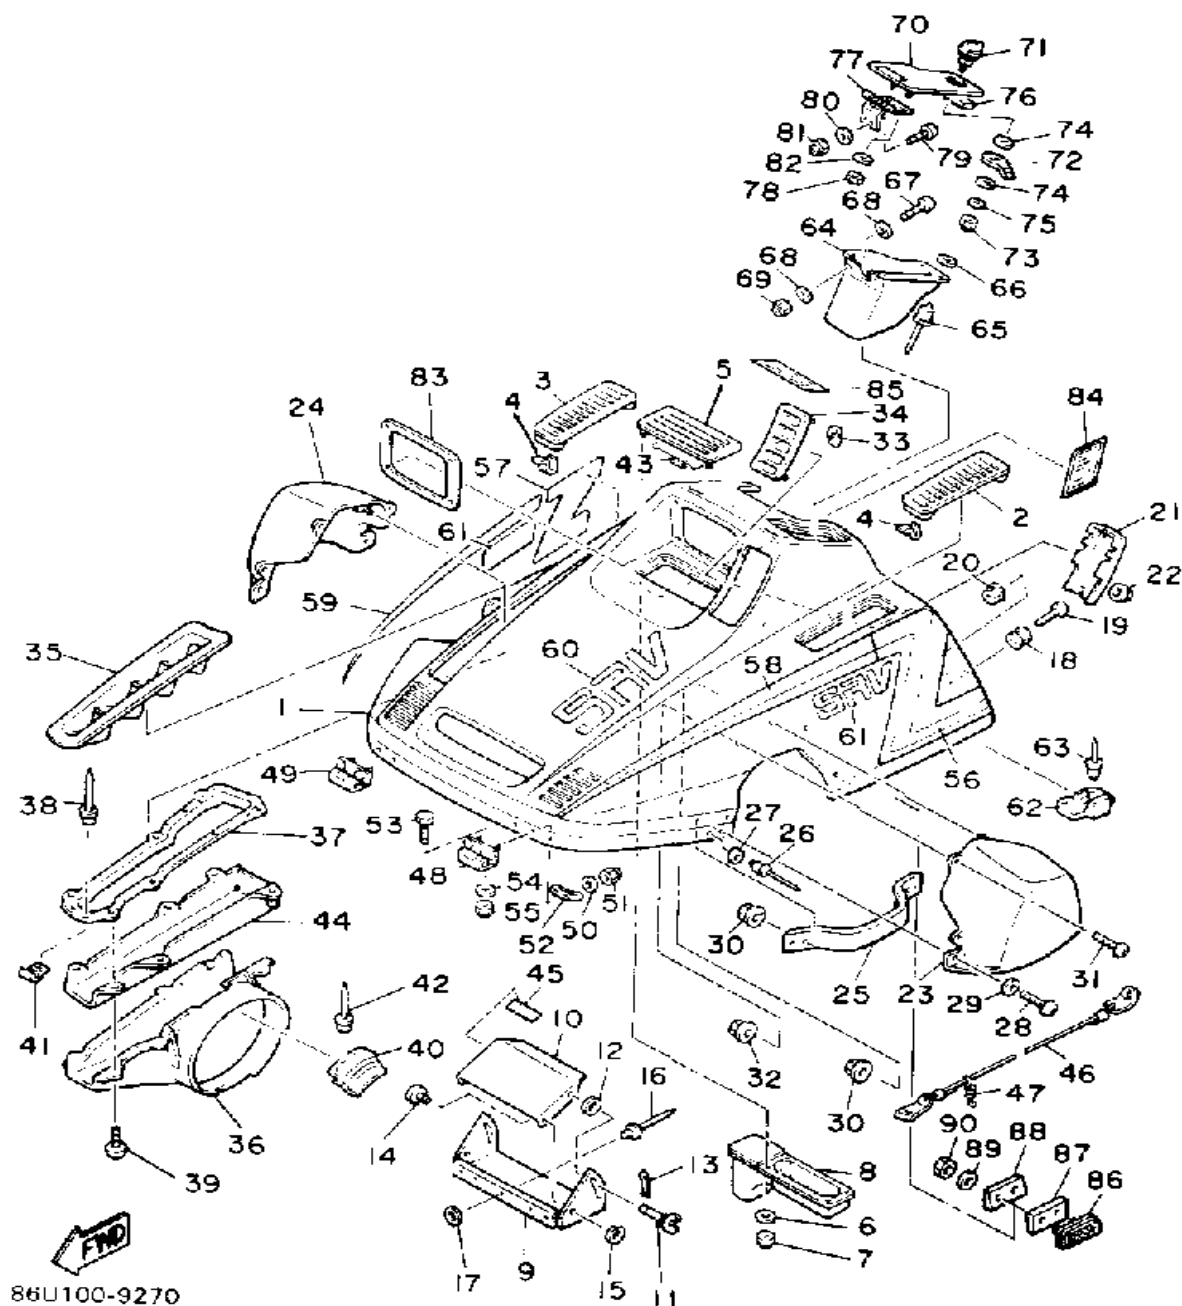

SHROUD

Ref. No.	Part Number	Description	Qty	Remarks
59	86P-77114-00-00	ORNAMENT 5	1	
60	86U-77355-00-00	EMBLEM 5	1	
61	86U-77356-00-00	EMBLEM 6	2	
62	8K4-77188-00-00	STOPPER	2	
63	90267-48086-00	RIVET, BLIND	4	
64	8K4-77391-00-00	LUGGAGE BOX	1	
65	90267-48078-00	RIVET, BLIND	2	
66	90201-04325-00	WASHER, PLATE	2	
67	98516-06020-00	SCREW, PAN HEAD	2	
68	90201-06059-00	WASHER, PLATE	4	
69	95701-06300-00	NUT, NYLON	2	
70	8L9-77392-00-00	COVER, LUGGAGE BOX	1	
71	8L9-77324-00-00	KNOB	1	
72	8K4-77328-00-00	LEVER, arm fitting	1	
73	95706-05300-00	NUT, nylon	1	
74	90201-10119-00	WASHER, PLATE	2	
75	90201-05725-00	WASHER, PLATE	1	
76	8K4-77374-00-00	DAMPER 2	1	
77	8K4-77470-00-00	HINGE ASSEMBLY	1	
78	95306-05800-00	NUT (CROWN)	2	
79	98586-05016-00	SCREW, PAN HEAD	2	
80	90201-05029-00	WASHER, PLATE	2	
81	95701-05300-00	NUT, NYLON	2	
82	92906-05200-00	WASHER, PLAIN	2	
83	8K4-77165-00-00	TRIM 1	1	
84	8U7-77743-00-00	INDICATOR 3	1	
85	87U-77761-00-00	LABEL, WARNING 1	1	
86	81E-85110-00-00	REFLECTOR ASSEMBLY	2	
87	87K-8511E-00-00	BASE, REFLECTOR 2	2	

CONTINUED ON NEXT FRAME ►

Not For Resale

www.SmallEngineDiscount.com