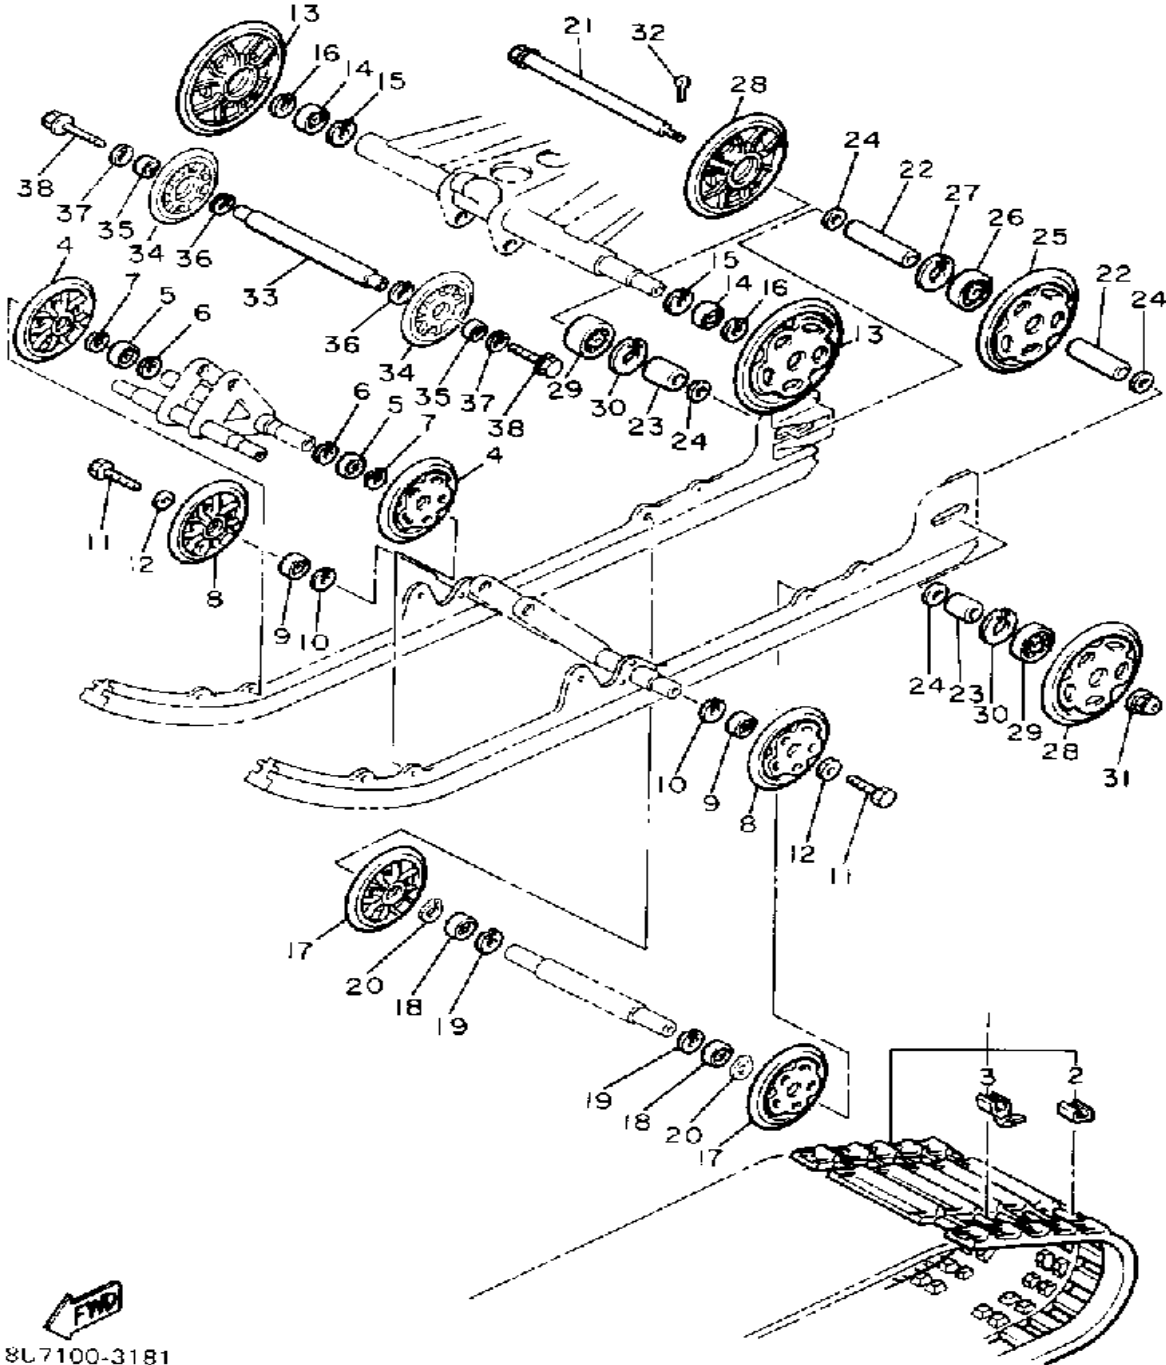

TRACK SUSPENSION 1

8L7100-3181

Ref. No.	Part Number	Description	Qty	Remarks
1	87F-47110-01-00	TRACK ASSEMBLY	1	
2	8A5-47113-00-00	. PLATE, REINFORCEMENT	48	
3	8G9-47115-00-00	. METAL, SLIDE	48	
4	87M-47320-00-00	SUSPENSION WHEEL COMP.	2	
5	93306-00441-00	BEARING (89A) (B6004RS)	2	
6	99009-42500-00	CIRCLIP	2	
7	99009-20400-00	CIRCLIP	2	
8	87U-47320-00-00	SUSPENSION WHEEL COMP.	2	
9	93306-00441-00	BEARING (89A) (B6004RS)	2	
10	99009-42500-00	CIRCLIP	2	
11	90109-08559-00	BOLT	2	
12	90201-08681-00	WASHER, PLATE	2	
13	8U7-47320-00-00	SUSPENSION WHEEL COMP.	2	
14	93306-00441-00	BEARING (89A) (B6004RS)	2	
15	99009-42500-00	CIRCLIP	2	
16	99009-20400-00	CIRCLIP	2	
17	87M-47320-00-00	SUSPENSION WHEEL COMP.	2	
18	93306-00441-00	BEARING (89A) (B6004RS)	2	
19	99009-42500-00	CIRCLIP	2	
20	99009-20400-00	CIRCLIP	2	
21	8L8-47520-01-00	REAR AXLE COMP. (8L8-47520-02-00)	1	
22	90387-202H9-00	COLLAR	2	
23	90387-203H0-00	COLLAR	2	
24	90201-20279-00	WASHER, PLATE	4	
25	8K2-47530-00-00	GUIDE WHEEL COMP.	1	
26	93306-20417-00	BEARING (B62042RS)	1	
27	99009-47500-00	CIRCLIP	1	
28	8M6-47530-00-00	GUIDE WHEEL COMP.	2	

CONTINUED ON NEXT FRAME ►