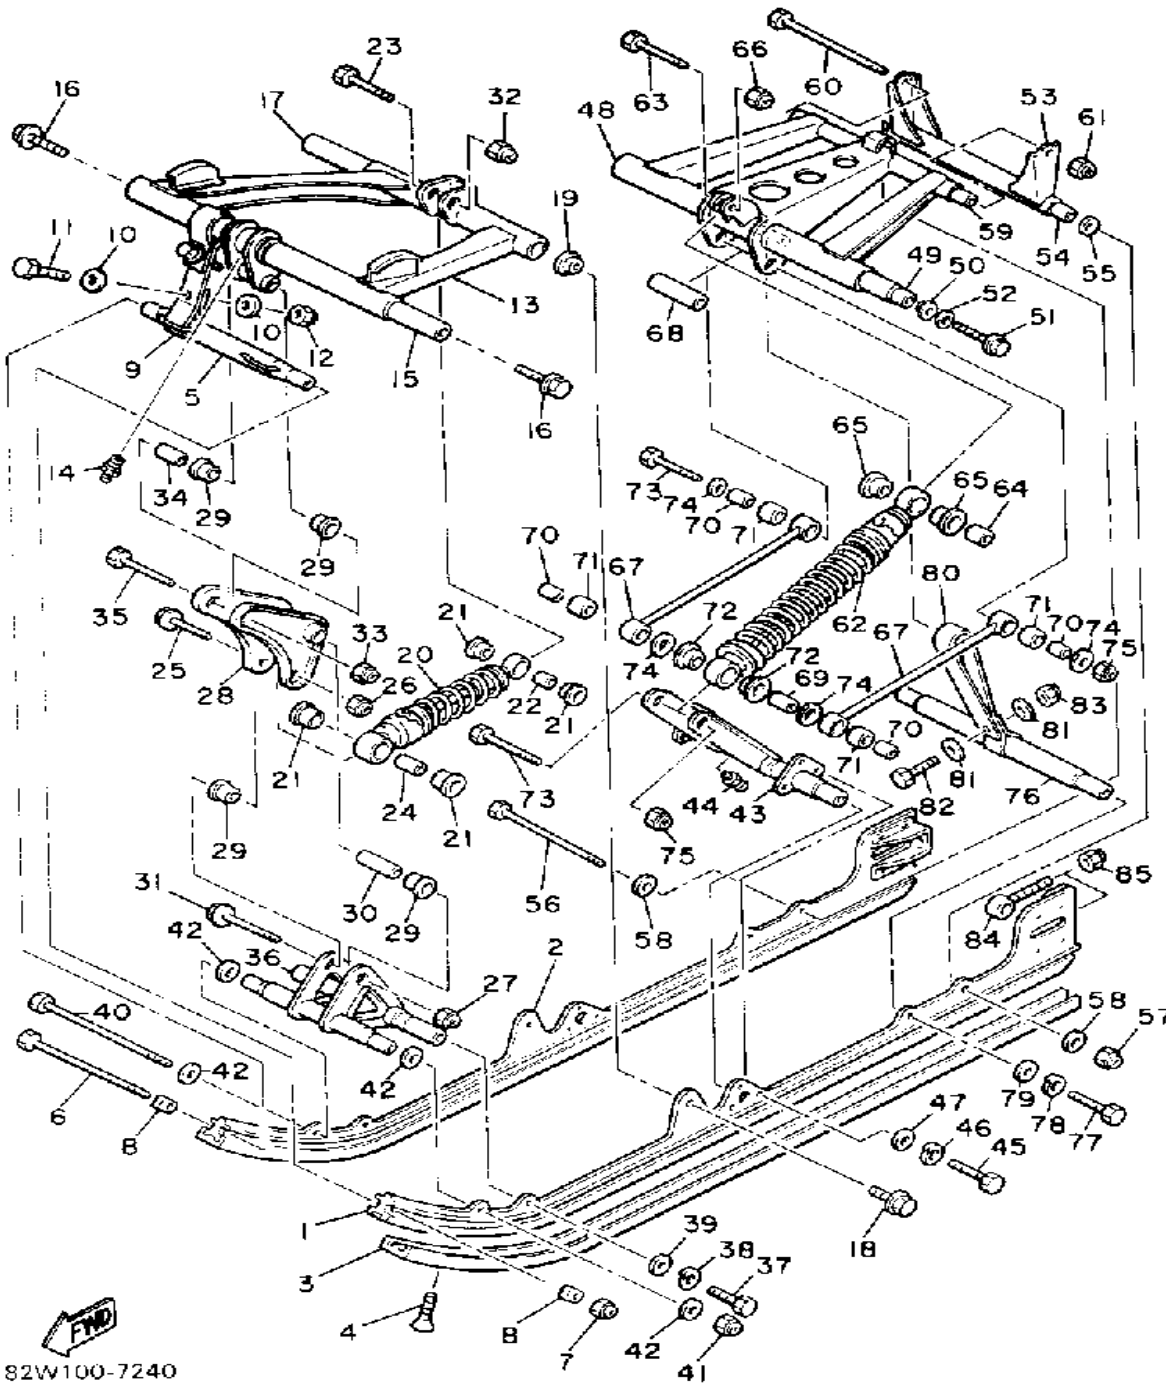

TRACK SUSPENSION 2

82W100-7240

Ref. No.	Part Number	Description	Qty	Remarks
1	88R-47411-02-00	FRAME, SLIDING 1	1	
2	88R-47412-02-00	FRAME, SLIDING 2	1	
3	8R9-47421-00-00	RUNNER, SLIDING 1	2	
4	90151-06010-00	SCREW, COUNTERSUNK	2	
5	8U7-47415-00-00	BRACKET 1	1	
6	97022-08255-00	BOLT	1	
7	95712-08300-00	NUT, LOCK	1	
8	8U7-47359-00-00	WASHER	2	
9	8U7-47495-00-00	STOPPER 1	2	
10	90201-06407-00	WASHER, PLATE (90201-06747-00)	8	
11	97011-06025-00	BOLT (97001-06025)	4	
12	95701-06300-00	NUT, NYLON	4	
13	8U7-47331-00-00	ARM, PIVOT 1	1	
14	93700-06M03-00	NIPPLE, GREASE	1	
15	885-47465-02-00	SHAFT 1	1	
16	90109-10771-00	BOLT	2	
17	82M-47485-01-00	SHAFT 3	1	
18	95811-10030-00	BOLT, FLANGE	2	
19	90387-105G6-00	COLLAR	2	
20	8V9-47481-00-00	SHOCK ABSORBER 2	1	
21	90387-123G4-00	COLLAR	4	
22	90387-08775-00	COLLAR	1	
23	90101-08557-00	BOLT	1	
24	90387-086G1-00	COLLAR	1	
25	97522-08765-00	BOLT (97022-08065)	1	
26	95712-08300-00	NUT, LOCK	1	
27	95611-08100-00	NUT, U	1	
28	8U7-47464-00-00	BRACKET 6	1	

CONTINUED ON NEXT FRAME ➤