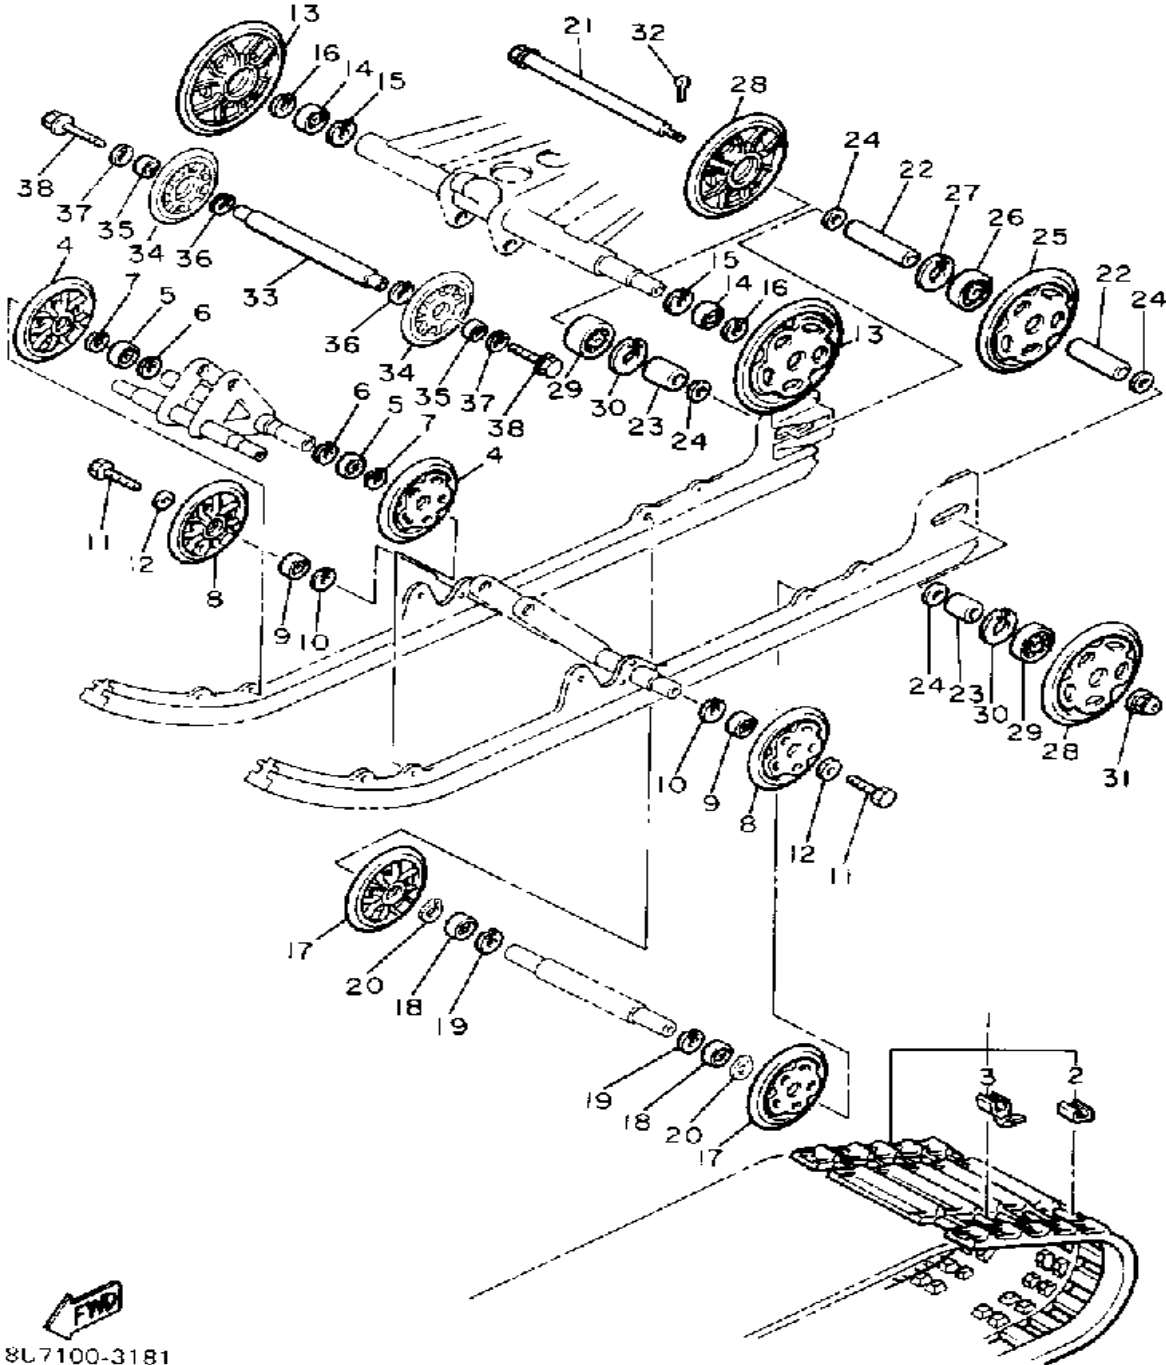

TRACK SUSPENSION 1

Ref. No.	Part Number	Description	Qty	Remarks
29	93306-20417-00	BEARING (B62042RS)	2	
30	99009-47500-00	CIRCLIP	2	
31	95601-14200-00	NUT, U	1	
32	91401-30030-00	PIN, COTTER	1	
33	8L1-47461-00-00	IDLER	1	
34	8H8-47320-00-00	SUSPENSION WHEEL COMP.	2	
35	93306-00441-00	BEARING (89A) (B6004RS)	2	
36	99009-42500-00	CIRCLIP	2	
37	99009-20400-00	CIRCLIP	2	
38	95816-08018-00	BOLT, FLANGE	2	

8L7100-3181

Not For Resale
www.SmallEngineDiscount.com