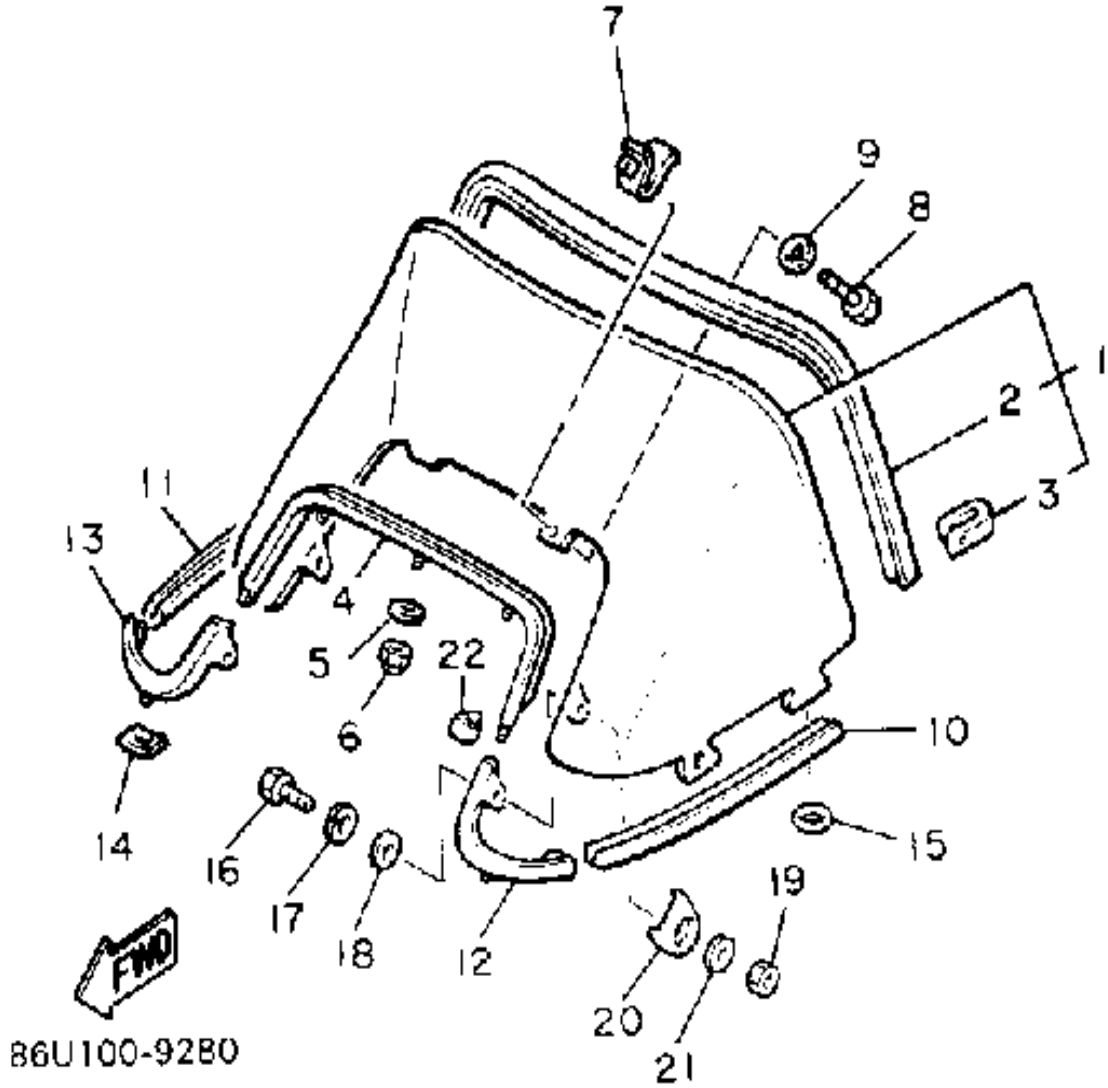

WINDSHIELD

86U100-9280

Ref. No.	Part Number	Description	Qty	Remarks
1	8L0-77210-00-XX	WINDSHIELD (8L0-77210-00) ..	1	
2	87S-77213-00-00	. TRIM, UPPER	1	
3	80V-77223-00-00	. FASTENER	2	
4	8L0-77214-00-00	TRIM, lower	1	
5	92901-05600-00	WASHER, PLATE	3	
6	95701-05300-00	NUT, NYLON	3	
7	8K4-77222-00-00	BRACKET, WNDSHLD R	1	
8	97011-06010-00	BOLT	1	
9	92995-06100-00	WASHER, SPRING	1	
10	8L0-77215-00-00	TRIM 3	1	
11	8L0-77216-00-00	TRIM 4	1	
12	8L0-77225-00-00	TRIM 5	1	
13	8L0-77226-00-00	TRIM 6	1	
14	90183-05019-00	NUT, SPRING	2	
15	82H-77223-00-00	FASTNER	4	
16	97001-05016-00	BOLT (97002-05016-00)	2	
17	92990-05100-00	WASHER, SPRING	2	
18	90201-05033-00	WASHER, PLATE	1	
19	95306-05800-00	NUT (CROWN)	2	
20	8L9-77116-00-00	WASHER, special	2	
21	90201-06643-00	WASHER, PLATE	2	
22	8L0-77136-00-00	CLAMP 2	2	

Not For Resale

www.SmallEngineDiscount.com