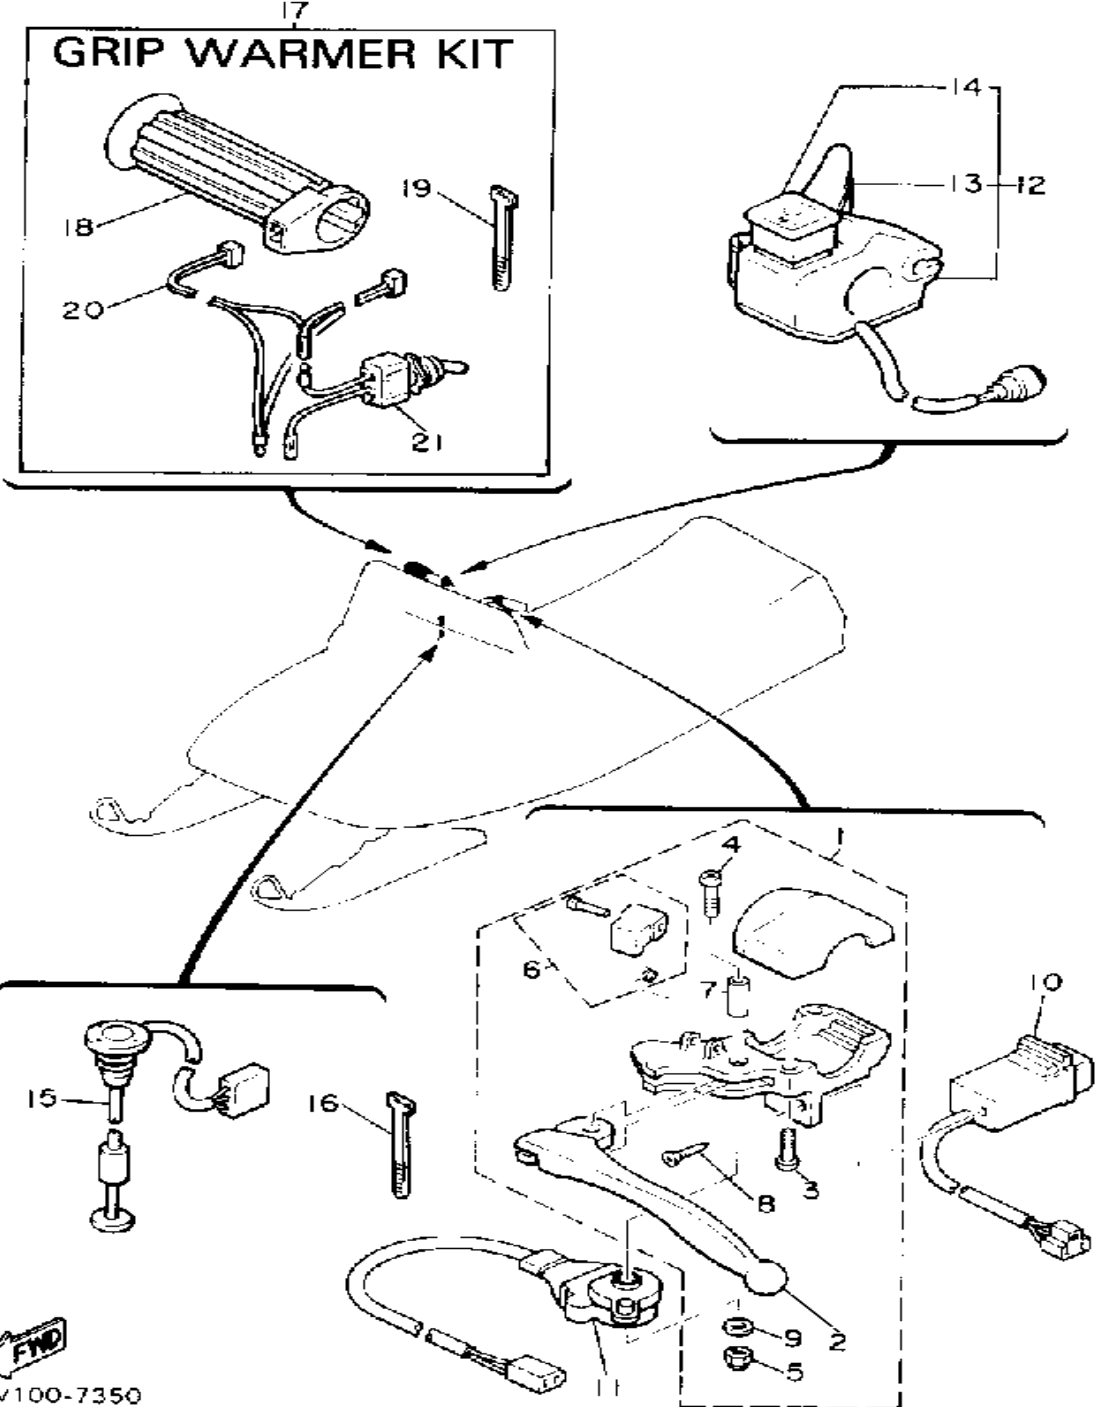

HANDLE SWITCH - LEVER

Ref. No.	Part Number	Description	Qty	Remarks
1	88R-W8291-00-00	LEVER HOLDER ASSEMBLY (LEFT)	1	
2	8H8-83912-00-00	. LEVER 1	1	
3	90157-05027-00	. SCREW, PAN HEAD	2	
4	98501-05040-00	. SCREW, PAN HEAD (98502-05040)	1	
5	95701-05300-00	. NUT, NYLON	1	
6	82A-83930-00-00	. LEVER LOCK ASSEMBLY	1	
7	802-83913-00-00	. COLLAR, LEVER 1	1	
8	97780-30312-00	. SCREW, tapping	2	
9	92990-05200-00	. WASHER, PLAIN	1	
10	8H8-83950-01-00	BEAM SWITCH ASSEMBLY (8K4-83950-01-00)	1	
11	88R-82530-00-00	STOP SWITCH ASSEMBLY	1	
12	84R-82720-00-00	LEVER HOLDER ASSEMBLY (RIGHT)	1	
13	8V0-42138-00-00	. LEVER, THROTTLE	1	
14	84R-82575-09-00	. ENGINE STOP SWITCH ASSEMBLY	1	
15	4A5-85720-00-00	OIL LVL GAUGE ASSEMBLY (8K2-85720-00)	1	
16	341-26397-01-00	BAND	1	
17	ø80-KW262-60-00	UNAVAILABLE IN PRICE BOOK	1	AP
18	80K-2626A-00-00	. GRIP, WARMER	2	
19	437-83936-01-00	. BAND, SWITCH CORD	2	
20	80X-82318-00-00	. WIRE, SUB-LEAD	2	
21	82J-82917-00-00	. SWITCH	1	

82W100-7350

Not For Resale
www.SmallEngineDiscount.com