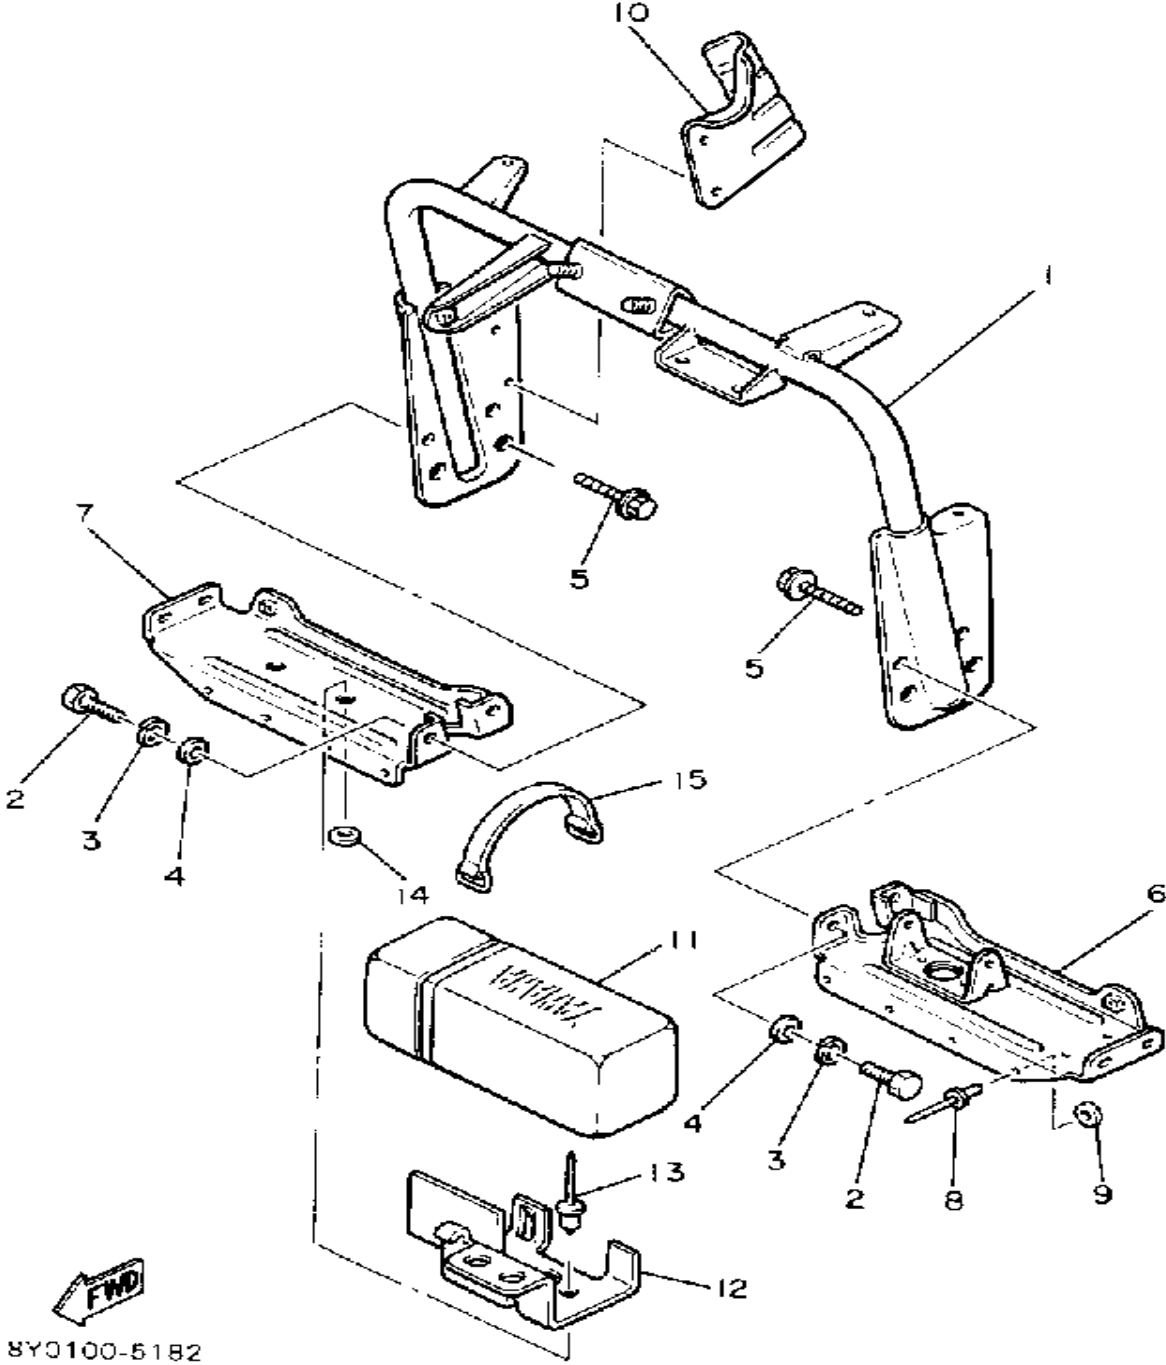

STEERING GATE

8Y0100-5182

Ref. No.	Part Number	Description	Qty	Remarks
1	8K4-23871-00-00	GATE, STEERING	1	
2	97313-06016-00	BOLT, HEXAGON	4	
3	92995-06100-00	WASHER, SPRING	4	
4	92901-06600-00	WASHER	4	
5	95816-08016-00	BOLT, FLANGE	4	
6	8L8-23883-00-00	BRACKET 3	1	
7	8L8-23884-00-00	BRACKET 4	1	
8	90267-48053-00	RIVET, BLIND	8	
9	90201-04325-00	WASHER, PLATE	8	
10	8K4-23886-00-00	BRACKET 6	1	
11	8U9-28100-00-00	TOOL KIT (8V9-28100-00)	1	
12	8U5-21945-00-00	BRACKET, TL BX FTNG (8N8-21945-01)	1	
13	90267-48079-00	RIVET, BLIND	2	
14	90201-04325-00	WASHER, PLATE	2	
15	4J2-82131-01-00	BAND, BATTERY	1	

Not For Resale
www.SmallEngineDiscount.com