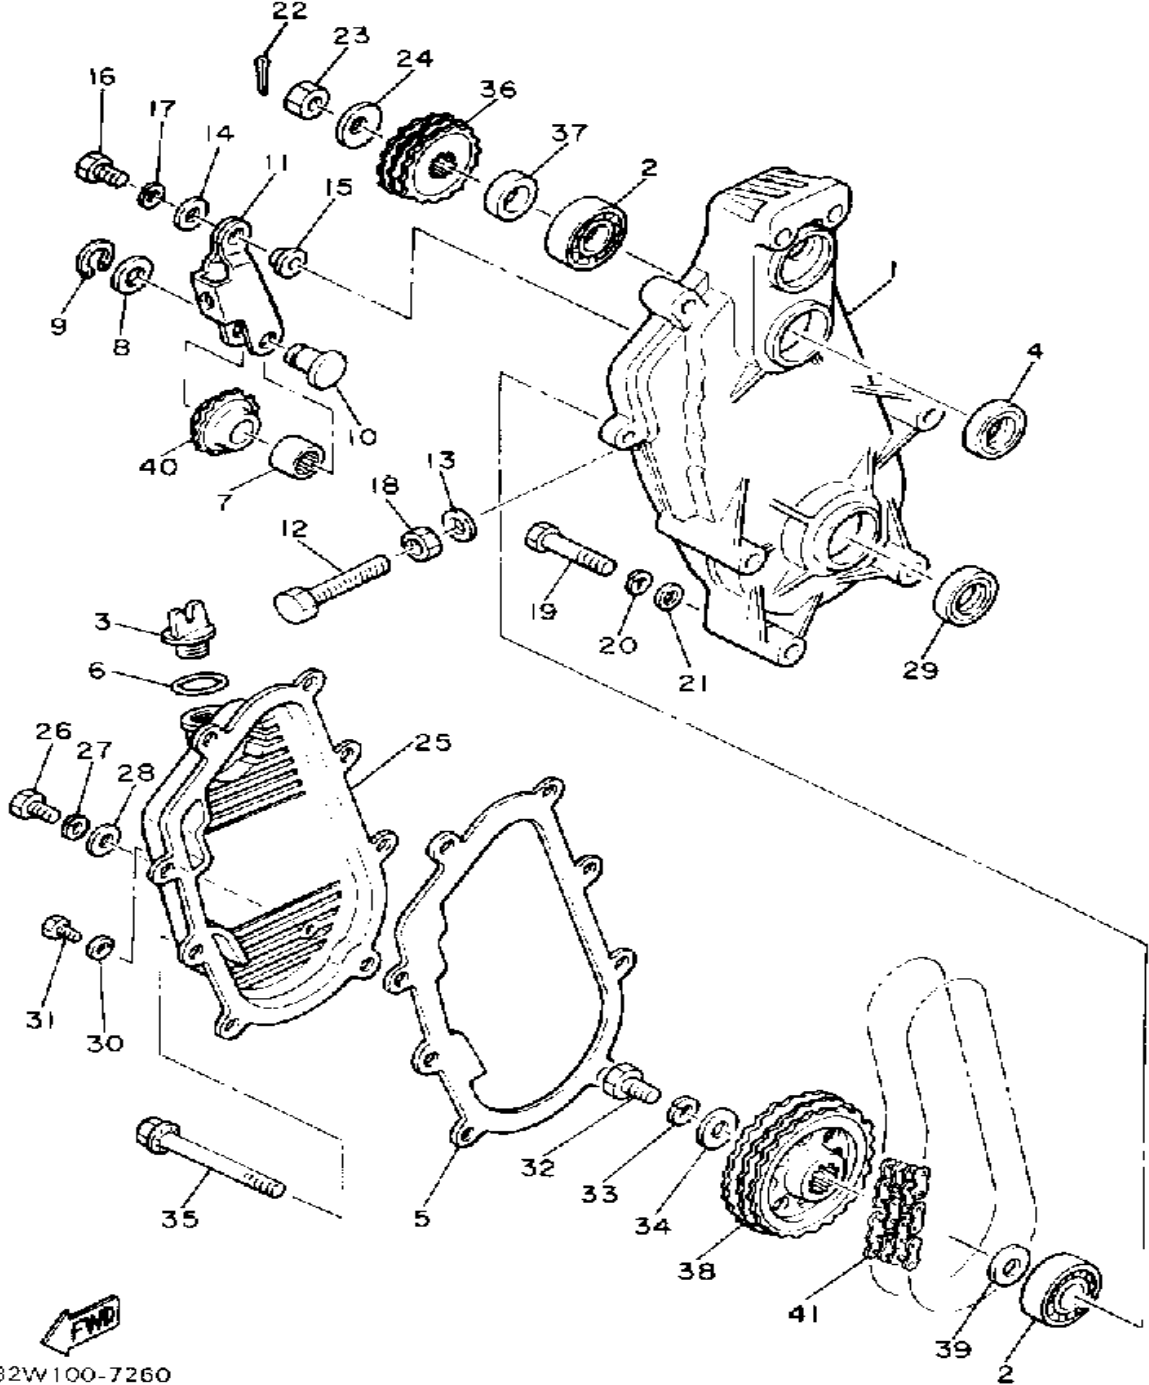

TRACK DRIVE 2

Ref. No.	Part Number	Description	Qty	Remarks
41	94890-05070-00	CHAIN	1	AP

82W100-7260

Not For Resale
www.SmallEngineDiscount.com