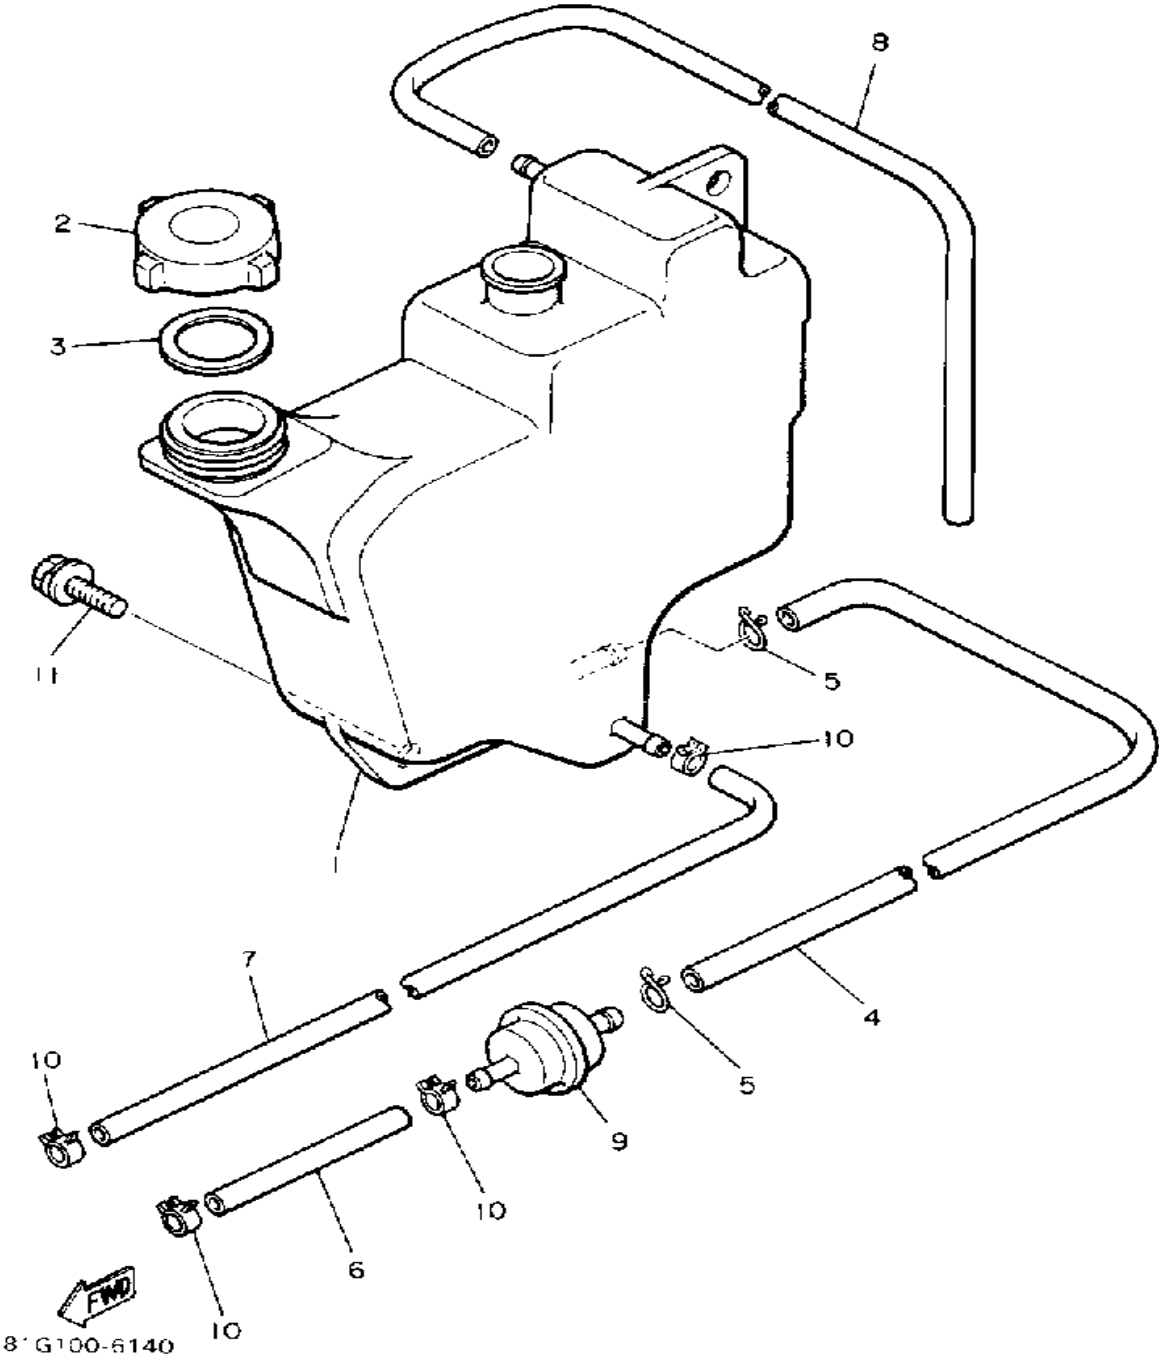

OIL TANK

Ref. No.	Part Number	Description	Qty	Remarks
1	86U-21751-00-00	TANK, OIL (8L8-21751-00)	1	
2	863-21771-00-00	BODY, CAP	1	
3	90430-31003-00	GASKET	1	
4	90446-11157-00	HOSE	1	
5	90467-11009-00	CLIP	2	
6	90446-09068-00	HOSE	1	
7	91A30-05045-00	TUBE, FLEXIBLE VINYL	1	
8	90446-09013-00	HOSE (90446-09079)	1	
9	8G8-13410-00-00	STRAINER HOUSING ASSEMBLY	1	
10	90467-09026-00	CLIP	4	
11	90119-06063-00	BOLT, WITH WASHER	2	

Not For Resale

www.SmallEngineDiscount.com