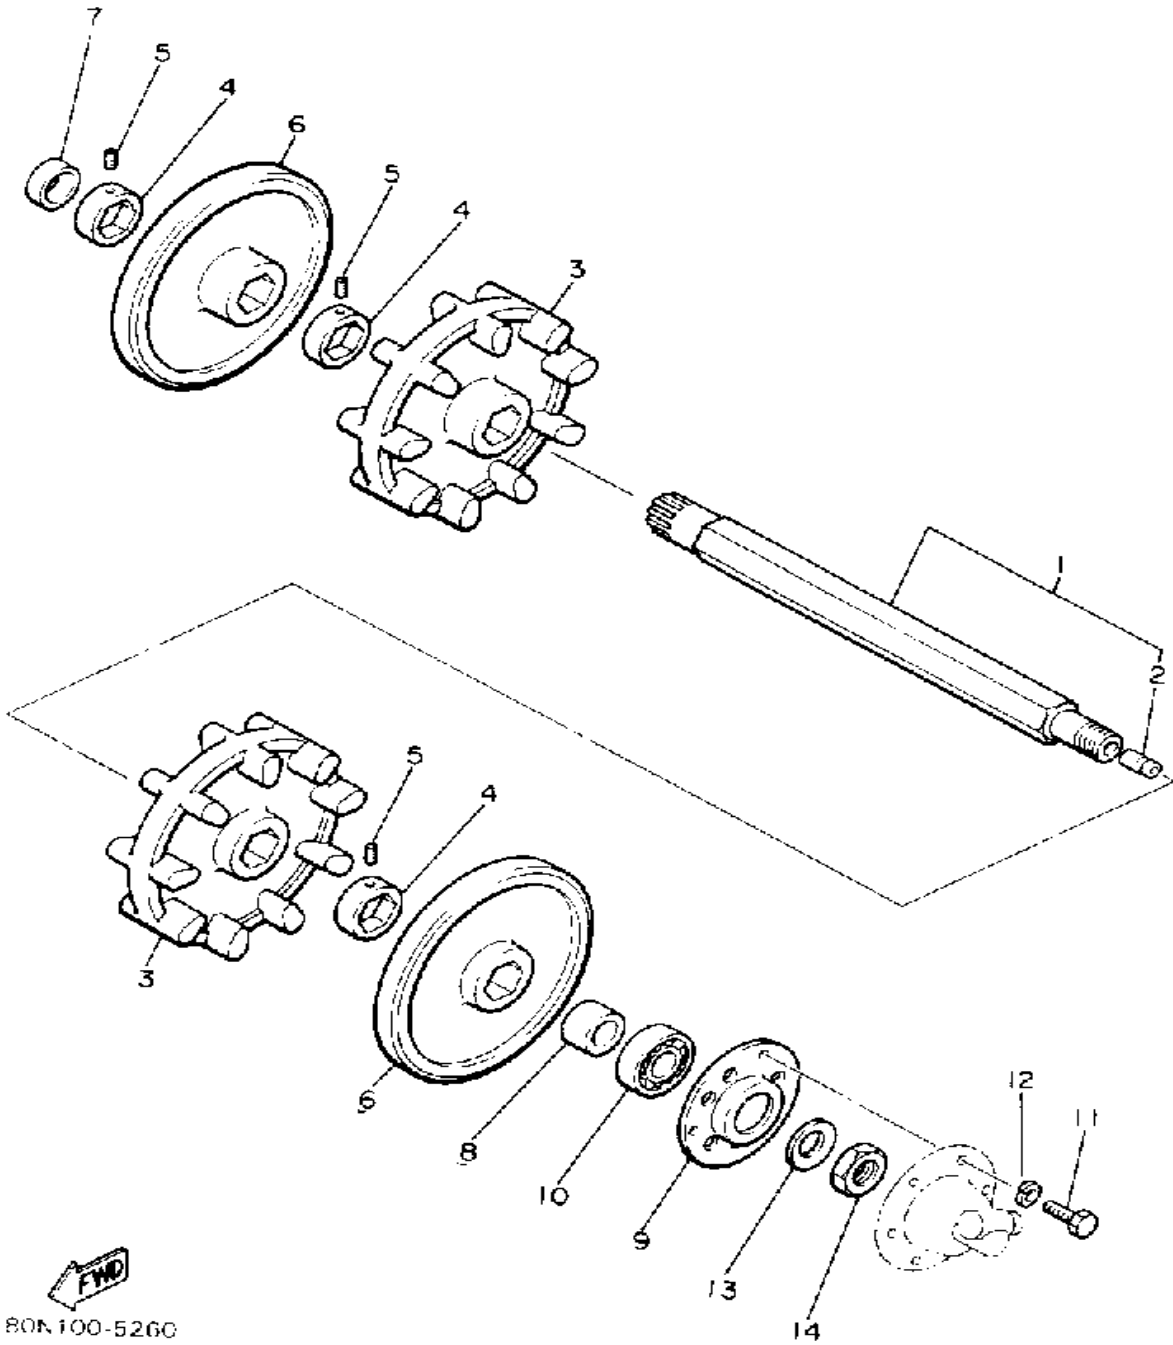

TRACK DRIVE 1

Ref. No.	Part Number	Description	Qty	Remarks
1	8L0-W4751-00-00	AXLE, FRONT	1	
2	8K4-47577-00-00	. CONNECTOR	1	
3	8R6-W4753-01-00	WHEEL, SPROCKET 1	2	
4	8K1-47526-00-00	COLLAR	3	
5	90113-06039-00	BOLT, SET	3	
6	8L9-47534-01-00	WHEEL, GUIDE 1	2	
7	90387-514Y2-00	COLLAR	2	
8	90387-220A6-00	COLLAR	1	
9	8K4-47551-00-00	HOUSING, FRONT AXLE	1	
10	93306-00420-00	BEARING (B6004)	1	
11	97011-08016-00	BOLT	3	
12	92990-08100-00	WASHER	3	
13	90208-22001-00	WASHER, CONICAL SPRING	1	
14	90170-22094-00	NUT	1	

80N.100-5260

Not For Resale
www.SmallEngineDiscount.com