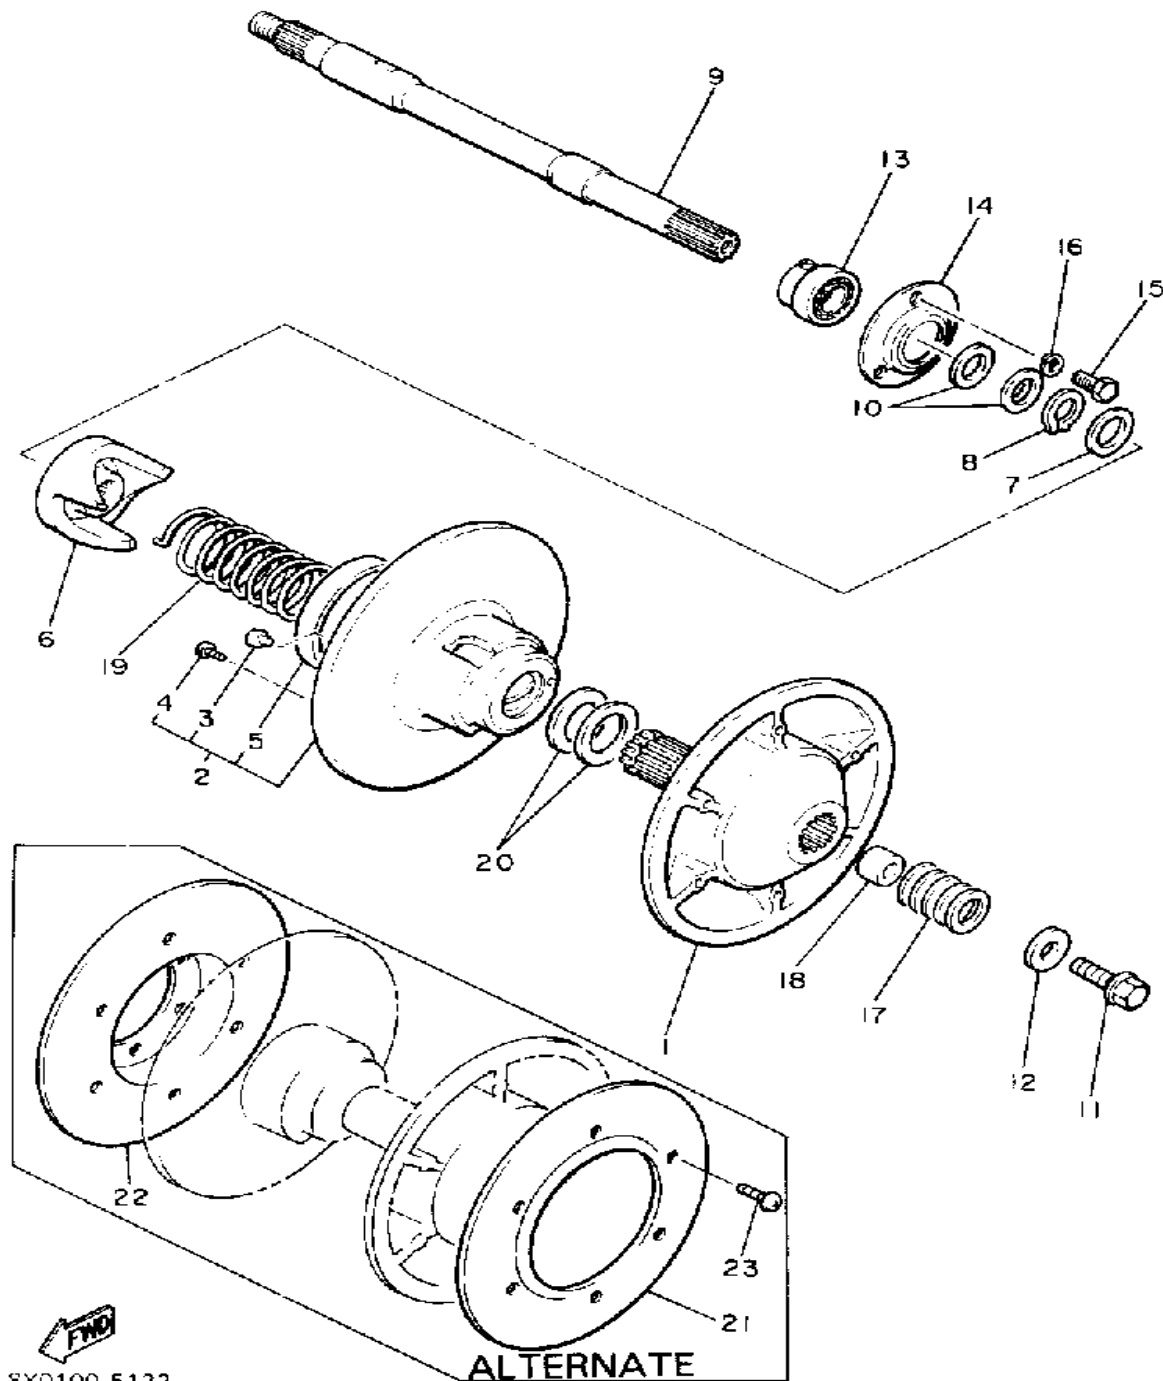

SECONDARY SHEAVE

Ref. No.	Part Number	Description	Qty	Remarks
1	80R-17660-01-00	SEC. FIXED SHEAVECOMP ...	1	
2	80R-17670-01-00	SEC.SLIDING SHEAVE	1	UR STD
	81G-17670-10-00	SEC SLIDING SHEAVE	1	AP
3	8X6-17688-00-00	. SHOE, RAMP	3	
4	90154-06036-00	. SCREW, BINDING	3	
5	90380-90117-00	. BUSH, SOLID	1	AP
	90380-90117-00	. BUSH, SOLID	1	UR STD
6	8U7-17684-01-00	SEAT, SEC SPRING	1	UR STD
	8V0-17684-00-00	SEAT, SECONDARY SPRING .	1	AP
7	90201-34684-00	WASHER, PLATE	1	
8	93440-34170-00	CIRCLIP	1	
9	82M-17681-00-00	SHAFT, SECONDARY	1	
10	90201-252F1-00	WASHER, PLATE (T0.5)	1	UR
	90201-25526-00	WASHER, PLATE (T2.0)	1	UR
	90201-25527-00	WASHER, PLATE (T1.0)	1	UR
11	90105-14175-00	BOLT, WASHER BASED	1	
12	90201-140A6-00	WASHER, PLATE	1	
13	8L8-17678-00-00	BEARING	1	
14	8K4-47631-01-00	HOUSING, BEARING	1	
15	97011-08016-00	BOLT	3	
16	92990-08100-00	WASHER	3	
17	90201-222F0-00	WASHER, PLATE (T0.5)	1	UR
	90201-225A4-00	WASHER, PLATE (T1.0)	1	UR STD
18	90387-147A8-00	COLLAR	1	
19	90508-50571-00	SPRING, TORSION	1	
20	90201-345G2-00	WASHER, PLATE	2	
21	81H-17665-00-00	PLATE 1	1	AP
22	81H-17675-00-00	PLATE 2	1	AP
23	90150-05022-00	SCREW ROUND HEAD	12	AP

8YD100-5122

Not For Resale

www.SmallEngineDiscount.com