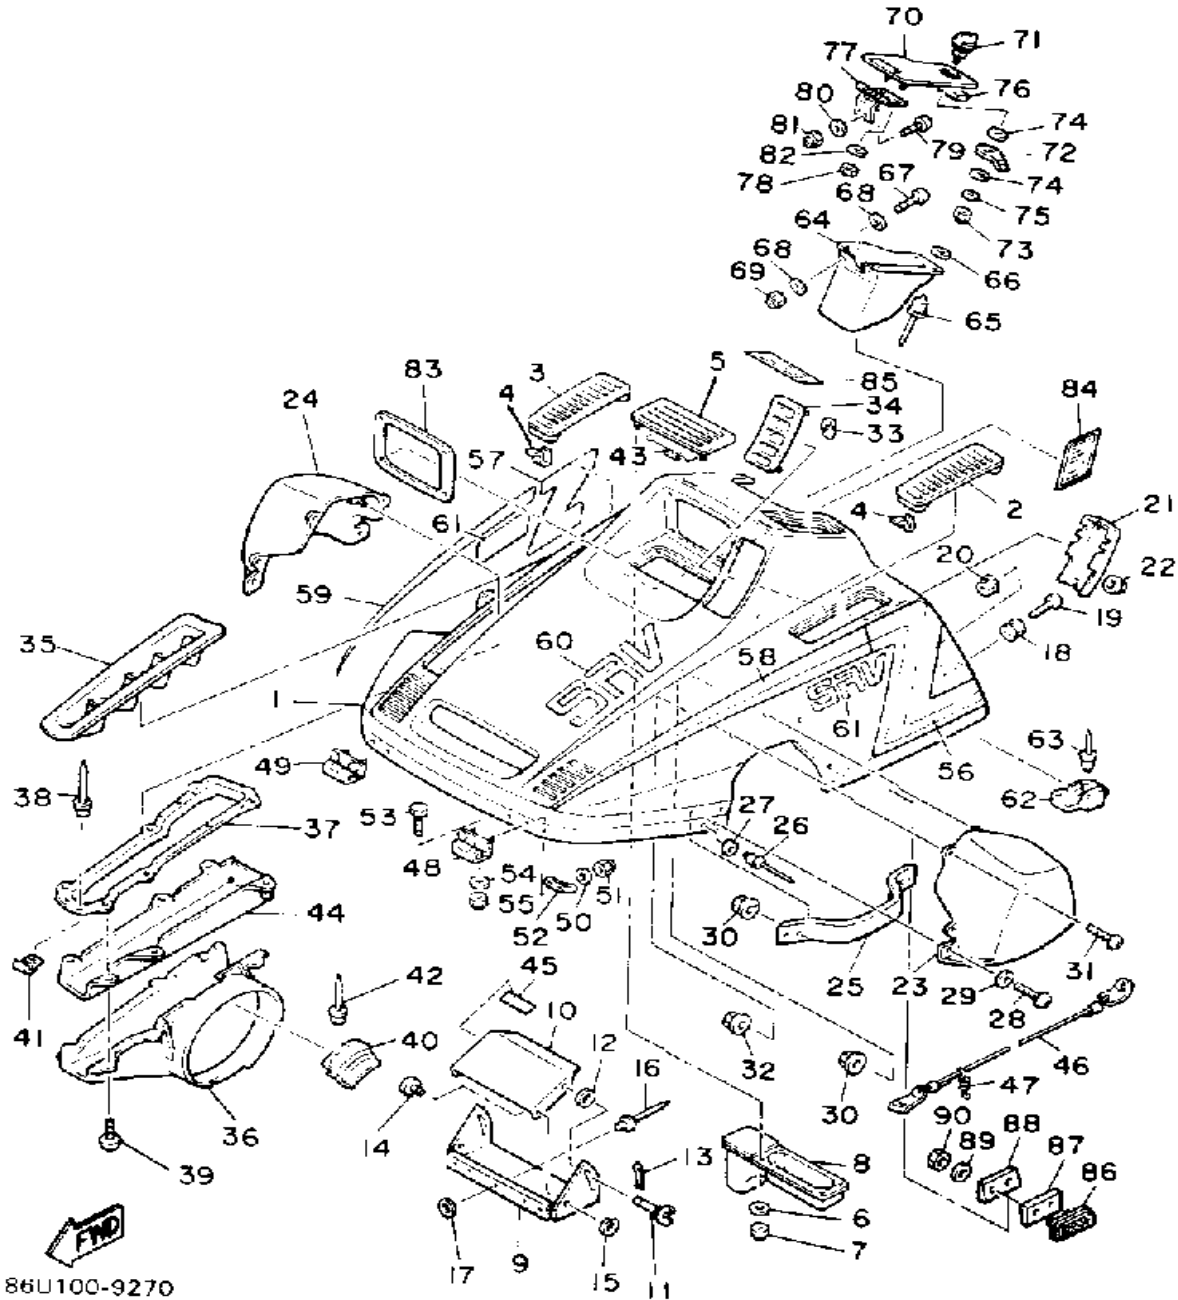

SHROUD

Ref. No.	Part Number	Description	Qty	Remarks
88	87K-8511F-00-00	BASE, REFLECTOR 3	2	
89	92901-05600-00	WASHER, PLATE	4	
90	95701-05300-00	NUT, NYLON	4	

Not For Resale
www.SmallEngineDiscount.com