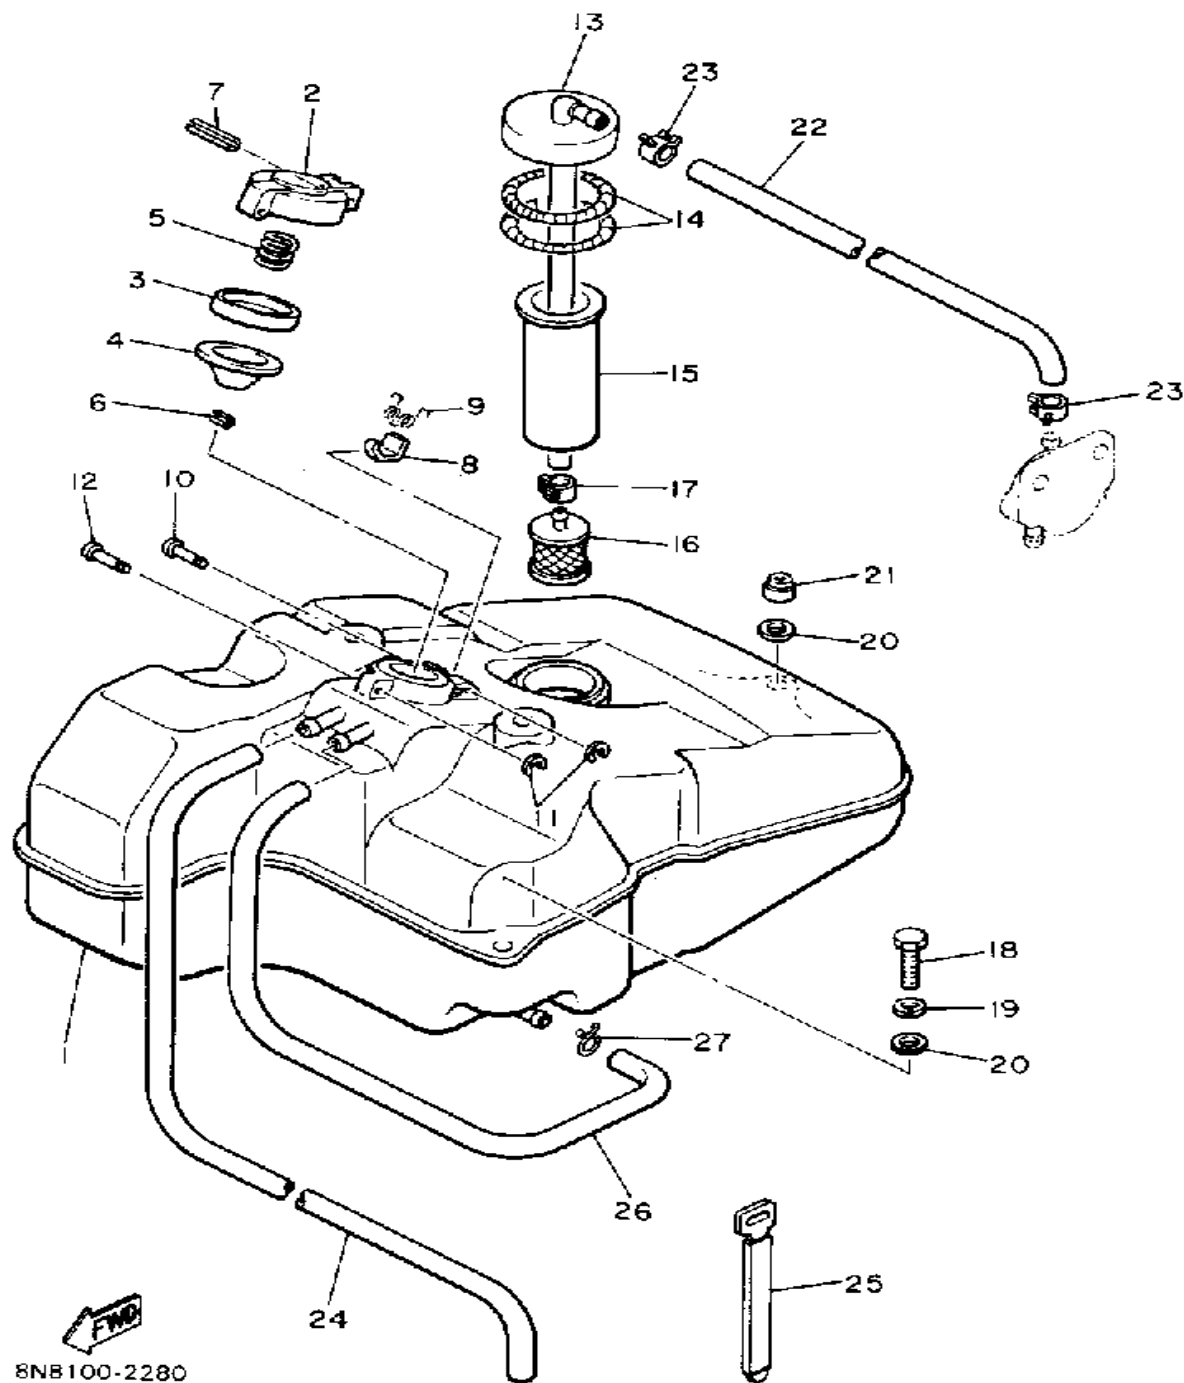

FUEL TANK

8NB100-2280

Ref. No.	Part Number	Description	Qty	Remarks
1	86P-24111-01-00	FUEL TANK (8K4-24111-01) ...	1	
2	813-24611-01-00	BODY, CAP	1	
3	813-24613-01-00	DISC, CAP	1	
4	8F7-24641-00-00	GASKET, CAP 1	1	
5	90501-20130-00	SPRING, COMPRESSION	1	
6	91609-30016-00	PIN, SPRING	1	
7	91609-25032-00	PIN, SPRING	1	
8	83M-24628-00-00	HOOK	1	
9	90508-10715-00	SPRING, TORSION	1	
10	90249-03017-00	PIN	1	
11	93430-02001-00	CIRCLIP	2	
12	90249-03016-00	PIN, SPEC'L SHAPE	1	
13	83R-24335-00-00	PIPE, SUCTION 1	1	
14	90506-06065-00	SPRING, TENSION	2	
15	8K4-24336-00-00	PIPE, SUCTION 2	1	
16	8H5-24560-00-00	FILTER ASSEMBLY	1	
17	90467-11028-00	CLIP	1	
18	97312-08025-00	BOLT (97012-08025)	2	
19	92990-08100-00	WASHER	2	
20	90201-087A9-00	WASHER, PLATE	3	
21	95712-08300-00	NUT, LOCK	1	
22	91A20-07070-00	HOSE	1	
23	90467-11028-00	CLIP	2	
24	90446-09155-00	HOSE	1	
25	341-26397-01-00	BAND	2	
26	90446-09013-00	HOSE (90446-09079)	1	
27	90467-09026-00	CLIP	1	

Not For Resale

www.SmallEngineDiscount.com