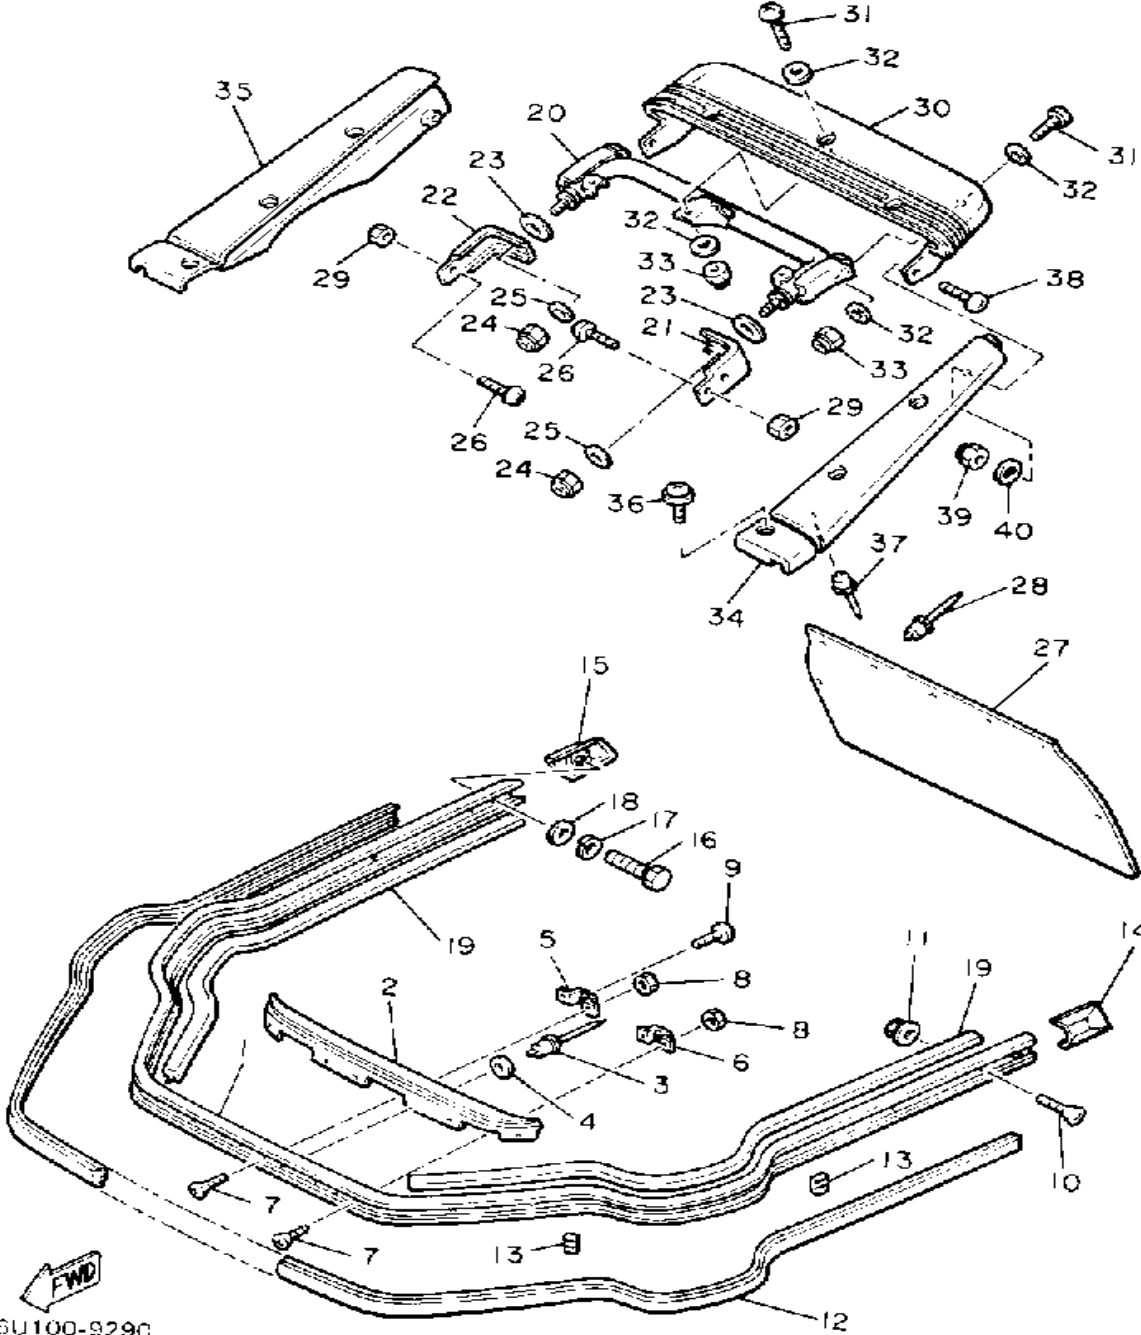

BUMPER

86U100-9290

Ref. No.	Part Number	Description	Qty	Remarks
29	95601-06200-00	NUT, U FLANGE	4	
30	8M6-77542-00-00	BUMPER, REAR 2	1	
31	98906-05016-00	SCREW, BIND	5	
32	90201-05721-00	WASHER, PLATE	10	
33	95701-05300-00	NUT, NYLON	5	
34	8M6-77543-00-00	BUMPER, REAR 3	1	
35	8M6-77544-00-00	BUMPER, REAR 4	1	
36	90159-05083-00	SCREW, WITH WASHER	6	
37	90267-48086-00	RIVET, BLIND	4	
38	98906-06025-00	SCREW, BIND	2	
39	95701-06300-00	NUT, NYLON	2	
40	92990-06200-00	WASHER	2	

Not For Resale
www.SmallEngineDiscount.com