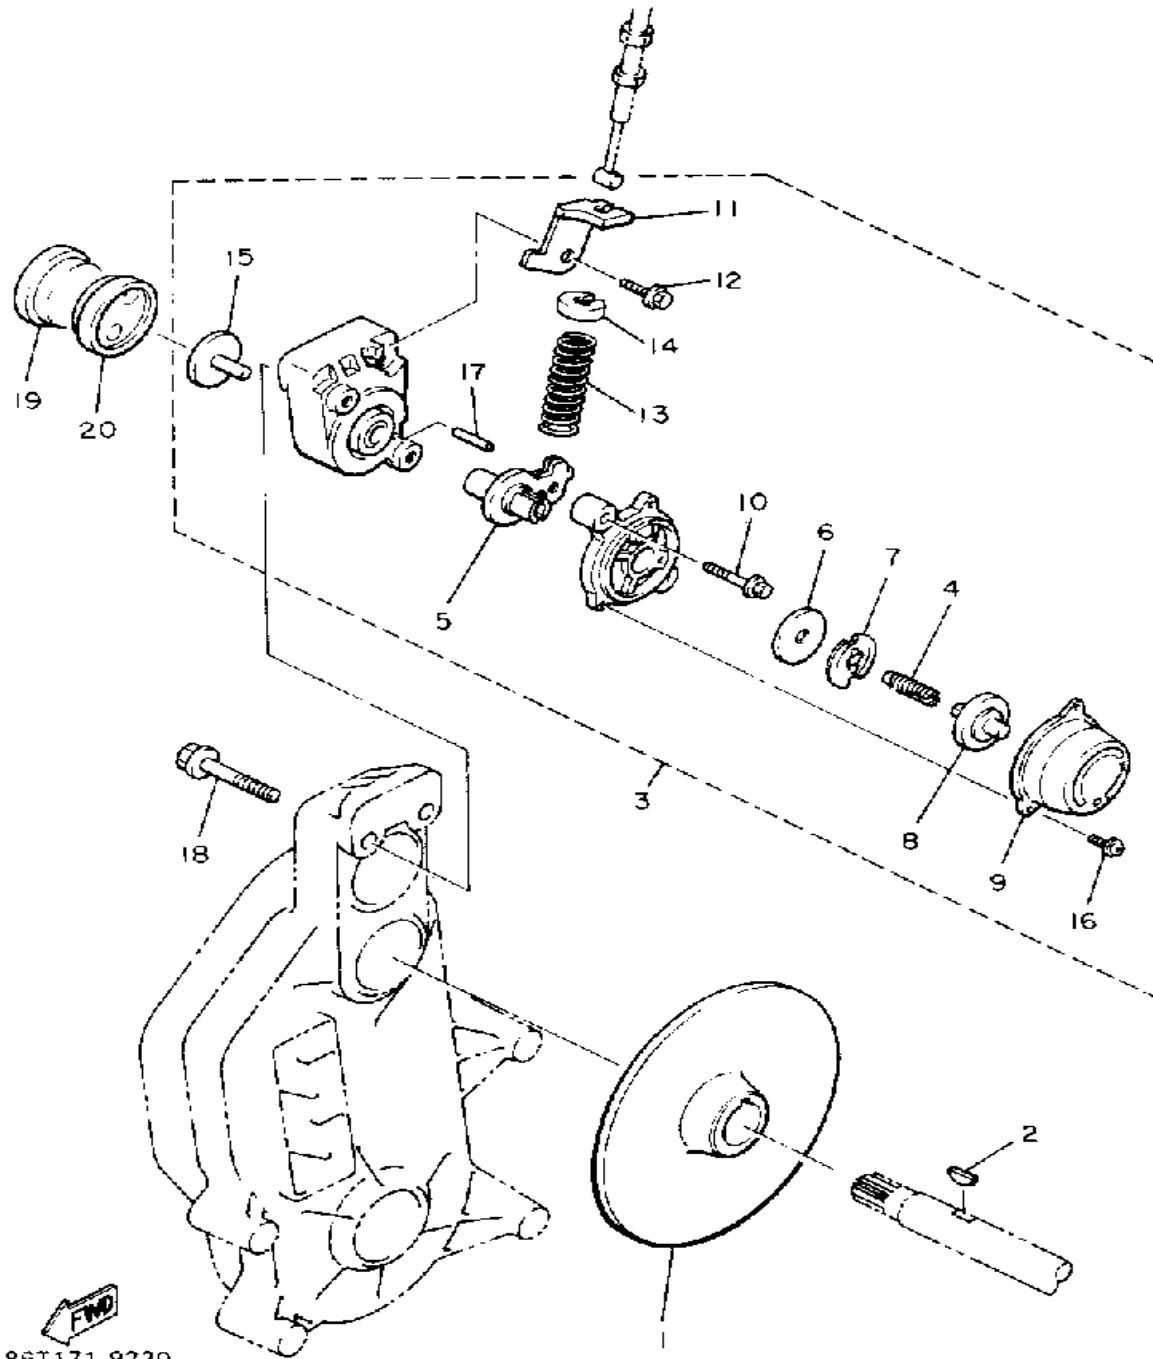

BRAKE

86T171-9220

Ref. No.	Part Number	Description	Qty	Remarks
1	8L8-25831-00-00	DISC, BRAKE (R)	1	
2	8J7-25848-00-00	KEY	1	
3	86M-25730-01-00	CALIPER BODY COMP 1	1	
4	86M-25738-00-00	. SCREW, ADJUSTING 1	1	
5	86M-25726-00-00	. LEVER, BRAKE	1	
6	86M-25827-00-00	. SHIM, CALIPER	1	
7	86M-25773-00-00	. LOCK, ONE WAY 2	1	
8	86M-25771-00-00	. RATCHET, ADJUSTING	1	
9	86M-25772-00-00	. COVER	1	
10	86M-25818-00-00	. BOLT, CALIPER	2	
11	86M-25721-00-00	. BRACKET, CALIPER	1	
12	86M-25826-00-00	. BOLT 3	1	
13	86M-25743-00-00	. SPRING, COMPRESSION	1	
14	86M-25714-00-00	. STOPPER, SPRING	1	
15	86M-25733-00-00	. PLATE, BACK UP	1	
16	86M-25833-00-00	. BOLT, FITTING	2	
17	86M-25744-00-00	. PIN 2	1	
18	95811-10050-00	BOLT, FLANGE (95812-10050-00)	2	
19	84X-25811-01-00	PAD, CALIPER 2	1	
20	86M-25811-08-00	PAD, CALIPER 2 (86M-25811-01-00)	1	

Not For Resale

www.SmallEngineDiscount.com