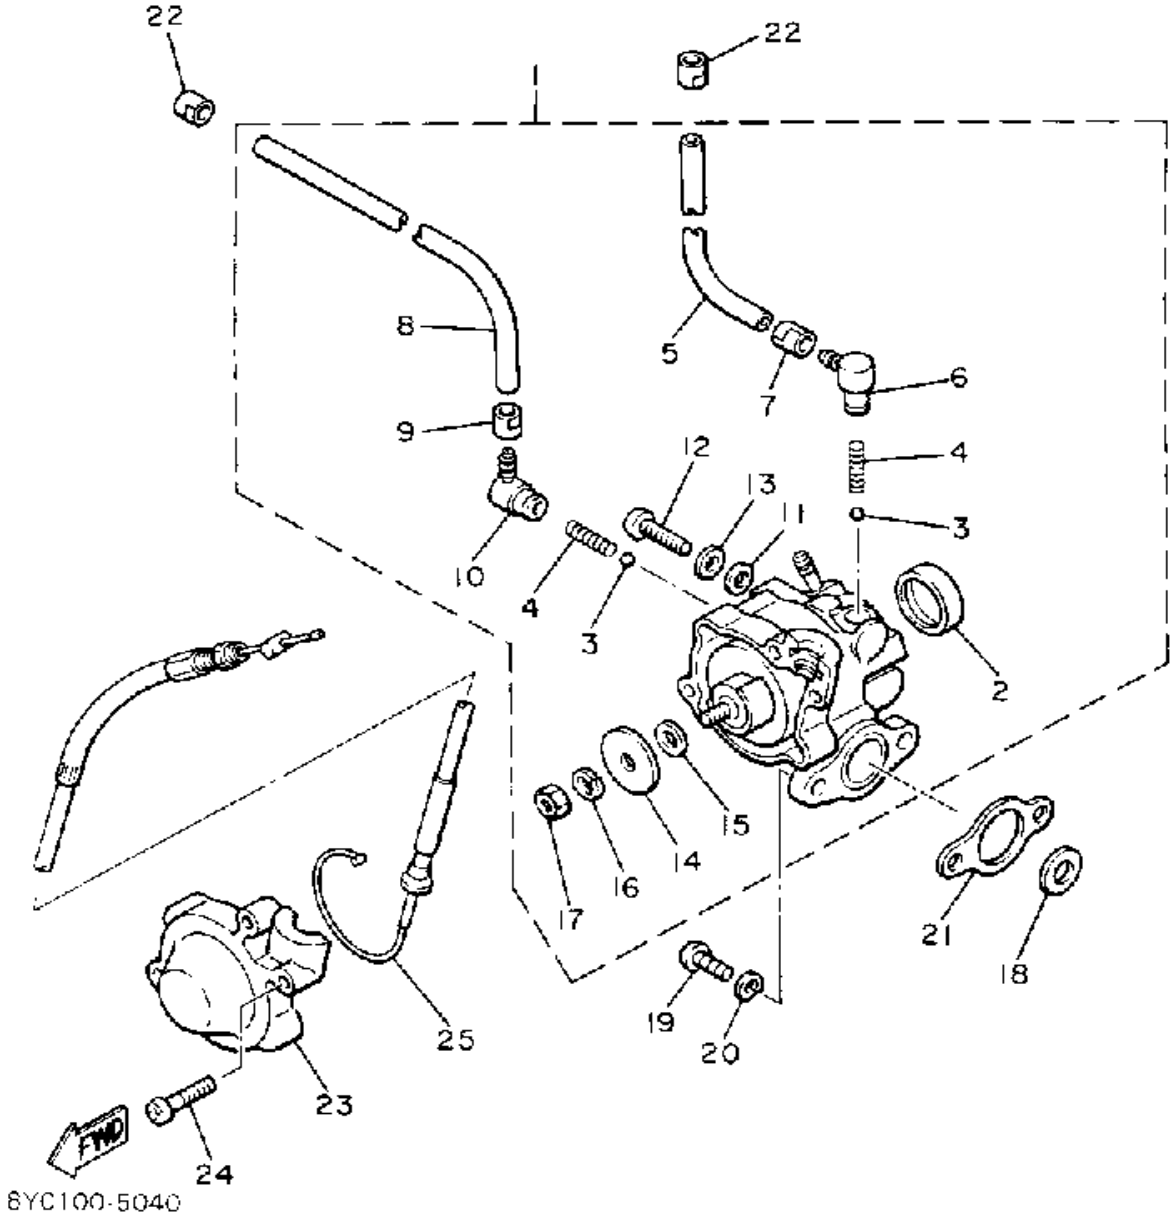

81G 00-5030

OIL PUMP

Ref. No.	Part Number	Description	Qty	Remarks
1	8V8-13101-00-00	OIL PUMP ASSEMBLY	1	
2	90338-21100-00	. PLUG	1	
3	93505-32002-00	. BALL	2	
4	90501-02018-00	. SPRING, COMPRESSION	2	
5	90446-08210-00	. HOSE	1	
6	353-13552-01-00	. NOZZLE	1	
7	90468-02025-00	. CLIP	1	
8	90446-08204-00	. HOSE	1	
9	90468-02025-00	. CLIP	1	
10	353-13552-01-00	. NOZZLE	1	
11	90430-04004-00	. GASKET	1	
12	98902-04020-00	. SCREW, BIND	1	
13	92901-04600-00	. WASHER, PLATE	1	
14	137-13138-01-00	. PLATE, ADJUSTING	1	
15	137-13137-00-03	. SHIM (0.3T)	1	UR
	137-13137-00-05	. SHIM (0.5T)	1	UR
	137-13137-00-10	. SHIM (1.0T)	1	UR
16	92990-05100-00	. WASHER, SPRING	1	
17	95380-05600-00	. NUT	1	
18	90201-08624-00	WASHER, PLATE	1	
19	98580-05016-00	SCREW, PAN HEAD	2	
20	92990-05100-00	WASHER, SPRING	2	
21	3MT-13116-00-00	GASKET, PUMP CASE (8Y0-13116-00)	1	
22	90468-02025-00	CLIP	2	
23	8A5-13146-01-00	COVER, ADJUST PULLEY	1	
24	98506-04018-00	SCREW, PAN HEAD	3	
25	8L8-26320-02-00	PUMP CABLE ASSEMBLY	1	

8YC100-5040

PUMP DRIVE - GEAR

Ref. No.	Part Number	Description	Qty	Remarks
1	8H8-15416-00-00	COVER, OIL PUMP	1	
2	93101-10090-00	OIL SEAL	1	
3	821-13176-00-00	METAL, WORM SHAFT OUTER	1	
4	866-13175-00-00	SHAFT, WORM	1	
5	821-13188-00-00	GEAR, DRIVE (32T)	1	
6	90206-11016-00	WASHER, WAVE	1	
7	137-13148-00-00	PLATE, CAM THRUST	1	
8	99009-10400-00	CIRCLIP	1	
9	93603-22028-00	PIN, DOWEL	1	
10	813-17841-00-00	GEAR, DRIVEN (10T)	1	
11	821-17843-00-00	BUSH, DRIVEN GEAR OUTER	1	
12	93104-06033-00	OIL SEAL	1	
13	821-17818-02-00	GASKET	1	
14	821-17819-00-00	CAP, HOUSING	1	
15	98580-05010-00	SCREW, PAN HEAD	2	
16	8K4-15426-00-00	COVER, OIL PUMP 2	1	
17	99510-08016-00	PIN, DOWEL	2	
18	95811-06040-00	BOLT, FLANGE	1	
19	95811-06055-00	BOLT, FLANGE (95802-06055)	1	
20	8H8-13179-00-00	GEAR, IDLE (34T)	1	
21	93306-00002-00	BEARING (B6000RS)	1	
22	8G8-13342-00-00	SHAFT, IDLE GEAR	1	
23	90201-10119-00	WASHER, PLATE	2	
24	8K4-13119-00-00	SEAL, GREASE	1	