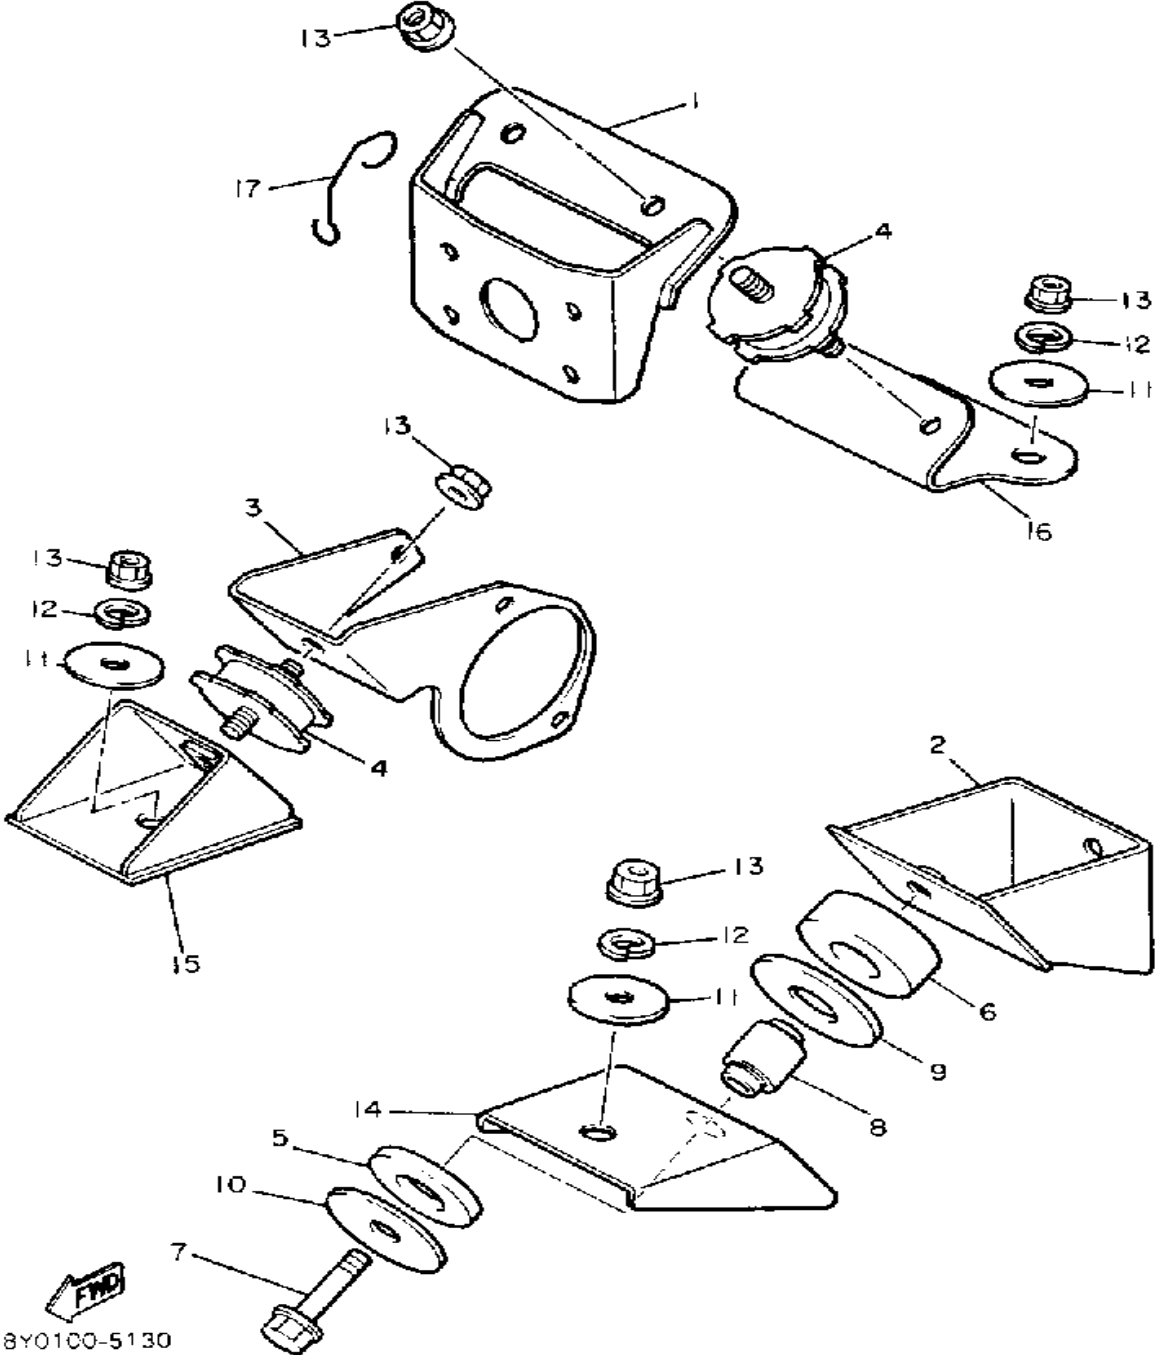

ENGINE BRACKET

Ref. No.	Part Number	Description	Qty	Remarks
1	8K4-21411-00-00	BRACKET, ENGINE 1	1	
2	8V9-21419-00-00	BRACKET, ENGINE 2	1	
3	8K4-21429-00-00	BRACKET, ENGINE 3	1	
4	8N8-21486-00-00	DAMPER 2	3	
5	8V9-21486-00-00	DAMPER 2	1	
6	8V9-21485-00-00	DAMPER, RUBBER 1	1	
7	95811-10045-00	BOLT, FLANGE	1	
8	90380-10129-00	BUSH, SOLID	1	
9	90201-257G7-00	WASHER, PLATE	1	
10	90201-107G8-00	WASHER, PLATE	1	
11	90201-10321-00	WASHER, PLATE	4	
12	92901-10100-00	WASHER, SPRING	4	
13	95701-10500-00	NUT, FLANGE (95702-10500)	7	
14	8V9-21417-00-00	BRACKET, FRT LWR 1 LOWER 1	1	
15	8H8-21418-01-00	BRACKET, FRONT LOWER 2	1	
16	8K4-21427-00-00	BRACKET, REAR LWR 1	1	
17	90464-16039-00	CLAMP	1	

8Y0100-5130