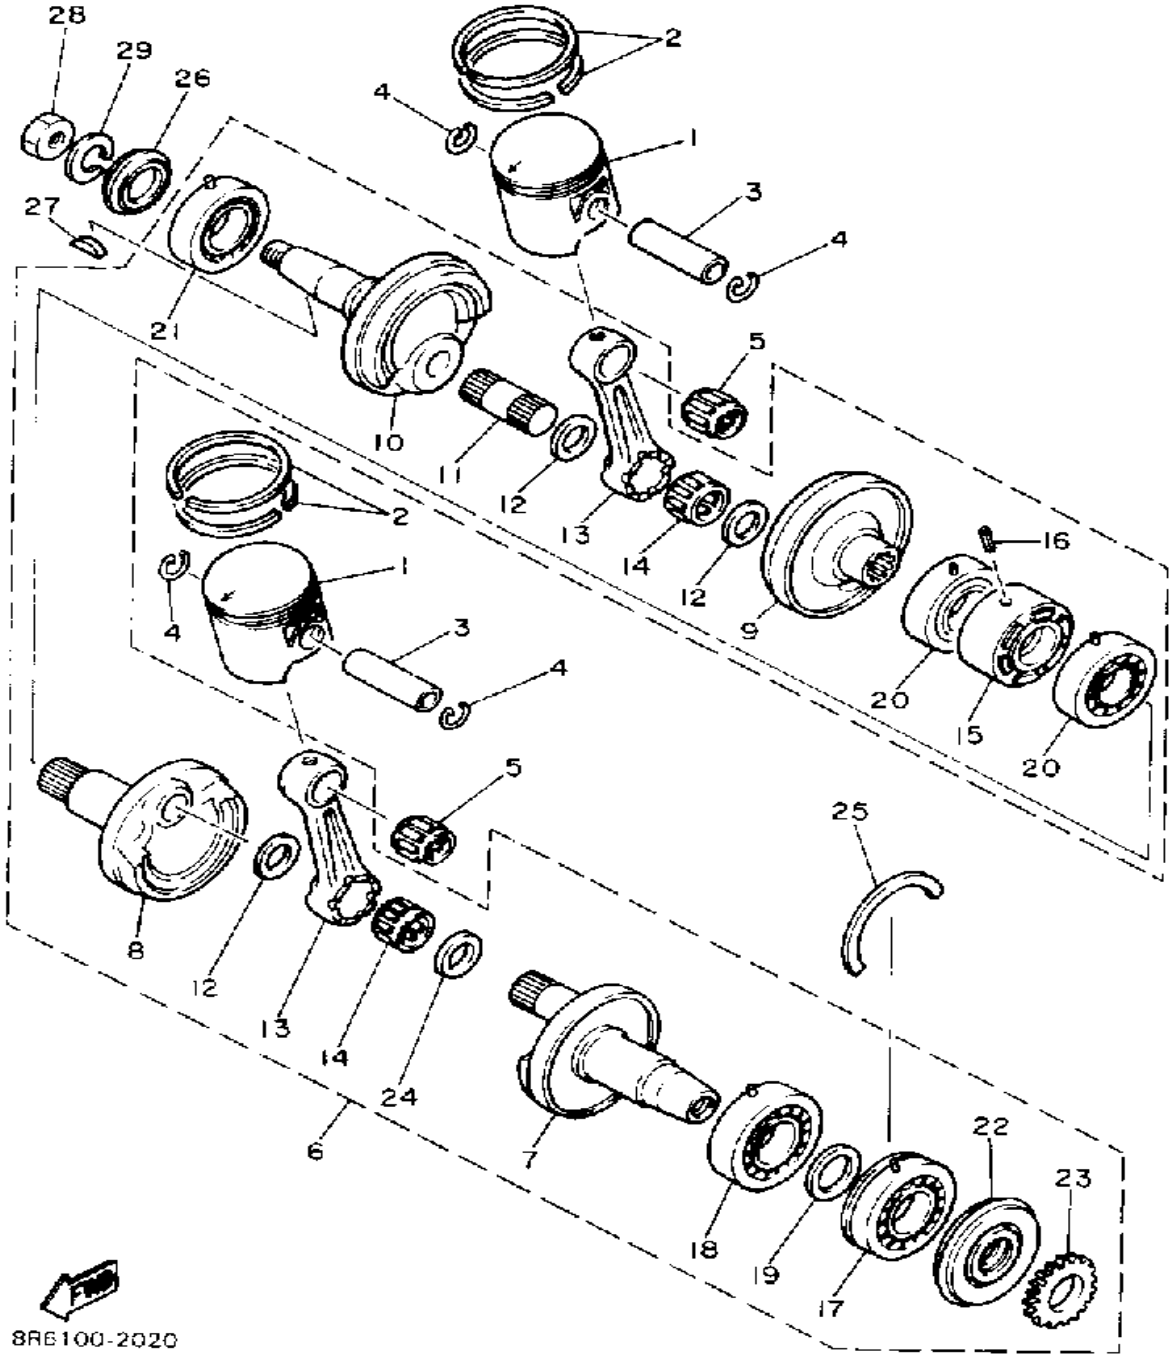

8K1100-0010

CRANKSHAFT - PISTON

Ref. No.	Part Number	Description	Qty	Remarks
1	8R6-11631-00-95	PISTON (STD)	2	UR
	8R6-11635-00-00	PISTON (0.25MM O/S)	2	AP
	8R6-11636-00-00	PISTON (0.50MM O/S)	2	AP
2	8R6-11601-00-00	PISTON RING SET (STD)	2	UR
	8R6-11601-10-00	PISTON RING SET (0.25MM O/S)	2	AP
	8R6-11601-20-00	PISTON RING SET (0.50MM O/S)	2	AP
3	8H8-11633-00-00	PIN, PISTON	2	
4	93450-21053-00	CIRCLIP	4	
5	93310-320G0-00	BEARING	2	
6	8R6-11400-01-00	CRANKSHAFT ASSEMBLY	1	
7	8R6-11412-00-00	. CRANK 1	1	
8	8R6-11422-00-00	. CRANK 2	1	
9	8R6-11432-01-00	. CRANK 3	1	
10	8H8-11442-00-00	. CRANK 4	1	
11	8H0-11681-00-00	. PIN, CRANK 1	1	
12	90209-24073-00	. WASHER	3	
13	8R6-11651-00-00	. ROD, CONNECTING	2	
14	93310-524K4-00	. BEARING	2	
15	8H8-11515-00-00	. SEAL, LABYRINTH 1	1	
16	91609-30010-00	. PIN, SPRING	1	
17	93306-30625-00	. BEARING	1	
18	93306-30625-00	. BEARING	1	
19	90201-34683-00	. WASHER, PLATE (90201-33299-00)	1	
20	93306-20617-00	. BEARING (B6206)	2	
21	93306-20617-00	. BEARING (B6206)	1	
22	93103-32095-00	. OIL SEAL	1	
23	8K2-13178-00-00	. GEAR, PUMP DRIVE	1	