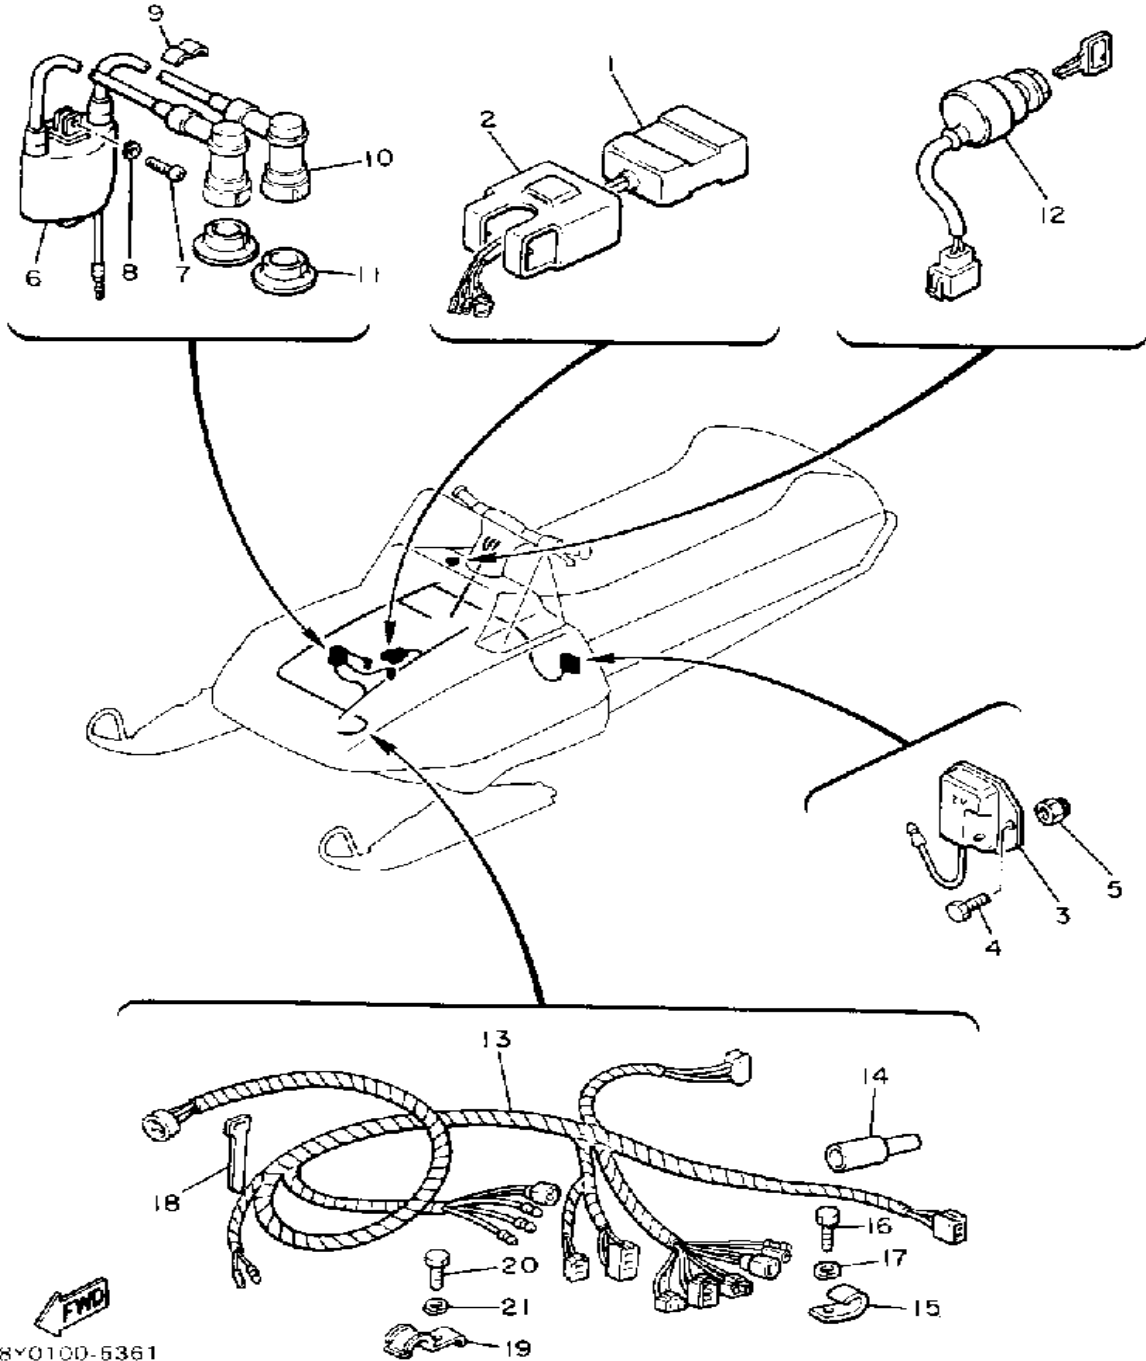

ELECTRICAL 1

Ref. No.	Part Number	Description	Qty	Remarks
1	8V0-85540-21-00	C.D.I. UNIT ASSEMBLY	1	
2	2A7-85546-00-00	BAND	1	
3	82M-81910-A0-00	VOLTAGE REGULATOR ASSEMBLY	1	
4	97026-06014-00	BOLT	2	
5	95701-06300-00	NUT, NYLON	2	
6	85T-82310-00-00	IGNITION COIL ASSEMBLY	1	
7	98580-06020-00	SCREW	2	
8	92995-06100-00	WASHER, SPRING	2	
9	861-82361-00-00	CLAMP, CORD	1	
10	8K1-82370-20-00	PLUG CAP ASSEMBLY (WITH RESISTOR)	2	
11	8G5-82372-00-00	SEAL, PLUG CAP	2	
12	8K4-82508-20-00	MAIN SWITCH ASSEMBLY	1	
13	84L-82590-20-00	WIRE HARNESS ASSEMBLY	1	
14	8Y0-82599-00-00	COVER, CONNECTER	1	
15	90465-08028-00	CLAMP	1	
16	97013-06012-00	BOLT	1	
17	92995-06100-00	WASHER, SPRING	1	
18	341-26397-01-00	BAND	1	
19	90462-06079-00	CLAMP	1	
20	97013-06012-00	BOLT	1	
21	92995-06100-00	WASHER, SPRING	1	

Not For Resale
www.SmallEngineDiscount.com