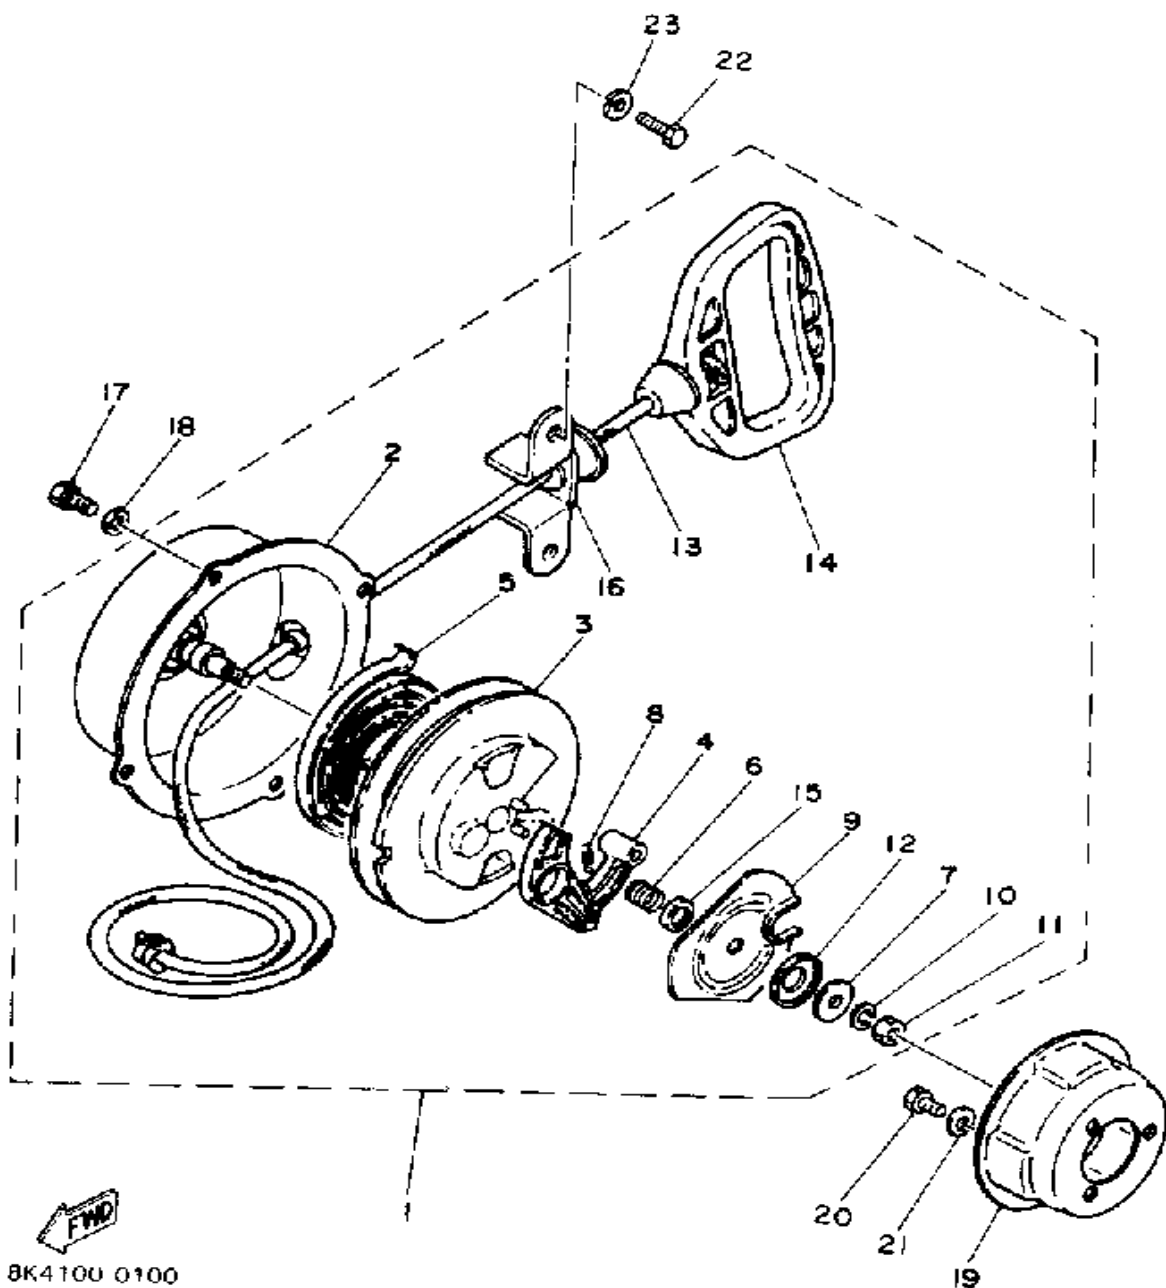

STARTER

8K4100 0100

Ref. No.	Part Number	Description	Qty	Remarks
1	8K4-15710-00-00	STARTER ASSEMBLY	1	
2	8H8-15711-00-00	. CASE, STARTER	1	
3	8F3-15714-01-00	. DRUM, SHEAVE	1	
4	8F3-15741-01-00	. PAWL, DRIVE	1	
5	8Y0-15713-00-00	. SPRING, STARTER	1	
6	8F3-15715-00-00	. SPRING, FRICTION	1	
7	8F3-15739-01-00	. WASHER, THRUST	1	
8	8F3-15734-00-00	. SPRING, RETURN	1	
9	8F3-15716-03-00	. PLATE, DRIVE	1	
10	92995-06100-00	. WASHER, SPRING	1	
11	95380-06700-00	. NUT	1	
12	8G5-15739-00-00	. WASHER, THRUST	1	
13	857-15751-00-00	. WIRE, STARTER	1	
14	8F3-15755-00-00	. HANDLE, STARTER	1	
15	82M-15779-00-00	. COVER	1	
16	8K4-15788-00-00	. HOLDER, HANDLE	1	
17	97313-06014-00	BOLT, HEXAGON	4	
18	92995-06100-00	WASHER, SPRING	4	
19	8H8-15723-01-00	PULLEY, STARTER	1	
20	97313-08020-00	BOLT, HEXAGON	3	
21	92990-08100-00	WASHER	3	
22	97026-06012-00	BOLT	2	
23	92906-06100-00	WASHER, SPRING	2	

Not For Resale

www.SmallEngineDiscount.com