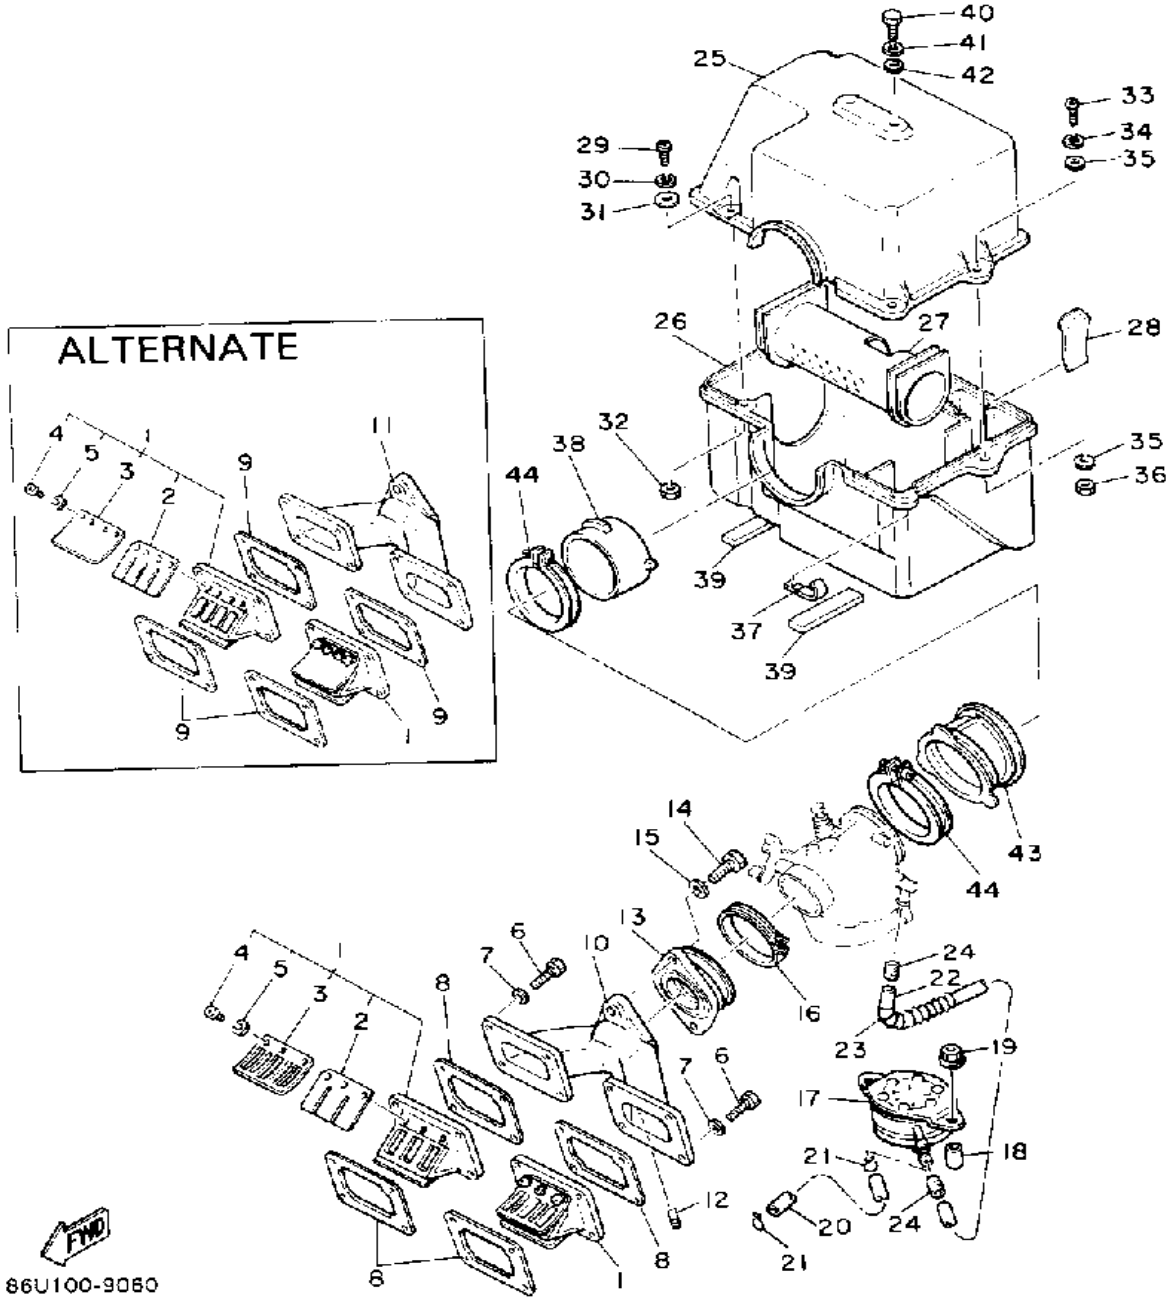

AIR CLEANER

Ref. No.	Part Number	Description	Qty	Remarks
1	1M1-13610-10-00	REED VALVE ASSEMBLY	2	AP
	3R5-13610-00-00	REED VALVE ASSEMBLY	2	UR STD
2	1M1-13613-10-00	. REED, VALVE	2	AP
	3R5-13613-00-00	. REED, VALVE	2	UR STD
3	1M1-13616-00-00	. STOPPER, REED VALVE	2	AP
	2X5-13616-00-00	. STOPPER, REED VALVE	2	UR STD
4	98580-03008-00	. SCREW, PAN HEAD	6	UR STD
	98580-03008-00	. SCREW, PAN HEAD	8	AP
5	92990-03100-00	. WASHER, SPRING (92901-03100)	6	UR STD
	92990-03100-00	WASHER, SPRING (92901-03100)	8	AP
6	97011-06025-00	BOLT (97001-06025)	8	
7	92990-06600-00	WASHER, PLATE	8	
8	80L-13621-01-00	GASKET, VALVE SEAT	4	
9	8Y7-13556-01-00	GASKET, MANIFOLD	4	AP
10	8R6-13565-00-00	JOINT, CARBURETOR	1	
11	8L0-13565-00-00	JOINT, CARBURETOR	1	AP
12	824-13552-00-00	NOZZLE	2	
13	8H8-13555-01-00	MANIFOLD, INTAKE	1	
14	97312-08025-00	BOLT (97012-08025)	2	
15	92990-08600-00	WASHER, PLATE	2	
16	90460-60084-00	CLAMP, HOSE	1	
17	8Y0-24410-01-00	FUEL PUMP ASSEMBLY (8Y0-24410-00)	1	
18	90387-06574-00	COLLAR	2	
19	95701-06500-00	NUT, FLANGE	2	
20	90445-10140-00	HOSE	1	
21	90467-09006-00	CLIP	2	

CONTINUED ON NEXT FRAME ►

Not For Resale
www.SmallEngineDiscount.com