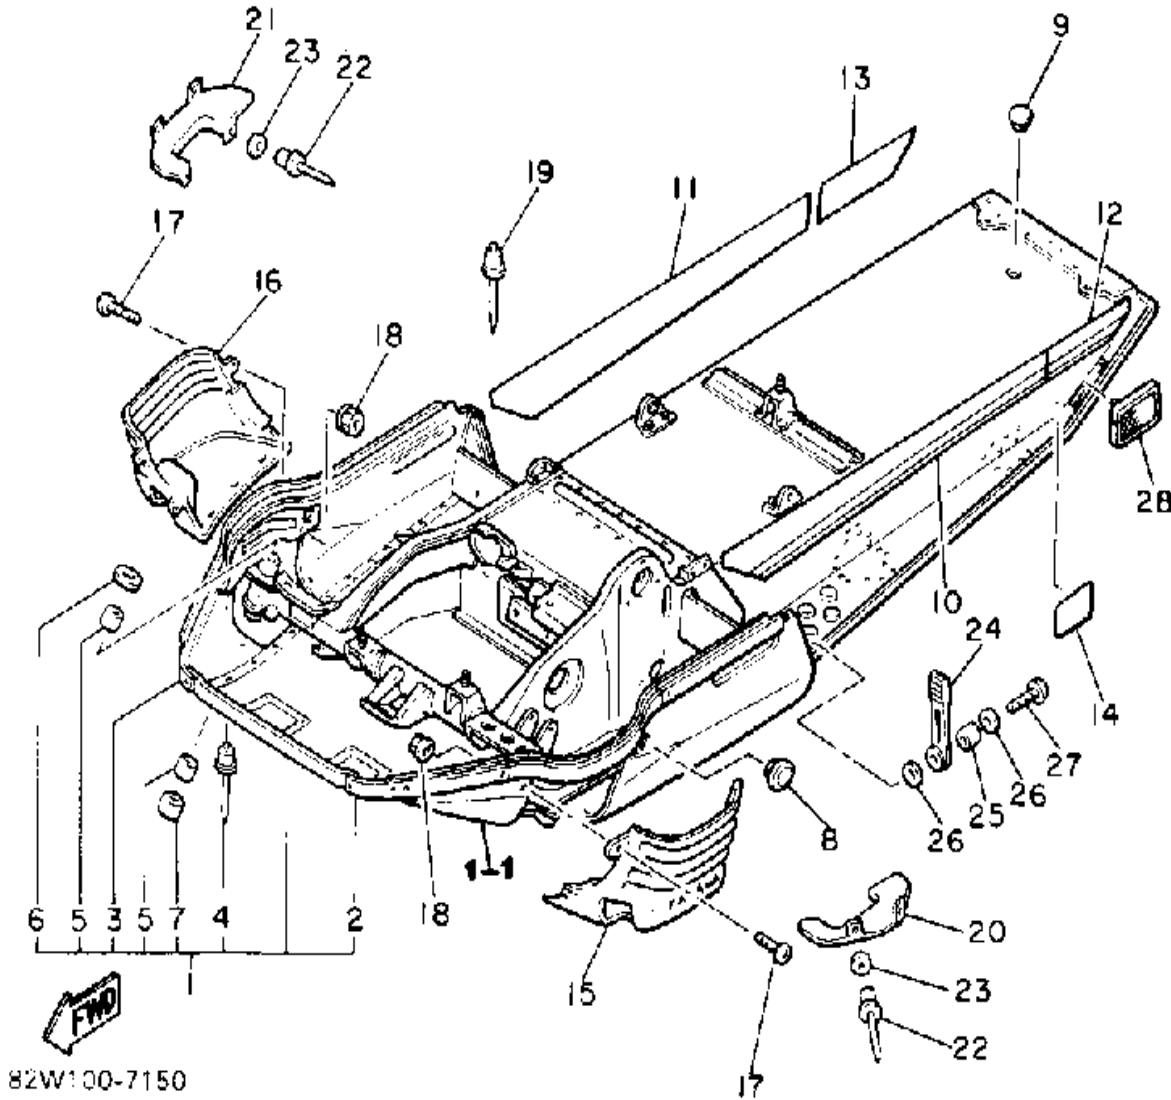

FRAME

82W100-7150

Ref. No.	Part Number	Description	Qty	Remarks
1	8Y0-21910-00-00	FRAME	1	UR STD
2	8U7-21982-00-00	. HOOD 1	1	UR STD
	8U7-21982-10-00	. HOOD 1	1	AP
3	8U7-21983-00-00	. HOOD 2	1	UR STD
	8U7-21983-10-00	. HOOD 2	1	AP
4	90267-48060-00	. RIVET, BLIND	40	
5	90384-36134-00	. BUSH, BIMETAL FORMED	4	
6	93102-36232-00	. OIL SEAL	2	
7	93103-36117-00	. OIL SEAL	2	
8	90338-40099-00	PLUG	1	
9	810-77716-00-00	ORNAMENT, INSTRUMENT PANEL 2	1	
10	86P-77351-00-00	EMBLEM 1	1	
11	86P-77352-00-00	EMBLEM 2	1	
12	86P-77353-00-00	EMBLEM 3	1	
13	86P-77354-00-00	EMBLEM 4	1	
14	8K2-77742-00-00	INDICATOR 2	1	
15	8L0-2198F-00-00	COVER 1	1	
16	8L0-2198G-00-00	COVER 2	1	
17	90154-05005-00	SCREW, BINDING	8	
18	95702-05600-00	NUT, FLANGE	8	
19	90267-48086-00	RIVET, BLIND	6	
20	8L9-2199F-00-00	SHIELD, NOISE	1	
21	8L9-2199J-00-00	SHIELD, NOISE 2	1	
22	90267-48086-00	RIVET, BLIND	8	
23	90201-04325-00	WASHER, PLATE	8	
24	8M6-77171-00-00	BODY, LATCH 1	2	
25	90387-06241-00	COLLAR	2	
26	90201-06059-00	WASHER, PLATE	4	

CONTINUED ON NEXT FRAME ►

Not For Resale
www.SmallEngineDiscount.com