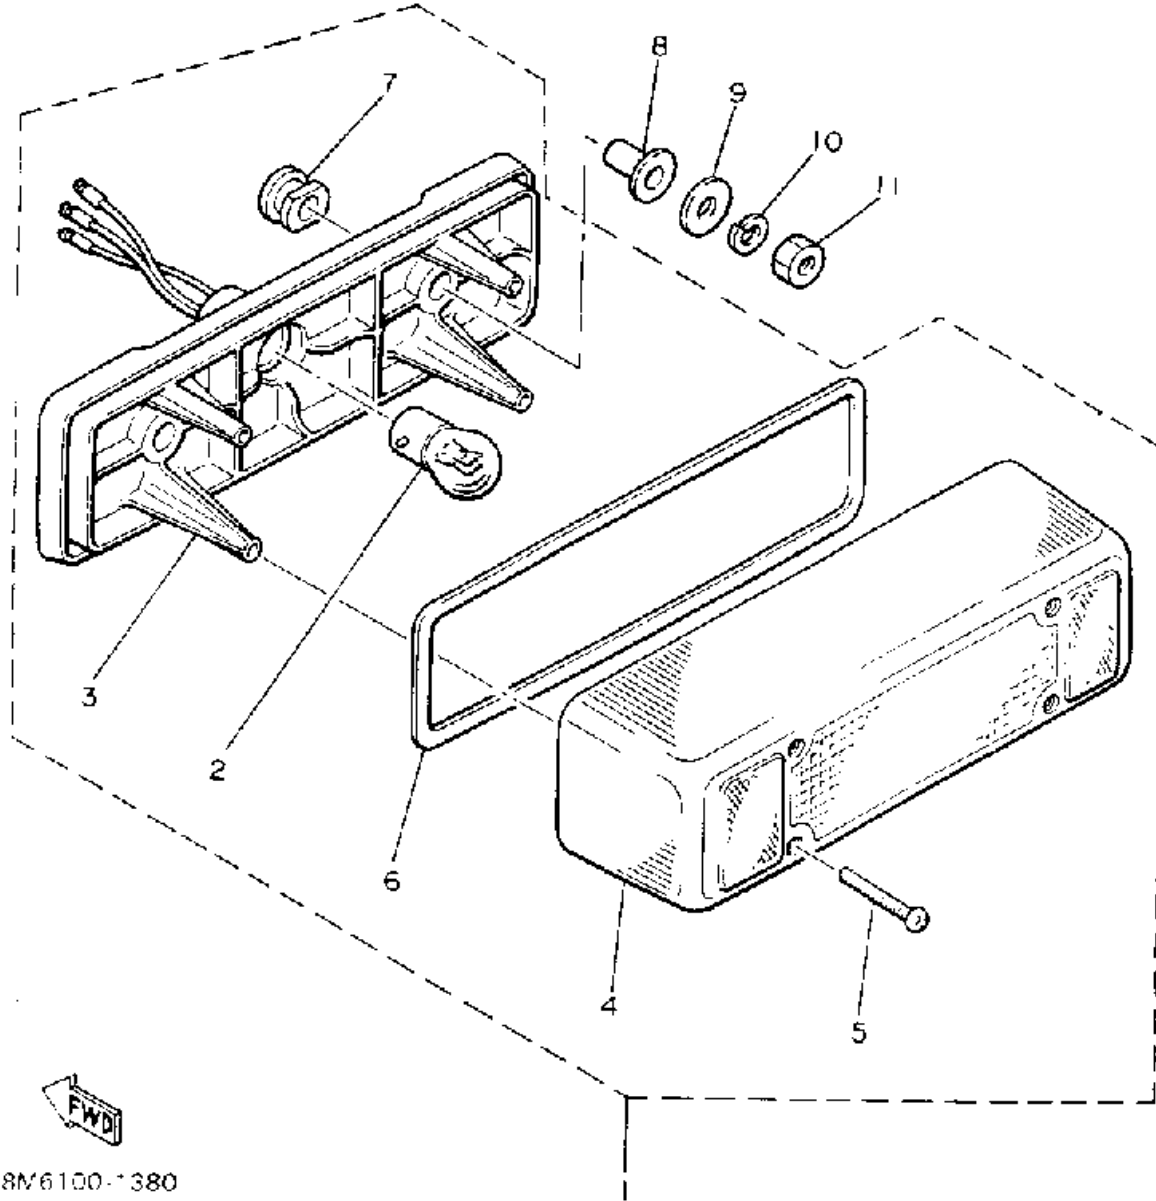

TAILLIGHT

8M6100-1380

Ref. No.	Part Number	Description	Qty	Remarks
1	8K4-84710-00-00	TAILLIGHT UNIT ASSEMBLY ..	1	
2	137-84714-61-00	. BULB, TL 12V23/8W (J50-83311-00)	1	
3	8K4-84711-00-00	. BASE, TAILLIGHT	1	
4	8K4-84721-00-00	. LENS, TAILLIGHT	1	
5	97780-40130-00	. SCREW, PANHEAD TAPPING (97701-40130-00)	4	
6	87M-84723-00-00	. GASKET, TAIL LENS	1	
7	8K4-84718-00-00	. GROMMET	2	
8	90387-066N1-00	COLLAR	2	
9	90201-06407-00	WASHER, PLATE (90201-06747-00)	2	
10	92995-06100-00	WASHER, SPRING	2	
11	95380-06600-00	NUT	2	

Not For Resale

www.SmallEngineDiscount.com