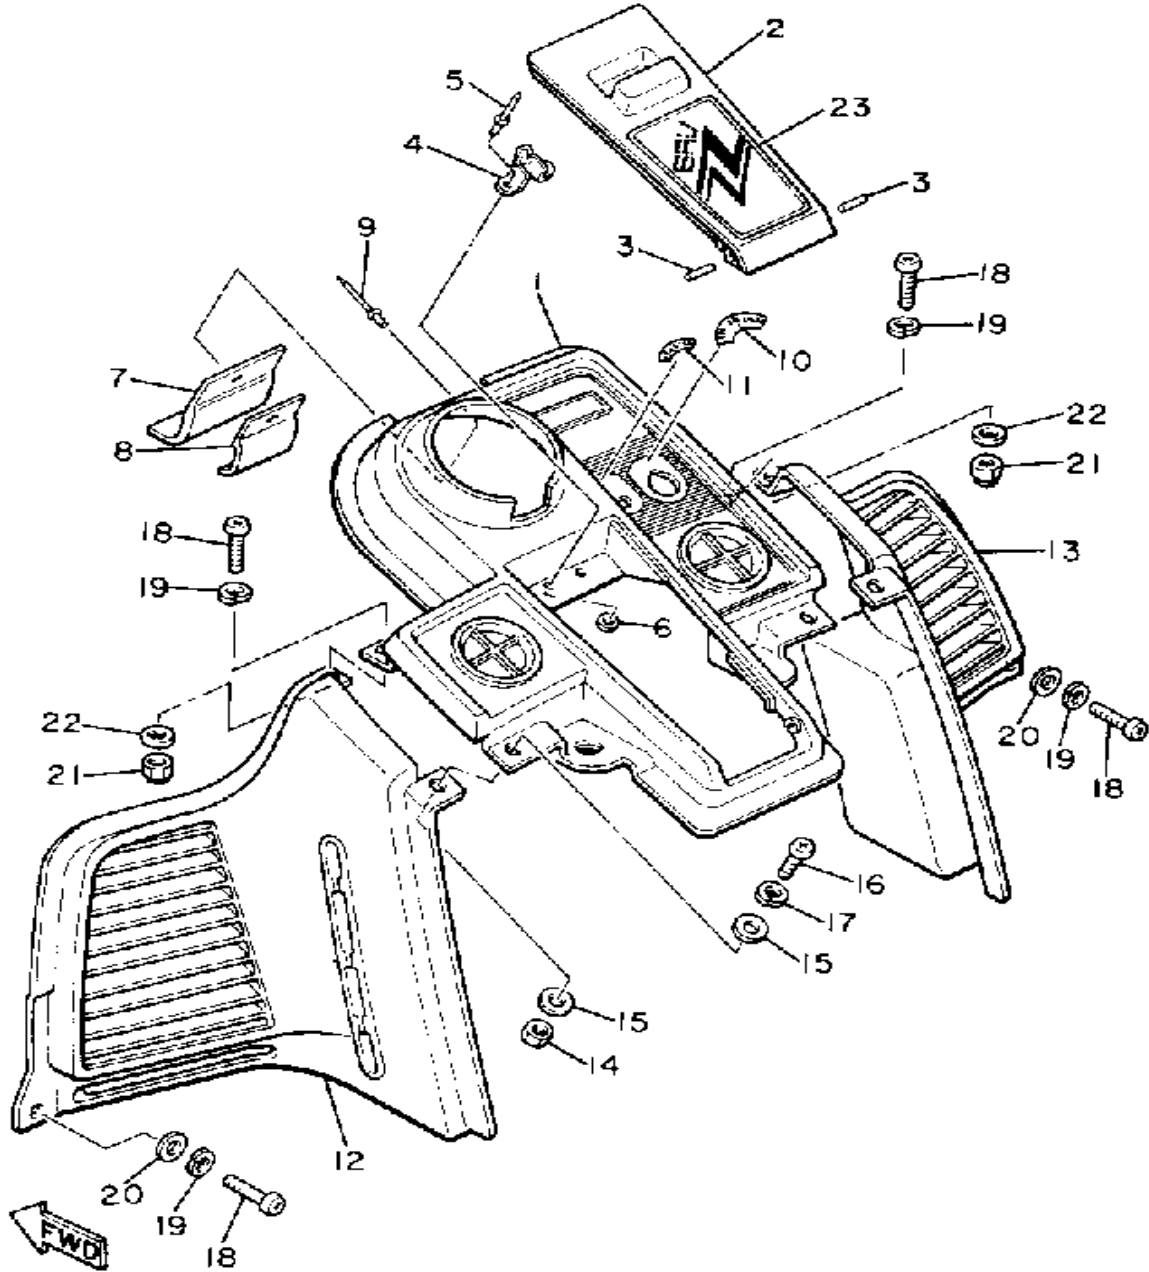

Not For Resale

www.SmallEngineDiscount.com

INSTRUMENT PANEL

81G100-6300

Ref. No.	Part Number	Description	Qty	Remarks
1	8Y0-77711-00-00	PANEL, INSTRUMENT	1	
2	8K4-77712-00-00	PANEL, INSTRUMENT	1	
3	8K4-77477-00-00	PIN, HINGE	2	
4	821-24794-01-00	SPRING, SEAT BACK	1	
5	90267-32072-00	RIVET, BLIND	2	
6	90201-03313-00	WASHER, PLATE	2	
7	8K4-77161-00-00	STRIP, WEATHER 1	1	
8	8K4-77185-00-00	PLATE 1	1	
9	90267-48014-00	RIVET, BLIND	1	
10	8K2-77741-00-00	INDICATOR 1	1	
11	8K4-77742-00-00	INDICATOR 2	1	
12	8K4-77131-00-00	LOUVER 1	1	
13	8K4-77132-00-00	LOUVER 2	1	
14	95380-06600-00	NUT	2	
15	90201-06059-00	WASHER, PLATE	4	
16	98506-06016-00	SCREW, PANHEAD	2	
17	92906-06100-00	WASHER, SPRING	2	
18	98516-06020-00	SCREW, PAN HEAD	4	
19	92906-06100-00	WASHER, SPRING	4	
20	90201-060A3-00	WASHER, PLATE	2	
21	95601-06100-00	NUT, U	2	
22	90201-06643-00	WASHER, PLATE	2	
23	86U-77715-00-00	ORMNT, INSTR PNL 1INSTRUMENT PANEL 1	1	