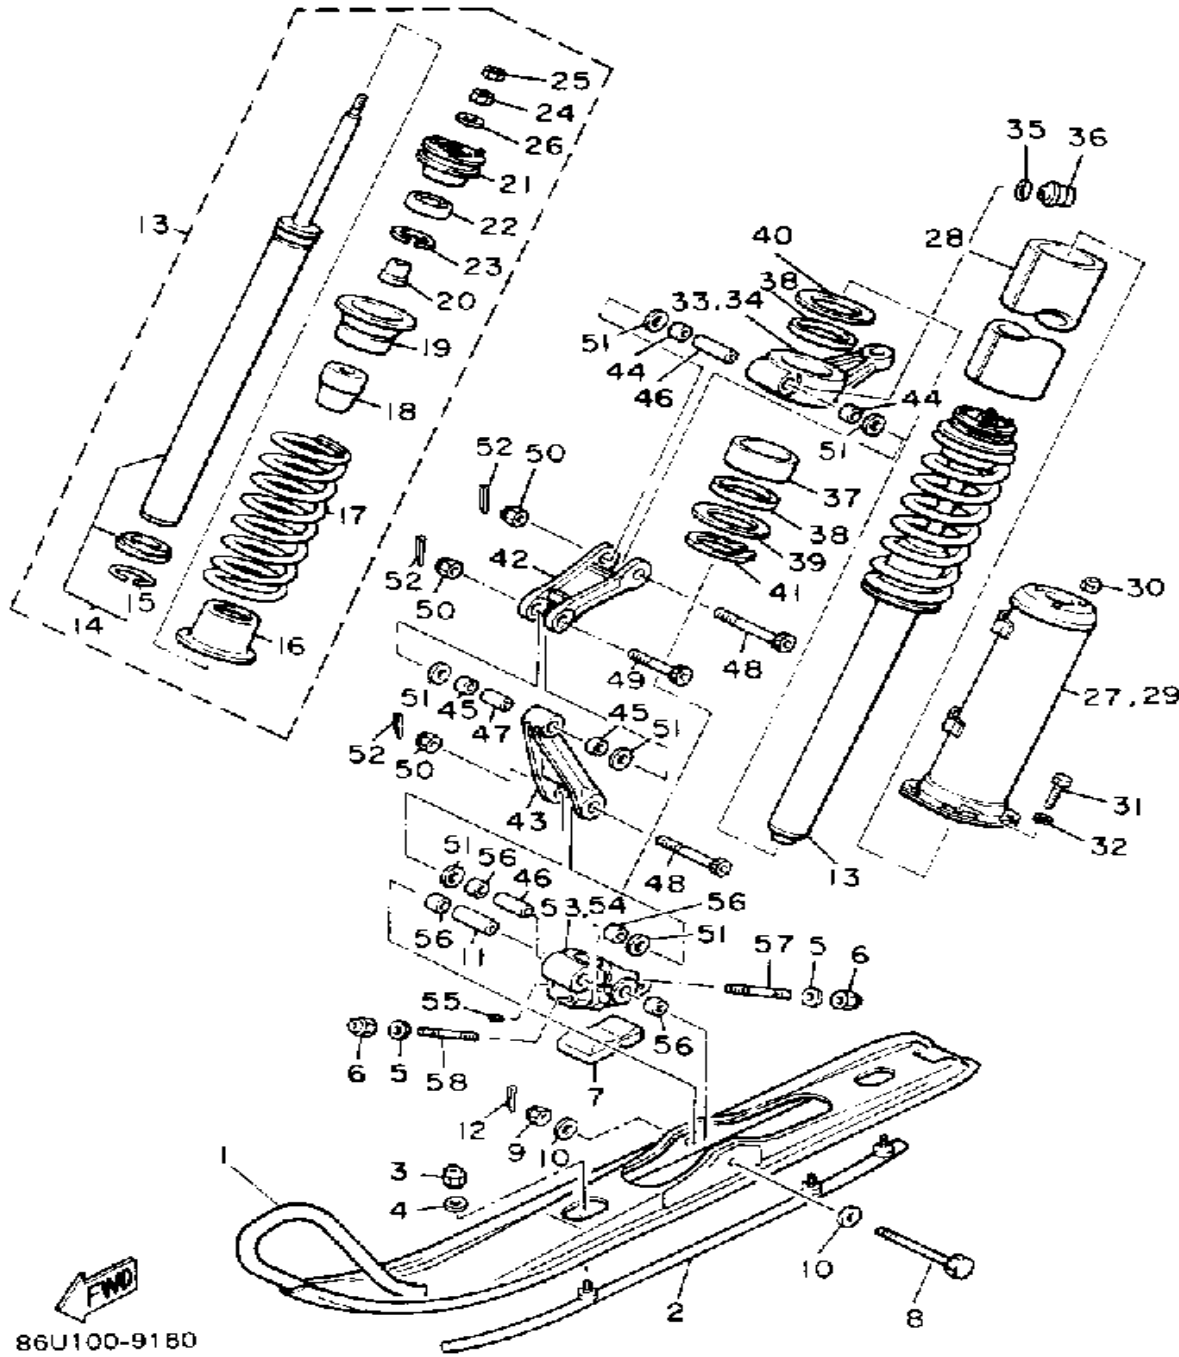

SKI

86U100-9180

Ref. No.	Part Number	Description	Qty	Remarks
30	95601-06100-00	NUT, U	6	
31	97011-06020-00	BOLT	8	
32	92995-06100-00	WASHER, SPRING	8	
33	8U7-23851-00-00	ARM, OUTSIDE 1	1	
34	8U7-23852-00-00	ARM, OUTSIDE 2	1	
35	90201-067F9-00	WASHER, PLATE	2	
36	93700-06M03-00	NIPPLE, GREASE	2	
37	90384-53175-00	BUSH, BIMETAL FORMED	2	
38	93109-53036-00	OIL SEAL	4	
39	90201-536A1-00	WASHER, PLATE (T=1.0)	4	
40	90201-535H6-00	WASHER, PLATE (T=2.0)	4	
41	93410-52061-00	CIRCLIP	2	
42	8L0-2382E-01-00	ARM, FRONT 1	2	
43	8L0-2382F-00-00	ARM, FRONT 2	2	
44	90384-14091-00	BUSH, BIMETAL FORMED	4	
45	90384-14096-00	BUSH, BIMETAL FORMED	4	
46	90387-101Y9-00	COLLAR	4	
47	90387-100A4-00	COLLAR	2	
48	90102-10039-00	BOLT, WITH HOLE	4	
49	90102-10038-00	BOLT, WITH HOLE	2	
50	95706-10300-00	NUT, NYLON	6	
51	90202-14037-00	WASHER, PLATE	12	
52	91490-20020-00	PIN, COTTER	6	
53	84M-2376E-00-00	BRACKET 1	1	
54	84M-2377E-00-00	BRACKET 2	1	
55	90113-06039-00	BOLT, SET	2	
56	90384-14091-00	BUSH, BIMETAL FORMED	8	
57	95611-08655-00	BOLT, STUD	2	
58	95611-08640-00	BOLT, STUD	2	

Not For Resale

www.SmallEngineDiscount.com