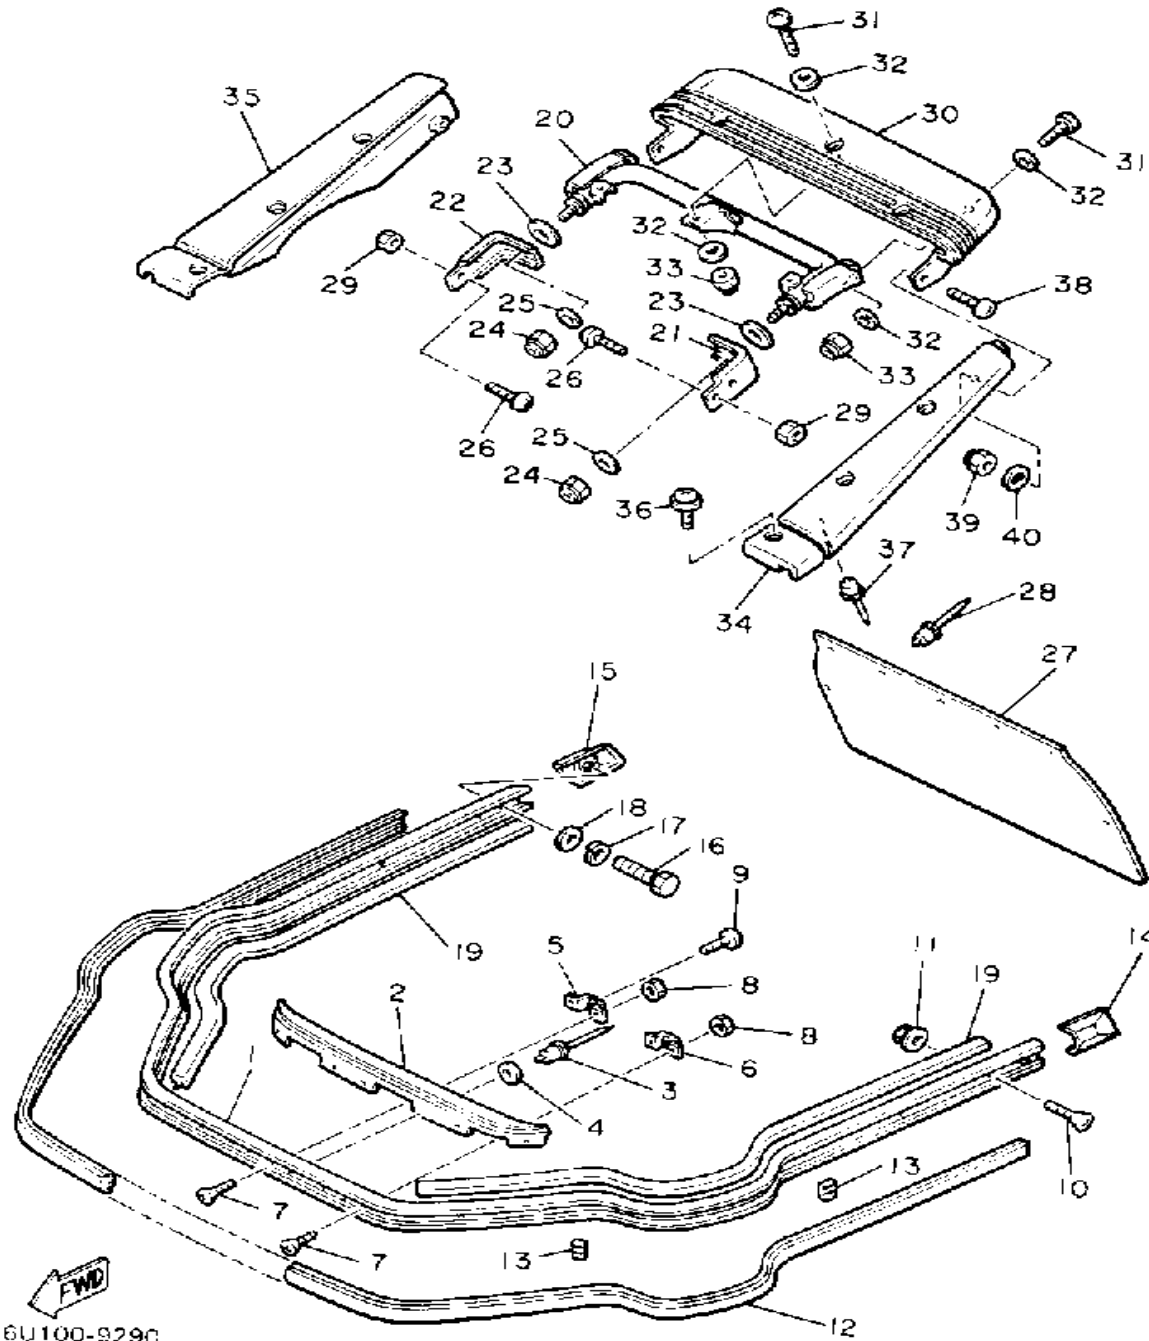

BUMPER

Ref. No.	Part Number	Description	Qty	Remarks
1	8R6-77511-00-00	BUMPER, FRONT 1	1	
2	8R6-77512-00-00	BUMPER, FRONT 2	1	
3	90267-48079-00	RIVET, BLIND	6	
4	90201-04325-00	WASHER, PLATE	6	
5	8N8-77531-00-00	BRACKET, FRONT L (L.H)	1	
6	8N8-77532-00-00	BRACKET, FRONT R (R.H)	2	
7	98701-06012-00	SCREW, FLAT HEAD (92701-06012)	6	
8	95701-06500-00	NUT, FLANGE	6	
9	98980-06016-00	SCREW, BINDING	3	
10	98701-06014-00	SCREW, FLAT HEAD	10	
11	95701-06500-00	NUT, FLANGE	10	
12	8R6-77516-00-00	BUSH, RUBBER 2	1	
13	8R6-77527-00-00	PLATE, BACK UP	4	
14	8N8-77523-00-00	END, BUMPER	1	
15	8N8-77524-00-00	END, BUMPER	1	
16	97011-06016-00	BOLT	2	
17	92995-06100-00	WASHER, SPRING	2	
18	92990-06600-00	WASHER, PLATE	2	
19	8T3-77515-00-00	BUSH, RUBBER 1	4	
20	8M6-77541-00-00	BUMPER, REAR 1	1	
21	8M6-77525-01-00	WASHER 1	1	
22	8M6-77526-01-00	WASHER 2	1	
23	90201-12195-00	WASHER, PLATE	2	
24	95701-10300-00	NUT, FLANGE (95702-10300)	2	
25	92990-10200-00	WASHER, PLAIN	2	
26	98980-06016-00	SCREW, BINDING	4	
27	8X9-77595-00-00	FLAP	1	
28	90267-48086-00	RIVET, BLIND	5	

CONTINUED ON NEXT FRAME ►

Not For Resale

www.SmallEngineDiscount.com