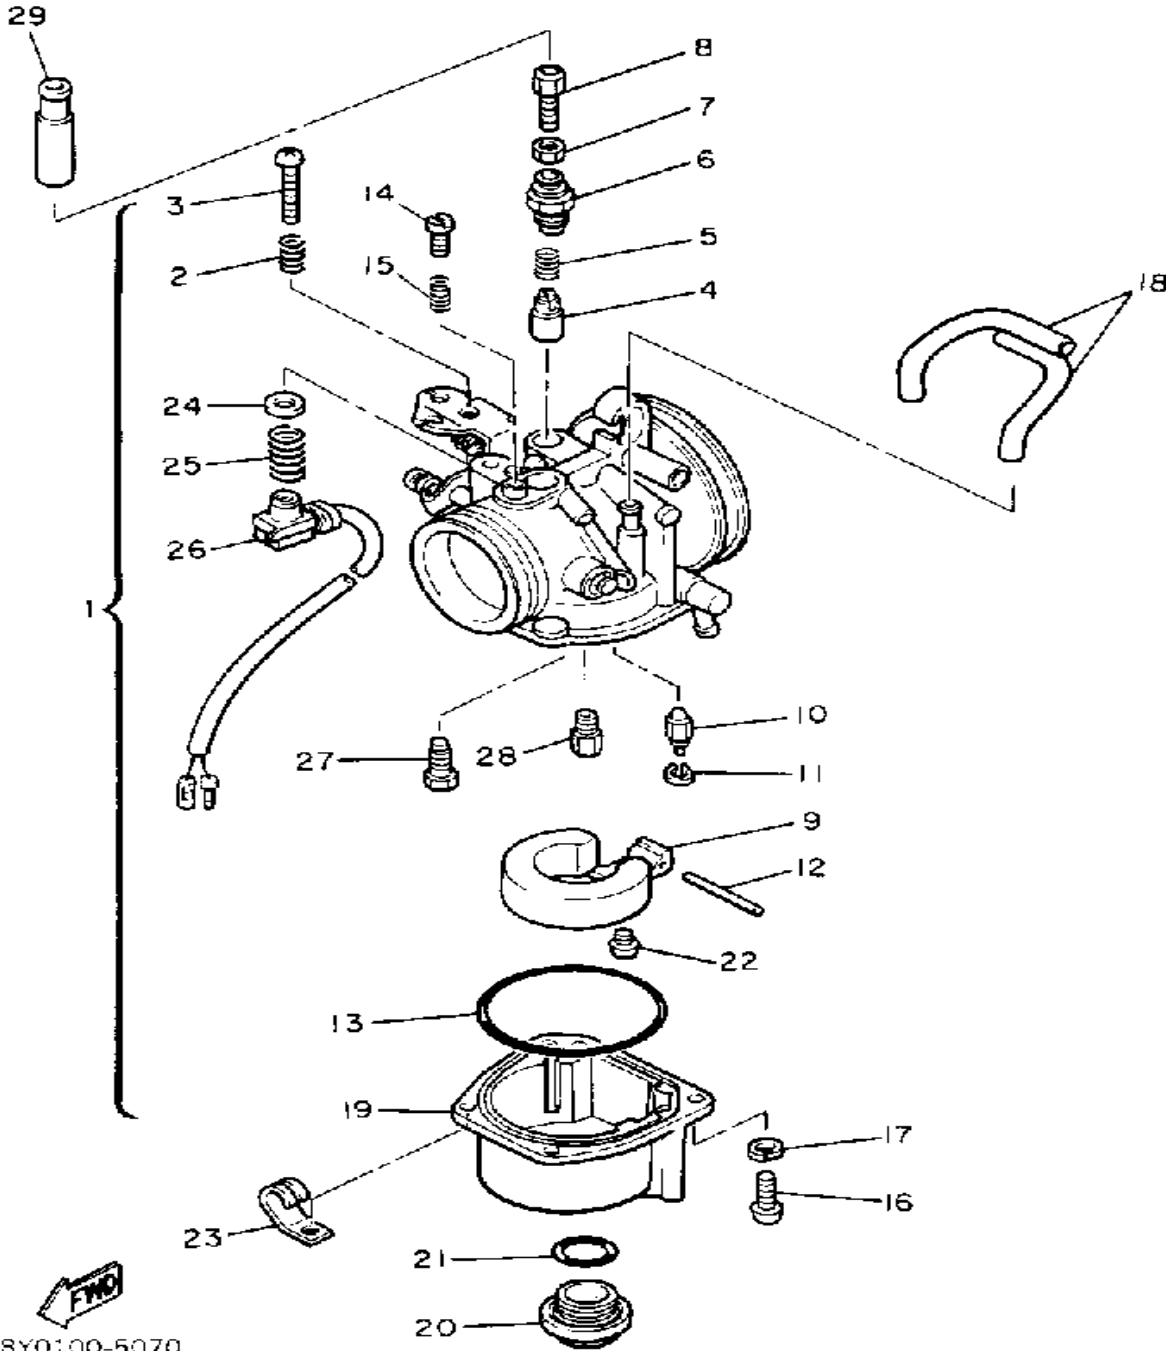

CARBURETOR

8Y0100-5070

Ref. No.	Part Number	Description	Qty	Remarks
28	8A6-14516-30-00	. JET, MAIN #1 0	1	UR
	8A6-14516-35-00	. JET, MAIN #1 5	1	UR
	8A6-14516-40-00	. JET, MAIN #1 0	1	UR
	8A6-14516-45-00	. JET, MAIN #1 5	1	UR
	8A6-14516-50-00	. JET, MAIN #1 0	1	UR STD
	8A6-14516-55-00	. JET, MAIN #1 5	1	UR
29	8J5-26352-00-00	BOOT	1	

Not For Resale

www.SmallEngineDiscount.com