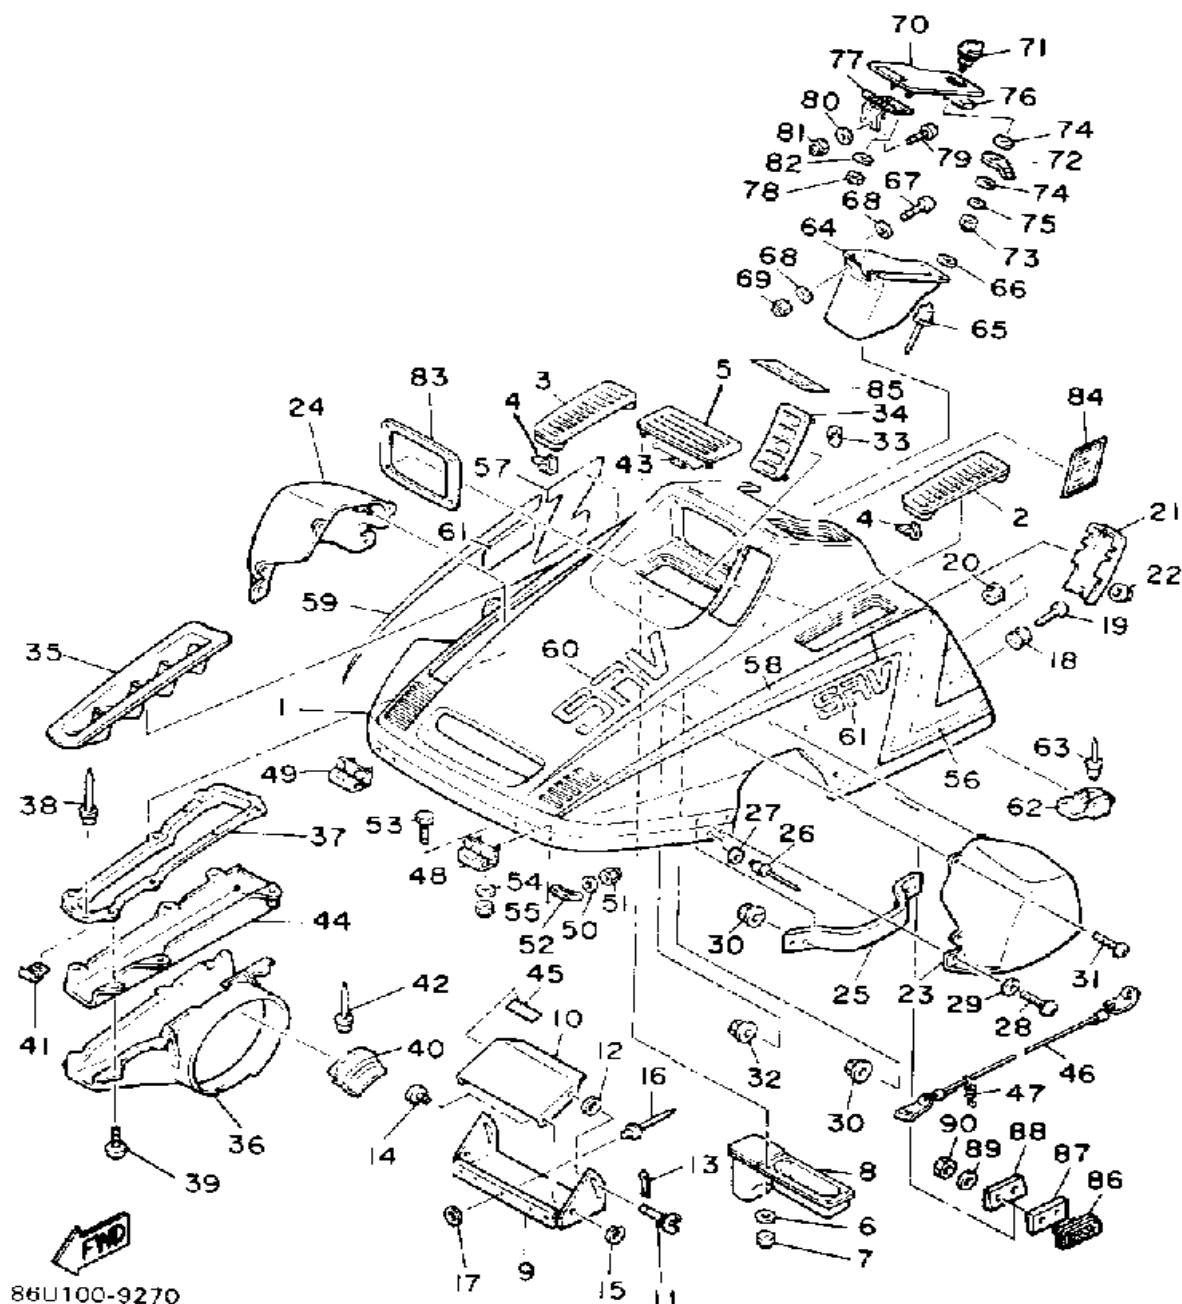

SHROUD

Ref. No.	Part Number	Description	Qty	Remarks
30	95702-05600-00	NUT, FLANGE	4	
31	98906-06016-00	SCREW, BIND	8	
32	95702-06600-00	NUT, FLANGE	8	
33	90468-05094-00	CLIP	4	
34	8V8-77108-00-00	LOUVER 6	1	
35	80R-77131-00-00	LOUVER 1 (83W-77131-00)	1	
36	8V9-77194-00-00	DUCT	1	
37	8V9-77153-00-00	PLATE, BACK UP 1	1	
38	90267-40105-00	RIVET, BLIND	8	
39	98906-06010-00	SCREW, BIND	6	
40	8Y0-77515-00-00	BUSH, RUBBER 1	1	
41	90468-05138-00	CLIP	5	
42	90269-05039-00	RIVET	4	
43	8Y0-77185-00-00	PLATE 1	1	AP
44	8Y0-77186-00-00	PLATE 2	1	AP
45	8Y0-77762-00-00	LABEL, WARNING 2	1	UR
46	8K4-77118-00-00	STOPPER, SHROUD	1	
47	838-77159-00-00	CLAMP, ROD	1	
48	8L8-77140-00-00	HINGE ASSEMBLY	1	
49	8L8-7714A-00-00	HINGE ASSEMBLY 2	1	
50	90201-067A6-00	WASHER, PLATE	2	
51	95701-06300-00	NUT, NYLON	4	
52	8Y0-77525-00-00	WASHER 1	1	
53	97026-06014-00	BOLT	2	
54	90201-062A8-00	WASHER, PLATE	2	
55	95706-06300-00	NUT, NYLON	2	
56	86P-77163-00-00	ORNAMENT 1	1	
57	86P-77164-00-00	ORNAMENT 2	1	
58	86P-77113-00-00	ORNAMENT 4	1	

CONTINUED ON NEXT FRAME ►

Not For Resale
www.SmallEngineDiscount.com