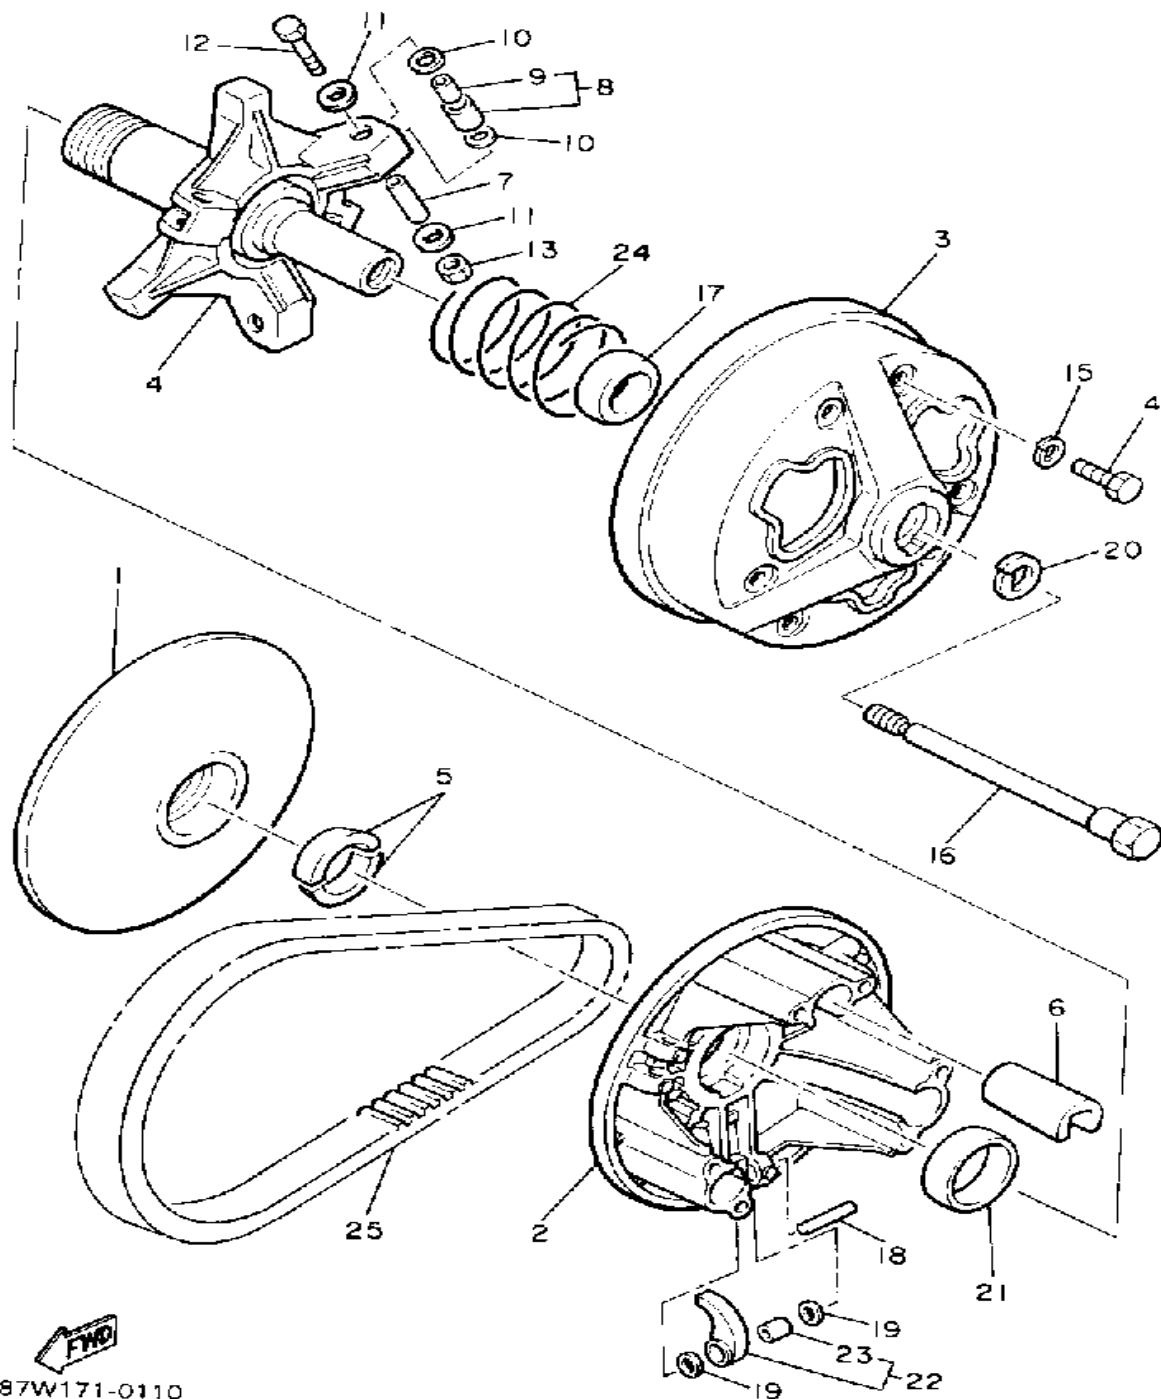

PRIMARY SHEAVE

87W171-0110

Ref. No.	Part Number	Description	Qty	Remarks
1	82M-17611-00-00	SHEAVE, PRI FIXEDFIXED	1	
2	8V0-17621-01-00	SHEAVE, PRIMARY SLIDING	1	
3	8V0-17631-00-00	CAP	1	
4	82M-17640-01-00	SPIDER, COMPLETE	1	
5	8V0-17639-00-00	STOPPER	2	
6	88X-17653-00-00	SLIDER	3	
7	90387-057W5-00	COLLAR	3	
8	87M-W176B-00-00	ROLLER, WITH BUSH	3	
9	90386-08166-00	. BUSH	1	
10	90202-08205-00	WASHER, PLATE	6	
11	90201-050P9-00	WASHER, PLATE	6	
12	97022-05035-00	BOLT	3	
13	95612-05100-00	NUT, U	3	
14	97012-06030-00	BOLT	6	
15	92995-06100-00	WASHER, SPRING	6	
16	8V0-17647-00-00	BOLT (L=156.5MM)	1	
17	90389-28032-00	BUSH	1	
18	93607-44190-00	PIN, DOWEL	3	
19	90201-077F5-00	WASHER, PLATE	6	
20	92901-16100-00	WASHER, SPRING	1	
21	90389-40029-00	BUSH	1	
22	8V0-W176A-00-00	WEIGHT, WITH BUSH	3	
23	90386-07152-00	. BUSH	1	
24	90501-523A4-00	SPRING, GOLD/WHITE	1	UR STD
	90501-555A1-00	SPRING, compression	1	AP
25	82M-00000-51-00	CLUTCH TUNE-UP KIT	1	MARKED W/N
	82M-17601-19-00	PRIMARY SHEAVE ASSEMBLY	1	OPTIONAL MARKED W/+
	8F2-17641-01-00	V-BELT	1	

Not For Resale

www.SmallEngineDiscount.com