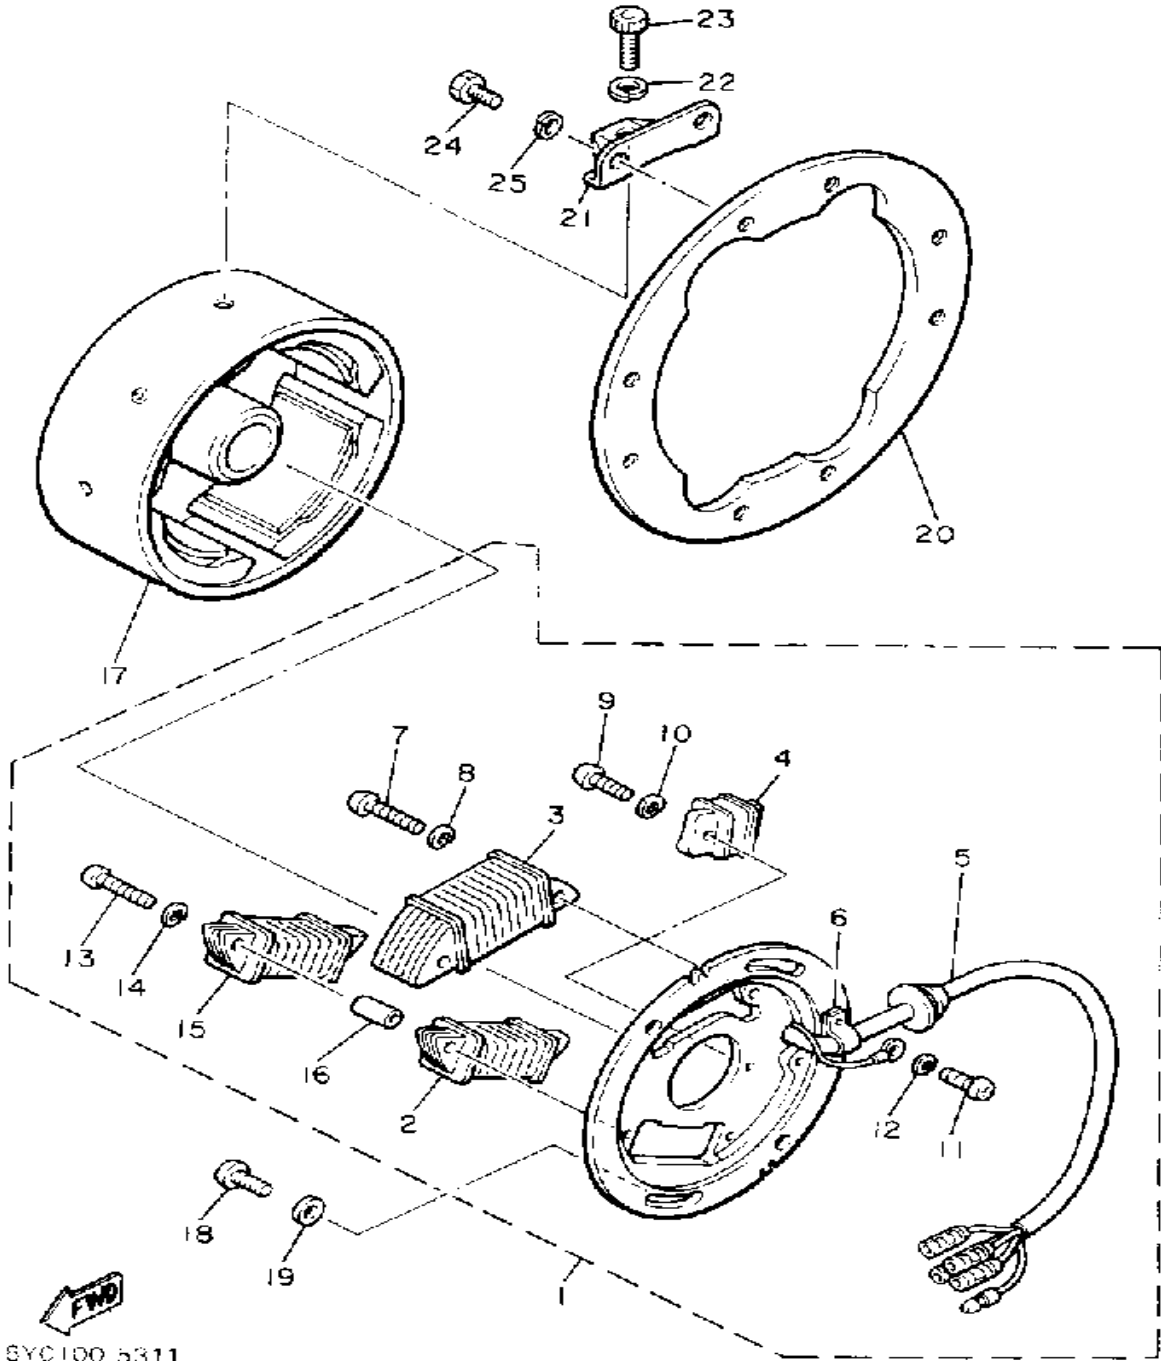

GENERATOR

Ref. No.	Part Number	Description	Qty	Remarks
1	8V8-85510-20-00	STATOR ASSEMBLY	1	
2	86M-85511-00-00	. COIL, SOURCE	1	
3	8G8-85513-20-00	. COIL, LIGHTING 1	1	
4	82M-85580-20-00	. COIL, PULSER	1	
5	8W0-85515-20-00	. LEAD WIRE ASSEMBLY (8V0-85515-20)	1	
6	445-81328-20-00	. CLAMP	1	
7	98501-05035-00	. SCREW, PAN HEAD	2	
8	92990-05100-00	. WASHER, SPRING	2	
9	98506-04018-00	. SCREW, PAN HEAD	2	
10	92901-04100-00	. WASHER, SPRING	2	
11	98580-04008-00	. SCREW, PAN HEAD	1	
12	92901-04100-00	. WASHER, SPRING	1	
13	98501-05040-00	. SCREW, PAN HEAD (98502-05040)	2	
14	92990-05100-00	. WASHER, SPRING	2	
15	82M-85514-20-00	. COIL, LIGHTING 2	1	
16	8T0-85519-20-00	. SPACER	1	
17	8J9-85550-20-00	ROTOR ASSEMBLY (8K1-85550-20)	1	
18	98980-06016-00	SCREW, BINDING	2	
19	90201-06043-00	WASHER, PLATE	2	
20	8H8-81891-00-00	GEAR, RING	1	
21	8H8-81895-00-00	STAY, RING GEAR	4	
22	92990-08100-00	WASHER	4	
23	90110-08028-00	BOLT, HEX SKT HEADSOCKET HEAD	4	
24	97011-06010-00	BOLT	8	
25	92995-06100-00	WASHER, SPRING	8	

SYC100 5311