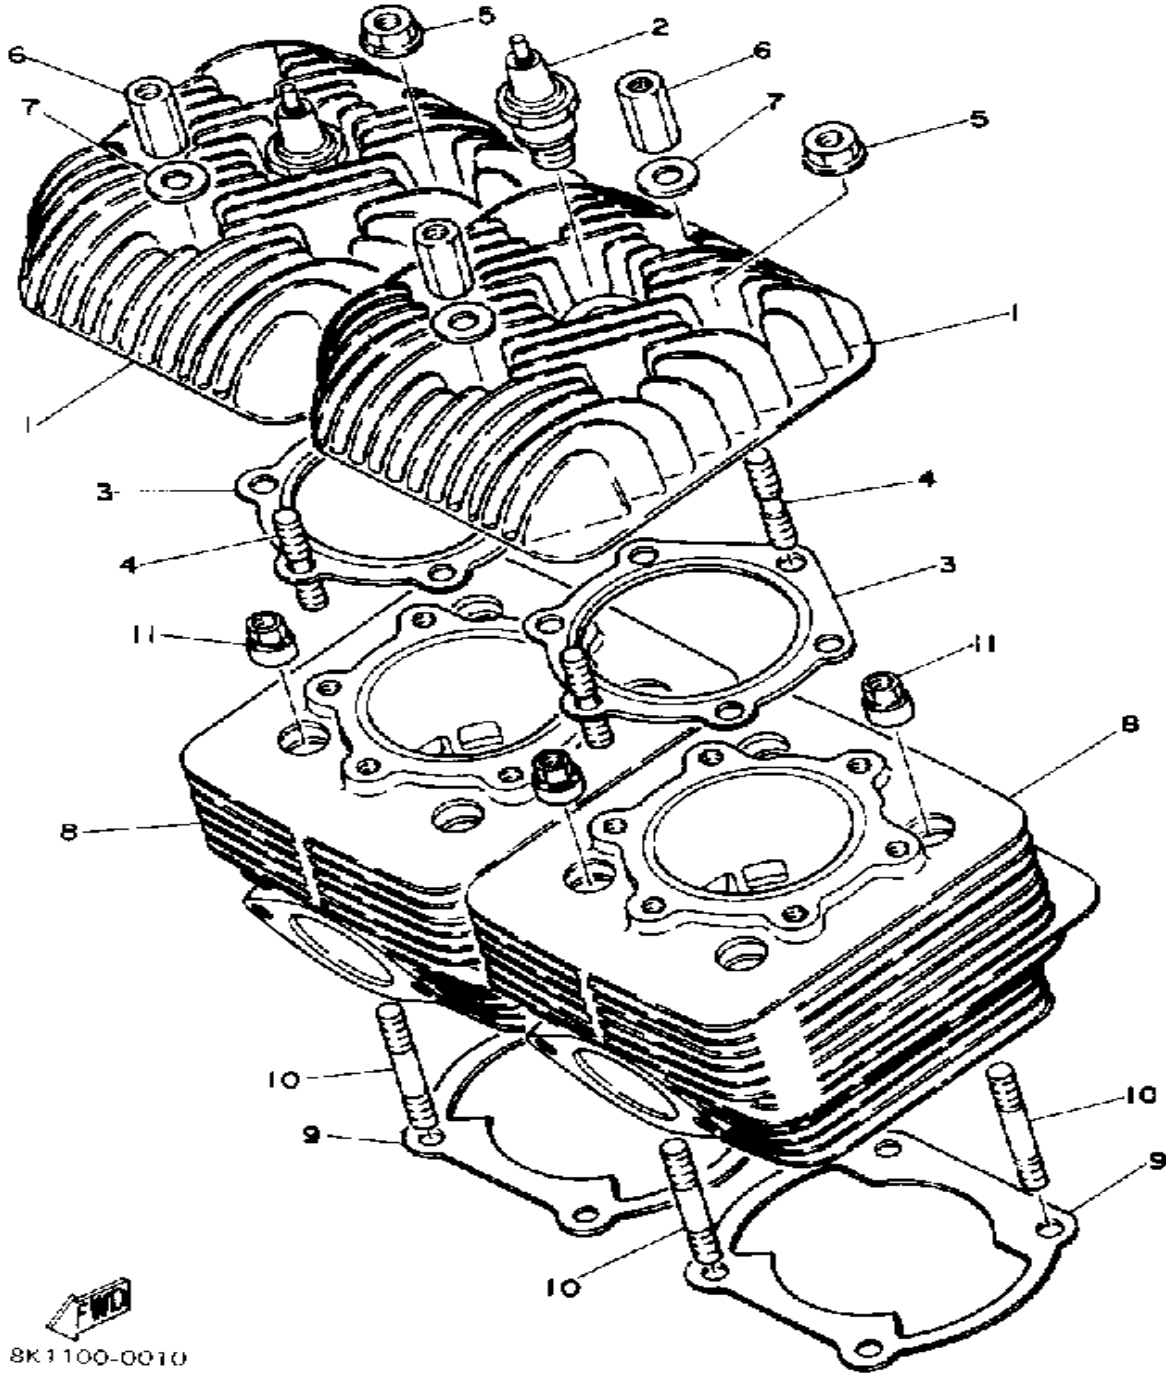

YAMAHA

GENUINE

PARTS CATALOGUE

SNOWMOBILE

Not For Resale

www.SmallEngineDiscount.com

CYLINDER

Ref. No.	Part Number	Description	Qty	Remarks
1	8H8-11111-00-00	HEAD, CYLINDER 1	2	AP
	8R6-11111-00-00	HEAD, CYLINDER 1	2	UR STD
2	NGK-BR9EV-01-PC	NGK 1PCTRM BR9EV10 (94702-00193-00)	2	
3	8H8-11181-01-00	GASKET, CYLINDER HEAD 1 (8H8-11181-00)	2	
4	90116-08104-00	BOLT, STUD	12	
5	95701-08500-00	NUT, FLANGE	8	
6	90179-08269-00	NUT	4	
7	90201-08100-00	WASHER, PLATE	4	
8	8H8-11311-00-00	CYLINDER 1	2	AP
	8R6-11311-00-00	CYLINDER 1	2	UR STD
9	89N-11351-00-00	GASKET, CYLINDER	2	
10	90116-08302-00	BOLT, STUD	8	
11	90179-08268-00	NUT	8	

8K1100-0010

CRANKSHAFT - PISTON

Ref. No.	Part Number	Description	Qty	Remarks
1	8R6-11631-00-95	PISTON (STD)	2	UR
	8R6-11635-00-00	PISTON (0.25MM O/S)	2	AP
	8R6-11636-00-00	PISTON (0.50MM O/S)	2	AP
2	8R6-11601-00-00	PISTON RING SET (STD)	2	UR
	8R6-11601-10-00	PISTON RING SET (0.25MM O/S)	2	AP
	8R6-11601-20-00	PISTON RING SET (0.50MM O/S)	2	AP
3	8H8-11633-00-00	PIN, PISTON	2	
4	93450-21053-00	CIRCLIP	4	
5	93310-320G0-00	BEARING	2	
6	8R6-11400-01-00	CRANKSHAFT ASSEMBLY	1	
7	8R6-11412-00-00	. CRANK 1	1	
8	8R6-11422-00-00	. CRANK 2	1	
9	8R6-11432-01-00	. CRANK 3	1	
10	8H8-11442-00-00	. CRANK 4	1	
11	8H0-11681-00-00	. PIN, CRANK 1	1	
12	90209-24073-00	. WASHER	3	
13	8R6-11651-00-00	. ROD, CONNECTING	2	
14	93310-524K4-00	. BEARING	2	
15	8H8-11515-00-00	. SEAL, LABYRINTH 1	1	
16	91609-30010-00	. PIN, SPRING	1	
17	93306-30625-00	. BEARING	1	
18	93306-30625-00	. BEARING	1	
19	90201-34683-00	. WASHER, PLATE (90201-33299-00)	1	
20	93306-20617-00	. BEARING (B6206)	2	
21	93306-20617-00	. BEARING (B6206)	1	
22	93103-32095-00	. OIL SEAL	1	
23	8K2-13178-00-00	. GEAR, PUMP DRIVE	1	