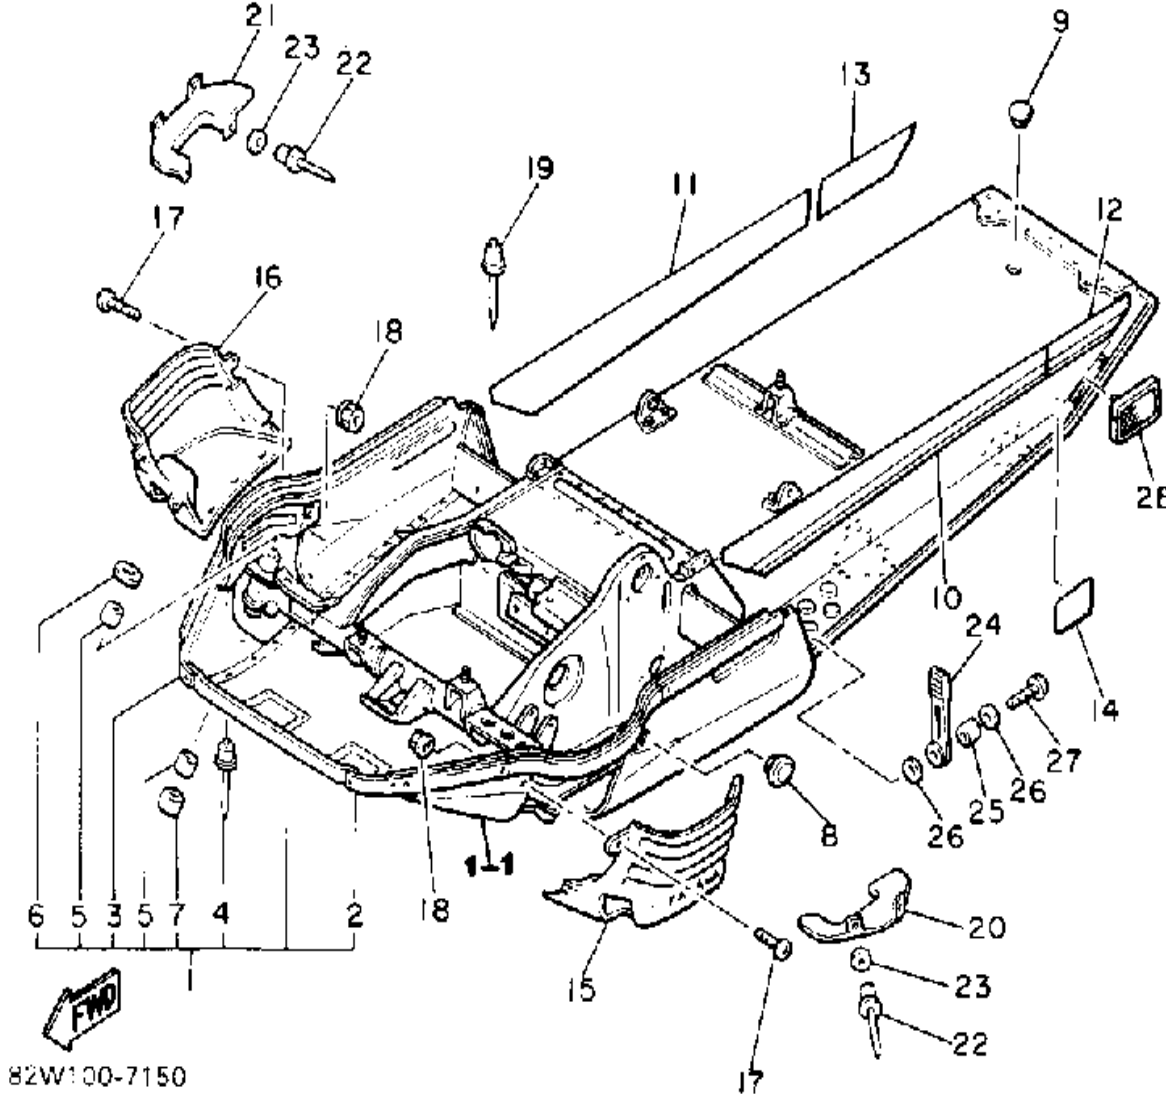

FRAME

82W100-7150

Ref. No.	Part Number	Description	Qty	Remarks
27	98906-06030-00	SCREW, BIND	2	
28	81G-85130-00-00	REAR REFLECTOR ASSEMBLY	2	
1-1	8R6-21912-09-00	BELLY PAN	1	

Not For Resale

www.SmallEngineDiscount.com