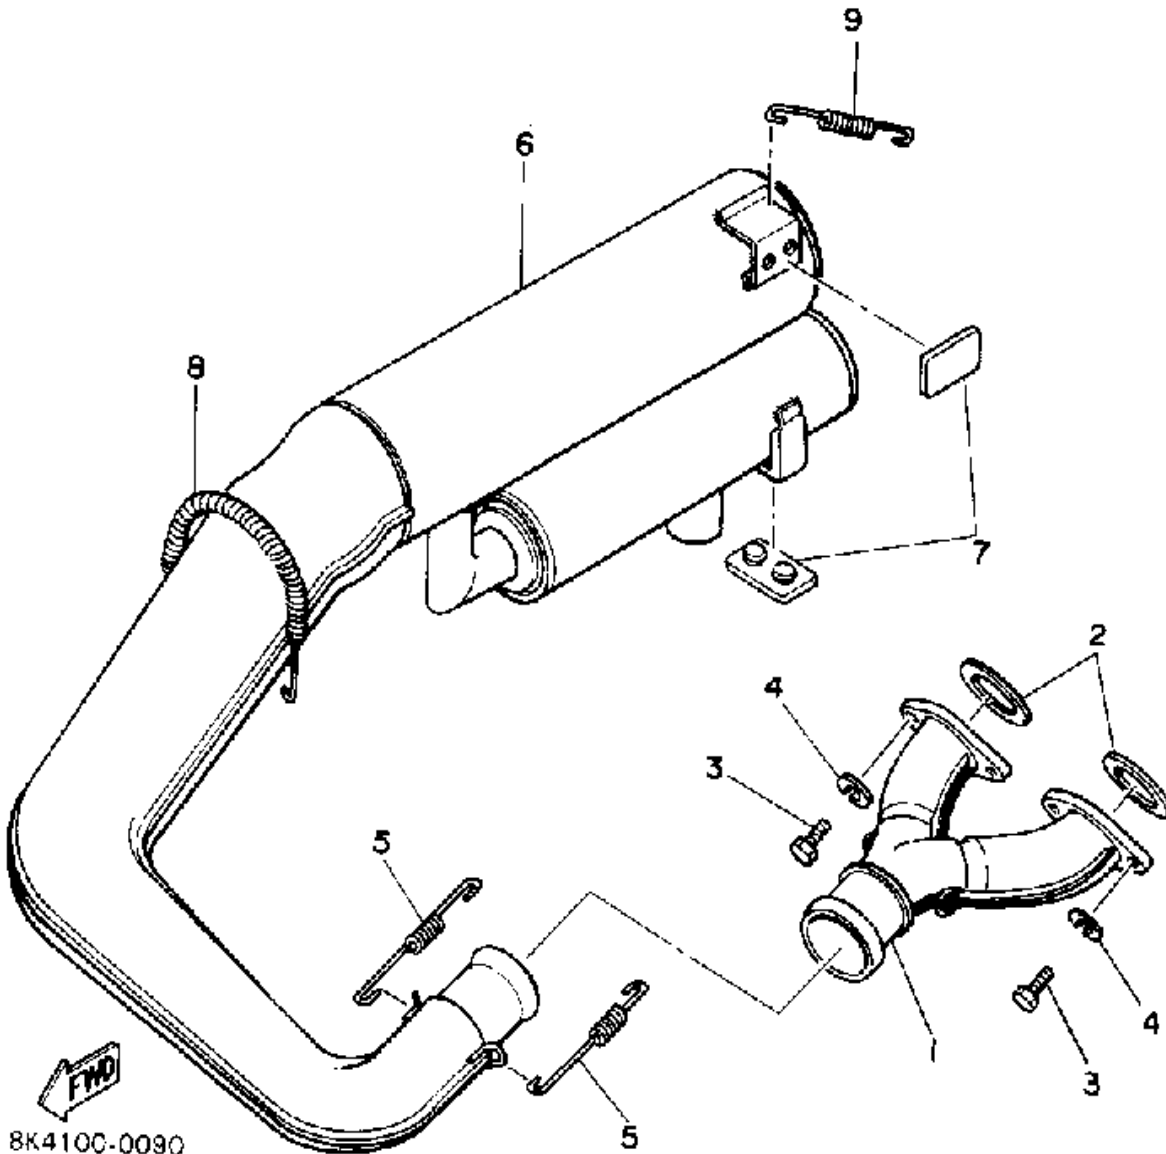

EXHAUST

Ref. No.	Part Number	Description	Qty	Remarks
1	8K4-14610-00-00	EXHAUST PIPE ASSEMBLY 1	1	
2	821-14613-01-00	GASKET, EXHAUST PIPE	2	
3	97313-08020-00	BOLT, HEXAGON	4	
4	92990-08100-00	WASHER	4	
5	90506-20272-00	SPRING, TENSION	2	
6	8L0-14710-01-00	MUFFLER ASSEMBLY L	1	
7	8A5-14728-02-00	PROTECTOR, MUFFLER 2	2	
8	90506-14207-00	SPRING, TENSION	1	
9	90506-16212-00	SPRING, TENSION	1	

8K4100-0090

Not For Resale

www.SmallEngineDiscount.com