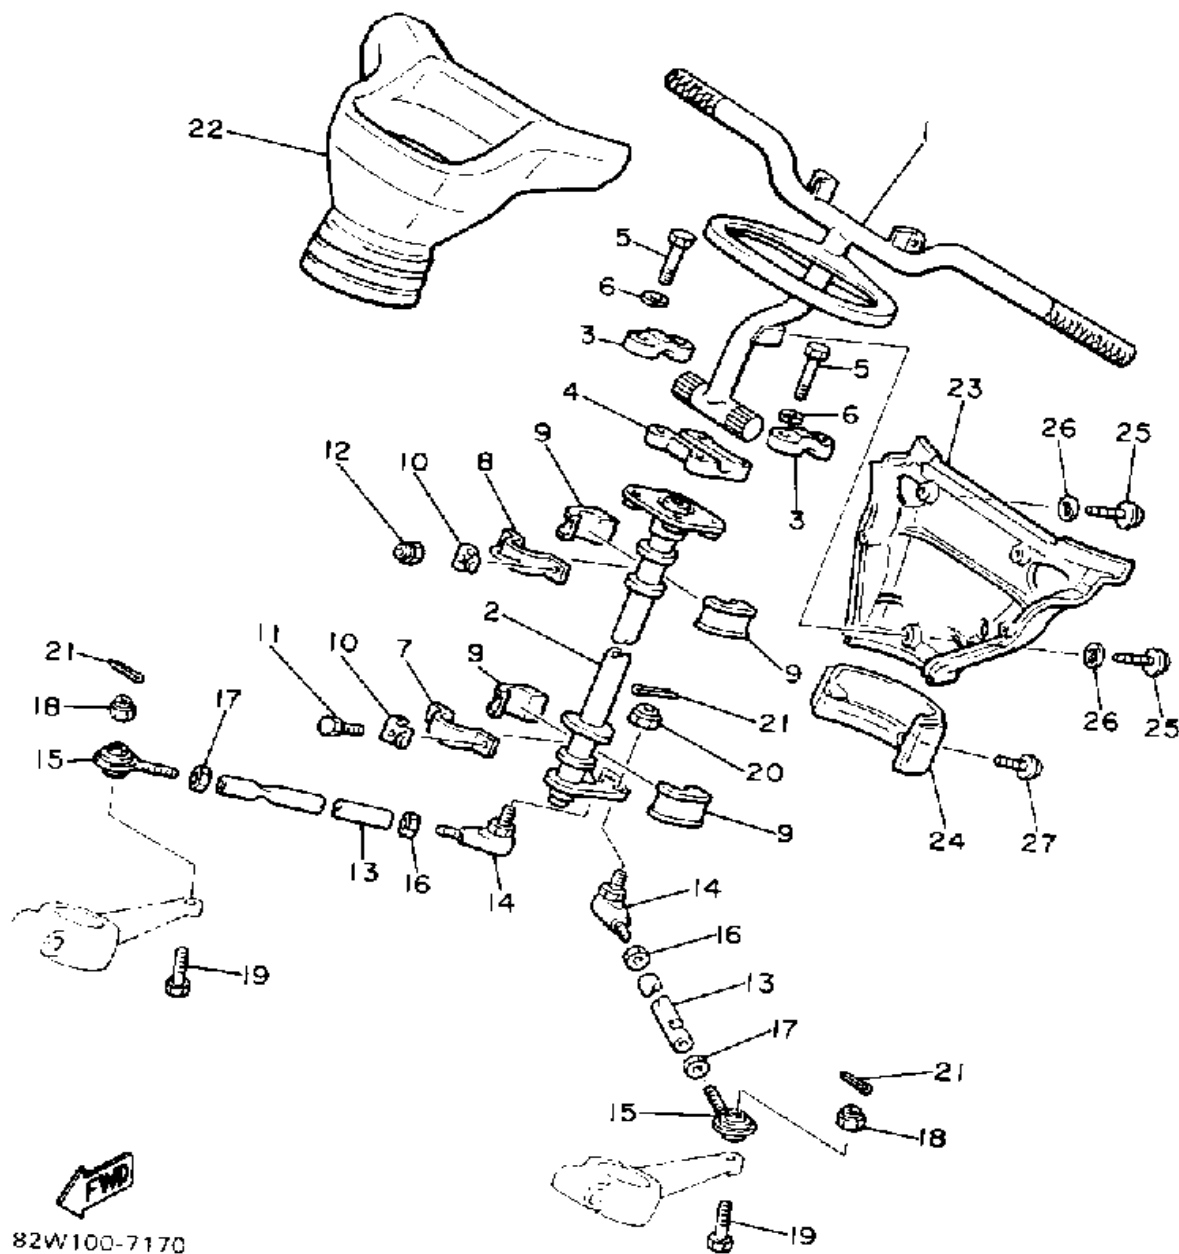

STEERING

82W100-7170

Ref. No.	Part Number	Description	Qty	Remarks
1	81R-23811-00-00	COLUMN, STEERING	1	
2	8L8-23813-00-00	COLUMN, STEERING 2	1	
3	1E6-23441-00-00	HOLDER, HANDLE UPR	2	
4	164-23441-00-98	HOLDER, HANDLE UPPER ...	1	BLACK
5	97022-08055-00	BOLT	4	
6	92990-08100-00	WASHER	4	
7	84M-23868-00-00	BRACKET, STEERING LOWER	1	
8	84M-23872-00-00	HOLDER, BEARING	1	
9	8F3-23812-00-00	PLANE BEARING, STEERING .	4	
10	90215-08262-00	WASHER, LOCK	4	
11	97011-08016-00	BOLT	2	
12	95712-08300-00	NUT, LOCK	2	
13	8L0-23821-00-00	ROD, STEERING RELAY	2	UR STD
	8U7-23821-10-00	ROD, STEERING RELAY	2	AP
14	86X-23841-00-00	JOINT, UNIVERSAL 1	1	
15	87S-23847-00-00	JOINT, UNIVERSAL 3	1	
16	95303-10700-00	NUT	2	
17	90170-10186-00	NUT	2	
18	95701-10300-00	NUT, FLANGE (95702-10300) ..	2	
19	90102-10031-00	BOLT, WITH HOLE	2	
20	90185-10085-00	NUT, SELF-LOCKING	2	
21	91402-25018-00	PIN, COTTER	4	
22	8L8-23815-01-00	PAD, STEERING	1	
23	8L8-23817-02-00	PAD, STEERING	1	
24	8Y0-23818-00-00	COVER, STEERING	1	
25	90159-05096-00	SCREW, WITH WASHER	3	
26	90201-05721-00	WASHER, PLATE	3	
27	90159-04095-00	SCREW, WITH WASHER	4	

Not For Resale

www.SmallEngineDiscount.com