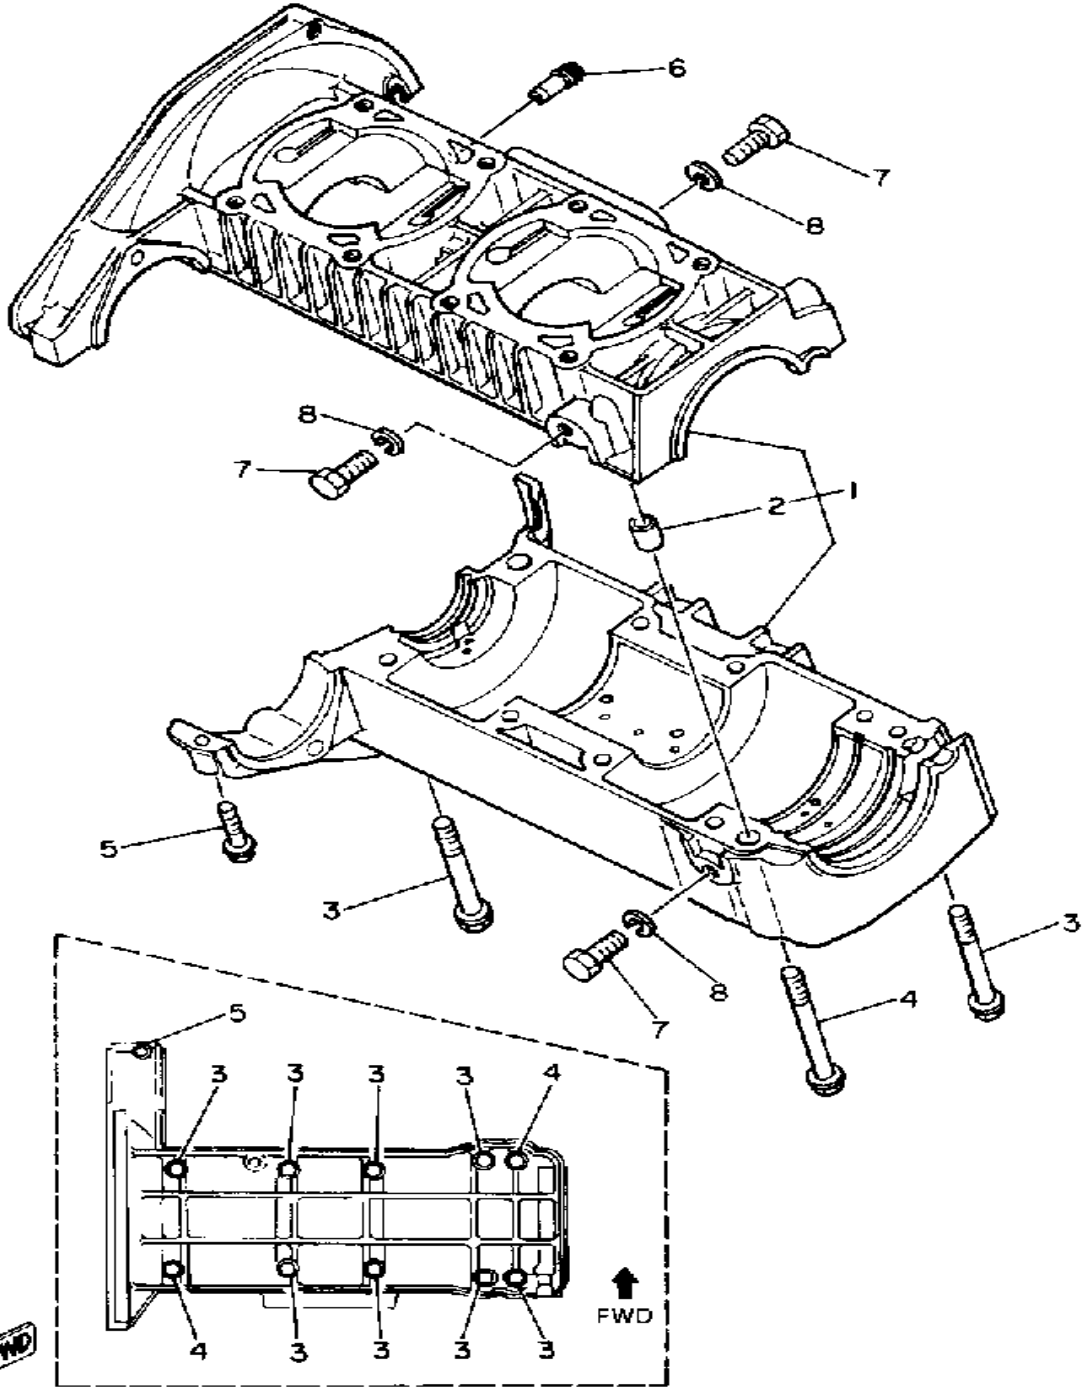

CRANKCASE

Ref. No.	Part Number	Description	Qty	Remarks
1	8H8-15100-02-00	CRANKCASE ASSEMBLY	1	
2	99510-12016-00	. PIN, DOWEL	2	
3	95811-08075-00	BOLT, FLANGE	8	
4	95822-08085-00	BOLT, FLANGE	2	
5	95811-06030-00	BOLT, FLANGE	1	
6	J38-11116-00-00	JOINT, BREATHER	1	
7	97313-08020-00	BOLT, HEXAGON	6	
8	92990-08100-00	WASHER	6	

8L8100-1030

Not For Resale
www.SmallEngineDiscount.com