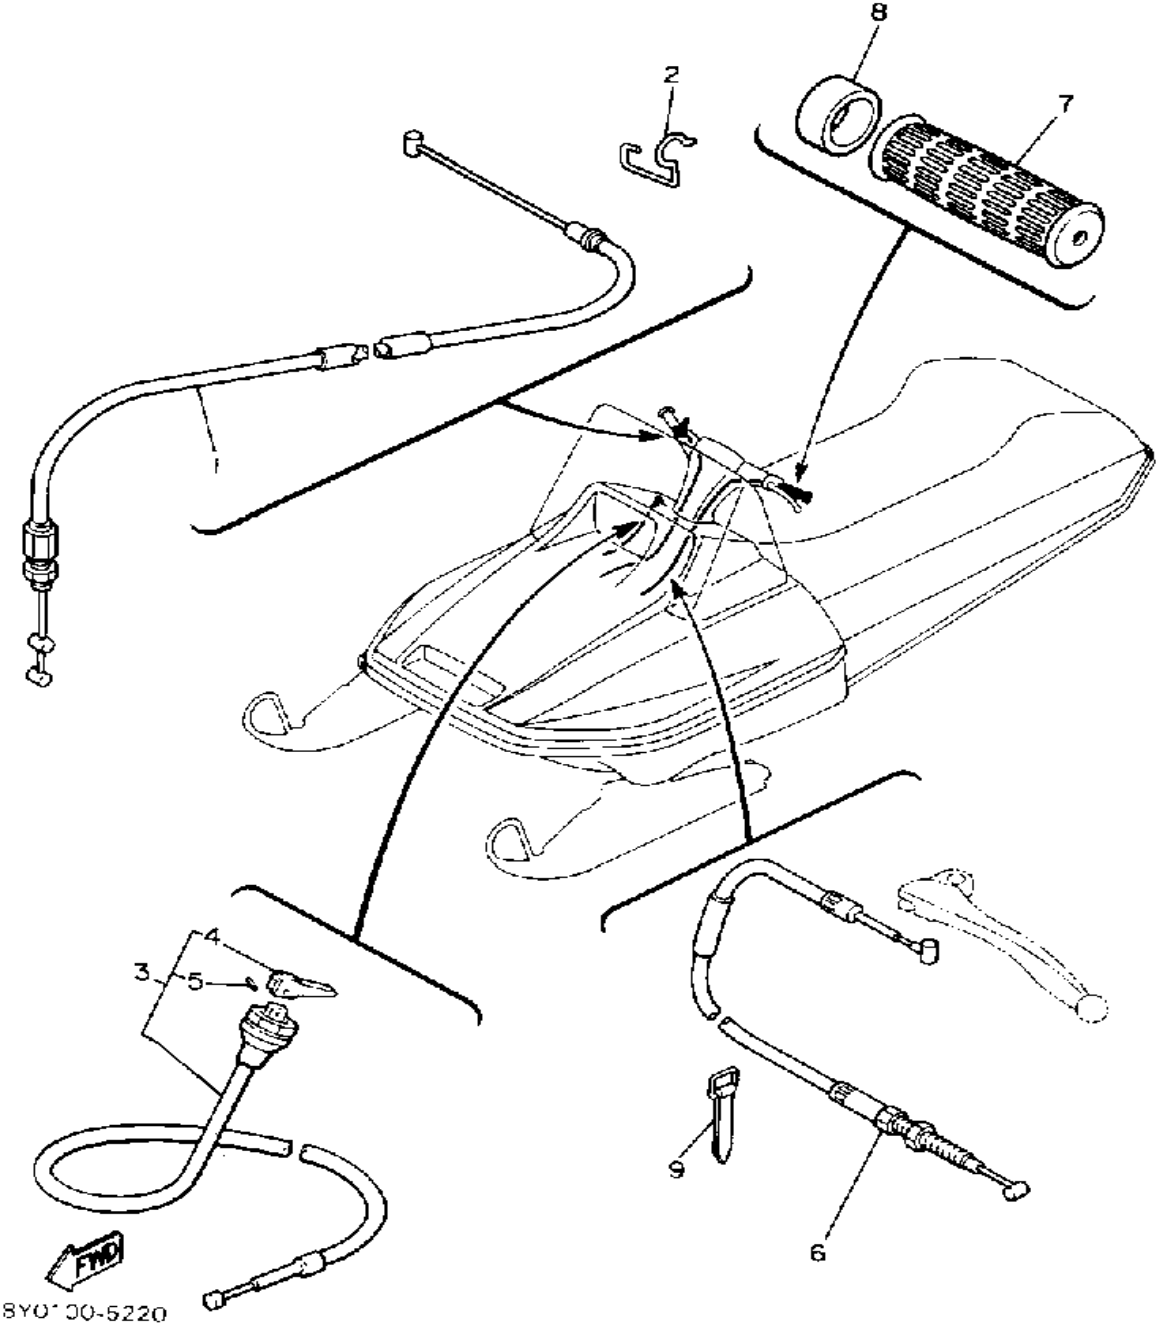

Not For Resale

www.SmallEngineDiscount.com

STEERING GATE

8Y0100-5182

Ref. No.	Part Number	Description	Qty	Remarks
1	8K4-23871-00-00	GATE, STEERING	1	
2	97313-06016-00	BOLT, HEXAGON	4	
3	92995-06100-00	WASHER, SPRING	4	
4	92901-06600-00	WASHER	4	
5	95816-08016-00	BOLT, FLANGE	4	
6	8L8-23883-00-00	BRACKET 3	1	
7	8L8-23884-00-00	BRACKET 4	1	
8	90267-48053-00	RIVET, BLIND	8	
9	90201-04325-00	WASHER, PLATE	8	
10	8K4-23886-00-00	BRACKET 6	1	
11	8U9-28100-00-00	TOOL KIT (8V9-28100-00)	1	
12	8U5-21945-00-00	BRACKET, TL BX FTNG (8N8-21945-01)	1	
13	90267-48079-00	RIVET, BLIND	2	
14	90201-04325-00	WASHER, PLATE	2	
15	4J2-82131-01-00	BAND, BATTERY	1	

Not For Resale
www.SmallEngineDiscount.com

CONTROL - CABLE

Ref. No.	Part Number	Description	Qty	Remarks
1	8Y0-26311-00-00	CABLE, THROTTLE 1	1	
2	90465-10189-00	CLAMP	1	
3	8Y0-26331-00-00	CABLE, STARTER 1	1	
4	8L2-26374-00-00	. END, CABLE 3	1	
5	91609-30010-00	. PIN, SPRING	1	
6	8K4-26340-00-00	CABLE, BRAKE	1	
7	801-26241-01-00	GRIP	2	
8	90387-22726-00	COLLAR	1	
9	341-26397-01-00	BAND	1	