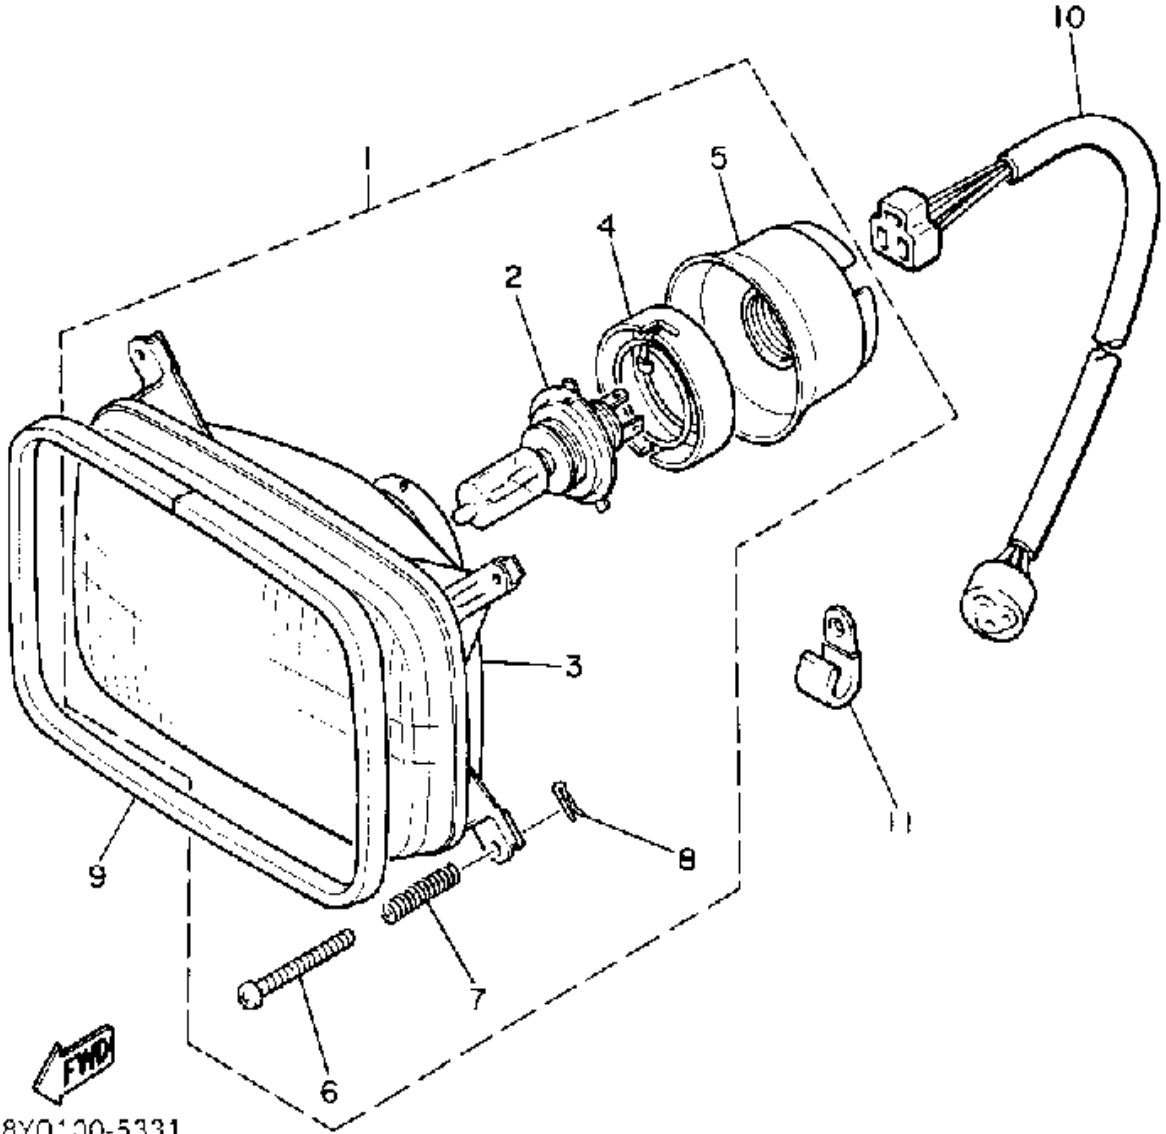

HEADLIGHT

Ref. No.	Part Number	Description	Qty	Remarks
1	8M6-84310-00-00	HEADLIGHT UNIT ASSEMBLY	1	
2	5V2-84314-00-XX	. BULB, HL 12V60/55W (2F9-84314-00)	1	HALOGEN
3	8K4-84320-00-00	. LENS ASSEMBLY	1	
4	8A7-84312-00-00	. HOLDER, SOCKET	1	
5	8A7-84397-01-00	. COVER, SOCKET	1	
6	8M6-84331-00-00	. SCREW, RIM ADJUSTING (8A5-84331-00-00)	4	
7	8A5-84332-00-00	. SPRING, SCREW	4	
8	8K4-84374-00-00	. CLIP	4	
9	8T7-84366-00-00	DAMPER, HEADLIGHT 1	1	
10	83W-84359-00-00	CORD, headlight	1	
11	90465-08028-00	CLAMP	2	

Not For Resale
www.SmallEngineDiscount.com