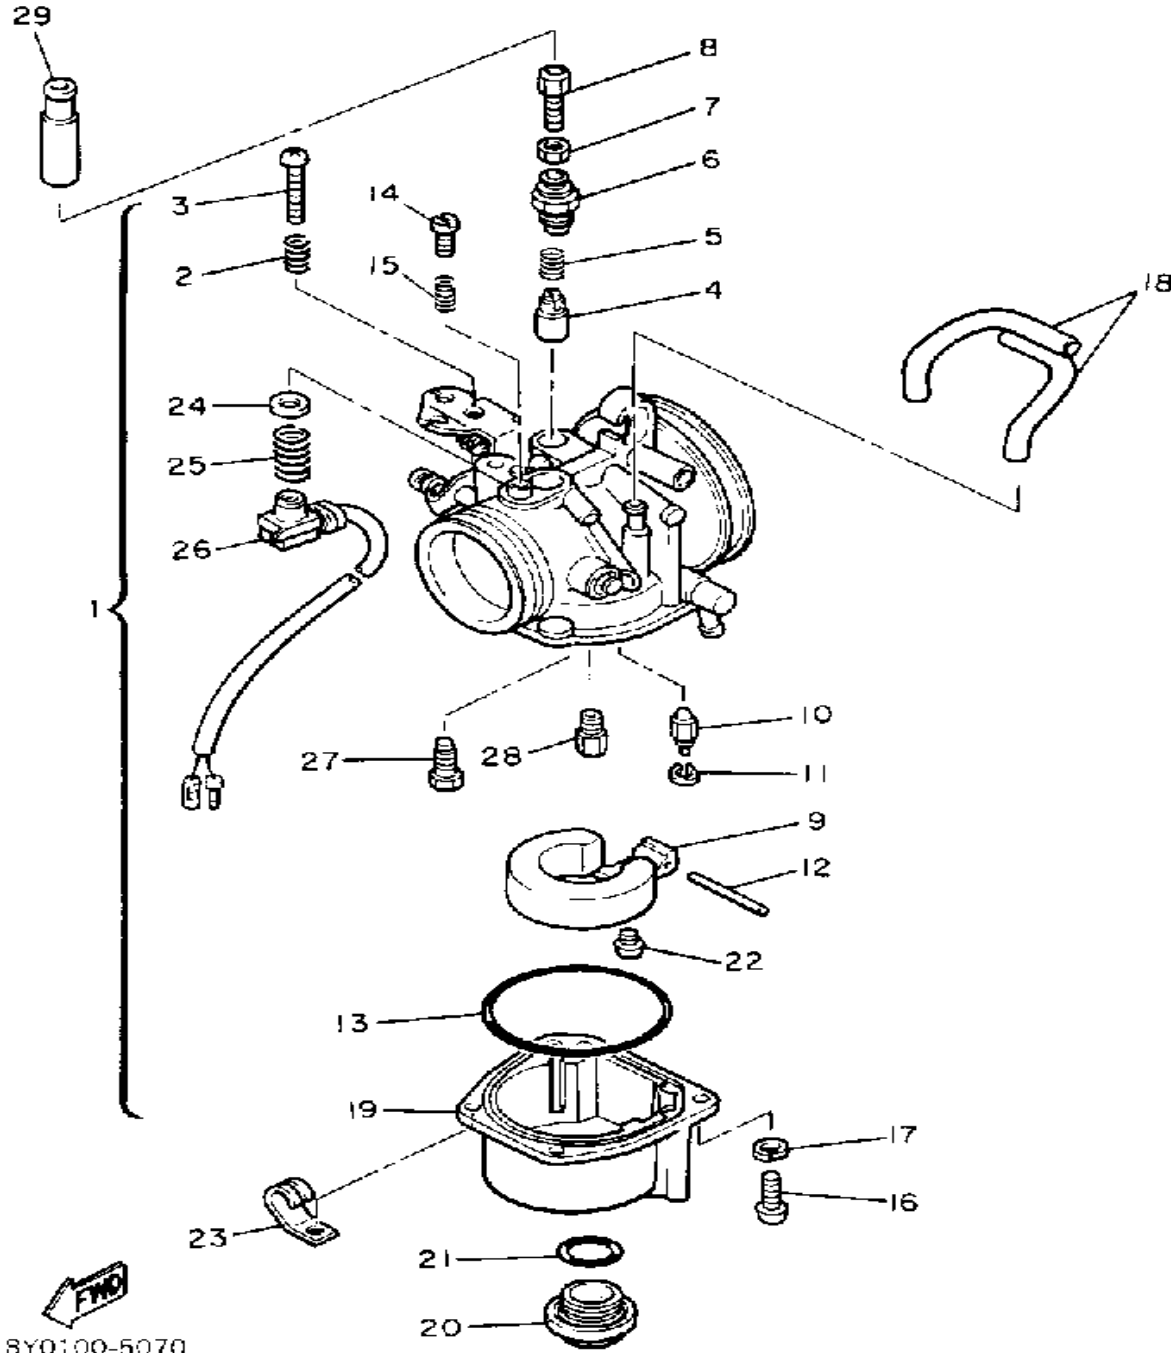

CARBURETOR

Ref. No.	Part Number	Description	Qty	Remarks
1	8Y0-14101-01-00	CARBURETOR ASSEMBLY 1	1	
2	80F-14131-00-00	. SPRING, THROTTLE VALVE	1	
3	80F-14121-00-00	. SCREW, THROTTLE STOP	1	
4	371-14993-60-00	. PLUNGER, STARTER	1	
5	90501-08443-00	. SPRING, COMPRESSION	1	
6	8A6-14969-00-00	. CAP	1	
7	8E7-14161-00-00	. NUT, CABLE ADJUSTING	1	
8	8A6-14977-00-00	. SHAFT, STARTER LEVER	1	
9	8G6-14985-01-00	. FLOAT	1	
10	8E7-14546-01-00	. VALVE, NEEDLE	1	
11	663-14159-00-00	. CLIP	1	
12	663-14548-00-00	. PIN, FLOAT ARM	1	
13	8G6-14984-00-00	. GASKET, FLOAT CHAMBER	1	
14	8G6-14521-00-00	. SCREW, ADJUST	1	
15	90501-08214-00	. SPRING, COMPRESSION	1	
16	98580-04540-00	. SCREW, PAN HEAD	4	
17	92901-04100-00	. WASHER, SPRING	4	
18	8G6-14994-01-00	. NET, FILTER	2	
19	8K4-14980-00-00	. BODY, FLOAT CHAMBER	1	
20	8M7-14992-00-00	. ROD	1	
21	93210-19309-00	. O-RING	1	
22	98701-04008-00	. SCREW, FLAT HEAD	1	
23	8Y0-14137-00-00	. CLIP	1	
24	80F-14146-00-00	. PLATE	1	
25	80F-14133-00-00	. SPRING, THROTTLE STOP	1	
26	87S-8259A-00-00	. SWITCH, CARBURETOR	1	
27	8G6-14948-24-00	. JET # 2	1	
28	8A6-14516-20-00	. JET, MAIN #1 0	1	UR
	8A6-14516-25-00	. JET, MAIN #1 5	1	UR

CONTINUED ON NEXT FRAME ►

Not For Resale

www.SmallEngineDiscount.com