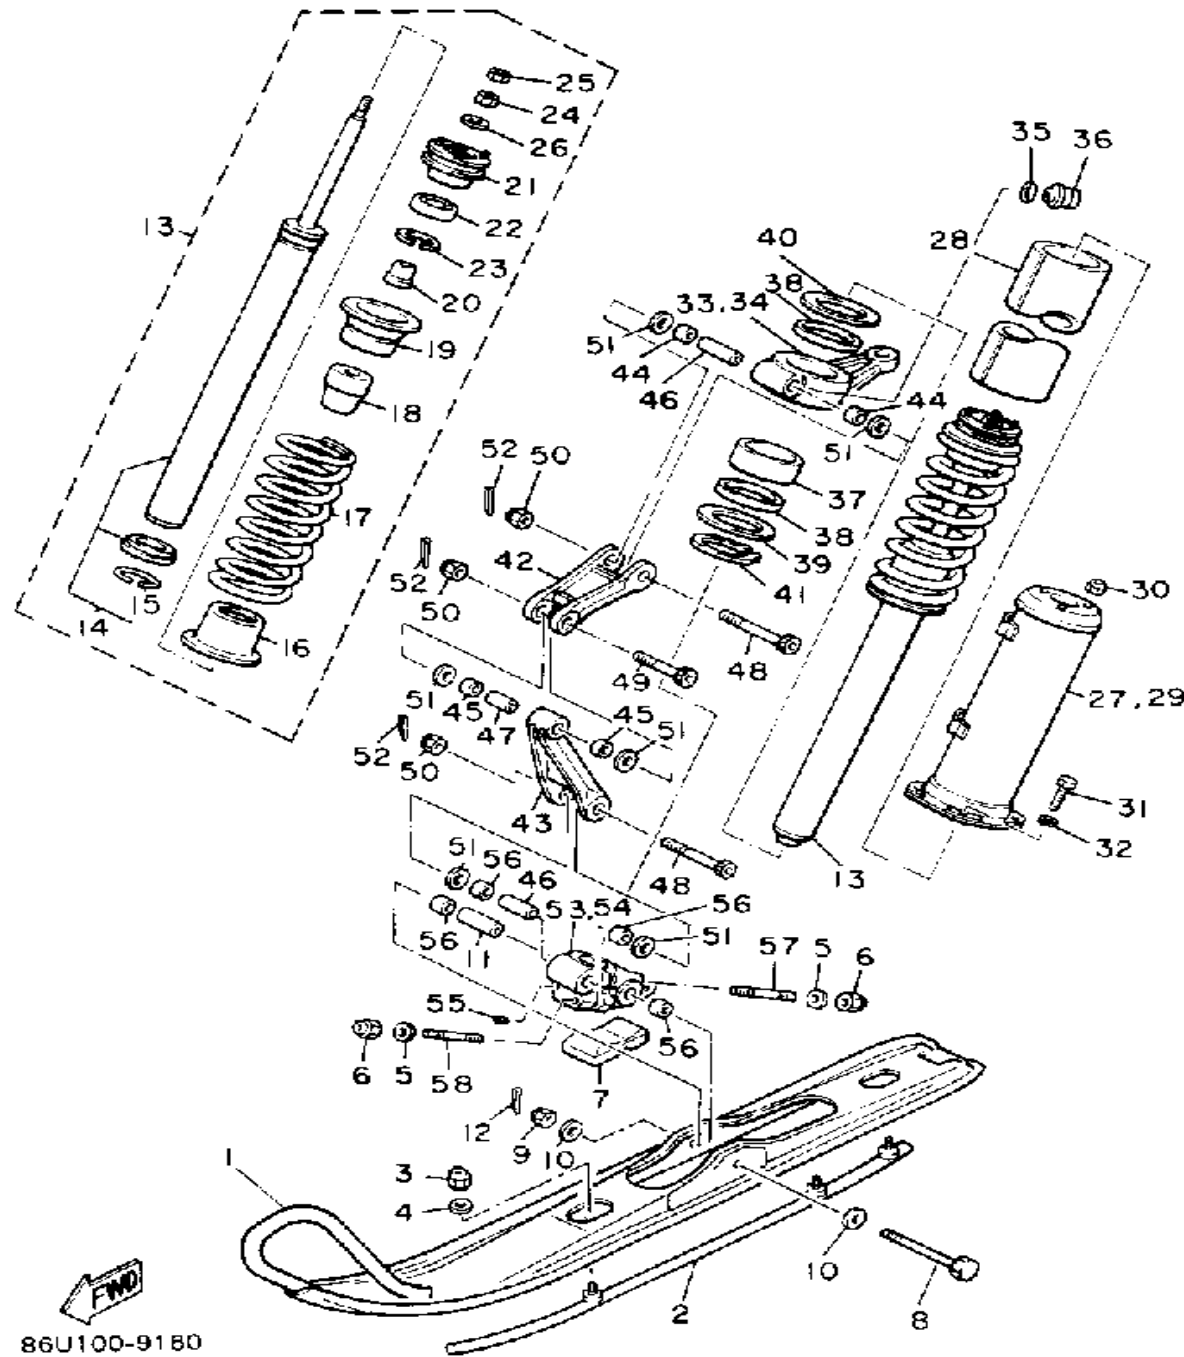

SKI

86U100-9180

Ref. No.	Part Number	Description	Qty	Remarks
1	82M-23710-03-00	SKI 1	2	
2	82W-23731-01-XX	SKI RUNNER, 1	2	
3	95616-08100-00	NUT, U	6	
4	92906-08600-00	WASHER	6	
5	92901-08600-00	WASHER	4	
6	95712-08300-00	NUT, LOCK	4	
7	82M-23743-00-00	STOPPER 1	2	
8	90102-10050-00	BOLT, WITH HOLE	2	
9	95706-10300-00	NUT, NYLON	2	
10	92906-10600-00	WASHER	4	
11	90387-106J3-00	COLLAR	2	
12	91490-20020-00	PIN, COTTER	2	
13	84L-2376A-00-00	ABSORBER ASSEMBLY 1	2	
14	84L-22401-00-00	. DAMPER SUB-ASSEMBLY.	1	
15	93440-36087-00	. CIRCLIP, OUTER	1	
16	8L9-23777-00-00	. SEAT, SPRING 2	1	
17	90501-75612-00	. SPRING, COMPRESSION	1	
18	8L0-22493-00-00	. BUMP, STOP	1	
19	8L0-23788-00-00	. PLATE, BACK UP	1	
20	90387-100A5-00	. COLLAR	1	
21	8L0-2376H-00-00	. HOLDER, BEARING	1	
22	93306-20226-00	. BEARING	1	
23	99009-35500-00	. CIRCLIP	1	
24	90170-08220-00	. NUT	1	
25	95333-08600-00	. NUT	1	
26	90201-08107-00	. WASHER, PLATE	1	
27	8L9-2376J-00-00	HOLDER, ABSORBER	2	
28	8L0-2376R-00-00	PROTECTOR	2	
29	8M6-77553-00-00	PROTECTOR 3	2	

CONTINUED ON NEXT FRAME ►

Not For Resale
www.SmallEngineDiscount.com