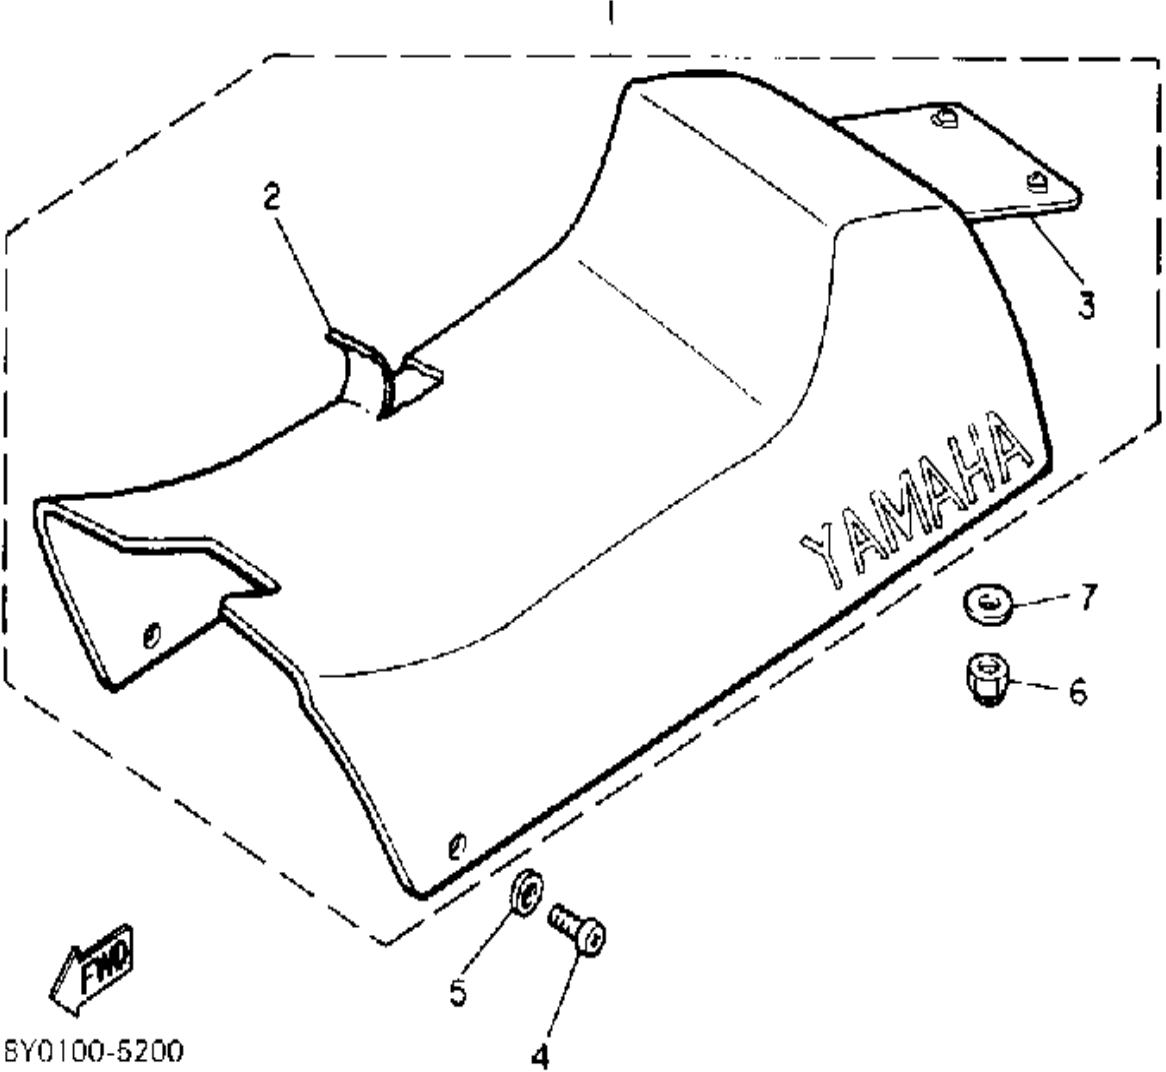

SEAT

Ref. No.	Part Number	Description	Qty	Remarks
1	82W-24710-00-00	SINGLE SEAT ASSEMBLY	1	
2	82W-24711-00-00	. COVER, SINGLE SEAT	1	
3	8U9-77377-01-00	. COVER, LUGGAGE BOX 2	1	
4	90154-06003-00	SCREW, BINDING	2	
5	90201-063J2-00	WASHER, PLATE	2	
6	95712-08300-00	NUT, LOCK	2	
7	90201-08748-00	WASHER, PLATE	2	

Not For Resale
www.SmallEngineDiscount.com