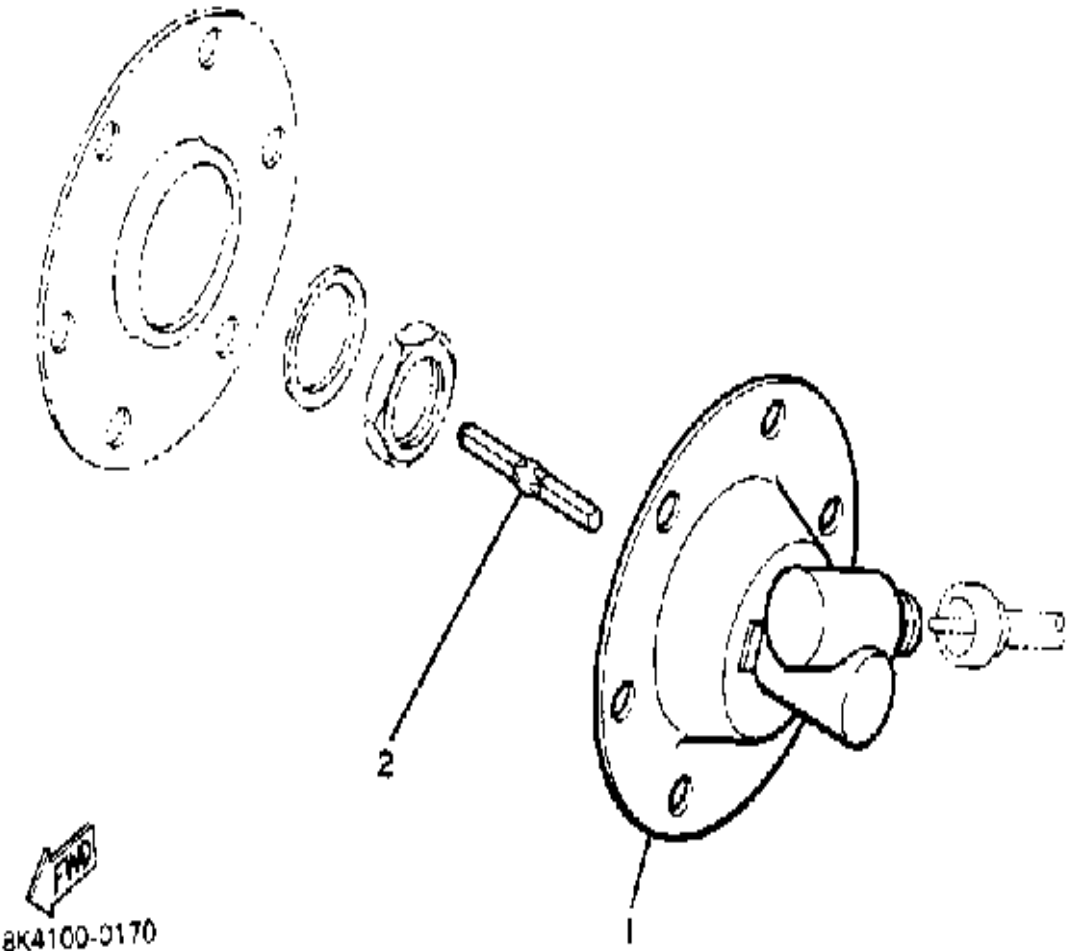

SPEEDOMETER - GEAR UNIT

Ref. No.	Part Number	Description	Qty	Remarks
1	8L8-47700-00-00	METER GEAR HOUSING COMP.	1	
2	8K4-47715-00-00	JOINT	1	

Not For Resale

www.SmallEngineDiscount.com