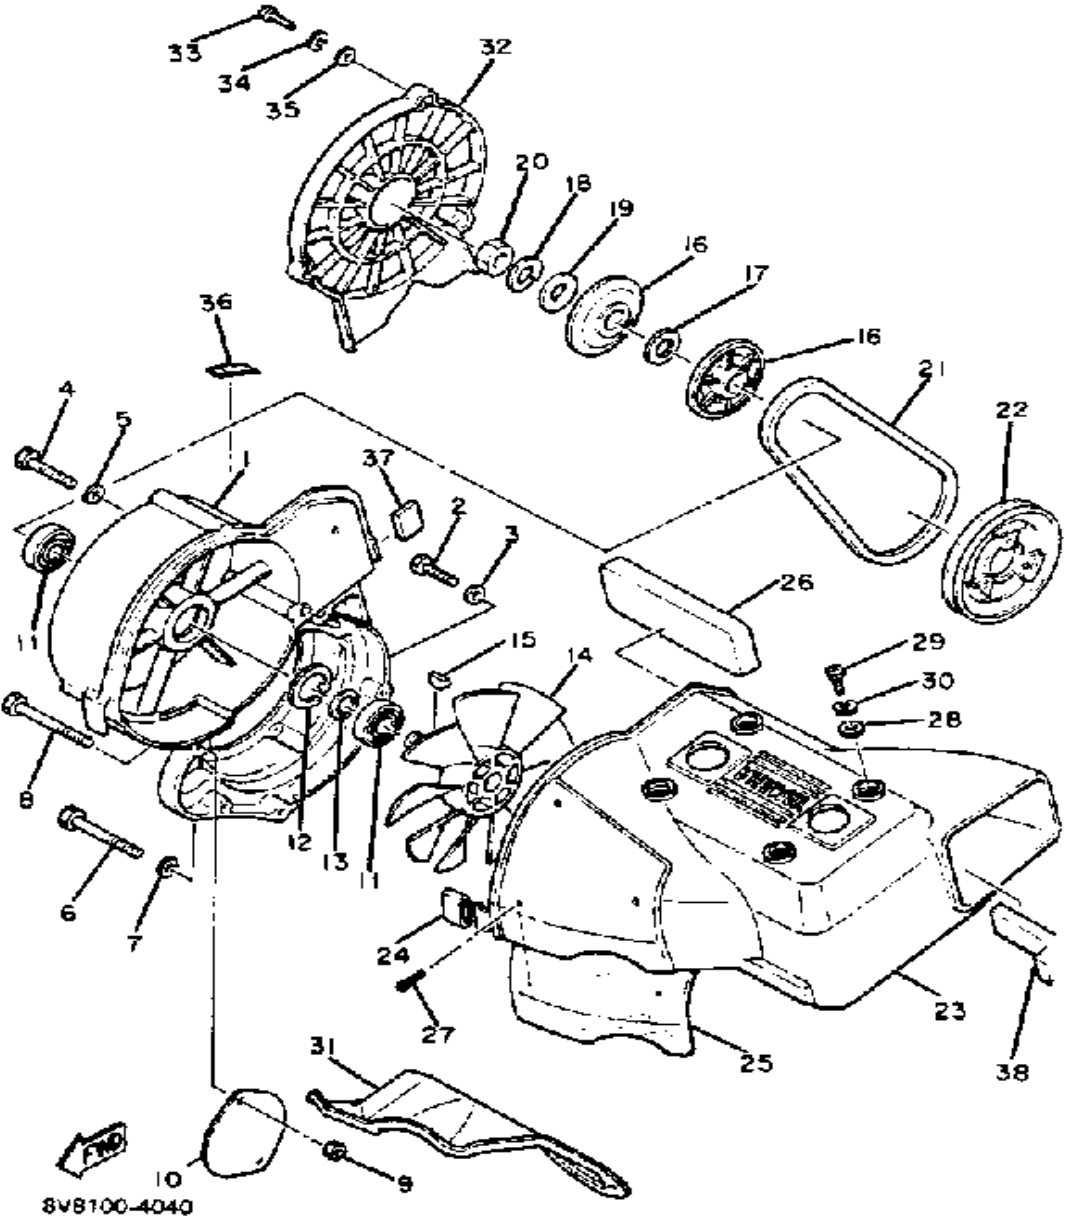

AIR SHROUD - FAN

Ref. No.	Part Number	Description	Qty	Remarks
29	98906-06016-00	SCREW, BIND	4	
30	92906-06100-00	WASHER, SPRING	4	
31	8H8-12652-00-00	AIR SHROUD, CYLINDER 2 ...	1	
32	8K4-12616-00-00	COVER, FAN CASE	1	
33	98506-06025-00	SCREW, PAN HEAD	3	
34	92906-06100-00	WASHER, SPRING	3	
35	90201-062A8-00	WASHER, PLATE	3	
36	8K4-12628-00-00	LABEL, CAUTION	1	
37	(8V8-12679-00-00)	DAMPER, SHROUD 6	1	
38	8V8-12678-00-00	DAMPER, AIR SHROUD 5	1	

Not For Resale
www.SmallEngineDiscount.com