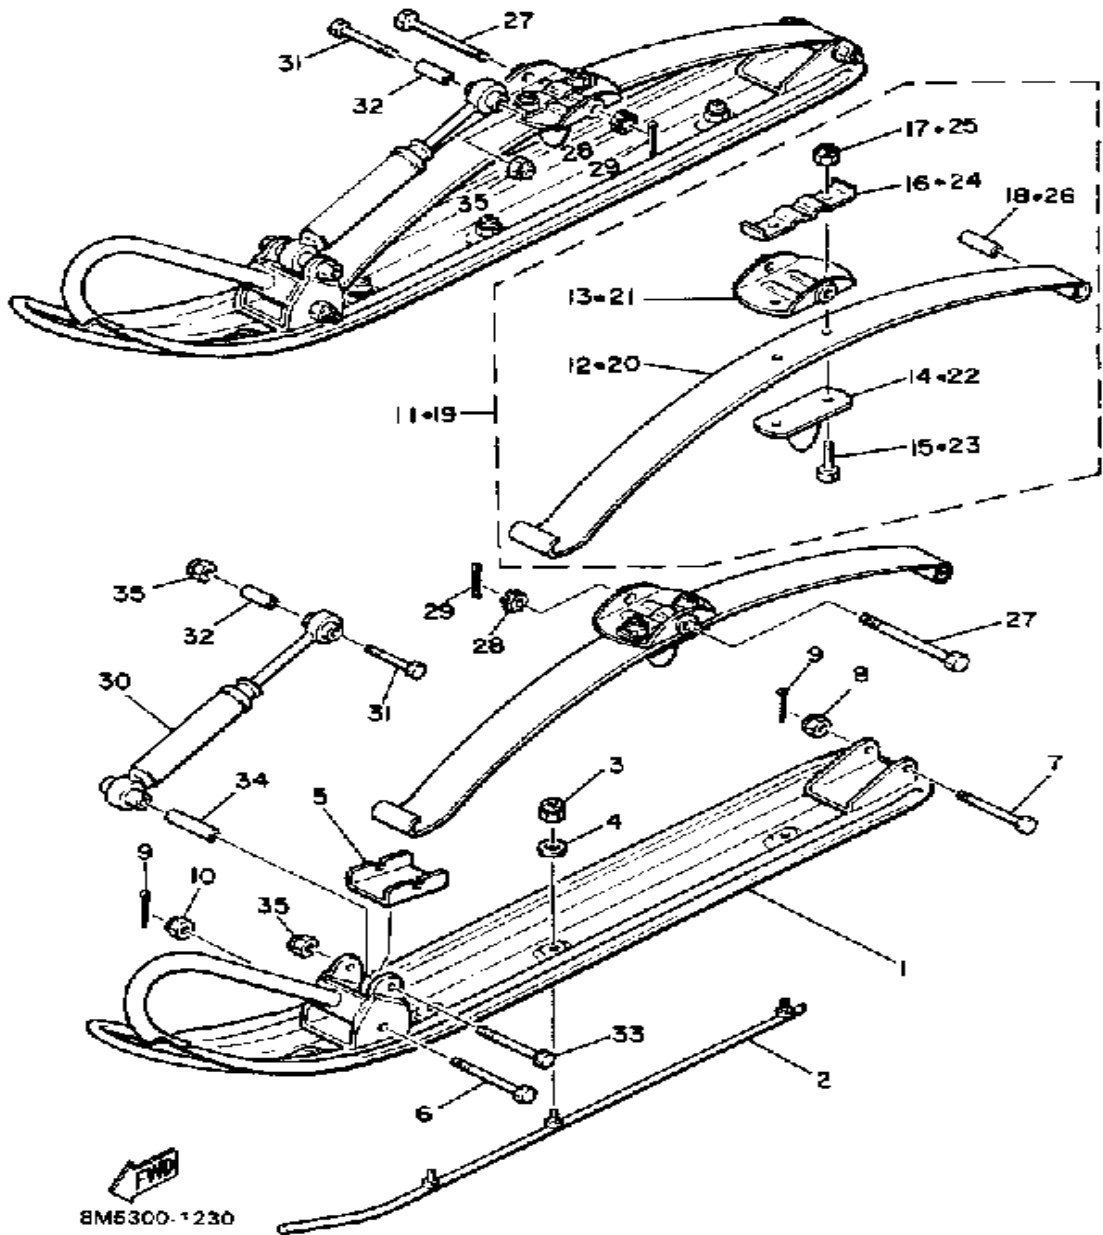

SKI

Ref. No.	Part Number	Description	Qty	Remarks
30	8V8-23350-00-00	SHOCK ABSORBER ASSEMBLY	2	
31	97026-08055-00	BOLT	2	
32	90387-08262-00	COLLAR	2	
33	97026-08075-00	BOLT (97326-08075)	2	
34	90387-08224-00	COLLAR	2	
35	95716-08300-00	NUT, FLANGE	4	

Not For Resale
www.SmallEngineDiscount.com