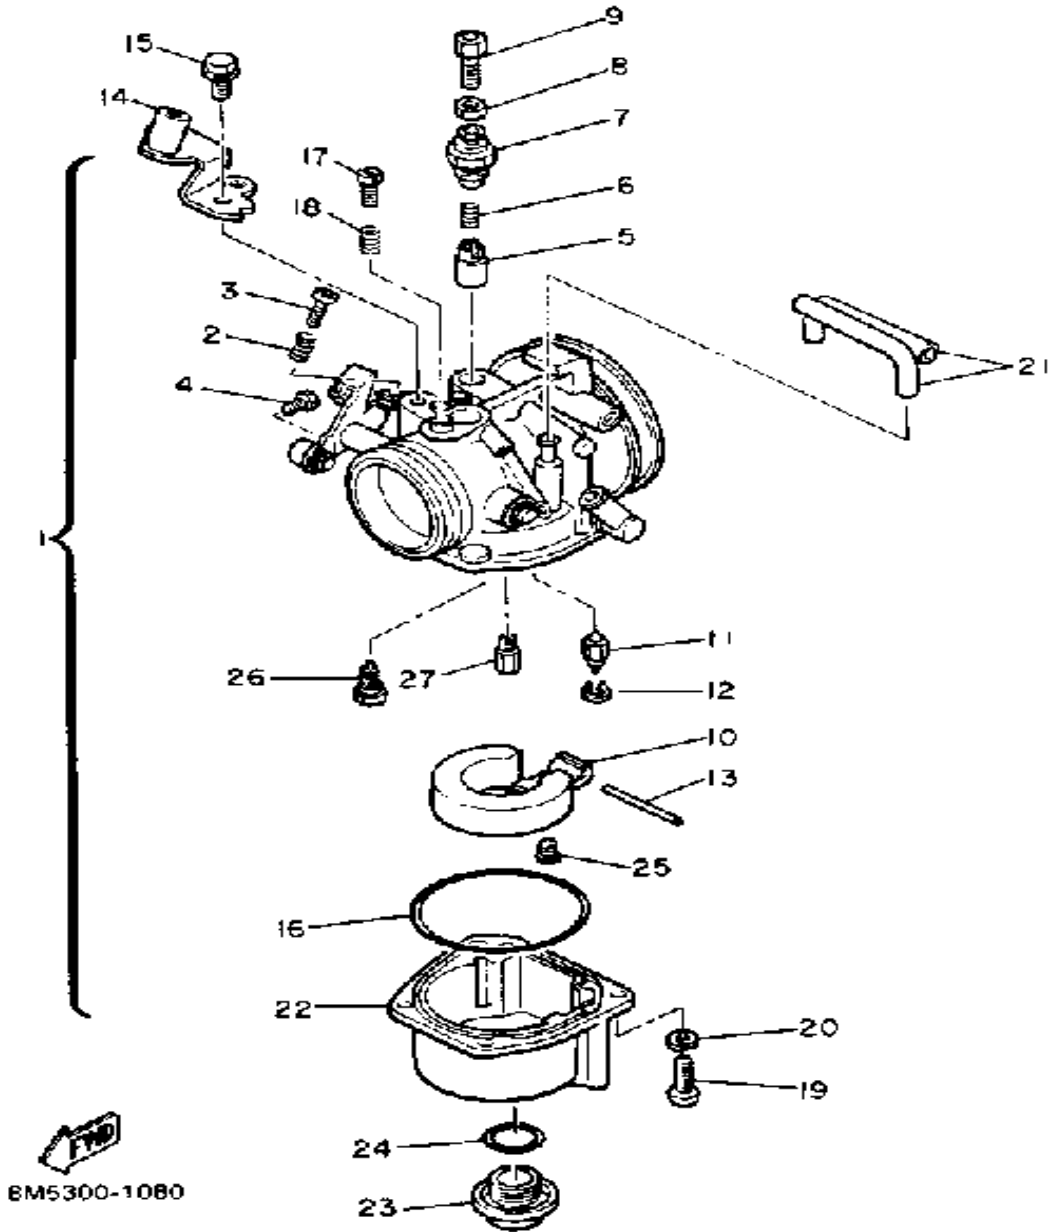

CONTINUED ON NEXT FRAME ►

Not For Resale
www.SmallEngineDiscount.com

INTAKE

Ref. No.	Part Number	Description	Qty	Remarks
29	98580-05016-00	SCREW, PAN HEAD	3	
30	92990-05100-00	WASHER, SPRING	3	
31	92901-05600-00	WASHER, PLATE	3	
32	95311-05700-00	NUT	3	
33	98511-06025-00	SCREW PAN HEAD (92501-06025)	2	
34	92995-06100-00	WASHER, SPRING	2	
35	92990-06200-00	WASHER	4	
36	95380-06600-00	NUT	2	
37	90462-06058-00	CLAMP	1	
38	8K4-14425-00-00	DAMPER 1	2	
39	97313-06016-00	BOLT, HEXAGON	2	
40	92995-06100-00	WASHER, SPRING	2	
41	90201-062A8-00	WASHER, PLATE	2	
42	8N8-14453-01-00	JOINT, AIR CLEANER 1	1	
43	90506-06083-00	SPRING, TENSION	1	
44	90460-75020-00	CLAMP, HOSE	1	

Not For Resale
www.SmallEngineDiscount.com

CARBURETOR

Ref. No.	Part Number	Description	Qty	Remarks
1	8L8-14101-01-00	CARBURETOR ASSEMBLY 1	1	
2	90501-12229-00	. SPRING, COMPRESSION	1	
3	90157-04010-00	. SCREW, PAN HEAD	1	
4	98580-04008-00	. SCREW, PAN HEAD	1	
5	371-14993-60-00	. PLUNGER, STARTER	1	
6	90501-08443-00	. SPRING, COMPRESSION	1	
7	8A6-14969-00-00	. CAP	1	
8	8E7-14161-00-00	. NUT, CABLE ADJUSTING	1	
9	8A6-14977-00-00	. SHAFT, STARTER LEVER	1	
10	8G6-14985-01-00	. FLOAT	1	
11	8E7-14546-01-00	. VALVE, NEEDLE	1	
12	663-14159-00-00	. CLIP	1	
13	663-14548-00-00	. PIN, FLOAT ARM	1	
14	8G6-14572-00-00	. PLATE, STAY	1	
15	8G6-14592-00-00	. SCREW	1	
16	8G6-14984-00-00	. GASKET, FLOAT CHAMBER	1	
17	8G6-14521-00-00	. SCREW, ADJUST	1	
18	90501-08214-00	. SPRING, COMPRESSION	1	
19	(97602-04114-00)	SCREW, PN/HD.W/WSHR		
20	92901-04100-00	. WASHER, SPRING	4	
21	8G6-14994-01-00	. NET, FILTER	2	
22	(8K4-14980-02-00)	BODY, FLOAT CHAMBER	1	
23	8M7-14992-00-00	. ROD	1	
24	93210-19309-00	. O-RING	1	
25	98701-04008-00	. SCREW, FLAT HEAD	1	
26	8G6-14948-19-00	. JET # 0	1	
27	8A6-14516-30-00	. JET, MAIN #1 0	1	U.R.
	8A6-14516-35-00	. JET, MAIN #1 5	1	U.R.
	8A6-14516-40-00	. JET, MAIN #1 0	1	U.R.