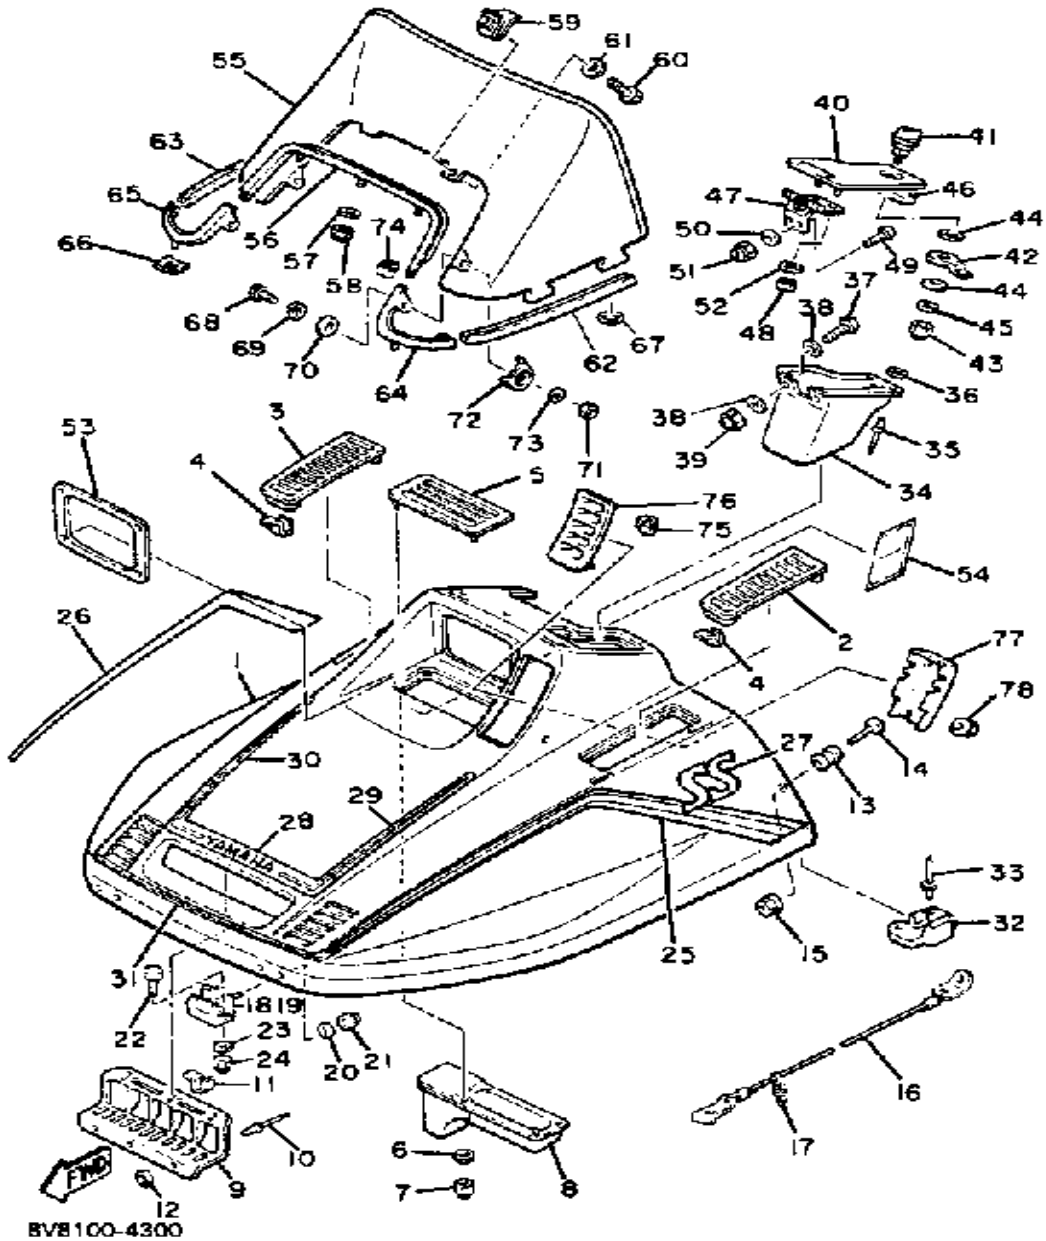

SHROUD - WINDSHIELD

Ref. No.	Part Number	Description	Qty	Remarks
30	8V8-77283-00-00	STRIPE 3	1	
31	8V8-77284-00-00	STRIPE 4	1	
32	8K4-77188-00-00	STOPPER	2	
33	90267-48086-00	RIVET, BLIND	4	
34	8K4-77391-00-00	LUGGAGE BOX	1	
35	90267-48078-00	RIVET, BLIND	2	
36	90201-04325-00	WASHER, PLATE	2	
37	98516-06020-00	SCREW, PAN HEAD	2	
38	90201-06059-00	WASHER, PLATE	4	
39	95701-06300-00	NUT, NYLON	2	
40	8L9-77392-00-00	COVER, LUGGAGE BOX	1	
41	8L9-77324-00-00	KNOB	1	
42	8K4-77328-00-00	LEVER, arm fitting	1	
43	95706-05300-00	NUT, nylon	1	
44	90201-10119-00	WASHER, PLATE	2	
45	90201-05725-00	WASHER, PLATE	1	
46	8K4-77374-00-00	DAMPER 2	1	
47	8K4-77470-00-00	HINGE ASSEMBLY	1	
48	95306-05800-00	NUT (CROWN)	2	
49	98586-05016-00	SCREW, PAN HEAD	2	
50	90201-05029-00	WASHER, PLATE	2	
51	95701-05300-00	NUT, NYLON	2	
52	92906-05200-00	WASHER, PLAIN	2	
53	8K4-77165-00-00	TRIM 1	1	
54	8N8-77743-00-00	INDICATOR 3	1	
55	8L0-77210-00-XX	WINDSHIELD (8L0-77210-00) ..	1	
56	8L0-77214-00-00	TRIM, lower	1	
57	92901-05600-00	WASHER, PLATE	3	
58	95701-05300-00	NUT, NYLON	3	

CONTINUED ON NEXT FRAME ➤

Not For Resale
www.SmallEngineDiscount.com