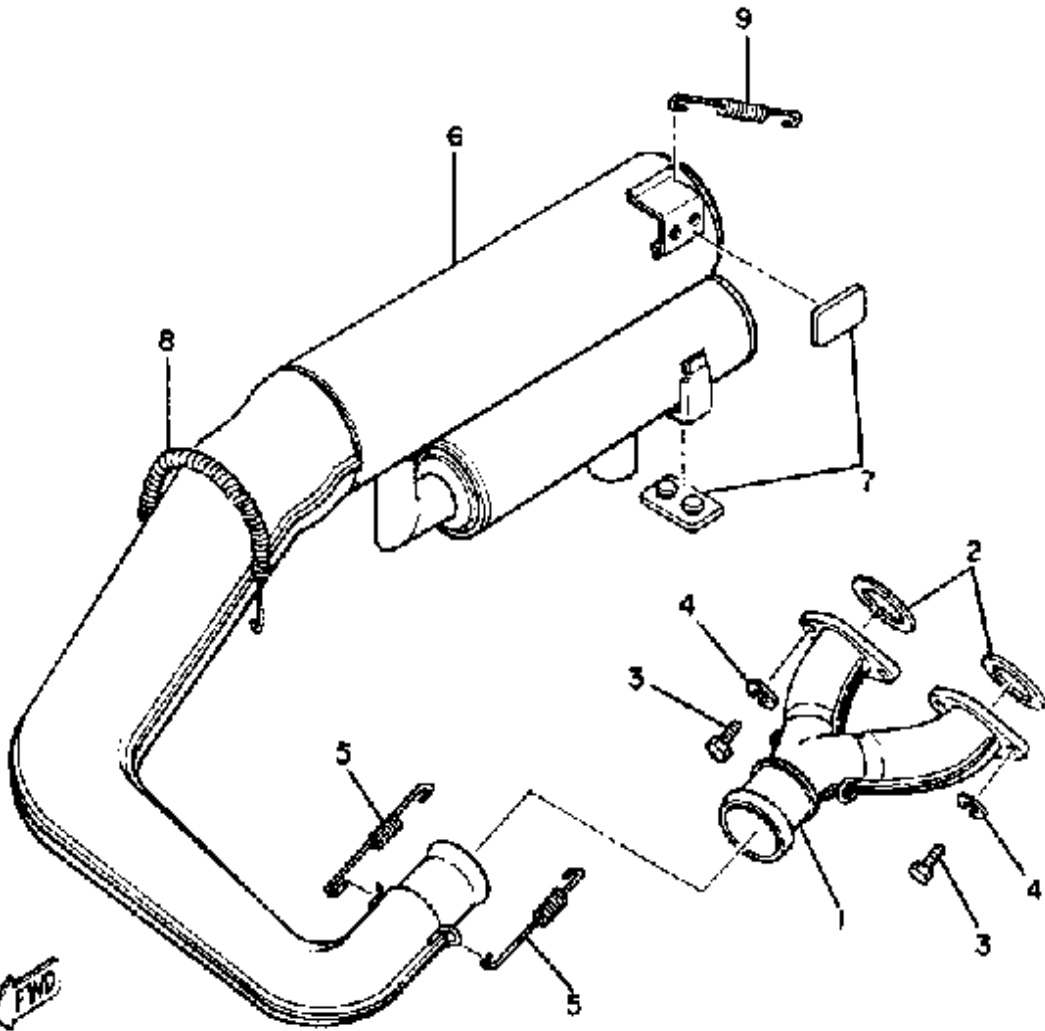

EXHAUST

Ref. No.	Part Number	Description	Qty	Remarks
1	8K4-14610-00-00	EXHAUST PIPE ASSEMBLY 1	1	
2	821-14613-01-00	GASKET, EXHAUST PIPE	2	
3	97313-08020-00	BOLT, HEXAGON	4	
4	92902-08100-00	WASHER, SPRING	4	
5	90506-20272-00	SPRING, TENSION	2	
6	8K4-14710-01-00	MUFFLER ASSEMBLY L (8K4-14710-00)	1	
7	8A5-14728-02-00	PROTECTOR, MUFFLER 2	2	
8	90506-14207-00	SPRING, TENSION	1	
9	90506-16212-00	SPRING, TENSION	1	

BK4100-0080

Not For Resale

www.SmallEngineDiscount.com