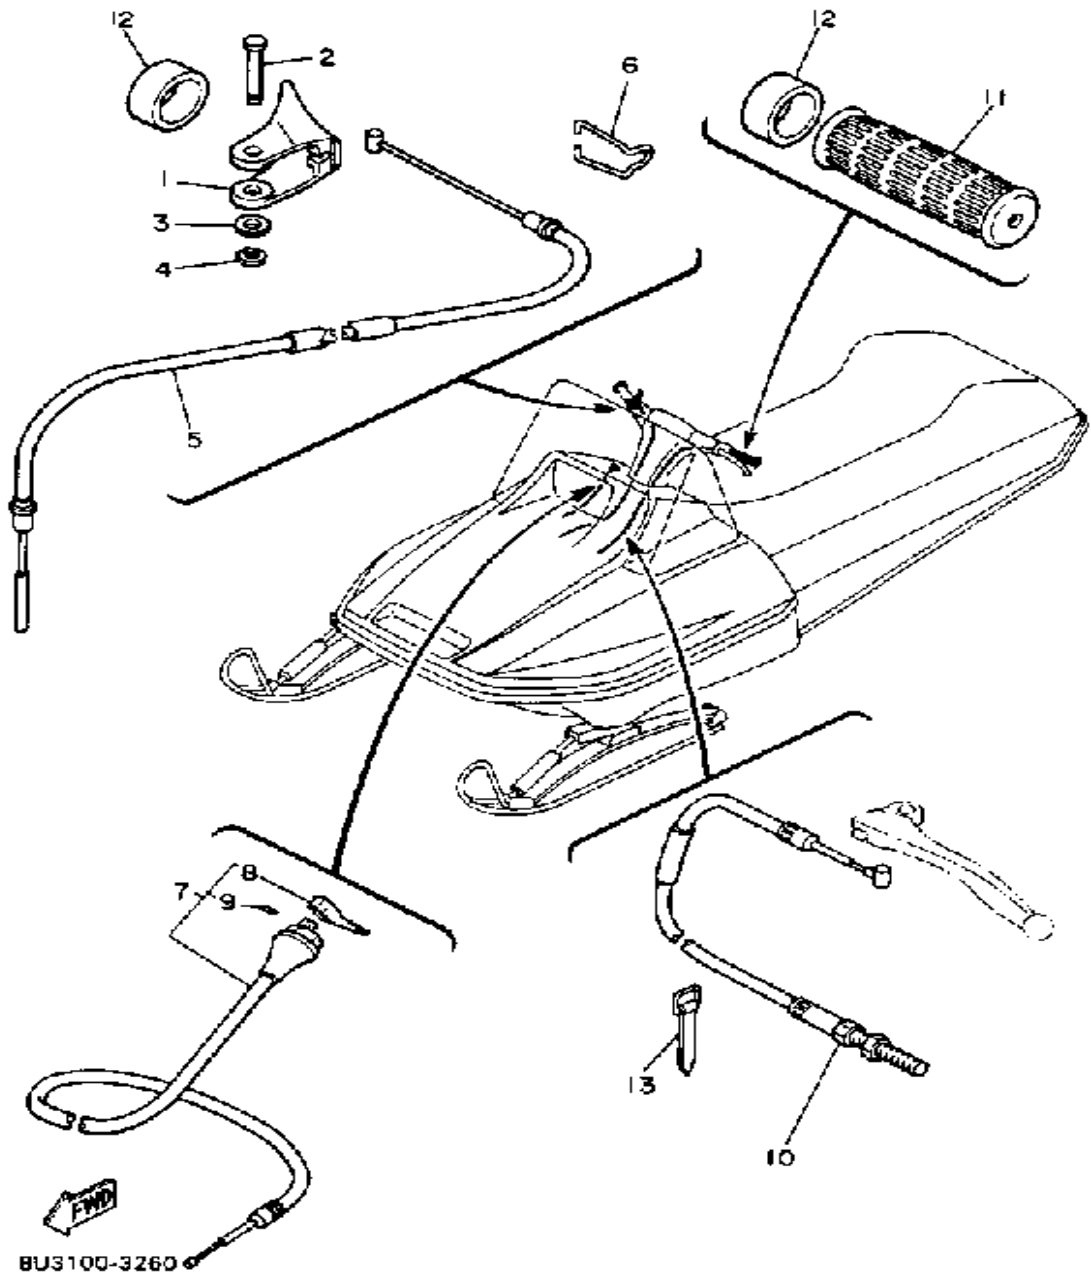

Not For Resale

www.SmallEngineDiscount.com

STEERING GATE

Ref. No.	Part Number	Description	Qty	Remarks
1	8K4-23871-00-00	GATE, STEERING	1	
2	97016-06016-00	BOLT	4	
3	92906-06100-00	WASHER, SPRING	4	
4	92906-06200-00	WASHER	4	
5	(8K4-23878-00-00)	BRACKET 0	2	
6	95716-08300-00	NUT, FLANGE	4	
7	92906-08200-00	WASHER	4	
8	8L8-23883-00-00	BRACKET 3	1	
9	8L8-23884-00-00	BRACKET 4	1	
10	90267-48053-00	RIVET, BLIND	8	
11	8K4-23886-00-00	BRACKET 6	1	
12	8N8-28100-00-00	UNAVAILABLE IN PRICE BOOK	1	
13	8U5-21945-00-00	BRACKET, TL BX FTNG (8N8-21945-01)	1	
14	90267-48079-00	RIVET, BLIND	2	
15	4J2-82131-01-00	BAND, BATTERY	1	

Not For Resale

www.SmallEngineDiscount.com

CONTROL - CABLE

Ref. No.	Part Number	Description	Qty	Remarks
1	8K4-42138-00-00	LEVER, THROTTLE	1	
2	90249-06137-00	PIN, SPEC"L SHAPE	1	
3	92906-06200-00	WASHER	1	
4	93430-04002-00	CIRCLIP	1	
5	8L8-26311-01-00	CABLE, THROTTLE 1	1	
6	90465-10150-00	CLAMP	1	
7	8L8-26331-00-00	CABLE, STARTER 1	1	
8	8L2-26374-00-00	. END, CABLE 3	1	
9	91609-30010-00	. PIN, SPRING	1	
10	8K4-26340-00-00	CABLE, BRAKE	1	
11	801-26241-01-00	GRIP	2	
12	90387-22726-00	COLLAR	2	
13	341-26397-01-00	BAND	1	