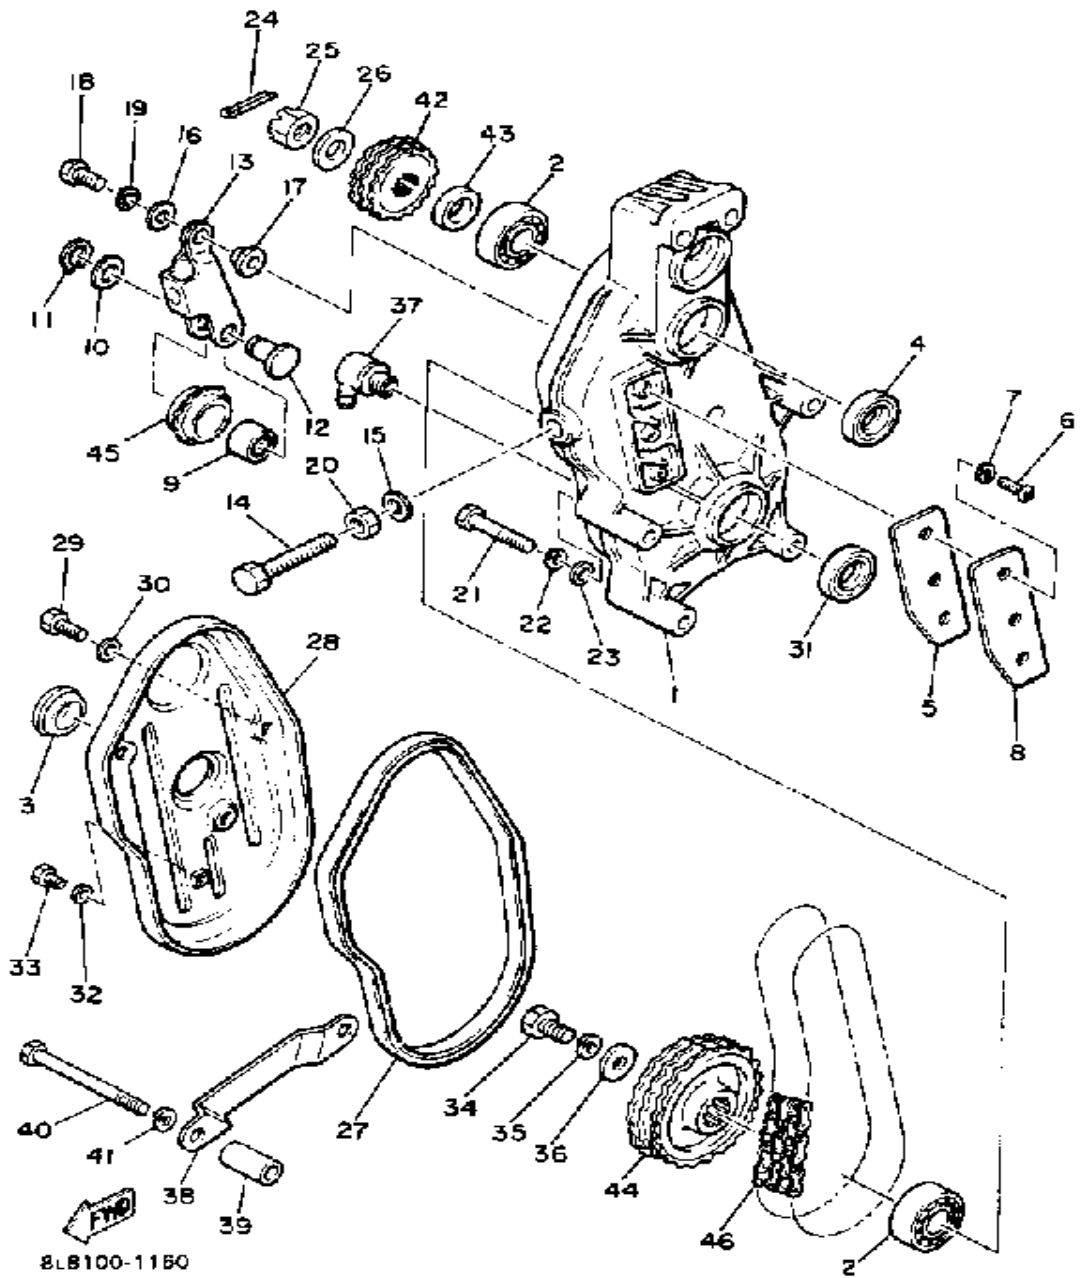

TRACK DRIVE 2

Ref. No.	Part Number	Description	Qty	Remarks
29	97011-08016-00	BOLT	3	
30	90210-08002-00	WASHER, SEAL	3	
31	93102-25081-00	OIL SEAL	1	
32	90210-06006-00	WASHER, SEAL	1	
33	97011-06010-00	BOLT	1	
34	97011-10025-00	BOLT	1	
35	92990-10100-00	WASHER, SPRING	1	
36	90201-10322-00	WASHER, PLATE	1	
37	8E4-24461-00-00	PIPE, JOINT	1	
38	8K4-47565-00-00	STAY 1	1	
39	90387-101A1-00	COLLAR	2	
40	97023-08090-00	BOLT (97321-08090)	2	
41	92902-08100-00	WASHER, SPRING	2	
42	829-17682-00-00	SPRKT, CHAIN DR 20T (20T)	1	ALTERNATE PART
	829-17682-50-00	SPRKT, CHAIN DR 15T (878-17682-50) (15T)	1	ALTERNATE PART
	829-17682-60-00	SPRKT, CHAIN DR 16T (16T)	1	ALTERNATE PART
	829-17682-70-00	SPRKT, CHAIN DR 17T (17T)	1	U.R. STD
	829-17682-80-00	SPRKT, CHAIN DR 18T (18T)	1	ALTERNATE PART
	829-17682-90-00	SPRKT, CHAIN DR 19T (878-17682-90) (19T)	1	ALTERNATE PART
	8U9-17693-10-00	SPROCKET, CHAIN DR (878-17693-10) (21T)	1	ALTERNATE PART
	8U9-17693-20-00	SPROCKET, CHAIN DR (878-17693-20) (22T)	1	ALTERNATE PART
43	90387-25798-00	COLLAR	1	
44	878-47548-90-00	SPROCKET, CHN DRVN (29T)	1	U.R. STD
	8U9-47587-00-00	SPROCKET, CHN DRVN (31T)	1	ALTERNATE PART
	8U9-47587-10-00	SPROCKET, CHN DRVN (888-47587-00) (33T)	1	ALTERNATE PART

CONTINUED ON NEXT FRAME ➤

Not For Resale
www.SmallEngineDiscount.com