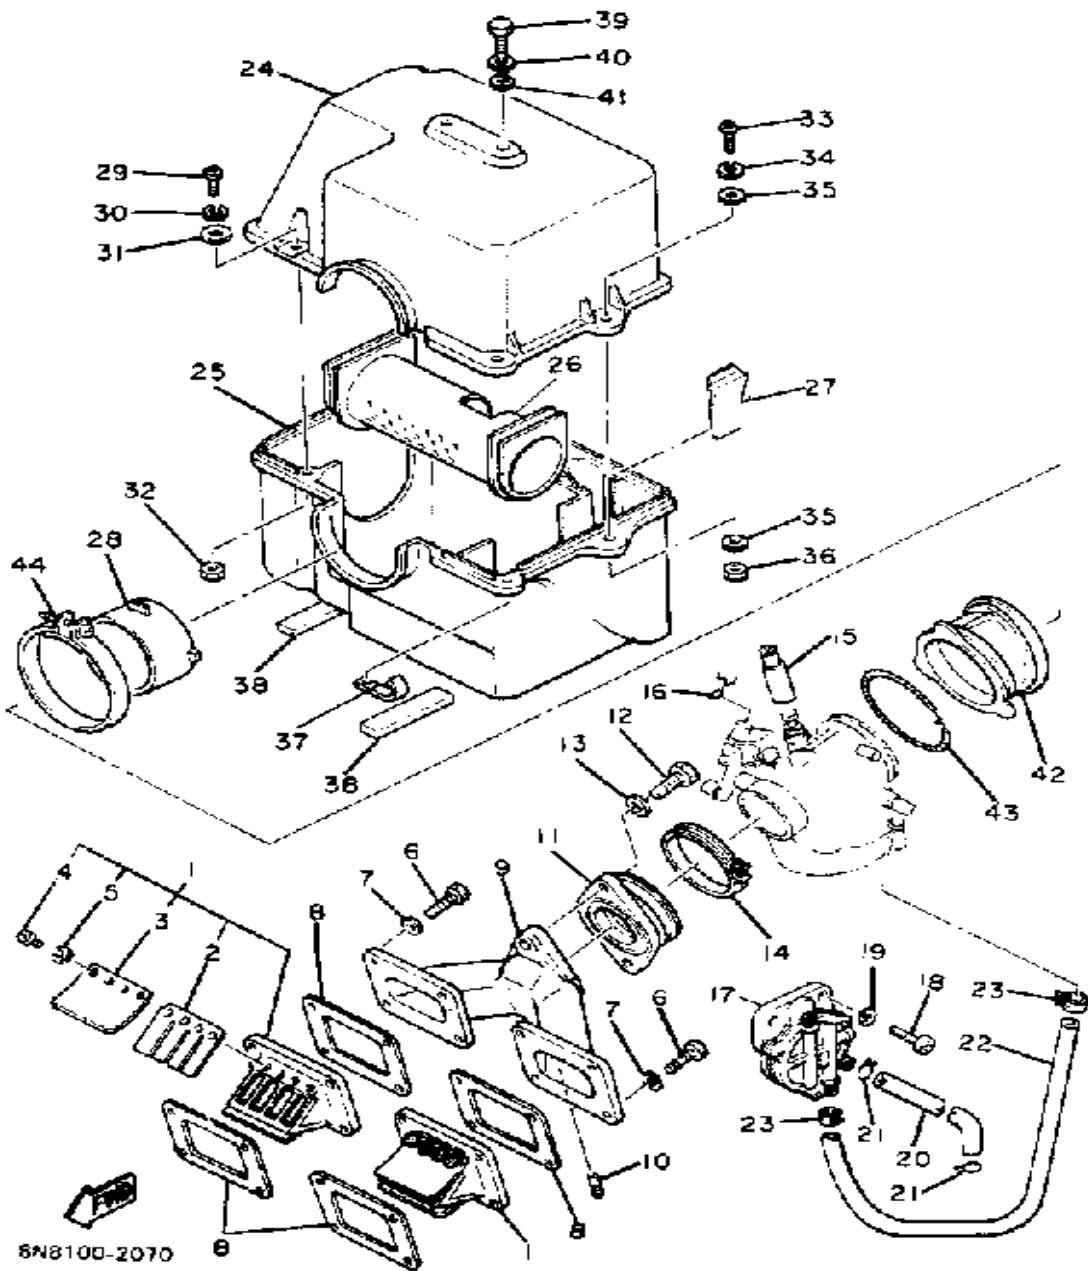

INTAKE

Ref. No.	Part Number	Description	Qty	Remarks
1	8AT-13610-00-00	REED VALVE ASSEMBLY	2	
2	8AT-13613-00-00	. REED, VALVE	4	
3	8H8-13616-00-00	. STOPPER, REED VALVE	4	
4	98580-03008-00	. SCREW, PAN HEAD	16	
5	92990-03100-00	. WASHER, SPRING (92901-03100)	16	
6	97011-06025-00	BOLT (97001-06025)	8	
7	92901-06600-00	WASHER	8	
8	8Y7-13556-01-00	GASKET, MANIFOLD	4	
9	8L8-13565-00-00	JOINT, CARBURETOR	1	
10	824-13552-00-00	NOZZLE	2	
11	8H8-13555-01-00	MANIFOLD, INTAKE	1	
12	97001-08025-00	BOLT (1NV)	2	
13	92901-08600-00	WASHER	2	
14	90460-60084-00	CLAMP, HOSE	1	
15	8J5-26352-00-00	BOOT	1	
16	(90465-07184-00)	CLAMP	1	
17	8K4-24410-00-00	FUEL PUMP ASSEMBLY	1	
18	98580-06020-00	SCREW	2	
19	92995-06100-00	WASHER, SPRING	2	
20	90445-10140-00	HOSE	1	
21	90467-09006-00	CLIP	2	
22	90446-11290-00	HOSE	1	
23	90467-11028-00	CLIP	2	
24	8K4-14431-00-00	SILENCER, INTAKE 1	1	
25	8K4-14441-01-00	SILENCER, INTAKE 2	1	
26	8L8-14466-01-00	PIPE	1	
27	8K4-14477-00-00	PLATE	2	
28	8N8-14465-00-00	PIPE	1	

CONTINUED ON NEXT FRAME ►

Not For Resale
www.SmallEngineDiscount.com