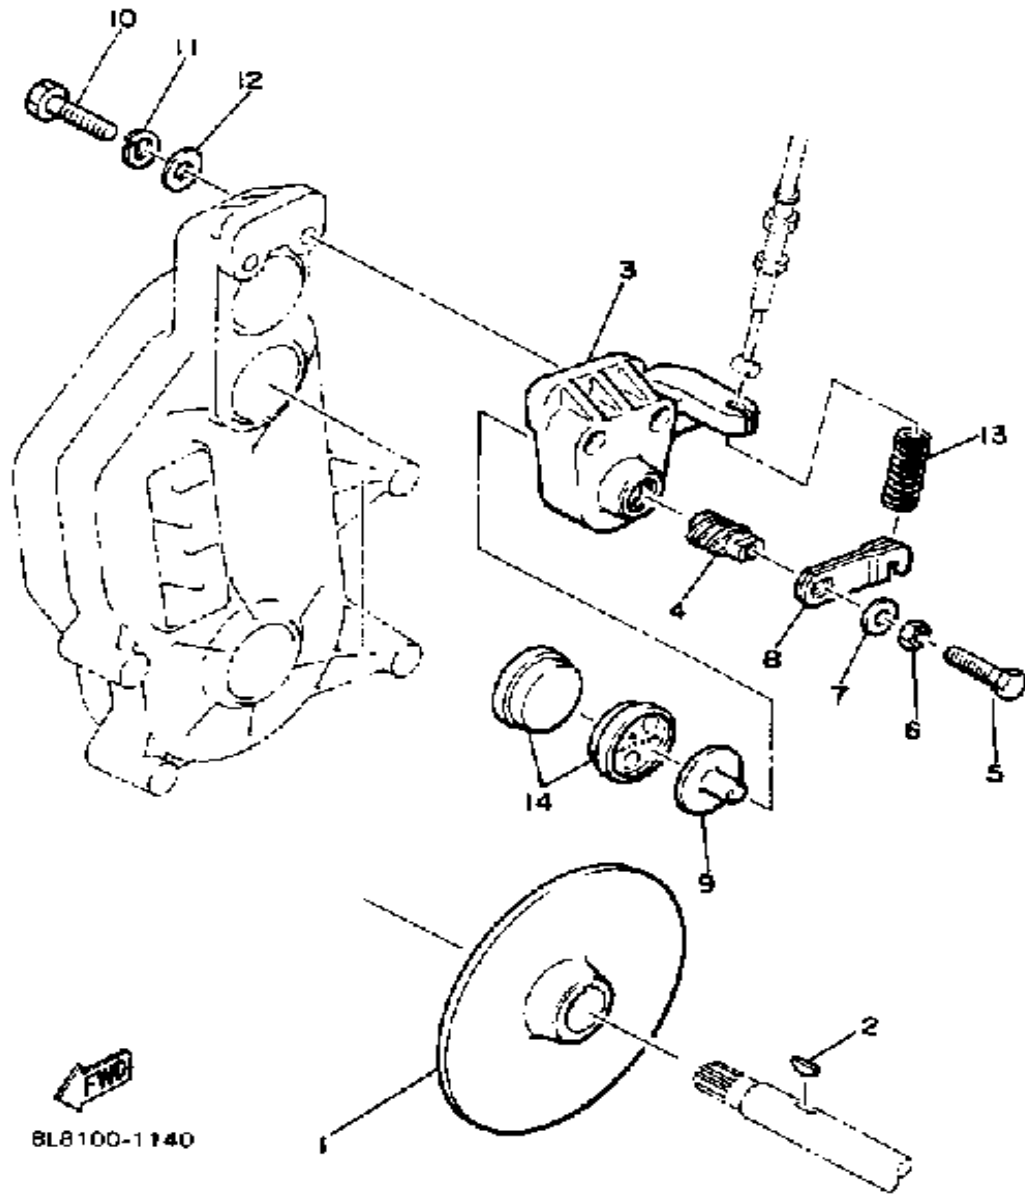

BRAKE

Ref. No.	Part Number	Description	Qty	Remarks
1	8L8-25831-00-00	DISC, BRAKE (R)	1	
2	8J7-25848-00-00	KEY	1	
3	8K4-25731-00-00	BODY, CALIPER 1	1	
4	878-25728-00-00	CAM	1	
5	90101-08499-00	BOLT	1	
6	95303-08700-00	NUT	1	
7	92901-08600-00	WASHER	1	
8	878-25726-00-00	LEVER, BRAKE	1	
9	878-25733-00-00	PLATE, BACK UP	1	
10	97313-10055-00	BOLT, HEXAGON (97322-10055)	2	
11	92990-10100-00	WASHER, SPRING	2	
12	92990-10600-00	WASHER, PLATE	2	
13	90501-23337-00	SPRING, COMPRESSION	1	
14	84X-25811-01-00	PAD, CALIPER 2	1	U.R.

Not For Resale

www.SmallEngineDiscount.com