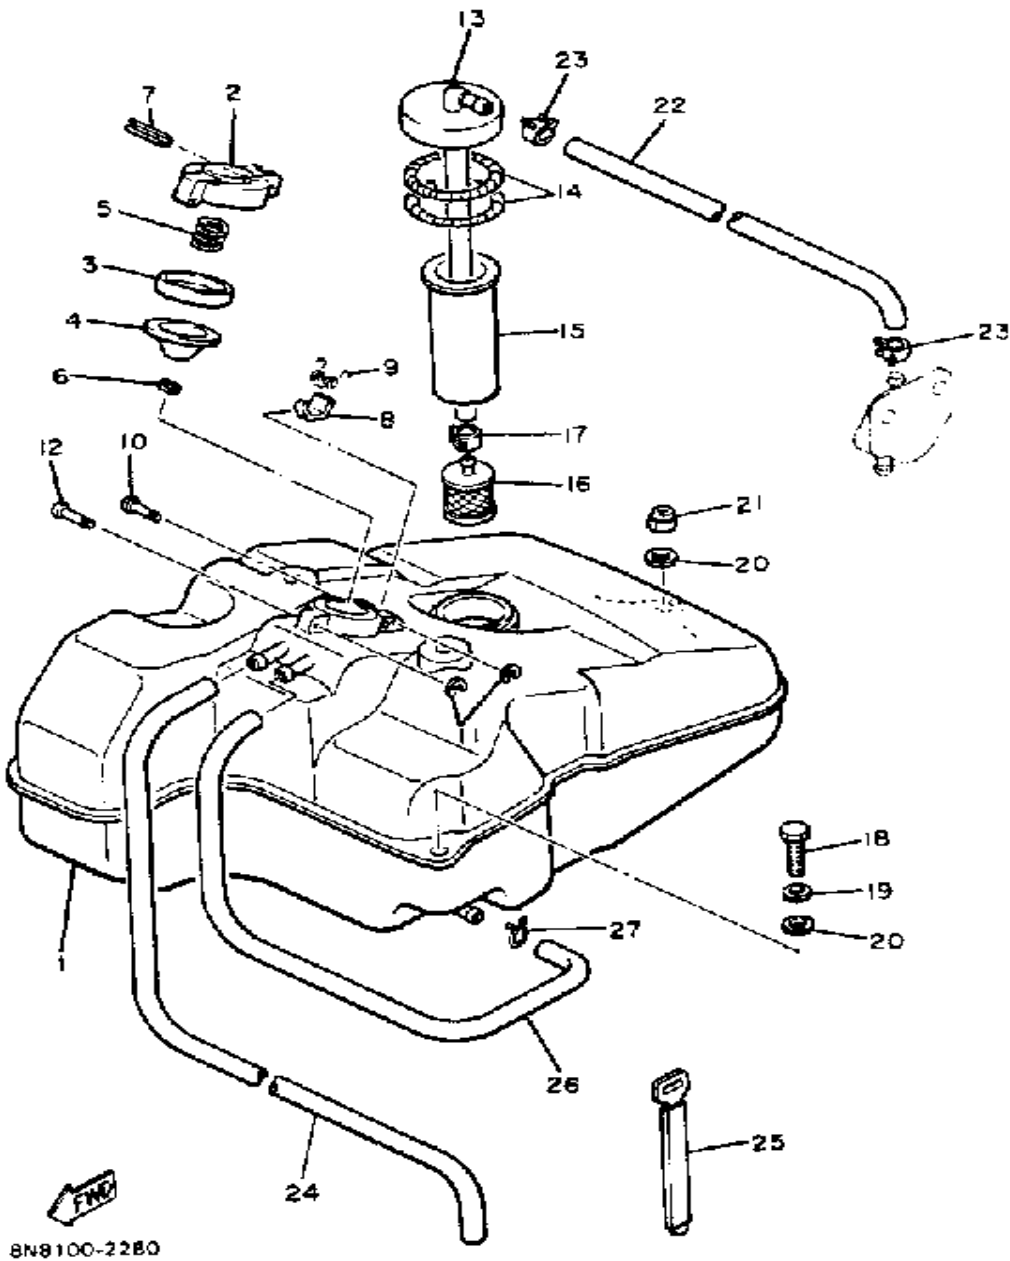

FUEL TANK

Ref. No.	Part Number	Description	Qty	Remarks
1	86P-24111-01-00	FUEL TANK (8K4-24111-01) ...	1	
2	813-24611-01-00	BODY, CAP	1	
3	813-24613-01-00	DISC, CAP	1	
4	8F7-24641-00-00	GASKET, CAP 1	1	
5	90501-20130-00	SPRING, COMPRESSION	1	
6	91609-30016-00	PIN, SPRING	1	
7	91609-25032-00	PIN, SPRING	1	
8	83M-24628-00-00	HOOK	1	
9	90508-10715-00	SPRING, TORSION	1	
10	90249-03017-00	PIN	1	
11	93430-02001-00	CIRCLIP	2	
12	90249-03016-00	PIN, SPEC'L SHAPE	1	
13	83R-24335-00-00	PIPE, SUCTION 1	1	
14	90506-06065-00	SPRING, TENSION	2	
15	8K4-24336-00-00	PIPE, SUCTION 2	1	
16	8H5-24560-00-00	FILTER ASSEMBLY	1	
17	90467-11028-00	CLIP	1	
18	97001-08025-00	BOLT (1NV)	2	
19	92990-08100-00	WASHER	2	
20	90201-087A9-00	WASHER, PLATE	3	
21	95712-08300-00	NUT, LOCK	1	
22	91A20-07070-00	HOSE	1	
23	90467-11028-00	CLIP	2	
24	90446-09155-00	HOSE	1	
25	341-26397-01-00	BAND	2	
26	90446-09013-00	HOSE (90446-09079)	1	
27	90467-09005-00	CLIP, SCISSOR	1	

8N8100-2280

Not For Resale

www.SmallEngineDiscount.com