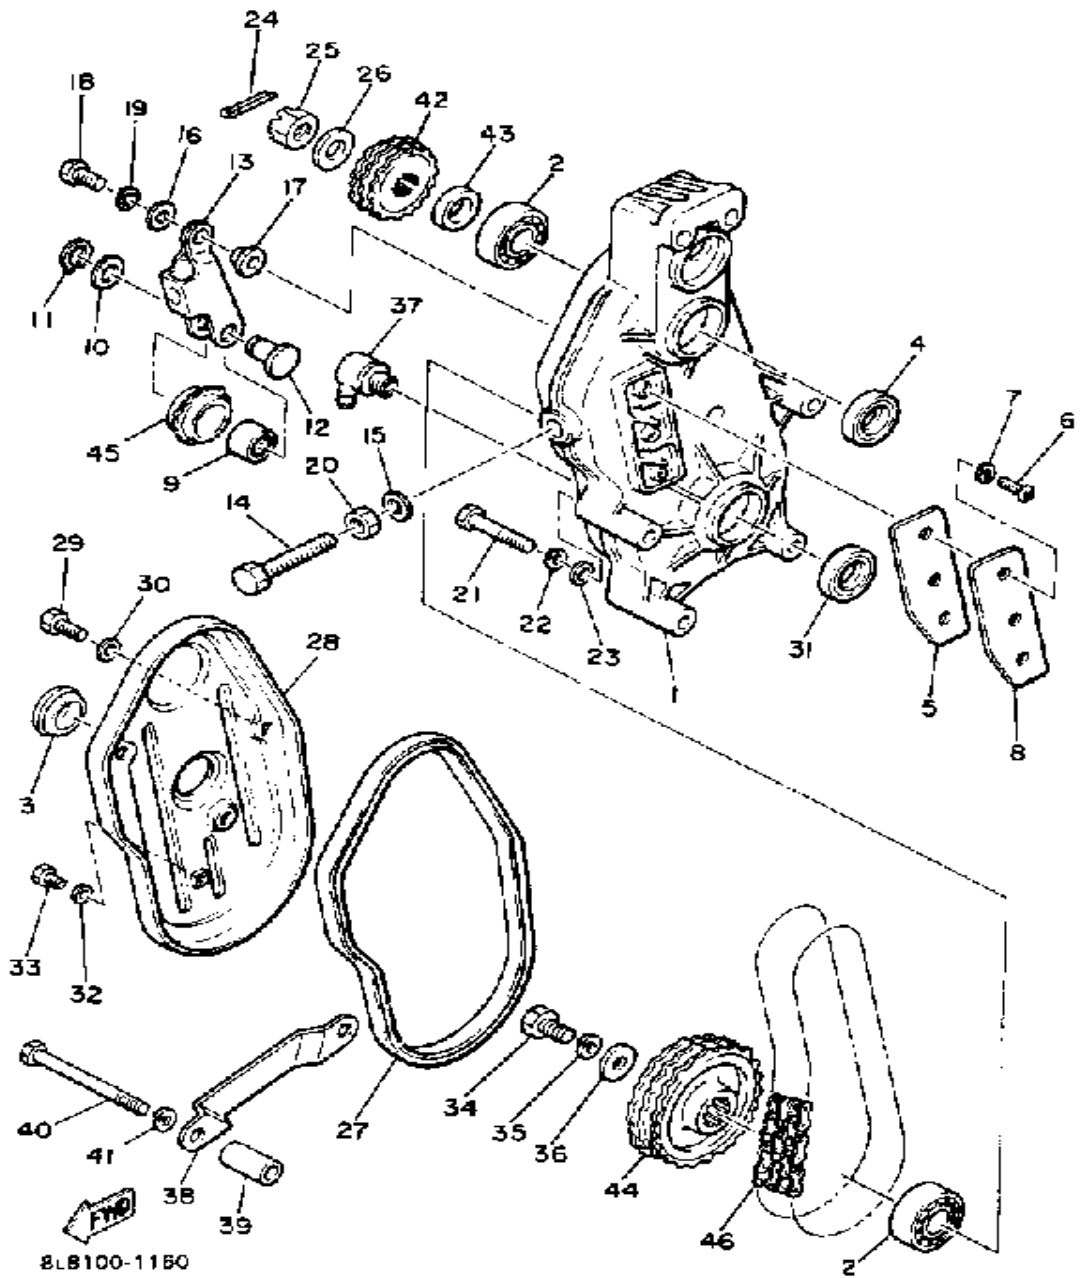

TRACK DRIVE 2

Ref. No.	Part Number	Description	Qty	Remarks
44	8U9-47587-30-00	SPROCKET, CHN DRVN (878-47587-20) (35T)	1	
45	8L0-47612-00-00	WHEEL	1	
46	94850-35066-00	CHAIN 66 (RS35V-3 66L)	1	ALTERNATE PART
	94850-35068-00	CHAIN 68 (RS35V-368L)	1	ALTERNATE PART
	94890-03064-00	CHAIN 8 8	1	U.R. STD

Not For Resale

www.SmallEngineDiscount.com