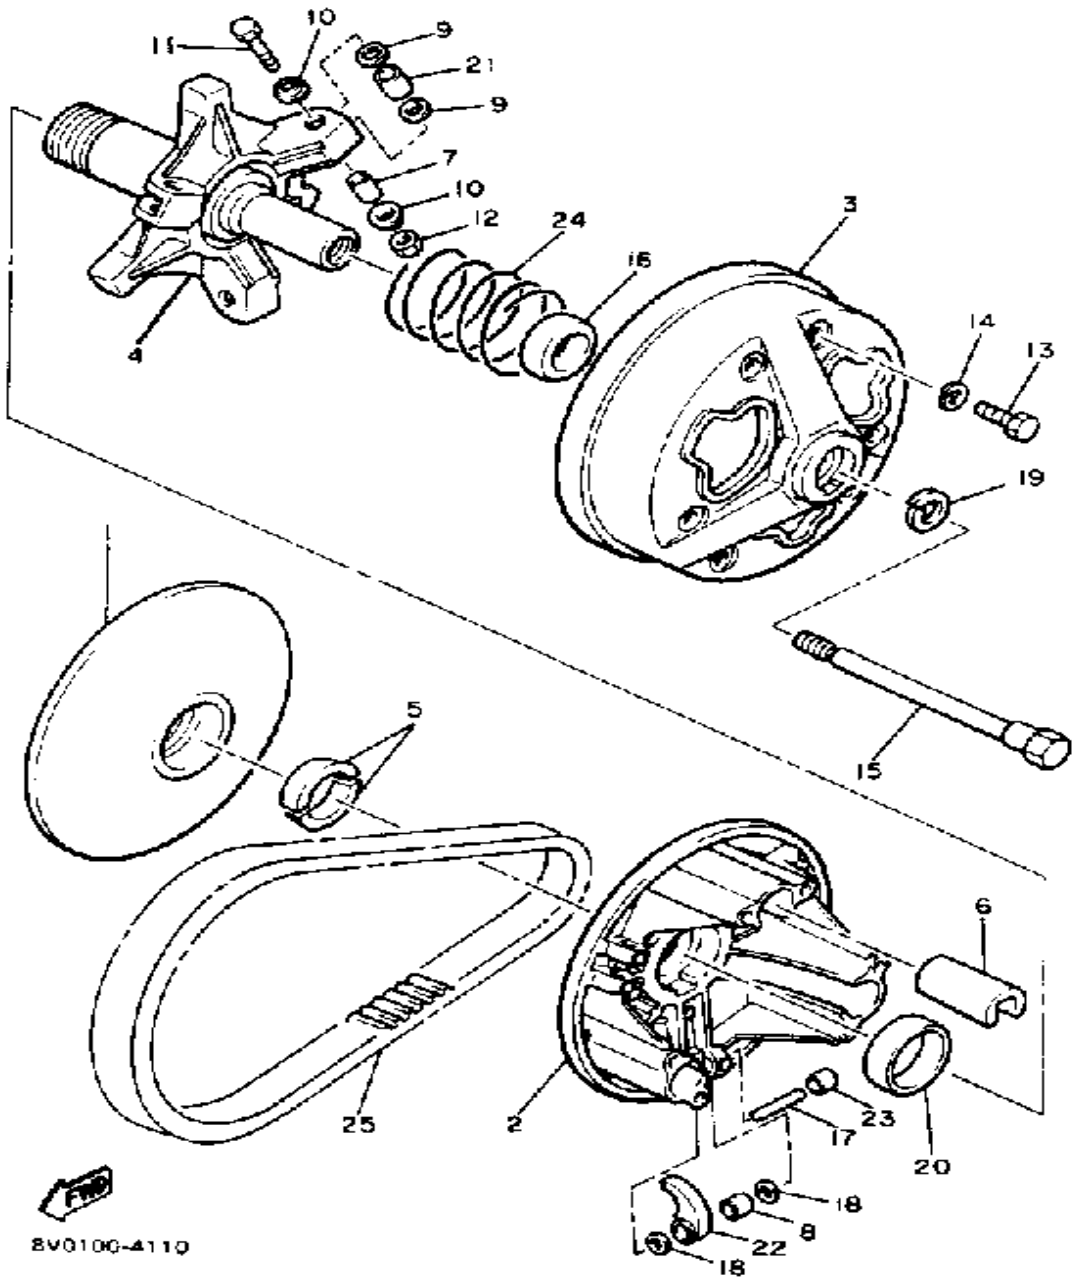

PRIMARY SHEAVE

Ref. No.	Part Number	Description	Qty	Remarks
1	84J-17611-00-00	SHEAVE, PRIMARY FIXED	1	
2	8V0-17621-01-00	SHEAVE, PRIMARY SLIDING	1	
3	8V0-17621-01-00	SHEAVE, PRIMARY SLIDING	1	
4	82M-17640-01-00	SPIDER, COMPLETE	1	
5	8V0-17639-00-00	STOPPER	2	
6	88X-17653-00-00	SLIDER	3	
7	90387-086G4-00	COLLAR	3	
8	90387-096J5-00	COLLAR	3	
9	90202-08205-00	WASHER, PLATE	6	
10	90208-05036-00	WASHER, CONICAL SPR	6	
11	97313-05035-00	BOLT	3	
12	95612-05100-00	NUT, U	3	
13	97313-06030-00	BOLT, HEXAGON	6	
14	92995-06100-00	WASHER, SPRING	6	
15	8V0-17647-00-00	BOLT (L=156.5MM)	1	
16	90389-28032-00	BUSH	1	
17	93607-44190-00	PIN, DOWEL	3	
18	90201-077F5-00	WASHER, PLATE	6	
19	92901-16100-00	WASHER, SPRING	1	
20	90389-40029-00	BUSH	1	
21	90380-08132-00	BUSH, SOLID	3	
22	8V8-W176A-00-00	WEIGHT, WITH BUSH	3	
23	8V0-17677-02-00	BUSHING	3	
24	90501-47797-00	SPRING, COMPRESSION	1	
	90501-520A2-00	SPRING, COMPRESSION	1	
25	8F2-17641-01-00	V-BELT	1	

Not For Resale

www.SmallEngineDiscount.com