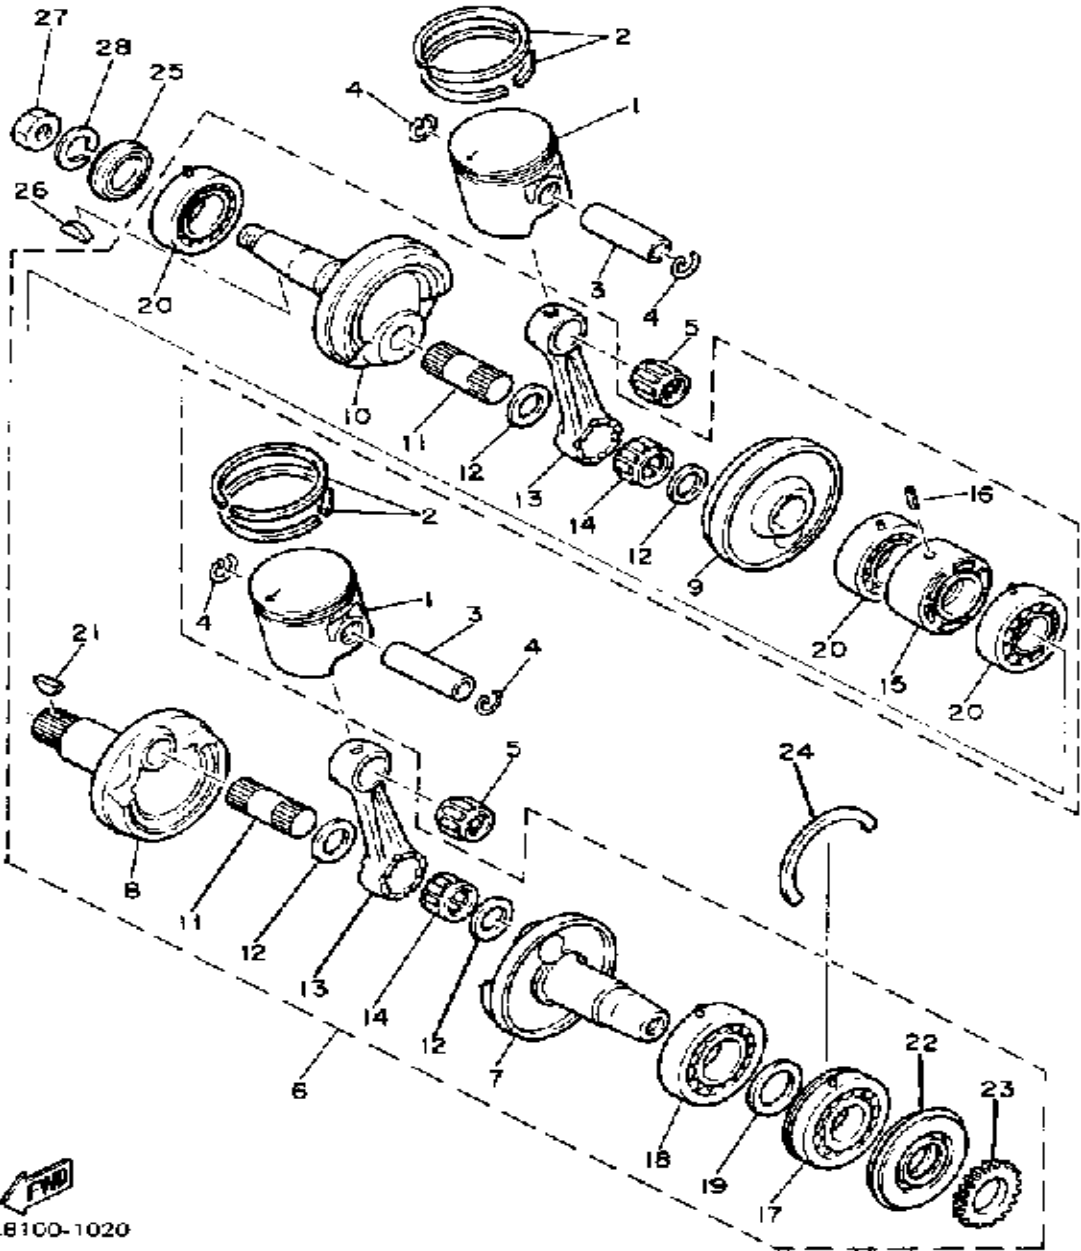

YAMAHA

GENUINE

PARTS CATALOGUE

SNOWMOBILE

Not For Resale

www.SmallEngineDiscount.com

CYLINDER

Ref. No.	Part Number	Description	Qty	Remarks
1	8K4-11111-00-00	HEAD, CYLINDER 1	2	
2	NGK-BR9ES-00-00	PLUG, SPARK	2	
3	8K4-11181-00-00	GASKET, CYLINDER HEAD 1	2	
4	90116-08104-00	BOLT, STUD	12	
5	95701-08500-00	NUT, FLANGE	8	
6	90179-08269-00	NUT	4	
7	90202-08100-00	UNAVAILABLE IN PRICE BOOK	4	
8	8L8-11311-00-00	CYLINDER 1	2	
9	89N-11351-00-00	GASKET, CYLINDER	2	
10	90116-08104-00	BOLT, STUD	8	
11	90179-08268-00	NUT	8	

 BI 8' 00-1010

Not For Resale
www.SmallEngineDiscount.com

CRANKSHAFT - PISTON

Ref. No.	Part Number	Description	Qty	Remarks
1	8K4-11631-01-96	PISTON STD	2	U.R.
	8K4-11635-01-00	PISTON 1 O/S 0.5	2	ALTERNATE PART
	8K4-11636-01-00	PISTON 2 O/S 0.0	2	ALTERNATE PART
2	8K4-11601-00-00	PISTON RING SET (STD)	2	U.R. STD
	8K4-11601-10-00	PISTON RINGSET 1ST (1ST O/S)	2	ALTERNATE PART
	8K4-11601-20-00	PISTON RINGSET 2ND (2ND O/S)	2	ALTERNATE PART
3	168-11633-00-00	PIN, PISTON	2	
4	93450-20026-00	CIRCLIP	4	
5	93310-218A6-00	BEARING	2	
6	8K4-11400-01-00	CRANKSHAFT ASSEMBLY	1	
7	(8K4-11412-00-00)	CRANK 1	1	
8	(8K4-11422-01-00)	CRANK 2	1	
9	(8K4-11432-01-00)	CRANK 3	1	
10	(8K4-11442-00-00)	CRANK 4	1	
11	8H8-11681-00-00	. PIN, CRANK 1	2	
12	90209-24073-00	. WASHER	4	
13	8A7-11651-00-00	. ROD, CONNECTING (838-11651-00)	2	
14	93310-42497-00	. BEARING, CYLINDER.# 0	2	
15	8H8-11515-00-00	. SEAL, LABYRINTH 1	1	
16	91609-30010-00	. PIN, SPRING	1	
17	93306-30612-00	. BEARING (B6306)	1	
18	93306-30625-00	. BEARING	1	
19	90201-34683-00	. WASHER, PLATE (90201-33299-00)	1	
20	93306-20617-00	. BEARING (B6206)	3	
21	90280-05014-00	. KEY, WOODRUFF	1	
22	93103-32095-00	. OIL SEAL	1	