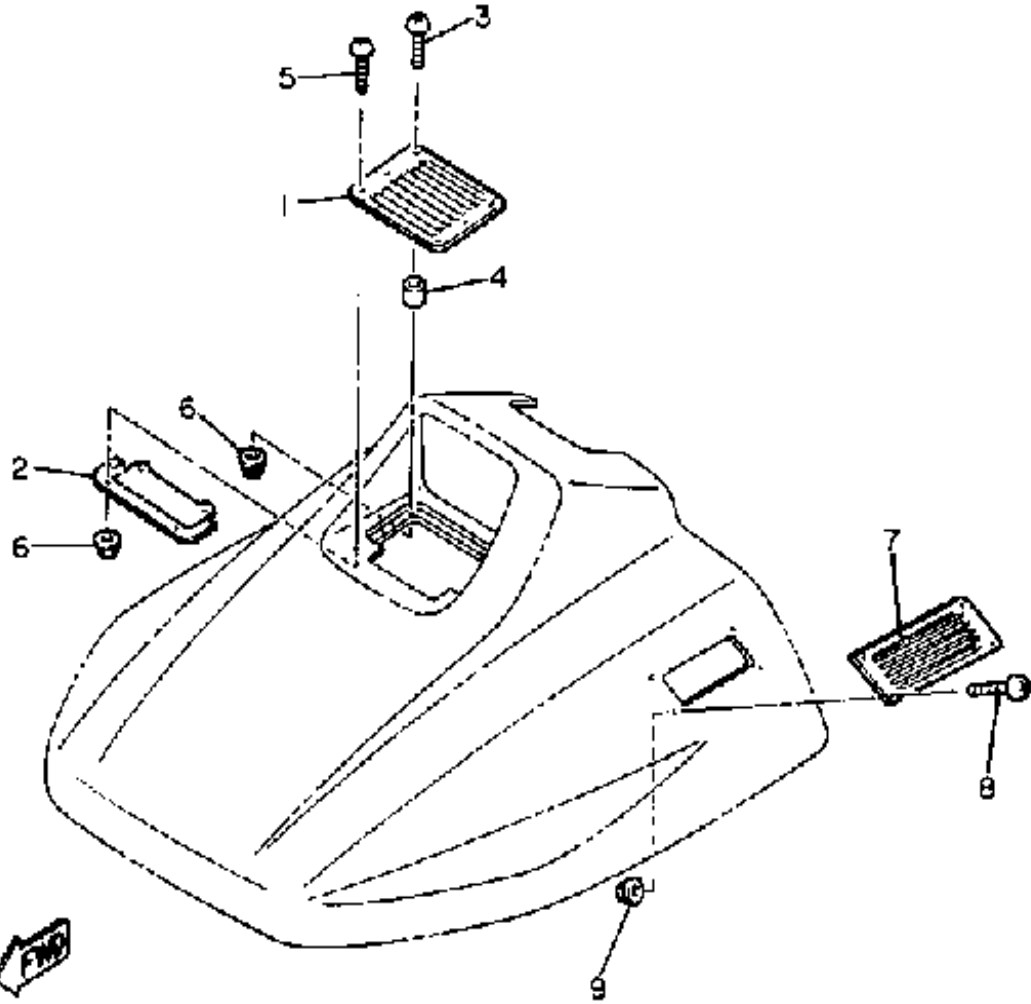

ALTERNATE (BODY RIG -)

8U3100-3380

Ref. No.	Part Number	Description	Qty	Remarks
1	8U7-77109-00-00	LOUVER 5	1	
2	8U7-77186-00-00	PLATE 2	1	
3	90154-05020-00	SCREW, BINDING (90164-05013)	4	
4	90387-05626-00	COLLAR	4	
5	90164-05007-00	SCREW, TAPPING	2	
6	95701-05500-00	NUT, FLANGE	6	
7	(8U7-77108-00-00)	LOUVER 6	1	
8	90164-05007-00	SCREW, TAPPING	4	
9	95701-05500-00	NUT, FLANGE	4	

Not For Resale

www.SmallEngineDiscount.com