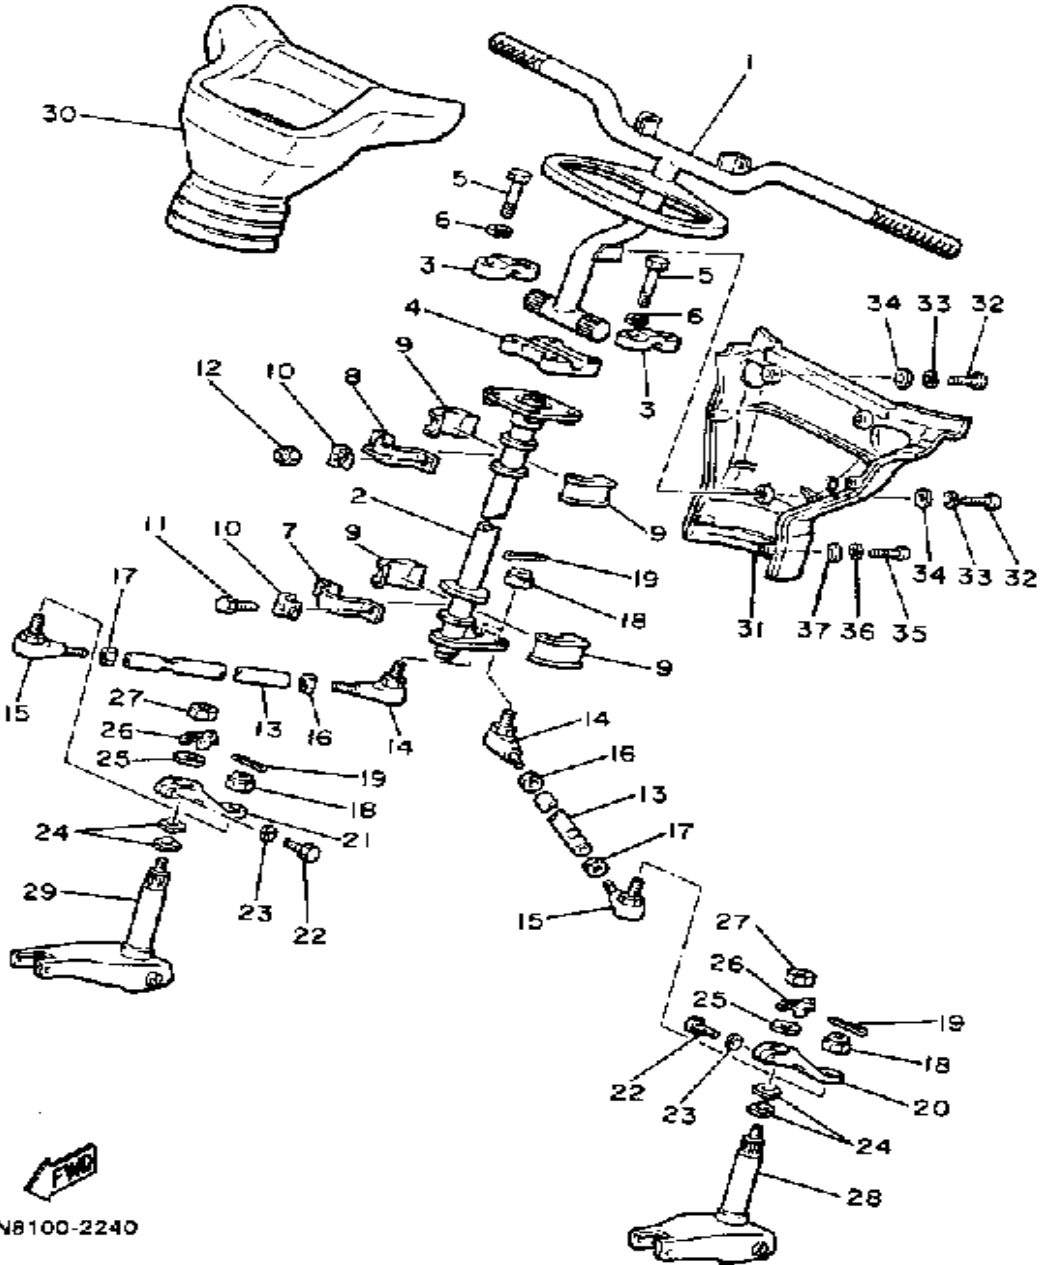

STEERING

Ref. No.	Part Number	Description	Qty	Remarks
30	8L8-23815-01-00	PAD, STEERING	1	
31	99999-01429-00	PAD KIT (8L8-23817-01)	1	
32	98586-05016-00	SCREW, PAN HEAD	3	
33	92906-05100-00	WASHER, SPRING	3	
34	90201-05721-00	WASHER, PLATE	3	
35	98506-04012-00	SCREW, PAN HEAD	4	
36	92906-04100-00	WASHER, SPRING	4	
37	92906-04600-00	WASHER, PLATE	4	

Not For Resale

www.SmallEngineDiscount.com