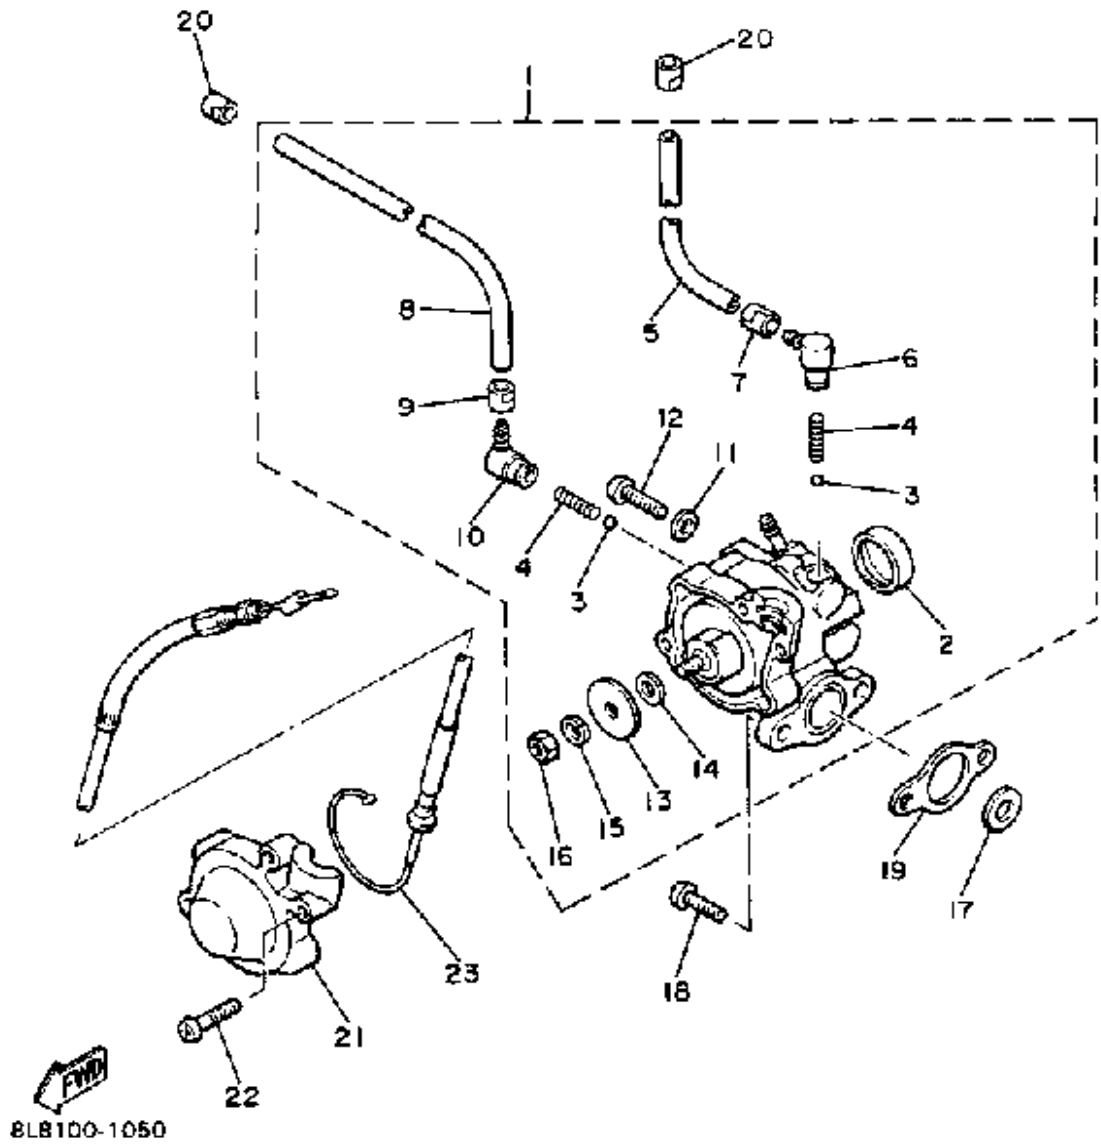

Not For Resale
www.SmallEngineDiscount.com

OIL PUMP

Ref. No.	Part Number	Description	Qty	Remarks
1	8V8-13101-00-00	OIL PUMP ASSEMBLY	1	
2	90338-21100-00	. PLUG	1	
3	93505-32002-00	. BALL	2	
4	90501-02018-00	. SPRING, COMPRESSION	2	
5	90446-08210-00	. HOSE	1	
6	353-13552-01-00	. NOZZLE	1	
7	90468-02025-00	. CLIP	1	
8	90445-05301-00	. HOSE (214-13161-01)	1	
9	90468-02033-00	. CLIP	1	
10	353-13552-01-00	. NOZZLE	1	
11	90430-04004-00	. GASKET	1	
12	90157-04009-00	. SCREW, PAN HEAD	1	
13	137-13138-01-00	. PLATE, ADJUSTING	1	
14	137-13137-00-03	. SHIM (0.3T)	1	U.R.
	137-13137-00-05	. SHIM (0.5T)	1	U.R.
	137-13137-00-10	. SHIM (1.0T)	1	U.R.
15	92990-05100-00	. WASHER, SPRING	1	
16	95380-05600-00	. NUT	1	
17	90201-08624-00	WASHER, PLATE	1	
18	98580-05014-00	SCREW, PAN HEAD	2	
19	3MT-13116-00-00	GASKET, PUMP CASE (8Y0-13116-00)	1	
20	90468-02033-00	CLIP	2	
21	8A5-13146-01-00	COVER, ADJUST PULLEY	1	
22	98506-04018-00	SCREW, PAN HEAD	3	
23	8L8-26320-01-00	PUMP CABLE ASSEMBLY	1	