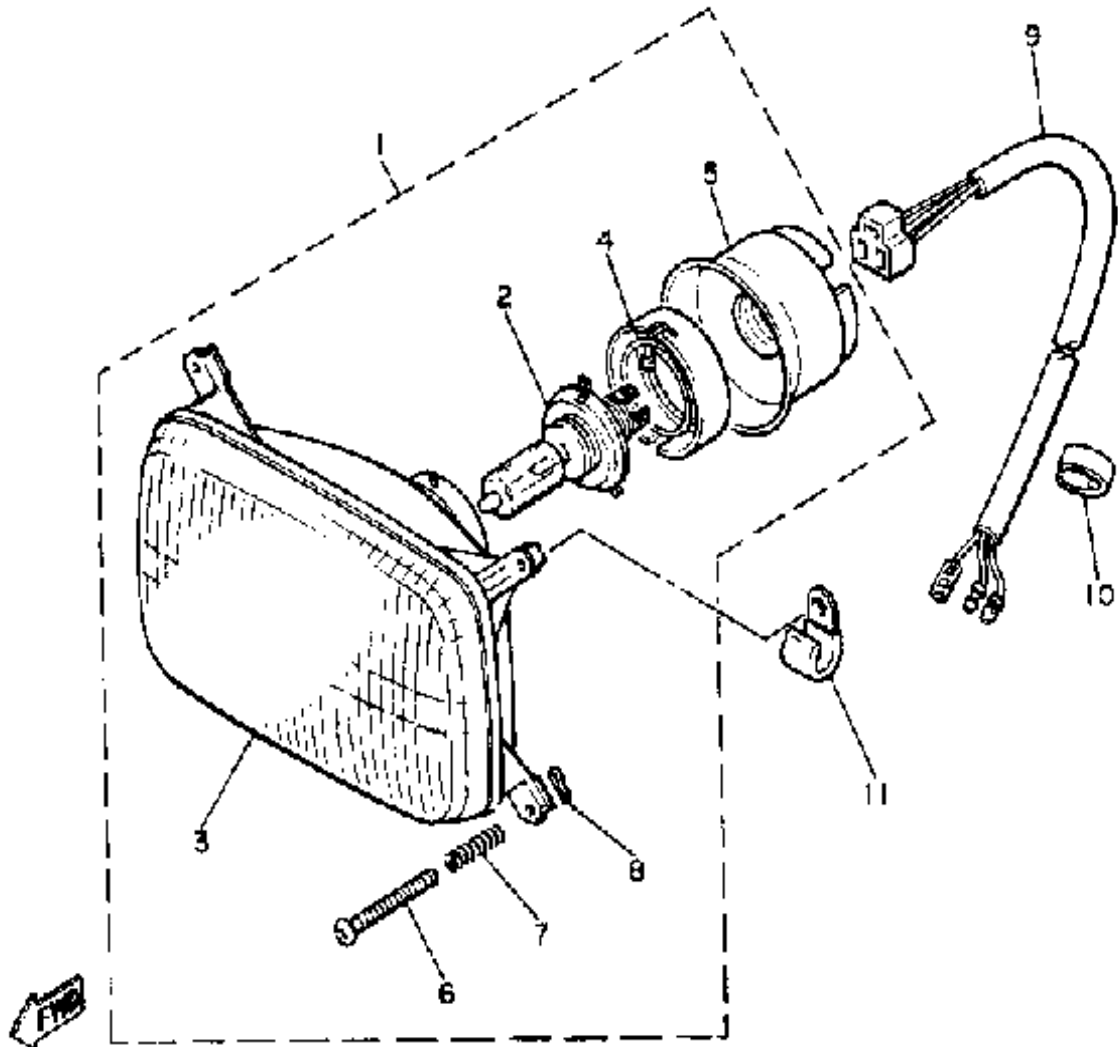

HEADLIGHT

Ref. No.	Part Number	Description	Qty	Remarks
1	8M6-84310-00-00	HEADLIGHT UNIT ASSEMBLY	1	
2	5V2-84314-00-XX	. BULB, HL 12V60/55W (2F9-84314-00)	1	L.M.
3	8K4-84320-00-00	. LENS ASSEMBLY	1	
4	8A7-84312-00-00	. HOLDER, SOCKET	1	
5	8A7-84397-01-00	. COVER, SOCKET	1	
6	8M6-84331-00-00	. SCREW, RIM ADJUSTING (8A5-84331-00-00)	4	
7	8A5-84332-00-00	. SPRING, SCREW	4	
8	8K4-84374-00-00	. CLIP	4	
9	8H8-84359-00-00	CORD, HEADLIGHT	1	
10	90464-10038-00	CLAMP	1	
11	90465-08028-00	CLAMP	2	

8L 8100-1360

Not For Resale
www.SmallEngineDiscount.com