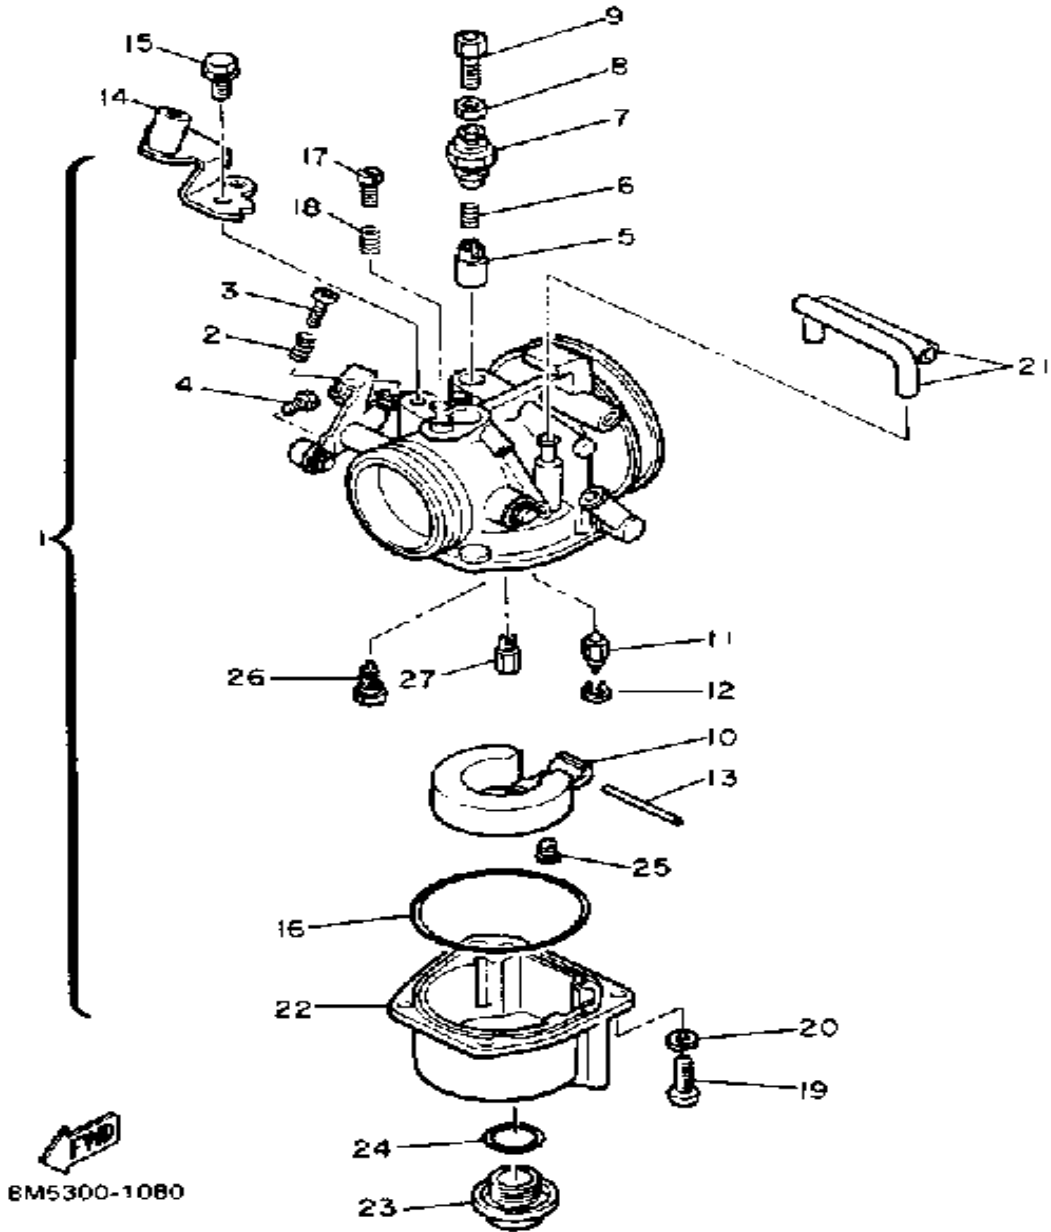

CARBURETOR

Ref. No.	Part Number	Description	Qty	Remarks
27	8A6-14516-45-00	. JET, MAIN #1 5	1	U.R.
	8A6-14516-50-00	. JET, MAIN #1 0	1	U.R.
	8A6-14516-55-00	. JET, MAIN #1 5	1	U.R. STD
	8A6-14516-60-00	. JET, MAIN #1 0	1	U.R.
	8A6-14516-65-00	. JET, MAIN #1 5	1	U.R.

Not For Resale

www.SmallEngineDiscount.com