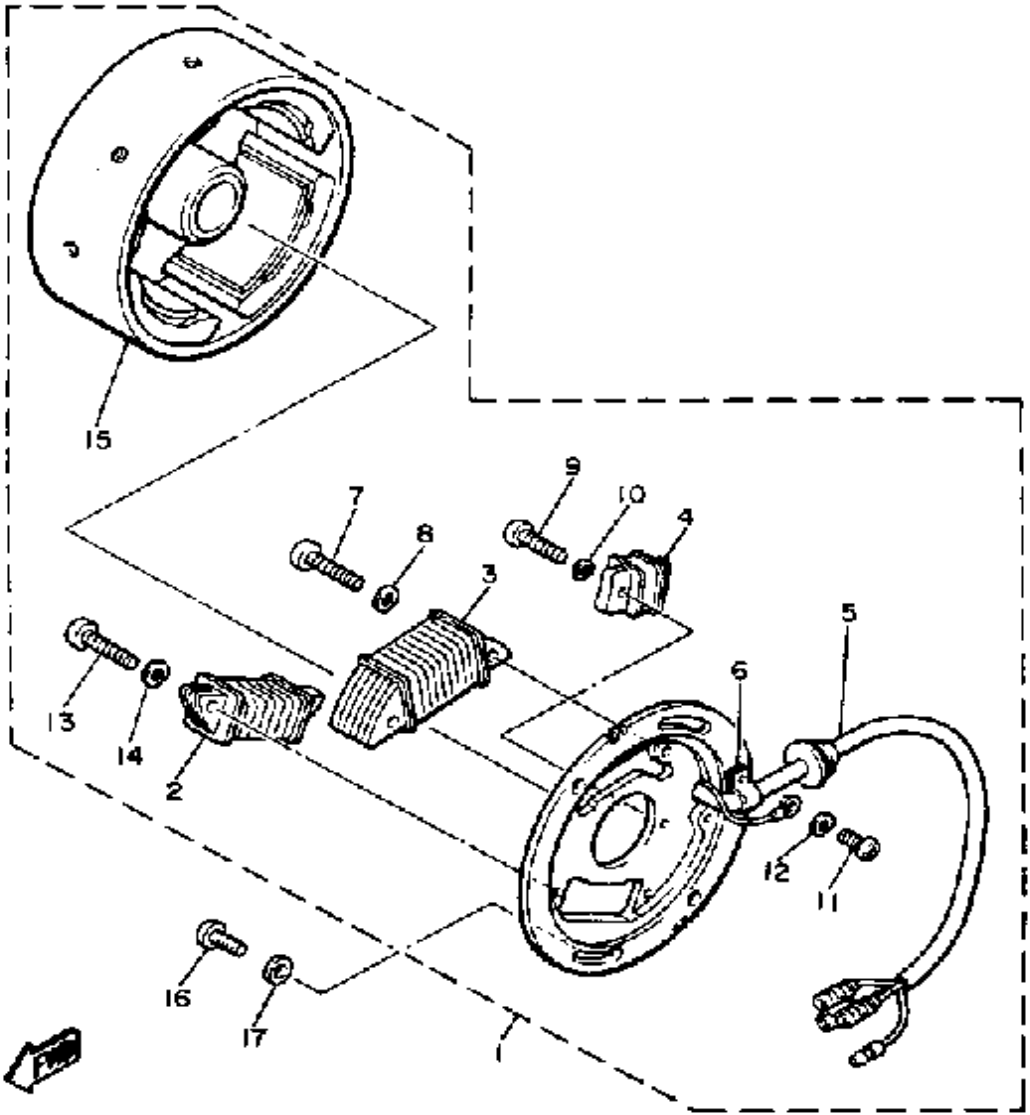

C - D - I - MAGNETO

Ref. No.	Part Number	Description	Qty	Remarks
1	8V8-85500-20-00	CDI MAGNETO ASSEMBLY ...	1	
2	86M-85511-00-00	. COIL, SOURCE	1	
3	8G8-85513-20-00	. COIL, LIGHTING 1	1	
4	82M-85580-20-00	. COIL, PULSER	1	
5	8W0-85515-20-00	. LEAD WIRE ASSEMBLY (8V0-85515-20)	1	
6	445-81328-20-00	. CLAMP	1	
7	98501-05035-00	. SCREW, PAN HEAD	2	
8	92990-05100-00	. WASHER, SPRING	2	
9	98506-04018-00	. SCREW, PAN HEAD	2	
10	92901-04100-00	. WASHER, SPRING	2	
11	98580-04008-00	. SCREW, PAN HEAD	1	
12	92901-04100-00	. WASHER, SPRING	1	
13	98501-05040-00	. SCREW, PAN HEAD (98502-05040)	2	
14	92990-05100-00	. WASHER, SPRING	2	
15	8J9-85550-20-00	. ROTOR ASSEMBLY (8K1-85550-20)	1	
16	98903-06014-00	SCREW, BIND	2	
17	90201-06043-00	WASHER, PLATE	2	

8N5100-2110

Not For Resale
www.SmallEngineDiscount.com