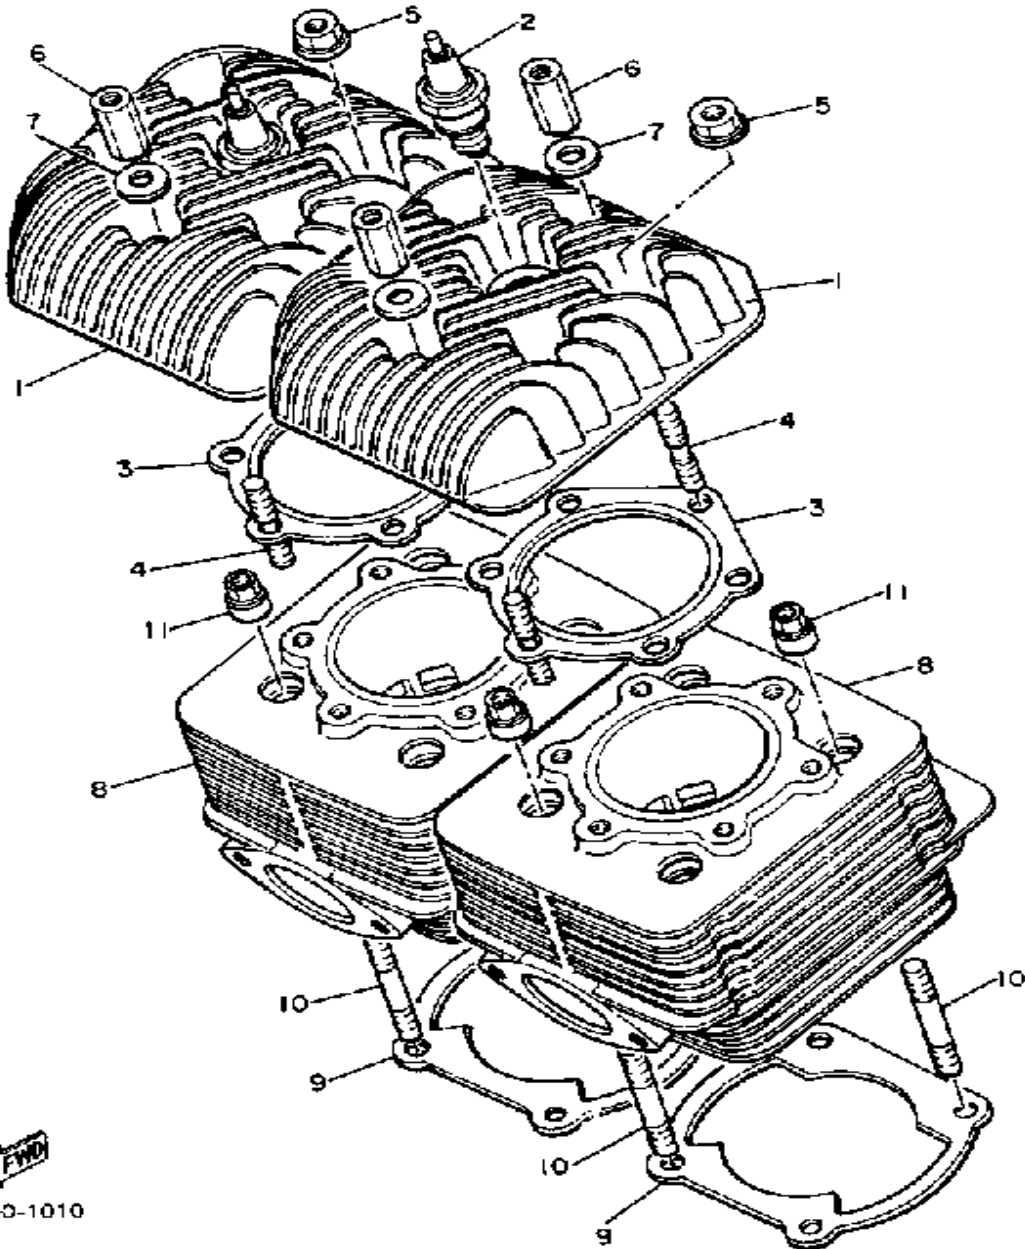

YAMAHA

GENUINE

PARTS CATALOGUE

SNOWMOBILE

Not For Resale

www.SmallEngineDiscount.com

CYLINDER

Ref. No.	Part Number	Description	Qty	Remarks
1	8K4-11111-00-00	HEAD, CYLINDER 1	2	
2	NGK-BR9ES-00-00	PLUG, SPARK	2	
3	8K4-11181-00-00	GASKET, CYLINDER HEAD 1	2	
4	90116-08104-00	BOLT, STUD	12	
5	95701-08500-00	NUT, FLANGE	8	
6	90179-08269-00	NUT	4	
7	90202-08100-00	UNAVAILABLE IN PRICE BOOK	4	
8	8L8-11311-00-00	CYLINDER 1	2	
9	89N-11351-00-00	GASKET, CYLINDER	2	
10	90116-08104-00	BOLT, STUD	8	
11	90179-08268-00	NUT	8	

 BI 8' 00-1010

Not For Resale
www.SmallEngineDiscount.com

CRANKSHAFT - PISTON

Ref. No.	Part Number	Description	Qty	Remarks
1	8K4-11631-01-96	PISTON STD	2	U.R.
	8K4-11635-01-00	PISTON 1 O/S 0.5	2	ALTERNATE PART
	8K4-11636-01-00	PISTON 2 O/S 0.0	2	ALTERNATE PART
2	8K4-11601-00-00	PISTON RING SET (STD)	2	U.R. STD
	8K4-11601-10-00	PISTON RINGSET 1ST (1ST O/S)	2	ALTERNATE PART
	8K4-11601-20-00	PISTON RINGSET 2ND (2ND O/S)	2	ALTERNATE PART
3	168-11633-00-00	PIN, PISTON	2	
4	93450-20026-00	CIRCLIP	4	
5	93310-218A6-00	BEARING	2	
6	8K4-11400-01-00	CRANKSHAFT ASSEMBLY	1	
7	(8K4-11412-00-00)	CRANK 1	1	
8	(8K4-11422-01-00)	CRANK 2	1	
9	(8K4-11432-01-00)	CRANK 3	1	
10	(8K4-11442-00-00)	CRANK 4	1	
11	8H8-11681-00-00	. PIN, CRANK 1	2	
12	90209-24073-00	. WASHER	4	
13	8A7-11651-00-00	. ROD, CONNECTING (838-11651-00)	2	
14	93310-42497-00	. BEARING, CYLINDER.# 0	2	
15	8H8-11515-00-00	. SEAL, LABYRINTH 1	1	
16	91609-30010-00	. PIN, SPRING	1	
17	93306-30612-00	. BEARING (B6306)	1	
18	93306-30625-00	. BEARING	1	
19	90201-34683-00	. WASHER, PLATE (90201-33299-00)	1	
20	93306-20617-00	. BEARING (B6206)	3	
21	90280-05014-00	. KEY, WOODRUFF	1	
22	93103-32095-00	. OIL SEAL	1	