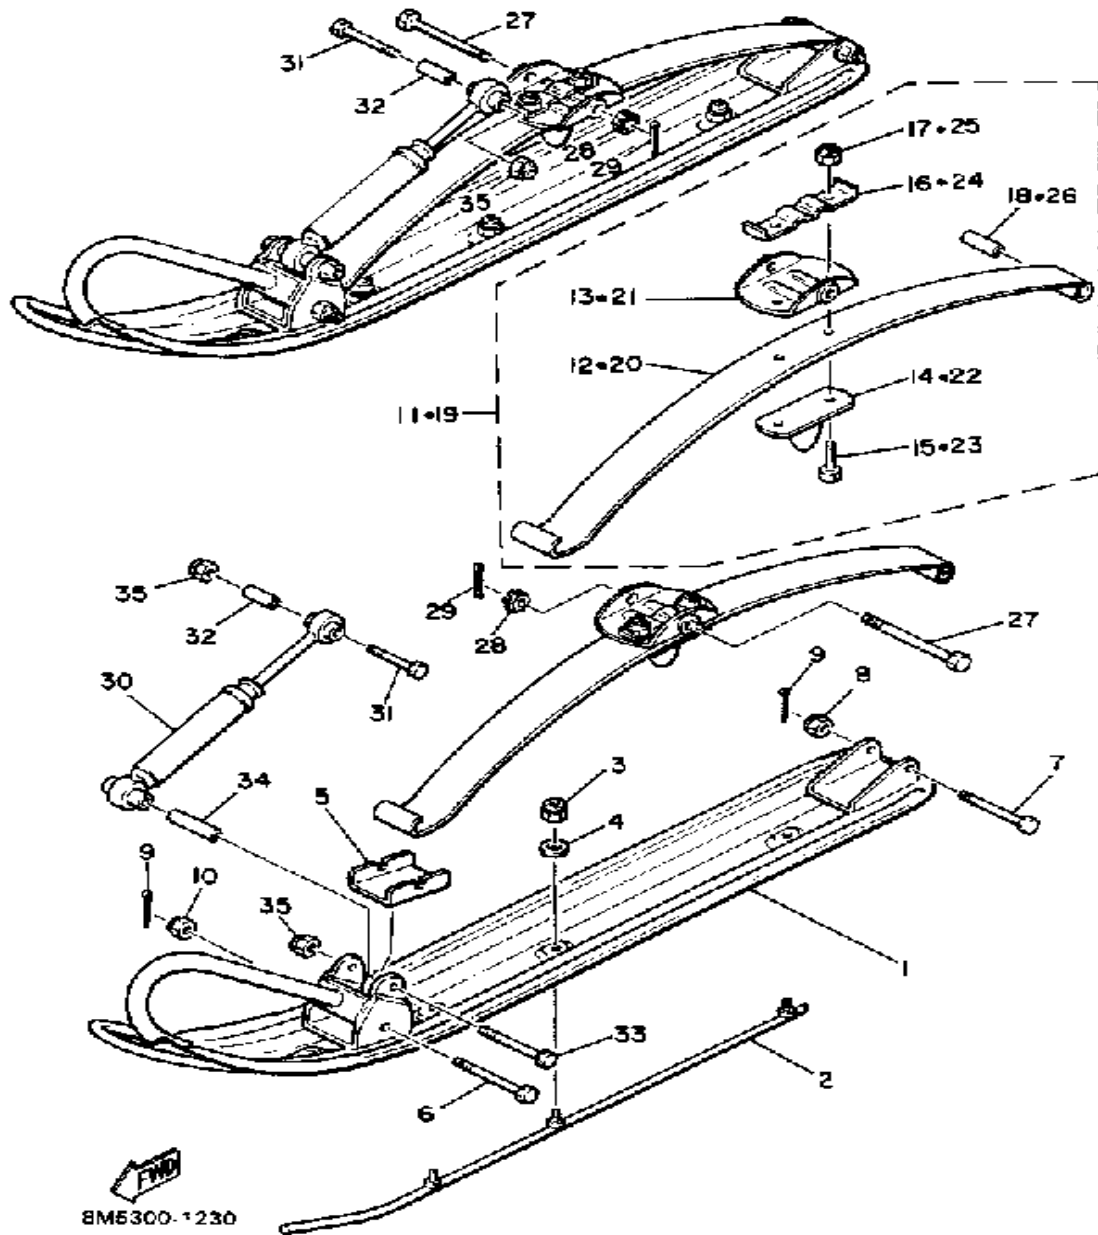

Not For Resale

www.SmallEngineDiscount.com

SKI

Ref. No.	Part Number	Description	Qty	Remarks
1	8K4-23710-00-00	SKI 1	2	
2	8K4-23731-00-XX	SKI RUNNER, 1	2	
3	95716-08300-00	NUT, FLANGE	6	
4	92906-08200-00	WASHER	6	
5	8K4-23735-00-00	PLATE, WEAR 1	2	
6	90102-08028-00	BOLT, WITH HOLE	2	
7	90102-08027-00	BOLT, WITH HOLE	2	
8	95716-08300-00	NUT, FLANGE	2	
9	91490-20020-00	PIN, COTTER	4	
10	95616-08100-00	NUT, U	2	
11	8K4-23760-01-00	SPRING ASSEMBLY 1	1	
12	8K4-23761-00-00	. LEAF 1	1	
13	8K4-23766-00-00	. SADDLE 1	1	
14	878-23768-00-00	. SEAT, SPRING 1	1	
15	90109-105E7-00	. BOLT	2	
16	90215-10155-00	. WASHER, LOCK	1	
17	90185-10085-00	. NUT, SELF-LOCKING	2	
18	90387-08478-00	. COLLAR	1	
19	8K4-23770-01-00	SPRING ASSEMBLY 2	1	
20	8K4-23761-00-00	. LEAF 1	1	
21	8K4-23766-00-00	. SADDLE 1	1	
22	878-23768-00-00	. SEAT, SPRING 1	1	
23	90109-105E7-00	. BOLT	2	
24	90215-10155-00	. WASHER, LOCK	1	
25	90185-10085-00	. NUT, SELF-LOCKING	2	
26	90387-08478-00	. COLLAR	1	
27	90102-12036-00	BOLT, WITH HOLE	2	
28	90171-12040-00	NUT, CASTLE	2	
29	90171-12040-00	NUT, CASTLE	2	