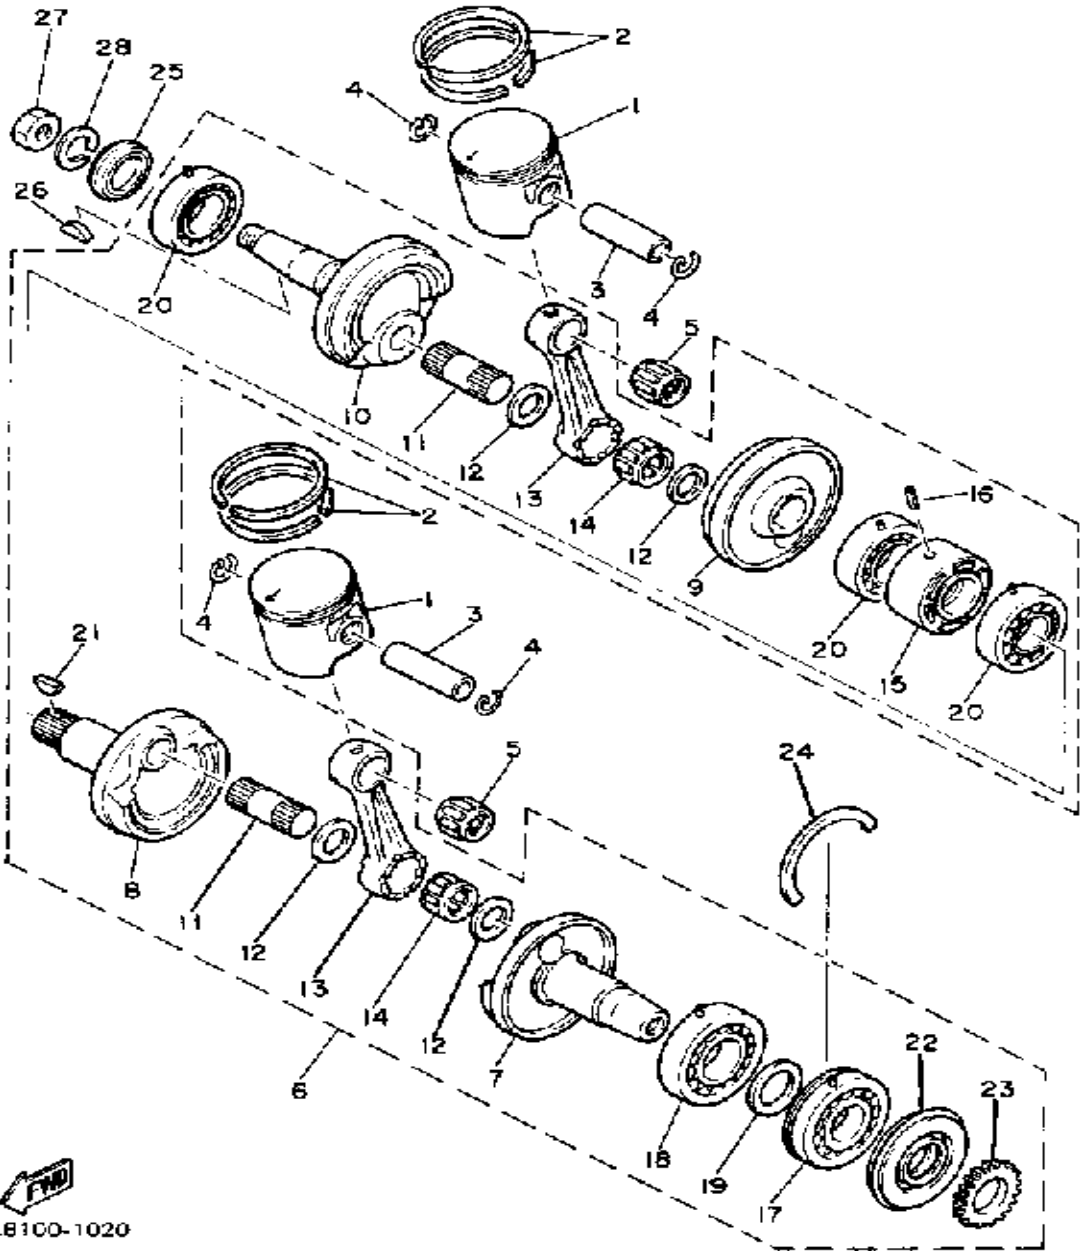

 BI 8' 00-1010

Not For Resale
www.SmallEngineDiscount.com

CRANKSHAFT - PISTON

Ref. No.	Part Number	Description	Qty	Remarks
1	8K4-11631-01-96	PISTON STD	2	U.R.
	8K4-11635-01-00	PISTON 1 O/S 0.5	2	ALTERNATE PART
	8K4-11636-01-00	PISTON 2 O/S 0.0	2	ALTERNATE PART
2	8K4-11601-00-00	PISTON RING SET (STD)	2	U.R. STD
	8K4-11601-10-00	PISTON RINGSET 1ST (1ST O/S)	2	ALTERNATE PART
	8K4-11601-20-00	PISTON RINGSET 2ND (2ND O/S)	2	ALTERNATE PART
3	168-11633-00-00	PIN, PISTON	2	
4	93450-20026-00	CIRCLIP	4	
5	93310-218A6-00	BEARING	2	
6	8K4-11400-01-00	CRANKSHAFT ASSEMBLY	1	
7	(8K4-11412-00-00)	CRANK 1	1	
8	(8K4-11422-01-00)	CRANK 2	1	
9	(8K4-11432-01-00)	CRANK 3	1	
10	(8K4-11442-00-00)	CRANK 4	1	
11	8H8-11681-00-00	. PIN, CRANK 1	2	
12	90209-24073-00	. WASHER	4	
13	8A7-11651-00-00	. ROD, CONNECTING (838-11651-00)	2	
14	93310-42497-00	. BEARING, CYLINDER.# 0	2	
15	8H8-11515-00-00	. SEAL, LABYRINTH 1	1	
16	91609-30010-00	. PIN, SPRING	1	
17	93306-30612-00	. BEARING (B6306)	1	
18	93306-30625-00	. BEARING	1	
19	90201-34683-00	. WASHER, PLATE (90201-33299-00)	1	
20	93306-20617-00	. BEARING (B6206)	3	
21	90280-05014-00	. KEY, WOODRUFF	1	
22	93103-32095-00	. OIL SEAL	1	

CONTINUED ON NEXT FRAME ➤

Not For Resale
www.SmallEngineDiscount.com

CRANKSHAFT - PISTON

Ref. No.	Part Number	Description	Qty	Remarks
23	8K2-13178-00-00	. GEAR, PUMP DRIVE	1	
24	93440-78069-00	CIRCLIP	1	
25	93103-32156-00	OIL SEAL	1	
26	90280-05014-00	KEY, WOODRUFF	1	
27	90170-16182-00	NUT	1	
28	92901-16100-00	WASHER, SPRING	1	