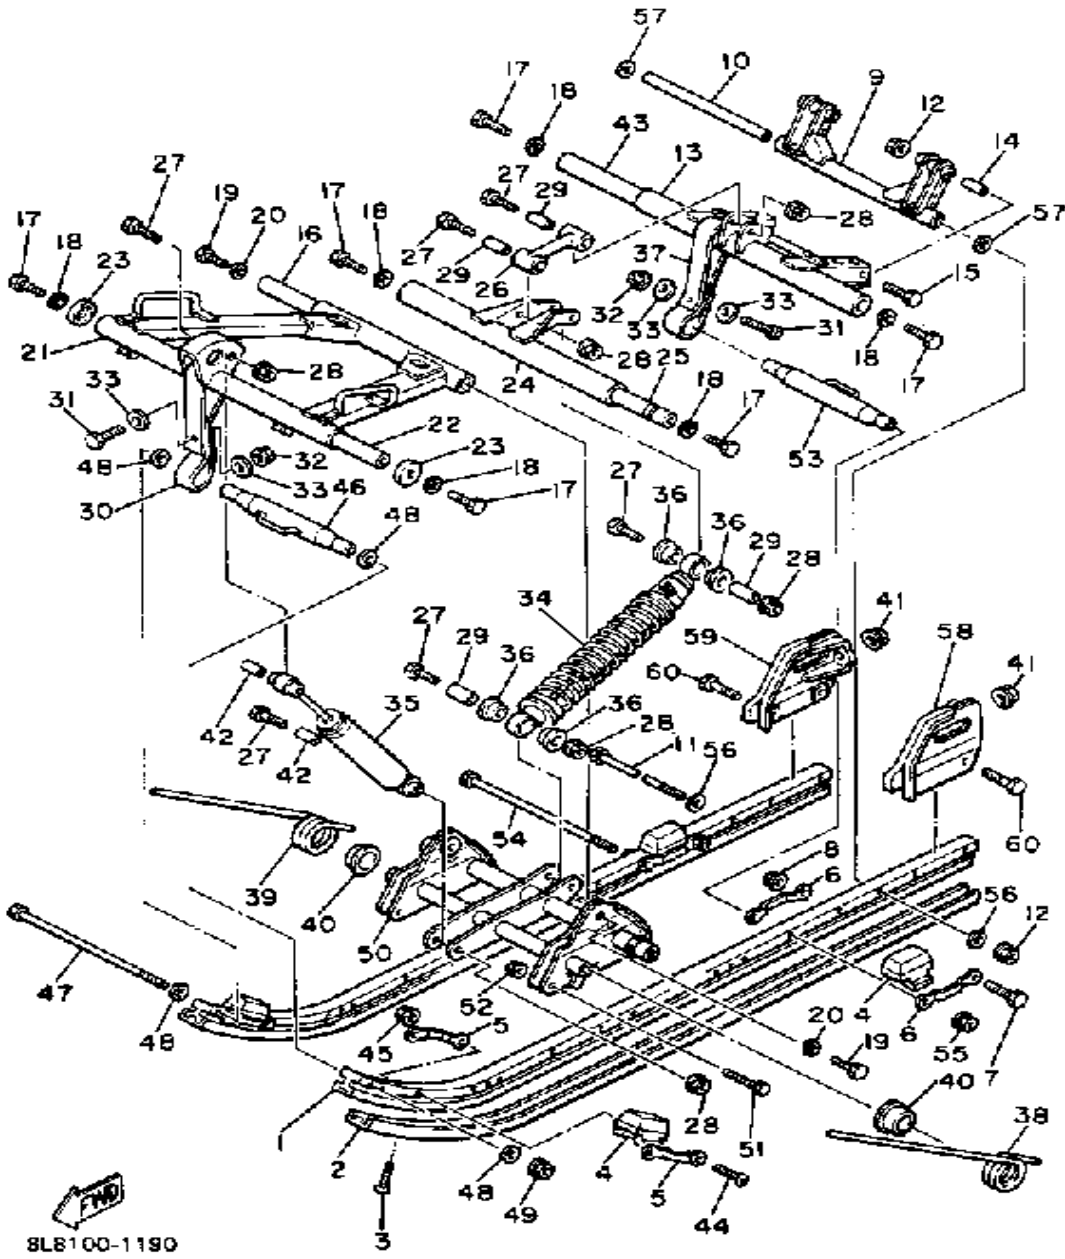

TRACK SUSPENSION 2

Ref. No.	Part Number	Description	Qty	Remarks
30	8E3-47495-00-00	STOPPER 1	1	
31	97013-06035-00	BOLT	2	
32	95701-06300-00	NUT, NYLON	2	
33	90201-06407-00	WASHER, PLATE (90201-06747-00)	4	
34	8L8-47480-00-00	SHOCK ABSORBER	1	
35	8K4-47481-00-00	SHOCK ABSORBER 2	1	
36	90387-13758-00	COLLAR	4	
37	888-47495-02-00	STOPPER 1	1	
38	90508-85471-00	SPRING, TORSION	1	
39	90508-85472-00	SPRING, TORSION	1	
40	90387-30759-00	COLLAR	2	
41	95701-10300-00	NUT, FLANGE (95702-10300)	2	
42	90387-08775-00	COLLAR	2	
43	8K2-47465-00-00	SHAFT 1	1	
44	98501-05030-00	SCREW, PAN HEAD	4	
45	95701-05300-00	NUT, NYLON	4	
46	899-47415-00-00	BRACKET 1	1	
47	90101-08374-00	BOLT	1	
48	92901-08600-00	WASHER	4	
49	95712-08300-00	NUT, LOCK	1	
50	(8L8-47416-01-00)	BRACKET 2	1	
51	90101-06348-00	BOLT	6	
52	95701-06300-00	NUT, NYLON	6	
53	8L8-47469-00-00	COLLAR 1	1	
54	90101-08374-00	BOLT	1	
55	95712-08300-00	NUT, LOCK	1	
56	92901-08600-00	WASHER	2	
57	90201-08649-00	WASHER, PLATE	2	

CONTINUED ON NEXT FRAME ►

Not For Resale
www.SmallEngineDiscount.com