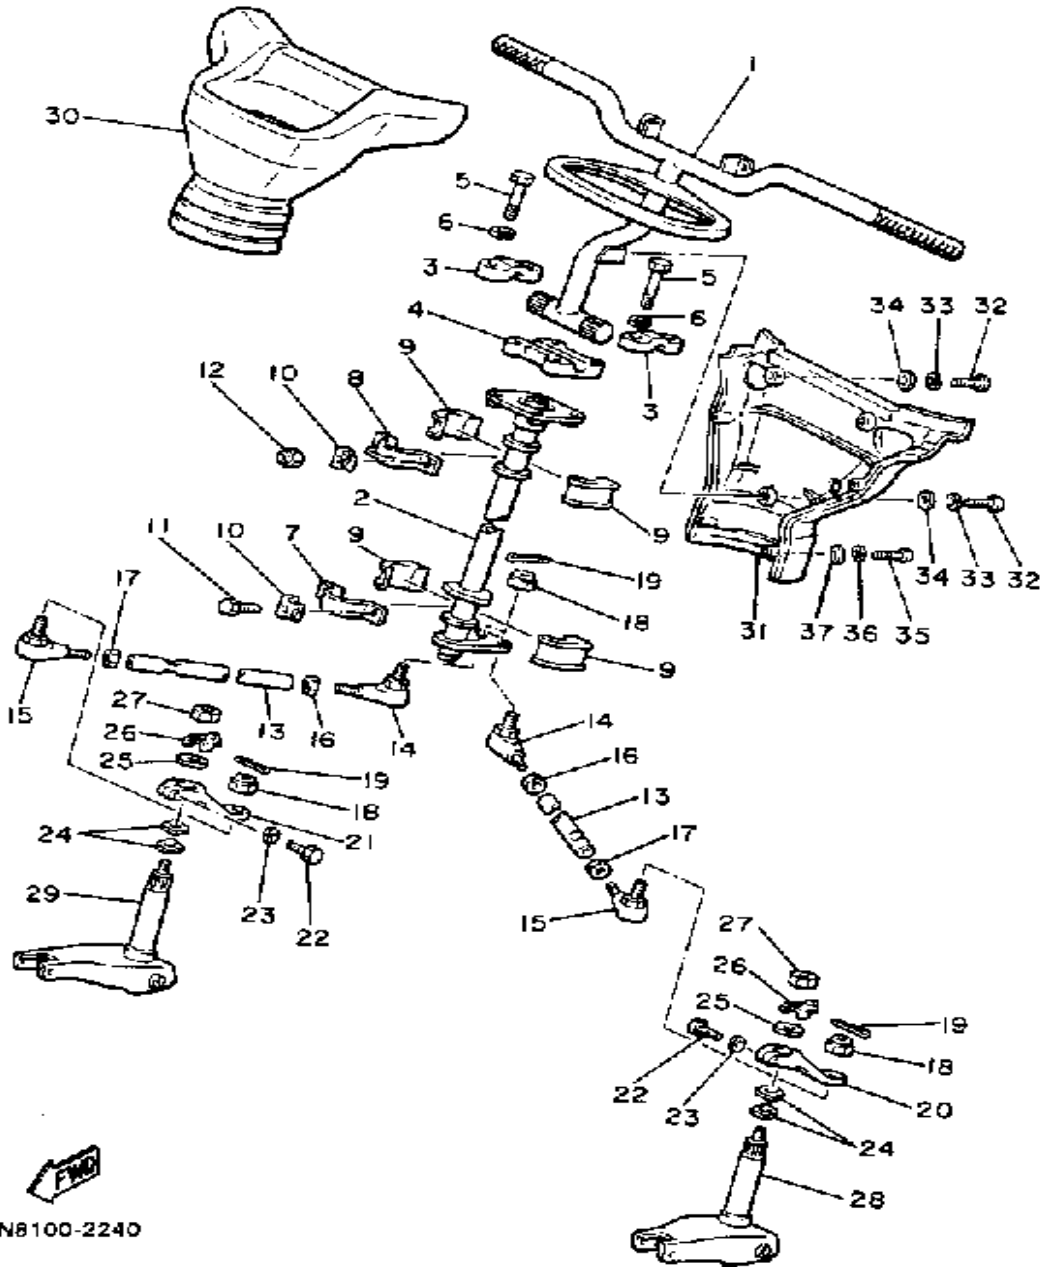

CONTINUED ON NEXT FRAME ►

Not For Resale
www.SmallEngineDiscount.com

SKI

Ref. No.	Part Number	Description	Qty	Remarks
30	8V8-23350-00-00	SHOCK ABSORBER ASSEMBLY	2	
31	97026-08055-00	BOLT	2	
32	90387-08262-00	COLLAR	2	
33	97026-08075-00	BOLT (97326-08075)	2	
34	90387-08224-00	COLLAR	2	
35	95716-08300-00	NUT, FLANGE	4	

Not For Resale
www.SmallEngineDiscount.com

STEERING

Ref. No.	Part Number	Description	Qty	Remarks
1	81R-23811-00-00	COLUMN, STEERING	1	
2	8L8-23813-00-00	COLUMN, STEERING 2	1	
3	1E6-23441-00-00	HOLDER, HANDLE UPR	2	
4	164-23441-00-98	HOLDER, HANDLE UPPER	1	
5	97321-08055-00	BOLT, HEXAGON	5	
6	92902-08100-00	WASHER, SPRING	4	
7	84M-23868-00-00	BRACKET, STEERING LOWER	1	
8	84M-23872-00-00	HOLDER, BEARING	1	
9	8F3-23812-00-00	PLANE BEARING, STEERING	4	
10	90215-08262-00	WASHER, LOCK	4	
11	97313-08016-00	BOLT, HEXAGON	2	
12	95712-08300-00	NUT, LOCK	2	
13	8K4-23821-00-00	ROD, STEERING RELAY	2	
14	86X-23841-00-00	JOINT, UNIVERSAL 1	2	
15	86X-23845-00-00	JOINT, UNIVERSAL 2	2	
16	95303-10700-00	NUT	2	
17	90170-10186-00	NUT	2	
18	95701-10300-00	NUT, FLANGE (95702-10300)	4	
19	91490-20020-00	PIN, COTTER	4	
20	8K4-23851-00-00	ARM, OUTSIDE 1	1	
21	8K4-23852-00-00	ARM, OUTSIDE 2	1	
22	97001-08025-00	BOLT (1NV)	2	
23	92902-08100-00	WASHER, SPRING	2	
24	90206-20037-00	WASHER, WAVE	4	
25	90201-10752-00	WASHER, PLATE	2	
26	90215-10096-00	WASHER, LOCK	2	
27	95303-10600-00	NUT (95301-10600)	2	
28	8L8-23853-00-00	COLUMN, SKI 1	1	
29	8L8-23854-00-00	COLUMN, SKI 2	1	