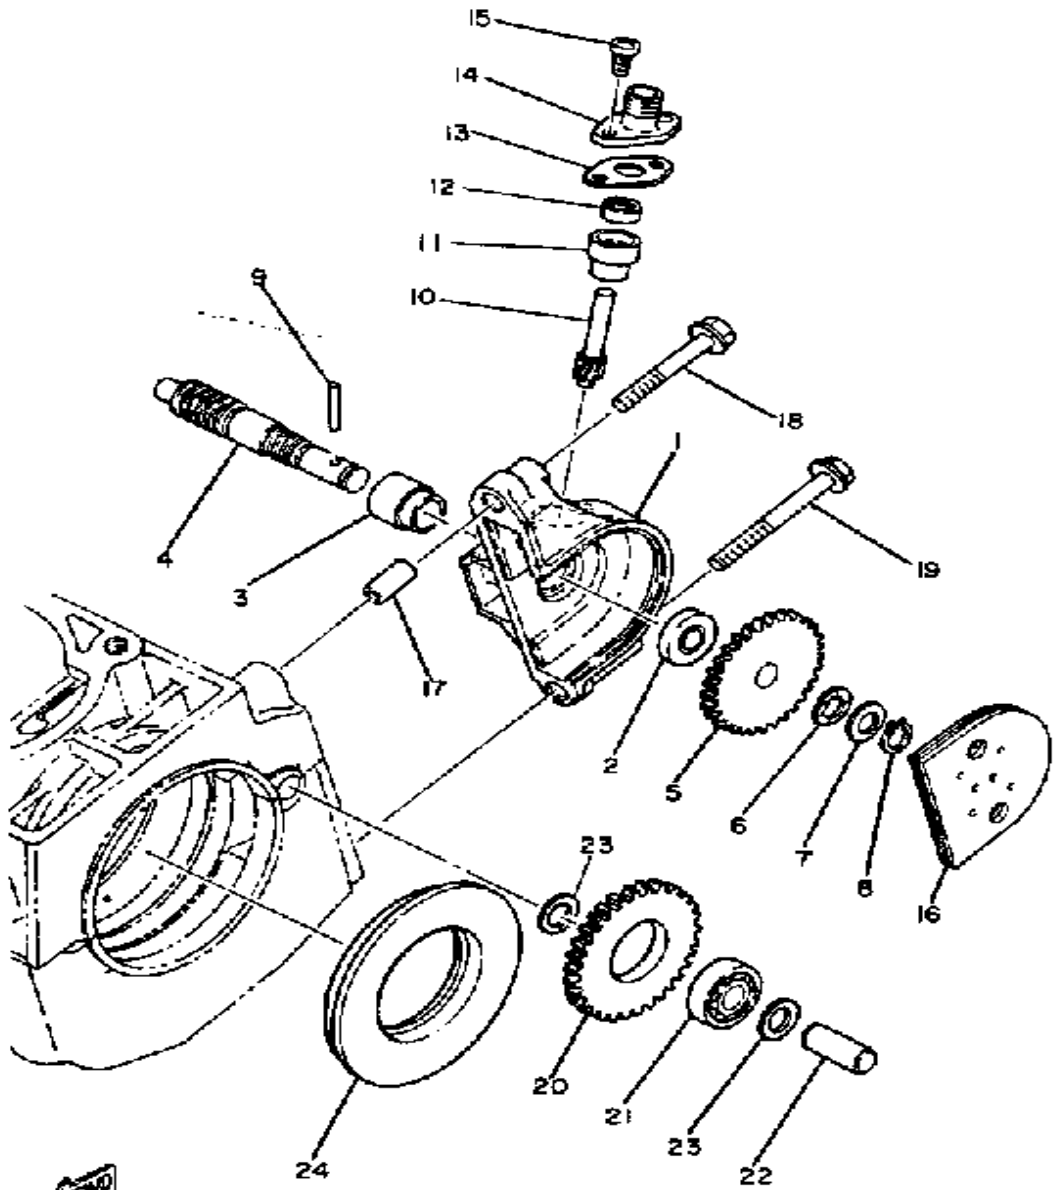

Not For Resale
www.SmallEngineDiscount.com

OIL PUMP

Ref. No.	Part Number	Description	Qty	Remarks
1	8V8-13101-00-00	OIL PUMP ASSEMBLY	1	
2	90338-21100-00	. PLUG	1	
3	93505-32002-00	. BALL	2	
4	90501-02018-00	. SPRING, COMPRESSION	2	
5	90446-08210-00	. HOSE	1	
6	353-13552-01-00	. NOZZLE	1	
7	90468-02025-00	. CLIP	1	
8	90445-05301-00	. HOSE (214-13161-01)	1	
9	90468-02033-00	. CLIP	1	
10	353-13552-01-00	. NOZZLE	1	
11	90430-04004-00	. GASKET	1	
12	90157-04009-00	. SCREW, PAN HEAD	1	
13	137-13138-01-00	. PLATE, ADJUSTING	1	
14	137-13137-00-03	. SHIM (0.3T)	1	U.R.
	137-13137-00-05	. SHIM (0.5T)	1	U.R.
	137-13137-00-10	. SHIM (1.0T)	1	U.R.
15	92990-05100-00	. WASHER, SPRING	1	
16	95380-05600-00	. NUT	1	
17	90201-08624-00	WASHER, PLATE	1	
18	98580-05014-00	SCREW, PAN HEAD	2	
19	3MT-13116-00-00	GASKET, PUMP CASE (8Y0-13116-00)	1	
20	90468-02033-00	CLIP	2	
21	8A5-13146-01-00	COVER, ADJUST PULLEY	1	
22	98506-04018-00	SCREW, PAN HEAD	3	
23	8L8-26320-01-00	PUMP CABLE ASSEMBLY	1	

Not For Resale
www.SmallEngineDiscount.com

PUMP DRIVE - GEAR

Ref. No.	Part Number	Description	Qty	Remarks
1	8H8-15416-00-00	COVER, OIL PUMP	1	
2	93101-10090-00	OIL SEAL	1	
3	821-13176-00-00	METAL, WORM SHAFT OUTER	1	
4	866-13175-00-00	SHAFT, WORM	1	
5	821-13188-00-00	GEAR, DRIVE (32T)	1	
6	90206-11016-00	WASHER, WAVE	1	
7	137-13148-00-00	PLATE, CAM THRUST	1	
8	99009-10400-00	CIRCLIP	1	
9	93603-22028-00	PIN, DOWEL	1	
10	813-17841-00-00	GEAR, DRIVEN (10T)	1	
11	821-17843-00-00	BUSH, DRIVEN GEAR OUTER	1	
12	93104-06033-00	OIL SEAL	1	
13	821-17818-02-00	GASKET	1	
14	821-17819-00-00	CAP, HOUSING	1	
15	98580-05010-00	SCREW, PAN HEAD	2	
16	8K4-15426-00-00	COVER, OIL PUMP 2	1	
17	99510-08016-00	PIN, DOWEL	2	
18	95811-06040-00	BOLT, FLANGE	1	
19	95811-06055-00	BOLT, FLANGE (95802-06055)	1	
20	8H8-13179-00-00	GEAR, IDLE (34T)	1	
21	93306-00002-00	BEARING (B6000RS)	1	
22	8G8-13342-00-00	SHAFT, IDLE GEAR	1	
23	90201-10119-00	WASHER, PLATE	2	
24	8K4-13119-00-00	SEAL, GREASE	1	