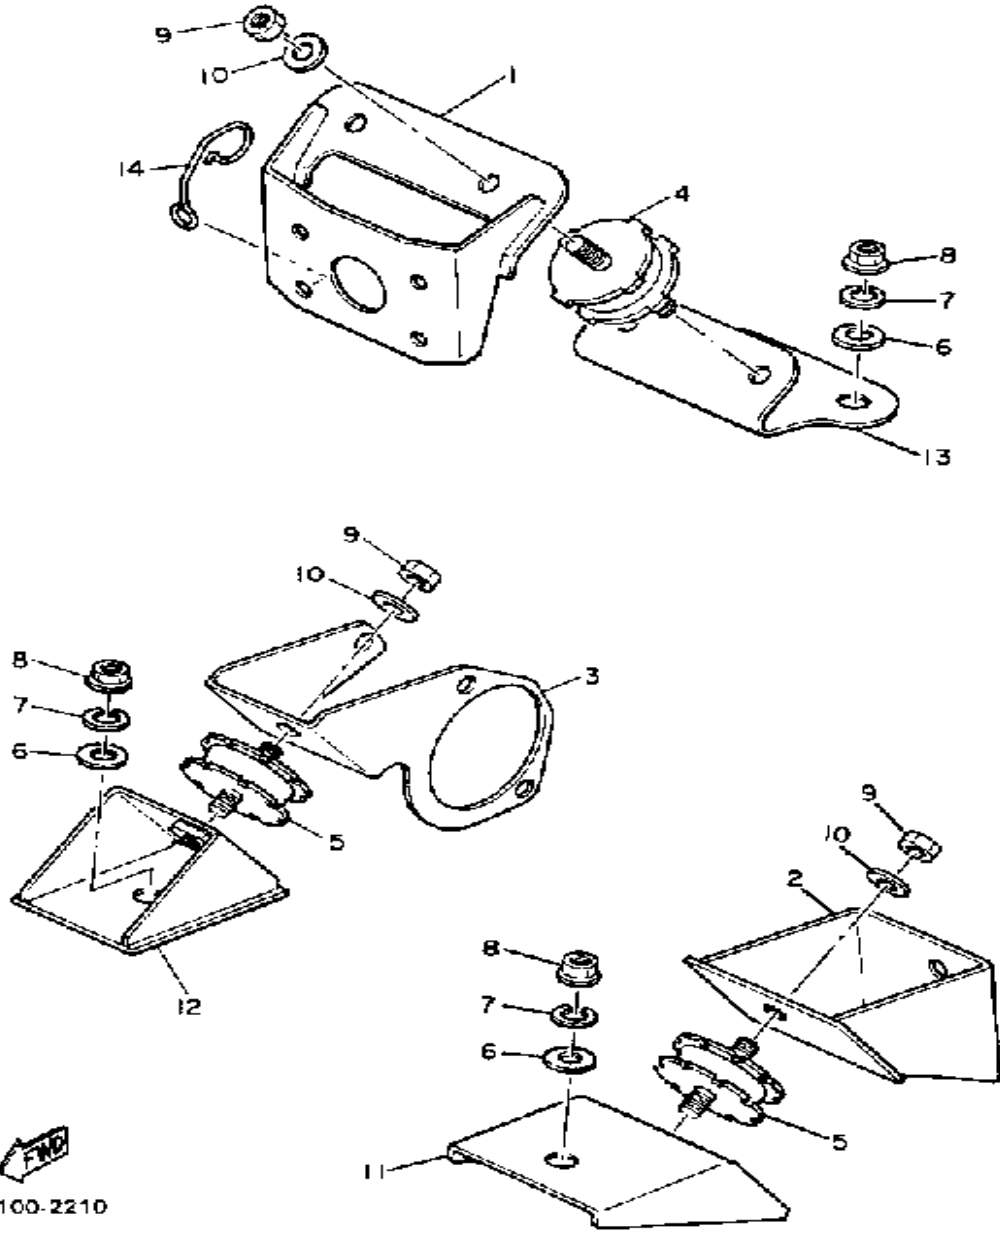

ENGINE BRACKET

Ref. No.	Part Number	Description	Qty	Remarks
1	8K4-21411-00-00	BRACKET, ENGINE 1	1	
2	8K4-21419-00-00	BRACKET, ENGINE 2	1	
3	8K4-21429-00-00	BRACKET, ENGINE 3	1	
4	8N7-21486-00-00	DAMPER 2	2	
5	8K4-21486-00-00	DAMPER 2	2	
6	90201-10321-00	WASHER, PLATE	4	
7	92990-10100-00	WASHER, SPRING	4	
8	95701-10500-00	NUT, FLANGE (95702-10500)	4	
9	95303-10600-00	NUT (95301-10600)	4	
10	92990-10600-00	WASHER, PLATE	4	
11	8H8-21417-01-00	BRACKET, FRT LWR 1	1	
12	8H8-21418-01-00	BRACKET, FRONT LOWER 2	1	
13	8K4-21427-00-00	BRACKET, REAR LWR 1	1	
14	90464-16039-00	CLAMP	1	

8N8100-2210

Not For Resale

www.SmallEngineDiscount.com