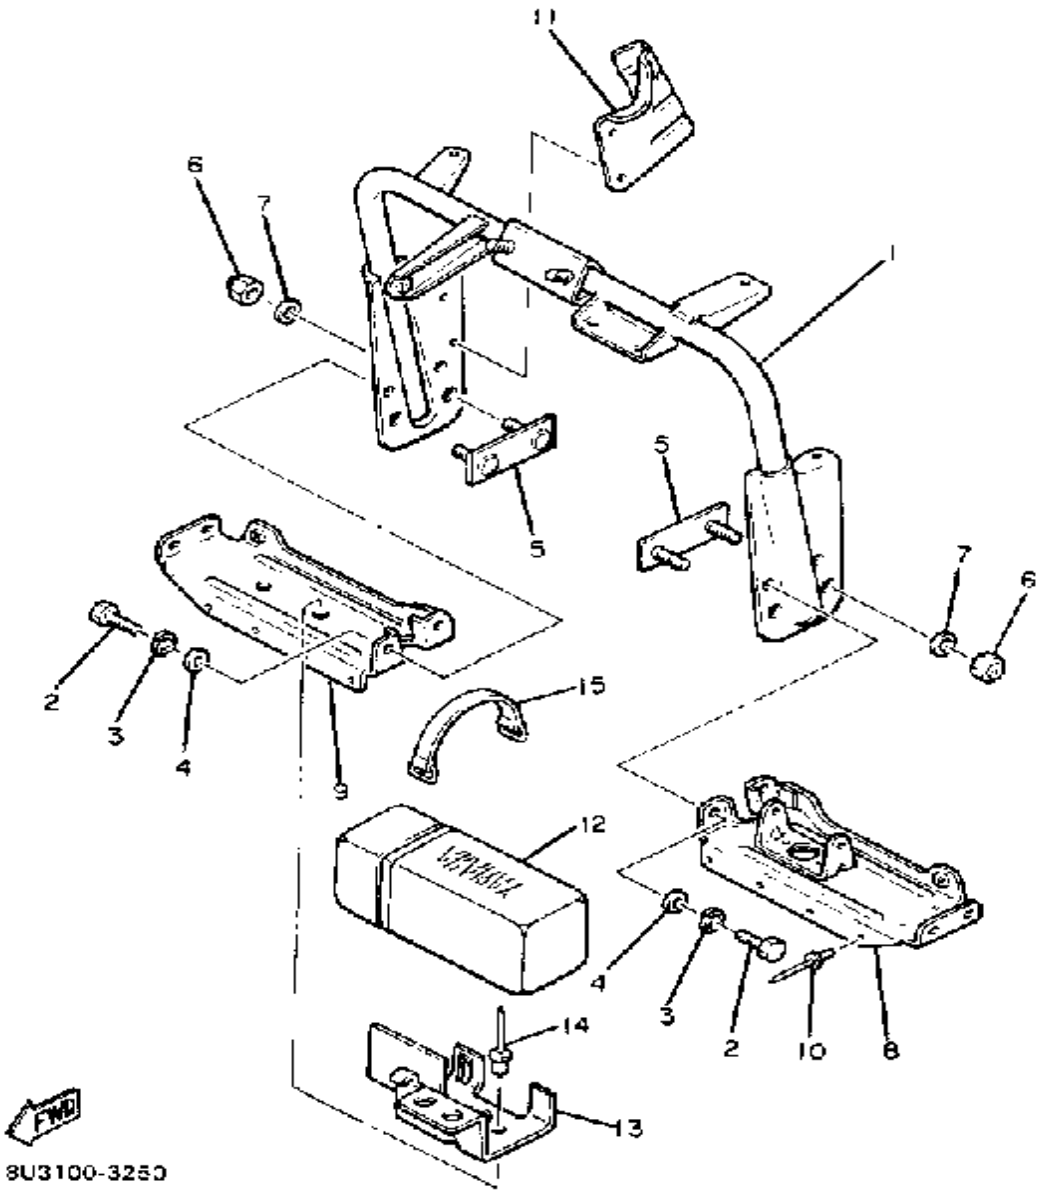

STEERING GATE

Ref. No.	Part Number	Description	Qty	Remarks
1	8K4-23871-00-00	GATE, STEERING	1	
2	97016-06016-00	BOLT	4	
3	92906-06100-00	WASHER, SPRING	4	
4	92906-06200-00	WASHER	4	
5	(8K4-23878-00-00)	BRACKET 0	2	
6	95716-08300-00	NUT, FLANGE	4	
7	92906-08200-00	WASHER	4	
8	8L8-23883-00-00	BRACKET 3	1	
9	8L8-23884-00-00	BRACKET 4	1	
10	90267-48053-00	RIVET, BLIND	8	
11	8K4-23886-00-00	BRACKET 6	1	
12	8N8-28100-00-00	UNAVAILABLE IN PRICE BOOK	1	
13	8U5-21945-00-00	BRACKET, TL BX FTNG (8N8-21945-01)	1	
14	90267-48079-00	RIVET, BLIND	2	
15	4J2-82131-01-00	BAND, BATTERY	1	

Not For Resale

www.SmallEngineDiscount.com