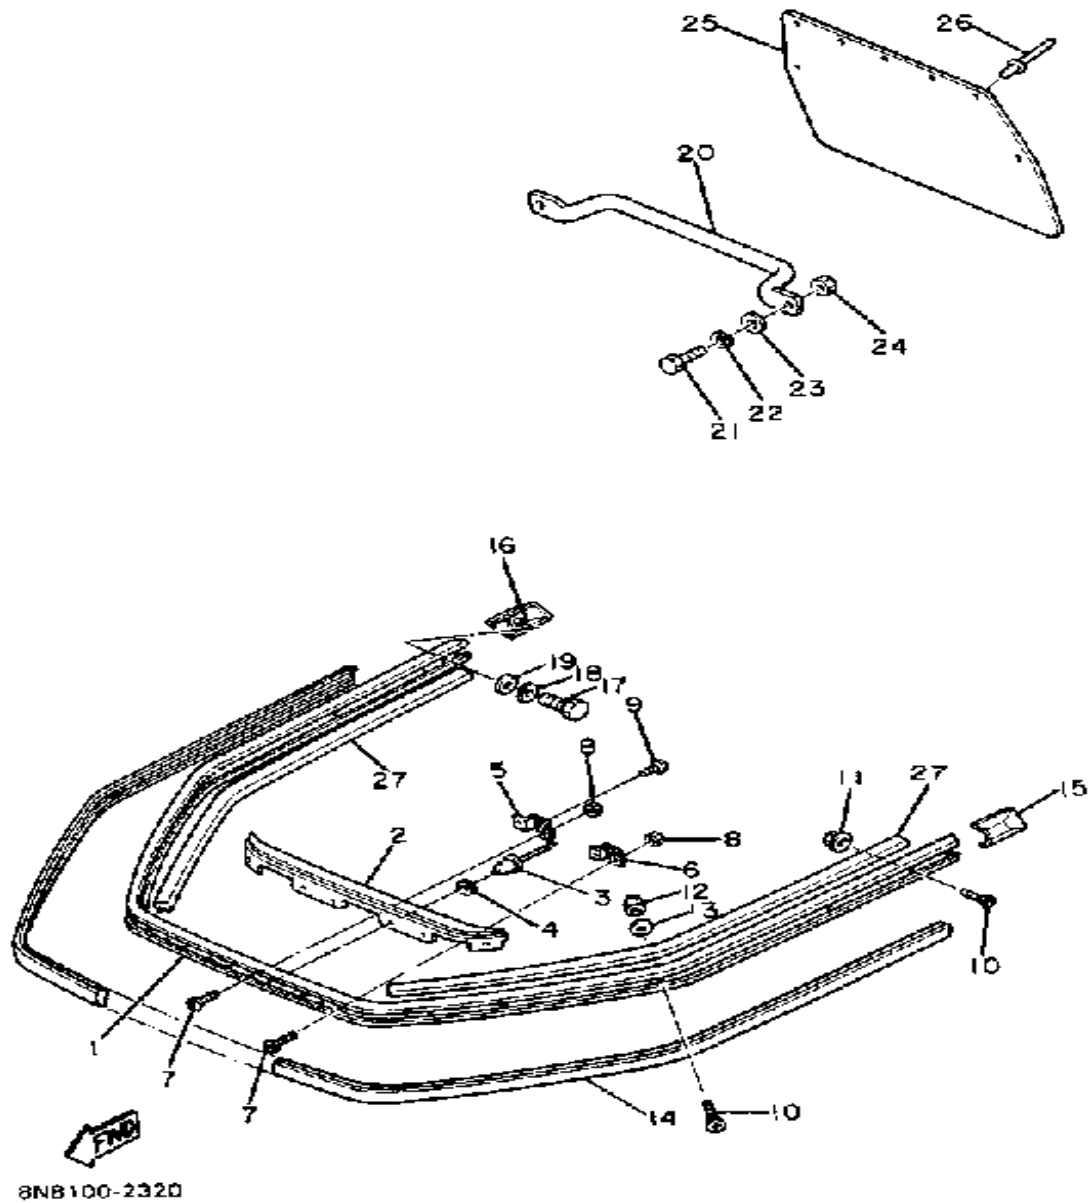

BUMPER

Ref. No.	Part Number	Description	Qty	Remarks
1	8N8-77511-00-00	BUMPER, FRONT 1	1	
2	8N8-77512-00-00	BUMPER, FRONT 2	1	
3	90267-48079-00	RIVET, BLIND	6	
4	90201-04325-00	WASHER, PLATE	6	
5	8N8-77531-00-00	BRACKET, FRONT L (L.H)	1	
6	8N8-77532-00-00	BRACKET, FRONT R (R.H)	2	
7	98701-06012-00	SCREW, FLAT HEAD (92701-06012)	6	
8	95701-06500-00	NUT, FLANGE	6	
9	98903-06014-00	SCREW, BIND	3	
10	98701-06014-00	SCREW, FLAT HEAD	10	
11	95701-06500-00	NUT, FLANGE	8	
12	95601-06100-00	NUT, U	2	
13	92990-06200-00	WASHER	2	
14	8N8-77516-00-00	BUSH, RUBBER 2	1	
15	8N8-77523-00-00	END, BUMPER	1	
16	8N8-77524-00-00	END, BUMPER	1	
17	97313-06016-00	BOLT, HEXAGON	2	
18	92995-06100-00	WASHER, SPRING	2	
19	92901-06600-00	WASHER	2	
20	8L8-77541-00-00	BUMPER, REAR 1	1	
21	97016-08020-00	BOLT	2	
22	92906-08100-00	WASHER, SPRING	2	
23	92906-08600-00	WASHER	2	
24	95333-08600-00	NUT	2	
25	8V8-77595-00-00	FLAP	1	
26	90267-48086-00	RIVET, BLIND	5	
27	8K4-77515-01-00	BUSH, RUBBER 1	2	

Not For Resale

www.SmallEngineDiscount.com