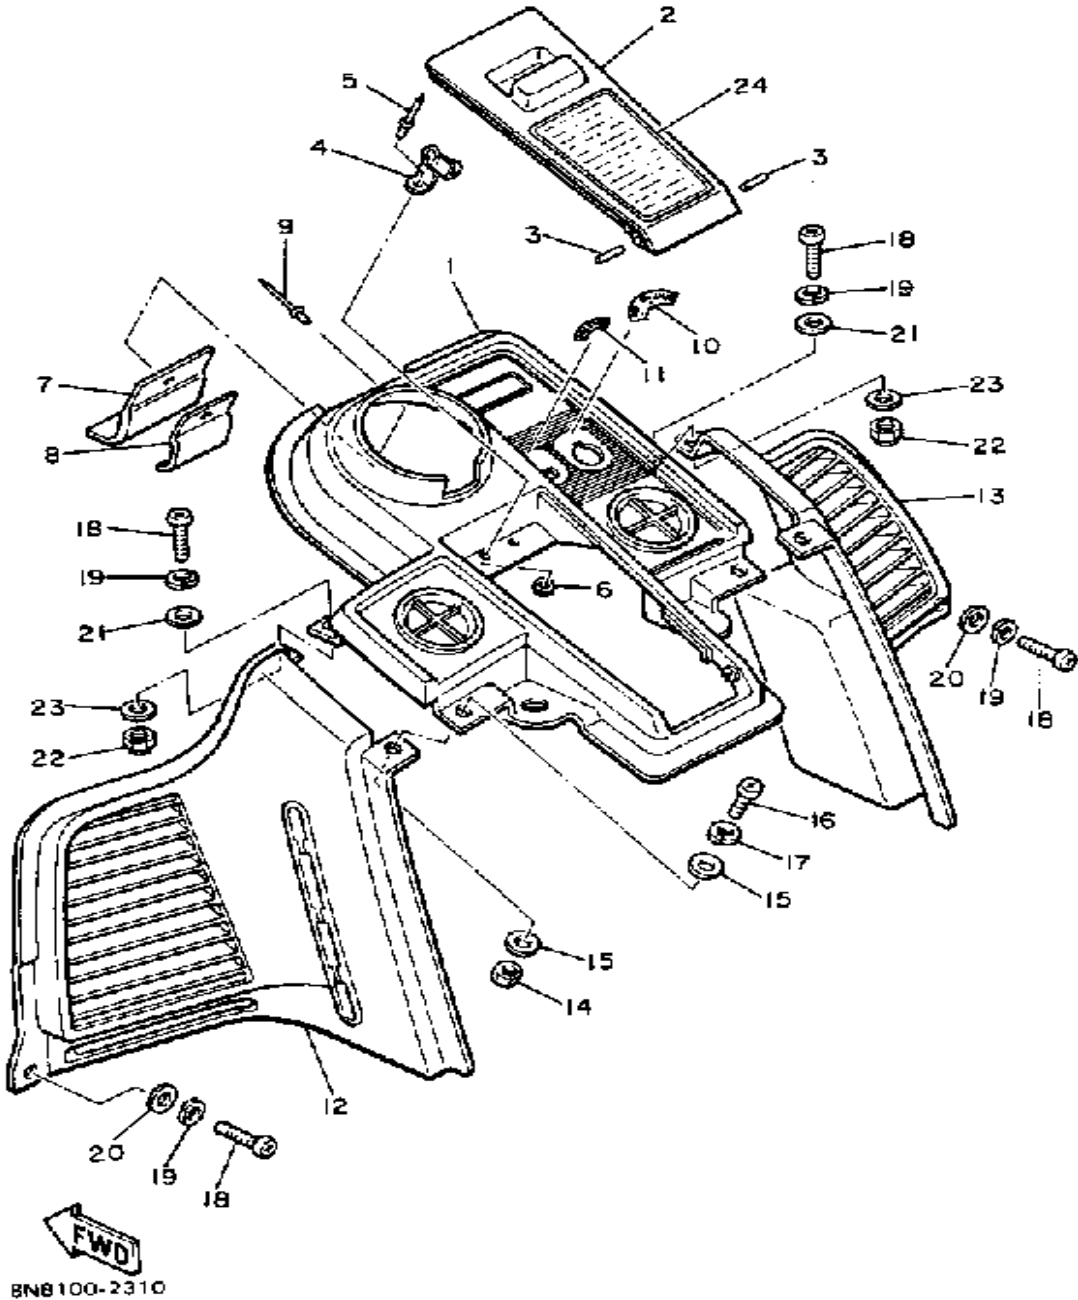

INSTRUMENT PANEL

Ref. No.	Part Number	Description	Qty	Remarks
1	8L8-77711-01-00	PANEL INSTRUMENT	1	
2	8K4-77712-00-00	PANEL, INSTRUMENT	1	
3	8K4-77477-00-00	PIN, HINGE	2	
4	821-24794-01-00	SPRING, SEAT BACK	1	
5	90267-32072-00	RIVET, BLIND	2	
6	90201-03313-00	WASHER, PLATE	2	
7	8K4-77161-00-00	STRIP, WEATHER 1	1	
8	8K4-77185-00-00	PLATE 1	1	
9	90267-48014-00	RIVET, BLIND	1	
10	8K2-77741-00-00	INDICATOR 1	1	
11	8K4-77742-00-00	INDICATOR 2	1	
12	8K4-77131-00-00	LOUVER 1	1	
13	8K4-77132-00-00	LOUVER 2	1	
14	95380-06600-00	NUT	2	
15	90201-06059-00	WASHER, PLATE	4	
16	98506-06016-00	SCREW, PANHEAD	2	
17	92906-06100-00	WASHER, SPRING	2	
18	98516-06020-00	SCREW, PAN HEAD	4	
19	92906-06100-00	WASHER, SPRING	4	
20	90201-060A3-00	WASHER, PLATE	2	
21	92901-06600-00	WASHER	2	
22	95601-06100-00	NUT, U	2	
23	90201-06643-00	WASHER, PLATE	2	
24	8N8-77761-00-00	LABEL, WARNING 1	1	

Not For Resale

www.SmallEngineDiscount.com