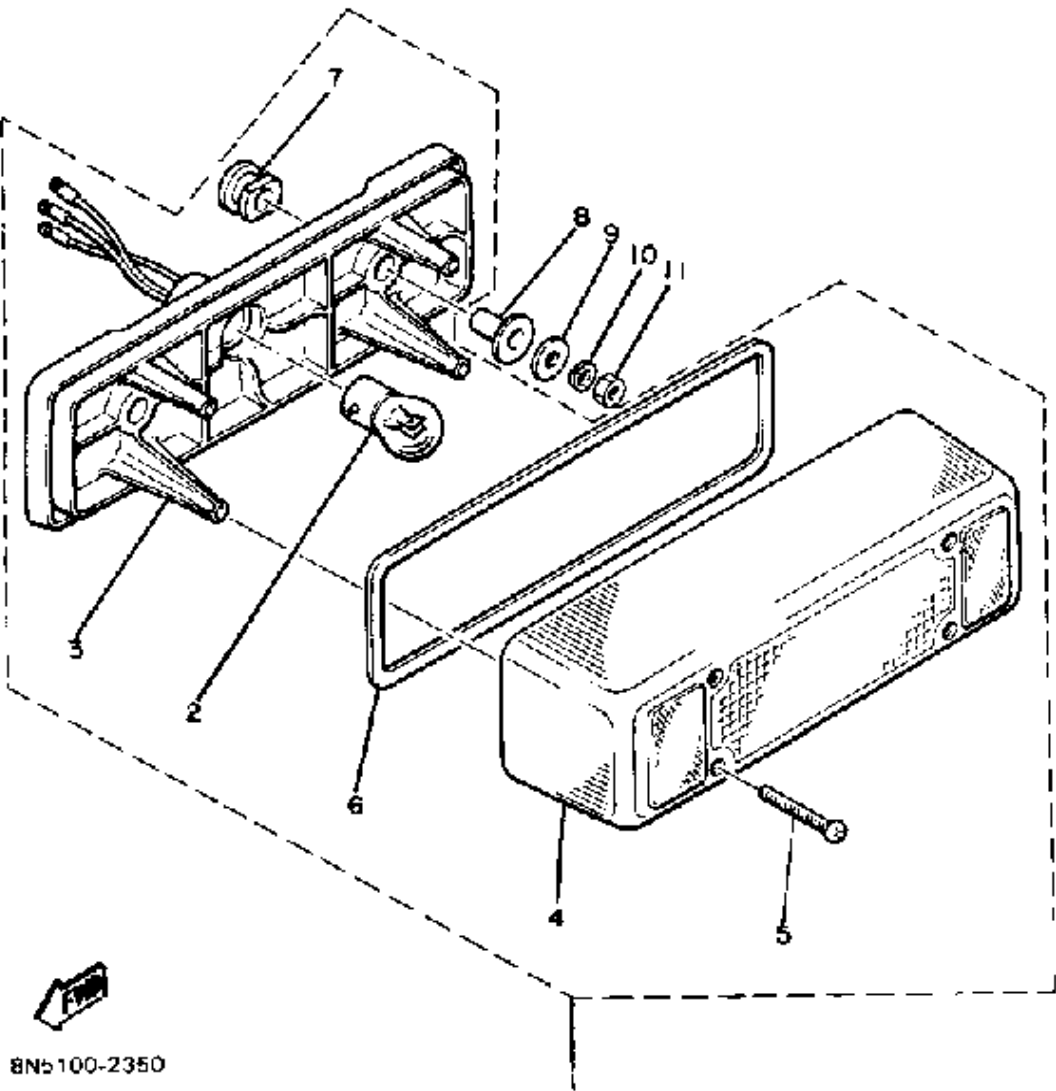

TAILLIGHT

Ref. No.	Part Number	Description	Qty	Remarks
1	8K4-84710-00-00	TAILLIGHT UNIT ASSEMBLY ..	1	
2	137-84714-61-00	. BULB, TL 12V23/8W (J50-83311-00)	1	
3	8K4-84711-00-00	. BASE, TAILLIGHT	1	
4	8K4-84721-00-00	. LENS, TAILLIGHT	1	
5	97780-40130-00	. SCREW, PANHEAD TAPPING (97701-40130-00)	4	
6	87M-84723-00-00	. GASKET, TAIL LENS	1	
7	8K4-84718-00-00	. GROMMET	2	
8	90387-060G8-00	COLLAR	2	
9	90201-06407-00	WASHER, PLATE (90201-06747-00)	2	
10	92995-06100-00	WASHER, SPRING	2	
11	95380-06600-00	NUT	2	

8N5100-2350

Not For Resale
www.SmallEngineDiscount.com