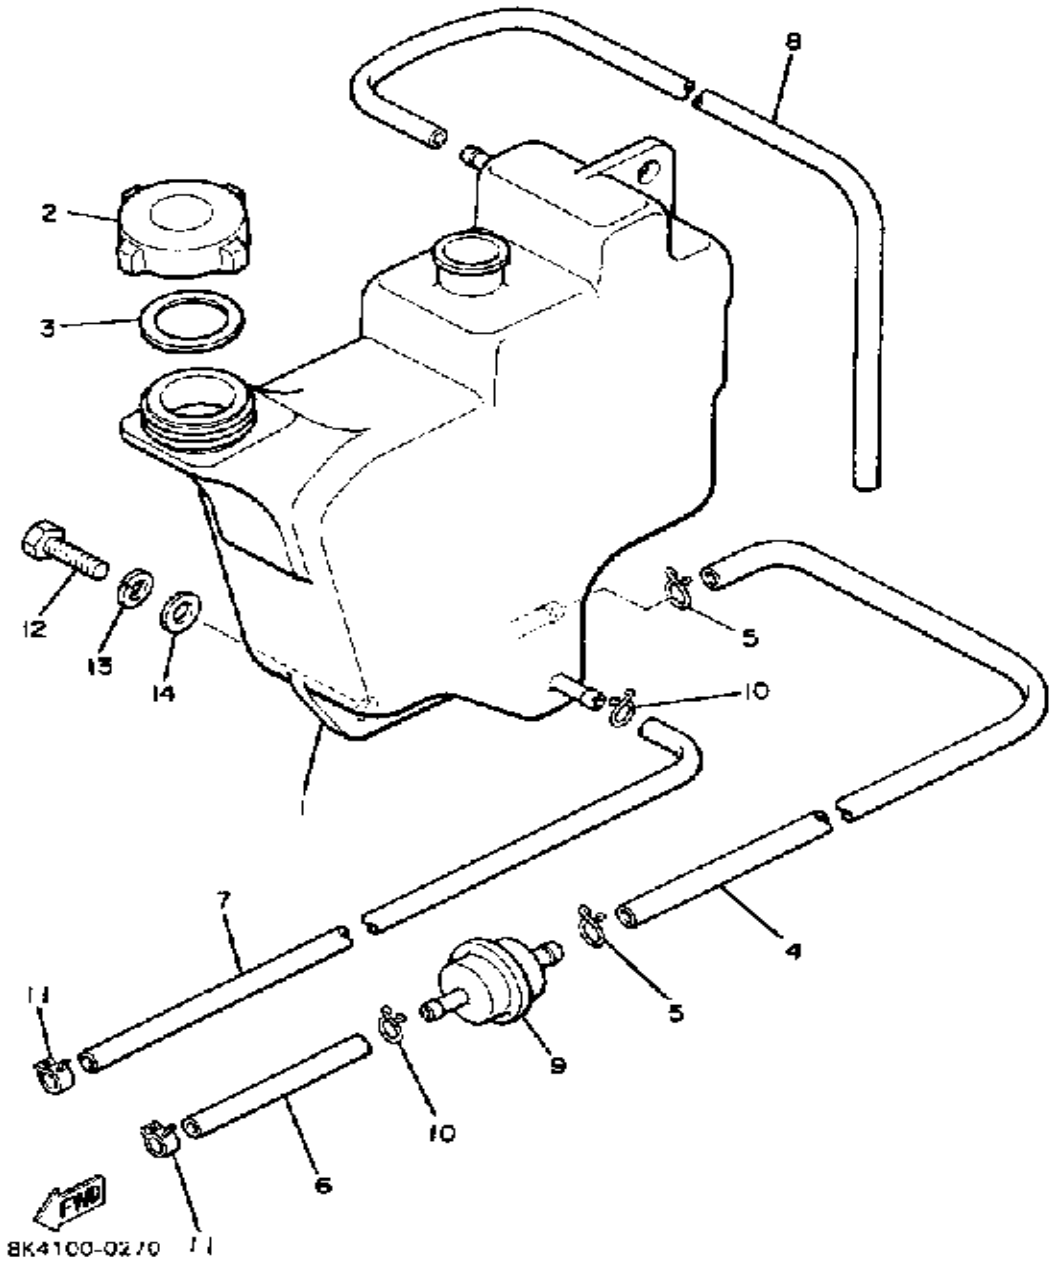

OIL TANK

Ref. No.	Part Number	Description	Qty	Remarks
1	86U-21751-00-00	TANK, OIL (8L8-21751-00)	1	
2	863-21771-00-00	BODY, CAP	1	
3	90430-31003-00	GASKET	1	
4	90446-11157-00	HOSE	1	
5	90467-11009-00	CLIP	2	
6	90446-09011-00	HOSE	1	
7	90446-09211-00	HOSE	1	
8	90446-09013-00	HOSE (90446-09079)	1	
9	8G8-13410-00-00	STRAINER HOUSING ASSEMBLY	1	
10	90467-09005-00	CLIP, SCISSOR	2	
11	90467-09026-00	CLIP	2	
12	97023-06020-00	BOLT (3XF)	2	
13	92995-06100-00	WASHER, SPRING	2	
14	90201-06067-00	WASHER, PLATE	2	

Not For Resale

www.SmallEngineDiscount.com