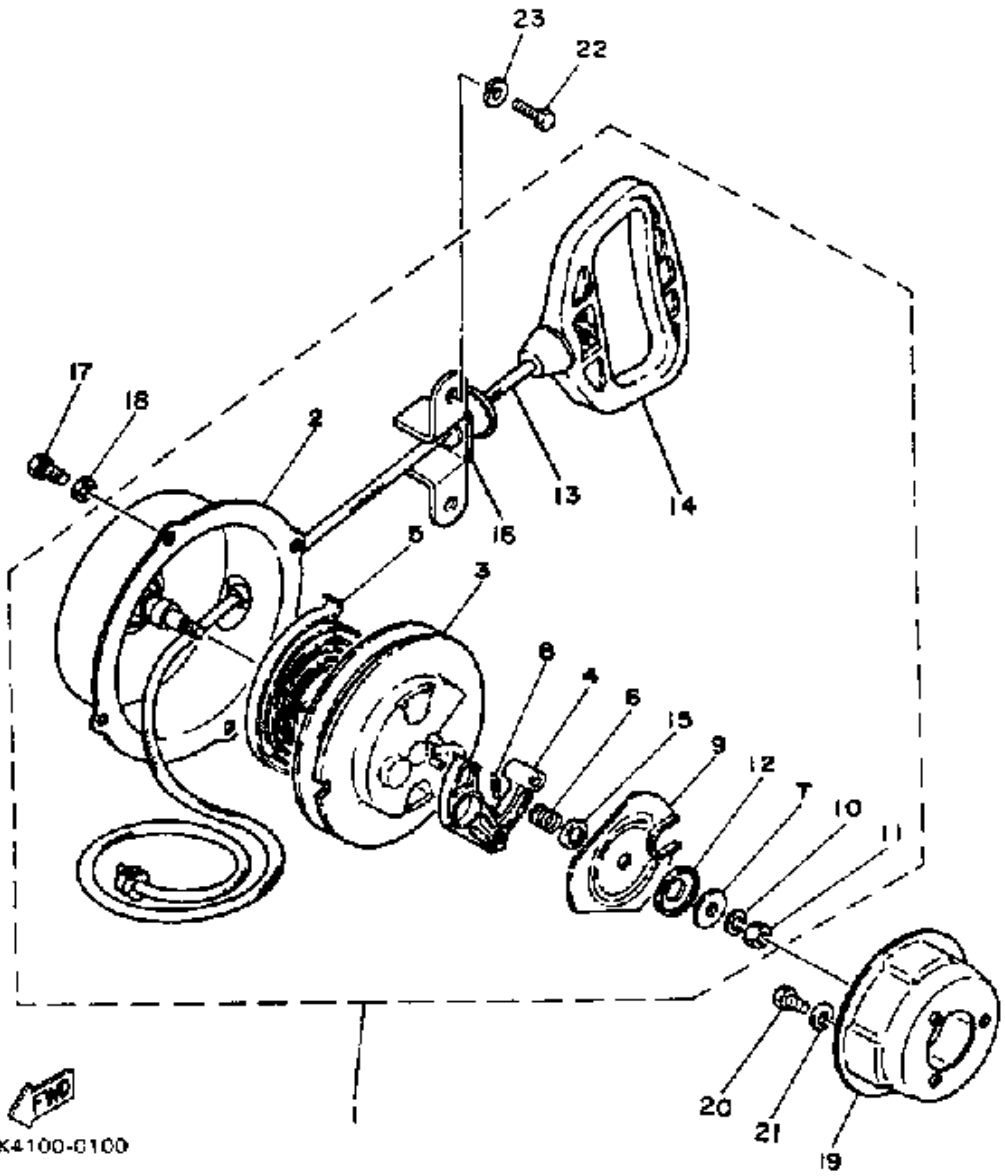

BK4100-0080

Not For Resale

www.SmallEngineDiscount.com

STARTER

Ref. No.	Part Number	Description	Qty	Remarks
1	8K4-15710-00-00	STARTER ASSEMBLY	1	
2	8H8-15711-00-00	. CASE, STARTER	1	
3	8F3-15714-01-00	. DRUM, SHEAVE	1	
4	8F3-15741-01-00	. PAWL, DRIVE	1	
5	8Y0-15713-00-00	. SPRING, STARTER	1	
6	8F3-15715-00-00	. SPRING, FRICTION	1	
7	8F3-15739-01-00	. WASHER, THRUST	1	
8	8F3-15734-00-00	. SPRING, RETURN	1	
9	8F3-15716-03-00	. PLATE, DRIVE	1	
10	92995-06100-00	. WASHER, SPRING	1	
11	95380-06700-00	. NUT	1	
12	8G5-15739-00-00	. WASHER, THRUST	1	
13	857-15751-00-00	. WIRE, STARTER	1	
14	8F3-15755-00-00	. HANDLE, STARTER	1	
15	82M-15779-00-00	. COVER	1	
16	8K4-15788-00-00	. HOLDER, HANDLE	1	
17	97026-06014-00	BOLT	4	
18	92906-06100-00	WASHER, SPRING	4	
19	8H8-15723-01-00	PULLEY, STARTER	1	
20	97313-08020-00	BOLT, HEXAGON	3	
21	92902-08100-00	WASHER, SPRING	3	
22	97026-06012-00	BOLT	2	
23	92906-06100-00	WASHER, SPRING	2	