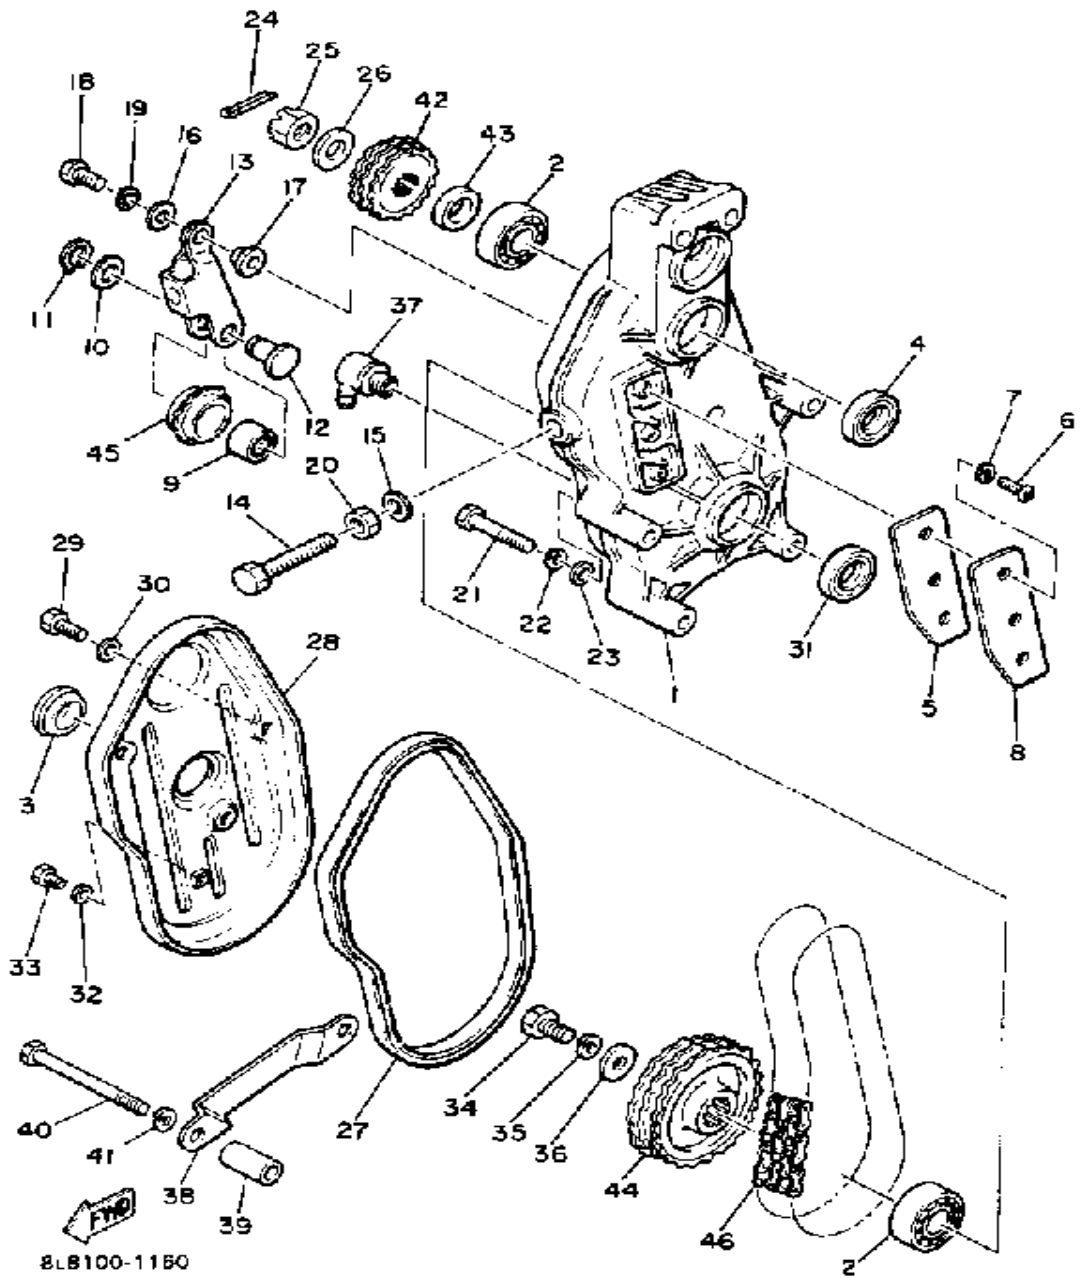

Not For Resale

www.SmallEngineDiscount.com

TRACK DRIVE 1

Ref. No.	Part Number	Description	Qty	Remarks
1	8K4-W4751-01-00	AXLE, FRONT	1	
2	8J7-47531-01-00	WHEEL, SPROCKET 1	2	
3	90460-50079-00	CLAMP, HOSE	2	
4	8K4-47551-00-00	HOUSING, FRONT AXLE	1	
5	93306-00420-00	BEARING (B6004)	1	
6	97011-08016-00	BOLT	3	
7	92902-08100-00	WASHER, SPRING	3	
8	90208-22001-00	WASHER, CONICAL SPRING ..	1	
9	90170-22094-00	NUT	1	

Not For Resale

www.SmallEngineDiscount.com

TRACK DRIVE 2

Ref. No.	Part Number	Description	Qty	Remarks
1	8K4-47541-00-00	HOUSING, CHAIN	1	
2	93306-20570-00	BEARING	2	
3	8L8-22315-00-00	CAP	1	
4	93102-27204-00	OIL SEAL	1	
5	86K-47592-00-00	GASKET (8K4-47592-00)	1	
6	98503-06014-00	SCREW, PAN HEAD (92502-06016)	3	
7	92995-06100-00	WASHER, SPRING	3	
8	8K4-47591-00-00	PLATE	1	
9	93315-21227-00	BEARING	1	
10	90201-12631-00	WASHER, PLATE	1	
11	99009-12400-00	CIRCLIP	1	
12	90249-12135-00	PIN, SPEC'L SHAPE	1	
13	8K4-47613-00-00	HOLDER	1	
14	90101-10357-00	BOLT	1	
15	90210-10004-00	WASHER, SEAL	1	
16	92990-08200-00	WASHER, PLAIN	2	
17	90387-08301-00	COLLAR	1	
18	97013-08025-00	BOLT	1	
19	92902-08100-00	WASHER, SPRING	1	
20	95303-10700-00	NUT	1	
21	97021-08065-00	BOLT	2	
22	92902-08100-00	WASHER, SPRING	2	
23	92901-08600-00	WASHER	2	
24	91401-30030-00	PIN, COTTER	1	
25	90170-20211-00	NUT	1	
26	90208-20008-00	WASHER, CONICAL SPRING	1	
27	8K4-47558-00-00	RING, HOUSING	1	
28	8K4-47543-00-00	CAP, HOUSING	1	