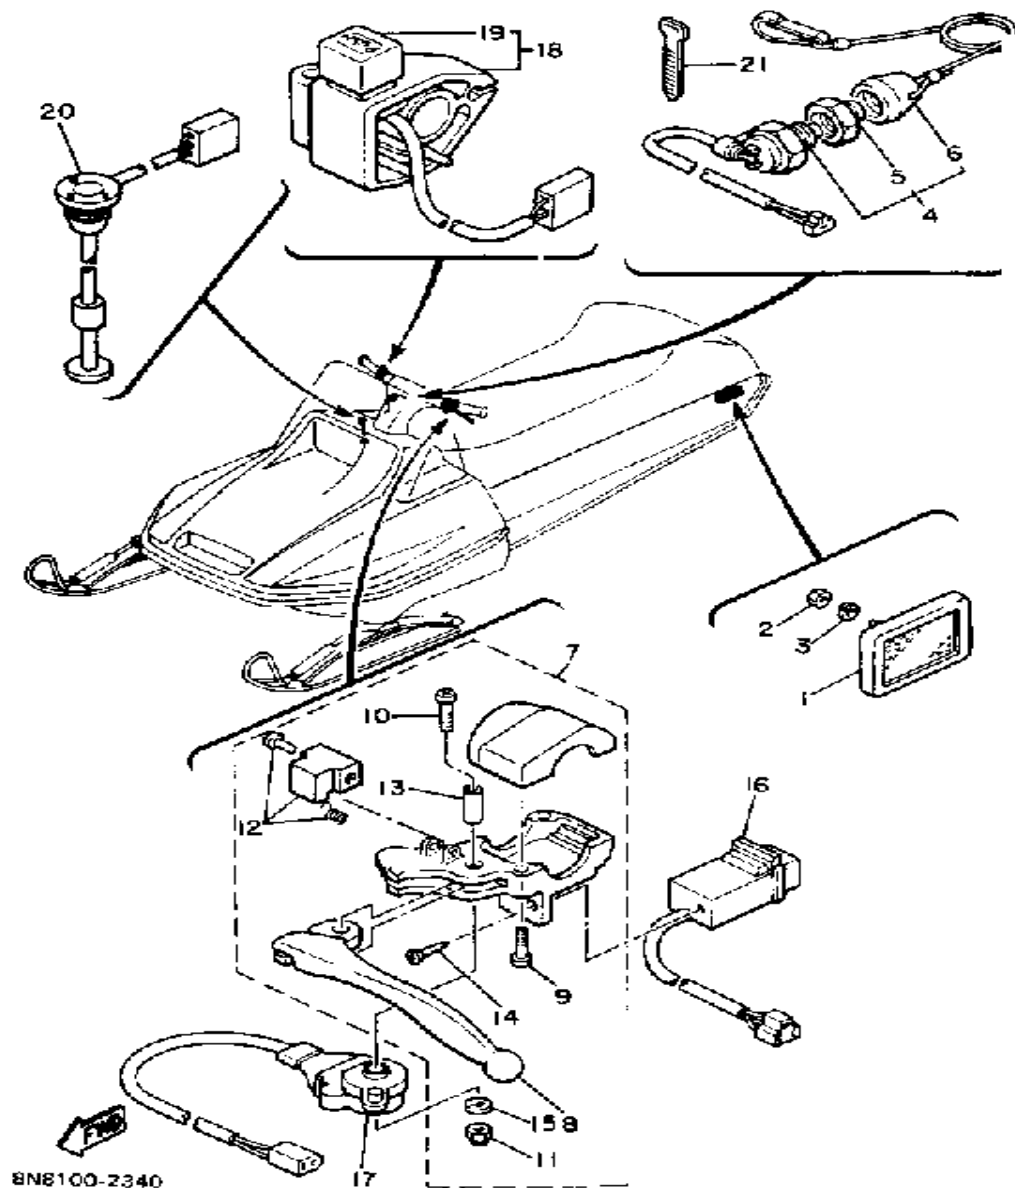

ELECTRICAL 2

Ref. No.	Part Number	Description	Qty	Remarks
1	8J7-85131-00-00	REFLECTOR, REAR 1	2	
2	95380-06600-00	NUT	2	
3	92995-06100-00	WASHER, SPRING	2	
4	8H8-82550-01-00	ENGINE STOP SWITCH ASSEMBLY	1	
5	8H8-82557-00-00	. NUT	1	
6	8H8-82552-09-00	. CAP, SWITCH	1	
7	88R-W8291-00-00	LEVER HOLDER ASSEMBLY (LEFT)	1	
8	8H8-83912-00-00	. LEVER 1	1	
9	90157-05027-00	. SCREW, PAN HEAD	2	
10	98501-05040-00	. SCREW, PAN HEAD (98502-05040)	1	
11	95701-05300-00	. NUT, NYLON	1	
12	82A-83930-00-00	. LEVER LOCK ASSEMBLY	1	
13	802-83913-00-00	. COLLAR, LEVER 1	1	
14	97780-30312-00	. SCREW, tapping	2	
15	92990-05200-00	. WASHER, PLAIN	1	
16	8H8-83950-01-00	BEAM SWITCH ASSEMBLY (8K4-83950-01-00)	1	
17	88R-82530-00-00	STOP SWITCH ASSEMBLY	1	
18	8L8-83976-00-00	SWITCH, HANDLE 1	1	
19	8E3-83956-01-00	. CAP 1	1	
20	4A5-85720-00-00	OIL LVL GAUGE ASSEMBLY (8K2-85720-00)	1	
21	437-83936-01-00	BAND, SWITCH CORD	1	

Not For Resale

www.SmallEngineDiscount.com