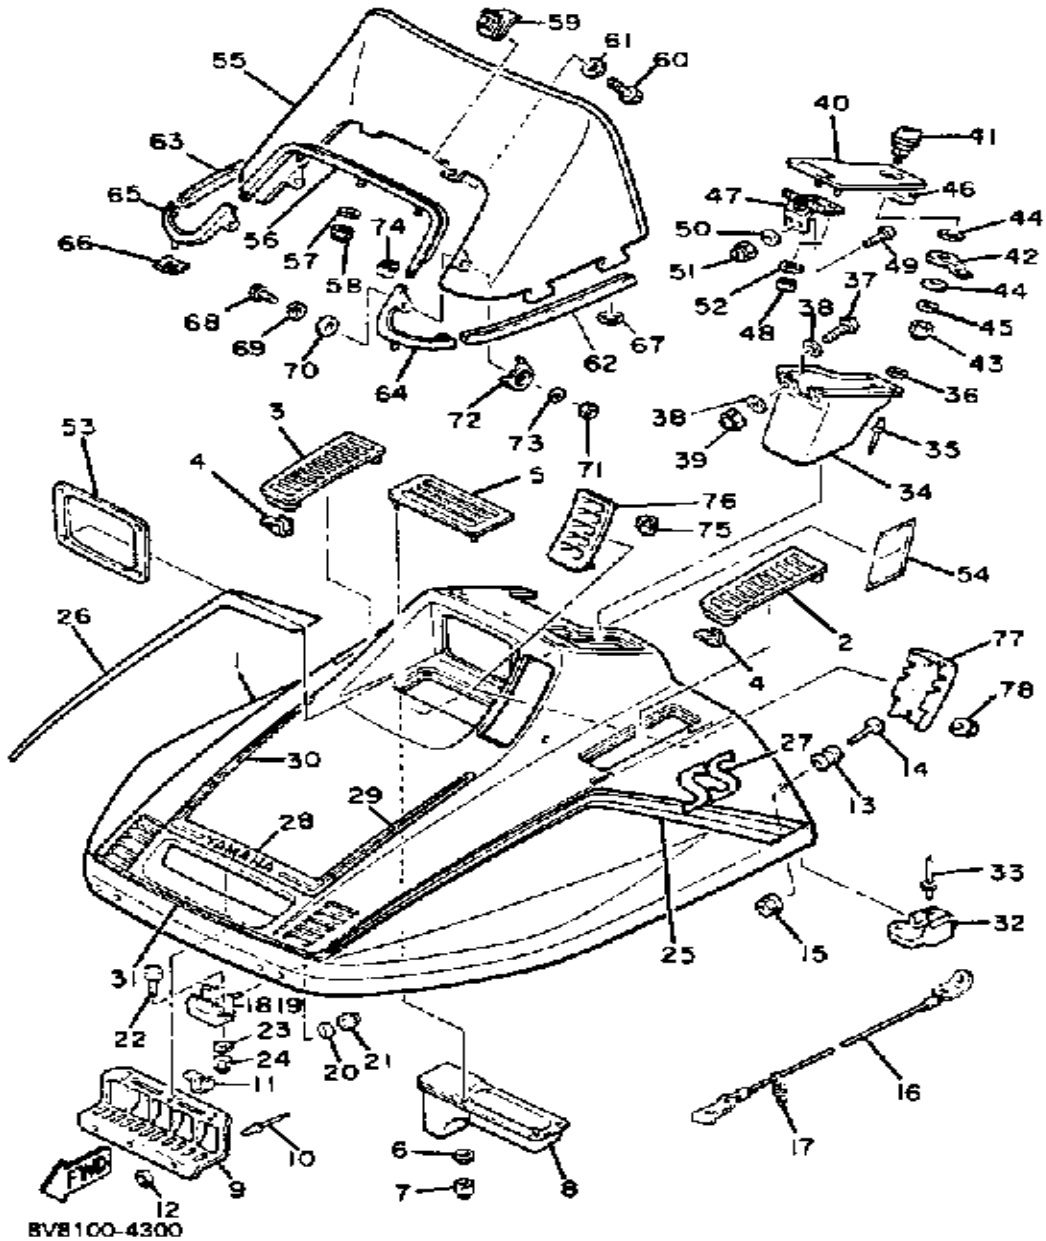

SHROUD - WINDSHIELD

Ref. No.	Part Number	Description	Qty	Remarks
59	8K4-77222-00-00	BRACKET, WNDSHLD R	1	
60	97011-06010-00	BOLT	1	
61	92995-06100-00	WASHER, SPRING	1	
62	8L0-77215-00-00	TRIM 3	1	
63	8L0-77216-00-00	TRIM 4	1	
64	8L0-77225-00-00	TRIM 5	1	
65	8L0-77226-00-00	TRIM 6	1	
66	90183-05019-00	NUT, SPRING	2	
67	82H-77223-00-00	FASTNER	4	
68	97313-05016-00	BOLT, HEXAGON	2	
69	92990-05100-00	WASHER, SPRING	2	
70	90201-05033-00	WASHER, PLATE	1	
71	95306-05800-00	NUT (CROWN)	2	
72	8L9-77116-00-00	WASHER, special	2	
73	90201-06643-00	WASHER, PLATE	2	
74	8L0-77136-00-00	CLAMP 2	2	
75	90468-05094-00	CLIP	4	
76	8V8-77108-00-00	LOUVER 6	1	
77	8V8-77185-00-00	PLATE 1	1	
78	95701-04500-00	NUT, FLANGE	4	

Not For Resale

www.SmallEngineDiscount.com