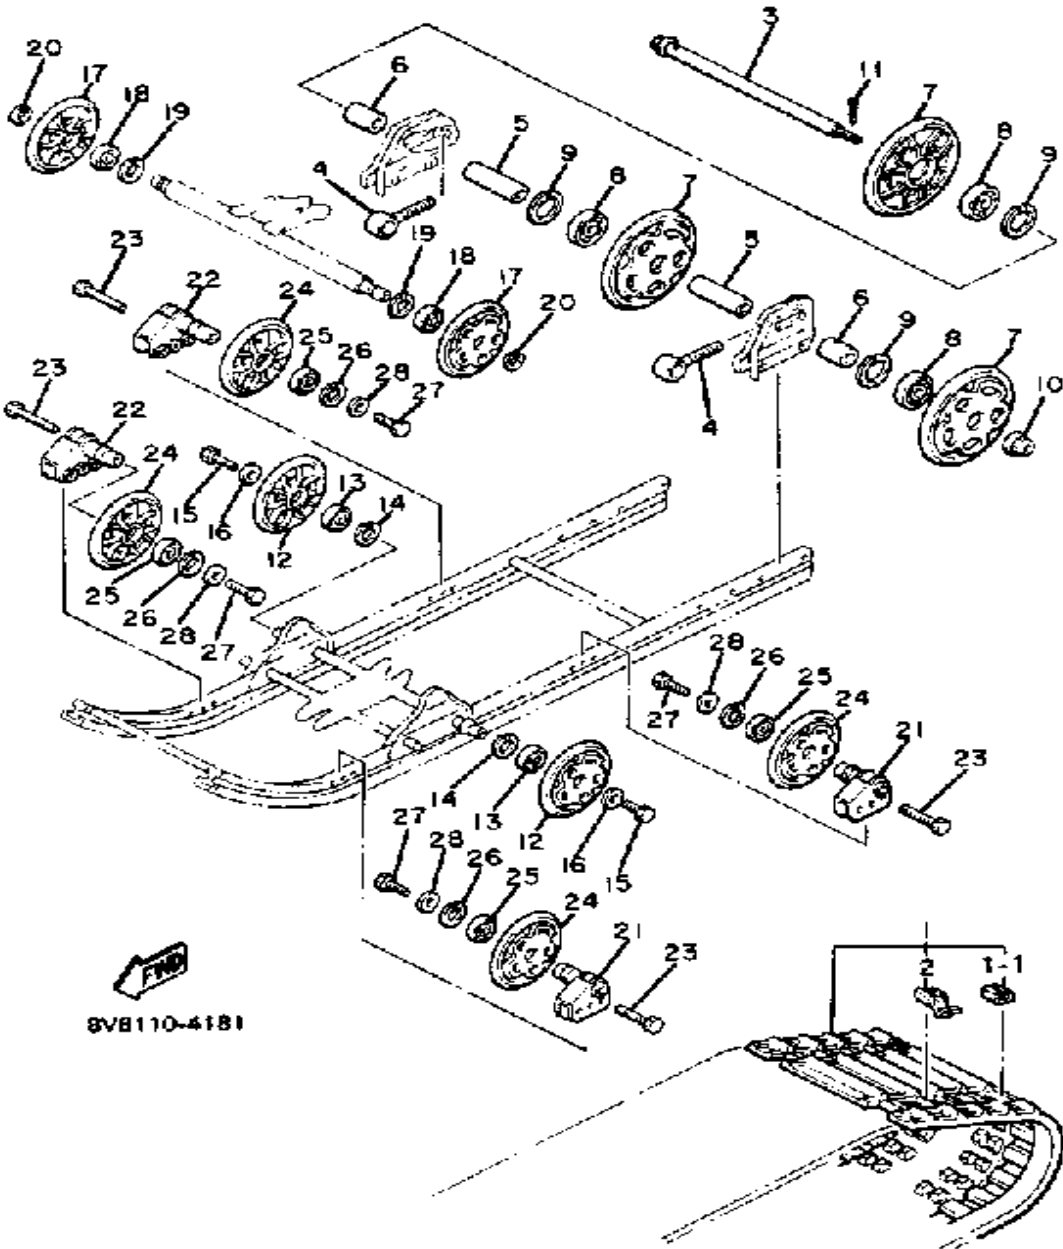

TRACK SUSPENSION 1

Ref. No.	Part Number	Description	Qty	Remarks
1-1	8A5-47113-00-00	PLATE, REINFORCEMENT	...	46

Not For Resale
www.SmallEngineDiscount.com