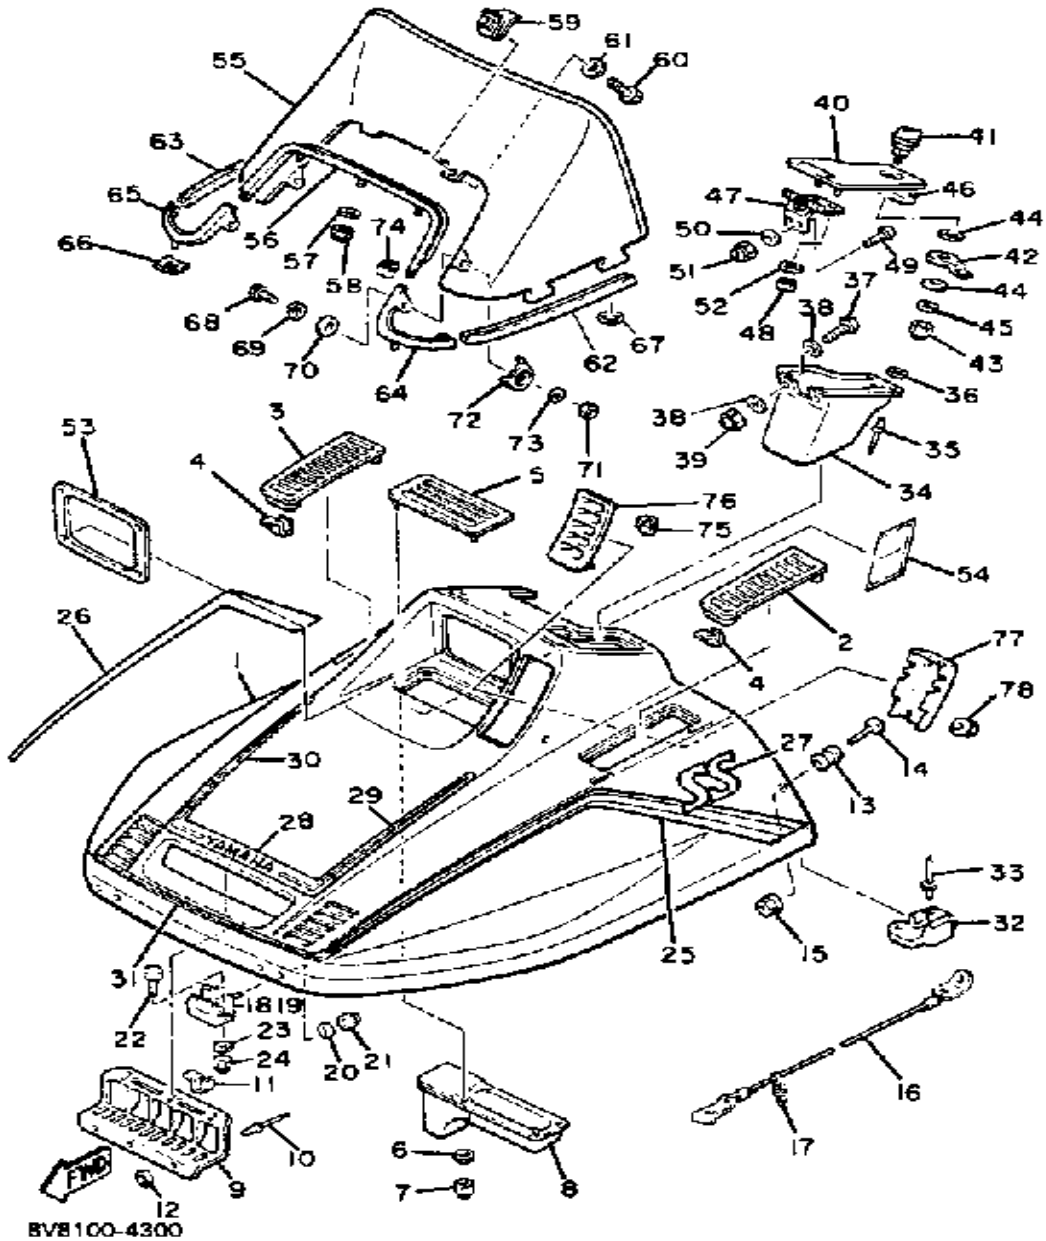

SHROUD - WINDSHIELD

Ref. No.	Part Number	Description	Qty	Remarks
1	8V8-W7711-01-00	SHROUD ASSEMBLY	1	
2	8L9-77133-00-00	LOUVER 3	1	
3	8L9-77134-00-00	LOUVER 4	1	
4	90468-05094-00	CLIP	4	
5	8L9-77109-00-00	LOUVER 5 (83W-77109-00)	1	
6	90201-05029-00	WASHER, PLATE	4	
7	95701-05300-00	NUT, NYLON	4	
8	8K4-7712E-00-00	INSULATOR	1	
9	8K4-77194-00-00	DUCT	1	
10	90267-48053-00	RIVET, BLIND	3	
11	90468-05176-00	CLIP	3	
12	90201-04325-00	WASHER, PLATE	3	
13	8M6-77175-00-00	HOLDER, LATCH	2	
14	98906-06030-00	SCREW, BIND	2	
15	95701-06500-00	NUT, FLANGE	2	
16	8K4-77118-00-00	STOPPER, SHROUD	1	
17	838-77159-00-00	CLAMP, ROD	1	
18	8L8-77140-00-00	HINGE ASSEMBLY	1	
19	8L8-7714A-00-00	HINGE ASSEMBLY 2	1	
20	90201-067A6-00	WASHER, PLATE	4	
21	95701-06300-00	NUT, NYLON	4	
22	97026-06014-00	BOLT	2	
23	90201-062A8-00	WASHER, PLATE	2	
24	95706-06300-00	NUT, NYLON	2	
25	8V8-77163-00-00	ORNAMENT 1	1	
26	8V8-77164-00-00	ORNAMENT 2	1	
27	8V8-77351-00-00	EMBLEM 1	2	
28	8V8-77281-00-00	STRIPE 1	1	
29	8V8-77282-00-00	STRIPE 2	1	

CONTINUED ON NEXT FRAME ➤

Not For Resale
www.SmallEngineDiscount.com