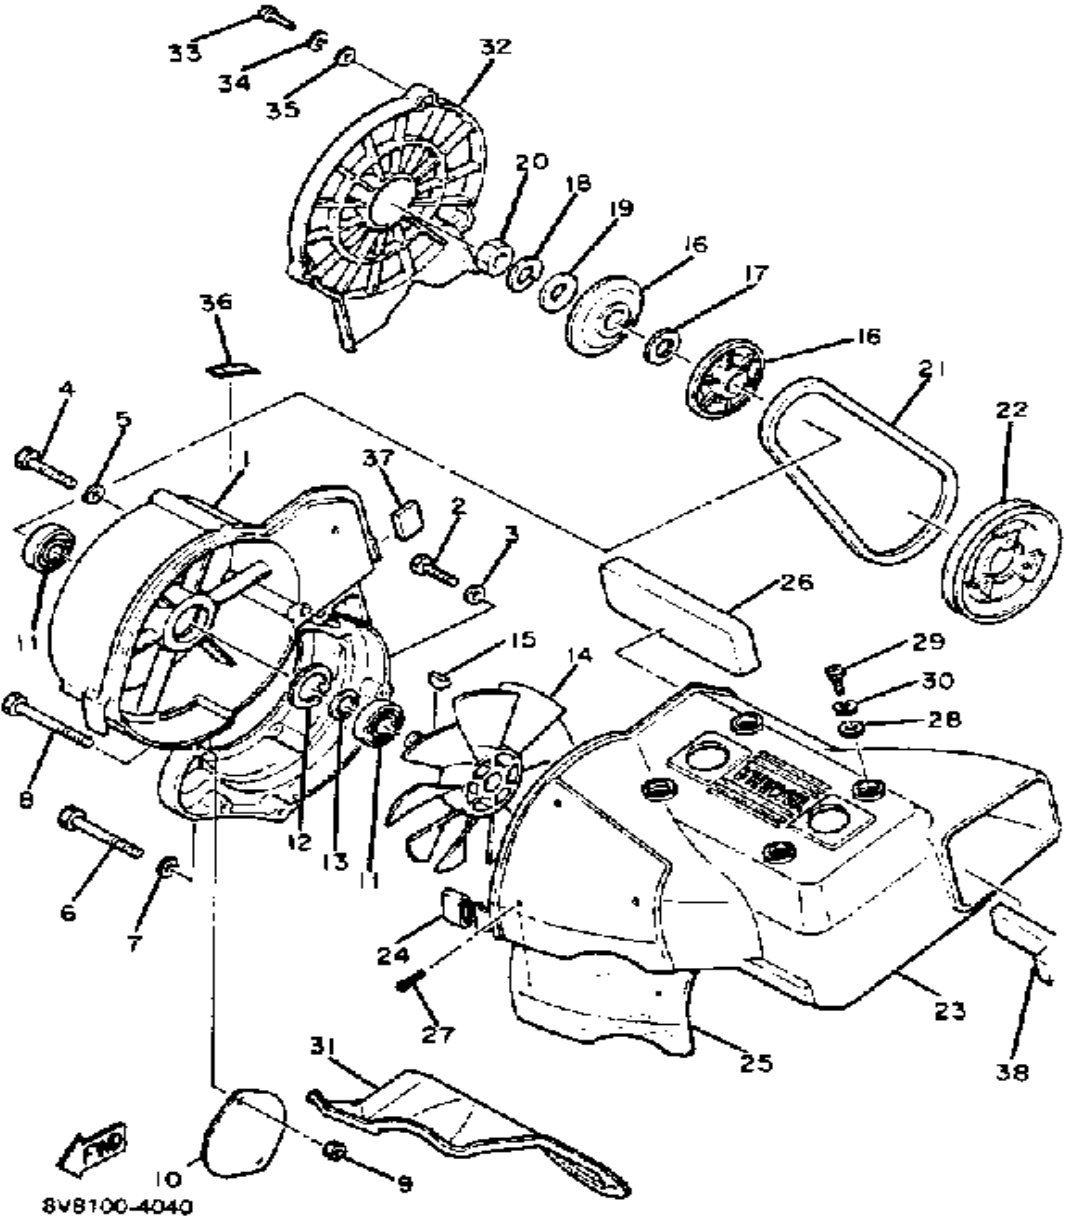

AIR SHROUD - FAN

Ref. No.	Part Number	Description	Qty	Remarks
1	8K4-12621-00-00	CASE, FAN	1	
2	97313-08035-00	BOLT, HEXAGON	2	
3	92901-08600-00	WASHER	2	
4	97313-08050-00	BOLT, HEXAGON (90101-08125)	1	
5	92901-08600-00	WASHER	1	
6	97013-08075-00	BOLT	1	
7	92901-08600-00	WASHER	1	
8	97013-08075-00	BOLT	1	
9	95701-08500-00	NUT, FLANGE	2	
10	8K4-12633-00-00	PLATE	1	
11	93306-20331-00	BEARING	2	
12	93420-40064-00	CIRCLIP	1	
13	90201-17713-00	WASHER, PLATE	1	
14	8K4-12611-01-00	FAN	1	
15	90280-05014-00	KEY, WOODRUFF	1	
16	8H8-12619-01-00	PULLEY 2	2	
17	90214-17017-00	WASHER, CLAW (0.5T)	1	U.R.
	90214-17018-00	WASHER, CLAW (1.0T)	1	U.R.
18	92901-16100-00	WASHER, SPRING	1	
19	90201-17713-00	WASHER, PLATE	1	
20	90170-16182-00	NUT	1	
21	8K4-12612-00-00	BELT	1	
22	8H8-12618-01-00	PULLEY 1	1	
23	8K4-12651-00-00	AIR SHROUD, CYLINDER 1	1	
24	8H8-12658-00-00	DAMPER, AIR SHROUD 1	2	
25	8H8-12659-00-00	DAMPER, AIR SHROUD 2	1	
26	8K4-12669-00-00	DAMPER, AIR SHRD 4	1	
27	91401-16030-00	PIN, COTTER	3	
28	90201-06059-00	WASHER, PLATE	4	

CONTINUED ON NEXT FRAME ➤

Not For Resale
www.SmallEngineDiscount.com