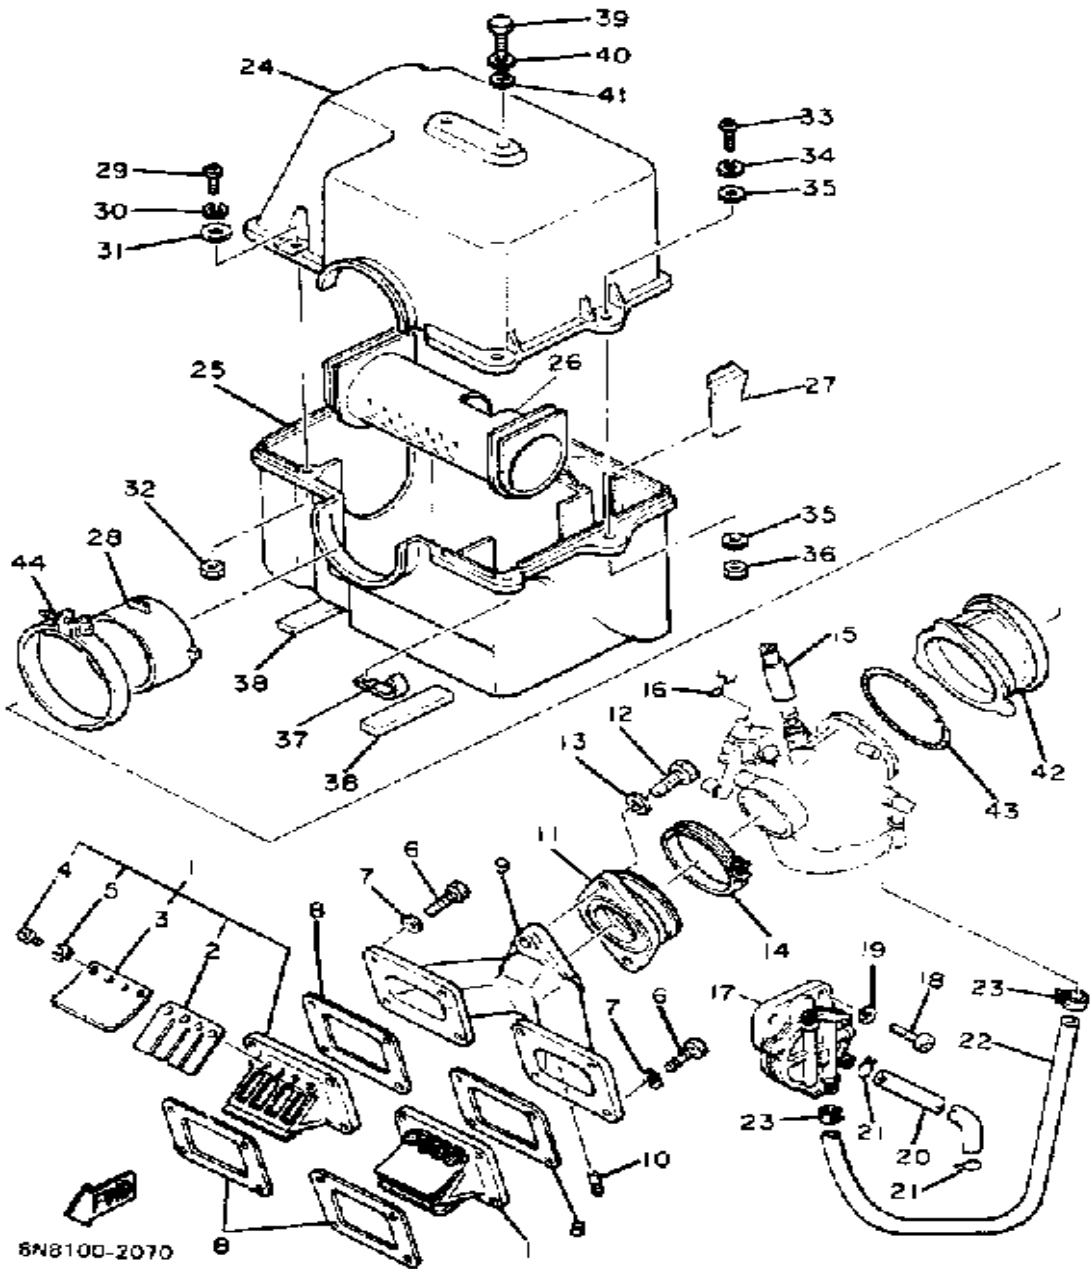

INTAKE

Ref. No.	Part Number	Description	Qty	Remarks
29	98580-05016-00	SCREW, PAN HEAD	3	
30	92990-05100-00	WASHER, SPRING	3	
31	92901-05600-00	WASHER, PLATE	3	
32	95311-05700-00	NUT	3	
33	98511-06025-00	SCREW PAN HEAD (92501-06025)	2	
34	92995-06100-00	WASHER, SPRING	2	
35	92990-06200-00	WASHER	4	
36	95380-06600-00	NUT	2	
37	90462-06058-00	CLAMP	1	
38	8K4-14425-00-00	DAMPER 1	2	
39	97313-06016-00	BOLT, HEXAGON	2	
40	92995-06100-00	WASHER, SPRING	2	
41	90201-062A8-00	WASHER, PLATE	2	
42	8N8-14453-01-00	JOINT, AIR CLEANER 1	1	
43	90506-06083-00	SPRING, TENSION	1	
44	90460-75020-00	CLAMP, HOSE	1	

Not For Resale
www.SmallEngineDiscount.com