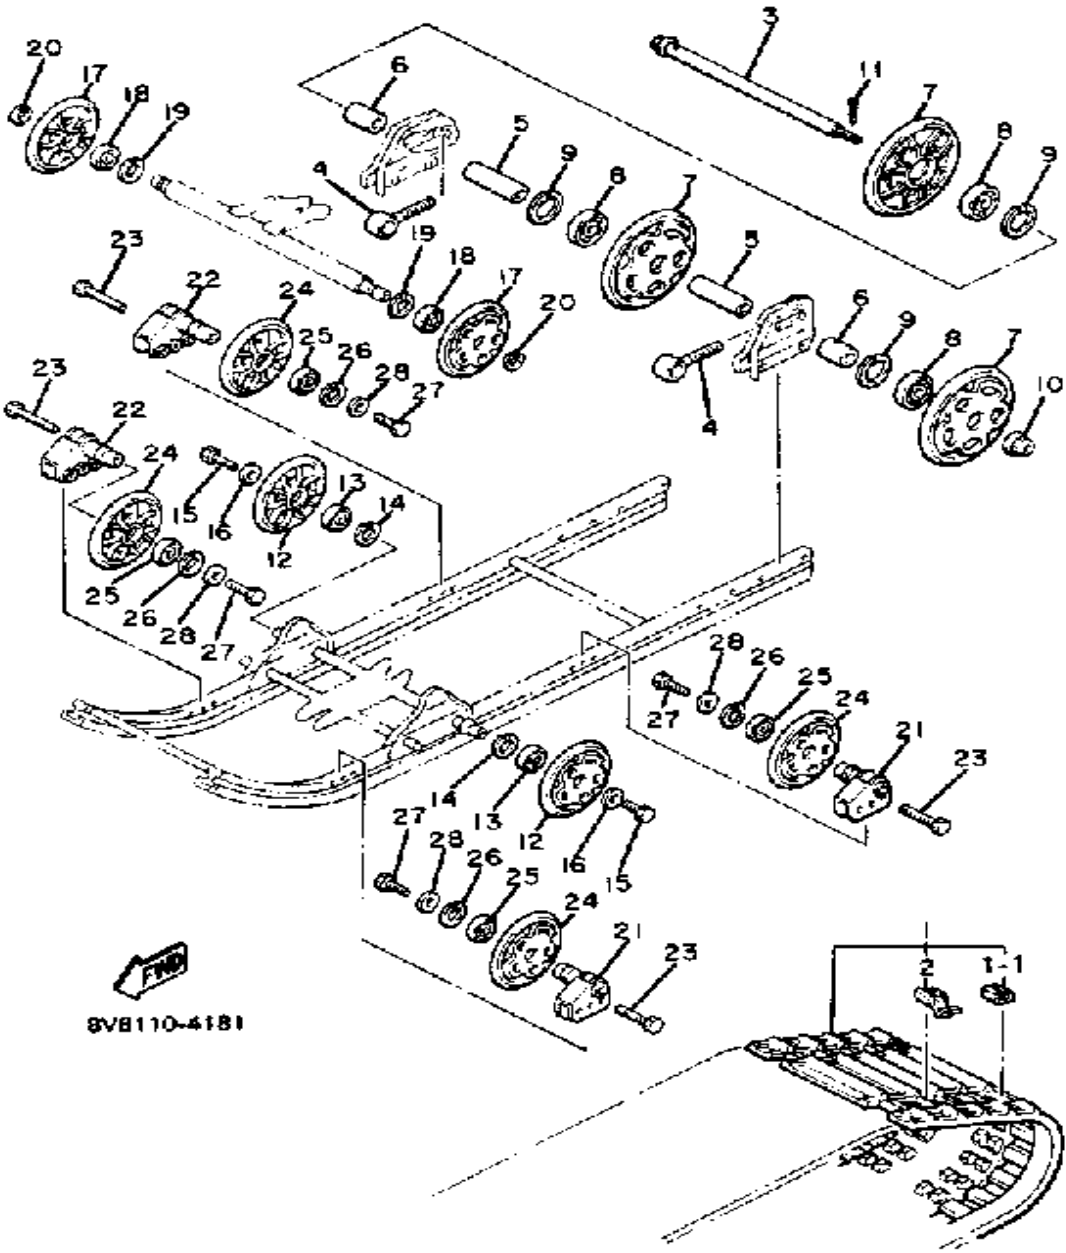

TRACK SUSPENSION 1

Ref. No.	Part Number	Description	Qty	Remarks
1	8A5-47110-01-00	TRACK ASSEMBLY	1	
2	8A5-47115-00-00	METAL, SLIDE	46	
3	8L8-47520-01-00	REAR AXLE COMP. (8L8-47520-02-00)	1	
4	8K2-47479-01-00	COLLAR 3	2	
5	90387-20756-00	COLLAR	2	
6	90387-21757-00	COLLAR	2	
7	8K2-47530-00-00	GUIDE WHEEL COMP.	3	
8	93306-20417-00	BEARING (B62042RS)	3	
9	99009-47500-00	CIRCLIP	3	
10	95601-14200-00	NUT, U	1	
11	91401-30020-00	PIN, COTTER	1	
12	87M-47320-00-00	SUSPENSION WHEEL COMP. .	2	
13	93306-00441-00	BEARING (89A) (B6004RS) ...	2	
14	99009-42500-00	CIRCLIP	2	
15	90109-08559-00	BOLT	2	
16	90201-08681-00	WASHER, PLATE	2	
17	87M-47320-00-00	SUSPENSION WHEEL COMP. .	2	
18	93306-00441-00	BEARING (89A) (B6004RS) ...	2	
19	99009-42500-00	CIRCLIP	2	
20	99009-20400-00	CIRCLIP	2	
21	8L8-47418-00-00	BRACKET 4	2	
22	8L8-47419-00-00	BRACKET 7	2	
23	90101-06348-00	BOLT	12	
24	87M-47320-00-00	SUSPENSION WHEEL COMP. .	4	
25	93306-00441-00	BEARING (89A) (B6004RS) ...	4	
26	99009-42500-00	CIRCLIP	4	
27	90109-08559-00	BOLT	4	
28	90201-08681-00	WASHER, PLATE	4	