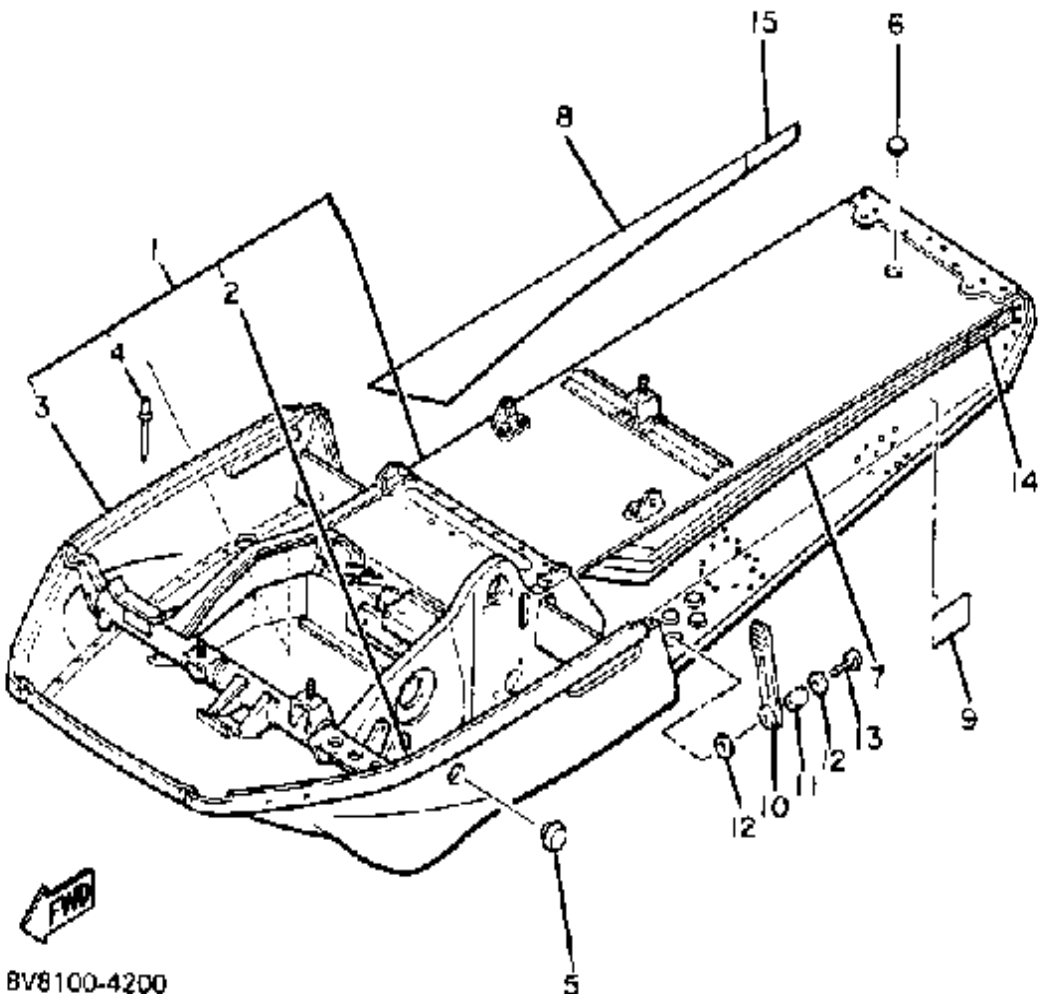

FRAME

Ref. No.	Part Number	Description	Qty	Remarks
1	8U3-21910-00-00	FRAME	1	
2	8N8-21982-00-00	. HOOD 1	1	
3	8Y7-21983-00-00	. HOOD 2	1	
4	90267-48053-00	. RIVET, BLIND	50	
5	90338-40099-00	PLUG	5	
6	810-77716-00-00	ORNAMENT, INSTRUMENT PANEL 2	1	
7	8V8-77352-00-00	EMBLEM 2	1	
8	8V8-77353-00-00	EMBLEM 3	1	
9	8K2-77742-00-00	INDICATOR 2	1	
10	8M6-77171-00-00	BODY, LATCH 1	2	
11	90387-06241-00	COLLAR	2	
12	90201-06059-00	WASHER, PLATE	4	
13	98906-06025-00	SCREW, BIND	2	
14	8V8-77354-00-00	EMBLEM 4	1	
15	8V8-77355-00-00	EMBLEM 5	1	

Not For Resale

www.SmallEngineDiscount.com