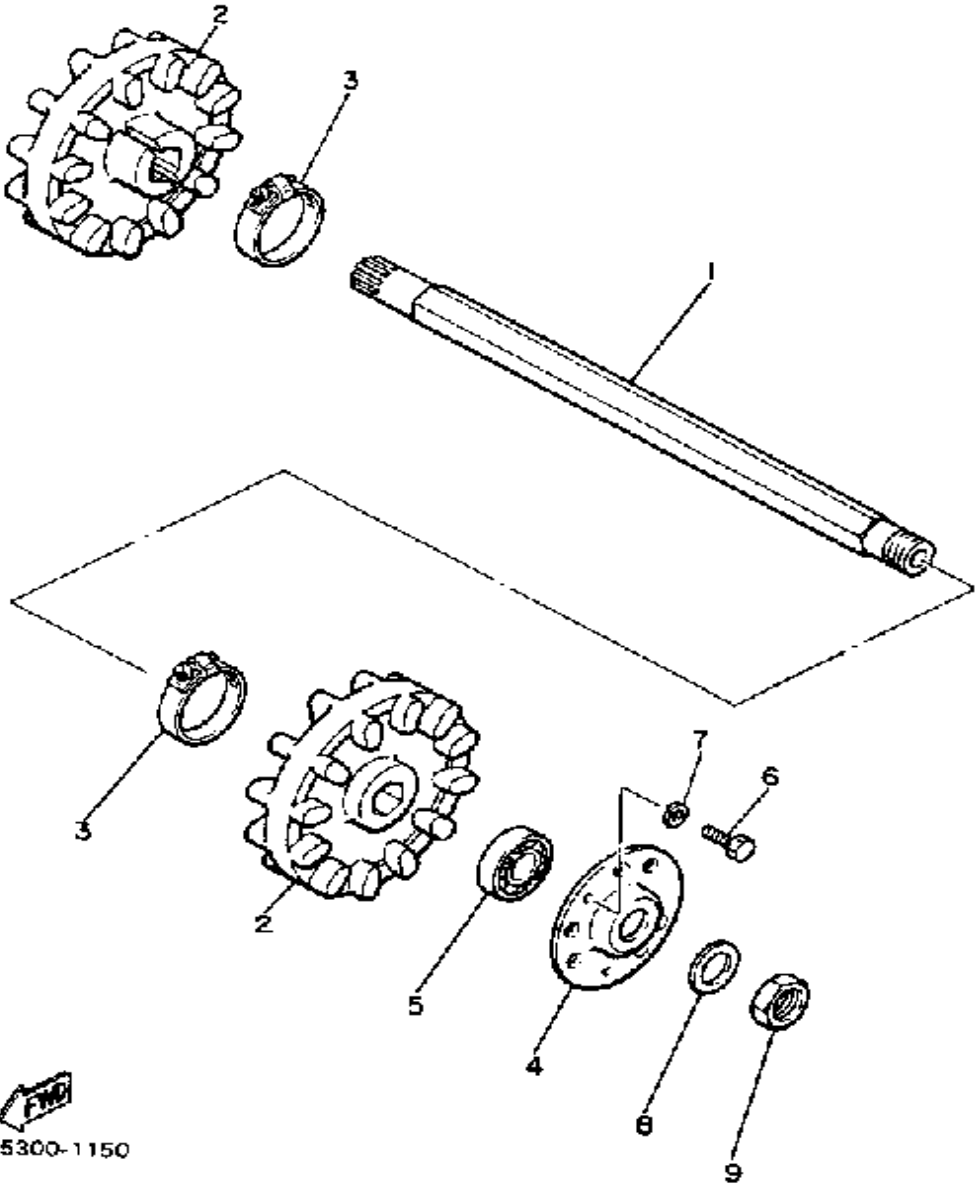

TRACK DRIVE 1

Ref. No.	Part Number	Description	Qty	Remarks
1	8K4-W4751-01-00	AXLE, FRONT	1	
2	8J7-47531-01-00	WHEEL, SPROCKET 1	2	
3	90460-50079-00	CLAMP, HOSE	2	
4	8K4-47551-00-00	HOUSING, FRONT AXLE	1	
5	93306-00420-00	BEARING (B6004)	1	
6	97011-08016-00	BOLT	3	
7	92902-08100-00	WASHER, SPRING	3	
8	90208-22001-00	WASHER, CONICAL SPRING ..	1	
9	90170-22094-00	NUT	1	

Not For Resale

www.SmallEngineDiscount.com