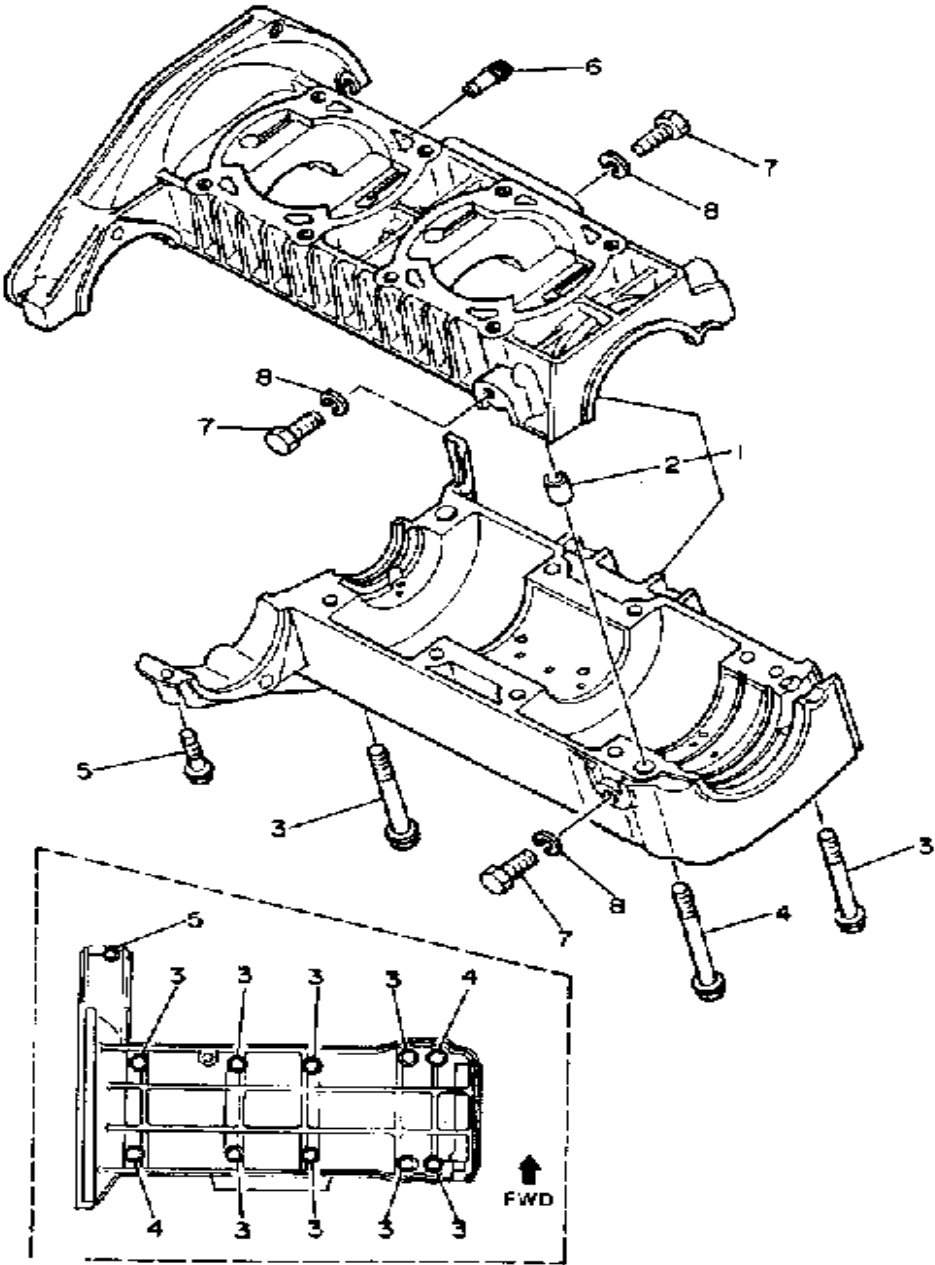

CRANKCASE

Ref. No.	Part Number	Description	Qty	Remarks
1	8H8-15100-02-00	CRANKCASE ASSEMBLY	1	
2	99510-12016-00	. PIN, DOWEL	2	
3	95811-08075-00	BOLT, FLANGE	8	
4	95822-08085-00	BOLT, FLANGE	2	
5	95811-06030-00	BOLT, FLANGE	1	
6	J38-11116-00-00	JOINT, BREATHER	1	
7	97313-08020-00	BOLT, HEXAGON	6	
8	92902-08100-00	WASHER, SPRING	6	

8L8100-1030

Not For Resale

www.SmallEngineDiscount.com