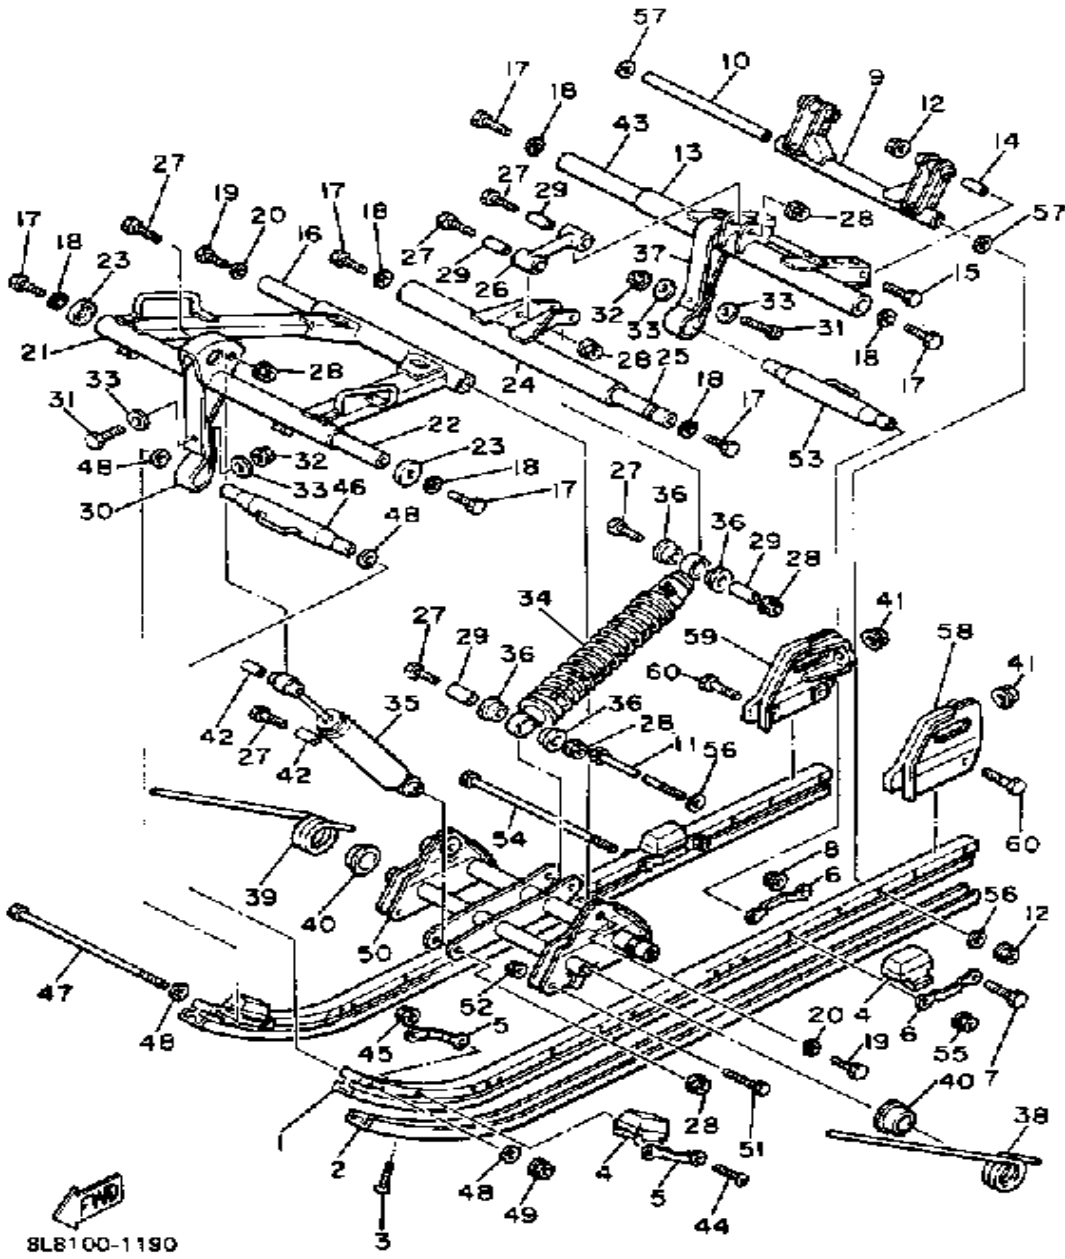

TRACK SUSPENSION 2

Ref. No.	Part Number	Description	Qty	Remarks
58	8L8-47412-00-00	FRAME, SLIDING 2	1	
59	8L8-47413-00-00	FRAME, SLIDING 3	1	
60	90119-08008-00	BOLT, WITH WASHER	4	

Not For Resale

www.SmallEngineDiscount.com