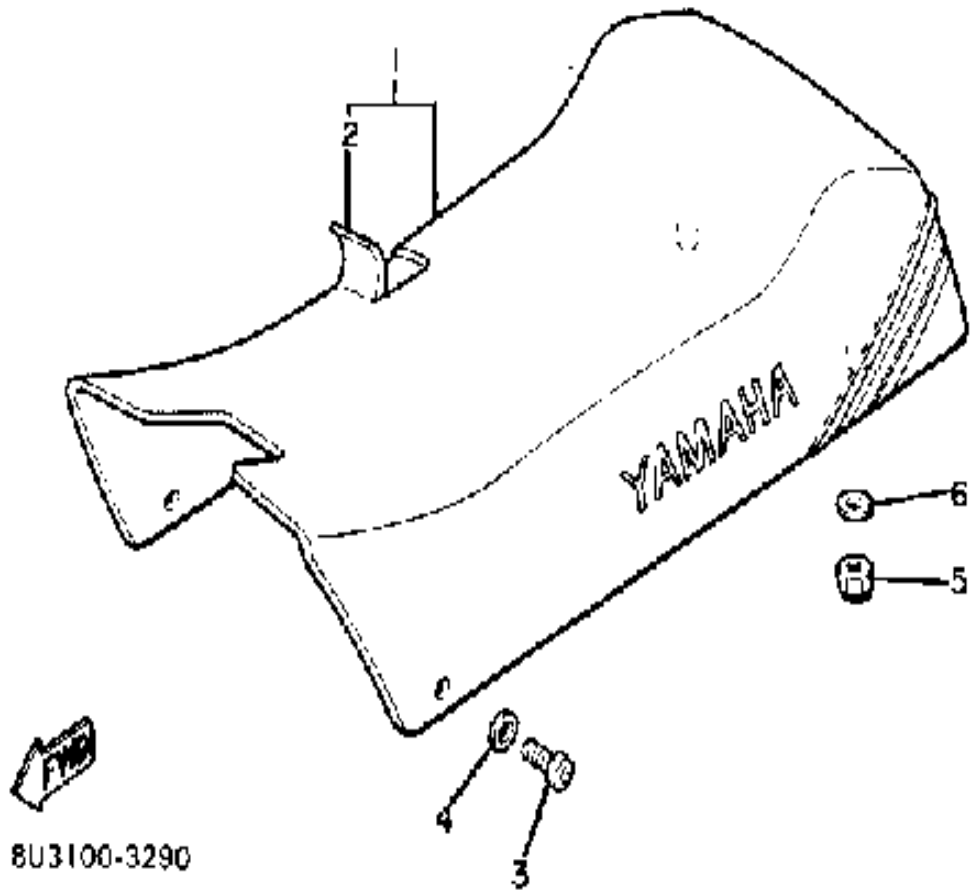

8N8100-2280

Not For Resale

www.SmallEngineDiscount.com

SEAT

Ref. No.	Part Number	Description	Qty	Remarks
1	8V8-24710-00-00	SINGLE SEAT ASSEMBLY	1	
2	8V8-24711-00-00	COVER, SINGLE SEAT	1	
3	90154-06003-00	SCREW, BINDING	2	
4	90201-063J2-00	WASHER, PLATE	2	
5	95712-08300-00	NUT, LOCK	2	
6	90201-08748-00	WASHER, PLATE	2	