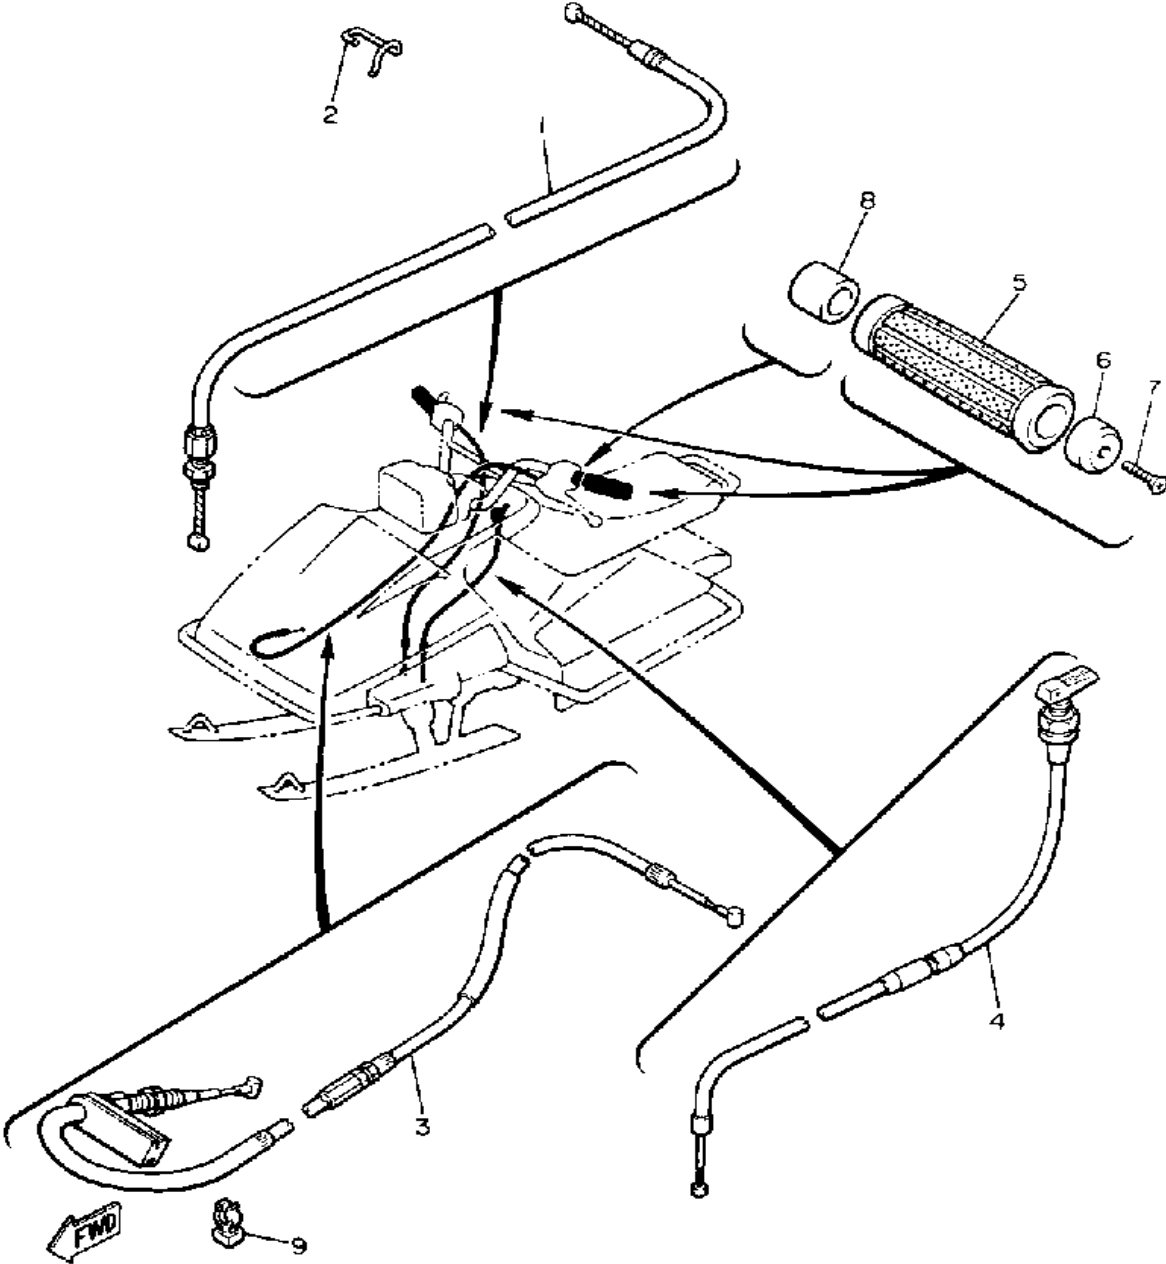

Not For Resale

www.SmallEngineDiscount.com

STEERING

Ref. No.	Part Number	Description	Qty	Remarks
1	87A-23811-00-00	COLUMN, STEERING	1	
2	87A-23813-00-00	COLUMN, STEERING 2	1	
3	85G-23814-00-00	HOLDER, HANDLE UPR	4	
4	97021-08065-00	BOLT	4	
5	92990-08100-00	WASHER	4	
6	8F3-23818-00-00	COVER, STEERING	1	
7	85G-23174-00-00	STAY, HEADLIGHT	1	
8	84M-23868-00-00	BRACKET, STEERING LOWER	2	
9	8F3-23812-00-00	PLANE BEARING, STEERING	4	
10	97011-08016-00	BOLT	4	
11	90215-08262-00	WASHER, LOCK	4	
12	87A-23821-00-00	ROD, STEERING RELAY	2	
13	86X-23841-00-00	JOINT, UNIVERSAL 1	2	
14	86X-23845-00-00	JOINT, UNIVERSAL 2	2	
15	95303-10700-00	NUT	2	
16	90170-10395-00	NUT, HEXAGON	2	
17	90185-10085-00	NUT, SELF-LOCKING	4	
18	91402-25018-00	PIN, COTTER	4	

Not For Resale

www.SmallEngineDiscount.com

CONTROL CABLE

Ref. No.	Part Number	Description	Qty	Remarks
1	87A-26311-00-00	CABLE, THROTTLE 1	1	
2	90465-10189-00	CLAMP	1	
3	87A-26340-00-00	CABLE, BRAKE	1	
4	87A-26331-00-00	CABLE, STARTER 1	1	
5	87A-26241-00-00	GRIP LH	2	
6	29L-26246-00-00	END, GRIP	2	
7	92706-06035-00	SCREW, FLAT HEAD	2	
8	90387-224F9-00	COLLAR	1	
9	90464-08131-00	CLAMP	1	