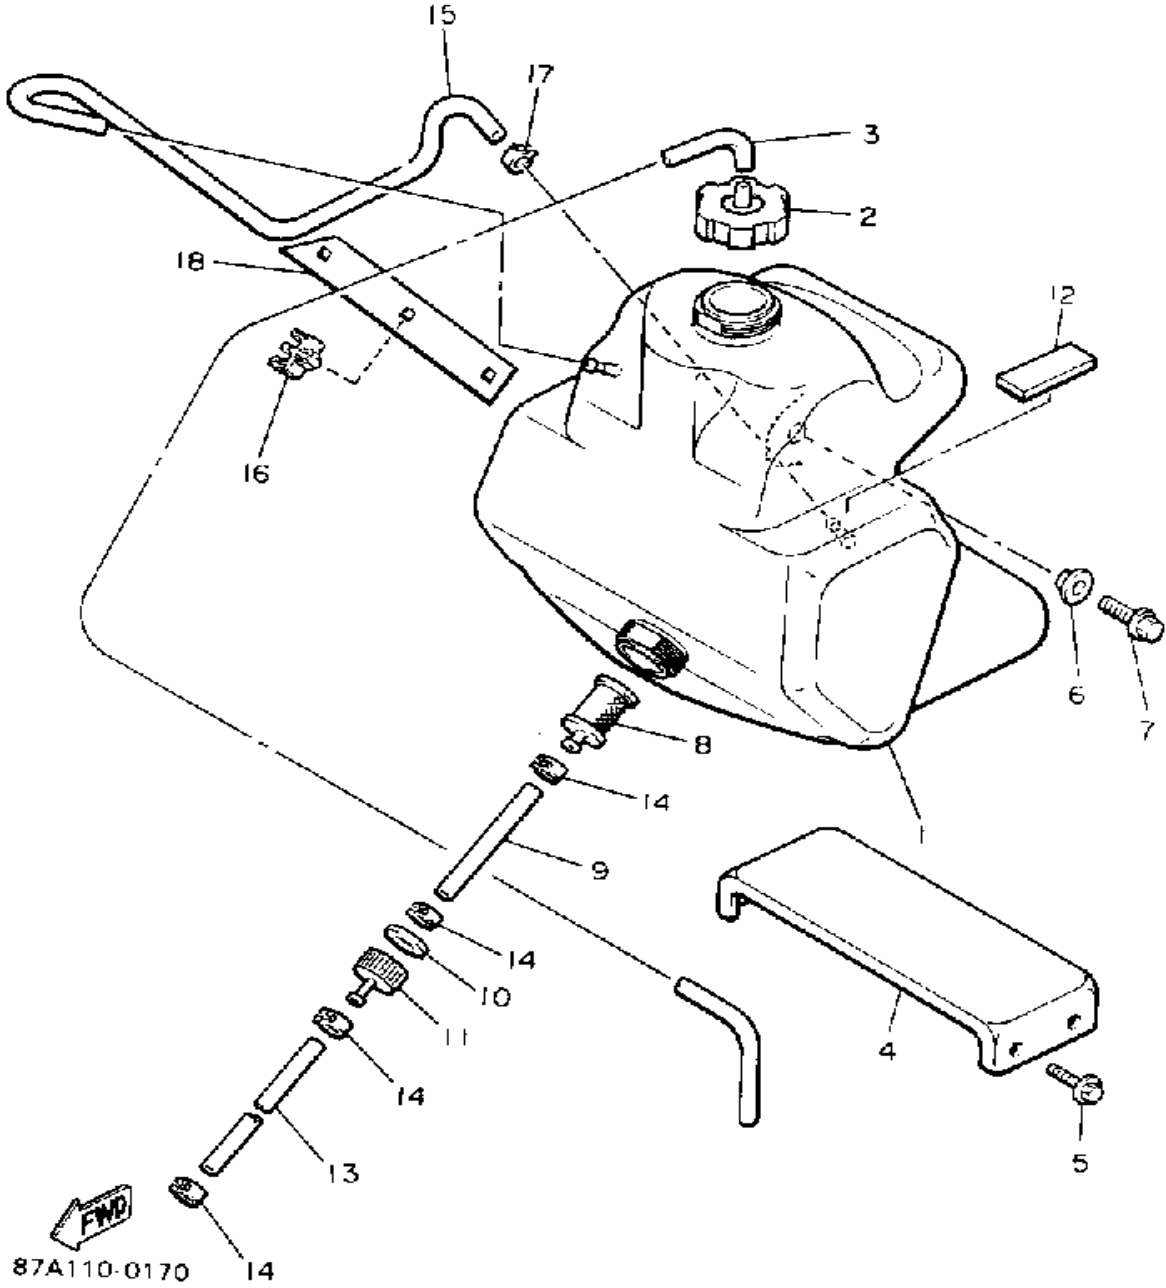

FUEL TANK

Ref. No.	Part Number	Description	Qty	Remarks
1	87A-24111-00-00	FUEL TANK	1	
2	85G-24610-00-00	CAP ASSEMBLY	1	
3	90445-093F7-00	HOSE	1	
4	(87A-2413X-00-00)	PLATE	1	
5	95816-08016-00	BOLT, FLANGE	4	
6	90387-081U0-00	COLLAR	1	
7	95821-08020-00	BOLT, FLANGE (95801-08020)	1	
8	85G-24560-00-00	FILTER ASSEMBLY	1	
9	90445-110F5-00	HOSE	1	
10	8F3-24564-00-00	GASKET	1	
11	8R4-24644-00-00	BODY, CAP	1	
12	87A-24175-00-00	SPACER 2	2	
13	91A20-07070-00	HOSE	1	
14	90467-11044-00	CLIP	4	
15	90446-09060-00	HOSE	1	
16	90464-08126-00	CLAMP	3	
17	90467-09026-00	CLIP	1	
18	87A-7716E-00-00	REFLECTOR 1	1	

Not For Resale

www.SmallEngineDiscount.com