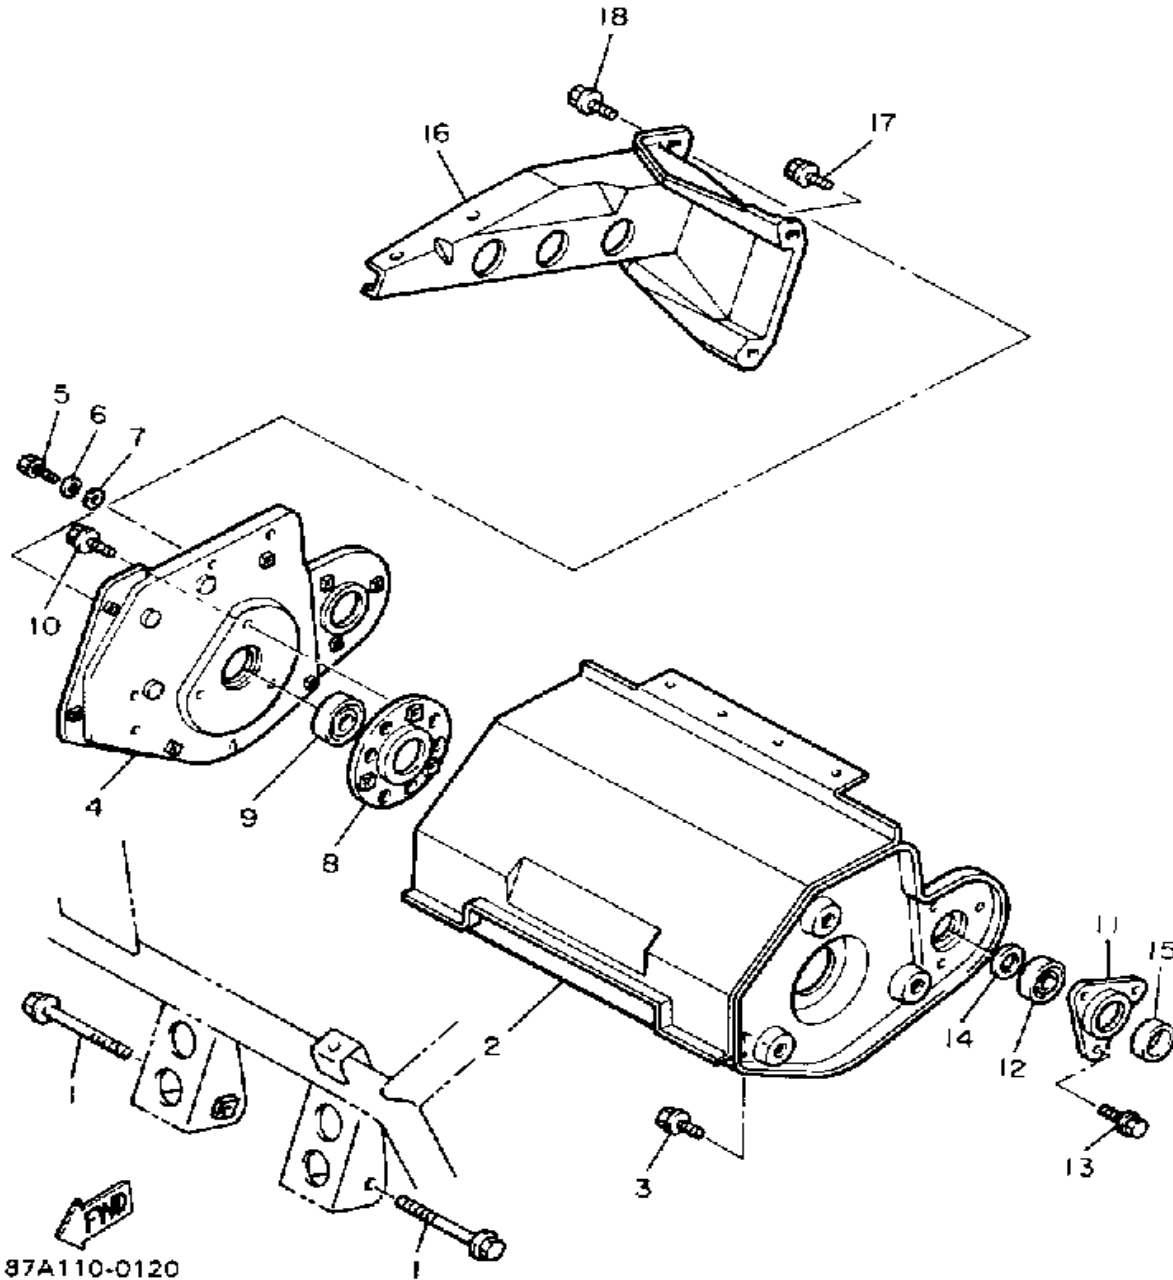

ENGINE BRACKET

Ref. No.	Part Number	Description	Qty	Remarks
1	90105-08017-00	BOLT, WASHER BASED	2	
2	87A-21419-00-00	BRACKET, ENGINE 2	1	
3	95816-08016-00	BOLT, FLANGE	3	
4	85G-21429-00-00	BRACKET, ENGINE 3	1	
5	97026-06012-00	BOLT	4	
6	92906-06100-00	WASHER, SPRING	4	
7	92906-06600-00	WASHER	4	
8	85G-47551-00-00	HOUSING, FRONT AXLE	1	
9	93306-00441-00	BEARING (89A) (B6004RS)	1	
10	95816-08012-00	BOLT, flange	3	
11	85G-47561-00-00	HOUSING, SEC SHAFT	2	
12	93306-00316-00	BEARING	2	
13	95816-08012-00	BOLT, flange	6	
14	90201-17256-00	WASHER, PLATE	2	
15	90387-17783-00	COLLAR	2	
16	87A-21435-00-00	BRACKET, MUFFLER 1	1	
17	95811-08016-00	BOLT, FLANGE	2	
18	90105-08590-00	BOLT, WASHER BASED	2	

87A110-0120

Not For Resale
www.SmallEngineDiscount.com