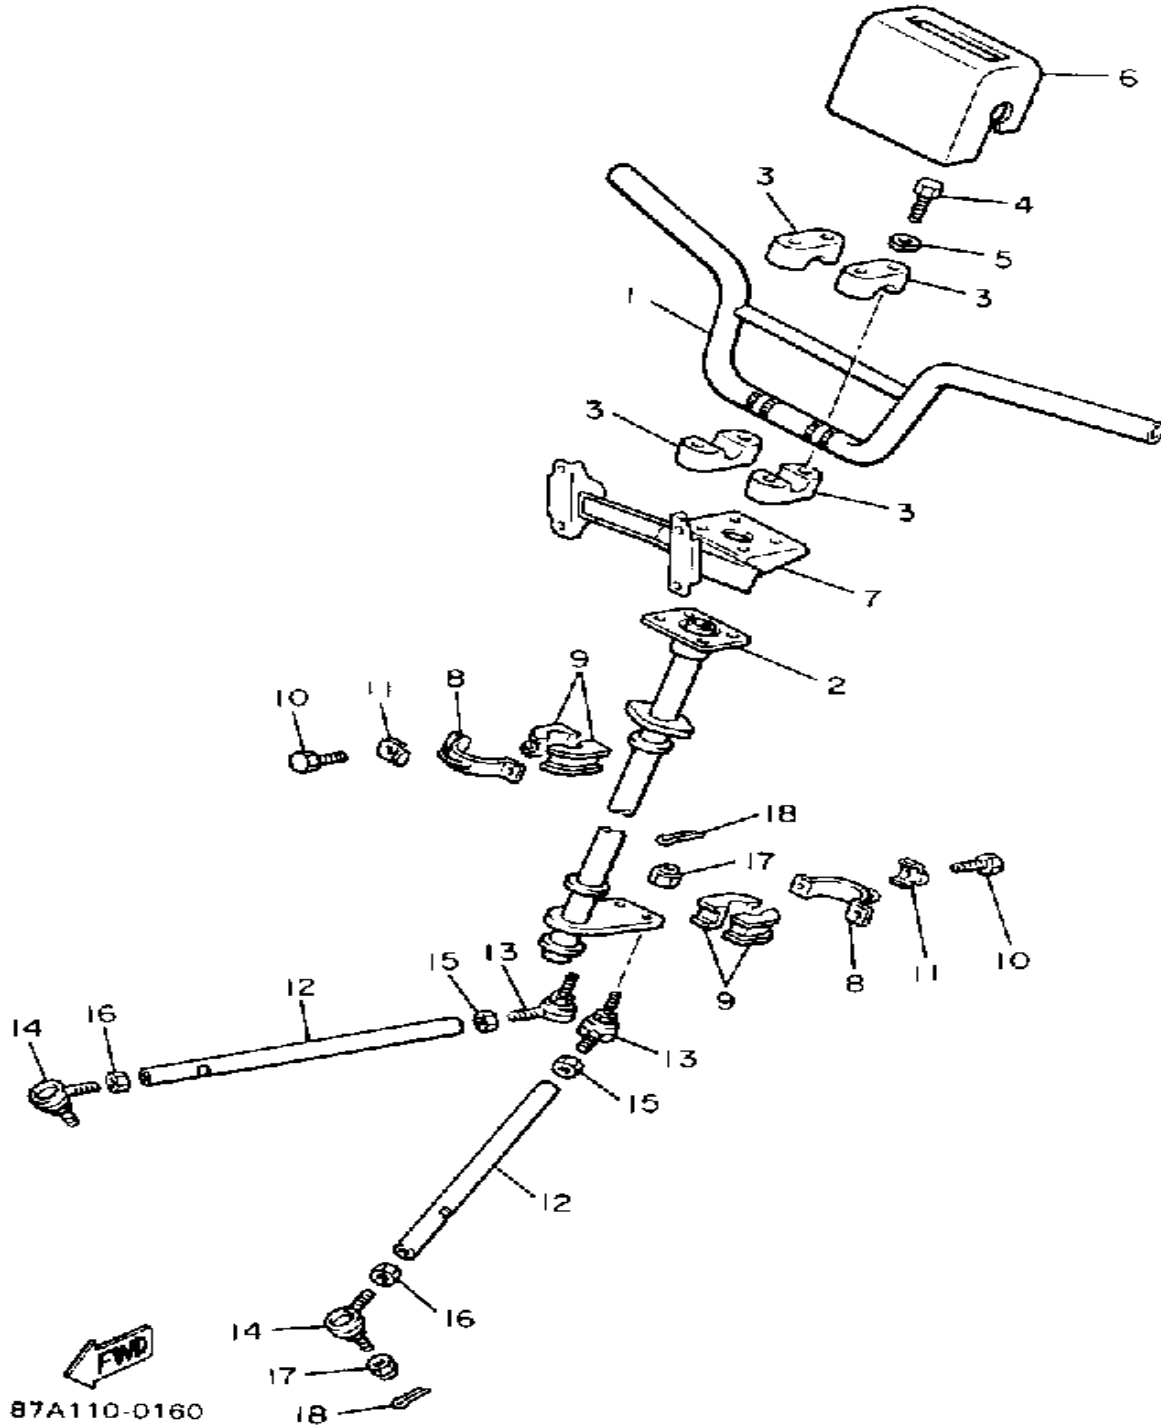

87A110-0120

Not For Resale
www.SmallEngineDiscount.com

SKI

87A110-0150

Ref. No.	Part Number	Description	Qty	Remarks
1	87A-23710-00-00	SKI 1	2	
2	87A-23731-00-XX	SKI RUNNER, 1 (87A-23731-00-00)	2	
3	90201-081H4-00	WASHER, PLATE	4	
4	95716-08300-00	NUT, FLANGE	4	
5	867-23747-00-00	PROTECTOR, SKI	2	
6	90201-04023-00	WASHER, PLATE	4	
7	90267-40076-00	RIVET, BLIND	4	
8	87A-23853-00-00	COLUMN, SKI 1	2	
9	90387-101W2-00	COLLAR	2	
10	90201-101J1-00	WASHER, PLATE	4	
11	90105-10591-00	BOLT, WASHER BASED	2	
12	95606-10200-00	NUT, U	2	
13	91490-20020-00	PIN, COTTER	2	
14	87A-23743-00-00	STOPPER 1	2	
15	90201-086A3-00	WASHER, PLATE	2	
16	95606-08200-00	NUT, U	2	
17	91490-20020-00	PIN, COTTER	2	
18	87A-2382E-10-00	ARM, FRONT 1	1	
19	87A-2382F-10-00	ARM, FRONT 2	1	
20	87A-23737-00-00	WASHER 1	1	
21	90387-100W8-00	COLLAR	2	
22	97026-10220-00	BOLT	2	
23	87A-23350-00-00	SHOCK ABSORBER ASSEMBLY	2	
24	95822-10040-00	BOLT FLANGE	2	
25	90185-10115-00	NUT, SELF-LOCKING	2	
26	90201-08795-00	WASHER, PLATE	2	
27	95716-08300-00	NUT, FLANGE	2	

Not For Resale

www.SmallEngineDiscount.com

STEERING

Ref. No.	Part Number	Description	Qty	Remarks
1	87A-23811-00-00	COLUMN, STEERING	1	
2	87A-23813-00-00	COLUMN, STEERING 2	1	
3	85G-23814-00-00	HOLDER, HANDLE UPR	4	
4	97021-08065-00	BOLT	4	
5	92990-08100-00	WASHER	4	
6	8F3-23818-00-00	COVER, STEERING	1	
7	85G-23174-00-00	STAY, HEADLIGHT	1	
8	84M-23868-00-00	BRACKET, STEERING LOWER	2	
9	8F3-23812-00-00	PLANE BEARING, STEERING	4	
10	97011-08016-00	BOLT	4	
11	90215-08262-00	WASHER, LOCK	4	
12	87A-23821-00-00	ROD, STEERING RELAY	2	
13	86X-23841-00-00	JOINT, UNIVERSAL 1	2	
14	86X-23845-00-00	JOINT, UNIVERSAL 2	2	
15	95303-10700-00	NUT	2	
16	90170-10395-00	NUT, HEXAGON	2	
17	90185-10085-00	NUT, SELF-LOCKING	4	
18	91402-25018-00	PIN, COTTER	4	