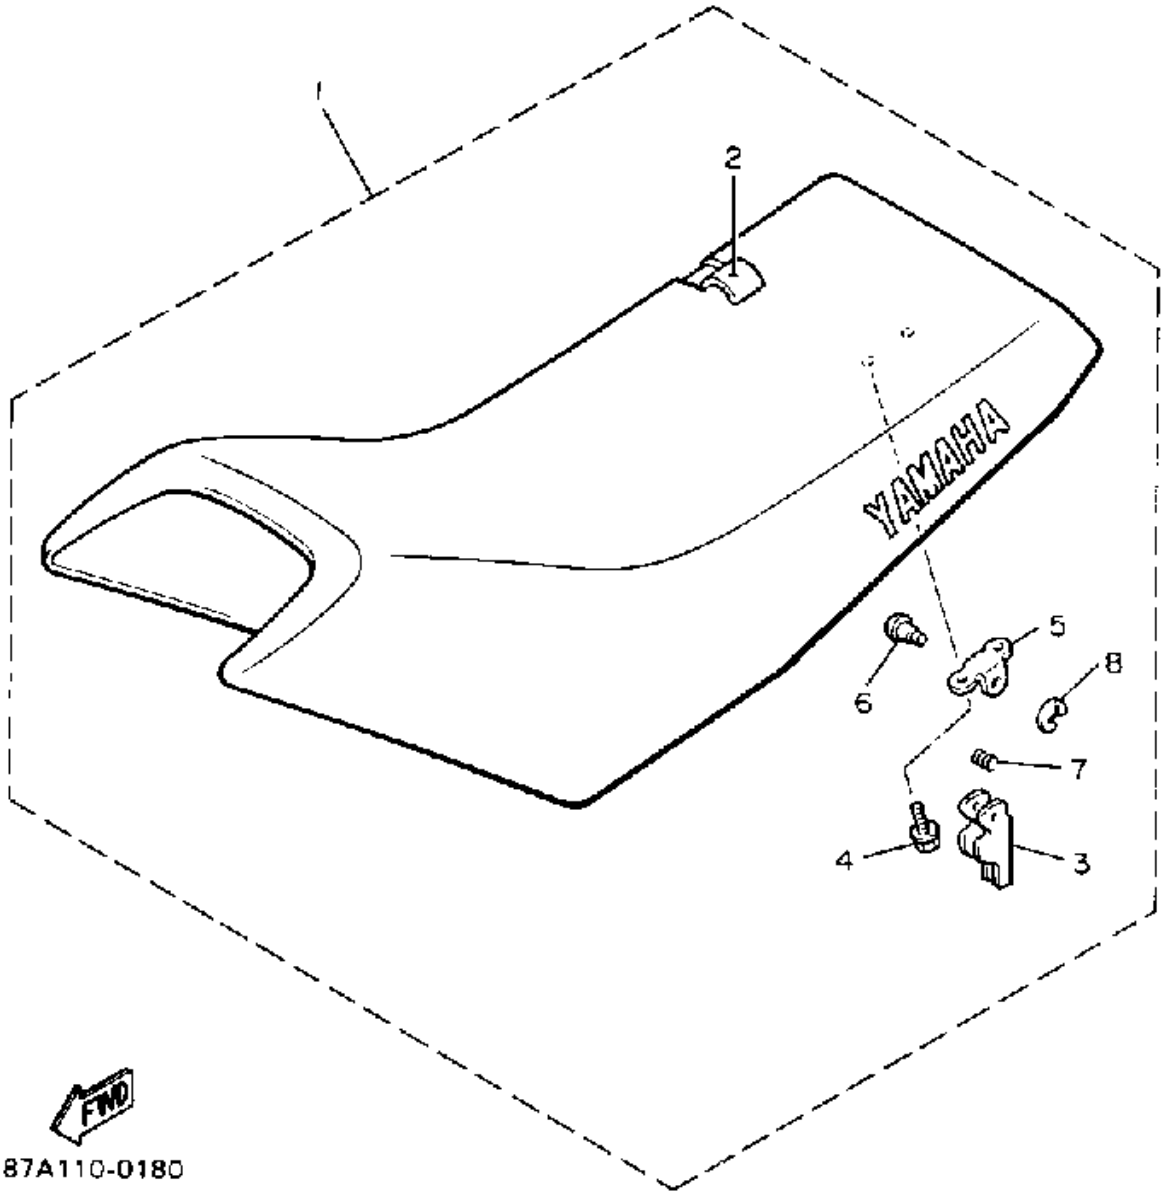

SEAT

Ref. No.	Part Number	Description	Qty	Remarks
1	87A-24710-00-00	SINGLE SEAT ASSEMBLY	1	
	87A-24710-10-00	SINGLE SEAT ASSEMBLY	1	
2	87A-24731-00-00	. COVER, DOUBLE SEAT	1	
	87A-24731-10-00	. COVER, DOUBLE SEAT	1	
3	29U-24776-00-00	. LEVER, SEAT	1	
4	97501-06412-00	. BOLT, W/WASHER	1	
5	4K0-24775-00-00	. BRACKET, SEAT LEVER	1	
6	4K0-24774-01-00	. PIN	1	
7	90508-20454-00	. SPRING, TORSION	1	
8	99080-04600-00	. CIRCLIP (E)	1	

87A110-0180

Not For Resale

www.SmallEngineDiscount.com