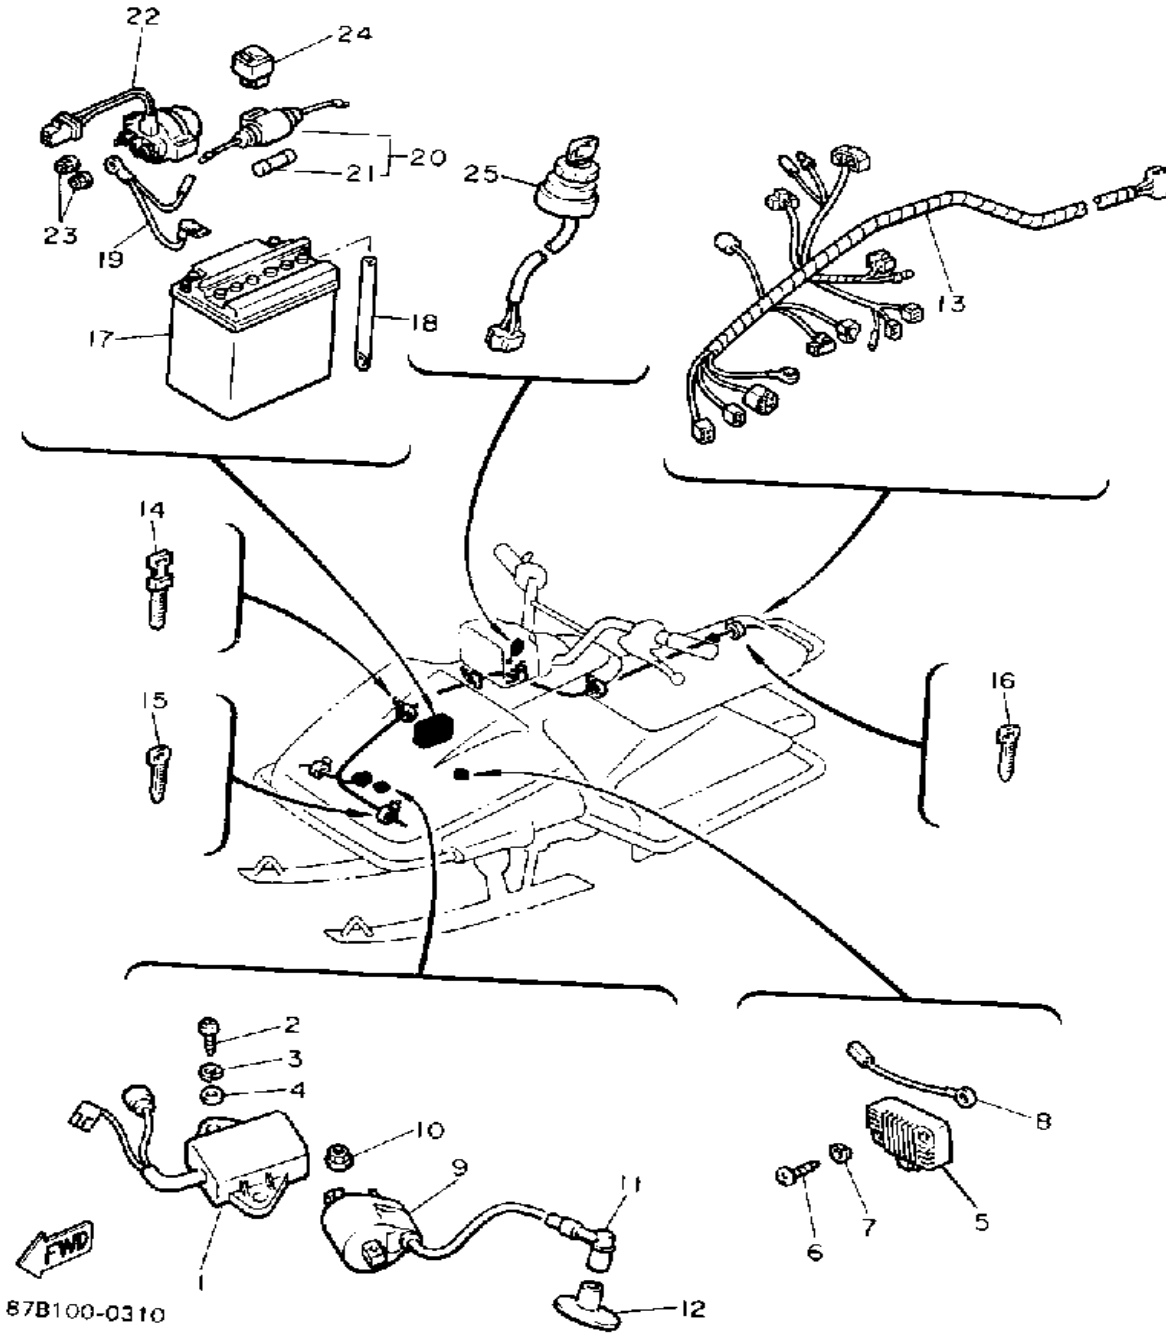

Not For Resale
www.SmallEngineDiscount.com

TAILLIGHT

85H100-8300

Ref. No.	Part Number	Description	Qty	Remarks
1	85G-84710-00-00	TAILLIGHT UNIT ASSEMBLY ..	1	
2	137-84714-61-00	. BULB, TL 12V23/8W (J50-83311-00)	1	
3	85G-84721-00-00	. LENS, TAILLIGHT	1	
4	1M1-84523-60-00	. GASKET, LENS	1	
5	1M1-84524-60-00	. SCREW, LENS FITTING	1	
6	1M1-84526-60-00	SCREW	2	
7	90201-08103-00	WASHER, PLAIN	2	
8	1M1-84527-60-00	DAMPER	2	
9	1M1-84512-60-00	SEAT, BASE	1	

Not For Resale

www.SmallEngineDiscount.com

ELECTRICAL 1

Ref. No.	Part Number	Description	Qty	Remarks
1	87A-85540-00-00	CDI UNIT ASSEMBLY	1	
2	98580-06020-00	SCREW	2	
3	92995-06100-00	WASHER, SPRING	2	
4	92990-06600-00	WASHER, PLATE	2	
5	85G-81960-60-00	RECT/REG ASSEMBLY	1	
6	98580-05016-00	SCREW, PAN HEAD	1	
7	92990-05100-00	WASHER, SPRING	1	
8	87A-82318-00-00	WIRE, SUB-LEAD	1	
9	86B-82310-00-00	IGNITION COIL ASSEMBLY	1	
10	95701-06500-00	NUT, FLANGE	2	
11	85G-82370-20-00	PLUG CAP ASSEMBLY	1	
12	50W-82372-00-00	SEAL, PLUG CAP	1	
13	87B-82590-00-00	WIRE HARNESS ASSEMBLY	1	
14	437-83936-11-00	BAND, SWITCH CORD	6	
15	5Y9-12491-00-00	CLAMP 1	2	
16	437-83936-11-00	BAND, SWITCH CORD	1	
17	BTY-YB14L-A2-00	BATTERY ASSEMBLY (YB14L-A2)	1	
18	90445-08044-00	HOSE	1	
19	87B-82115-00-00	WIRE, PLUS LEAD	1	
20	2J2-82150-10-00	FUSE HOLDER ASSEMBLY	1	
21	682-82151-00-00	FUSE (20A)	2	
22	3AY-81940-00-00	STARTER RELAY ASSEMBLY	1	
23	95701-06500-00	NUT, FLANGE	2	
24	4U8-81950-02-00	RELAY ASSEMBLY. (4U8-81950-00)	1	
25	8K1-82508-20-00	MAIN SWITCH ASSEMBLY	1	