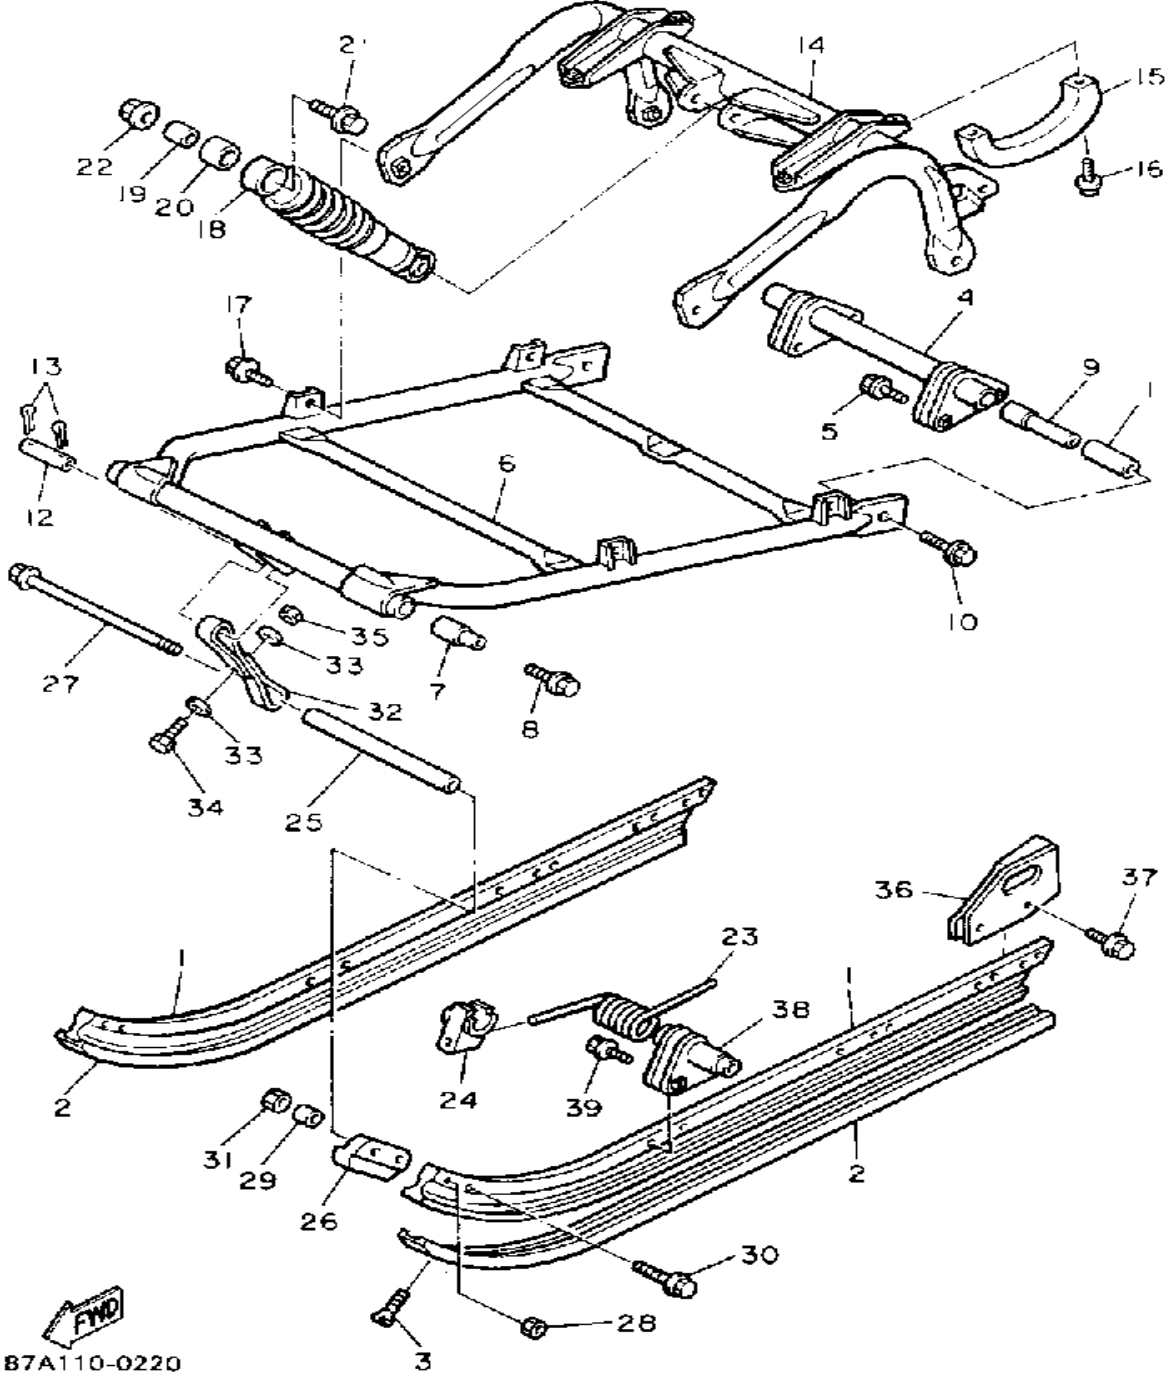

TRACK SUSPENSION 2

Ref. No.	Part Number	Description	Qty	Remarks
30	95811-08045-00	BOLT, FLANGE (JN5)	2	
31	95601-08200-00	NUT, U	2	
32	87A-47495-00-00	STOPPER 1	1	
33	90209-06174-00	WASHER	2	
34	97011-06025-00	BOLT (97001-06025)	1	
35	95701-06300-00	NUT, NYLON	1	
36	85G-47412-00-00	FRAME, SLIDING 2	2	
37	90105-08486-00	BOLT, WASHER BASED	4	
38	87A-47464-00-00	BRACKET 6	2	
39	90105-08486-00	BOLT, WASHER BASED	4	

B7A110-0220