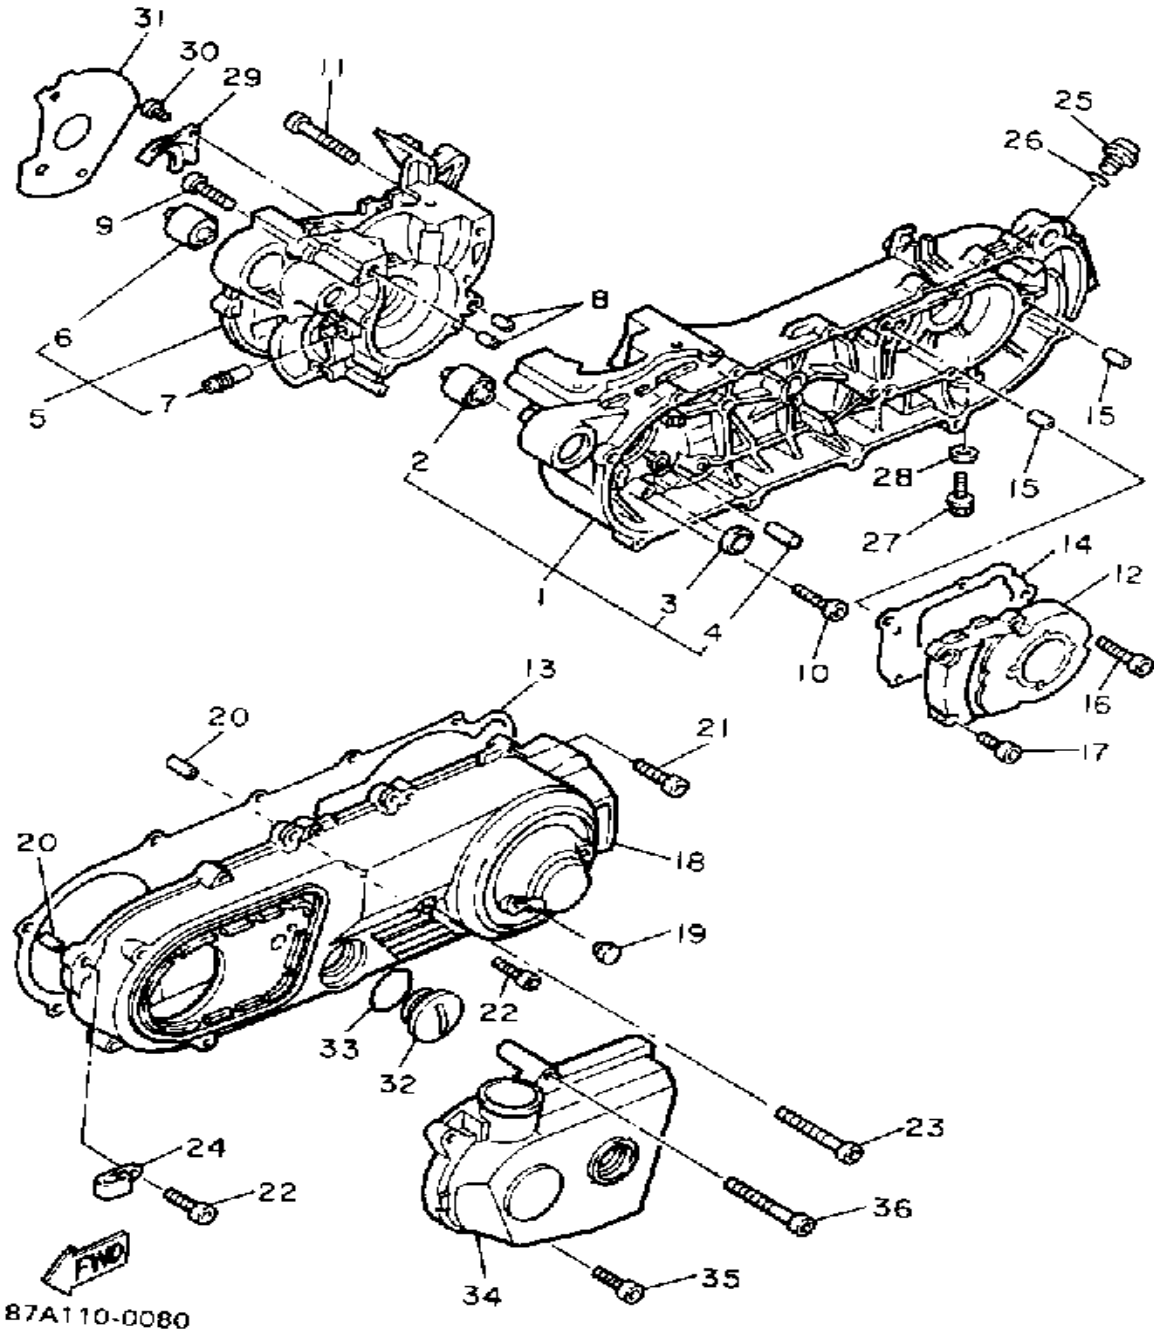

CRANKCASE

Ref. No.	Part Number	Description	Qty	Remarks
1	87A-15110-00-00	CRANKCASE ASSEMBLY 1 ...	1	
2	87A-15316-00-00	. DAMPER, ENG MOUNT 1	1	
3	90338-26136-00	. PLUG	1	
4	50M-13342-00-00	. SHAFT, IDLE GEAR	1	
5	87A-15120-00-00	CRANKCASE ASSEMBLY 2 ...	1	
6	87A-15316-00-00	. DAMPER, ENG MOUNT 1	1	
7	J38-11116-00-00	. JOINT, BREATHER	1	
8	99510-12016-00	PIN, DOWEL	2	
9	91316-06035-00	BOLT	3	
10	90110-06138-00	BOLT, HEX SKT HEAD	1	
11	91316-06060-00	BOLT	2	
12	50W-15421-00-00	COVER, CRANKCASE 2	1	
13	87A-15451-00-00	GASKET, CRCS COVERCOVER 1	1	
14	87A-15461-00-00	GASKET, CRCS CVR 2COVER 2	1	
15	99530-10014-00	PIN, DOWEL	2	
16	95023-06035-00	BOLT, FLANGE	2	
17	95023-06020-00	BOLT, FLANGE	3	
18	87A-15411-00-00	COVER, CRANKCASE L	1	
19	90338-12192-00	PLUG	2	
20	99530-10014-00	PIN, DOWEL	2	
21	91316-06025-00	BOLT	7	
22	91316-06035-00	BOLT	2	
23	91316-06070-00	BOLT, SOCKET HEAD	1	
24	90465-06332-00	CLAMP	1	
25	4J2-15363-00-00	PLUG, OIL	1	
26	93210-14104-00	O-RING	1	
27	95811-08016-00	BOLT, FLANGE	1	

CONTINUED ON NEXT FRAME ►

Not For Resale
www.SmallEngineDiscount.com