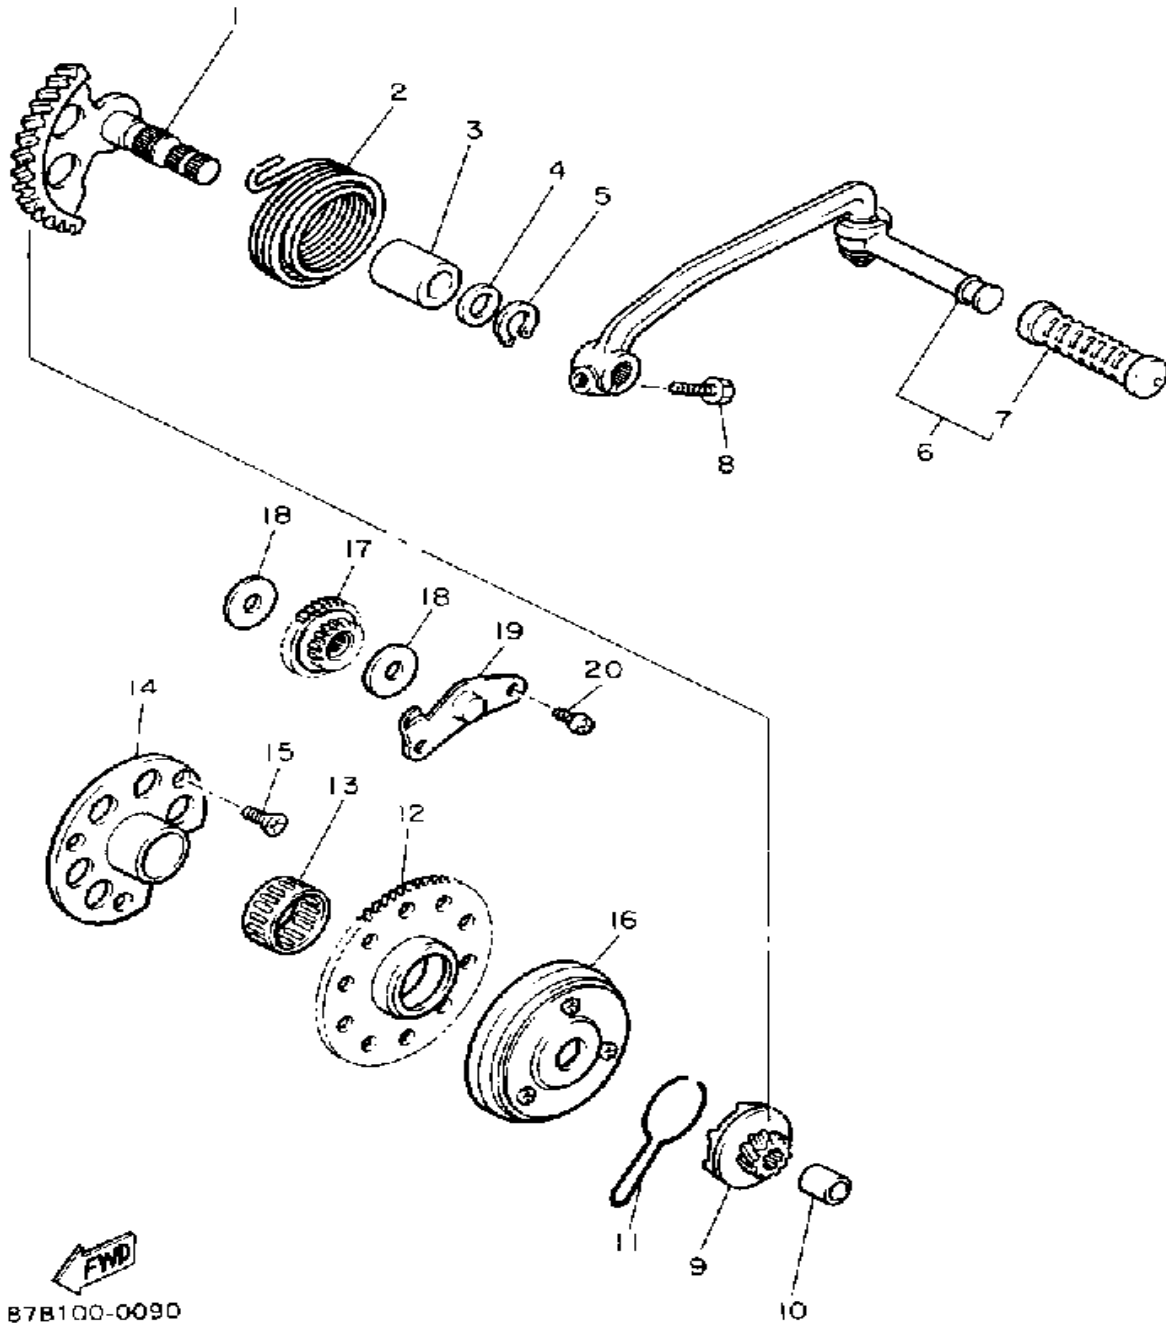

STARTER

Ref. No.	Part Number	Description	Qty	Remarks
1	87A-15601-00-00	KICK SHAFT ASSEMBLY	1	
2	90508-32768-00	SPRING, TORSION	1	
3	90380-15083-00	BUSH, SOLID	1	
4	90201-154E9-00	WASHER, PLATE	1	
5	99009-15400-00	CIRCLIP	1	
6	87A-15620-00-00	KICK CRANK ASSEMBLY	1	
7	2T4-15618-00-00	. COVER, KICK LEVER	1	
8	97016-06025-00	BOLT	1	
9	87A-15630-00-00	KICK PINION ASSEMBLY	1	
10	90380-08201-00	BUSH, SOLID	1	
11	87A-15673-00-00	CLIP	1	
12	50W-15524-00-00	WHEEL, STARTER	1	
13	93310-232J8-00	BEARING, CYLINDER.# 0	1	
14	50W-15544-00-00	STAY 1	1	
15	98701-06014-00	SCREW, FLAT HEAD	3	
16	50M-15570-01-00	STARTER CLUTCH ASSEMBLY	1	
17	50W-15650-00-00	IDLE GEAR ASSEMBLY	1	
18	90201-087H6-00	WASHER, PLATE	2	
19	50W-15532-00-00	PLATE, IDLE GEAR	1	
20	98580-06012-00	SCREW, PAN HEAD	2	

Not For Resale

www.SmallEngineDiscount.com