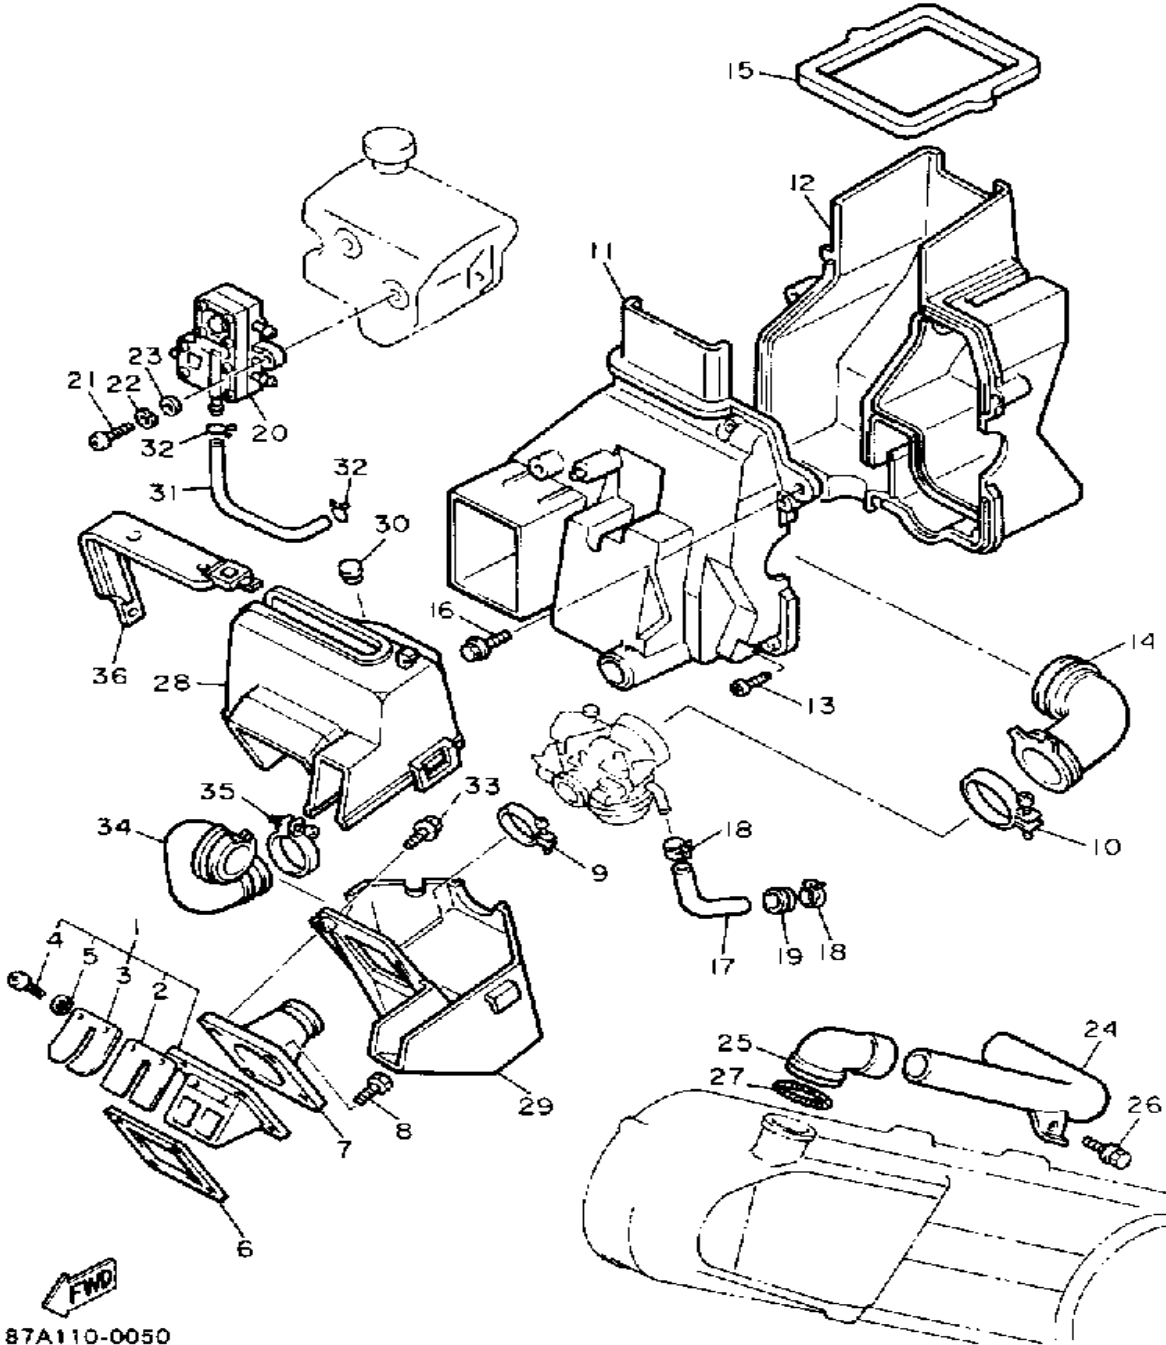

Not For Resale

www.SmallEngineDiscount.com

OIL PUMP

Ref. No.	Part Number	Description	Qty	Remarks
1	87A-13101-00-00	OIL PUMP ASSEMBLY	1	
2	93101-10090-00	. OIL SEAL	1	
3	93210-26240-00	. O-RING	1	
4	296-13124-00-00	. GEAR, WORM WHEEL	1	
5	91690-30014-00	. PIN, SPRING	1	
6	99080-07600-00	. CIRCLIP (E)	1	
7	90430-04004-00	. GASKET	1	
8	90149-04135-00	. SCREW	1	
9	98511-05020-00	SCREW, PAN HEAD	1	
10	98501-05035-00	SCREW, PAN HEAD	1	
11	90468-02025-00	CLIP	2	
12	90446-08301-00	HOSE	1	
13	50W-13178-00-00	GEAR, PUMP DRIVE	1	
14	93603-12007-00	PIN, DOWEL	1	
15	99009-19400-00	CIRCLIP	1	
16	90206-19027-00	WASHER, WAVE	1	
17	296-15644-00-00	SHIM	1	

Not For Resale
www.SmallEngineDiscount.com

AIR CLEANER

87A110-0050

Ref. No.	Part Number	Description	Qty	Remarks
1	558-13610-00-00	REED VALVE ASSEMBLY	1	
2	345-13613-70-00	. REED, VALVE	2	
3	345-13616-70-00	. STOPPER, REED VALVE	2	
4	98580-03008-00	. SCREW, PAN HEAD	4	
5	92990-03100-00	. WASHER, SPRING (92901-03100)	4	
6	87A-13621-00-00	GASKET, VALVE SEAT	1	
7	87A-13555-00-00	MANIFOLD, INTAKE	1	
8	91316-06020-00	BOLT, SOCKET HEAD	2	
9	90460-39052-00	CLAMP, HOSE	1	
10	90460-56105-00	CLAMP, HOSE	1	
11	87A-14431-00-00	SILENCER, INTAKE 1	1	
12	87A-14441-00-00	SILENCER, INTAKE 2	1	
13	97780-50125-00	SCREW, TAPPING	5	
14	87A-14453-00-00	JOINT, AIR CLNR 1	1	
15	87A-14452-00-00	SEAL	1	
16	95811-06016-00	BOLT, FLANGE (95822-06016)	2	
17	90446-11247-00	HOSE	1	
18	90467-11044-00	CLIP	2	
19	90480-15257-00	GROMMET	1	
20	87A-24410-00-00	FUEL PUMP ASSEMBLY	1	
21	98580-06020-00	SCREW	2	
22	92995-06100-00	WASHER, SPRING	2	
23	92990-06600-00	WASHER, PLATE	2	
24	87A-14463-00-00	JOINT, AIR CLNR 2	1	
25	87A-14485-00-00	PIPE, JOINT	2	
26	95816-06012-00	BOLT, FLANGE	1	
27	90506-06326-00	SPRING, TENSION	2	
28	87A-14283-00-00	COVER, CARBURETOR	1	