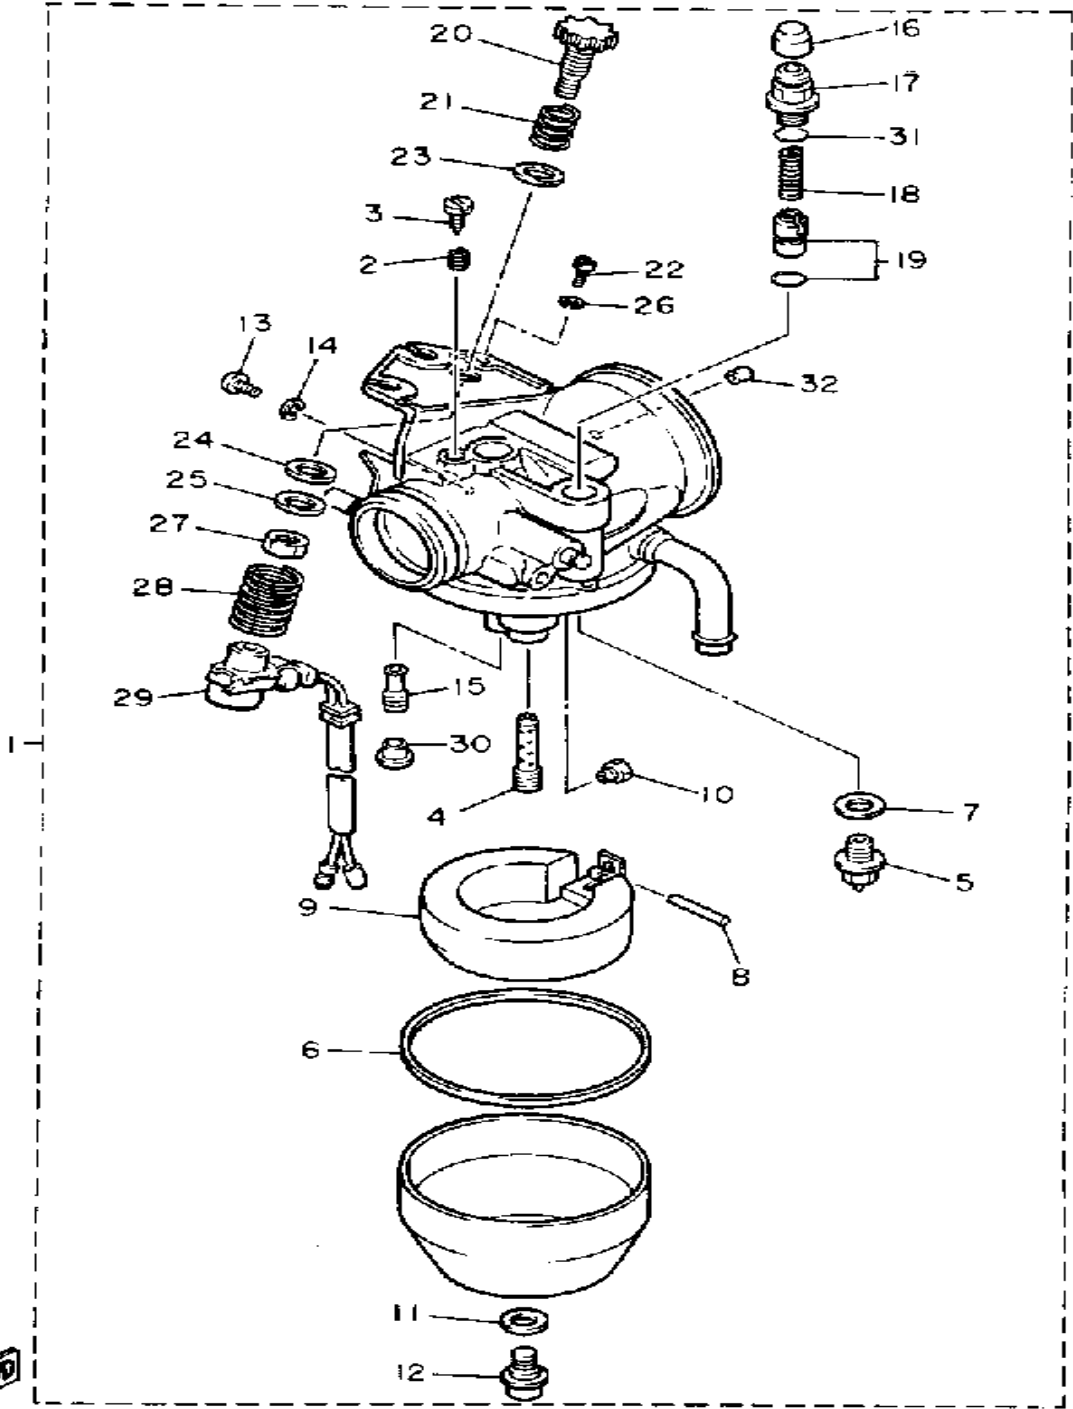

CARBURETOR

87A110-0060

Ref. No.	Part Number	Description	Qty	Remarks
22	85G-14245-00-00	. SCREW, GUIDE	1	
23	22F-14126-00-00	. GASKET	1	
24	22F-14117-00-00	. WASHER, PLUG SCREW	1	
25	1UF-14952-00-00	. WASHER	1	
26	92901-04100-00	. WASHER, SPRING	1	
27	8X0-14358-00-00	. NUT	1	
28	8X0-14133-00-00	. SPRING, THROTTLE STOP ..	1	
29	87A-8259A-00-00	. SWITCH, CARBURETOR	1	
30	85G-14118-00-00	. CAP	1	
31	1FN-14147-00-00	. O-RING	1	
32	87A-14172-10-00	. MAIN AIR JET 1.0 (1.0)	1	
	87A-14172-19-00	. MAIN AIR JET 1.9 (1.9)	1	

Not For Resale
www.SmallEngineDiscount.com