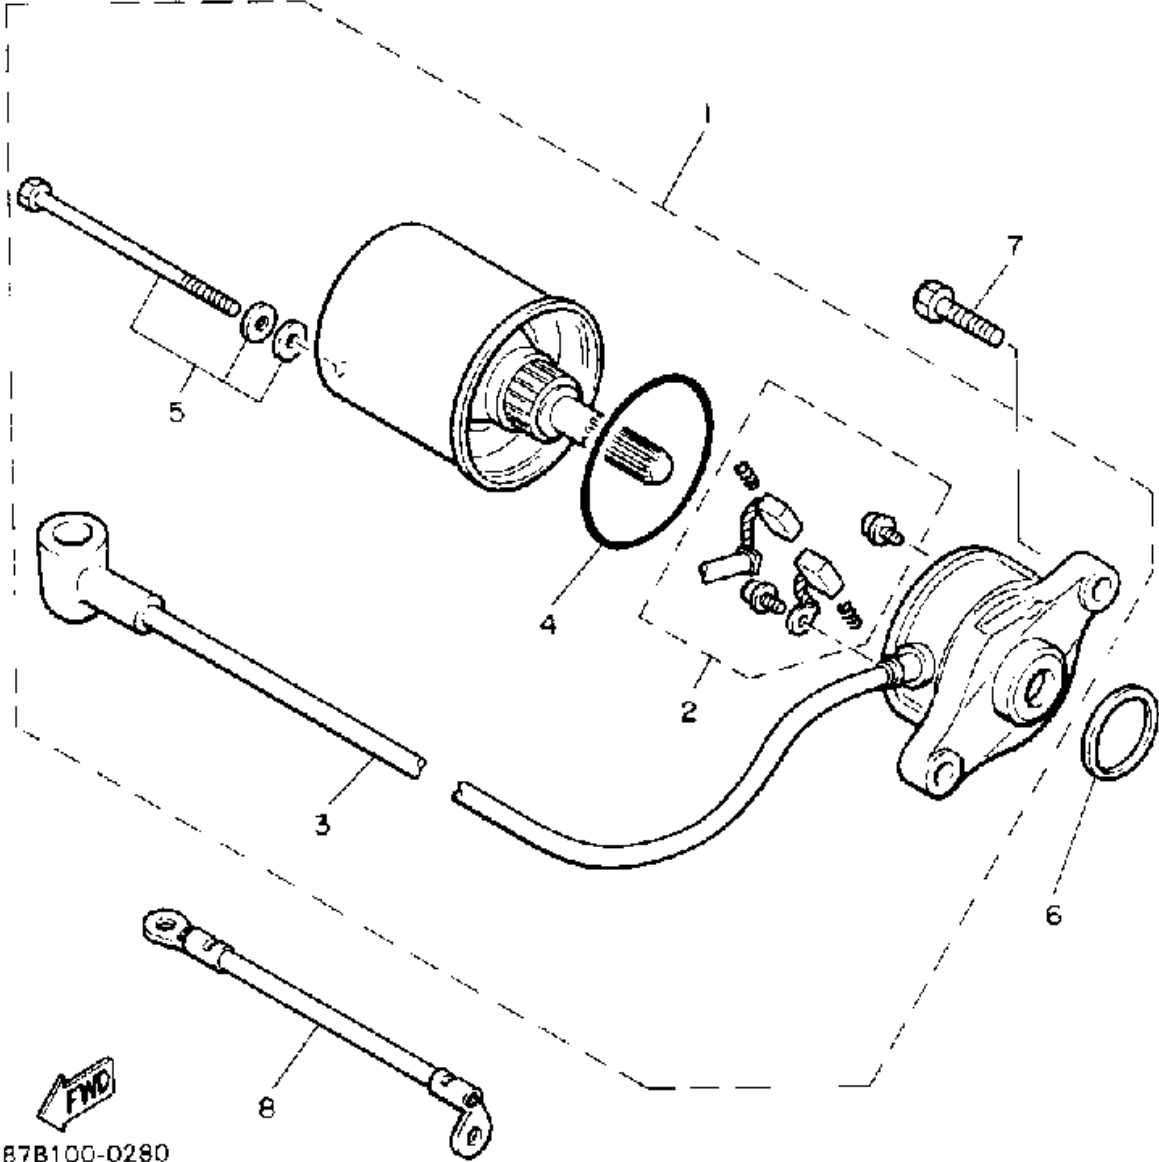

Not For Resale
www.SmallEngineDiscount.com

STARTER

Ref. No.	Part Number	Description	Qty	Remarks
1	87A-15601-00-00	KICK SHAFT ASSEMBLY	1	
2	90508-32768-00	SPRING, TORSION	1	
3	90380-15083-00	BUSH, SOLID	1	
4	90201-154E9-00	WASHER, PLATE	1	
5	99009-15400-00	CIRCLIP	1	
6	87A-15620-00-00	KICK CRANK ASSEMBLY	1	
7	2T4-15618-00-00	. COVER, KICK LEVER	1	
8	97016-06025-00	BOLT	1	
9	87A-15630-00-00	KICK PINION ASSEMBLY	1	
10	90380-08201-00	BUSH, SOLID	1	
11	87A-15673-00-00	CLIP	1	
12	50W-15524-00-00	WHEEL, STARTER	1	
13	93310-232J8-00	BEARING, CYLINDER.# 0	1	
14	50W-15544-00-00	STAY 1	1	
15	98701-06014-00	SCREW, FLAT HEAD	3	
16	50M-15570-01-00	STARTER CLUTCH ASSEMBLY	1	
17	50W-15650-00-00	IDLE GEAR ASSEMBLY	1	
18	90201-087H6-00	WASHER, PLATE	2	
19	50W-15532-00-00	PLATE, IDLE GEAR	1	
20	98580-06012-00	SCREW, PAN HEAD	2	

Not For Resale

www.SmallEngineDiscount.com

STARTING MOTOR

Ref. No.	Part Number	Description	Qty	Remarks
1	87B-81800-01-00	STARTING MOTOR ASSEMBLY	1	
2	87B-81801-00-00	. BRUSH SET	1	
3	87B-8183G-00-00	. CORD COMP	1	
4	87B-81861-00-00	. GASKET	1	
5	87B-81828-00-00	. BOLT 2	1	
6	90202-26166-00	WASHER, PLATE	1	
7	91316-06020-00	BOLT, SOCKET HEAD	2	
8	87B-82116-00-00	WIRE, MINUS LEAD	1	