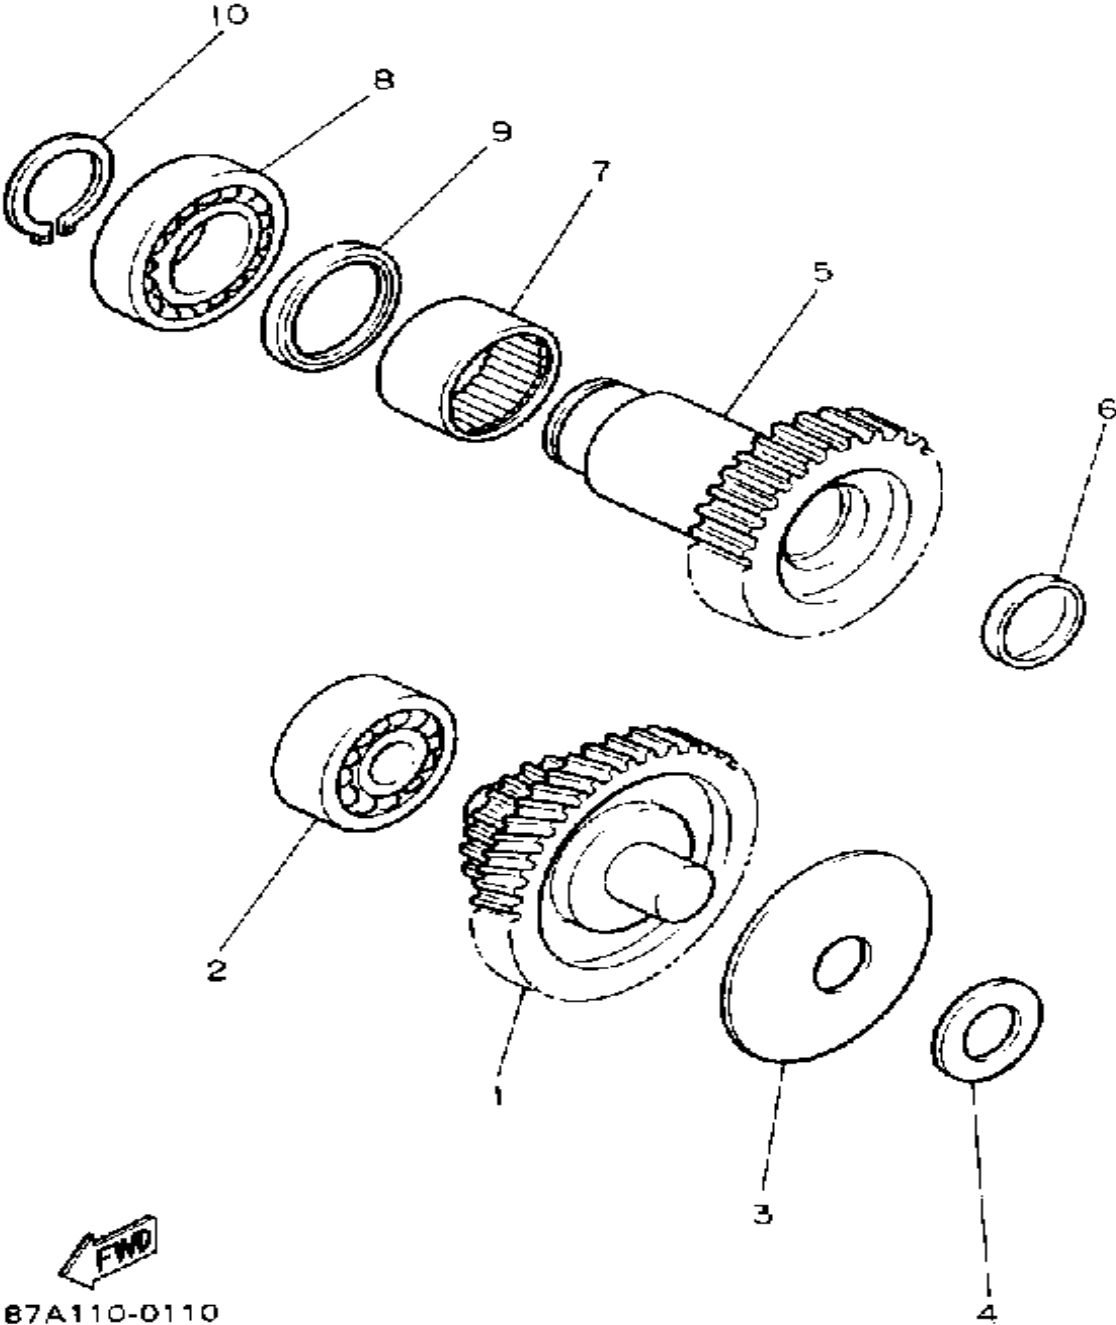

CONTINUED ON NEXT FRAME ►

Not For Resale
www.SmallEngineDiscount.com

CLUTCH

87B100-0100

Ref. No.	Part Number	Description	Qty	Remarks
27	87A-17670-00-00	SEC SLIDING SHEAVE	1	
28	93104-41091-00	OIL SEAL	2	
29	93210-43713-00	O-RING	2	
30	50W-17664-00-00	PIN, GUIDE	3	
31	50W-17674-00-00	COLLAR, GUIDE	3	
32	90501-551G1-00	SPRING, COMPRESSION	1	
33	50W-17684-00-00	SEAT, SECONDARY SPRING	1	
34	90201-535H6-00	WASHER, PLATE (T=2.0)	2	AP
	90201-536A1-00	WASHER, PLATE (T=1.0)	2	STD

Not For Resale
www.SmallEngineDiscount.com

TRANSMISSION

Ref. No.	Part Number	Description	Qty	Remarks
1	87A-17410-00-00	MAIN AXLE	1	
	87A-17410-90-00	MAIN AXLE	1	
2	93306-30101-00	BEARING (B6301)	1	
3	90208-15041-00	WASHER, CONICAL SPR	1	
4	90201-154E9-00	WASHER, PLATE	1	
5	87A-17211-00-00	GEAR, 1ST WHEEL	1	
	87A-17211-90-00	GEAR, 1ST WHEEL	1	
6	90331-23002-00	PLUG, TIGHT	1	
7	93315-43047-00	BEARING, CYLINDER.# 5	1	
8	93306-00507-00	BEARING (B6005)	1	
9	93102-30243-00	OIL SEAL	1	
10	93410-25010-00	CIRCLIP, S-TYPE	1	