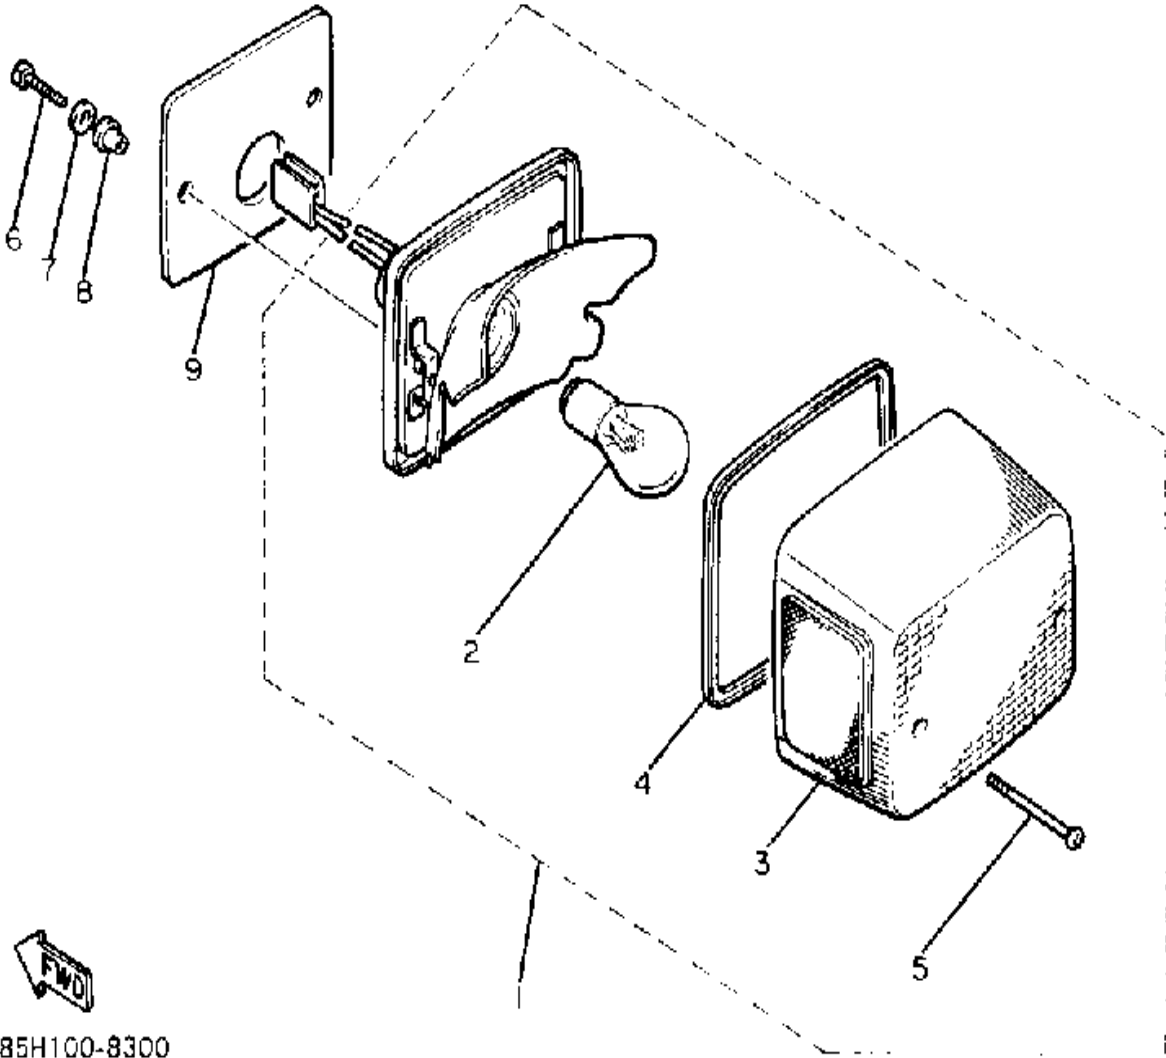

TAILLIGHT

85H100-8300

Ref. No.	Part Number	Description	Qty	Remarks
1	85G-84710-00-00	TAILLIGHT UNIT ASSEMBLY ..	1	
2	137-84714-61-00	. BULB, TL 12V23/8W (J50-83311-00)	1	
3	85G-84721-00-00	. LENS, TAILLIGHT	1	
4	1M1-84523-60-00	. GASKET, LENS	1	
5	1M1-84524-60-00	. SCREW, LENS FITTING	1	
6	1M1-84526-60-00	SCREW	2	
7	90201-08103-00	WASHER, PLAIN	2	
8	1M1-84527-60-00	DAMPER	2	
9	1M1-84512-60-00	SEAT, BASE	1	

Not For Resale

www.SmallEngineDiscount.com