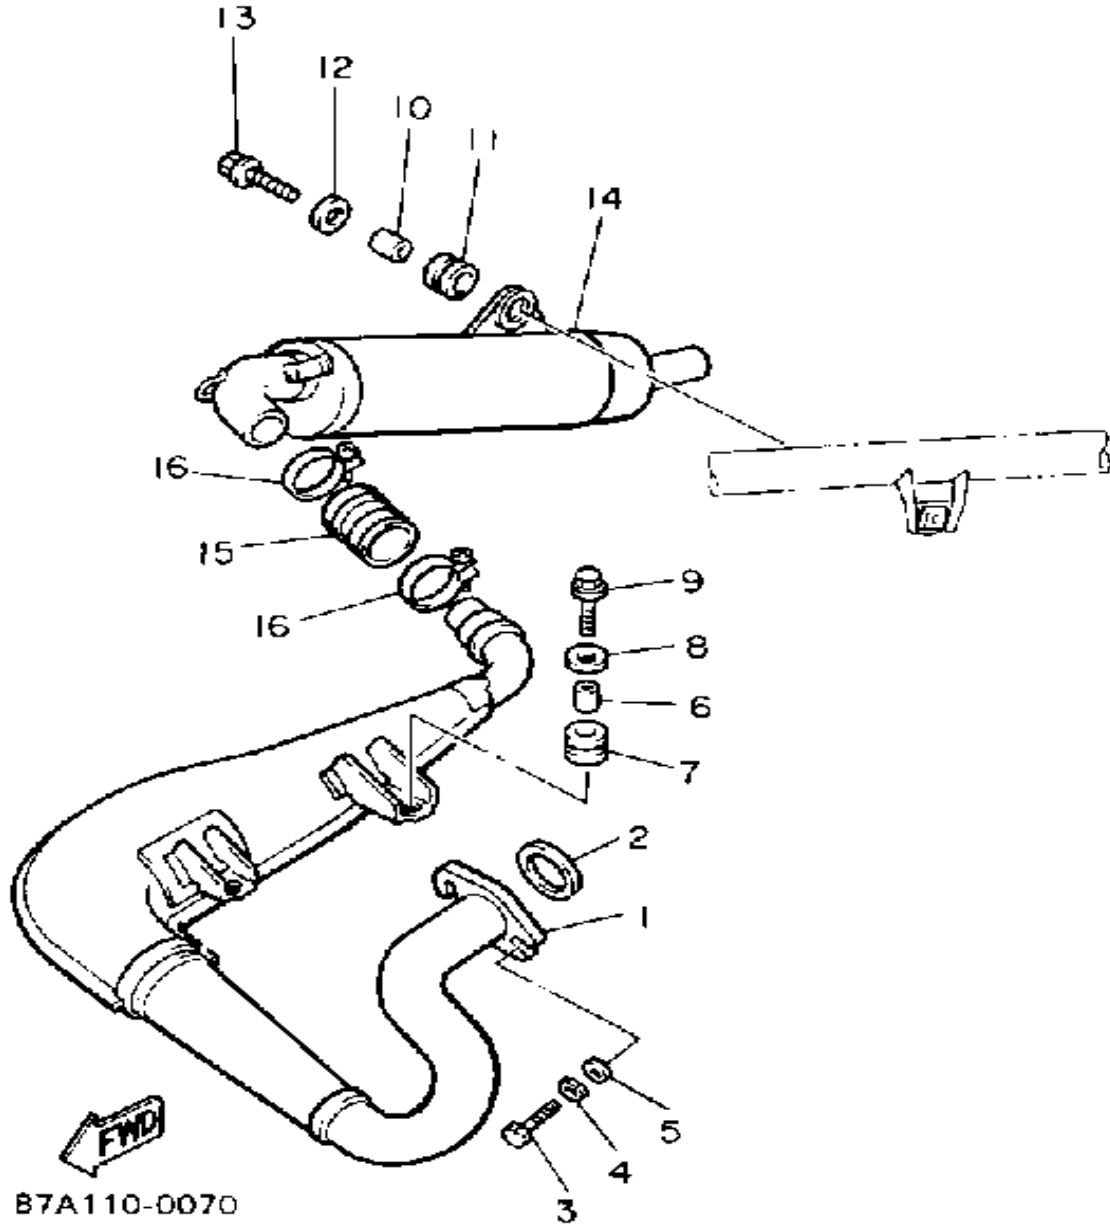

EXHAUST

Ref. No.	Part Number	Description	Qty	Remarks
1	87A-14610-00-00	EXHAUST PIPE ASSEMBLY L .	1	
2	87A-14613-00-00	GASKET, EXST PIPE	1	
3	97016-08020-00	BOLT	2	
4	92906-08100-00	WASHER, SPRING	2	
5	92906-08600-00	WASHER	2	
6	90387-106W3-00	COLLAR	2	
7	90480-20527-00	GROMMET	2	
8	90201-087H3-00	WASHER, PLATE	2	
9	95816-08025-00	BOLT, FLANGE	2	
10	90387-085G3-00	COLLAR	1	
11	90480-18411-00	GROMMET	1	
12	90201-087H3-00	WASHER, PLATE	1	
13	95816-08025-00	BOLT, FLANGE	1	
14	87A-14753-00-00	SILENCER, EXHAUST	1	
15	1W2-14714-00-00	GASKET, MUFFLER	1	
16	90460-37026-00	CLAMP, HOSE	2	

Not For Resale
www.SmallEngineDiscount.com