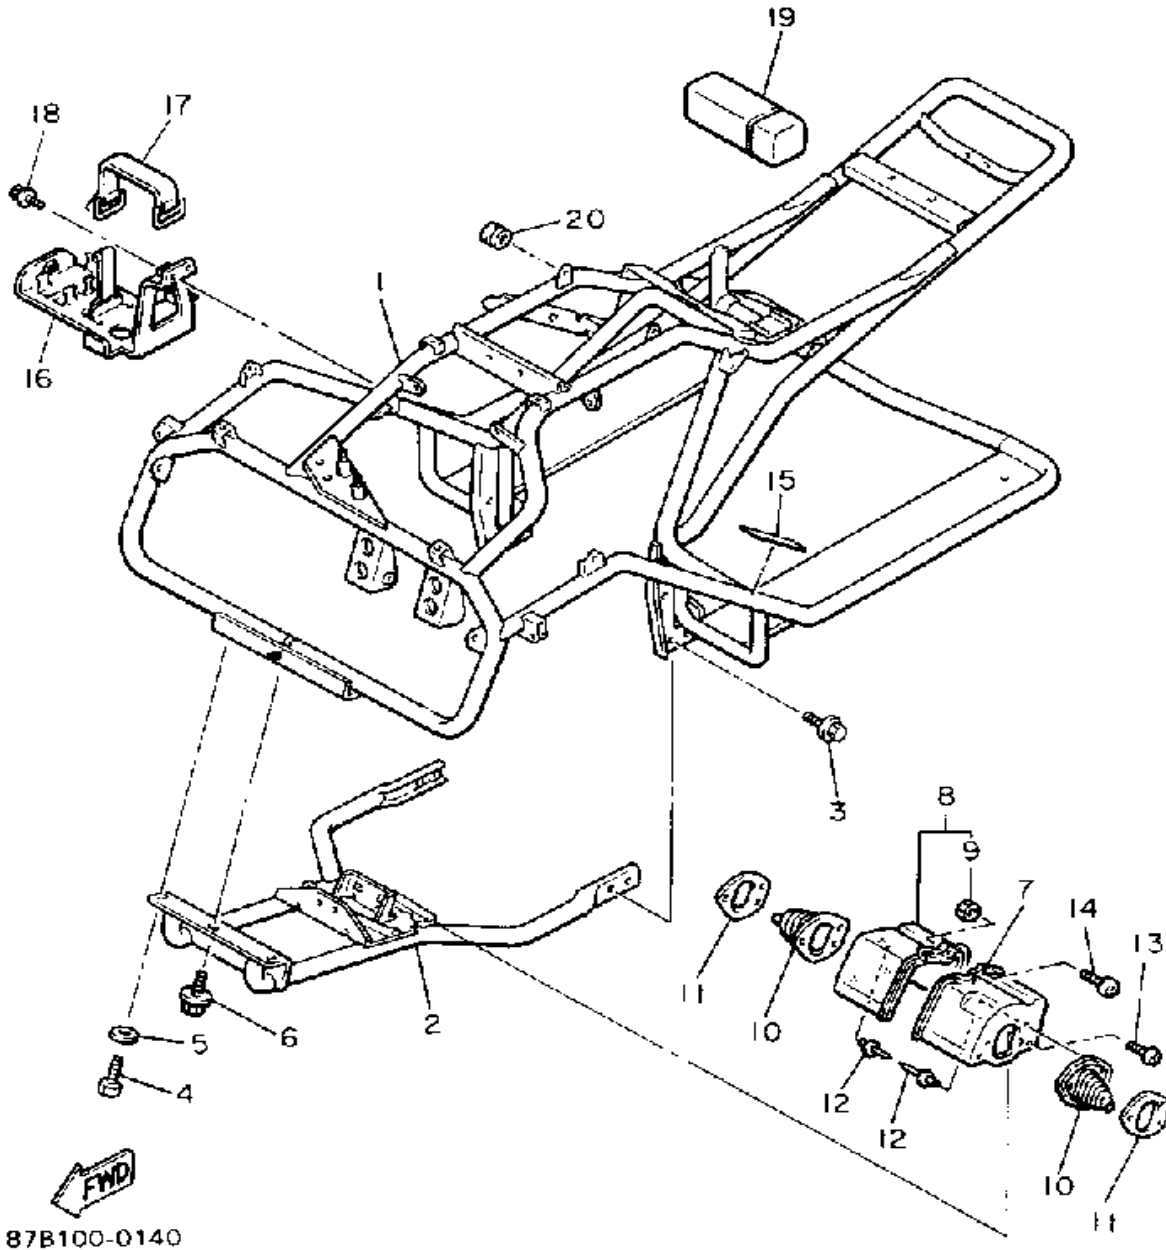

FRAME

Ref. No.	Part Number	Description	Qty	Remarks
1	87B-21910-00-00	FRAME	1	
2	87A-2196A-00-00	FRAME UNDER 1	1	
3	95816-08016-00	BOLT, FLANGE	4	
4	97026-10020-00	BOLT	2	
5	90215-10192-00	WASHER, LOCK	2	
6	95826-10020-00	BOLT, flange	1	
7	87A-2198F-00-00	COVER 1	1	
8	87A-2198G-00-00	COVER 2	1	
9	90170-05365-00	. NUT, HEXAGON	1	
10	87A-2198J-00-00	COVER 3	2	
11	87A-77525-00-00	WASHER 1	2	
12	90267-40077-00	RIVET, BLIND	6	
13	98906-05012-00	SCREW, BIND	4	
14	98906-05020-00	SCREW, BIND	1	
15	85G-77762-00-00	LABEL, WARNING 2	1	UR
16	87B-2199G-00-00	BRACKET, BATTERY	1	
17	8R4-2811G-00-00	BAND	1	
18	95816-06012-00	BOLT, FLANGE	3	
19	87B-28100-00-00	TOOL KIT	1	
20	90480-16113-00	GROMMET	2	

87B100-0140

Not For Resale
www.SmallEngineDiscount.com