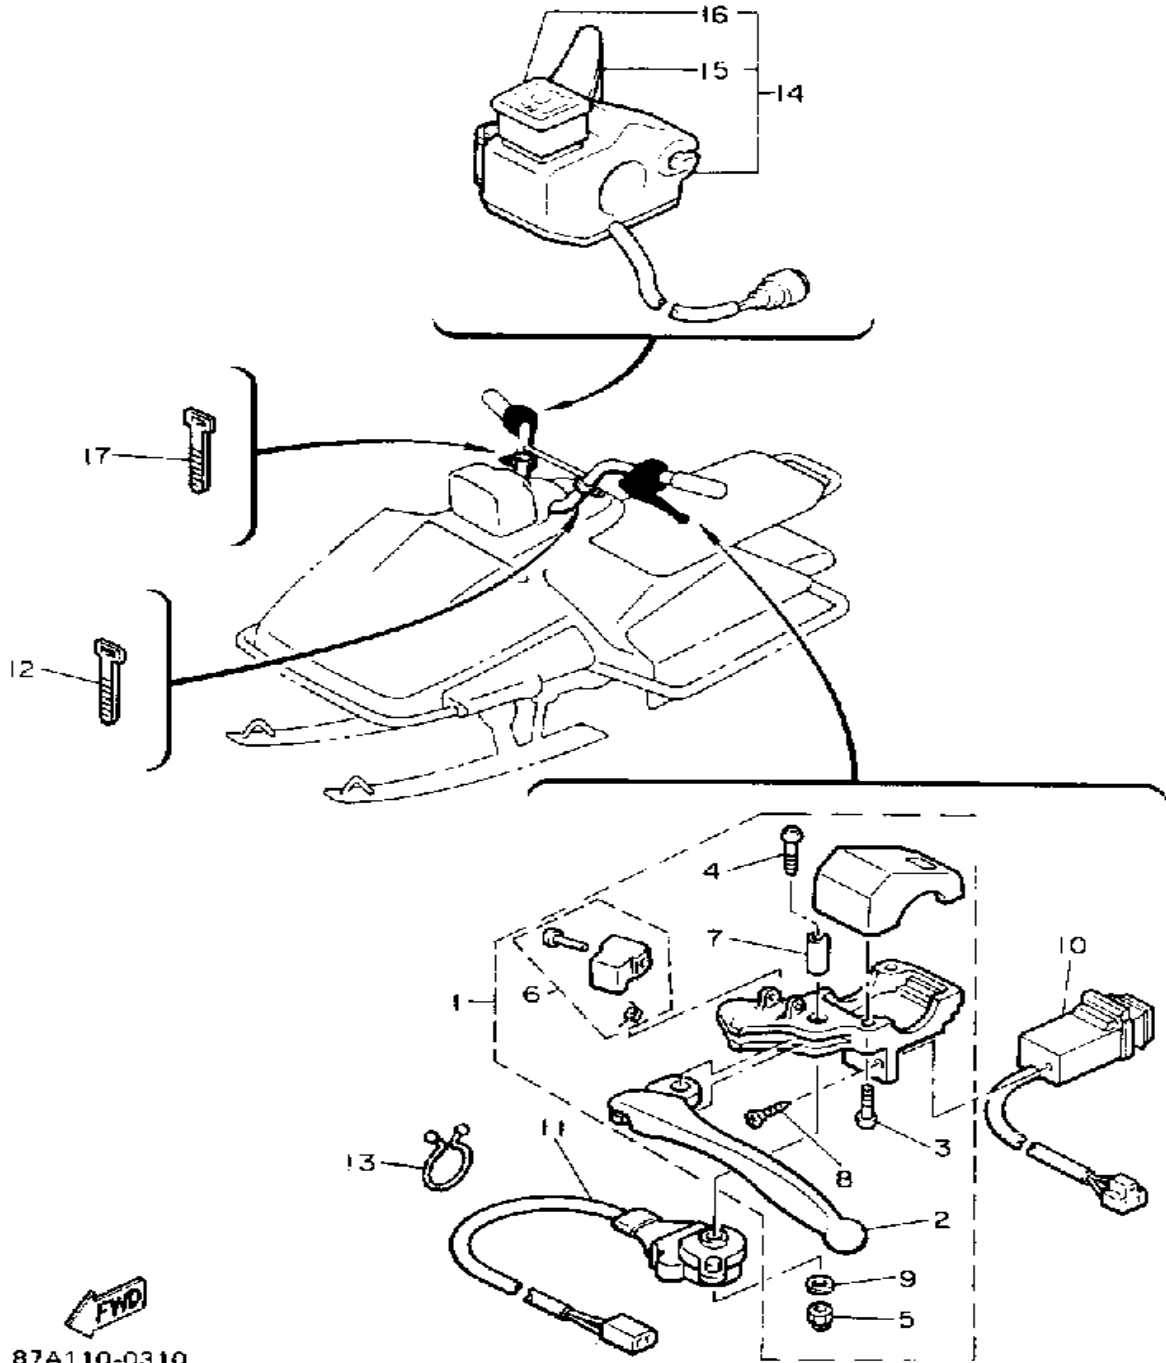

Not For Resale

www.SmallEngineDiscount.com

ELECTRICAL 1

Ref. No.	Part Number	Description	Qty	Remarks
1	87A-85540-00-00	CDI UNIT ASSEMBLY	1	
2	98580-06020-00	SCREW	2	
3	92995-06100-00	WASHER, SPRING	2	
4	92990-06600-00	WASHER, PLATE	2	
5	85G-81960-60-00	RECT/REG ASSEMBLY	1	
6	98580-05016-00	SCREW, PAN HEAD	1	
7	92990-05100-00	WASHER, SPRING	1	
8	87A-82318-00-00	WIRE, SUB-LEAD	1	
9	86B-82310-00-00	IGNITION COIL ASSEMBLY	1	
10	95701-06500-00	NUT, FLANGE	2	
11	85G-82370-20-00	PLUG CAP ASSEMBLY	1	
12	50W-82372-00-00	SEAL, PLUG CAP	1	
13	87B-82590-00-00	WIRE HARNESS ASSEMBLY	1	
14	437-83936-11-00	BAND, SWITCH CORD	6	
15	5Y9-12491-00-00	CLAMP 1	2	
16	437-83936-11-00	BAND, SWITCH CORD	1	
17	BTY-YB14L-A2-00	BATTERY ASSEMBLY (YB14L-A2)	1	
18	90445-08044-00	HOSE	1	
19	87B-82115-00-00	WIRE, PLUS LEAD	1	
20	2J2-82150-10-00	FUSE HOLDER ASSEMBLY	1	
21	682-82151-00-00	FUSE (20A)	2	
22	3AY-81940-00-00	STARTER RELAY ASSEMBLY	1	
23	95701-06500-00	NUT, FLANGE	2	
24	4U8-81950-02-00	RELAY ASSEMBLY. (4U8-81950-00)	1	
25	8K1-82508-20-00	MAIN SWITCH ASSEMBLY	1	

Not For Resale
www.SmallEngineDiscount.com

ELECTRICAL 2

Ref. No.	Part Number	Description	Qty	Remarks
1	88R-W8291-00-00	LEVER HOLDER ASSEMBLY (LEFT)	1	
2	8H8-83912-00-00	. LEVER 1	1	
3	90157-05027-00	. SCREW, PAN HEAD	2	
4	98501-05040-00	. SCREW, PAN HEAD (98502-05040)	1	
5	95701-05300-00	. NUT, NYLON	1	
6	82A-83930-00-00	. LEVER LOCK ASSEMBLY	1	
7	802-83913-00-00	. COLLAR, LEVER 1	1	
8	97780-30312-00	. SCREW, tapping	2	
9	92990-05200-00	. WASHER, PLAIN	1	
10	8H8-83950-01-00	BEAM SWITCH ASSEMBLY (8K4-83950-01-00)	1	
11	8R4-82530-00-00	STOP SWITCH ASSEMBLY	1	
12	437-83936-01-00	BAND, SWITCH CORD	1	
13	90464-23041-00	CLAMP	1	
14	85G-82720-00-00	LVR HOLDER ASSEMBLY RT	1	
15	8V0-42138-00-00	. LEVER, THROTTLE	1	
16	85G-82575-09-00	. KILL SWITCH	1	
17	437-83936-01-00	BAND, SWITCH CORD	1	