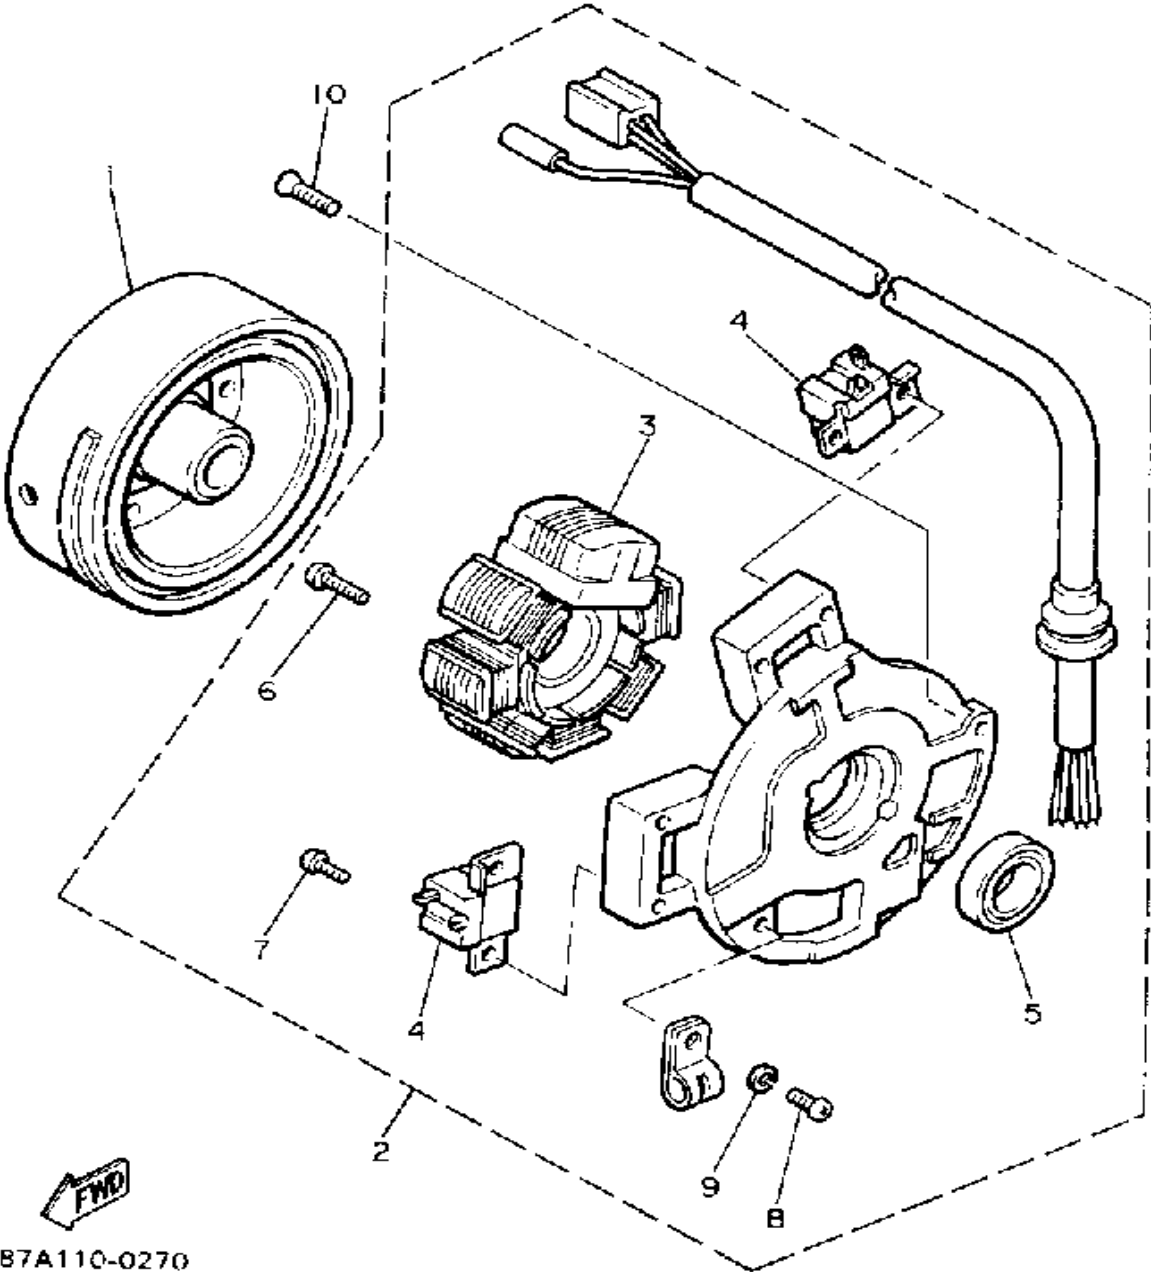

GENERATOR

B7A110-0270

Ref. No.	Part Number	Description	Qty	Remarks
1	87A-85550-00-00	ROTOR ASSEMBLY	1	
2	87A-85560-00-00	BASE ASSEMBLY	1	
3	85G-81403-M1-00	. STATOR	1	
4	2JA-85580-M0-00	. COIL, PULSER	2	
5	93104-19082-00	. OIL SEAL, SO-TYPE	1	
6	98511-05025-00	. SCREW, PAN HEAD	2	
7	98580-05010-00	. SCREW, PAN HEAD	4	
8	98511-04006-00	. SCREW, PAN HEAD (98501-04005)	1	
9	92901-04100-00	. WASHER, SPRING	1	
10	98701-06014-00	SCREW, FLAT HEAD	2	

Not For Resale

www.SmallEngineDiscount.com