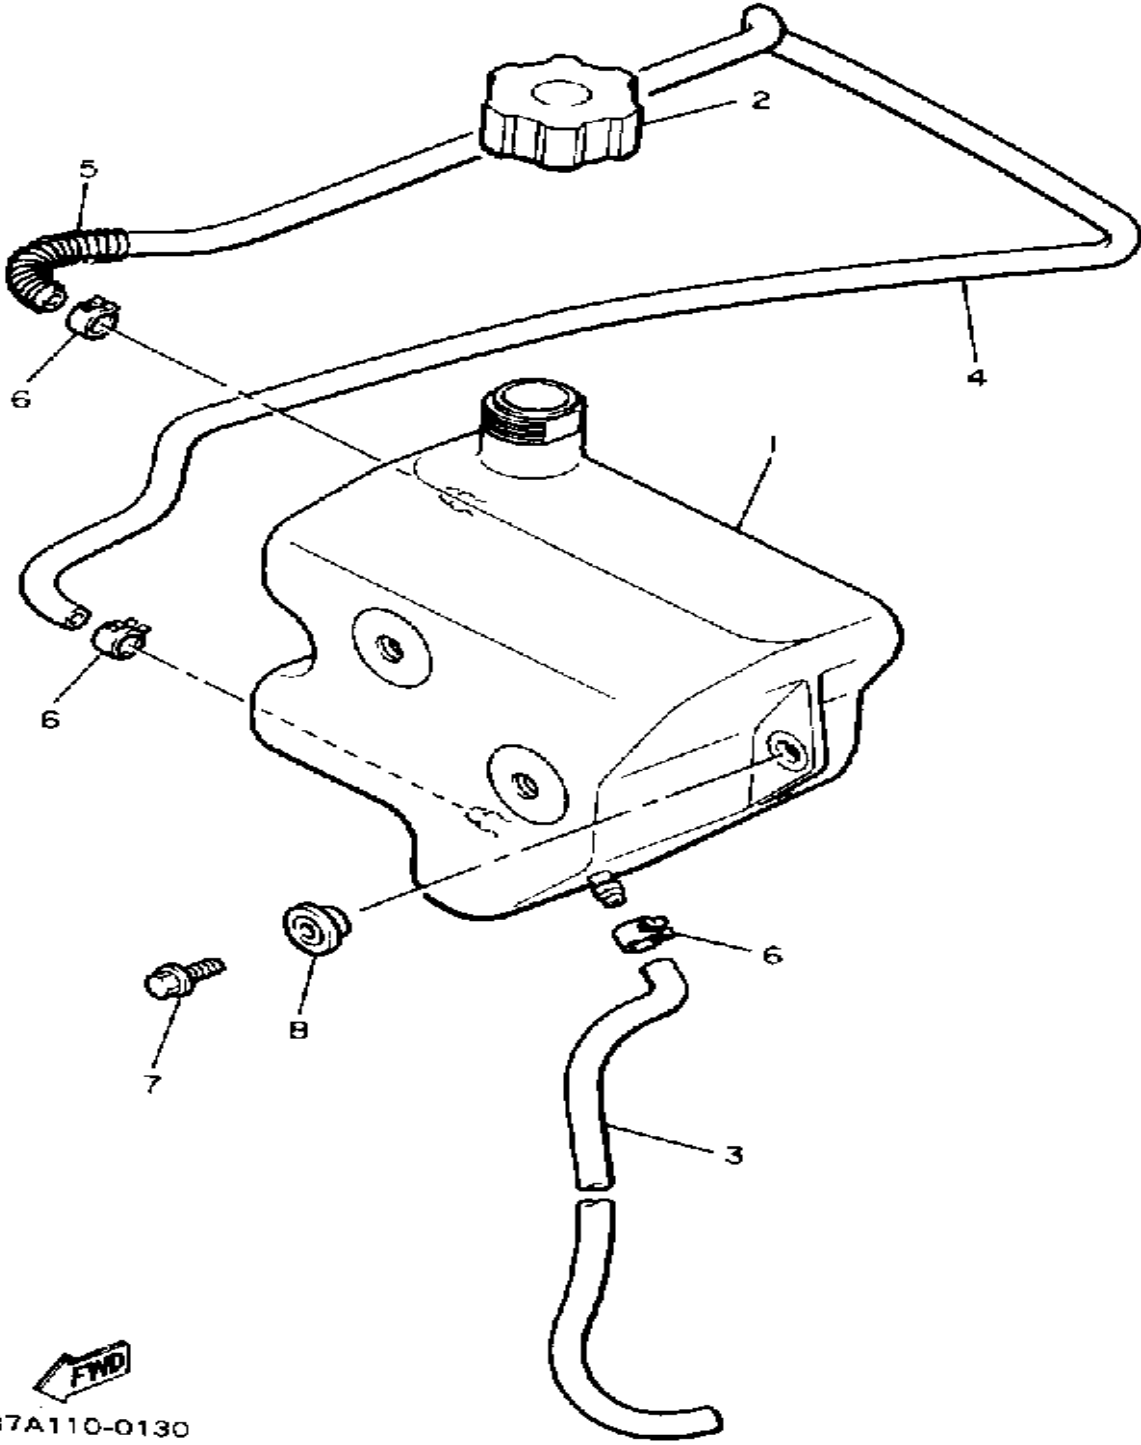

OIL TANK

Ref. No.	Part Number	Description	Qty	Remarks
1	87A-21751-00-00	TANK, OIL	1	
2	87A-21770-00-00	OIL TANK CAP ASSEMBLY ...	1	
3	91A30-05045-00	TUBE, FLEXIBLE VINYL	1	
4	90446-09281-00	HOSE	1	
5	8F3-24328-00-00	PROTECTOR, PIPE	1	
6	90467-09026-00	CLIP	3	
7	95811-06016-00	BOLT, FLANGE (95822-06016) .	2	
8	90387-06681-00	COLLAR	2	

B7A110-0130

Not For Resale
www.SmallEngineDiscount.com