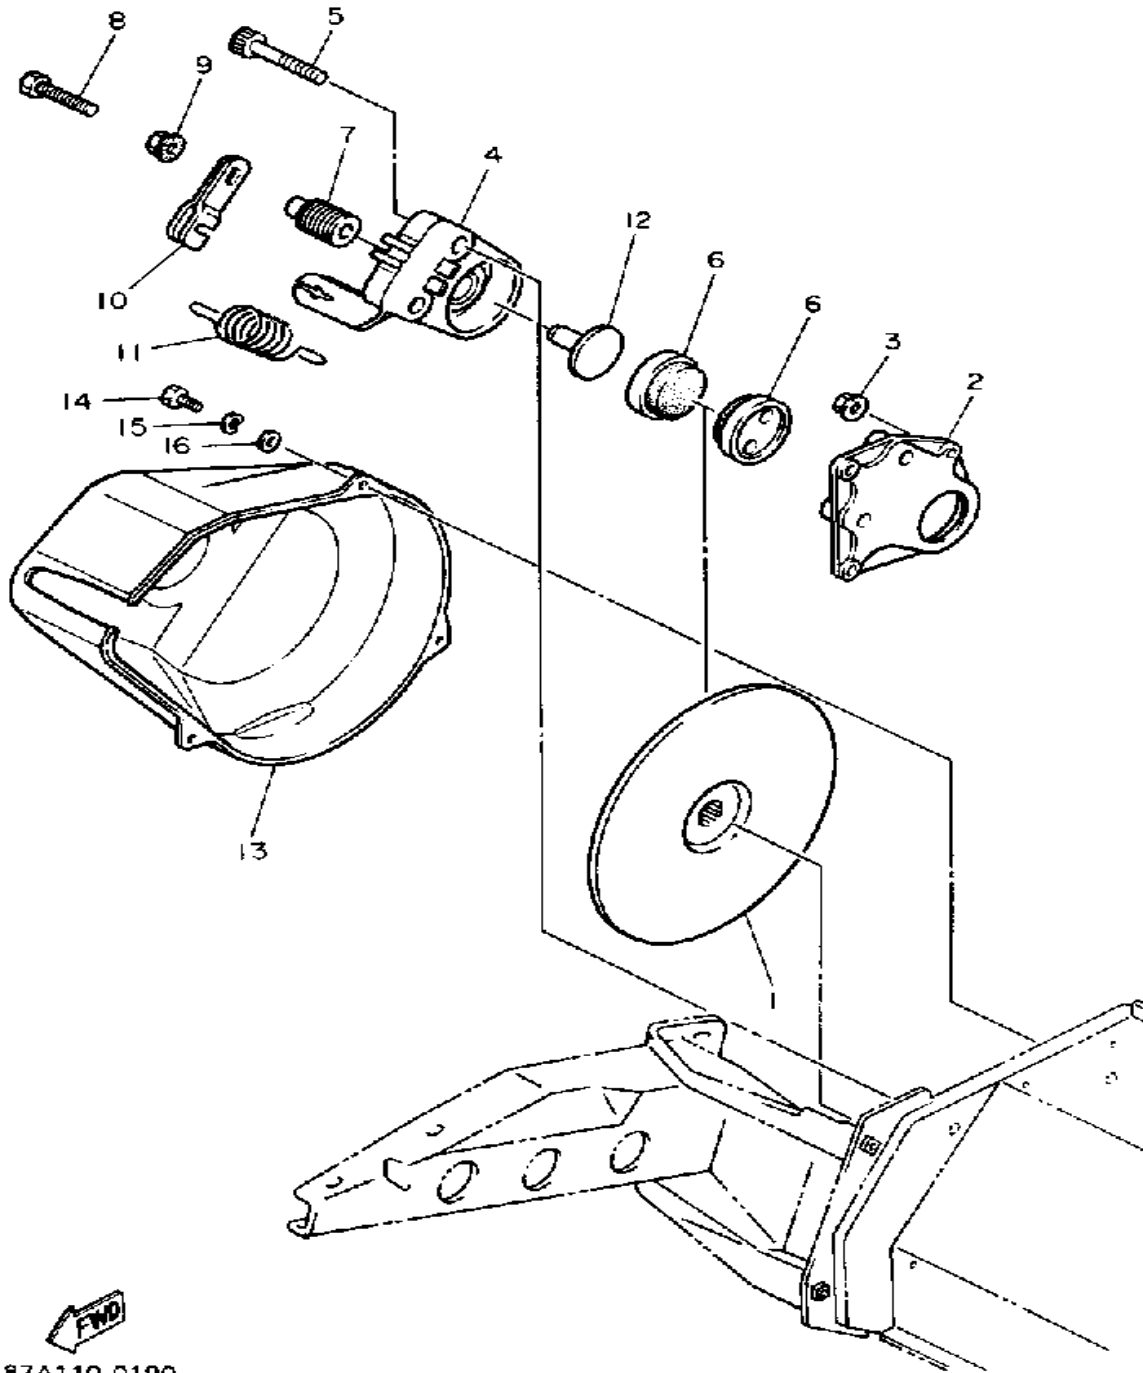

BRAKE

87A110-Q190

Ref. No.	Part Number	Description	Qty	Remarks
1	85G-25711-00-00	DISC, BRAKE	1	
2	85G-25741-00-00	BODY, CALIPER 2	1	
3	95601-08200-00	NUT, U	3	
4	8K4-25731-00-00	BODY, CALIPER 1	1	
5	91311-10035-00	BOLT, SOCKET HEAD	2	
6	84X-25811-01-00	PAD, CALIPER 2	2	
7	878-25728-00-00	CAM	1	
8	90101-08499-00	BOLT	1	
9	95701-08500-00	NUT, FLANGE	1	
10	878-25726-00-00	LEVER, BRAKE	1	
11	90501-23337-00	SPRING, COMPRESSION	1	
12	878-25733-00-00	PLATE, BACK UP	1	
13	87B-25715-00-00	COVER 1	1	
14	97026-06012-00	BOLT	3	
15	92906-06100-00	WASHER, SPRING	3	
16	92906-06600-00	WASHER	3	

Not For Resale
www.SmallEngineDiscount.com