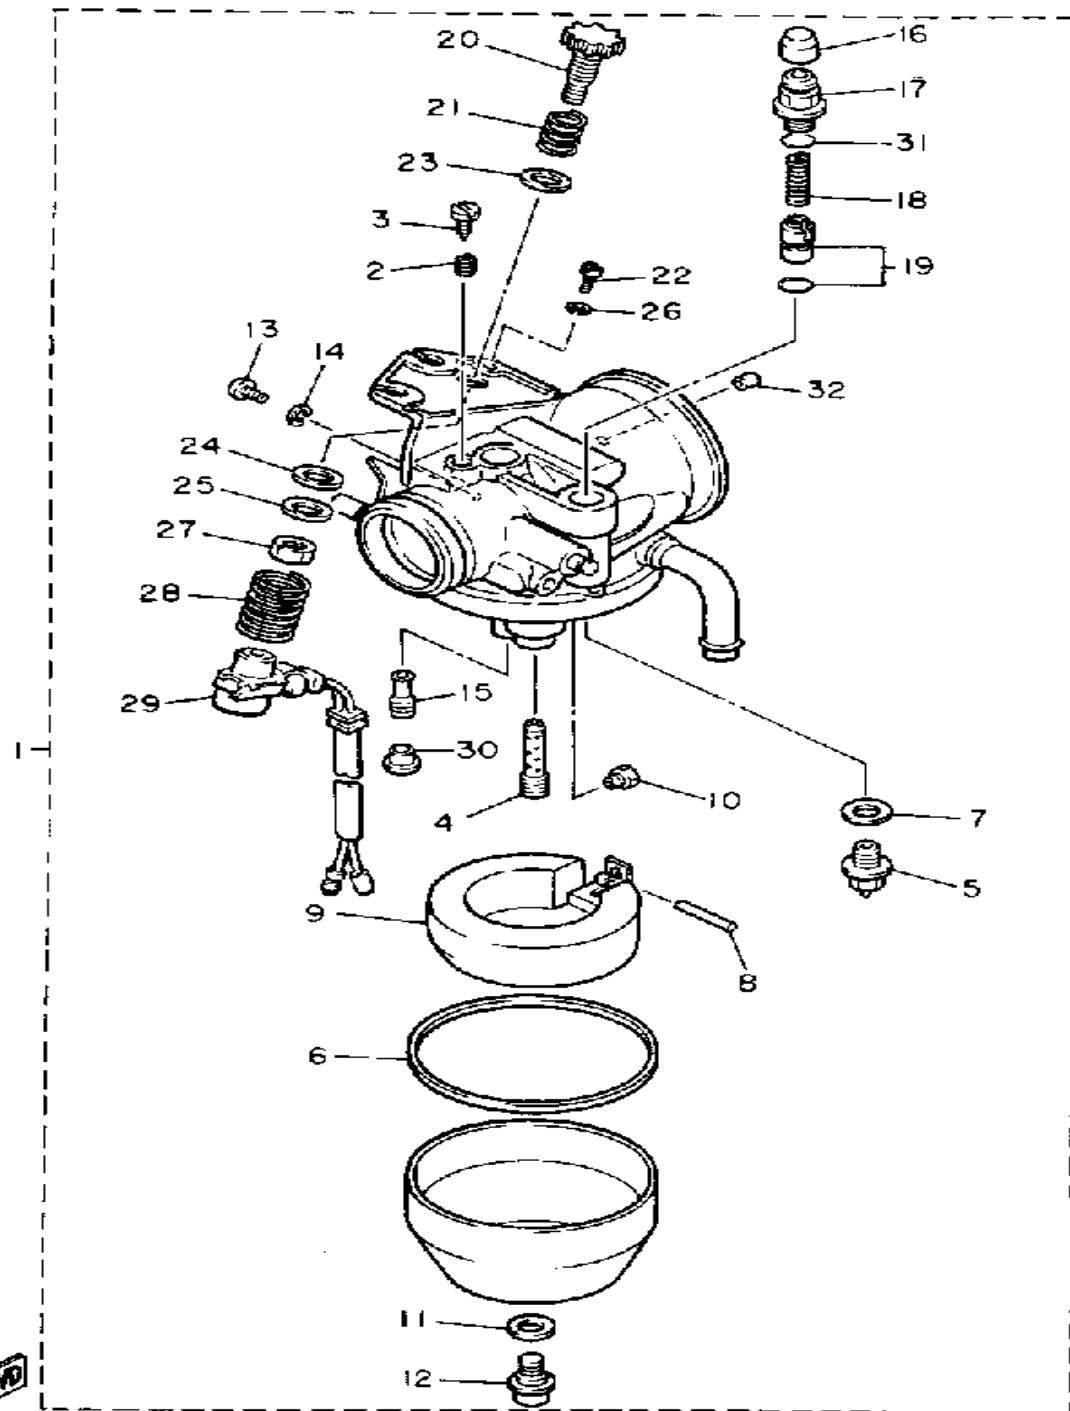

Not For Resale

www.SmallEngineDiscount.com

OIL PUMP

Ref. No.	Part Number	Description	Qty	Remarks
1	87A-13101-00-00	OIL PUMP ASSEMBLY	1	
2	93101-10090-00	. OIL SEAL	1	
3	93210-26240-00	. O-RING	1	
4	296-13124-00-00	. GEAR, WORM WHEEL	1	
5	91690-30014-00	. PIN, SPRING	1	
6	99080-07600-00	. CIRCLIP (E)	1	
7	90430-04004-00	. GASKET	1	
8	90149-04135-00	. SCREW	1	
9	98511-05020-00	SCREW, PAN HEAD	1	
10	98501-05035-00	SCREW, PAN HEAD	1	
11	90468-02025-00	CLIP	2	
12	90446-08301-00	HOSE	1	
13	50W-13178-00-00	GEAR, PUMP DRIVE	1	
14	93603-12007-00	PIN, DOWEL	1	
15	99009-19400-00	CIRCLIP	1	
16	90206-19027-00	WASHER, WAVE	1	
17	296-15644-00-00	SHIM	1	

87A110-0050

CARBURETOR

87A110-0060

Ref. No.	Part Number	Description	Qty	Remarks
1	87A-14101-00-00	CARBURETOR ASSEMBLY 1	1	
2	8Y2-14134-00-00	. SPRING, AIR ADJUST	1	
3	75G-14211-00-00	. SCREW, PILOT ADJUSTING	1	
4	87A-1495A-1B-00	. MAIN, NOZZLE	1	
5	168-14190-10-00	. NEEDLE VALVE ASSEMBLY	1	
6	85G-14126-00-00	. GASKET	1	
7	214-14195-00-00	. WASHER, NEEDLE VALVE	1	
8	7G0-14548-00-00	. PIN, FLOAT ARM	1	
9	85G-14185-01-00	. FLOAT	1	
10	3G2-14231-17-00	. JET, MAIN #85 (# 85)	1	AP
	3G2-14231-18-00	. JET, MAIN (# 90)	1	AP
	3G2-14231-19-00	. JET, POWER (# 95)	1	AP
	3G2-14231-20-00	. JET, PILOT AIR (#100)	1	AP
	3G2-1423A-68-00	. JET, MAIN 87.5 (# 87.5)	1	
	3G2-1423A-69-00	. JET, MAIN 92.5	1	
	3G2-1423A-70-00	. JET, MAIN 97.5	1	
11	256-14956-01-00	. WASHER	1	
12	7R1-14162-00-00	. BOLT, HOLDING	1	
13	98511-04006-00	. SCREW, PAN HEAD (98501-04005)	1	
14	92901-04100-00	. WASHER, SPRING	1	
15	193-14142-52-00	JET, PILOT #52.5 (# 52.5)	1	
	193-14142-55-00	JET, PILOT #55 (# 55)	1	
16	22F-14173-00-00	. COVER, PLUNGER CAP	1	
17	85G-14155-10-00	. GUIDE, CABLE	1	
18	127-14135-00-00	. SPRING, PLUNGER	1	
19	5V7-14171-00-00	. PLUNGER, STARTER	1	
20	85G-14122-00-00	. SCREW, THROTTLE	1	
21	354-14133-00-00	. SPRING, THRTL STOP	1	