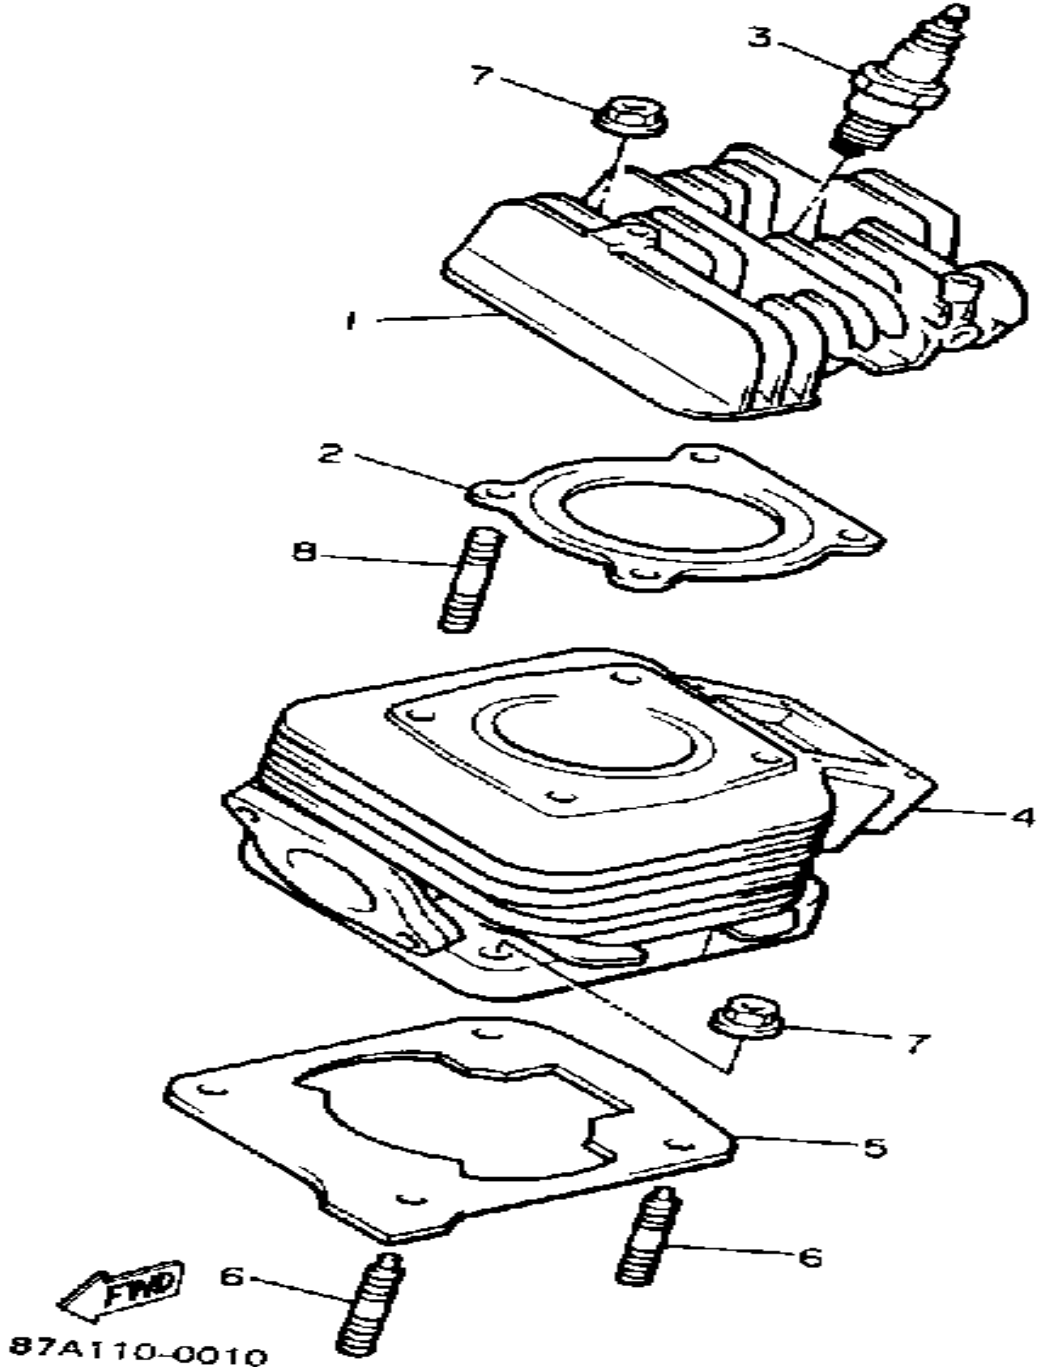

YAMAHA

GENUINE

PARTS CATALOGUE

SNOWMOBILE

Not For Resale

www.SmallEngineDiscount.com

CYLINDER

Ref. No.	Part Number	Description	Qty	Remarks
1	50W-11111-00-00	HEAD, CYLINDER 1	1	
2	87A-11181-00-00	GASKET, CYLINDER HEAD ...	1	
3	NGK-BR8HS-00-00	PLUG, SPARK	1	
4	87A-11311-00-00	CYLINDER 1	1	
5	50W-11351-00-00	GASKET, CYLINDER	1	
6	90116-08318-00	BOLT, STUD	4	
7	90179-08491-00	NUT, FLANGE	8	
8	90116-08394-00	BOLT, STUD	4	

Not For Resale

www.SmallEngineDiscount.com

CRANKSHAFT - PISTON

87B100-0020

Ref. No.	Part Number	Description	Qty	Remarks
1	87A-11400-00-00	CRANKSHAFT ASSEMBLY	1	
2	87A-11412-00-00	. CRANK 1	1	
3	50W-11681-00-00	. PIN, CRANK 1	1	
4	93310-42012-00	. BEARING, CYLINDER.# 0	1	
5	50W-11651-00-00	. ROD, CONNECTING (787-11651-10)	1	
6	87A-11422-00-00	. CRANK 2	1	
7	90209-20159-00	. WASHER	2	
8	90280-03017-00	KEY, WOODRUFF	1	
9	93306-20529-00	BEARING (B6205C4)	2	
10	93102-22419-00	OIL SEAL, SD-TYPE	1	
11	93101-25152-00	OIL SEAL, S-TYPE	1	
12	90387-161L3-00	COLLAR	1	
13	90201-160K6-00	WASHER, PLATE	1	
14	90201-166L3-00	WASHER, PLATE	1	
15	50W-11631-00-96	PISTON STD (STD)	1	
	50W-11635-00-00	PISTON 1 O/S 0.25 (0.25MM O/S)	1	
	50W-11636-00-00	PISTON 2 O/S 0.50 (0.50MM O/S)	1	
16	50W-11633-00-00	PIN, PISTON	1	
17	18G-11601-00-00	PISTON RINGSET (STD)	1	
	18G-11601-10-00	PISTON RINGSET (1ST O/S)	1	
	18G-11601-20-00	PISTON RINGSET (2ND O/S)	1	
18	93450-15090-00	CIRCLIP, INNER	2	
19	93310-21403-00	BEARING	1	
20	92990-12600-00	WASHER, PLATE	1	
21	92901-12100-00	WASHER, SPRING	1	
22	90170-12181-00	NUT	1	