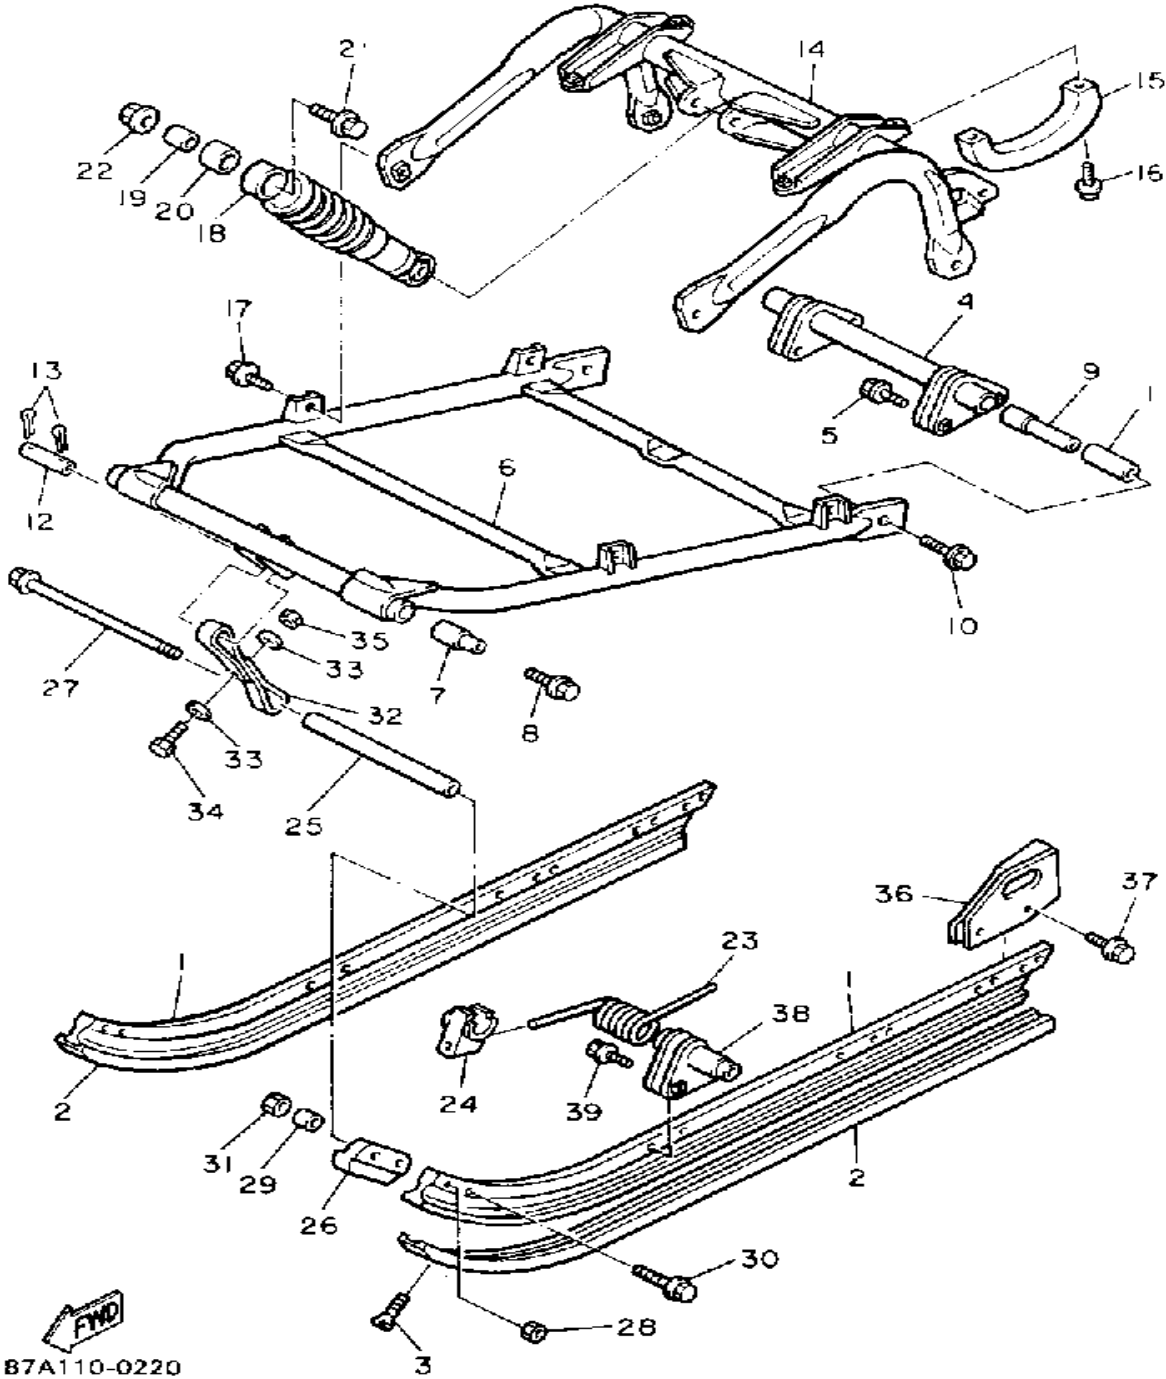

TRACK SUSPENSION 2

Ref. No.	Part Number	Description	Qty	Remarks
1	87A-47411-00-00	FRAME, SLIDING 1	2	
2	87A-47421-00-XX	SLIDING RUNNER	2	
3	90151-06010-00	SCREW, COUNTERSUNK	2	
4	87A-47416-00-00	BRACKET 2	1	
5	90105-06601-00	BOLT, WASHER BASED	6	
6	87A-47331-00-00	ARM, PIVOT 1	1	
7	85G-47465-00-00	SHAFT 1	1	
8	90109-106A2-00	BOLT	2	
9	87A-47485-00-00	SHAFT 3	1	
10	90105-10433-00	BOLT, WASHER BASED	2	
11	90387-205W7-00	COLLAR	2	
12	90387-106T4-00	COLLAR (903-87090-R0-00)	1	
13	91401-20030-00	PIN, COTTER	2	
14	87A-47417-00-00	BRACKET 3	1	
15	85X-47445-00-00	PROTECTOR	2	
16	90159-06174-00	SCREW, W/ WASHER	4	
17	90105-08485-00	BOLT, WASHER BASED	4	
18	87A-47480-00-00	SHOCK ABSORBER	1	
19	90386-14173-00	BUSH	2	
20	90387-100X3-00	COLLAR	2	
21	95822-10040-00	BOLT FLANGE	2	
22	90185-10115-00	NUT, SELF-LOCKING	2	
23	87A-47471-00-00	SPRING, FRONT 1	1	
24	8V0-47447-01-00	HOOK 2	1	
25	90387-086T3-00	COLLAR	1	
26	85G-47422-01-00	RUNNER, SLIDING 2	2	
27	95811-08190-00	BOLT, FLANGE	1	
28	95611-08200-00	NUT WASHER BSD	1	
29	90387-086T2-00	COLLAR	2	

CONTINUED ON NEXT FRAME ➤

Not For Resale
www.SmallEngineDiscount.com