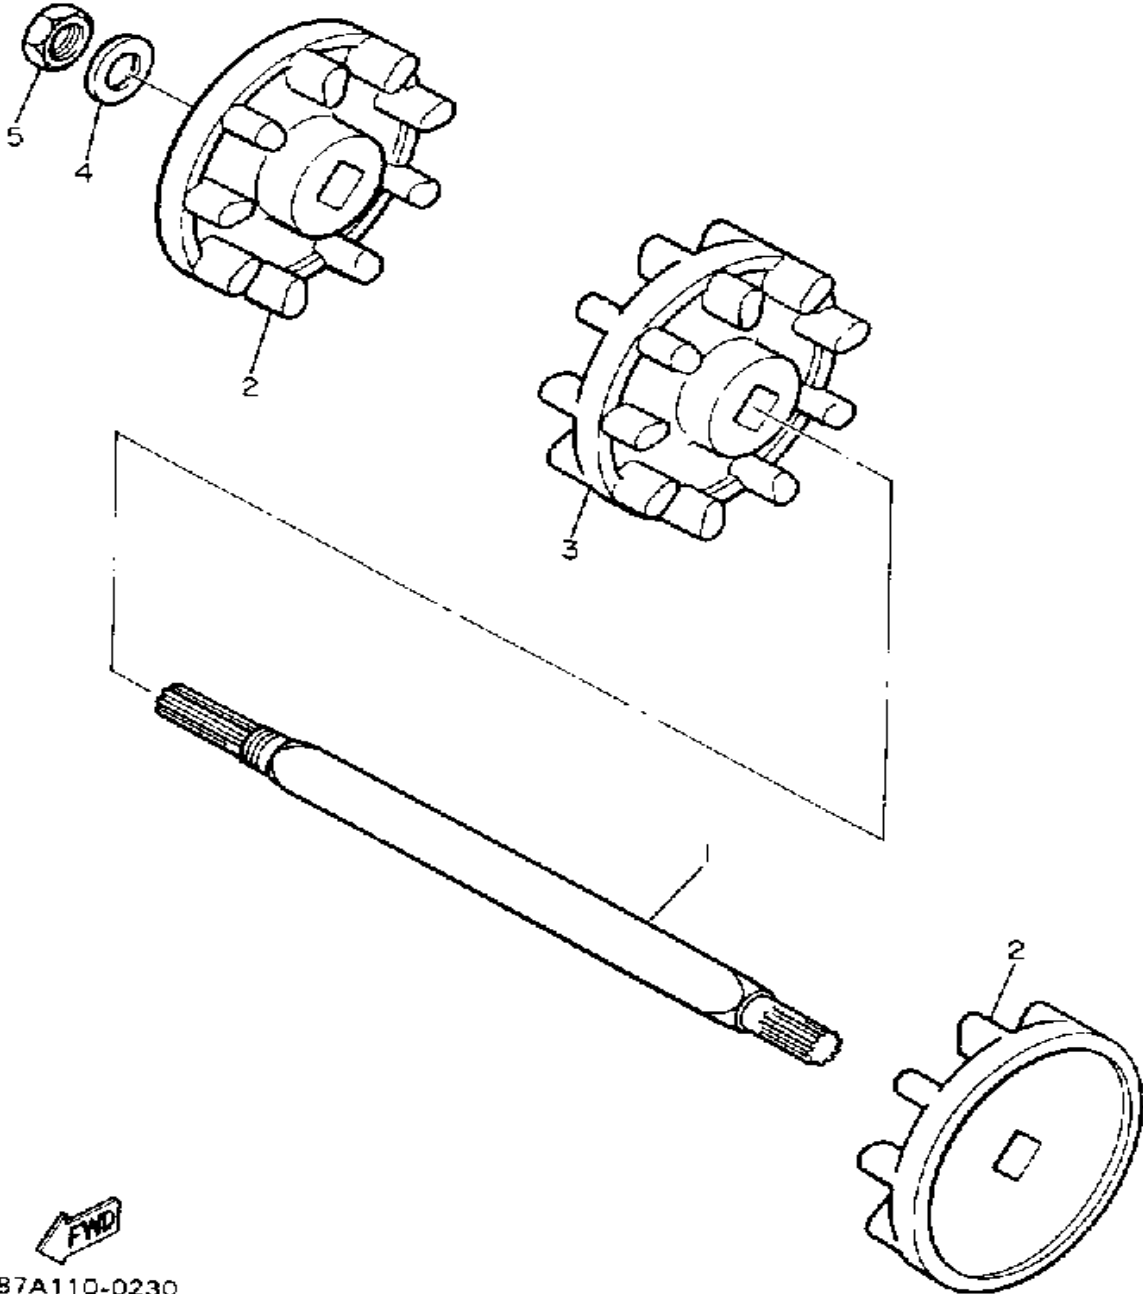

TRACK DRIVE 1

Ref. No.	Part Number	Description	Qty	Remarks
1	(87A-47511-00-00)	AXLE, FRONT	1	
2	87A-47531-00-00	WHEEL, SPROCKET 1	2	
3	8R4-47531-00-00	WHEEL, SPROCKET 1	1	
4	90208-20008-00	WASHER, CONICAL SPRING ..	1	
5	90170-20211-00	NUT	1	

87A110-0230

Not For Resale

www.SmallEngineDiscount.com