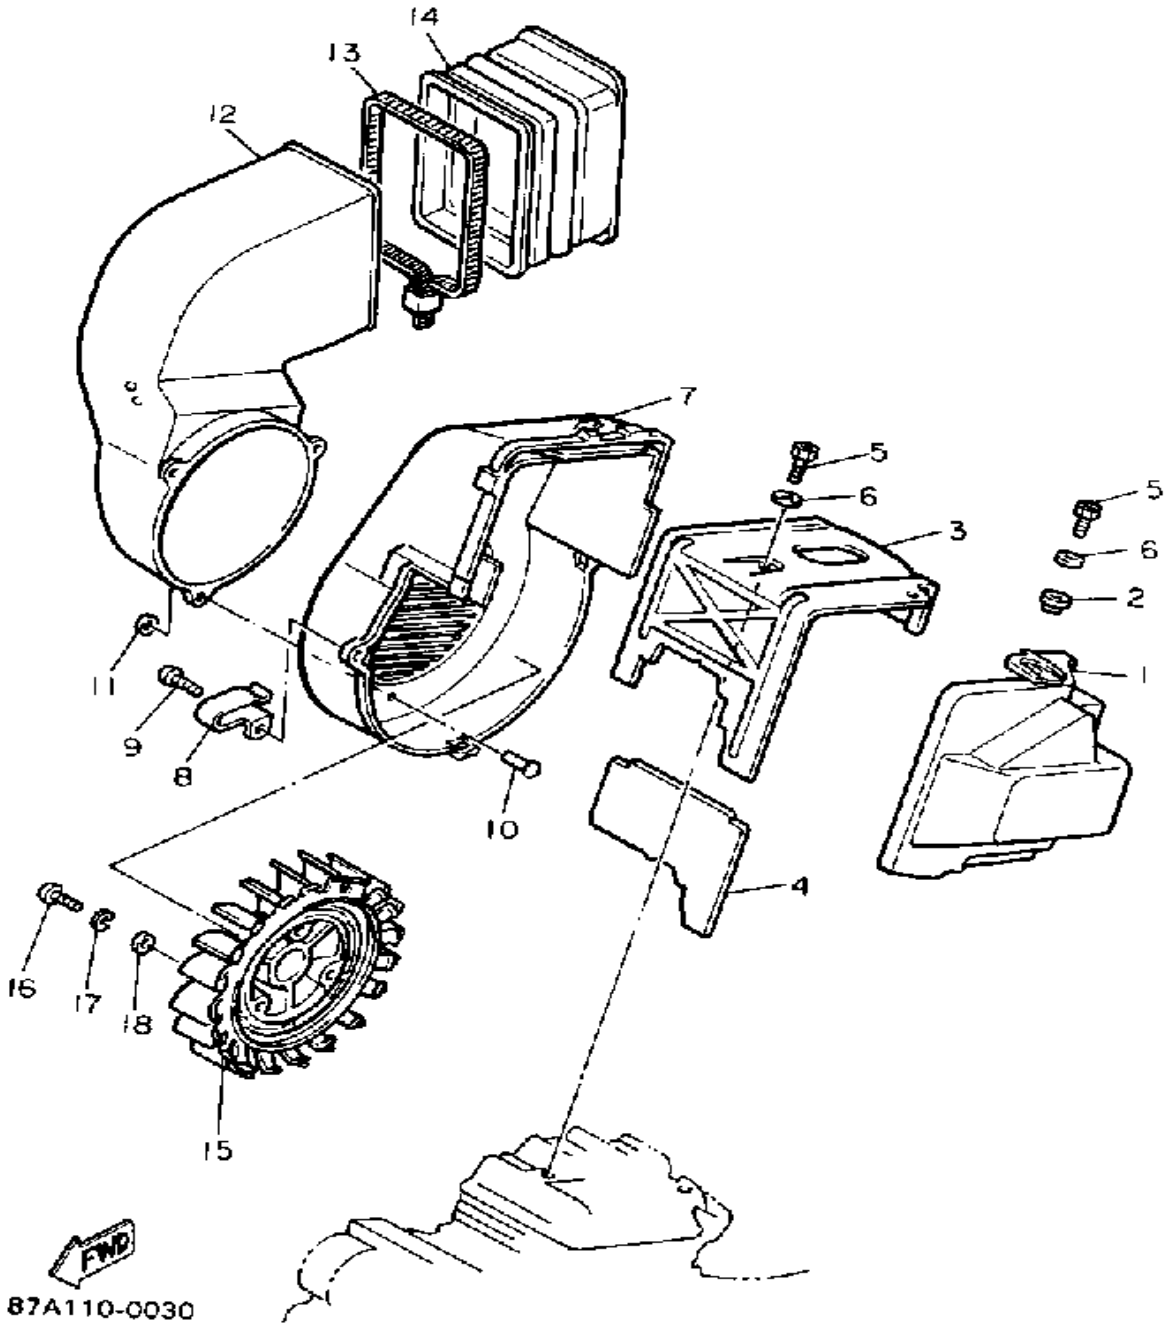

AIR SHROUD - FAN

Ref. No.	Part Number	Description	Qty	Remarks
1	87A-12651-00-00	AIR SHROUD, CYLINDER 1 ...	1	
2	90387-062M9-00	COLLAR	1	
3	50W-12652-00-00	AIR SHROUD, CYLINDER 2 ...	1	
4	50W-11162-00-00	ABSORBER 2	1	
5	97313-06016-00	BOLT, HEXAGON	2	
6	92901-06600-00	WASHER	2	
7	87A-12653-00-00	AIR SHROUD, CYLINDER 3 ...	1	
8	(90465-10164-00)	CLAMP	1	
9	98580-06020-00	SCREW	2	
10	90267-48081-00	RIVET, BLIND	3	
11	90201-057H5-00	WASHER, PLATE	3	
12	87A-12693-00-00	DUCT 3	1	
13	90464-12123-00	CLAMP	1	
14	87A-12695-00-00	JOINT 1	1	
15	50W-12611-00-00	FAN	1	
16	98580-06018-00	SCREW, PAN HEAD	3	
17	92995-06100-00	WASHER, SPRING	3	
18	92901-06600-00	WASHER	3	

Not For Resale

www.SmallEngineDiscount.com