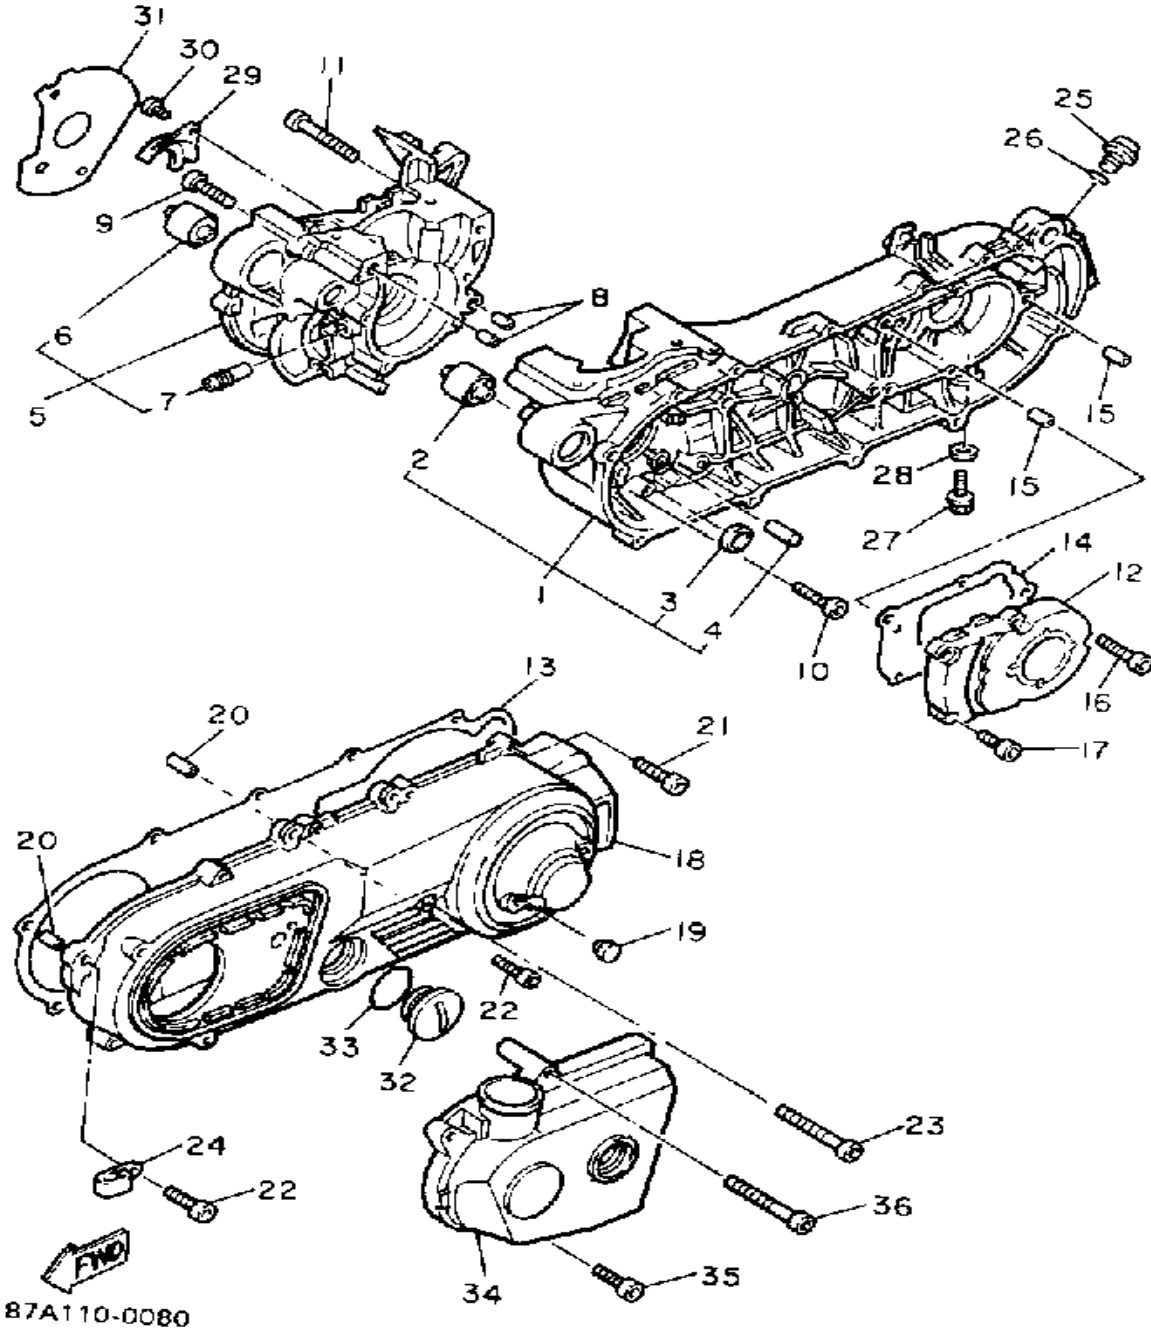

CRANKCASE

Ref. No.	Part Number	Description	Qty	Remarks
28	90201-08087-00	WASHER, PLATE	1	
29	50W-15128-00-00	HOLDER	1	
30	90157-06077-00	SCREW, PAN HEAD	1	
31	87A-15462-00-00	GASKET, CRCS CVR 3COVER 3	1	
32	90340-36078-00	PLUG, STRAIGHT SCREW	1	
33	93210-36510-00	O-RING	1	
34	87A-W1543-01-00	CRKCASE COVER ASSEMBLY	1	
35	91316-06020-00	BOLT, SOCKET HEAD	2	
36	91316-06070-00	BOLT, SOCKET HEAD	1	

Not For Resale
www.SmallEngineDiscount.com