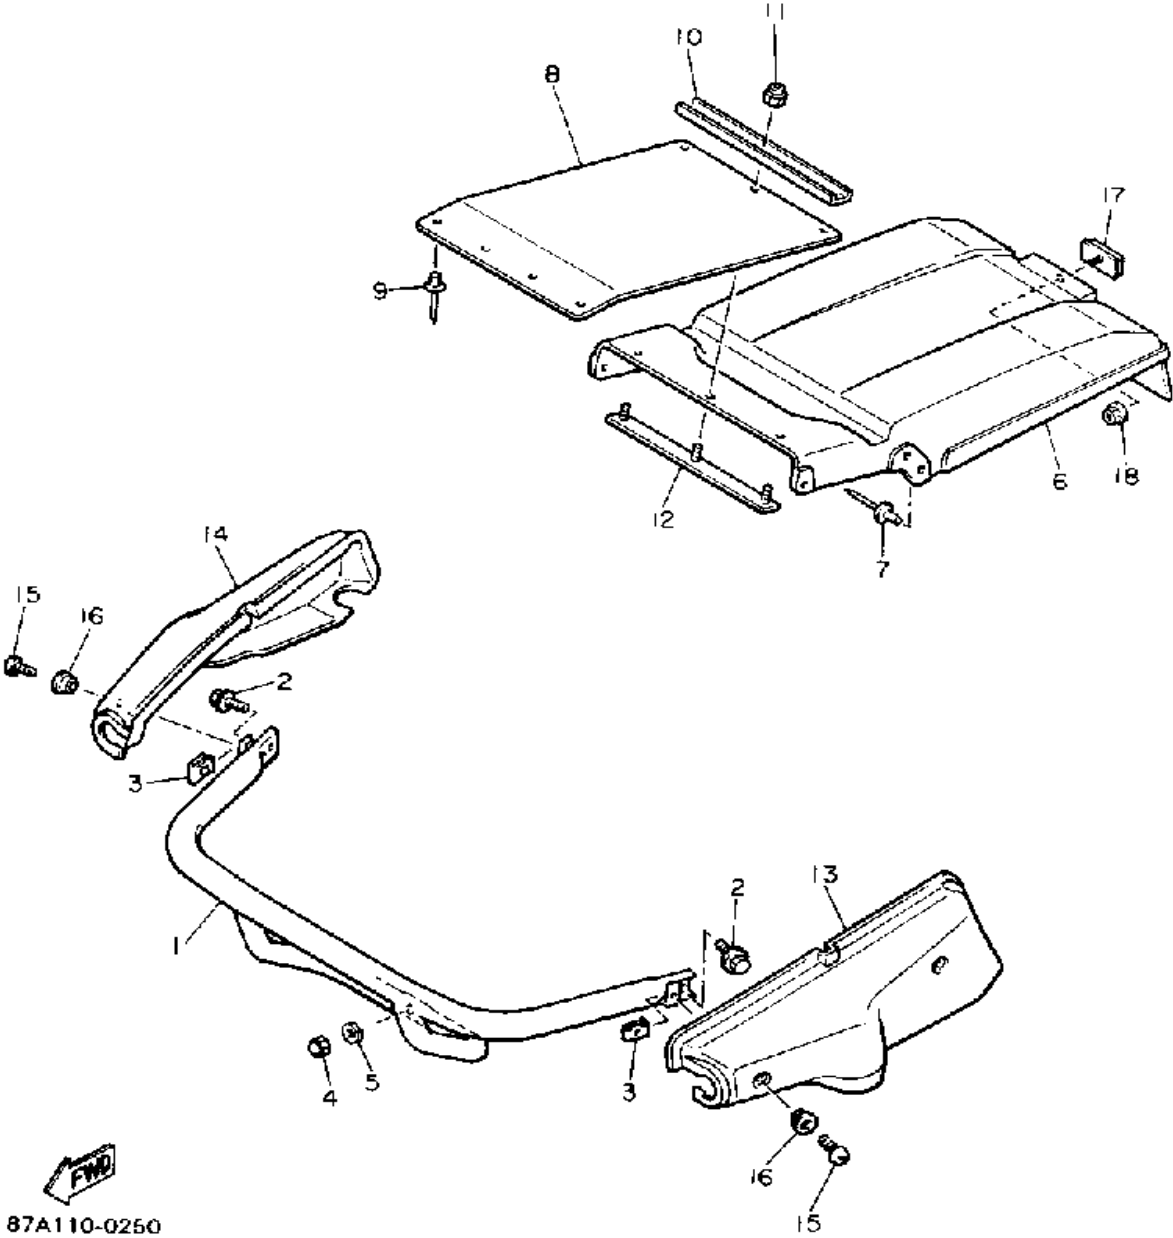

BUMPER

87A110-0250

Ref. No.	Part Number	Description	Qty	Remarks
1	87A-77511-00-00	BUMPER, FRONT 1	1	
2	95816-08016-00	BOLT, FLANGE	2	
3	90183-06053-00	NUT, SPRING	2	
4	95306-08800-00	NUT (CROWN)	1	
5	92906-08100-00	WASHER, SPRING	1	
6	85G-77564-00-00	COVER, 4	1	
7	90267-48059-00	RIVET, BLIND	4	
8	87A-77595-00-00	FLAP	1	
9	90267-48104-00	RIVET, BLIND	4	
10	85G-77594-00-00	PLATE, FLAP 2	1	
11	95706-06300-00	NUT, NYLON	3	
12	85G-77596-00-00	STOPPER, FLAP	1	
13	87A-77551-00-00	PROTECTOR 1	1	
14	87A-77552-00-00	PROTECTOR 2	1	
15	98906-06016-00	SCREW, BIND	4	
16	90387-061V4-00	COLLAR	4	
17	3Y6-85130-02-00	REAR REFLECTOR ASSEMBLY	1	
18	95701-05500-00	NUT, FLANGE	1	

Not For Resale

www.SmallEngineDiscount.com