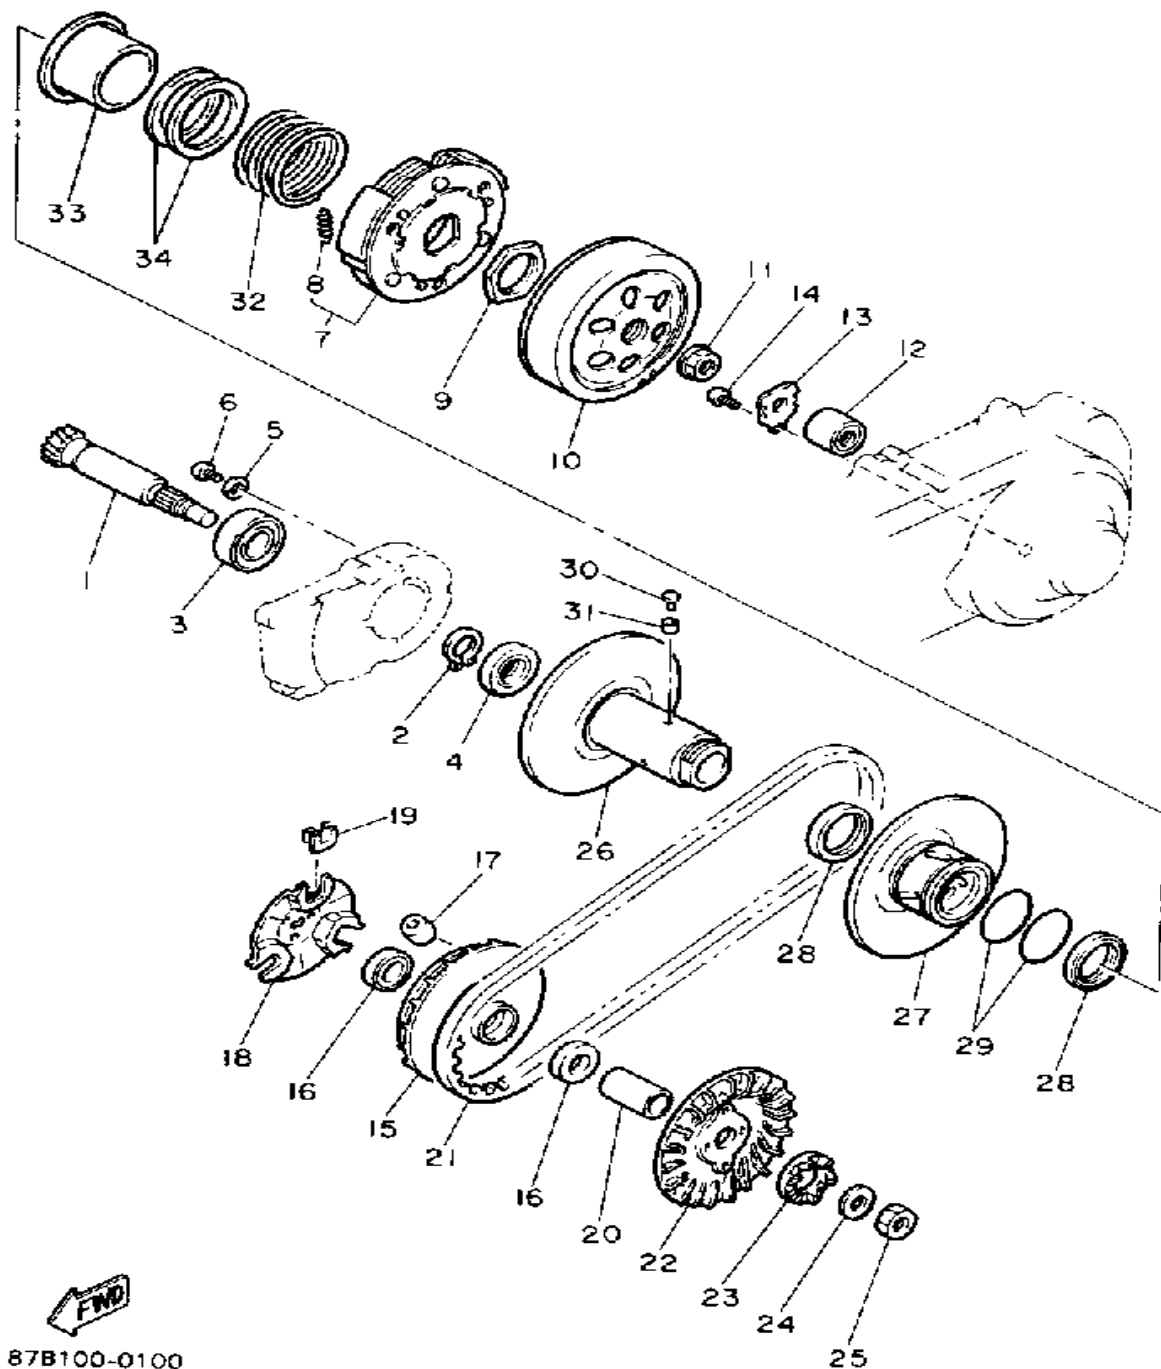

Not For Resale

www.SmallEngineDiscount.com

STARTING MOTOR

Ref. No.	Part Number	Description	Qty	Remarks
1	87B-81800-01-00	STARTING MOTOR ASSEMBLY	1	
2	87B-81801-00-00	. BRUSH SET	1	
3	87B-8183G-00-00	. CORD COMP	1	
4	87B-81861-00-00	. GASKET	1	
5	87B-81828-00-00	. BOLT 2	1	
6	90202-26166-00	WASHER, PLATE	1	
7	91316-06020-00	BOLT, SOCKET HEAD	2	
8	87B-82116-00-00	WIRE, MINUS LEAD	1	

Not For Resale
www.SmallEngineDiscount.com

GENERATOR

B7A110-0270

Ref. No.	Part Number	Description	Qty	Remarks
1	87A-85550-00-00	ROTOR ASSEMBLY	1	
2	87A-85560-00-00	BASE ASSEMBLY	1	
3	85G-81403-M1-00	. STATOR	1	
4	2JA-85580-M0-00	. COIL, PULSER	2	
5	93104-19082-00	. OIL SEAL, SO-TYPE	1	
6	98511-05025-00	. SCREW, PAN HEAD	2	
7	98580-05010-00	. SCREW, PAN HEAD	4	
8	98511-04006-00	. SCREW, PAN HEAD (98501-04005)	1	
9	92901-04100-00	. WASHER, SPRING	1	
10	98701-06014-00	SCREW, FLAT HEAD	2	

Not For Resale

www.SmallEngineDiscount.com

CLUTCH

87B100-0100

Ref. No.	Part Number	Description	Qty	Remarks
1	50W-16111-00-00	GEAR, PRI DRIVE	1	
2	99009-22400-00	CIRCLIP	1	
3	93306-00433-00	BEARING	1	
4	93102-22429-00	OIL SEAL, SD-TYPE	1	
5	90201-06412-00	WASHER, PLATE	1	
6	98580-06010-00	SCREW, PAN HEAD (92503-06010)	1	
7	87A-16620-00-00	CLUTCH CARRIER ASSEMBLY	1	
8	2YM-16626-00-00	. CLUTCH WGT SPRING	3	
	87A-16626-00-00	. CLUTCH WGT SPRING	3	
9	90170-36279-00	NUT	1	
10	4DH-16611-00-00	CLUTCH HOUSING COMP. ...	1	
11	90179-14427-00	NUT, SPEC'L SHAPE	1	
12	93399-99918-00	BEARING	1	
13	50M-15381-00-00	PLATE, BEARING COVER	1	
14	98580-06010-00	SCREW, PAN HEAD (92503-06010)	1	
15	50W-17620-01-00	PRI SLIDG SHEAVECOMP. ...	1	
16	93101-23127-00	OIL SEAL	2	
17	87A-17632-00-00	WEIGHT, CLUTCH	6	
18	50W-17623-00-00	CAM	1	
19	50W-17653-00-00	SLIDER	3	
20	90387-166L7-00	COLLAR	1	
21	50W-17641-00-00	V-BELT	1	
22	87A-17611-00-00	SHEAVE, PRI FIXED	1	
23	87A-15657-00-00	CLUTCH, ONE	1	
24	90208-12050-00	WASHER, CONICAL SPR	1	
25	95311-12700-00	NUT	1	
26	50W-17660-01-00	SECONDARY FIXED SHEAVE COMP.	1	