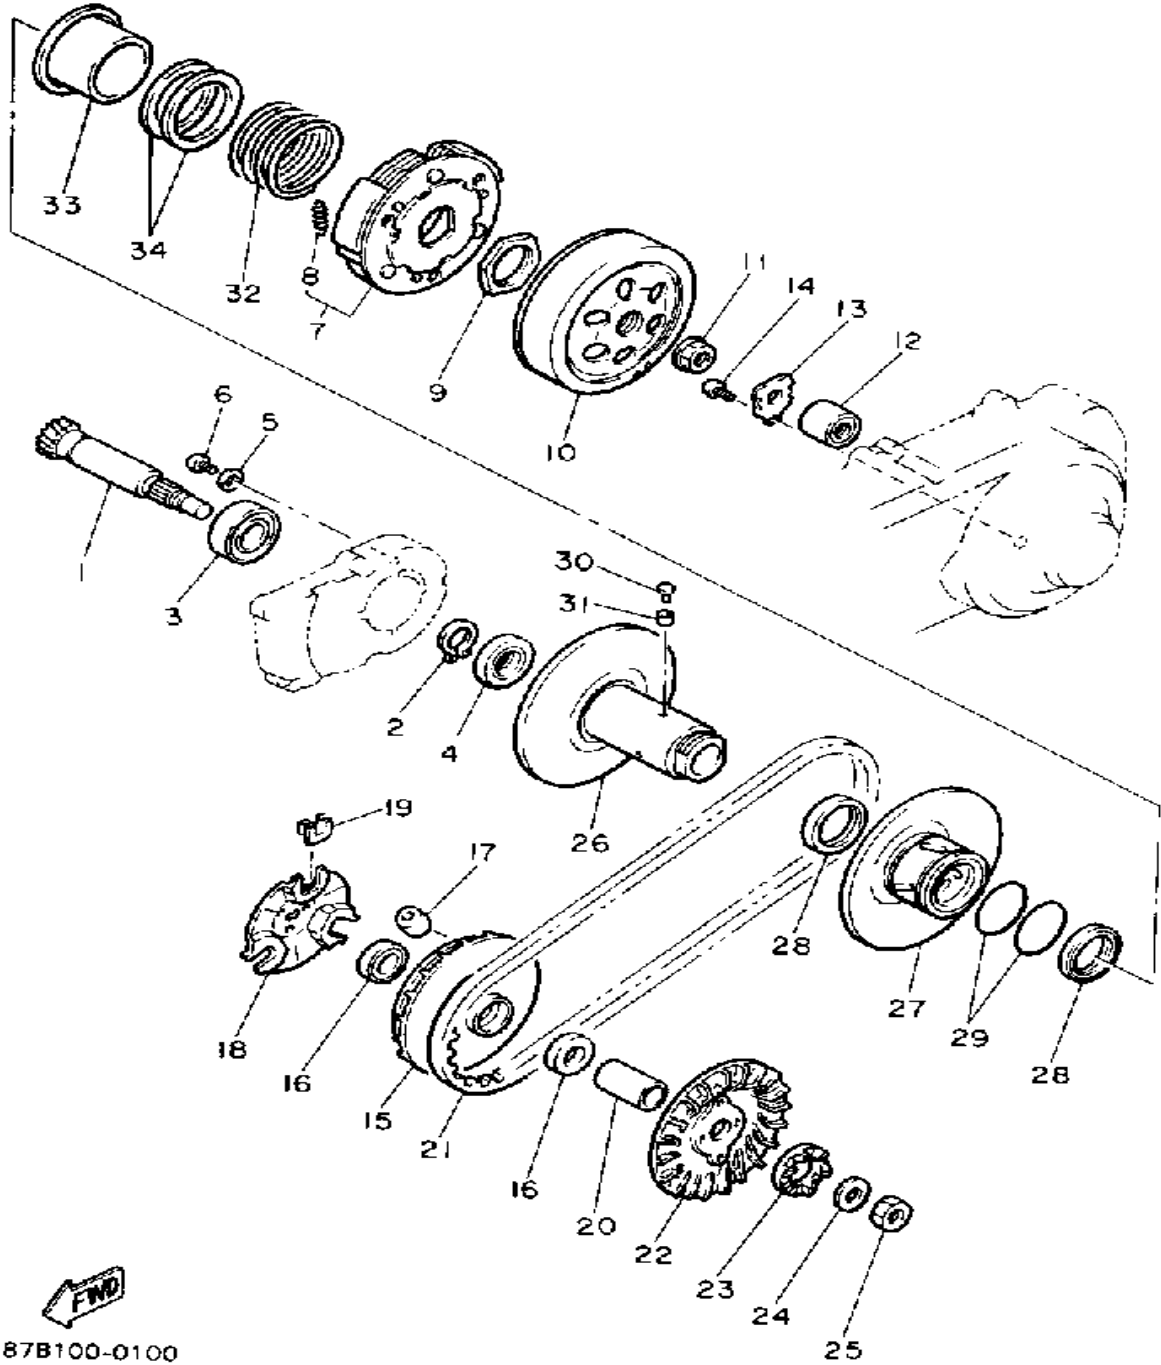

Not For Resale

www.SmallEngineDiscount.com

CLUTCH

87B100-0100

Ref. No.	Part Number	Description	Qty	Remarks
1	50W-16111-00-00	GEAR, PRI DRIVE	1	
2	99009-22400-00	CIRCLIP	1	
3	93306-00433-00	BEARING	1	
4	93102-22429-00	OIL SEAL, SD-TYPE	1	
5	90201-06412-00	WASHER, PLATE	1	
6	98580-06010-00	SCREW, PAN HEAD (92503-06010)	1	
7	87A-16620-00-00	CLUTCH CARRIER ASSEMBLY	1	
8	2YM-16626-00-00	. CLUTCH WGT SPRING	3	
	87A-16626-00-00	. CLUTCH WGT SPRING	3	
9	90170-36279-00	NUT	1	
10	4DH-16611-00-00	CLUTCH HOUSING COMP. ...	1	
11	90179-14427-00	NUT, SPEC'L SHAPE	1	
12	93399-99918-00	BEARING	1	
13	50M-15381-00-00	PLATE, BEARING COVER	1	
14	98580-06010-00	SCREW, PAN HEAD (92503-06010)	1	
15	50W-17620-01-00	PRI SLIDG SHEAVECOMP. ...	1	
16	93101-23127-00	OIL SEAL	2	
17	87A-17632-00-00	WEIGHT, CLUTCH	6	
18	50W-17623-00-00	CAM	1	
19	50W-17653-00-00	SLIDER	3	
20	90387-166L7-00	COLLAR	1	
21	50W-17641-00-00	V-BELT	1	
22	87A-17611-00-00	SHEAVE, PRI FIXED	1	
23	87A-15657-00-00	CLUTCH, ONE	1	
24	90208-12050-00	WASHER, CONICAL SPR	1	
25	95311-12700-00	NUT	1	
26	50W-17660-01-00	SECONDARY FIXED SHEAVE COMP.	1	

CONTINUED ON NEXT FRAME ►

Not For Resale
www.SmallEngineDiscount.com

CLUTCH

87B100-0100

Ref. No.	Part Number	Description	Qty	Remarks
27	87A-17670-00-00	SEC SLIDING SHEAVE	1	
28	93104-41091-00	OIL SEAL	2	
29	93210-43713-00	O-RING	2	
30	50W-17664-00-00	PIN, GUIDE	3	
31	50W-17674-00-00	COLLAR, GUIDE	3	
32	90501-551G1-00	SPRING, COMPRESSION	1	
33	50W-17684-00-00	SEAT, SECONDARY SPRING	1	
34	90201-535H6-00	WASHER, PLATE (T=2.0)	2	AP
	90201-536A1-00	WASHER, PLATE (T=1.0)	2	STD