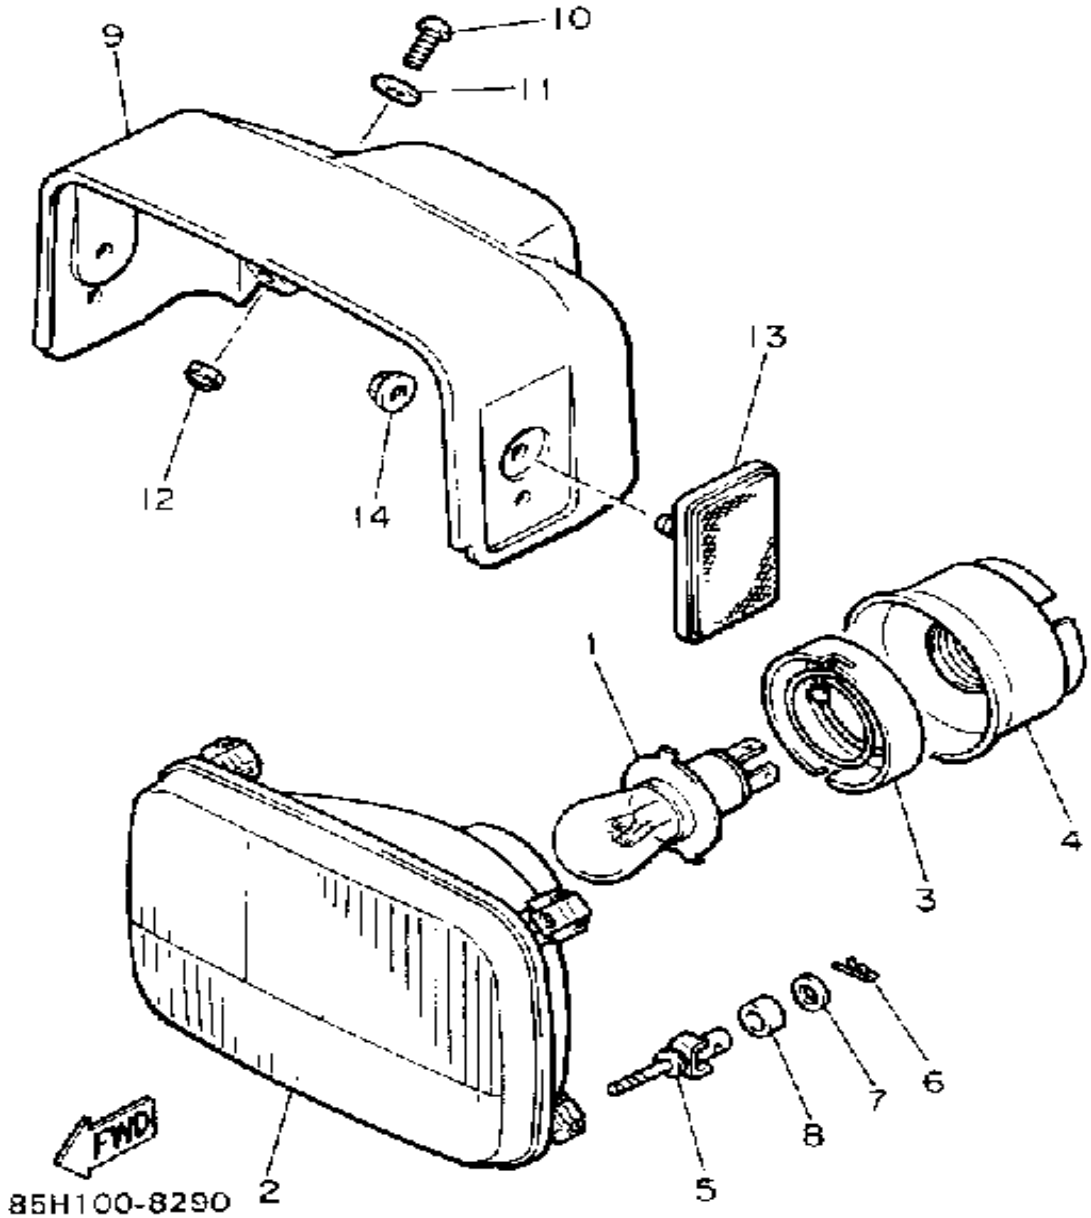

FWD
87A110-0260

Not For Resale
www.SmallEngineDiscount.com

BUMPER

87A110-0250

Ref. No.	Part Number	Description	Qty	Remarks
1	87A-77511-00-00	BUMPER, FRONT 1	1	
2	95816-08016-00	BOLT, FLANGE	2	
3	90183-06053-00	NUT, SPRING	2	
4	95306-08800-00	NUT (CROWN)	1	
5	92906-08100-00	WASHER, SPRING	1	
6	85G-77564-00-00	COVER, 4	1	
7	90267-48059-00	RIVET, BLIND	4	
8	87A-77595-00-00	FLAP	1	
9	90267-48104-00	RIVET, BLIND	4	
10	85G-77594-00-00	PLATE, FLAP 2	1	
11	95706-06300-00	NUT, NYLON	3	
12	85G-77596-00-00	STOPPER, FLAP	1	
13	87A-77551-00-00	PROTECTOR 1	1	
14	87A-77552-00-00	PROTECTOR 2	1	
15	98906-06016-00	SCREW, BIND	4	
16	90387-061V4-00	COLLAR	4	
17	3Y6-85130-02-00	REAR REFLECTOR ASSEMBLY	1	
18	95701-05500-00	NUT, FLANGE	1	

Not For Resale

www.SmallEngineDiscount.com

HEADLIGHT

Ref. No.	Part Number	Description	Qty	Remarks
1	8A7-84314-00-00	BULB (12V-60/60W)	1	
2	85G-84320-00-00	LENS ASSEMBLY	1	
3	8A7-84312-00-00	HOLDER, SOCKET	1	
4	8A7-84397-01-00	COVER, SOCKET	1	
5	8V0-84331-00-00	SCREW, RIM ADJUSTING	4	
6	8V0-84374-00-00	CLIP	4	
7	8V0-84327-00-00	WASHER, SPECIAL	4	
8	8V0-84366-00-00	DAMPER, HEADLIGHT 1	4	
9	85G-84311-00-00	BODY, HEADLIGHT	1	
10	98506-06035-00	SCREW, PAN HEAD	2	
11	92906-06200-00	WASHER	2	
12	95706-06300-00	NUT, NYLON	2	
13	23V-85110-00-00	REFLECTOR ASSEMBLY	2	
14	95701-05500-00	NUT, FLANGE	2	