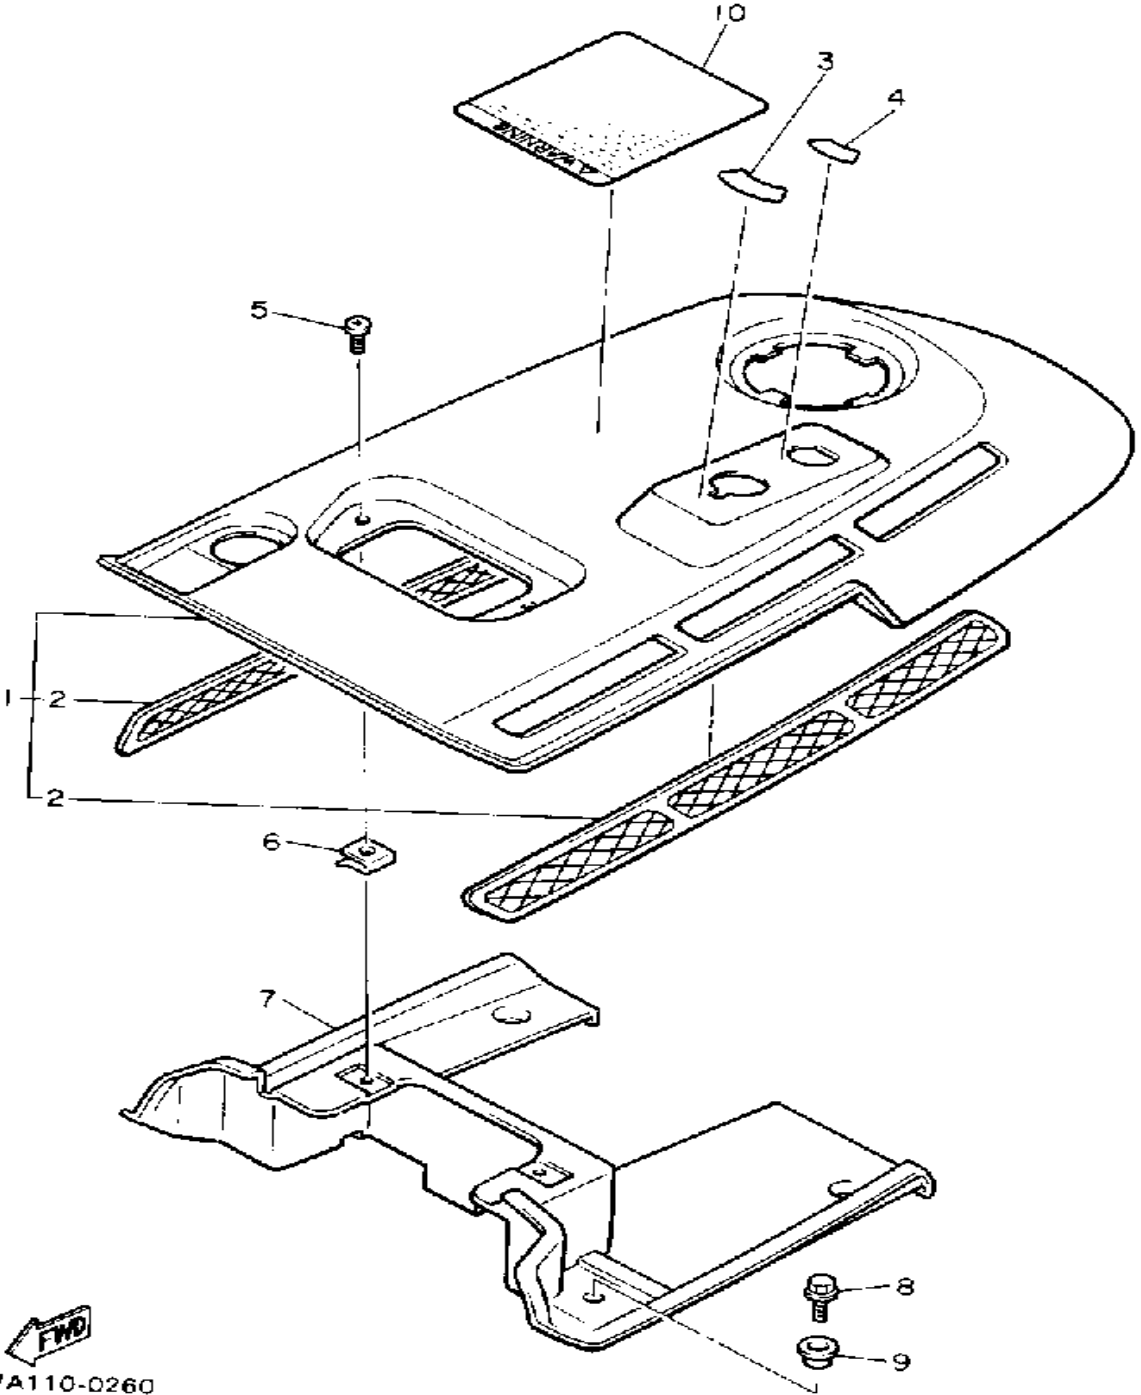

INSTRUMENT PANEL

Ref. No.	Part Number	Description	Qty	Remarks
1	87A-77710-00-00	INSTRUMNT PNL ASSEMBLY	1	
2	87A-77731-01-00	. SHIELD 1	2	
3	8Y7-77741-00-00	INDICATOR 1	1	
4	8K4-77742-00-00	INDICATOR 2	1	
5	97706-60016-00	SCREW, TAPPING	2	
6	90183-06041-00	NUT, SPRING	2	
7	87A-77712-00-00	PANEL, INSTRUMENT	1	
8	95816-06012-00	BOLT, FLANGE	2	
9	90387-062M9-00	COLLAR	2	
10	87A-77761-00-00	LABEL, WARNING 1	1	

FWD
87A110-0260

Not For Resale
www.SmallEngineDiscount.com