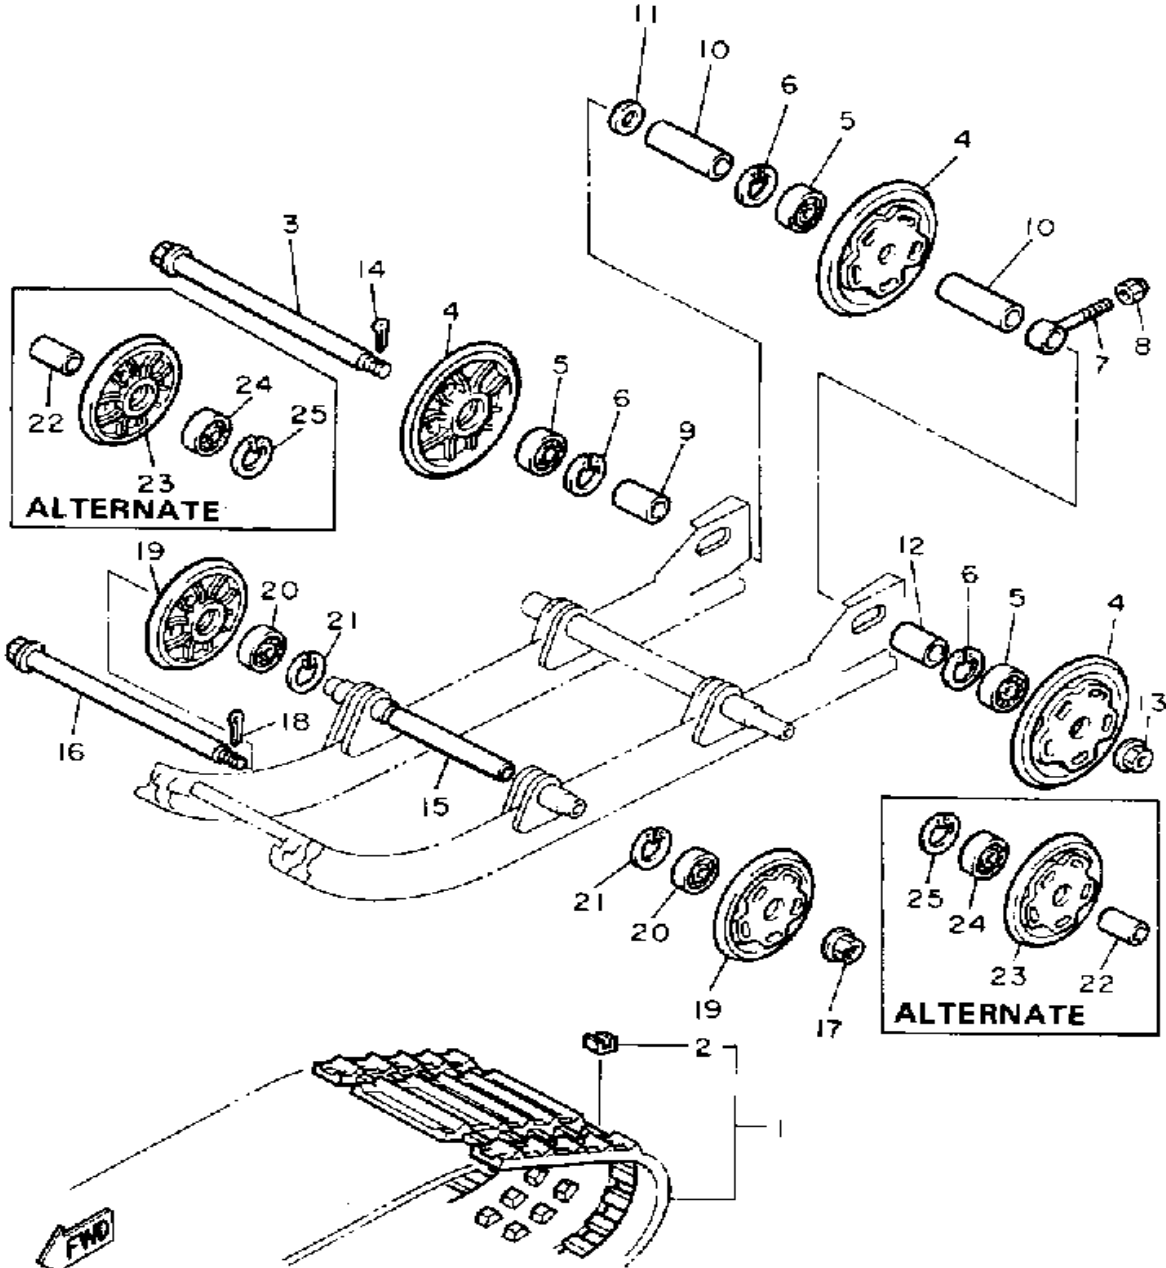

Not For Resale
www.SmallEngineDiscount.com

TRACK DRIVE 1

Ref. No.	Part Number	Description	Qty	Remarks
1	(87A-47511-00-00)	AXLE, FRONT	1	
2	87A-47531-00-00	WHEEL, SPROCKET 1	2	
3	8R4-47531-00-00	WHEEL, SPROCKET 1	1	
4	90208-20008-00	WASHER, CONICAL SPRING ..	1	
5	90170-20211-00	NUT	1	

87A110-0230

Not For Resale

www.SmallEngineDiscount.com

TRACK SUSPENSION 1

87A110-0210

Ref. No.	Part Number	Description	Qty	Remarks
1	87A-47110-00-00	TRACK ASSEMBLY	1	
2	85G-47113-00-00	. PLATE, RNFCMNT	44	
3	85G-47521-00-00	AXLE, REAR	1	
4	8U7-47320-00-00	SUSPENSION WHEEL COMP.	3	
5	93306-00441-00	BEARING (89A) (B6004RS)	3	
6	99009-42500-00	CIRCLIP	3	
7	85G-47479-00-00	COLLAR 3	2	
8	95701-10300-00	NUT, FLANGE (95702-10300)	2	
9	90387-206T7-00	COLLAR	1	
10	90387-206V2-00	COLLAR	2	
11	90201-20279-00	WASHER, PLATE	1	
12	90387-204U6-00	COLLAR	1	
13	95601-14200-00	NUT, U	1	
14	91401-30030-00	PIN, COTTER	1	
15	90387-161W5-00	COLLAR	1	
16	87A-47487-00-00	SHAFT 5	1	
17	95601-14200-00	NUT, U	1	
18	91401-30030-00	PIN, COTTER	1	
19	87M-47320-00-00	SUSPENSION WHEEL COMP.	2	
20	93306-00441-00	BEARING (89A) (B6004RS)	2	
21	99009-42500-00	CIRCLIP	2	
22	90387-201W7-00	COLLAR	2	
23	87M-47320-00-00	SUSPENSION WHEEL COMP.	2	
24	93306-00441-00	BEARING (89A) (B6004RS)	2	AP
25	99009-42500-00	CIRCLIP	2	AP