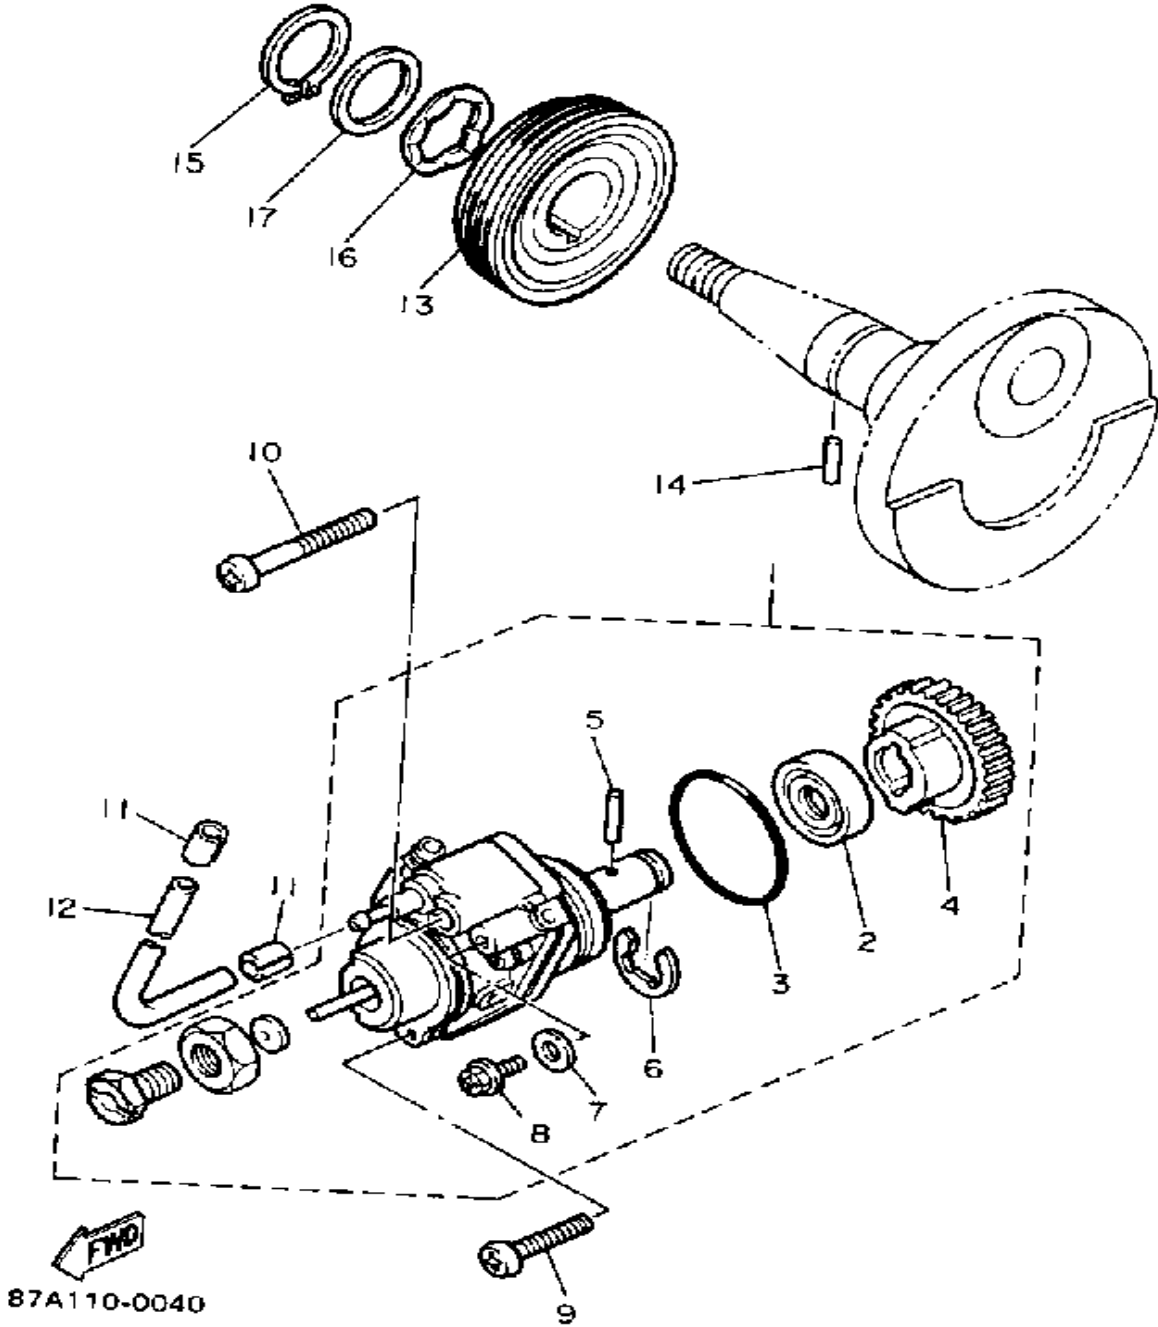

CONTINUED ON NEXT FRAME ►

Not For Resale
www.SmallEngineDiscount.com

CRANKCASE

Ref. No.	Part Number	Description	Qty	Remarks
28	90201-08087-00	WASHER, PLATE	1	
29	50W-15128-00-00	HOLDER	1	
30	90157-06077-00	SCREW, PAN HEAD	1	
31	87A-15462-00-00	GASKET, CRCS CVR 3COVER 3	1	
32	90340-36078-00	PLUG, STRAIGHT SCREW	1	
33	93210-36510-00	O-RING	1	
34	87A-W1543-01-00	CRKCASE COVER ASSEMBLY	1	
35	91316-06020-00	BOLT, SOCKET HEAD	2	
36	91316-06070-00	BOLT, SOCKET HEAD	1	

Not For Resale
www.SmallEngineDiscount.com

AIR SHROUD - FAN

Ref. No.	Part Number	Description	Qty	Remarks
1	87A-12651-00-00	AIR SHROUD, CYLINDER 1 ...	1	
2	90387-062M9-00	COLLAR	1	
3	50W-12652-00-00	AIR SHROUD, CYLINDER 2 ...	1	
4	50W-11162-00-00	ABSORBER 2	1	
5	97313-06016-00	BOLT, HEXAGON	2	
6	92901-06600-00	WASHER	2	
7	87A-12653-00-00	AIR SHROUD, CYLINDER 3 ...	1	
8	(90465-10164-00)	CLAMP	1	
9	98580-06020-00	SCREW	2	
10	90267-48081-00	RIVET, BLIND	3	
11	90201-057H5-00	WASHER, PLATE	3	
12	87A-12693-00-00	DUCT 3	1	
13	90464-12123-00	CLAMP	1	
14	87A-12695-00-00	JOINT 1	1	
15	50W-12611-00-00	FAN	1	
16	98580-06018-00	SCREW, PAN HEAD	3	
17	92995-06100-00	WASHER, SPRING	3	
18	92901-06600-00	WASHER	3	

Not For Resale

www.SmallEngineDiscount.com

OIL PUMP

Ref. No.	Part Number	Description	Qty	Remarks
1	87A-13101-00-00	OIL PUMP ASSEMBLY	1	
2	93101-10090-00	. OIL SEAL	1	
3	93210-26240-00	. O-RING	1	
4	296-13124-00-00	. GEAR, WORM WHEEL	1	
5	91690-30014-00	. PIN, SPRING	1	
6	99080-07600-00	. CIRCLIP (E)	1	
7	90430-04004-00	. GASKET	1	
8	90149-04135-00	. SCREW	1	
9	98511-05020-00	SCREW, PAN HEAD	1	
10	98501-05035-00	SCREW, PAN HEAD	1	
11	90468-02025-00	CLIP	2	
12	90446-08301-00	HOSE	1	
13	50W-13178-00-00	GEAR, PUMP DRIVE	1	
14	93603-12007-00	PIN, DOWEL	1	
15	99009-19400-00	CIRCLIP	1	
16	90206-19027-00	WASHER, WAVE	1	
17	296-15644-00-00	SHIM	1	