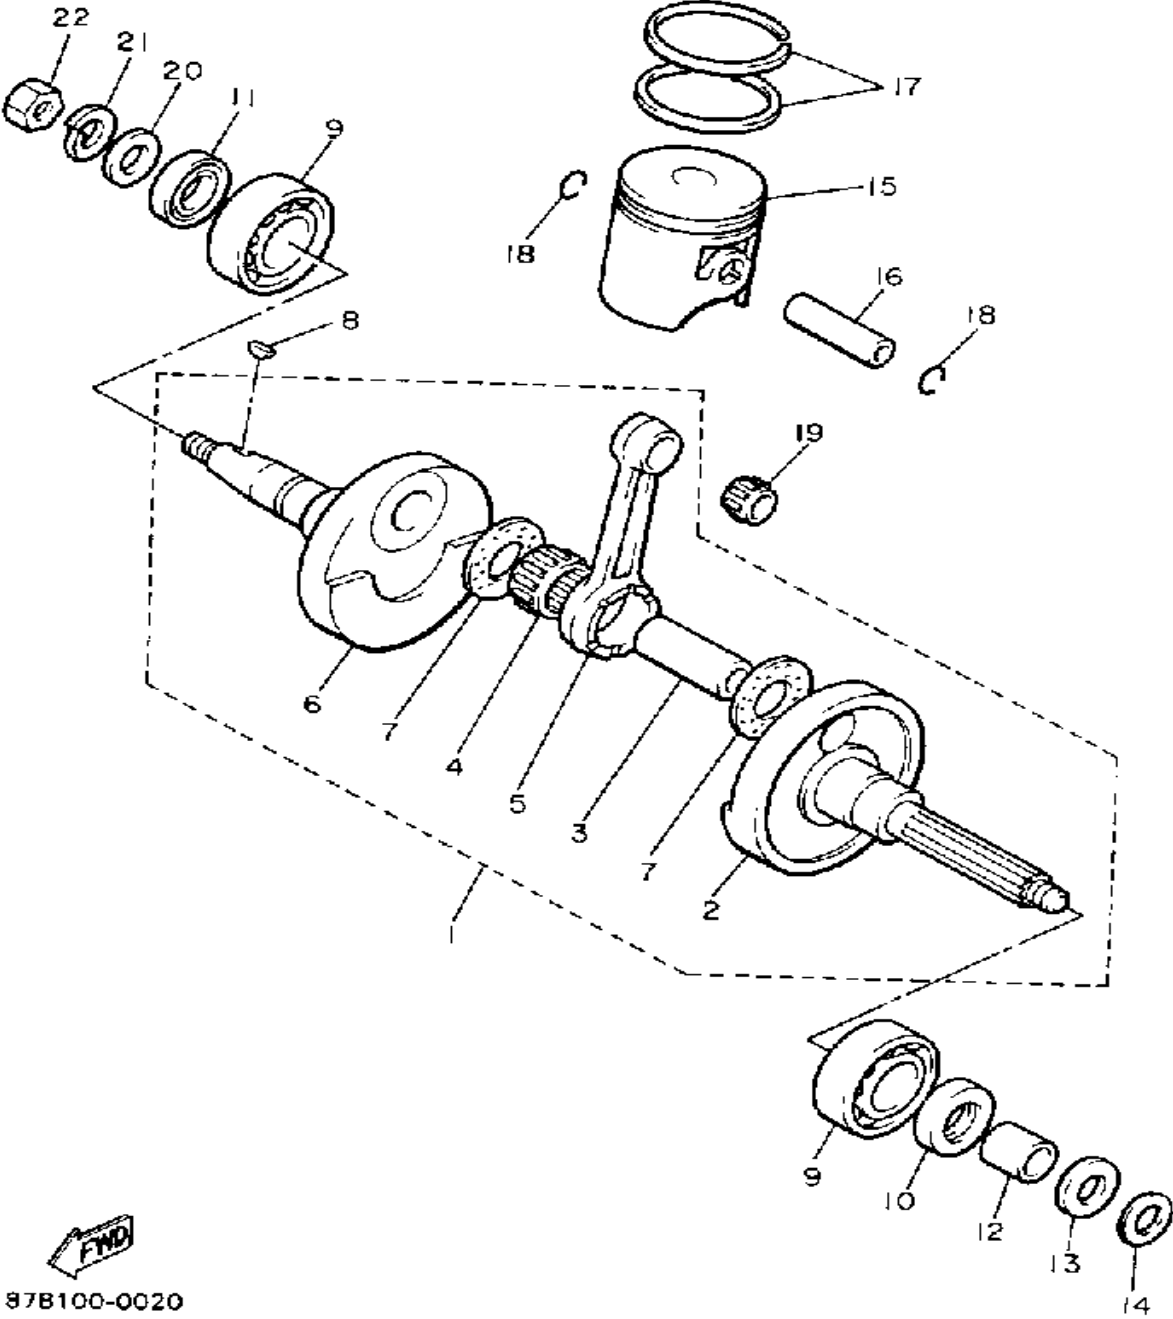

YAMAHA

GENUINE

PARTS CATALOGUE

SNOWMOBILE

Not For Resale

www.SmallEngineDiscount.com

CYLINDER

Ref. No.	Part Number	Description	Qty	Remarks
1	50W-11111-00-00	HEAD, CYLINDER 1	1	
2	87A-11181-00-00	GASKET, CYLINDER HEAD ...	1	
3	NGK-BR8HS-00-00	PLUG, SPARK	1	
4	87A-11311-00-00	CYLINDER 1	1	
5	50W-11351-00-00	GASKET, CYLINDER	1	
6	90116-08318-00	BOLT, STUD	4	
7	90179-08491-00	NUT, FLANGE	8	
8	90116-08394-00	BOLT, STUD	4	

Not For Resale

www.SmallEngineDiscount.com

CRANKSHAFT - PISTON

87B100-0020

Ref. No.	Part Number	Description	Qty	Remarks
1	87A-11400-00-00	CRANKSHAFT ASSEMBLY	1	
2	87A-11412-00-00	. CRANK 1	1	
3	50W-11681-00-00	. PIN, CRANK 1	1	
4	93310-42012-00	. BEARING, CYLINDER.# 0	1	
5	50W-11651-00-00	. ROD, CONNECTING (787-11651-10)	1	
6	87A-11422-00-00	. CRANK 2	1	
7	90209-20159-00	. WASHER	2	
8	90280-03017-00	KEY, WOODRUFF	1	
9	93306-20529-00	BEARING (B6205C4)	2	
10	93102-22419-00	OIL SEAL, SD-TYPE	1	
11	93101-25152-00	OIL SEAL, S-TYPE	1	
12	90387-161L3-00	COLLAR	1	
13	90201-160K6-00	WASHER, PLATE	1	
14	90201-166L3-00	WASHER, PLATE	1	
15	50W-11631-00-96	PISTON STD (STD)	1	
	50W-11635-00-00	PISTON 1 O/S 0.25 (0.25MM O/S)	1	
	50W-11636-00-00	PISTON 2 O/S 0.50 (0.50MM O/S)	1	
16	50W-11633-00-00	PIN, PISTON	1	
17	18G-11601-00-00	PISTON RINGSET (STD)	1	
	18G-11601-10-00	PISTON RINGSET (1ST O/S)	1	
	18G-11601-20-00	PISTON RINGSET (2ND O/S)	1	
18	93450-15090-00	CIRCLIP, INNER	2	
19	93310-21403-00	BEARING	1	
20	92990-12600-00	WASHER, PLATE	1	
21	92901-12100-00	WASHER, SPRING	1	
22	90170-12181-00	NUT	1	