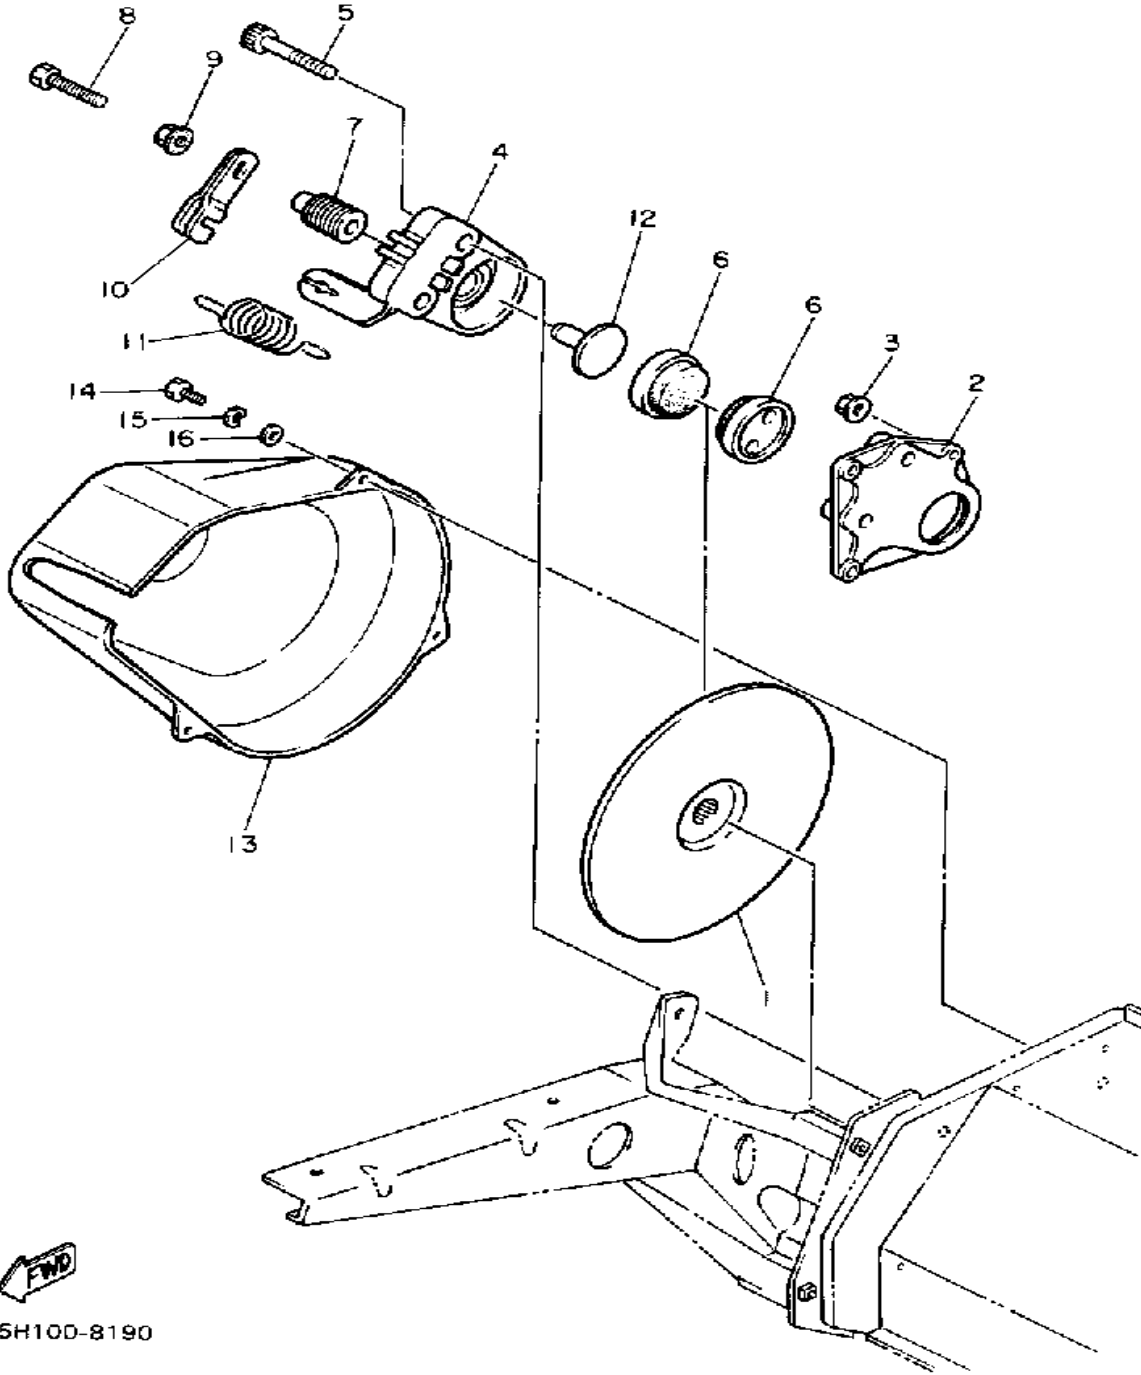

BRAKE

Ref. No.	Part Number	Description	Qty	Remarks
1	85G-25711-00-00	DISC, BRAKE	1	
2	85G-25741-00-00	BODY, CALIPER 2	1	
3	95601-08200-00	NUT, U	3	
4	8K4-25731-00-00	BODY, CALIPER 1	1	
5	91311-10035-00	BOLT, SOCKET HEAD	2	
6	84X-25811-01-00	PAD, CALIPER 2	2	
7	878-25728-00-00	CAM	1	
8	90101-08499-00	BOLT	1	
9	95701-08500-00	NUT, FLANGE	1	
10	878-25726-00-00	LEVER, BRAKE	1	
11	90501-23337-00	SPRING, COMPRESSION	1	
12	878-25733-00-00	PLATE, BACK UP	1	
13	85G-25715-00-00	COVER 1	1	
14	97026-06012-00	BOLT	3	
15	92906-06100-00	WASHER, SPRING	3	
16	92906-06600-00	WASHER	3	

85H100-8190

Property of www.SmallEngineDiscount.com - Not for Resale