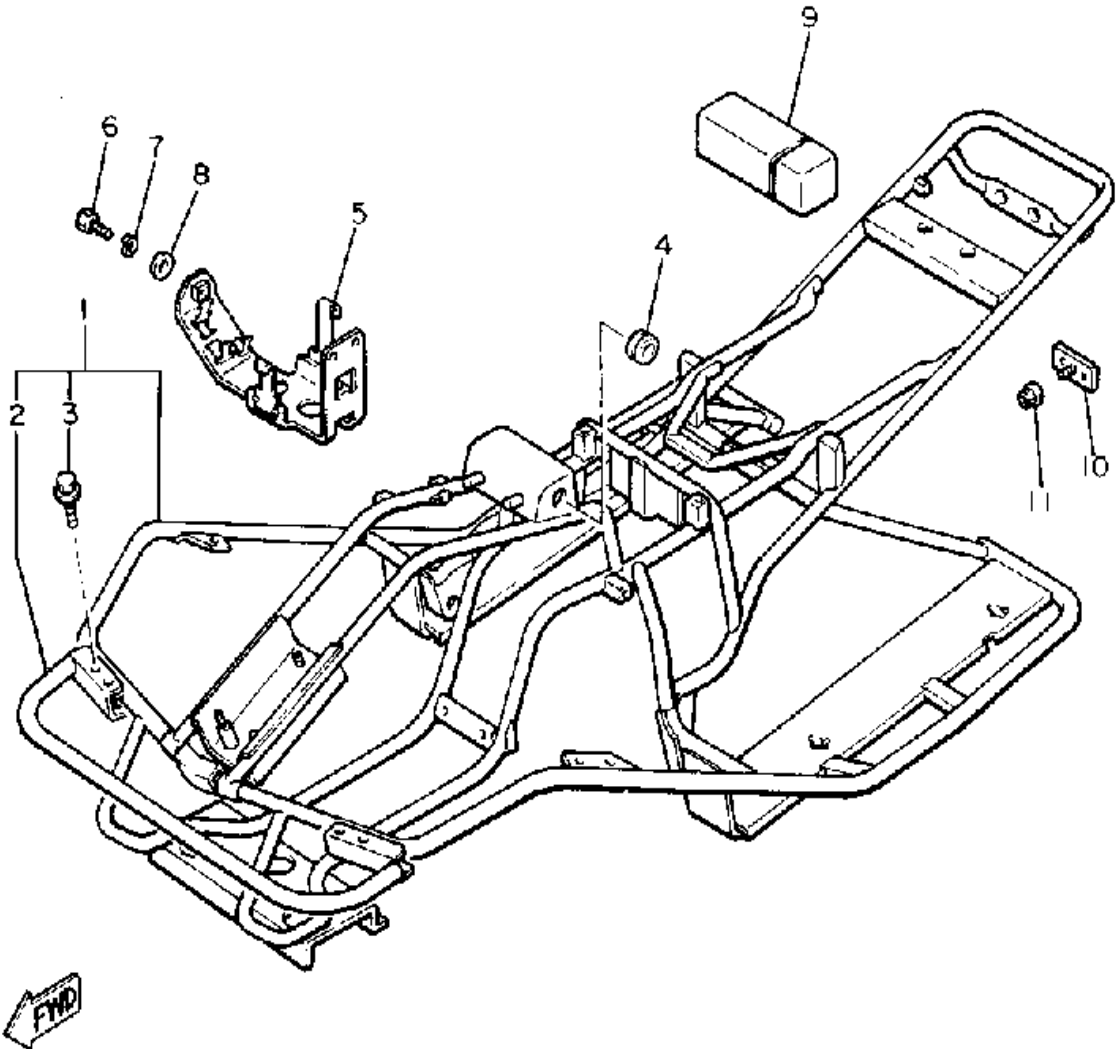

FRAME

85H100-B140

Ref. No.	Part Number	Description	Qty	Remarks
1	85H-21910-01-00	FRAME	1	
2	85G-77511-09-00	. BUMPER, FRONT 1	1	
3	97022-08040-00	. BOLT (83L)	4	
4	90480-13163-00	GROMMET	1	
5	85H-2199G-00-00	BRACKET, BATTERY	1	
6	97016-06016-00	BOLT	3	
7	92906-06100-00	WASHER, SPRING	3	
8	92906-06600-00	WASHER	3	
9	85G-28100-00-00	TOOL KIT	1	
10	3Y6-85130-02-00	REAR REFLECTOR ASSEMBLY	1	
11	95701-05500-00	NUT, FLANGE	1	

Property of www.SmallEngineDiscount.com - Not for Resale

B10