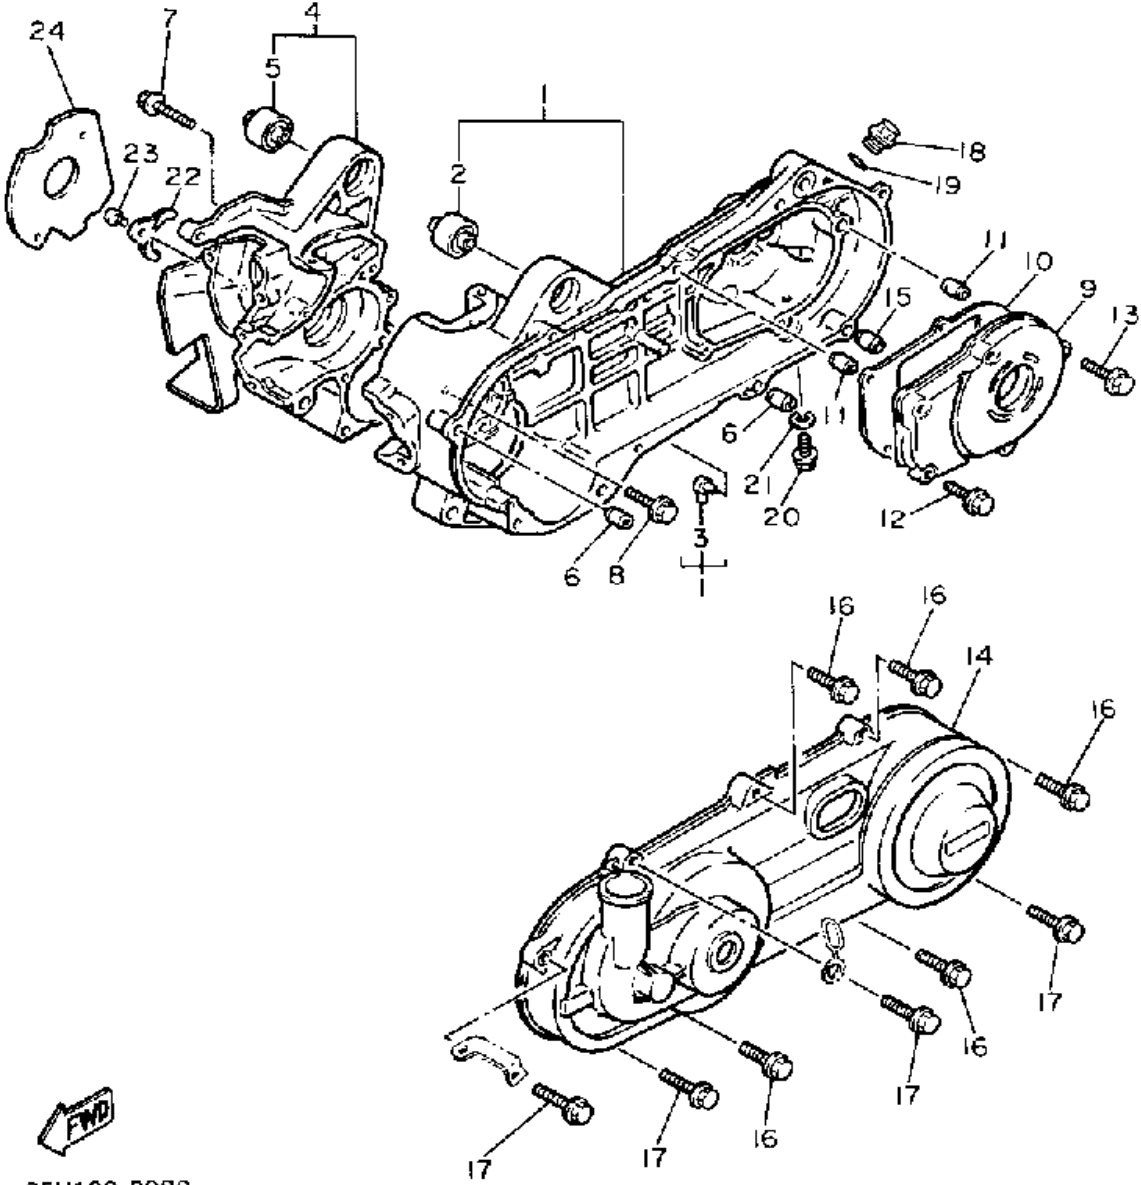

CRANKCASE

85H100-8080

Ref. No.	Part Number	Description	Qty	Remarks
1	85G-15110-00-00	CRANKCASE ASSEMBLY 1 ...	1	
2	85G-15316-01-00	. DAMPER, ENG. MOUNT	1	
3	J38-11116-00-00	. JOINT, BREATHER	1	
4	85G-15120-00-00	CRANKCASE ASSEMBLY 2 ...	1	
5	85G-11316-00-00	. UNAVAILABLE IN PRICE BOOK	1	
6	99510-12016-00	PIN, DOWEL	2	
7	95021-06045-00	BOLT, FLANGE	5	
8	95023-06035-00	BOLT, FLANGE	1	
9	5G3-15421-00-00	COVER, CRANKCASE R	1	
10	88W-15461-00-00	GASKET, CRCS CVR 2	1	
11	99530-10014-00	PIN, DOWEL	2	
12	95023-06025-00	BOLT, FLANGE	3	
13	95023-06035-00	BOLT, FLANGE	2	
14	85H-W1541-00-00	C/C COVER ASSEMBLY 1 (BLK)	1	
15	99530-10014-00	PIN, DOWEL	2	
16	95026-06030-00	BOLT, FLANGE	5	
17	95026-06040-00	BOLT, FLANGE	4	
18	90340-14119-00	PLUG, STRAIGHT SCREW	1	
19	93210-14104-00	O-RING	1	
20	95811-08016-00	BOLT, FLANGE	1	
21	90201-08087-00	WASHER, PLATE	1	
22	(5G3-15128-00-00)	HOLDER	1	
23	98580-06012-00	SCREW, PAN HEAD	1	
24	88W-15462-00-00	GASKET, CRANKCASE	1	

Property of www.SmallEngineDiscount.com - Not for Resale