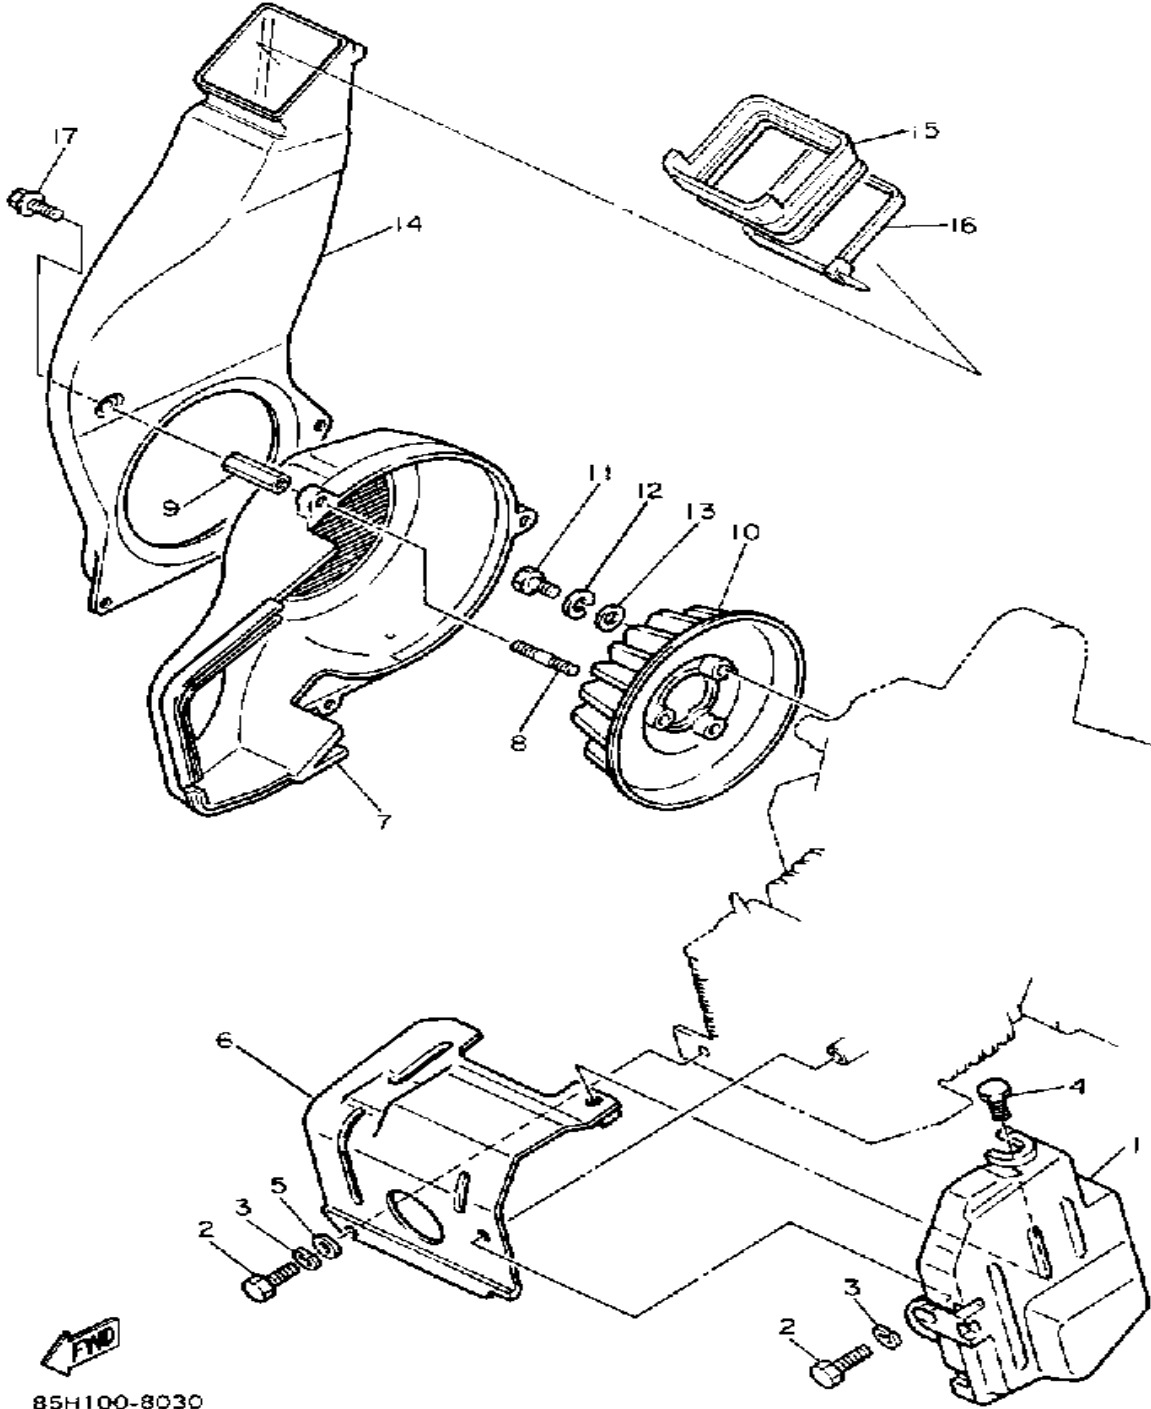

AIR SHROUD - FAN

Ref. No.	Part Number	Description	Qty	Remarks
1	32N-12651-00-00	AIR SHROUD, CYLINDER 1 ...	1	
2	97011-06016-00	BOLT	2	
3	92995-06100-00	WASHER, SPRING	2	
4	97313-06016-00	BOLT, HEXAGON	1	
5	92901-06600-00	WASHER	1	
6	85G-12652-00-00	AIR SHROUD, CYLINDER 2 ...	1	
7	85G-12653-00-00	AIR SHROUD, CYLINDER 3 ...	1	
8	90116-06475-00	BOLT, STUD	3	
9	90179-06562-00	NUT, SPEC'L SHAPE	3	
10	5G3-12611-00-00	FAN	1	
11	97313-06016-00	BOLT, HEXAGON	3	
12	92995-06100-00	WASHER, SPRING	3	
13	92990-06600-00	WASHER, PLATE	3	
14	85G-12693-00-00	DUCT 3	1	
15	85G-12686-01-00	DAMPER, DUCT 3	1	
16	90464-14117-00	CLAMP	1	
17	95811-06012-00	BOLT, FLANGE	3	

85H100-8030

Property of www.SmallEngineDiscount.com - Not for Resale