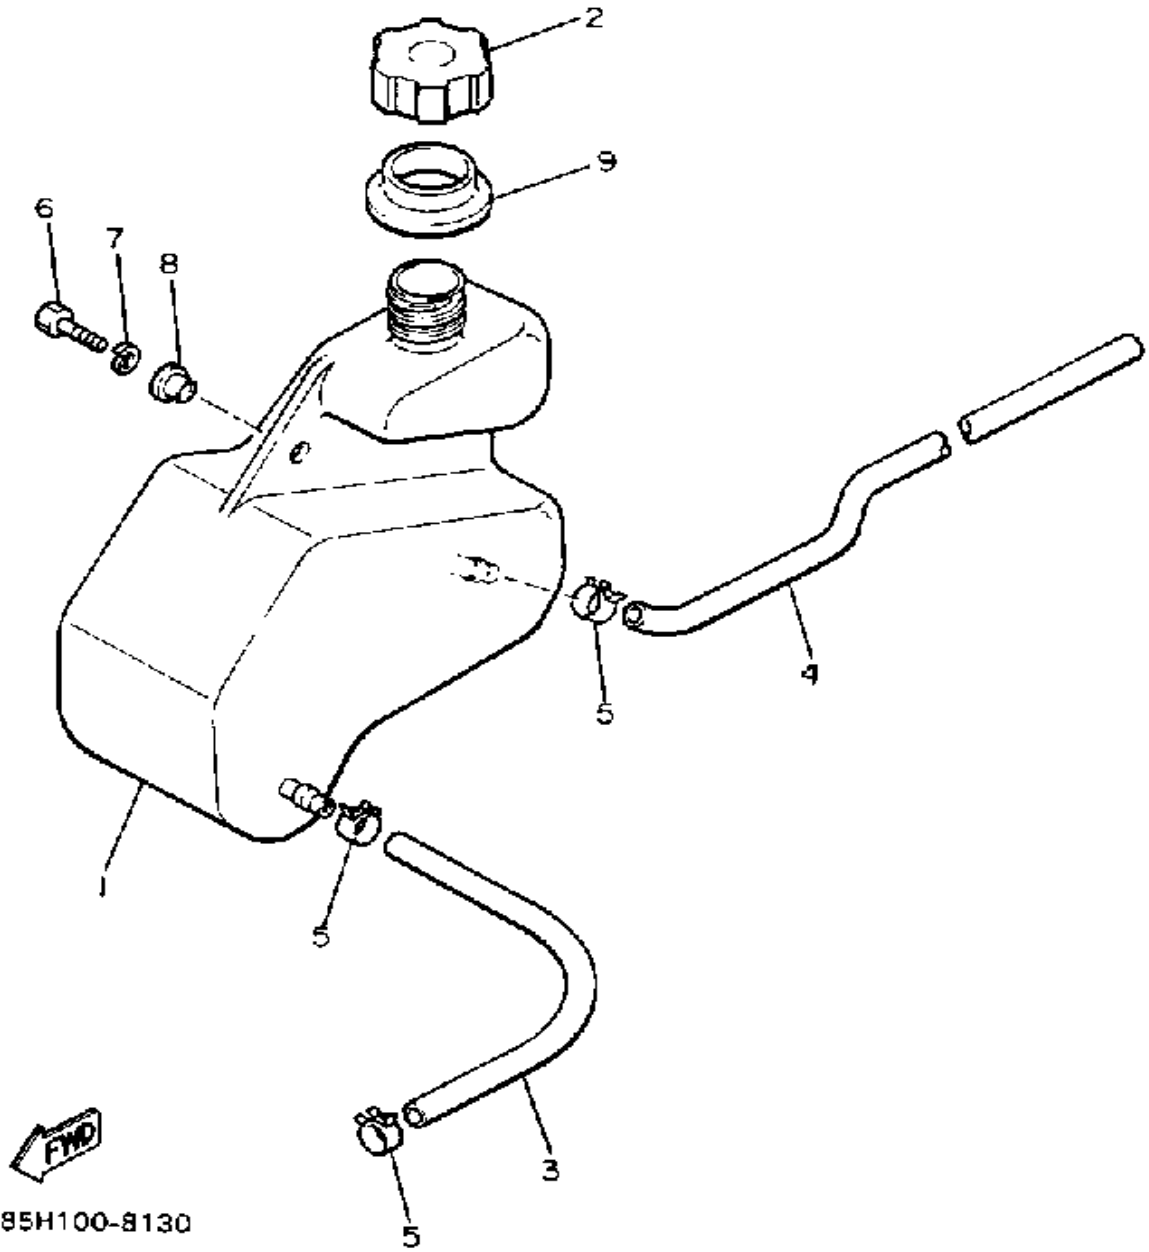

OIL TANK

85H100-8130

Ref. No.	Part Number	Description	Qty	Remarks
1	85G-21751-00-00	TANK, OIL	1	
2	1Y1-21770-01-00	OIL TANK CAP ASSEMBLY ...	1	
3	90446-09244-00	HOSE	1	
4	90446-09013-00	HOSE (90446-09079)	1	
5	90467-09026-00	CLIP	3	
6	97011-06020-00	BOLT	2	
7	92995-06100-00	WASHER, SPRING	2	
8	90387-06681-00	COLLAR	2	
9	85G-21732-00-00	SEAL 1	1	

Property of www.SmallEngineDiscount.com - Not for Resale