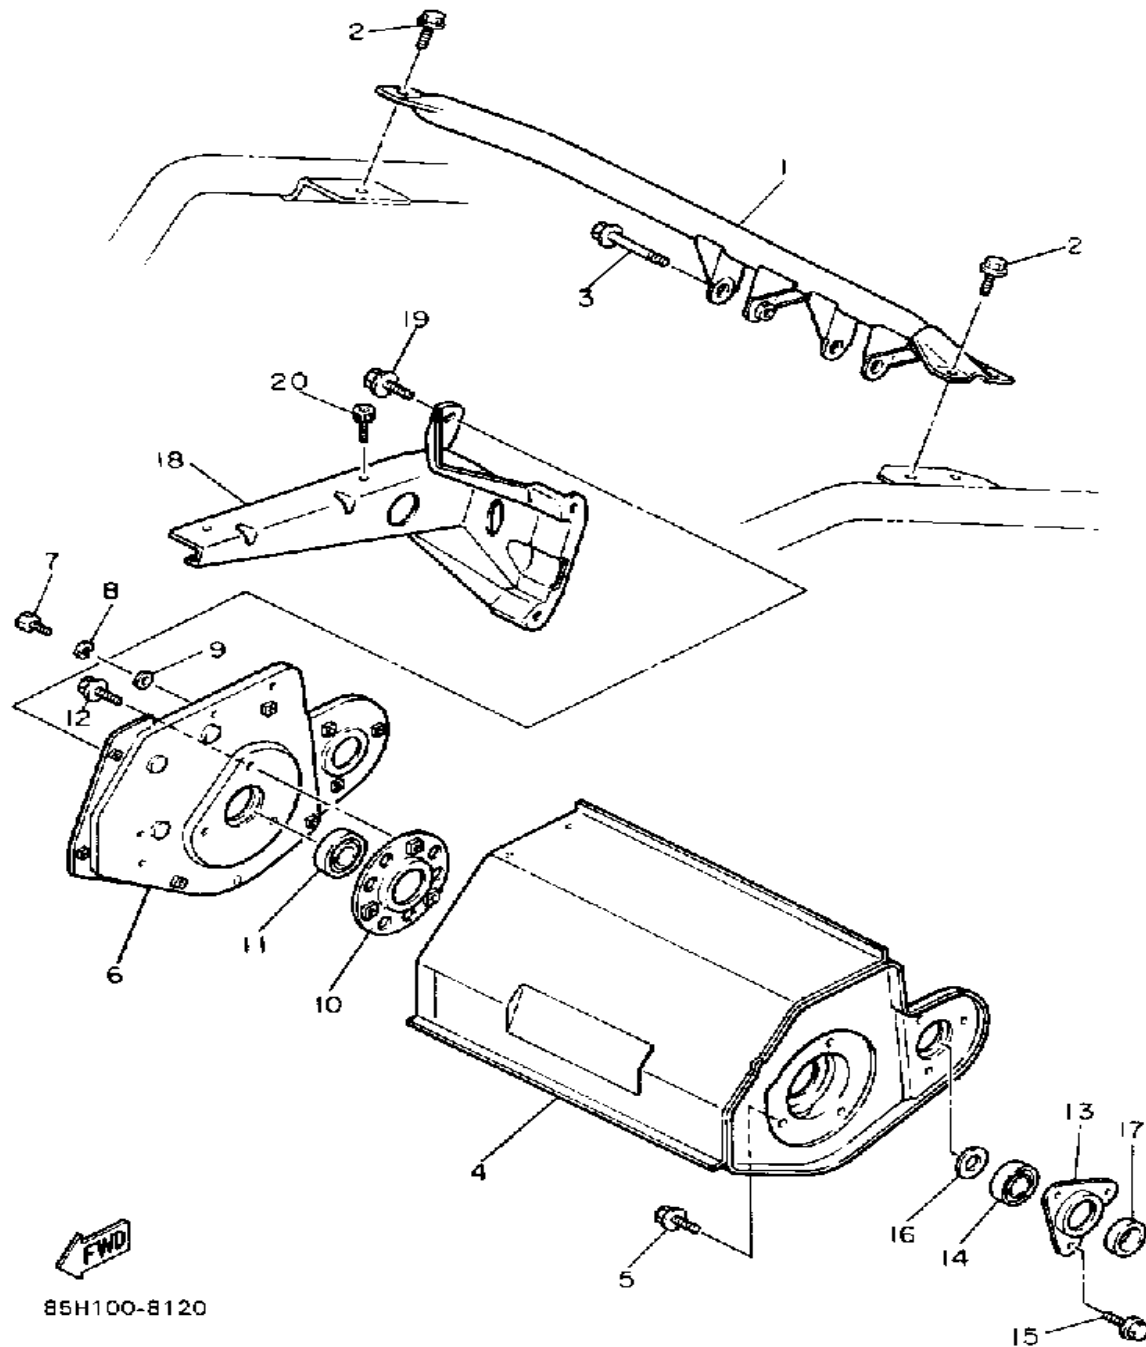

ENGINE BRACKET

85H100-8120

Ref. No.	Part Number	Description	Qty	Remarks
1	85G-21411-00-00	BRACKET, ENGINE 1	1	
2	95816-08012-00	BOLT, flange	3	
3	95811-08055-00	BOLT, FLANGE	2	
4	85G-21419-00-00	BRACKET, ENGINE 2	1	
5	95816-08012-00	BOLT, flange	3	
6	85G-21429-00-00	BRACKET, ENGINE 3	1	
7	97026-06012-00	BOLT	4	
8	92906-06100-00	WASHER, SPRING	4	
9	92906-06600-00	WASHER	4	
10	85G-47551-00-00	HOUSING, FRONT AXLE	1	
11	93306-00441-00	BEARING (89A) (B6004RS)	1	
12	95816-08012-00	BOLT, flange	3	
13	85G-47561-00-00	HOUSING, SEC SHAFT	2	
14	93306-00316-00	BEARING	2	
15	95816-08012-00	BOLT, flange	6	
16	90201-17256-00	WASHER, PLATE	2	
17	90387-17783-00	COLLAR	2	
18	(85G-21435-00-00)	BRACKET, MUFFLER 1	1	
19	95816-08016-00	BOLT, FLANGE	2	
20	91316-08016-00	BOLT, SOCKET HEAD	2	

Property of www.SmallEngineDiscount.com - Not for Resale