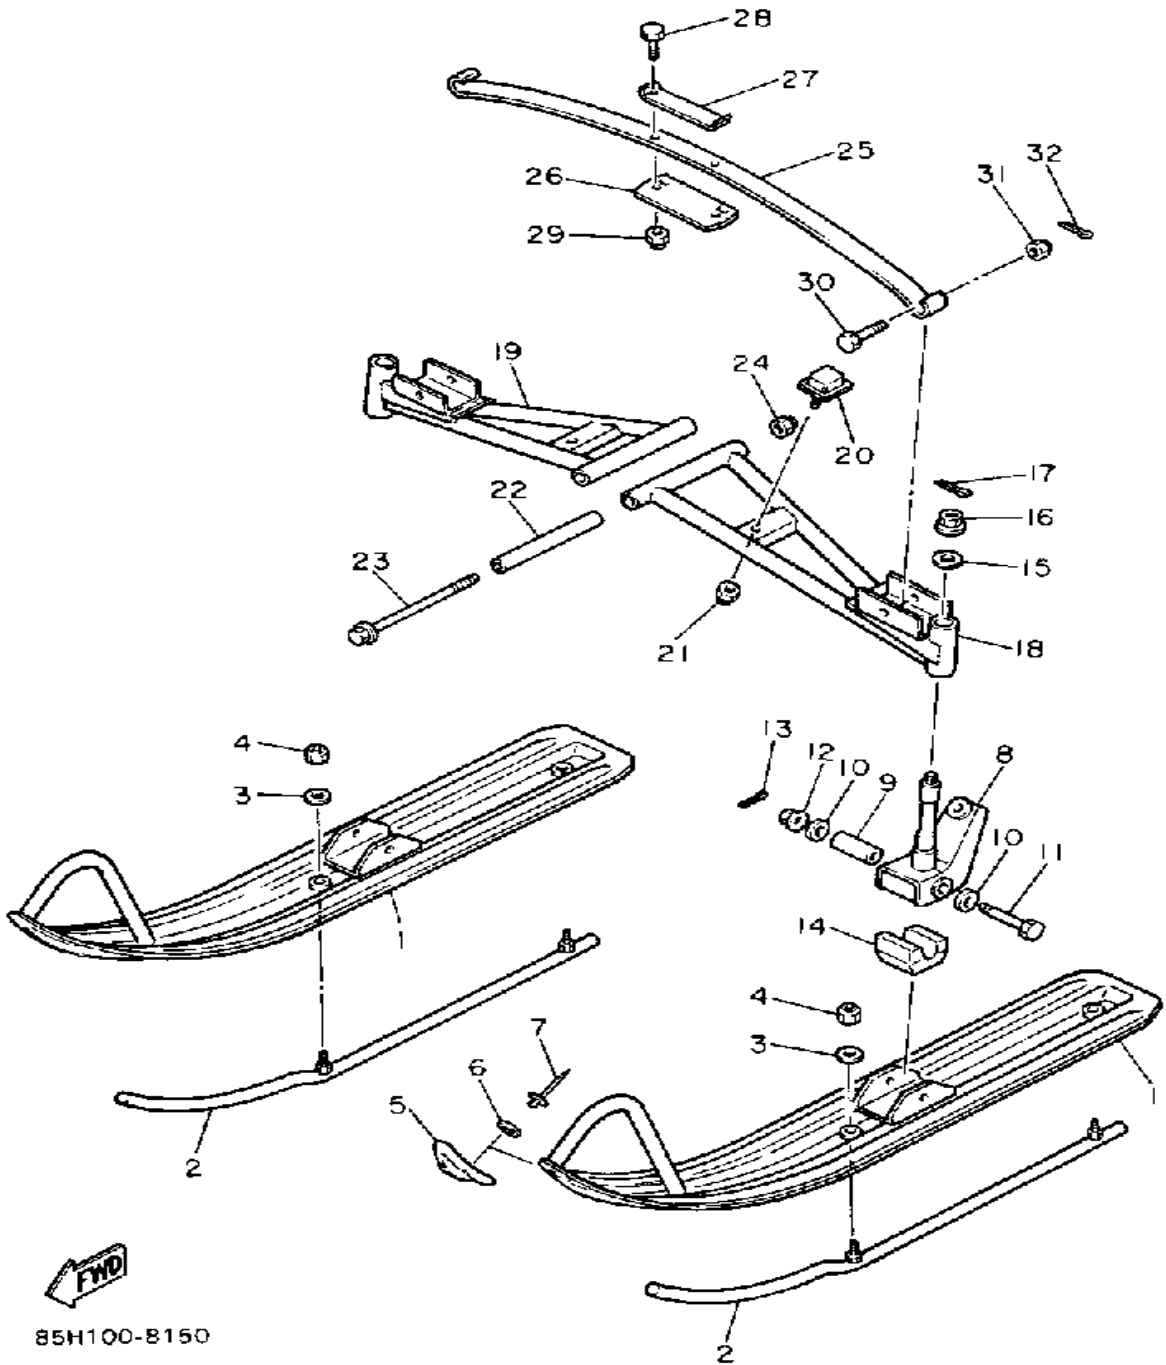

SKI

85H100-8150

Ref. No.	Part Number	Description	Qty	Remarks
30	90102-08028-00	BOLT, WITH HOLE	2	
31	95611-08100-00	NUT, U	2	
32	91490-20020-00	PIN, COTTER	2	

Property of www.SmallEngineDiscount.com - Not for Resale