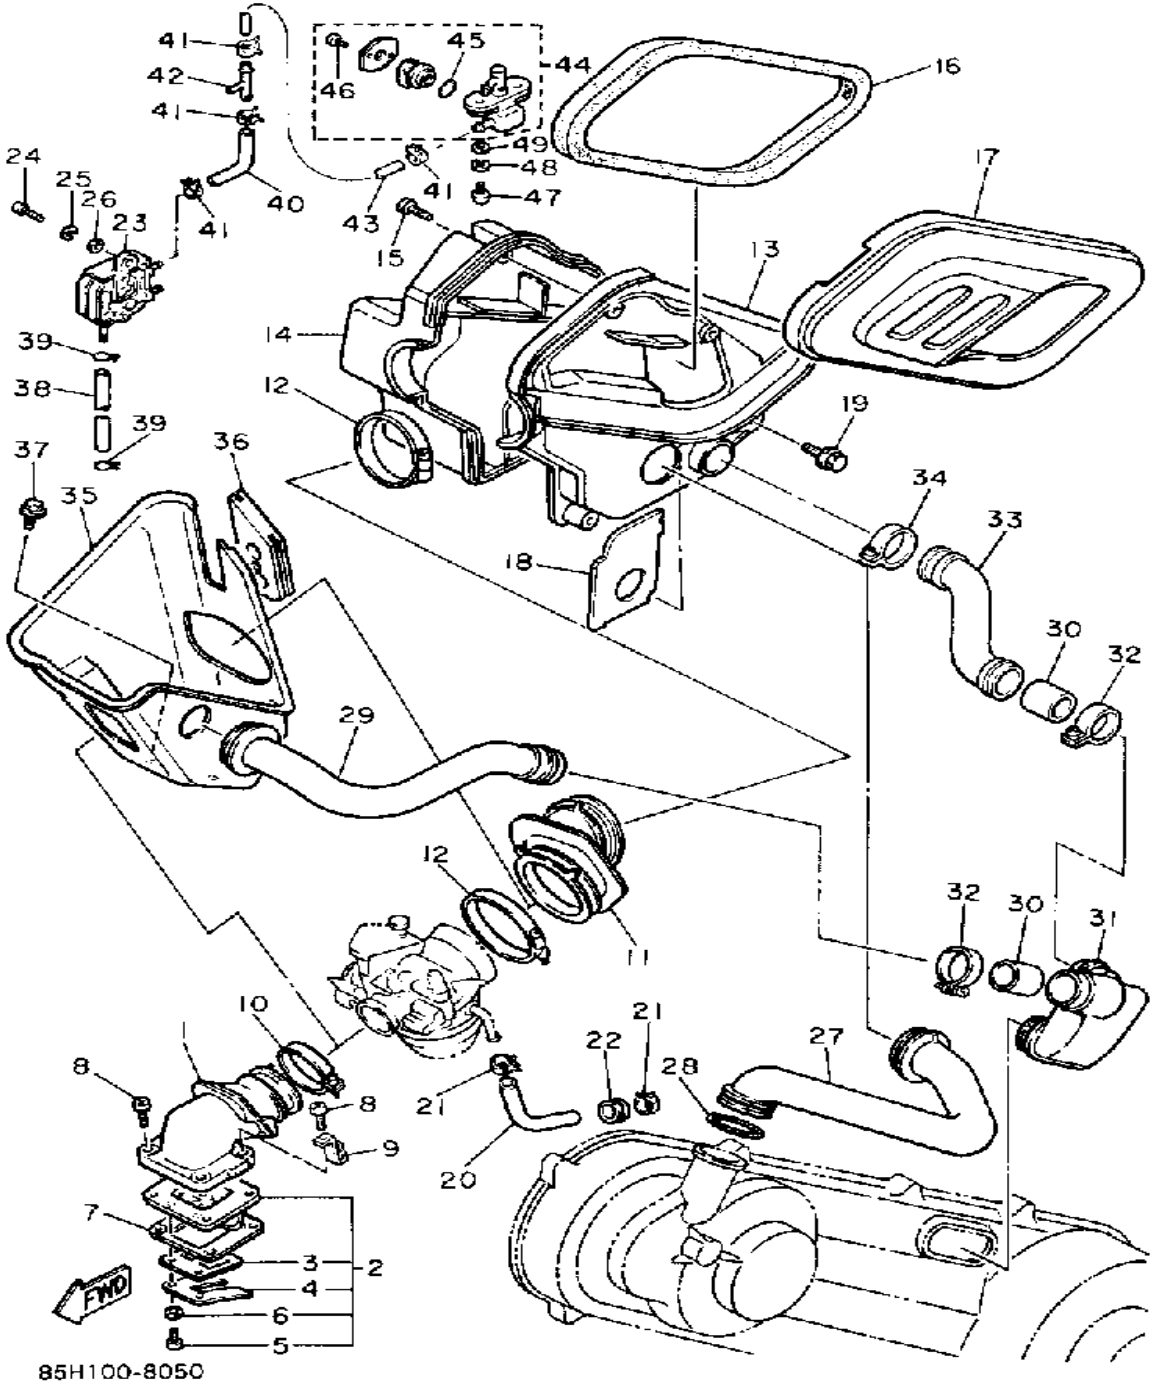

AIR CLEANER

Ref. No.	Part Number	Description	Qty	Remarks
28	90506-06326-00	SPRING, TENSION	1	
29	85G-14437-00-00	DUCT	1	
30	90387-297T8-00	COLLAR	2	
31	85G-1443A-00-00	DUCT	1	
32	90460-39202-00	CLAMP, HOSE	2	
33	(85G-14419-00-00)	PIPE	1	
34	90460-39052-00	CLAMP, HOSE	1	
35	85G-14284-00-00	COVER, CARBURETOR 2	1	
36	85G-14435-00-00	GROMMET	1	
37	95811-06012-00	BOLT, FLANGE	2	
38	90445-10345-00	HOSE	1	
39	90467-09006-00	CLIP	2	
40	90446-11018-00	HOSE	1	
41	90467-11044-00	CLIP	4	
42	815-24379-00-00	PIPE, JOINT 4	1	
43	90446-11287-00	HOSE	1	
44	85G-24500-00-00	FUEL COCK ASSEMBLY	1	
45	4X8-24534-00-00	. SEAL, COCK	1	
46	98580-03008-00	. SCREW, PAN HEAD	2	
47	98580-05010-00	SCREW, PAN HEAD	2	
48	92990-05100-00	WASHER, SPRING	2	
49	92901-05600-00	WASHER, PLATE	2	

Property of www.SmallEngineDiscount.com - Not for Resale