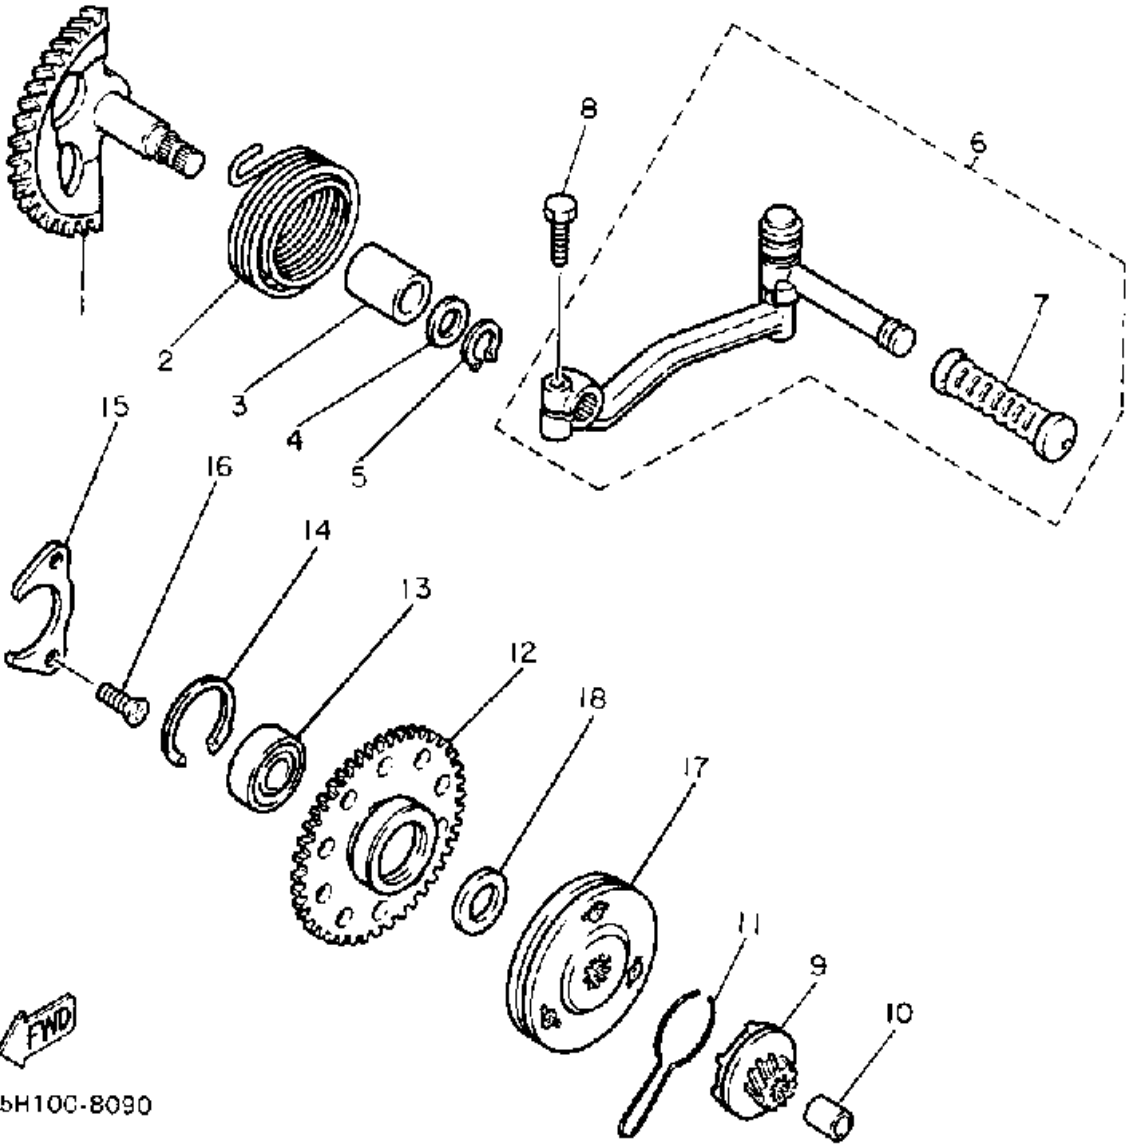

STARTER

Ref. No.	Part Number	Description	Qty	Remarks
1	85G-15601-00-00	KICK SHAFT ASSEMBLY	1	
2	90508-32609-00	SPRING, TORSION	1	
3	90380-15083-00	BUSH, SOLID	1	
4	90201-154E9-00	WASHER, PLATE	1	
5	99009-15400-00	CIRCLIP	1	
6	27V-15620-00-00	KICK CRANK ASSEMBLY	1	
7	2T4-15618-00-00	. COVER, KICK LEVER	1	
8	97016-06025-00	BOLT	1	
9	85G-15630-03-00	KICK PINION ASSEMBLY	1	
10	90380-08201-00	BUSH, SOLID	1	
11	32N-15673-00-00	CLIP	1	
12	17M-15524-00-00	WHEEL, STARTER (66T)	1	
13	93306-00319-00	BEARING (B6003-ZZC3)	1	
14	93450-35015-00	CIRCLIP	1	
15	17M-15118-00-00	HOLDER	1	
16	98701-06014-00	SCREW, FLAT HEAD	2	
17	24G-15570-00-00	STARTER CLUTCH ASSEMBLY	1	
18	90201-163F8-00	WASHER, PLATE	1	

Property of www.SmallEngineDiscount.com - Not for Resale