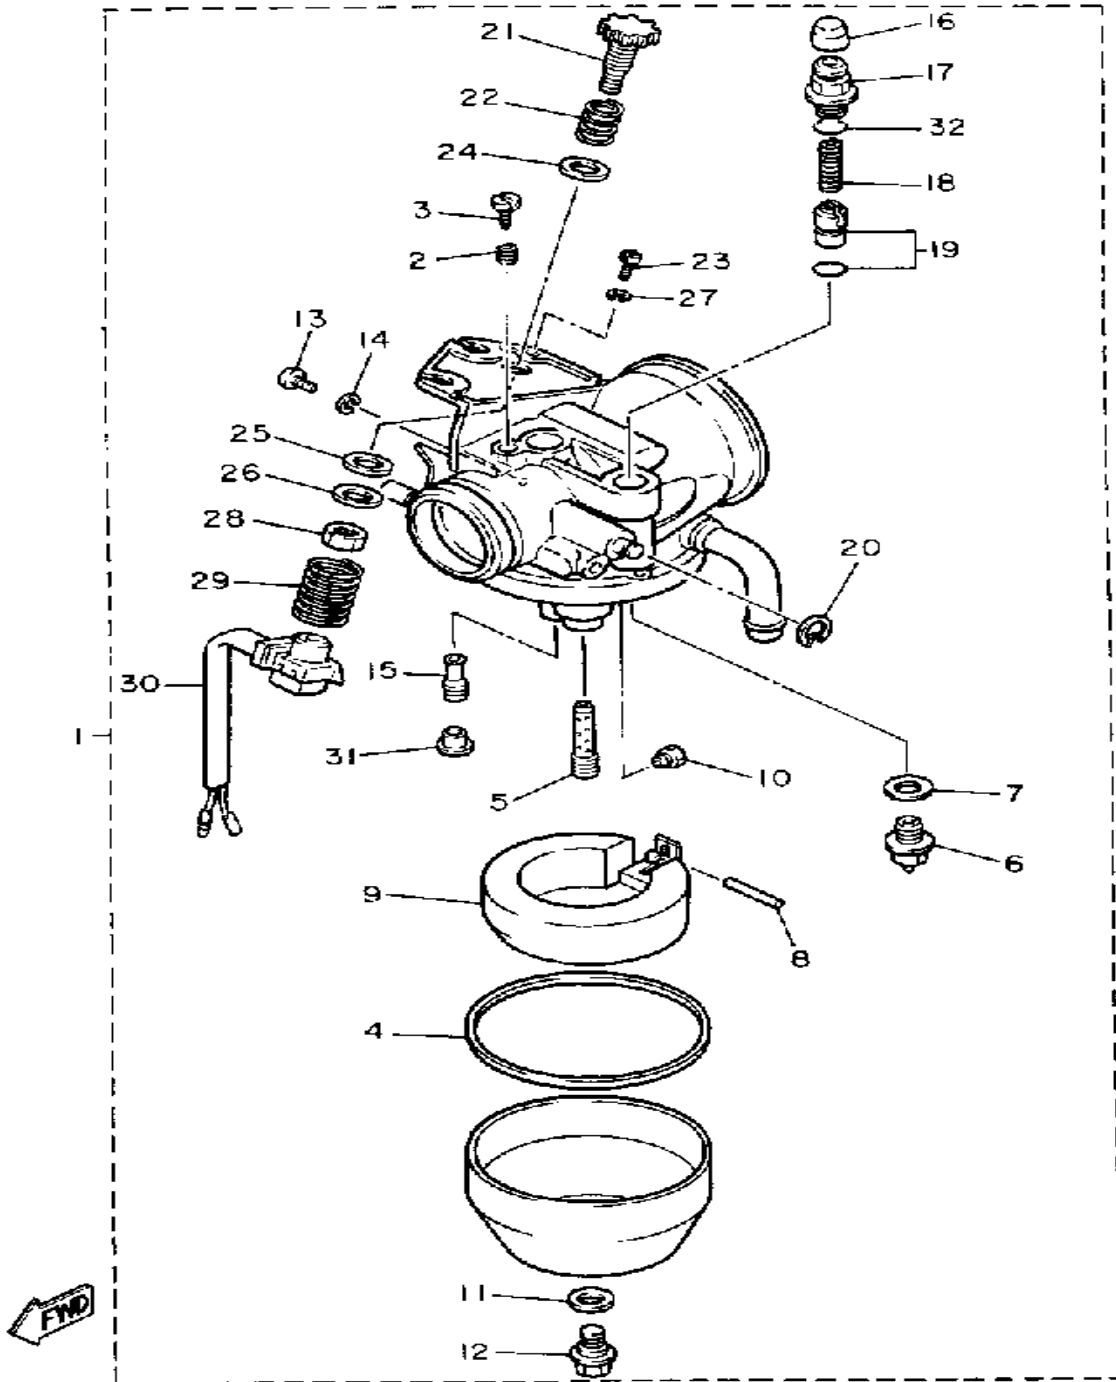

CARBURETOR

B5H100-B060

Ref. No.	Part Number	Description	Qty	Remarks
1	85X-14101-01-00	CARBURETOR ASSEMBLY 1	1	
2	8Y2-14134-00-00	. SPRING, AIR ADJUST	1	
3	85G-14211-10-00	. SCREW, PILOT ADJUST	1	
4	85G-14126-00-00	. GASKET	1	
5	85G-14941-7E-00	. NOZZLE, MAIN	1	
6	168-14190-10-00	. NEEDLE VALVE ASSEMBLY	1	
7	214-14195-00-00	. WASHER, NEEDLE VALVE	1	
8	7G0-14548-00-00	. PIN, FLOAT ARM	1	
9	85G-14185-01-00	. FLOAT	1	
10	3G2-14231-20-00	. JET, PILOT AIR (#100)	1	U.R.
	3G2-14231-21-00	. JET, MAIN #105 (#105)	1	U.R.
	3G2-1423A-71-00	. JET, MAIN (#102.5)	1	U.R.
	3G2-1423E-40-00	. JET, MAIN #101 3	1	U.R.
	3G2-1423E-41-00	. JET, MAIN (#103.8)	1	STD
11	85G-14285-10-00	. WASHER	1	
12	7R1-14162-00-00	. BOLT, HOLDING	1	
13	98511-04006-00	. SCREW, PAN HEAD (98501-04005)	1	
14	92901-04100-00	. WASHER, SPRING	1	
15	193-14142-62-00	. JET, PILOT 62 5	1	
16	22F-14173-00-00	. COVER, PLUNGER CAP	1	
17	85G-14155-10-00	. GUIDE, CABLE	1	
18	127-14135-00-00	. SPRING, PLUNGER	1	
19	5V7-14171-00-00	. PLUNGER, STARTER	1	
20	363-14137-00-00	. CLIP	1	
21	85G-14122-00-00	. SCREW, THROTTLE	1	
22	354-14133-00-00	. SPRING, THRTL STOP	1	
23	85G-14245-00-00	. SCREW, GUIDE	1	
24	22F-14126-00-00	. GASKET	1	

CONTINUED ON NEXT FRAME ►

Property of www.SmallEngineDiscount.com - Not for Resale