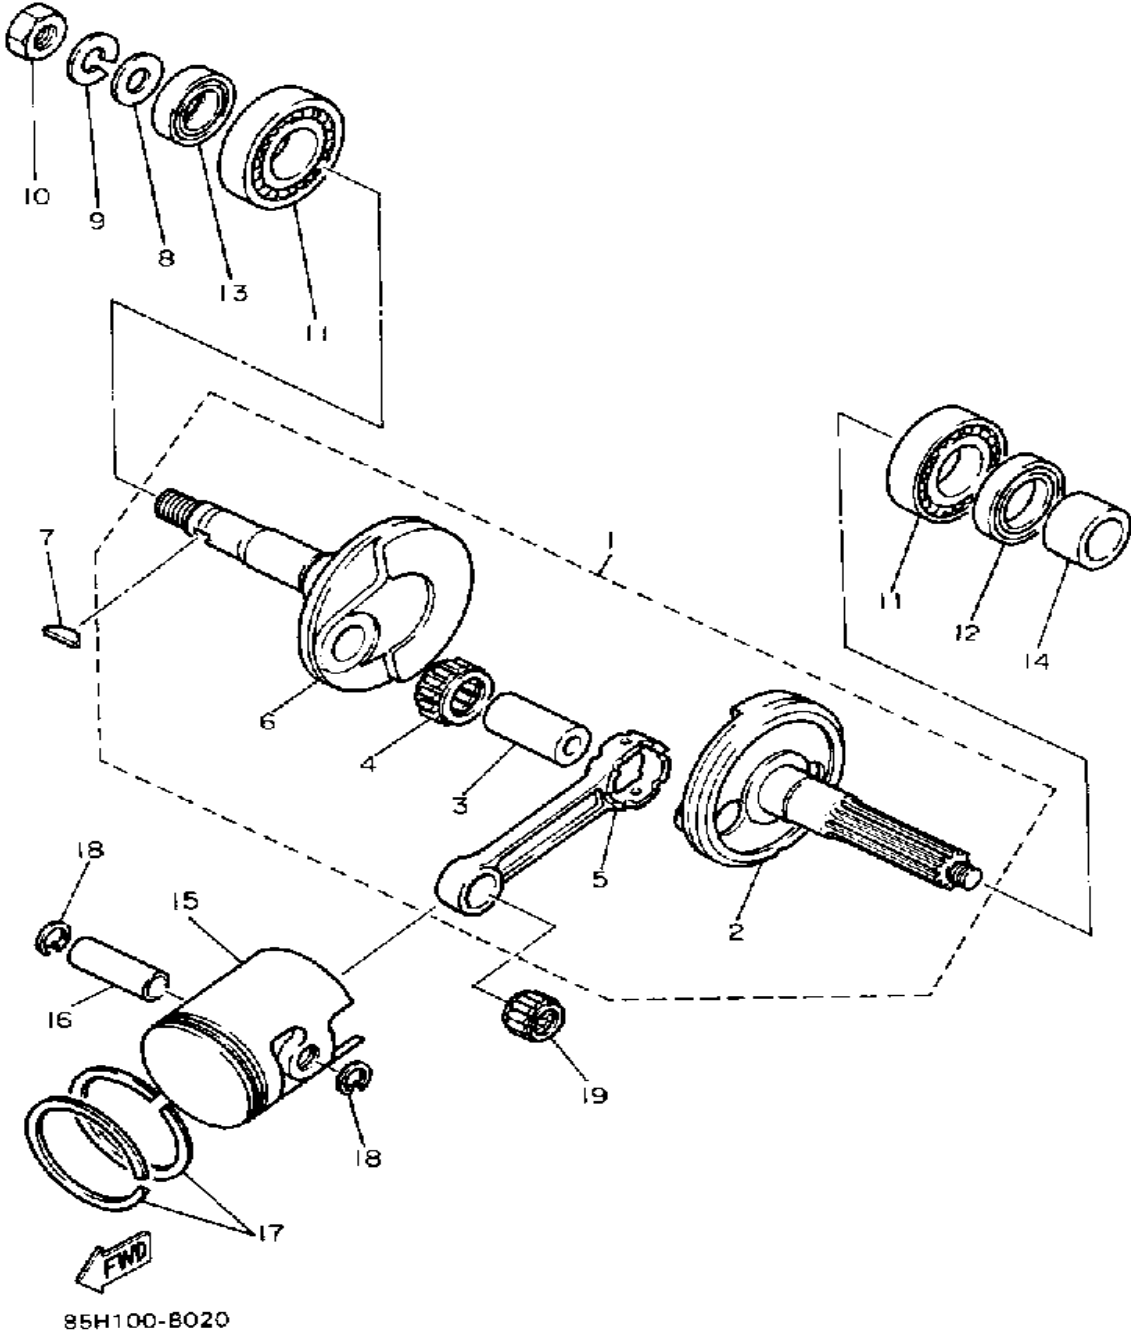

# CYLINDER

85H100-8010

Ref. No.	Part Number	Description	Qty	Remarks
1	32N-11111-00-00	HEAD, CYLINDER 1	1	
2	3M8-11181-00-00	GASKET, CYLINDER HEAD 1	1	
3	NGK-BR8HS-00-00	PLUG, SPARK	1	
4	32N-11311-00-00	CYLINDER 1	1	
5	3WX-11351-00-00	GASKET, CYLINDER	1	
6	90116-07356-00	BOLT, STUD	4	
7	90179-07381-00	NUT	4	
8	85G-1111H-00-00	COVER, CYLHEAD SIDE	1	
9	97313-06016-00	BOLT, HEXAGON	2	
10	92901-06600-00	WASHER	2	

# CRANKSHAFT - PISTON

Ref. No.	Part Number	Description	Qty	Remarks
1	85G-11400-00-00	CRANKSHAFT ASSEMBLY	1	
2	85G-11412-00-00	. CRANK 1	1	
3	257-11681-00-00	. PIN, CRANK 1	1	
4	93310-418T0-00	. BEARING, CYLINDRICAL	1	
5	3R1-11651-01-00	. ROD, CONNECTING	1	
6	85G-11422-00-00	. CRANK 2	1	
7	90280-03017-00	KEY, WOODRUFF	1	
8	92990-12600-00	WASHER, PLATE	1	
9	92901-12100-00	WASHER, SPRING	1	
10	95303-12600-00	NUT	1	
11	93306-20458-00	BEARING	2	
12	93102-26398-00	OIL SEAL, SD-TYPE	1	
13	93102-20387-00	UNAVAILABLE IN PRICE BOOK	1	
14	90387-170G9-00	COLLAR	1	
15	3M8-11631-01-96	PISTON STD	1	U.R. STD
	3M8-11636-01-00	PISTON 2 O/S 0.0	1	ALT. PART
16	527-11633-00-00	PIN, PISTON	1	
17	2GM-11610-00-00	PISTON RING SET	1	
	2GM-11610-20-00	RINGSET (2ND O/S)	1	ALT. PART
18	93450-13022-00	CIRCLIP	2	
19	93310-11268-00	BEARING	1	