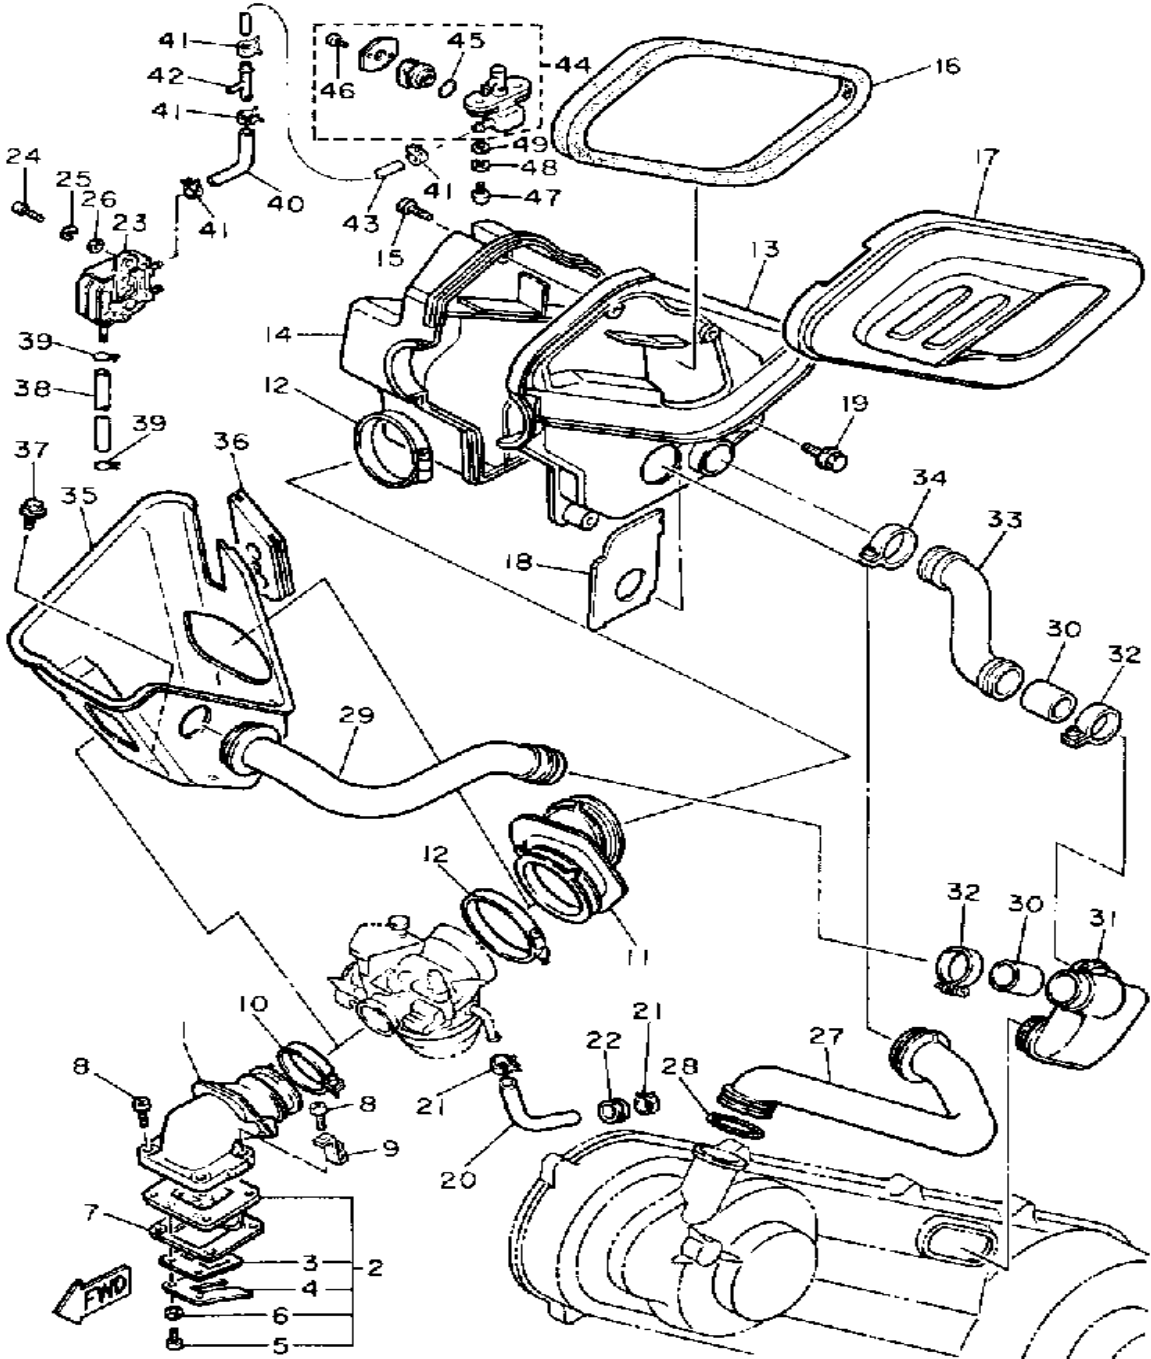

AIR CLEANER

Ref. No.	Part Number	Description	Qty	Remarks
1	85G-13555-00-00	MANIFOLD, INTAKE	1	
2	32N-13610-00-00	REED VALVE ASSEMBLY	1	
3	314-13613-01-00	. REED, VALVE	1	
4	10X-13616-00-00	. STOPPER, REED VALVE	1	
5	98580-03008-00	. SCREW, PAN HEAD	3	
6	92990-03100-00	. WASHER, SPRING (92901-03100)	3	
7	88W-13621-00-00	GASKET, VALVE SEAT	1	
8	98511-06025-00	SCREW PAN HEAD (92501-06025)	4	
9	90465-08135-00	CLAMP	1	
10	90460-39052-00	CLAMP, HOSE	1	
11	85G-14453-00-00	JOINT, AIR CLNR 1	1	
12	90460-56105-00	CLAMP, HOSE	2	
13	85G-14431-00-00	SILENCER, INTAKE 1	1	
14	85G-14441-00-00	SILENCER, INTAKE 2	1	
15	97780-50125-00	SCREW, TAPPING	4	
16	85G-14451-00-00	ELEMENT, AIR CLNR	1	
17	(85G-1441A-00-00)	COVER, CLNR CASE 1	1	
18	85G-14477-00-00	PLATE	1	
19	95811-06016-00	BOLT, FLANGE (95822-06016)	1	
20	90446-11265-00	HOSE (8V0)	1	
21	90467-11044-00	CLIP	2	
22	90480-15257-00	GROMMET	1	
23	8R4-24410-00-00	FUEL PUMP ASSEMBLY	1	
24	98580-05016-00	SCREW, PAN HEAD	1	
25	92990-05100-00	WASHER, SPRING	1	
26	92901-05600-00	WASHER, PLATE	1	
27	85G-14463-00-00	JOINT, AIR CLNR 2	1	

CONTINUED ON NEXT FRAME ►