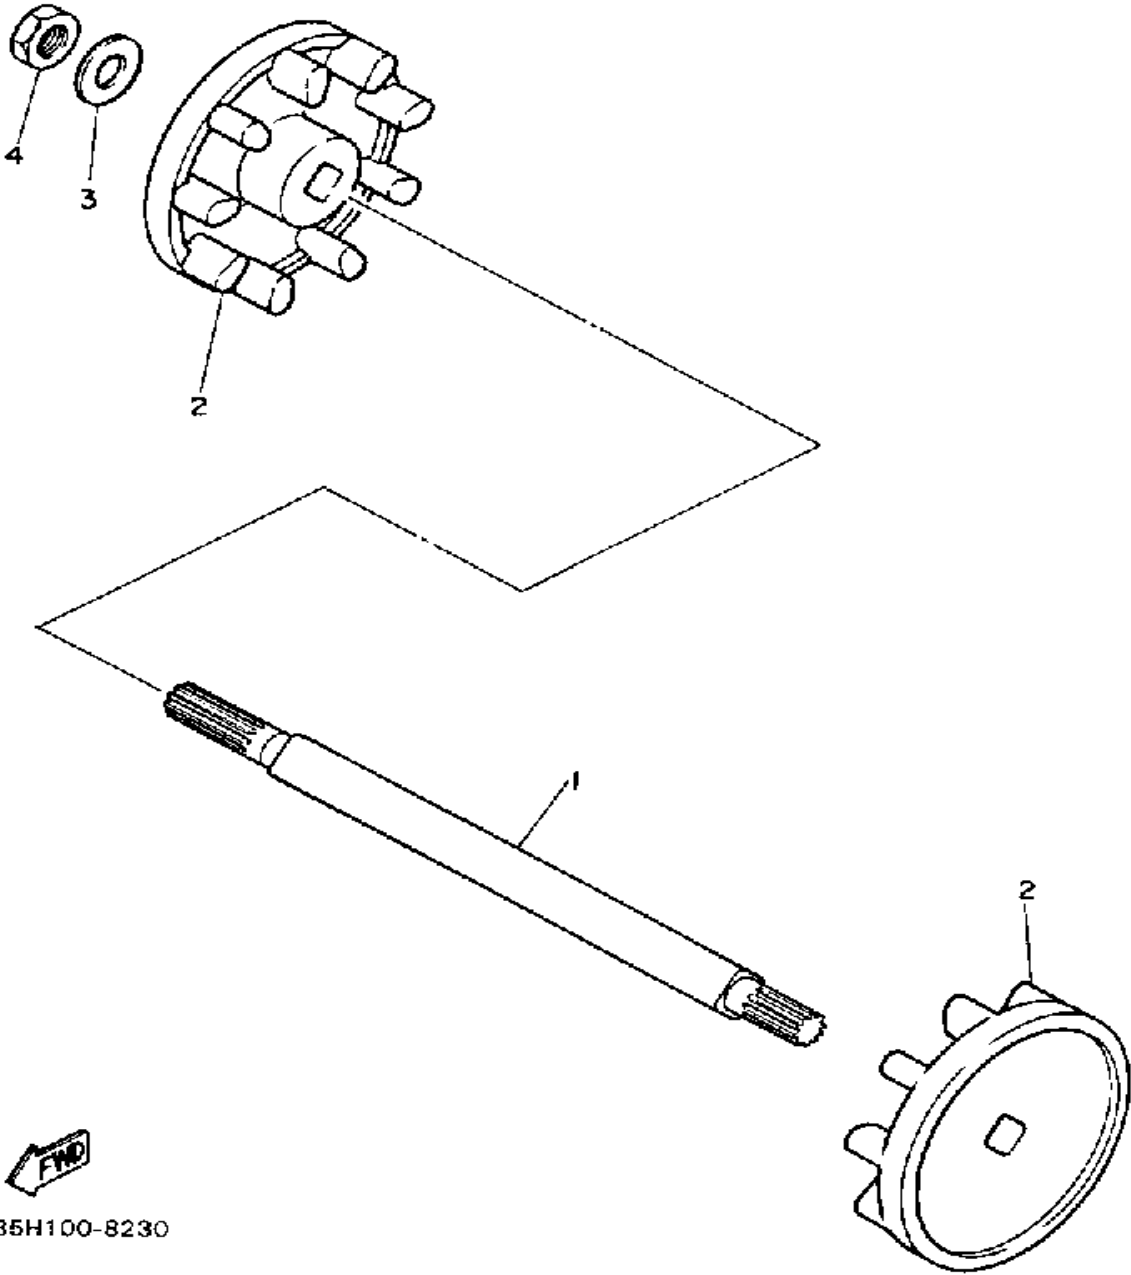

TRACK DRIVE 1

Ref. No.	Part Number	Description	Qty	Remarks
1	85G-47511-00-00	AXLE, FRONT	1	
2	85G-W4753-00-00	WHEEL, SPROCKET ASSEMBLY	2	
3	90208-20008-00	WASHER, CONICAL SPRING ..	1	
4	90170-20211-00	NUT	1	

Property of www.SmallEngineDiscount.com - Not for Resale