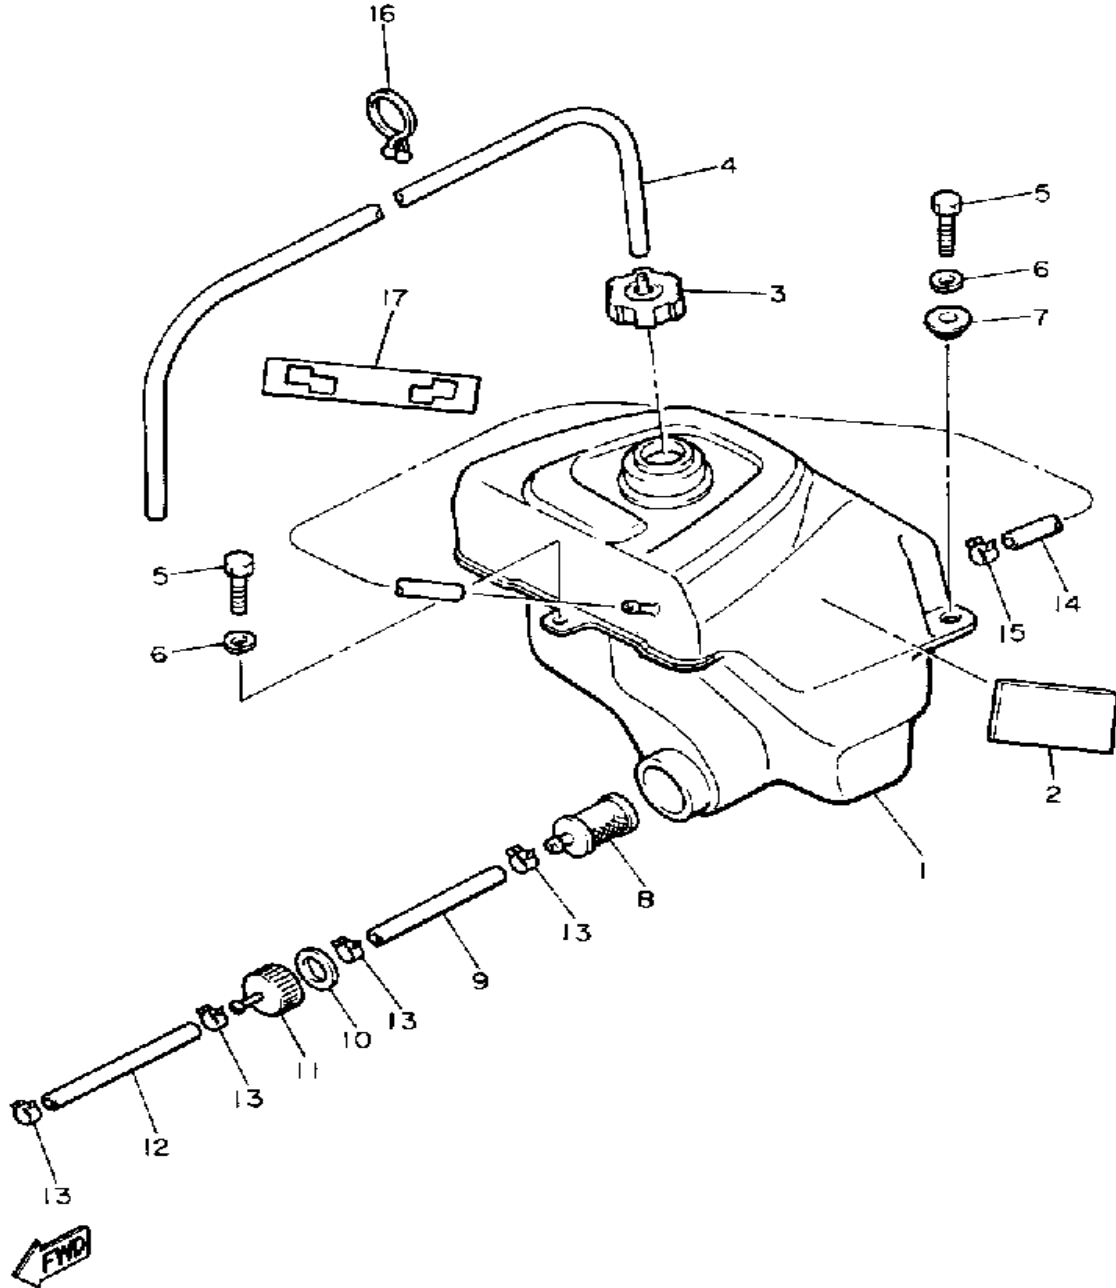

FUEL TANK

R5H100-8170

Ref. No.	Part Number	Description	Qty	Remarks
1	85G-24111-00-00	FUEL TANK	1	
2	12R-21747-00-00	DAMPER	2	
3	85G-24610-00-00	CAP ASSEMBLY	1	
4	90445-093F7-00	HOSE	1	
5	97313-08020-00	BOLT, HEXAGON	3	
6	92990-08100-00	WASHER	3	
7	90387-081U0-00	COLLAR	2	
8	85G-24560-00-00	FILTER ASSEMBLY	1	
9	90445-110F5-00	HOSE	1	
10	8F3-24564-00-00	GASKET	1	
11	8R4-24644-00-00	BODY, CAP	1	
12	90446-11109-00	HOSE	1	
13	90467-11044-00	CLIP	4	
14	(90446-09270-00)	HOSE	1	
15	90467-09026-00	CLIP	1	
16	90464-16039-00	CLAMP	1	
17	85G-7716E-00-00	REFLECTOR 1	1	

Property of www.SmallEngineDiscount.com - Not for Resale