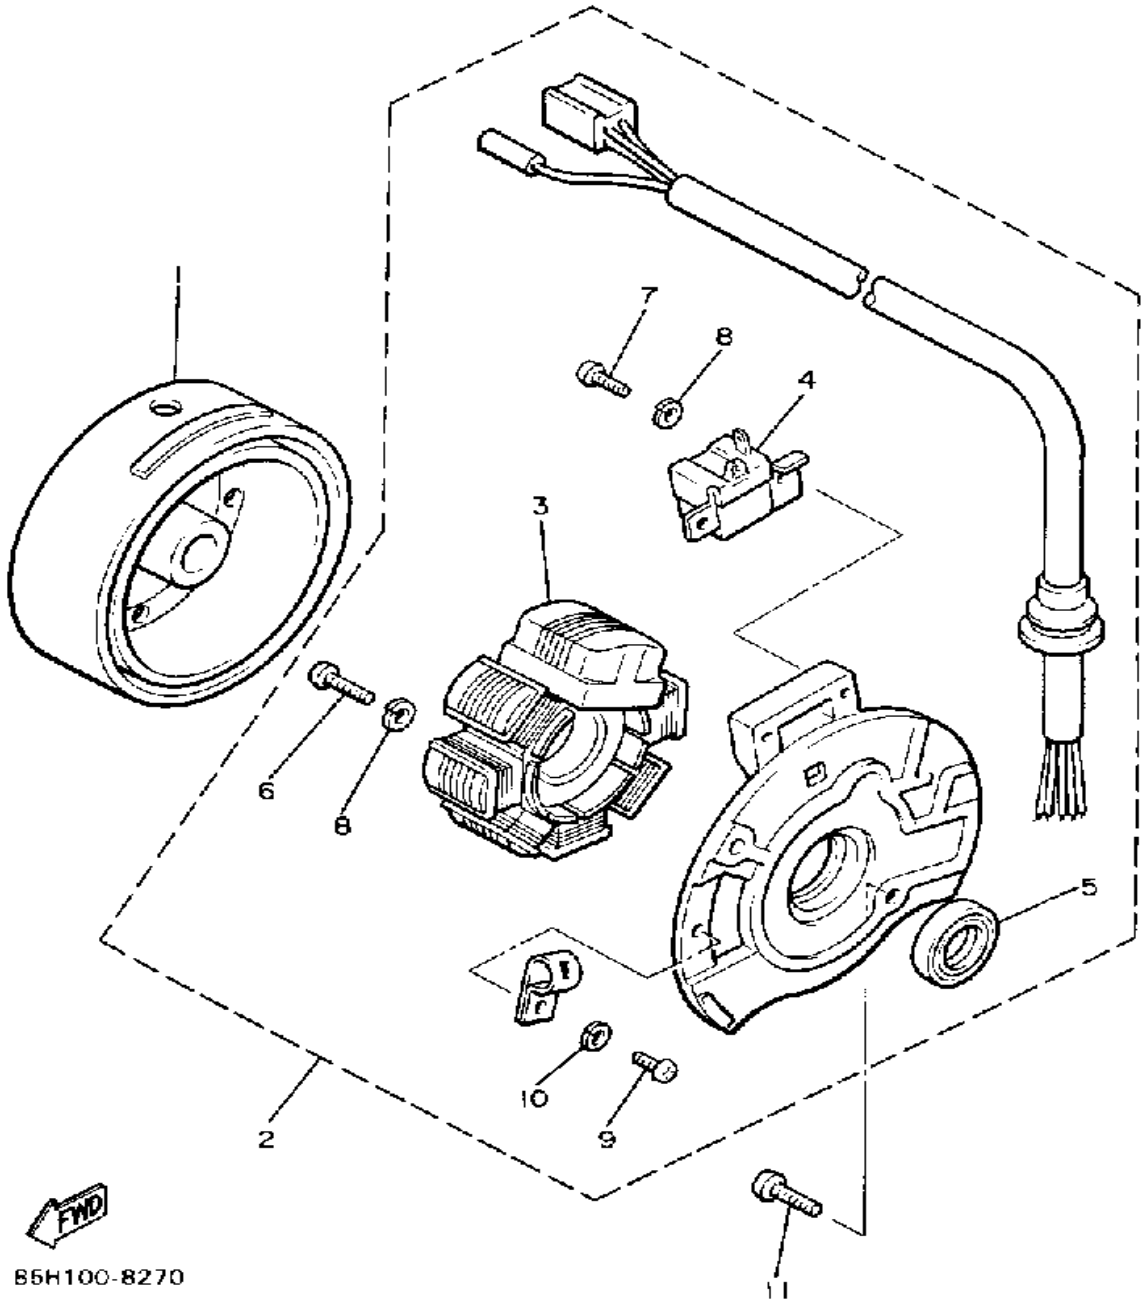

GENERATOR

B5H100-8270

Ref. No.	Part Number	Description	Qty	Remarks
1	85G-85550-M0-00	ROTOR ASSEMBLY	1	
2	85G-85560-M0-00	BASE ASSEMBLY	1	
3	85G-81403-M1-00	. STATOR	1	
4	2JA-85580-M0-00	. COIL, PULSER	1	
5	93104-19082-00	. OIL SEAL, SO-TYPE	1	
6	98503-05025-00	. SCREW, PAN HEAD (98501-05025)	2	
7	98580-05010-00	. SCREW, PAN HEAD	2	
8	92990-05100-00	. WASHER, SPRING	4	
9	98511-04006-00	. SCREW, PAN HEAD (98501-04005)	1	
10	92901-04100-00	. WASHER, SPRING	1	
11	98503-06014-00	SCREW, PAN HEAD (92502-06016)	2	

Property of www.SmallEngineDiscount.com - Not for Resale