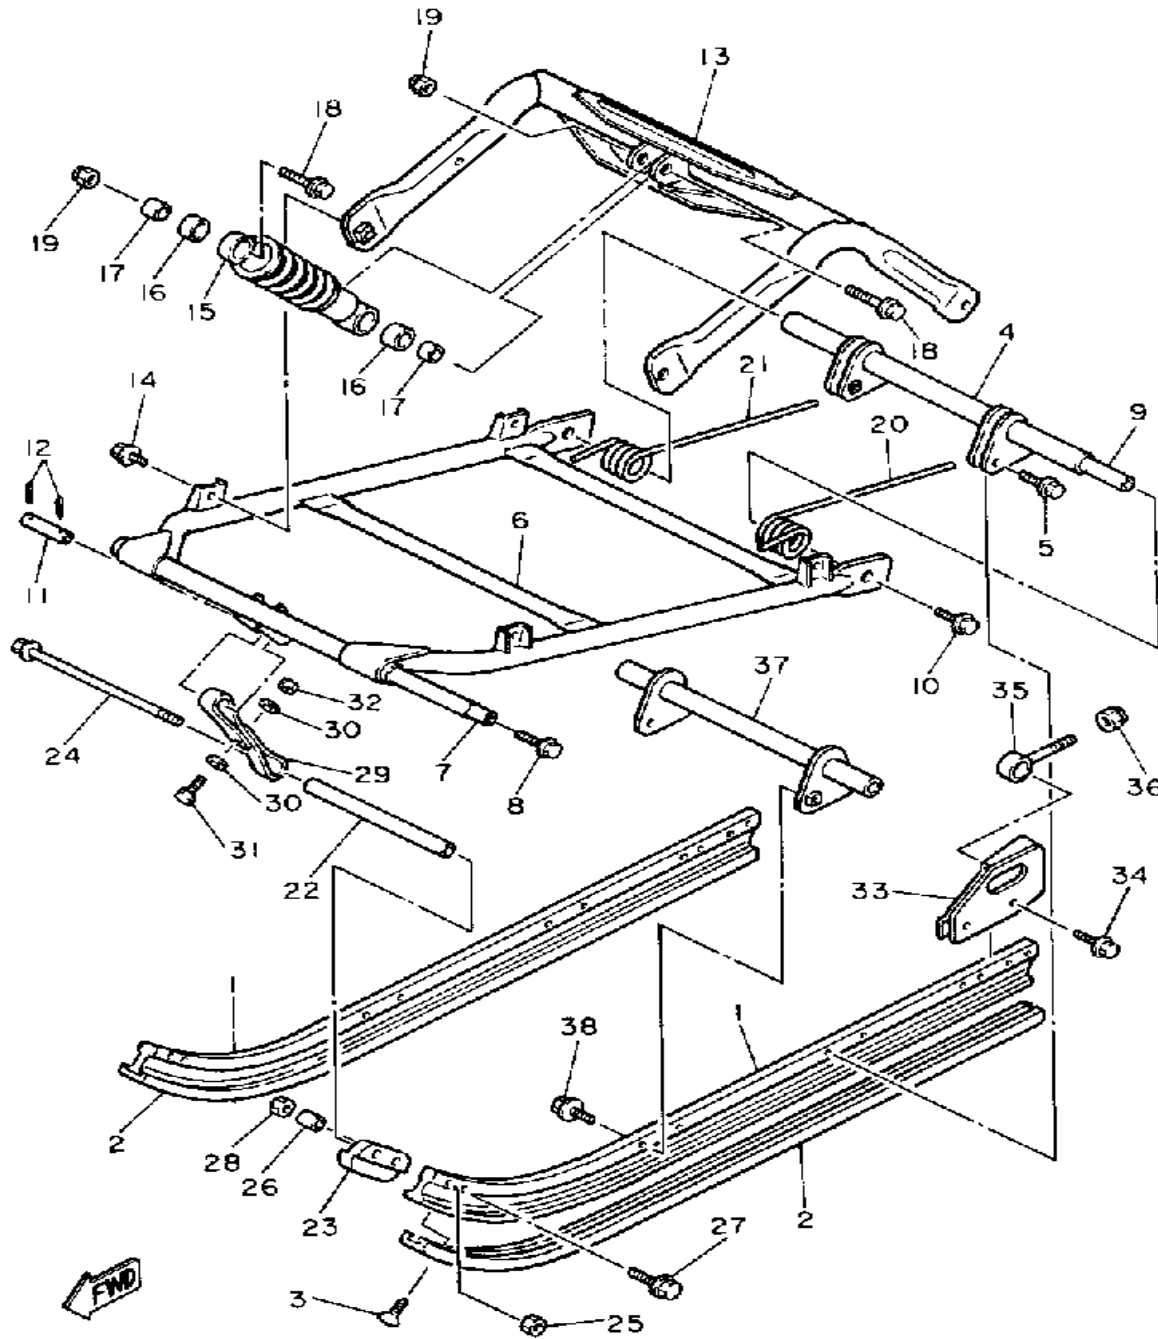

TRACK SUSPENSION 2

B5H100-8220

Ref. No.	Part Number	Description	Qty	Remarks
1	85G-47411-00-00	FRAME, SLIDING 1	2	
2	85G-47421-XX-00	UNAVAILABLE IN PRICE BOOK	2	
3	90151-06010-00	SCREW, COUNTERSUNK	2	
4	85G-47416-00-00	BRACKET 2	1	
5	90105-08486-00	BOLT, WASHER BASED	4	
6	85G-47331-00-00	ARM, PIVOT 1	1	
7	85G-47465-00-00	SHAFT 1	1	
8	90109-10771-00	BOLT	2	
9	85G-47485-00-00	SHAFT 3	1	
10	90105-10433-00	BOLT, WASHER BASED	2	
11	90387-106T4-00	COLLAR (903-87090-R0-00)	1	
12	91401-20030-00	PIN, COTTER	2	
13	85G-47417-01-00	BRACKET 3	1	
14	90105-08485-00	BOLT, WASHER BASED	4	
15	85G-47480-00-00	SHOCK ABSORBER	1	
16	90386-14145-00	BUSH, SPEC'L NYLON	2	
17	90387-105G5-00	COLLAR	2	
18	95811-10045-00	BOLT, FLANGE	2	
19	95601-10100-00	NUT, U (95602-10100-00)	2	
20	85G-47471-00-00	SPRING, FRONT 1	1	
21	85G-47472-01-00	SPRING, FRONT 2	1	
22	90387-086T3-00	COLLAR	1	
23	85G-47422-01-00	RUNNER, SLIDING 2	2	
24	95822-08190-00	BOLT, FLANGE	1	
25	95601-08200-00	NUT, U	1	
26	90387-086T2-00	COLLAR	2	
27	95811-08045-00	BOLT, FLANGE (JN5)	2	
28	95601-08200-00	NUT, U	2	
29	85G-47495-00-00	STOPPER 1	1	

CONTINUED ON NEXT FRAME ►

Property of www.SmallEngineDiscount.com - Not for Resale