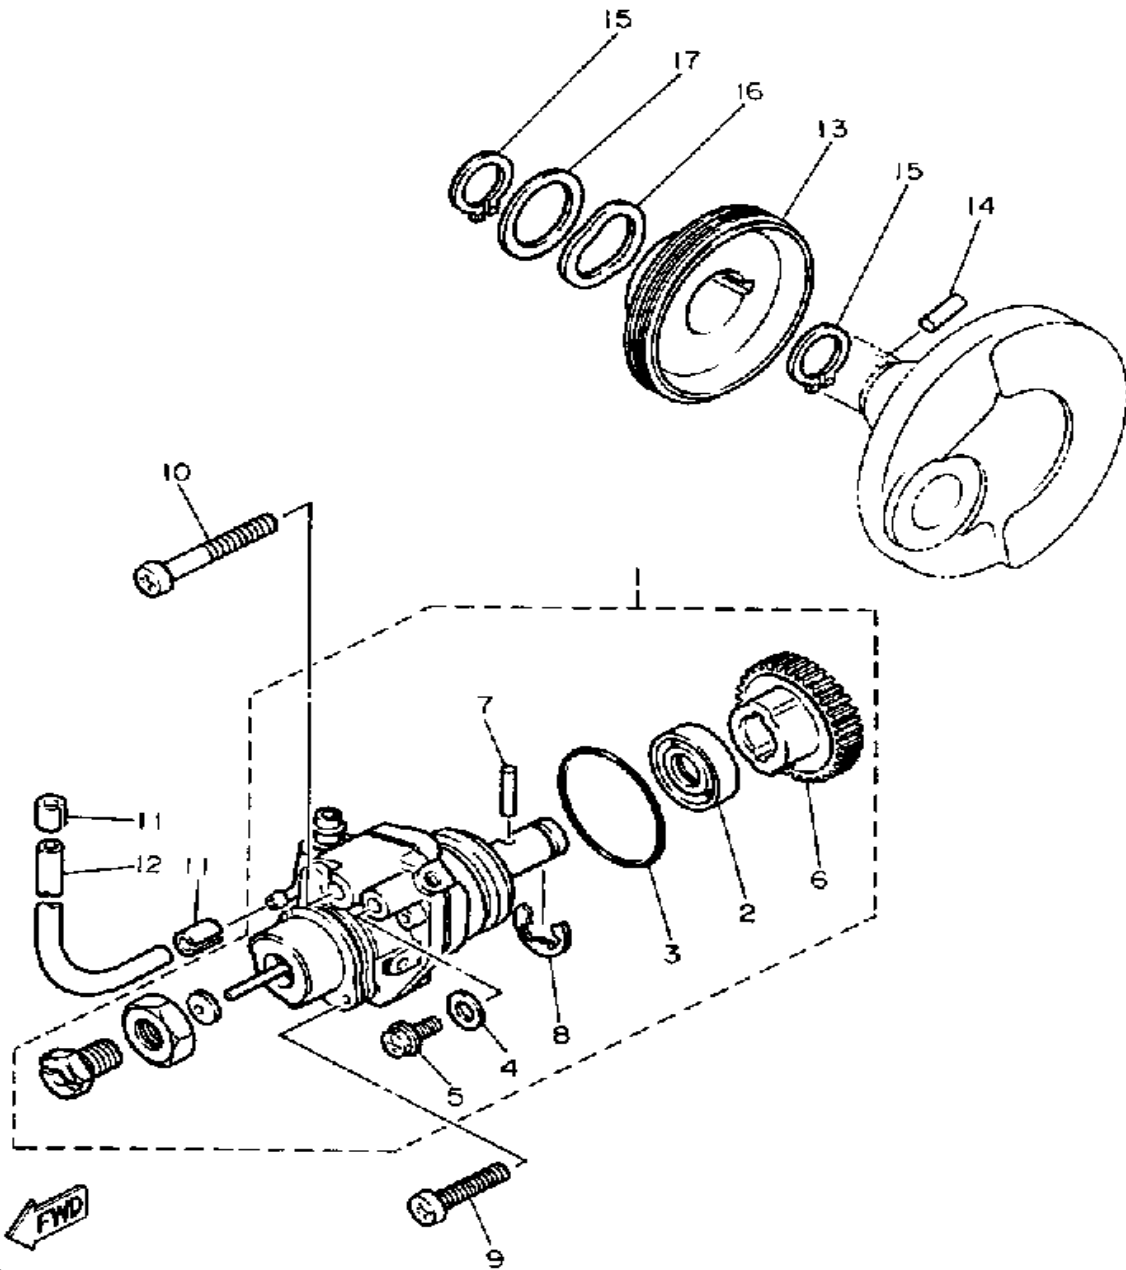

# AIR SHROUD - FAN

Ref. No.	Part Number	Description	Qty	Remarks
1	32N-12651-00-00	AIR SHROUD, CYLINDER 1 ...	1	
2	97011-06016-00	BOLT .....	2	
3	92995-06100-00	WASHER, SPRING .....	2	
4	97313-06016-00	BOLT, HEXAGON .....	1	
5	92901-06600-00	WASHER .....	1	
6	85G-12652-00-00	AIR SHROUD, CYLINDER 2 ...	1	
7	85G-12653-00-00	AIR SHROUD, CYLINDER 3 ...	1	
8	90116-06475-00	BOLT, STUD .....	3	
9	90179-06562-00	NUT, SPEC'L SHAPE .....	3	
10	5G3-12611-00-00	FAN .....	1	
11	97313-06016-00	BOLT, HEXAGON .....	3	
12	92995-06100-00	WASHER, SPRING .....	3	
13	92990-06600-00	WASHER, PLATE .....	3	
14	85G-12693-00-00	DUCT 3 .....	1	
15	85G-12686-01-00	DAMPER, DUCT 3 .....	1	
16	90464-14117-00	CLAMP .....	1	
17	95811-06012-00	BOLT, FLANGE .....	3	

# OIL PUMP

85H100-8040

Ref. No.	Part Number	Description	Qty	Remarks
1	85G-13101-00-00	OIL PUMP ASSEMBLY	1	
2	93101-10090-00	. OIL SEAL	1	
3	93210-26240-00	. O-RING	1	
4	90430-04004-00	. GASKET	1	
5	90149-04135-00	. SCREW	1	
6	296-13124-00-00	. GEAR, WORM WHEEL	1	
7	91690-30014-00	. PIN, SPRING	1	
8	99080-07600-00	. CIRCLIP (E)	1	
9	98580-05020-00	SCREW, PAN HEAD	1	
10	98501-05035-00	SCREW, PAN HEAD	1	
11	90468-02025-00	CLIP	2	
12	91A30-03036-00	HOSE	1	
13	5G3-13178-01-00	GEAR, PUMP DRIVE	1	
14	93603-12007-00	PIN, DOWEL	1	
15	99009-19400-00	CIRCLIP	2	
16	90206-19027-00	WASHER, WAVE	1	
17	296-15644-00-00	SHIM	1	