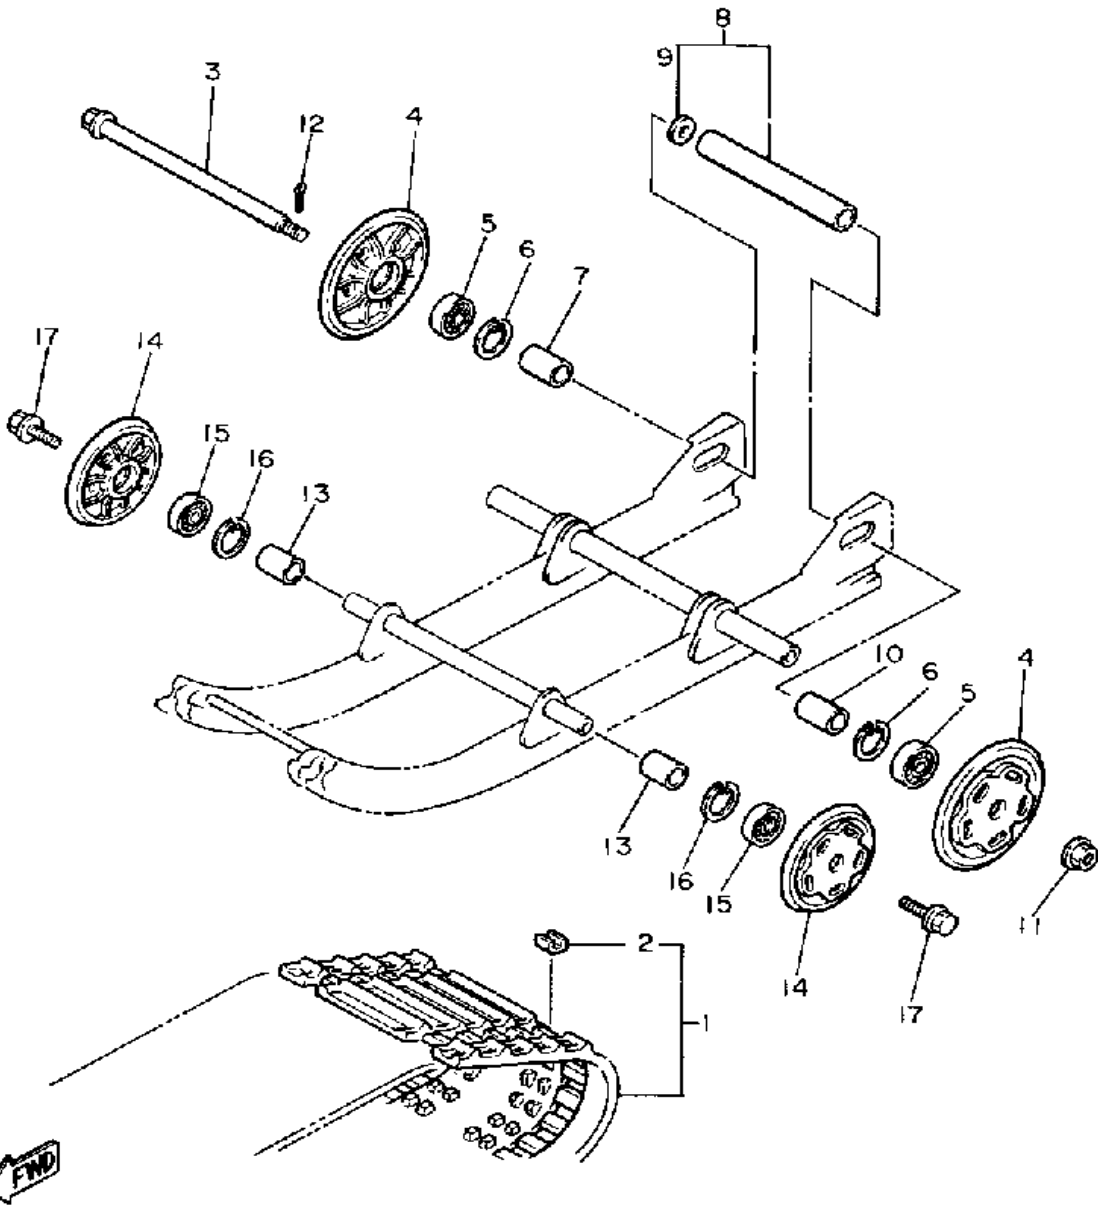

TRACK SUSPENSION 1

85H100-8210

Ref. No.	Part Number	Description	Qty	Remarks
1	85G-47110-01-00	TRACK ASSEMBLY	1	
2	85G-47113-00-00	. PLATE, RNFCMNT	40	
3	85G-47521-00-00	AXLE, REAR	1	
4	8U7-47320-00-00	SUSPENSION WHEEL COMP.	2	
5	93306-00441-00	BEARING (89A) (B6004RS)	2	
6	99009-42500-00	CIRCLIP	2	
7	90387-206T7-00	COLLAR	1	
8	99999-01812-00	COLLAR	1	
9	90201-20279-00	. WASHER, PLATE	1	
10	90387-206T8-00	COLLAR	1	
11	95601-14200-00	NUT, U	1	
12	91401-30030-00	PIN, COTTER	1	
13	90387-206T8-00	COLLAR	2	
14	87M-47320-00-00	SUSPENSION WHEEL COMP.	2	
15	93306-00441-00	BEARING (89A) (B6004RS)	2	
16	99009-42500-00	CIRCLIP	2	
17	90105-14488-00	BOLT, WASHER BASED	2	

Property of www.SmallEngineDiscount.com - Not for Resale

B7