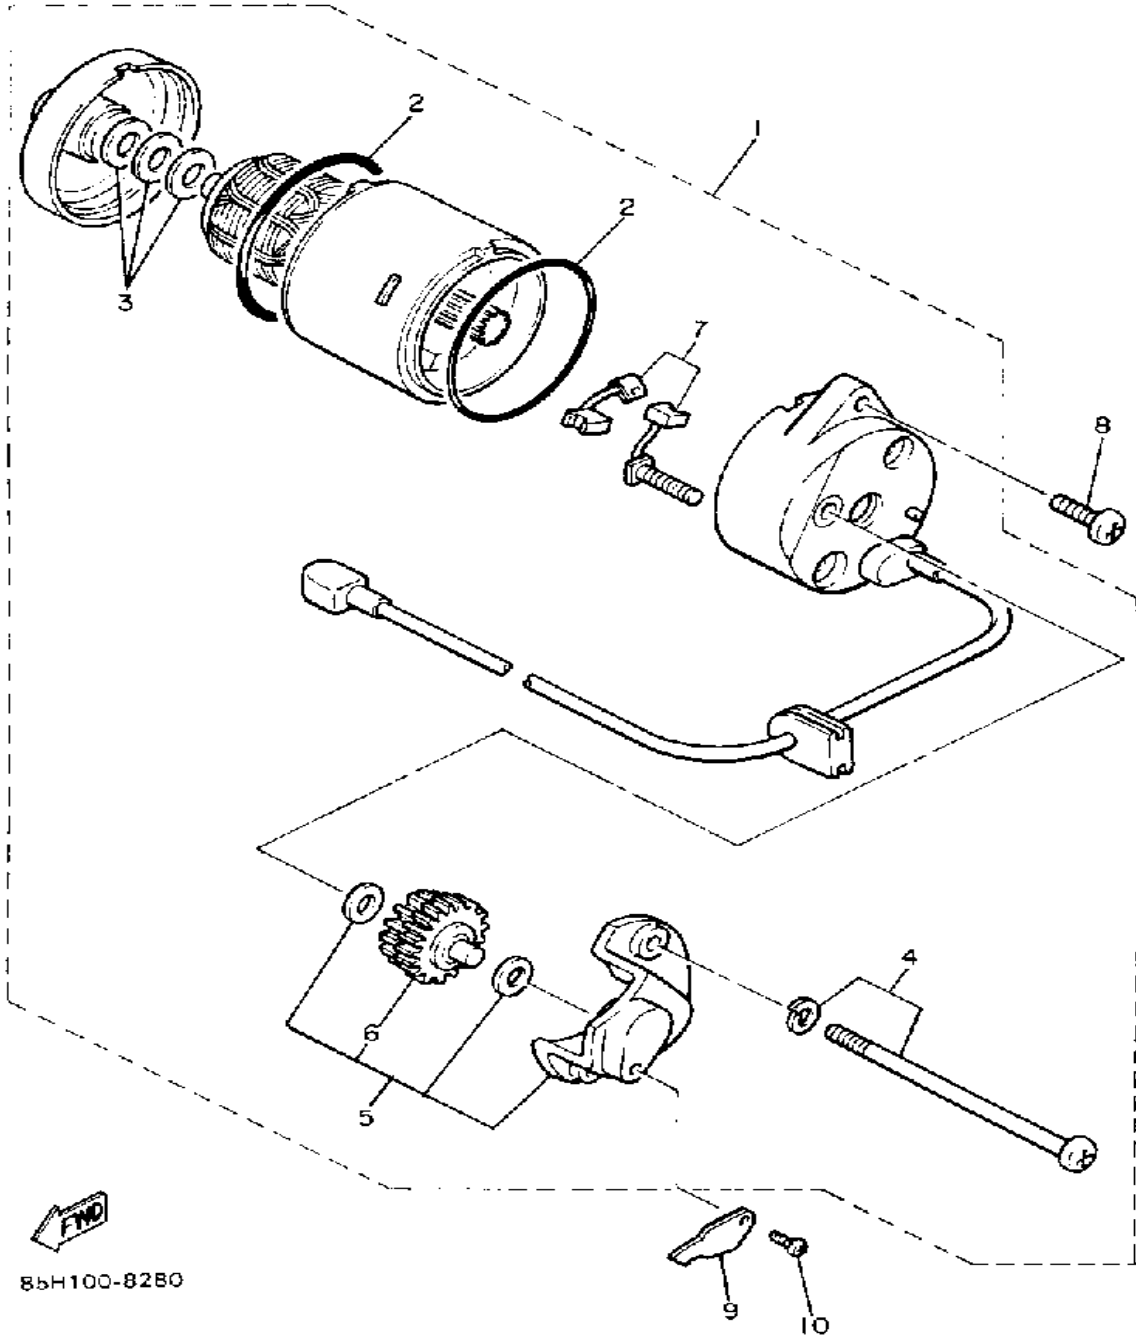

STARTING MOTOR

Ref. No.	Part Number	Description	Qty	Remarks
1	85H-81800-60-00	STARTING MOTOR ASSEMBLY	1	
2	5H0-81844-00-00	GASKET	2	
3	5G3-81809-00-00	WASHER SET	1	
4	(5G3-81828-00-00)	BOLT 2	1	
5	5G3-81842-01-00	COVER	1	
6	5G3-81807-00-00	PINION ASSEMBLY	1	
7	5G3-81801-00-00	BRUSH SET	1	
8	98580-06020-00	SCREW	1	
9	(5G3-81845-00-00)	PLATE	1	
10	98580-05010-00	SCREW, PAN HEAD	1	

Property of www.SmallEngineDiscount.com - Not for Resale