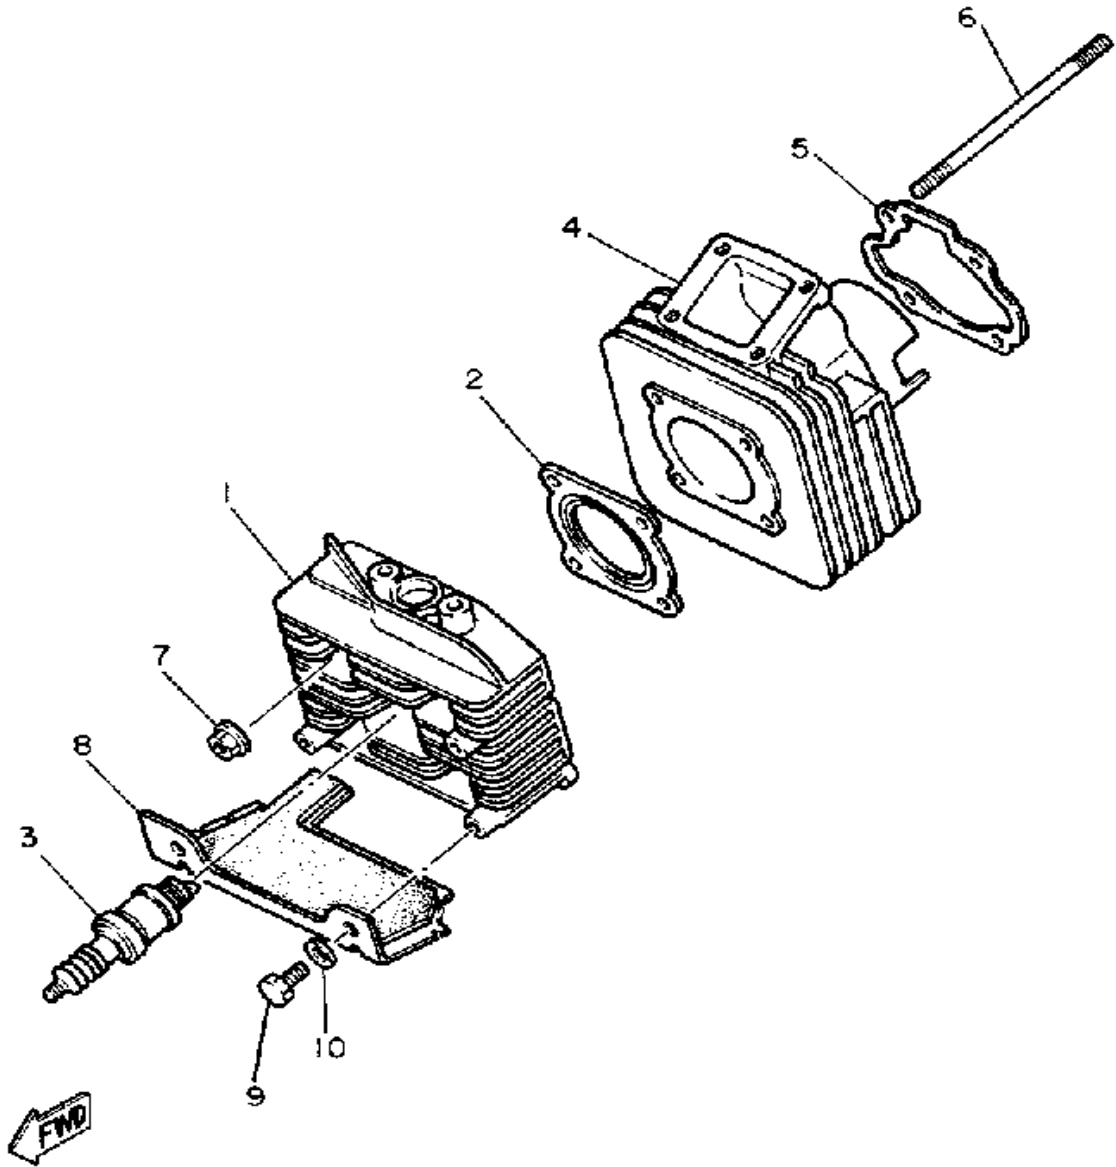

# CYLINDER

85H100-8010

Ref. No.	Part Number	Description	Qty	Remarks
1	32N-11111-00-00	HEAD, CYLINDER 1	1	
2	3M8-11181-00-00	GASKET, CYLINDER HEAD 1	1	
3	NGK-BR8HS-00-00	PLUG, SPARK	1	
4	32N-11311-00-00	CYLINDER 1	1	
5	3WX-11351-00-00	GASKET, CYLINDER	1	
6	90116-07356-00	BOLT, STUD	4	
7	90179-07381-00	NUT	4	
8	85G-1111H-00-00	COVER, CYLHEAD SIDE	1	
9	97313-06016-00	BOLT, HEXAGON	2	
10	92901-06600-00	WASHER	2	