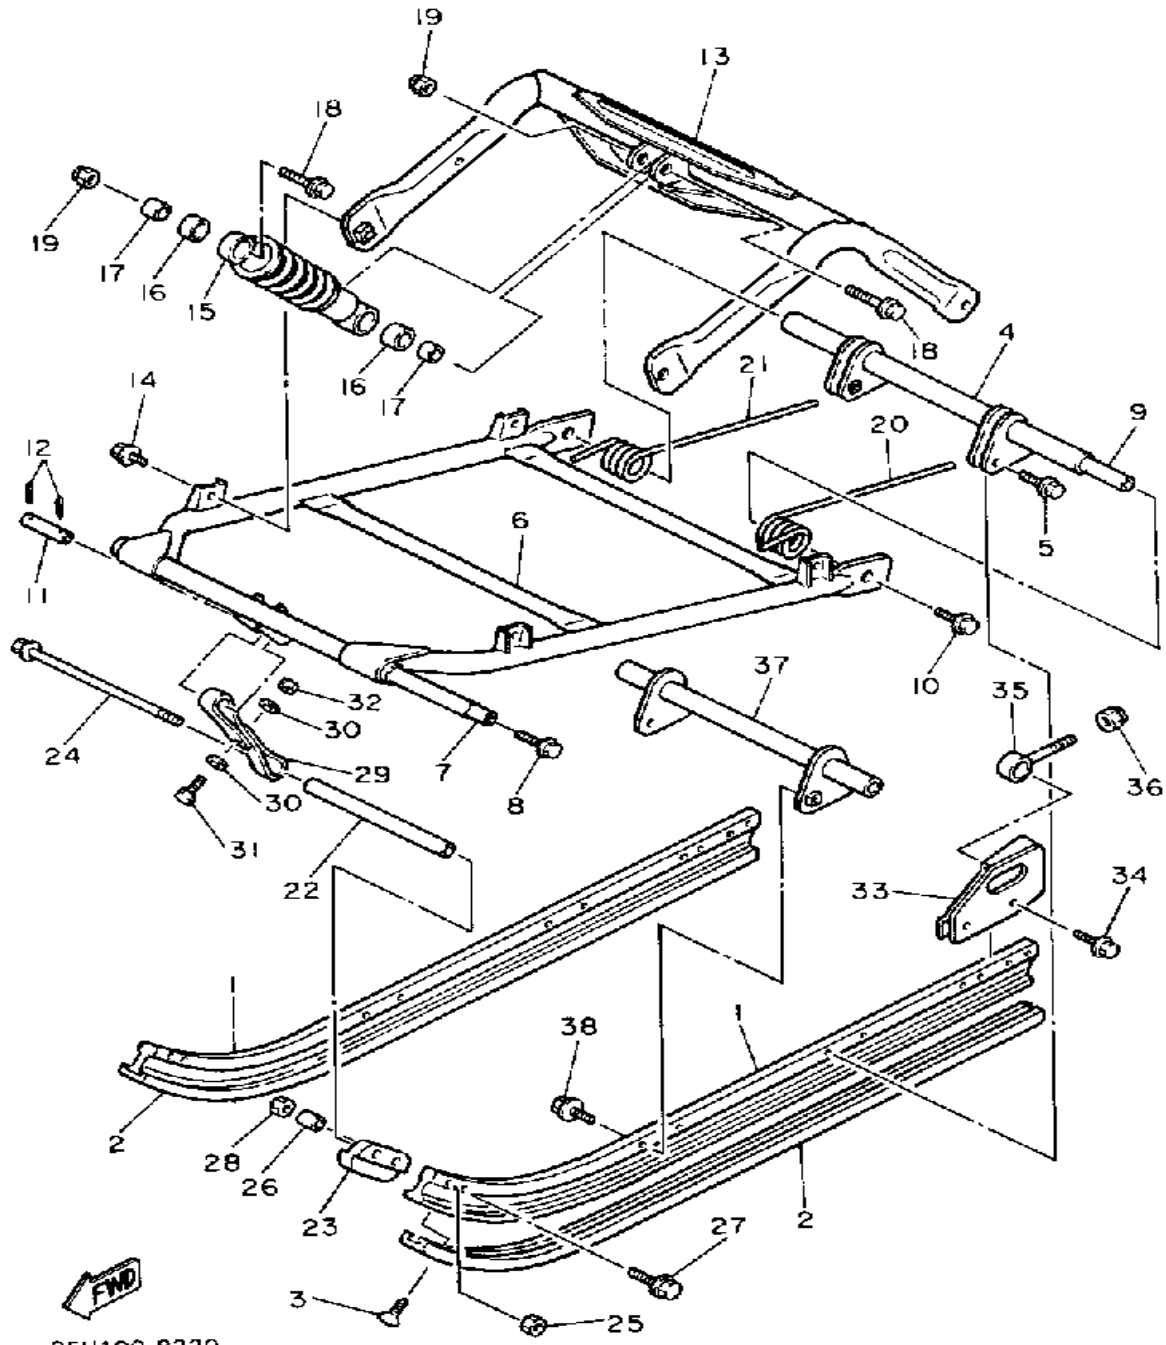

TRACK SUSPENSION 2

85H100-8220

Ref. No.	Part Number	Description	Qty	Remarks
30	90209-06174-00	WASHER	2	
31	97011-06025-00	BOLT (97001-06025)	1	
32	95701-06300-00	NUT, NYLON	1	
33	85G-47412-00-00	FRAME, SLIDING 2	2	
34	90105-08486-00	BOLT, WASHER BASED	4	
35	85G-47479-00-00	COLLAR 3	2	
36	95701-10300-00	NUT, FLANGE (95702-10300)	2	
37	85G-47451-00-00	BAR, SUSPENSION	1	
38	90105-08486-00	BOLT, WASHER BASED	4	

Property of www.SmallEngineDiscount.com - Not for Resale