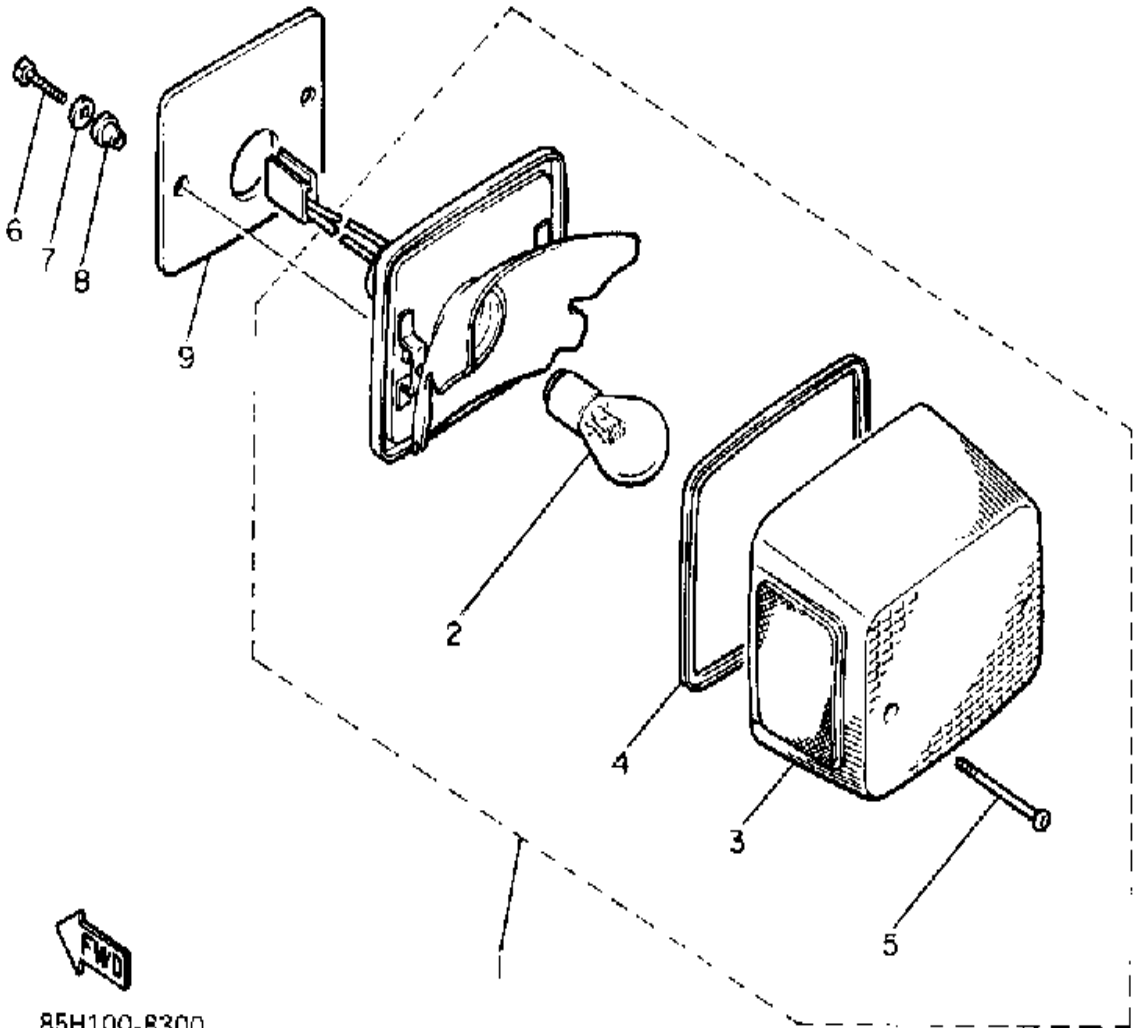

TAILLIGHT

85H100-B300

Ref. No.	Part Number	Description	Qty	Remarks
1	85G-84710-00-00	TAILLIGHT UNIT ASSEMBLY ..	1	
2	137-84714-61-00	. BULB, TL 12V23/8W (J50-83311-00)	1	
3	85G-84721-00-00	. LENS, TAILLIGHT	1	
4	1M1-84523-60-00	. GASKET, LENS	1	
5	1M1-84524-60-00	. SCREW, LENS FITTING	2	
6	1M1-84526-60-00	SCREW	2	
7	90201-08103-00	WASHER, PLAIN	2	
8	1M1-84527-60-00	DAMPER	2	
9	1M1-84512-60-00	SEAT, BASE	1	

Property of www.SmallEngineDiscount.com - Not for Resale