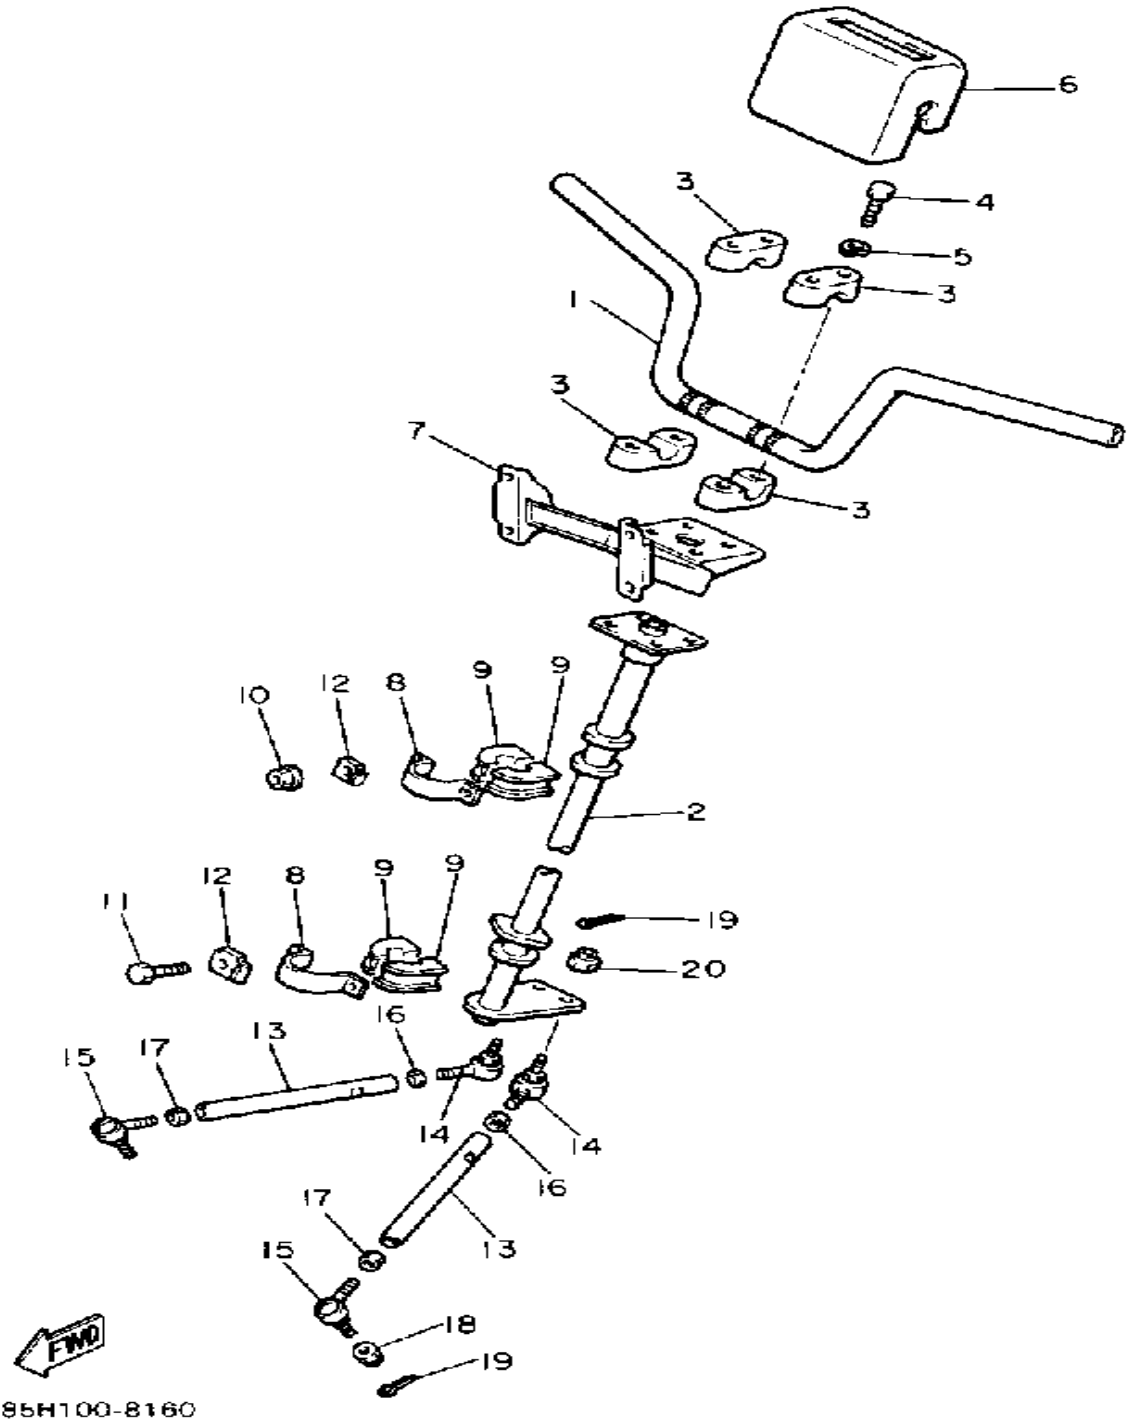

# STEERING

Ref. No.	Part Number	Description	Qty	Remarks
1	85G-23811-00-00	COLUMN, STEERING	1	
2	85G-23813-00-00	COLUMN, STEERING 2	1	
3	85G-23814-00-00	HOLDER, HANDLE UPR	4	
4	97021-08065-00	BOLT	4	
5	92990-08100-00	WASHER	4	
6	8F3-23818-00-00	COVER, STEERING	1	
7	85G-23174-00-00	STAY, HEADLIGHT	1	
8	84M-23868-00-00	BRACKET, STEERING LOWER	2	
9	8F3-23812-00-00	PLANE BEARING, STEERING	4	
10	95712-08300-00	NUT, LOCK	2	
11	97011-08016-00	BOLT	2	
12	90215-08262-00	WASHER, LOCK	4	
13	85G-23821-00-00	ROD, STEERING RELAY	2	
14	85G-23841-00-00	JOINT, UNIVERSAL 1	2	
15	86X-23845-00-00	JOINT, UNIVERSAL 2	2	
16	95306-10700-00	NUT	2	
17	90170-10186-00	NUT	2	
18	90185-10085-00	NUT, SELF-LOCKING	2	
19	91402-25018-00	PIN, COTTER	4	
20	90185-10085-00	NUT, SELF-LOCKING	2	