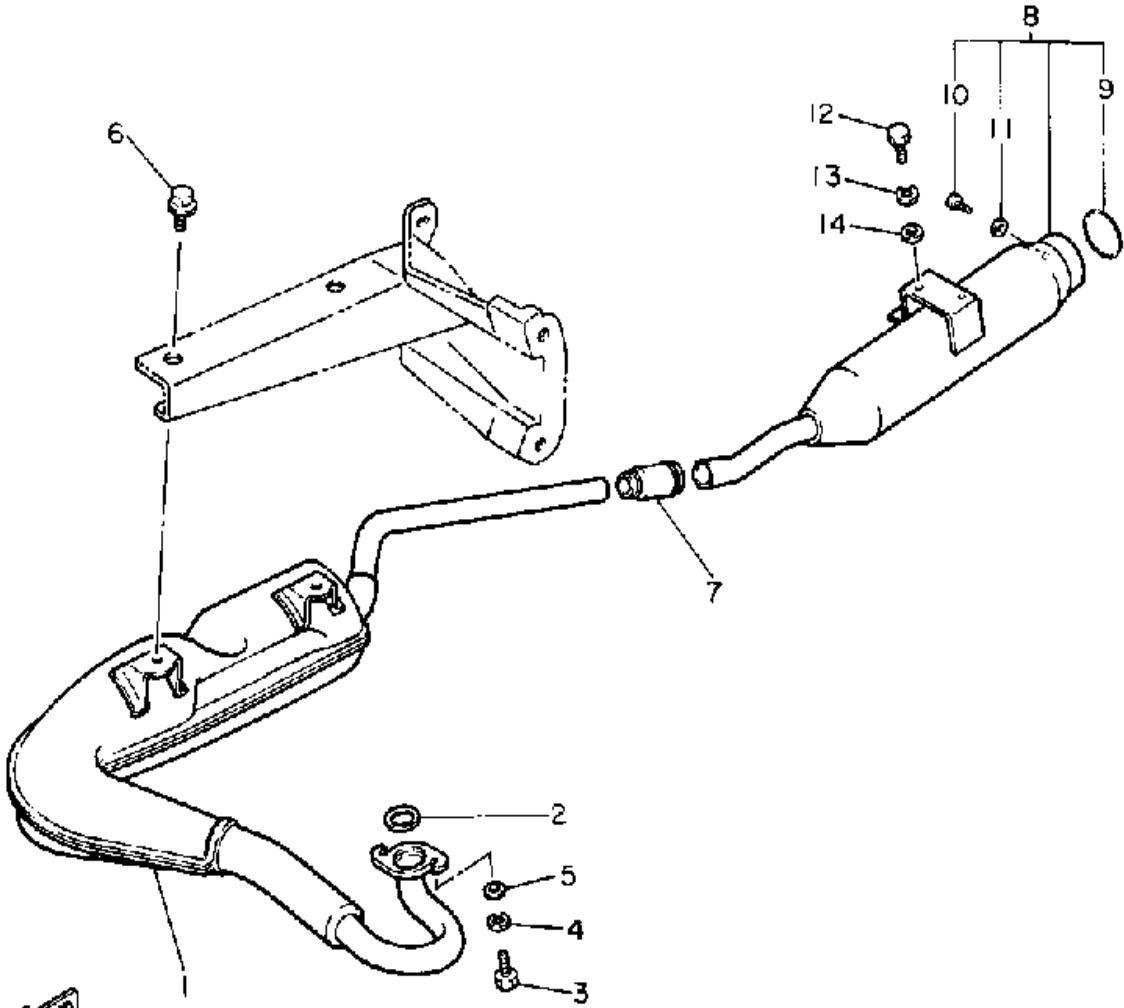

EXHAUST

85H100-8070

Ref. No.	Part Number	Description	Qty	Remarks
1	85G-14610-00-00	EXHAUST PIPE ASSEMBLY L .	1	
2	132-14613-00-00	GASKET, EXST PIPE	1	
3	97016-08020-00	BOLT	2	
4	92906-08100-00	WASHER, SPRING	2	
5	92906-08600-00	WASHER	2	
6	95816-08016-00	BOLT, FLANGE	2	
7	3M7-14615-00-00	JOINT, EXHAUST L	1	
8	85G-14750-00-00	SILENCER ASSEMBLY	1	
9	93210-40407-00	. O-RING	1	
10	98506-06010-00	. SCREW, PAN HEAD	1	
11	92906-06600-00	. WASHER	1	
12	97026-06012-00	BOLT	3	
13	92906-06100-00	WASHER, SPRING	3	
14	92906-06600-00	WASHER	3	

Property of www.SmallEngineDiscount.com - Not for Resale