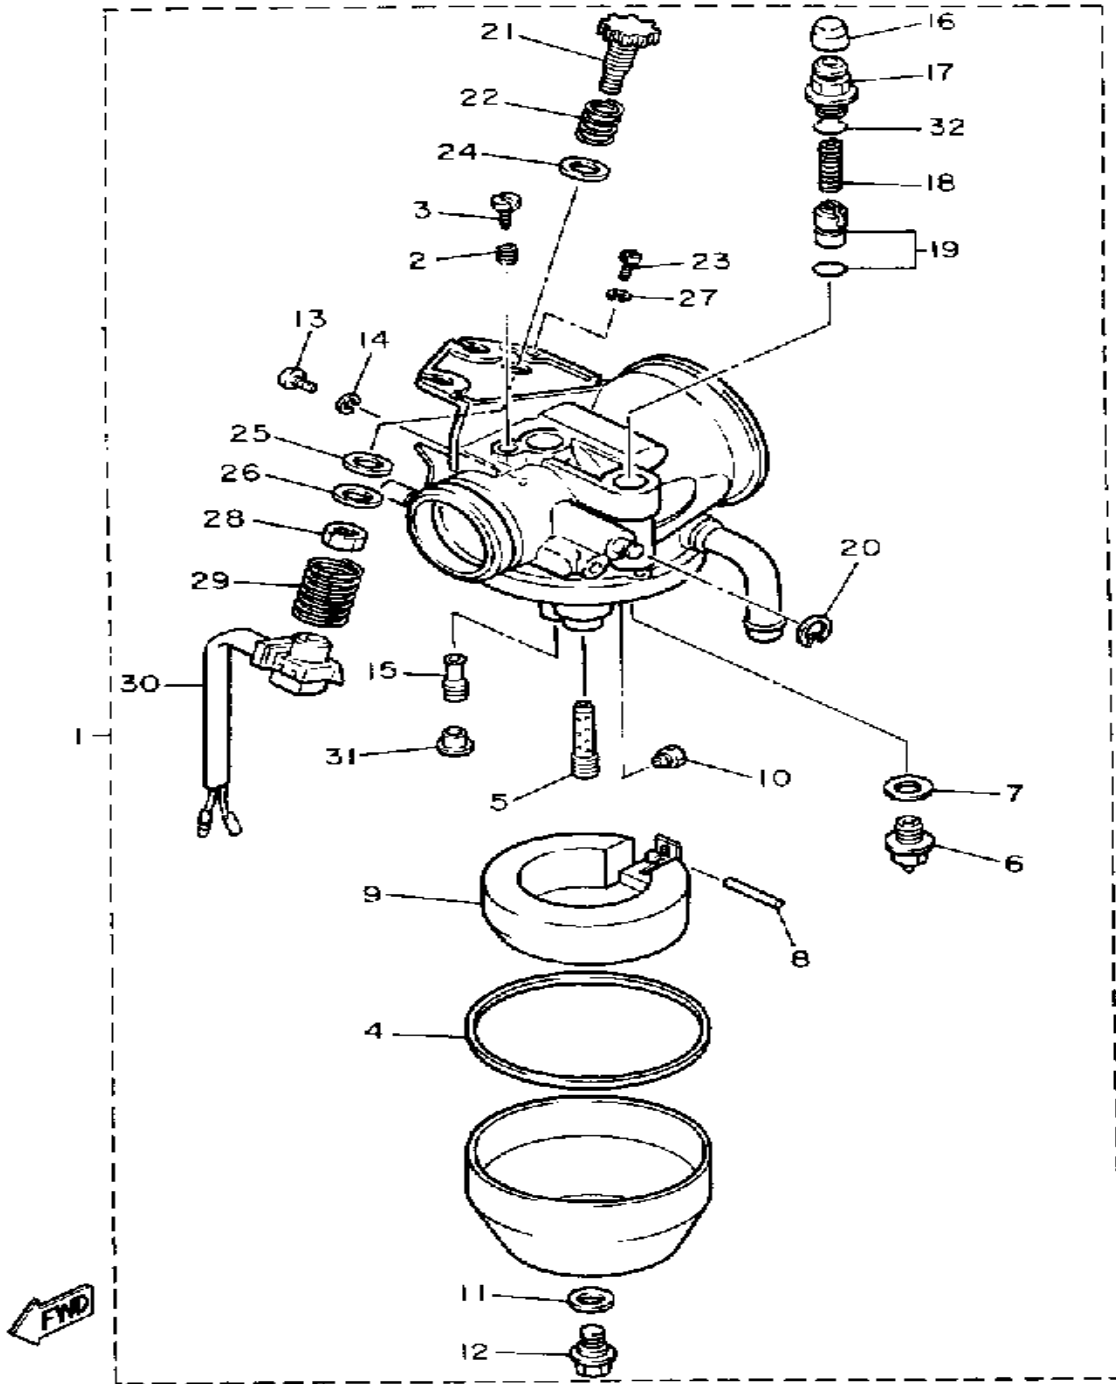

CARBURETOR

B5H100-B060

Ref. No.	Part Number	Description	Qty	Remarks
25	22F-14117-00-00	. WASHER, PLUG SCREW	1	
26	1UF-14952-00-00	. WASHER	1	
27	92901-04100-00	. WASHER, SPRING	1	
28	8X0-14358-00-00	. NUT	1	
29	8X0-14133-00-00	. SPRING, THROTTLE STOP . .	1	
30	8V0-8259A-00-00	. SWITCH, CARBURETOR	1	
31	85G-14118-00-00	. CAP	1	
32	1FN-14147-00-00	. O-RING	1	

Property of www.SmallEngineDiscount.com - Not for Resale