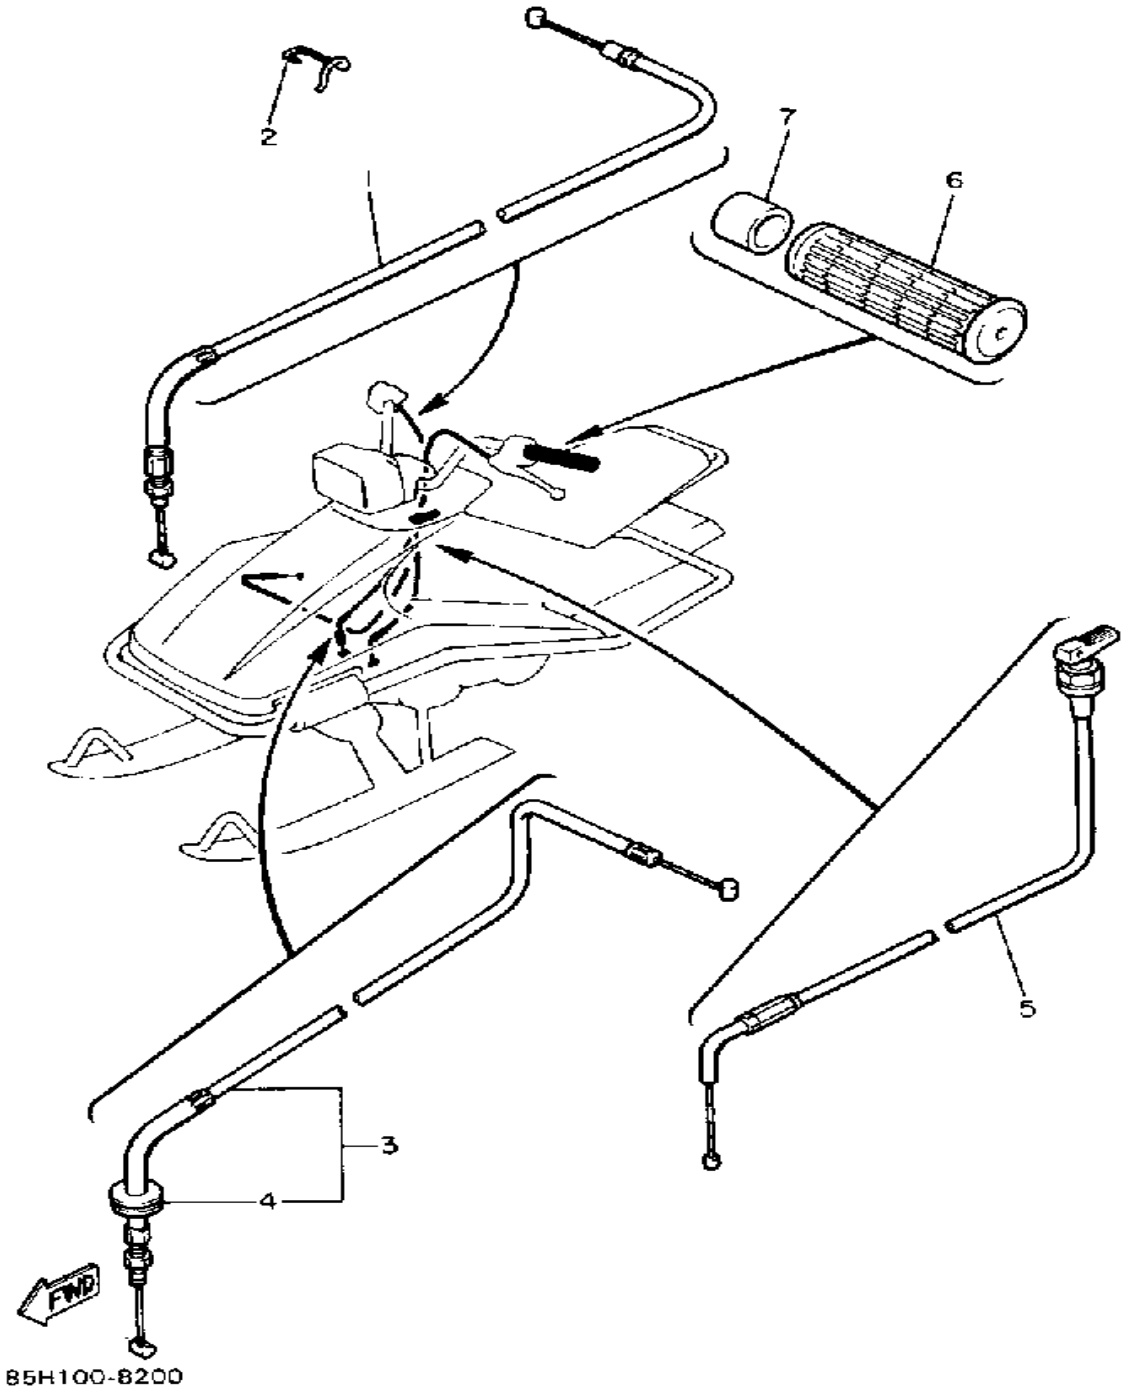

CONTROL - CABLE

Ref. No.	Part Number	Description	Qty	Remarks
1	85G-26311-00-00	CABLE, THROTTLE 1	1	
2	90465-10189-00	CLAMP	1	
3	85G-26340-00-00	CABLE, BRAKE	1	
4	(90480-18473-00)	GROMMET	1	
5	85G-26331-00-00	CABLE, STARTER 1	1	
6	801-26241-01-00	GRIP	2	
7	90387-22726-00	COLLAR	1	

Property of www.SmallEngineDiscount.com - Not for Resale