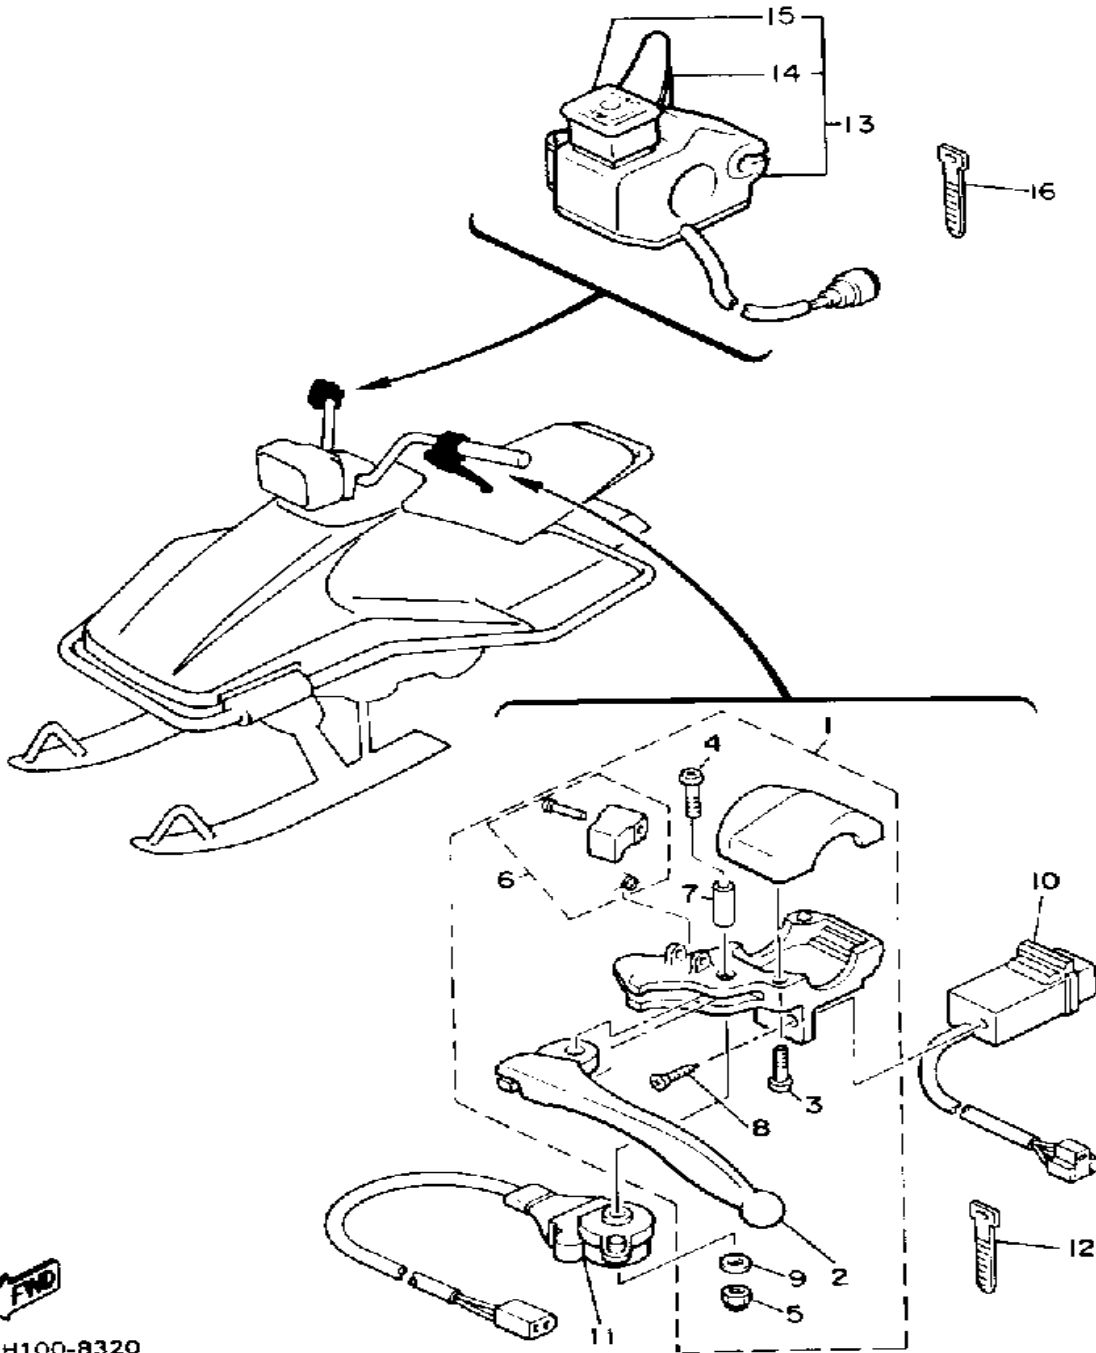

ELECTRICAL 2

Ref. No.	Part Number	Description	Qty	Remarks
1	88R-W8291-00-00	LEVER HOLDER ASSEMBLY (LEFT)	1	
2	8H8-83912-00-00	. LEVER 1	1	
3	90157-05027-00	. SCREW, PAN HEAD	2	
4	98501-05040-00	. SCREW, PAN HEAD (98502-05040)	1	
5	95701-05300-00	. NUT, NYLON	1	
6	82A-83930-00-00	. LEVER LOCK ASSEMBLY	1	
7	802-83913-00-00	. COLLAR, LEVER 1	1	
8	97780-30312-00	. SCREW, tapping	2	
9	92990-05200-00	. WASHER, PLAIN	1	
10	8H8-83950-01-00	BEAM SWITCH ASSEMBLY (8K4-83950-01-00)	1	
11	8R4-82530-00-00	STOP SWITCH ASSEMBLY	1	
12	437-83936-01-00	BAND, SWITCH CORD	2	
13	85G-82720-00-00	LVR HOLDER ASSEMBLY RT	1	
14	8V0-42138-00-00	. LEVER, THROTTLE	1	
15	85G-82575-09-00	. KILL SWITCH	1	
16	537-83936-00-00	UNAVAILABLE IN PRICE BOOK	2	

FWD
85H100-8320

Property of www.SmallEngineDiscount.com - Not for Resale