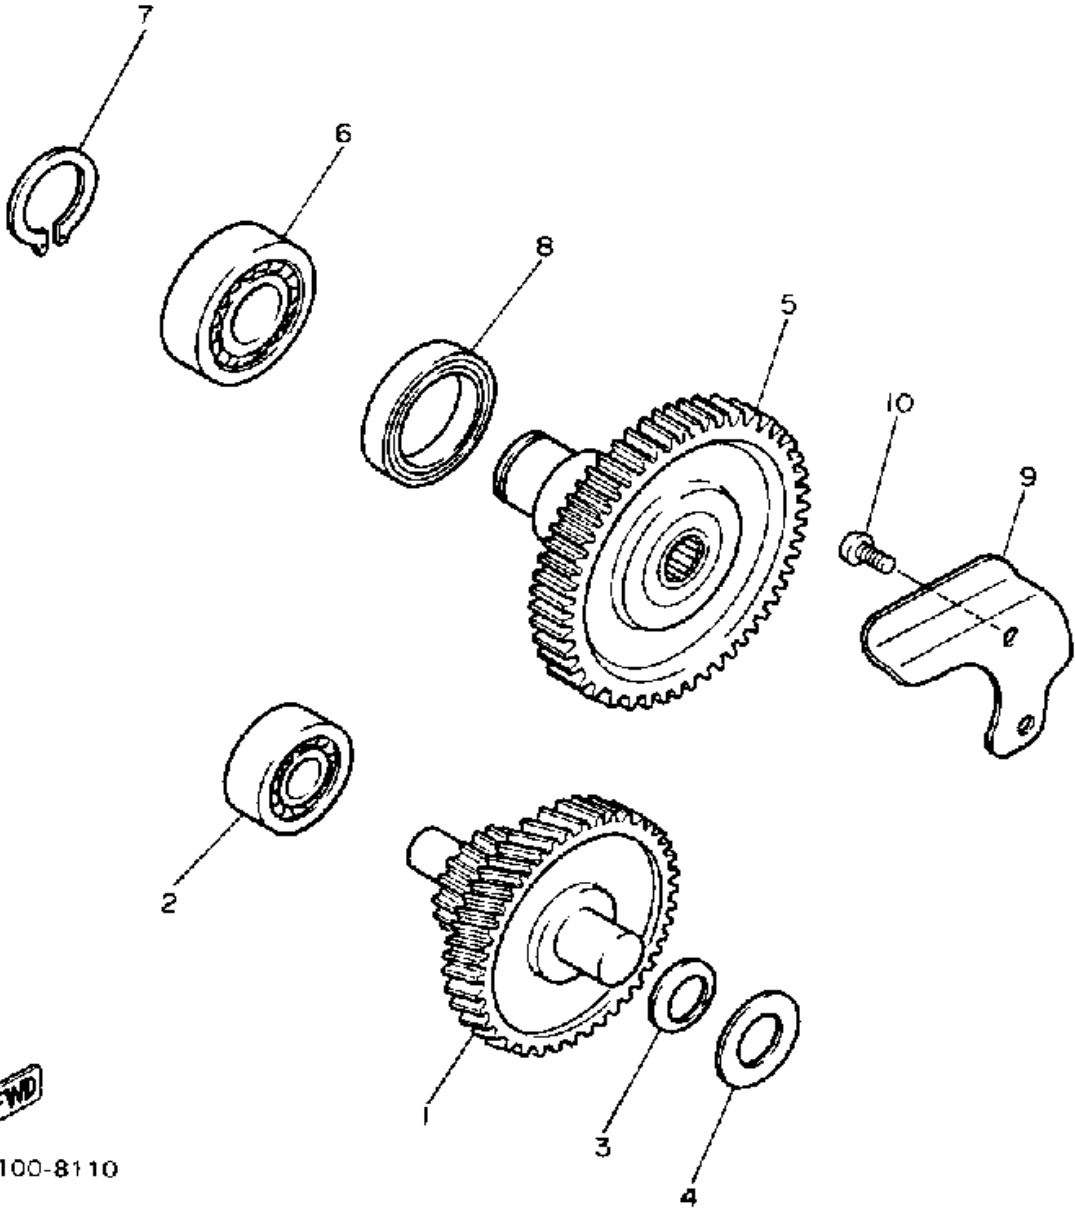

TRANSMISSION

Ref. No.	Part Number	Description	Qty	Remarks
1	85G-17410-00-00	MAIN AXLE	1	
2	93306-30003-00	BEARING (B6300Z)	1	
3	90208-12027-00	WASHER, CONICAL SPRING ..	1	
4	90201-12704-00	WASHER, PLATE	1	
5	85G-17420-00-00	DRIVE AXLE ASSEMBLY	1	
6	93306-07202-00	BEARING	1	
7	93410-22039-00	CIRCLIP	1	
8	93102-27396-00	OIL SEAL, SD-TYPE	1	
9	(5G3-17471-00-00)	PLATE, COVER	1	
10	98580-06010-00	SCREW, PAN HEAD (92503-06010)	2	

Property of www.SmallEngineDiscount.com - Not for Resale