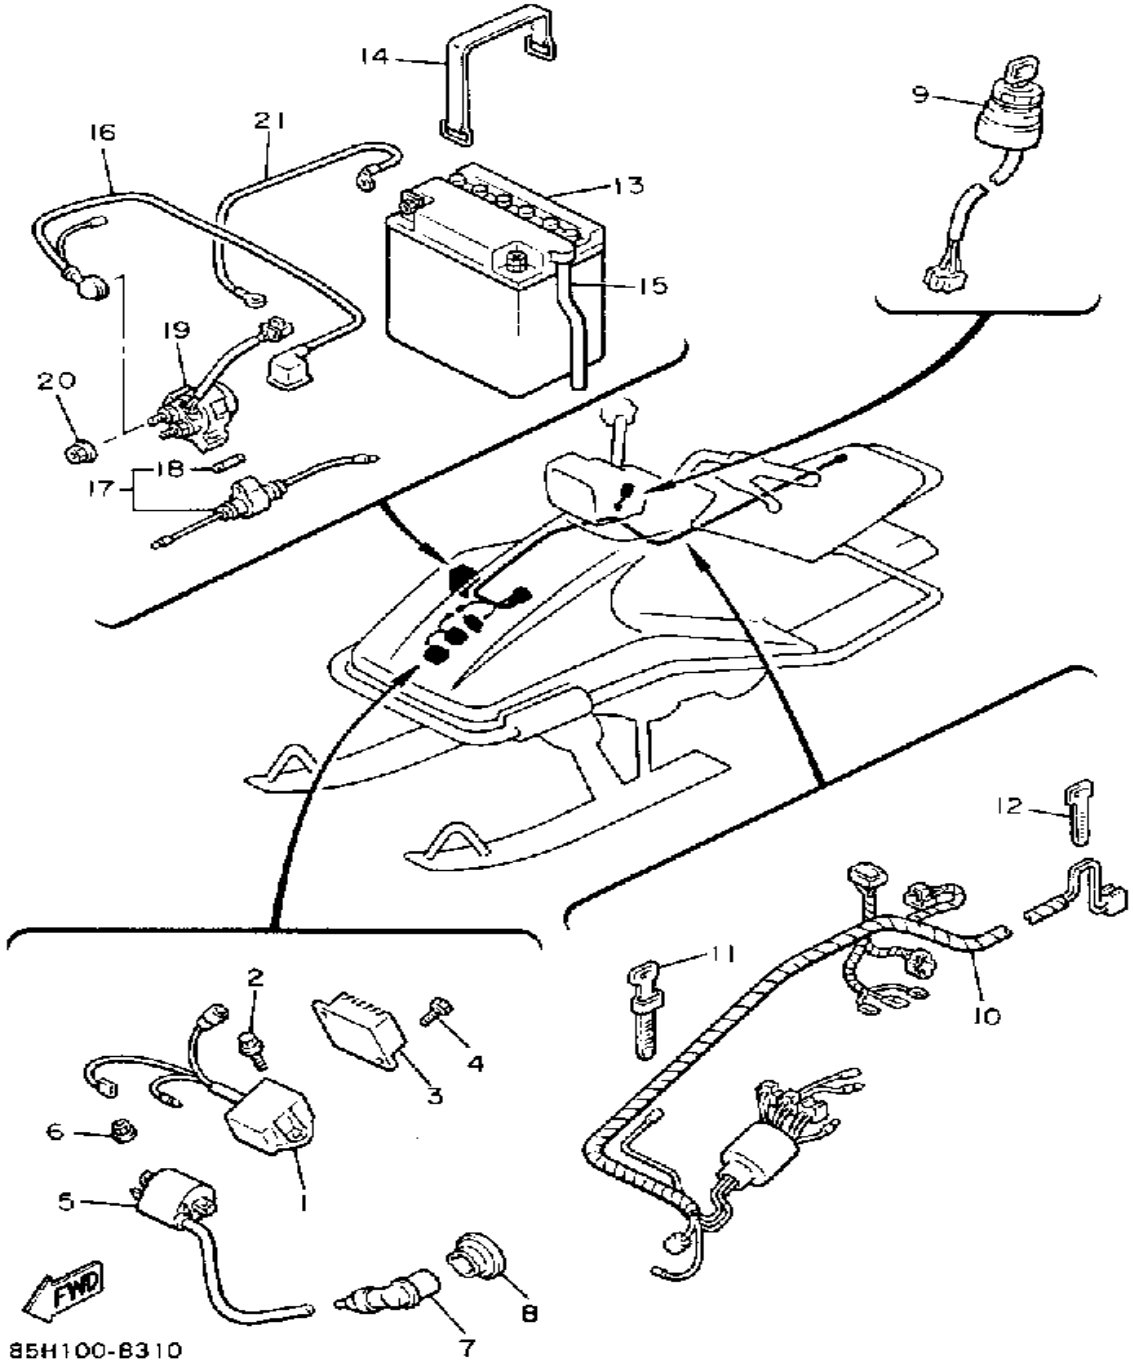

ELECTRICAL 1

Ref. No.	Part Number	Description	Qty	Remarks
1	85G-85540-M0-00	CDI UNIT ASSEMBLY	1	
2	95811-06016-00	BOLT, FLANGE (95822-06016)	1	
3	85G-81960-60-00	RECT/REG ASSEMBLY	1	
4	97001-05012-00	BOLT (97002-05012)	2	
5	85G-82310-M0-00	IGNITION COIL ASSEMBLY	1	
6	95701-06500-00	NUT, FLANGE	2	
7	85G-82370-20-00	PLUG CAP ASSEMBLY	1	
8	5G3-82372-00-00	SEAL, PLUG CAP	1	
9	8K1-82508-20-00	MAIN SWITCH ASSEMBLY	1	
10	85H-82590-20-00	WIRE HARNESS ASSEMBLY	1	
11	437-83936-11-00	BAND, SWITCH CORD	6	
12	437-83936-01-00	BAND, SWITCH CORD	3	
13	BTG-GM73B-10-00	GS GM7-3B 1	1	
14	8R4-2811G-00-00	BAND	1	
15	(90445-08045-00)	HOSE	1	
16	85H-82115-00-00	WIRE, PLUS LEAD	1	
17	2J2-82150-10-00	FUSE HOLDER ASSEMBLY	1	
18	682-82151-00-00	. FUSE (20A)	2	
19	3AY-81940-00-00	STARTER RELAY ASSEMBLY	1	HONDA LOCK
20	95701-06500-00	NUT, FLANGE	2	
21	85H-82116-00-00	WIRE, MINUS LEAD	1	

Property of www.SmallEngineDiscount.com - Not for Resale