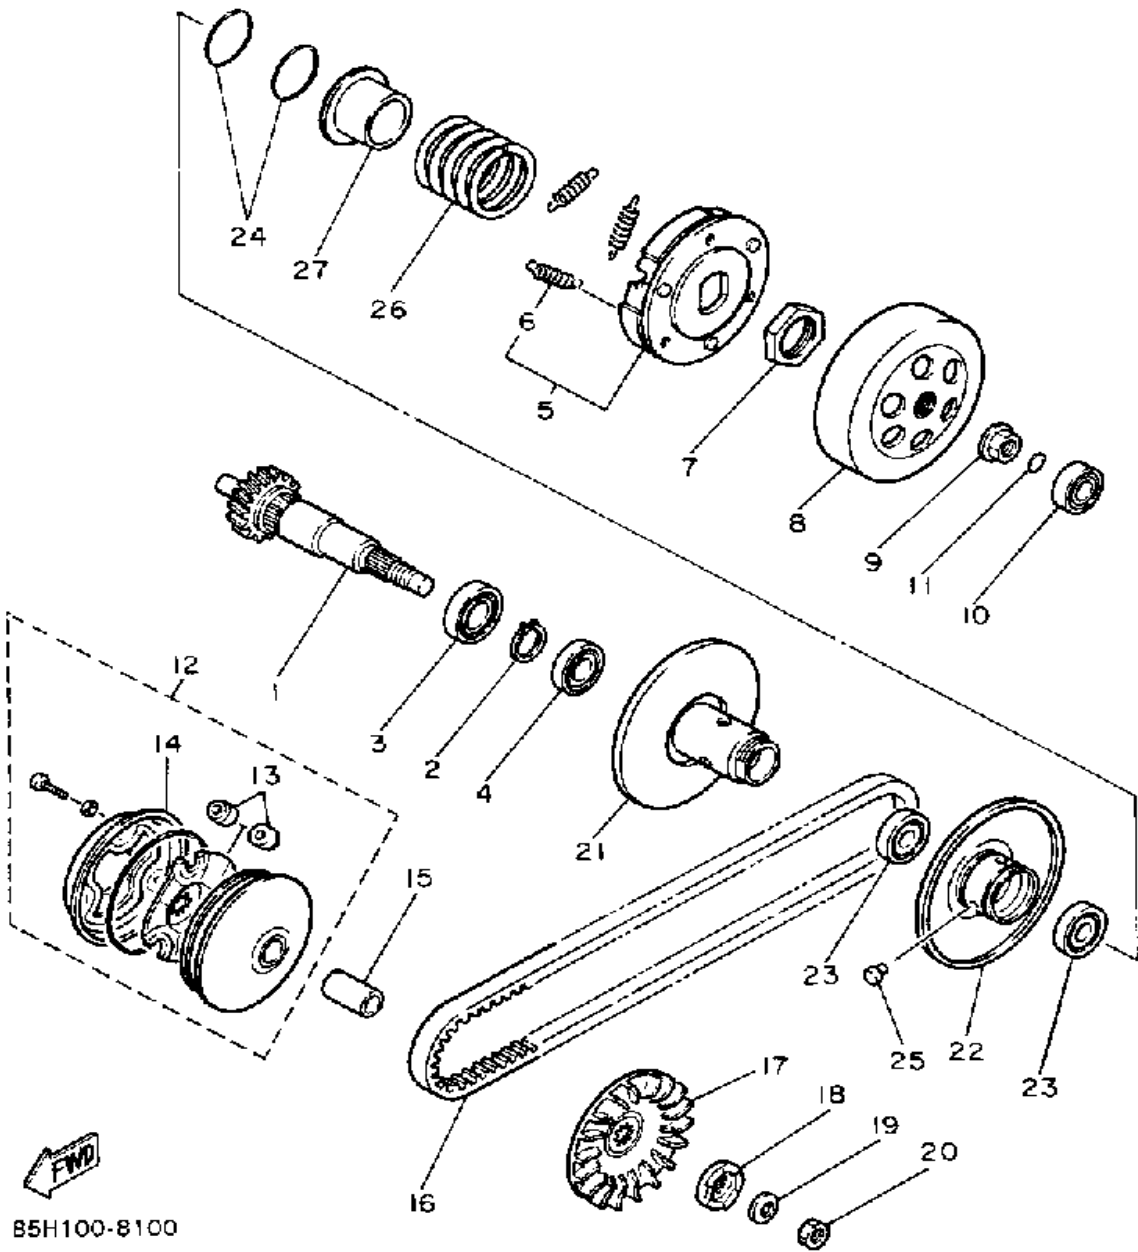

CLUTCH

B5H100-8100

Ref. No.	Part Number	Description	Qty	Remarks
1	85G-16111-00-00	GEAR, PRI DRIVE	1	
2	93410-25010-00	CIRCLIP, S-TYPE	1	
3	93306-00510-00	BEARING	1	
4	93102-25395-00	OIL SEAL, SD-TYPE	1	
5	85G-16620-01-00	CLUTCH CARRIER ASSEMBLY	1	
6	17M-16626-00-00	. SPRING, CLUTCH WT 1	3	
7	90170-36279-00	NUT	1	
8	32N-16611-01-00	HOUSING, CLUTCH	1	
9	90179-14427-00	NUT, SPEC'L SHAPE	1	
10	93306-00108-00	BEARING	1	
11	93210-08287-00	O-RING	1	
12	85G-17601-00-00	PRIMARY SHEAVE ASSEMBLY	1	
13	30A-17632-00-00	. PRI SHVE WGHT (HA)	6	ALT. PART
	5G6-17632-00-00	. PRIM SHEAVE WEIGHT	6	
14	93210-88696-00	. O-RING	1	
15	90387-167H4-00	COLLAR	1	
16	32N-17641-00-00	V-BELT	1	
17	32N-17611-00-00	SHEAVE, PRI FIXED	1	
18	14T-15657-00-00	CLUTCH, ONE	1	
19	90208-10012-00	WASHER, CONICAL SPRING	1	
20	95701-10500-00	NUT, FLANGE (95702-10500)	1	
21	32N-17660-00-00	SEC FXD SHV	1	
22	85G-17670-00-00	SEC SLIDING SHEAVE	1	
23	93104-41091-00	OIL SEAL	2	
24	93210-46593-00	O-RING	2	
25	24G-17664-00-00	PIN, GUIDE	3	
26	90501-457E7-00	SPRING, COMPRESSION	1	
27	32N-17684-00-00	SEAT, SEC SPRING	2	

Property of www.SmallEngineDiscount.com - Not for Resale