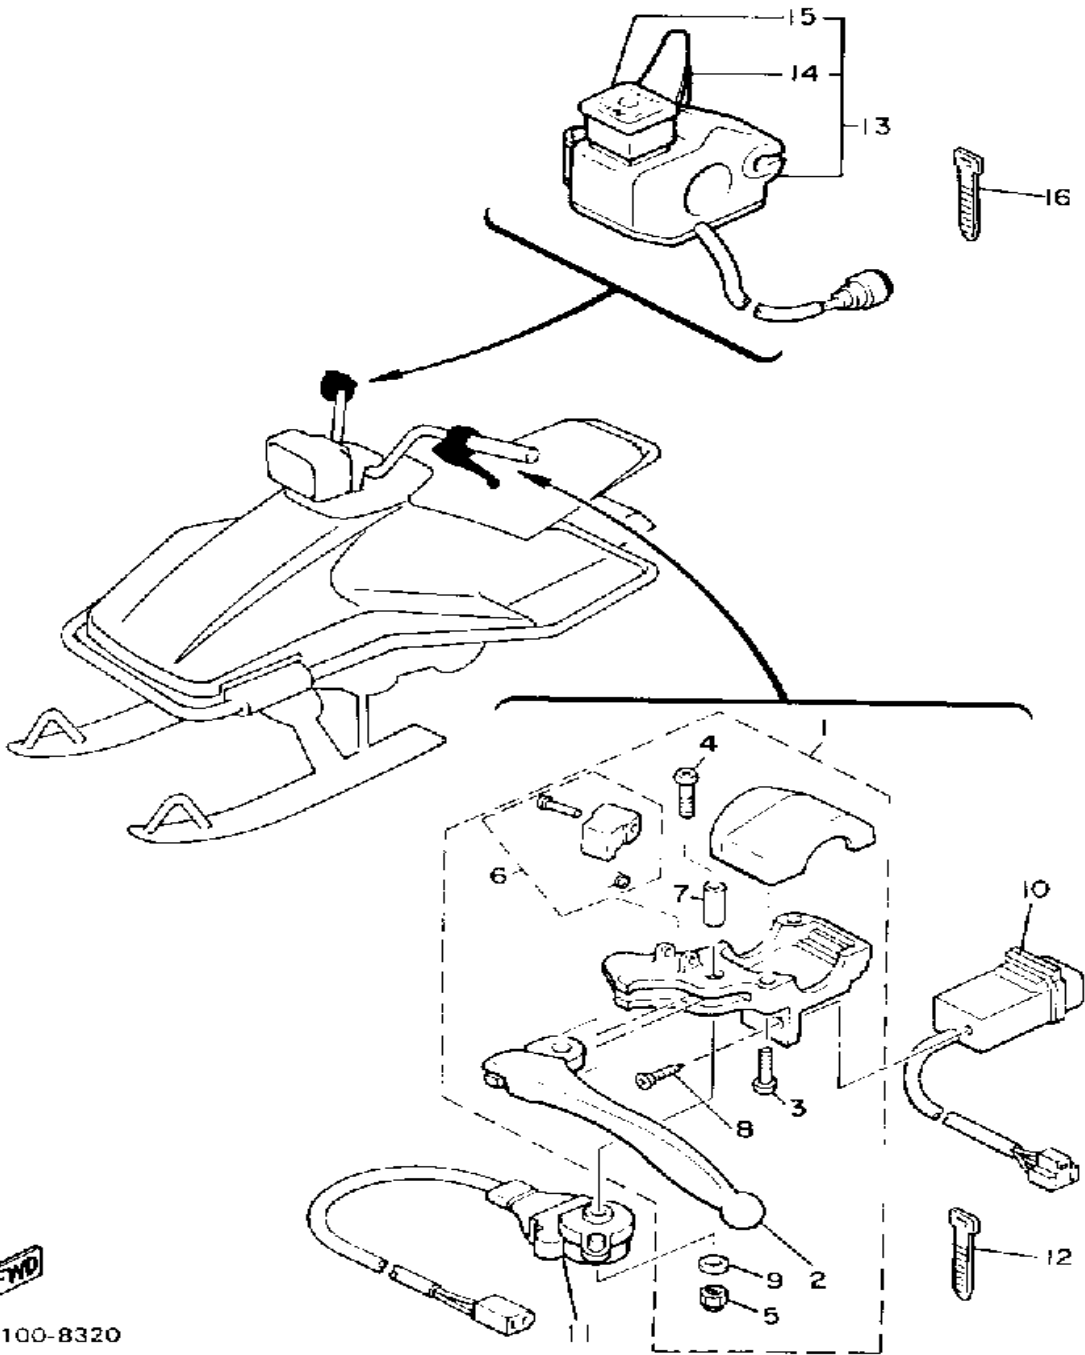

Property of www.SmallEngineDiscount.com - Not for Resale

TAILLIGHT

85H100-8300

Ref. No.	Part Number	Description	Qty	Remarks
1	85G-84710-00-00	TAILLIGHT UNIT ASSEMBLY ..	1	
2	137-84714-61-00	. BULB, TL 12V23/8W (J50-83311-00)	1	
3	85G-84721-00-00	. LENS, TAILLIGHT	1	
4	1M1-84523-60-00	. GASKET, LENS	1	
5	1M1-84524-60-00	. SCREW, LENS FITTING	1	
6	1M1-84526-60-00	SCREW	2	
7	90201-08103-00	WASHER, PLAIN	2	
8	1M1-84527-60-00	DAMPER	2	
9	1M1-84512-60-00	SEAT, BASE	1	

Property of www.SmallEngineDiscount.com - Not for Resale

C10

ELECTRICAL 1

Ref. No.	Part Number	Description	Qty	Remarks
1	85G-85540-M0-00	CDI UNIT ASSEMBLY	1	
2	95811-06016-00	BOLT, FLANGE (95822-06016)	1	
3	85G-81960-60-00	RECT/REG ASSEMBLY	1	
4	97001-05012-00	BOLT (97002-05012)	2	
5	85G-82310-M0-00	IGNITION COIL ASSEMBLY	1	
6	95701-06500-00	NUT, FLANGE	2	
7	85G-82370-20-00	PLUG CAP ASSEMBLY	1	
8	5G3-82372-00-00	SEAL, PLUG CAP	1	
9	8K4-82508-20-00	MAIN SWITCH ASSEMBLY	1	
10	85G-82590-20-00	WIRE HARNESS ASSEMBLY	1	
11	437-83936-11-00	BAND, SWITCH CORD	6	
12	437-83936-01-00	BAND, SWITCH CORD	3	

Property of www.SmallEngineDiscount.com - Not for Resale

ELECTRICAL 2

Ref. No.	Part Number	Description	Qty	Remarks
1	88R-W8291-00-00	LEVER HOLDER ASSEMBLY (LEFT)	1	
2	8H8-83912-00-00	. LEVER 1	1	
3	90157-05027-00	. SCREW, PAN HEAD	2	
4	98501-05040-00	. SCREW, PAN HEAD (98502-05040)	1	
5	95701-05300-00	. NUT, NYLON	1	
6	82A-83930-00-00	. LEVER LOCK ASSEMBLY	1	
7	802-83913-00-00	. COLLAR, LEVER 1	1	
8	97780-30312-00	. SCREW, tapping	2	
9	92990-05200-00	. WASHER, PLAIN	1	
10	8H8-83950-01-00	BEAM SWITCH ASSEMBLY (8K4-83950-01-00)	1	
11	8R4-82530-00-00	STOP SWITCH ASSEMBLY	1	
12	437-83936-01-00	BAND, SWITCH CORD	2	
13	85G-82720-00-00	LVR HOLDER ASSEMBLY RT	1	
14	8V0-42138-00-00	. LEVER, THROTTLE	1	
15	85G-82575-09-00	. KILL SWITCH	1	
16	437-83936-01-00	BAND, SWITCH CORD	2	