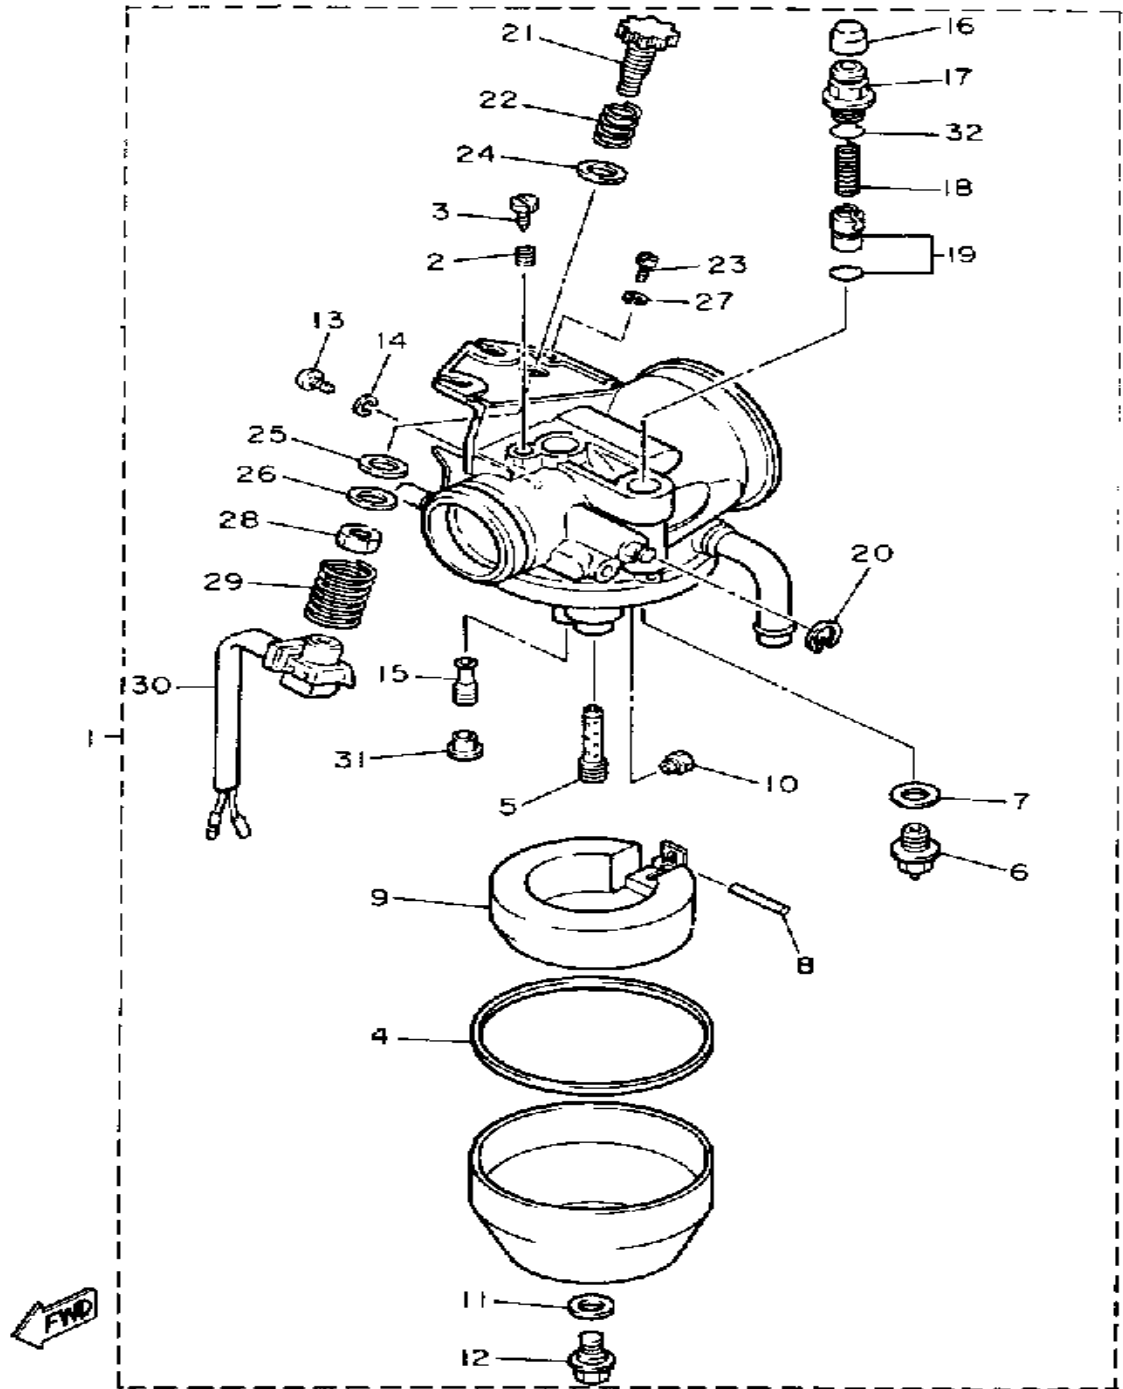

CARBURETOR

95H100-8060

Ref. No.	Part Number	Description	Qty	Remarks
1	85X-14101-01-00	CARBURETOR ASSEMBLY 1	1	
2	8Y2-14134-00-00	. SPRING, AIR ADJUST	1	
3	85G-14211-10-00	. SCREW, PILOT ADJUST	1	
4	85G-14126-00-00	. GASKET	1	
5	85G-14941-7E-00	. NOZZLE, MAIN	1	
6	168-14190-10-00	. NEEDLE VALVE ASSEMBLY	1	
7	214-14195-00-00	. WASHER, NEEDLE VALVE	1	
8	7G0-14548-00-00	. PIN, FLOAT ARM	1	
9	85G-14185-01-00	. FLOAT	1	
10	3G2-14231-20-00	. JET, PILOT AIR (#100)	1	UR
	3G2-14231-21-00	. JET, MAIN #105 (#105)	1	
	3G2-14231-21-00	. JET, MAIN #105 (#105)	1	STD
	3G2-14231-21-00	. JET, MAIN #105 (#105)	1	UR
	3G2-1423E-40-00	. JET, MAIN #101 3	1	UR
11	85G-14285-10-00	. WASHER	1	
12	7R1-14162-00-00	. BOLT, HOLDING	1	
13	98511-04006-00	. SCREW, PAN HEAD (98501-04005)	1	
14	92901-04100-00	. WASHER, SPRING	1	
15	193-14142-62-00	. JET, PILOT 62 5	1	
16	22F-14173-00-00	. COVER, PLUNGER CAP	1	
17	85G-14155-10-00	. GUIDE, CABLE	1	
18	127-14135-00-00	. SPRING, PLUNGER	1	
19	5V7-14171-00-00	. PLUNGER, STARTER	1	
20	363-14137-00-00	. CLIP	1	
21	85G-14122-00-00	. SCREW, THROTTLE	1	
22	354-14133-00-00	. SPRING, THRTL STOP	1	
23	85G-14245-00-00	. SCREW, GUIDE	1	
24	22F-14126-00-00	. GASKET	1	

CONTINUED ON NEXT FRAME ➤

Property of www.SmallEngineDiscount.com - Not for Resale