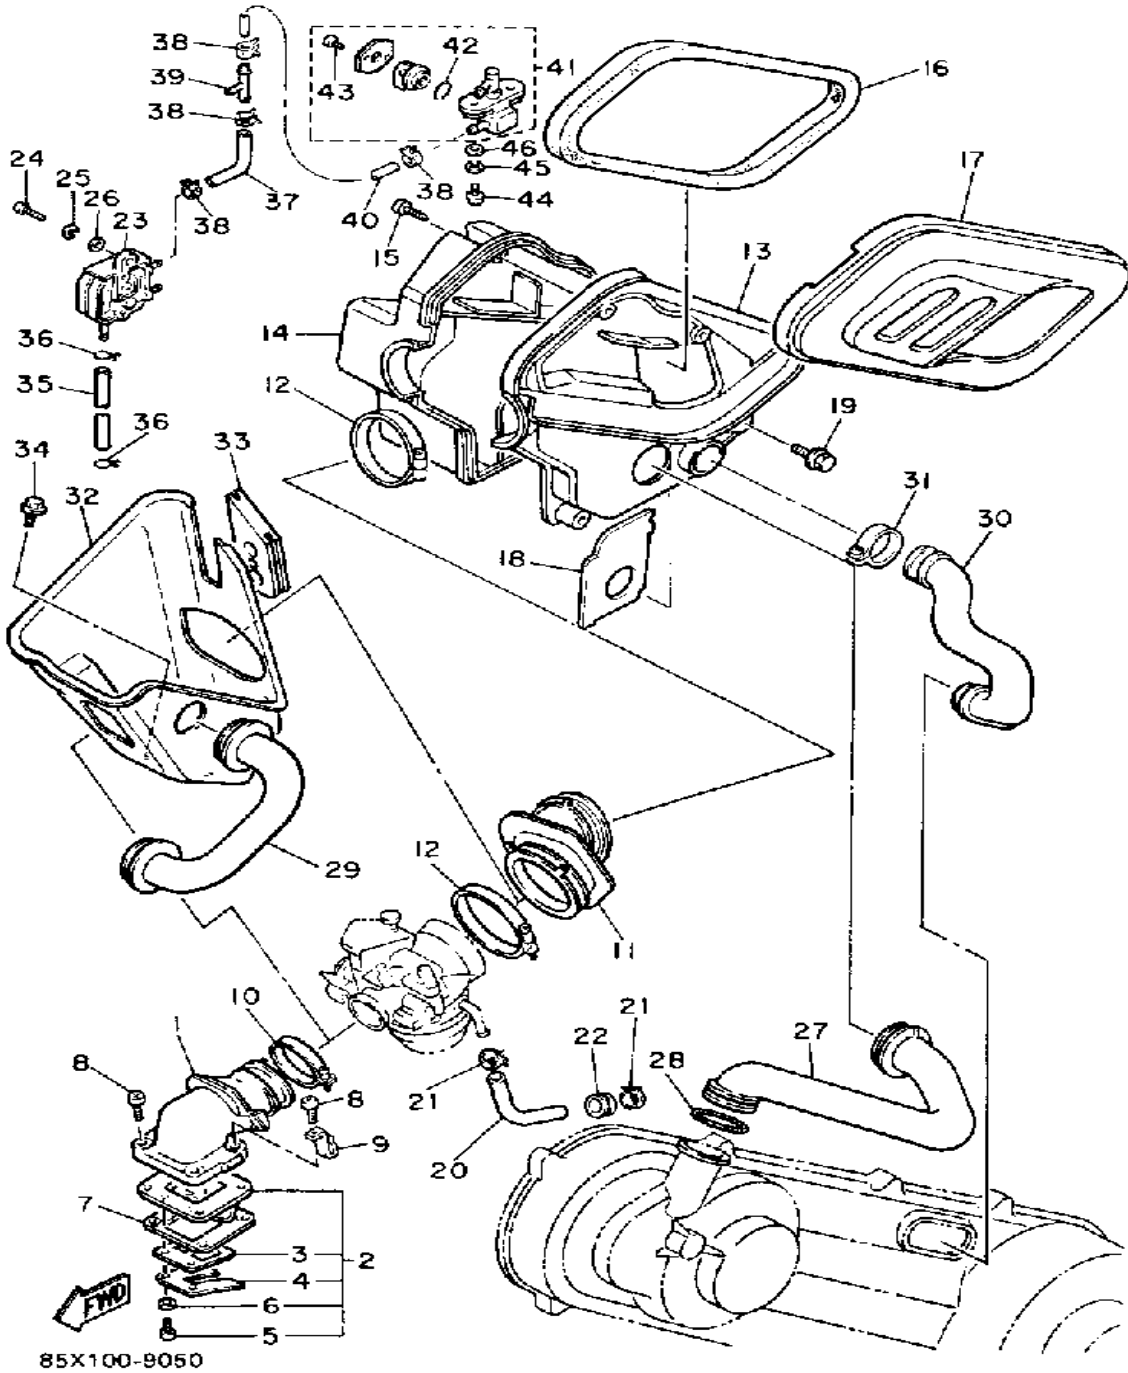

AIR CLEANER

Ref. No.	Part Number	Description	Qty	Remarks
28	90506-06326-00	SPRING, TENSION	1	
29	85X-14437-00-00	DUCT	1	
30	85X-1443A-00-00	DUCT	1	
31	90460-39052-00	CLAMP, HOSE	1	
32	85G-14284-01-00	COVER, CARBURETOR 2	1	
33	85G-14435-00-00	GROMMET	1	
34	95811-06012-00	BOLT, FLANGE	2	
35	90445-10345-00	HOSE	1	
36	90467-09006-00	CLIP	2	
37	90446-11018-00	HOSE	1	
38	90467-11044-00	CLIP	4	
39	815-24379-00-00	PIPE, JOINT 4	1	
40	90446-11287-00	HOSE	1	
41	85G-24500-00-00	FUEL COCK ASSEMBLY	1	
42	4X8-24534-00-00	. SEAL, COCK	1	
43	98581-03008-00	. UNAVAILABLE IN PRICE BOOK (98501-03008-00)	2	
44	98580-05010-00	SCREW, PAN HEAD	2	
45	92990-05100-00	WASHER, SPRING	2	
46	92901-05600-00	WASHER, PLATE	2	

Property of www.SmallEngineDiscount.com - Not for Resale