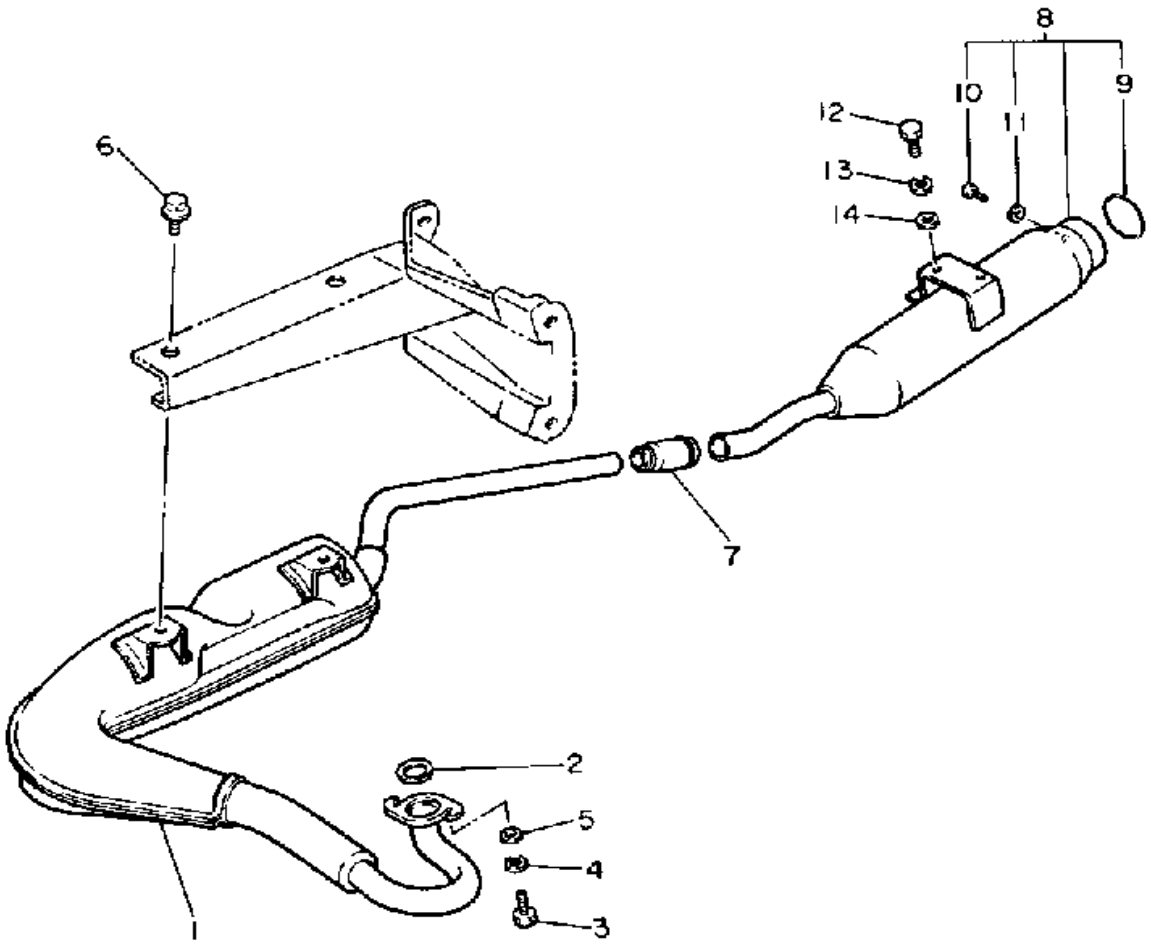

EXHAUST

Ref. No.	Part Number	Description	Qty	Remarks
1	85G-14610-00-00	EXHAUST PIPE ASSEMBLY L .	1	
2	132-14613-00-00	GASKET, EXST PIPE	1	
3	97016-08020-00	BOLT	2	
4	92906-08100-00	WASHER, SPRING	2	
5	92906-08600-00	WASHER	2	
6	95816-08016-00	BOLT, FLANGE	2	
7	3M7-14615-00-00	JOINT, EXHAUST L	1	
8	85G-14750-00-00	SILENCER ASSEMBLY	1	
9	93210-40407-00	. O-RING	1	
10	98506-06010-00	. SCREW, PAN HEAD	1	
11	92906-06600-00	. WASHER	1	
12	97026-06012-00	BOLT	3	
13	92906-06100-00	WASHER, SPRING	3	
14	92906-06600-00	WASHER	3	

85H100-8070

Property of www.SmallEngineDiscount.com - Not for Resale