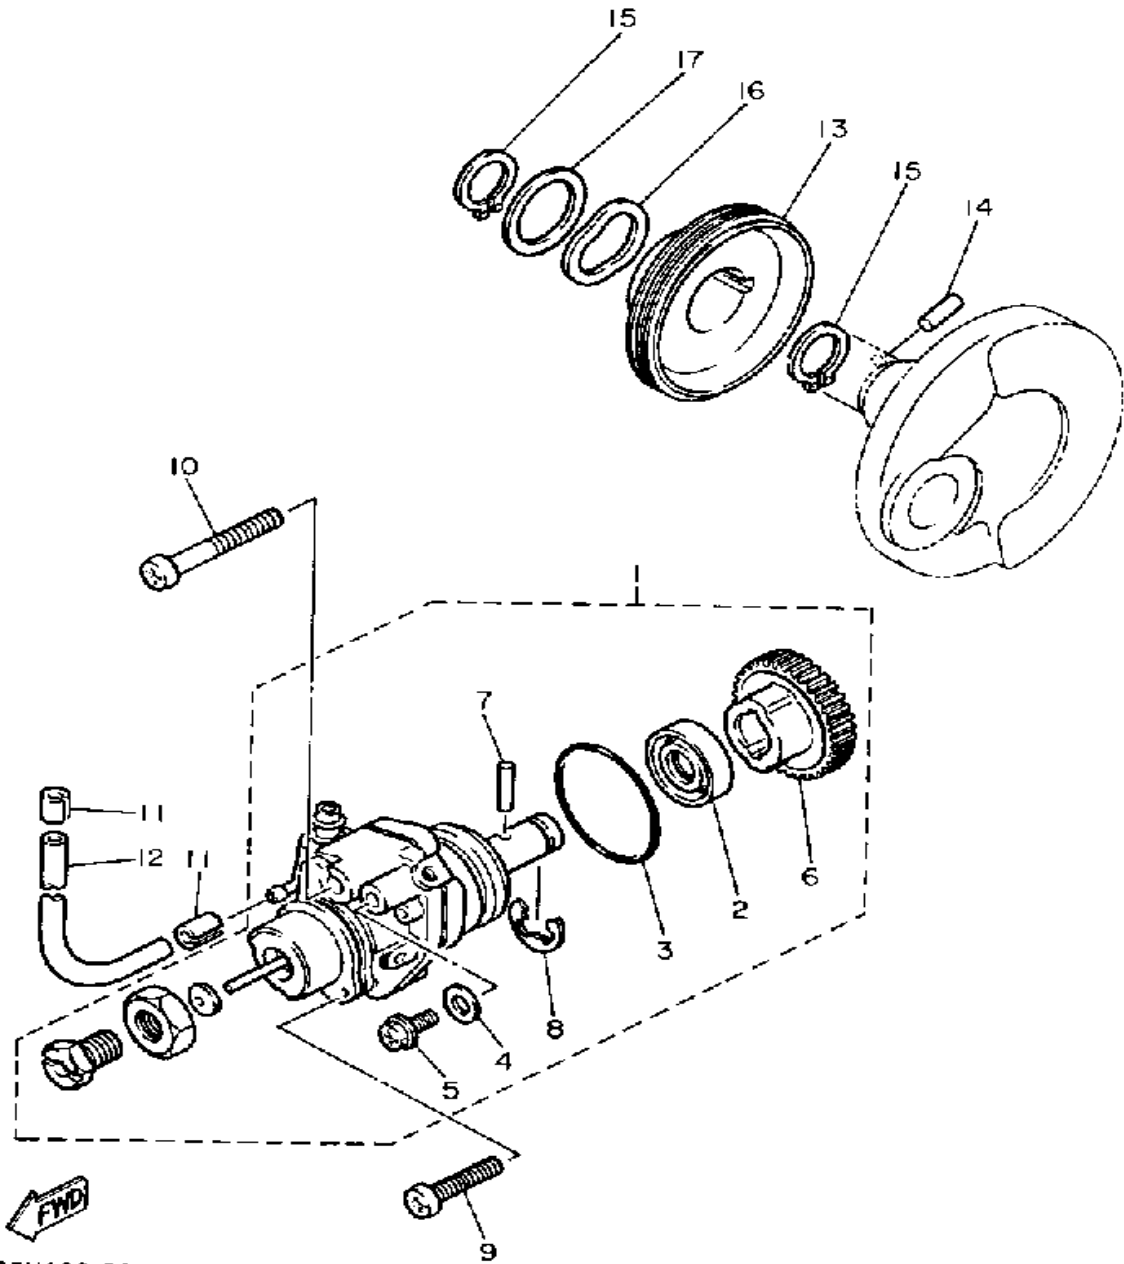

Property of www.SmallEngineDiscount.com - Not for Resale

AIR SHROUD - FAN

Ref. No.	Part Number	Description	Qty	Remarks
1	85X-12651-00-00	AIR SHROUD, CYLINDER 1 ...	1	
2	97011-06016-00	BOLT	2	
3	92995-06100-00	WASHER, SPRING	2	
4	97313-06016-00	BOLT, HEXAGON	1	
5	92901-06600-00	WASHER	1	
6	85G-12652-00-00	AIR SHROUD, CYLINDER 2 ...	1	
7	85G-12653-00-00	AIR SHROUD, CYLINDER 3 ...	1	
8	90116-06475-00	BOLT, STUD	3	
9	90179-06562-00	NUT, SPEC'L SHAPE	3	
10	5G3-12611-00-00	FAN	1	
11	97011-06016-00	BOLT	3	
12	92995-06100-00	WASHER, SPRING	3	
13	92990-06600-00	WASHER, PLATE	3	
14	85G-12693-00-00	DUCT 3	1	
15	85G-12686-01-00	DAMPER, DUCT 3	1	
16	90464-14117-00	CLAMP	1	
17	95811-06012-00	BOLT, FLANGE	3	
18	85G-15723-00-00	PULLEY, STARTER	1	
19	95811-06012-00	BOLT, FLANGE	1	
20	90387-062M9-00	COLLAR	2	

Property of www.SmallEngineDiscount.com - Not for Resale

OIL PUMP

85H100-8040

Ref. No.	Part Number	Description	Qty	Remarks
1	85G-13101-00-00	OIL PUMP ASSEMBLY	1	
2	93101-10090-00	. OIL SEAL	1	
3	93210-26240-00	. O-RING	1	
4	90430-04004-00	. GASKET	1	
5	90149-04135-00	. SCREW	1	
6	296-13124-00-00	. GEAR, WORM WHEEL	1	
7	91690-30014-00	. PIN, SPRING	1	
8	99080-07600-00	. CIRCLIP (E)	1	
9	98511-05020-00	SCREW, PAN HEAD	1	
10	98501-05035-00	SCREW, PAN HEAD	1	
11	90468-02025-00	CLIP	2	
12	91A30-03036-00	HOSE	1	
13	5G3-13178-01-00	GEAR, PUMP DRIVE	1	
14	93603-12007-00	PIN, DOWEL	1	
15	99009-19400-00	CIRCLIP	2	
16	90206-19027-00	WASHER, WAVE	1	
17	296-15644-00-00	SHIM	1	