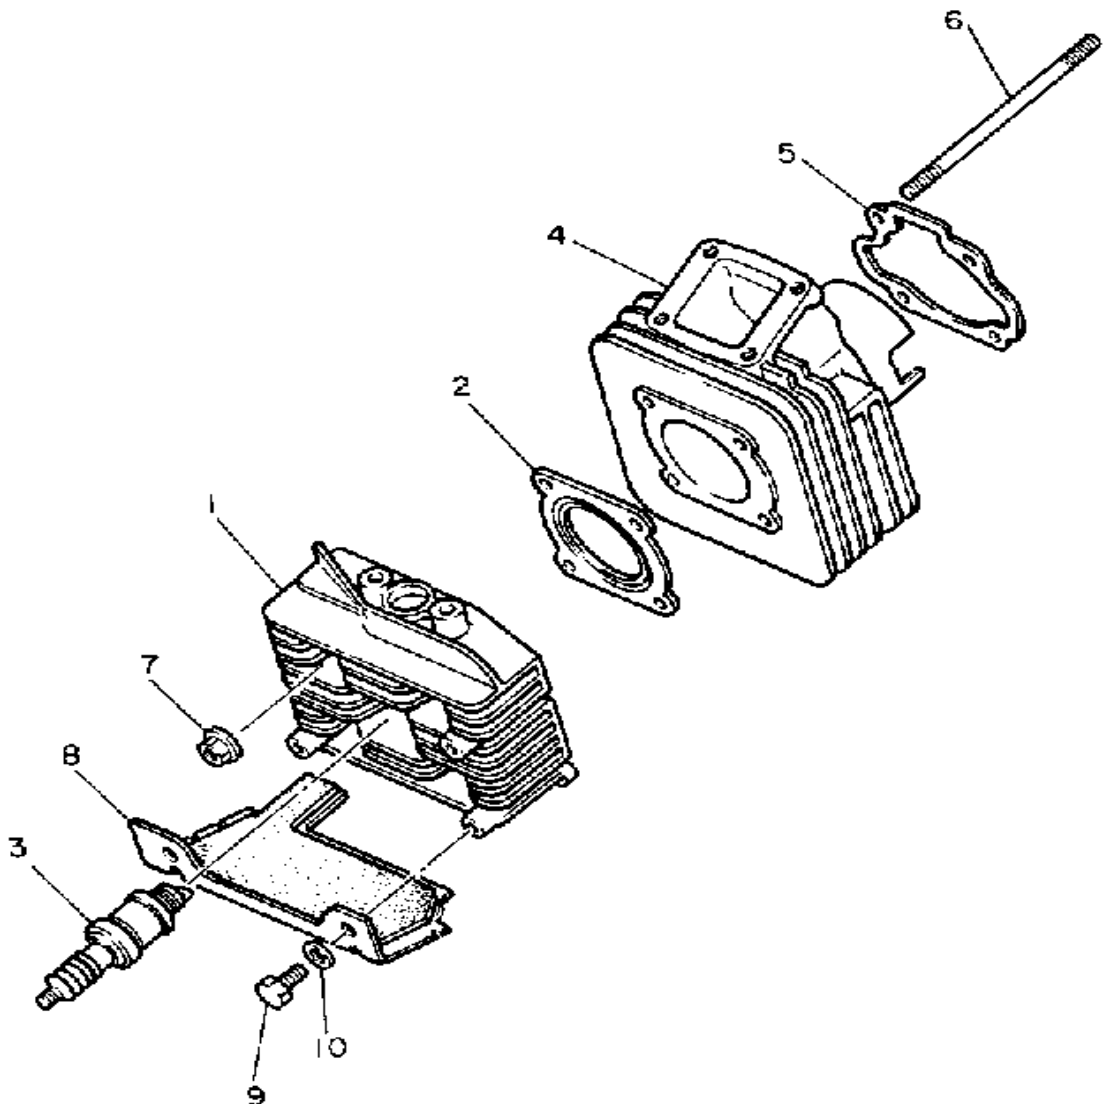

YAMAHA

GENUINE

PARTS CATALOGUE

SNOWMOBILE

Property of www.SmallEngineDiscount.com - Not for Resale

CYLINDER

B5H100-8010

Ref. No.	Part Number	Description	Qty	Remarks
1	32N-11111-00-00	HEAD, CYLINDER 1	1	
2	3M8-11181-00-00	GASKET, CYLINDER HEAD 1	1	
3	NGK-BR8HS-00-00	PLUG, SPARK	1	
4	32N-11311-00-00	CYLINDER 1	1	
5	3WX-11351-00-00	GASKET, CYLINDER	1	
6	90116-07356-00	BOLT, STUD	4	
7	90179-07381-00	NUT	4	
8	85G-1111H-00-00	COVER, CYLHEAD SIDE	1	
9	97313-06016-00	BOLT, HEXAGON	1	
10	92901-06600-00	WASHER	1	

Property of www.SmallEngineDiscount.com - Not for Resale

CRANKSHAFT - PISTON

Ref. No.	Part Number	Description	Qty	Remarks
1	85G-11400-00-00	CRANKSHAFT ASSEMBLY	1	
2	85G-11412-00-00	. CRANK 1	1	
3	257-11681-00-00	. PIN, CRANK 1	1	
4	93310-418T0-00	. BEARING, CYLINDRICAL	1	
5	3R1-11651-01-00	. ROD, CONNECTING	1	
6	85G-11422-00-00	. CRANK 2	1	
7	90280-03017-00	KEY, WOODRUFF	1	
8	92990-12600-00	WASHER, PLATE	1	
9	92901-12100-00	WASHER, SPRING	1	
10	95303-12600-00	NUT	1	
11	93306-20458-00	BEARING	2	
12	93102-26398-00	OIL SEAL, SD-TYPE	1	
13	93102-20397-00	OIL SEAL, SD-TYPE	1	
14	90387-170G9-00	COLLAR	1	
15	3M8-11631-01-96	PISTON STD	1	UR STD
	3M8-11636-01-00	PISTON 2 O/S 0.0	1	AP
16	527-11633-00-00	PIN, PISTON	1	
17	2GM-11610-00-00	PISTON RING SET	1	UR STD
	2GM-11610-20-00	RINGSET (2ND O/S)	1	AP
18	93450-13022-00	CIRCLIP	2	
19	93310-11268-00	BEARING	1	