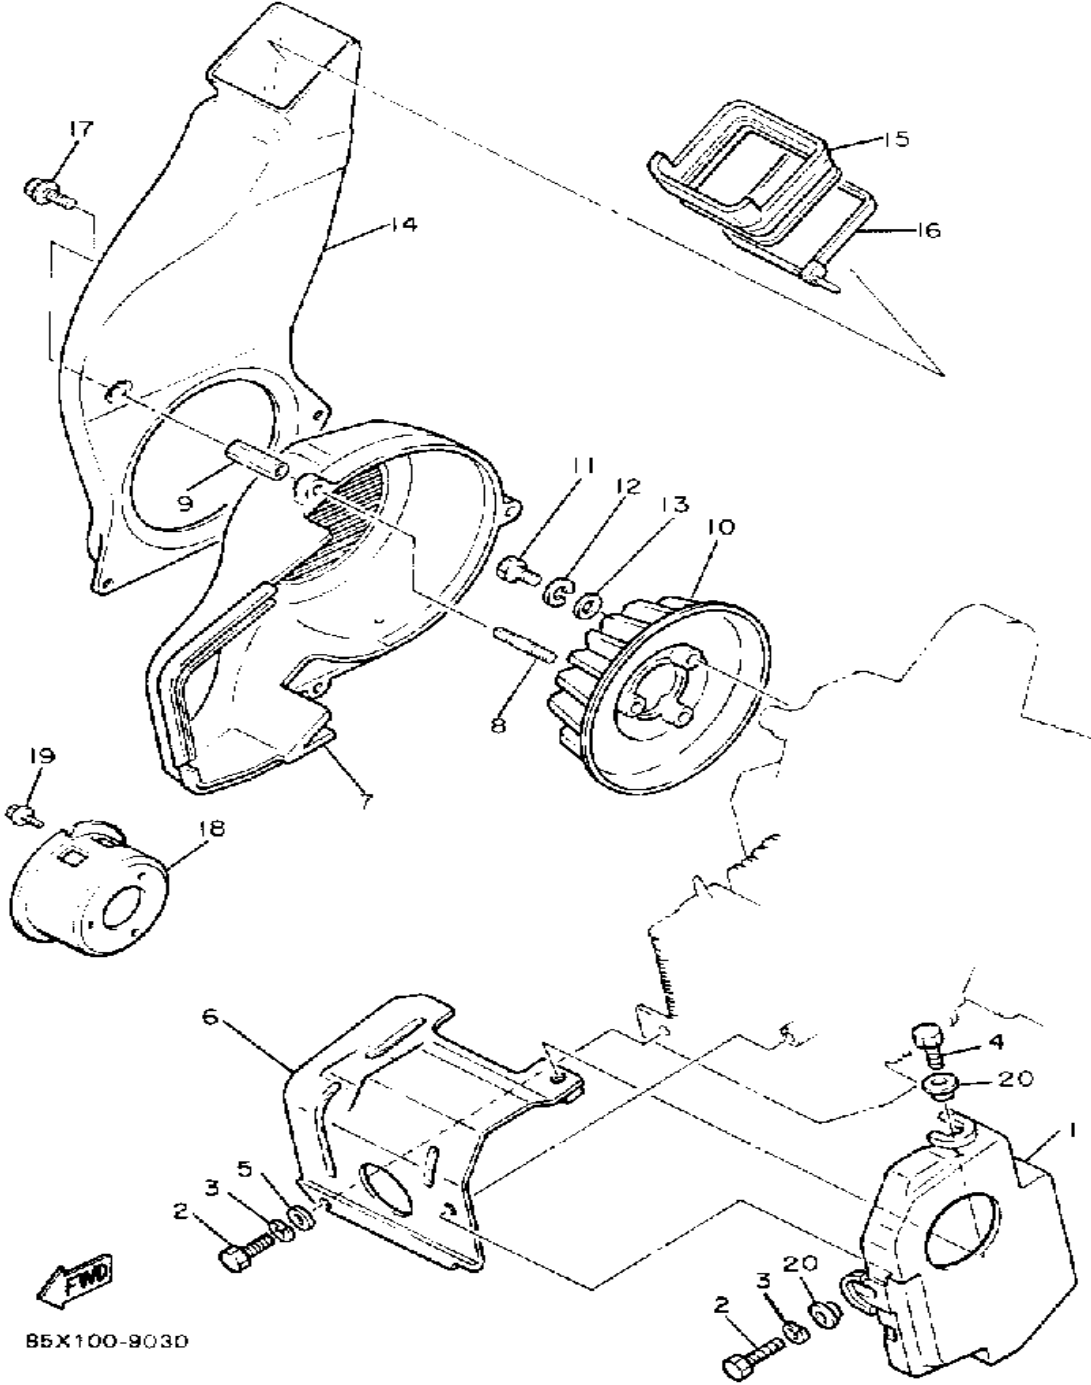

AIR SHROUD - FAN

Ref. No.	Part Number	Description	Qty	Remarks
1	85X-12651-00-00	AIR SHROUD, CYLINDER 1 ...	1	
2	97011-06016-00	BOLT	2	
3	92995-06100-00	WASHER, SPRING	2	
4	97313-06016-00	BOLT, HEXAGON	1	
5	92901-06600-00	WASHER	1	
6	85G-12652-00-00	AIR SHROUD, CYLINDER 2 ...	1	
7	85G-12653-00-00	AIR SHROUD, CYLINDER 3 ...	1	
8	90116-06475-00	BOLT, STUD	3	
9	90179-06562-00	NUT, SPEC'L SHAPE	3	
10	5G3-12611-00-00	FAN	1	
11	97011-06016-00	BOLT	3	
12	92995-06100-00	WASHER, SPRING	3	
13	92990-06600-00	WASHER, PLATE	3	
14	85G-12693-00-00	DUCT 3	1	
15	85G-12686-01-00	DAMPER, DUCT 3	1	
16	90464-14117-00	CLAMP	1	
17	95811-06012-00	BOLT, FLANGE	3	
18	85G-15723-00-00	PULLEY, STARTER	1	
19	95811-06012-00	BOLT, FLANGE	1	
20	90387-062M9-00	COLLAR	2	

Property of www.SmallEngineDiscount.com - Not for Resale