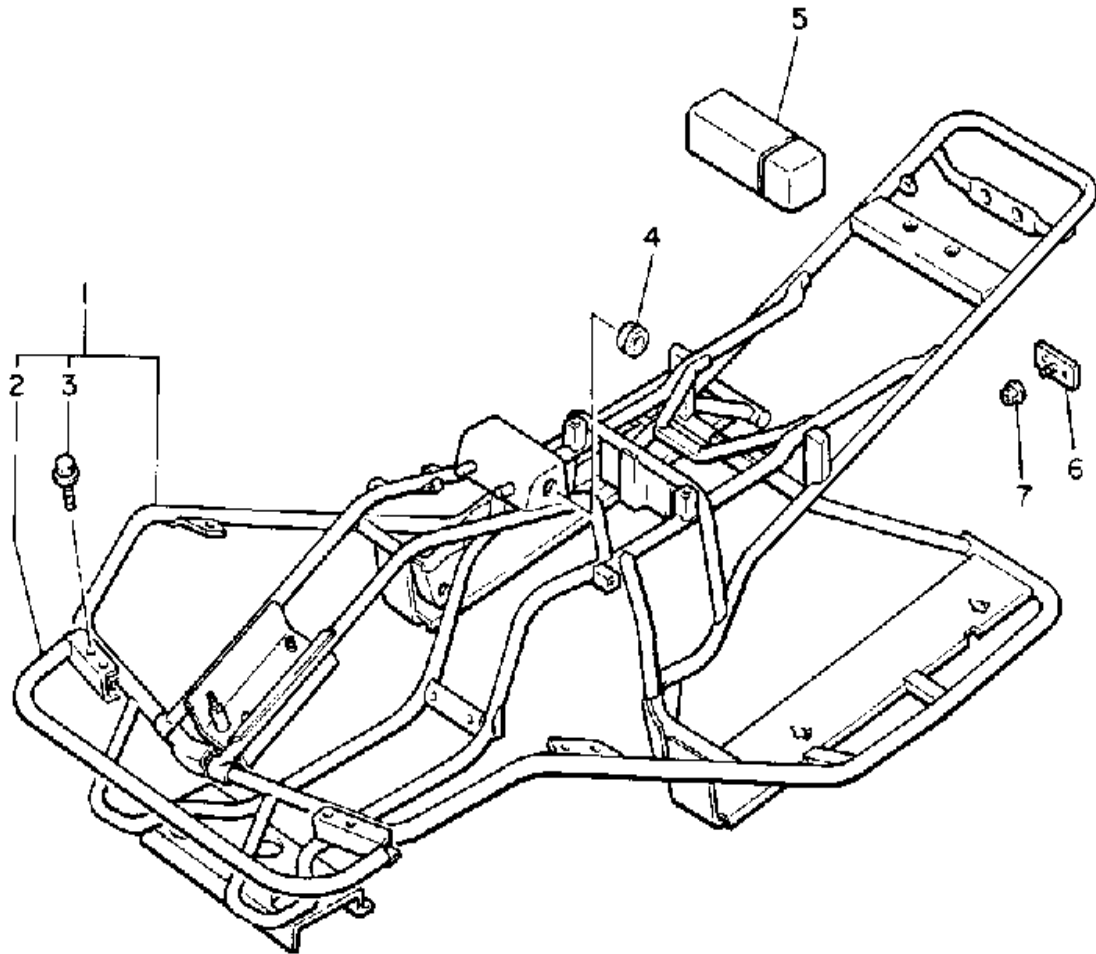

FRAME

Ref. No.	Part Number	Description	Qty	Remarks
1	85H-21910-11-00	*FRAME	1	YAMAHA BK
2	85G-77511-08-00	. *BUMPER, FRONT 1	1	YAMAHA BK
3	97002-08040-00	. BOLT (82G)	4	
4	90480-13163-00	GROMMET	1	
5	85G-28100-00-00	TOOL KIT	1	
6	3Y6-85130-02-00	REAR REFLECTOR ASSEMBLY	1	
7	95701-05500-00	NUT, FLANGE	1	

85G100-8140

Property of www.SmallEngineDiscount.com - Not for Resale