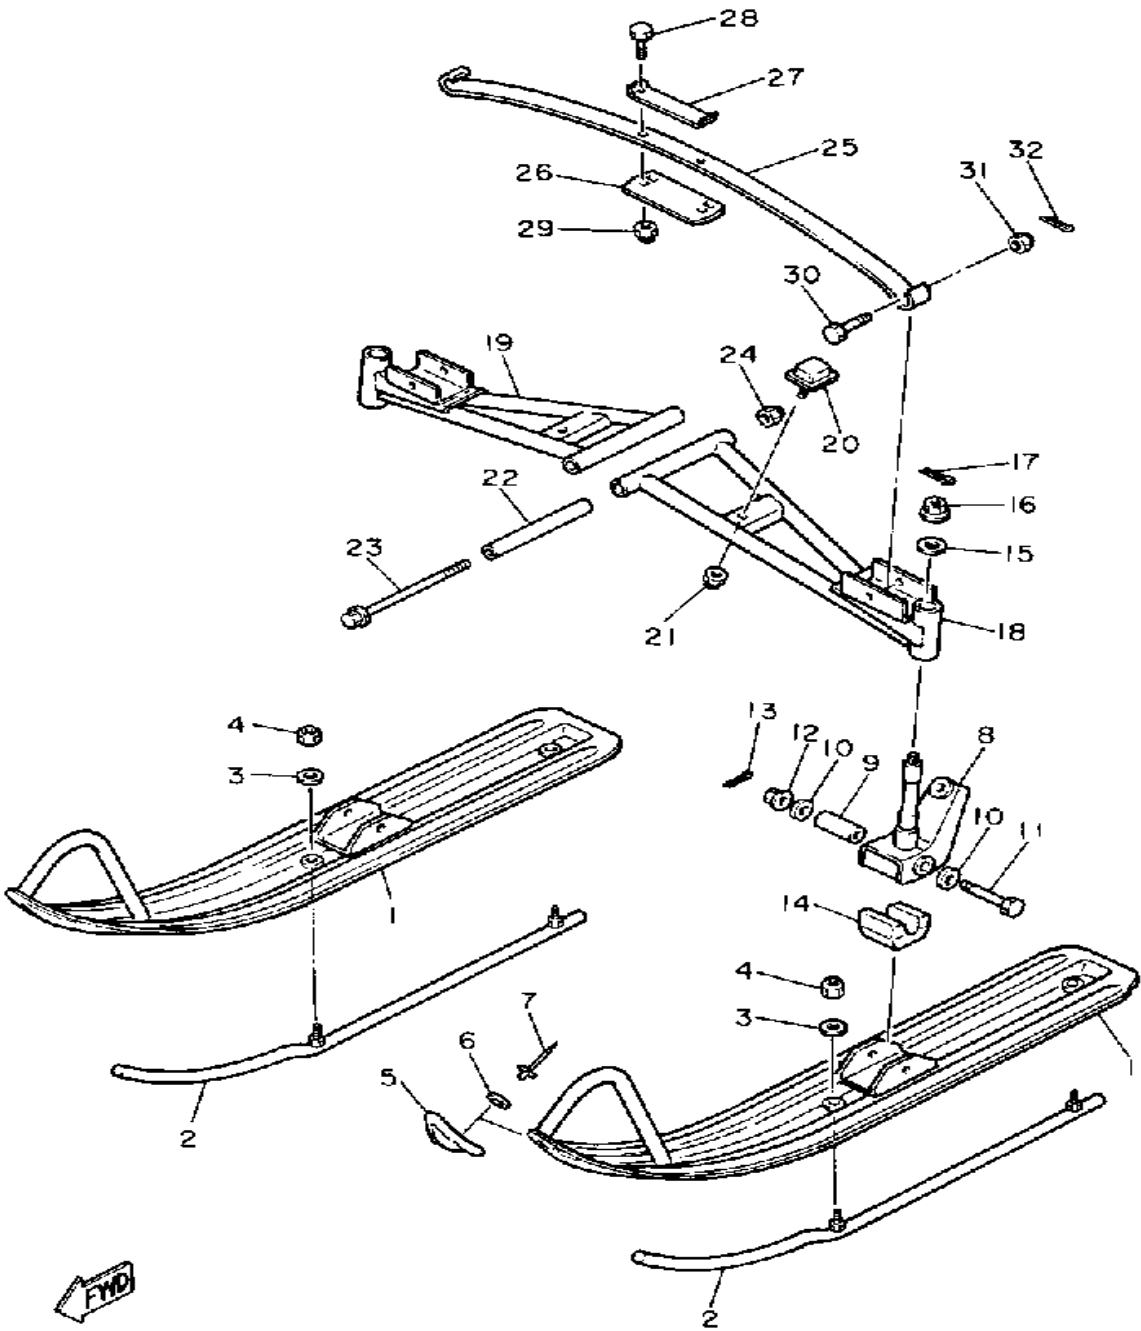

SKI

Ref. No.	Part Number	Description	Qty	Remarks
30	90102-08028-00	BOLT, WITH HOLE	2	
31	95611-08100-00	NUT, U	2	
32	91490-20020-00	PIN, COTTER	2	

85H100-B150

Property of www.SmallEngineDiscount.com - Not for Resale