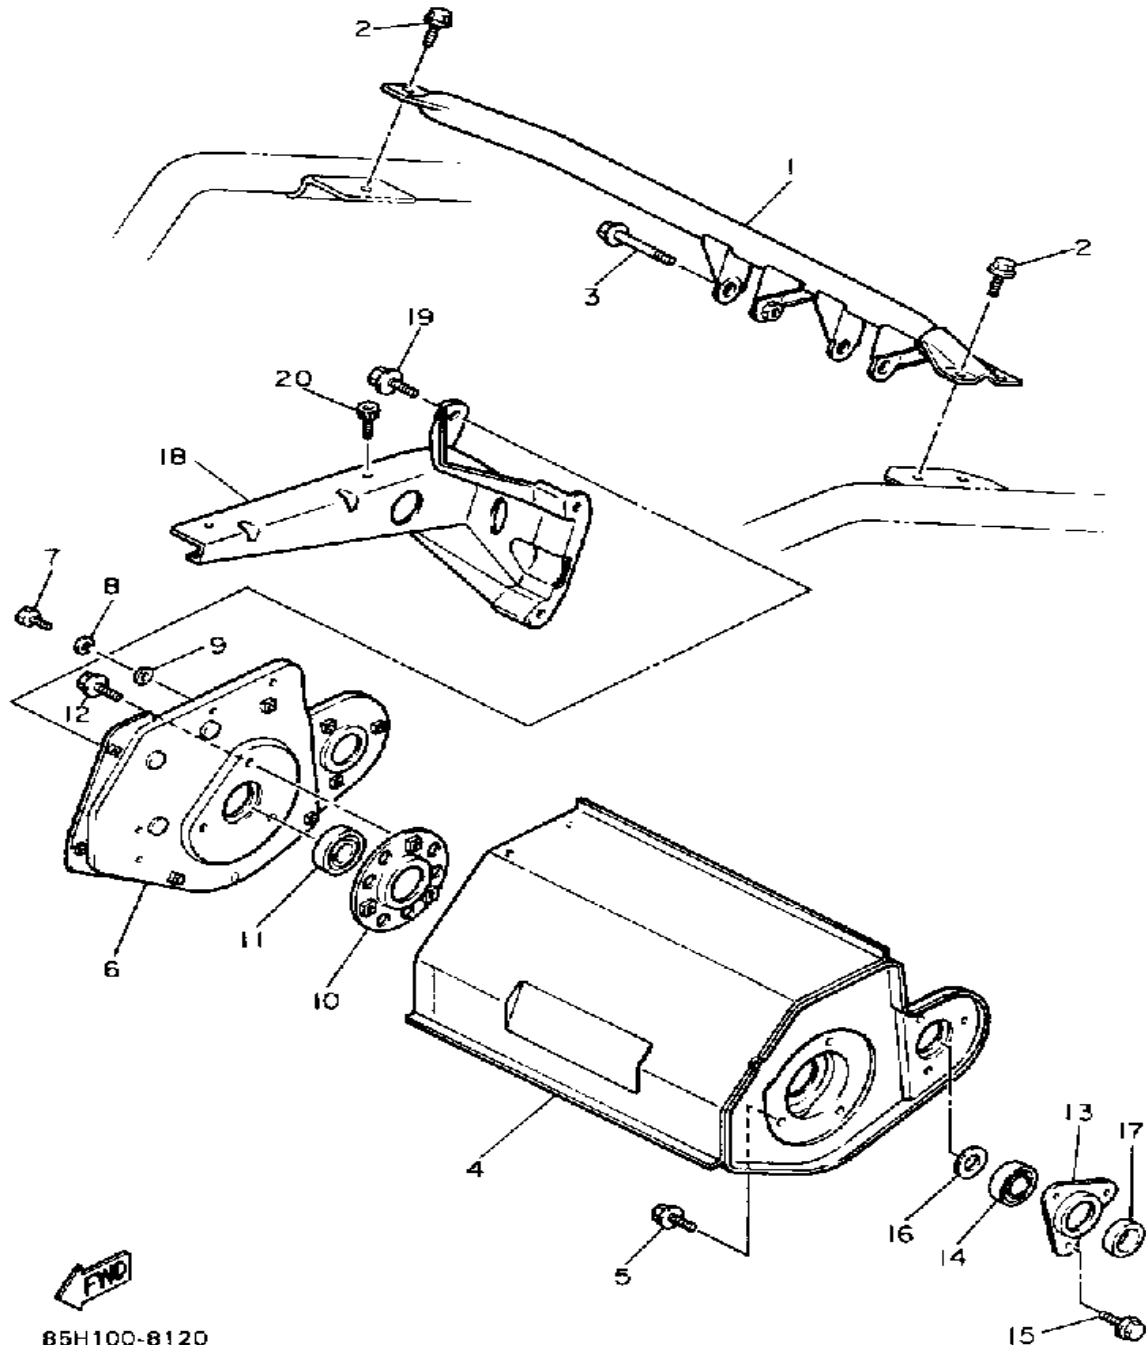

ENGINE BRACKET

B5H100-8120

Ref. No.	Part Number	Description	Qty	Remarks
1	85G-21411-00-00	BRACKET, ENGINE 1	1	
2	95816-08012-00	BOLT, flange	3	
3	90105-08017-00	BOLT, WASHER BASEDBASED	2	
4	85G-21419-00-00	BRACKET, ENGINE 2	1	
5	95816-08012-00	BOLT, flange	3	
6	85G-21429-00-00	BRACKET, ENGINE 3	1	
7	97026-06012-00	BOLT	4	
8	92906-06100-00	WASHER, SPRING	4	
9	92906-06600-00	WASHER	4	
10	85G-47551-00-00	HOUSING, FRONT AXLE	1	
11	93306-00441-00	BEARING (89A) (B6004RS)	1	
12	95816-08012-00	BOLT, flange	3	
13	85G-47561-00-00	HOUSING, SEC SHAFT	2	
14	93306-00316-00	BEARING	2	
15	95816-08012-00	BOLT, flange	6	
16	90201-17256-00	WASHER, PLATE	2	
17	90387-17783-00	COLLAR	2	
18	85G-21435-01-00	BRACKET, MUFFLER 1	1	
19	95816-08016-00	BOLT, FLANGE	2	
20	91316-08016-00	BOLT, SOCKET HEAD	2	

Property of www.SmallEngineDiscount.com - Not for Resale