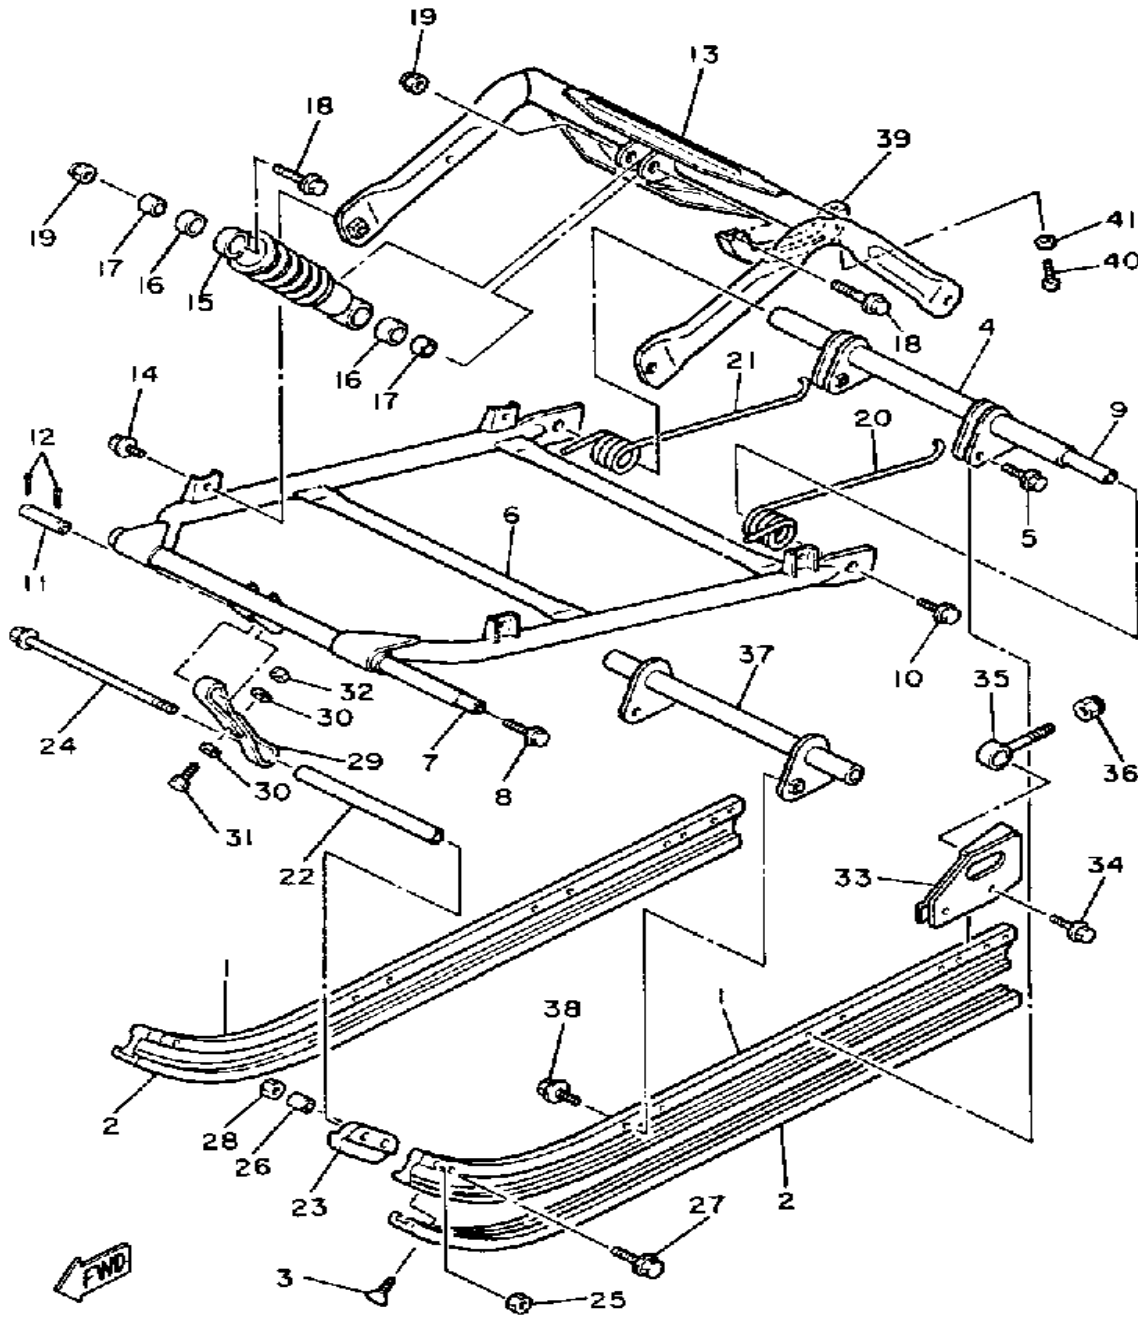

TRACK SUSPENSION 2

85X100-9220

Ref. No.	Part Number	Description	Qty	Remarks
1	85G-47411-00-00	FRAME, SLIDING 1	2	
2	85G-47421-00-XX	SLIDING RUNNER	2	
3	90151-06010-00	SCREW, COUNTERSUNK	2	
4	85G-47416-00-00	BRACKET 2	1	
5	90105-08486-00	BOLT, WASHER BASED	4	
6	85G-47331-00-00	ARM, PIVOT 1	1	
7	85G-47465-00-00	SHAFT 1	1	
8	90109-10771-00	BOLT	2	
9	85G-47485-00-00	SHAFT 3	1	
10	90105-10433-00	BOLT, WASHER BASED	2	
11	90387-106T4-00	COLLAR (903-87090-R0-00)	1	
12	91401-20030-00	PIN, COTTER	2	
13	85G-47417-01-00	BRACKET 3	1	
14	90105-08485-00	BOLT, WASHER BASED	4	
15	85G-47480-00-00	SHOCK ABSORBER	1	
16	90386-14145-00	BUSH, SPEC'L NYLON	2	
17	90387-105G5-00	COLLAR	2	
18	95811-10045-00	BOLT, FLANGE	2	
19	95601-10100-00	NUT, U (95602-10100-00)	2	
20	85G-47471-01-00	SPRING, FRONT 1	1	
21	85G-47472-01-00	SPRING, FRONT 2	1	
22	90387-086T3-00	COLLAR	1	
23	85G-47422-01-00	RUNNER, SLIDING 2	2	
24	95822-08190-00	BOLT, FLANGE	1	
25	95601-08200-00	NUT, U	1	
26	90387-086T2-00	COLLAR	2	
27	95811-08045-00	BOLT, FLANGE (JN5)	2	
28	95601-08200-00	NUT, U	2	
29	85G-47495-00-00	STOPPER 1	1	

CONTINUED ON NEXT FRAME ➤

Property of www.SmallEngineDiscount.com - Not for Resale