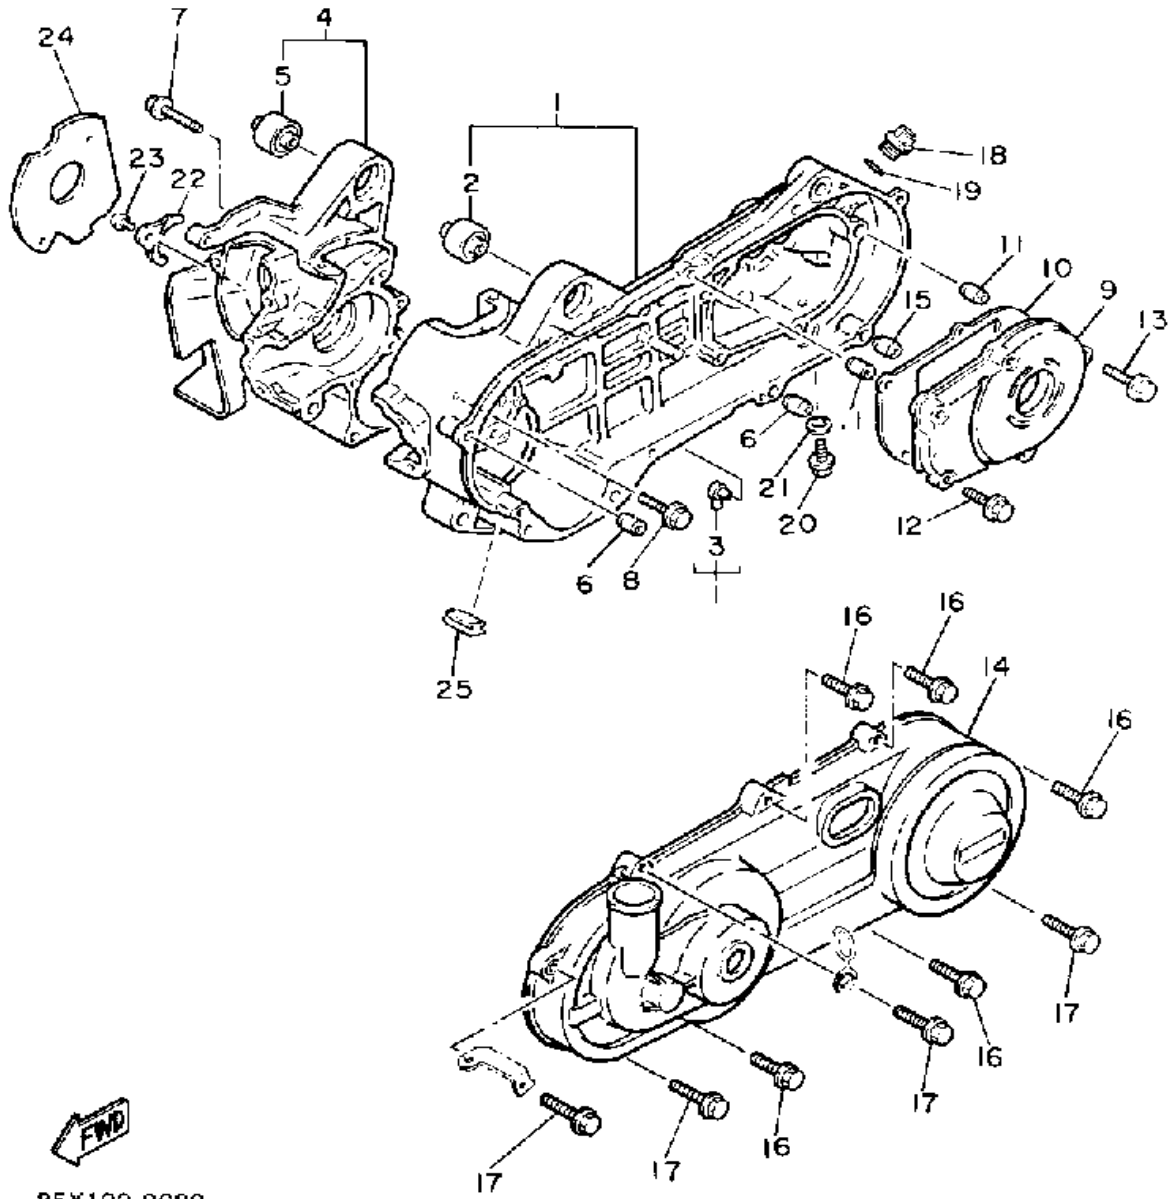

CRANKCASE

85X100-9080

Ref. No.	Part Number	Description	Qty	Remarks
1	85G-15110-00-00	CRANKCASE ASSEMBLY 1 ...	1	
2	85G-15316-01-00	. DAMPER, ENG. MOUNT	1	
3	J38-11116-00-00	. JOINT, BREATHER	1	
4	85G-15120-00-00	CRANKCASE ASSEMBLY 2 ...	1	
5	85G-15316-01-00	. DAMPER, ENG. MOUNT	1	
6	99510-12016-00	PIN, DOWEL	2	
7	95021-06045-00	BOLT, FLANGE	5	
8	95023-06035-00	BOLT, FLANGE	1	
9	5G3-15421-00-00	COVER, CRANKCASE R	1	
10	88W-15461-00-00	GASKET, CRCS CVR 2	1	
11	99530-10014-00	PIN, DOWEL	2	
12	95023-06025-00	BOLT, FLANGE	3	
13	95023-06035-00	BOLT, FLANGE	2	
14	85H-W1541-00-00	C/C COVER ASSEMBLY 1 (BLK)	1	
15	99530-10014-00	PIN, DOWEL	2	
16	95026-06030-00	BOLT, FLANGE	5	
17	95026-06040-00	BOLT, FLANGE	4	
18	90340-14119-00	PLUG, STRAIGHT SCREW	1	
19	93210-14104-00	O-RING	1	
20	95811-08016-00	BOLT, FLANGE	1	
21	90201-08087-00	WASHER, PLATE	1	
22	5G3-14128-00-00	UNAVAILABLE IN PRICE BOOK	1	
23	98580-06012-00	SCREW, PAN HEAD	1	
24	88W-15462-00-00	GASKET, CRANKCASE	1	
25	90338-15203-00	PLUG, SPEC'L SHAPE	1	

Property of www.SmallEngineDiscount.com - Not for Resale