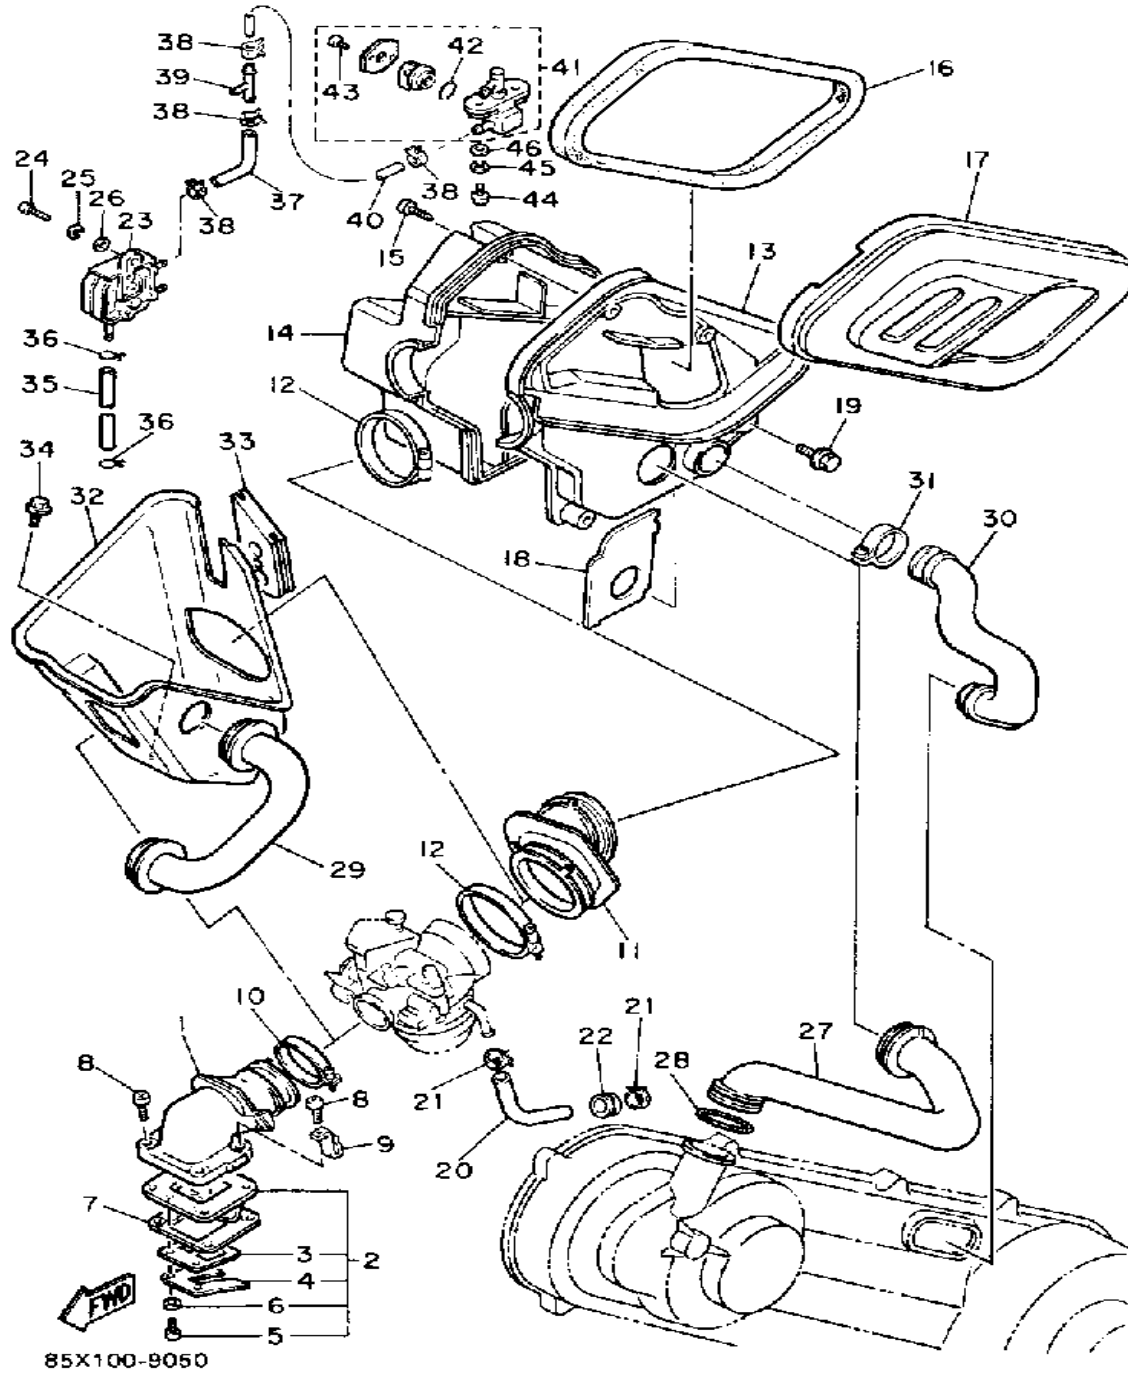

AIR CLEANER

Ref. No.	Part Number	Description	Qty	Remarks
1	85G-13555-00-00	MANIFOLD, INTAKE	1	
2	32N-13610-00-00	REED VALVE ASSEMBLY	1	
3	314-13613-01-00	. REED, VALVE	1	
4	10X-13616-00-00	. STOPPER, REED VALVE	1	
5	98580-03008-00	. SCREW, PAN HEAD	3	
6	92990-03100-00	. WASHER, SPRING (92901-03100)	3	
7	88W-13621-00-00	GASKET, VALVE SEAT	1	
8	98511-06025-00	SCREW PAN HEAD (92501-06025)	4	
9	90465-06332-00	CLAMP	1	
10	90460-39052-00	CLAMP, HOSE	1	
11	85G-14453-00-00	JOINT, AIR CLNR 1	1	
12	90460-56105-00	CLAMP, HOSE	2	
13	85G-14431-00-00	SILENCER, INTAKE 1	1	
14	85G-14441-00-00	SILENCER, INTAKE 2	1	
15	97780-50125-00	SCREW, TAPPING	4	
16	85G-14451-00-00	ELEMENT, AIR CLNR	1	
17	(85G-1441A-00-00)	COVER, CLNR CASE 1	1	
18	85G-14477-00-00	PLATE	1	
19	95811-06016-00	BOLT, FLANGE (95822-06016)	1	
20	90446-11265-00	HOSE (8V0)	1	
21	90467-11044-00	CLIP	2	
22	90480-15257-00	GROMMET	1	
23	8R4-24410-00-00	FUEL PUMP ASSEMBLY	1	
24	98580-05016-00	SCREW, PAN HEAD	1	
25	92990-05100-00	WASHER, SPRING	1	
26	92901-05600-00	WASHER, PLATE	1	
27	85G-14463-00-00	JOINT, AIR CLNR 2	1	

CONTINUED ON NEXT FRAME ►

Property of www.SmallEngineDiscount.com - Not for Resale