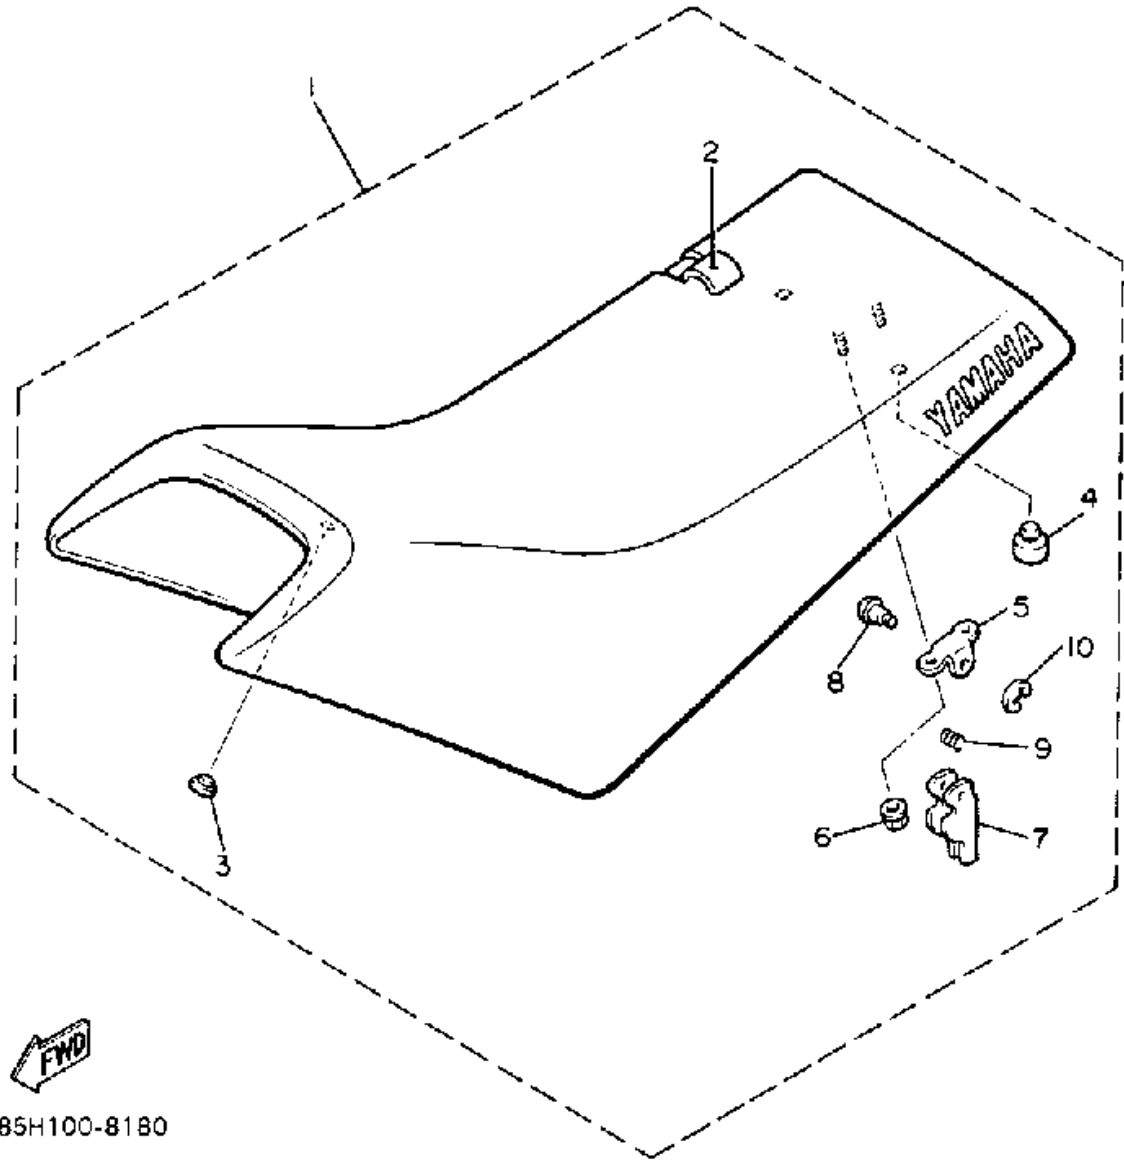

SEAT

Ref. No.	Part Number	Description	Qty	Remarks
1	85G-24710-00-00	SINGLE SEAT ASSEMBLY ...	1	UR MIDNIGHT BLUE
	85G-24710-10-00	SINGLE SEAT ASSEMBLY ...	1	UR BLACK
2	2HX-24731-10-00	. COVER, DOUBLE SEAT	1	UR BLACK
	2HX-24731-10-00	. COVER, DOUBLE SEAT	1	UR MIDNIGHT BLUE
3	3L7-24724-00-00	. DAMPER, SEAT	2	
4	371-27114-00-00	. STOPPER, MAIN STAND	2	
5	4K0-24775-00-00	. BRACKET, SEAT LEVER	1	
6	95701-06500-00	. NUT, FLANGE	2	
7	29U-24776-00-00	. LEVER, SEAT	1	
8	4K0-24774-01-00	. PIN	1	
9	90508-20454-00	. SPRING, TORSION	1	
10	93430-04002-00	. CIRCLIP	1	

Property of www.SmallEngineDiscount.com - Not for Resale