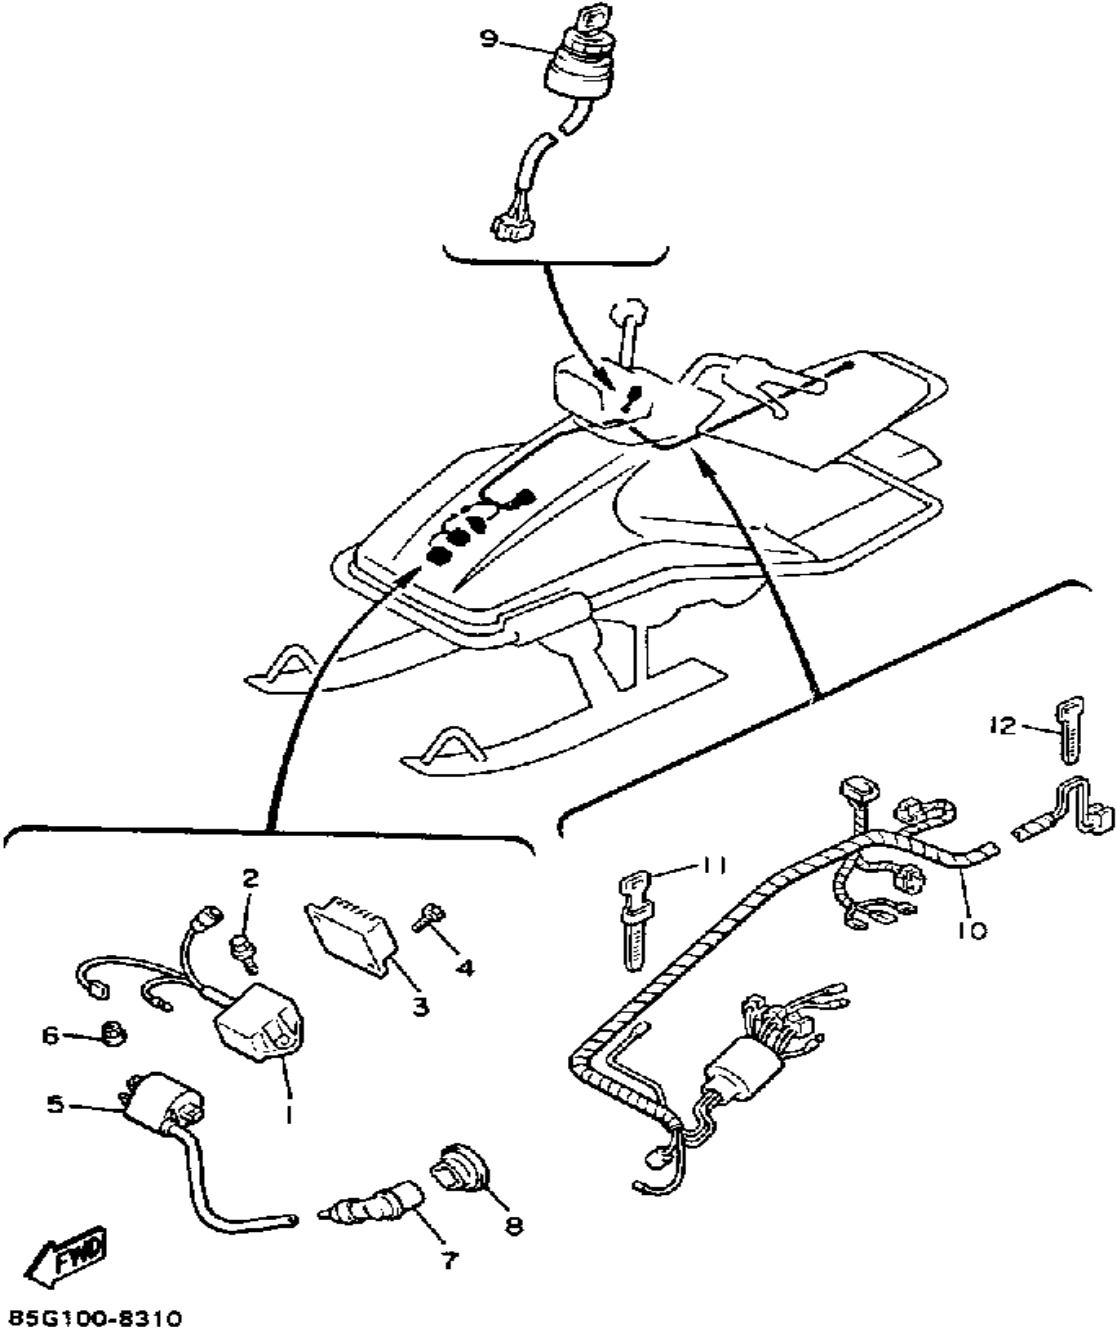

ELECTRICAL 1

Ref. No.	Part Number	Description	Qty	Remarks
1	85G-85540-M0-00	CDI UNIT ASSEMBLY	1	
2	95811-06016-00	BOLT, FLANGE (95822-06016)	1	
3	85G-81960-60-00	RECT/REG ASSEMBLY	1	
4	97001-05012-00	BOLT (97002-05012)	2	
5	85G-82310-M0-00	IGNITION COIL ASSEMBLY	1	
6	95701-06500-00	NUT, FLANGE	2	
7	85G-82370-20-00	PLUG CAP ASSEMBLY	1	
8	5G3-82372-00-00	SEAL, PLUG CAP	1	
9	8K4-82508-20-00	MAIN SWITCH ASSEMBLY	1	
10	85G-82590-20-00	WIRE HARNESS ASSEMBLY	1	
11	437-83936-11-00	BAND, SWITCH CORD	6	
12	437-83936-01-00	BAND, SWITCH CORD	3	

Property of www.SmallEngineDiscount.com - Not for Resale