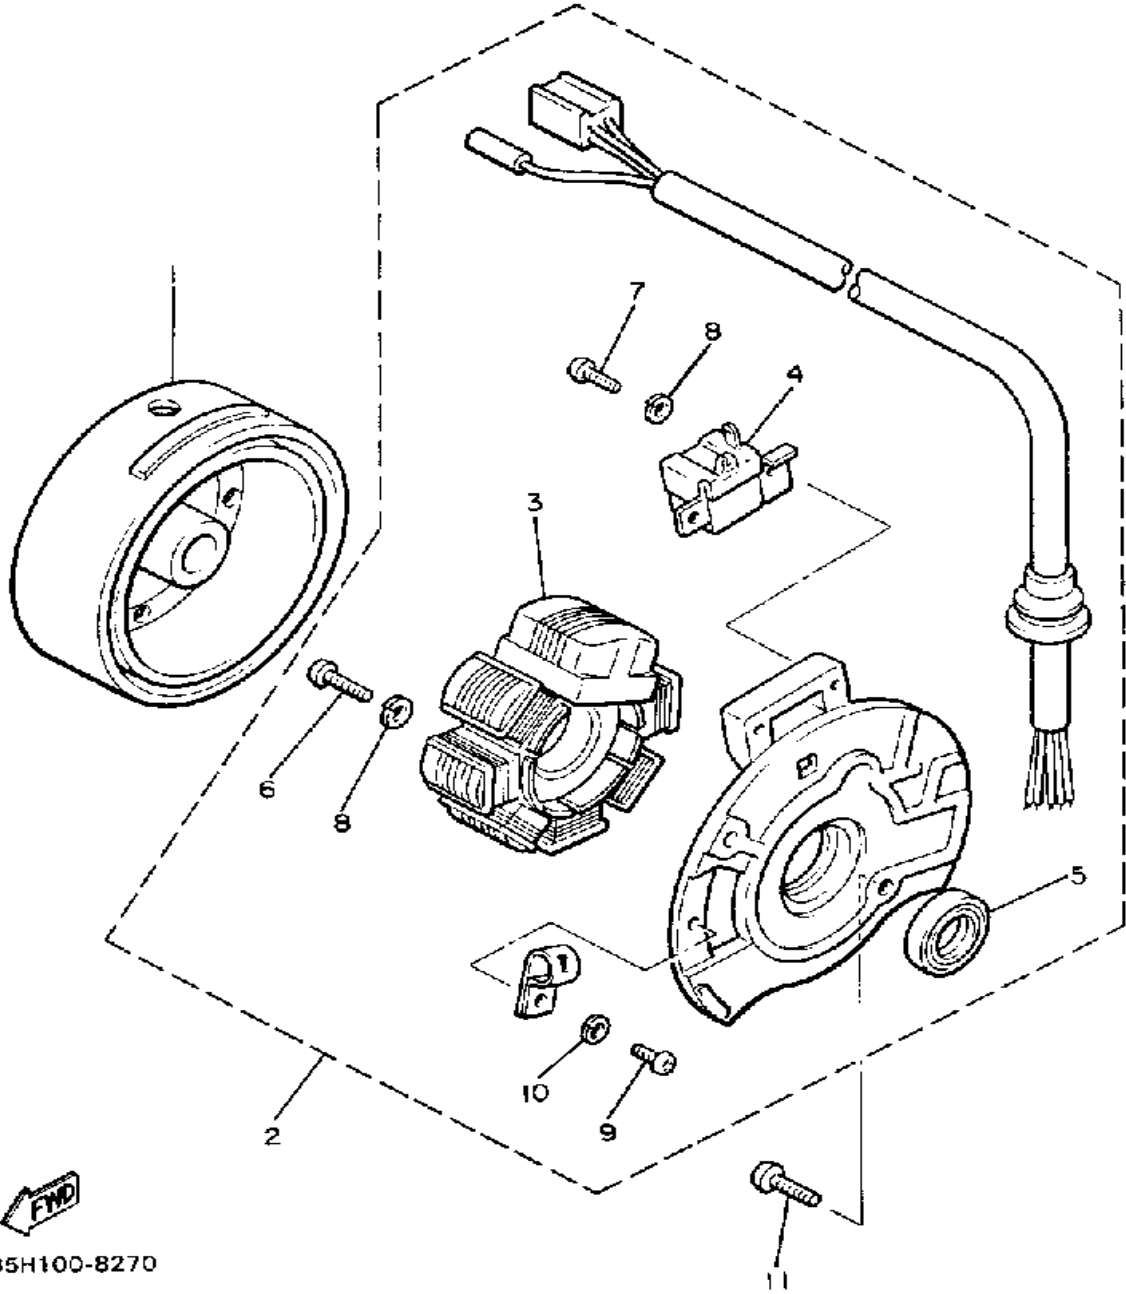

GENERATOR

Ref. No.	Part Number	Description	Qty	Remarks
1	85G-85550-M0-00	ROTOR ASSEMBLY	1	
2	85G-85560-M1-00	BASE ASSEMBLY	1	
3	85G-81403-M1-00	. STATOR	1	
4	2JA-85580-M0-00	. COIL, PULSER	1	
5	93104-19082-00	. OIL SEAL, SO-TYPE	1	
6	98503-05025-00	. SCREW, PAN HEAD (98501-05025)	2	
7	98580-05010-00	. SCREW, PAN HEAD	2	
8	92990-05100-00	. WASHER, SPRING	4	
9	98511-04006-00	. SCREW, PAN HEAD (98501-04005)	1	
10	92901-04100-00	. WASHER, SPRING	1	
11	98503-06014-00	SCREW, PAN HEAD (92502-06016)	2	

65H100-8270

Property of www.SmallEngineDiscount.com - Not for Resale