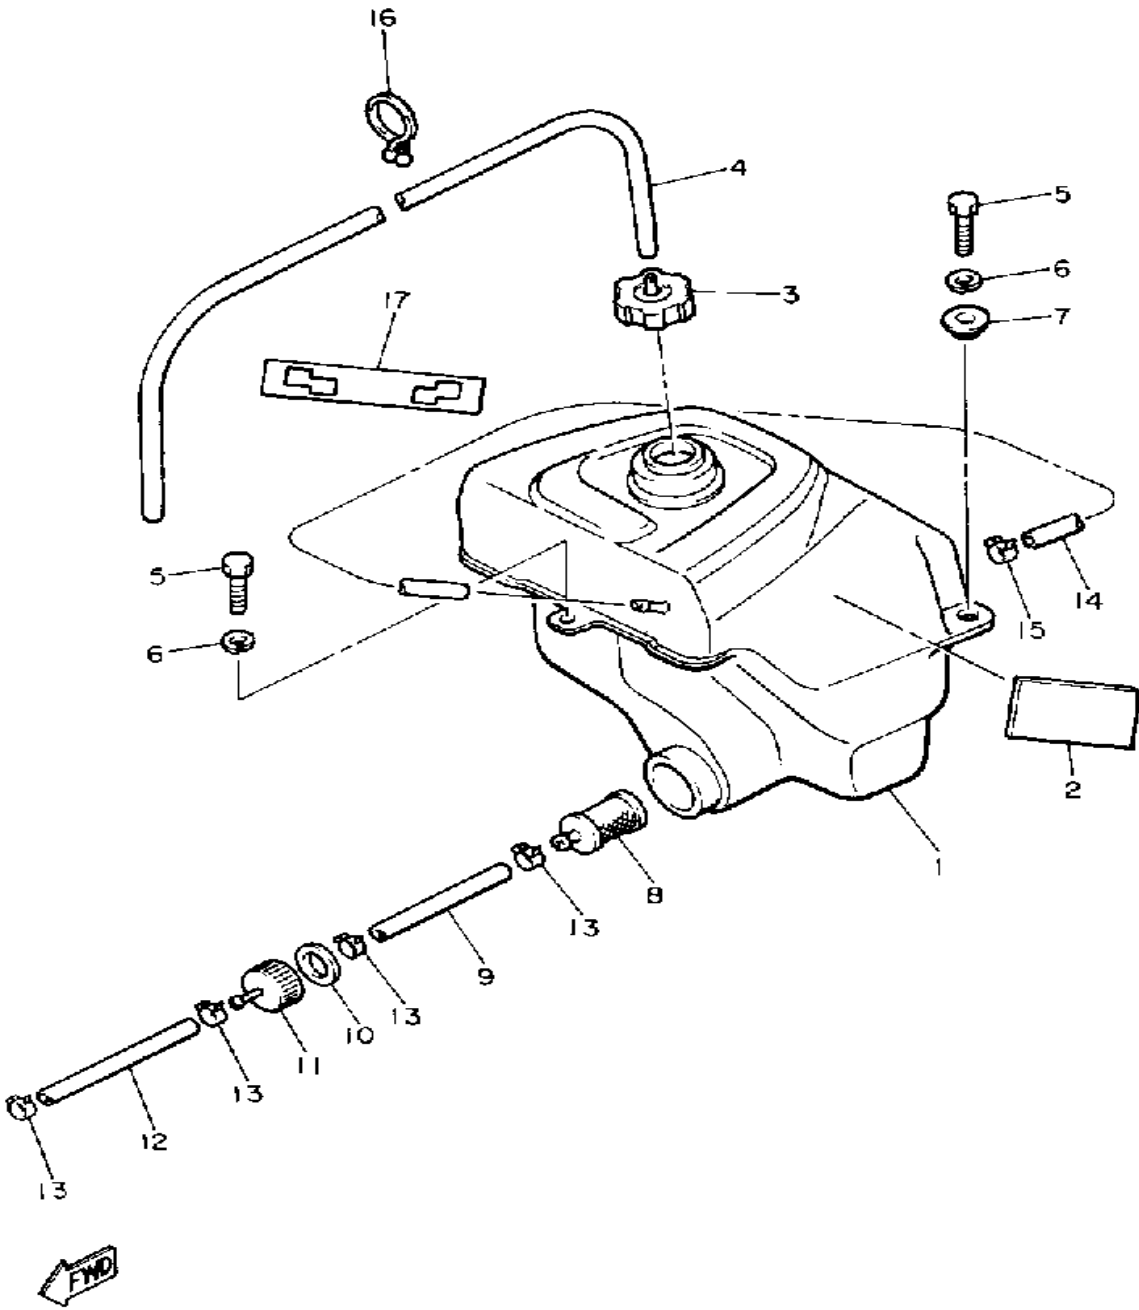

FUEL TANK

85H10C-8170

Ref. No.	Part Number	Description	Qty	Remarks
1	85G-24111-00-00	FUEL TANK	1	
2	12R-21747-00-00	DAMPER	2	
3	85G-24610-00-00	CAP ASSEMBLY	1	
4	90445-093F7-00	HOSE	1	
5	97313-08020-00	BOLT, HEXAGON	3	
6	92990-08100-00	WASHER	3	
7	90387-081U0-00	COLLAR	2	
8	85G-24560-00-00	FILTER ASSEMBLY	1	
9	90445-110F5-00	HOSE	1	
10	8F3-24564-00-00	GASKET	1	
11	8R4-24644-00-00	BODY, CAP	1	
12	90446-11109-00	HOSE	1	
13	90467-11044-00	CLIP	4	
14	90446-09211-00	HOSE	1	
15	90467-09026-00	CLIP	1	
16	90464-16039-00	CLAMP	1	
17	85G-7716E-00-00	REFLECTOR 1	1	

Property of www.SmallEngineDiscount.com - Not for Resale