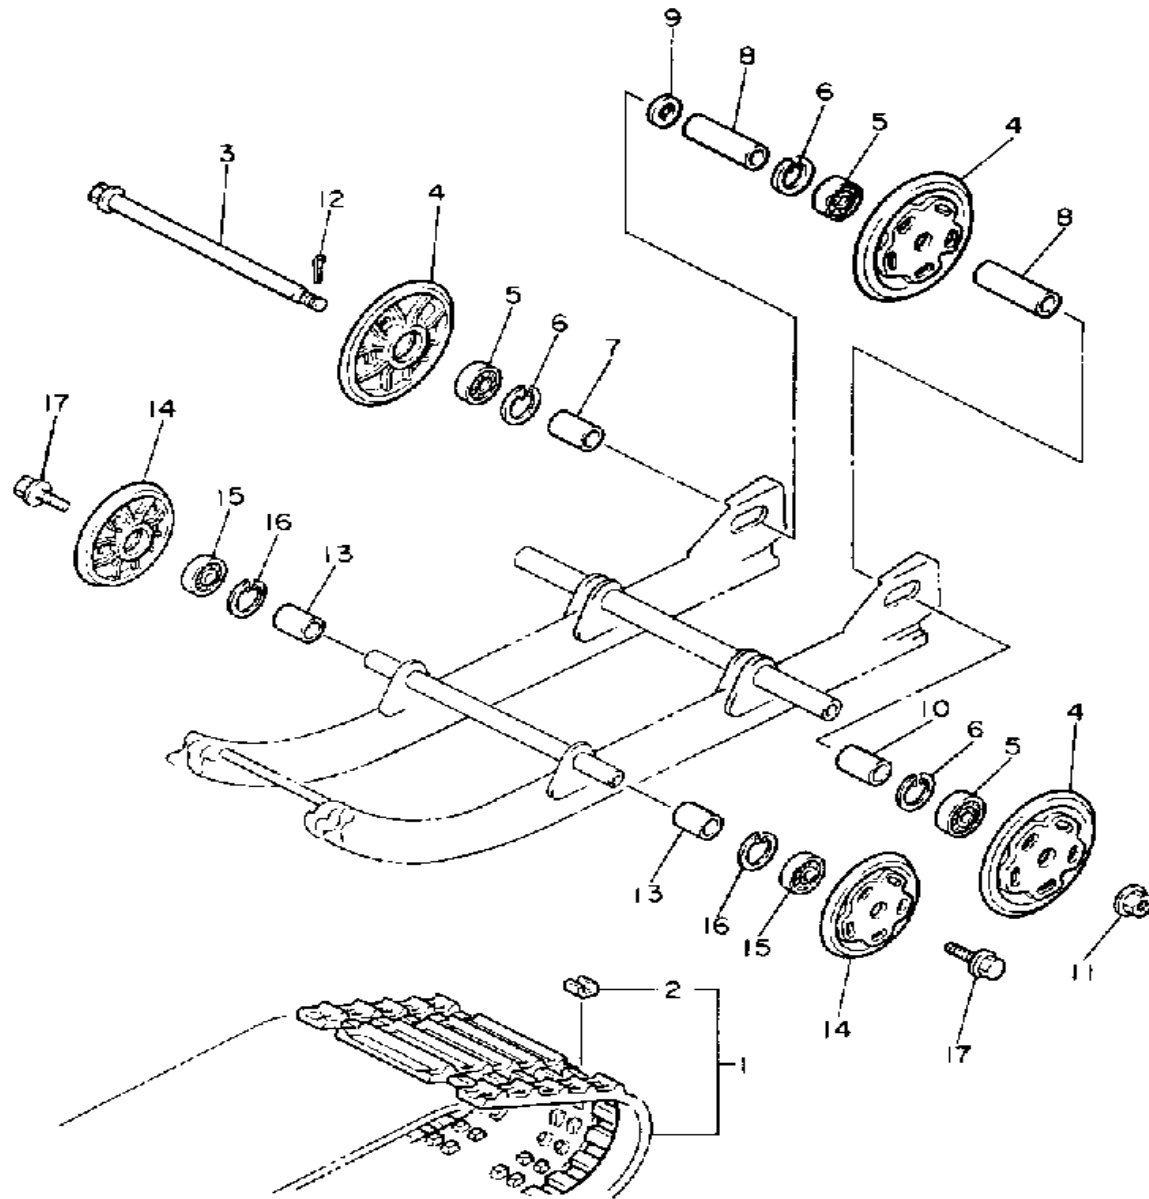

85H100-B190

Property of www.SmallEngineDiscount.com - Not for Resale

TRACK DRIVE 1

Ref. No.	Part Number	Description	Qty	Remarks
1	85G-47511-00-00	AXLE, FRONT	1	
2	85G-W4753-00-00	WHEEL, SPROCKET ASSEMBLY	2	
3	90208-20008-00	WASHER, CONICAL SPRING ..	1	
4	90170-20211-00	NUT	1	

Property of www.SmallEngineDiscount.com - Not for Resale

TRACK SUSPENSION 1

85X100-9210

Ref. No.	Part Number	Description	Qty	Remarks
1	85G-47110-01-00	TRACK ASSEMBLY	1	
2	85G-47113-00-00	. PLATE, RNFCMNT	40	
3	85G-47521-00-00	AXLE, REAR	1	
4	8U7-47320-00-00	SUSPENSION WHEEL COMP.	3	
5	93306-00441-00	BEARING (89A) (B6004RS)	3	
6	99009-42500-00	CIRCLIP	3	
7	90387-206T7-00	COLLAR	1	
8	90387-206V2-00	COLLAR	2	
9	90201-20279-00	WASHER, PLATE	1	
10	90387-204U6-00	COLLAR	1	
11	95601-14200-00	NUT, U	1	
12	91401-30030-00	PIN, COTTER	1	
13	90387-206T8-00	COLLAR	2	
14	87M-47320-00-00	SUSPENSION WHEEL COMP.	2	
15	93306-00441-00	BEARING (89A) (B6004RS)	2	
16	99009-42500-00	CIRCLIP	2	
17	90105-14488-00	BOLT, WASHER BASED	2	