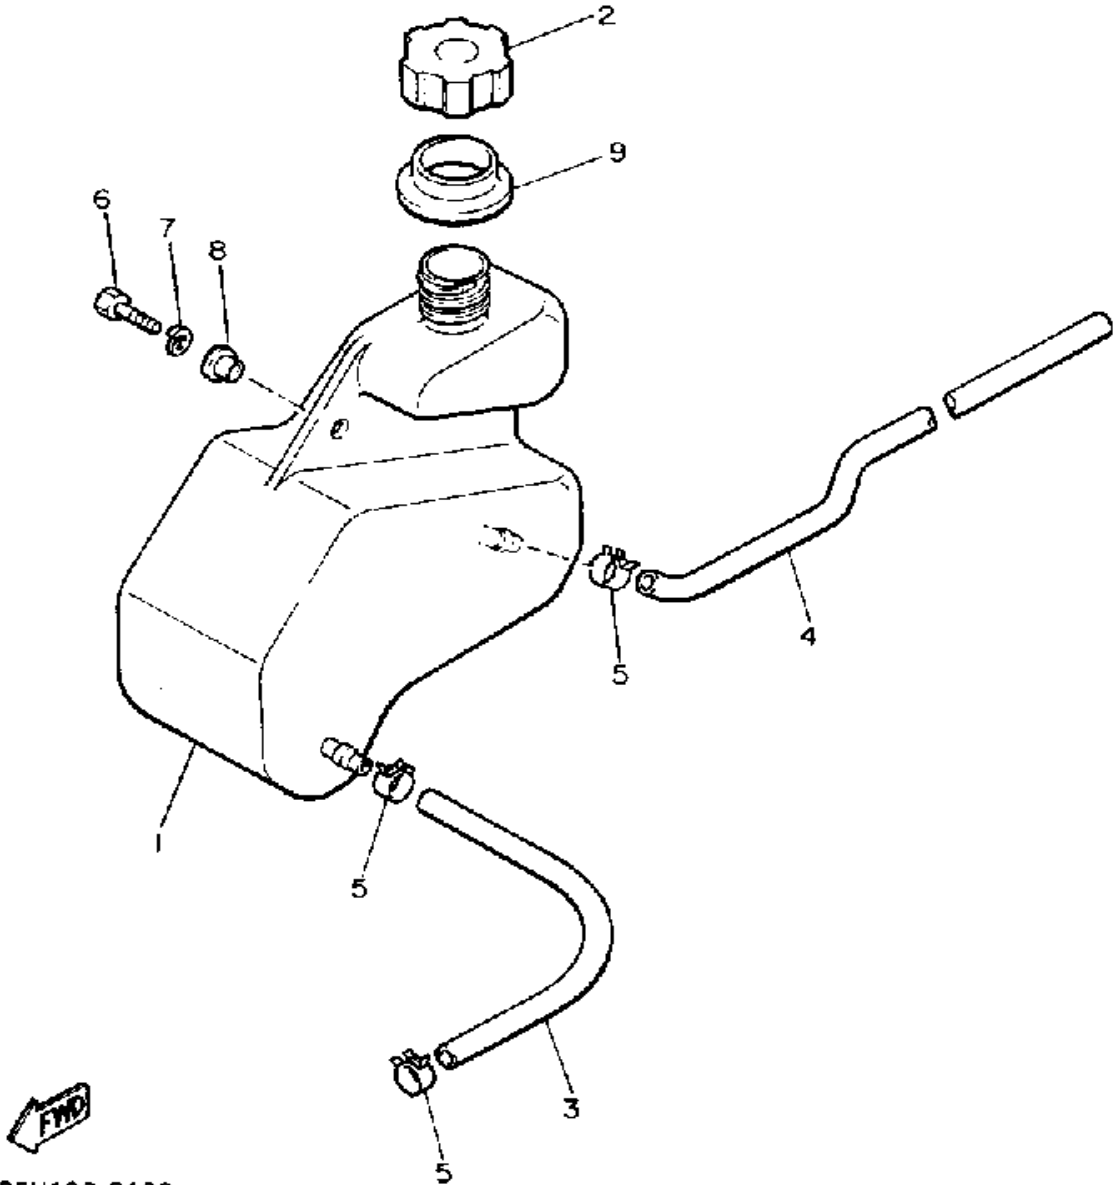

OIL TANK

Ref. No.	Part Number	Description	Qty	Remarks
1	85G-21751-00-00	TANK, OIL	1	
2	1Y1-21770-01-00	OIL TANK CAP ASSEMBLY ...	1	
3	90446-09244-00	HOSE	1	
4	90446-09013-00	HOSE (90446-09079)	1	
5	90467-09026-00	CLIP	3	
6	97011-06020-00	BOLT	2	
7	92995-06100-00	WASHER, SPRING	2	
8	90387-06681-00	COLLAR	2	
9	85G-21732-00-00	SEAL 1	1	

B5H100-B130

Property of www.SmallEngineDiscount.com - Not for Resale