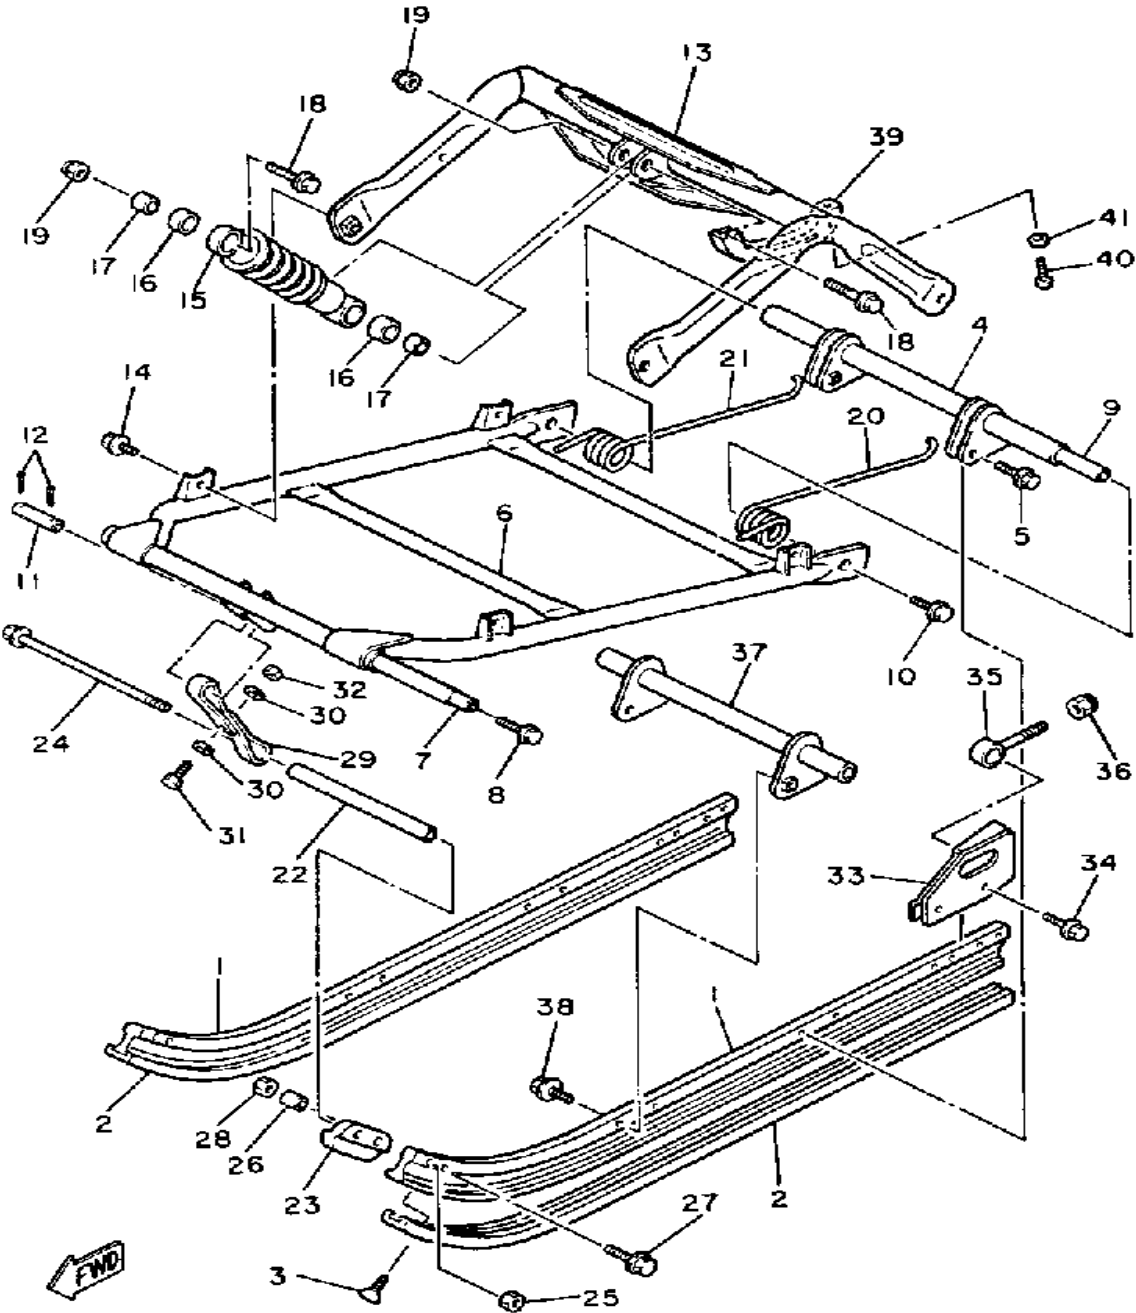

TRACK SUSPENSION 2

85X100-9220

Ref. No.	Part Number	Description	Qty	Remarks
30	90209-06174-00	WASHER		
31	97011-06025-00	BOLT (97001-06025)	1	
32	95701-06300-00	NUT, NYLON	1	
33	85G-47412-00-00	FRAME, SLIDING 2	2	
34	90105-08486-00	BOLT, WASHER BASED	4	
35	85G-47479-00-00	COLLAR 3	2	
36	95701-10300-00	NUT, FLANGE (95702-10300) ..	2	
37	85G-47451-00-00	BAR, SUSPENSION	1	
38	90105-08486-00	BOLT, WASHER BASED	4	
39	85X-47445-00-00	PROTECTOR	2	
40	98511-06025-00	SCREW PAN HEAD (92501-06025)	4	
41	92990-06200-00	WASHER	4	

Property of www.SmallEngineDiscount.com - Not for Resale