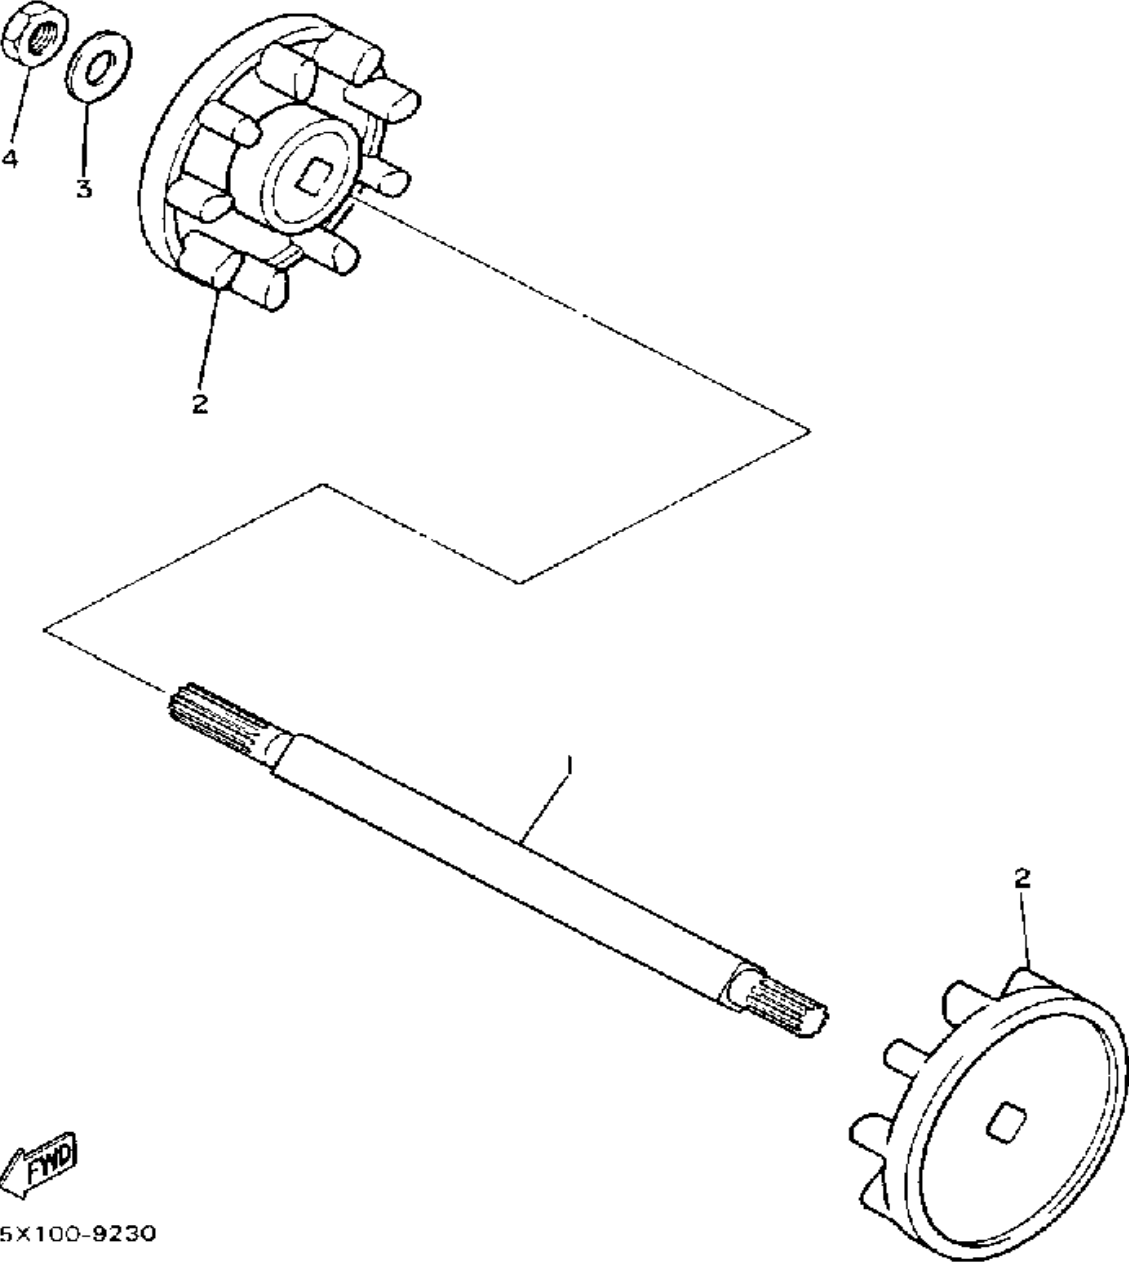

TRACK DRIVE 1

Ref. No.	Part Number	Description	Qty	Remarks
1	85G-47511-00-00	AXLE, FRONT	1	
2	85G-W4753-00-00	WHEEL, SPROCKET ASSEMBLY	2	
3	90208-20008-00	WASHER, CONICAL SPRING ..	1	
4	90170-20211-00	NUT	1	

Property of www.SmallEngineDiscount.com - Not for Resale