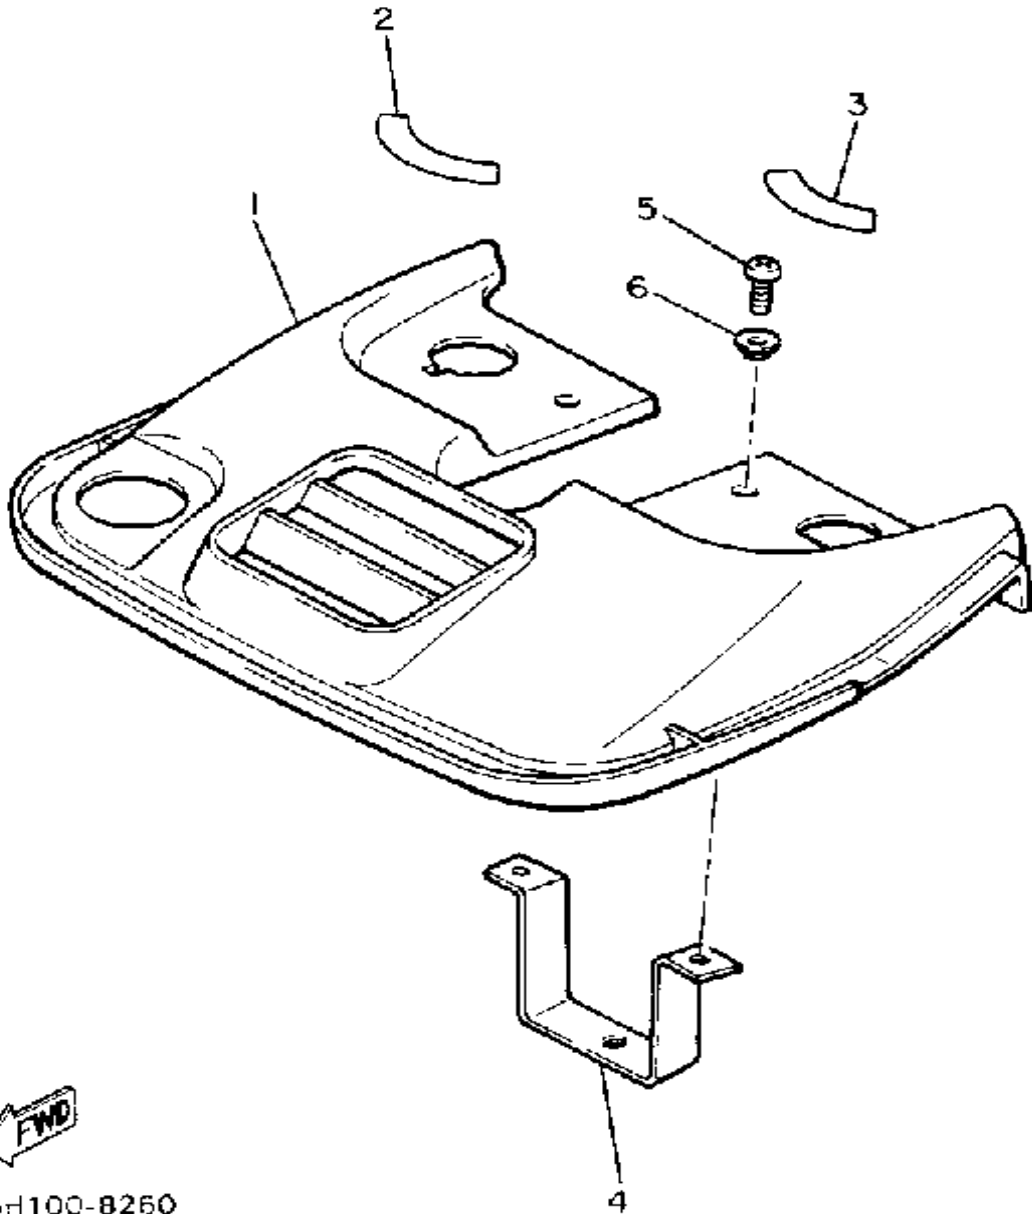

INSTRUMENT PANEL

Ref. No.	Part Number	Description	Qty	Remarks
1	85G-77711-00-00	PANEL, INSTRUMENT	1	
2	8K2-77741-00-00	INDICATOR 1	1	
3	8K4-77742-00-00	INDICATOR 2	1	
4	85G-77721-00-00	BRACKET 1	1	
5	98906-06014-00	SCREW, BIND	2	
6	90387-062M9-00	COLLAR	2	

85H100-8260

Property of www.SmallEngineDiscount.com - Not for Resale