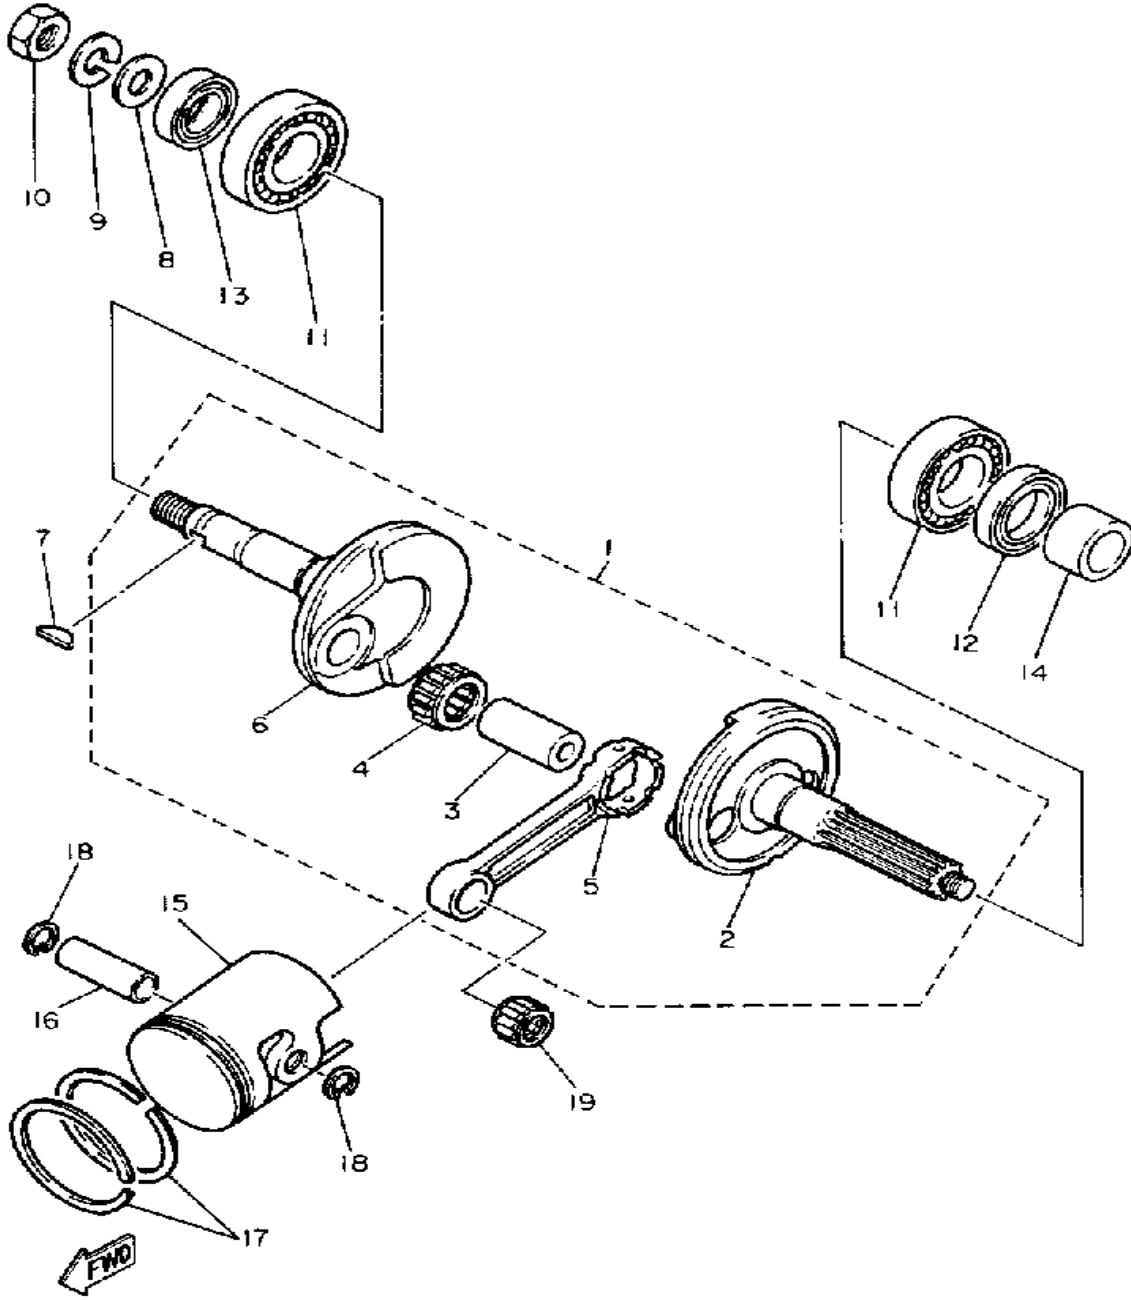

YAMAHA

GENUINE

PARTS CATALOGUE

SNOWMOBILE

Property of www.SmallEngineDiscount.com - Not for Resale

CYLINDER

B5H100-8010

Ref. No.	Part Number	Description	Qty	Remarks
1	32N-11111-00-00	HEAD, CYLINDER 1	1	
2	3M8-11181-00-00	GASKET, CYLINDER HEAD 1	1	
3	NGK-BR8HS-00-00	PLUG, SPARK	1	
4	32N-11311-00-00	CYLINDER 1	1	
5	3WX-11351-00-00	GASKET, CYLINDER	1	
6	90116-07356-00	BOLT, STUD	4	
7	90179-07381-00	NUT	4	
8	85G-1111H-00-00	COVER, CYLHEAD SIDE	1	
9	97313-06016-00	BOLT, HEXAGON	1	
10	92901-06600-00	WASHER	1	

Property of www.SmallEngineDiscount.com - Not for Resale

CRANKSHAFT - PISTON

Ref. No.	Part Number	Description	Qty	Remarks
1	85G-11400-00-00	CRANKSHAFT ASSEMBLY	1	
2	85G-11412-00-00	. CRANK 1	1	
3	257-11681-00-00	. PIN, CRANK 1	1	
4	93310-418T0-00	. BEARING, CYLINDRICAL	1	
5	3R1-11651-01-00	. ROD, CONNECTING	1	
6	85G-11422-00-00	. CRANK 2	1	
7	90280-03017-00	KEY, WOODRUFF	1	
8	92990-12600-00	WASHER, PLATE	1	
9	92901-12100-00	WASHER, SPRING	1	
10	95303-12600-00	NUT	1	
11	93306-20458-00	BEARING	2	
12	93102-26398-00	OIL SEAL, SD-TYPE	1	
13	93102-20397-00	OIL SEAL, SD-TYPE	1	
14	90387-170G9-00	COLLAR	1	
15	3M8-11631-01-96	PISTON STD	1	UR STD
	3M8-11636-01-00	PISTON 2 O/S 0.0	1	AP
16	527-11633-00-00	PIN, PISTON	1	
17	2GM-11610-00-00	PISTON RING SET	1	UR STD
	2GM-11610-20-00	RINGSET (2ND O/S)	1	AP
18	93450-13022-00	CIRCLIP	2	
19	93310-11268-00	BEARING	1	