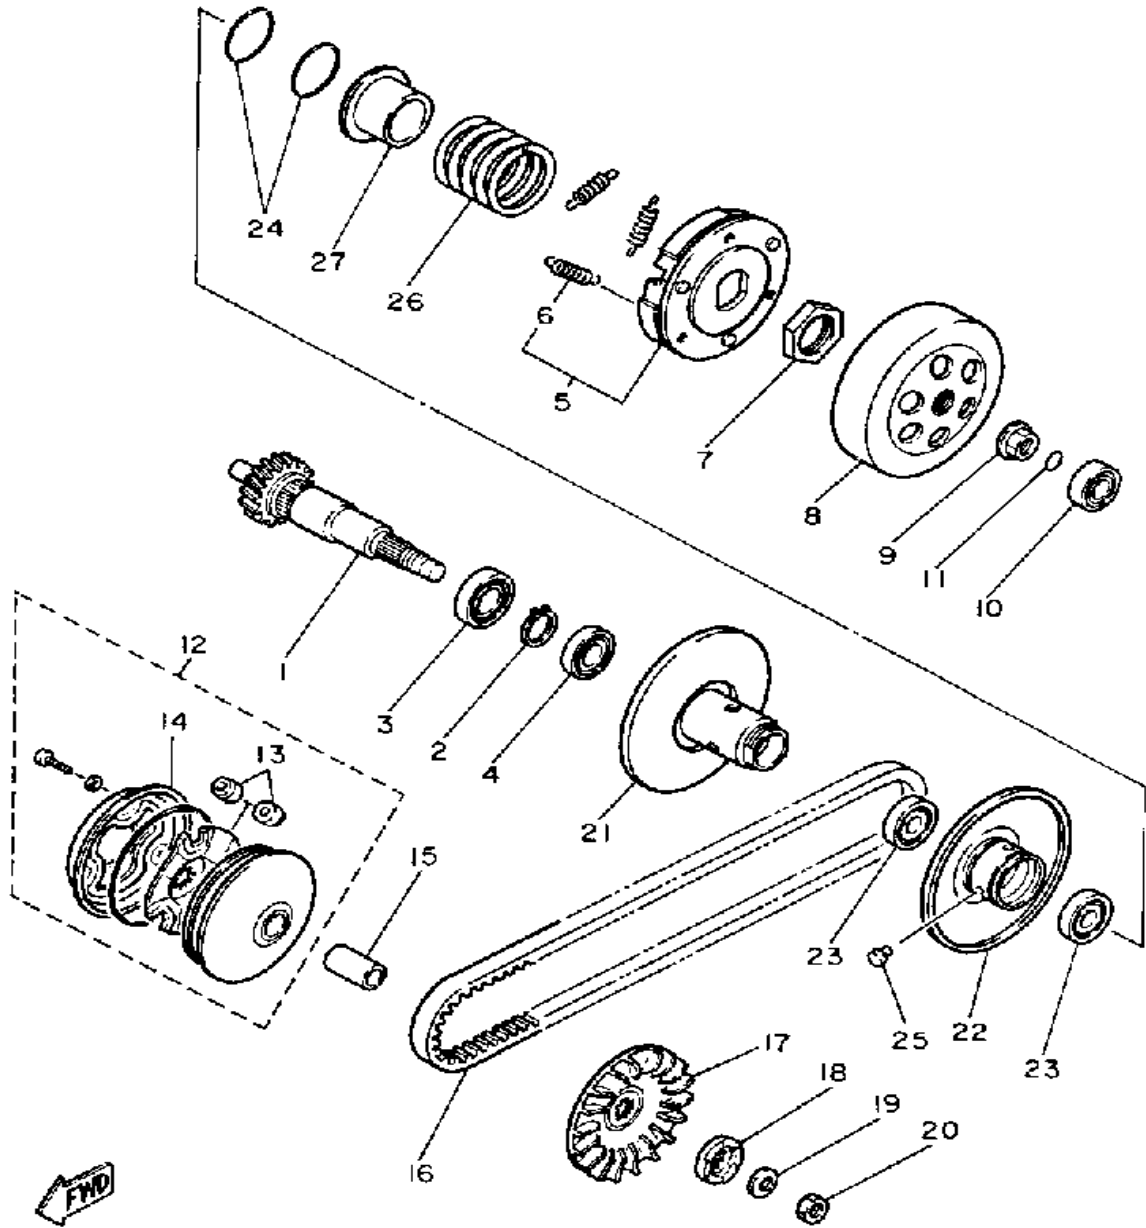

CLUTCH

FWD
85H100-8100

Ref. No.	Part Number	Description	Qty	Remarks
1	85G-16111-00-00	GEAR, PRI DRIVE	1	
2	93410-25010-00	CIRCLIP, S-TYPE	1	
3	93306-00510-00	BEARING	1	
4	93102-25395-00	OIL SEAL, SD-TYPE	1	
5	85G-16620-01-00	CLUTCH CARRIER ASSEMBLY	1	
6	17M-16626-00-00	. SPRING, CLUTCH WT 1	3	
7	90170-36279-00	NUT	1	
8	32N-16611-01-00	HOUSING, CLUTCH	1	
9	90179-14427-00	NUT, SPEC'L SHAPE	1	
10	93306-00108-00	BEARING	1	
11	93210-08287-00	O-RING	1	
12	85G-17601-00-00	PRIMARY SHEAVE ASSEMBLY	1	
13	30A-17632-00-00	. PRI SHVE WGHT (HA)	6	AP
	5G6-17632-00-00	. PRIM SHEAVE WEIGHT	6	UR STD
14	93210-88696-00	. O-RING	1	
15	90387-167H4-00	COLLAR	1	
16	32N-17641-00-00	V-BELT	1	
17	32N-17611-00-00	SHEAVE, PRI FIXED	1	
18	14T-15657-00-00	CLUTCH, ONE	1	
19	90208-10012-00	WASHER, CONICAL SPRING ..	1	
20	95701-10500-00	NUT, FLANGE (95702-10500) ..	1	
21	32N-17660-00-00	SEC FXD SHV	1	
22	85G-17670-00-00	SEC SLIDING SHEAVE	1	
23	93104-41091-00	OIL SEAL	2	
24	93210-46593-00	O-RING	2	
25	24G-17664-00-00	PIN, GUIDE	3	
26	90501-457E7-00	SPRING, COMPRESSION	1	
27	32N-17684-00-00	SEAT, SEC SPRING	1	

Property of www.SmallEngineDiscount.com - Not for Resale