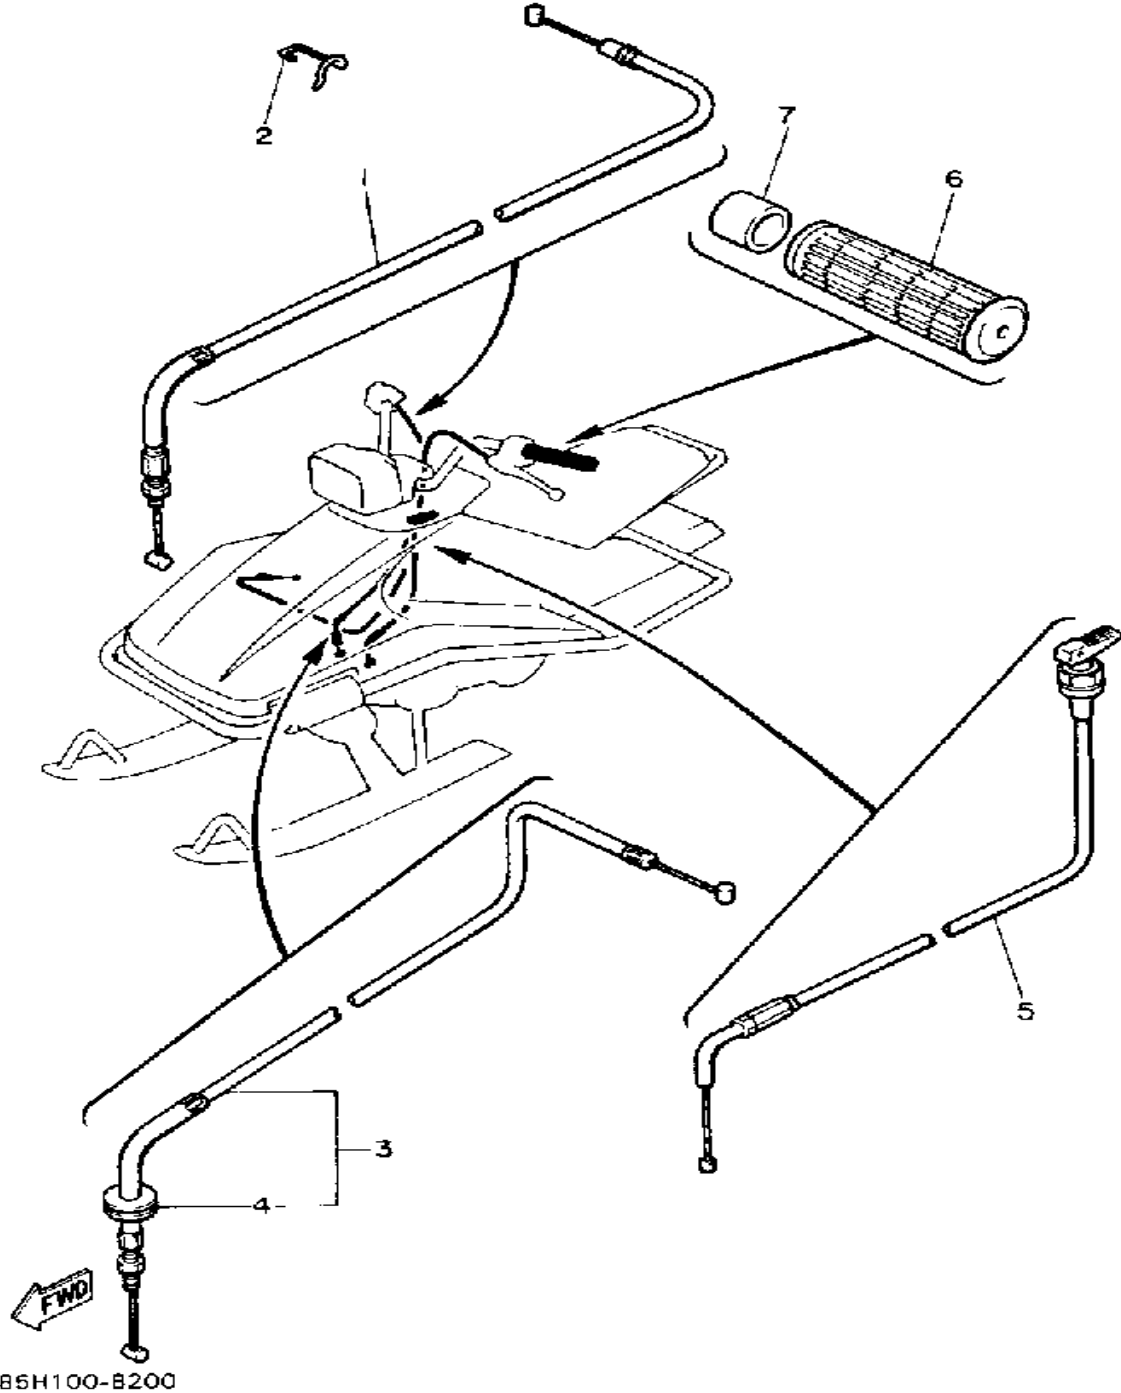

CONTROL - CABLE

Ref. No.	Part Number	Description	Qty	Remarks
1	85G-26311-00-00	CABLE, THROTTLE 1	1	
2	90465-10189-00	CLAMP	1	
3	85G-26340-00-00	CABLE, BRAKE	1	
4	(90480-18473-00)	GROMMET	1	
5	85G-26331-00-00	CABLE, STARTER 1	1	
6	801-26241-01-00	GRIP	2	
7	90387-22726-00	COLLAR	1	

Property of www.SmallEngineDiscount.com - Not for Resale