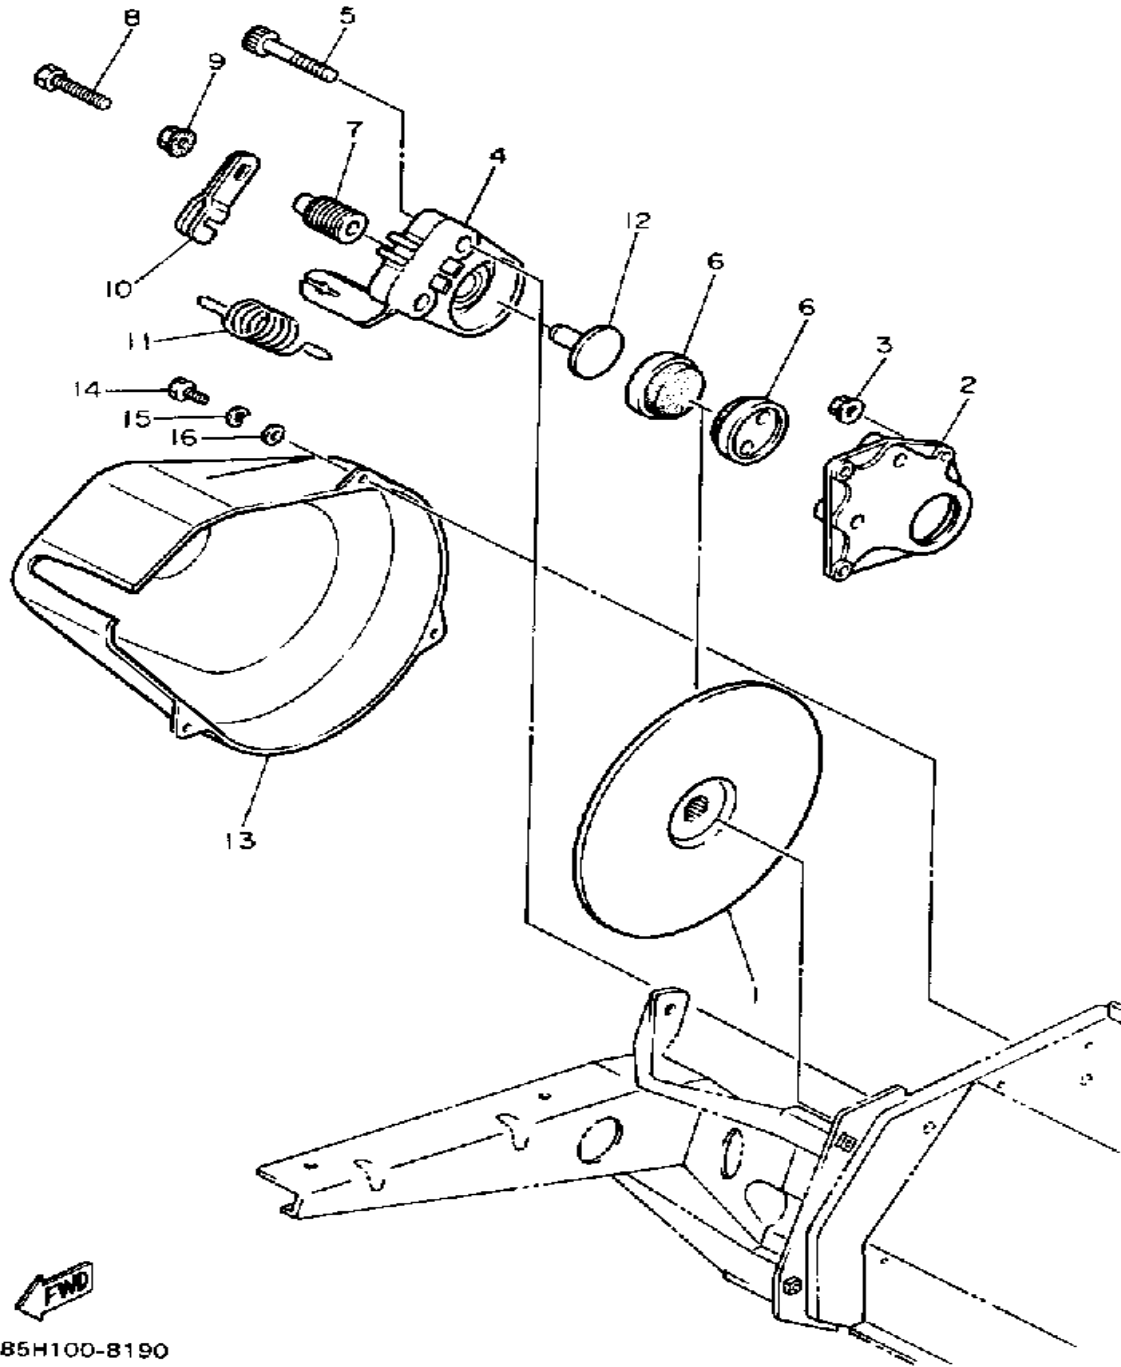

BRAKE

Ref. No.	Part Number	Description	Qty	Remarks
1	85G-25711-00-00	DISC, BRAKE	1	
2	85G-25741-00-00	BODY, CALIPER 2	1	
3	95601-08200-00	NUT, U	3	
4	8K4-25731-00-00	BODY, CALIPER 1	1	
5	91311-10035-00	BOLT, SOCKET HEAD	2	
6	84X-25811-01-00	PAD, CALIPER 2	2	
7	878-25728-00-00	CAM	1	
8	90101-08499-00	BOLT	1	
9	95701-08500-00	NUT, FLANGE	1	
10	878-25726-00-00	LEVER, BRAKE	1	
11	90501-23337-00	SPRING, COMPRESSION	1	
12	878-25733-00-00	PLATE, BACK UP	1	
13	85G-25715-00-00	COVER 1	1	
14	97026-06012-00	BOLT	3	
15	92906-06100-00	WASHER, SPRING	3	
16	92906-06600-00	WASHER	3	

85H100-B190

Property of www.SmallEngineDiscount.com - Not for Resale