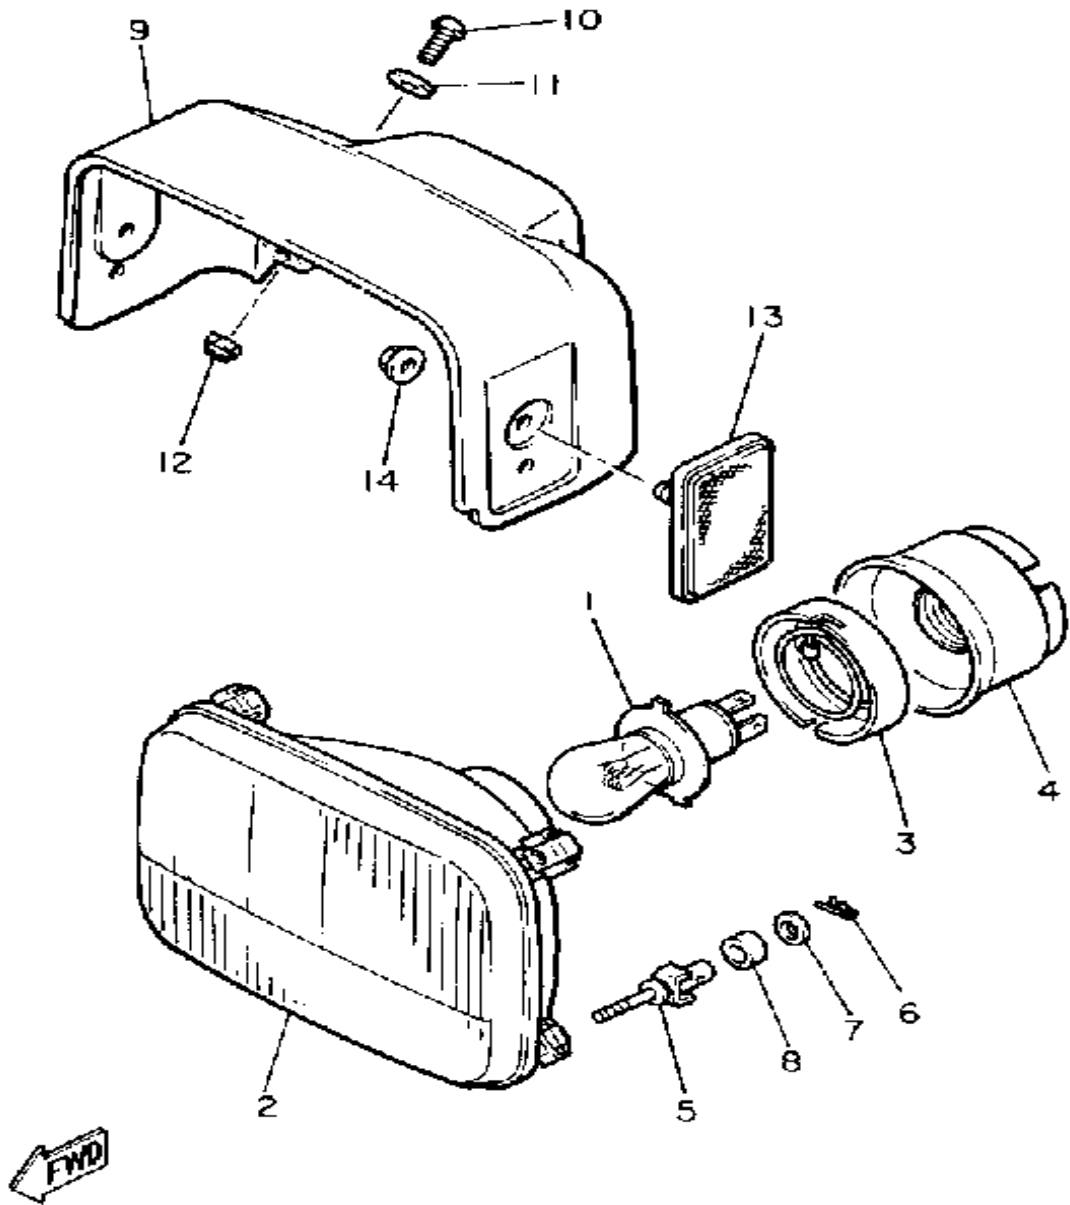

85H100-8260

Property of www.SmallEngineDiscount.com - Not for Resale

BUMPER

Ref. No.	Part Number	Description	Qty	Remarks
1	85G-77563-00-00	COVER, 3	2	
2	90464-20031-00	CLAMP	4	
3	85G-77564-00-00	COVER, 4	1	
4	90267-48059-00	RIVET, BLIND	6	
5	85G-77551-00-00	PROTECTOR 1	1	
6	97313-08020-00	BOLT, HEXAGON	4	
7	92990-08100-00	WASHER	4	
8	92990-08600-00	WASHER, PLATE	4	
9	85G-77595-00-00	FLAP	1	
10	85G-77593-00-00	PLATE, FLAP 1	1	
11	90267-48079-00	RIVET, BLIND	4	
12	85G-77594-00-00	PLATE, FLAP 2	1	
13	95706-06300-00	NUT, NYLON	3	
14	85G-77586-00-00	SPRING 1	1	
15	85G-77596-00-00	STOPPER, FLAP	1	

85H100-8250

Property of www.SmallEngineDiscount.com - Not for Resale

HEADLIGHT

85H100-8290

Ref. No.	Part Number	Description	Qty	Remarks
1	8A7-84314-00-00	BULB (12V-60/60W)	1	
2	85G-84320-00-00	LENS ASSEMBLY	1	
3	8A7-84312-00-00	HOLDER, SOCKET	1	
4	8A7-84397-01-00	COVER, SOCKET	1	
5	8V0-84331-00-00	SCREW, RIM ADJUSTING	4	
6	8V0-84374-00-00	CLIP	4	
7	8V0-84327-00-00	WASHER, SPECIAL	4	
8	8V0-84366-00-00	DAMPER, HEADLIGHT 1	4	
9	85G-84311-00-00	BODY, HEADLIGHT	1	
10	98506-06035-00	SCREW, PAN HEAD	2	
11	92906-06200-00	WASHER	2	
12	95706-06300-00	NUT, NYLON	2	
13	23V-85110-00-00	REFLECTOR ASSEMBLY	2	
14	95701-05500-00	NUT, FLANGE	2	