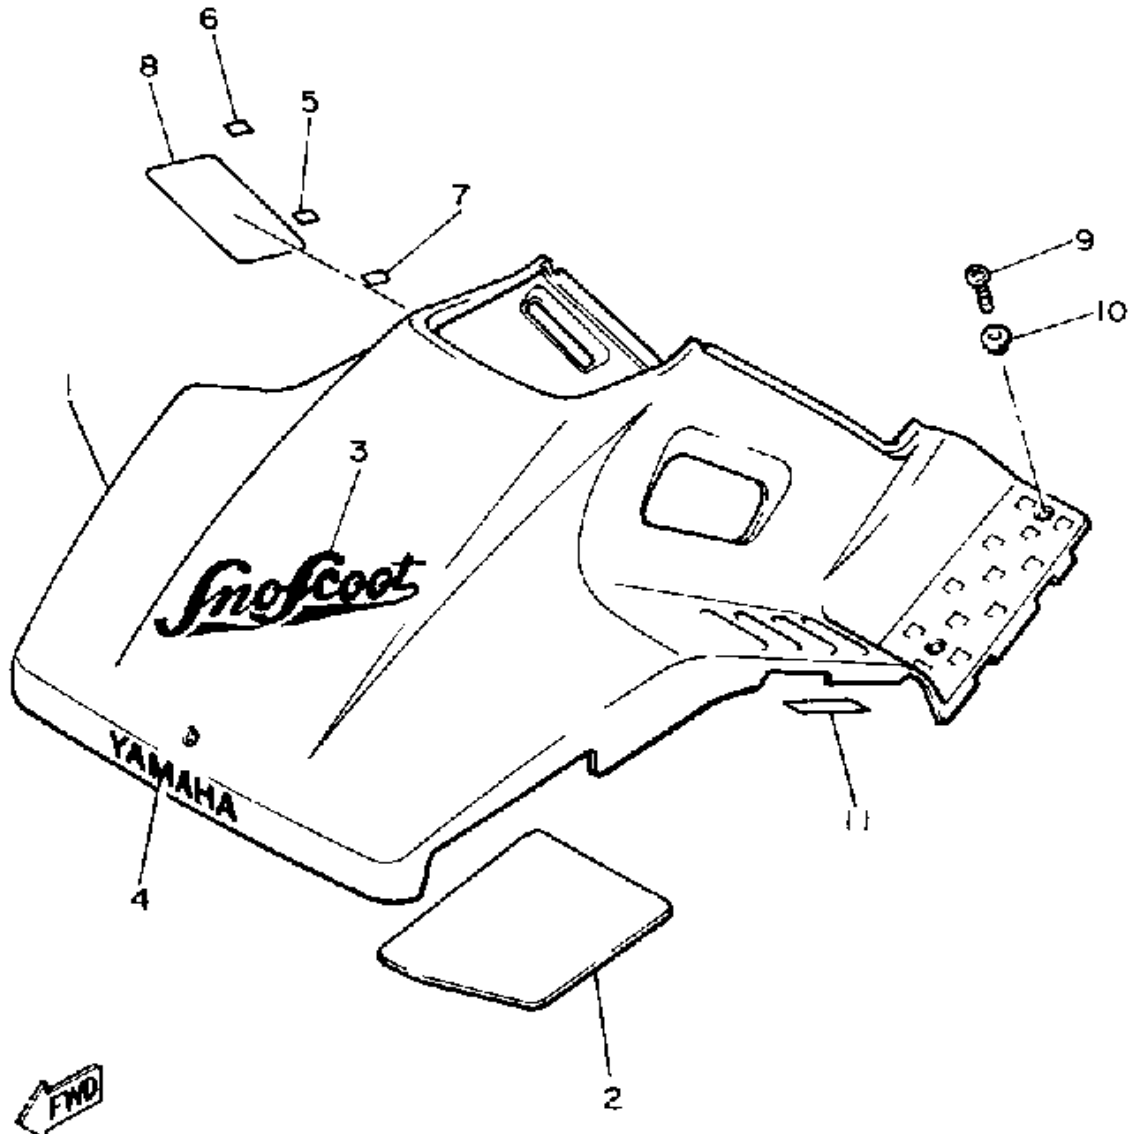

SHROUD

85H100-8240

Ref. No.	Part Number	Description	Qty	Remarks
1	85G-77111-00-00	SHROUD	1	UR HEAT RED
	85X-77111-00-00	SHROUD	1	UR FARAWAY BLUE
2	85G-77261-00-00	LINING, SHROUD 1	1	
3	85G-77351-10-00	EMBLEM 1	1	
4	99241-00030-00	EMBLEM 1	1	
5	85G-77742-00-00	INDICATOR 2	1	
6	878-77744-00-00	INDICATOR 4	1	
7	878-77745-00-00	INDICATOR 5	1	
8	85X-77761-00-00	LABEL, WARNING 1	1	UR
9	98903-06012-00	SCREW, BIND	5	
10	90387-062M9-00	COLLAR	5	
11	85G-77762-00-00	LABEL, WARNING 2	1	UR

Property of www.SmallEngineDiscount.com - Not for Resale