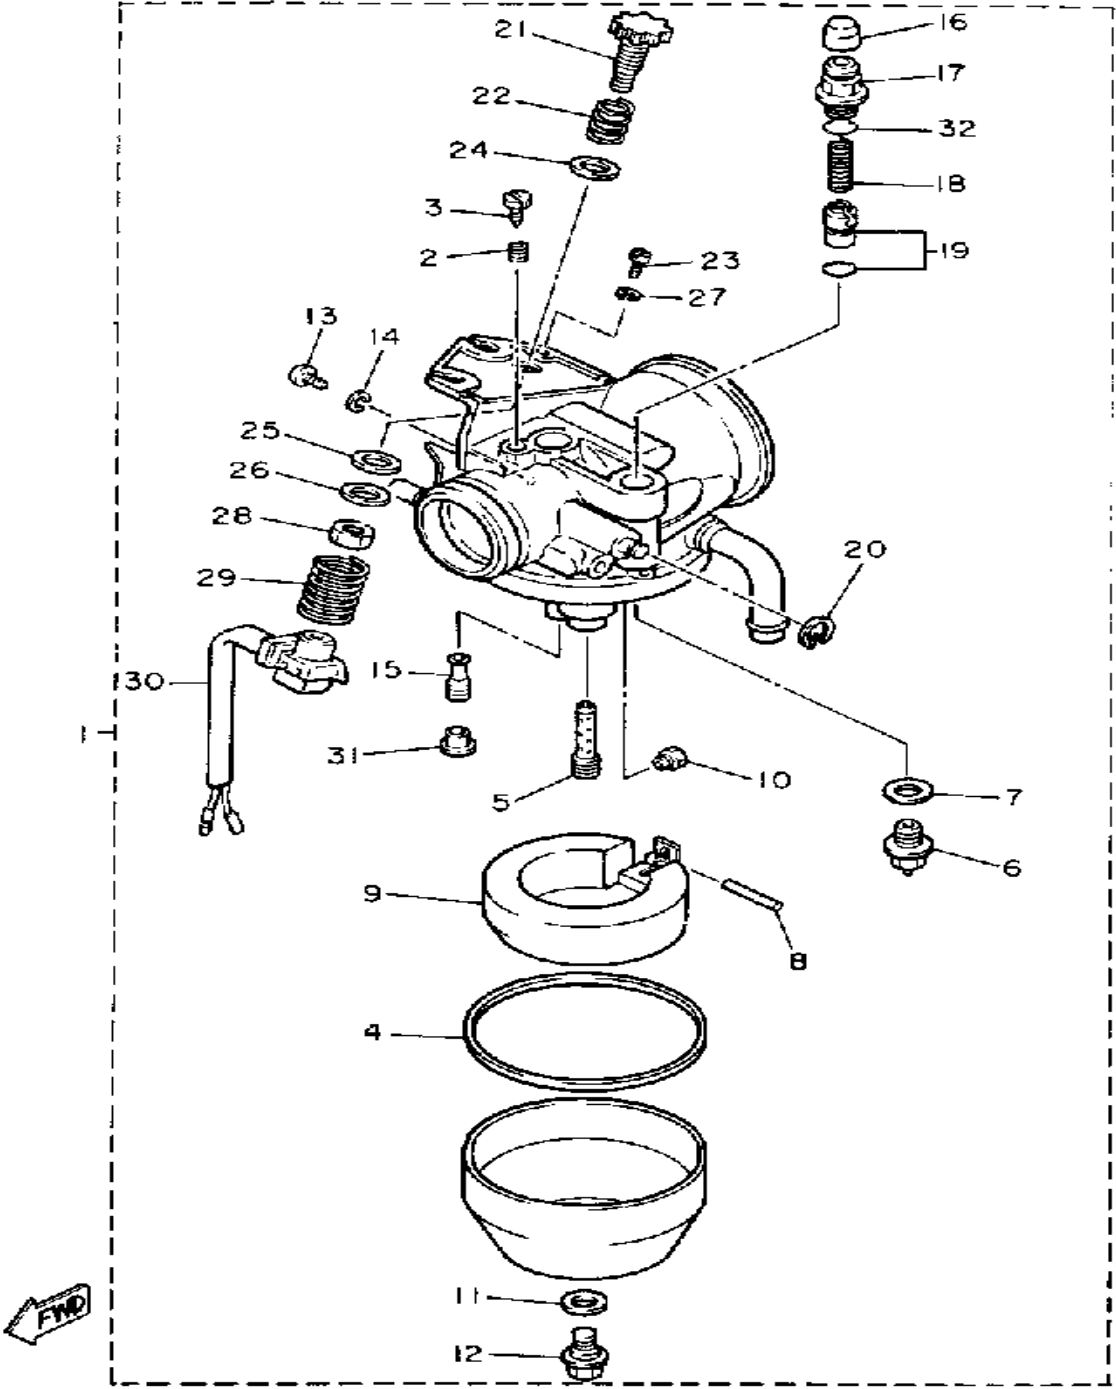

CARBURETOR

95H100-8060

Ref. No.	Part Number	Description	Qty	Remarks
25	22F-14117-00-00	. WASHER, PLUG SCREW	1	
26	1UF-14952-00-00	. WASHER	1	
27	92901-04100-00	. WASHER, SPRING	1	
28	8X0-14358-00-00	. NUT	1	
29	8X0-14133-00-00	. SPRING, THROTTLE STOP . .	1	
30	8V0-8259A-00-00	. SWITCH, CARBURETOR	1	
31	85G-14118-00-00	. CAP	1	
32	1AE-14147-00-00	. O-RING	1	

Property of www.SmallEngineDiscount.com - Not for Resale