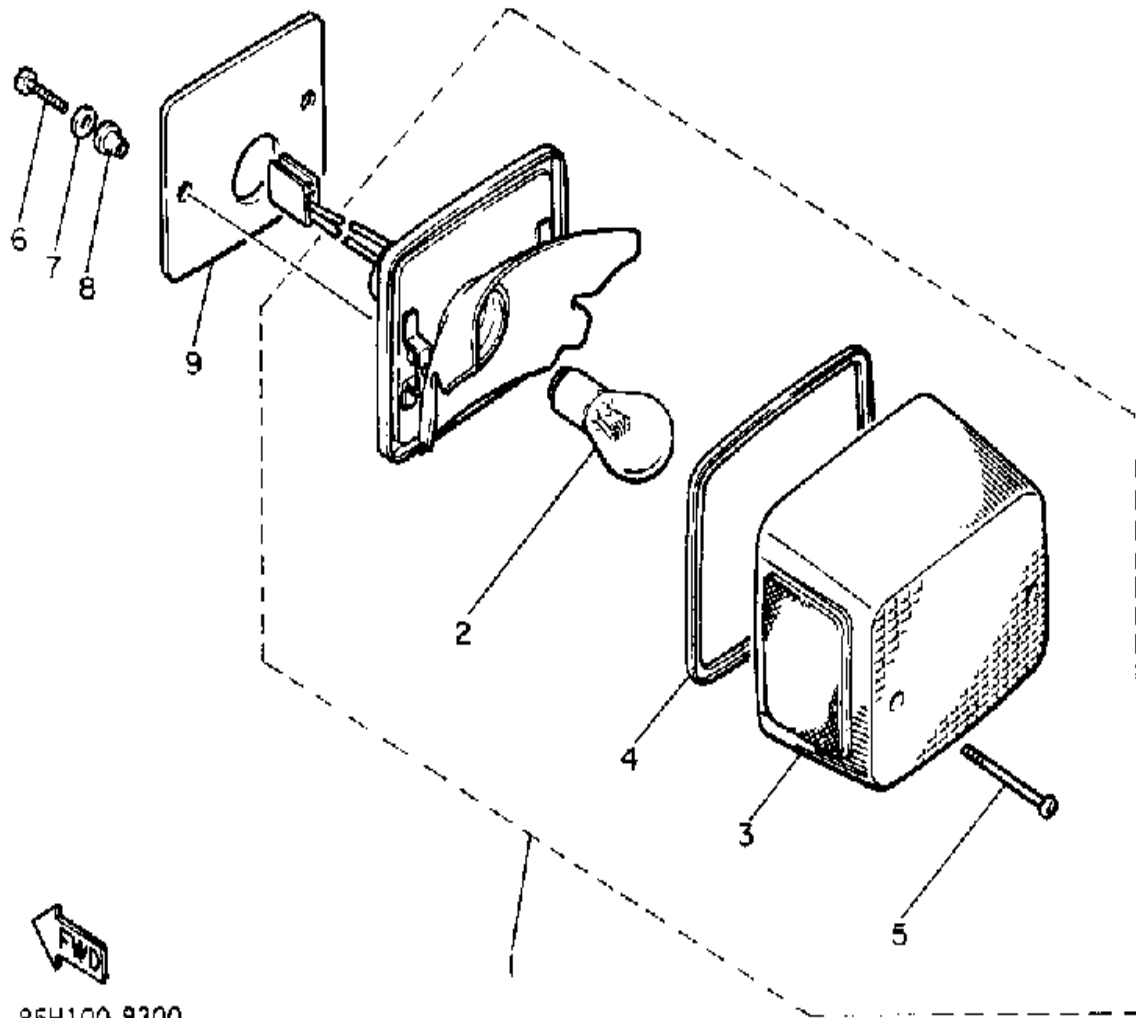

TAILLIGHT

85H100-8300

Ref. No.	Part Number	Description	Qty	Remarks
1	85G-84710-00-00	TAILLIGHT UNIT ASSEMBLY ..	1	
2	137-84714-61-00	. BULB, TL 12V23/8W (J50-83311-00)	1	
3	85G-84721-00-00	. LENS, TAILLIGHT	1	
4	1M1-84523-60-00	. GASKET, LENS	1	
5	1M1-84524-60-00	. SCREW, LENS FITTING	1	
6	1M1-84526-60-00	SCREW	2	
7	90201-08103-00	WASHER, PLAIN	2	
8	1M1-84527-60-00	DAMPER	2	
9	1M1-84512-60-00	SEAT, BASE	1	

Property of www.SmallEngineDiscount.com - Not for Resale

C10