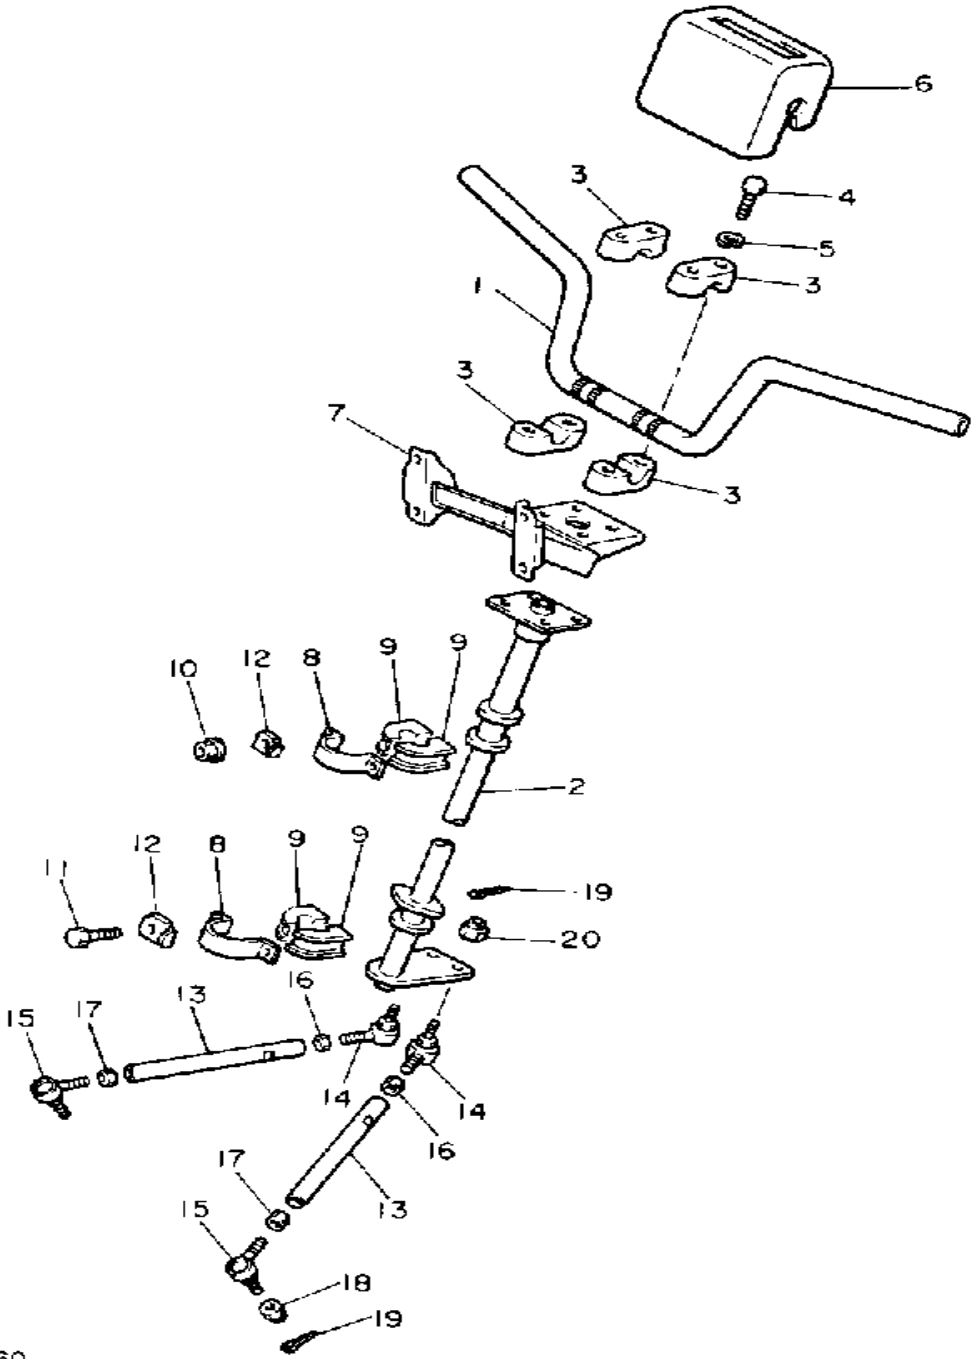

CONTINUED ON NEXT FRAME ►

Property of www.SmallEngineDiscount.com - Not for Resale

SKI

Ref. No.	Part Number	Description	Qty	Remarks
30	90102-08028-00	BOLT, WITH HOLE	2	
31	95611-08100-00	NUT, U	2	
32	91490-20020-00	PIN, COTTER	2	

85H100-B150

Property of www.SmallEngineDiscount.com - Not for Resale

STEERING

85H100-8160

Ref. No.	Part Number	Description	Qty	Remarks
1	85G-23811-00-00	COLUMN, STEERING	1	
2	85G-23813-00-00	COLUMN, STEERING 2	1	
3	85G-23814-00-00	HOLDER, HANDLE UPR	4	
4	97021-08065-00	BOLT	4	
5	92990-08100-00	WASHER	4	
6	8F3-23818-00-00	COVER, STEERING	1	
7	85G-23174-00-00	STAY, HEADLIGHT	1	
8	84M-23868-00-00	BRACKET, STEERING LOWER	2	
9	8F3-23812-00-00	PLANE BEARING, STEERING	4	
10	95712-08300-00	NUT, LOCK	2	
11	97011-08016-00	BOLT	2	
12	90215-08262-00	WASHER, LOCK	4	
13	85G-23821-00-00	ROD, STEERING RELAY	2	
14	85G-23841-00-00	JOINT, UNIVERSAL 1	2	
15	86X-23845-00-00	JOINT, UNIVERSAL 2	2	
16	95306-10700-00	NUT	2	
17	90170-10186-00	NUT	2	
18	91402-25018-00	PIN, COTTER	4	
19	90185-10085-00	NUT, SELF-LOCKING	4	

Property of www.SmallEngineDiscount.com - Not for Resale

CONTROL - CABLE

Ref. No.	Part Number	Description	Qty	Remarks
1	85G-26311-00-00	CABLE, THROTTLE 1	1	
2	90465-10189-00	CLAMP	1	
3	85G-26340-00-00	CABLE, BRAKE	1	
4	(90480-18473-00)	GROMMET	1	
5	85G-26331-00-00	CABLE, STARTER 1	1	
6	801-26241-01-00	GRIP	2	
7	90387-22726-00	COLLAR	1	