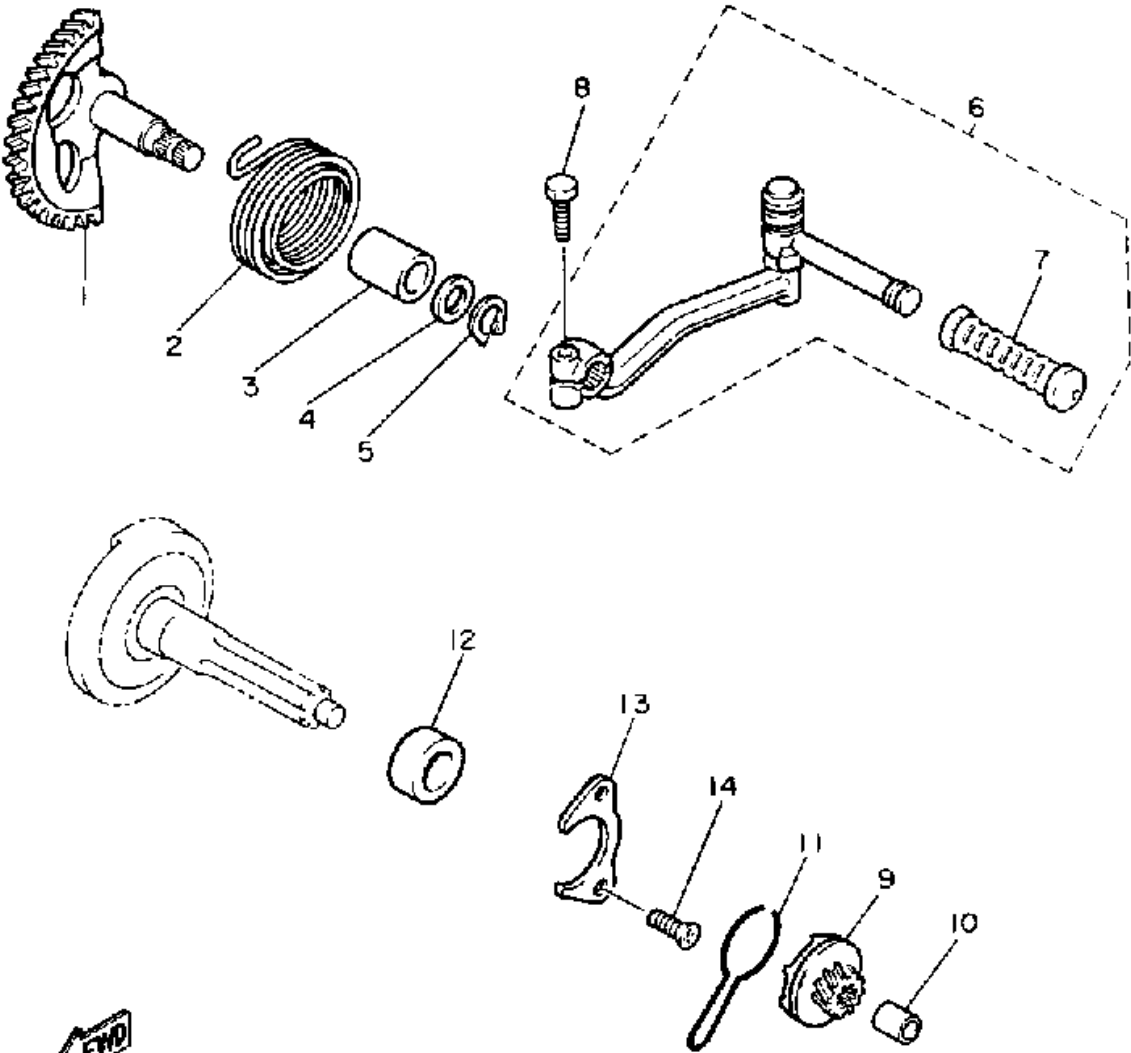

85H100-8070

Property of www.SmallEngineDiscount.com - Not for Resale

STARTER

Ref. No.	Part Number	Description	Qty	Remarks
1	85G-15601-00-00	KICK SHAFT ASSEMBLY	1	
2	90508-32609-00	SPRING, TORSION	1	
3	90380-15083-00	BUSH, SOLID	1	
4	90201-154E9-00	WASHER, PLATE	1	
5	99009-15400-00	CIRCLIP	1	
6	27V-15620-00-00	KICK CRANK ASSEMBLY	1	
7	2T4-15618-00-00	. COVER, KICK LEVER	1	
8	97016-06025-00	BOLT	1	
9	85G-15630-03-00	KICK PINION ASSEMBLY	1	
10	90380-08201-00	BUSH, SOLID	1	
11	32N-15673-00-00	CLIP	1	
12	90387-175A9-00	COLLAR	1	
13	17M-15118-00-00	HOLDER	1	
14	98701-06014-00	SCREW, FLAT HEAD	2	