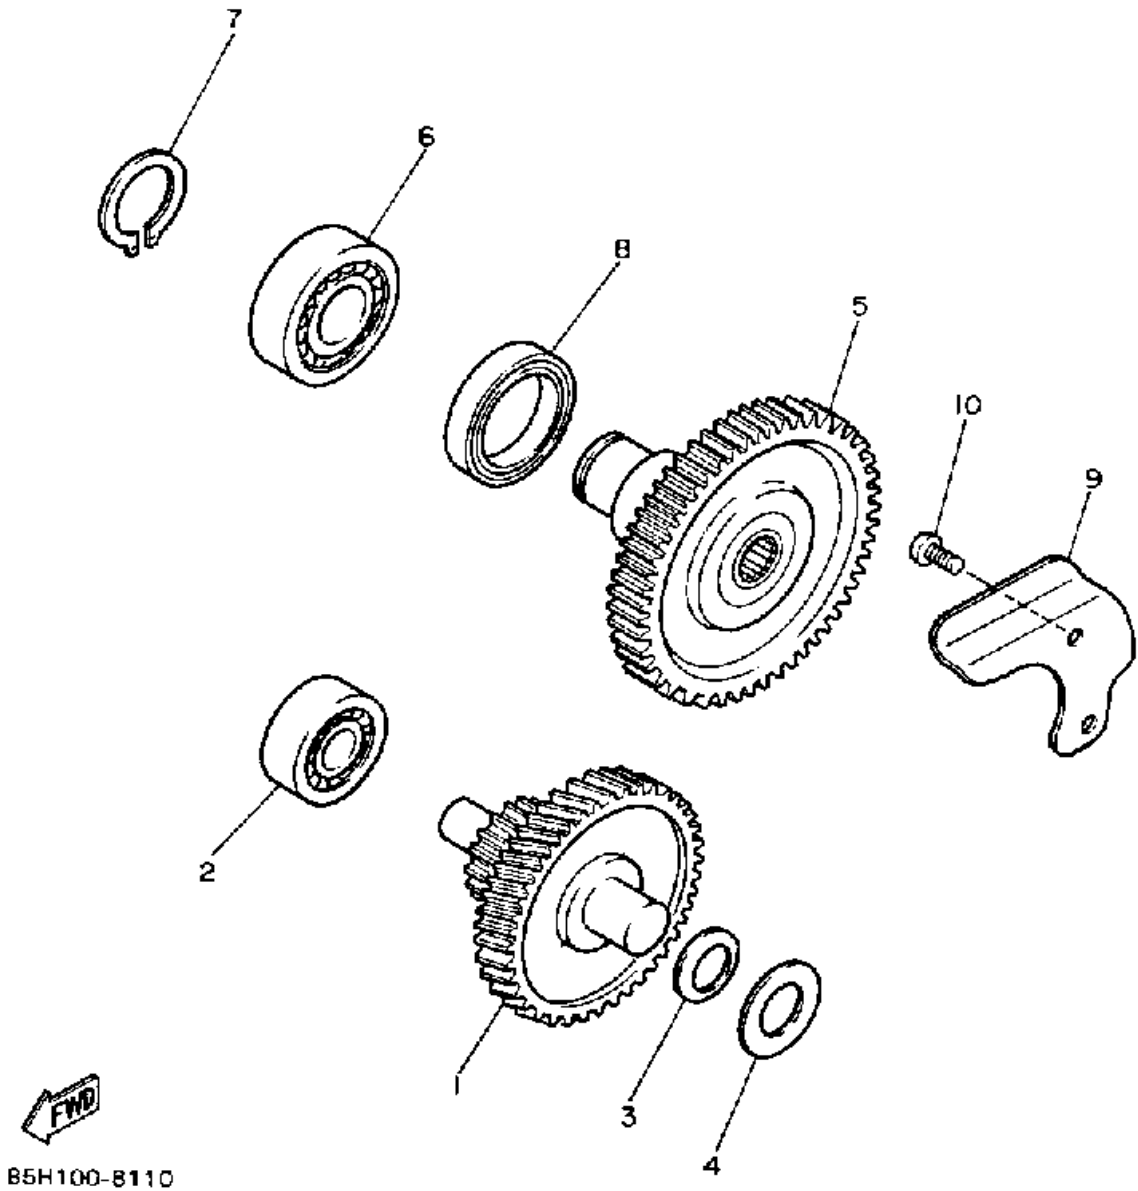

85G100-8090

Property of www.SmallEngineDiscount.com - Not for Resale

CLUTCH

FWD
85H100-8100

Ref. No.	Part Number	Description	Qty	Remarks
1	85G-16111-00-00	GEAR, PRI DRIVE	1	
2	93410-25010-00	CIRCLIP, S-TYPE	1	
3	93306-00510-00	BEARING	1	
4	93102-25395-00	OIL SEAL, SD-TYPE	1	
5	85G-16620-01-00	CLUTCH CARRIER ASSEMBLY	1	
6	17M-16626-00-00	. SPRING, CLUTCH WT 1	3	
7	90170-36279-00	NUT	1	
8	32N-16611-01-00	HOUSING, CLUTCH	1	
9	90179-14427-00	NUT, SPEC'L SHAPE	1	
10	93306-00108-00	BEARING	1	
11	93210-08287-00	O-RING	1	
12	85G-17601-00-00	PRIMARY SHEAVE ASSEMBLY	1	
13	30A-17632-00-00	. PRI SHVE WGHT (HA)	6	AP
	5G6-17632-00-00	. PRIM SHEAVE WEIGHT	6	UR STD
14	93210-88696-00	. O-RING	1	
15	90387-167H4-00	COLLAR	1	
16	32N-17641-00-00	V-BELT	1	
17	32N-17611-00-00	SHEAVE, PRI FIXED	1	
18	14T-15657-00-00	CLUTCH, ONE	1	
19	90208-10012-00	WASHER, CONICAL SPRING ..	1	
20	95701-10500-00	NUT, FLANGE (95702-10500) ..	1	
21	32N-17660-00-00	SEC FXD SHV	1	
22	85G-17670-00-00	SEC SLIDING SHEAVE	1	
23	93104-41091-00	OIL SEAL	2	
24	93210-46593-00	O-RING	2	
25	24G-17664-00-00	PIN, GUIDE	3	
26	90501-457E7-00	SPRING, COMPRESSION	1	
27	32N-17684-00-00	SEAT, SEC SPRING	1	

Property of www.SmallEngineDiscount.com - Not for Resale

TRANSMISSION

Ref. No.	Part Number	Description	Qty	Remarks
1	85G-17410-00-00	MAIN AXLE	1	
2	93306-30003-00	BEARING (B6300Z)	1	
3	90208-12027-00	WASHER, CONICAL SPRING ..	1	
4	90201-12704-00	WASHER, PLATE	1	
5	85G-17420-00-00	DRIVE AXLE ASSEMBLY	1	
6	93306-07202-00	BEARING	1	
7	93410-22039-00	CIRCLIP	1	
8	93102-27396-00	OIL SEAL, SD-TYPE	1	
9	(5G3-17471-00-00)	PLATE, COVER	1	
10	98580-06010-00	SCREW, PAN HEAD (92503-06010)	2	