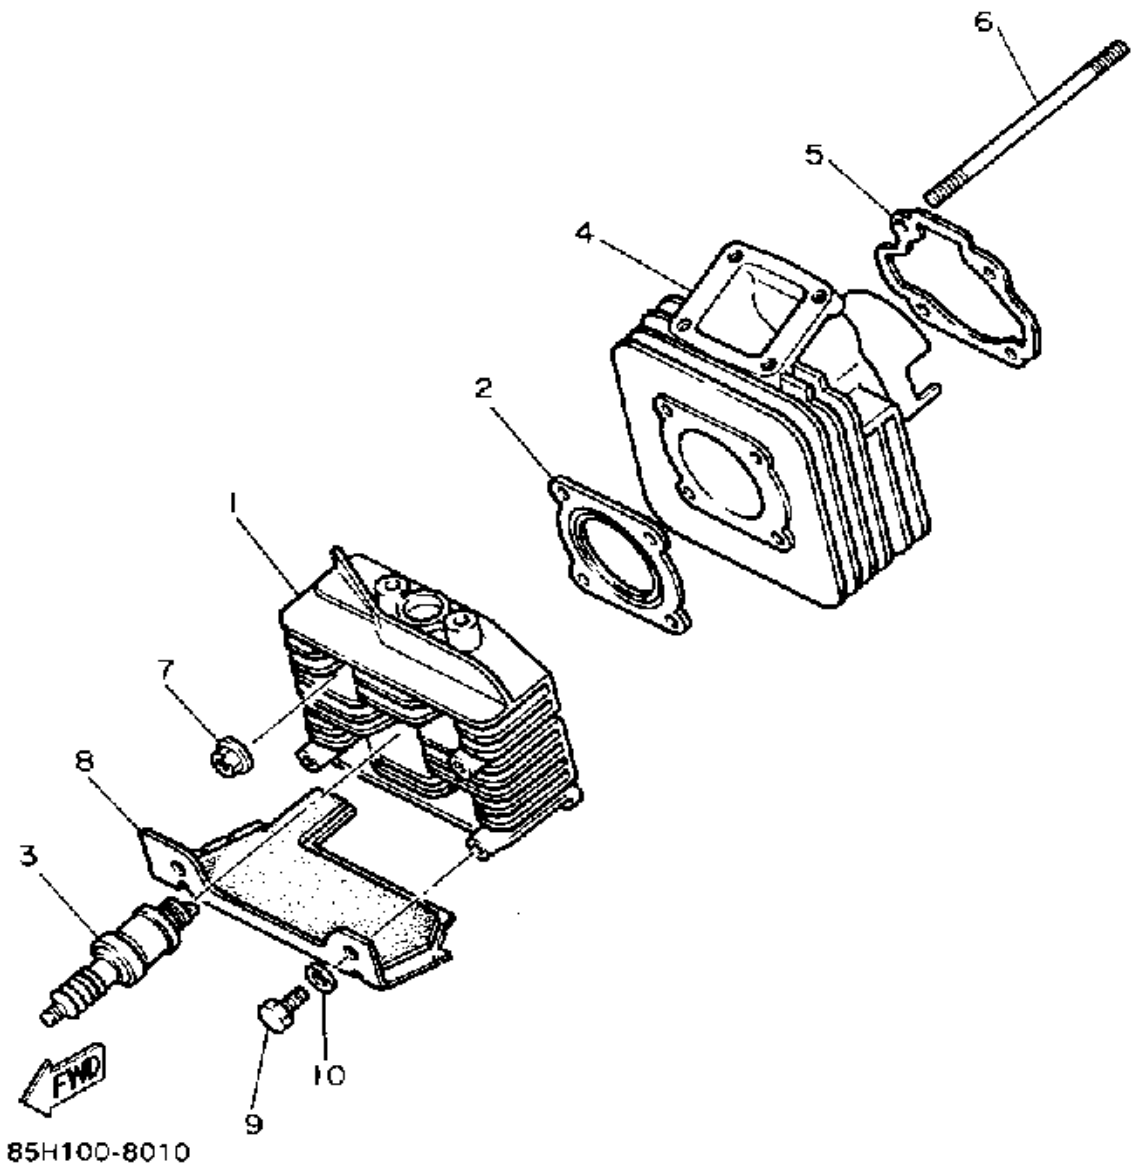

YAMAHA

GENUINE

PARTS CATALOGUE

SNOWMOBILE

Not For Resale

www.SmallEngineDiscount.com

CYLINDER

Ref. No.	Part Number	Description	Qty	Remarks
1	32N-11111-00-00	HEAD, CYLINDER 1	1	
2	3M8-11181-00-00	GASKET, CYLINDER HEAD 1	1	
3	NGK-BR8HS-00-00	PLUG, SPARK	1	
4	32N-11311-00-00	CYLINDER 1	1	
5	3WX-11351-00-00	GASKET, CYLINDER	1	
6	90116-07356-00	BOLT, STUD	4	
7	90179-07381-00	NUT	4	
8	85G-1111H-00-00	COVER, CYLHEAD SIDE	1	
9	97313-06016-00	BOLT, HEXAGON	1	
10	92901-06600-00	WASHER	1	

85H100-8010

Not For Resale
www.SmallEngineDiscount.com

CRANKSHAFT-PISTON

Ref. No.	Part Number	Description	Qty	Remarks
1	85G-11400-00-00	CRANKSHAFT ASSEMBLY	1	
2	85G-11412-00-00	. CRANK 1	1	
3	257-11681-00-00	. PIN, CRANK 1	1	
4	93310-418T0-00	. BERING, CYLINDRICAL	1	
5	3R1-11651-01-00	. ROD, CONNECTING	1	
6	85G-11422-00-00	. CRANK 2	1	
7	90280-03017-00	KEY, WOODRUFF	1	
8	92990-12600-00	WASHER, PLATE	1	
9	92901-12100-00	WASHER, SPRING	1	
10	95303-12600-00	NUT	1	
11	93306-20458-00	BEARING	2	
12	93102-26398-00	OIL SEAL, SD-TYPE	1	
13	93102-20397-00	OIL SEAL, SD-TYPE	1	
14	90387-170G9-00	COLLAR	1	
15	3M8-11631-01-96	PISTON STD	1	UR STD
	3M8-11636-01-00	PISTON 2 O/S 0.0	1	AP
16	527-11633-00-00	PIN, PISTON	1	
17	2GM-11610-00-00	PISTON RING SET	1	UR STD
	2GM-11610-20-00	RINGSET (2ND O/S)	1	AP
18	93450-13022-00	CIRCLIP	2	
19	93310-11268-00	BEARING	1	