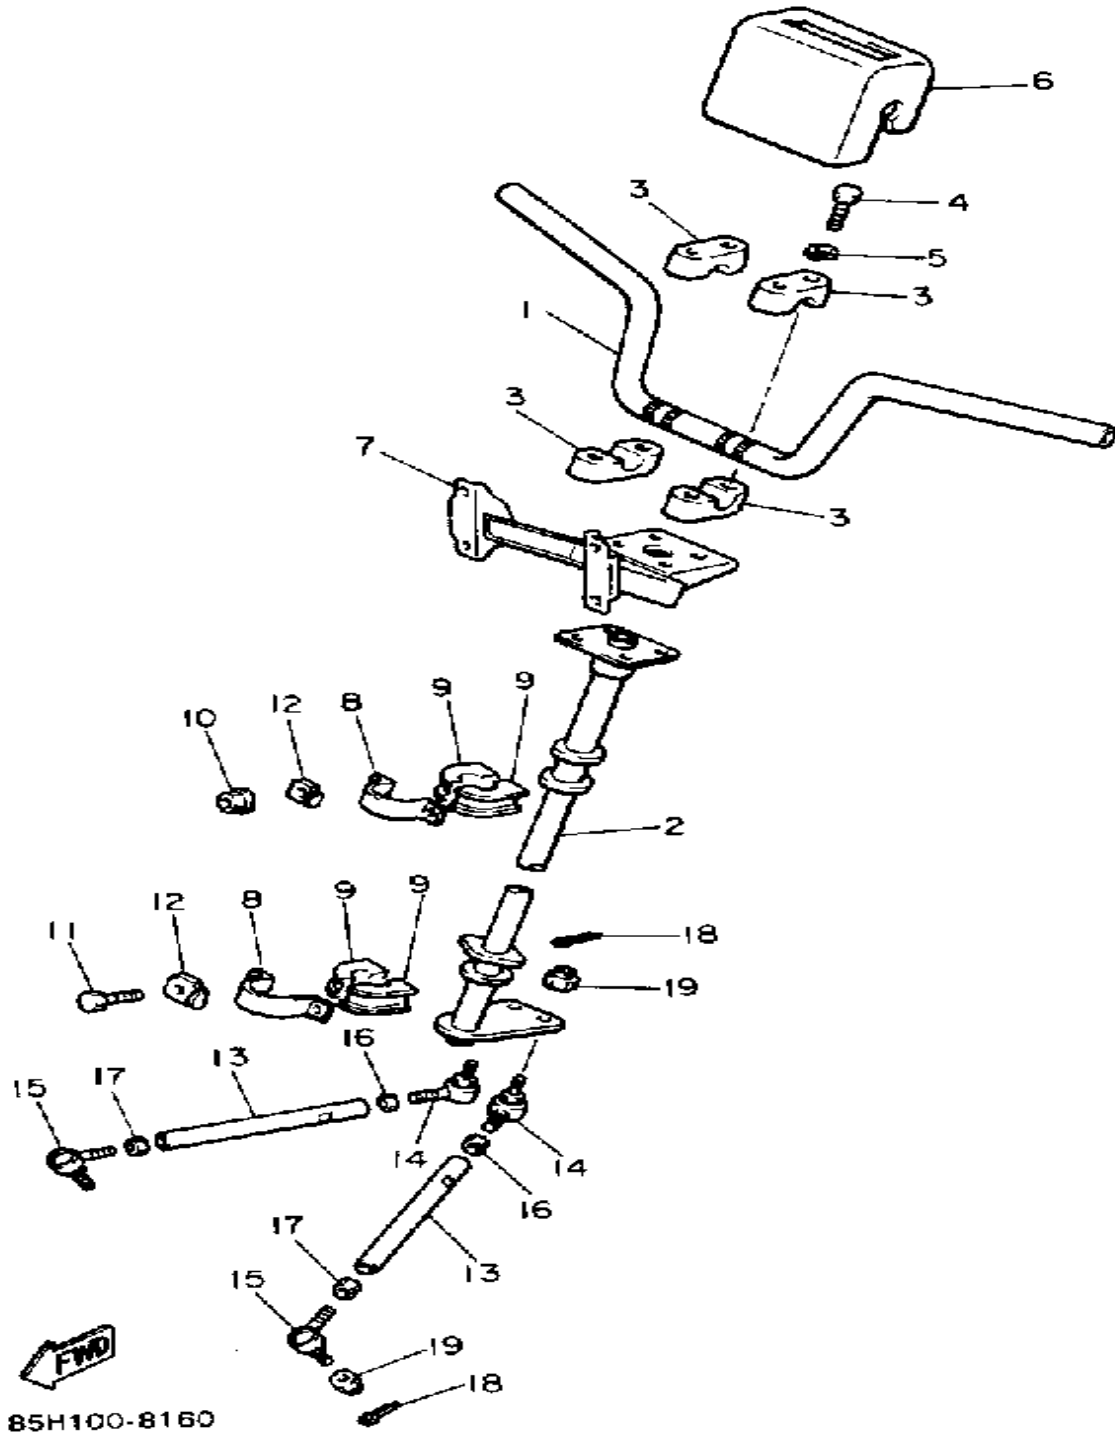

CONTINUED ON NEXT FRAME ►

Not For Resale
www.SmallEngineDiscount.com

SKI

Ref. No.	Part Number	Description	Qty	Remarks
30	90102-08028-00	BOLT, WITH HOLE	2	
31	95611-08100-00	NUT, U	2	
32	91490-20020-00	PIN, COTTER	2	

85H100-B150

Not For Resale

www.SmallEngineDiscount.com

STEERING

Ref. No.	Part Number	Description	Qty	Remarks
1	86X-23811-00-00	COLUMN, STEERING	1	
2	85G-23813-00-00	COLUMN, STEERING 2	1	
3	85G-23814-00-00	HOLDER, HANDLE UPR	4	
4	97021-08065-00	BOLT	4	
5	92990-08100-00	WASHER	4	
6	8F3-23818-00-00	COVER, STEERING	1	
7	85G-23174-00-00	STAY, HEADLIGHT	1	
8	84M-23868-00-00	BRACKET, STEERING LOWER 2	2	
9	8F3-23812-00-00	PLANE BEARING, STEERING .	4	
10	95712-08300-00	NUT, LOCK	2	
11	97011-08016-00	BOLT	2	
12	90215-08262-00	WASHER, LOCK	4	
13	85G-23821-00-00	ROD, STEERING RELAY	2	
14	86X-23841-00-00	JOINT, UNIVERSAL 1	2	
15	86X-23845-00-00	JOINT, UNIVERSAL 2	2	
16	95303-10700-00	NUT	2	
17	90170-10395-00	NUT, HEXAGON	2	
18	91402-25018-00	PIN, COTTER	4	
19	90185-10085-00	NUT, SELF-LOCKING	4	

Not For Resale

www.SmallEngineDiscount.com

CONTROL-CABLE

Ref. No.	Part Number	Description	Qty	Remarks
1	85G-26311-00-00	CABLE, THROTTLE 1	1	
2	90465-10189-00	CLAMP	1	
3	85G-26340-00-00	CABLE, BRAKE	1	
4	(90480-18473-00)	GROMMET	1	
5	85G-26331-00-00	CABLE, STARTER 1	1	
6	86F-26241-00-00	GRIP ASSEMBLY	2	
7	90387-224F9-00	COLLAR	1	
8	29L-26246-00-00	END, GRIP	2	
9	92706-06035-00	SCREW, FLAT HEAD	2	