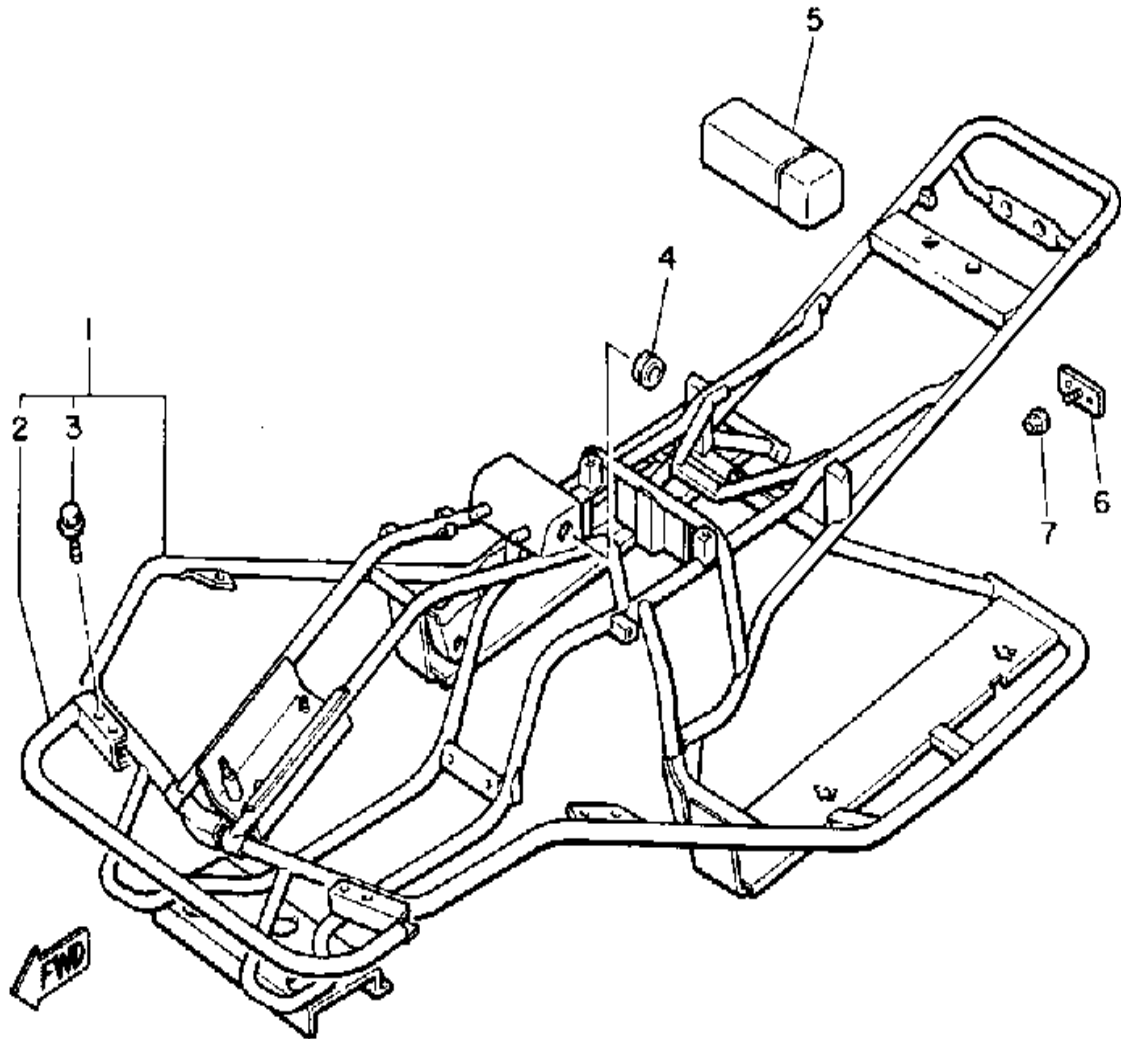

FRAME

85G100-8140

Ref. No.	Part Number	Description	Qty	Remarks
1	85H-21910-11-00	*FRAME	1	YAMAHA BLK
2	85G-77511-08-00	. *BUMPER, FRONT 1	1	YAMAHA BLK
3	97003-08040-00	. BOLT (82G)	4	
4	90480-13163-00	GROMMET	1	
5	85G-28100-00-00	TOOL KIT	1	
6	3Y6-85130-02-00	REAR REFLECTOR ASSEMBLY	1	
7	95701-05500-00	NUT, FLANGE	1	

Not For Resale

www.SmallEngineDiscount.com