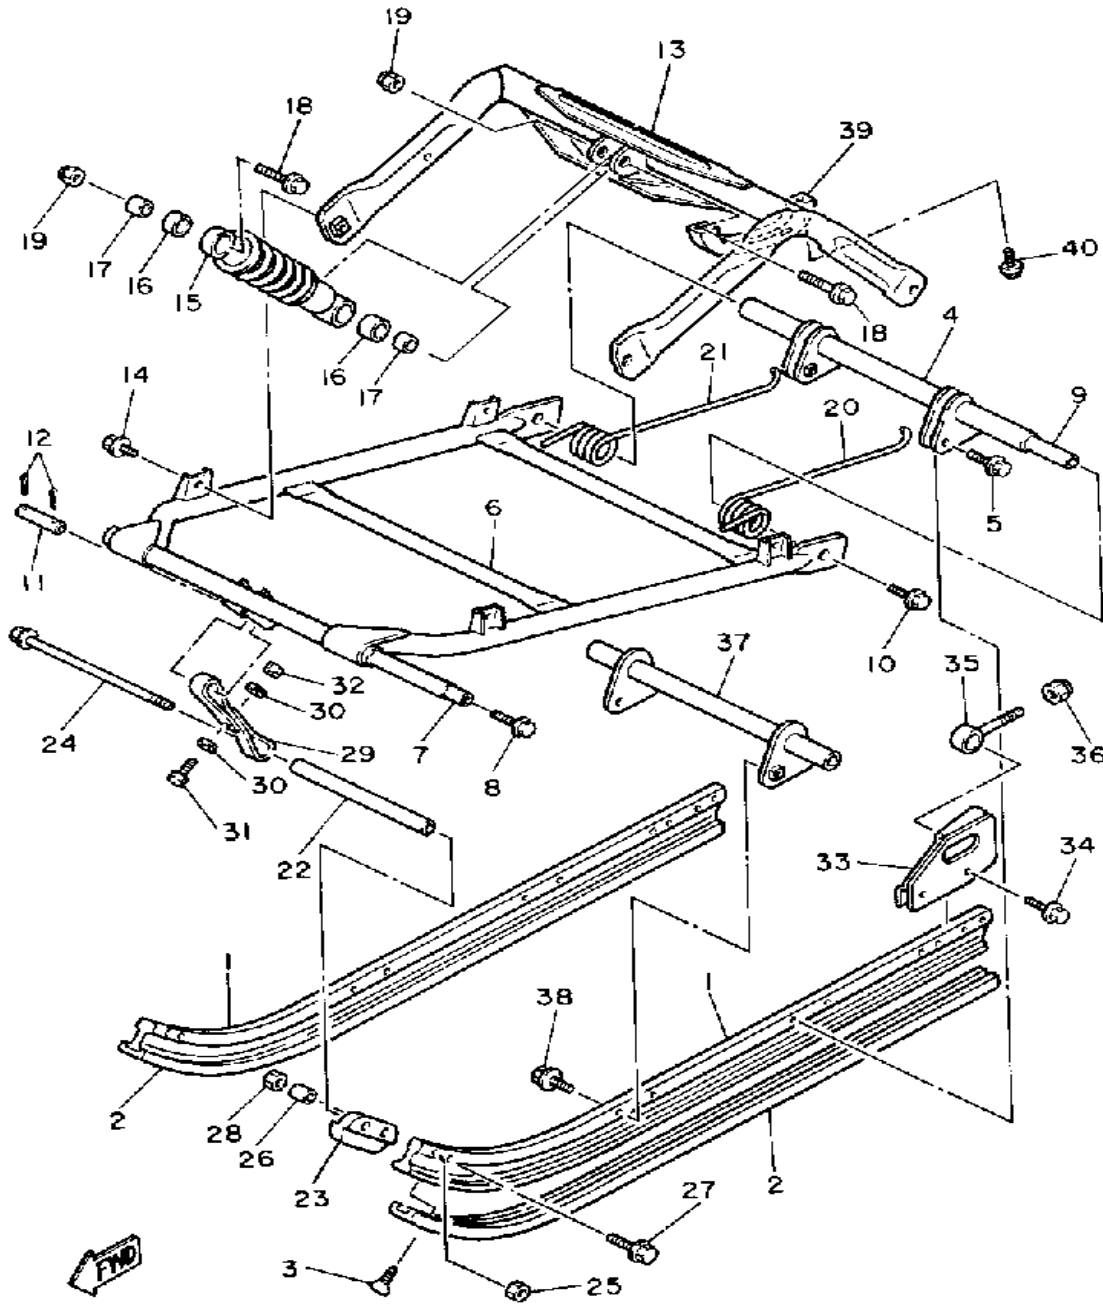

TRACK SUSPENSION 2

B6X100-0220

Ref. No.	Part Number	Description	Qty	Remarks
1	85G-47411-00-00	FRAME, SLIDING 1	2	
2	(85G-47421-00-00)	RUNNER, SLIDING 1	2	85G-47421-00-XX
3	90151-06010-00	SCREW, COUNTERSUNK	2	
4	85G-47416-00-00	BRACKET 2	1	
5	90105-08486-00	BOLT, WASHER BASED	4	
6	85G-47331-00-00	ARM, PIVOT 1	1	
7	85G-47465-00-00	SHAFT 1	1	
8	90109-10771-00	BOLT	2	
9	85G-47485-00-00	SHAFT 3	1	
10	90105-10433-00	BOLT, WASHER BASED	2	
11	90387-106T4-00	COLLAR (903-87090-R0-00)	1	
12	91401-20030-00	PIN, COTTER	2	
13	85G-47417-01-00	BRACKET 3	1	
14	90105-08485-00	BOLT, WASHER BASED	4	
15	85G-47480-00-00	SHOCK ABSORBER	1	
16	90386-14145-00	BUSH, SPEC'L NYLON	2	
17	90387-105G5-00	COLLAR	2	
18	95811-10045-00	BOLT, FLANGE	2	
19	95601-10100-00	NUT, U (95602-10100-00)	2	
20	85G-47471-01-00	SPRING, FRONT 1	1	
21	85G-47472-01-00	SPRING, FRONT 2	1	
22	90387-086T3-00	COLLAR	1	
23	85G-47422-01-00	RUNNER, SLIDING 2	2	
24	95822-08190-00	BOLT, FLANGE	1	
25	95601-08200-00	NUT, U	1	
26	90387-086T2-00	COLLAR	2	
27	95811-08045-00	BOLT, FLANGE (JN5)	2	
28	95601-08200-00	NUT, U	2	
29	85G-47495-00-00	STOPPER 1	1	

CONTINUED ON NEXT FRAME ➤

Not For Resale
www.SmallEngineDiscount.com