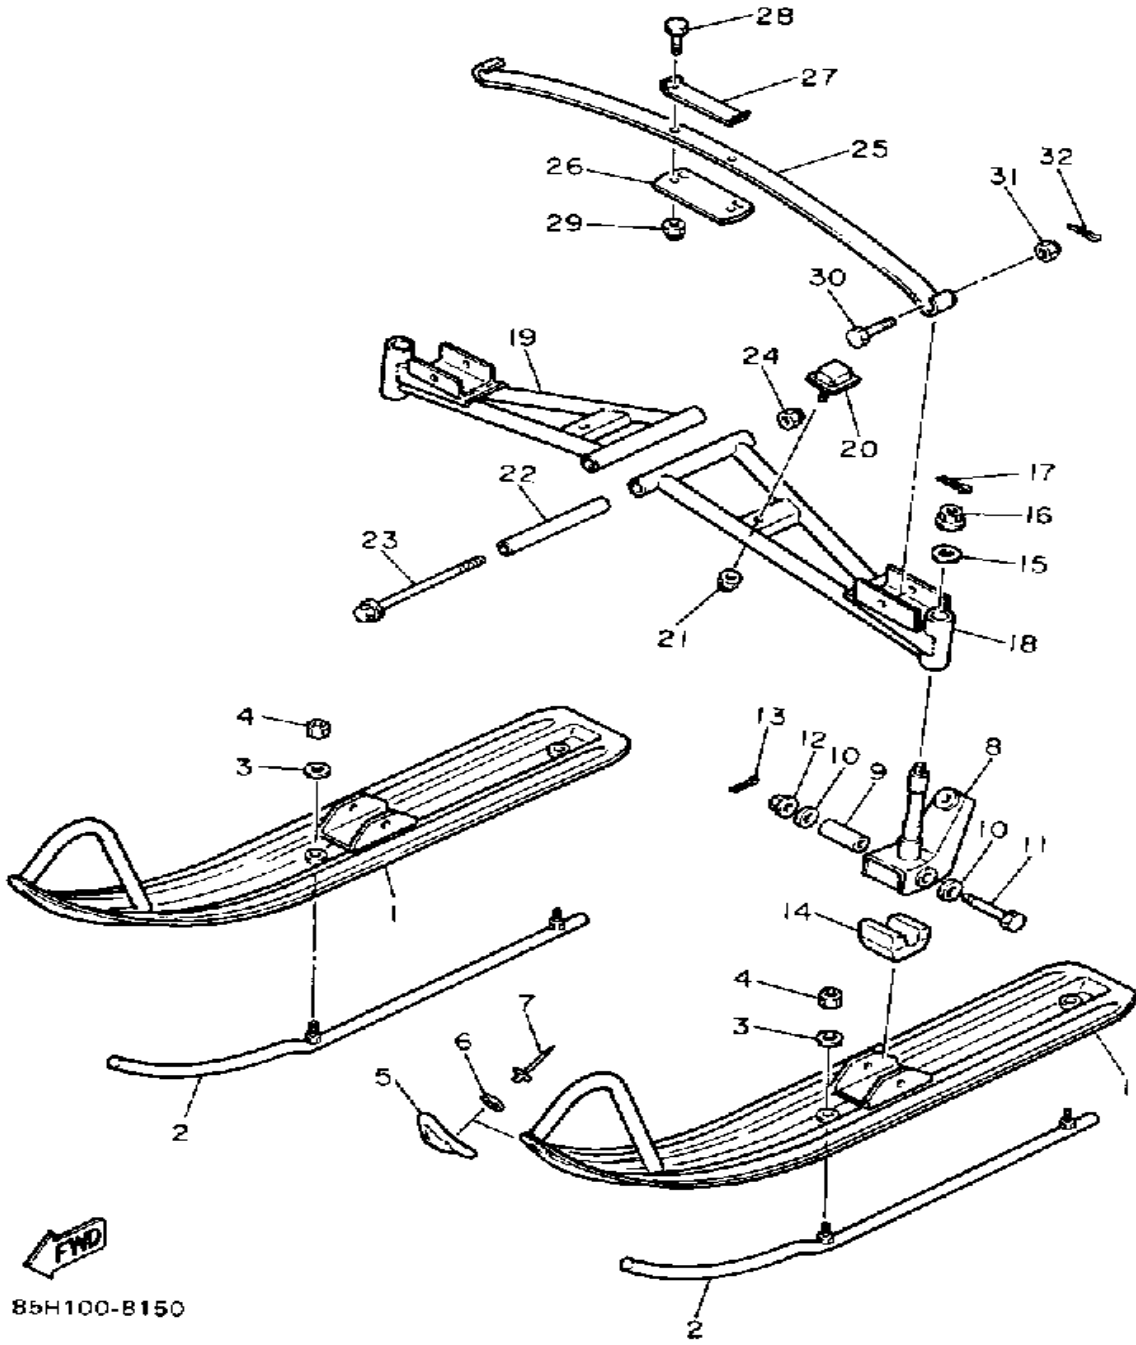

SKI

Ref. No.	Part Number	Description	Qty	Remarks
30	90102-08028-00	BOLT, WITH HOLE	2	
31	95611-08100-00	NUT, U	2	
32	91490-20020-00	PIN, COTTER	2	

85H100-B150

Not For Resale

www.SmallEngineDiscount.com