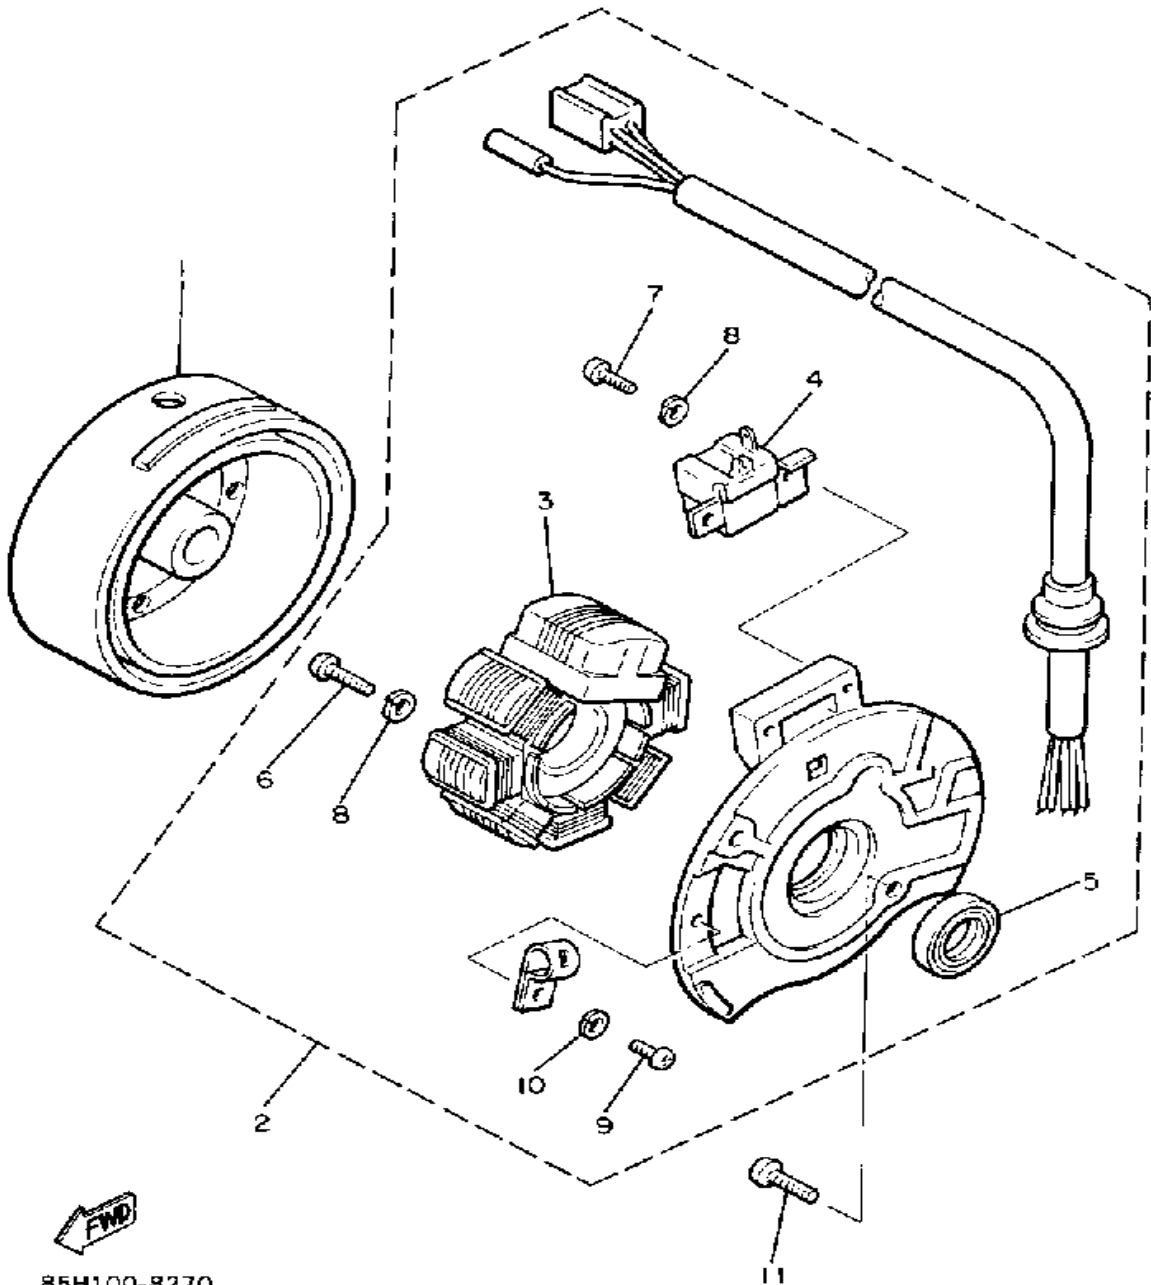

GENERATOR

Ref. No.	Part Number	Description	Qty	Remarks
1	85G-85550-M0-00	ROTOR ASSEMBLY	1	
2	85G-85560-M1-00	BASE ASSEMBLY	1	
3	85G-81403-M1-00	. STATOR	1	
4	2JA-85580-M0-00	. COIL, PULSER	1	
5	93104-19082-00	. OIL SEAL, SO-TYPE	1	
6	98503-05025-00	. SCREW, PAN HEAD (98501-05025)	2	
7	98580-05010-00	. SCREW, PAN HEAD	2	
8	92990-05100-00	. WASHER, SPRING	4	
9	98511-04006-00	. SCREW, PAN HEAD (98501-04005)	1	
10	92901-04100-00	. WASHER, SPRING	1	
11	98503-06014-00	SCREW, PAN HEAD (92502-06016)	2	

85H100-8270

Not For Resale
www.SmallEngineDiscount.com