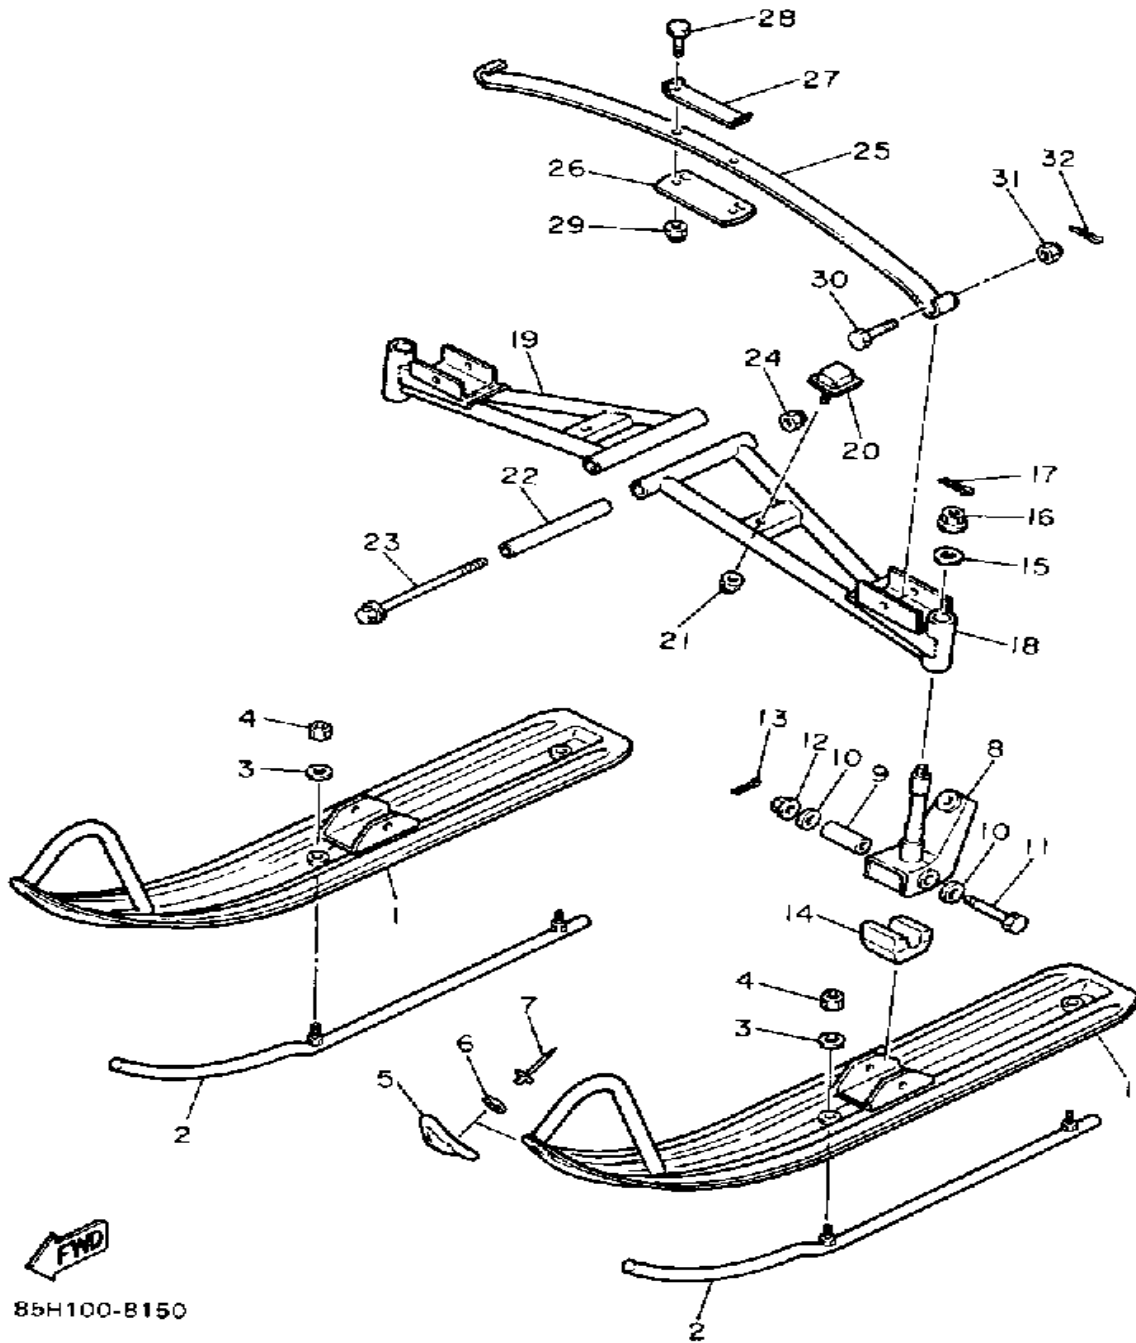

Not For Resale

www.SmallEngineDiscount.com

ENGINE BRACKET

85H100-8120

Ref. No.	Part Number	Description	Qty	Remarks
1	85G-21411-00-00	BRACKET, ENGINE 1	1	
2	95816-08012-00	BOLT, flange	3	
3	90105-08017-00	BOLT, WASHER BASEDBASED	2	
4	85G-21419-00-00	BRACKET, ENGINE 2	1	
5	95816-08012-00	BOLT, flange	3	
6	85G-21429-00-00	BRACKET, ENGINE 3	1	
7	97026-06012-00	BOLT	4	
8	92906-06100-00	WASHER, SPRING	4	
9	92906-06600-00	WASHER	4	
10	85G-47551-00-00	HOUSING, FRONT AXLE	1	
11	93306-00441-00	BEARING (89A) (B6004RS)	1	
12	95816-08012-00	BOLT, flange	3	
13	85G-47561-00-00	HOUSING, SEC SHAFT	2	
14	93306-00316-00	BEARING	2	
15	95816-08012-00	BOLT, flange	6	
16	90201-17256-00	WASHER, PLATE	2	
17	90387-17783-00	COLLAR	2	
18	85G-21435-01-00	BRACKET, MUFFLER 1	1	
19	95816-08016-00	BOLT, FLANGE	2	
20	91316-08016-00	BOLT, SOCKET HEAD	2	

Not For Resale

www.SmallEngineDiscount.com

SKI

Ref. No.	Part Number	Description	Qty	Remarks
1	85X-23710-00-00	SKI COMP. 1	2	
2	853-23731-00-XX	SKI RUNNER, (SV80)	2	
3	90201-081H4-00	WASHER, PLATE	4	
4	95716-08300-00	NUT, FLANGE	4	
5	867-23747-00-00	PROTECTOR, SKI	2	
6	90201-04023-00	WASHER, PLATE	4	
7	90267-40076-00	RIVET, BLIND	4	
8	85G-23853-00-00	COLUMN, SKI 1	2	
9	90387-082U2-00	COLLAR	2	
10	90201-081H4-00	WASHER, PLATE	8	
11	90102-08071-00	BOLT W/HOLE	2	
12	95616-08200-00	NUT, U	2	
13	91490-20020-00	PIN, COTTER	2	
14	87A-23743-00-00	STOPPER 1	2	
15	90201-086A3-00	WASHER, PLATE	2	
16	95606-08200-00	NUT, U	2	
17	91490-20020-00	PIN, COTTER	2	
18	85G-2382E-01-00	ARM, FRONT 1	1	
19	85G-2382F-01-00	ARM, FRONT 2	1	
20	81E-21449-00-00	STOPPER, BRAKE PEDL	2	
21	90185-08055-00	NUT, SELF-LOCKING	2	
22	90387-106T5-00	COLLAR	2	
23	95822-10175-00	BOLT, FLANGE	2	
24	95701-10300-00	NUT, FLANGE (95702-10300)	2	
25	85G-23761-00-00	LEAF 1	1	
26	85G-23768-00-00	SEAT, SPRING 1	1	
27	90215-10155-00	WASHER, LOCK	1	
28	90109-105E1-00	BOLT	2	
29	90185-10085-00	NUT, SELF-LOCKING	2	