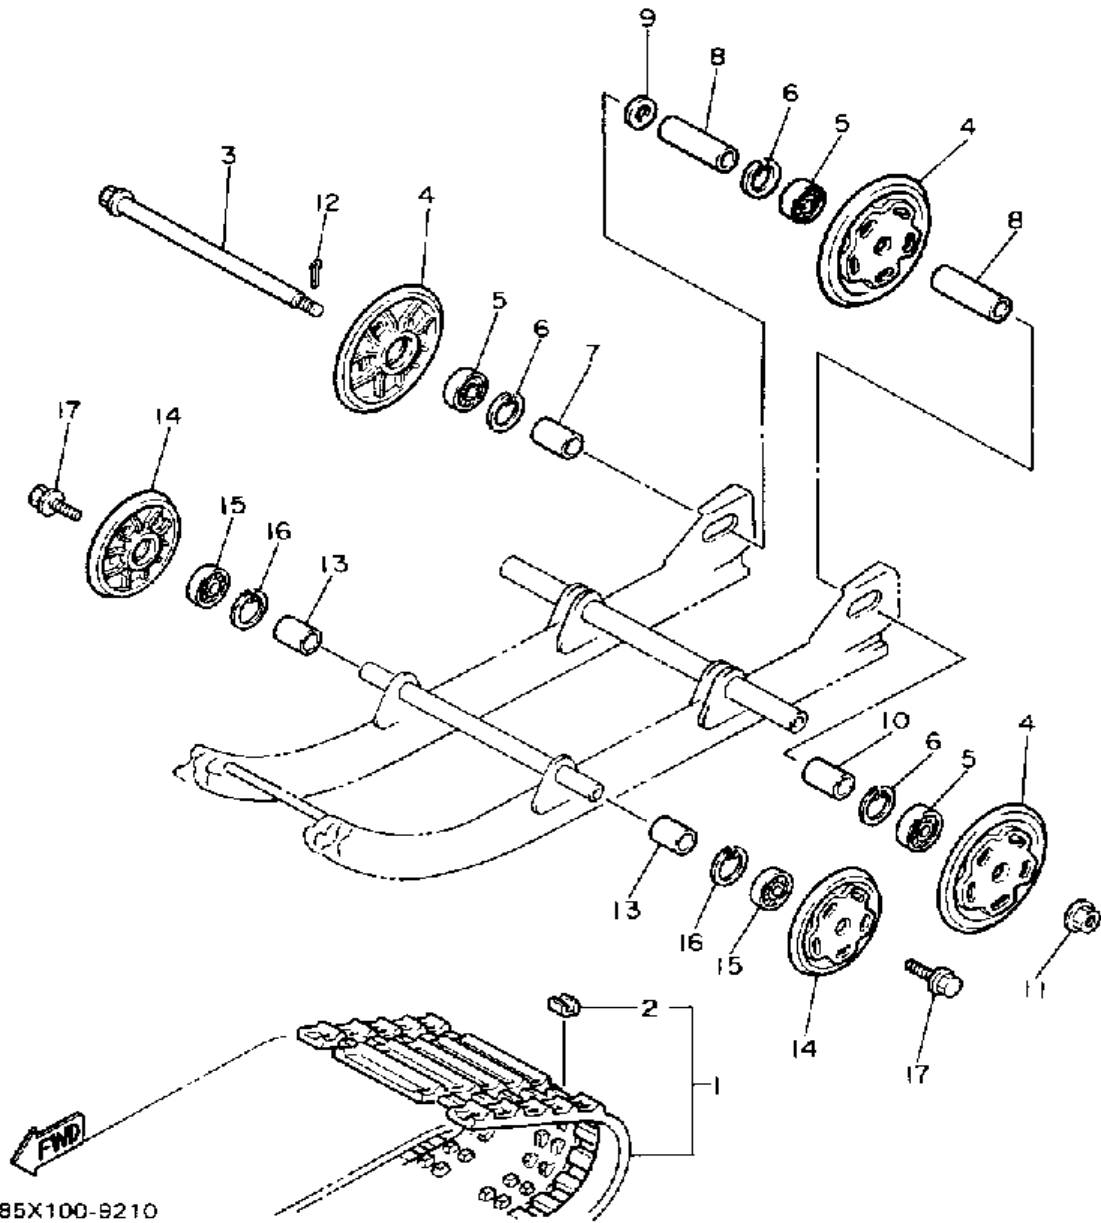

85H100-8190

Not For Resale
www.SmallEngineDiscount.com

TRACK DRIVE 1

Ref. No.	Part Number	Description	Qty	Remarks
1	85G-47511-00-00	AXLE, FRONT	1	
2	85G-W4753-00-00	WHEEL, SPROCKET ASSEMBLY	2	
3	90208-20008-00	WASHER, CONICAL SPRING ..	1	
4	90170-20211-00	NUT	1	

Not For Resale
www.SmallEngineDiscount.com

TRACK SUSPENSION 1

85X100-9210

Ref. No.	Part Number	Description	Qty	Remarks
1	85G-47110-01-00	TRACK ASSEMBLY	1	
2	85G-47113-00-00	. PLATE, RNFCMNT	40	
3	85G-47521-00-00	AXLE, REAR	1	
4	8U7-47320-00-00	SUSPENSION WHEEL COMP.	3	
5	93306-00441-00	BEARING (89A) (B6004RS)	3	
6	99009-42500-00	CIRCLIP	3	
7	90387-206T7-00	COLLAR	1	
8	90387-206V2-00	COLLAR	2	
9	90201-20279-00	WASHER, PLATE	1	
10	90387-204U6-00	COLLAR	1	
11	95601-14200-00	NUT, U	1	
12	91401-30030-00	PIN, COTTER	1	
13	90387-206T8-00	COLLAR	2	
14	87M-47320-00-00	SUSPENSION WHEEL COMP.	2	
15	93306-00441-00	BEARING (89A) (B6004RS)	2	
16	99009-42500-00	CIRCLIP	2	
17	90105-14488-00	BOLT, WASHER BASED	2	