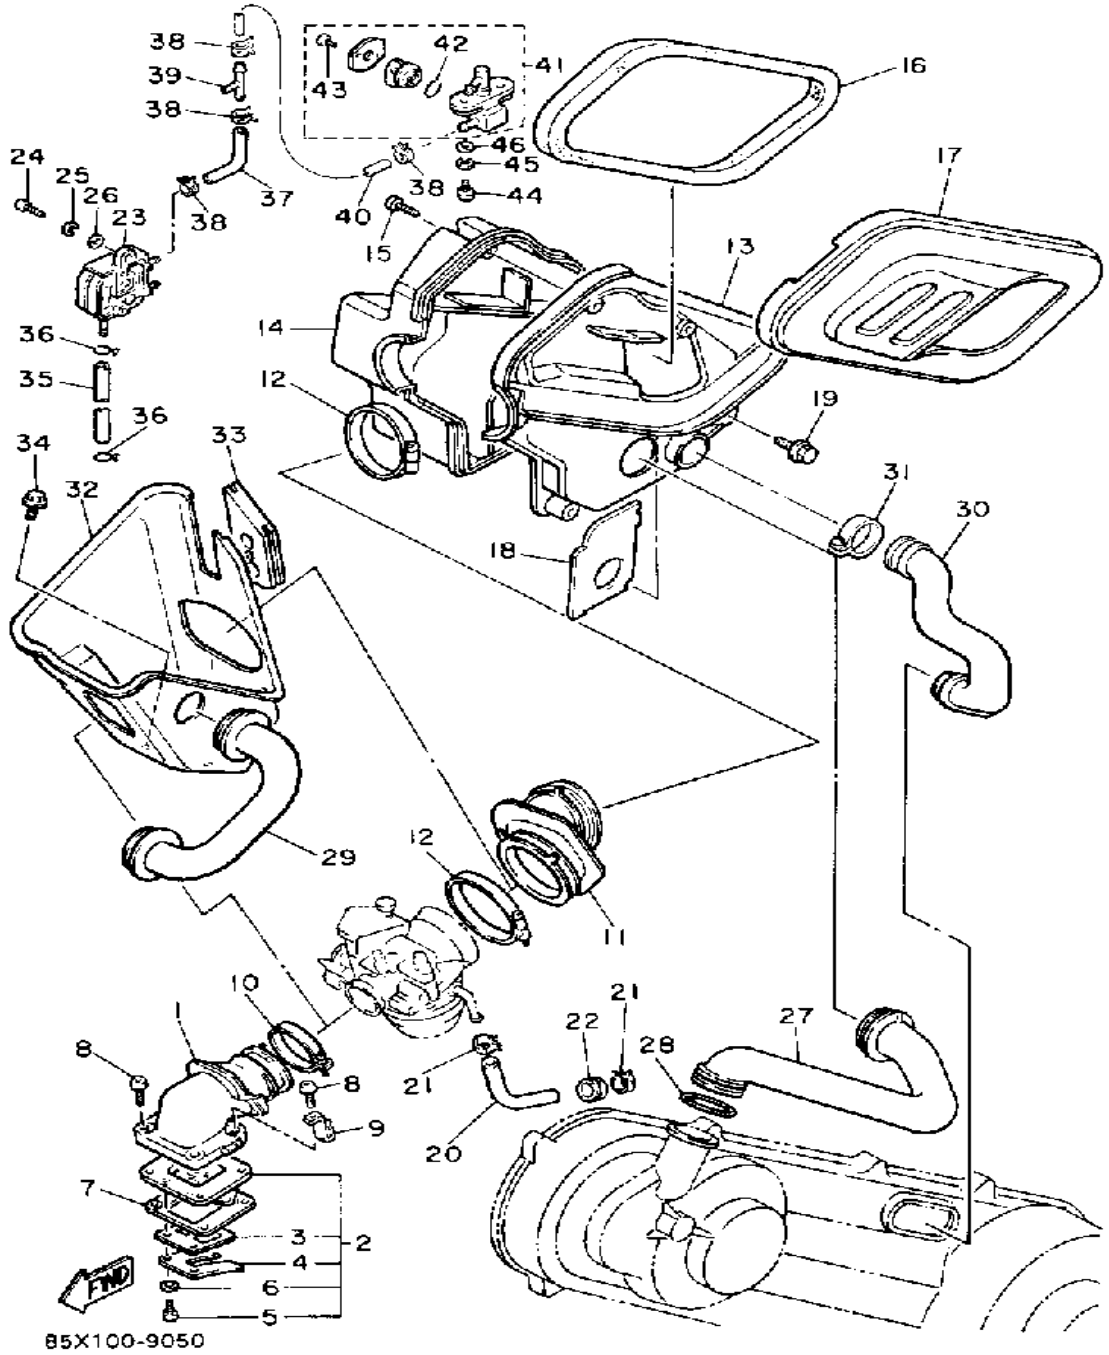

AIR CLEANER

Ref. No.	Part Number	Description	Qty	Remarks
28	90506-06326-00	SPRING, TENSION	1	
29	85X-14437-00-00	DUCT	1	
30	85X-1443A-00-00	DUCT	1	
31	90460-39052-00	CLAMP, HOSE	1	
32	85G-14284-01-00	COVER, CARBURETOR 2	1	
33	85G-14435-00-00	GROMMET	1	
34	95811-06012-00	BOLT, FLANGE	2	
35	90445-10345-00	HOSE	1	
36	90467-09006-00	CLIP	2	
37	90446-11018-00	HOSE	1	
38	90467-11044-00	CLIP	4	
39	815-24379-00-00	PIPE, JOINT 4	1	
40	90446-11287-00	HOSE	1	
41	85G-24500-00-00	FUEL COCK ASSEMBLY	1	
42	4X8-24534-00-00	. SEAL, COCK	1	
43	98580-03008-00	. SCREW, PAN HEAD	2	
44	98580-05010-00	SCREW, PAN HEAD	2	
45	92990-05100-00	WASHER, SPRING	2	
46	92901-05600-00	WASHER, PLATE	2	

Not For Resale

www.SmallEngineDiscount.com