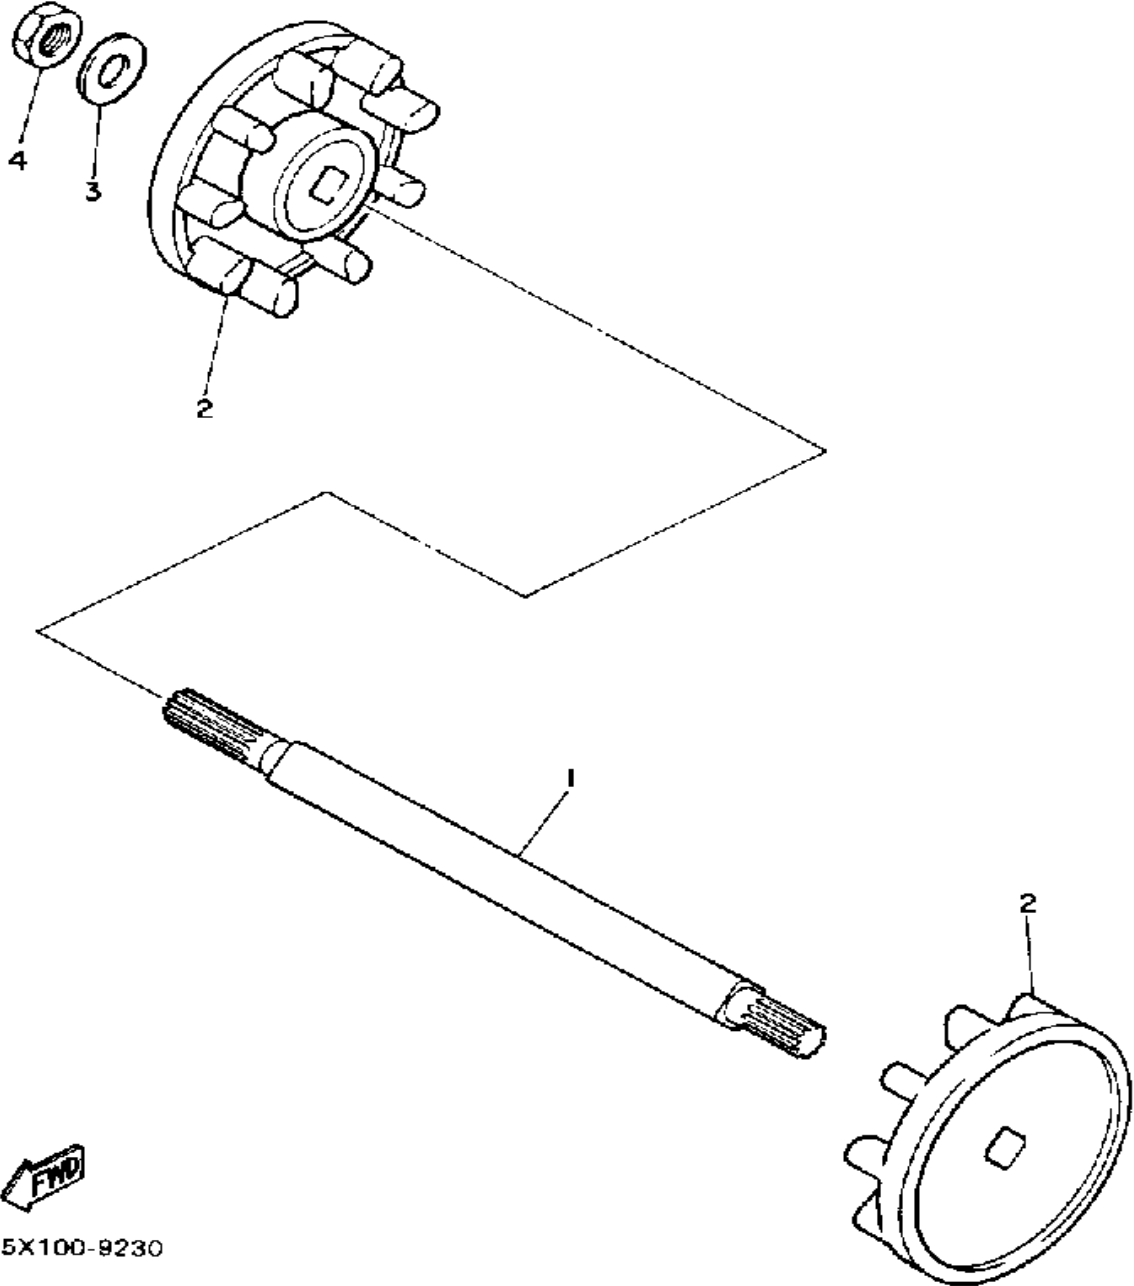

TRACK DRIVE 1

Ref. No.	Part Number	Description	Qty	Remarks
1	85G-47511-00-00	AXLE, FRONT	1	
2	85G-W4753-00-00	WHEEL, SPROCKET ASSEMBLY	2	
3	90208-20008-00	WASHER, CONICAL SPRING ..	1	
4	90170-20211-00	NUT	1	

Not For Resale
www.SmallEngineDiscount.com