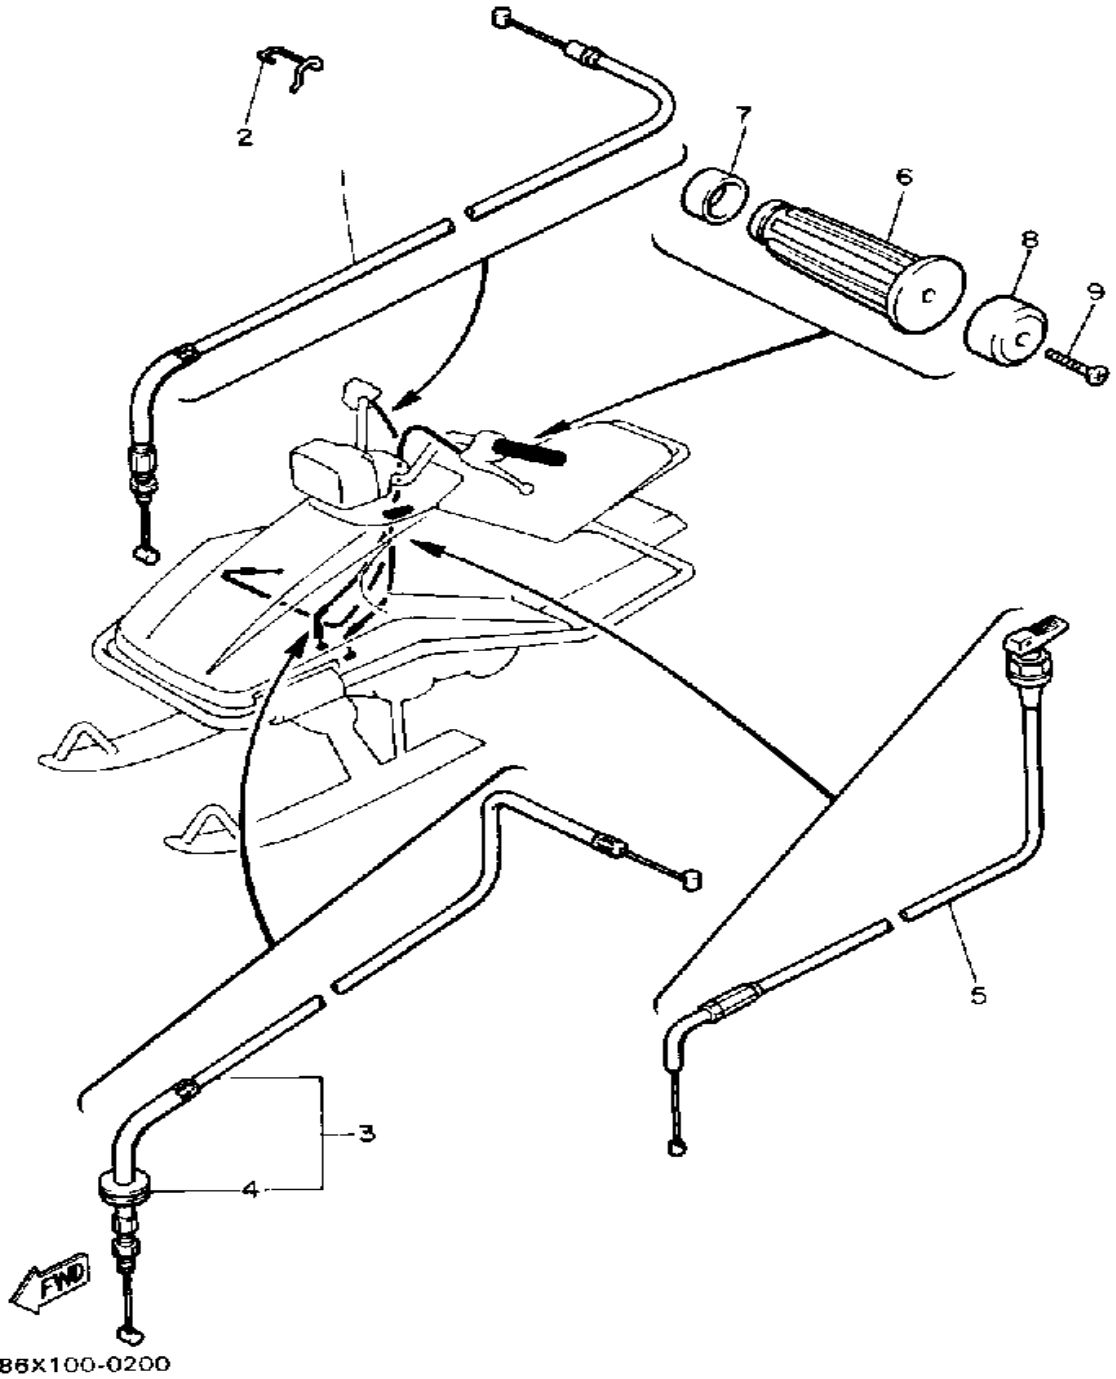

85H100-B150

Not For Resale

www.SmallEngineDiscount.com

STEERING

Ref. No.	Part Number	Description	Qty	Remarks
1	86X-23811-00-00	COLUMN, STEERING	1	
2	85G-23813-00-00	COLUMN, STEERING 2	1	
3	85G-23814-00-00	HOLDER, HANDLE UPR	4	
4	97021-08065-00	BOLT	4	
5	92990-08100-00	WASHER	4	
6	8F3-23818-00-00	COVER, STEERING	1	
7	85G-23174-00-00	STAY, HEADLIGHT	1	
8	84M-23868-00-00	BRACKET, STEERING LOWER 2	2	
9	8F3-23812-00-00	PLANE BEARING, STEERING .	4	
10	95712-08300-00	NUT, LOCK	2	
11	97011-08016-00	BOLT	2	
12	90215-08262-00	WASHER, LOCK	4	
13	85G-23821-00-00	ROD, STEERING RELAY	2	
14	86X-23841-00-00	JOINT, UNIVERSAL 1	2	
15	86X-23845-00-00	JOINT, UNIVERSAL 2	2	
16	95303-10700-00	NUT	2	
17	90170-10395-00	NUT, HEXAGON	2	
18	91402-25018-00	PIN, COTTER	4	
19	90185-10085-00	NUT, SELF-LOCKING	4	

Not For Resale

www.SmallEngineDiscount.com

CONTROL-CABLE

Ref. No.	Part Number	Description	Qty	Remarks
1	85G-26311-00-00	CABLE, THROTTLE 1	1	
2	90465-10189-00	CLAMP	1	
3	85G-26340-00-00	CABLE, BRAKE	1	
4	(90480-18473-00)	GROMMET	1	
5	85G-26331-00-00	CABLE, STARTER 1	1	
6	86F-26241-00-00	GRIP ASSEMBLY	2	
7	90387-224F9-00	COLLAR	1	
8	29L-26246-00-00	END, GRIP	2	
9	92706-06035-00	SCREW, FLAT HEAD	2	