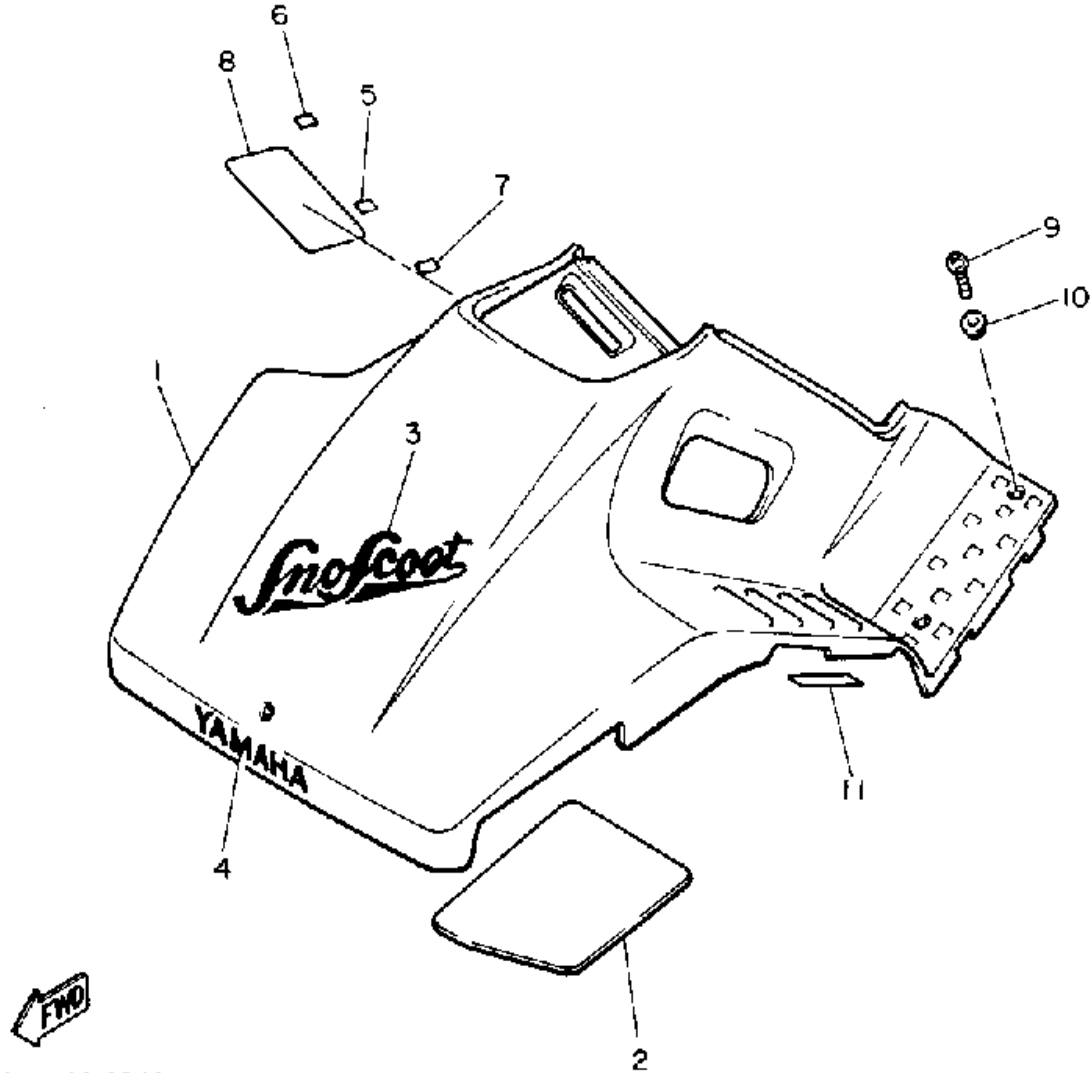

SHROUD

Ref. No.	Part Number	Description	Qty	Remarks
1	85G-77111-00-00	SHROUD	1	UR HEAT RED
	86X-77111-00-00	SHROUD	1	
2	85G-77261-00-00	LINING, SHROUD 1	1	
3	85G-77351-10-00	EMBLEM 1	1	
4	99241-00030-00	EMBLEM 1	1	UR WHITE
	99242-00030-00	EMBLEM, YAMAHA	1	UR RED
5	86X-77742-00-00	INDICATOR 2	1	
6	87A-77741-00-00	INDICATOR 1	1	
7	87A-77745-00-00	INDICATOR 5	1	
8	87A-77761-00-00	LABEL, WARNING 1	1	
9	98903-06012-00	SCREW, BIND	5	
10	90387-062M9-00	COLLAR	5	
11	85G-77762-00-00	LABEL, WARNING 2	1	

85H100-8240

Not For Resale

www.SmallEngineDiscount.com