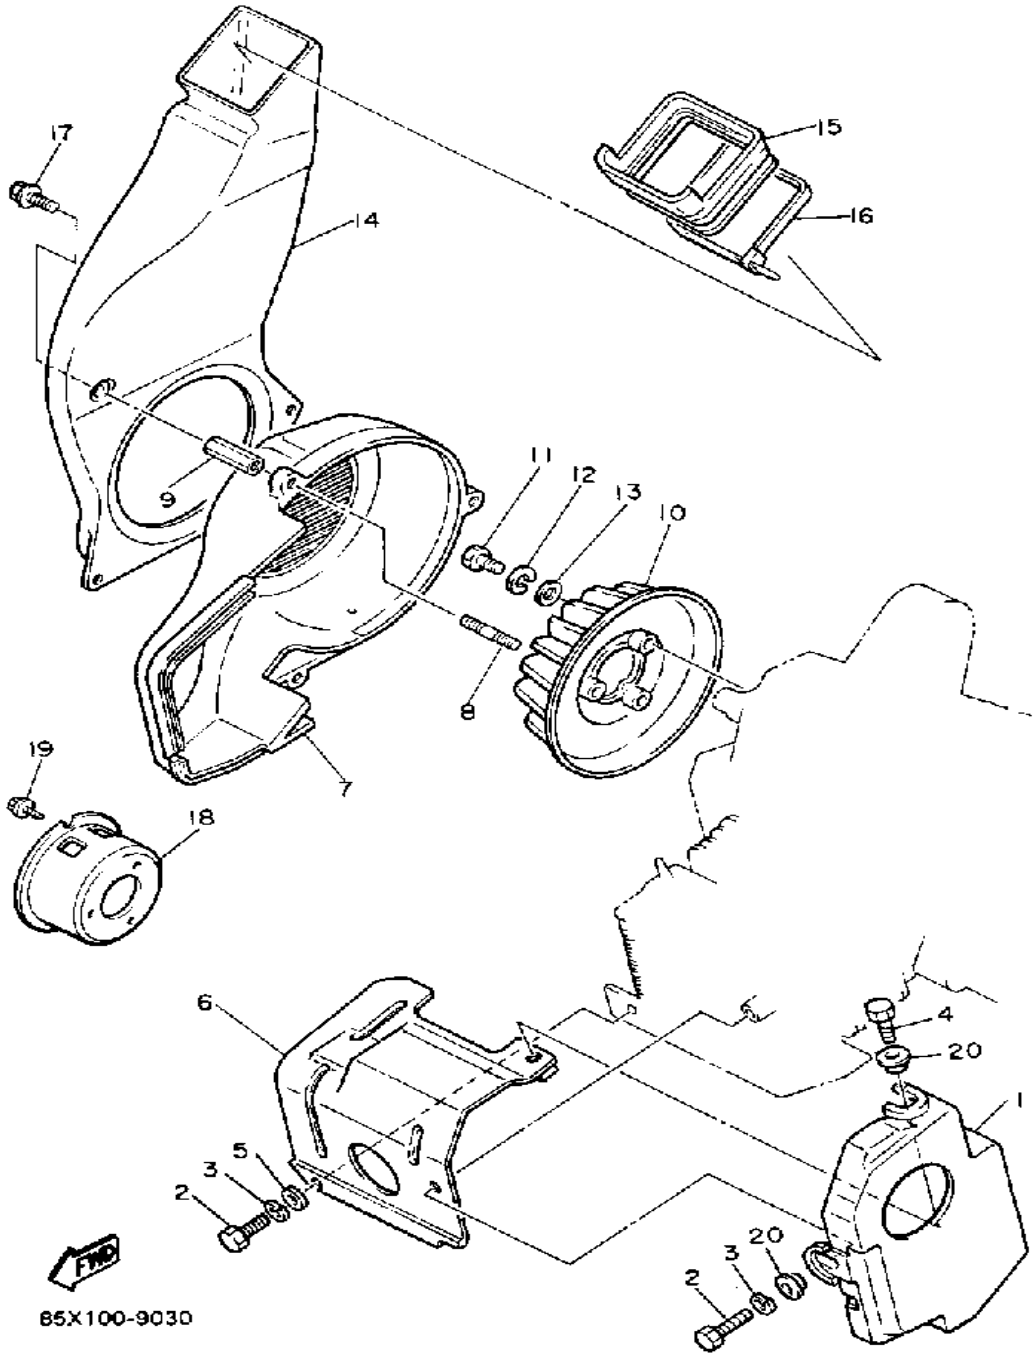

Not For Resale

www.SmallEngineDiscount.com

CRANKCASE

85X100-9080

Ref. No.	Part Number	Description	Qty	Remarks
1	85G-15110-00-00	CRANKCASE ASSEMBLY 1	1	
2	85G-15316-01-00	. DAMPER, ENG. MOUNT	1	
3	J38-11116-00-00	. JOINT, BREATHER	1	
4	85G-15120-00-00	CRANKCASE ASSEMBLY 2	1	
5	85G-15316-01-00	. DAMPER, ENG. MOUNT	1	
6	99510-12016-00	PIN, DOWEL	2	
7	95021-06045-00	BOLT, FLANGE	5	
8	95023-06035-00	BOLT, FLANGE	1	
9	5G3-15421-00-00	COVER, CRANKCASE R	1	
10	88W-15461-00-00	GASKET, CRCS CVR 2	1	
11	99530-10014-00	PIN, DOWEL	2	
12	95023-06025-00	BOLT, FLANGE	3	
13	95023-06035-00	BOLT, FLANGE	2	
14	86X-W1541-01-00	CRANKCASE COVER 1 ASSEMBLY 1	1	
15	99530-10014-00	PIN, DOWEL	2	
16	95026-06030-00	BOLT, FLANGE	5	
17	95026-06040-00	BOLT, FLANGE	4	
18	90340-14119-00	PLUG, STRAIGHT SCREW	1	
19	93210-14104-00	O-RING	1	
20	95811-08016-00	BOLT, FLANGE	1	
21	90201-08087-00	WASHER, PLATE	1	
22	(5G3-15128-00-00)	HOLDER	1	
23	98580-06012-00	SCREW, PAN HEAD	1	
24	88W-15462-00-00	GASKET, CRANKCASE	1	
25	90338-15203-00	PLUG, SPEC'L SHAPE	1	

Not For Resale

www.SmallEngineDiscount.com

OIL PUMP

Ref. No.	Part Number	Description	Qty	Remarks
1	85G-13101-00-00	OIL PUMP ASSEMBLY	1	
2	93101-10090-00	. OIL SEAL	1	
3	93210-26240-00	. O-RING	1	
4	90430-04004-00	. GASKET	1	
5	90149-04135-00	. SCREW	1	
6	296-13124-00-00	. GEAR, WORM WHEEL	1	
7	91690-30014-00	. PIN, SPRING	1	
8	99080-07600-00	. CIRCLIP (E)	1	
9	98511-05020-00	SCREW, PAN HEAD	1	
10	98501-05035-00	SCREW, PAN HEAD	1	
11	90468-02025-00	CLIP	2	
12	91A30-03036-00	HOSE	1	
13	5G3-13178-01-00	GEAR, PUMP DRIVE	1	
14	93603-12007-00	PIN, DOWEL	1	
15	99009-19400-00	CIRCLIP	2	
16	90206-19027-00	WASHER, WAVE	1	
17	296-15644-00-00	SHIM	1	