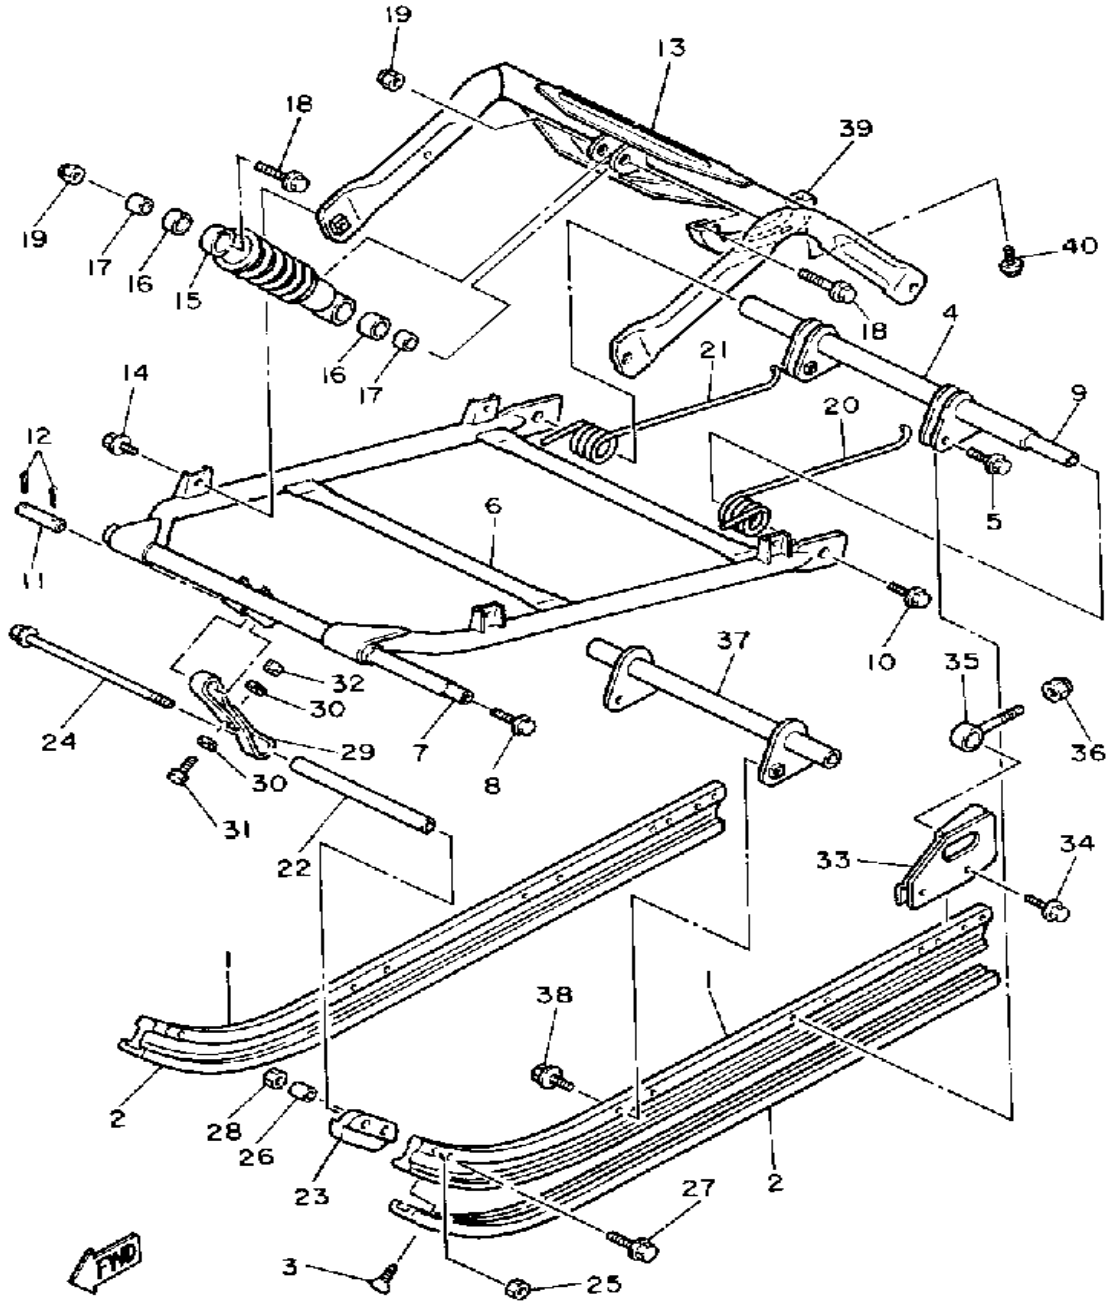

TRACK SUSPENSION 2

B6X100-0220

Ref. No.	Part Number	Description	Qty	Remarks
30	90209-06174-00	WASHER	2	
31	97011-06025-00	BOLT (97001-06025)	1	
32	95701-06300-00	NUT, NYLON	1	
33	85G-47412-00-00	FRAME, SLIDING 2	2	
34	90105-08486-00	BOLT, WASHER BASED	4	
35	85G-47479-00-00	COLLAR 3	2	
36	95701-10300-00	NUT, FLANGE (95702-10300)	2	
37	85G-47451-00-00	BAR, SUSPENSION	1	
38	90105-08486-00	BOLT, WASHER BASED	4	
39	85X-47445-00-00	PROTECTOR	2	
40	90159-06174-00	SCREW, W/ WASHER	4	

Not For Resale

www.SmallEngineDiscount.com