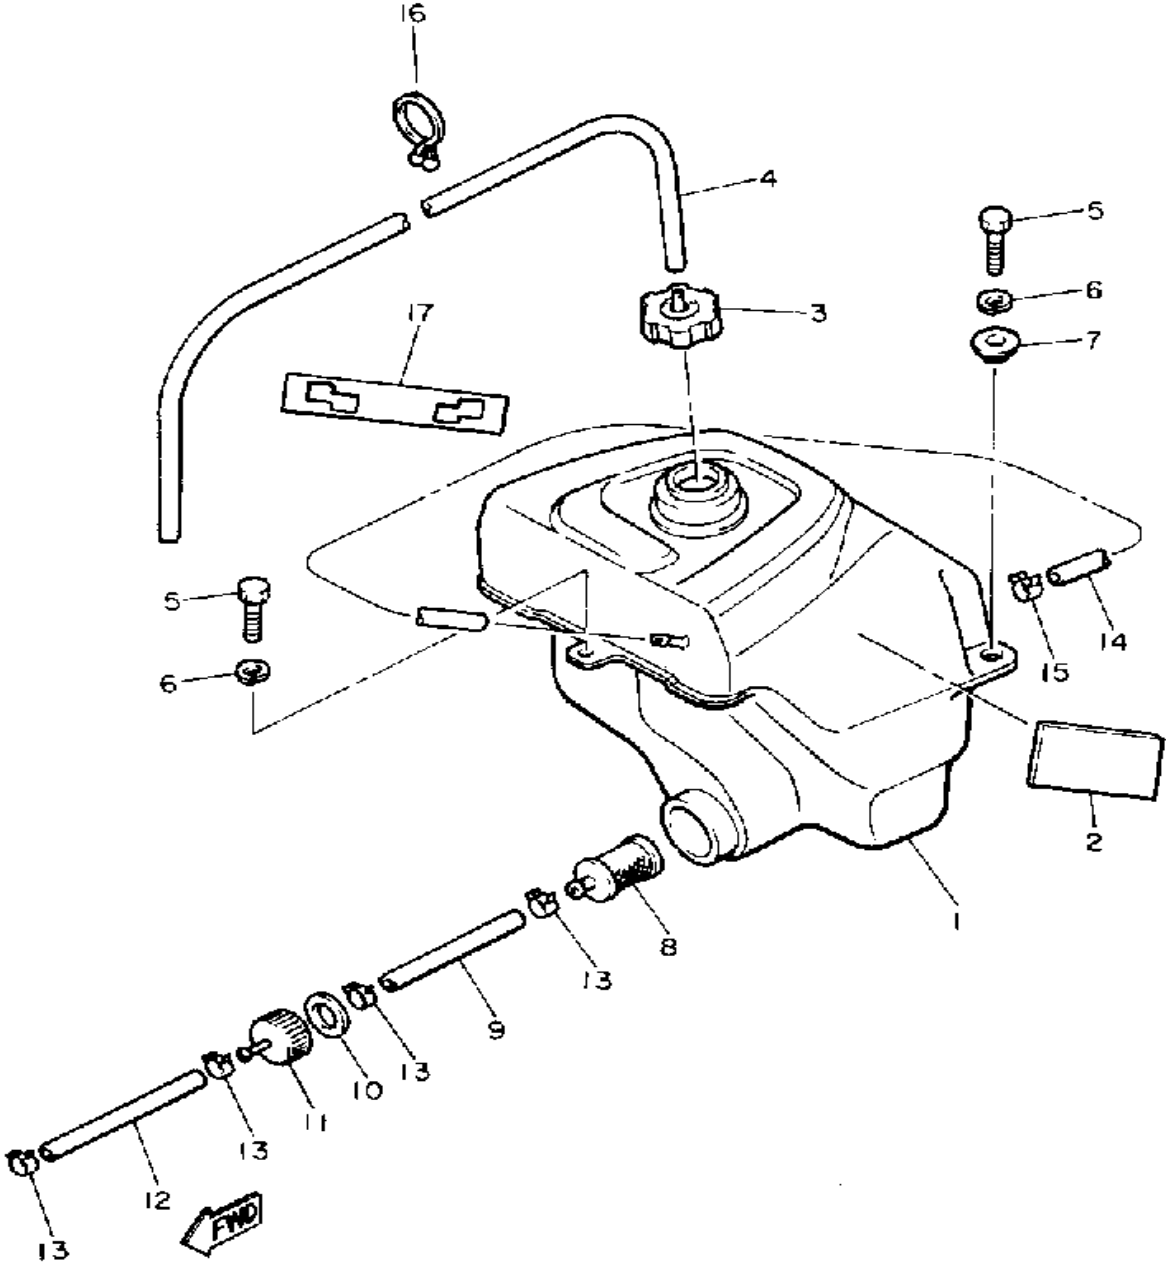

FUEL TANK

85H100-8170

Ref. No.	Part Number	Description	Qty	Remarks
1	85G-24111-00-00	FUEL TANK	1	
2	12R-21747-00-00	DAMPER	2	
3	85G-24610-00-00	CAP ASSEMBLY	1	
4	90445-093F7-00	HOSE	1	
5	97313-08020-00	BOLT, HEXAGON	3	
6	92990-08100-00	WASHER	3	
7	90387-081U0-00	COLLAR	2	
8	85G-24560-00-00	FILTER ASSEMBLY	1	
9	90445-110F5-00	HOSE	1	
10	8F3-24564-00-00	GASKET	1	
11	8R4-24644-00-00	BODY, CAP	1	
12	90446-11109-00	HOSE	1	
13	90467-11044-00	CLIP	4	
14	(90446-09270-00)	HOSE	1	
15	90467-09026-00	CLIP	1	
16	90464-16039-00	CLAMP	1	
17	85G-7716E-00-00	REFLECTOR 1	1	

Not For Resale

www.SmallEngineDiscount.com