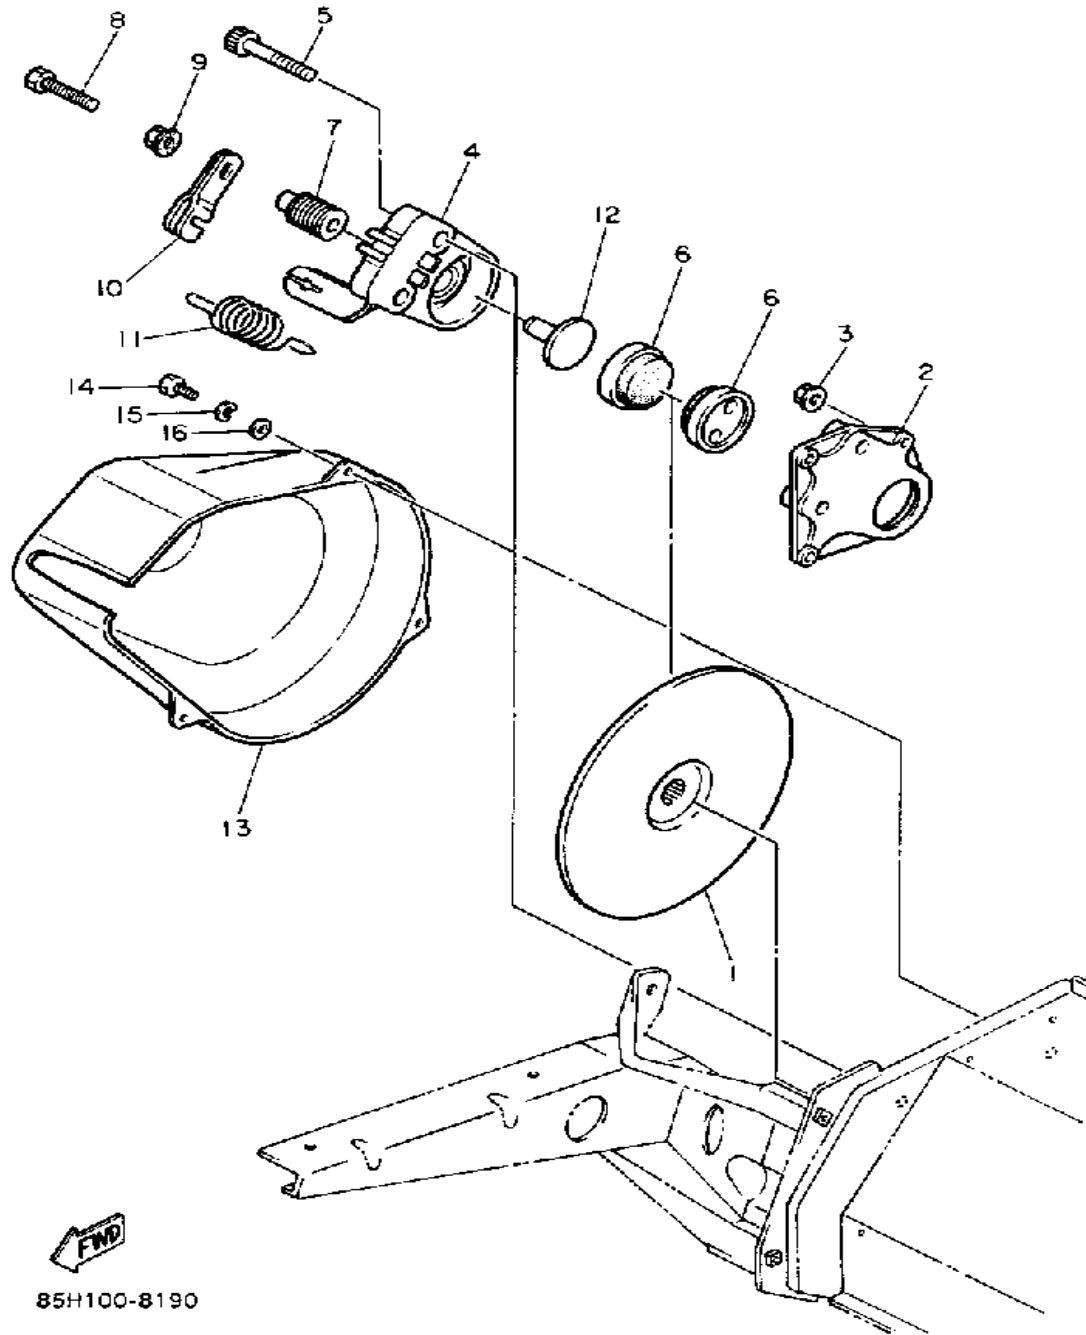

BRAKE

Ref. No.	Part Number	Description	Qty	Remarks
1	85G-25711-00-00	DISC, BRAKE	1	
2	85G-25741-00-00	BODY, CALIPER 2	1	
3	95601-08200-00	NUT, U	3	
4	8K4-25731-00-00	BODY, CALIPER 1	1	
5	91311-10035-00	BOLT, SOCKET HEAD	2	
6	84X-25811-01-00	PAD, CALIPER 2	2	
7	878-25728-00-00	CAM	1	
8	90101-08499-00	BOLT	1	
9	95701-08500-00	NUT, FLANGE	1	
10	878-25726-00-00	LEVER, BRAKE	1	
11	90501-23337-00	SPRING, COMPRESSION	1	
12	878-25733-00-00	PLATE, BACK UP	1	
13	87B-25715-00-00	COVER 1	1	
14	97026-06012-00	BOLT	3	
15	92906-06100-00	WASHER, SPRING	3	
16	92906-06600-00	WASHER	3	

85H100-8190

Not For Resale
www.SmallEngineDiscount.com