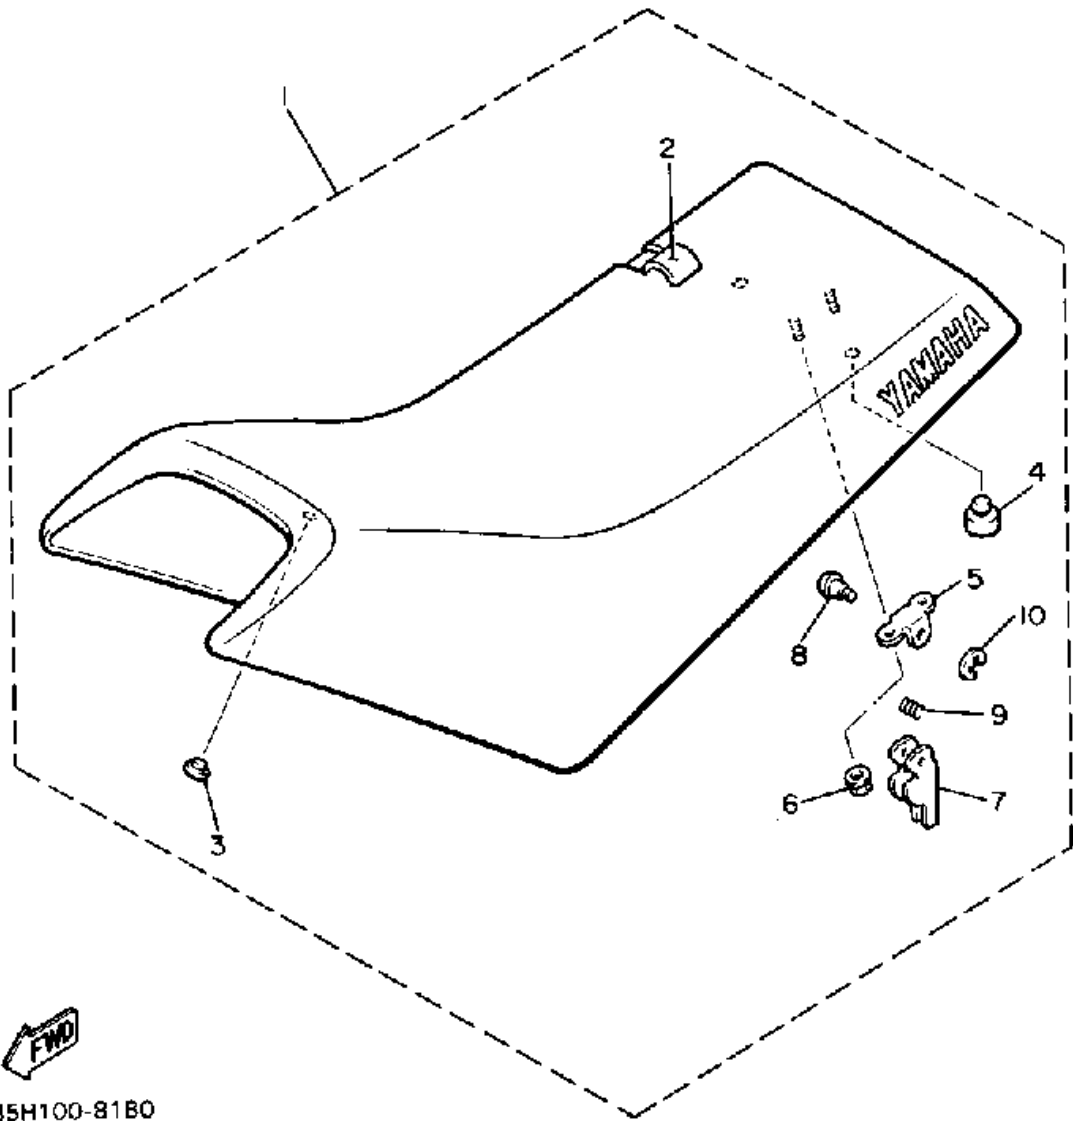

Not For Resale

www.SmallEngineDiscount.com

SEAT

Ref. No.	Part Number	Description	Qty	Remarks
1	85G-24710-10-00	SINGLE SEAT ASSEMBLY	1	UR BLACK
	85G-24710-20-00	SINGLE SEAT ASSEMBLY	1	UR RED
2	2HX-24731-10-00	. COVER, DOUBLE SEAT	1	UR BLACK
	2HX-24731-20-00	. COVER, DOUBLE SEAT	1	UR RED
3	3L7-24724-00-00	. DAMPER, SEAT	2	
4	371-27114-00-00	. STOPPER, MAIN STAND	2	
5	4K0-24775-00-00	. BRACKET, SEAT LEVER	1	
6	95701-06500-00	. NUT, FLANGE	2	
7	29U-24776-00-00	. LEVER, SEAT	1	
8	4K0-24774-01-00	. PIN	1	
9	90508-20454-00	. SPRING, TORSION	1	
10	93430-04002-00	. CIRCLIP	1	