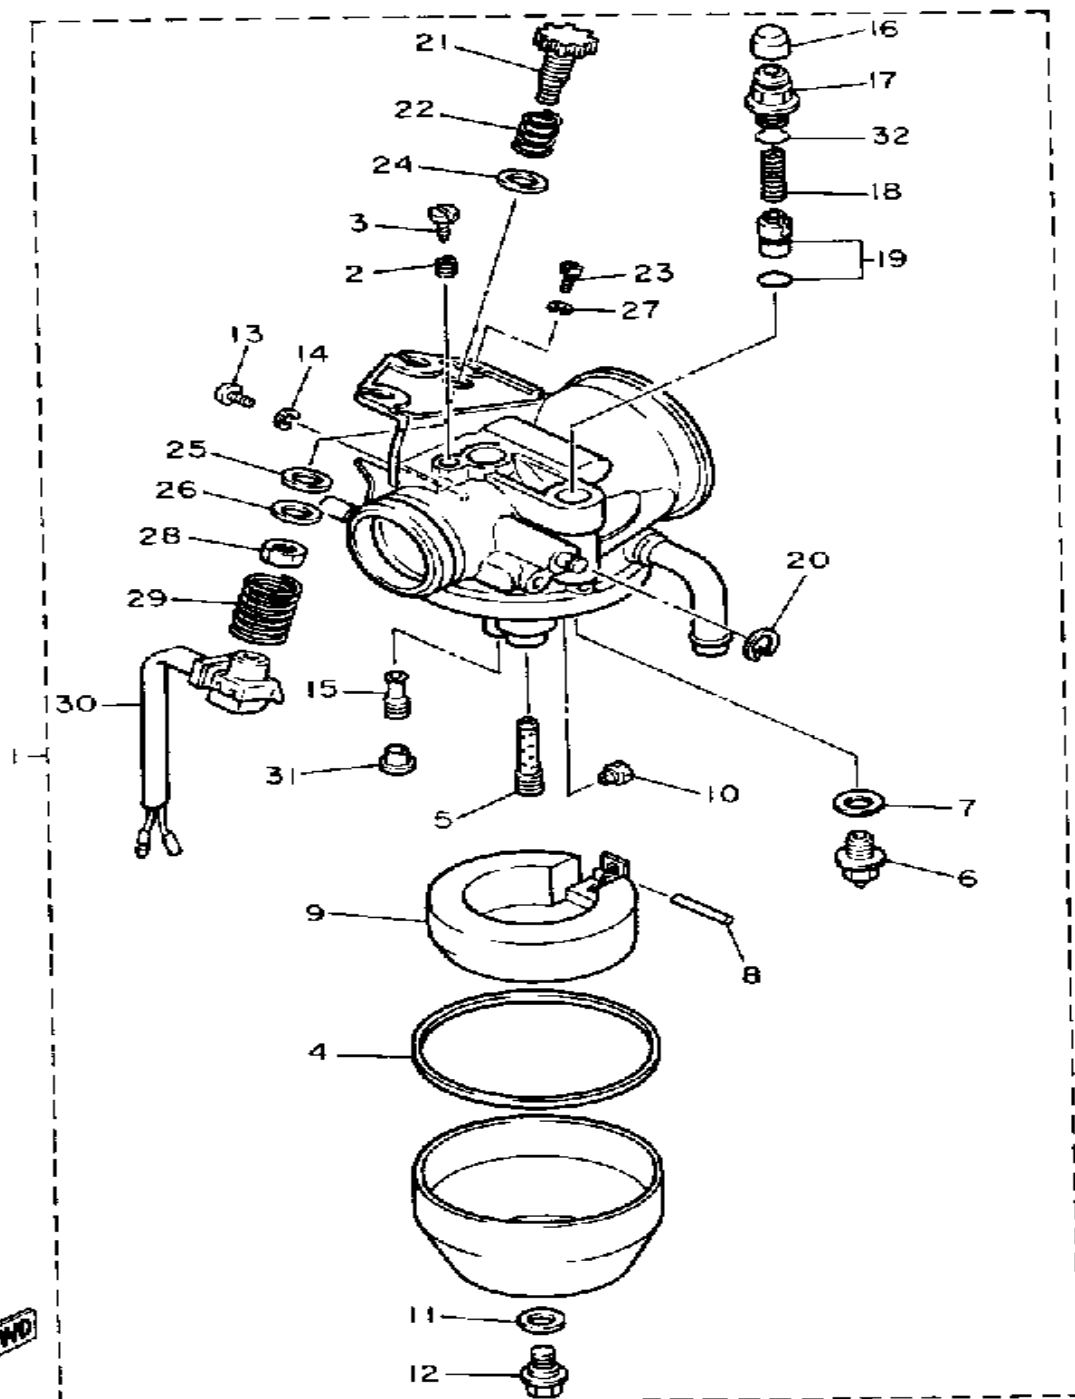

CARBURETOR

Ref. No.	Part Number	Description	Qty	Remarks
1	85X-14101-01-00	CARBURETOR ASSEMBLY 1	1	
2	8Y2-14134-00-00	. SPRING, AIR ADJUST	1	
3	85G-14211-10-00	. SCREW, PILOT ADJUST	1	
4	85G-14126-00-00	. GASKET	1	
5	85G-14941-7E-00	. NOZZLE, MAIN	1	
6	168-14190-10-00	. NEEDLE VALVE ASSEMBLY	1	
7	214-14195-00-00	. WASHER, NEEDLE VALVE	1	
8	7G0-14548-00-00	. PIN, FLOAT ARM	1	
9	85G-14185-01-00	. FLOAT	1	
10	3G2-1423E-41-00	. JET, MAIN (#103.8)	1	
11	3G2-14231-20-00	. JET, PILOT AIR (#100)	1	UR
	3G2-14231-21-00	. JET, MAIN #105 (#105)	1	UR
	3G2-1423A-71-00	. JET, MAIN (#102.5)	1	UR
	3G2-1423E-40-00	. JET, MAIN #101 3	1	UR
12	85G-14285-10-00	. WASHER	1	
13	7R1-14162-00-00	. BOLT, HOLDING	1	
14	98511-04006-00	. SCREW, PAN HEAD (98501-04005)	1	
15	92901-04100-00	. WASHER, SPRING	1	
16	193-14142-62-00	. JET, PILOT 62 5	1	
17	22F-14173-00-00	. COVER, PLUNGER CAP	1	
18	85G-14155-10-00	. GUIDE, CABLE	1	
19	127-14135-00-00	. SPRING, PLUNGER	1	
20	5V7-14171-00-00	. PLUNGER, STARTER	1	
21	363-14137-00-00	. CLIP	1	
22	85G-14122-00-00	. SCREW, THROTTLE	1	
23	354-14133-00-00	. SPRING, THRTL STOP	1	
24	85G-14245-00-00	. SCREW, GUIDE	1	
25	22F-14126-00-00	. GASKET	1	

85H100-8060

CONTINUED ON NEXT FRAME ►

Not For Resale
www.SmallEngineDiscount.com