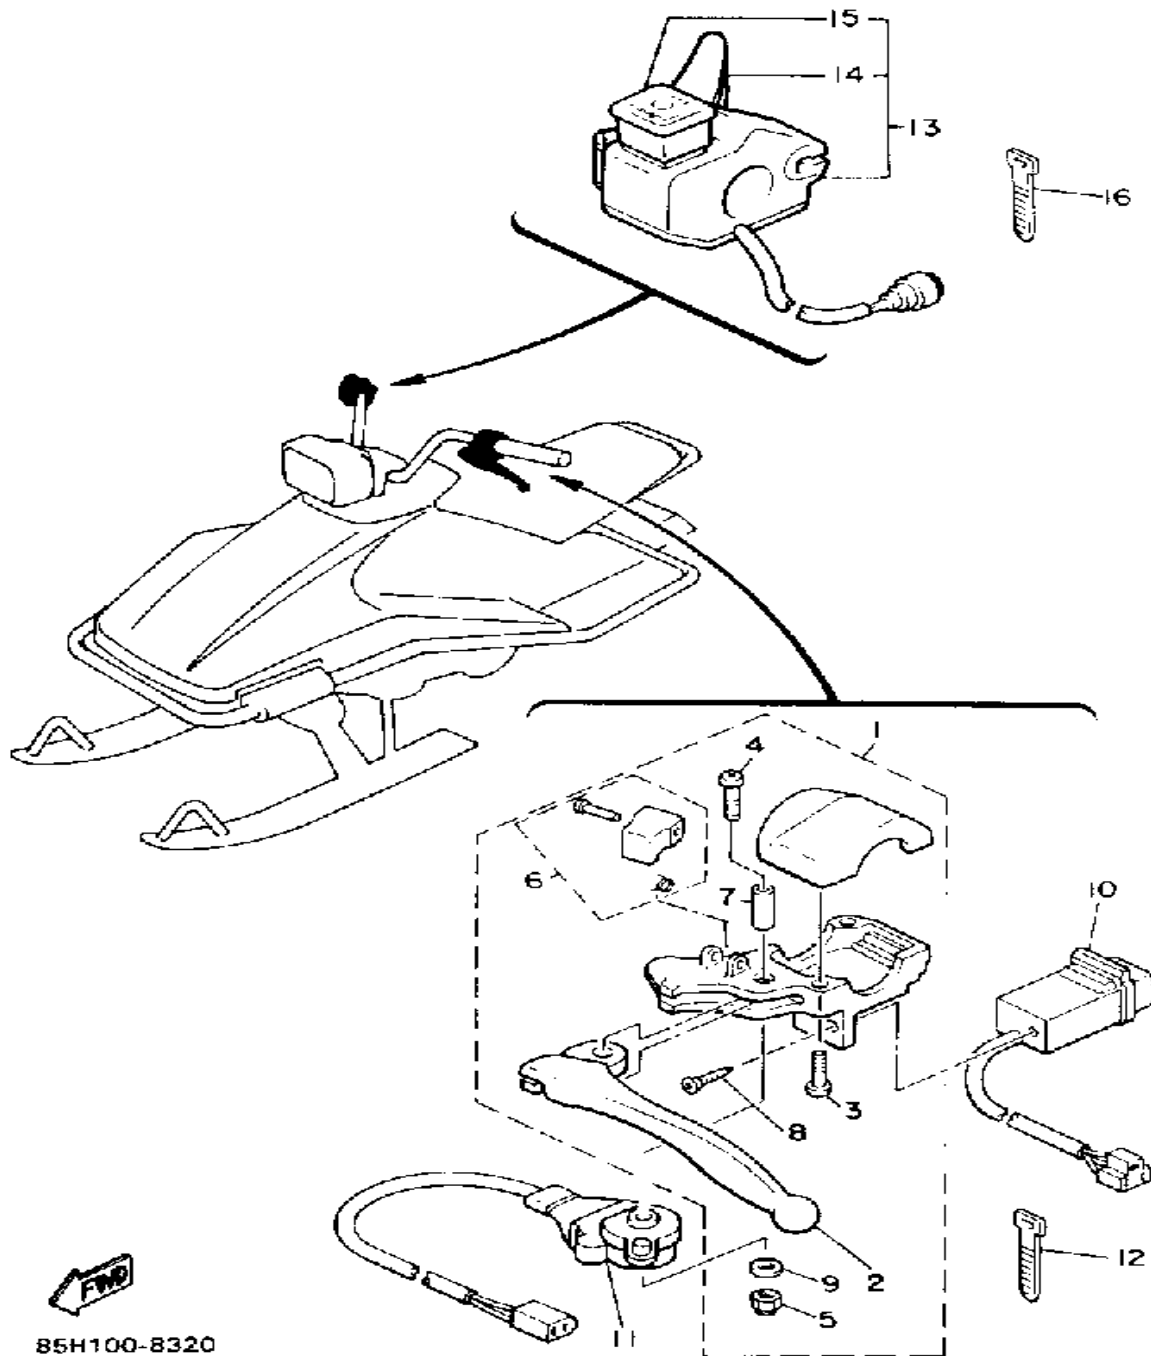

85H100-8300

Not For Resale
www.SmallEngineDiscount.com

ELECTRICAL 1

Ref. No.	Part Number	Description	Qty	Remarks
1	85G-85540-M0-00	CDI UNIT ASSEMBLY	1	
2	95811-06016-00	BOLT, FLANGE (95822-06016)	1	
3	85G-81960-60-00	RECT/REG ASSEMBLY	1	
4	97001-05012-00	BOLT (97002-05012)	2	
5	85G-82310-M0-00	IGNITION COIL ASSEMBLY	1	
6	95701-06500-00	NUT, FLANGE	2	
7	85G-82370-20-00	PLUG CAP ASSEMBLY	1	
8	5G3-82372-00-00	SEAL, PLUG CAP	1	
9	8K4-82508-20-00	MAIN SWITCH ASSEMBLY	1	
10	85G-82590-20-00	WIRE HARNESS ASSEMBLY	1	
11	437-83936-11-00	BAND, SWITCH CORD	6	
12	437-83936-01-00	BAND, SWITCH CORD	3	

85G100-8310

Not For Resale
www.SmallEngineDiscount.com

ELECTRICAL 2

Ref. No.	Part Number	Description	Qty	Remarks
1	88R-W8291-00-00	LEVER HOLDER ASSEMBLY (LEFT)	1	
2	8H8-83912-00-00	. LEVER 1	1	
3	90157-05027-00	. SCREW, PAN HEAD	2	
4	98501-05040-00	. SCREW, PAN HEAD (98502-05040)	1	
5	95701-05300-00	. NUT, NYLON	1	
6	82A-83930-00-00	. LEVER LOCK ASSEMBLY	1	
7	802-83913-00-00	. COLLAR, LEVER 1	1	
8	97780-30312-00	. SCREW, tapping	2	
9	92990-05200-00	. WASHER, PLAIN	1	
10	8H8-83950-01-00	BEAM SWITCH ASSEMBLY (8K4-83950-01-00)	1	
11	8R4-82530-00-00	STOP SWITCH ASSEMBLY	1	
12	437-83936-01-00	BAND, SWITCH CORD	2	
13	85G-82720-00-00	LVR HOLDER ASSEMBLY RT	1	
14	8V0-42138-00-00	. LEVER, THROTTLE	1	
15	85G-82575-09-00	. KILL SWITCH	1	
16	437-83936-01-00	BAND, SWITCH CORD	2	