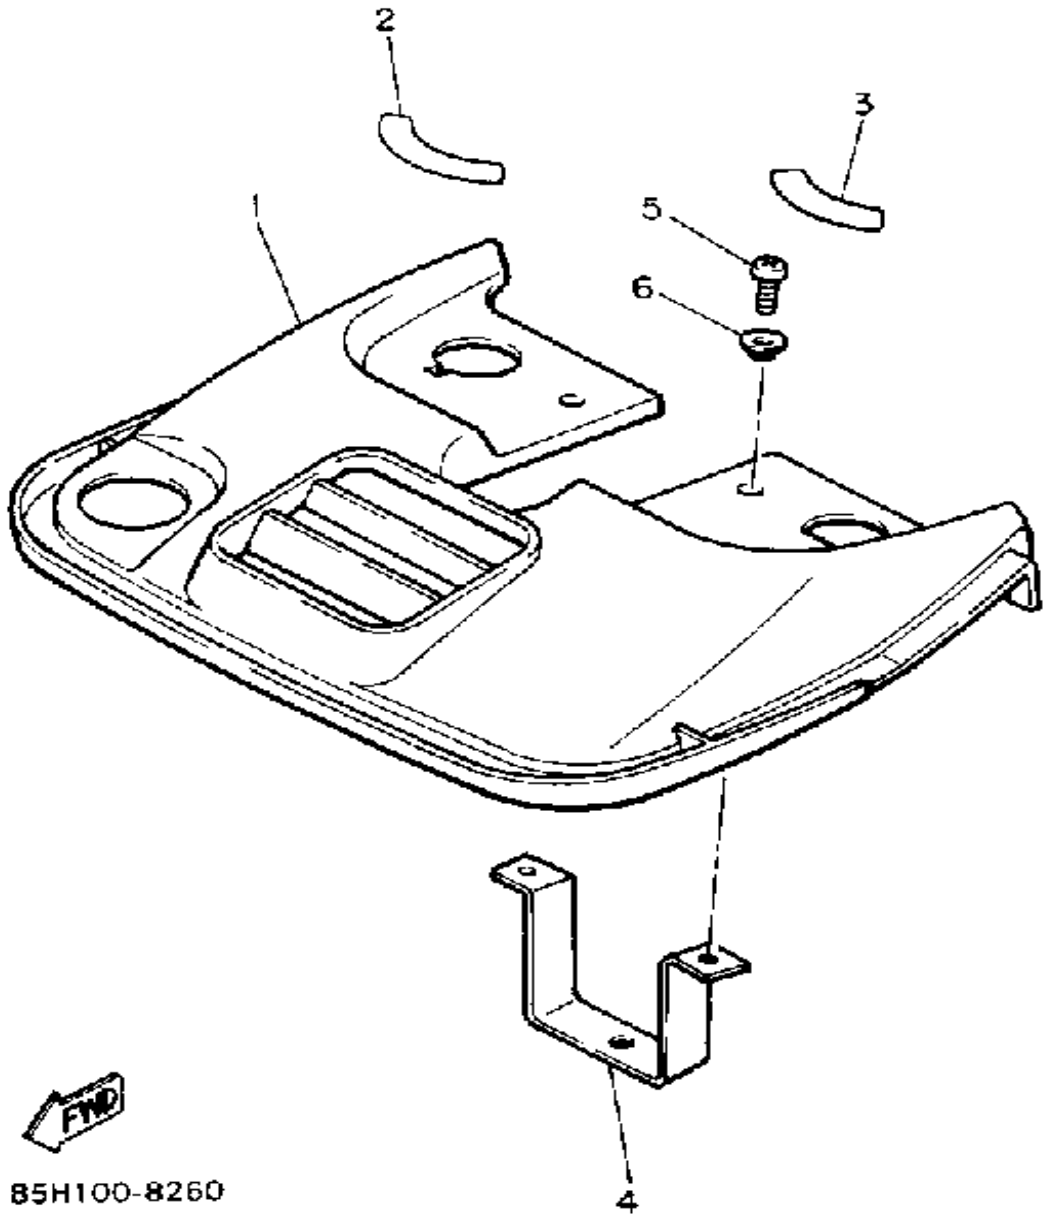

INSTUMENT PANEL

Ref. No.	Part Number	Description	Qty	Remarks
1	85G-77711-00-00	PANEL, INSTRUMENT	1	
2	8K2-77741-00-00	INDICATOR 1	1	
3	8K4-77742-00-00	INDICATOR 2	1	
4	85G-77721-00-00	BRACKET 1	1	
5	98906-06014-00	SCREW, BIND	2	
6	90387-062M9-00	COLLAR	2	

Not For Resale

www.SmallEngineDiscount.com