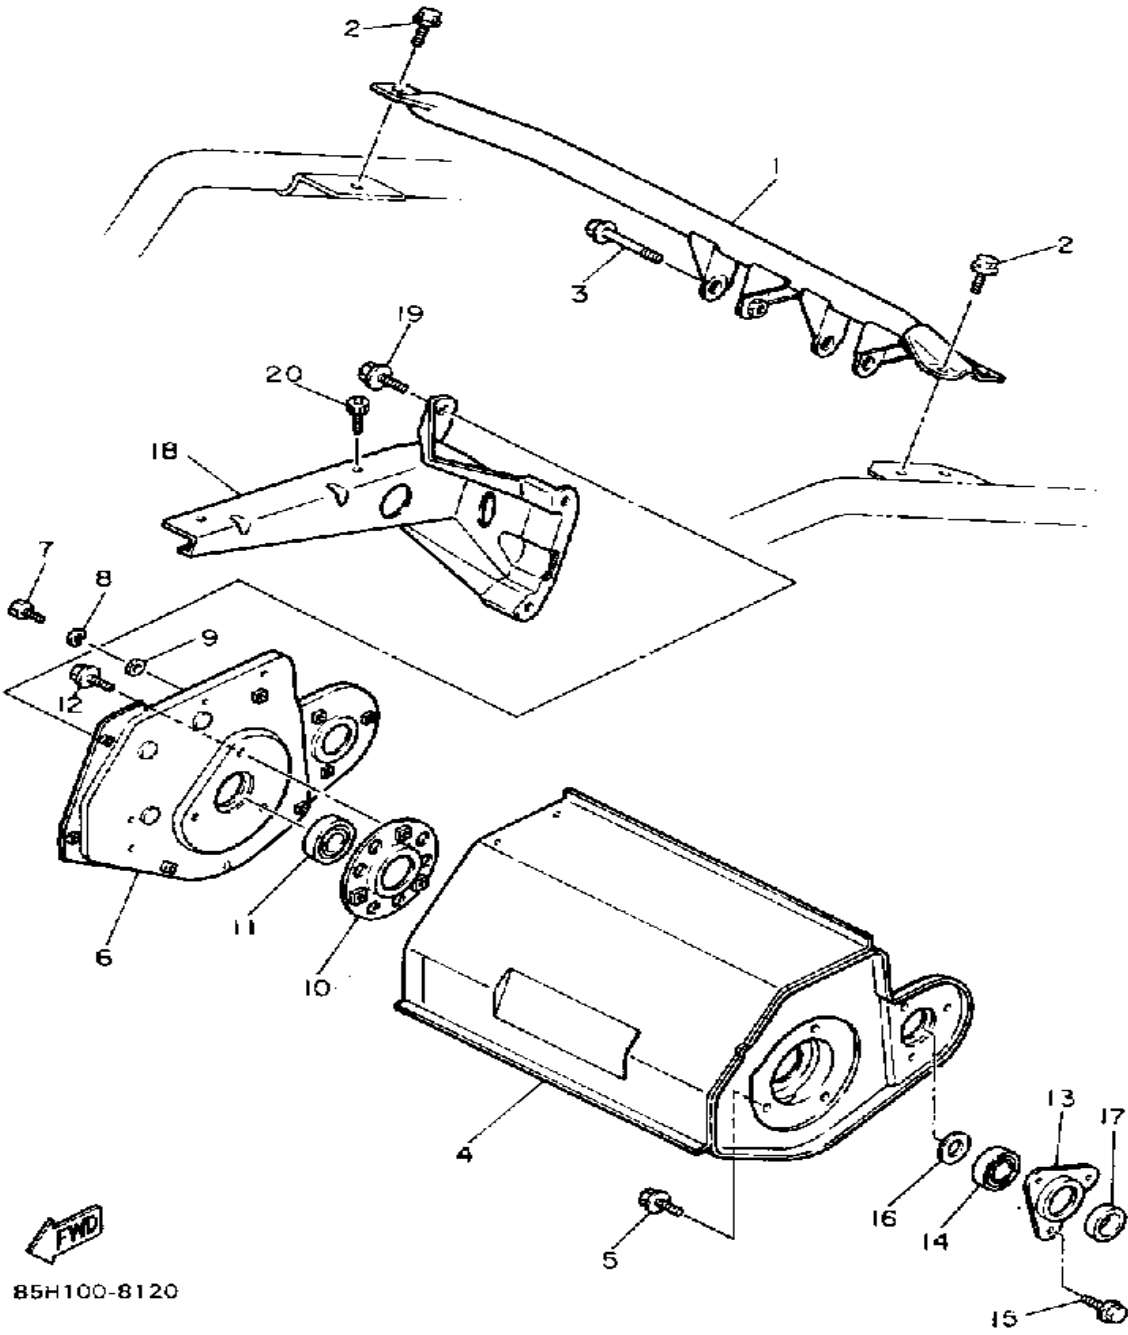

ENGINE BRACKET

85H100-8120

Ref. No.	Part Number	Description	Qty	Remarks
1	85G-21411-00-00	BRACKET, ENGINE 1	1	
2	95816-08012-00	BOLT, flange	3	
3	90105-08017-00	BOLT, WASHER BASEDBASED	2	
4	85G-21419-00-00	BRACKET, ENGINE 2	1	
5	95816-08012-00	BOLT, flange	3	
6	85G-21429-00-00	BRACKET, ENGINE 3	1	
7	97026-06012-00	BOLT	4	
8	92906-06100-00	WASHER, SPRING	4	
9	92906-06600-00	WASHER	4	
10	85G-47551-00-00	HOUSING, FRONT AXLE	1	
11	93306-00441-00	BEARING (89A) (B6004RS)	1	
12	95816-08012-00	BOLT, flange	3	
13	85G-47561-00-00	HOUSING, SEC SHAFT	2	
14	93306-00316-00	BEARING	2	
15	95816-08012-00	BOLT, flange	6	
16	90201-17256-00	WASHER, PLATE	2	
17	90387-17783-00	COLLAR	2	
18	85G-21435-01-00	BRACKET, MUFFLER 1	1	
19	95816-08016-00	BOLT, FLANGE	2	
20	91316-08016-00	BOLT, SOCKET HEAD	2	

Not For Resale

www.SmallEngineDiscount.com