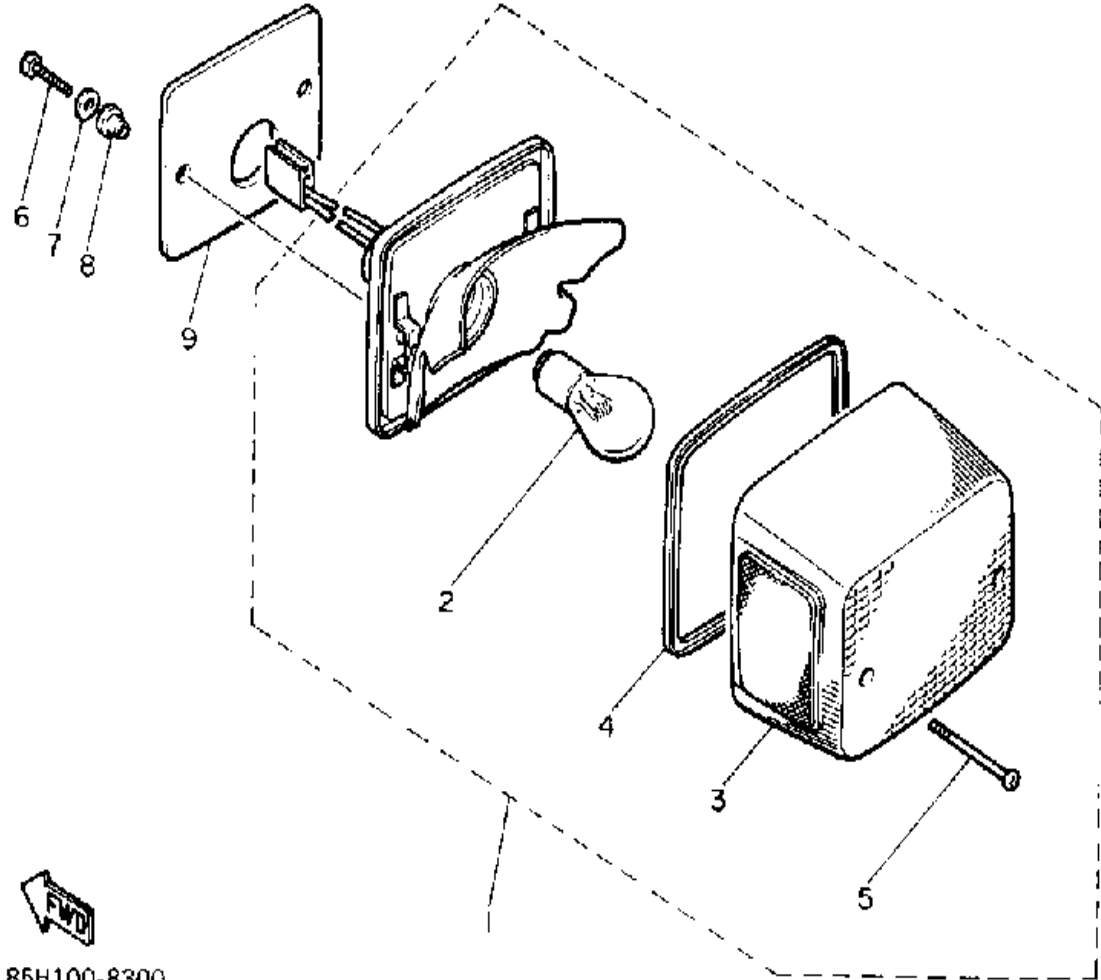

Not For Resale
www.SmallEngineDiscount.com

TAILLIGHT

Ref. No.	Part Number	Description	Qty	Remarks
1	85G-84710-00-00	TAILLIGHT UNIT ASSEMBLY ..	1	
2	137-84714-61-00	. BULB, TL 12V23/8W (J50-83311-00)	1	
3	85G-84721-00-00	. LENS, TAILLIGHT	1	
4	1M1-84523-60-00	. GASKET, LENS	1	
5	118-45246-00-0	. UNAVAILABLE IN PRICE BOOK	1	
6	1M1-84526-60-00	SCREW	2	
7	90201-08103-00	WASHER, PLAIN	2	
8	1M1-84527-60-00	DAMPER	2	
9	1M1-84512-60-00	SEAT, BASE	1	