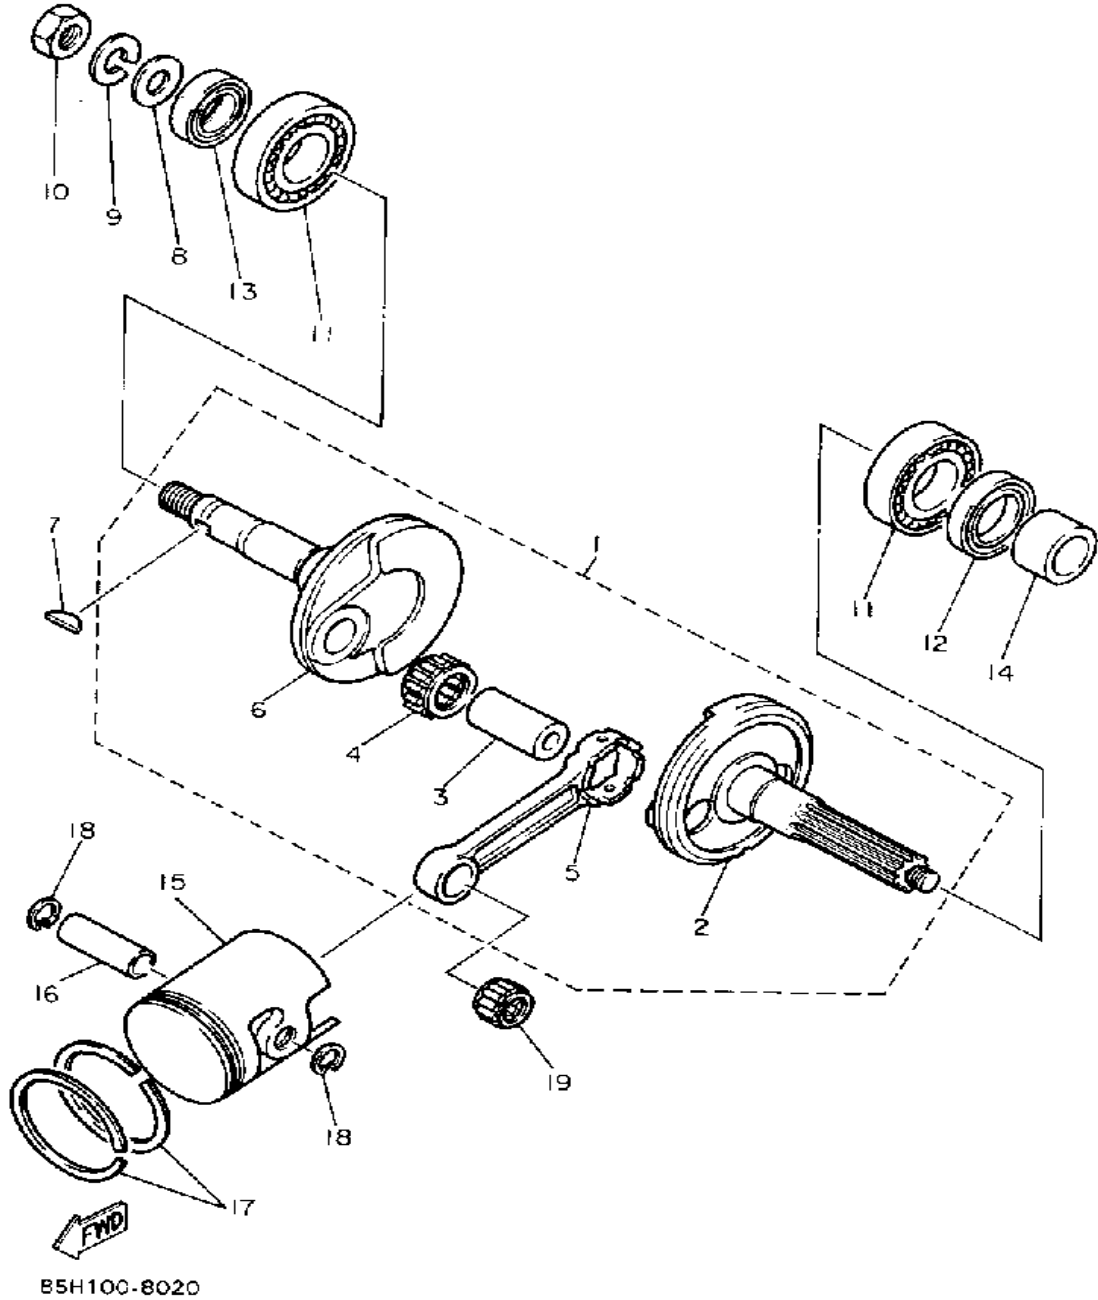

YAMAHA

GENUINE

PARTS CATALOGUE

SNOWMOBILE

Not For Resale

www.SmallEngineDiscount.com

CYLINDER

Ref. No.	Part Number	Description	Qty	Remarks
1	32N-11111-00-00	HEAD, CYLINDER 1	1	
2	3M8-11181-00-00	GASKET, CYLINDER HEAD 1	1	
3	NGK-BR8HS-00-00	PLUG, SPARK	1	
4	32N-11311-00-00	CYLINDER 1	1	
5	3WX-11351-00-00	GASKET, CYLINDER	1	
6	90116-07356-00	BOLT, STUD	4	
7	90179-07381-00	NUT	4	
8	85G-1111H-00-00	COVER, CYLHEAD SIDE	1	
9	97313-06016-00	BOLT, HEXAGON	1	
10	92901-06600-00	WASHER	1	

85H100-8010

Not For Resale
www.SmallEngineDiscount.com

CRANKSHAFT-PISTON

Ref. No.	Part Number	Description	Qty	Remarks
1	85G-11400-00-00	CRANKSHAFT ASSEMBLY	1	
2	85G-11412-00-00	. CRANK 1	1	
3	257-11681-00-00	. PIN, CRANK 1	1	
4	93310-418T0-00	. BERING, CYLINDRICAL	1	
5	3R1-11651-01-00	. ROD, CONNECTING	1	
6	85G-11422-00-00	. CRANK 2	1	
7	90280-03017-00	KEY, WOODRUFF	1	
8	92990-12600-00	WASHER, PLATE	1	
9	92901-12100-00	WASHER, SPRING	1	
10	95303-12600-00	NUT	1	
11	93306-20458-00	BEARING	2	
12	93102-26398-00	OIL SEAL, SD-TYPE	1	
13	93102-20397-00	OIL SEAL, SD-TYPE	1	
14	90387-170G9-00	COLLAR	1	
15	3M8-11631-01-96	PISTON STD	1	UR STD
	3M8-11636-01-00	PISTON 2 O/S 0.0	1	AP
16	527-11633-00-00	PIN, PISTON	1	
17	2GM-11610-00-00	PISTON RING SET	1	UR STD
	2GM-11610-20-00	RINGSET (2ND O/S)	1	AP
18	93450-13022-00	CIRCLIP	2	
19	93310-11268-00	BEARING	1	

Not For Resale

www.SmallEngineDiscount.com

OIL PUMP

Ref. No.	Part Number	Description	Qty	Remarks
1	85G-13101-00-00	OIL PUMP ASSEMBLY	1	
2	93101-10090-00	. OIL SEAL	1	
3	93210-26240-00	. O-RING	1	
4	90430-04004-00	. GASKET	1	
5	90149-04135-00	. SCREW	1	
6	296-13124-00-00	. GEAR, WORM WHEEL	1	
7	91690-30014-00	. PIN, SPRING	1	
8	99080-07600-00	. CIRCLIP (E)	1	
9	98511-05020-00	SCREW, PAN HEAD	1	
10	98501-05035-00	SCREW, PAN HEAD	1	
11	90468-02025-00	CLIP	2	
12	91A30-03036-00	HOSE	1	
13	5G3-13178-01-00	GEAR, PUMP DRIVE	1	
14	93603-12007-00	PIN, DOWEL	1	
15	99009-19400-00	CIRCLIP	2	
16	90206-19027-00	WASHER, WAVE	1	
17	296-15644-00-00	SHIM	1	