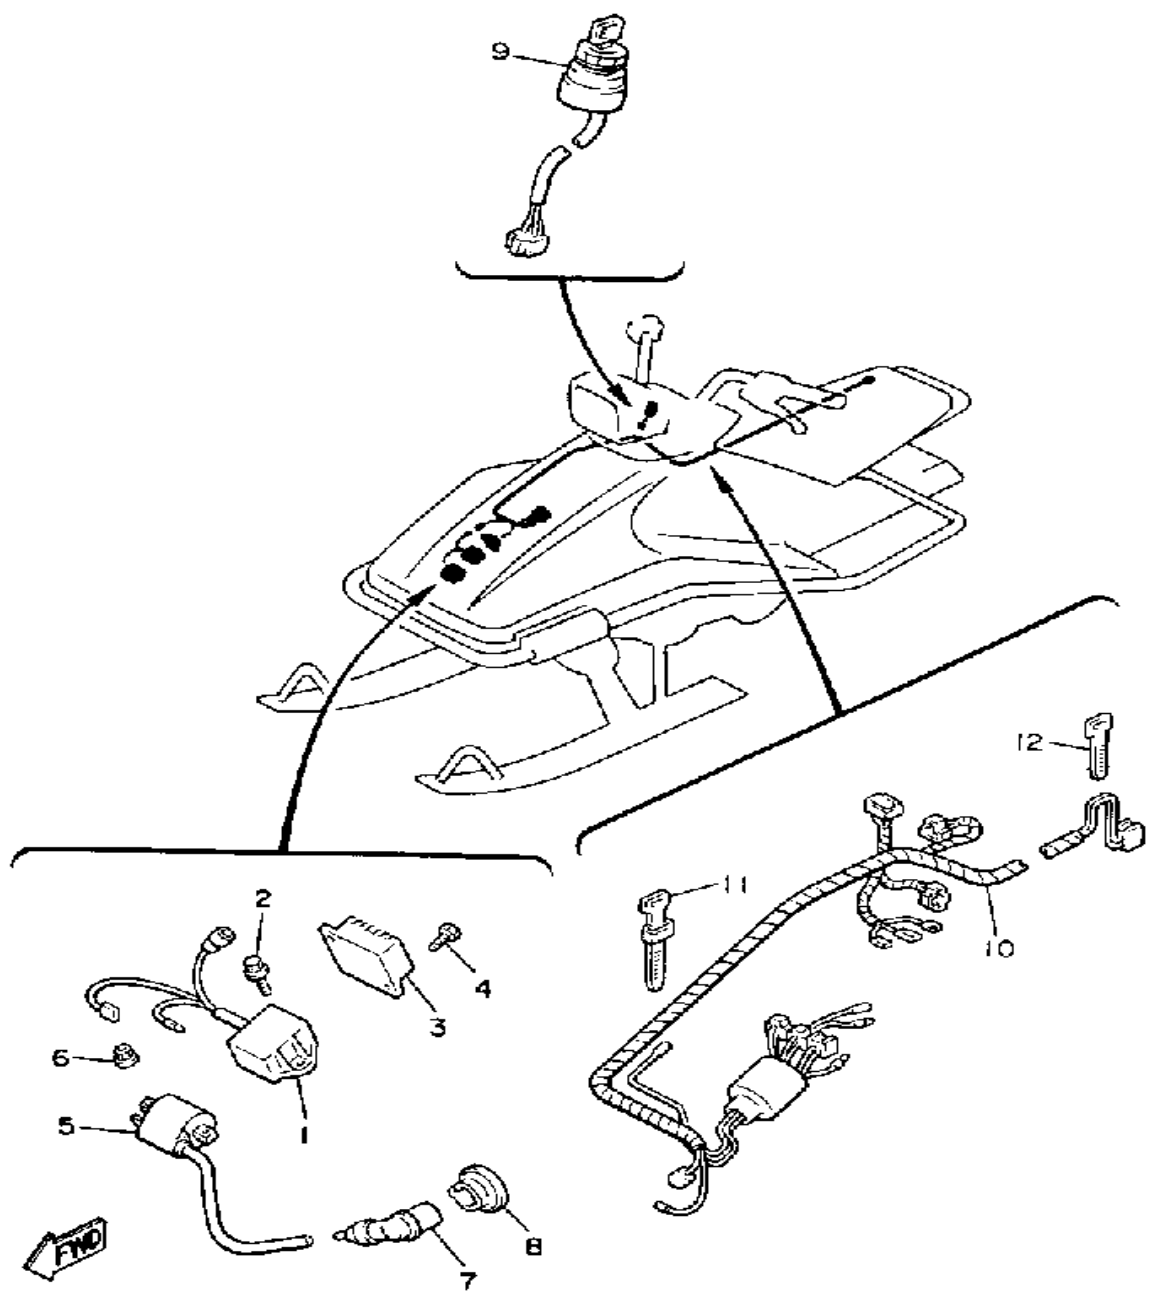

ELECTRICAL 1

Ref. No.	Part Number	Description	Qty	Remarks
1	85G-85540-M0-00	CDI UNIT ASSEMBLY	1	
2	95811-06016-00	BOLT, FLANGE (95822-06016)	1	
3	85G-81960-60-00	RECT/REG ASSEMBLY	1	
4	97001-05012-00	BOLT (97002-05012)	2	
5	85G-82310-M0-00	IGNITION COIL ASSEMBLY	1	
6	95701-06500-00	NUT, FLANGE	2	
7	85G-82370-20-00	PLUG CAP ASSEMBLY	1	
8	5G3-82372-00-00	SEAL, PLUG CAP	1	
9	8K4-82508-20-00	MAIN SWITCH ASSEMBLY	1	
10	85G-82590-20-00	WIRE HARNESS ASSEMBLY	1	
11	437-83936-11-00	BAND, SWITCH CORD	6	
12	437-83936-01-00	BAND, SWITCH CORD	3	

85G100-8310

Not For Resale
www.SmallEngineDiscount.com