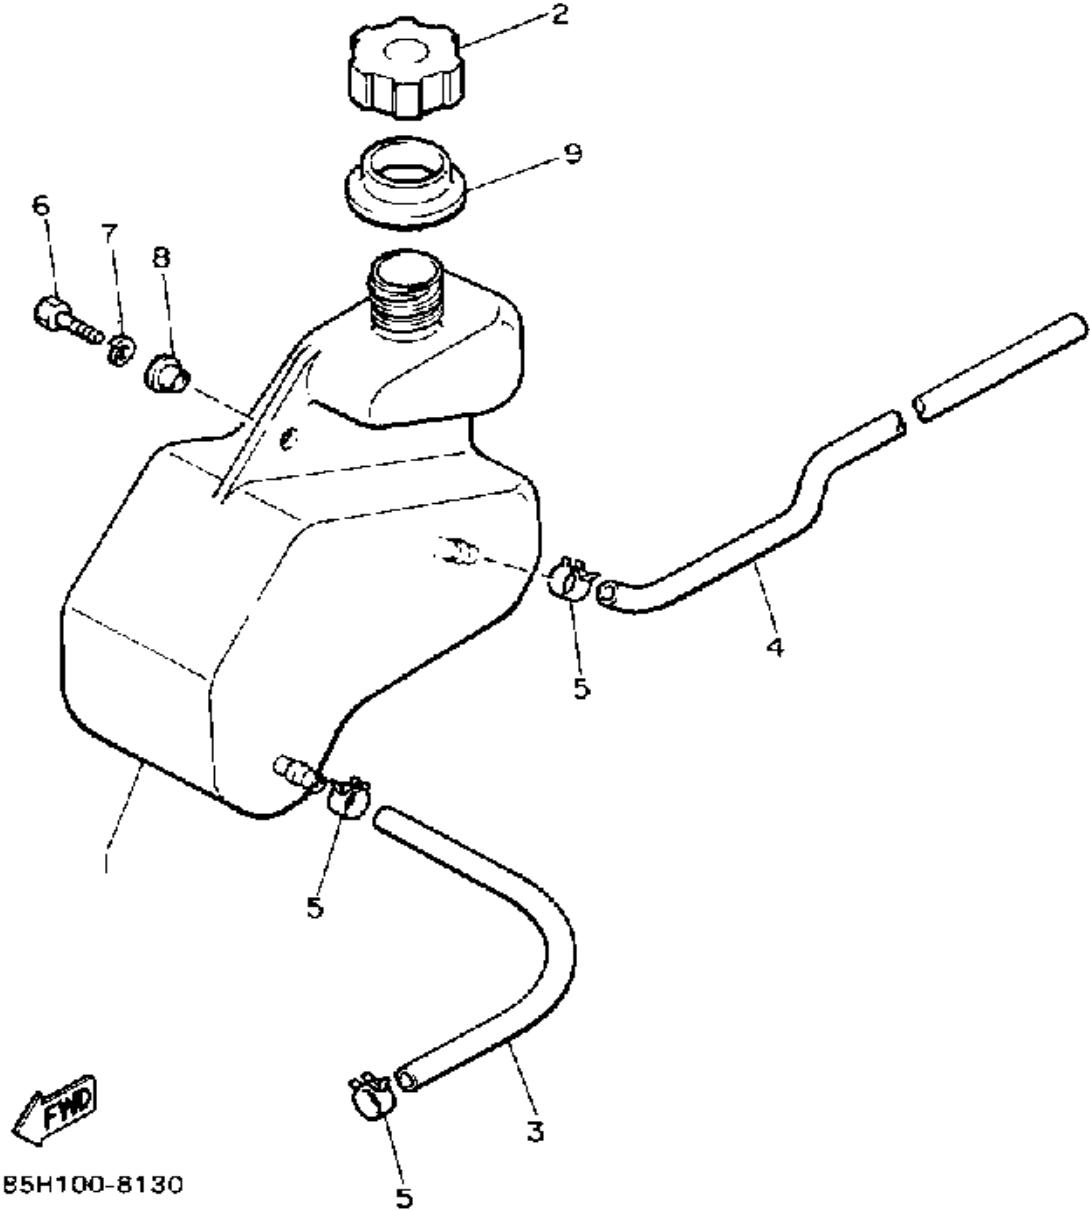

OIL TANK

Ref. No.	Part Number	Description	Qty	Remarks
1	85G-21751-00-00	TANK, OIL	1	
2	3BN-21770-00-00	OIL TANK CAP ASSEMBLY ...	1	
3	90446-09244-00	HOSE	1	
4	90446-09013-00	HOSE (90446-09079)	1	
5	90467-09026-00	CLIP	3	
6	97011-06020-00	BOLT	2	
7	92995-06100-00	WASHER, SPRING	2	
8	90387-06681-00	COLLAR	2	
9	85G-21732-00-00	SEAL 1	1	

Not For Resale

www.SmallEngineDiscount.com