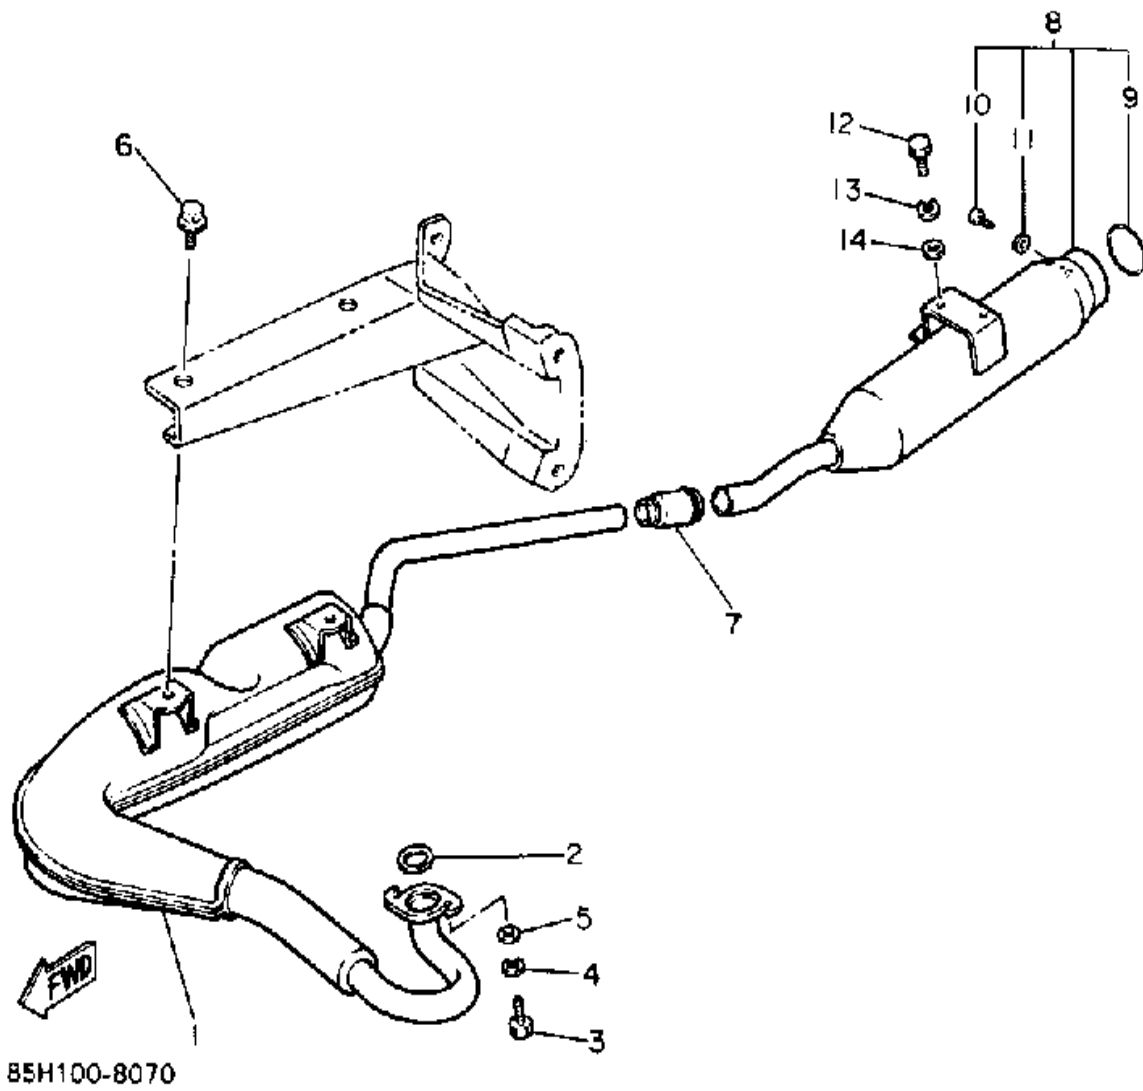

EXHAUST

Ref. No.	Part Number	Description	Qty	Remarks
1	85G-14610-00-00	EXHAUST PIPE ASSEMBLY L .	1	
2	132-14613-00-00	GASKET, EXST PIPE	1	
3	97016-08020-00	BOLT	2	
4	92906-08100-00	WASHER, SPRING	2	
5	92906-08600-00	WASHER	2	
6	95816-08016-00	BOLT, FLANGE	2	
7	3M7-14615-00-00	JOINT, EXHAUST L	1	
8	85G-14750-00-00	SILENCER ASSEMBLY	1	
9	93210-40407-00	. O-RING	1	
10	98506-06010-00	. SCREW, PAN HEAD	1	
11	92906-06600-00	. WASHER	1	
12	97026-06012-00	BOLT	3	
13	92906-06100-00	WASHER, SPRING	3	
14	92906-06600-00	WASHER	3	

Not For Resale

www.SmallEngineDiscount.com