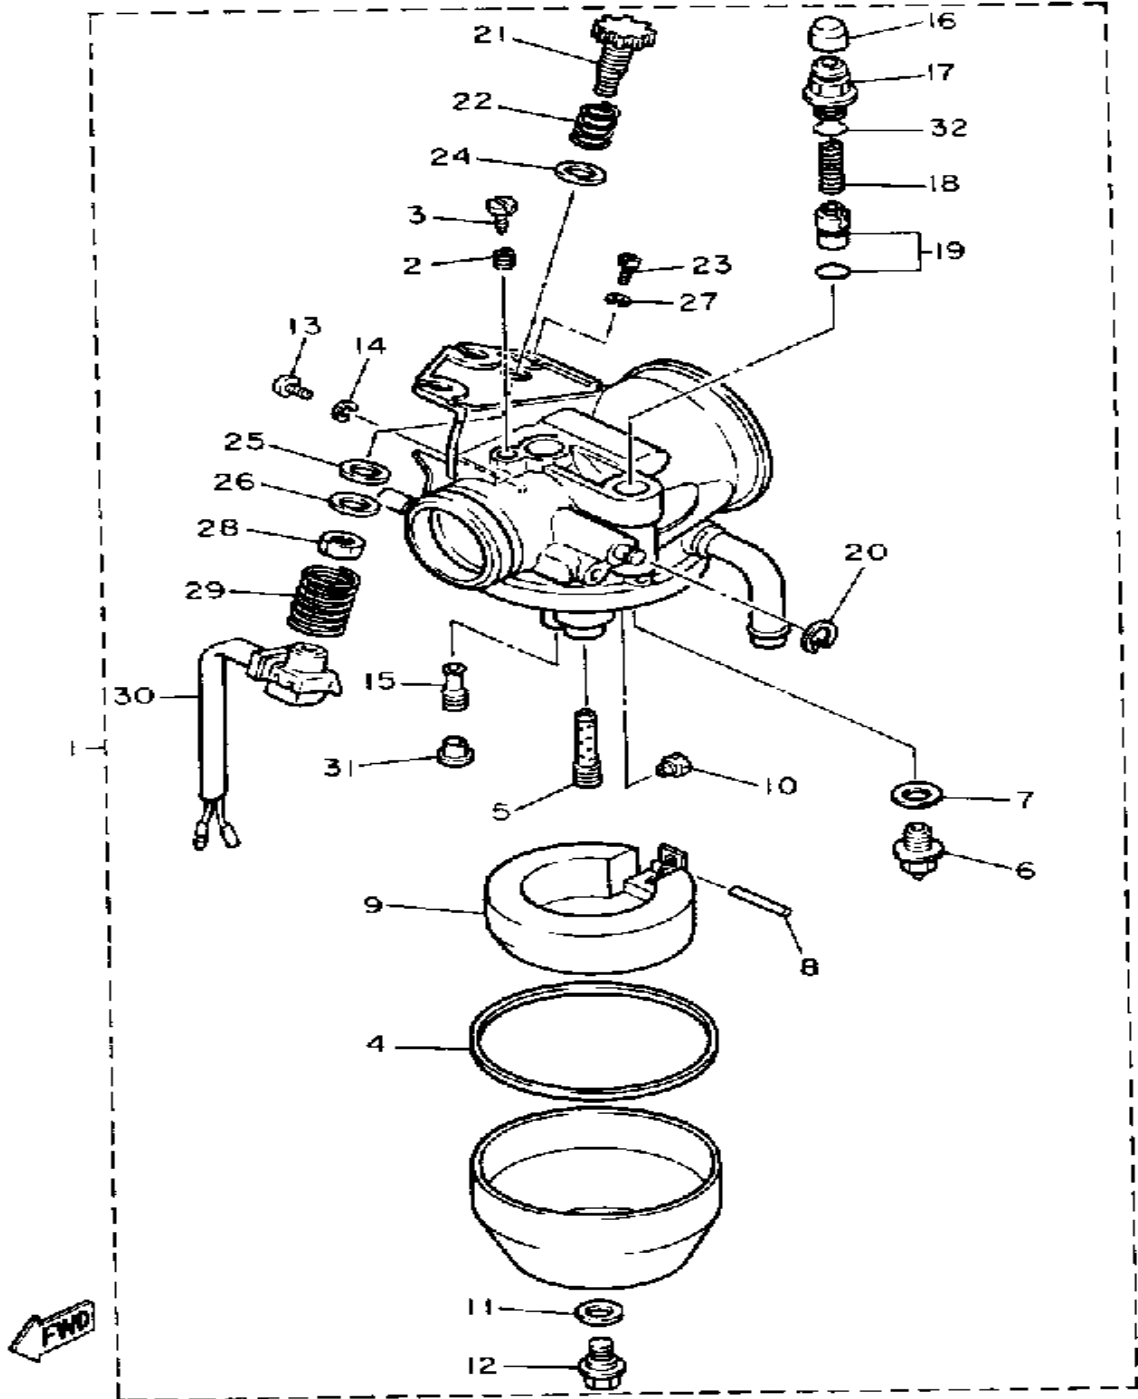

CARBURETOR

Ref. No.	Part Number	Description	Qty	Remarks
26	22F-14117-00-00	. WASHER, PLUG SCREW	1	
27	1UF-14952-00-00	. WASHER	1	
28	92901-04100-00	. WASHER, SPRING	1	
29	8X0-14358-00-00	. NUT	1	
30	8X0-14133-00-00	. SPRING, THROTTLE STOP	1	
31	87S-8259A-00-00	. SWITCH, CARBURETOR	1	
32	85G-14118-00-00	. CAP	1	
33	1FN-14147-00-00	. O-RING	1	

85H100-8060

Not For Resale
www.SmallEngineDiscount.com