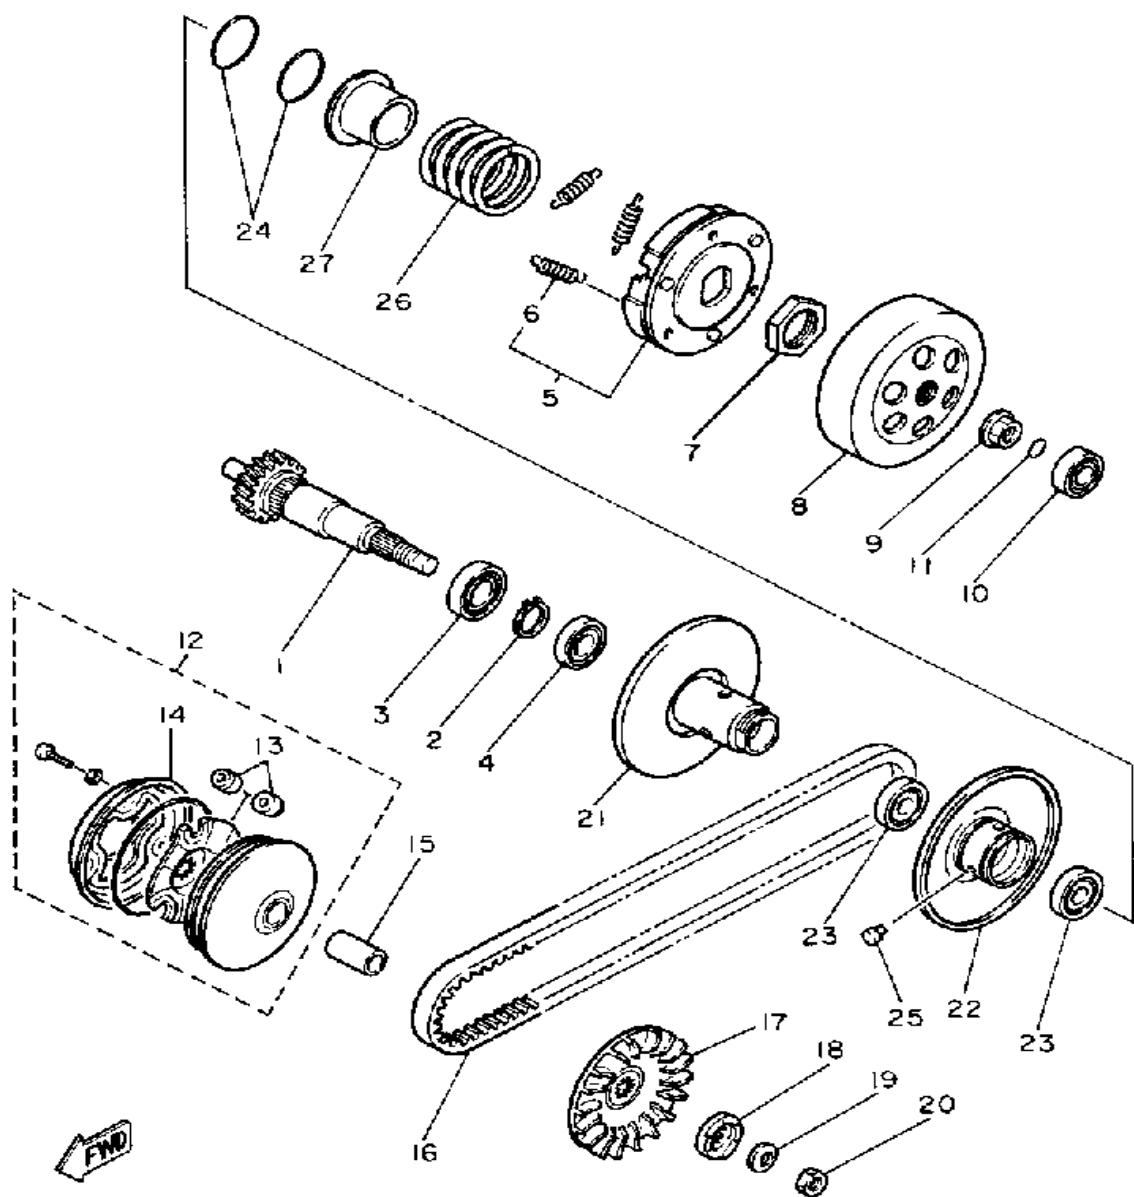

CLUTCH

85H100-8100

Ref. No.	Part Number	Description	Qty	Remarks
1	85G-16111-00-00	GEAR, PRI DRIVE	1	
2	93410-25010-00	CIRCLIP, S-TYPE	1	
3	93306-00510-00	BEARING	1	
4	93102-25395-00	OIL SEAL, SD-TYPE	1	
5	85G-16620-01-00	CLUTCH CARRIER ASSEMBLY	1	
6	17M-16626-00-00	. SPRING, CLUTCH WT 1	3	
7	90170-36279-00	NUT	1	
8	32N-16611-01-00	HOUSING, CLUTCH	1	
9	90179-14427-00	NUT, SPEC'L SHAPE	1	
10	93306-00108-00	BEARING	1	
11	93210-08287-00	O-RING	1	
12	85G-17601-00-00	PRIMARY SHEAVE ASSEMBLY	1	
13	30A-17632-00-00	. PRI SHVE WGHT (HA)	6	AP
	5G6-17632-00-00	. PRIM SHEAVE WEIGHT	6	UR STD
14	93210-88696-00	. O-RING	1	
15	90387-167H4-00	COLLAR	1	
16	32N-17641-00-00	V-BELT	1	
17	32N-17611-00-00	SHEAVE, PRI FIXED	1	
18	14T-15657-00-00	CLUTCH, ONE	1	
19	90208-10012-00	WASHER, CONICAL SPRING ..	1	
20	95701-10500-00	NUT, FLANGE (95702-10500) ..	1	
21	32N-17660-00-00	SEC FXD SHV	1	
22	85G-17670-00-00	SEC SLIDING SHEAVE	1	
23	93104-41091-00	OIL SEAL	2	
24	93210-46593-00	O-RING	2	
25	24G-17664-00-00	PIN, GUIDE	3	
26	90501-457E7-00	SPRING, COMPRESSION	1	
27	32N-17684-00-00	SEAT, SEC SPRING	1	

Not For Resale

www.SmallEngineDiscount.com