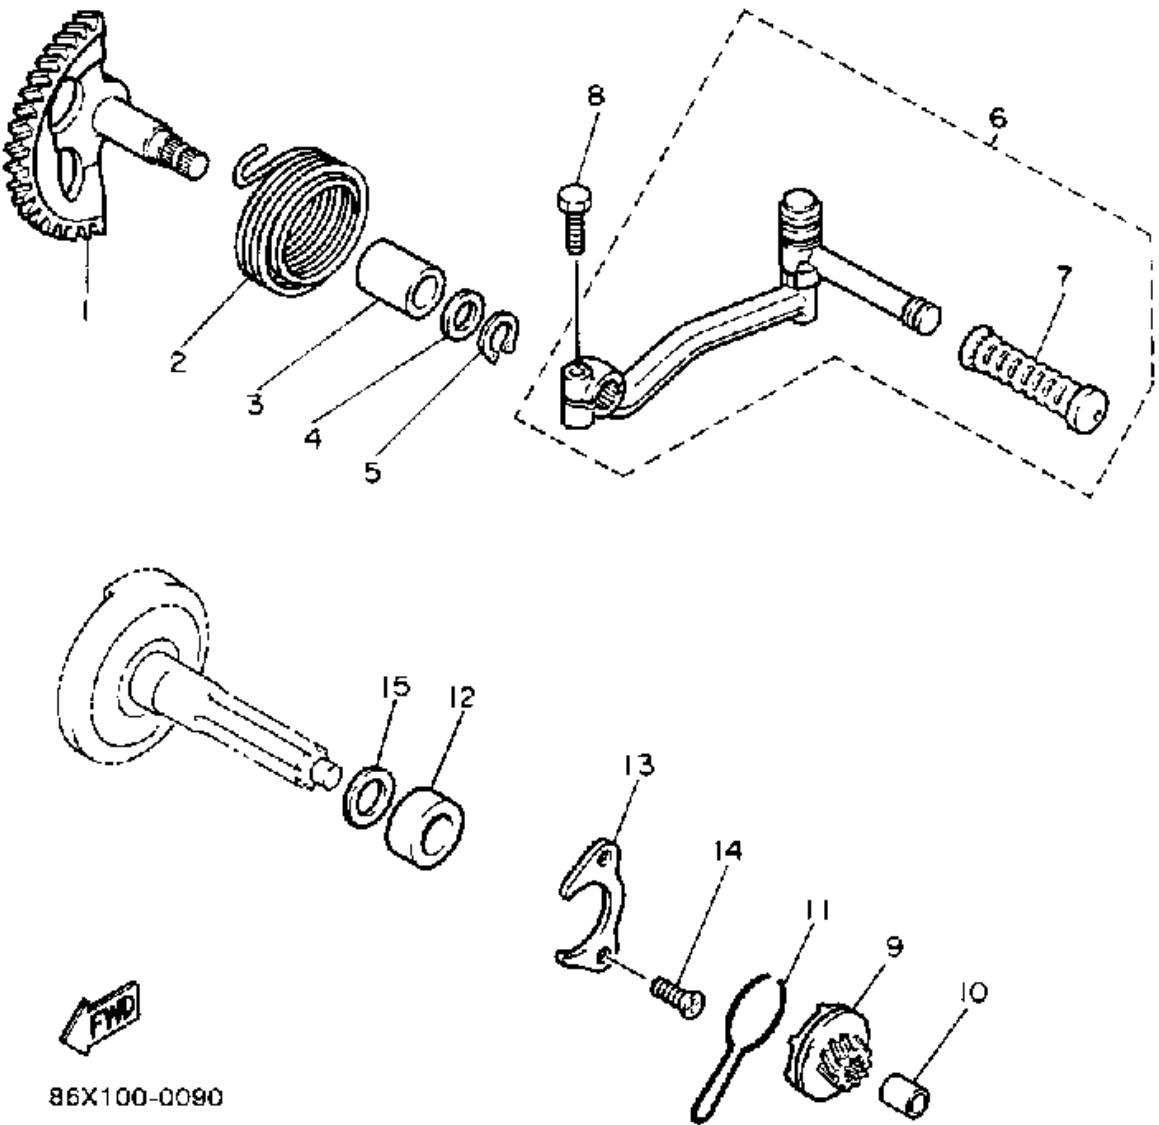

Not For Resale

www.SmallEngineDiscount.com

STARTER

Ref. No.	Part Number	Description	Qty	Remarks
1	85G-15601-00-00	KICK SHAFT ASSEMBLY	1	
2	90508-32609-00	SPRING, TORSION	1	
3	90380-15083-00	BUSH, SOLID	1	
4	90201-154E9-00	WASHER, PLATE	1	
5	99009-15400-00	CIRCLIP	1	
6	27V-15620-00-00	KICK CRANK ASSEMBLY	1	
7	2T4-15618-00-00	. COVER, KICK LEVER	1	
8	97016-06025-00	BOLT	1	
9	86X-15630-00-00	KICK PINION ASSEMBLY	1	
10	90380-08201-00	BUSH, SOLID	1	
11	32N-15673-00-00	CLIP	1	
12	90387-175A9-00	COLLAR	1	
13	17M-15118-00-00	HOLDER	1	
14	98701-06014-00	SCREW, FLAT HEAD	2	
15	90201-175F6-00	WASHER, PLATE	1	