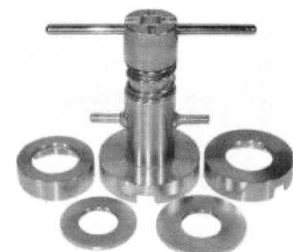

661-0703

661-0708

661-0712

661-0714

Small Engine Discount
Phone: 1-904-291-1100
Fax: 1-904-291-1788

Parts@SmallEngineDiscount.com

CHAIN BREAKERS

PART #	DESCRIPTION	SPECIFICATIONS
661-0611	Chain Breaker - Std Size	Fits up to #530 chain.
661-0613	Chain Breaker - Heavy Duty	Fits most chain sizes.
661-0615	Table Mounted Chain Breaker	Fits most chain sizes.

661-0613

661-0611

CHAIN REPAIR KIT

PART #	DESCRIPTION
661-0617	Complete kit for repairing cam chain & drive chain

661-0617

PLIERS

PART #	DESCRIPTION
661-0817	7" Safety wire pliers.
661-0819	9" Safety wire pliers.

661-0817

C.V. BOOT BAND TOOL

PART #	DESCRIPTION
661-0821	Handy tool used to tighten CV band on axle boots.

661-0821

IMPACT DRIVER

PART #	DESCRIPTION
661-1011	Impact Driver w/4 Bits & Case

661-1011

EZ-COIL SPRING WINDER TOOL

PART #	DESCRIPTION
692-3015	EZ-Coil Spring, Winder Tool

692-3015

Small Engine Discount
 Phone: 1-904-291-1100
 Fax: 1-904-291-1788

Parts@SmallEngineDiscount.com

INDEX

AIR FILTERS

BATTERY & ELECTRICAL

BEARINGS & SEALS