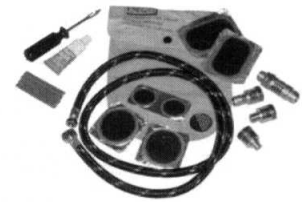

TOOLS

TIRE/TUBE REPAIR KIT

PART #	DESCRIPTION
661-0211	For tube & tubeless tires. Comes with adapter for all spark plug openings for inflating tubes & tires.

661-0211

TIRE GAUGES

PART #	DESCRIPTION	STYLE	CALIBRATED
661-0221	Tire Gauge, to 8 lbs.	Plastic body	8 lbs in 1/4" increments
661-0223	Tire Gauge, to 20 lbs.	Pencil type	20 lbs in 1/2" increments

661-0221

661-0411

661-0413

661-0421

661-0422

661-0423

661-0425

661-0427

WRENCHES

PART #	DESCRIPTION	SPECIFICATIONS
661-0411	T-Bar Hex Wrench Set	SAE Standard - 10 piece set
661-0413	T-Bar Hex Wrench Set	Metric - 10 piece set
661-0421	Plug Wrench - 3 Way	Fits 10mm, 12mm & 14mm
661-0422	Plug Wrench	Fits 21mm
661-0423	Plug Wrench - L Shaped	Fits 14mm
661-0425	Plug Wrench - Watercooled	Fits 14mm
661-0427	Plug/Spoke Combo Wrench	Fits 14mm & 17mm

661-0703

661-0708

661-0712

661-0714

Small Engine Discount
Phone: 1-904-291-1100
Fax: 1-904-291-1788

Parts@SmallEngineDiscount.com

CHAIN BREAKERS

PART #	DESCRIPTION	SPECIFICATIONS
661-0611	Chain Breaker - Std Size	Fits up to #530 chain.
661-0613	Chain Breaker - Heavy Duty	Fits most chain sizes.
661-0615	Table Mounted Chain Breaker	Fits most chain sizes.