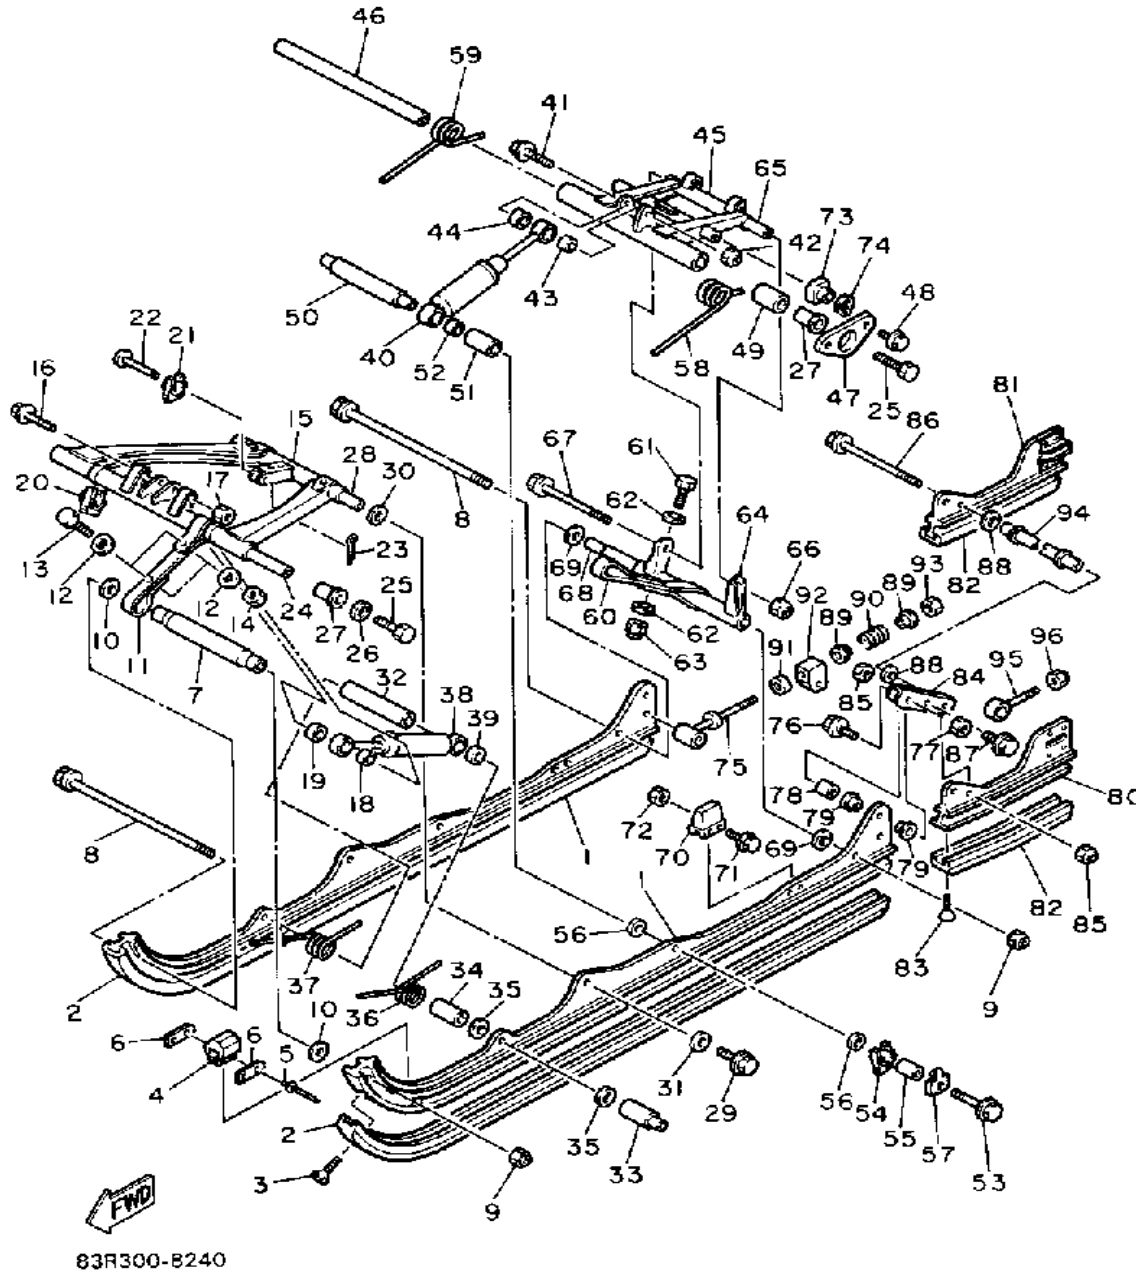

TRACK SUSPENSION 2

Ref. No.	Part Number	Description	Qty	Remarks
28	83R-47485-00-00	SHAFT 3	1	
29	90105-10433-00	BOLT, WASHER BASED	2	
30	90387-105G6-00	COLLAR	2	
31	90201-100L3-00	WASHER, PLATE	2	
32	90387-167T2-00	COLLAR	1	
33	90387-166M8-00	COLLAR	2	
34	83R-47319-00-00	COLLAR	2	
35	90201-161E5-00	WASHER, PLATE	4	
36	83R-47471-01-00	SPRING, FRONT 1	1	
37	83R-47472-01-00	SPRING, FRONT 2	1	
38	83R-47481-00-00	SHOCK ABSORBER 2	1	
39	8V0-47371-00-00	BUSH, PIVOT	1	
40	83R-47480-00-00	SHOCK ABSORBER	1	
41	95811-08040-00	BOLT, FLANGE	1	
42	95611-08200-00	NUT WASHER BSD	1	
43	90387-084R5-00	COLLAR	1	
44	90380-12161-00	BUSH, SOLID	1	
45	83R-47332-00-00	ARM, PIVOT 2	1	
46	83R-47475-00-00	SHAFT 2	1	
47	83R-47425-00-00	BRACKET, REAR 2	2	
48	95816-08020-00	BOLT, FLANGE	4	
49	83R-47365-00-00	COLLAR 1	2	
50	83R-47486-00-00	SHAFT 4	1	
51	83R-47338-00-00	COLLAR	2	
52	8V0-47371-00-00	BUSH, PIVOT	1	
53	90105-10525-00	BOLT, WASHER BASED	2	
54	85K-47447-01-00	HOOK 2	2	
55	90387-103U7-00	COLLAR	2	
56	90201-100L3-00	WASHER, PLATE	4	

CONTINUED ON NEXT FRAME ➤

Property of www.SmallEngineDiscount.com - Not for Resale