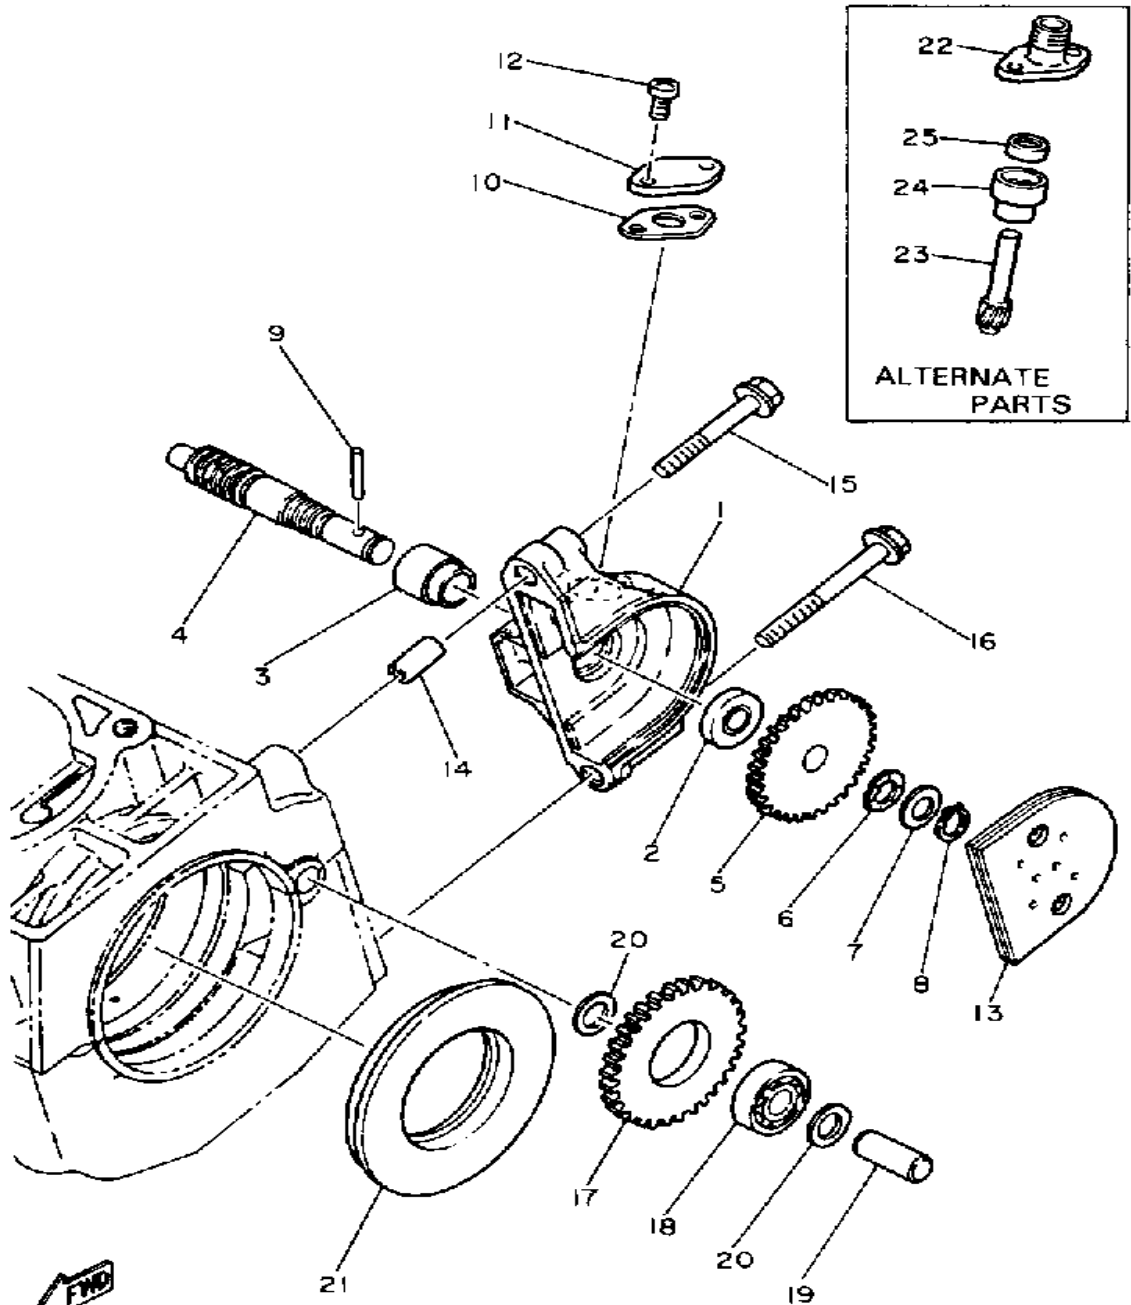

PUMP DRIVE - GEAR

83R300-8050

Ref. No.	Part Number	Description	Qty	Remarks
1	8H8-15416-00-00	COVER, OIL PUMP	1	
2	93101-10090-00	OIL SEAL	1	
3	821-13176-00-00	METAL, WORM SHAFT OUTER	1	
4	866-13175-00-00	SHAFT, WORM	1	
5	821-13188-00-00	GEAR, DRIVE (32T)	1	
6	90206-11016-00	WASHER, WAVE	1	
7	137-13148-00-00	PLATE, CAM THRUST	1	
8	99009-10400-00	CIRCLIP	1	
9	93603-22028-00	PIN, DOWEL	1	
10	821-17818-02-00	GASKET	1	
11	824-17819-00-00	CAP, HOUSING	1	
12	98580-05010-00	SCREW, PAN HEAD	2	
13	8K4-15426-00-00	COVER, OIL PUMP 2	1	
14	99510-08016-00	PIN, DOWEL	2	
15	95023-06040-00	BOLT, FLANGE (1YW)	1	
16	95021-06055-00	BOLT, FLANGE	1	
17	8H8-13179-00-00	GEAR, IDLE (34T)	1	
18	93306-00002-00	BEARING (B6000RS)	1	
19	8G8-13342-00-00	SHAFT, IDLE GEAR	1	
20	90201-10119-00	WASHER, PLATE	2	
21	8K4-13119-00-00	SEAL, GREASE	1	
22	821-17819-00-00	CAP, HOUSING	1	ALT. PART
23	813-17841-00-00	GEAR, DRIVEN (10T)	1	ALT. PART
24	821-17843-00-00	BUSH, DRIVEN GEAR OUTER	1	ALT. PART
25	93104-06033-00	OIL SEAL	1	ALT. PART

Property of www.SmallEngineDiscount.com - Not for Resale