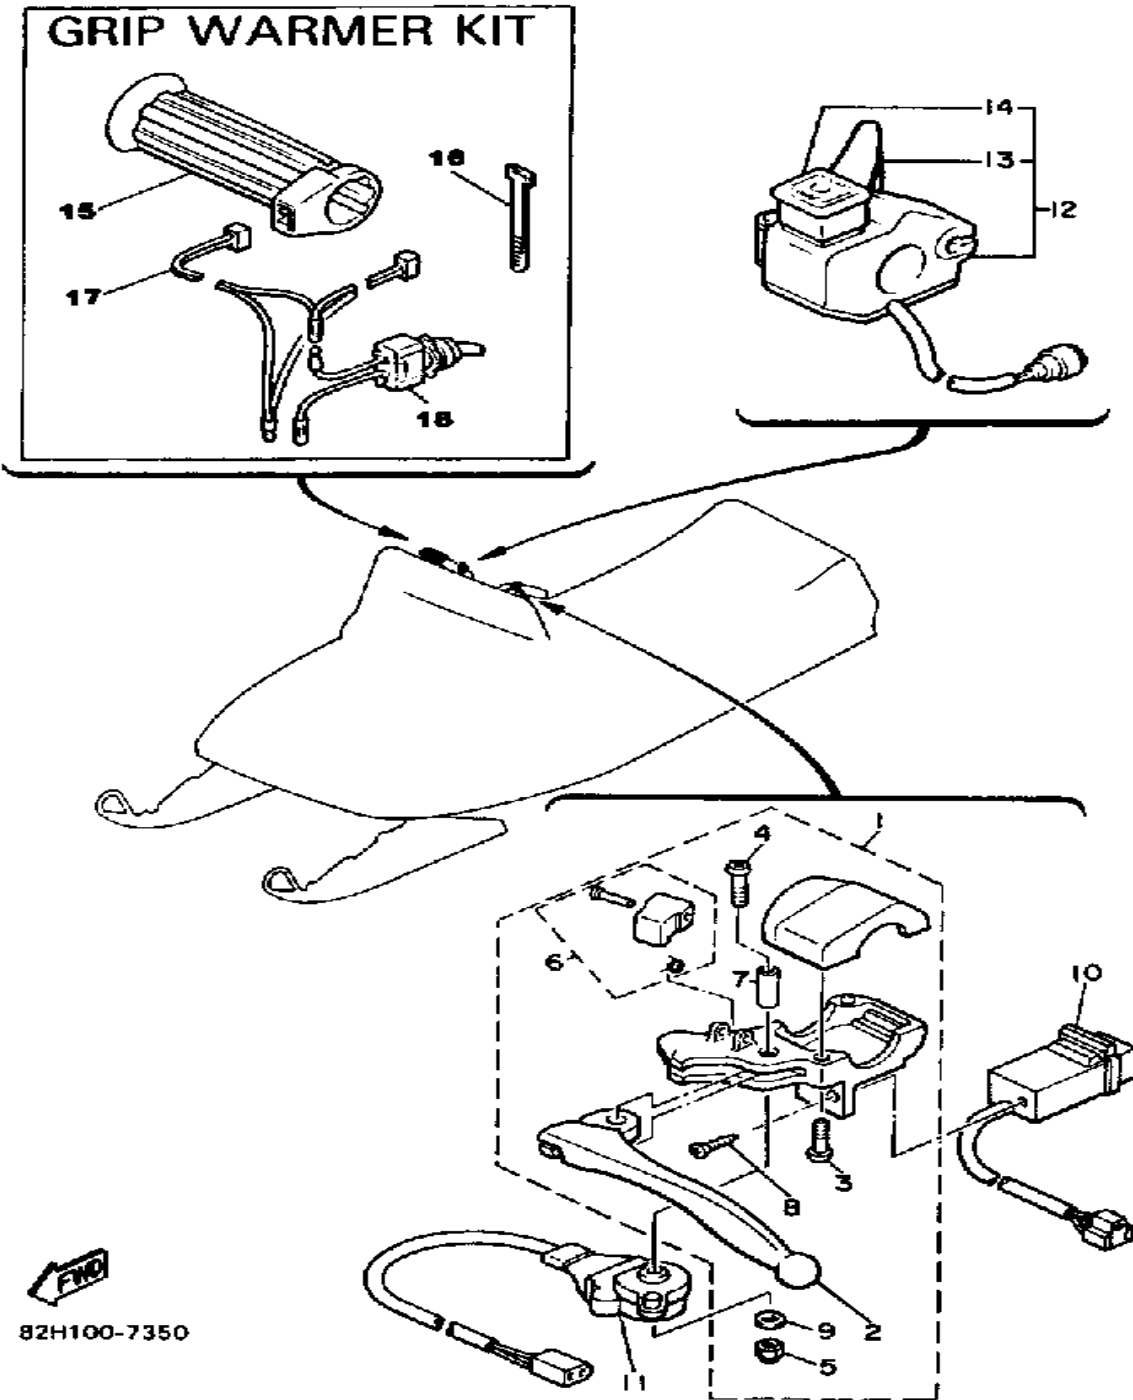

ELECTRICAL 2

FWD
82H100-7350

Ref. No.	Part Number	Description	Qty	Remarks
1	88R-W8291-00-00	LEVER HOLDER ASSEMBLY (LEFT)	1	
2	8H8-83912-00-00	. LEVER 1	1	
3	90157-05027-00	. SCREW, PAN HEAD	2	
4	98501-05040-00	. SCREW, PAN HEAD (98502-05040)	1	
5	95701-05300-00	. NUT, NYLON	1	
6	82A-83930-00-00	. LEVER LOCK ASSEMBLY	1	
7	802-83913-00-00	. COLLAR, LEVER 1	1	
8	97780-30312-00	. SCREW, tapping	2	
9	92990-05200-00	. WASHER, PLAIN	1	
10	8H8-83950-01-00	BEAM SWITCH ASSEMBLY (8K4-83950-01-00)	1	
11	88R-82530-00-00	STOP SWITCH ASSEMBLY	1	
12	84R-82720-00-00	LEVER HOLDER ASSEMBLY (RIGHT)	1	
13	8V0-42138-00-00	. LEVER, THROTTLE	1	
14	84R-82575-09-00	. ENGINE STOP SWITCH ASSEMBLY	1	
15	80K-2626A-00-00	. GRIP, WARMER	2	
16	437-83936-01-00	. BAND, SWITCH CORD	2	
17	80X-82318-00-00	. WIRE, SUB-LEAD	2	
18	82J-82917-00-00	. SWITCH	1	

Property of www.SmallEngineDiscount.com - Not for Resale