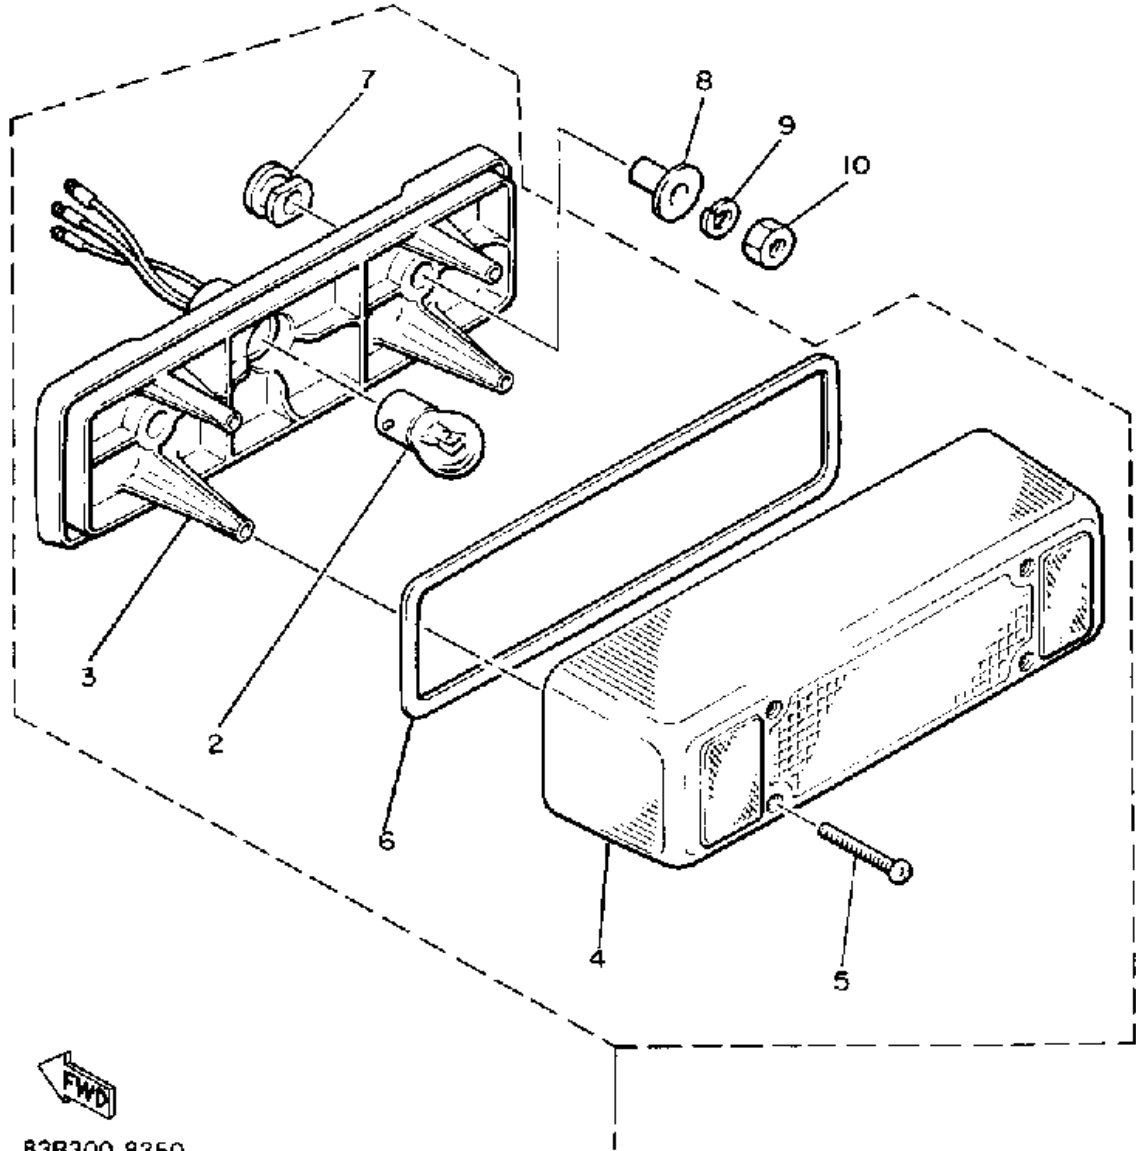

TAILLIGHT

83R300-8350

Ref. No.	Part Number	Description	Qty	Remarks
1	8K4-84710-00-00	TAILLIGHT UNIT ASSEMBLY ..	1	
2	137-84714-61-00	. BULB, TL 12V23/8W (J50-83311-00)	1	
3	8K4-84711-00-00	. BASE, TAILLIGHT	1	
4	8K4-84721-00-00	. LENS, TAILLIGHT	1	
5	97780-40130-00	. SCREW, PANHEAD TAPPING (97701-40130-00)	4	
6	87M-84723-00-00	. GASKET, TAIL LENS	1	
7	8K4-84718-00-00	. GROMMET	2	
8	90387-066N1-00	COLLAR	2	
9	92995-06100-00	WASHER, SPRING	2	
10	95380-06600-00	NUT	2	

Property of www.SmallEngineDiscount.com - Not for Resale