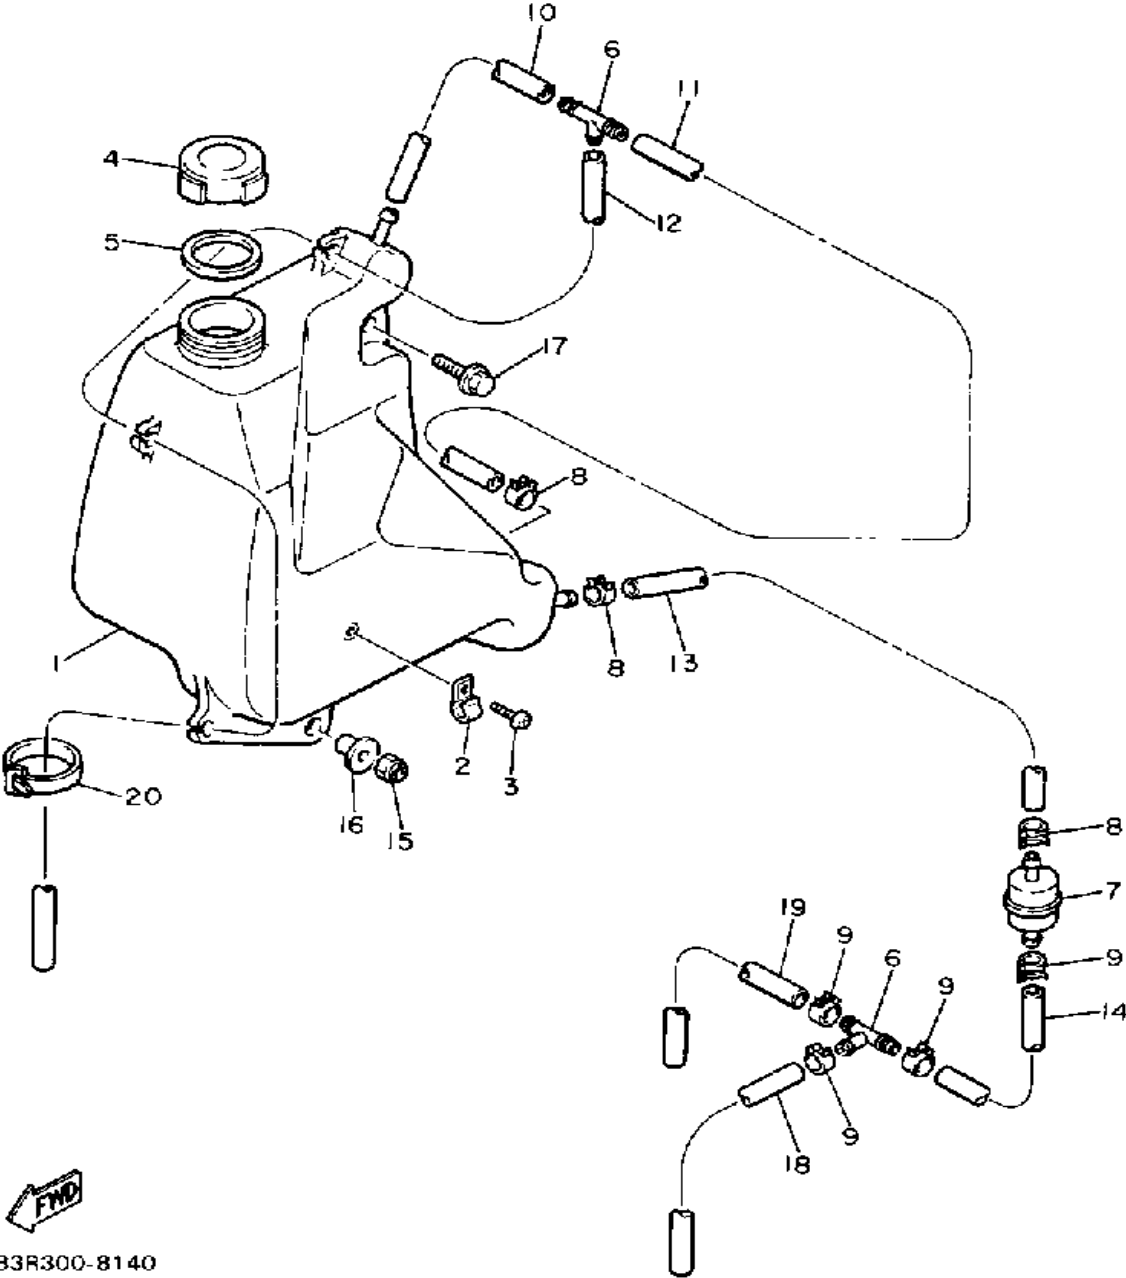

OIL TANK

83R300-8140

Ref. No.	Part Number	Description	Qty	Remarks
1	83R-21751-00-00	TANK, OIL	1	
2	90465-08277-00	CLAMP	1	
3	98903-06010-00	SCREW, BIND	1	
4	863-21771-00-00	BODY, CAP	1	
5	90430-31003-00	GASKET	1	
6	801-24376-00-00	PIPE, JOINT 1	2	
7	8G8-13410-00-00	STRAINER HOUSING ASSEMBLY	1	
8	90467-11044-00	CLIP	3	
9	90467-09026-00	CLIP	4	
10	90446-09078-00	HOSE	1	
11	90446-09281-00	HOSE	1	
12	90446-09013-00	HOSE (90446-09079)	1	
13	90446-11260-00	HOSE	1	
14	90446-09280-00	HOSE	1	
15	95601-06100-00	NUT, U	1	
16	90387-087L0-00	COLLAR	1	
17	95811-06016-00	BOLT, FLANGE (95822-06016) .	1	
18	90446-09283-00	HOSE	1	
19	90446-09282-00	HOSE	1	
20	80L-26397-00-00	BAND	1	

Property of www.SmallEngineDiscount.com - Not for Resale