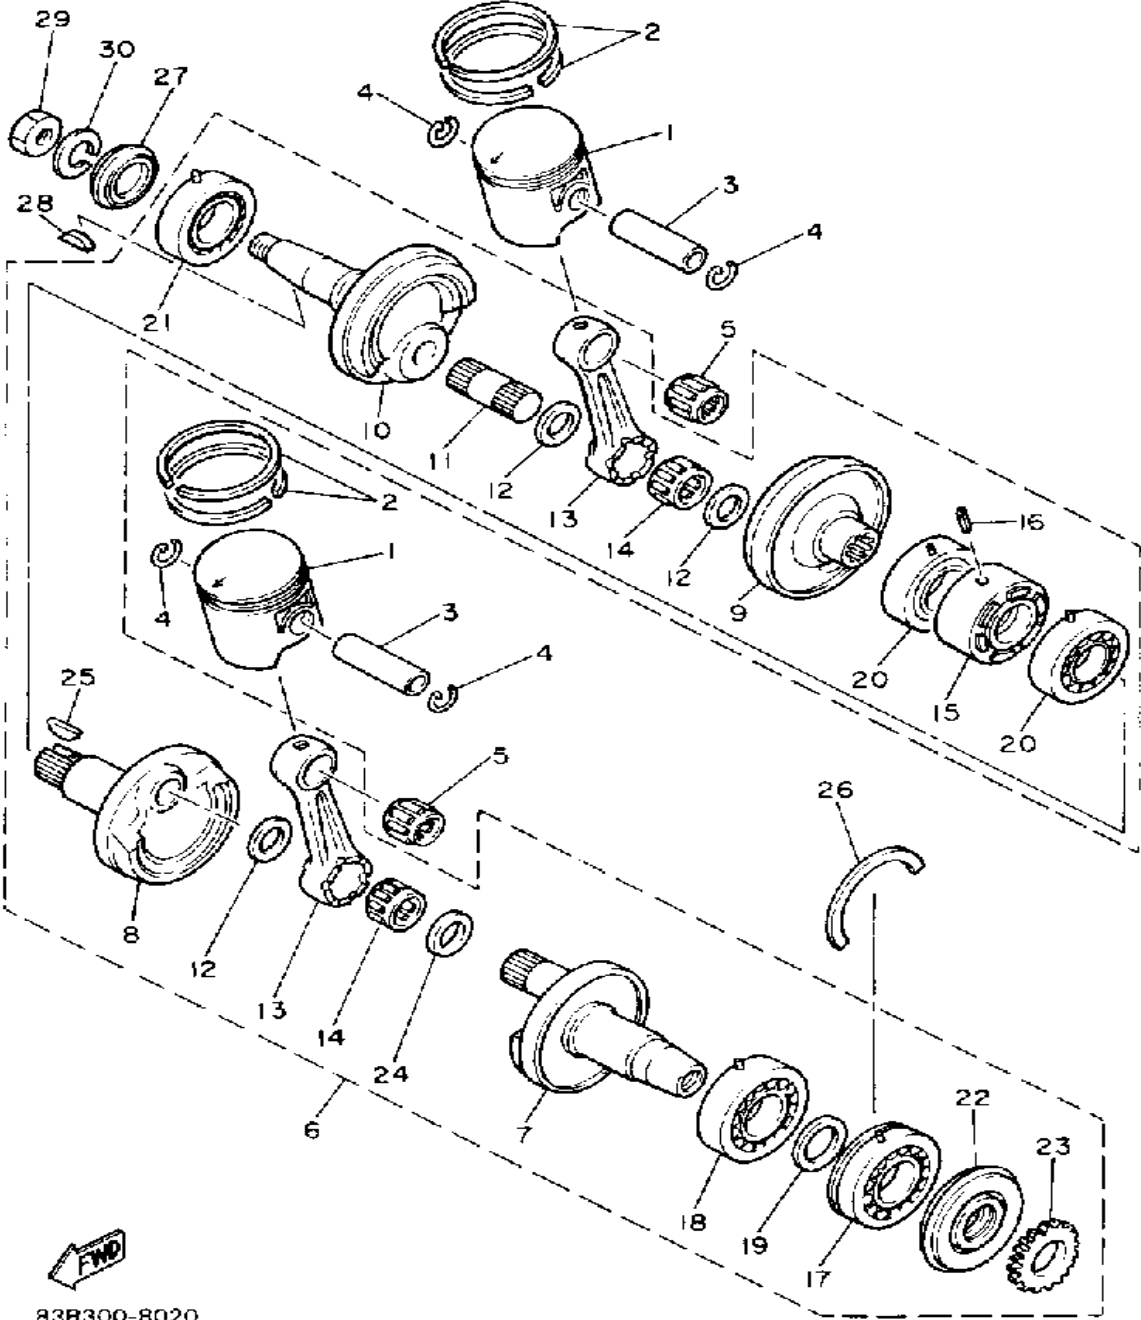

# CRANKSHAFT - PISTON

83R300-8020

Ref. No.	Part Number	Description	Qty	Remarks
1	8R6-11631-00-95	PISTON (STD)	2	U.R.
	8R6-11635-00-00	PISTON (0.25MM O/S)	2	ALT. PART
	8R6-11636-00-00	PISTON (0.50MM O/S)	1	ALT. PART
2	8R6-11601-00-00	PISTON RING SET (STD)	2	U.R.
	8R6-11601-10-00	PISTON RING SET (0.25MM O/S)	2	ALT. PART
	8R6-11601-20-00	PISTON RING SET (0.50MM O/S)	2	ALT. PART
3	8H8-11633-00-00	PIN, PISTON	2	
4	93450-21053-00	CIRCLIP	4	
5	93310-320G0-00	BEARING	2	
6	83R-11400-00-00	CRANKSHAFT ASSEMBLY	1	
7	83R-11412-00-00	. CRANK 1	1	
8	8H8-11422-01-00	. CRANK 2	1	
9	8H8-11432-01-00	. CRANK 3	1	
10	8H8-11442-00-00	. CRANK 4	1	
11	8H0-11681-00-00	. PIN, CRANK 1	1	
	93310-524K4-00	. BEARING	2	
12	90209-24073-00	. WASHER	3	
13	8R6-11651-00-00	. ROD, CONNECTING	2	
15	8H8-11515-00-00	. SEAL, LABYRINTH 1	1	
16	91609-30010-00	. PIN, SPRING	1	
17	93306-30627-00	. BEARING	1	
18	93306-30627-00	. BEARING	1	
19	90201-34683-00	. WASHER, PLATE (90201-33299-00)	1	
20	93306-20617-00	. BEARING (B6206)	2	
21	93306-20617-00	. BEARING (B6206)	1	
22	93103-32095-00	. OIL SEAL	1	
23	8K2-13178-00-00	. GEAR, PUMP DRIVE	1	

# CRANKSHAFT - PISTON

Ref. No.	Part Number	Description	Qty	Remarks
24	8A7-11685-00-00	. WASHER, CRANK PIN .....	1	
25	90280-05014-00	. KEY, WOODRUFF .....	1	
26	93440-78069-00	CIRCLIP .....	1	
27	93103-32156-00	OIL SEAL .....	1	
28	90280-05014-00	KEY, WOODRUFF .....	1	
29	90170-16182-00	NUT .....	1	
30	92901-16100-00	WASHER, SPRING .....	1	