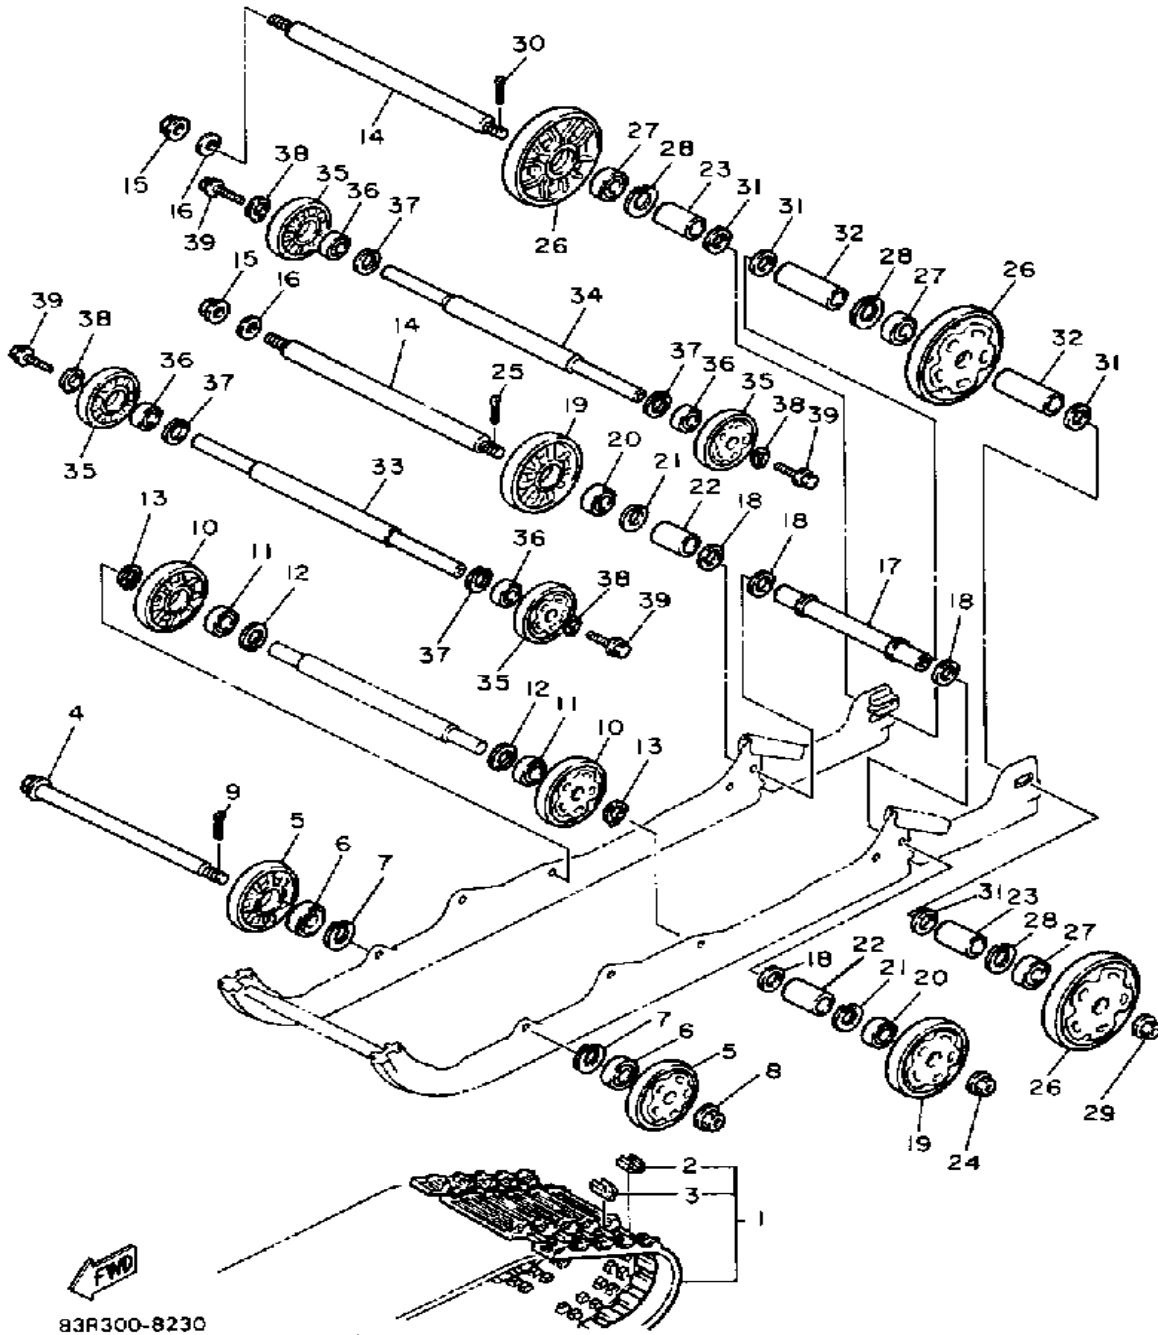

TRACK SUSPENSION 1

Ref. No.	Part Number	Description	Qty	Remarks
1	83R-47110-00-00	TRACK ASSEMBLY	1	
2	8A5-47113-00-00	. PLATE, REINFORCEMENT	62	
3	8A5-47115-00-00	. METAL, SLIDE	62	
4	83R-47487-00-00	SHAFT 5	1	
5	87M-47320-00-00	SUSPENSION WHEEL COMP.	2	
6	93306-00441-00	BEARING (89A) (B6004RS)	2	
7	99009-42500-00	CIRCLIP	2	
8	95601-14200-00	NUT, U	1	
9	91401-30030-00	PIN, COTTER	1	
10	87M-47320-00-00	SUSPENSION WHEEL COMP.	2	
11	93306-00441-00	BEARING (89A) (B6004RS)	2	
12	99009-42500-00	CIRCLIP	2	
13	99009-20400-00	CIRCLIP	2	
14	83R-47520-00-00	REAR AXLE COMP.	2	
15	95312-14600-00	NUT	2	
16	90201-144L3-00	WASHER, PLATE	2	
17	83R-47469-00-00	COLLAR 1	1	
18	90201-20279-00	WASHER, PLATE	4	
19	8U7-47320-00-00	SUSPENSION WHEEL COMP.	2	
20	93306-00441-00	BEARING (89A) (B6004RS)	2	
21	99009-42500-00	CIRCLIP	2	
22	90387-203H0-00	COLLAR	2	
23	90387-200U9-00	COLLAR	2	
24	90185-14142-00	NUT, SELF-LOCKING	1	
25	91401-30030-00	PIN, COTTER	1	
26	8K2-47530-00-00	GUIDE WHEEL COMP.	3	
27	93306-20417-00	BEARING (B62042RS)	3	
28	99009-47500-00	CIRCLIP	3	
29	90185-14142-00	NUT, SELF-LOCKING	1	

CONTINUED ON NEXT FRAME ►

Property of www.SmallEngineDiscount.com - Not for Resale