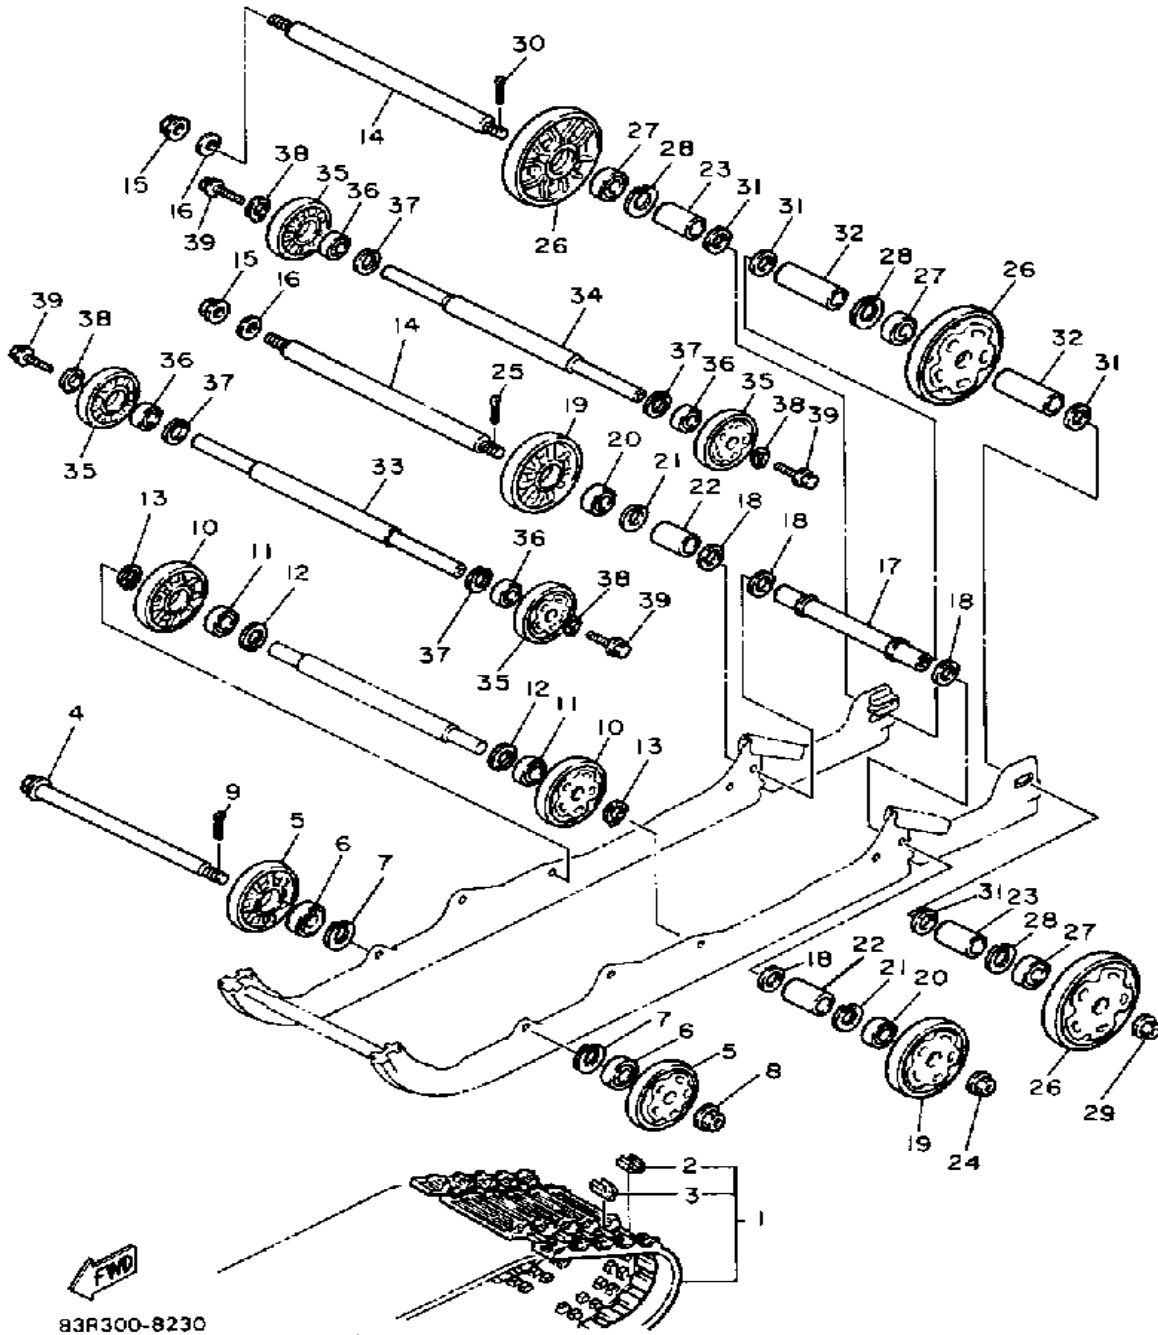

TRACK SUSPENSION 1

Ref. No.	Part Number	Description	Qty	Remarks
30	91401-30030-00	PIN, COTTER	1	
31	90201-20279-00	WASHER, PLATE	4	
32	90387-205T6-00	COLLAR	2	
33	83R-47461-00-00	IDLER	1	
34	87R-47488-00-00	SHAFT 6	1	
35	8H8-47320-00-00	SUSPENSION WHEEL COMP. .	4	
36	93306-00441-00	BEARING (89A) (B6004RS) ...	4	
37	99009-42500-00	CIRCLIP	4	
38	99009-20400-00	CIRCLIP	4	
39	95816-08020-00	BOLT, FLANGE	4	

Property of www.SmallEngineDiscount.com - Not for Resale