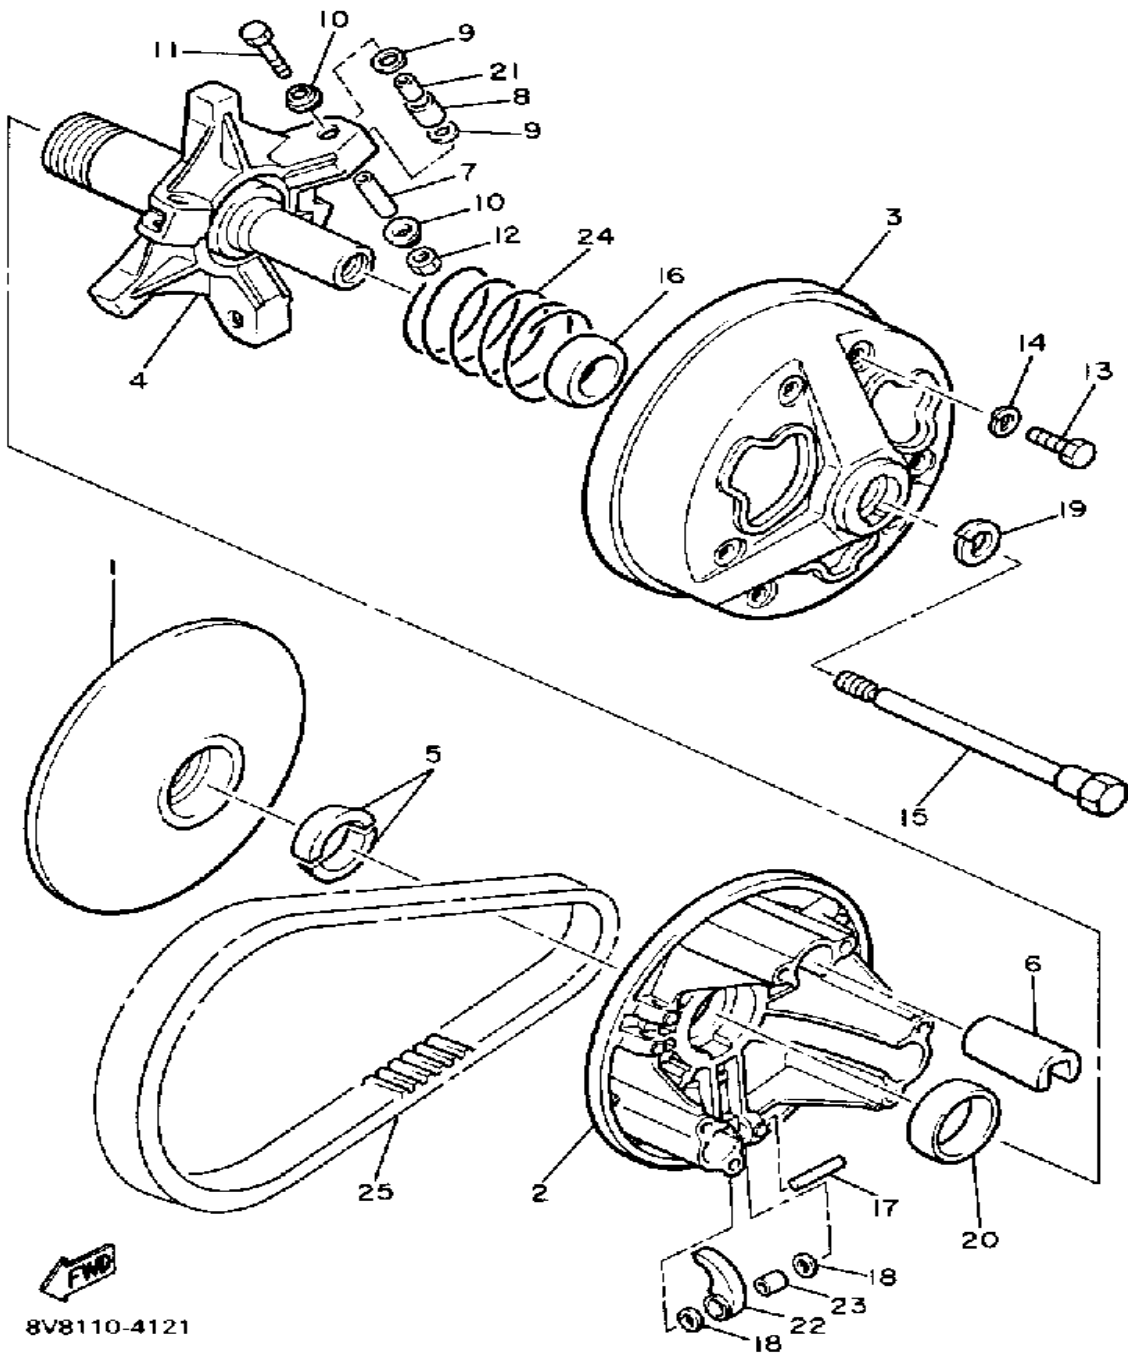

PRIMARY SHEAVE

8V8110-4121

Ref. No.	Part Number	Description	Qty	Remarks
1	82M-17611-00-00	SHEAVE, PRI FIXEDFIXED	1	
2	83R-17621-00-00	SHEAVE, PRI SLIDINGSLIDING	1	
3	8V0-17631-00-00	CAP	1	
4	82M-17640-01-00	SPIDER, COMPLETE	1	
5	8V0-17639-00-00	STOPPER	2	
6	88X-17653-00-00	SLIDER	3	
7	90387-086G4-00	COLLAR	3	
8	90387-096J5-00	COLLAR	3	
9	90202-08205-00	WASHER, PLATE	6	
10	90208-05036-00	WASHER, CONICAL SPR	6	
11	97022-05035-00	BOLT	3	
12	95612-05100-00	NUT, U	3	
13	97012-06030-00	BOLT	6	
14	92995-06100-00	WASHER, SPRING	6	
15	8V0-17647-00-00	BOLT (L=156.5MM)	1	
16	90389-28032-00	BUSH	1	
17	93607-44190-00	PIN, DOWEL	3	
18	90201-077F5-00	WASHER, PLATE	6	
19	92901-16100-00	WASHER, SPRING	1	
20	90389-40030-00	BUSH	1	
21	90386-08153-00	ROLLER BUSH VESPEL	3	
22	83R-W176A-00-00	WEIGHT, WITH BUSH	3	
23	90386-07152-00	BUSH	3	
24	90501-527E3-00	SPRING, COMPRESSION	1	
25	83R-17601-19-00	PRIMARY SHEAVE ASSEMBLY (83R-17601-09)	1	MARKED W/+
	89X-00000-50-00	CLUTCH TUNE-UP KIT (K)	1	MARKED W/+
	8F2-17641-01-00	V-BELT	1	

Property of www.SmallEngineDiscount.com - Not for Resale