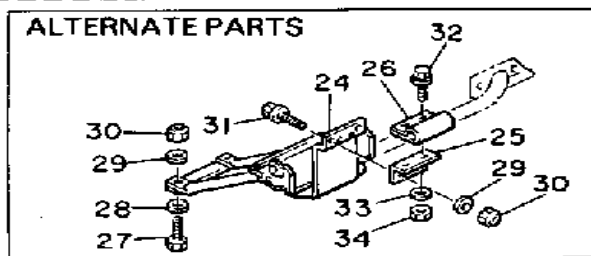

Ref. No.	Part Number	Description	Qty	Remarks
1	83R-21910-00-00	FRAME	1	
2	81E-21945-00-00	. BRACKET, TOOL BOX FITTING	1	
3	4J2-82131-01-00	. BAND, BATTERY	1	
4	83R-21955-00-00	. BRACKET, TOOL BOX FITTING	1	
5	83R-21912-00-00	. PANEL, SUB FRAME 1	1	
6	83R-2196T-00-00	. TRIM 1	2	
7	90463-06059-00	. CLAMP	2	
8	90462-05061-00	. CLAMP	1	
9	90267-48060-00	. RIVET, BLIND	10	
10	90267-48051-00	. RIVET, BLIND	10	
11	90267-48141-00	. RIVET, BLIND	39	
12	90201-04325-00	. WASHER, PLATE	22	
13	83R-7717G-01-00	TAPE 3	1	
14	90338-44093-00	PLUG	1	
15	90480-15061-00	GROMMET	1	
16	83R-2199F-00-00	SHIELD, NOISE	1	
17	83R-2199J-00-00	SHIELD, NOISE 2	1	
18	83R-77354-00-00	EMBLEM 4	2	
19	82M-7717E-00-00	TAPE 1	1	
20	83R-7717E-00-00	TAPE 1	2	
21	83R-7717F-00-00	TAPE 2	2	
22	95811-06012-00	BOLT, FLANGE	4	
23	90465-08135-00	CLAMP	2	
24	83R-2199G-00-00	BRACKET, BATTERY	1	
25	83R-82128-00-00	BRACKET, BATTERY	1	
26	83R-82158-00-00	BRACKET, BATTERY 2	1	
27	97016-06025-00	BOLT	2	

CONTINUED ON NEXT FRAME ►

Property of www.SmallEngineDiscount.com - Not for Resale