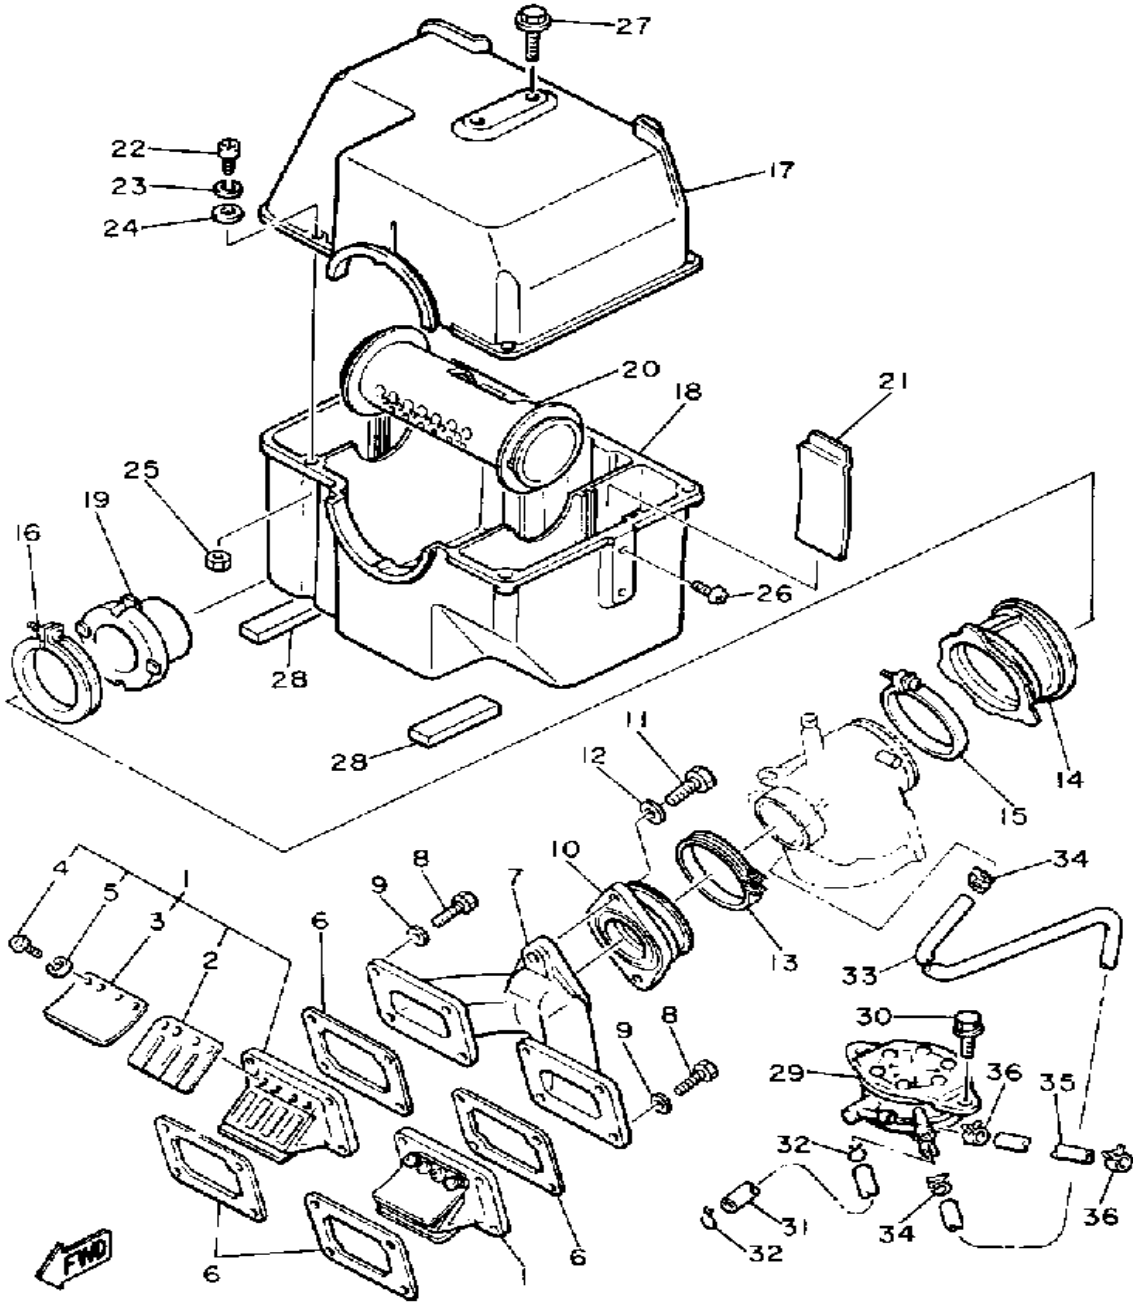

AIR CLEANER

83R300-8060

Ref. No.	Part Number	Description	Qty	Remarks
1	8AT-13610-00-00	REED VALVE ASSEMBLY	2	
2	1M1-13613-10-00	. REED, VALVE	2	
3	1M1-13616-00-00	. STOPPER, REED VALVE	2	
4	98580-03008-00	. SCREW, PAN HEAD	8	
5	92990-03100-00	. WASHER, SPRING (92901-03100)	8	
6	8Y7-13556-01-00	GASKET, MANIFOLD	4	
7	83R-13565-00-00	JOINT, CARBURETOR	1	
	8H8-14431-00-00	SILENCER, INTAKE 1	1	
8	97022-06025-00	BOLT	8	
9	92990-06600-00	WASHER, PLATE	8	
10	8G8-13555-01-00	MANIFOLD, INTAKE	1	
11	97312-08025-00	BOLT (97012-08025)	2	
12	92990-08600-00	WASHER, PLATE	2	
13	86M-13575-00-00	BAND	1	
14	83R-14453-00-00	JOINT, AIR CLEANER 1	1	
15	90460-68230-00	CLAMP, HOSE	1	
16	90460-99151-00	CLAMP, HOSE	1	
18	8H8-14441-00-00	SILENCER, INTAKE 2	1	
19	83R-14465-00-00	PIPE	1	
20	8H8-14466-00-00	PIPE	1	
21	8H8-14477-00-00	PLATE	2	
22	98580-05016-00	SCREW, PAN HEAD	5	
23	92990-05100-00	WASHER, SPRING	5	
24	92901-05600-00	WASHER, PLATE	5	
25	95311-05700-00	NUT	5	
26	98580-06010-00	SCREW, PAN HEAD (92503-06010)	2	
27	90109-065E6-00	BOLT	2	

CONTINUED ON NEXT FRAME ➤

Property of www.SmallEngineDiscount.com - Not for Resale