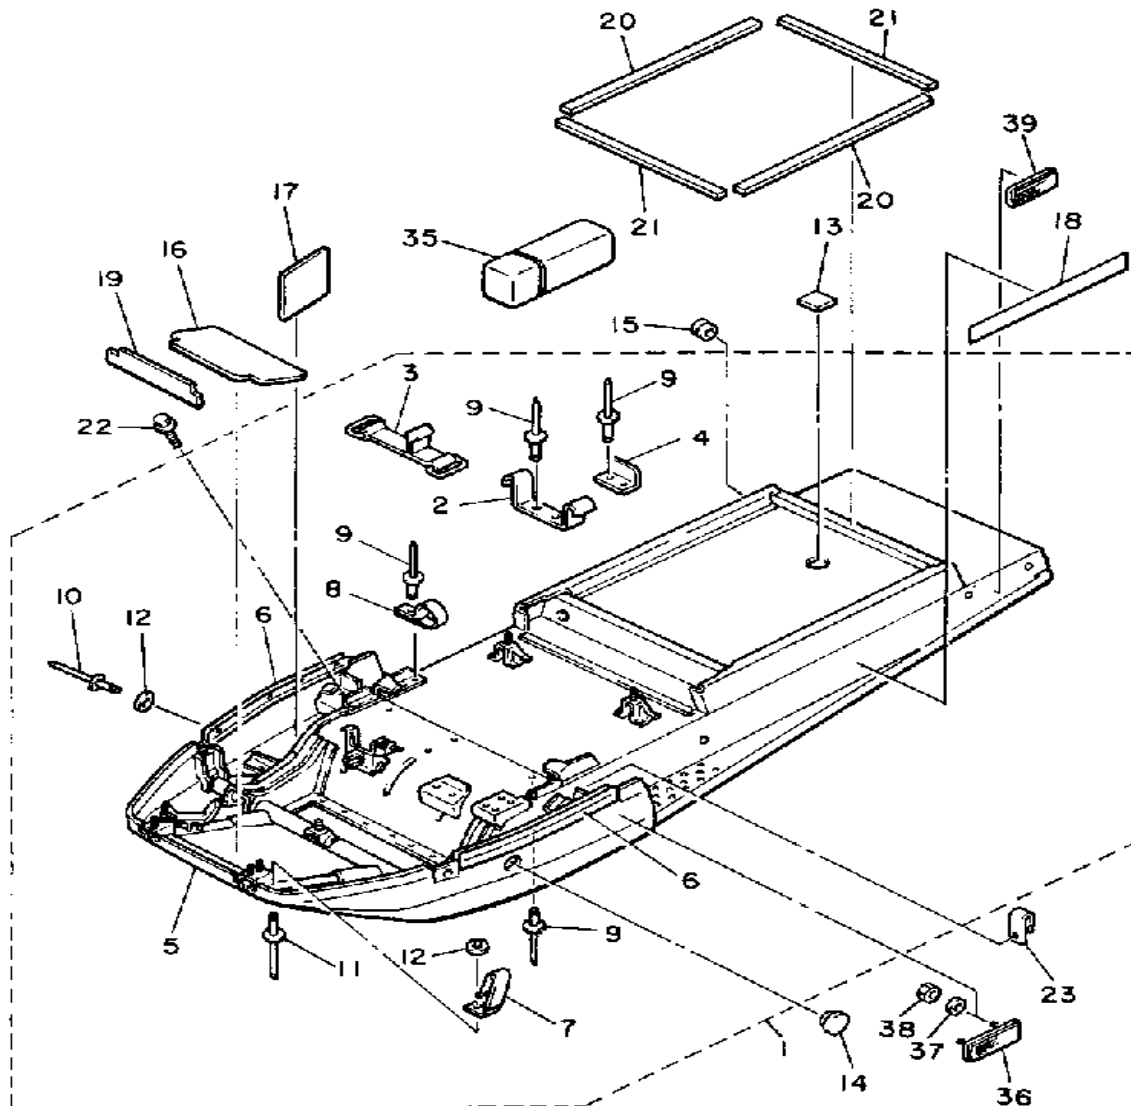

FRAME

84R100-8150