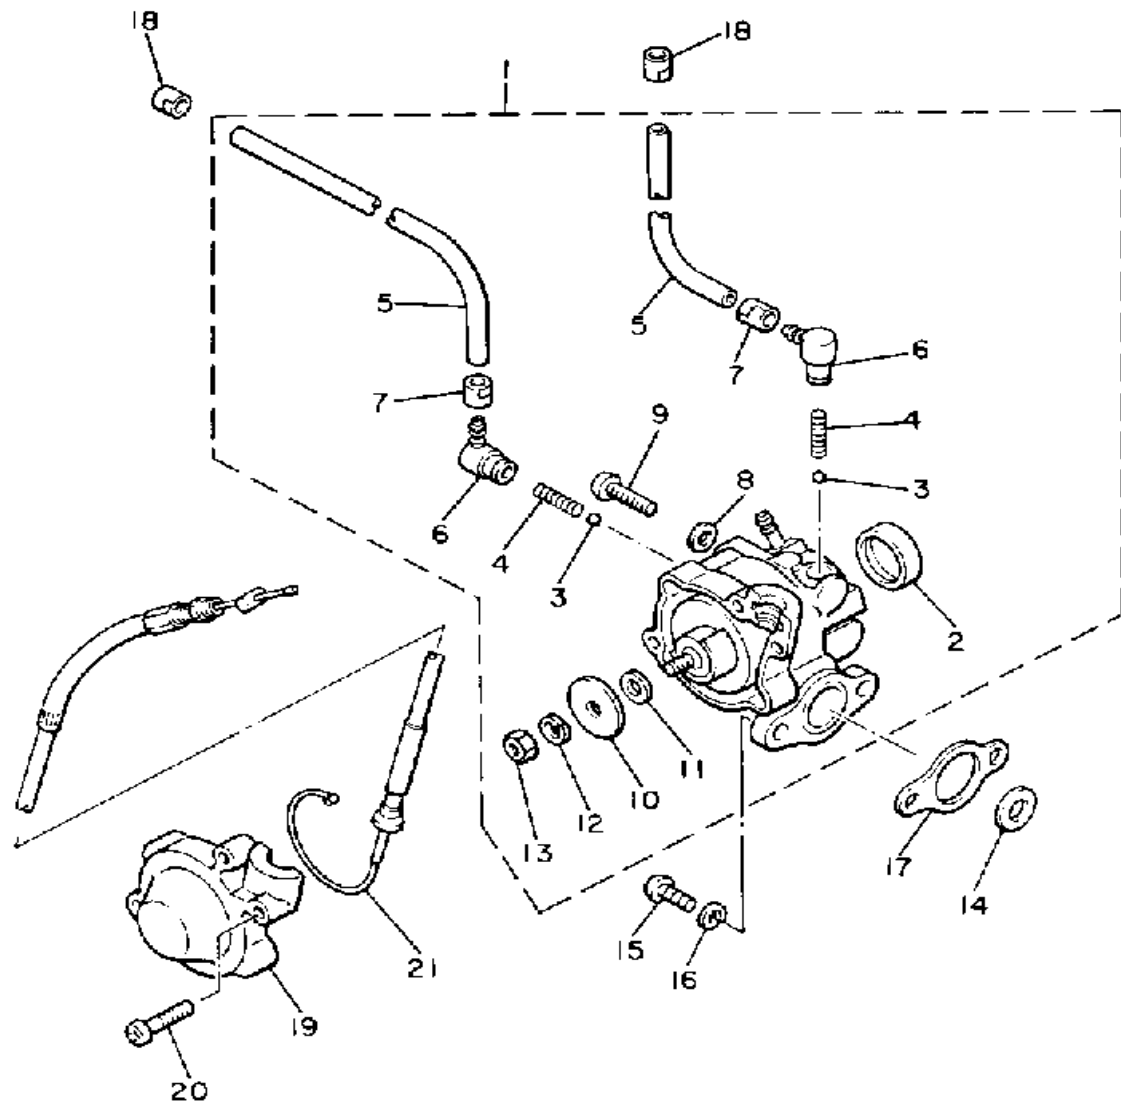

OIL PUMP

Ref. No.	Part Number	Description	Qty	Remarks
1	83R-13101-00-00	OIL PUMP ASSEMBLY	1	
2	90338-21100-00	. PLUG	1	
3	93505-32002-00	. BALL	2	
4	90501-02018-00	. SPRING, COMPRESSION	2	
5	91A30-03036-00	. HOSE	2	
6	353-13552-01-00	. NOZZLE	2	
7	90468-02025-00	. CLIP	2	
8	90430-04004-00	. GASKET	1	
9	98902-04020-00	. SCREW, BIND	1	
10	137-13138-01-00	. PLATE, ADJUSTING	1	
11	137-13137-00-03	. SHIM (0.3T)	1	U.R.
	137-13137-00-05	. SHIM (0.5T)	1	U.R.
	137-13137-00-10	. SHIM (1.0T)	1	U.R.
12	92990-05100-00	. WASHER, SPRING	1	
13	95380-05600-00	. NUT	1	
14	90201-08624-00	WASHER, PLATE	1	
15	98580-05016-00	SCREW, PAN HEAD	2	
16	92990-05100-00	WASHER, SPRING	2	
17	3MT-13116-00-00	GASKET, PUMP CASE (8Y0-13116-00)	1	
18	90468-02025-00	CLIP	2	
19	8A5-13146-01-00	COVER, ADJUST PULLEY	1	
20	98506-04018-00	SCREW, PAN HEAD	3	
21	8L8-26320-02-00	PUMP CABLE ASSEMBLY	1	

83R300-8040

Property of www.SmallEngineDiscount.com - Not for Resale