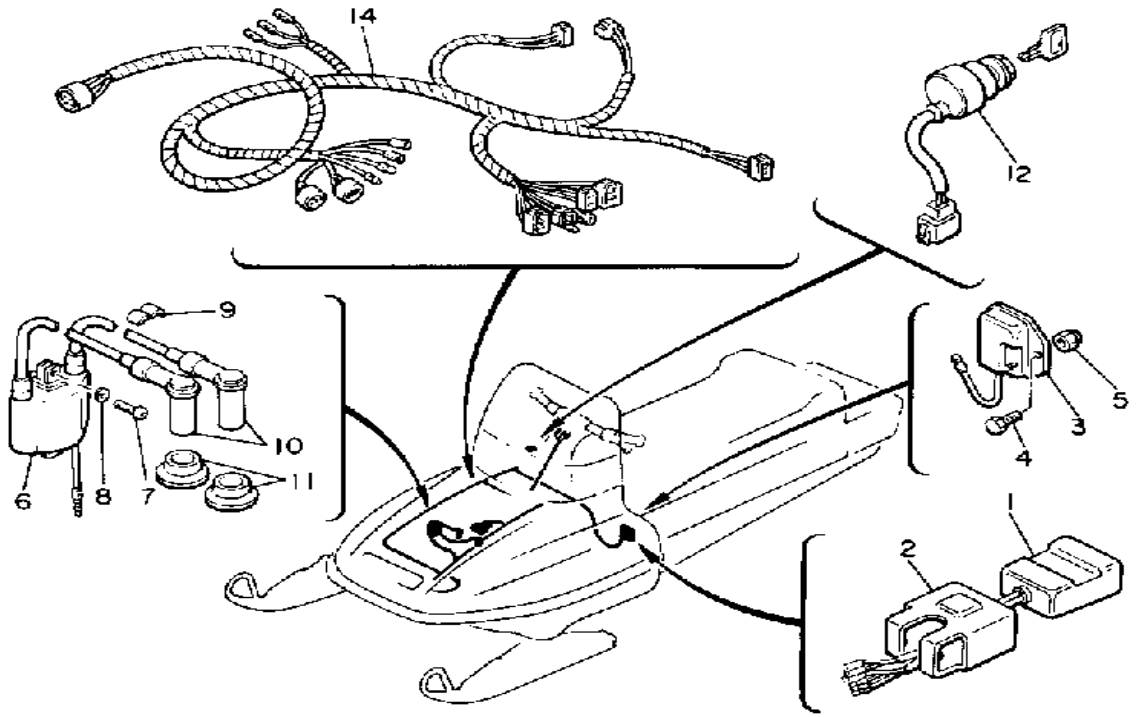

ELECTRICAL 1

84R100-8360

Ref. No.	Part Number	Description	Qty	Remarks
1	81E-85540-M0-00	C.D.I. UNIT ASSEMBLY	1	
2	2A7-85546-00-00	BAND	1	
3	82M-81910-A0-00	VOLTAGE REGULATOR ASSEMBLY	1	
4	97003-06014-00	BOLT, FLANGE	1	
5	95701-06300-00	NUT, NYLON	1	
6	85T-82310-00-00	IGNITION COIL ASSEMBLY ...	1	
7	98580-06020-00	SCREW	2	
8	92995-06100-00	WASHER, SPRING	2	
9	861-82361-00-00	CLAMP, CORD	1	
10	8K1-82370-20-00	PLUG CAP ASSEMBLY (WITH RESISTOR)	2	
11	8G5-82372-00-00	SEAL, PLUG CAP	2	
12	8K4-82508-20-00	MAIN SWITCH ASSEMBLY ...	1	
13	8K1-82508-20-00	MAIN SWITCH ASSEMBLY ...	1	ALT. PART
14	84R-82590-20-00	WIRE HARNESS ASSEMBLY ..	1	
15	84R-82590-50-00	WIRE HARNESS ASSEMBLY ..	1	
16	BTY-YB16A-LA-20	BATTERY ASSEMBLY	1	
17	118-82141-09-00	LABEL, BATTERY	1	
18	90445-084E3-00	HOSE	1	
19	90480-12067-00	GROMMET	1	
20	2J2-82150-10-00	FUSE HOLDER ASSEMBLY ...	1	
21	682-82151-00-00	. FUSE (20A)	2	
22	1Y8-81970-60-00	RECTIFIER ASSEMBLY	1	
23	97313-06016-00	BOLT, HEXAGON	1	
24	92995-06100-00	WASHER, SPRING	1	
25	95380-06600-00	NUT	1	
26	8J9-81940-10-00	STARTER RELAY ASSEMBLY .	1	
27	92995-06100-00	WASHER, SPRING	1	

CONTINUED ON NEXT FRAME ►

Property of www.SmallEngineDiscount.com - Not for Resale