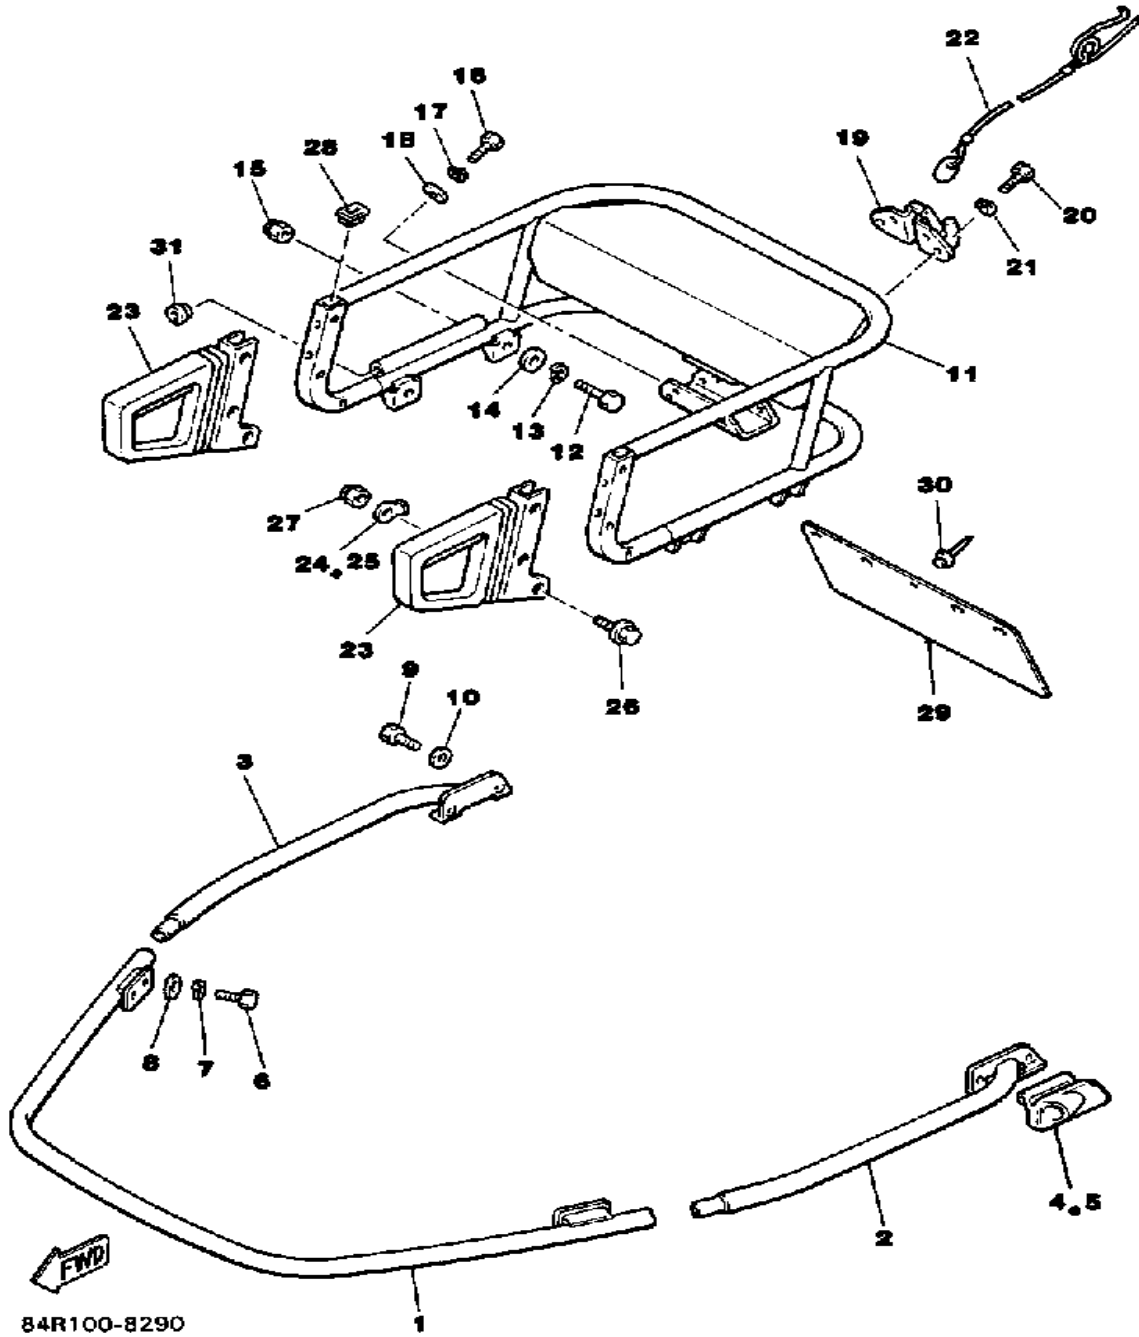

BUMPER

Ref. No.	Part Number	Description	Qty	Remarks
1	83R-77511-01-00	BUMPER, FRONT 1	1	
2	83R-77513-00-00	BUMPER, FRONT 3	1	
3	83R-77514-00-00	BUMPER, FRONT 4	1	
4	83R-77523-00-00	END, BUMPER	1	
5	83R-77524-00-00	END, BUMPER	1	
6	97312-08025-00	BOLT (97012-08025)	4	
7	92990-08100-00	WASHER	4	
8	92990-08600-00	WASHER, PLATE	4	
9	97011-06016-00	BOLT	4	
10	90201-06M02-00	WASHER, PLATE	4	
11	83R-77540-00-00	REAR BUMPER COMP.	1	
12	97026-08014-00	BOLT	4	
13	92906-08100-00	WASHER, SPRING	4	
14	92906-08600-00	WASHER	4	
15	95306-08800-00	NUT (CROWN)	4	
16	97006-08020-00	BOLT	4	
17	92906-08100-00	WASHER, SPRING	4	
18	92906-08600-00	WASHER	4	
19	86D-77591-00-00	BRACKET, HITCH 1	1	
20	97006-08020-00	BOLT	4	
21	92906-08100-00	WASHER, SPRING	4	
22	8U1-77157-00-00	PIN, HINGE	1	
23	8X0-77571-00-00	GRIP, ASSIST 1	2	
24	8X0-77525-00-00	WASHER 1	1	
25	8X0-77526-00-00	WASHER 2	1	
26	95806-08040-00	BOLT, FLANGE	6	
27	90176-08063-00	NUT, CROWN	6	
28	8X1-77517-00-00	CAP	2	
29	83R-77595-00-00	FLAP	1	

CONTINUED ON NEXT FRAME ➤

Property of www.SmallEngineDiscount.com - Not for Resale