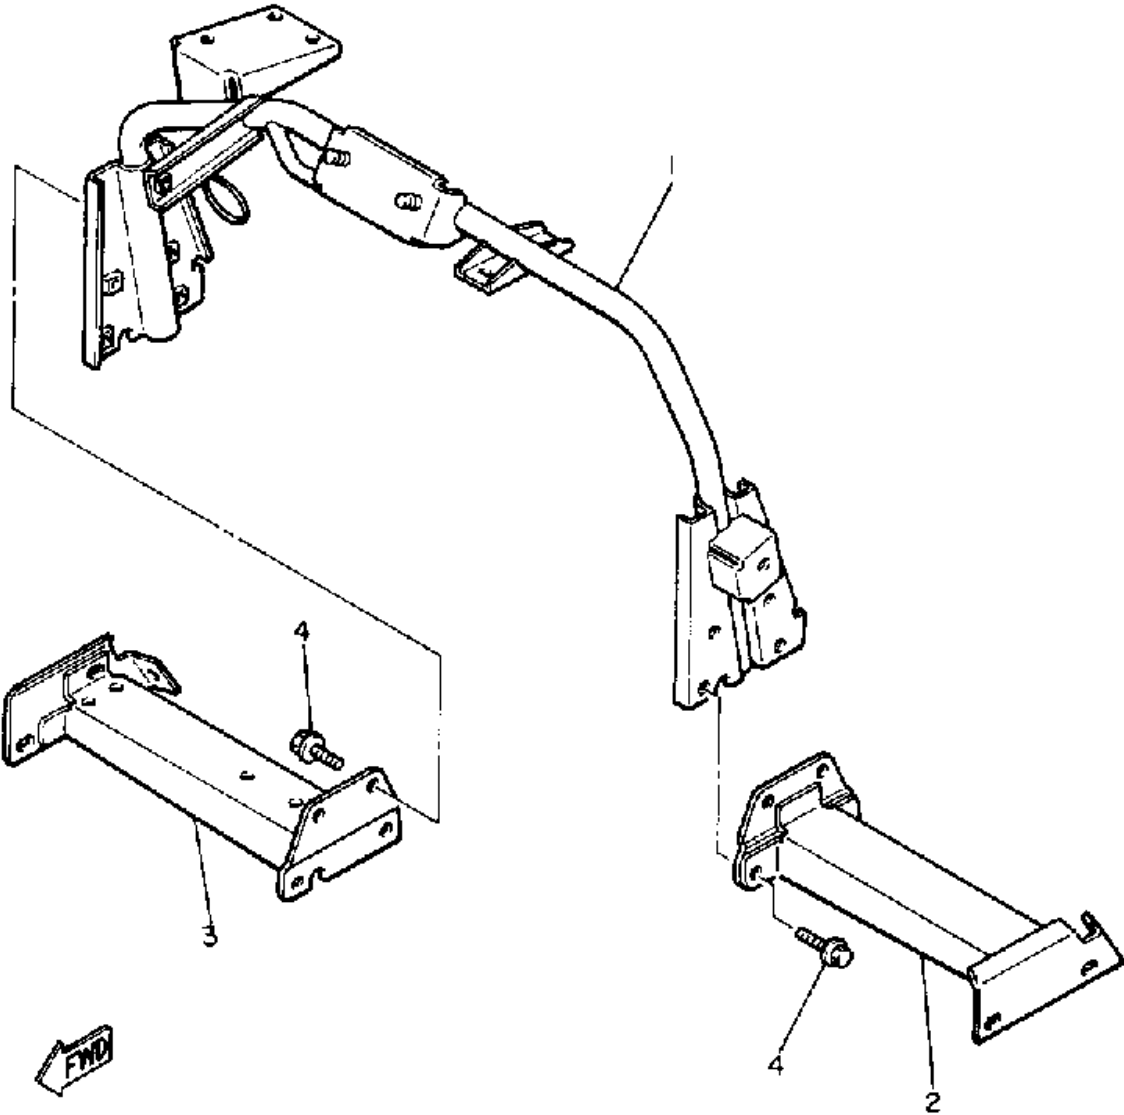

STEERING GATE

Ref. No.	Part Number	Description	Qty	Remarks
1	83R-23870-00-00	STEERING GATE COMP.	1	
2	83R-23883-01-00	BRACKET 3	1	
3	83R-23884-00-00	BRACKET 4	1	
4	95811-08016-00	BOLT, FLANGE	8	

Property of www.SmallEngineDiscount.com - Not for Resale