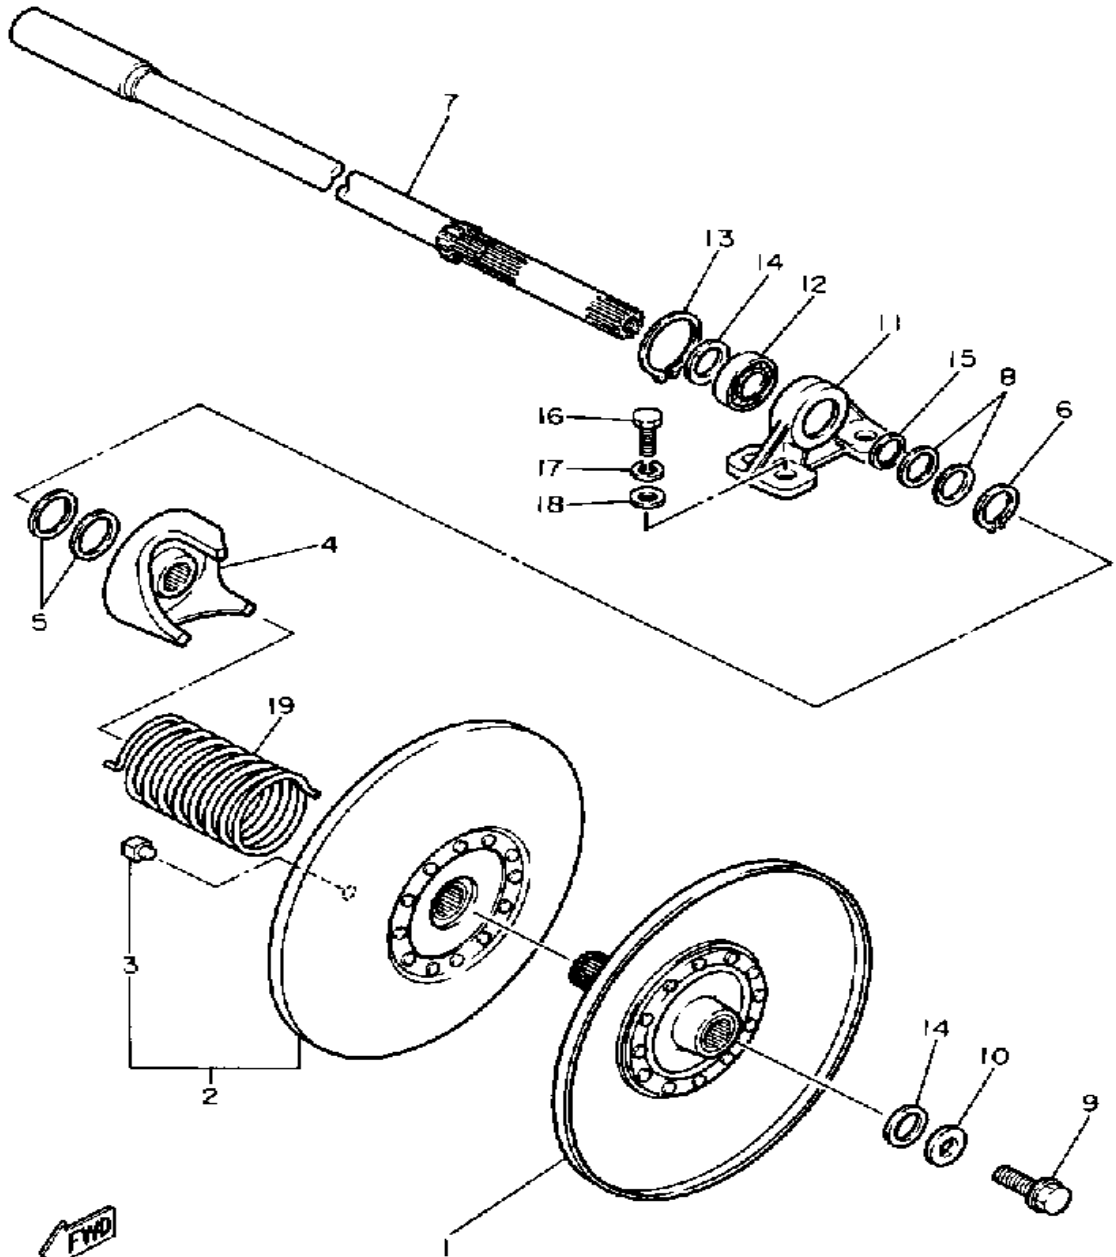

SECONDARY SHEAVE

Ref. No.	Part Number	Description	Qty	Remarks
1	83R-17660-00-00	SEC FXD SHVSHEAVE COMP	1	
2	83R-17670-00-00	SEC SLIDING SHEAVESHEAVE	1	
3	8X6-17688-00-00	. SHOE, RAMP	3	
4	8A5-17684-01-00	SEAT, SEC SPRINGSRING	1	
5	90201-34684-00	WASHER, PLATE	2	
6	93440-34170-00	CIRCLIP	1	
7	83R-17680-00-00	SHAFT, SECONDARYCOMP	1	
8	90201-251G8-00	WASHER, PLATE	2	
9	95811-10020-00	BOLT, FLANGE (95822-10020-00)	1	
10	90201-105H3-00	WASHER, PLATE	1	
11	83R-47631-00-00	HOUSING, BEARING	1	
12	93306-20582-00	BEARING (62052RSC3)	1	
13	99009-52500-00	CIRCLIP	1	
14	90201-257J2-00	WASHER, PLATE	2	
15	93410-25017-00	CIRCLIP	1	
16	97312-08025-00	BOLT (97012-08025)	4	
17	92990-08100-00	WASHER	4	
18	92990-08600-00	WASHER, PLATE	4	
19	90508-50746-00	SPRING, TORSION	1	

83R300-8120

Property of www.SmallEngineDiscount.com - Not for Resale