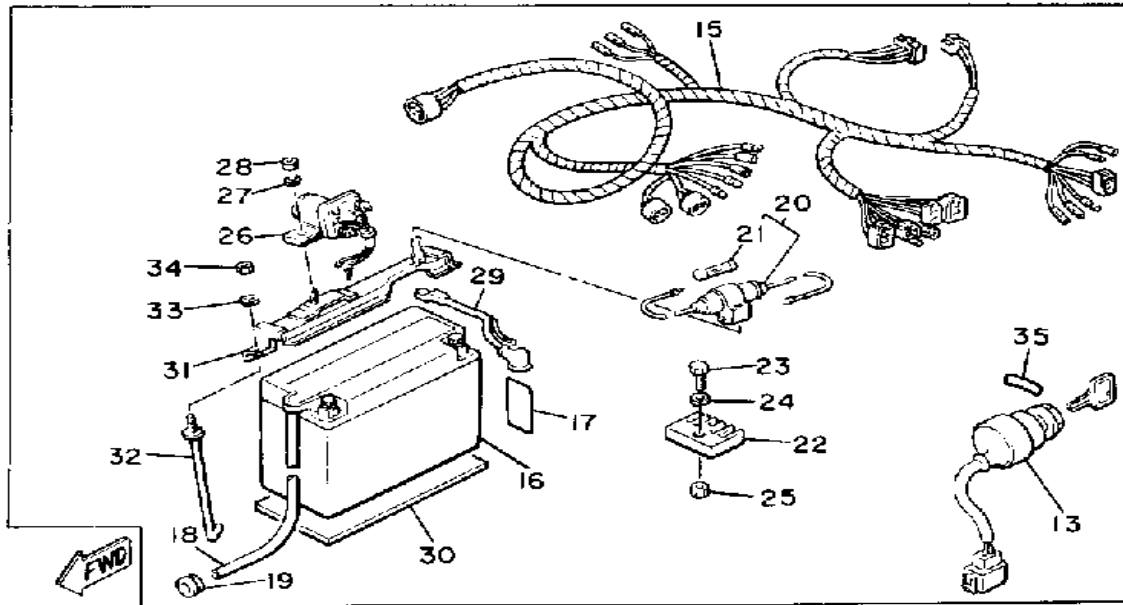

ELECTRICAL 1

84R100-8360

Ref. No.	Part Number	Description	Qty	Remarks
1	81E-85540-M0-00	C.D.I. UNIT ASSEMBLY	1	
2	2A7-85546-00-00	BAND	1	
3	82M-81910-A0-00	VOLTAGE REGULATOR ASSEMBLY	1	
4	97003-06014-00	BOLT, FLANGE	1	
5	95701-06300-00	NUT, NYLON	1	
6	85T-82310-00-00	IGNITION COIL ASSEMBLY ...	1	
7	98580-06020-00	SCREW	2	
8	92995-06100-00	WASHER, SPRING	2	
9	861-82361-00-00	CLAMP, CORD	1	
10	8K1-82370-20-00	PLUG CAP ASSEMBLY (WITH RESISTOR)	2	
11	8G5-82372-00-00	SEAL, PLUG CAP	2	
12	8K4-82508-20-00	MAIN SWITCH ASSEMBLY ...	1	
13	8K1-82508-20-00	MAIN SWITCH ASSEMBLY ...	1	ALT. PART
14	84R-82590-20-00	WIRE HARNESS ASSEMBLY ..	1	
15	84R-82590-50-00	WIRE HARNESS ASSEMBLY ..	1	
16	BTY-YB16A-LA-20	BATTERY ASSEMBLY	1	
17	118-82141-09-00	LABEL, BATTERY	1	
18	90445-084E3-00	HOSE	1	
19	90480-12067-00	GROMMET	1	
20	2J2-82150-10-00	FUSE HOLDER ASSEMBLY ...	1	
21	682-82151-00-00	. FUSE (20A)	2	
22	1Y8-81970-60-00	RECTIFIER ASSEMBLY	1	
23	97313-06016-00	BOLT, HEXAGON	1	
24	92995-06100-00	WASHER, SPRING	1	
25	95380-06600-00	NUT	1	
26	8J9-81940-10-00	STARTER RELAY ASSEMBLY .	1	
27	92995-06100-00	WASHER, SPRING	1	

CONTINUED ON NEXT FRAME ►

Property of www.SmallEngineDiscount.com - Not for Resale