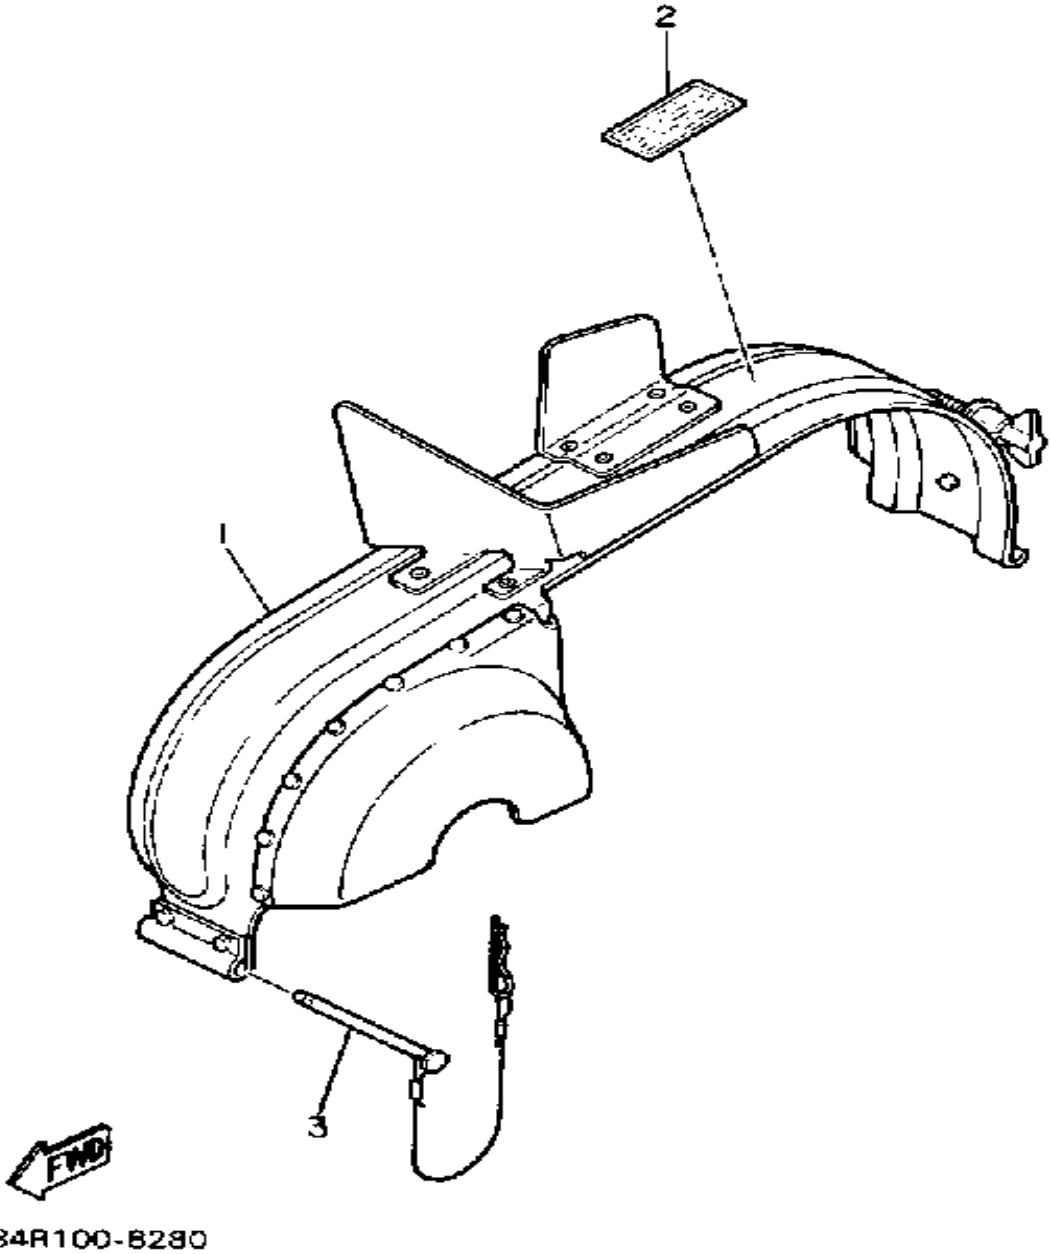

GUARD - LUGGAGE BOX

Ref. No.	Part Number	Description	Qty	Remarks
1	83R-77311-00-00	GUARD, DRIVE	1	
2	898-77762-00-00	LABEL, WARNING 2	1	
3	83R-77327-00-00	SHAFT	1	

Property of www.SmallEngineDiscount.com - Not for Resale