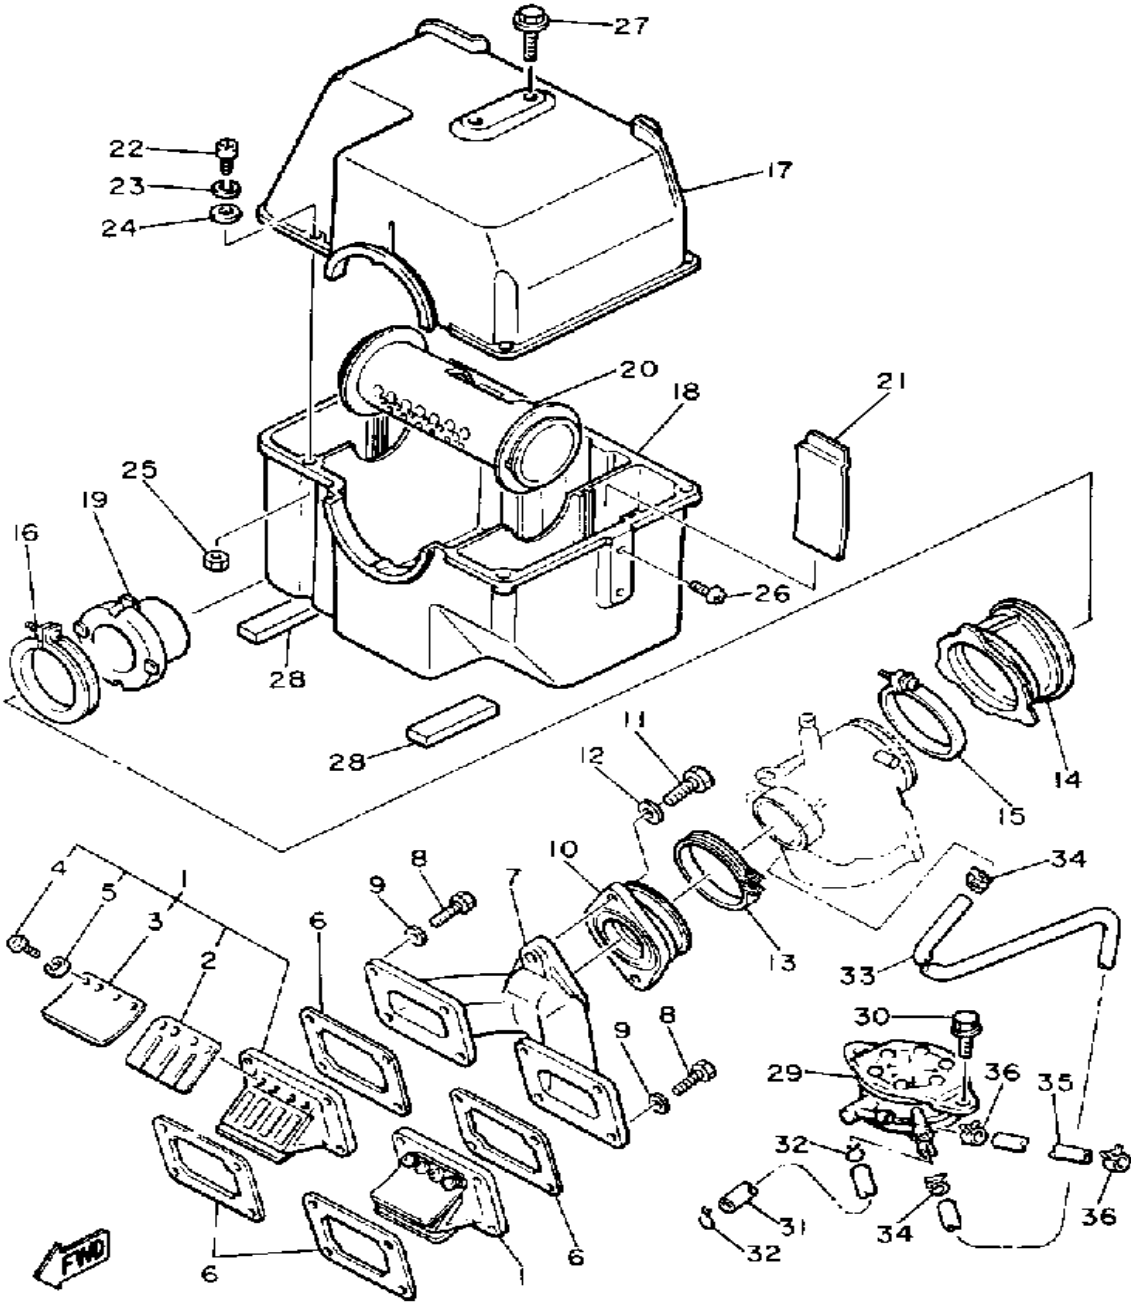

AIR CLEANER

83R300-8060

Ref. No.	Part Number	Description	Qty	Remarks
28	1KT-21717-00-00	DAMPER, SIDE COVER	2	
29	83R-24410-01-00	FUEL PUMP ASSEMBLY	1	
30	95811-06010-00	BOLT, FLANGE	2	
31	90445-10261-00	HOSE	1	
32	90467-09006-00	CLIP	2	
33	91A20-05024-00	TUBE, FLEXIBLE VINYL	1	
34	90467-09026-00	CLIP	2	
35	91A20-07014-00	TUBE, FLEXIBLE VINYL	1	
36	90467-11044-00	CLIP	2	

Property of www.SmallEngineDiscount.com - Not for Resale