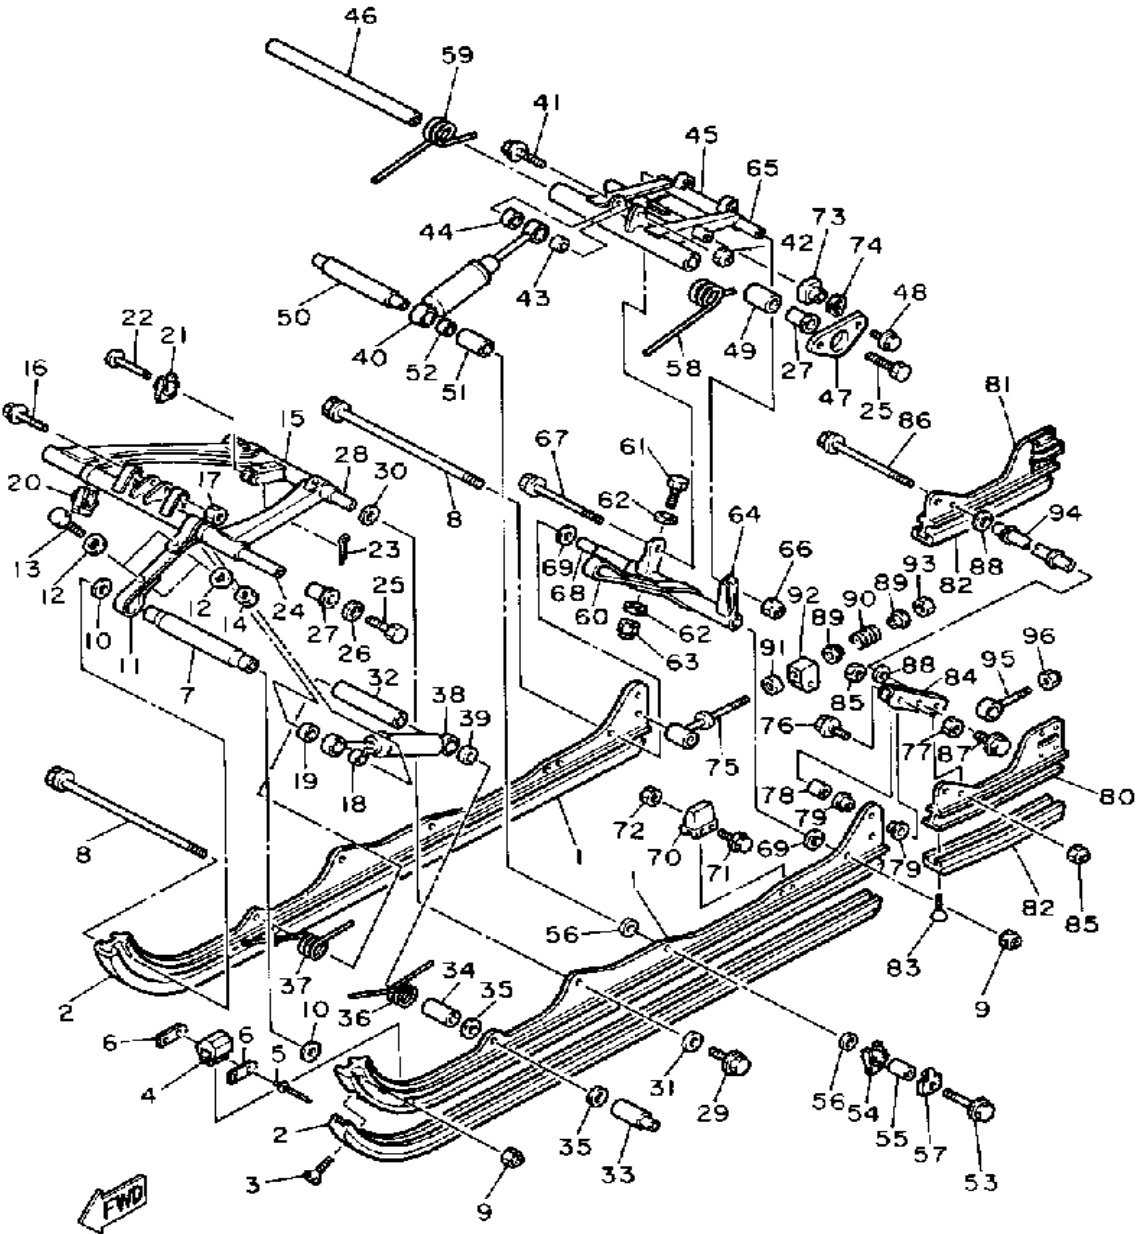

TRACK SUSPENSION 2

83R300-B240

Ref. No.	Part Number	Description	Qty	Remarks
85	95611-08200-00	NUT WASHER BSD	3	
86	90105-08483-00	BOLT, WASHER BASED	1	
87	95811-08030-00	BOLT, FLANGE	2	
88	90201-08649-00	WASHER, PLATE	2	
89	83R-23768-00-00	SEAT, SPRING 1	4	
90	90501-407E4-00	SPRING, COMPRESSION	2	
91	83R-47335-00-00	SPRING	2	
92	83R-47446-00-00	HOOK 1	2	
93	95712-12300-00	2	2	
94	83R-47478-00-00	COLLAR 2	1	
95	8K2-47479-01-00	COLLAR 3	2	
96	95701-10300-00	NUT, FLANGE (95702-10300) ..	2	

Property of www.SmallEngineDiscount.com - Not for Resale