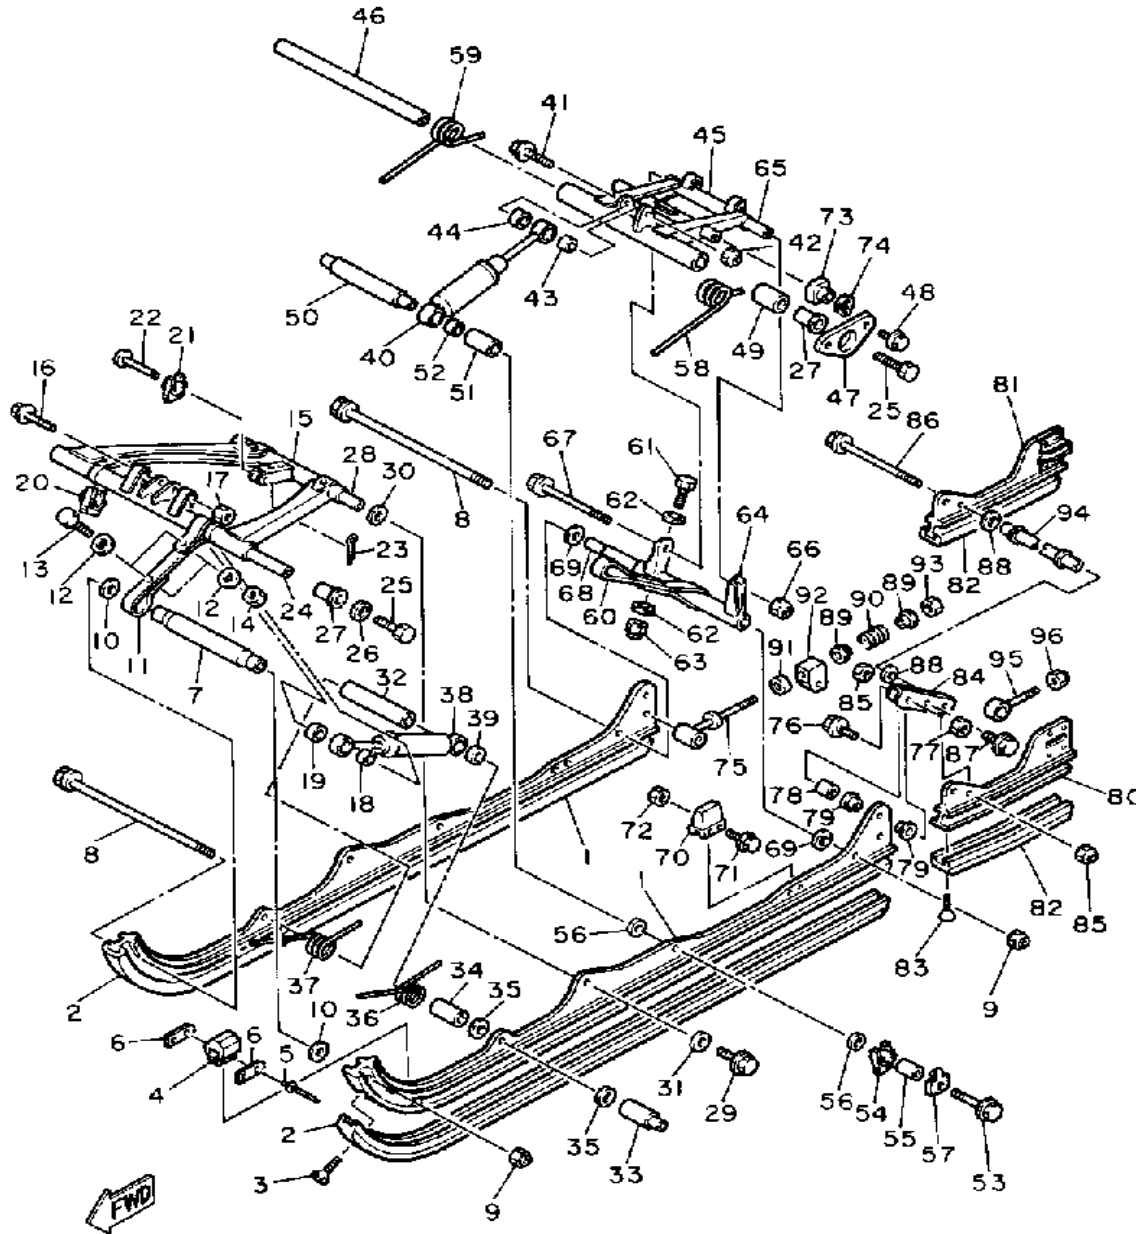

TRACK SUSPENSION 2

83R300-B240

Ref. No.	Part Number	Description	Qty	Remarks
1	83R-47411-00-00	FRAME, SLIDING 1	2	
2	83R-47421-00-XX	RUNNER, SLIDING 1 (83R-47421-10-00)	2	
3	90151-06010-00	SCREW, COUNTERSUNK	2	
4	83R-47456-00-00	DAMPER 1	2	
5	90267-48062-00	RIVET, BLIND	4	
6	8K2-47458-01-00	PLATE, DAMPER	4	
7	83R-47415-00-00	BRACKET 1	1	
8	90105-08482-00	BOLT, WASHER BASED	2	
9	95611-08200-00	NUT WASHER BSD	2	
10	92990-08600-00	WASHER, PLATE	2	
11	83R-47495-01-00	STOPPER 1	2	
12	90201-06407-00	WASHER, PLATE (90201-06747-00)	8	
13	97011-06025-00	BOLT (97001-06025)	4	
14	95701-06300-00	NUT, NYLON	4	
15	83R-47331-00-00	ARM, PIVOT 1	1	
16	95811-08040-00	BOLT, FLANGE	1	
17	95611-08200-00	NUT WASHER BSD	1	
18	90387-084R5-00	COLLAR	1	
19	90380-12161-00	BUSH, SOLID	1	
20	83R-47447-00-00	HOOK 2	2	
21	890-47447-00-00	HOOK 2	2	
22	90240-12136-00	PIN, CLEVIS	1	
23	91401-30030-00	PIN, COTTER	1	
24	83R-47465-00-00	SHAFT 1	1	
25	90109-10771-00	BOLT	4	
26	90201-10669-00	WASHER, PLATE	2	
27	90386-20155-00	BUSH	4	

CONTINUED ON NEXT FRAME ►

Property of www.SmallEngineDiscount.com - Not for Resale