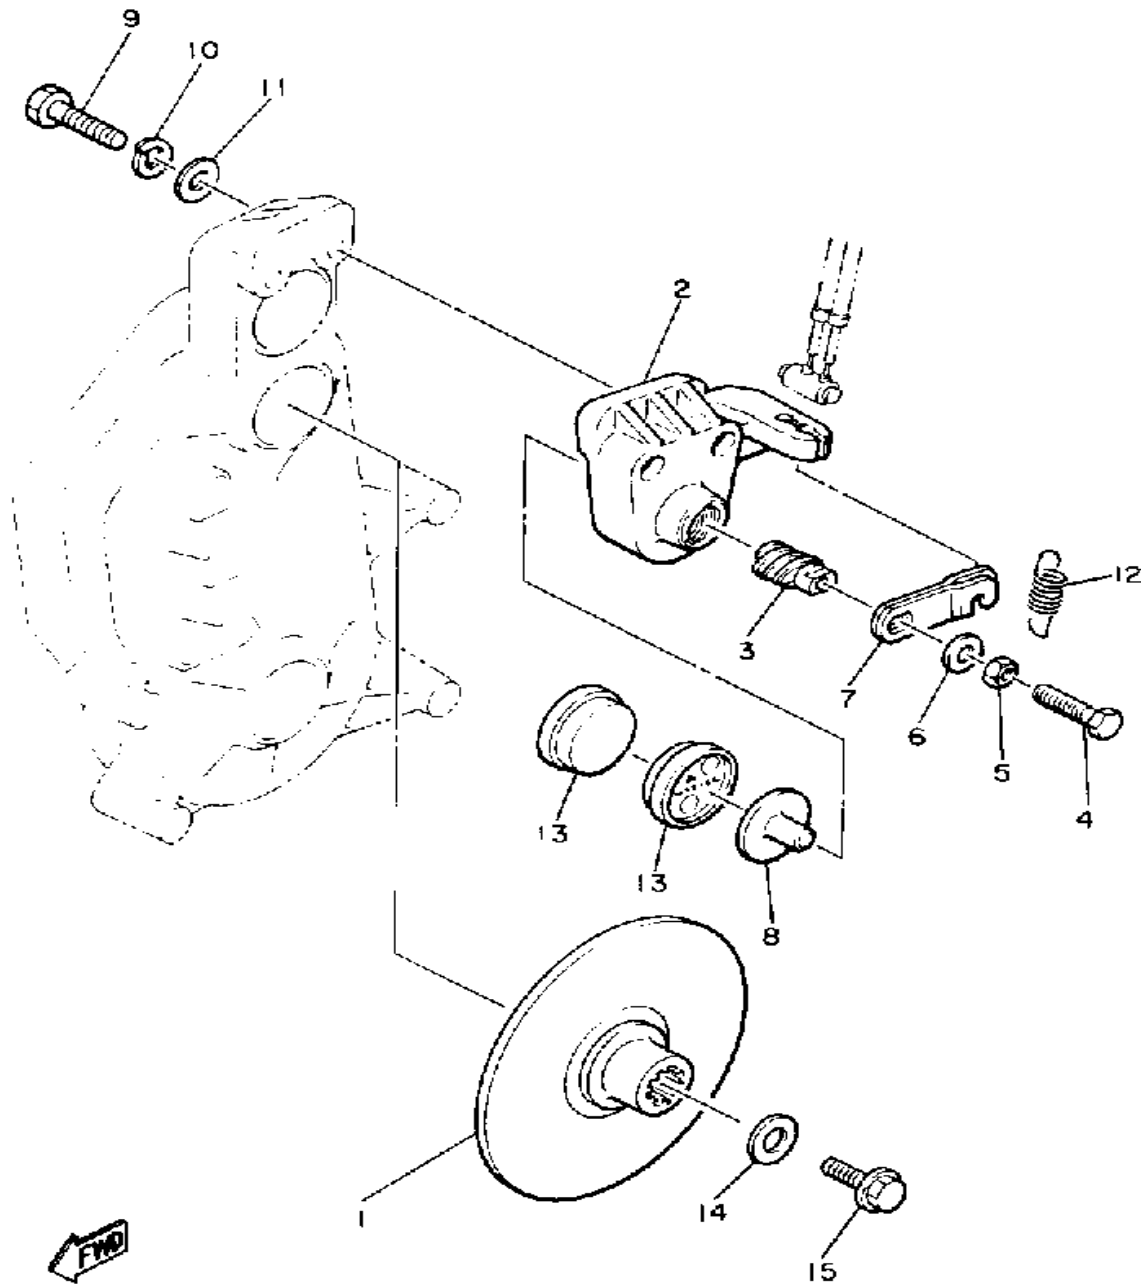

BRAKE

84R100-8210

Ref. No.	Part Number	Description	Qty	Remarks
1	83R-25831-00-00	DISC, BRAKE (RIGHT)	1	
2	84R-25731-00-00	BODY, CALIPER 1	1	
3	878-25728-00-00	CAM	1	
4	90101-08499-00	BOLT	1	
5	95303-08700-00	NUT	1	
6	92990-08600-00	WASHER, PLATE	1	
7	878-25726-00-00	LEVER, BRAKE	1	
8	878-25733-00-00	PLATE, BACK UP	1	
9	97022-10055-00	BOLT	2	
10	92990-10100-00	WASHER, SPRING	2	
11	92990-10600-00	WASHER, PLATE	2	
12	90501-23337-00	SPRING, COMPRESSION	1	
13	84X-25811-01-00	PAD, CALIPER 2	2	
14	90201-105H8-00	WASHER, PLATE	1	
15	95802-10020-00	BOLT, FLANGE	1	

Property of www.SmallEngineDiscount.com - Not for Resale