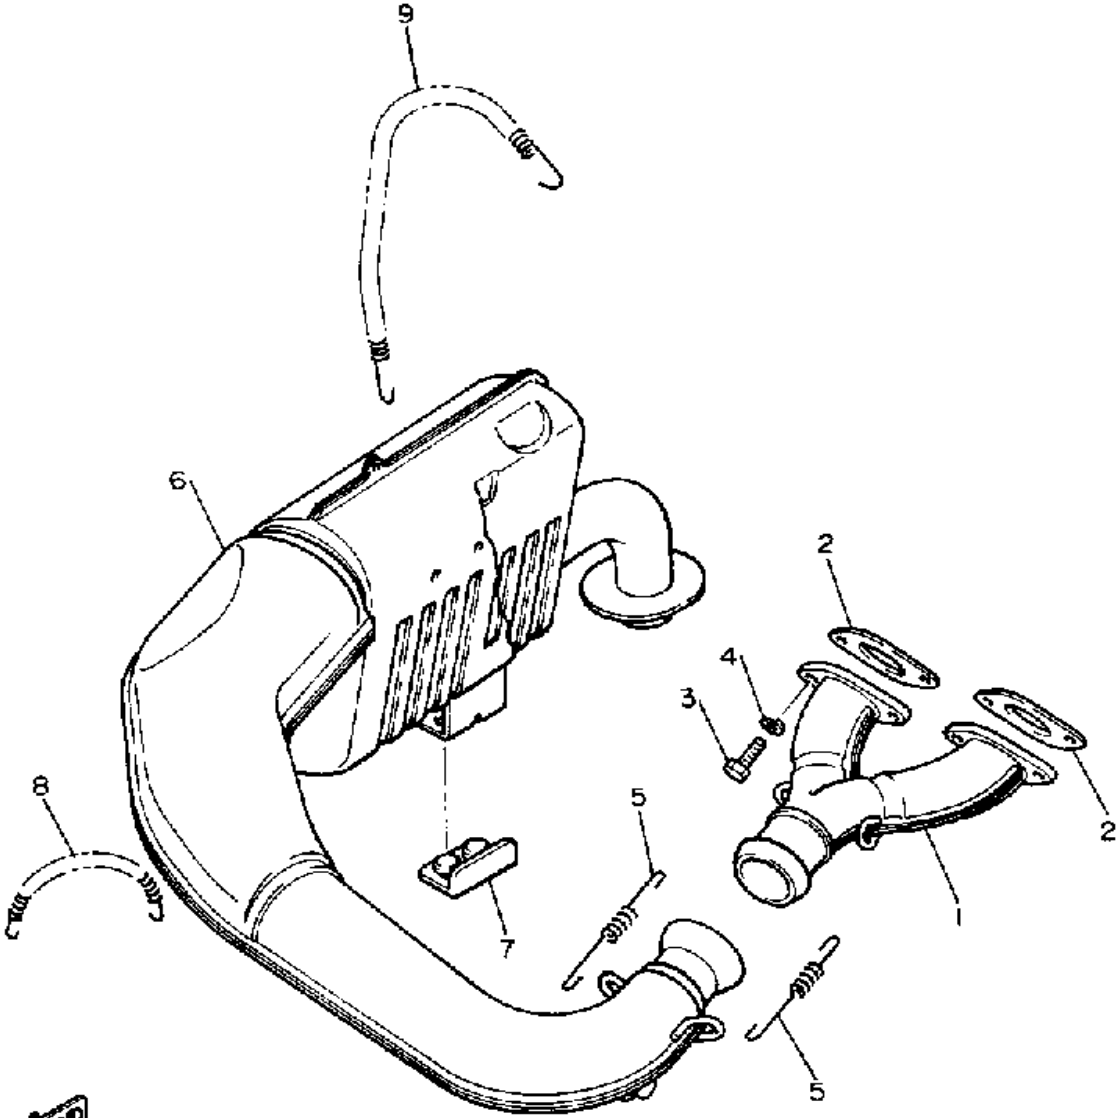

EXHAUST

83R300-8080

Ref. No.	Part Number	Description	Qty	Remarks
1	8K4-14610-00-00	EXHAUST PIPE ASSEMBLY 1	1	
2	82M-14613-01-00	GASKET, EXHAUST PIPE	2	
3	97313-08020-00	BOLT, HEXAGON	4	
4	92990-08100-00	WASHER	4	
5	90506-20272-00	SPRING, TENSION	2	
6	83R-14710-02-00	MUFFLER ASSEMBLY 1	1	
7	83R-14728-00-00	PROTECTOR, MUFFLER 2	1	
8	90507-16045-00	SPRING, TENSION	1	
9	90507-16046-00	SPRING, TENSION	1	

Property of www.SmallEngineDiscount.com - Not for Resale