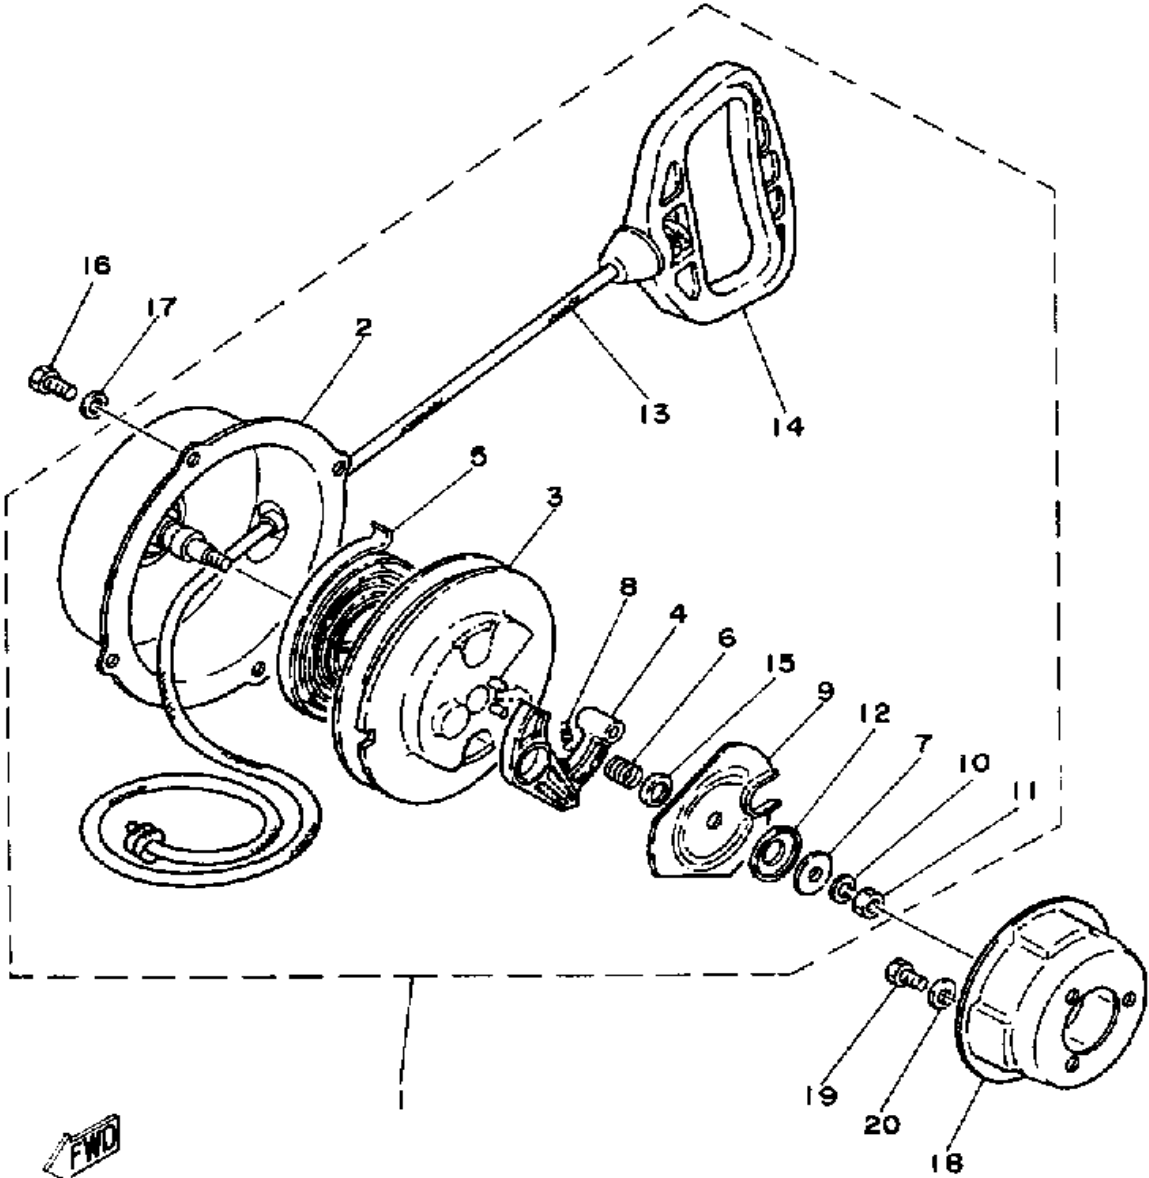

STARTER

Ref. No.	Part Number	Description	Qty	Remarks
1	8H8-15710-00-00	STARTER ASSEMBLY	1	
2	8H8-15711-00-00	. CASE, STARTER	1	
3	8F3-15714-01-00	. DRUM, SHEAVE	1	
4	8F3-15741-01-00	. PAWL, DRIVE	1	
5	8Y0-15713-00-00	. SPRING, STARTER	1	
6	8F3-15715-00-00	. SPRING, FRICTION	1	
7	8F3-15739-01-00	. WASHER, THRUST	1	
8	8F3-15734-00-00	. SPRING, RETURN	1	
9	8F3-15716-03-00	. PLATE, DRIVE	1	
10	92995-06100-00	. WASHER, SPRING	1	
11	95380-06700-00	. NUT	1	
12	8G5-15739-00-00	. WASHER, THRUST	1	
13	857-15751-00-00	. WIRE, STARTER	1	
14	8F3-15755-00-00	. HANDLE, STARTER	1	
15	82M-15779-00-00	. COVER	1	
16	97313-06014-00	BOLT, HEXAGON	4	
17	92995-06100-00	WASHER, SPRING	4	
18	8H8-15723-01-00	PULLEY, STARTER	1	
19	97313-08020-00	BOLT, HEXAGON	3	
20	92990-08100-00	WASHER	3	

8K1100-0100

Property of www.SmallEngineDiscount.com - Not for Resale