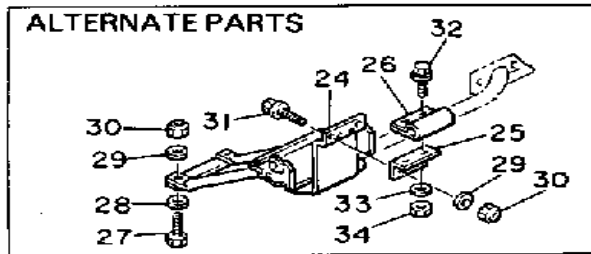

FRAME

Ref. No.	Part Number	Description	Qty	Remarks
28	90201-067J4-00	WASHER, PLATE	2	ALT. PART
29	90201-063A5-00	WASHER, PLATE	4	ALT. PART
30	95701-06300-00	NUT, NYLON	4	ALT. PART
31	95811-06020-00	BOLT, FLANGE	2	ALT. PART
32	95821-08025-00	BOLT, FLANGE	2	ALT. PART
33	90201-08100-00	WASHER, PLATE	2	ALT. PART
34	95712-08300-00	NUT, LOCK	2	ALT. PART
35	83R-28100-00-00	TOOL KIT	1	
36	80E-85110-00-00	REFLECTOR ASSEMBLY	2	
37	92901-05600-00	WASHER, PLATE	4	
38	95701-05300-00	NUT, NYLON	4	
39	81G-85130-00-00	REAR REFLECTOR ASSEMBLY	2	

84R100-8150

Property of www.SmallEngineDiscount.com - Not for Resale