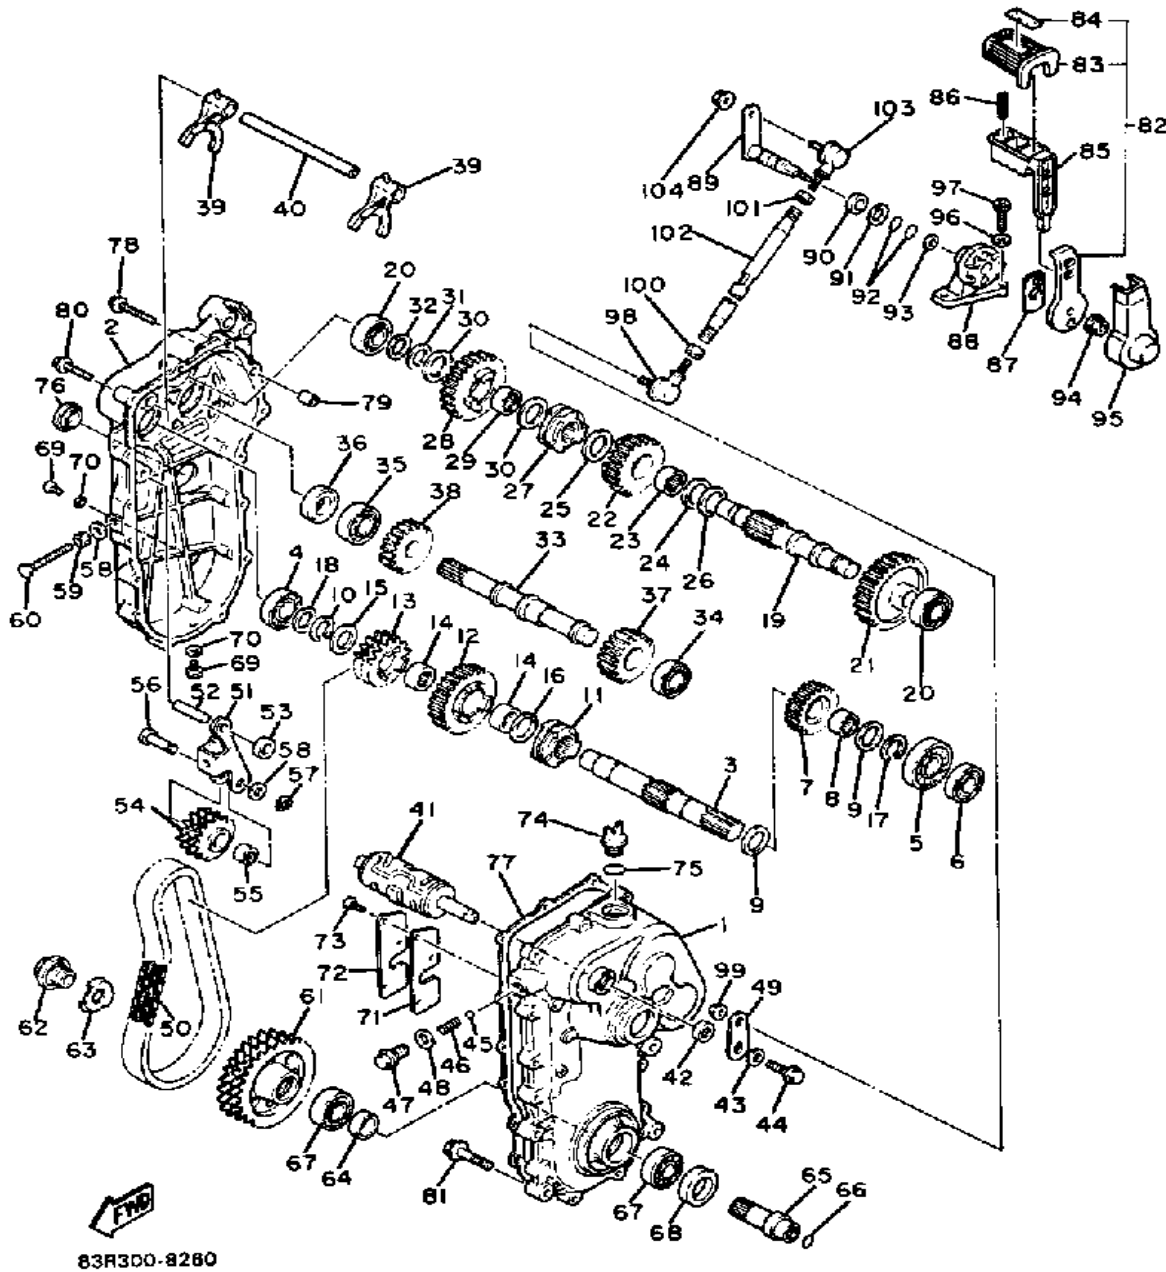

TRACK DRIVE 2

Ref. No.	Part Number	Description	Qty	Remarks
57	99009-12400-00	CIRCLIP	1	
58	90210-10004-00	WASHER, SEAL	2	
59	95303-10700-00	NUT	1	
60	90101-10357-00	BOLT	1	
61	83R-47548-00-00	SPROCKET, CHAIN DRIVEN ..	1	
62	90105-27484-00	BOLT, WASHER BASED	1	
63	90215-39268-00	WASHER, LOCK	1	
64	90387-405T8-00	COLLAR	1	
65	83R-47571-00-00	JOURNAL 1	1	
66	93210-28763-00	O-RING	1	
67	93306-90801-00	BEARING	2	
68	93102-46394-00	OIL SEAL	1	
69	98903-06008-00	SCREW, BIND	2	
70	90430-06016-00	GASKET	2	
71	85R-47544-01-00	GASKET	1	
72	83R-47591-00-00	PLATE	1	
73	90154-06050-00	SCREW, BINDING	3	
74	1RG-15363-00-00	PLUG, OIL	1	
75	93210-19123-00	O-RING	1	
76	90338-30219-00	PLUG	1	
77	85R-47592-00-00	GASKET	1	
78	95811-06045-00	BOLT, flange (95812-06045-00)	2	
79	99530-10014-00	PIN, DOWEL	2	
80	95811-06035-00	BOLT, FLANGE	13	
81	95811-08040-00	BOLT, FLANGE	4	
82	83R-18150-00-00	SHIFT LEVER ASSEMBLY	1	
83	52G-18113-00-00	COVER, SHIFT PEDAL	1	
84	83R-1815A-00-00	LABEL	1	
85	59V-18174-00-00	KNOB, SHIFT LEVER	1	

CONTINUED ON NEXT FRAME ➤

Property of www.SmallEngineDiscount.com - Not for Resale