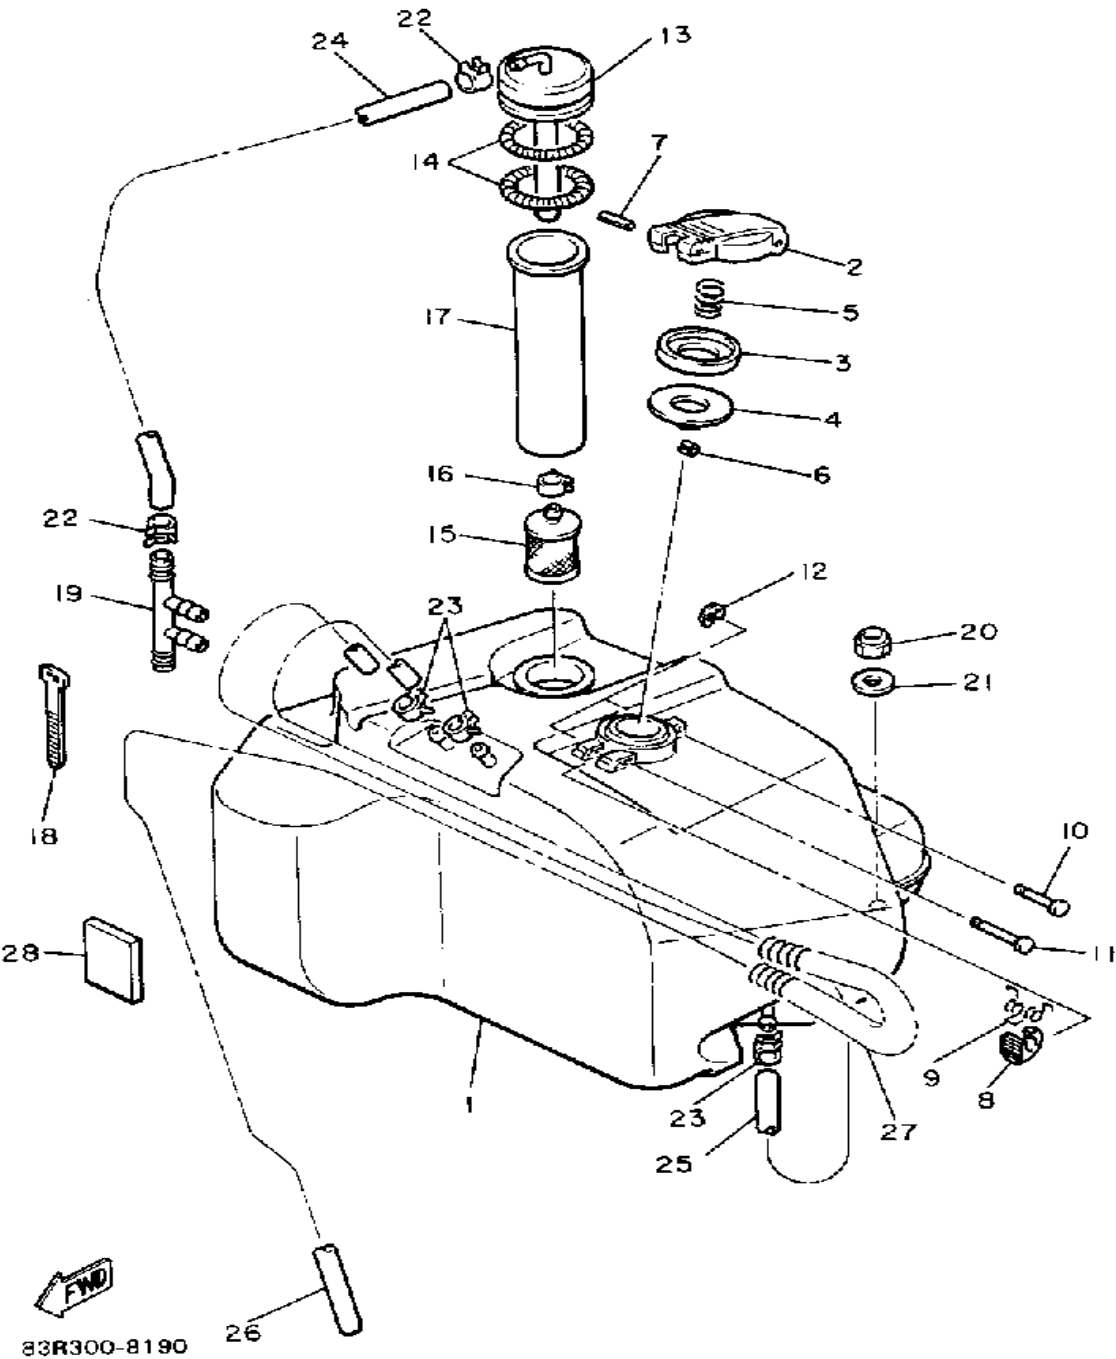

FUEL TANK

Ref. No.	Part Number	Description	Qty	Remarks
1	83R-24111-00-00	TANK, FUEL	1	
2	8W6-24611-00-00	BODY, CAP	1	
3	813-24613-01-00	DISC, CAP	1	
4	8F7-24641-00-00	GASKET, CAP 1	1	
5	90501-20130-00	SPRING, COMPRESSION	1	
6	(91609-20016-00)	PIN, SPRING	1	
7	91609-25050-00	PIN, SPRING	1	
8	83M-24628-00-00	HOOK	1	
9	90508-10715-00	SPRING, TORSION	1	
10	90249-03175-00	PIN	1	
11	90249-03017-00	PIN	1	
12	93430-02001-00	CIRCLIP	2	
13	83R-24335-00-00	PIPE, SUCTION 1	1	
14	90506-06065-00	SPRING, TENSION	2	
15	8H5-24560-00-00	FILTER ASSEMBLY	1	
16	90467-11044-00	CLIP	1	
17	813-24336-00-00	PIPE, SUCTION 2	1	
18	341-26397-01-00	BAND	6	
19	82M-24376-00-00	PIPE, JOINT 1	1	
20	95712-08300-00	NUT, LOCK	2	
21	90201-08784-00	WASHER, PLATE	2	
22	90467-11009-00	CLIP	2	
23	90467-09026-00	CLIP	1	
24	90446-11285-00	HOSE	1	
25	90446-09013-00	HOSE (90446-09079)	1	
26	90446-09284-00	HOSE	1	
27	81E-24328-00-00	PROTECTOR, PIPE	1	
28	8V0-23858-00-00	SPACER	1	

Property of www.SmallEngineDiscount.com - Not for Resale