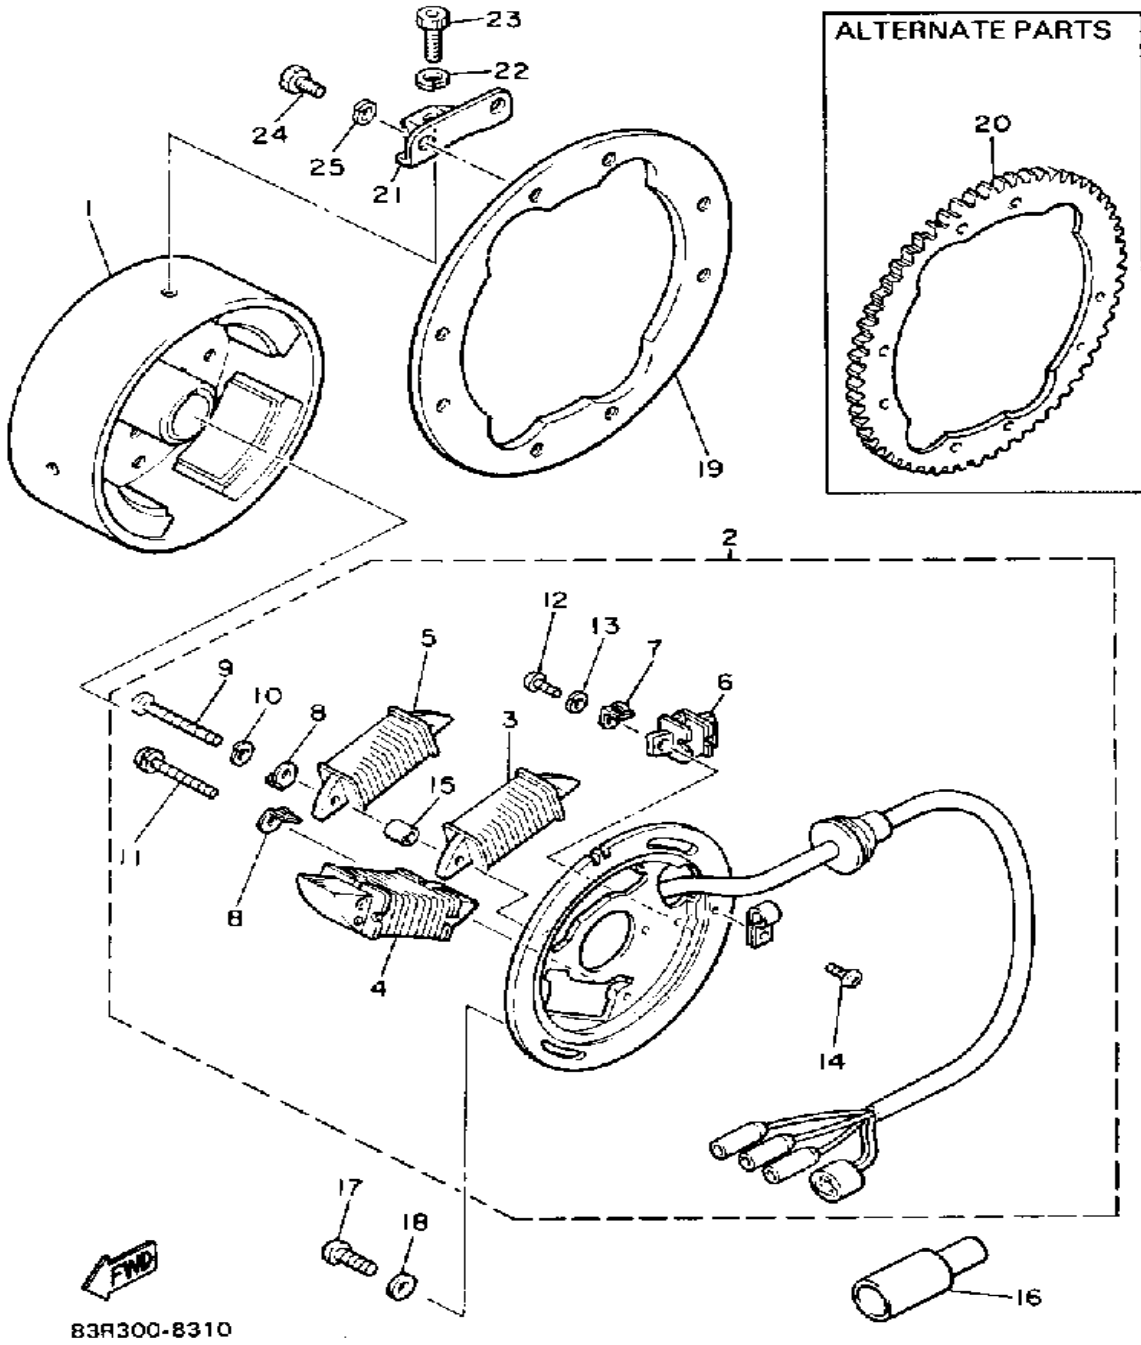

GENERATOR

Ref. No.	Part Number	Description	Qty	Remarks
1	83R-85550-M0-00	ROTOR ASSEMBLY	1	
2	83R-85560-M0-00	BASE ASSEMBLY (83R-85560-M0)	1	
3	81L-85520-M0-00	. COIL, CHARGE	1	
4	81L-81313-M0-00	. COIL, LIGHTING 1	1	
5	81L-81314-M0-00	. COIL, LIGHTING 2	1	
6	8R4-85580-M0-00	. COIL, PULSER	1	
7	8R4-85568-M0-00	. TERMINAL, EARTH 1	1	
8	8R4-85569-M0-00	. TERMINAL, EARTH 2	2	
9	98501-05030-00	. SCREW, PAN HEAD	2	
10	92990-05100-00	. WASHER, SPRING	2	
11	90159-05129-00	. SCREW, WITH WASHER	2	
12	98511-04012-00	. SCREW, PAN HEAD	2	
13	92901-04100-00	. WASHER, SPRING	3	
14	98580-04008-00	. SCREW, PAN HEAD	1	
15	90387-06553-00	. COLLAR	2	
16	8Y0-82599-00-00	COVER, CONNECTER	1	
17	98980-06016-00	SCREW, BINDING	2	
18	90201-06043-00	WASHER, PLATE	2	
19	8H8-81891-00-00	GEAR, RING	1	
20	8H8-81895-00-00	STAY, RING GEAR	1	ALT. PART
21	8H8-81895-00-00	STAY, RING GEAR	4	
22	92990-08100-00	WASHER	4	
23	90110-08028-00	BOLT, HEX SKT HEADSOCKET HEAD	4	
24	97011-06010-00	BOLT	8	
25	92995-06100-00	WASHER, SPRING	8	

Property of www.SmallEngineDiscount.com - Not for Resale