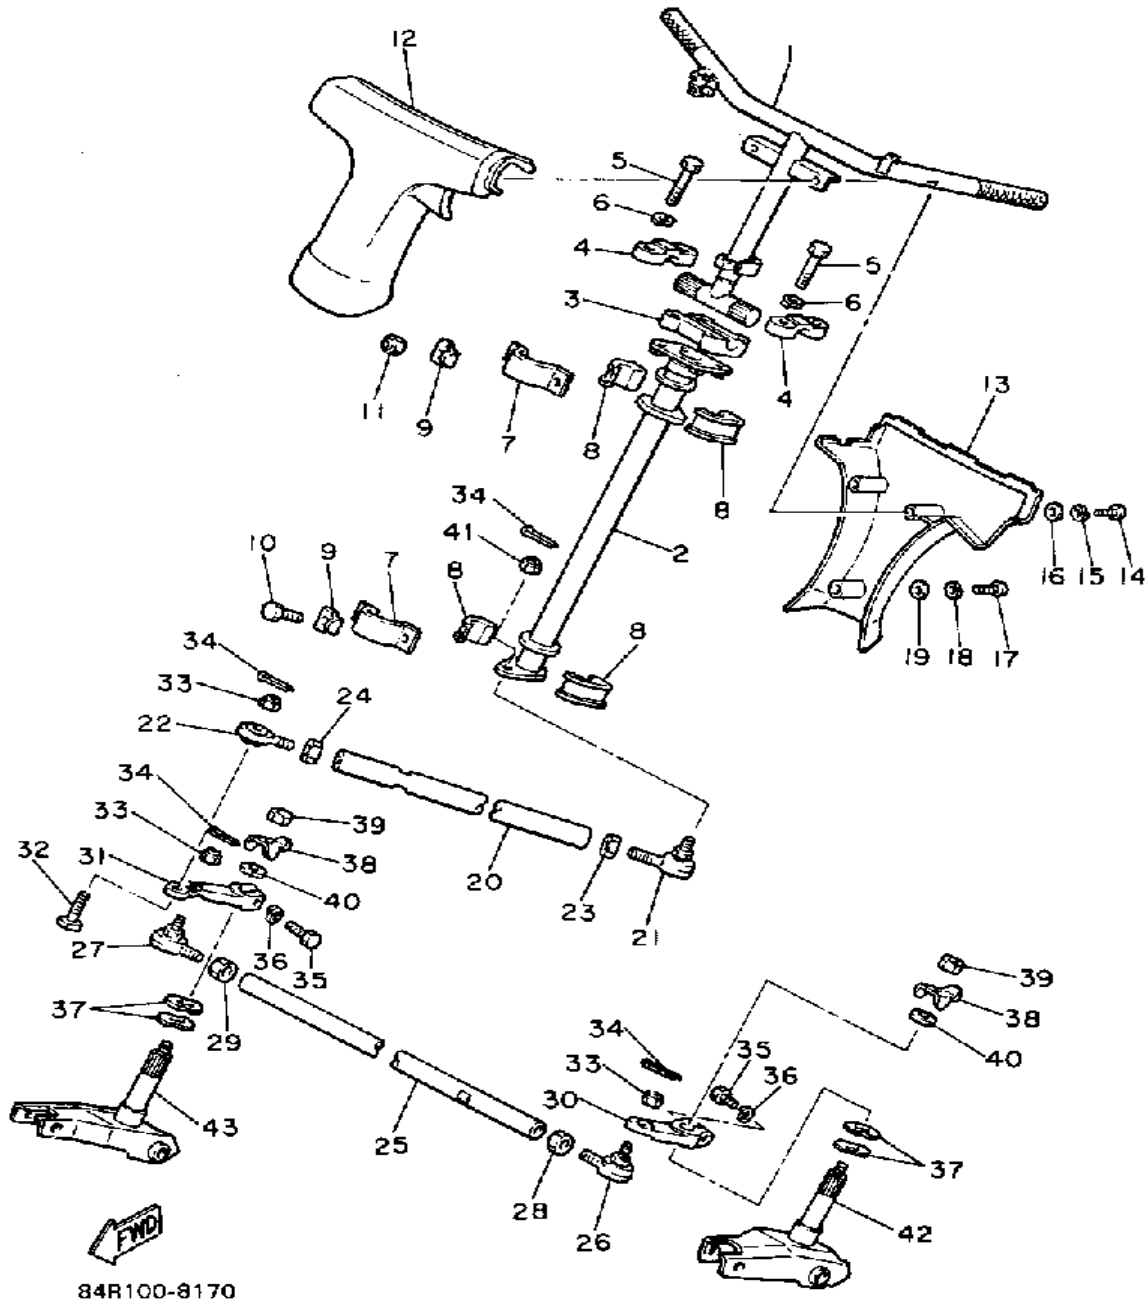

STEERING

Ref. No.	Part Number	Description	Qty	Remarks
30	8H8-23851-01-00	ARM, OUTSIDE 1	1	
31	8H8-23852-01-00	ARM, OUTSIDE 2	1	
32	90109-10482-00	BOLT	1	
33	95701-10300-00	NUT, FLANGE (95702-10300) ..	3	
34	91402-25018-00	PIN, COTTER	4	
35	97011-08030-00	BOLT (97001-08030-00)	2	
36	92990-08100-00	WASHER	2	
37	90206-20037-00	WASHER, WAVE	4	
38	90215-10096-00	WASHER, LOCK	2	
39	95303-10600-00	NUT (95301-10600)	2	
40	90201-10752-00	WASHER, PLATE	2	
41	90185-10085-00	NUT, SELF-LOCKING	1	
42	83R-23853-00-00	COLUMN, SKI 1	1	
43	83R-23854-00-00	COLUMN, SKI 2	1	

Property of www.SmallEngineDiscount.com - Not for Resale