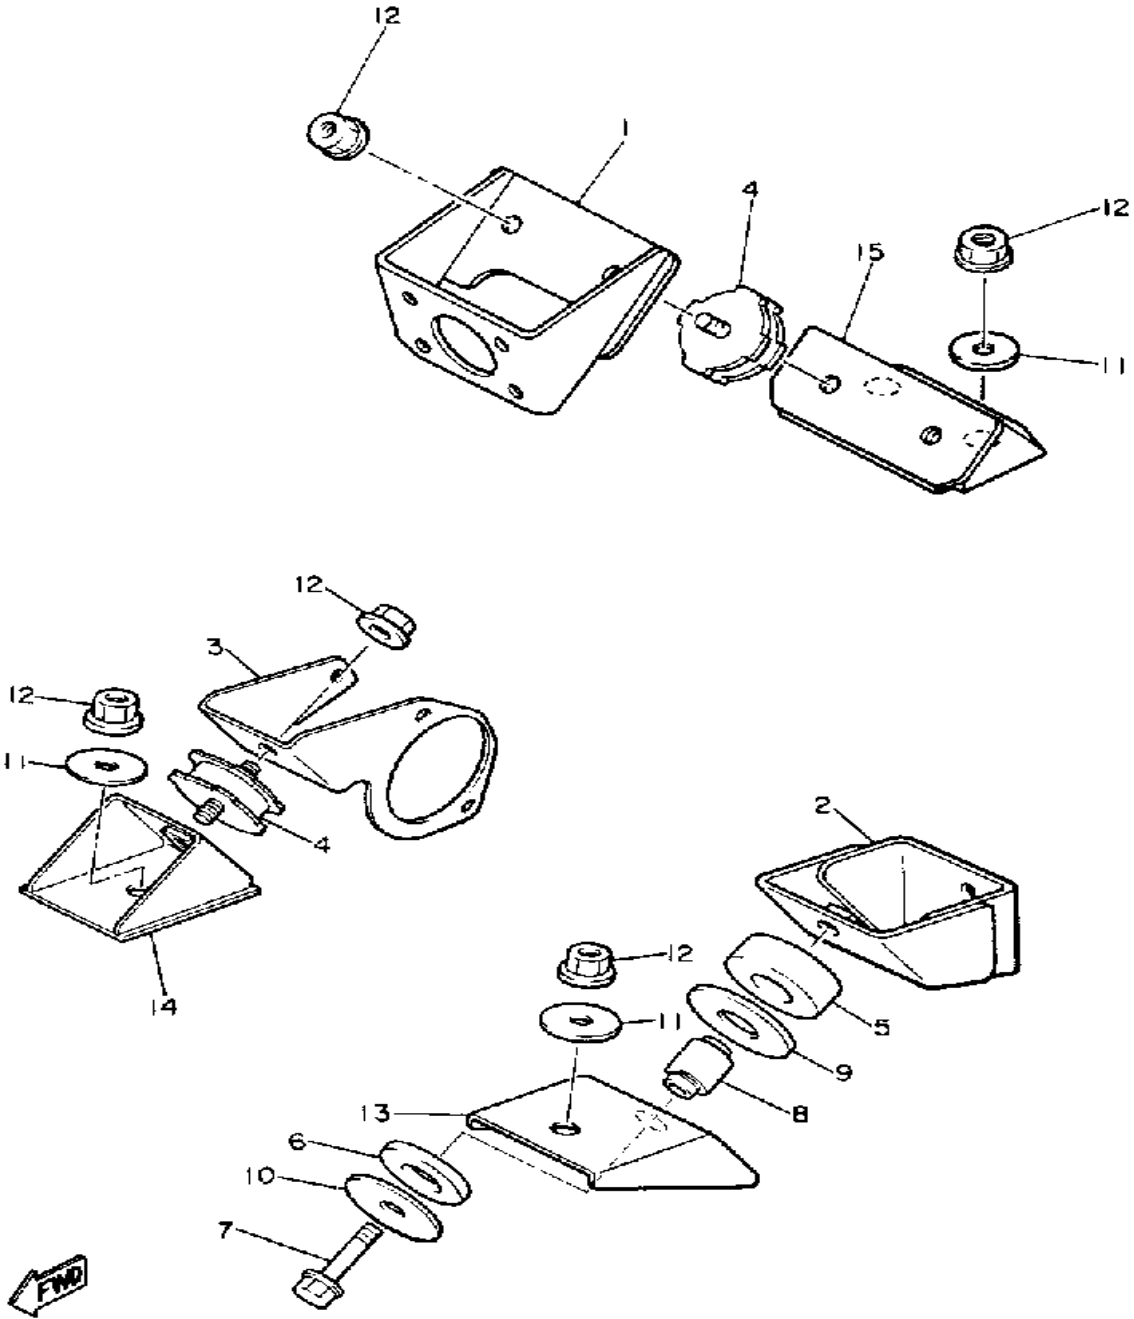

ENGINE BRACKET

83R300-8130

Ref. No.	Part Number	Description	Qty	Remarks
1	8H8-21411-01-00	BRACKET, ENGINE 1	1	
2	83R-21419-00-00	BRACKET, ENGINE 2	1	
3	8H8-21429-01-00	BRACKET, ENGINE 3	1	
4	8N7-21486-00-00	DAMPER 2	3	
5	8V9-21485-00-00	DAMPER, RUBBER 1	1	
6	8V9-21486-00-00	DAMPER 2	1	
7	95811-10045-00	BOLT, FLANGE	1	
8	90380-10129-00	BUSH, SOLID	1	
9	90201-257G7-00	WASHER, PLATE	1	
10	90201-107G8-00	WASHER, PLATE	1	
11	90201-10321-00	WASHER, PLATE	4	
12	95701-10500-00	NUT, FLANGE (95702-10500)	7	
13	8V9-21417-00-00	BRACKET, FRT LWR 1 LOWER 1	1	
14	8H8-21418-01-00	BRACKET, FRONT LOWER 2	1	
15	8H8-21427-00-00	BRACKET, REAR LOWER 1	1	

Property of www.SmallEngineDiscount.com - Not for Resale