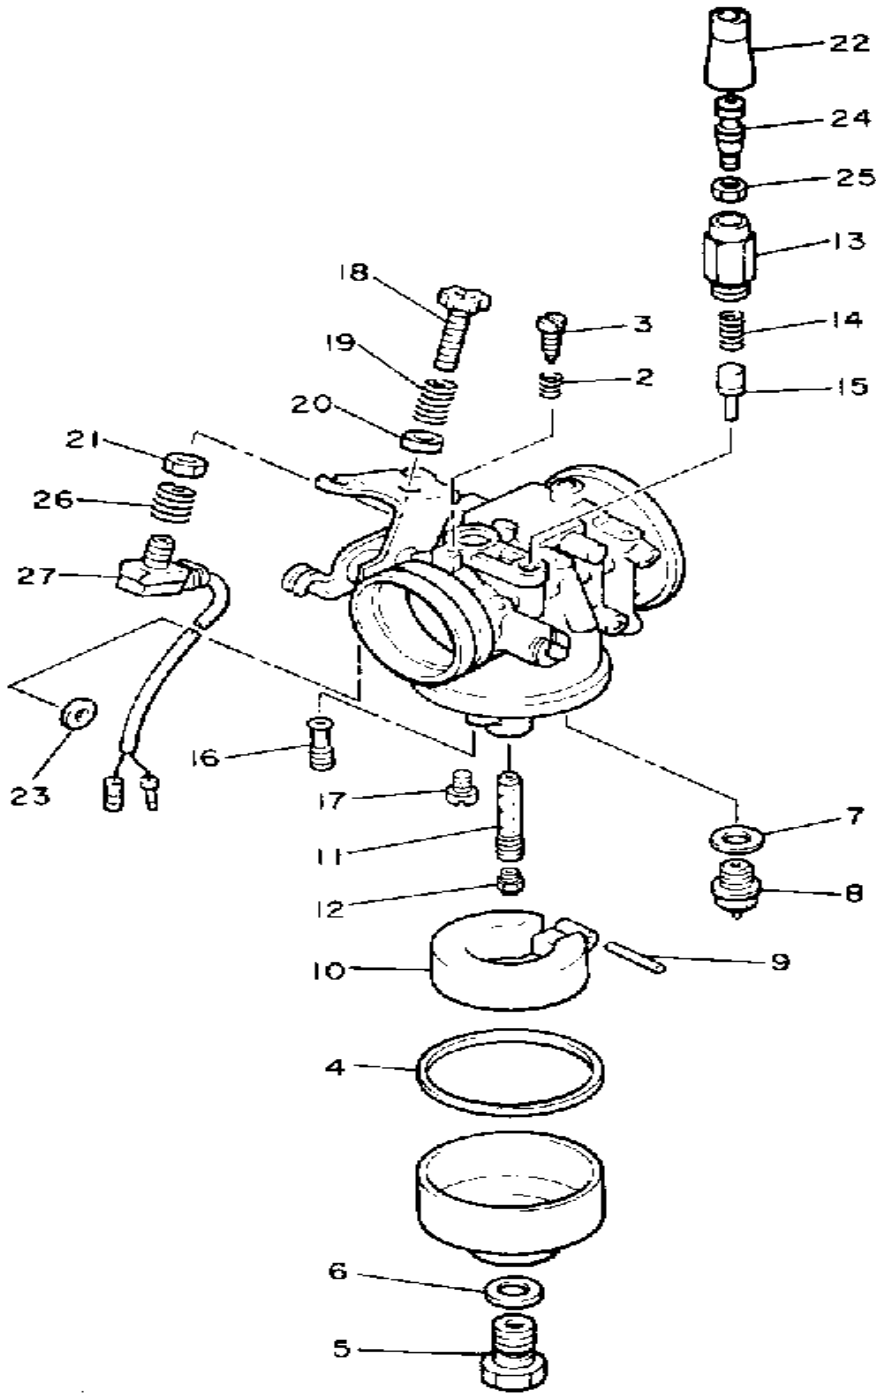

CARBURETOR

Ref. No.	Part Number	Description	Qty	Remarks
1	86R-14101-01-00	CARBURETOR ASSEMBLY 1	1	
2	82A-14134-00-00	. SPRING, AIR ADJUSTING	1	
3	620-14211-00-00	. SCREW, PILOT ADJUSTING	1	
4	8M6-14126-00-00	. GASKET	1	
5	8M6-14261-00-00	. HOLDER	1	
6	286-14198-00-00	. GASKET	1	
7	214-14195-00-00	. WASHER, NEEDLE VALVE	1	
8	83R-14190-15-00	. NEEDLE VALVE ASSEMBLY	1	
9	8M6-14186-00-00	. PIN, FLOAT	1	
10	8M6-14185-00-00	. FLOAT	1	
11	83R-14941-4E-00	. NOZZLE, MAIN	1	
12	3G2-1414E-56-00	. JET, MAIN (#141.3)	1	
	3G2-14231-27-00	. JET, MAIN (#135)	1	U.R.
	3G2-14231-28-00	. JET, MAIN (#140)	1	U.R.
	3G2-1423A-77-A1	. JET, MAIN (#132.5) (3G2-1423A-77-00)	1	U.R.
	3G2-1423A-78-00	. JET, MAIN (#137.5)	1	U.R.
	3G2-1423A-79-00	. JET, MAIN (#142.5)	1	U.R.
13	8G8-14174-00-00	. CAP, PLUNGER	1	
14	127-14135-00-00	. SPRING, PLUNGER	1	
15	8G8-14171-00-00	. PLUNGER, STARTER	1	
16	193-14142-90-A1	. JET, PILOT (# 90)	1	STD
	193-1414F-00-A1	. JET, PILOT (#100)	1	U.R.
17	8V0-14118-00-00	. CAP	2	
18	8V0-14122-00-00	. SCREW, THROTTLE	1	
19	8X0-14500-00-00	. SPRING	1	
20	8X0-14184-00-00	. RING	1	
21	8V0-14358-00-00	. NUT	1	
22	8A7-14169-00-00	. CAP	1	

84R100-8070

CONTINUED ON NEXT FRAME ➤

Property of www.SmallEngineDiscount.com - Not for Resale