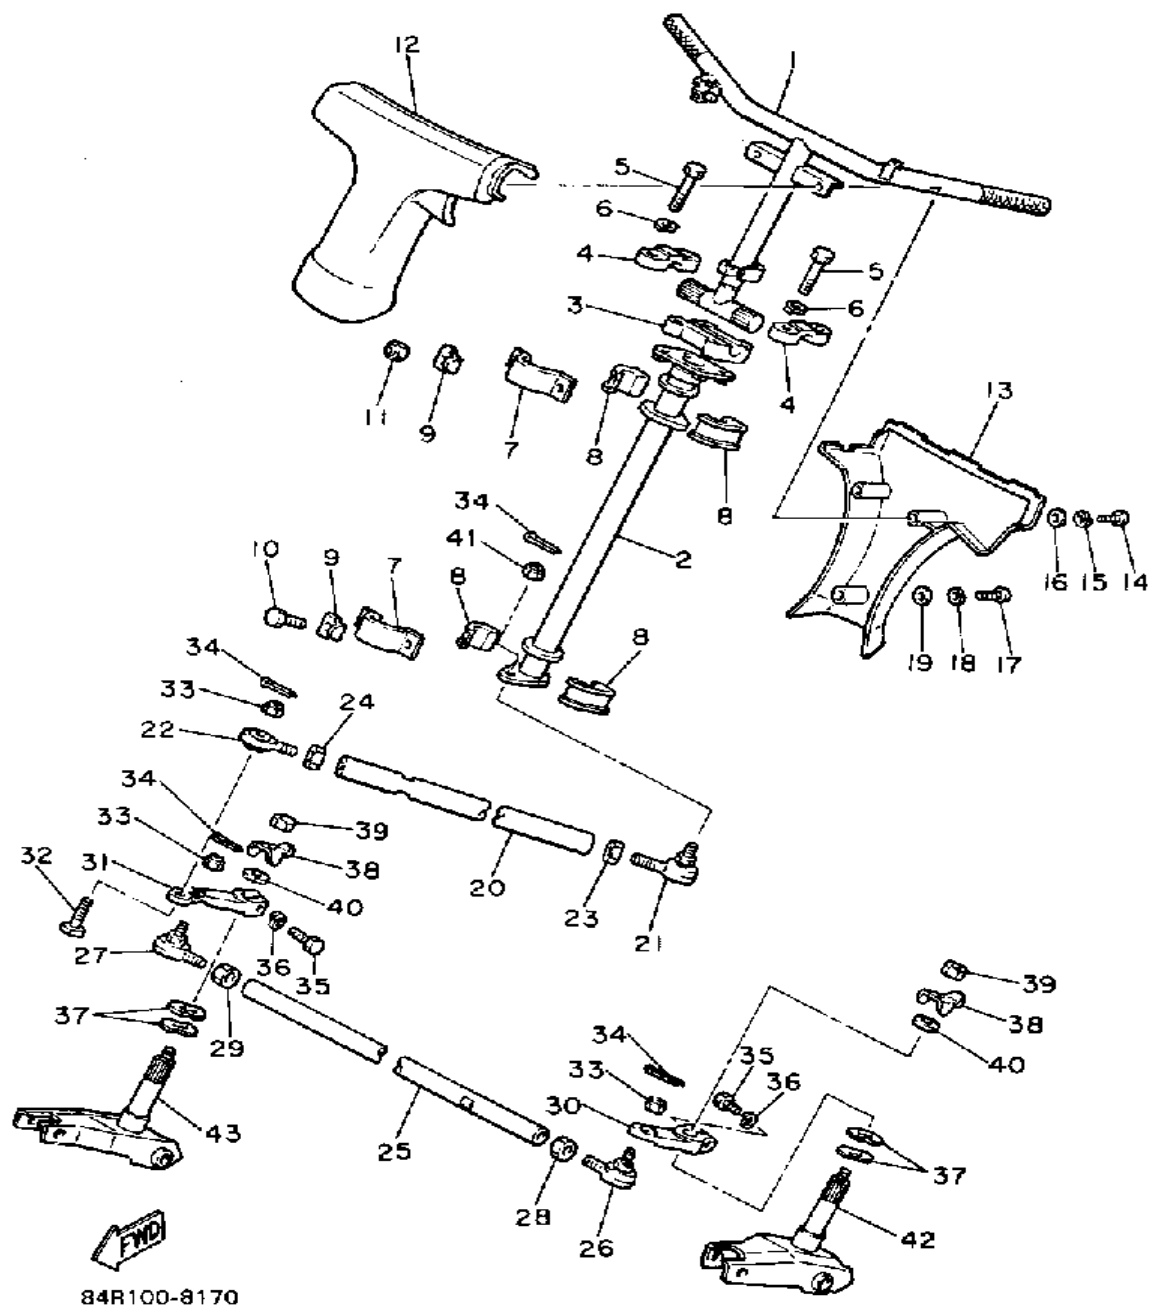

STEERING

84R100-8170

Ref. No.	Part Number	Description	Qty	Remarks
1	84R-23811-00-00	COLUMN, STEERING	1	
2	83R-23813-00-00	COLUMN, STEERING 2	1	
3	164-23441-00-98	HOLDER, HANDLE UPPER	1	
4	1E6-23441-00-00	HOLDER, HANDLE UPR	2	
	84M-23868-00-00	BRACKET, STEERING LOWER	2	
5	97022-08055-00	BOLT	4	
6	92990-08100-00	WASHER	4	
8	8F3-23812-00-00	PLANE BEARING, STEERING	4	
9	90215-08262-00	WASHER, LOCK	4	
10	97011-08016-00	BOLT	2	
11	95712-08300-00	NUT, LOCK	2	
12	8W9-23815-00-00	PAD, STEERING	1	
13	8W9-23817-00-00	PAD, STEERING	1	
14	98506-05030-00	SCREW, PAN HEAD	2	
15	92906-05100-00	WASHER, SPRING	2	
16	92906-05600-00	WASHER, PLATE	2	
17	98506-05008-00	SCREW, PAN HEAD	1	
18	92906-05200-00	WASHER, PLAIN	1	
19	92906-05100-00	WASHER, SPRING	1	
20	83R-23821-00-00	ROD, STEERING RELAY	1	
21	86X-23841-00-00	JOINT, UNIVERSAL 1	1	
22	87S-23847-00-00	JOINT, UNIVERSAL 3	1	
23	95303-10700-00	NUT	1	
24	90170-10186-00	NUT	1	
25	83R-23831-00-00	ROD, TIE	1	
26	86X-23841-00-00	JOINT, UNIVERSAL 1	1	
27	86X-23845-00-00	JOINT, UNIVERSAL 2	1	
28	95303-10700-00	NUT	1	
29	90170-10186-00	NUT	1	

CONTINUED ON NEXT FRAME ►

Property of www.SmallEngineDiscount.com - Not for Resale