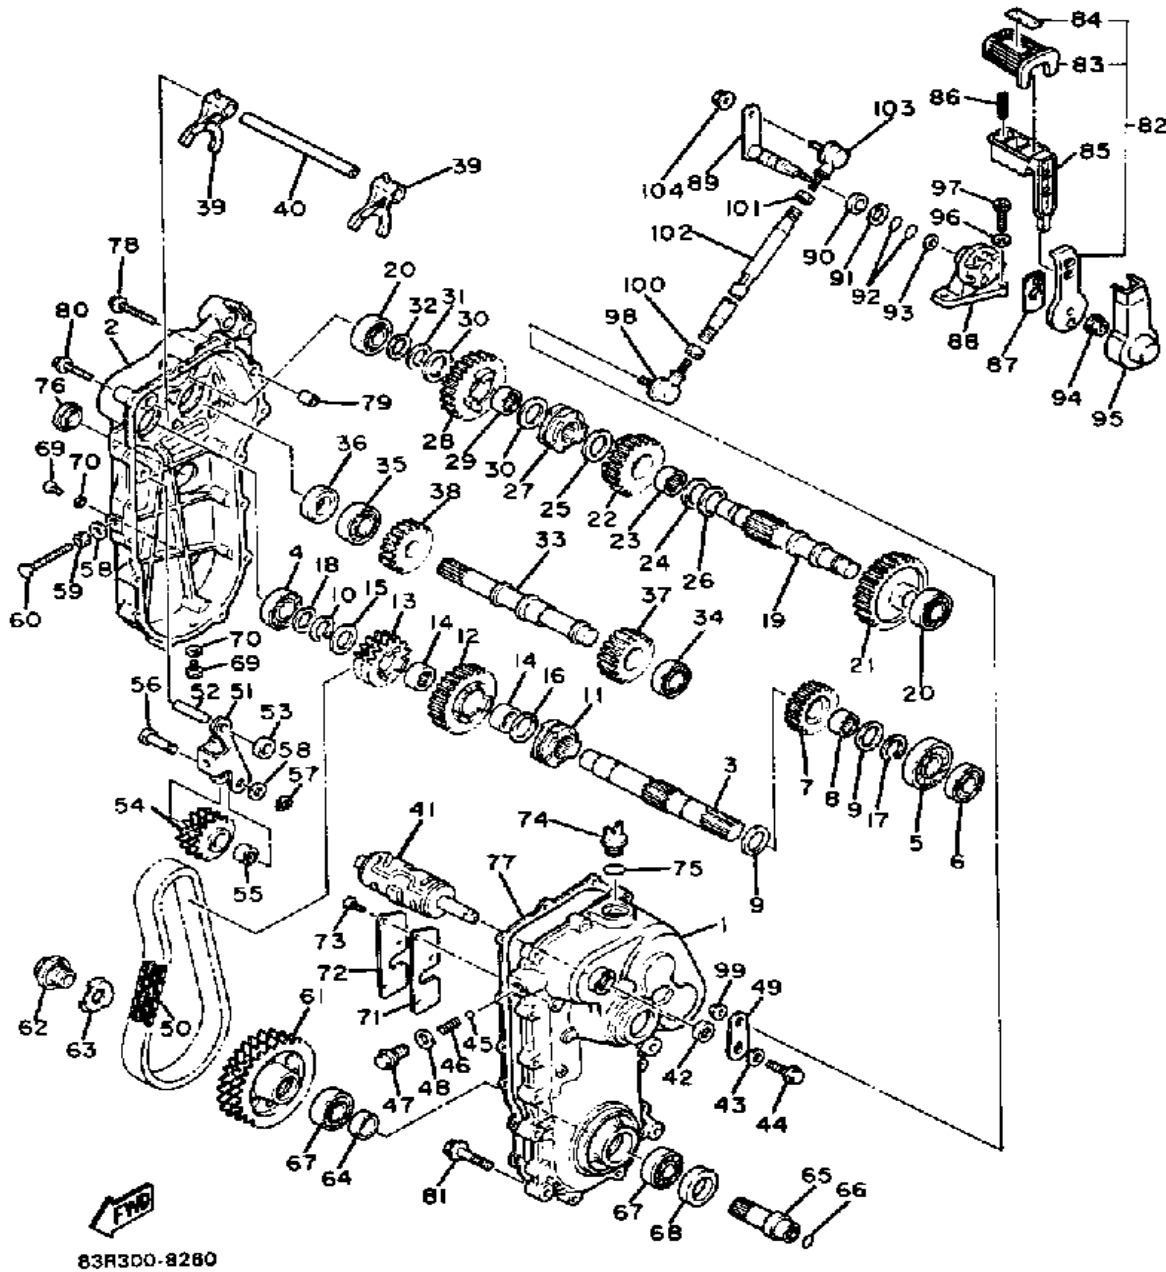

TRACK DRIVE 2

Ref. No.	Part Number	Description	Qty	Remarks
86	90501-101A7-00	SPRING, COMPRESSION	1	
87	59V-18561-00-00	PLATE, SIDE 1	1	
88	59V-18153-01-00	GUIDE, SHIFT RETURN SPRING	1	
89	83R-18341-00-00	SHAFT, RINK	1	
90	90387-145T7-00	COLLAR	1	
91	90201-144J2-00	WASHER, PLATE	1	
92	93210-10096-00	O-RING	2	
93	90201-064J1-00	WASHER, PLATE	1	
94	95701-06500-00	NUT, FLANGE	1	
95	59V-18433-00-00	COVER, SHIFT SPRING	1	
96	92906-06600-00	WASHER	3	
97	91316-06025-00	BOLT	3	
98	3X3-18157-10-00	JOINT 2	1	
99	95706-06500-00	NUT, FLANGE	1	
100	95336-08600-00	NUT	1	
101	90170-08261-00	NUT	1	
102	83R-18116-00-00	JOINT, ROD 1	1	
103	3X3-18156-10-00	JOINT 1	1	
104	95706-06500-00	NUT, FLANGE	1	
105	83R-47578-00-00	LABEL, 1	1	

Property of www.SmallEngineDiscount.com - Not for Resale