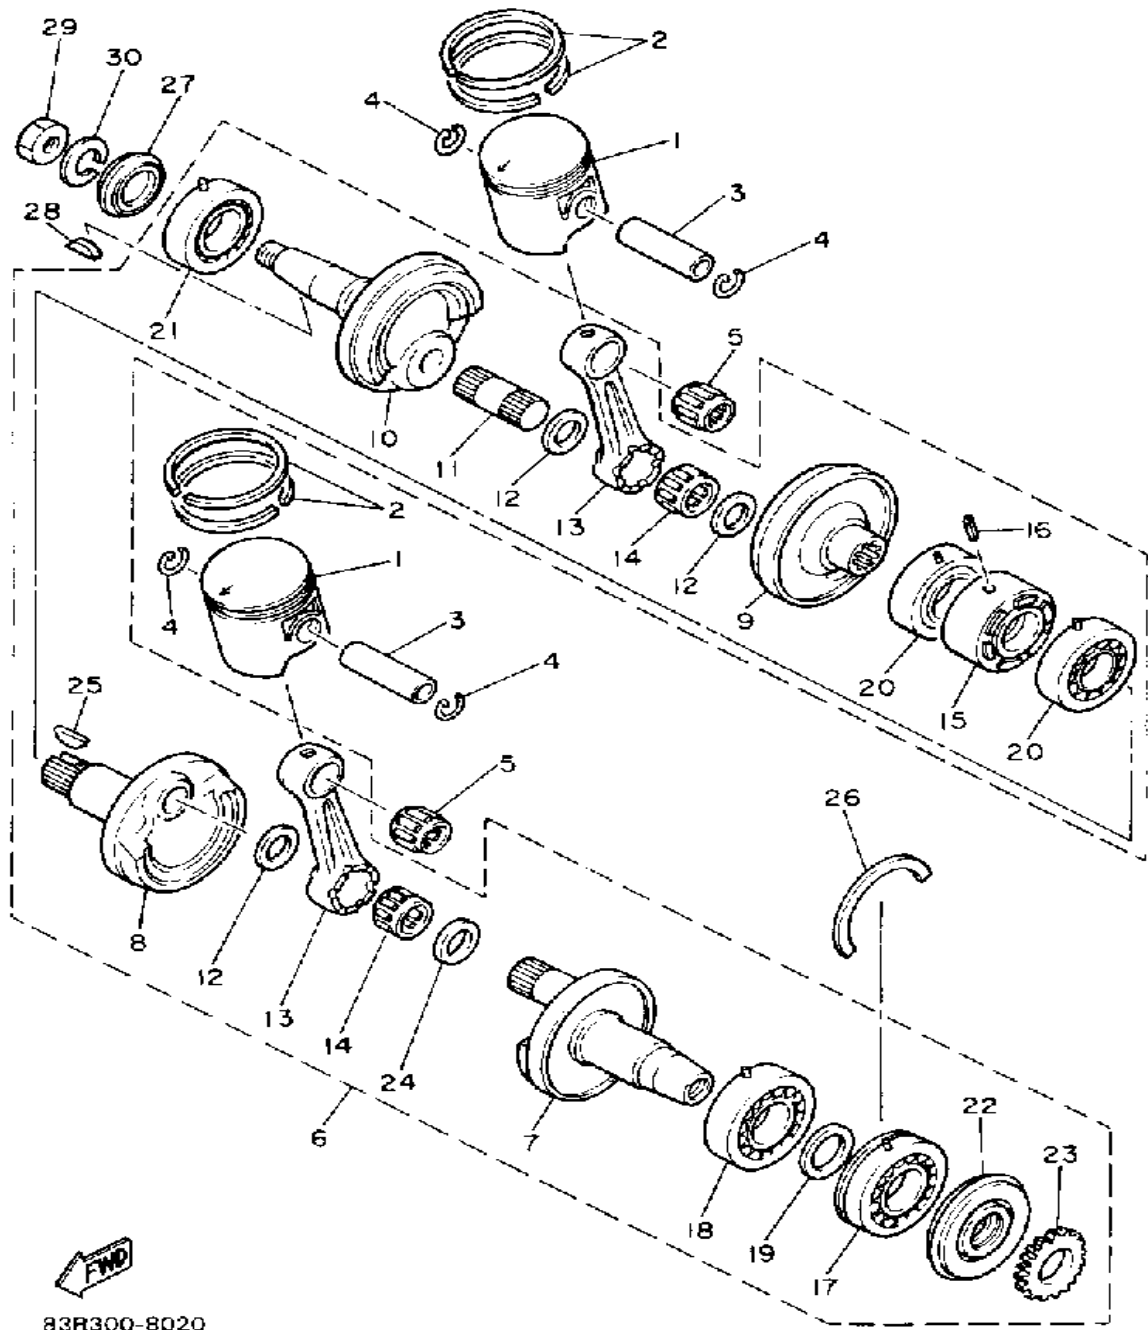

# CYLINDER HEAD - CYLINDER

Ref. No.	Part Number	Description	Qty	Remarks
1	8R6-11111-00-00	HEAD, CYLINDER 1	2	
2	NGK-BR9ES-00-00	PLUG, SPARK	2	
3	83R-11161-00-00	ABSORBER 1	12	
4	83R-11181-00-00	GASKET, CYLINDER HEAD 1	2	
5	90116-08104-00	BOLT, STUD	12	
6	95701-08500-00	NUT, FLANGE	8	
7	90179-08269-00	NUT	4	
8	90201-08100-00	WASHER, PLATE	4	
9	83R-11311-00-00	CYLINDER 1	2	
10	83R-11162-00-00	ABSORBER 2	8	
11	89N-11351-00-00	GASKET, CYLINDER	2	
12	90116-08302-00	BOLT, STUD	8	
13	90179-08268-00	NUT	8	

# CRANKSHAFT - PISTON

83R300-8020

Ref. No.	Part Number	Description	Qty	Remarks
1	8R6-11631-00-95	PISTON (STD)	2	U.R.
	8R6-11635-00-00	PISTON (0.25MM O/S)	2	ALT. PART
	8R6-11636-00-00	PISTON (0.50MM O/S)	1	ALT. PART
2	8R6-11601-00-00	PISTON RING SET (STD)	2	U.R.
	8R6-11601-10-00	PISTON RING SET (0.25MM O/S)	2	ALT. PART
	8R6-11601-20-00	PISTON RING SET (0.50MM O/S)	2	ALT. PART
3	8H8-11633-00-00	PIN, PISTON	2	
4	93450-21053-00	CIRCLIP	4	
5	93310-320G0-00	BEARING	2	
6	83R-11400-00-00	CRANKSHAFT ASSEMBLY	1	
7	83R-11412-00-00	. CRANK 1	1	
8	8H8-11422-01-00	. CRANK 2	1	
9	8H8-11432-01-00	. CRANK 3	1	
10	8H8-11442-00-00	. CRANK 4	1	
11	8H0-11681-00-00	. PIN, CRANK 1	1	
	93310-524K4-00	. BEARING	2	
12	90209-24073-00	. WASHER	3	
13	8R6-11651-00-00	. ROD, CONNECTING	2	
15	8H8-11515-00-00	. SEAL, LABYRINTH 1	1	
16	91609-30010-00	. PIN, SPRING	1	
17	93306-30627-00	. BEARING	1	
18	93306-30627-00	. BEARING	1	
19	90201-34683-00	. WASHER, PLATE (90201-33299-00)	1	
20	93306-20617-00	. BEARING (B6206)	2	
21	93306-20617-00	. BEARING (B6206)	1	
22	93103-32095-00	. OIL SEAL	1	
23	8K2-13178-00-00	. GEAR, PUMP DRIVE	1	

# CRANKSHAFT - PISTON

Ref. No.	Part Number	Description	Qty	Remarks
24	8A7-11685-00-00	. WASHER, CRANK PIN .....	1	
25	90280-05014-00	. KEY, WOODRUFF .....	1	
26	93440-78069-00	CIRCLIP .....	1	
27	93103-32156-00	OIL SEAL .....	1	
28	90280-05014-00	KEY, WOODRUFF .....	1	
29	90170-16182-00	NUT .....	1	
30	92901-16100-00	WASHER, SPRING .....	1	