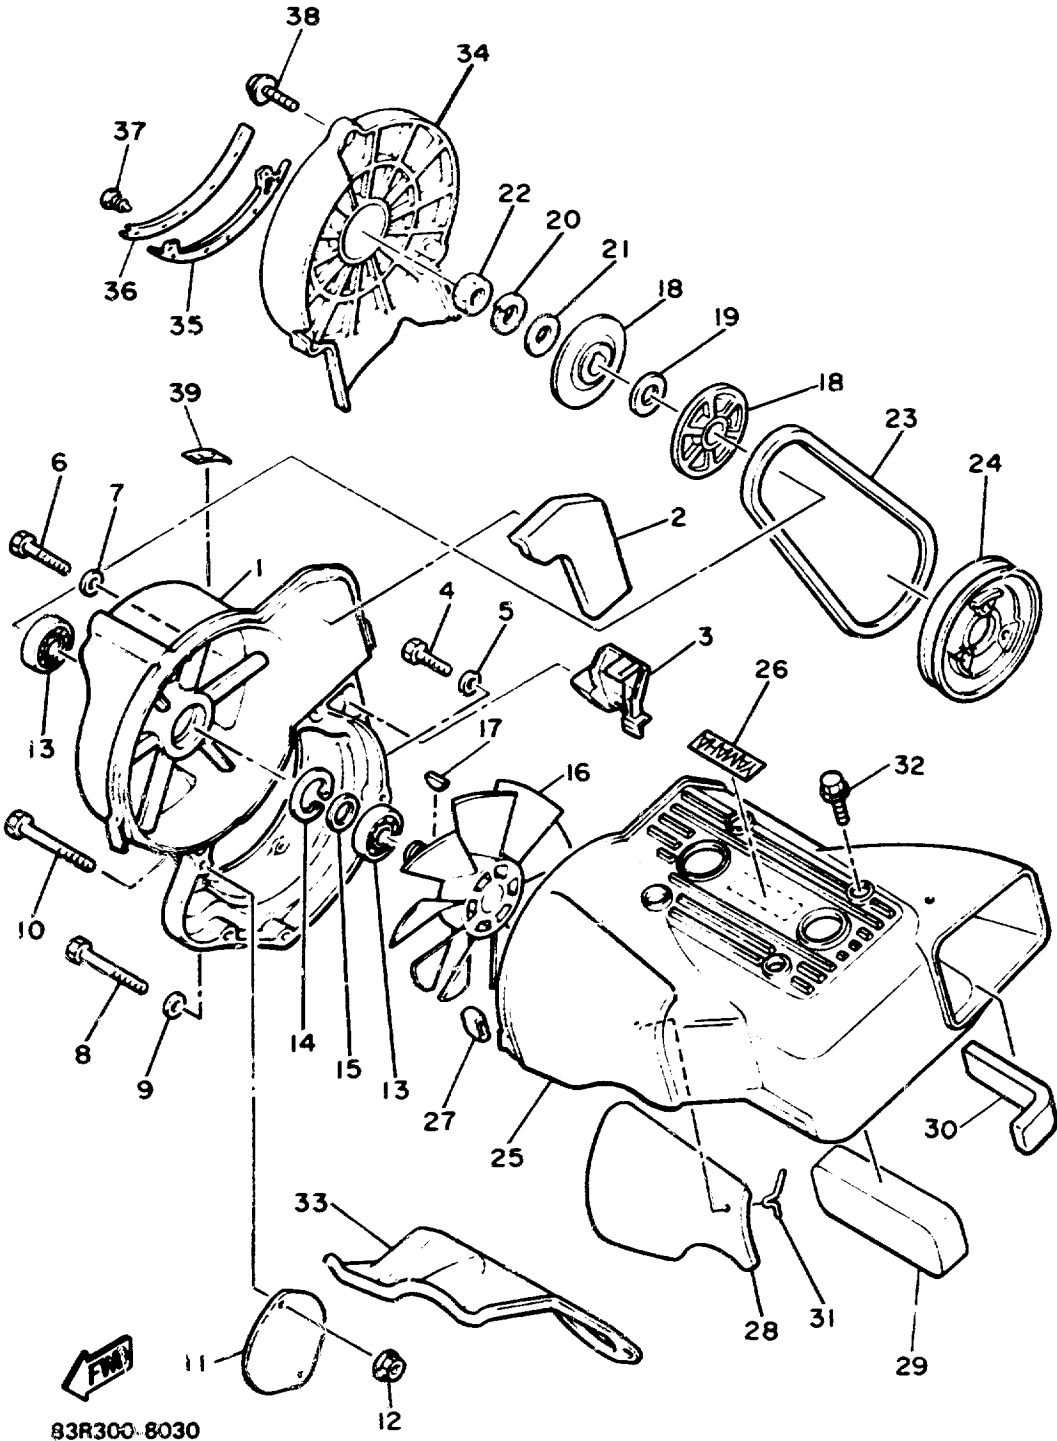

AIR SHROUD - FAN

Ref. No.	Part Number	Description	Qty	Remarks
1	88F-12621-01-00	CASE, FAN	1	
2	8Y0-12679-00-00	DAMPER, SHROUD 6	1	
3	8Y0-12658-00-00	DAMPER, AIR SHROUD 1	1	
4	97022-08035-00	BOLT	2	
5	92990-08600-00	WASHER, PLATE	2	
6	97022-08050-00	BOLT	1	
7	92990-08600-00	WASHER, PLATE	1	
8	97022-08075-00	BOLT	1	
9	92990-08600-00	WASHER, PLATE	1	
10	97022-08075-00	BOLT	1	
11	8K4-12633-00-00	PLATE	1	
12	95701-08500-00	NUT, FLANGE	2	
13	93306-20331-00	BEARING	2	
14	93420-40064-00	CIRCLIP	1	
15	90201-17713-00	WASHER, PLATE	1	
16	8H8-12611-01-00	FAN	1	
17	90280-05014-00	KEY, WOODRUFF	1	
18	8H8-12619-01-00	PULLEY 2	2	
19	90214-17017-00	WASHER, CLAW (0.5T)	1	U.R.
	90214-17018-00	WASHER, CLAW (1.0T)	1	U.R.
20	92901-16100-00	WASHER, SPRING	1	
21	90201-17713-00	WASHER, PLATE	1	
22	90170-16182-00	NUT	1	
23	8H8-12612-00-00	BELT	1	
24	8H8-12618-01-00	PULLEY 1	1	
25	8H8-12651-02-00	AIR SHROUD, CYLINDER 1 ...	1	
26	8H8-12629-00-00	EMBLEM	1	
27	8H8-12658-00-00	DAMPER, AIR SHROUD 1	2	
28	8H8-12659-00-00	DAMPER, AIR SHROUD 2	1	

CONTINUED ON NEXT FRAME ➤

Property of www.SmallEngineDiscount.com - Not for Resale