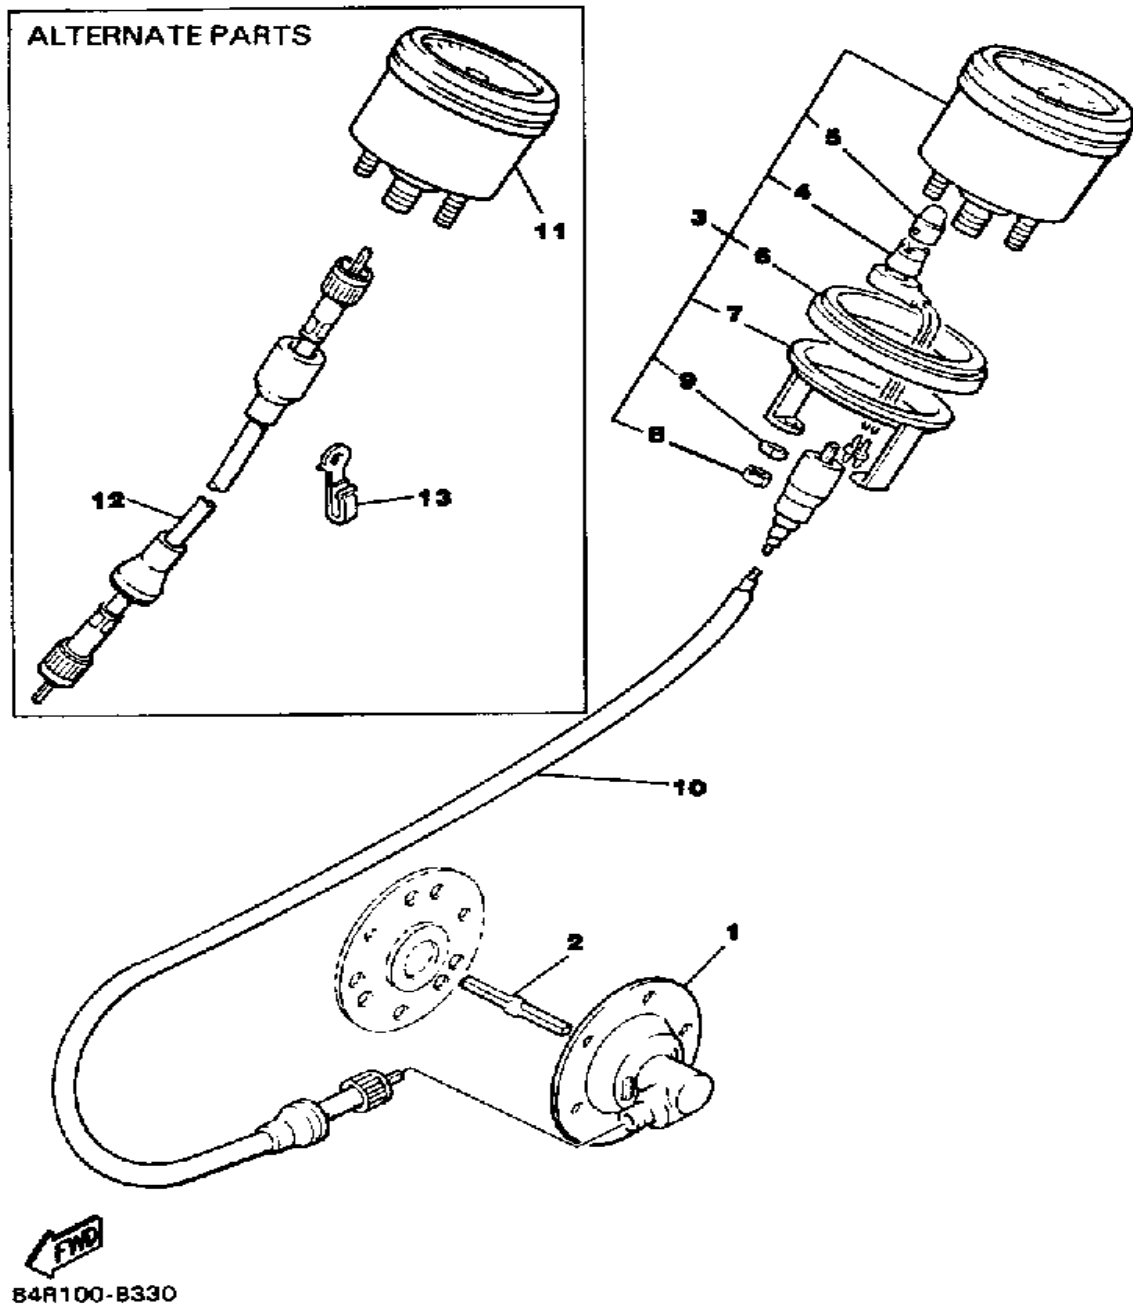

# BUMPER

Ref. No.	Part Number	Description	Qty	Remarks
30	90267-48086-00	RIVET, BLIND .....	5	
31	90480-15268-00	GROMMET .....	2	

Property of [www.SmallEngineDiscount.com](http://www.SmallEngineDiscount.com) - Not for Resale