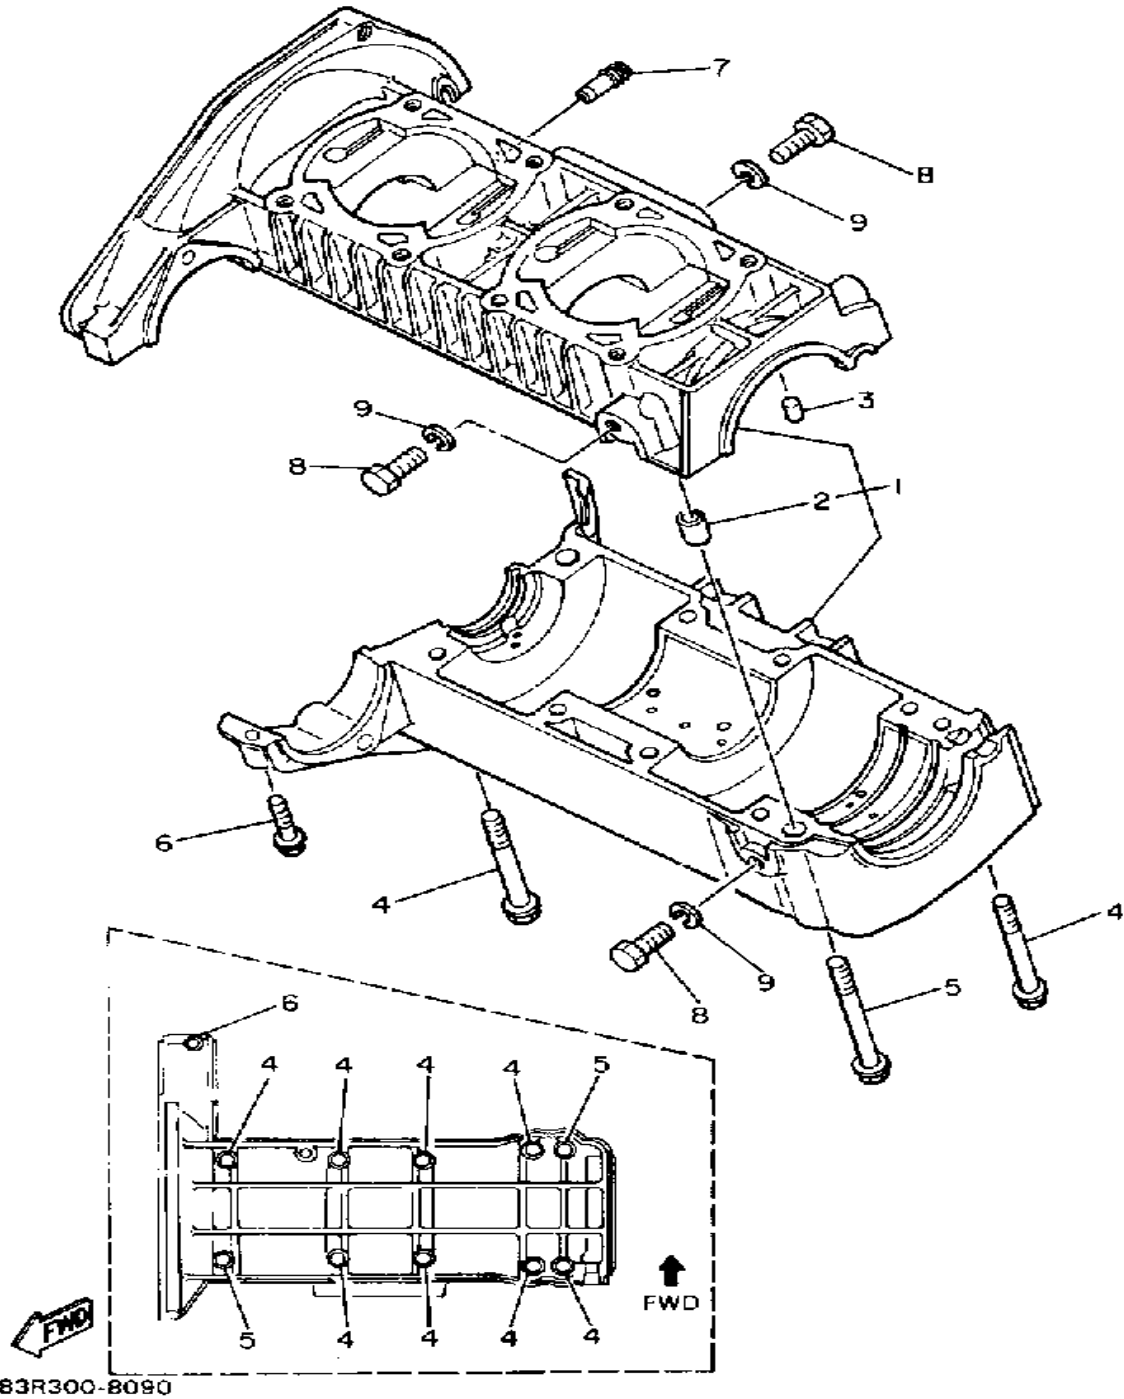

CRANKCASE

Ref. No.	Part Number	Description	Qty	Remarks
1	8H8-15100-02-00	CRANKCASE ASSEMBLY	1	
2	99510-12016-00	. PIN, DOWEL	2	
3	93604-07141-00	PIN, DOWEL	2	
4	95811-08075-00	BOLT, FLANGE	8	
5	95822-08085-00	BOLT, FLANGE	2	
6	95811-06030-00	BOLT, FLANGE	1	
7	J38-11116-00-00	JOINT, BREATHER	1	
8	97313-08020-00	BOLT, HEXAGON	6	
9	92990-08100-00	WASHER	6	

Property of www.SmallEngineDiscount.com - Not for Resale