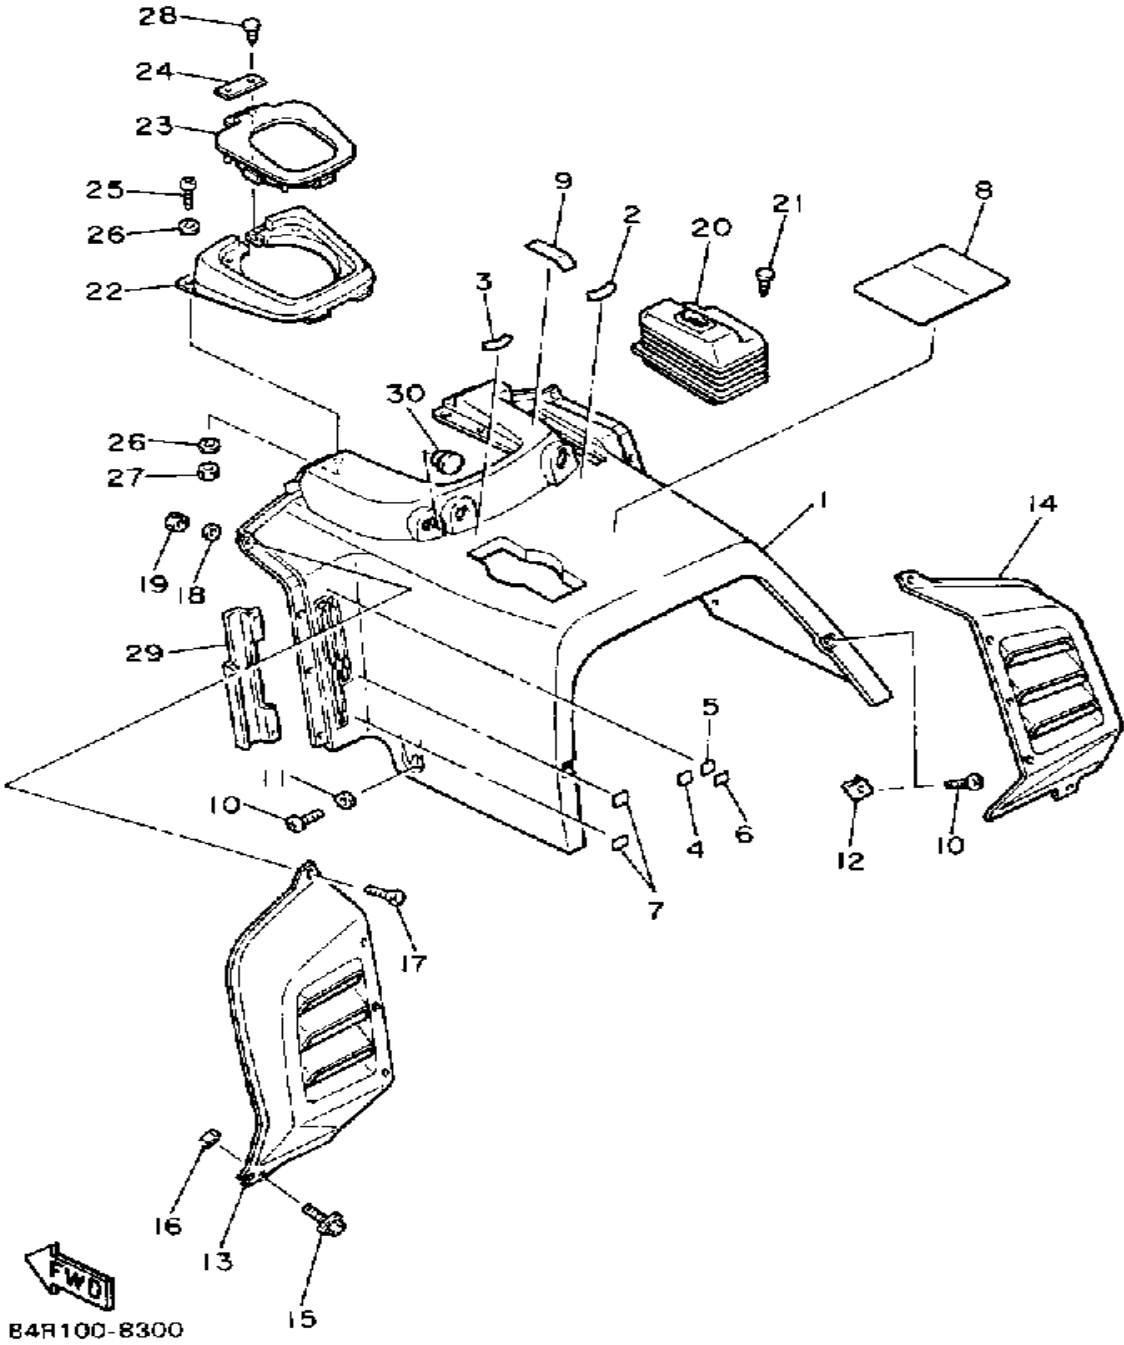

INSTRUMENT PANEL

Ref. No.	Part Number	Description	Qty	Remarks
29	83R-2419A-00-00	HOLDER	1	
30	90480-12012-00	GROMMET	1	

Property of www.SmallEngineDiscount.com - Not for Resale