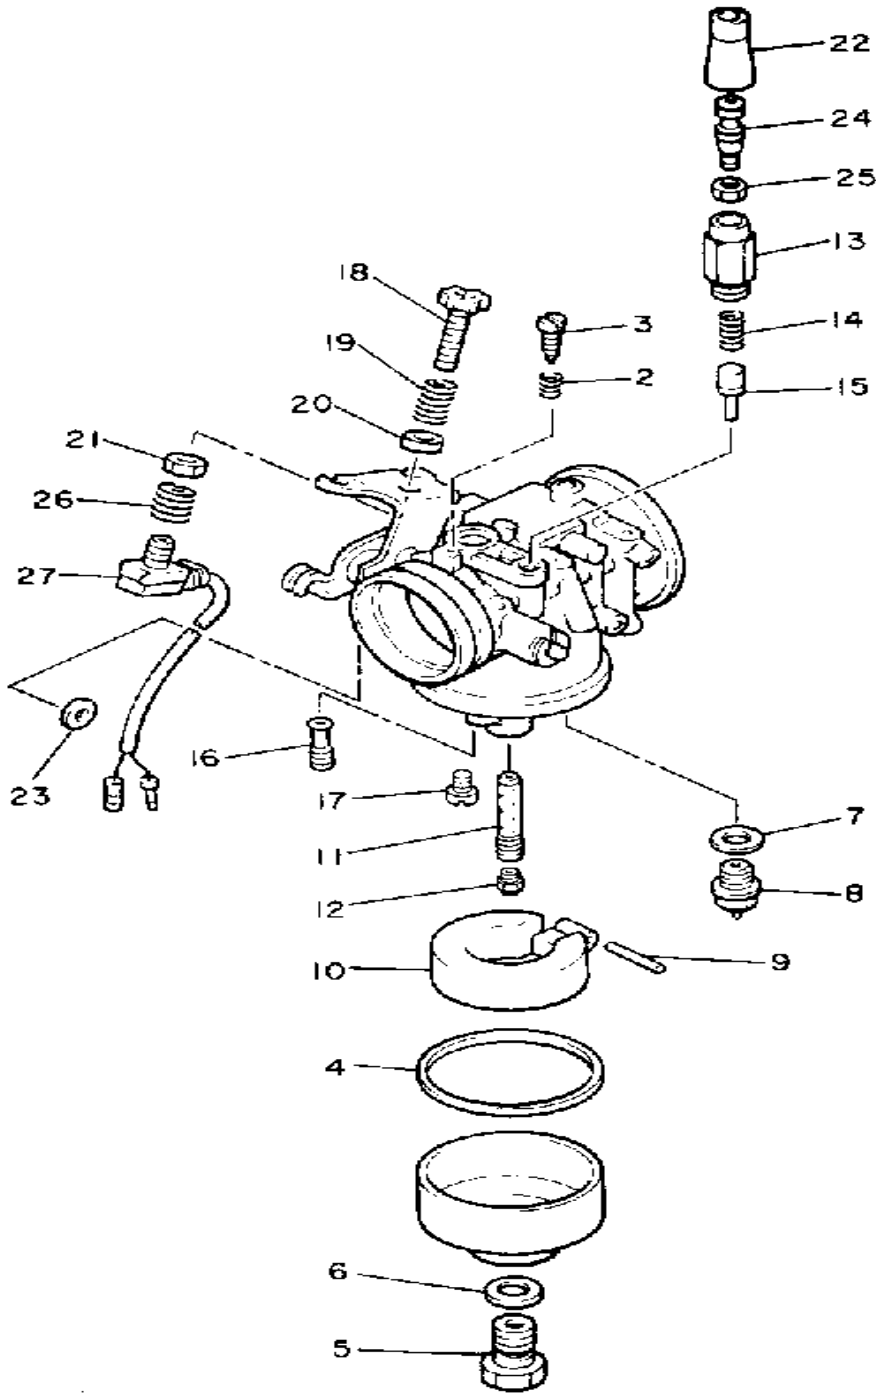

CARBURETOR

Ref. No.	Part Number	Description	Qty	Remarks
23	80L-14227-00-00	. WASHER	1	
24	12G-14106-00-00	. CABLE ADJUST SCREW SET	1	
25	802-14161-00-00	. NUT, CABLE ADJUSTING ...	1	
26	8X0-14133-00-00	. SPRING, THROTTLE STOP ..	1	
27	8V0-8259A-00-00	. SWITCH, CARBURETOR	1	

84R100-8070

Property of www.SmallEngineDiscount.com - Not for Resale