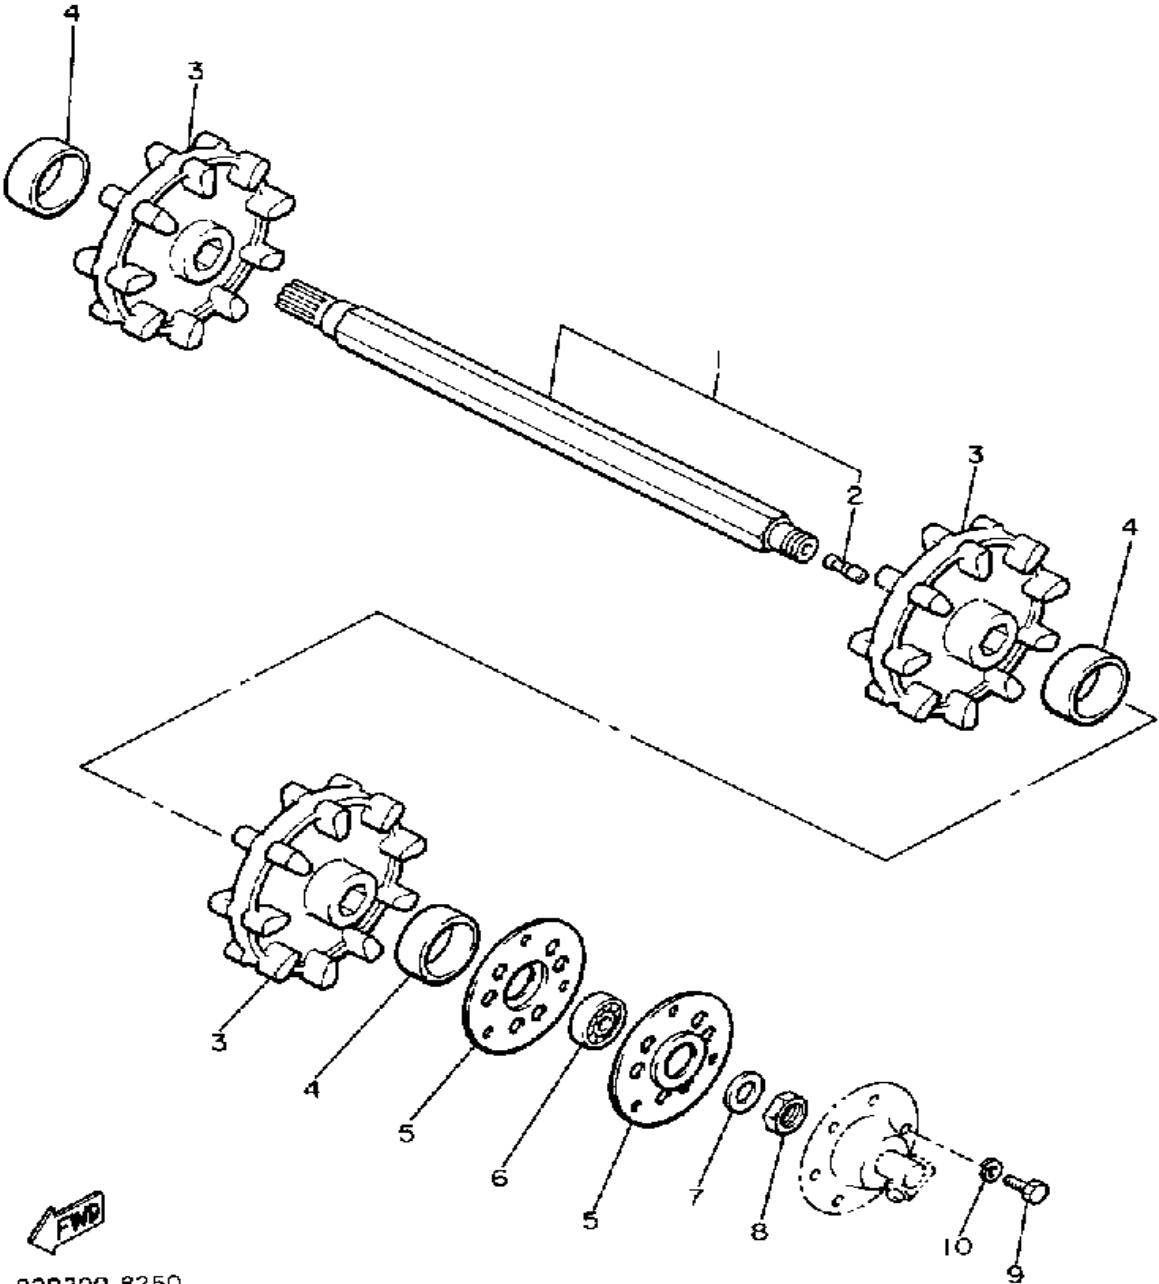

TRACK DRIVE 1

Ref. No.	Part Number	Description	Qty	Remarks
1	83R-W4751-00-00	AXLE, FRONT	1	
2	8K4-47577-00-00	. CONNECTOR	1	
3	83R-W4753-01-00	WHEEL, SPROCKET 1	3	
4	90387-514Y2-00	COLLAR	3	
5	83R-47551-00-00	HOUSING, FRONT AXLE	2	
6	93306-00507-00	BEARING (B6005)	1	
7	90208-25045-00	WASHER, CONICAL SPRING	1	
8	90170-25367-00	NUT	1	
9	97011-08016-00	BOLT	3	
10	92990-08100-00	WASHER	3	

Property of www.SmallEngineDiscount.com - Not for Resale