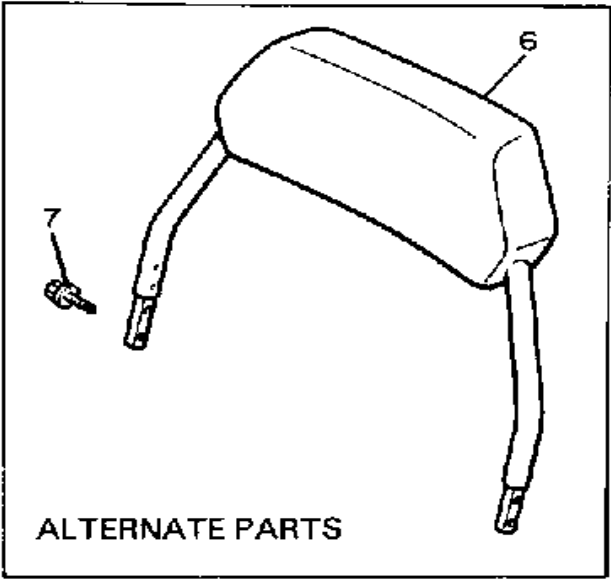

SEAT

Ref. No.	Part Number	Description	Qty	Remarks
1	84R-24730-00-00	DOUBLE SEAT ASSEMBLY ...	1	
2	84R-24731-00-00	. COVER, SEAT	1	
3	83R-24729-00-00	. SPACER 2	2	
4	86V-77384-00-00	. PIN	2	
5	90267-48060-00	RIVET, BLIND	6	
6	83R-24790-00-00	SEAT BACK ASSEMBLY	1	
7	90105-06437-00	BOLT, WASHER BASED	4	ALT. PART