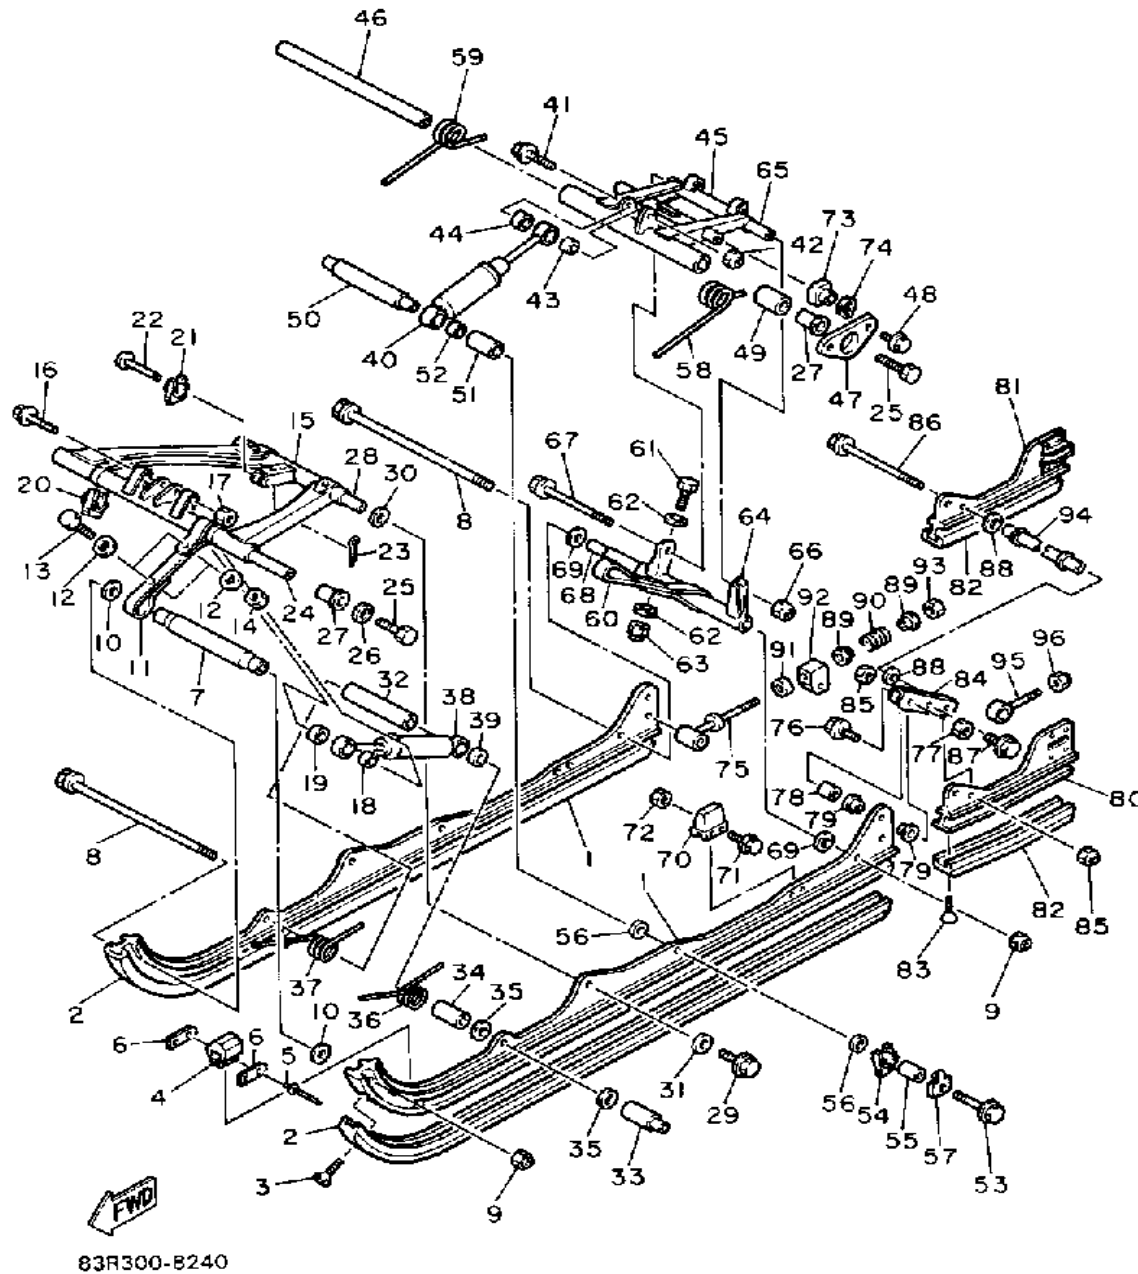

TRACK SUSPENSION 2

Ref. No.	Part Number	Description	Qty	Remarks
57	83R-47467-00-00	PLATE, GUIDE	2	
58	83R-47473-00-00	SPRING, REAR 1	1	
59	83R-47474-00-00	SPRING, REAR 2	1	
60	89F-47496-00-00	STOPPER 2	1	
61	97011-06025-00	BOLT (97001-06025)	1	
62	90201-06407-00	WASHER, PLATE (90201-06747-00)	2	
63	95701-06300-00	NUT, NYLON	1	
64	83R-47417-00-00	BRACKET 3	1	
65	90387-085T3-00	COLLAR	1	
66	95712-08300-00	NUT, LOCK	1	
67	95812-08225-00	BOLT, FLANGE	1	
68	90387-085T4-00	COLLAR	1	
69	90201-08649-00	WASHER, PLATE	2	
70	83R-47457-00-00	DAMPER 2	2	
71	95811-06040-00	BOLT, FLANGE	4	
72	95601-06200-00	NUT, U FLANGE	4	
73	86S-47446-01-00	HOOK 1	2	
74	99009-14400-00	CIRCLIP	2	
75	83R-47337-00-00	SHAFT, PIVOT	2	
76	95811-10030-00	BOLT, FLANGE	2	
77	90185-10115-00	NUT, SELF-LOCKING	2	
78	90387-105T5-00	COLLAR	2	
79	90386-16154-00	BUSH	4	
80	83R-47412-00-00	FRAME, SLIDING 2	1	
81	83R-47413-00-00	FRAME, SLIDING 3	1	
82	83R-47424-00-00	RUNNER, SLIDING 4	2	
83	90151-06010-00	SCREW, COUNTERSUNK	2	
84	83R-47333-00-00	ARM, PIVOT 3	2	

CONTINUED ON NEXT FRAME ►

Property of www.SmallEngineDiscount.com - Not for Resale