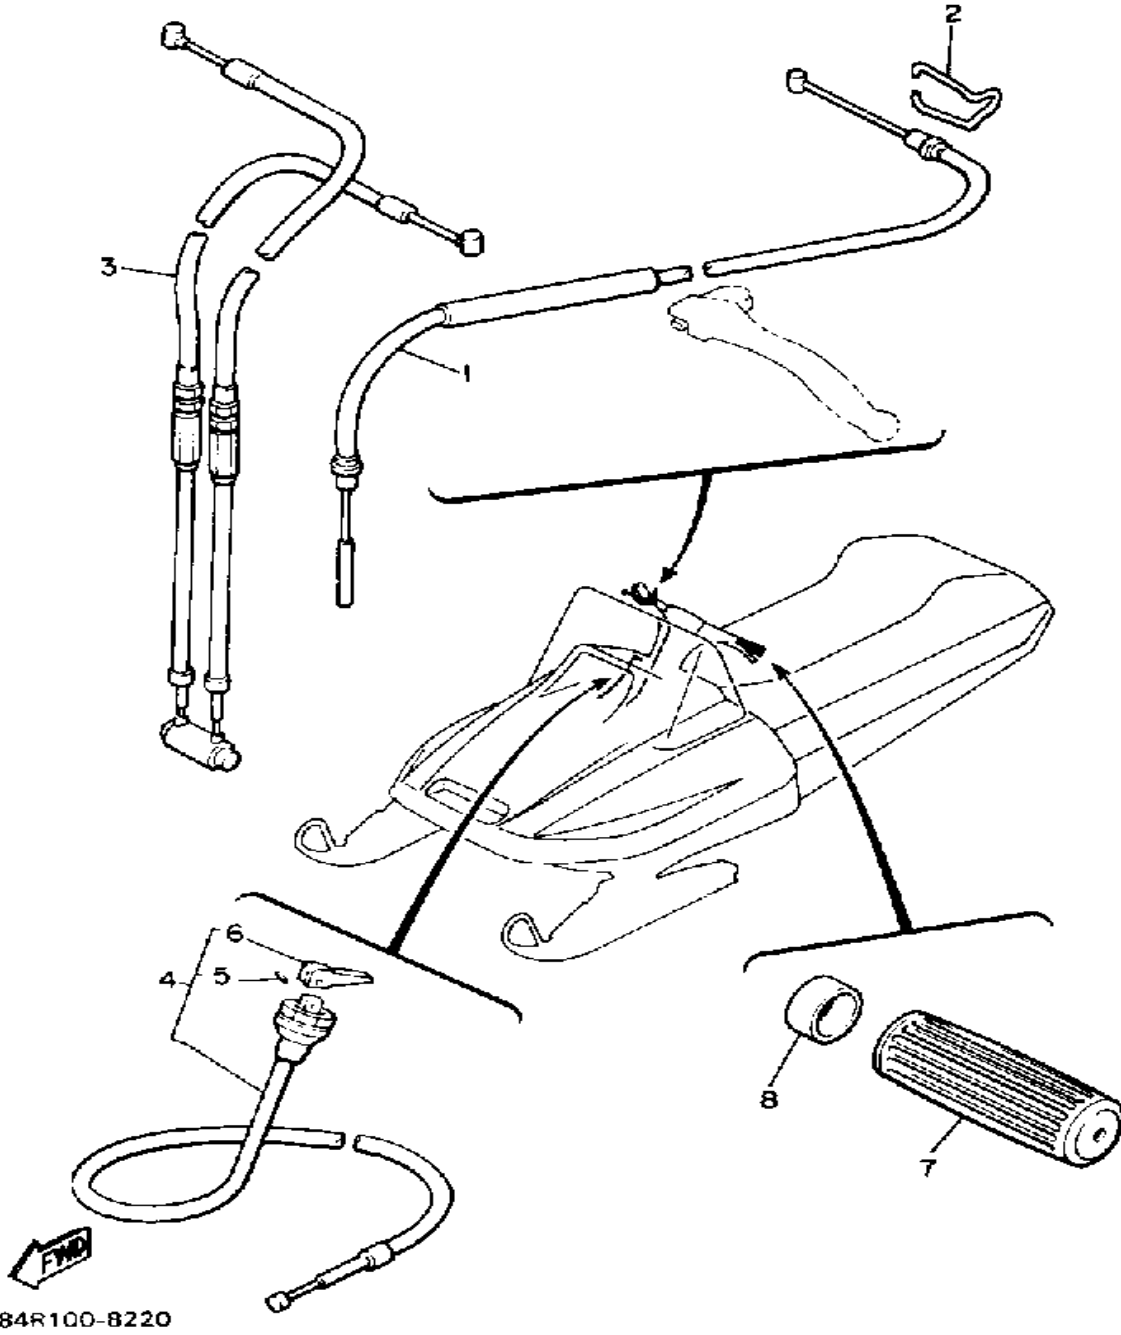

# CONTROL - CABLE

Ref. No.	Part Number	Description	Qty	Remarks
1	83R-26311-01-00	CABLE, THROTTLE 1	1	
2	90465-10189-00	CLAMP	1	
3	84R-26340-00-00	CABLE, BRAKE	1	
4	83R-26331-00-00	CABLE, STARTER 1	1	
5	91609-30010-00	. PIN, SPRING	1	
6	8V0-26393-00-00	. HOLDER	1	
7	801-26241-01-00	GRIP	2	
8	90387-22726-00	COLLAR	1	