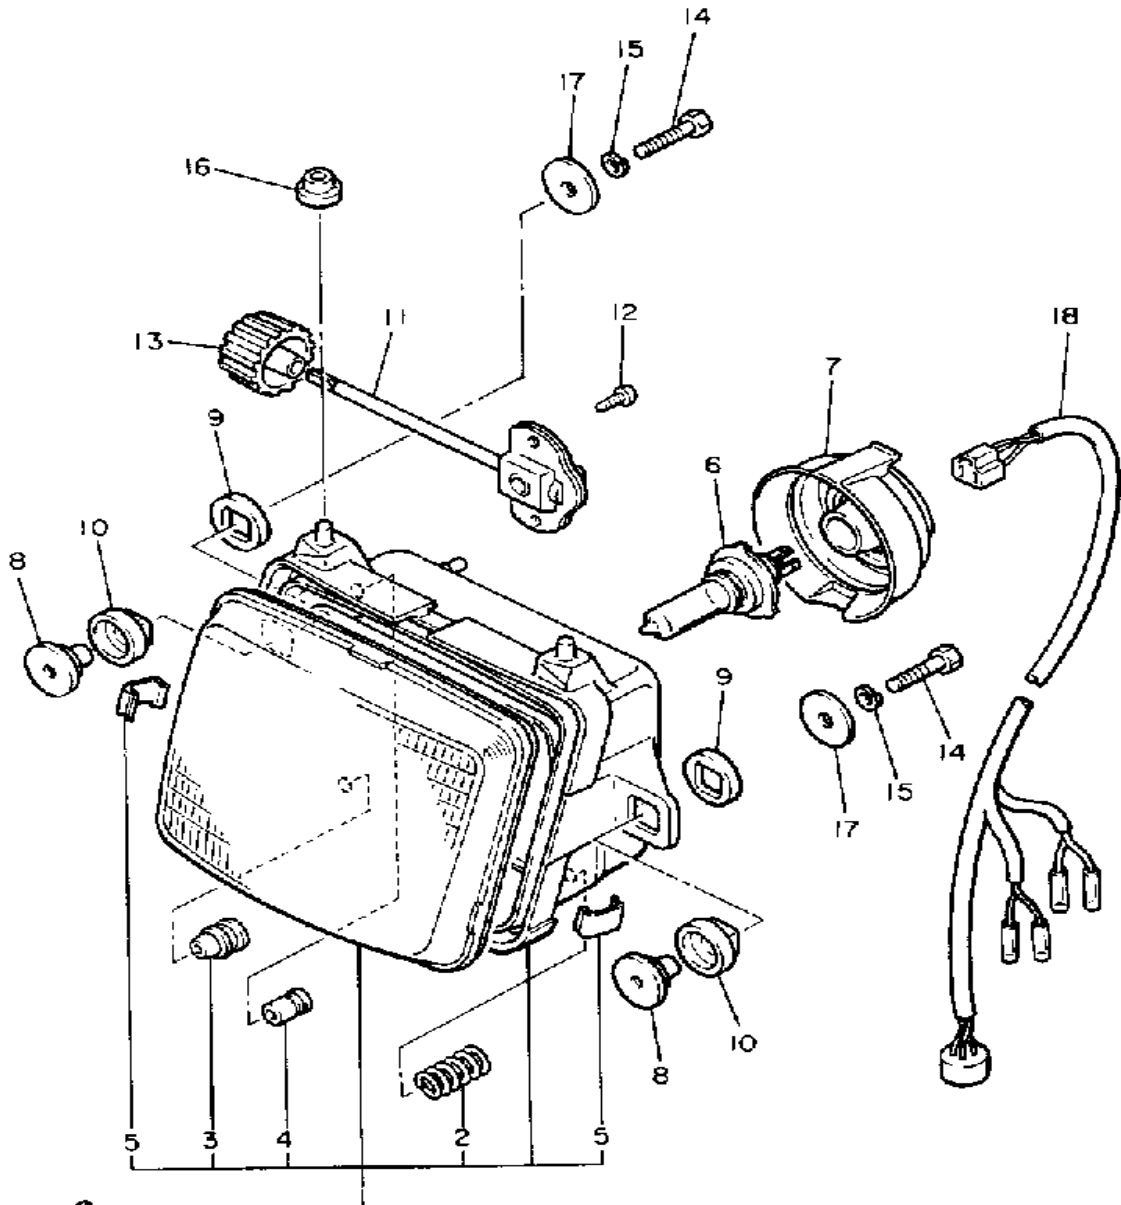

HEADLIGHT

Ref. No.	Part Number	Description	Qty	Remarks
1	84R-8430A-A0-00	HEAD LIGHT UNIT ASSEMBLY	1	
2	51L-84332-00-00	. SPRING, SCREW	1	
3	51L-8431U-00-00	. HOLDER	1	
4	51L-84334-00-00	. NUT, ADJUSTING	2	
5	36Y-84324-00-00	. SPRING, REFLECTOR	3	
6	5V2-84314-00-XX	BULB, HL 12V60/55W (2F9-84314-00)	1	
7	36Y-84397-00-00	COVER, SOCKET	1	
8	498-84145-60-00	COLLAR, BODY FITTING	2	
9	498-84164-60-00	DAMPER	2	
10	498-84163-60-00	DAMPER	2	
11	83R-8430M-00-00	GEAR UNIT ASSEMBLY	1	
12	97780-40116-00	SCREW, TAPPING	2	
13	26H-8432M-00-00	KNOB ASSEMBLY	1	
14	97003-08040-00	BOLT (82G)	2	
15	92990-08100-00	WASHER	2	
16	36Y-84354-00-00	GROMMET	2	
17	90201-085E6-00	WASHER PLATE	2	
18	83R-84359-00-00	CORD, HEADLIGHT	1	

83R300-8340

Property of www.SmallEngineDiscount.com - Not for Resale