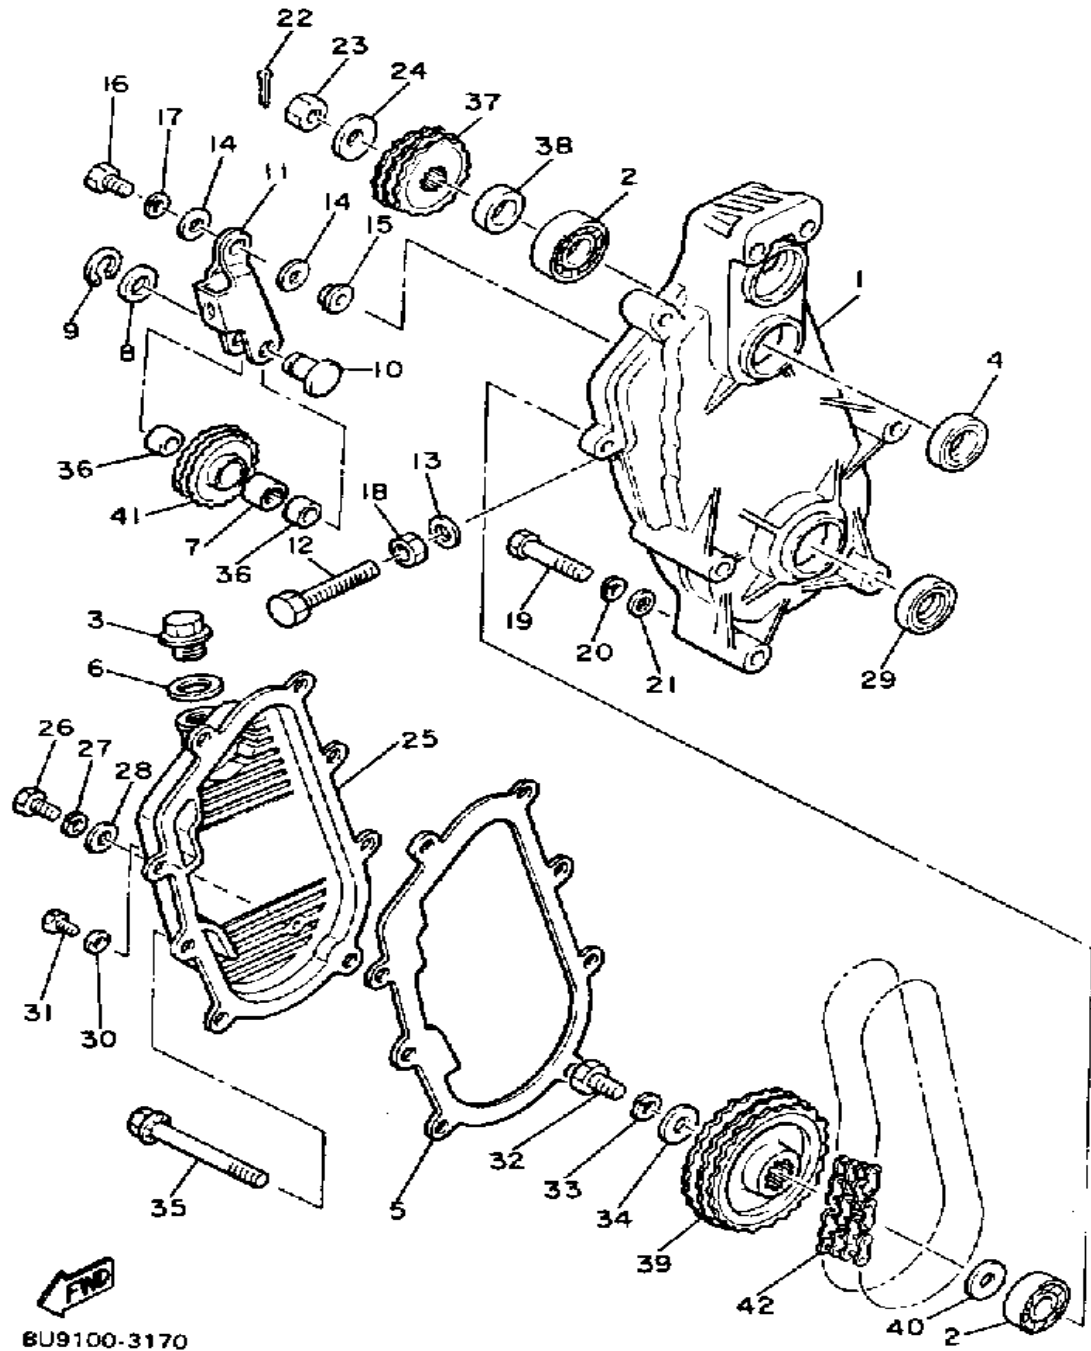

TRACK DRIVE 2

6U9100-3170

Ref. No.	Part Number	Description	Qty	Remarks
1	99999-02203-00	HOUSING, CHAIN (8L9-47541-00-00)	1	
2	93306-20570-00	BEARING	2	
3	90340-22047-00	PLUG, STRAIGHT SCREW	1	
4	93102-27204-00	OIL SEAL	1	
5	86M-47592-00-00	GASKET	1	
6	90430-22144-00	GASKET	1	
7	93315-21227-00	BEARING	1	
8	90201-12631-00	WASHER, PLATE	1	
9	99009-12400-00	CIRCLIP	1	
10	90249-12216-00	PIN	1	
11	8U9-47613-02-00	HOLDER	1	
12	90101-10357-00	BOLT	1	
13	90210-10004-00	WASHER, SEAL	1	
14	92990-08200-00	WASHER, PLAIN	2	
15	90387-08301-00	COLLAR	1	
16	97013-08025-00	BOLT	1	
17	92990-08100-00	WASHER	1	
18	95303-10700-00	NUT	1	
19	97021-08065-00	BOLT	2	
20	92990-08100-00	WASHER	2	
21	92901-08600-00	WASHER	2	
	92990-08600-00	WASHER, PLATE	2	
22	91401-30030-00	PIN, COTTER	1	
23	90170-20211-00	NUT	1	
24	90208-20008-00	WASHER, CONICAL SPRING	1	
25	8L9-47543-00-00	CAP, HOUSING	1	
26	97021-06030-00	BOLT	6	
27	92995-06100-00	WASHER, SPRING	6	

CONTINUED ON NEXT FRAME ►

Not For Resale
www.SmallEngineDiscount.com