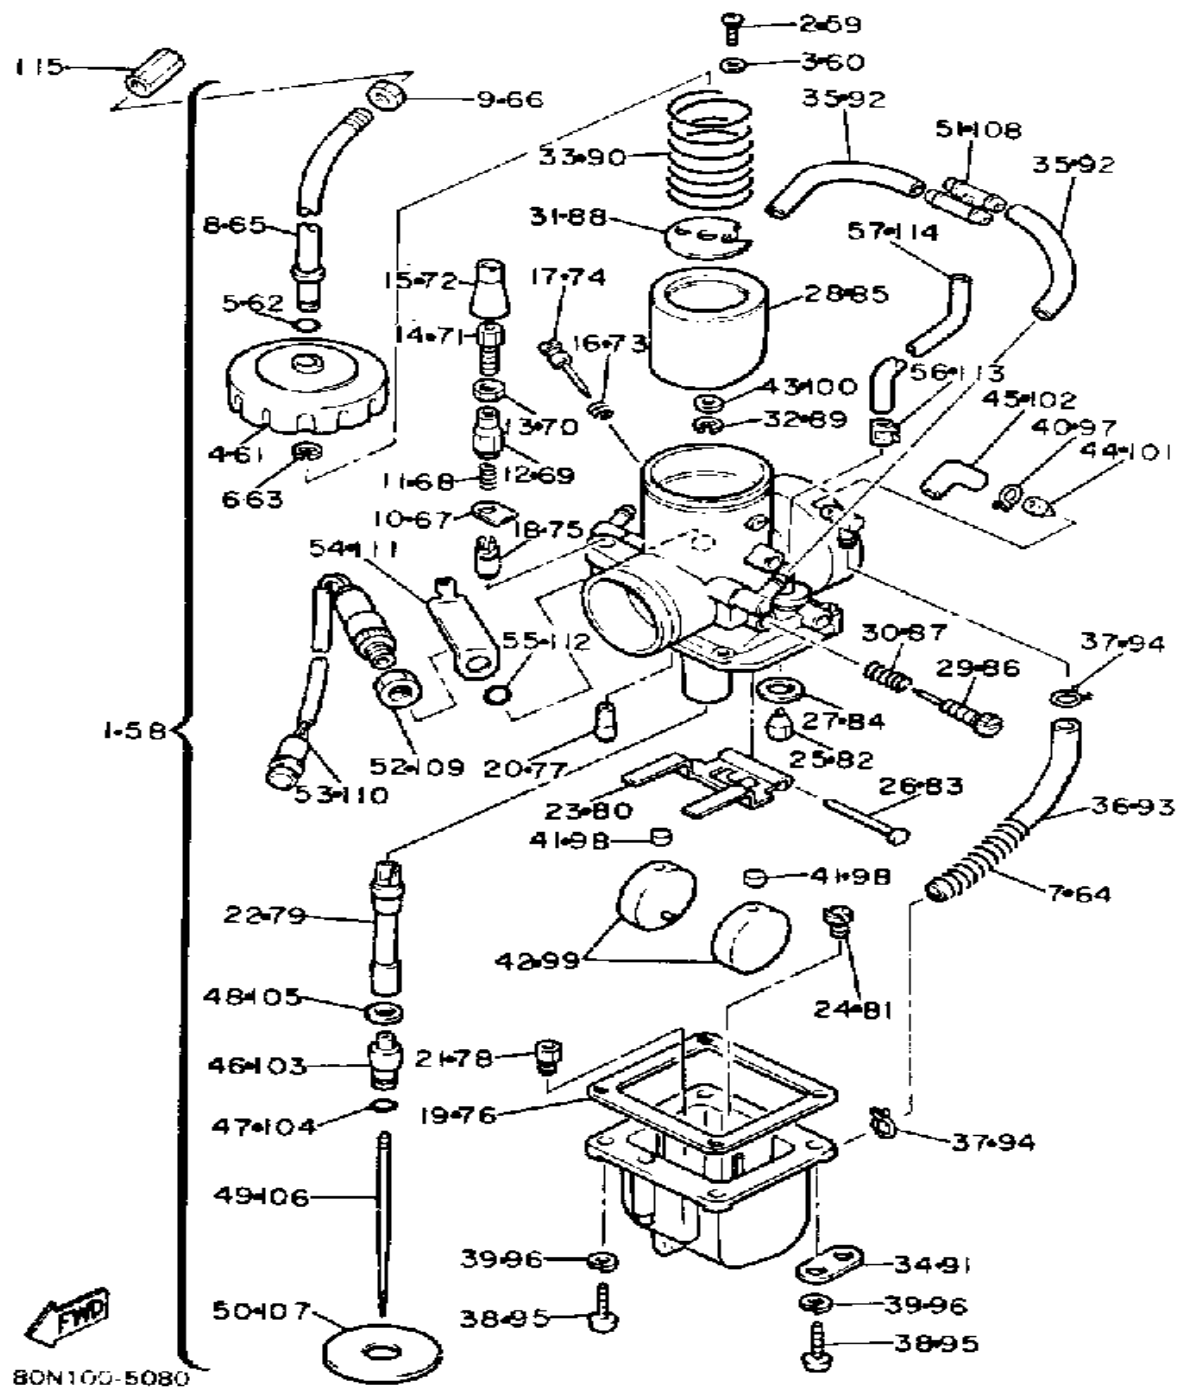

CARBURETOR VMX540J

80N100-5080

Ref. No.	Part Number	Description	Qty	Remarks
95	98580-05016-00	. SCREW, PAN HEAD	4	
96	92990-05100-00	. WASHER, SPRING	4	
97	8U9-14139-00-00	. CLIP, PIPE	1	
98	214-14118-00-00	. CAP	2	
99	214-14185-00-00	. FLOAT	2	
100	2H0-14235-00-00	. WASHER, NEEDLE	2	
101	239-14172-14-00	. PILOT JET, AIR	1	
102	22U-14987-00-00	. HOSE	1	
103	276-14145-00-00	. SETTER, NEEDLE JET	1	
104	214-14147-00-00	. O-RING	1	
105	137-14153-00-00	. WASHER, MAIN JET	1	
106	275-14116-A0-00	. NEEDLE	1	
107	510-14146-00-00	. PLATE	1	
108	8J0-14251-00-00	. NIPPLE	1	
109	80N-14161-00-00	. NUT, CABLE ADJUSTING	1	
110	80N-8259A-00-00	. SWITCH, CARBURETOR	1	
111	80N-14243-00-00	. PLATE	1	
112	80N-14147-00-00	. O-RING	1	
113	90467-09026-00	. CLIP	1	
114	91A30-05045-00	. TUBE, FLEXIBLE VINYL	1	
115	8A7-26323-00-00	NUT, AJUSTING	2	

Not For Resale

www.SmallEngineDiscount.com