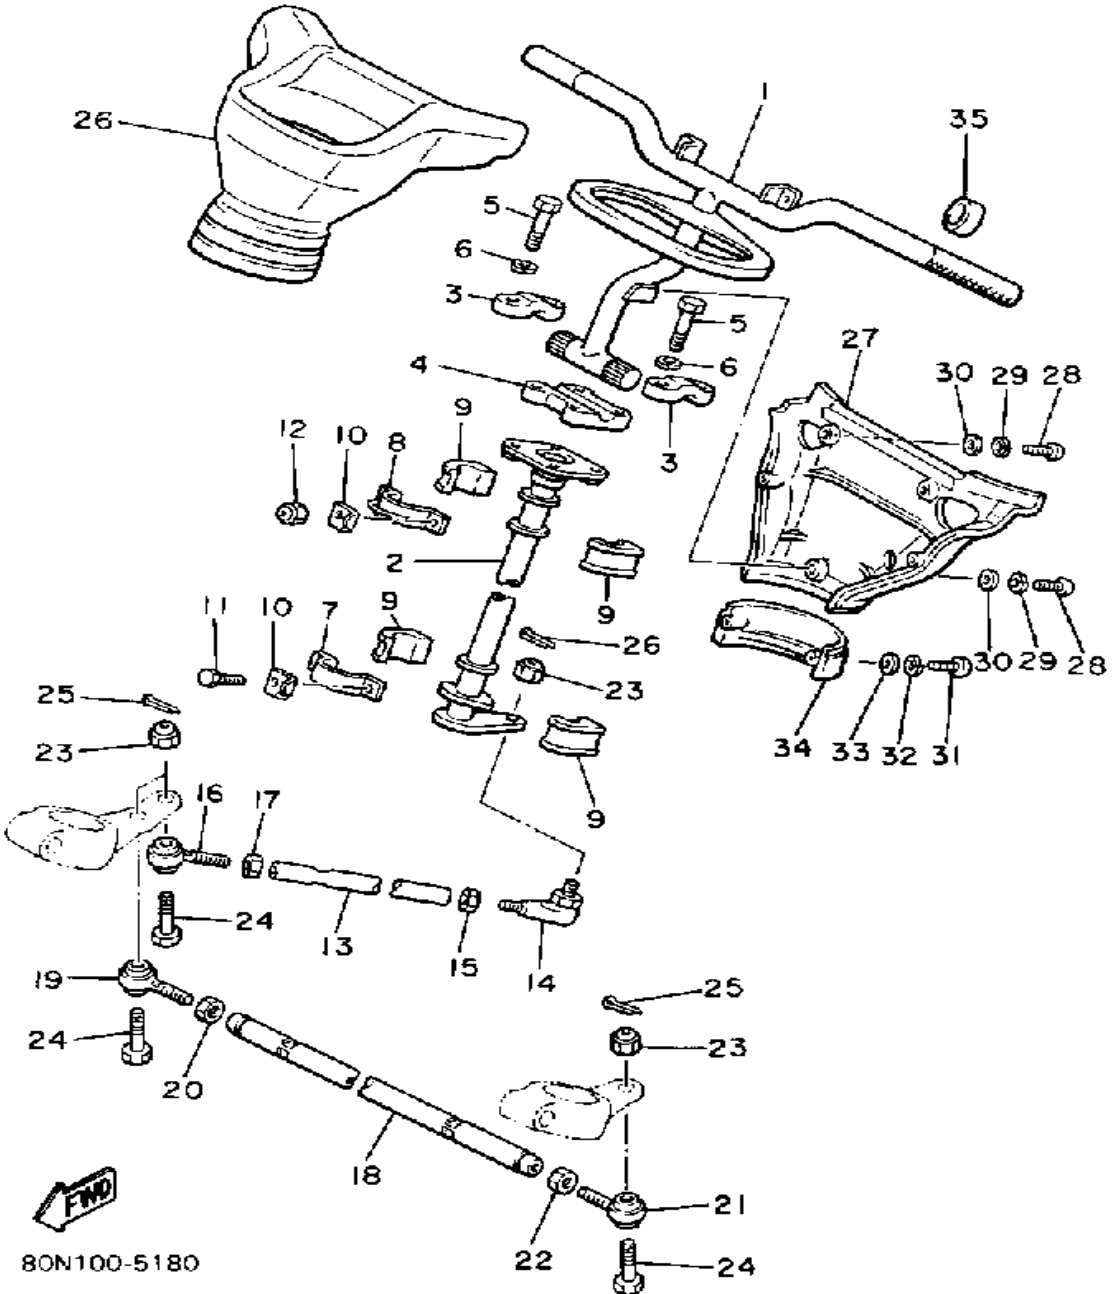

STEERING

Ref. No.	Part Number	Description	Qty	Remarks
30	90201-05721-00	WASHER, PLATE	3	
31	98506-04012-00	SCREW, PAN HEAD	4	
32	92906-04100-00	WASHER, SPRING	4	
33	92906-04600-00	WASHER, PLATE	4	
34	8Y0-23818-00-00	COVER, STEERING	1	
35	(8X6-23857-00-00)	WASHER, LOCK	1	

Not For Resale

www.SmallEngineDiscount.com