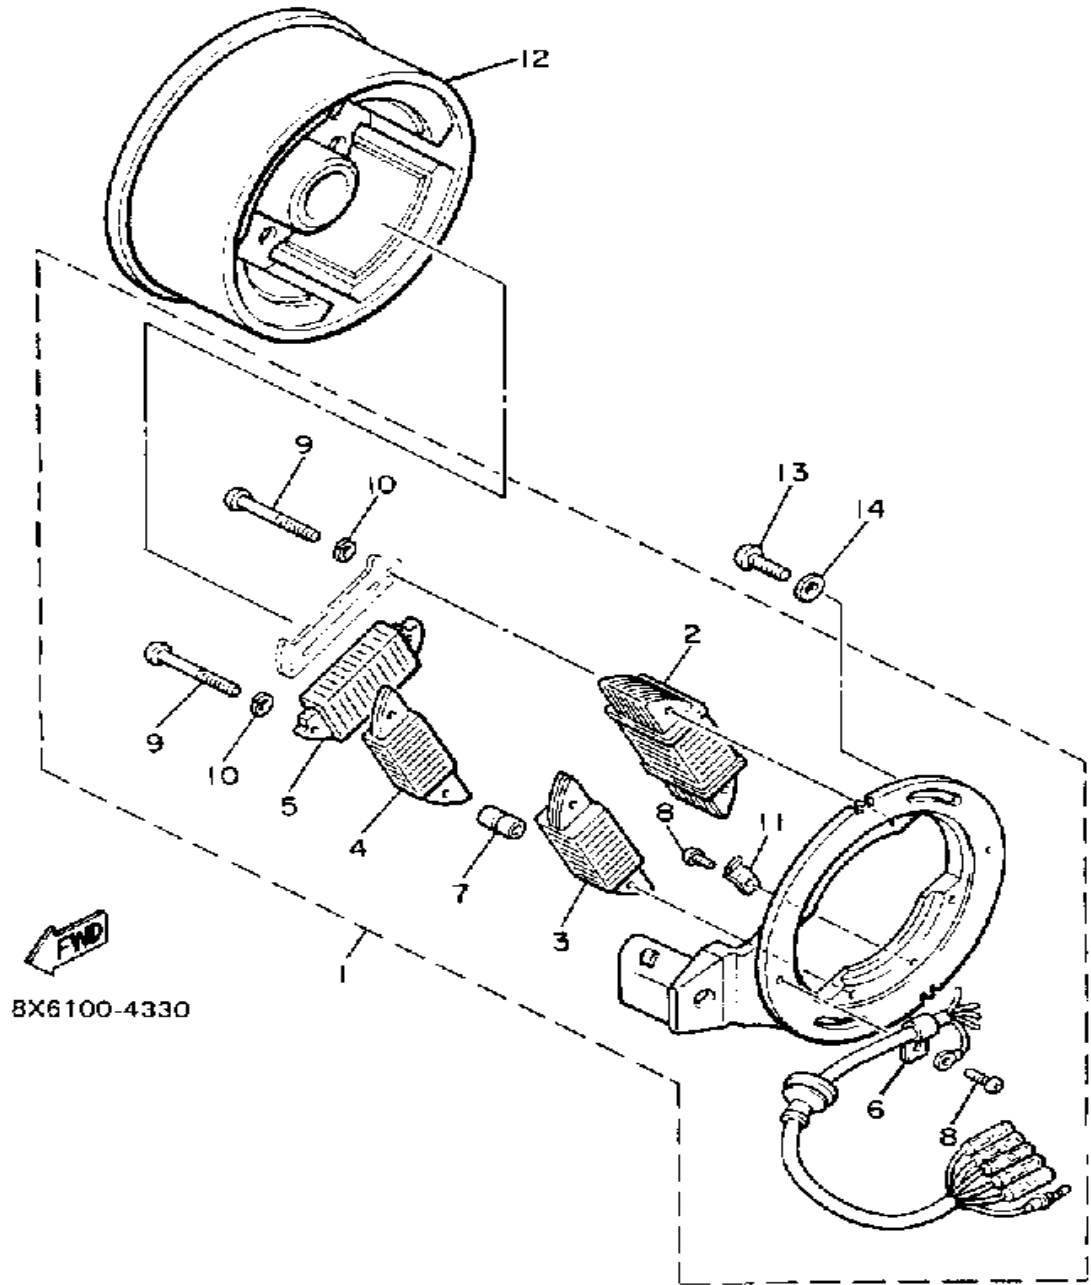

A - C - GENERATOR

Ref. No.	Part Number	Description	Qty	Remarks
1	80N-85510-10-00	STATOR ASSEMBLY	1	
2	8K4-85513-10-00	. COIL, LIGHTING 1	1	
3	8X6-85520-10-00	. COIL, CHARGE	1	
4	8X6-85541-10-00	. COIL, CHARGE	1	
5	8X6-85521-10-00	. COIL ASSEMBLY	1	
6	(8R9-81328-10-00)	CLAMP	1	
7	(8X6-81318-10-00)	SPACER	2	
8	98580-04008-00	. SCREW, PAN HEAD	3	
9	98501-05040-00	. SCREW, PAN HEAD (98502-05040)	4	
10	92990-05100-00	. WASHER, SPRING	4	
11	482-81328-10-00	. CLAMP	1	
12	8X6-85550-10-00	ROTOR ASSEMBLY	1	
13	98980-06016-00	SCREW, BINDING	2	
14	90201-06043-00	WASHER, PLATE	2	