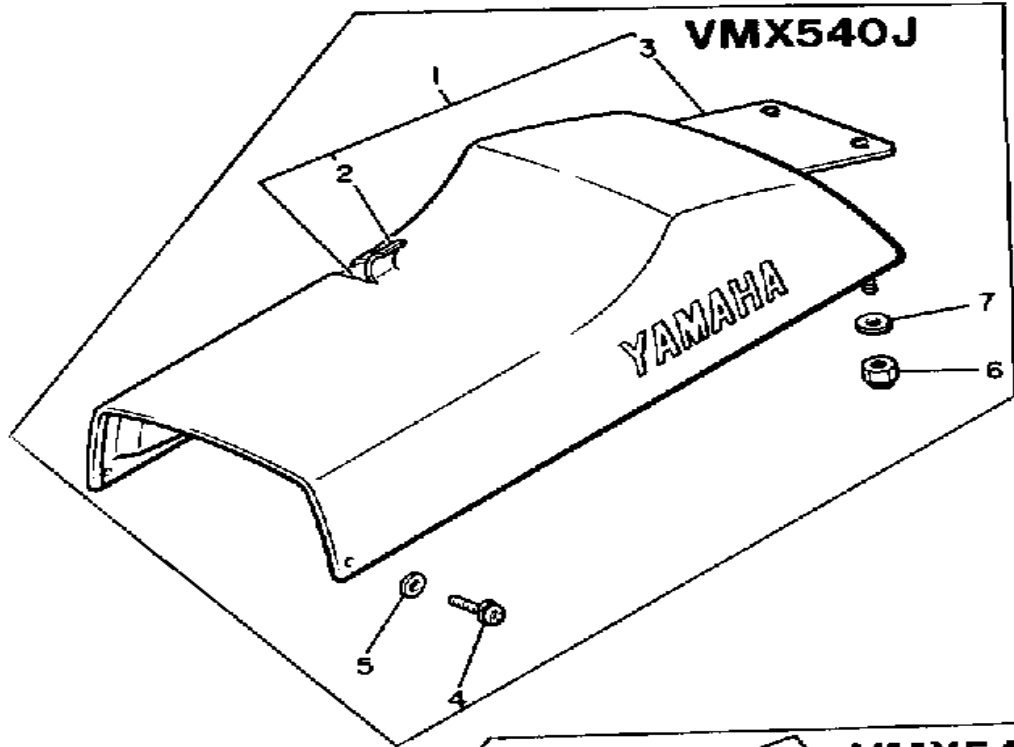

80N100-5200

Not For Resale
www.SmallEngineDiscount.com

SEAT

Ref. No.	Part Number	Description	Qty	Remarks
1	83X-24710-00-00	SINGLE SEAT ASSEMBLY (K)	1	
	8U9-24710-00-00	SINGLE SEAT ASSEMBLY	1	
2	81K-24711-00-00	. COVER, SINGLE SEAT (K)	1	
	8U9-24711-00-00	. COVER, SINGLE SEAT	1	
3	8U9-77377-01-00	. COVER, LUGGAGE BOX 2	1	
4	90159-06019-00	SCREW, WITH WASHER	2	
5	90201-063J2-00	WASHER, PLATE	2	
6	95712-08300-00	NUT, LOCK	2	
7	90201-08748-00	WASHER, PLATE	2	
8	81K-2471F-00-00	BUTTON	10	
9	90267-40069-00	RIVET, BLIND	3	
10	90201-04325-00	WASHER, PLATE	7	
11	90267-40135-00	RIVET, BLIND (90267-40069-00)	7	