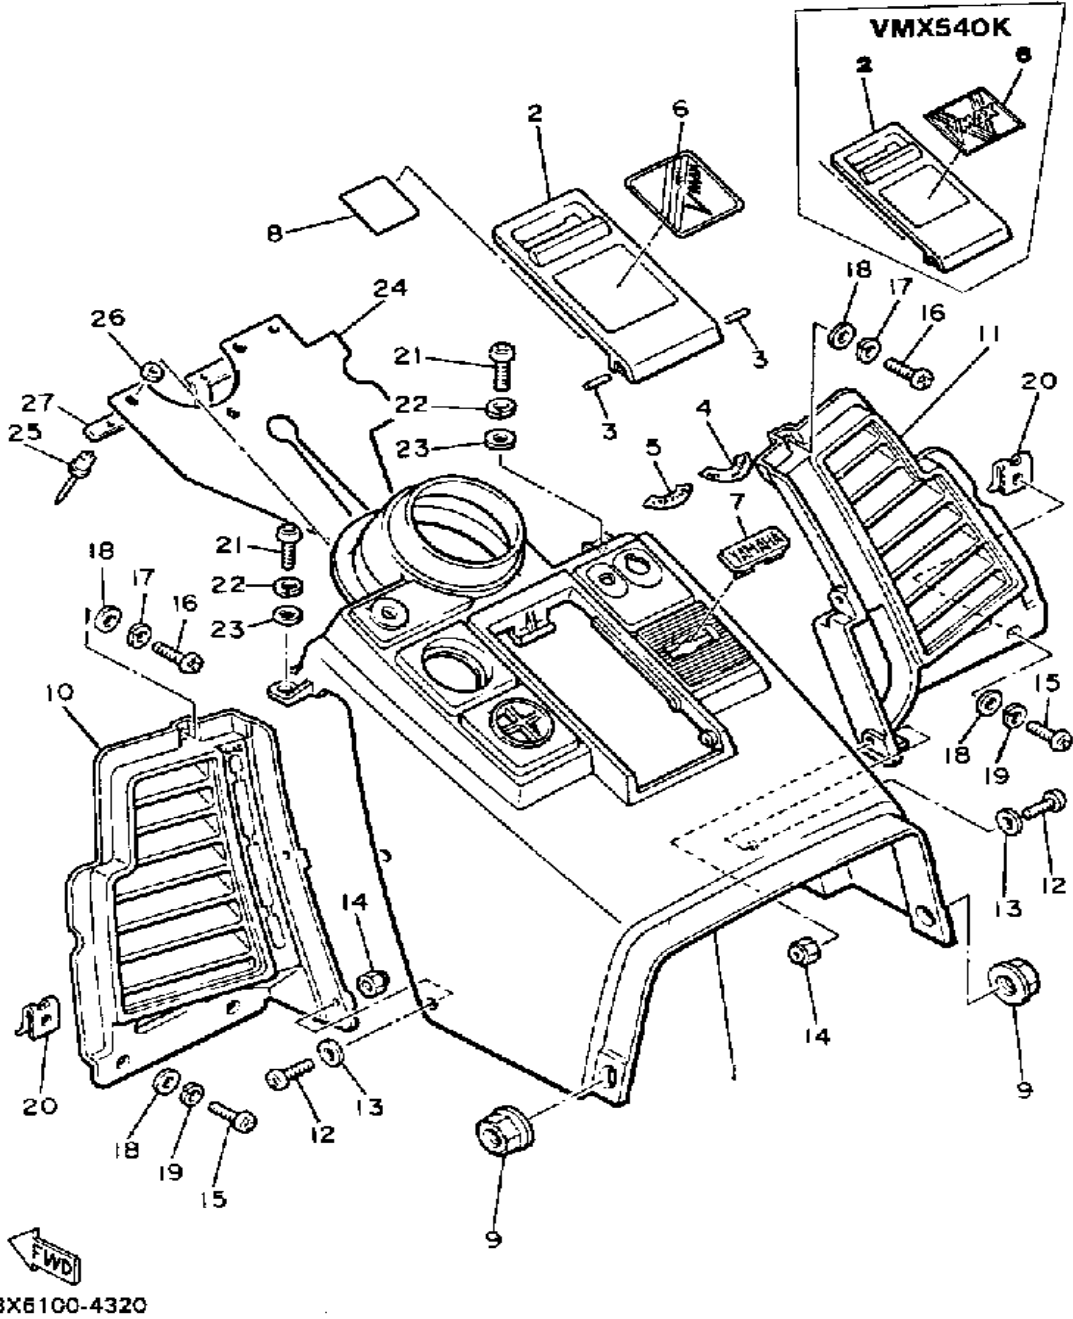

INSTRUMENT PANEL

Ref. No.	Part Number	Description	Qty	Remarks
27	8X6-77721-00-00	BRACKET 1	1	

Not For Resale
www.SmallEngineDiscount.com