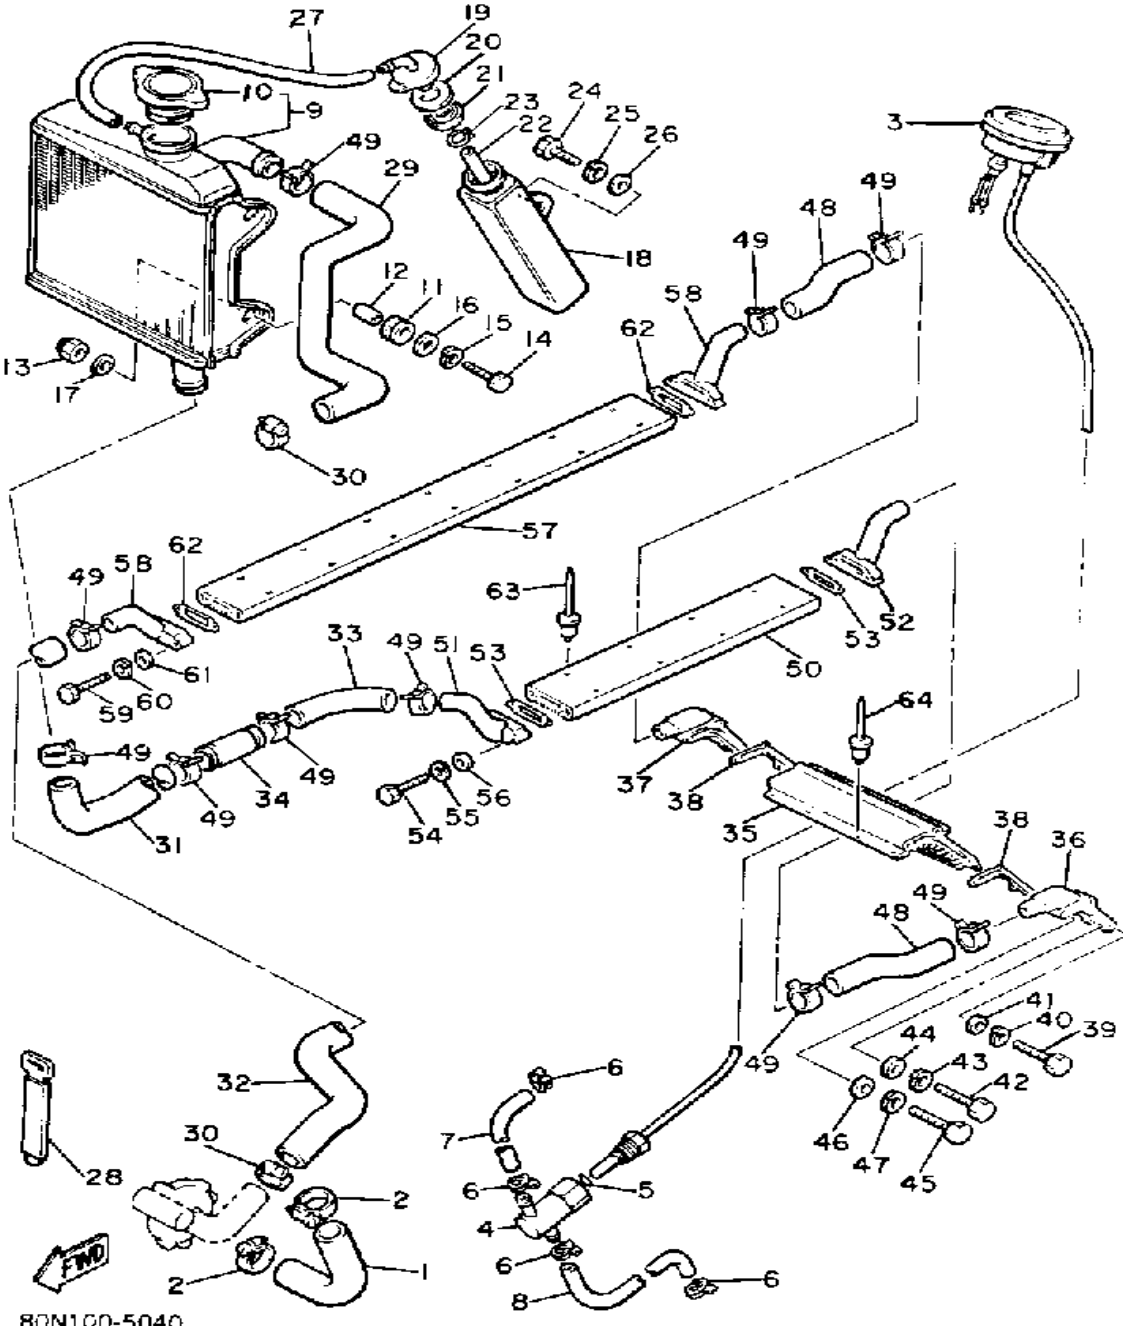

RADIATOR - HOSE

Ref. No.	Part Number	Description	Qty	Remarks
1	8M6-12481-01-00	PIPE 1	1	
2	90460-38292-00	CLAMP, HOSE	2	
3	8X6-83590-00-00	WATER TEMP METER	1	
4	8A7-12446-01-00	JOINT	1	
5	93210-10118-00	O-RING	1	
6	90460-11149-00	CLAMP, HOSE	4	
7	84M-1243E-00-00	HOSE, 2	1	
8	8J0-12484-00-00	PIPE 4 (7-145)	1	
9	8M6-12460-00-00	RADIATOR ASSEMBLY	1	
10	11H-12462-00-00	. CAP, RADIATOR	1	
11	90480-20131-00	GROMMET	4	
12	90387-06518-00	COLLAR	4	
13	95701-06300-00	NUT, NYLON	1	
14	97021-06030-00	BOLT	4	
15	92995-06100-00	WASHER, SPRING	4	
16	90201-061A5-00	WASHER, PLATE	4	
	92990-06600-00	WASHER, PLATE	4	
17	90201-06067-00	WASHER, PLATE	1	
18	8A2-21871-00-00	TANK, RECOVERY	1	
19	8A2-21875-00-00	CAP	1	
20	8A2-16716-00-00	GASKET, CAP	1	
21	8A2-21872-00-00	STOPPER	1	
22	90445-11293-00	HOSE	1	
23	90467-10008-00	CLIP	1	
24	97313-06016-00	BOLT, HEXAGON	1	
25	92995-06100-00	WASHER, SPRING	1	
26	90201-06067-00	WASHER, PLATE	1	
27	90445-11182-00	HOSE	1	
28	341-26397-01-00	BAND	1	

CONTINUED ON NEXT FRAME ➤

Not For Resale
www.SmallEngineDiscount.com