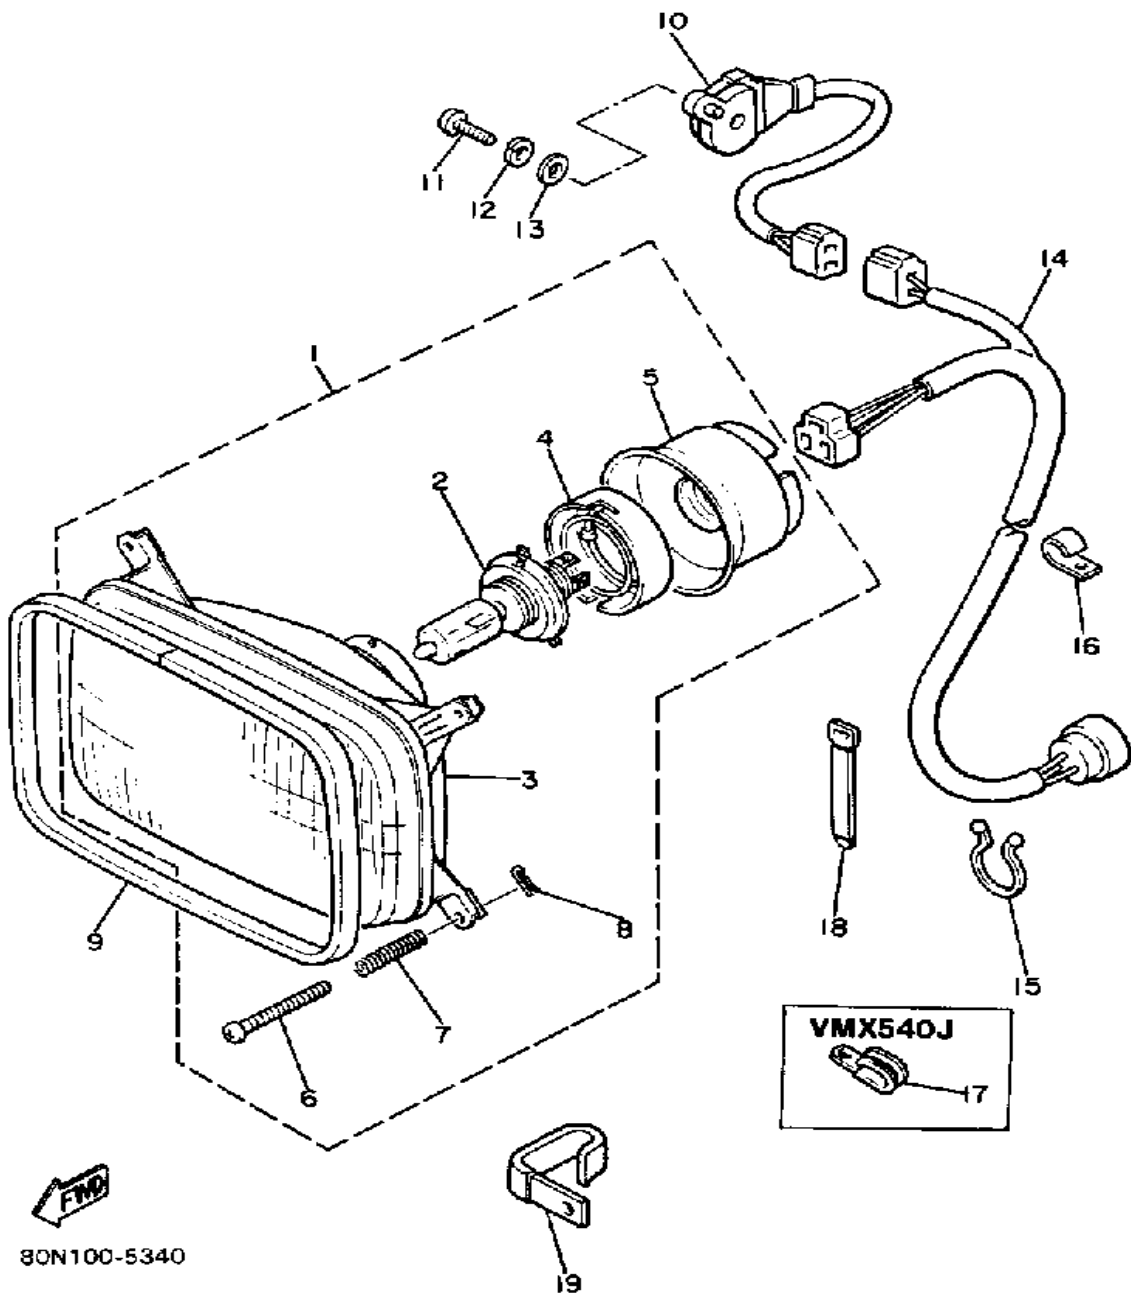

Not For Resale
www.SmallEngineDiscount.com

HEADLIGHT

Ref. No.	Part Number	Description	Qty	Remarks
1	8M6-84310-00-00	HEADLIGHT UNIT ASSEMBLY	1	
2	5V2-84314-00-XX	. BULB, HL 12V60/55W (2F9-84314-00)	1	
3	8A7-84320-00-00	LENS ASSEMBLY	1	
4	8A7-84312-00-00	. HOLDER, SOCKET	1	
5	8A7-84397-01-00	. COVER, SOCKET	1	
6	8M6-84331-00-00	. SCREW, RIM ADJUSTING (8A5-84331-00-00)	4	
7	8A5-84332-00-00	. SPRING, SCREW	4	
8	8K4-84374-00-00	. CLIP	2	
9	8T7-84366-00-00	DAMPER, HEADLIGHT 1	1	
10	8M6-82520-01-00	LIGHT SWITCH ASSEMBLY (8M6-82520-00)	1	
11	98503-05025-00	SCREW, PAN HEAD (98501-05025)	1	
12	92990-05100-00	WASHER, SPRING	1	
13	92901-05600-00	WASHER, PLATE	1	
14	8X6-84359-00-00	CORD, HEADLIGHT	1	
15	90464-16039-00	CLAMP	1	
16	90465-06013-00	CLAMP	1	
17	(90465-06020-00)	CLAMP	1	
18	25G-83936-01-00	BAND, SWITCH CORD	1	
19	90465-08028-00	CLAMP	1	