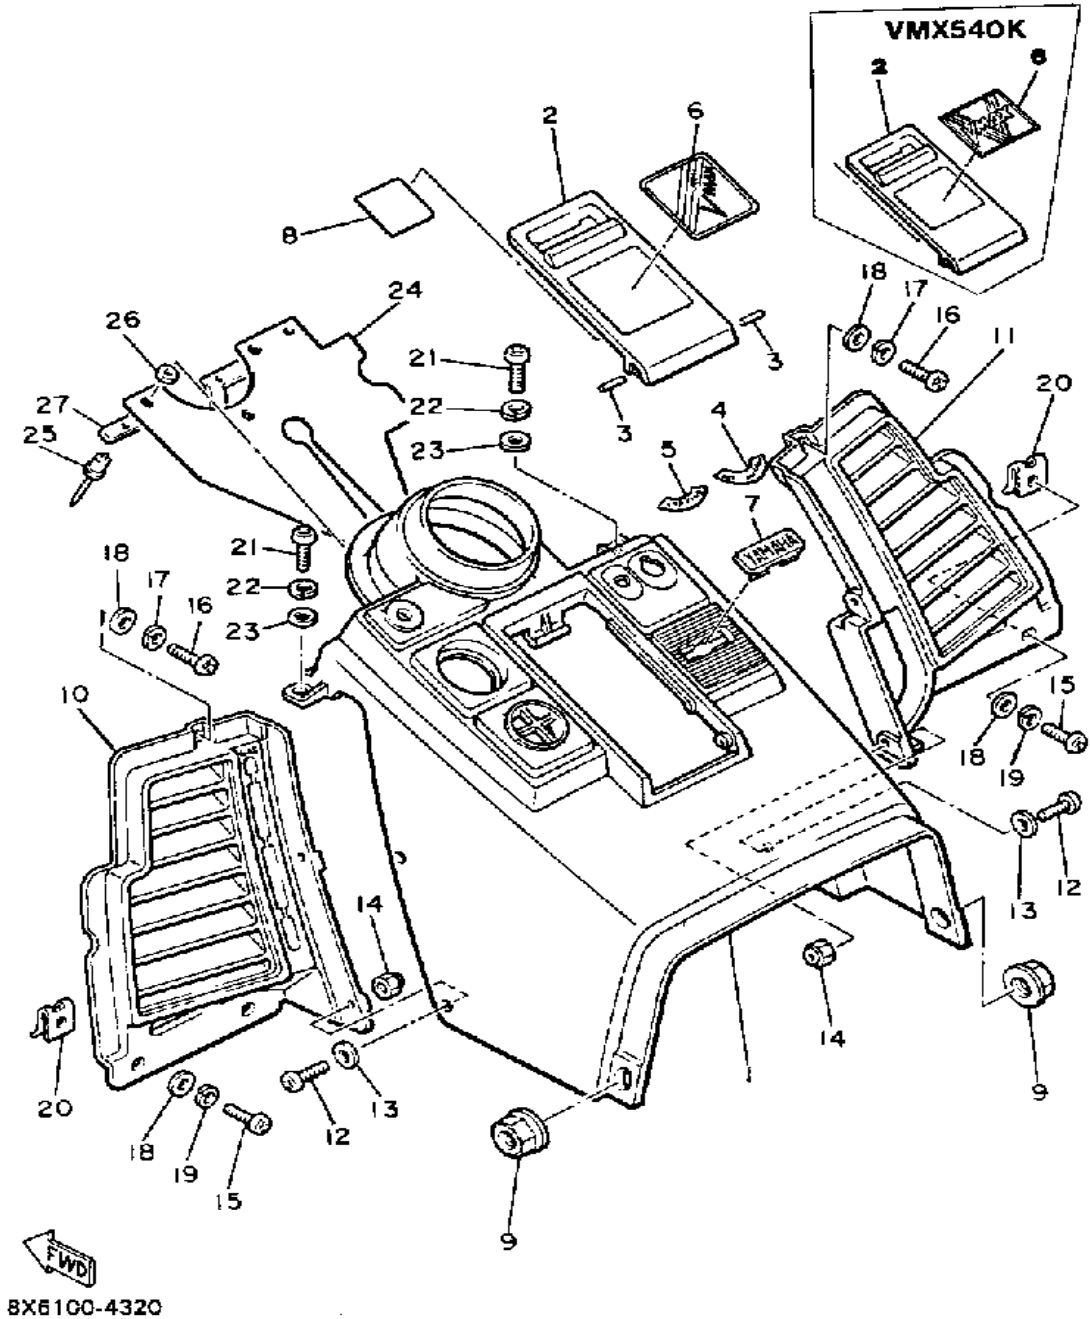

INSTRUMENT PANEL

8X6100-4320

Ref. No.	Part Number	Description	Qty	Remarks
1	80N-77711-00-00	PANEL, INSTRUMENT (J)	1	
	81K-77711-01-00	PANEL, INSTRUMENT	1	
2	8M6-77712-00-00	PANEL, INSTRUMENT	1	
3	8K4-77477-00-00	PIN, HINGE	2	
4	8U9-77741-00-00	INDICATOR 1	1	
5	8U9-77742-00-00	INDICATOR 2	1	
6	80N-77372-00-00	EMBLEM 16 (J)	1	
	81K-77715-00-00	ORMNT, INSTR PNL 1 (K)	1	
7	81K-77725-00-00	EMBLEM 1	1	
	8M6-77725-00-00	EMBLEM 1	1	
8	8K2-77744-01-00	INDICATOR 4	1	
9	90179-16251-00	NUT, SPEC'L SHAPE	2	
10	8M6-77131-00-00	LOUVER 1	1	
11	8M6-77132-00-00	LOUVER 2	1	
12	98516-05012-00	SCREW, PAN HEAD 4CG	3	
13	90201-05725-00	WASHER, PLATE	3	
14	95701-05300-00	NUT, NYLON	3	
15	90167-05007-00	SCREW, TAPPING	4	
16	98586-05016-00	SCREW, PAN HEAD	2	
17	92906-05100-00	WASHER, SPRING	2	
18	90201-05721-00	WASHER, PLATE	6	
19	92906-05100-00	WASHER, SPRING	4	
20	90183-05013-00	NUT, SPRING	4	
21	98506-06016-00	SCREW, PANHEAD	2	
22	92906-06100-00	WASHER, SPRING	2	
23	90201-062A8-00	WASHER, PLATE	2	
24	8U9-77731-00-00	SHIELD 1	1	
25	90267-40076-00	RIVET, BLIND	4	
26	90201-042E0-00	WASHER, PLATE	8	

CONTINUED ON NEXT FRAME ➤

Not For Resale
www.SmallEngineDiscount.com