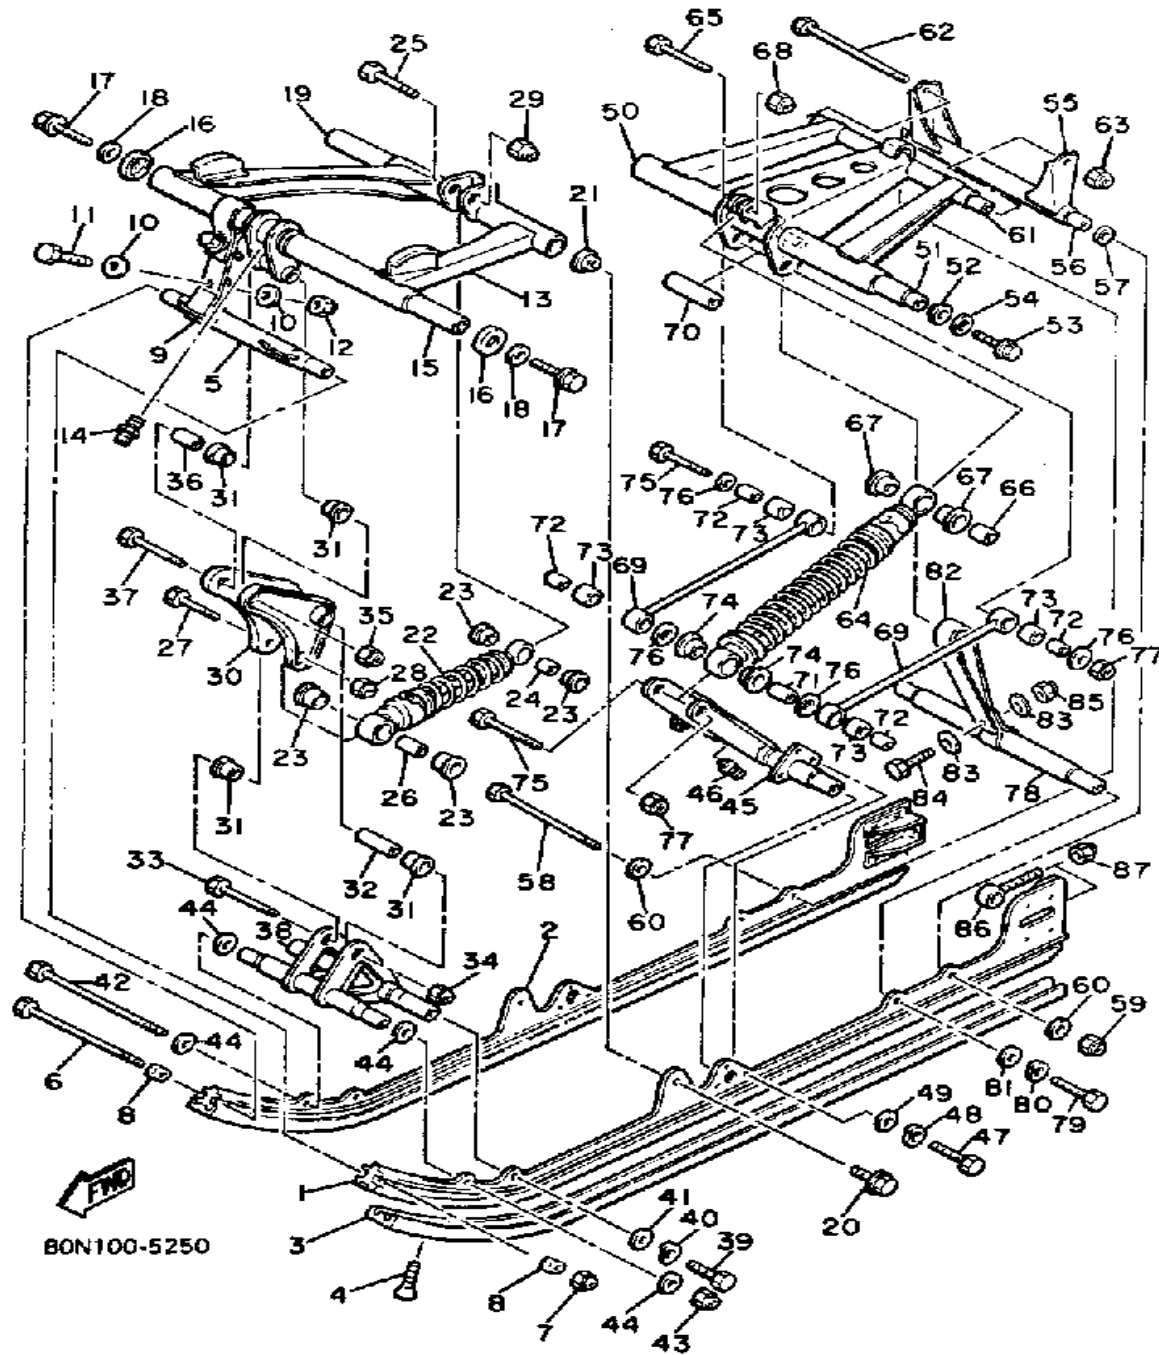

TRACK SUSPENSION 2

Ref. No.	Part Number	Description	Qty	Remarks
1	81K-47411-00-00	FRAME, SLIDING 1	1	
	88R-47411-02-00	FRAME, SLIDING 1	1	
2	81K-47412-00-00	FRAME, SLIDING 2	1	
	88R-47412-02-00	FRAME, SLIDING 2	1	
3	8R9-47421-00-00	RUNNER, SLIDING 1	2	
4	90151-06010-00	SCREW, COUNTERSUNK	2	
5	8U7-47415-00-00	BRACKET 1	1	
6	97022-08255-00	BOLT	1	
7	95712-08300-00	NUT, LOCK	1	
8	8U7-47359-00-00	WASHER	2	
9	8U7-47495-00-00	STOPPER 1	2	
10	90201-06407-00	WASHER, PLATE (90201-06747-00)	8	
11	97011-06025-00	BOLT (97001-06025)	4	
12	95701-06300-00	NUT, NYLON	4	
13	8U7-47331-00-00	ARM, PIVOT 1	1	
14	93700-06M03-00	NIPPLE, GREASE	1	
15	885-47465-02-00	SHAFT 1	1	
16	8U7-47341-00-00	SPACER	2	
17	90109-10771-00	BOLT	2	
	95816-10035-00	BOLT, FLANGE	2	
18	90201-10669-00	WASHER, PLATE	2	
19	82M-47485-01-00	SHAFT 3	1	
20	95811-10030-00	BOLT, FLANGE	2	
21	90387-105G6-00	COLLAR	2	
22	8V9-47481-00-00	SHOCK ABSORBER 2	1	
23	90387-123G4-00	COLLAR	4	
24	90387-08775-00	COLLAR	1	
25	90101-08557-00	BOLT	1	

CONTINUED ON NEXT FRAME ►

Not For Resale

www.SmallEngineDiscount.com