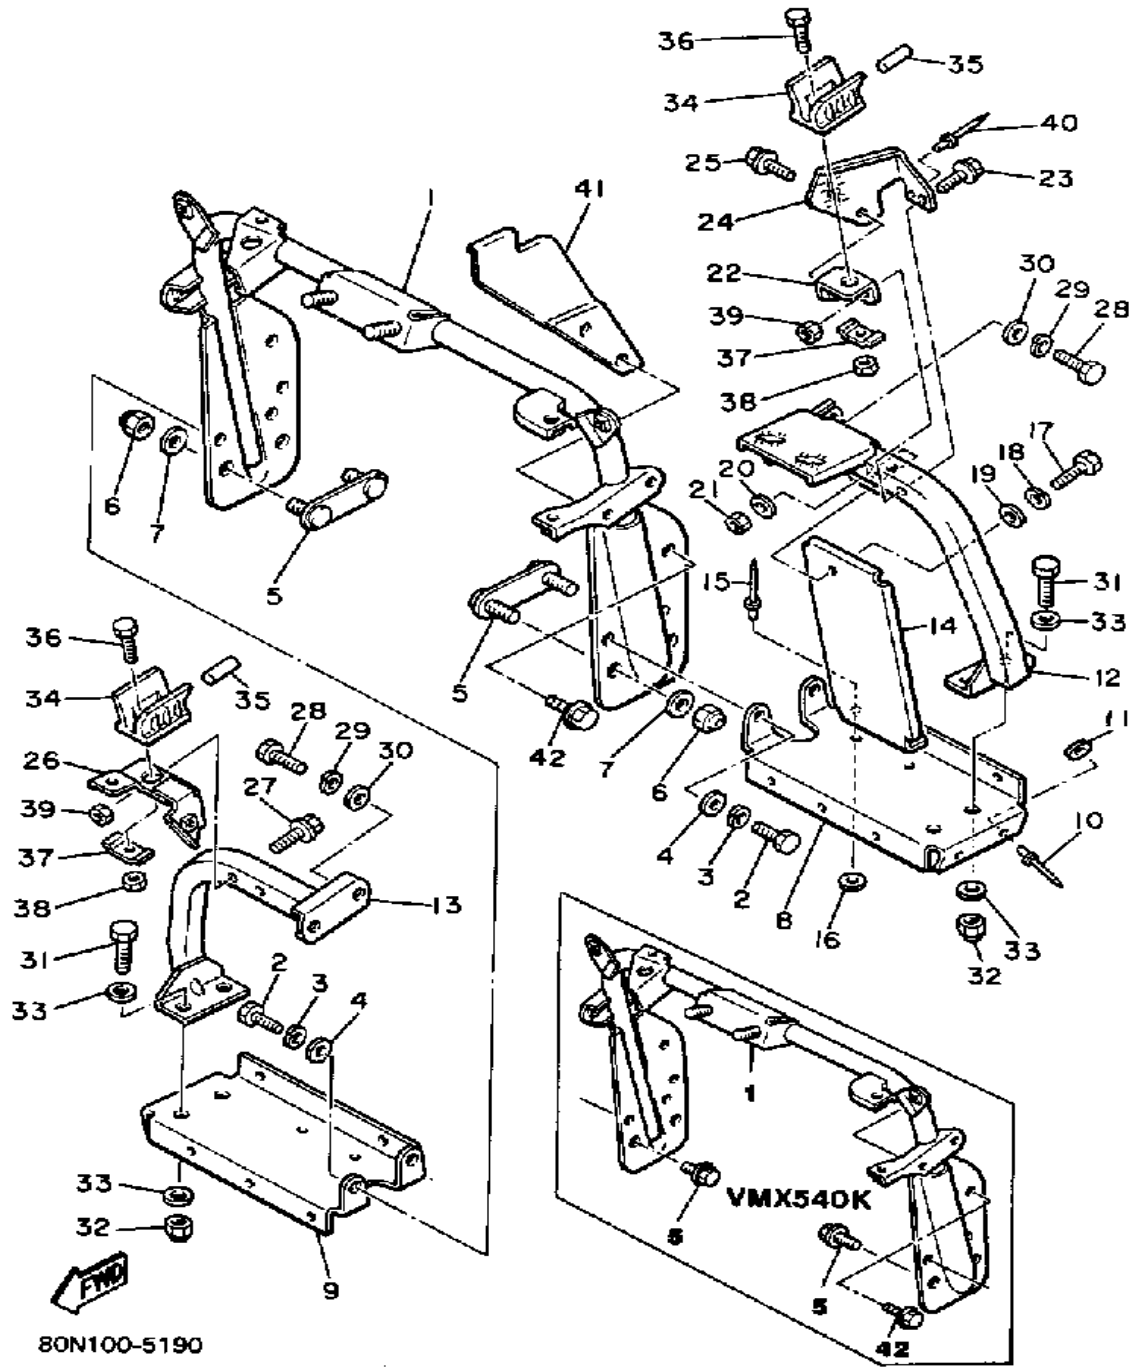

STEERING GATE

Ref. No.	Part Number	Description	Qty	Remarks
1	8M6-23870-00-00	STEERING GATE	1	
2	97313-06016-00	BOLT, HEXAGON	4	
3	92995-06100-00	WASHER, SPRING	4	
4	90201-061A5-00	WASHER, PLATE	4	
	92990-06200-00	WASHER	4	
5	(8K4-23878-00-00)	BRACKET 0	2	
	95816-08016-00	BOLT, FLANGE	4	
6	95712-08300-00	NUT, LOCK	4	
7	92990-08200-00	WASHER, PLAIN	4	
8	8M6-23883-00-00	BRACKET 3	1	
9	8M6-23884-00-00	BRACKET 4	1	
10	90267-48053-00	RIVET, BLIND	14	
11	90201-04325-00	WASHER, PLATE	8	
12	8X6-23885-00-00	BRACKET 5	1	
13	8M6-23886-00-00	BRACKET 6	1	
14	8M6-23881-00-00	BRACKET 1	1	
15	90267-48079-00	RIVET, BLIND	2	
16	90201-04325-00	WASHER, PLATE	2	
17	97023-06020-00	BOLT (3XF)	1	
18	92995-06100-00	WASHER, SPRING	1	
19	90201-061A5-00	WASHER, PLATE	1	
	92990-06600-00	WASHER, PLATE	1	
20	90201-061A5-00	WASHER, PLATE	1	
	92990-06600-00	WASHER, PLATE	1	
21	95380-06600-00	NUT	1	
22	8M6-23887-00-00	BRACKET 7	1	
23	95811-06030-00	BOLT, FLANGE	1	
24	8M6-23888-01-00	BRACKET 8 (8M6-23888-00)	1	
25	95811-06010-00	BOLT, FLANGE	1	

CONTINUED ON NEXT FRAME ➤

Not For Resale
www.SmallEngineDiscount.com