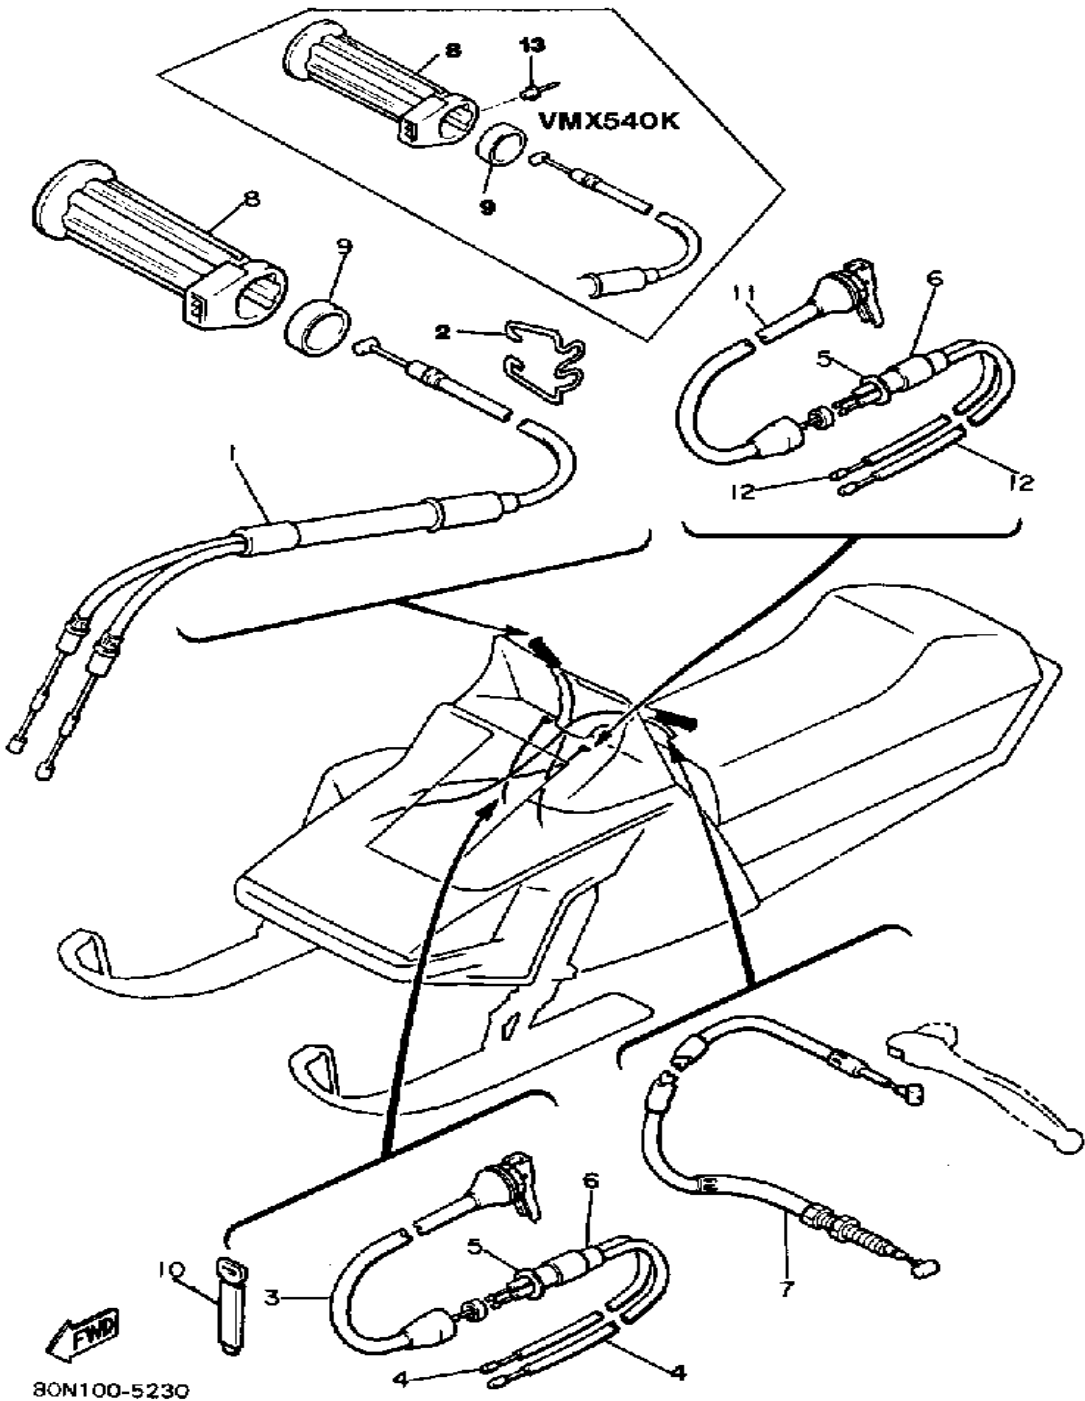

CONTROL - CABLE

Ref. No.	Part Number	Description	Qty	Remarks
1	8X6-26311-00-00	CABLE, THROTTLE 1	1	
2	8M6-26391-01-00	CLIP, CABLE	1	
3	80N-26331-00-00	CABLE, STARTER 1	1	
4	8M6-26334-00-00	CABLE, STARTER 2	2	
5	4U1-26261-00-00	CONNECTOR, CABLE	2	
6	5L6-26272-00-00	CAP	2	
7	8K4-26340-00-00	CABLE, BRAKE	1	
8	80K-2626A-00-00	GRIP, WARMER	2	
9	90387-22726-00	COLLAR	2	
10	341-26397-01-00	BAND	1	
11	80N-2638E-00-00	WIRE, FUEL COCK	1	
12	80N-2638F-00-00	WIRE, FUEL COCK	2	
13	90267-40076-00	RIVET, BLIND	2	

Not For Resale
www.SmallEngineDiscount.com