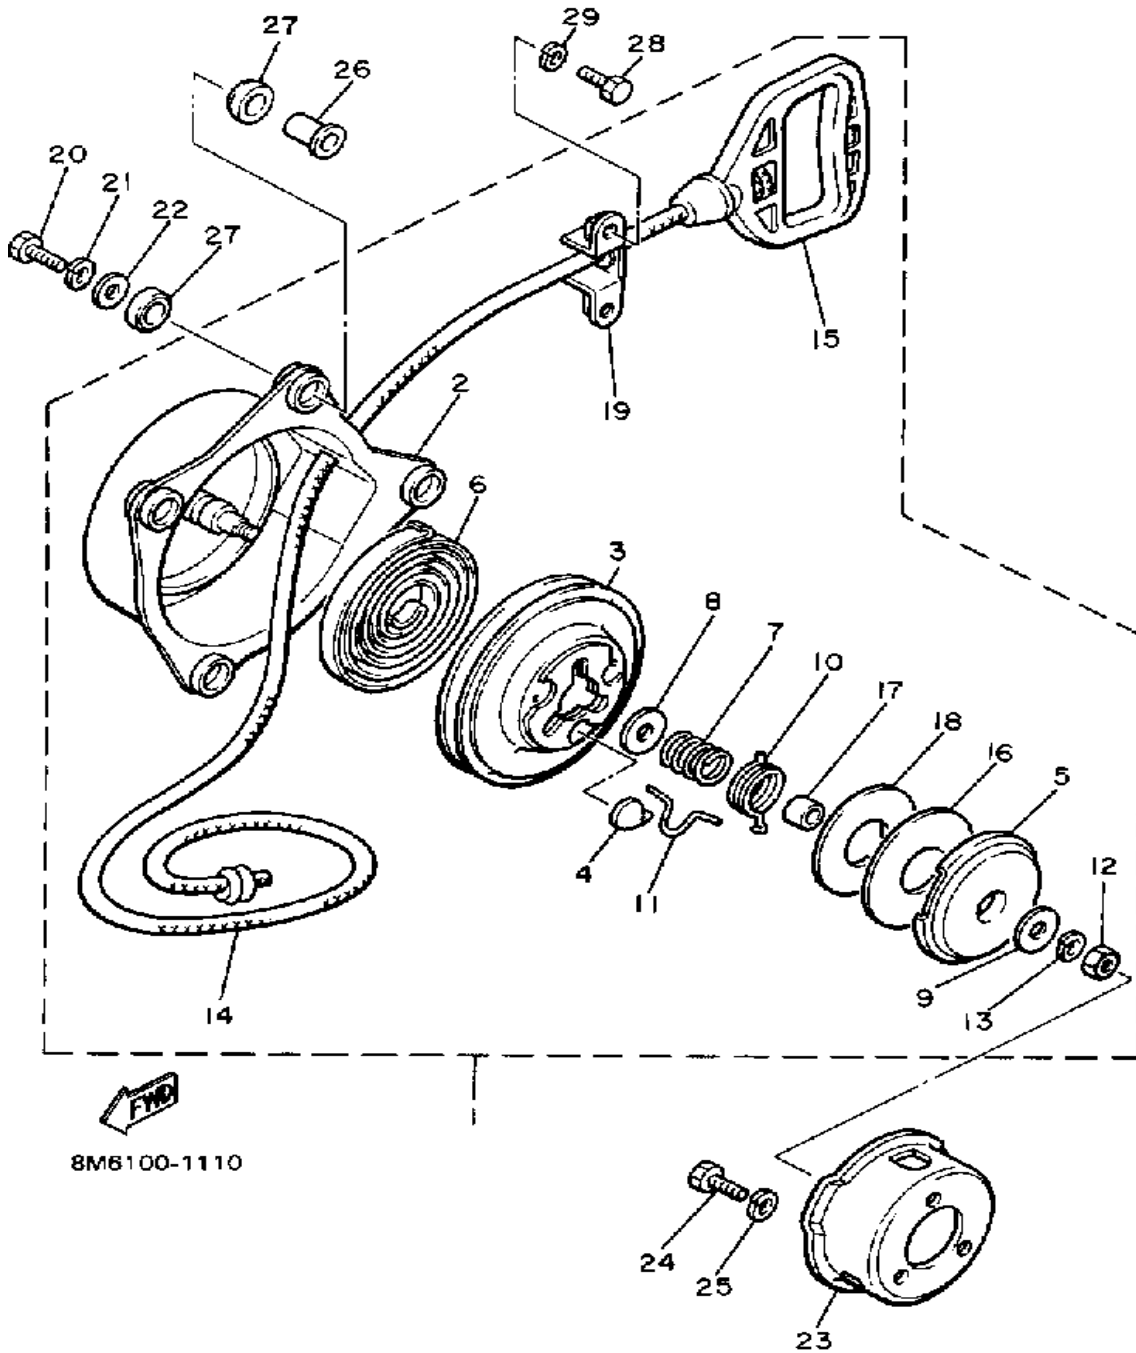

STARTER

8M6100-1110

Ref. No.	Part Number	Description	Qty	Remarks
1	8M6-15710-04-00	STARTER ASSEMBLY (8M6-15710-02)	1	
2	8M6-15711-04-00	. CASE, STARTER (8M6-15711-01)	1	
3	857-15714-00-00	. DRUM, SHEAVE	1	
4	616-15741-01-00	. PAWL, DRIVE	3	
5	8A7-15716-00-00	. PLATE, DRIVE	1	
6	8Y0-15713-00-00	. SPRING, STARTER	1	
7	626-15715-01-00	. SPRING, DRIVE PLATE (807-15715-00)	1	
8	(802-15726-00-00)	WASHER, FLAT	1	
9	807-15726-01-00	. WASHER, FLAT	1	
10	811-15734-00-00	. SPRING, RETURN	1	
11	811-15784-00-00	. SPRING, RETURN	3	
12	95303-08700-00	. NUT	1	
13	92990-08100-00	. WASHER	1	
14	857-15751-00-00	. WIRE, STARTER	1	
15	8F3-15755-00-00	. HANDLE, STARTER	1	
16	8A7-15719-00-00	. WASHER, THRUST	1	
17	8A7-15753-00-00	. BUSH	1	
18	8A7-15739-00-00	. WASHER, THRUST	1	
19	8K4-15788-00-00	. HOLDER, HANDLE	1	
20	97313-06040-00	BOLT, HEXAGON	4	
21	92995-06100-00	WASHER, SPRING	4	
22	90201-06067-00	WASHER, PLATE	4	
23	8M6-15723-01-00	PULLEY, STARTER	1	
24	97011-08016-00	BOLT	3	
25	92990-08100-00	WASHER	3	
26	90387-061F8-00	COLLAR	4	
27	90385-12036-00	BUSH	8	

CONTINUED ON NEXT FRAME ►

Not For Resale
www.SmallEngineDiscount.com