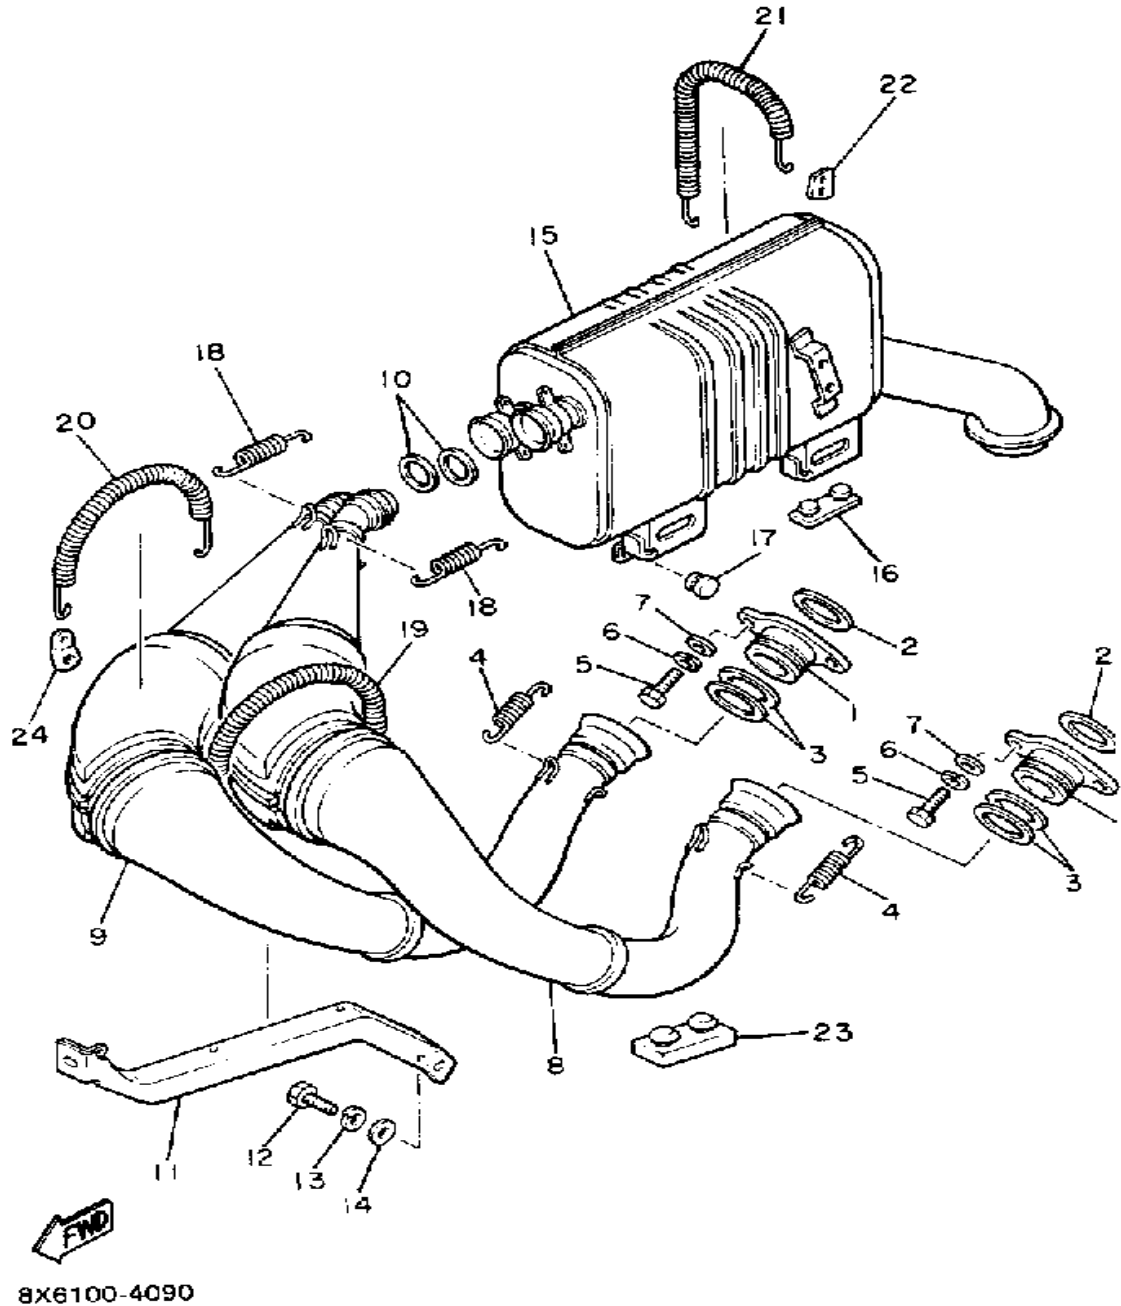

EXHAUST

Ref. No.	Part Number	Description	Qty	Remarks
1	8U9-14612-00-00	NUT, RING	2	
2	821-14613-01-00	GASKET, EXHAUST PIPE	2	
3	888-14633-00-00	RING	4	
4	90506-20306-00	SPRING, TENSION	4	
5	97013-08025-00	BOLT	4	
6	92990-08100-00	WASHER	4	
7	92901-08600-00	WASHER	4	
	92990-08600-00	WASHER, PLATE	4	
8	8U9-14610-00-00	EXHAUST PIPE ASSEMBLY L .	1	
9	8U9-14620-00-00	EXHAUST PIPE ASSEMBLY R .	1	
10	8F2-14633-00-00	RING	2	
11	8M6-14771-00-00	STAY, MUFFLER 1	1	
12	97011-08016-00	BOLT	1	
13	92901-08700-00	WASHER, WAVE	1	
	92990-08100-00	WASHER	1	
14	92990-08200-00	WASHER, PLAIN	1	
	92990-08600-00	WASHER, PLATE	1	
15	8U9-14640-00-00	2ND SILENCER, MUFFMUFFLER	1	
16	8A5-14728-02-00	PROTECTOR, MUFFLER 2	3	
17	90480-11298-00	GROMMET	1	
18	90506-20093-00	SPRING, TENSION	4	
19	90506-16335-00	SPRING, TENSION	1	
20	90506-16198-00	SPRING, TENSION	1	
21	90506-16210-00	SPRING, TENSION	1	
22	8M6-14768-00-00	STOPPER	1	
23	8R9-14728-00-00	PROTECTOR, MUFF 2	1	
	8U9-14768-00-00	STOPPER	1	

Not For Resale

www.SmallEngineDiscount.com