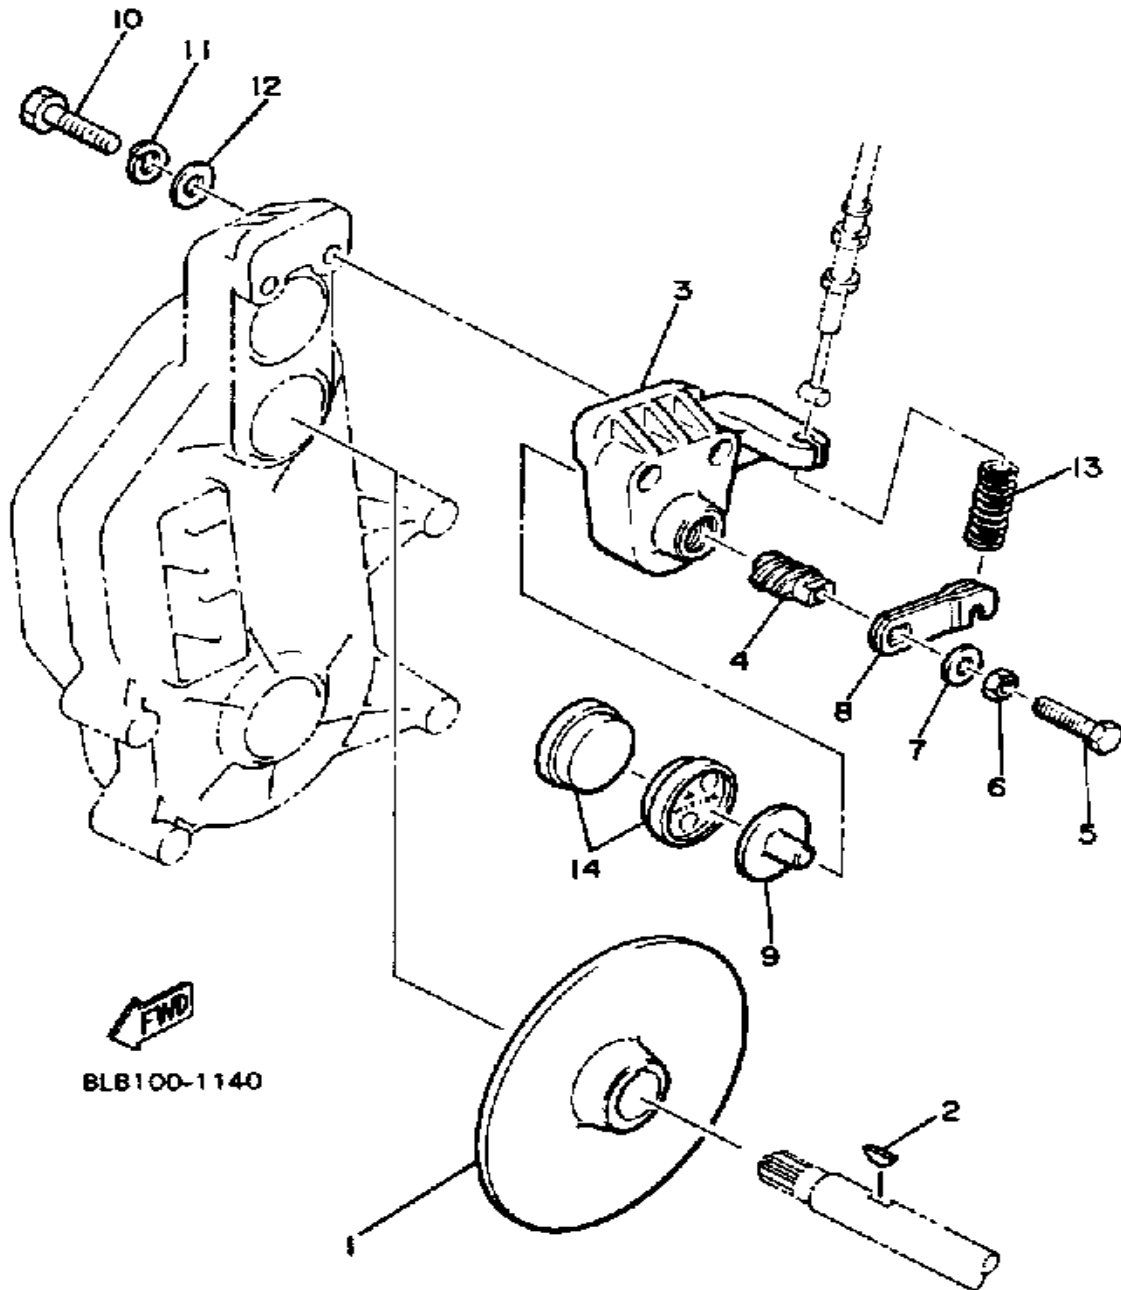

BRAKE

Ref. No.	Part Number	Description	Qty	Remarks
1	8L8-25831-00-00	DISC, BRAKE (R)	1	
2	8J7-25848-00-00	KEY	1	
3	8K4-25731-00-00	BODY, CALIPER 1	1	
4	878-25728-00-00	CAM	1	
5	90101-08499-00	BOLT	1	
6	95303-08700-00	NUT	1	
7	92901-08600-00	WASHER	1	
	92990-08600-00	WASHER, PLATE	1	
8	878-25726-00-00	LEVER, BRAKE	1	
9	878-25733-00-00	PLATE, BACK UP	1	
10	97313-10055-00	BOLT, HEXAGON (97322-10055)	2	
11	92990-10100-00	WASHER, SPRING	2	
12	92990-10600-00	WASHER, PLATE	2	
13	90501-23337-00	SPRING, COMPRESSION	1	
14	84X-25811-01-00	PAD, CALIPER 2	2	

Not For Resale

www.SmallEngineDiscount.com