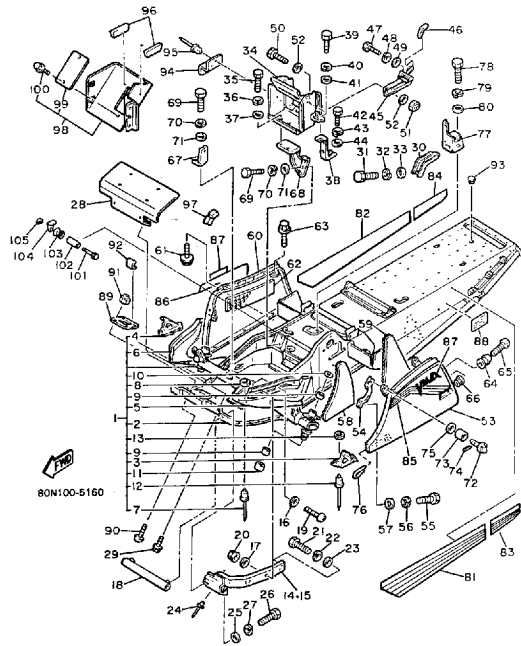

FRAME VMX540J

Ref. No.	Part Number	Description	Qty	Remarks
57	90201-061A5-00	WASHER, PLATE	2	
58	8M6-77271-00-00	DAMPER, NOISE 1	1	
59	8M6-77272-00-00	DAMPER, NOISE 2	1	
60	8M6-2198A-00-00	HOOD ASSEMBLY 4	1	
61	90119-06044-00	BOLT, WITH WASHER	3	
62	8M6-77273-00-00	DAMPER, NOISE 3	1	
63	90119-06042-00	BOLT, WITH WASHER	2	
64	8M6-77175-00-00	HOLDER, LATCH	2	
65	98906-06030-00	SCREW, BIND	2	
66	95701-06500-00	NUT, FLANGE	2	
67	8M6-2172K-01-00	BRACKET 1	1	
68	(8M6-2172L-00-00)	BRACKET 2	1	
69	97013-06012-00	BOLT	4	
70	92995-06100-00	WASHER, SPRING	4	
71	90201-061A5-00	WASHER, PLATE	4	
72	8A5-77324-00-00	KNOB	2	
73	90385-08038-00	BUSH, SPEC'L RUBBER	2	
74	91609-40022-00	PIN, SPRING	2	
75	90201-08104-00	WASHER, PLATE	2	
76	8A7-77157-00-00	PIN, HINGE	2	
77	8M6-2194R-00-00	BRACKET, FUEL TNK 2	1	
78	97013-06012-00	BOLT	2	
79	92995-06100-00	WASHER, SPRING	2	
80	(90201-06600-00)	WASHER, PLATE	2	
81	80N-77351-00-00	EMBLEM 1	1	
82	80N-77352-00-00	EMBLEM 2	1	
83	80N-77353-00-00	EMBLEM 3	1	
84	80N-77354-00-00	EMBLEM 4	1	
85	80N-77357-00-00	EMBLEM 7	1	

CONTINUED ON NEXT FRAME ➤

Not For Resale
www.SmallEngineDiscount.com