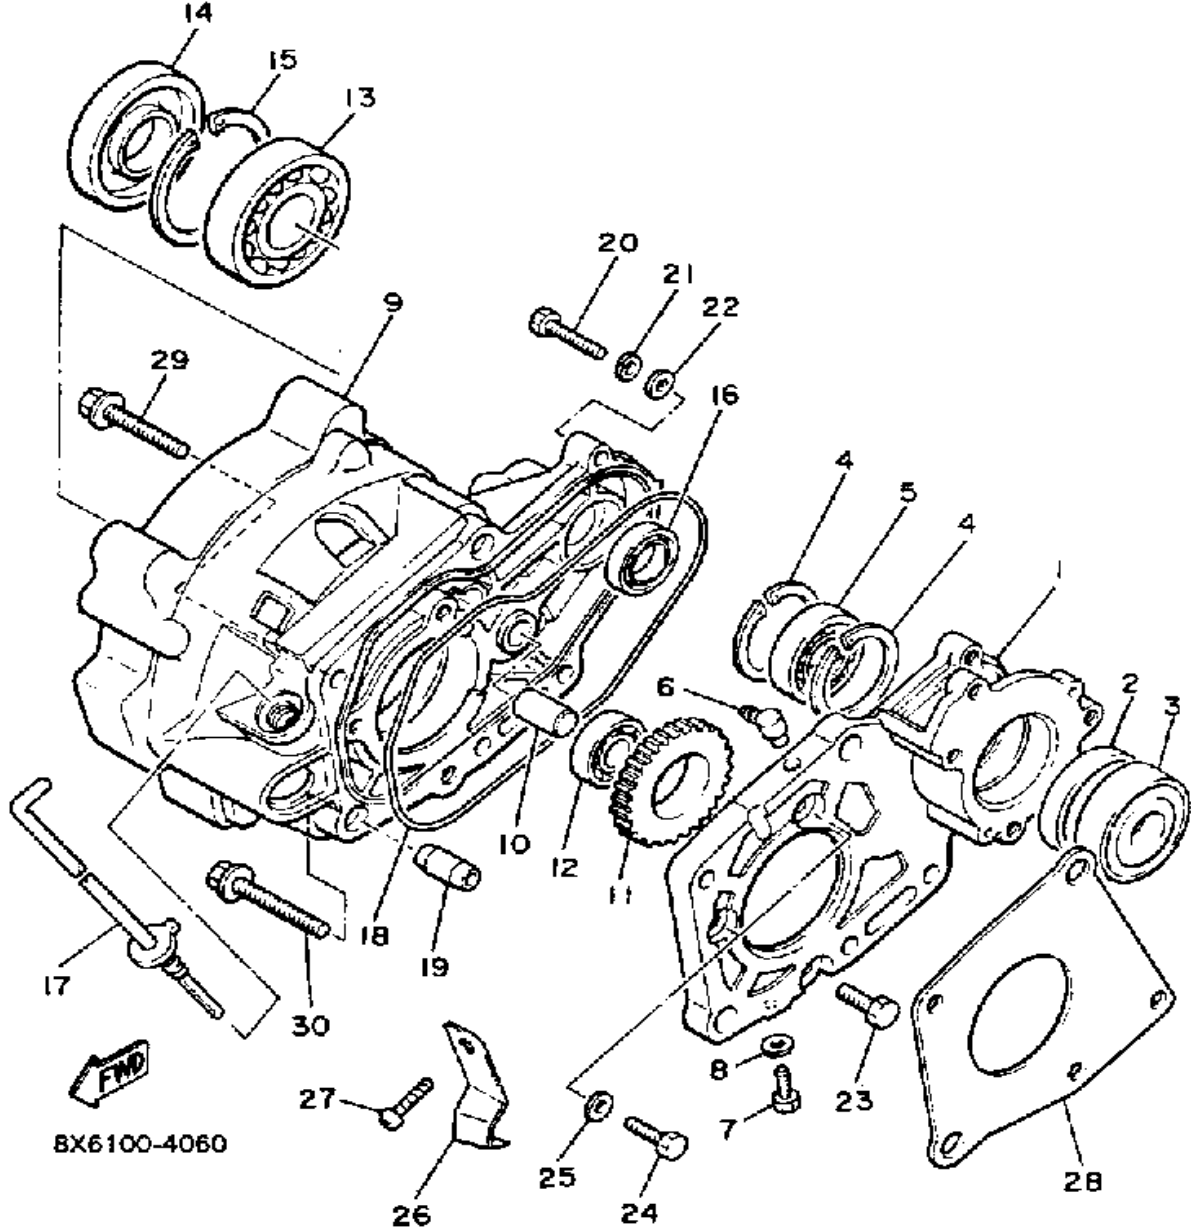

PUMP DRIVE - GEAR

Ref. No.	Part Number	Description	Qty	Remarks
28	8M6-15456-00-00	GASKET, O/PMP CVR 1	1	
29	95811-08045-00	BOLT, FLANGE (JN5)	3	
30	95811-08050-00	BOLT, FLANGE (95812-08050)	2	

Not For Resale

www.SmallEngineDiscount.com