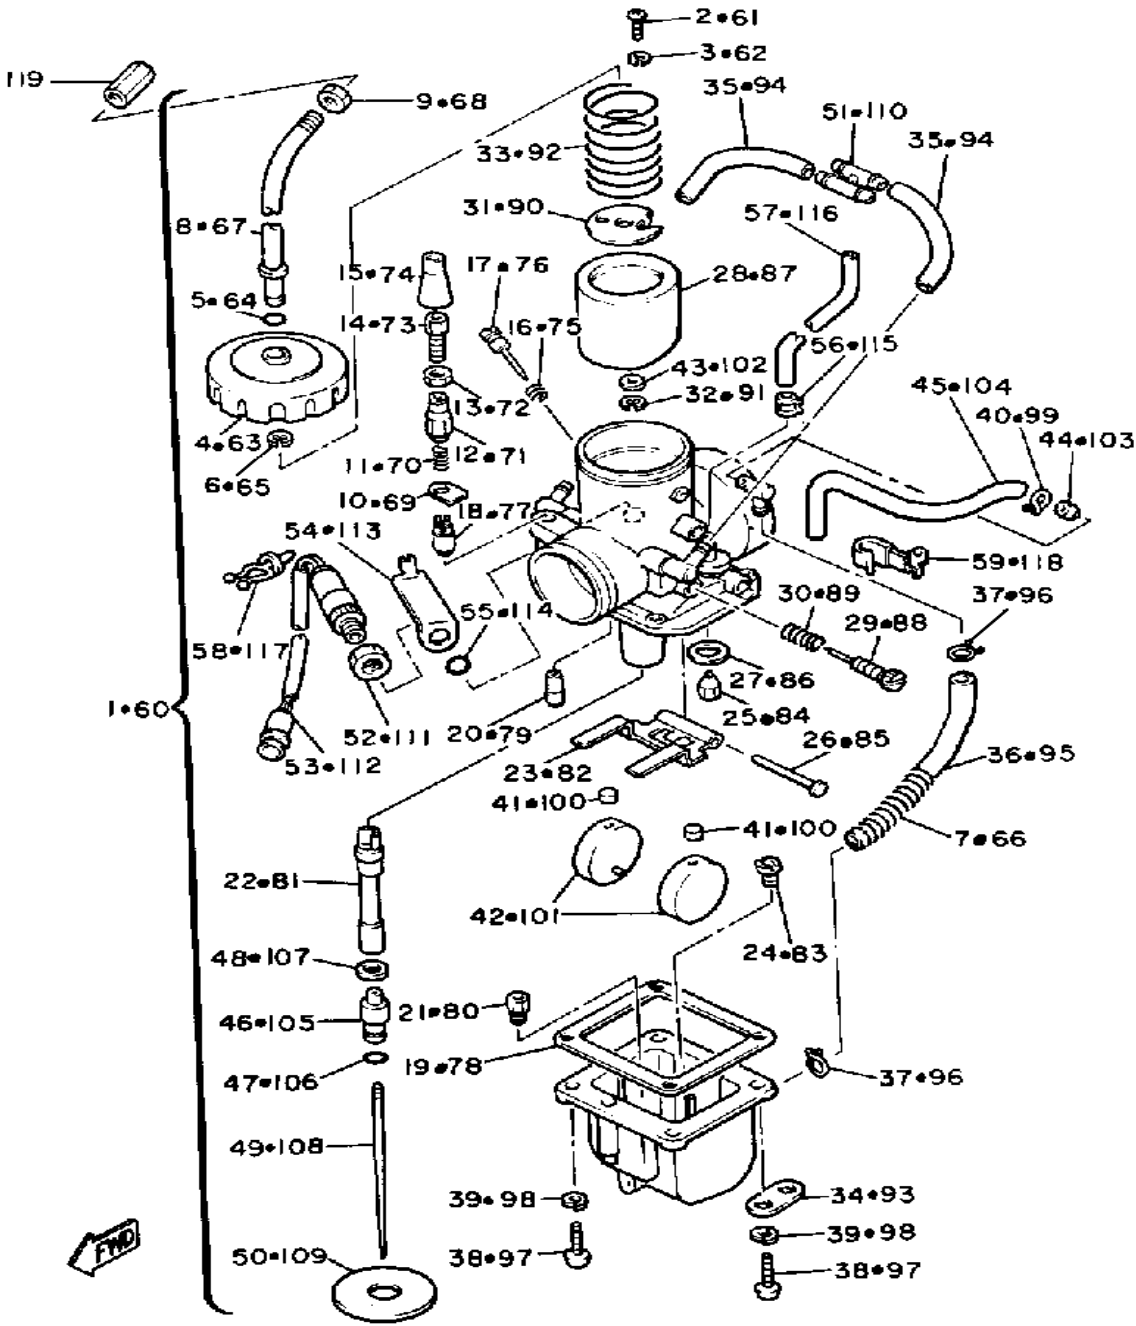

CARBURETOR VMX540K

Ref. No.	Part Number	Description	Qty	Remarks
1	83X-14101-00-00	CARBURETOR ASSEMBL 1	1	
2	98580-04008-00	. SCREW, PAN HEAD	1	
3	92901-04600-00	. WASHER, PLATE	1	
4	3R4-14158-00-00	. TOP, MIXING CHAMBER	1	
5	8F2-14147-00-00	. O-RING	1	
6	363-14137-00-00	. CLIP	1	
7	8X6-14589-00-00	. SPRING	1	
8	8X6-14155-00-00	. GUIDE, CABLE	1	
9	127-14161-00-00	. NUT, CABLE ADJUSTING	1	
10	8A7-14178-00-00	. PLATE, STARTER LVR	1	
11	127-14135-00-00	. SPRING, PLUNGER	1	
12	8U9-14174-00-00	. CAP, PLUNGER	1	
13	802-14161-00-00	. NUT, CABLE ADJUSTING	1	
14	12G-14106-00-00	. CABLE ADJUST SCREW SET	1	
15	8A7-14169-00-00	. CAP	1	
16	127-14134-00-00	. SPRING, AIR ADJUSTING	1	
17	23X-14104-00-00	. AIR SCREW SET	1	
18	8U9-14171-00-00	. PLUNGER, STARTER	1	
19	363-14184-00-00	. GASKET, FLOAT CHMBR	1	
20	193-14142-40-A1	. JET, PILOT (# 40)	1	U.R. STD
	193-14142-45-A1	. JET, PILOT (# 45)	1	U.R.
21	137-14143-36-A1	. JET, MAIN #1 0	1	U.R.
	137-14143-40-A1	. JET, MAIN #2 0	1	U.R.
	137-14143-42-A1	. JET, MAIN #2 0	1	U.R.
	137-14143-44-A1	. JET, MAIN #2 0	1	U.R.
	137-14143-46-A1	. JET, MAIN (#230)	1	U.R.
	137-14143-48-A1	. JET, MAIN (#240)	1	U.R.
	137-14143-50-A1	. JET, MAIN (#250)	1	U.R.
	137-14143-54-A1	. JET, MAIN (#270)	1	U.R.

CONTINUED ON NEXT FRAME ➤

Not For Resale
www.SmallEngineDiscount.com