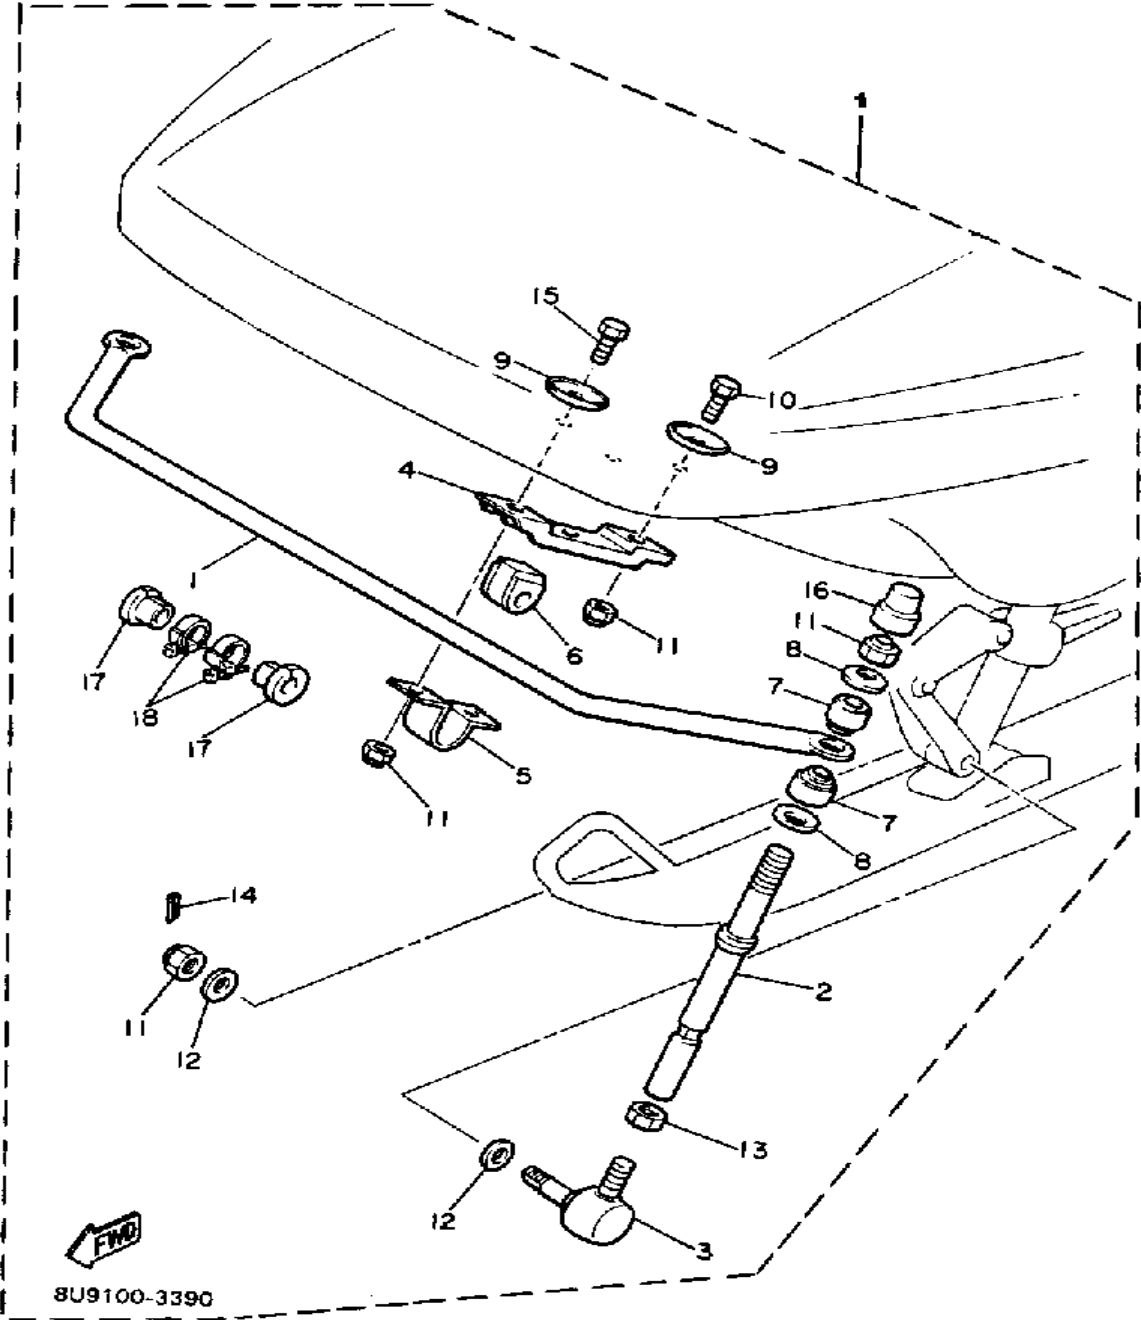

STABILIZER KIT (OPTIONAL)

Ref. No.	Part Number	Description	Qty	Remarks
1	8U9-W0051-00-00	STABILIZER KIT-VMX	1	
2	8L9-2386F-10-00	. LINK, STABLZR FRONT	2	
3	8L9-23841-10-00	. JOINT, UNIVERSAL 1	2	
4	8M6-23896-10-00	. BRACKET 5	2	
5	8M6-2386H-10-00	. COVER, STABLZR FRT	2	
6	8L9-2386G-10-00	. BUSH, STABLZR FRONT	2	
7	8L9-2386J-10-00	. CUSHION	4	
8	8L9-2386K-10-00	. RETAINER	4	
9	8L9-23779-10-00	WASHER	4	
10	(97306-10020-00)	BOLT, HEXAGON	2	
11	95706-10300-00	. NUT, NYLON	10	
12	90201-115A7-00	. WASHER, PLATE	4	
13	95306-10700-00	. NUT	2	
14	91490-20020-00	. PIN, COTTER	2	
15	97026-10030-00	. BOLT, HEXAGON	2	
16	8L9-23742-10-00	. CAP 2	2	
17	8U7-2386N-10-00	. BUSH, STABILIZER	2	
18	90460-16192-00	. CLAMP, HOSE	2	

Not For Resale

www.SmallEngineDiscount.com