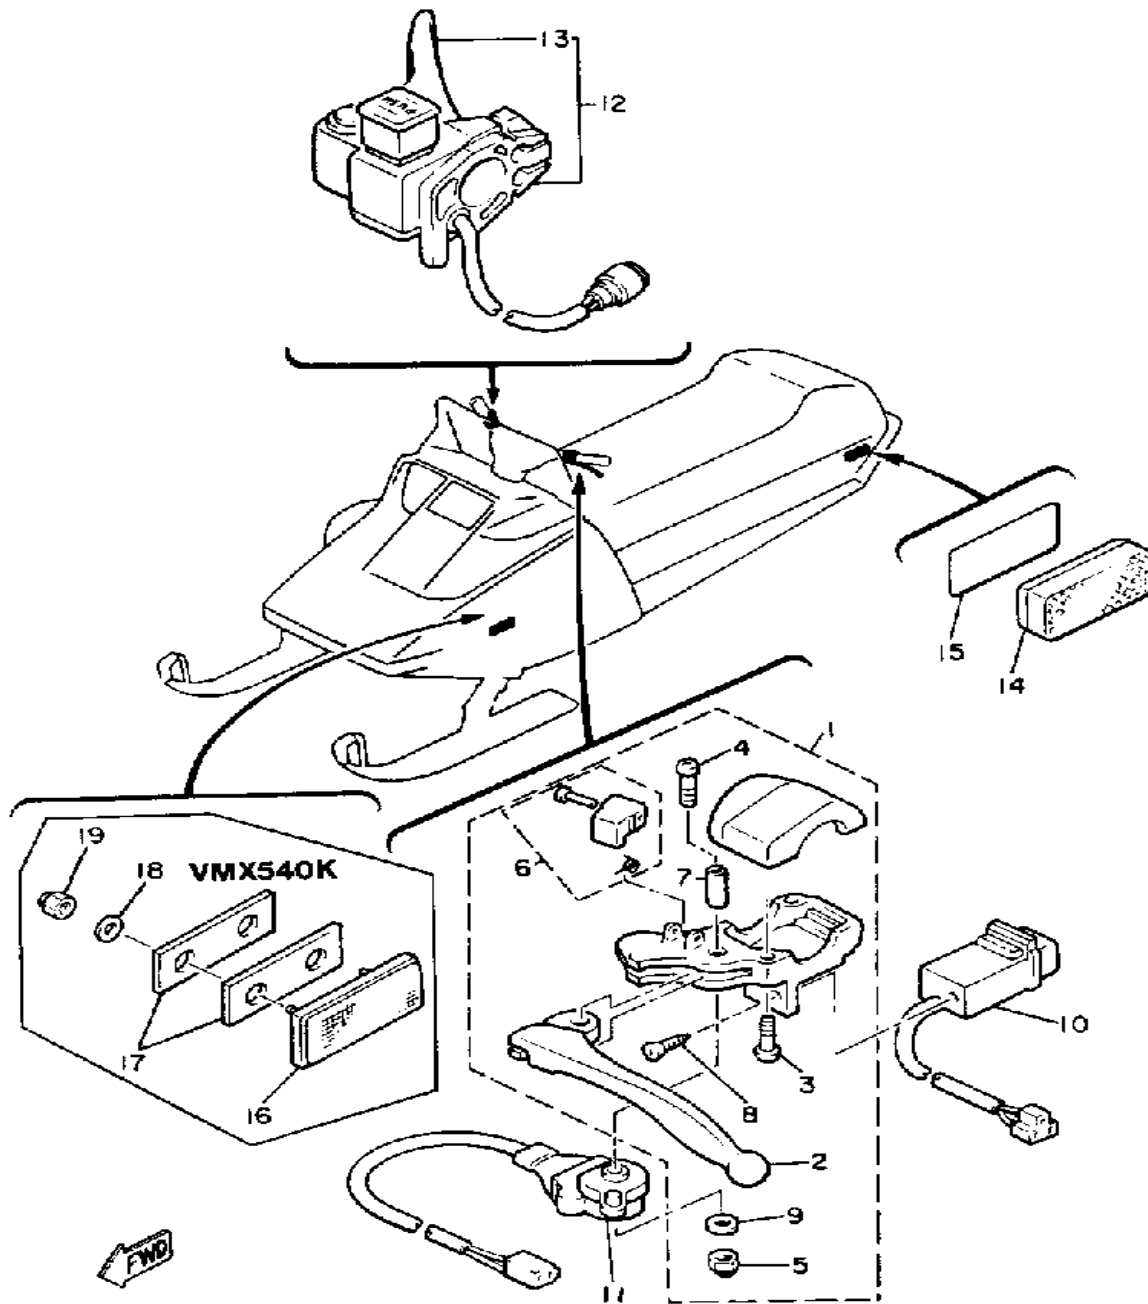

ELECTRICAL 2

Ref. No.	Part Number	Description	Qty	Remarks
1	88R-W8291-00-00	LEVER HOLDER ASSEMBLY (LEFT)	1	
2	8H8-83912-00-00	. LEVER 1	1	
3	90157-05027-00	. SCREW, PAN HEAD	2	
4	98501-05040-00	. SCREW, PAN HEAD (98502-05040)	1	
5	95701-05300-00	. NUT, NYLON	1	
6	82A-83930-00-00	. LEVER LOCK ASSEMBLY	1	
7	802-83913-00-00	. COLLAR, LEVER 1	1	
8	97780-30312-00	. SCREW, tapping	2	
9	92990-05200-00	. WASHER, PLAIN	1	
10	8H8-83950-01-00	BEAM SWITCH ASSEMBLY (8K4-83950-01-00)	1	
11	88R-82530-00-00	STOP SWITCH ASSEMBLY	1	
12	84M-82720-00-00	LEVER HOLDER ASSEMBLY (RIGHT)	1	
13	80N-42138-02-00	. LEVER, THROTTLE (80N-42138-00-00)	1	
14	81G-85130-00-00	REAR REFLECTOR ASSEMBLY	2	
15	878-85133-00-00	TAPE, REFLECTOR	2	
16	80E-85110-00-00	REFLECTOR ASSEMBLY	2	
17	80E-85115-00-00	BASE, REFLECTOR	4	
18	92901-05600-00	WASHER, PLATE	4	
19	95701-05300-00	NUT, NYLON	4	