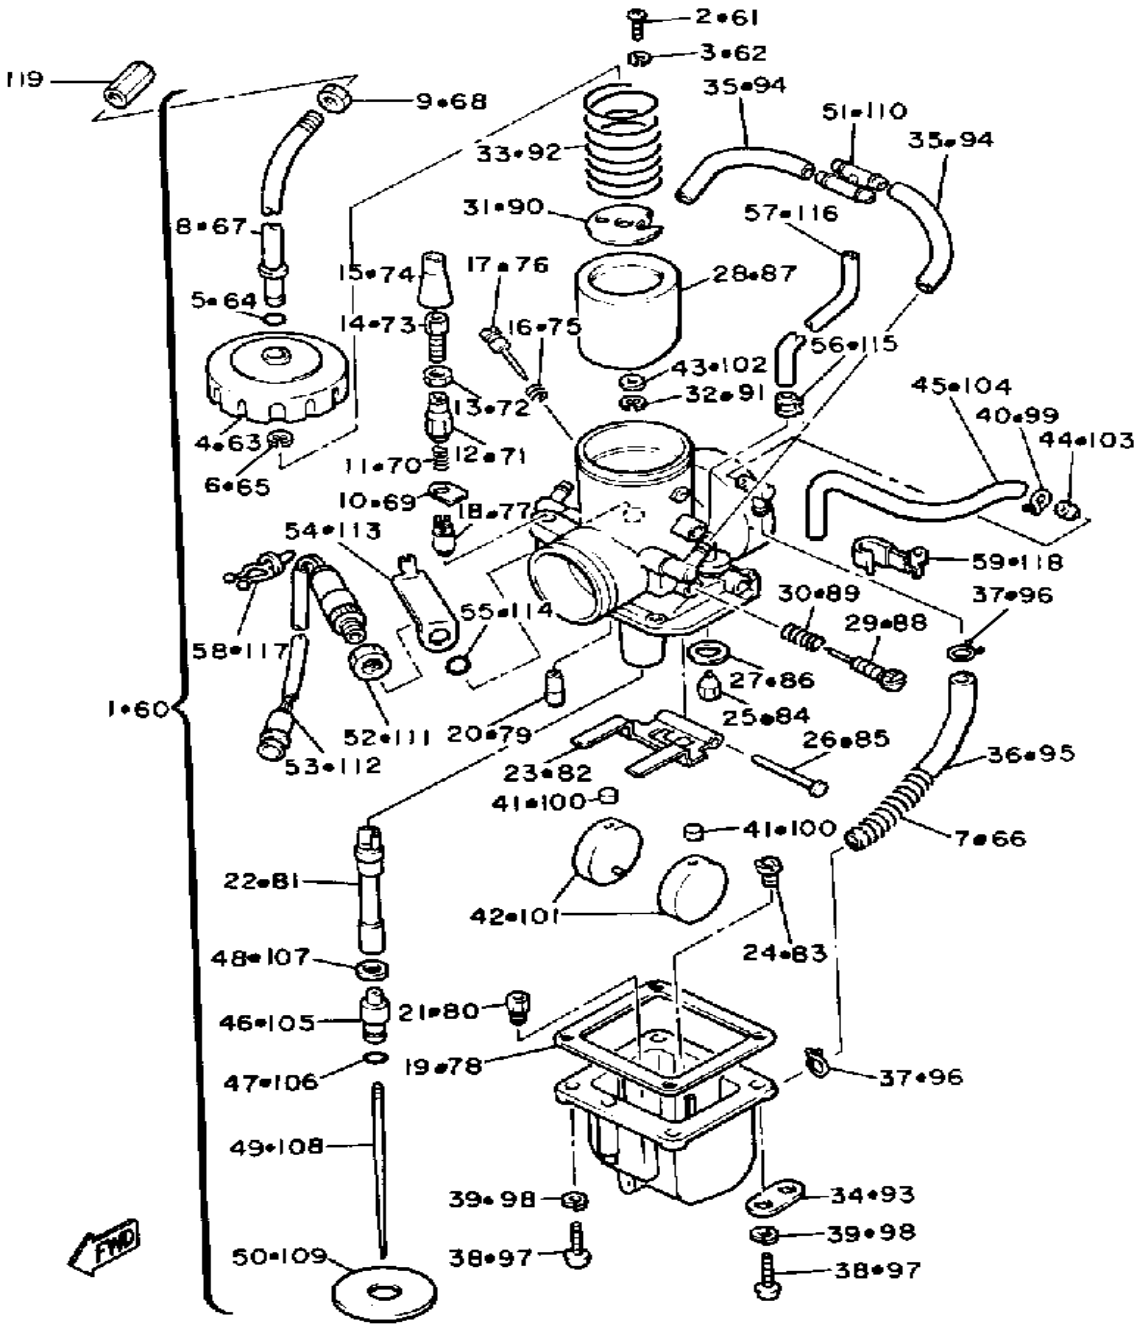

CARBURETOR VMX540K

Ref. No.	Part Number	Description	Qty	Remarks
48	137-14153-00-00	. WASHER, MAIN JET	1	
49	275-14116-A0-00	. NEEDLE	1	
50	510-14146-00-00	. PLATE	1	
51	8J0-14251-00-00	. NIPPLE	1	
52	80N-14161-00-00	. NUT, CABLE ADJUSTING	1	
53	80N-8259A-00-00	. SWITCH, CARBURETOR	1	
54	80N-14243-01-00	. PLATE	1	
55	80N-14147-00-00	. O-RING	1	
56	90467-09026-00	. CLIP	1	
57	90446-09059-00	. HOSE	1	
58	90464-07078-00	. CLAMP	1	
59	16G-14139-00-00	. CLIP, PIPE	1	
60	83X-14102-00-00	CARBURETOR ASSEMBLY 2	1	
61	98580-04008-00	. SCREW, PAN HEAD	1	
62	92901-04600-00	. WASHER, PLATE	1	
63	3R4-14158-00-00	. TOP, MIXING CHAMBER	1	
64	8F2-14147-00-00	. O-RING	1	
65	363-14137-00-00	. CLIP	1	
66	8X6-14589-00-00	. SPRING	1	
67	8X6-14155-00-00	. GUIDE, CABLE	1	
68	127-14161-00-00	. NUT, CABLE ADJUSTING	1	
69	8A7-14178-00-00	. PLATE, STARTER LVR	1	
70	127-14135-00-00	. SPRING, PLUNGER	1	
71	8U9-14174-00-00	. CAP, PLUNGER	1	
72	802-14161-00-00	. NUT, CABLE ADJUSTING	1	
73	12G-14106-00-00	. CABLE ADJUST SCREW SET	1	
74	8A7-14169-00-00	. CAP	1	
75	127-14134-00-00	. SPRING, AIR ADJUSTING	1	
76	23X-14104-00-00	. AIR SCREW SET	1	

CONTINUED ON NEXT FRAME ➤

Not For Resale
www.SmallEngineDiscount.com