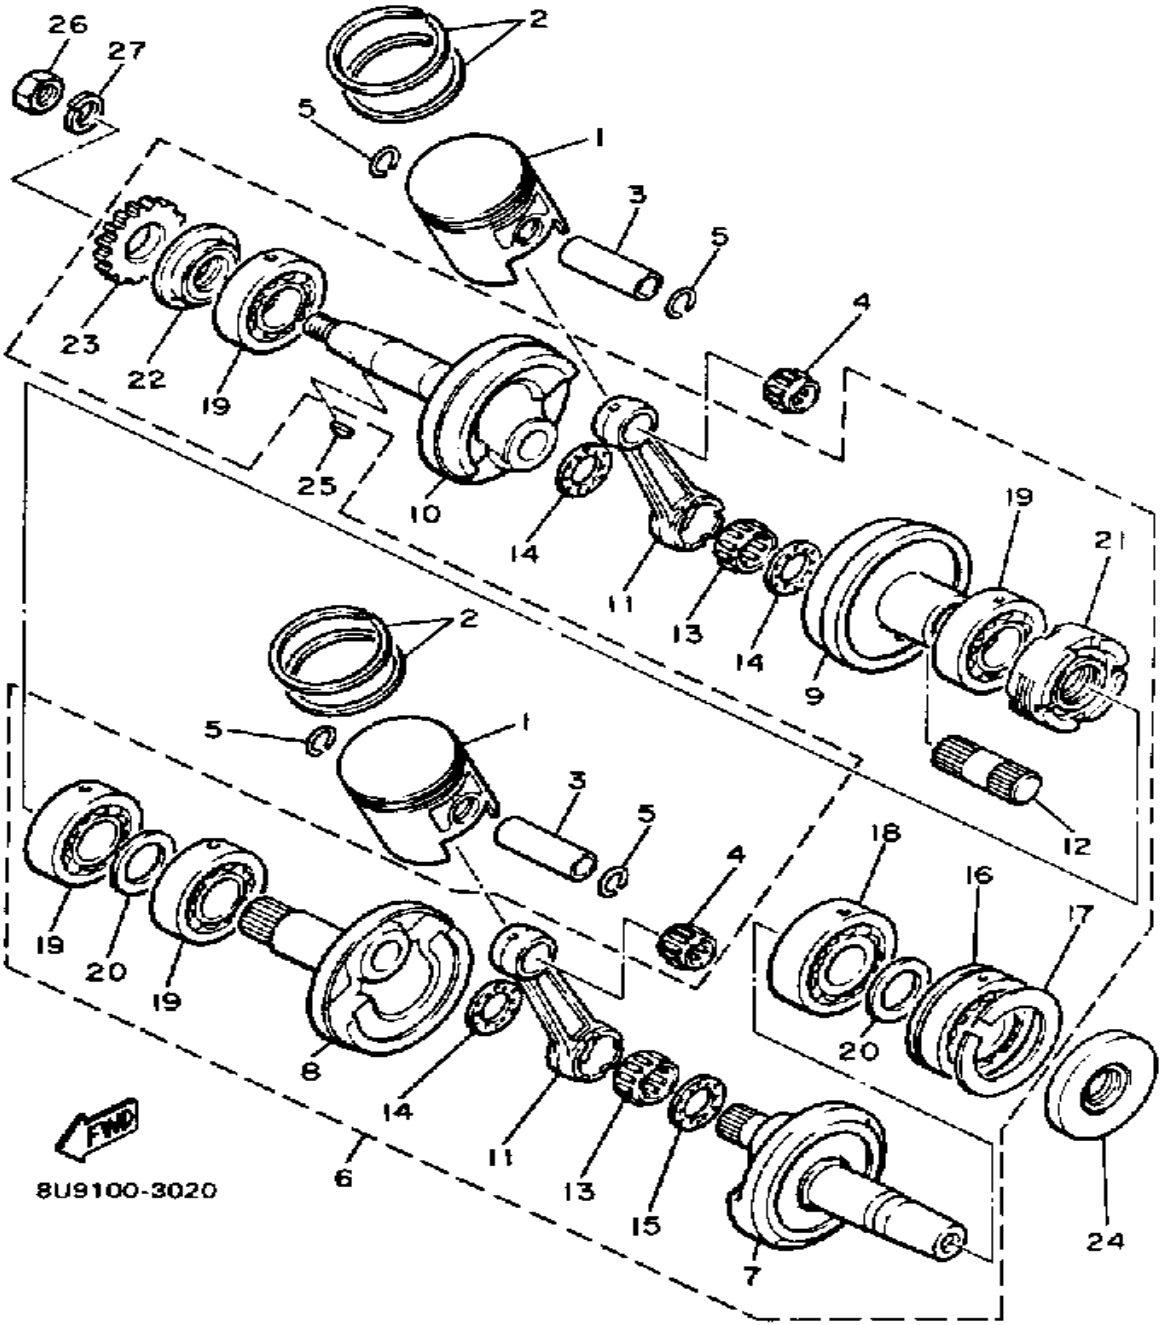

CRANKSHAFT - PISTON

Ref. No.	Part Number	Description	Qty	Remarks
1	8U9-11631-01-94	PISTON STD	2	
2	8U9-11601-00-00	PISTON RINGSET STD	4	
3	8J0-11633-00-00	PIN, PISTON	2	
4	93310-320G0-00	BEARING	2	
5	93450-21053-00	CIRCLIP	4	
6	8U9-11400-00-00	CRANKSHAFT ASSEMBLY	1	
7	8U9-11412-00-00	. CRANK 1	1	
8	8U9-11422-00-00	. CRANK 2	1	
9	8U9-11432-00-00	. CRANK 3	1	
10	8U9-11442-00-00	. CRANK 4	1	
11	8U9-11651-00-00	. ROD, CONNECTING	2	
12	8R9-11681-00-00	. PIN, CRANK 1	1	
13	93310-525K6-00	. BEARING, CYLINDRICAL	2	
14	90209-25238-00	. WASHER, SPEC'L SHAP	3	
15	8R9-11685-00-00	. WASHER, CRANK PIN	1	
16	93306-30711-00	. BEARING (93306-30712-00)	1	
17	93440-80023-00	. CIRCLIP	1	
18	93306-30711-00	. BEARING (93306-30712-00)	1	
19	93306-20712-00	. BEARING	4	
20	90201-357E4-00	. WASHER, PLATE	2	
21	8U9-11515-00-00	. SEAL, LABYRINTH 1	1	
22	93103-35139-00	. OIL SEAL, SW-TYPE	1	
23	8U9-13178-00-00	. GEAR, PUMP DRIVE	1	
24	93103-35140-00	OIL SEAL	1	
25	90280-05033-00	KEY, WOODRUFF	1	
26	90170-16182-00	NUT	1	
27	92901-16100-00	WASHER, SPRING	1	

Not For Resale

www.SmallEngineDiscount.com