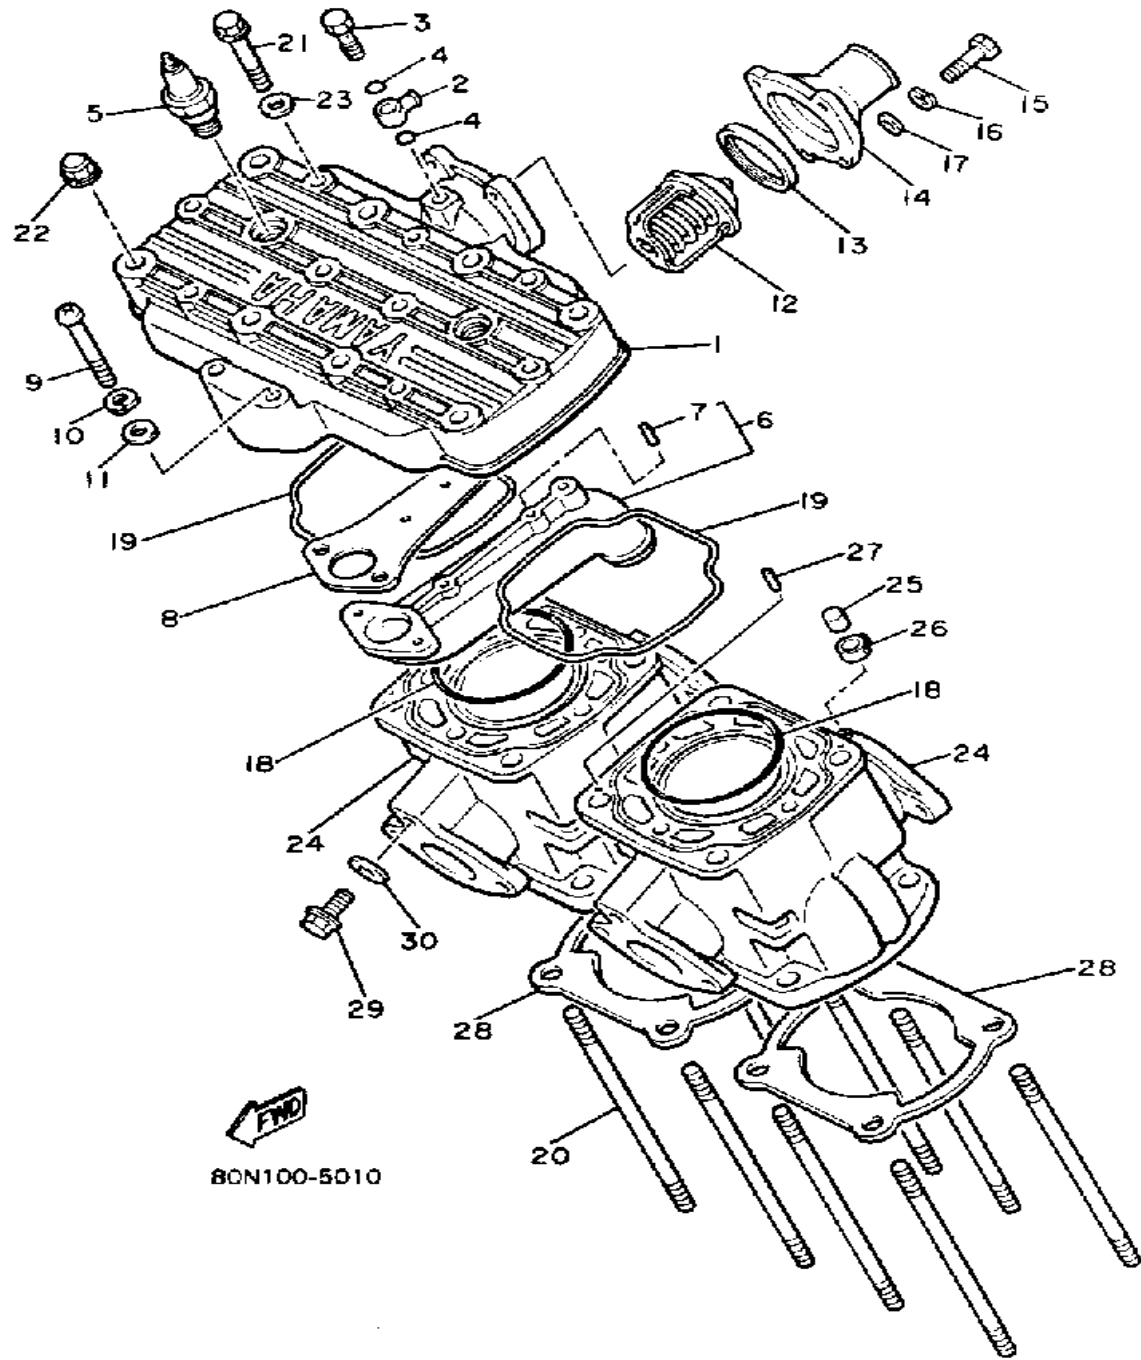

YAMAHA

GENUINE

PARTS CATALOGUE

SNOWMOBILE

Not For Resale

www.SmallEngineDiscount.com

CYLINDER HEAD - CYLINDER

Ref. No.	Part Number	Description	Qty	Remarks
1	8U9-11111-00-00	HEAD, CYLINDER 1	1	
2	90405-10026-00	UNION	1	
3	90401-10034-00	BOLT, UNION	1	
4	90430-10171-00	GASKET	2	
5	NGK-BR9EV-00-00	NGK BR9EV 4PK (94701-00114)	2	
6	8M6-12498-01-00	PROTECTOR	1	
7	91609-30010-00	. PIN, SPRING	2	
8	8M6-12435-03-00	GASKET	1	
9	98580-06055-00	SCREW, pan head (92501-06065-00)	3	
10	92995-06100-00	WASHER, SPRING	3	
11	90201-061A5-00	WASHER, PLATE	3	
	92990-06600-00	WASHER, PLATE	3	
12	8U9-12411-00-00	THERMOSTAT	1	
13	8U9-12412-00-00	SEAL, THERMOSTAT	1	
14	8U9-12413-00-00	COVER, THERMOSTAT	1	
15	97016-06020-00	BOLT	4	
16	92906-06100-00	WASHER, SPRING	4	
17	92906-06600-00	WASHER	4	
18	93210-81503-00	O-RING	2	
19	8R9-11181-00-00	GASKET, CYLINDER HEAD 1	2	
20	8M6-11361-00-00	BOLT, CYLINDER HOLDING 1	8	
21	95811-08055-00	BOLT, FLANGE	8	
22	90176-10049-00	NUT, CROWN	8	
23	90201-080L7-00	WASHER, PLATE	8	
24	8U9-11311-00-00	CYLINDER 1	2	
25	895-14169-00-00	CAP	1	
26	90467-07029-00	CLIP	1	
27	93604-07141-00	PIN, DOWEL	4	