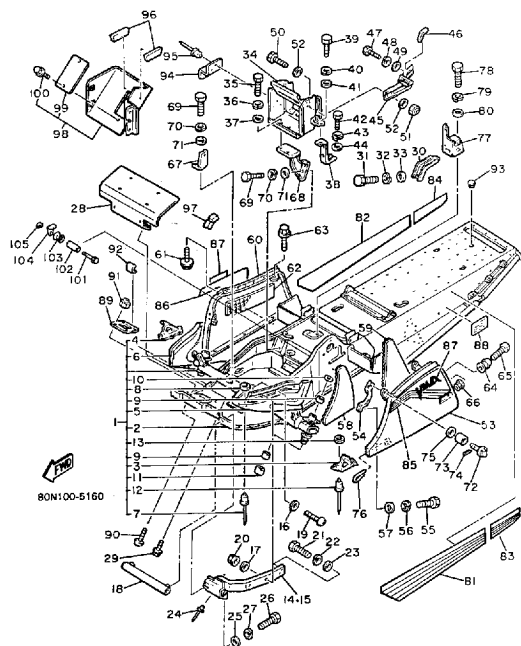

FRAME VMX540J

Ref. No.	Part Number	Description	Qty	Remarks
28	8X6-2198F-00-00	COVER 1	1	
29	95816-08016-00	BOLT, FLANGE	2	
30	8M6-12491-00-00	CLAMP 1	1	
31	97013-06012-00	BOLT	1	
32	92995-06100-00	WASHER, SPRING	1	
33	90201-061A5-00	WASHER, PLATE	1	
34	8M6-12661-00-00	DUCT	1	
35	97026-06012-00	BOLT	2	
36	92906-06100-00	WASHER, SPRING	2	
37	92906-06600-00	WASHER	2	
38	8U9-12637-00-00	STAY 1	1	
39	97013-06012-00	BOLT	1	
40	92995-06100-00	WASHER, SPRING	1	
41	90201-061A5-00	WASHER, PLATE	1	
42	97013-06012-00	BOLT	1	
43	92995-06100-00	WASHER, SPRING	1	
44	90201-061A5-00	WASHER, PLATE	1	
45	80N-12464-00-00	STAY, RADIATOR	1	
46	8M6-77319-00-00	DAMPER 1	1	
47	97013-06012-00	BOLT	2	
48	92995-06100-00	WASHER, SPRING	2	
49	92990-06200-00	WASHER	2	
50	97313-06016-00	BOLT, HEXAGON	1	
51	95701-06300-00	NUT, NYLON	1	
52	92990-06200-00	WASHER	2	
53	8M6-2197A-00-00	HOOD ASSEMBLY 3	1	
54	8M6-2194T-00-00	PROTC, AJST SCRW 1	1	
55	97013-06012-00	BOLT	2	
56	92995-06100-00	WASHER, SPRING	2	

CONTINUED ON NEXT FRAME ➤

Not For Resale
www.SmallEngineDiscount.com