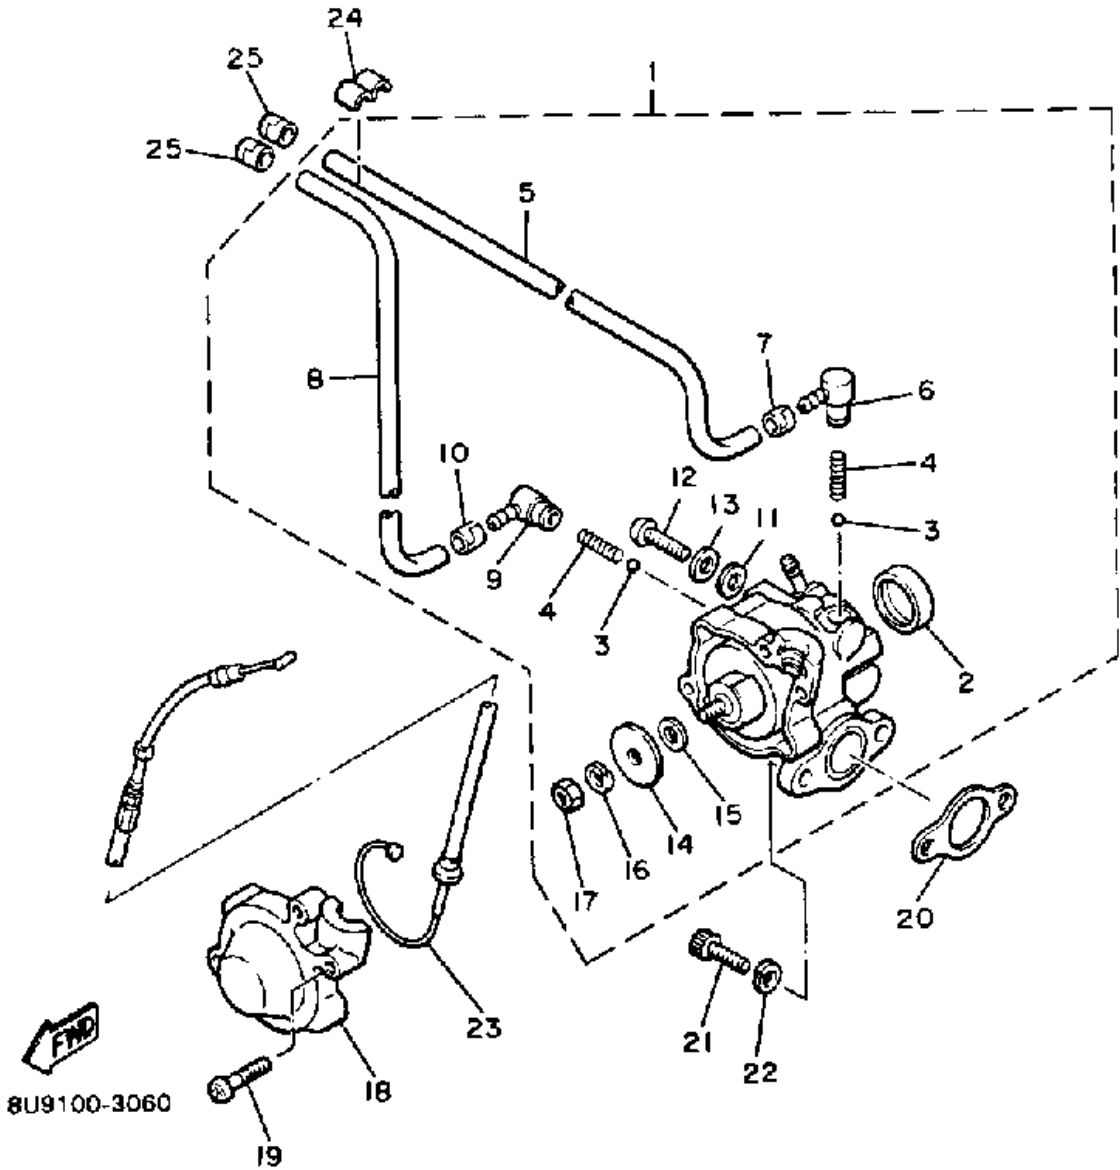

Not For Resale

www.SmallEngineDiscount.com

OIL PUMP

Ref. No.	Part Number	Description	Qty	Remarks
1	8X6-13101-00-00	OIL PUMP ASSEMBLY	1	
2	90338-21100-00	. PLUG	1	
3	93505-32002-00	. BALL	1	
	93505-32002-00	. BALL	2	
4	90501-02018-00	. SPRING, COMPRESSION	1	
	90501-02018-00	. SPRING, COMPRESSION	2	
5	90446-08194-00	. HOSE	1	
6	353-13552-01-00	. NOZZLE	1	
7	90468-02025-00	. CLIP	1	
8	90446-08195-00	. HOSE	1	
9	353-13552-01-00	. NOZZLE	1	
10	90468-02025-00	. CLIP	1	
11	90430-04004-00	. GASKET	1	
12	98902-04020-00	. SCREW, BIND	1	
13	92901-04600-00	. WASHER, PLATE	1	
	92990-04200-00	. WASHER, PLAIN	1	
14	137-13138-01-00	. PLATE, ADJUSTING	1	
15	137-13137-00-03	. SHIM (0.3T)	1	U.R.
	137-13137-00-05	. SHIM (0.5T)	1	U.R.
	137-13137-00-10	. SHIM (1.0T)	1	U.R.
16	92990-05100-00	. WASHER, SPRING	1	
17	95380-05600-00	. NUT	1	
18	8A5-13146-01-00	COVER, ADJUST PULLEY	1	
19	98506-04018-00	SCREW, PAN HEAD	3	
20	3MT-13116-00-00	GASKET, PUMP CASE (8Y0-13116-00)	1	
21	91316-05016-00	BOLT	2	
22	92990-05100-00	WASHER, SPRING	2	
23	8X6-26320-00-00	PUMP CABLE ASSEMBLY	1	

CONTINUED ON NEXT FRAME ►

Not For Resale
www.SmallEngineDiscount.com

OIL PUMP

Ref. No.	Part Number	Description	Qty	Remarks
24	861-82361-00-00	CLAMP, CORD	2	
25	90468-02025-00	CLIP	2	

Not For Resale

www.SmallEngineDiscount.com