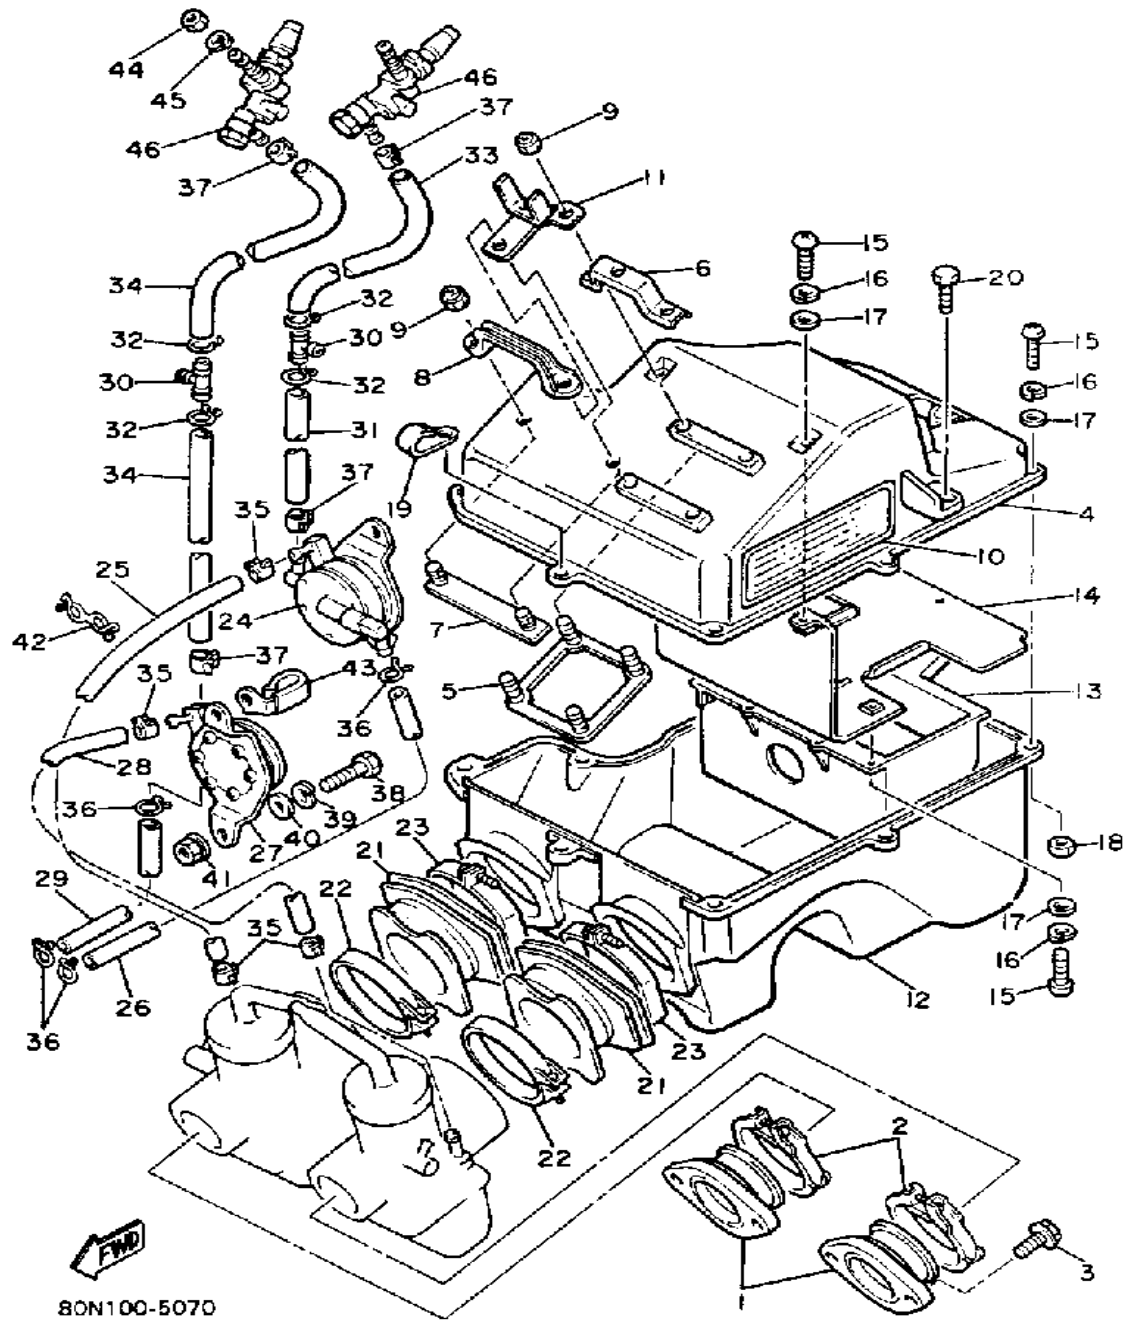

AIR CLEANER

Ref. No.	Part Number	Description	Qty	Remarks
28	90446-09059-00	HOSE	1	
29	90445-10141-00	HOSE	1	
30	815-24379-00-00	PIPE, JOINT 4	2	
31	90446-11018-00	HOSE	1	
32	90467-11009-00	CLIP	4	
33	90446-11019-00	HOSE	1	
34	90446-11205-00	HOSE	2	
35	90467-09026-00	CLIP	4	
36	90467-09006-00	CLIP	4	
37	90467-11028-00	CLIP	4	
38	97013-06012-00	BOLT	4	
39	92995-06100-00	WASHER, SPRING	4	
40	90201-061A5-00	WASHER, PLATE	4	
	92990-06600-00	WASHER, PLATE	4	
41	95701-06500-00	NUT, FLANGE	2	
42	90465-06332-00	CLAMP	1	
	90495-08135-00	UNAVAILABLE IN PRICE BOOK (90465-08125) (K)	1	
43	90464-10038-00	CLAMP	1	
44	95301-12700-00	NUT (95302-12700)	2	
45	92901-12100-00	WASHER, SPRING	2	
46	84M-24500-00-00	FUEL COCK ASSEMBLY	2	

Not For Resale

www.SmallEngineDiscount.com