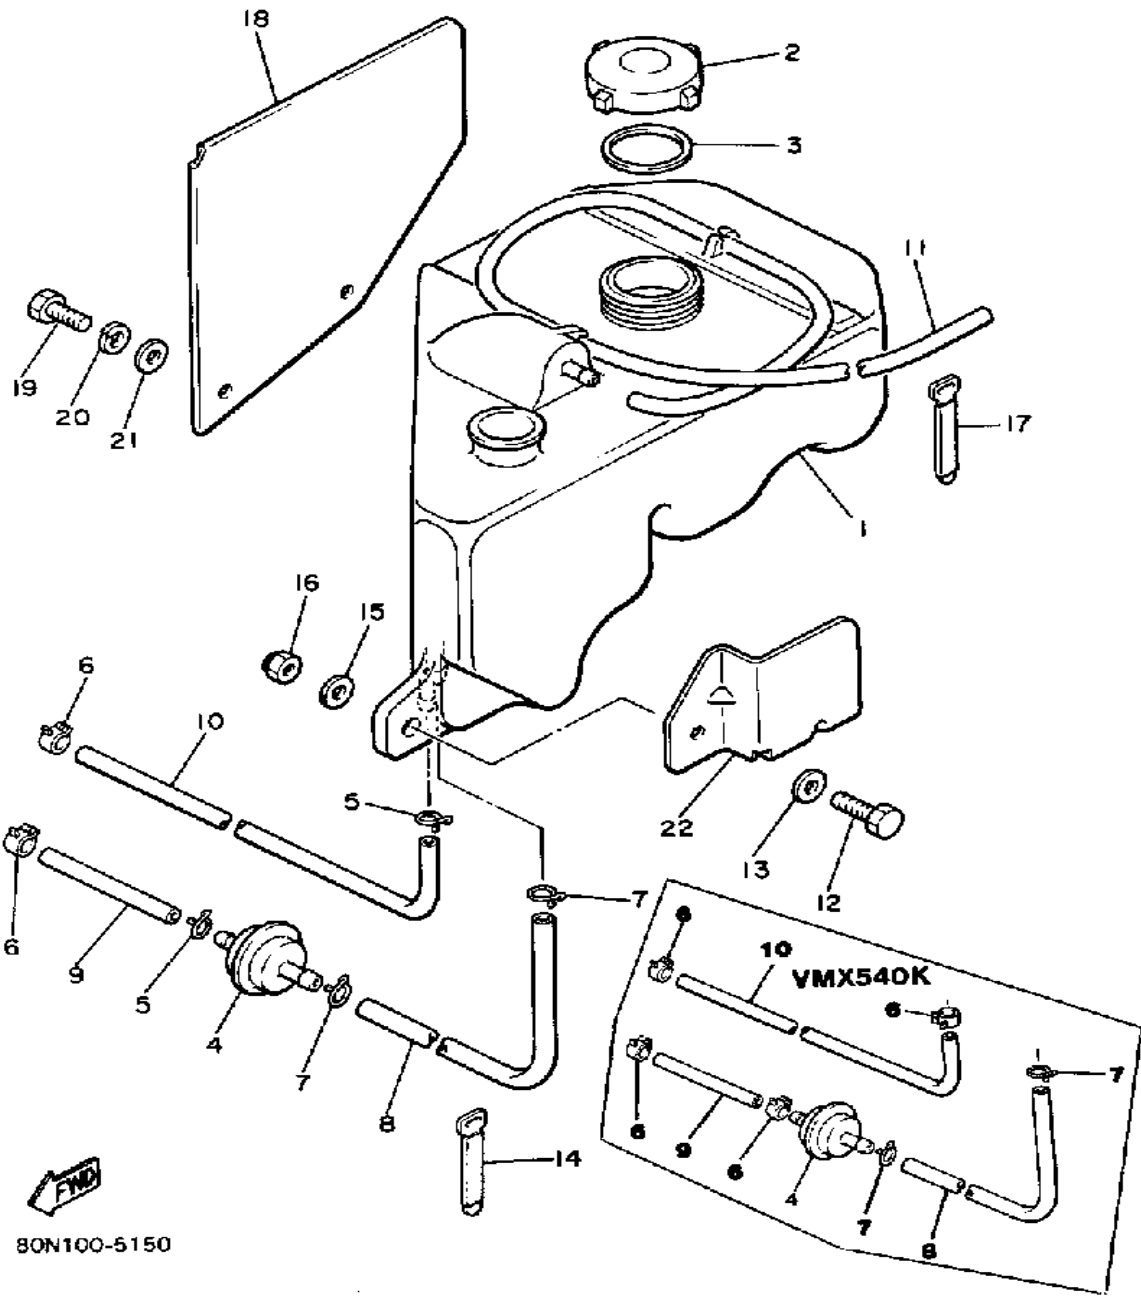

OIL TANK

80N100-5150

Ref. No.	Part Number	Description	Qty	Remarks
*	90446-09245-00	HOSE	1	
1	8M6-21751-00-00	TANK, OIL	1	
2	863-21771-00-00	BODY, CAP	1	
3	90430-31003-00	GASKET	1	
4	8G8-13410-00-00	STRAINER HOUSING ASSEMBLY	1	
5	90467-09005-00	CLIP, SCISSOR	2	
6	90467-09026-00	CLIP	2	
7	90467-11009-00	CLIP	2	
8	90446-11249-00	HOSE	1	
	91A20-07018-00	TUBE, FLEXIBLE VINYL	1	
9	90446-09088-00	HOSE	1	
10	90446-09013-00	HOSE (90446-09079)	1	
11	90446-09155-00	HOSE	1	
12	97011-06025-00	BOLT (97001-06025)	2	
13	90201-06067-00	WASHER, PLATE	2	
14	341-26397-01-00	BAND	2	
15	92990-06200-00	WASHER	1	
16	95701-06300-00	NUT, NYLON	1	
17	25G-83936-01-00	BAND, SWITCH CORD	1	
18	8M6-2174A-00-00	INSULATOR, SIDE CVR	1	
19	97013-06012-00	BOLT	2	
20	92995-06100-00	WASHER, SPRING	2	
21	90201-061A5-00	WASHER, PLATE	2	
	92990-06600-00	WASHER, PLATE	2	
22	8M6-2176E-01-00	PLATE	1	

Not For Resale

www.SmallEngineDiscount.com