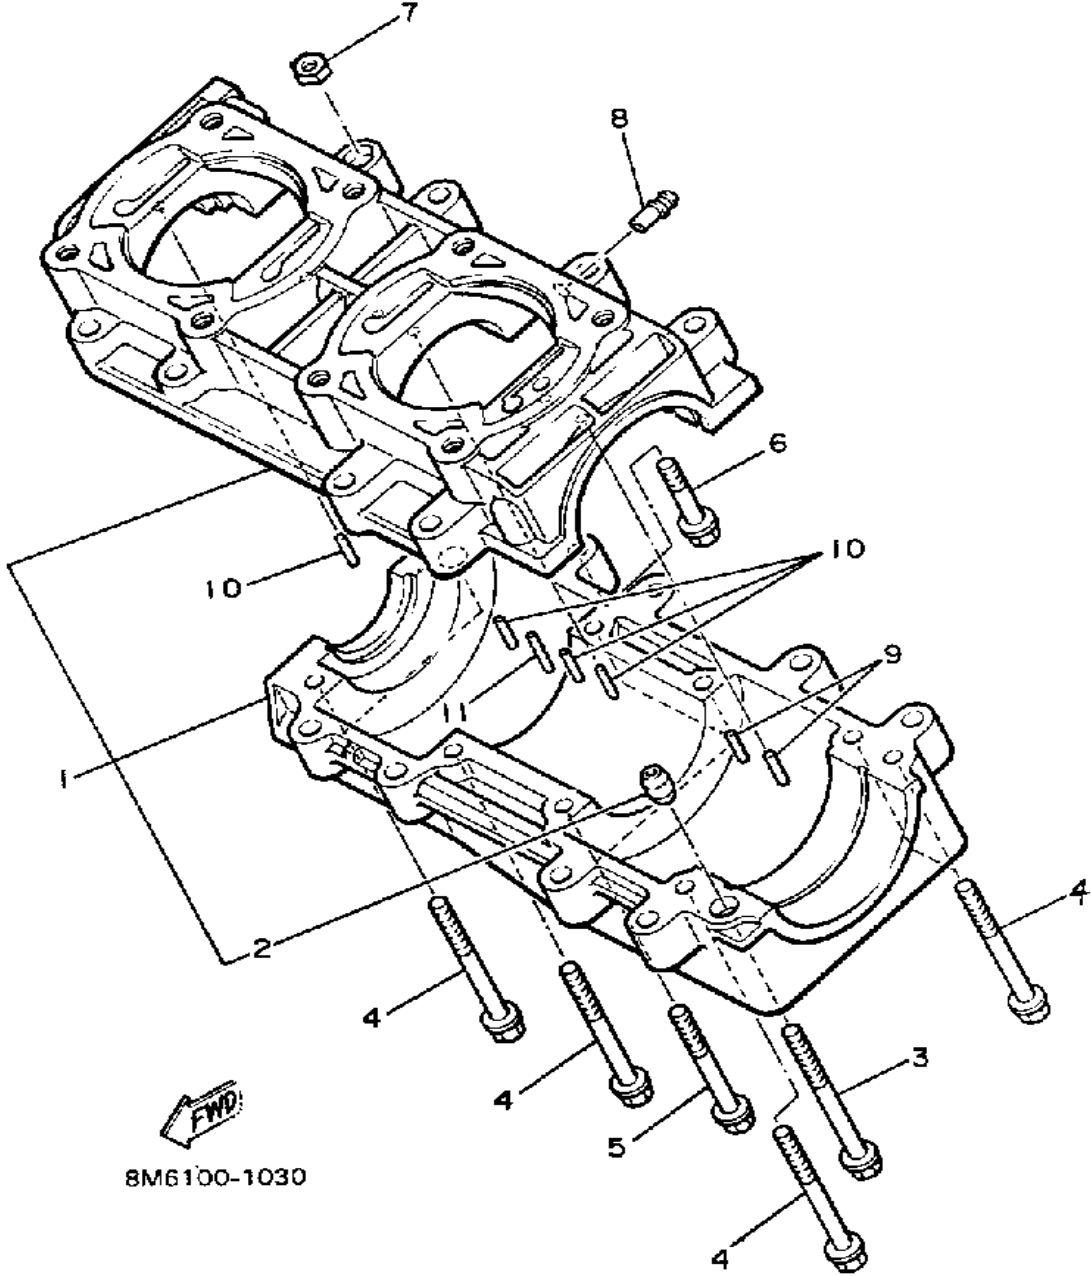

CRANKCASE

Ref. No.	Part Number	Description	Qty	Remarks
1	8U9-15100-00-00	CRANKCASE ASSEMBLY	1	
2	99510-10114-00	PIN, DOWEL	2	
3	95811-08095-00	BOLT, FLANGE	1	
4	95811-08085-00	BOLT, FLANGE	6	
5	95811-08075-00	BOLT, FLANGE	3	
6	95811-08045-00	BOLT, FLANGE (JN5)	1	
7	95333-08600-00	NUT	1	
8	J38-11116-00-00	JOINT, BREATHER	2	
9	93604-07141-00	PIN, DOWEL	2	
10	93603-10049-00	PIN, DOWEL	4	
11	93603-14179-00	PIN, DOWEL	1	

Not For Resale

www.SmallEngineDiscount.com