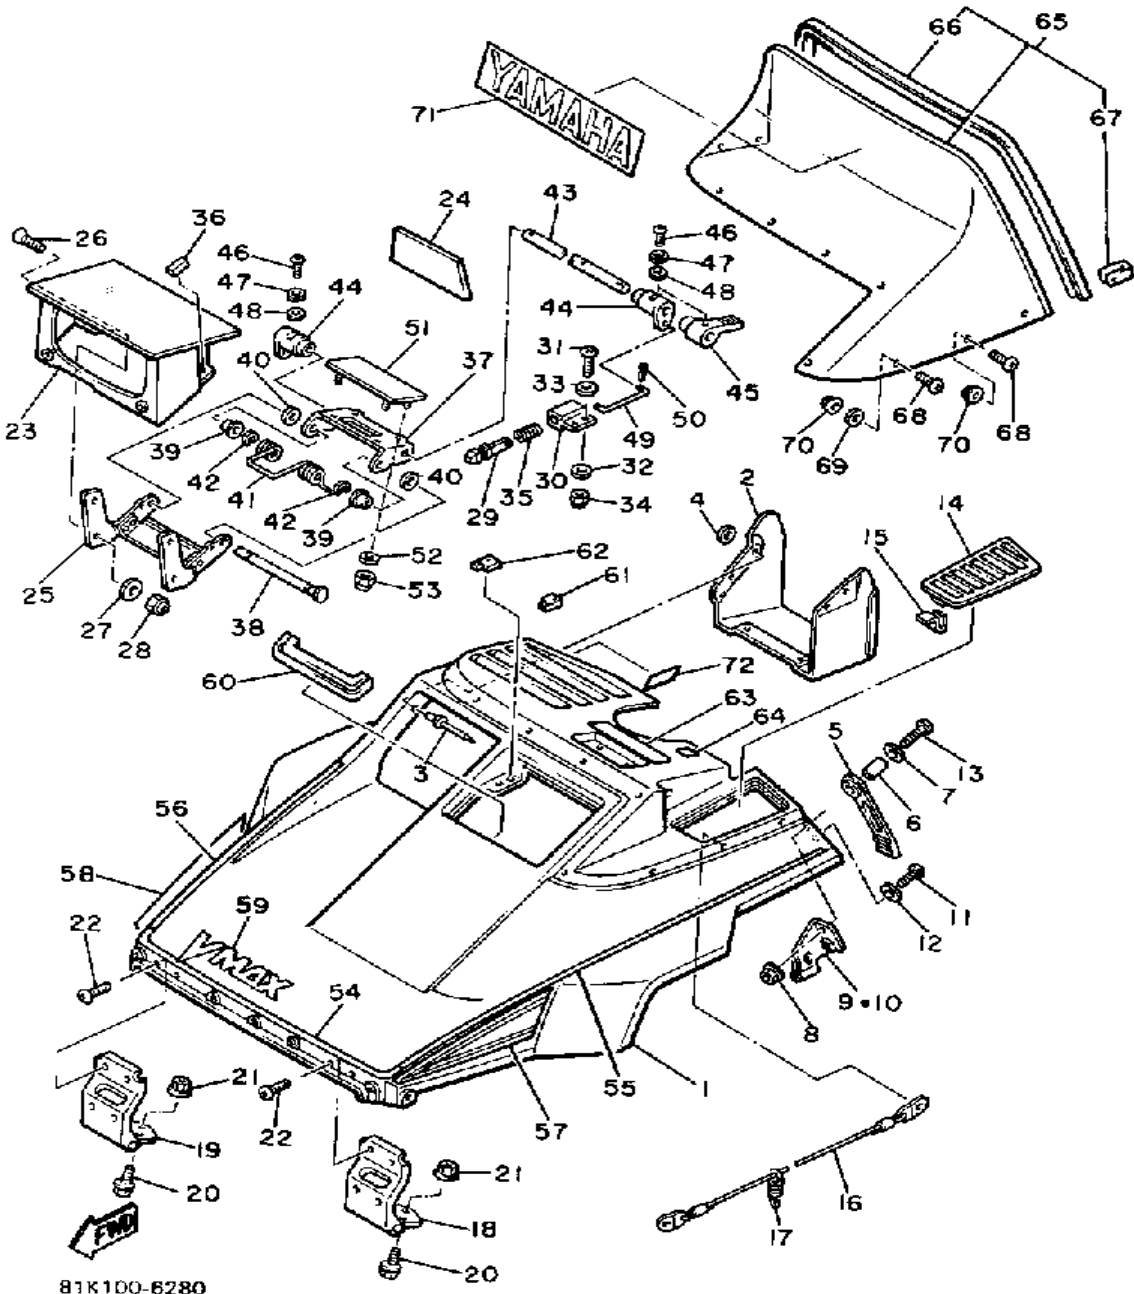

SHROUD - WINDSHIELD VMX540K

Ref. No.	Part Number	Description	Qty	Remarks
30	8M6-77139-00-00	HOLDER, ROD 1	2	
31	98906-06025-00	SCREW, BIND	4	
32	92990-06200-00	WASHER	4	
33	92906-06200-00	WASHER	4	
34	95701-06300-00	NUT, NYLON	4	
35	8M6-77184-00-00	SPRING R (R.H.)	2	
36	8M6-77185-00-00	PLATE 1	2	
37	8M6-84319-00-00	STAY, HEADLIGHT 2	1	
38	8M6-8411R-00-00	PIN	1	
39	8M6-77176-00-00	COLLAR 1	2	
40	8M6-77178-00-00	WASHER 1	2	
41	8M6-77174-00-00	SPRING 1	1	
42	99080-07600-00	CIRCLIP (E)	2	
43	8M6-77158-00-00	PIN, HINGE 2	1	
44	8M6-77159-00-00	CLAMP, ROD	2	
45	8M6-77173-00-00	LEVER, LATCH 1	1	
46	98506-03016-00	SCREW, PAN HEAD	3	
47	92990-03100-00	WASHER, SPRING (92901-03100)	3	
48	92902-03600-00	WASHER	3	
49	8M6-77129-00-00	ROD 2	2	
50	91401-10015-00	PIN, COTTER	4	
51	81K-77189-00-00	COVER, LEVER	1	
52	92990-05200-00	WASHER, PLAIN	4	
53	95612-05100-00	NUT, U	4	
54	81K-77281-00-00	STRIPE 1	1	
55	81K-77282-00-00	STRIPE 2	1	
56	81K-77283-00-00	STRIPE 3	1	
57	81K-77358-00-00	EMBLEM 8	1	

CONTINUED ON NEXT FRAME ►

Not For Resale
www.SmallEngineDiscount.com