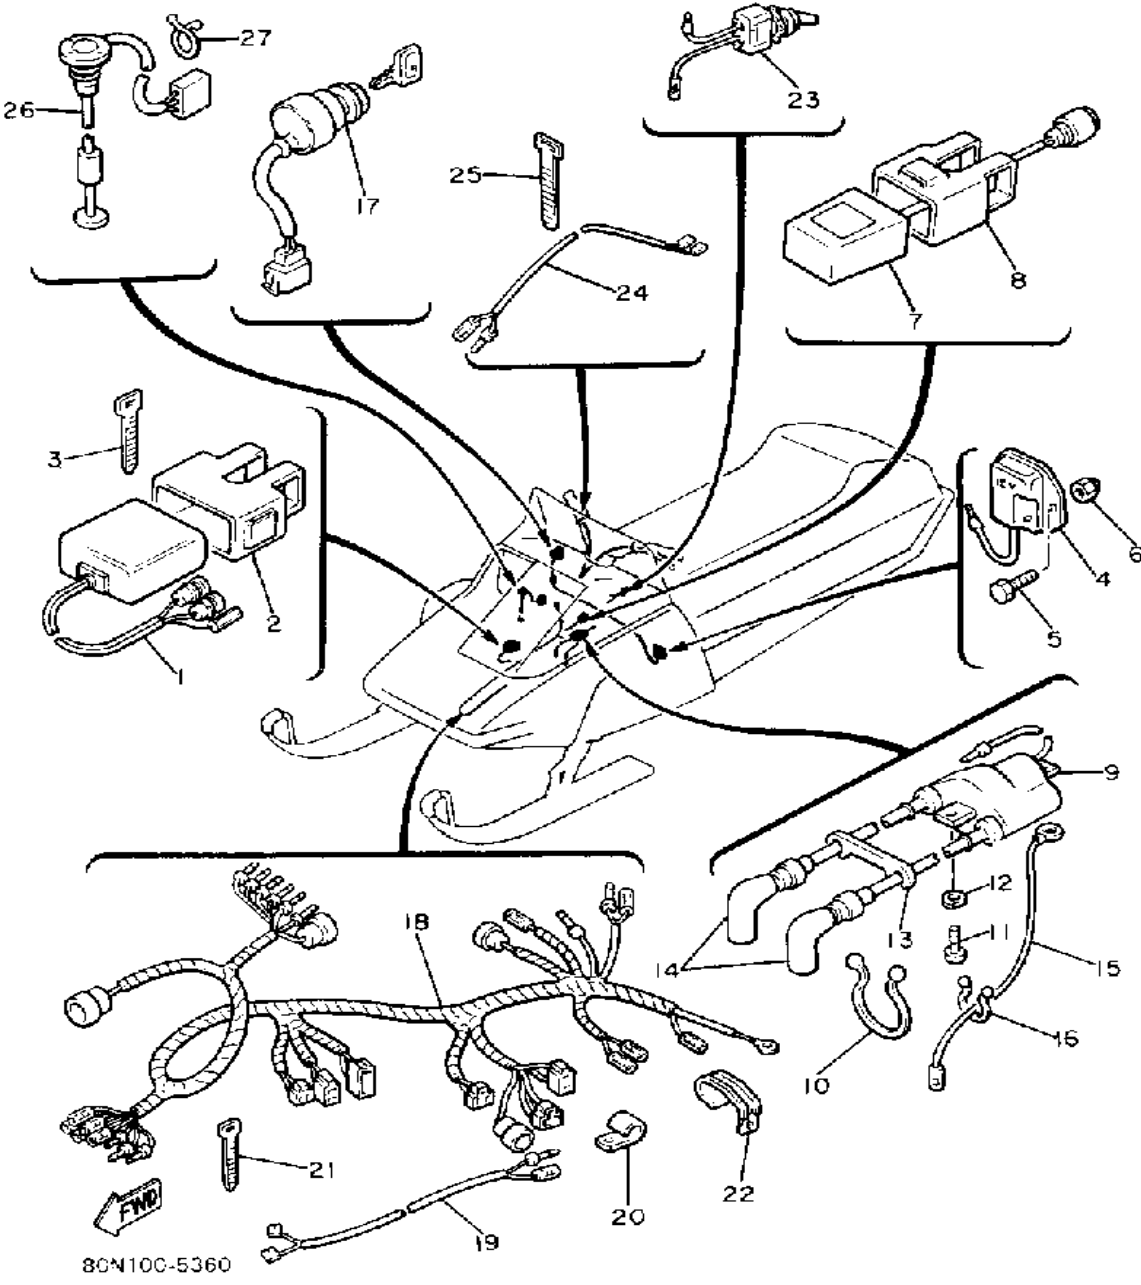

ELECTRICAL 1

Ref. No.	Part Number	Description	Qty	Remarks
26	8M6-85720-00-00	OIL LVL GAUGE ASSEMBLY ..	1	
27	90464-16039-00	CLAMP	1	

Not For Resale
www.SmallEngineDiscount.com