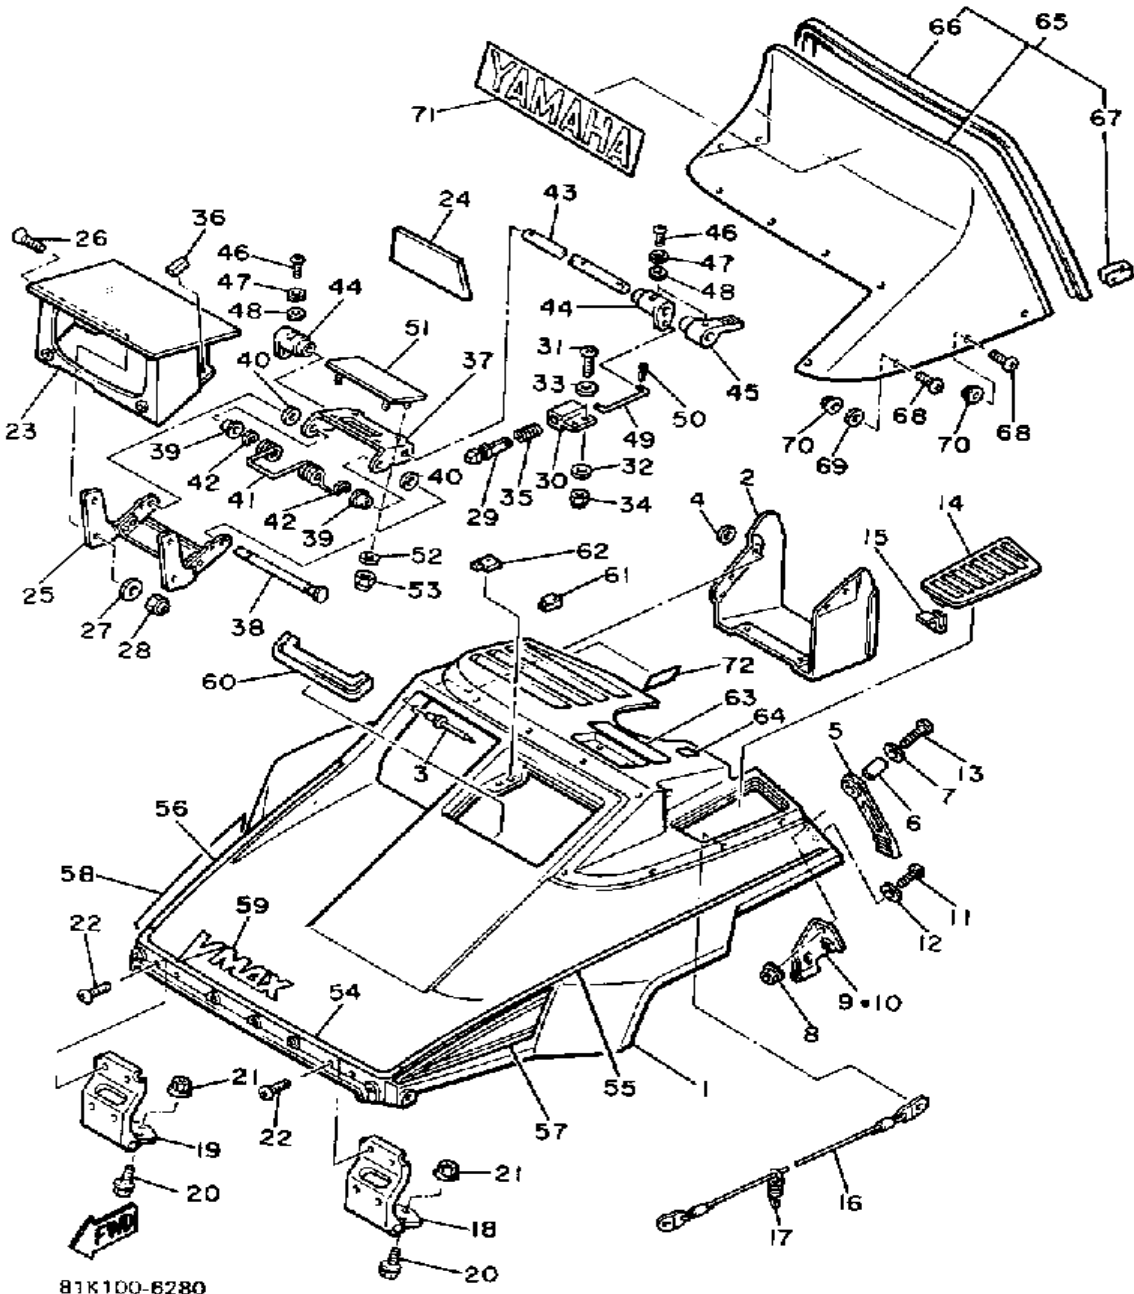

SHROUD - WINDSHIELD VMX540K

Ref. No.	Part Number	Description	Qty	Remarks
1	81K-W7711-00-00	SHROUD ASSEMBLY	1	
2	8M6-77194-00-00	DUCT	1	
3	90267-48014-00	RIVET, BLIND	6	
4	90201-04325-00	WASHER, PLATE	6	
5	8M6-77171-00-00	BODY, LATCH 1	2	
6	90387-061N6-00	COLLAR (80L)	2	
7	90201-06059-00	WASHER, PLATE	2	
8	95701-06500-00	NUT, FLANGE	2	
9	8M6-77135-00-00	CLAMP 1	1	
10	8M6-77136-00-00	CLAMP 2	1	
11	98906-06016-00	SCREW, BIND	2	
12	92906-06200-00	WASHER	2	
13	98906-06025-00	SCREW, BIND	2	
14	81K-77133-00-00	LOUVER 3	1	
15	90468-05094-00	CLIP	4	
16	8U9-77118-00-00	STOPPER, SHROUD	1	
17	838-77159-00-00	CLAMP, ROD	1	
18	8M6-77140-01-00	HINGE ASSEMBLY	1	
19	8M6-7714A-01-00	HINGE ASSEMBLY 2	1	
20	95816-06016-00	BOLT, FLANGE	6	
21	95701-06500-00	NUT, FLANGE	6	
22	98980-06016-00	SCREW, BINDING	4	
23	81K-84311-00-00	BODY, HEADLIGHT	1	
24	8X6-84367-00-00	DAMPER, HEADLIGHT 2	1	
25	8M6-84318-00-00	STAY, HEADLIGHT 1	1	
26	98706-05016-00	SCREW, FLAT HEAD	4	
27	92990-05200-00	WASHER, PLAIN	4	
28	95701-05300-00	NUT, NYLON	4	
29	8M6-77119-00-00	ROD 1	2	

81K100-6280

CONTINUED ON NEXT FRAME ➤

Not For Resale
www.SmallEngineDiscount.com