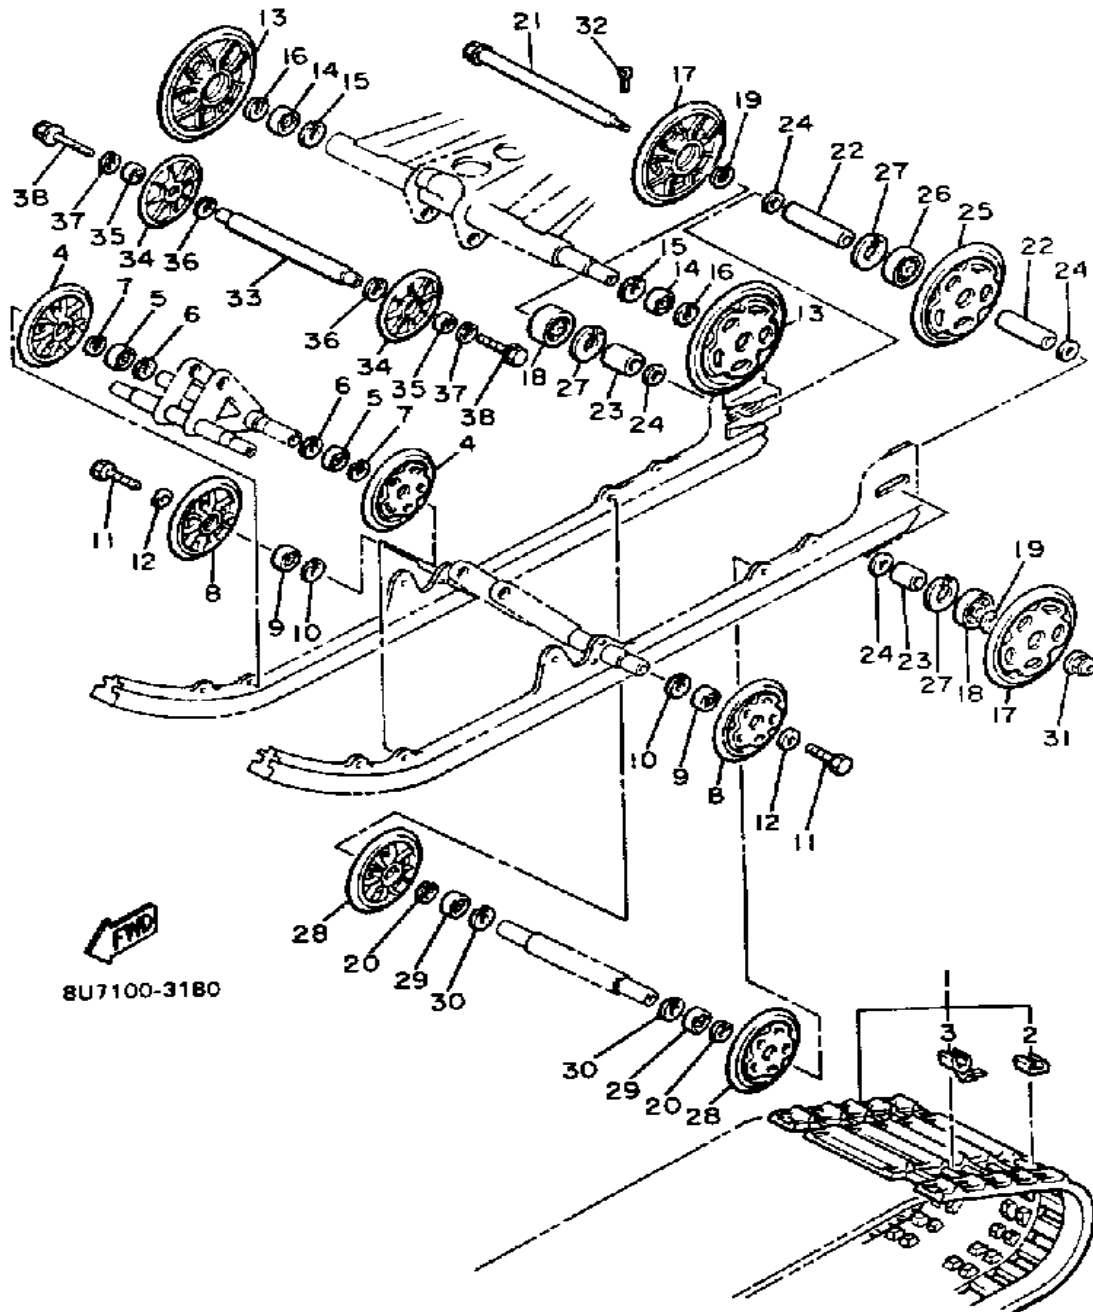

Not For Resale

www.SmallEngineDiscount.com

TRACK SUSPENSION 1

Ref. No.	Part Number	Description	Qty	Remarks
1	87F-47110-01-00	TRACK ASSEMBLY	1	
2	8A5-47113-00-00	. PLATE, REINFORCEMENT ..	48	
3	8G9-47115-00-00	. METAL, SLIDE	48	
4	87M-47320-00-00	SUSPENSION WHEEL COMP. . .	2	
5	93306-00441-00	BEARING (89A) (B6004RS) ...	2	
6	99009-42500-00	CIRCLIP	2	
7	99009-20400-00	CIRCLIP	2	
8	81K-47320-00-00	SUSPENSION WHEELCOMP ..	2	
	87U-47320-00-00	SUSPENSION WHEEL COMP. . .	2	
9	93306-00441-00	BEARING (89A) (B6004RS) ...	2	
10	99009-42500-00	CIRCLIP	2	
11	90109-08559-00	BOLT	2	
12	90201-08681-00	WASHER, PLATE	2	
13	8U7-47320-00-00	SUSPENSION WHEEL COMP. . .	2	
14	93306-00441-00	BEARING (89A) (B6004RS) ...	2	
15	99009-42500-00	CIRCLIP	2	
16	99009-20400-00	CIRCLIP	2	
17	81K-47320-00-00	SUSPENSION WHEELCOMP ..	2	
18	93306-00441-00	BEARING (89A) (B6004RS) ...	2	
19	99009-42500-00	CIRCLIP	2	
20	99009-20400-00	CIRCLIP	2	
21	8L8-47520-01-00	REAR AXLE COMP. (8L8-47520-02-00)	1	
22	90387-202H9-00	COLLAR	2	
23	90387-203H0-00	COLLAR	2	
24	90201-20279-00	WASHER, PLATE	4	
25	8K2-47530-00-00	GUIDE WHEEL COMP.	1	
26	93306-20417-00	BEARING (B62042RS)	1	
27	99009-47500-00	CIRCLIP	3	