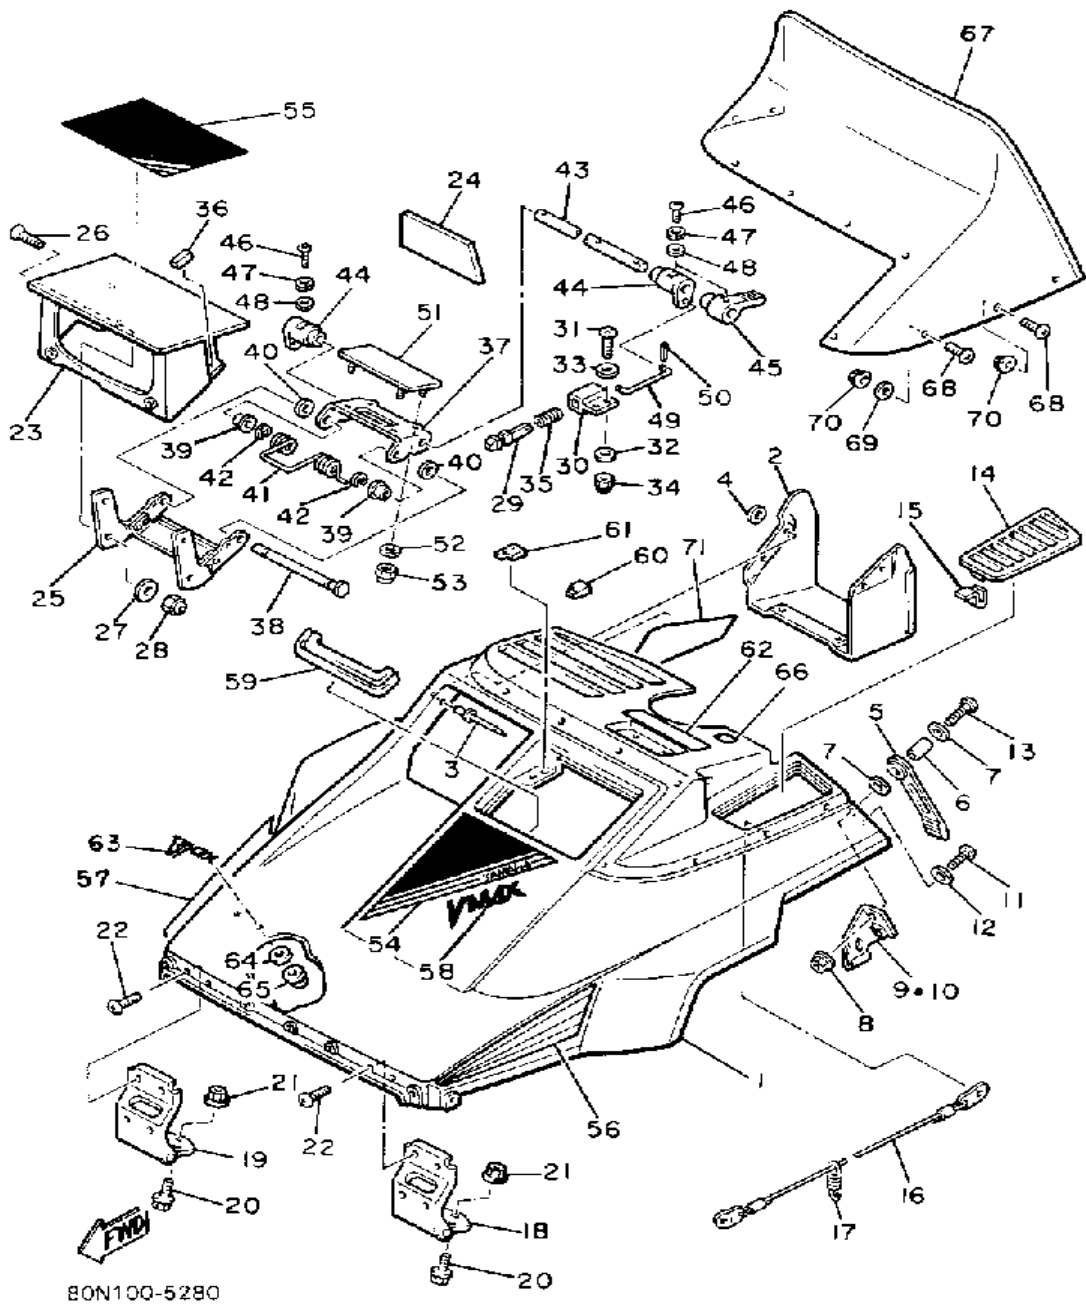

SHROUD - WINDSHIELD VMX540J

Ref. No.	Part Number	Description	Qty	Remarks
1	8R9-W7711-00-00	SHROUD ASSEMBLY	1	
2	8M6-77194-00-00	DUCT	1	
3	90267-48014-00	RIVET, BLIND	6	
4	90201-04325-00	WASHER, PLATE	6	
5	8M6-77171-00-00	BODY, LATCH 1	2	
6	90387-06241-00	COLLAR	2	
7	90201-06059-00	WASHER, PLATE	4	
8	95701-06500-00	NUT, FLANGE	2	
9	8M6-77135-00-00	CLAMP 1	1	
10	8M6-77136-00-00	CLAMP 2	1	
11	98906-06016-00	SCREW, BIND	2	
12	92906-06200-00	WASHER	2	
13	98906-06025-00	SCREW, BIND	2	
14	8M6-77133-00-00	LOUVER 3	1	
15	90468-05094-00	CLIP	4	
16	8U9-77118-00-00	STOPPER, SHROUD	1	
17	838-77159-00-00	CLAMP, ROD	1	
18	8M6-77140-01-00	HINGE ASSEMBLY	1	
19	8M6-7714A-01-00	HINGE ASSEMBLY 2	1	
20	95816-06016-00	BOLT, FLANGE	6	
21	95701-06500-00	NUT, FLANGE	6	
22	98980-06016-00	SCREW, BINDING	4	
23	8M6-84311-00-00	BODY, HEADLIGHT	1	
24	8X6-84367-00-00	DAMPER, HEADLIGHT 2	1	
25	8M6-84318-00-00	STAY, HEADLIGHT 1	1	
26	98706-05016-00	SCREW, FLAT HEAD	4	
27	92990-05200-00	WASHER, PLAIN	4	
28	95701-05300-00	NUT, NYLON	4	
29	8M6-77119-00-00	ROD 1	2	

CONTINUED ON NEXT FRAME ➤

Not For Resale
www.SmallEngineDiscount.com