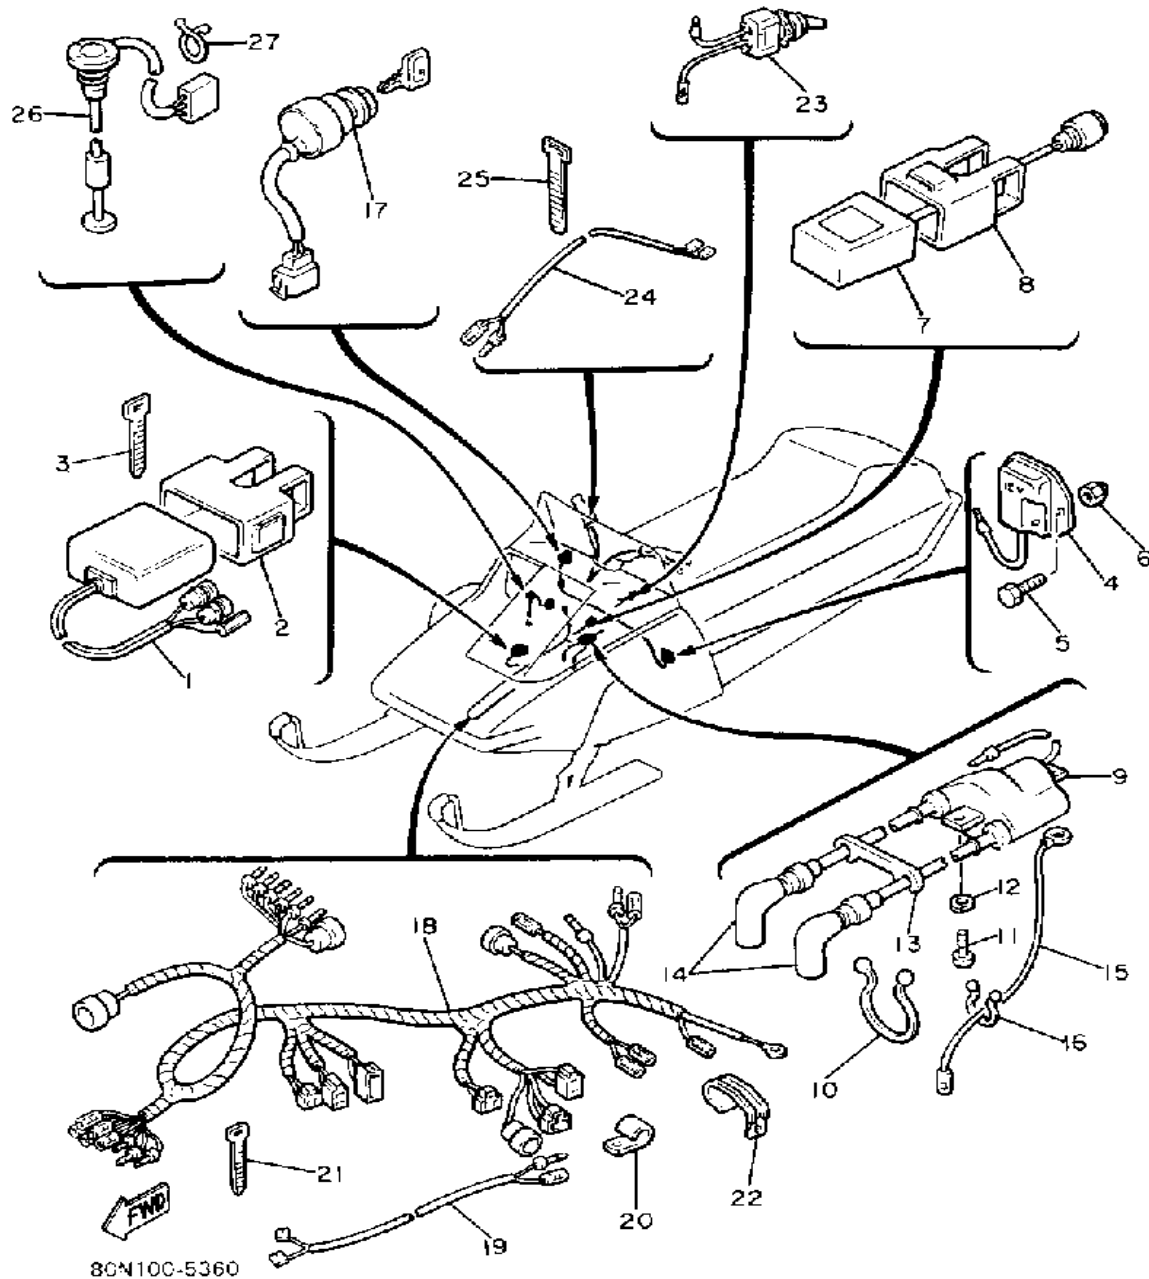

ELECTRICAL 1

Ref. No.	Part Number	Description	Qty	Remarks
1	8U9-85540-10-00	CDI UNIT ASSEMBLY	1	
2	8R9-85546-00-00	BAND	1	
3	437-83936-01-00	BAND, SWITCH CORD	1	
4	82F-81910-A0-00	VOLTAGE REGULATOR ASSEMBLY	1	
5	97026-06014-00	BOLT	2	
6	95701-06300-00	NUT, NYLON	2	
7	80N-85590-10-00	CONTROL UNIT ASSEMBLY	1	
8	2A7-85546-00-00	BAND	1	
9	8U9-82310-T0-00	IGNITION COIL ASSEMBLY	1	U.R.(K)
10	90464-23041-00	CLAMP	1	
11	98503-06014-00	SCREW, PAN HEAD (92502-06016)	2	
12	92995-06100-00	WASHER, SPRING	2	
13	90464-07015-00	CLAMP	1	
14	81E-82370-20-00	PLUG CAP ASSEMBLY	2	W/ NOISE SUPPRESSOR
15	87D-82318-00-00	WIRE, SUB-LEAD	1	
16	90465-18147-00	CLAMP	1	
17	8K4-82508-20-00	MAIN SWITCH ASSEMBLY	1	
18	80N-82590-20-00	WIRE HARNESS ASSEMBLY	1	
19	80N-82319-00-00	WIRE, SUB-LEAD	1	
20	8R9-21999-00-00	CLAMP, WIREHARNESS	1	
21	437-83936-01-00	BAND, SWITCH CORD	1	
22	90465-06100-00	CLAMP	1	
23	82J-82917-00-00	SWITCH	1	
24	80N-82318-00-00	WIRE, SUB-LEAD (80K-82318-00)	2	
	80X-82318-00-00	WIRE, SUB-LEAD	2	
25	437-83936-01-00	BAND, SWITCH CORD	2	

CONTINUED ON NEXT FRAME ►

Not For Resale

www.SmallEngineDiscount.com