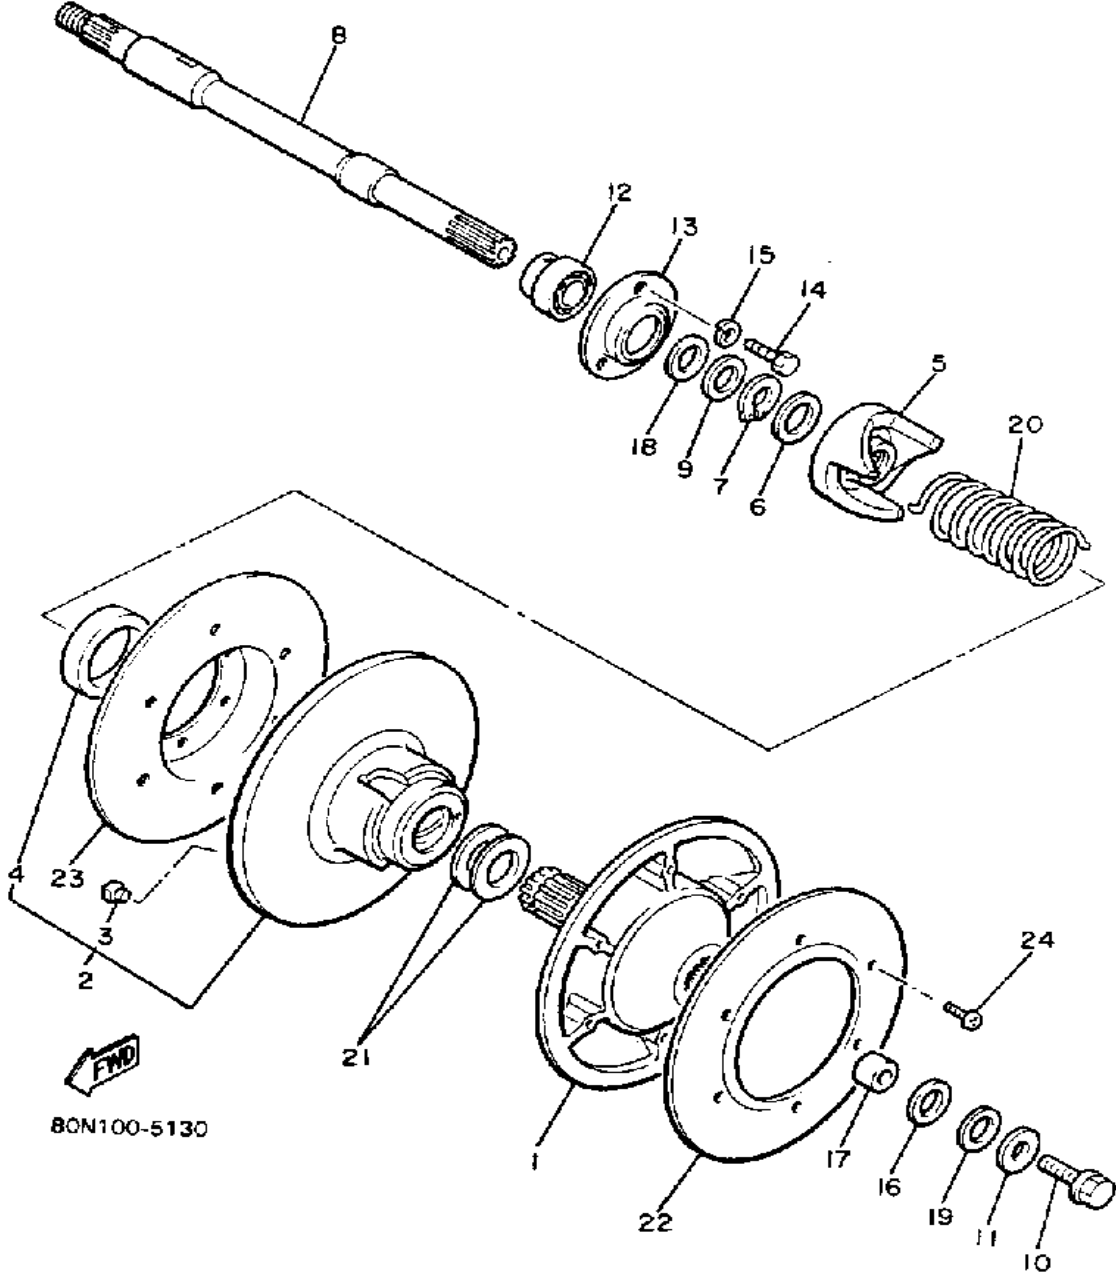

SECONDARY SHEAVE

Ref. No.	Part Number	Description	Qty	Remarks
1	80R-17660-01-00	SEC. FIXED SHEAVECOMP	1	
2	80N-17670-01-00	SEC.SLIDING SHEAVE	1	
3	8X6-17688-00-00	. SHOE, RAMP	3	
4	90380-90117-00	. BUSH, SOLID	1	
5	8U7-17684-01-00	SEAT, SEC SPRING	1	
6	90201-34684-00	WASHER, PLATE	1	
7	93440-34170-00	CIRCLIP	1	
8	82M-17681-00-00	SHAFT, SECONDARY	1	
9	90201-25526-00	WASHER, PLATE (T2.0)	1	U.R.
	90201-25527-00	WASHER, PLATE (T1.0)	1	U.R.
10	90105-14175-00	BOLT, WASHER BASED	1	
11	90201-140A6-00	WASHER, PLATE	1	
12	8L8-17678-00-00	BEARING	1	
13	8K4-47631-01-00	HOUSING, BEARING	1	
14	97011-08016-00	BOLT	3	
15	92990-08100-00	WASHER	3	
16	90201-225A4-00	WASHER, PLATE (T1.0)	1	
17	90387-147A8-00	COLLAR	1	
18	90201-252F1-00	WASHER, PLATE (T0.5)	1	
19	90201-222F0-00	WASHER, PLATE (T0.5)	1	
20	90508-50571-00	SPRING, TORSION	1	
21	90201-345G2-00	WASHER, PLATE	2	
22	81H-17665-00-00	PLATE 1	1	ALT. PART
23	81H-17675-00-00	PLATE 2	1	ALT. PART
24	90150-05022-00	SCREW ROUND HEAD	12	
	98580-05010-00	SCREW, PAN HEAD	12	ALT. PART

Not For Resale

www.SmallEngineDiscount.com