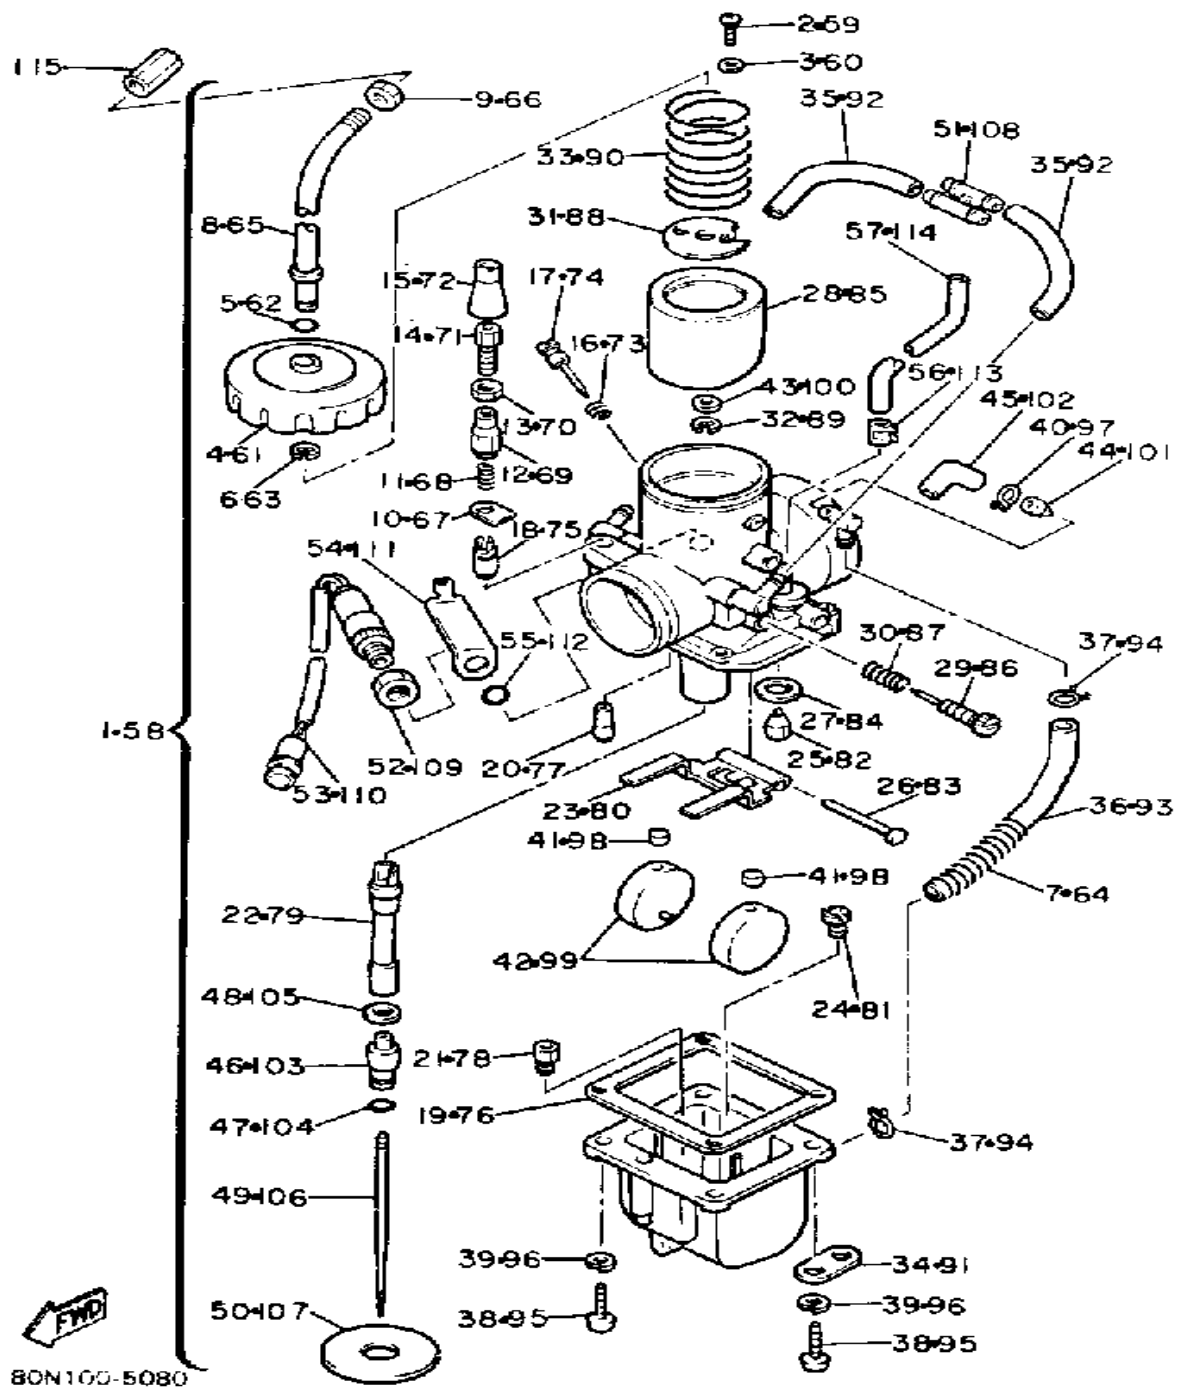

CARBURETOR VMX540J

80N100-5080

Ref. No.	Part Number	Description	Qty	Remarks
48	137-14153-00-00	. WASHER, MAIN JET	1	
49	275-14116-A0-00	. NEEDLE	1	
50	510-14146-00-00	. PLATE	1	
51	8J0-14251-00-00	. NIPPLE	1	
52	80N-14161-00-00	. NUT, CABLE ADJUSTING	1	
53	80N-8259A-00-00	. SWITCH, CARBURETOR	1	
54	80N-14243-00-00	. PLATE	1	
55	80N-14147-00-00	. O-RING	1	
56	90467-09026-00	. CLIP	1	
57	90446-09059-00	. HOSE	1	
58	83X-14102-00-00	CARBURETOR ASSEMBLY 2	1	
59	98580-04008-00	. SCREW, PAN HEAD	1	
60	92901-04600-00	. WASHER, PLATE	1	
61	3R4-14158-00-00	. TOP, MIXING CHAMBER	1	
62	8F2-14147-00-00	. O-RING	1	
63	363-14137-00-00	. CLIP	1	
64	8X6-14589-00-00	. SPRING	1	
65	8X6-14155-00-00	. GUIDE, CABLE	1	
66	127-14161-00-00	. NUT, CABLE ADJUSTING	1	
67	8A7-14178-00-00	. PLATE, STARTER LVR	1	
68	127-14135-00-00	. SPRING, PLUNGER	1	
69	8U9-14174-00-00	. CAP, PLUNGER	1	
70	802-14161-00-00	. NUT, CABLE ADJUSTING	1	
71	12G-14106-00-00	. CABLE ADJUST SCREW SET	1	
72	8A7-14169-00-00	. CAP	1	
73	127-14134-00-00	. SPRING, AIR ADJUSTING	1	
74	23X-14104-00-00	AIR SCREW SET	1	
75	8U9-14171-00-00	. PLUNGER, STARTER	1	
76	363-14184-00-00	. GASKET, FLOAT CHMBR	1	

CONTINUED ON NEXT FRAME ➤

Not For Resale
www.SmallEngineDiscount.com