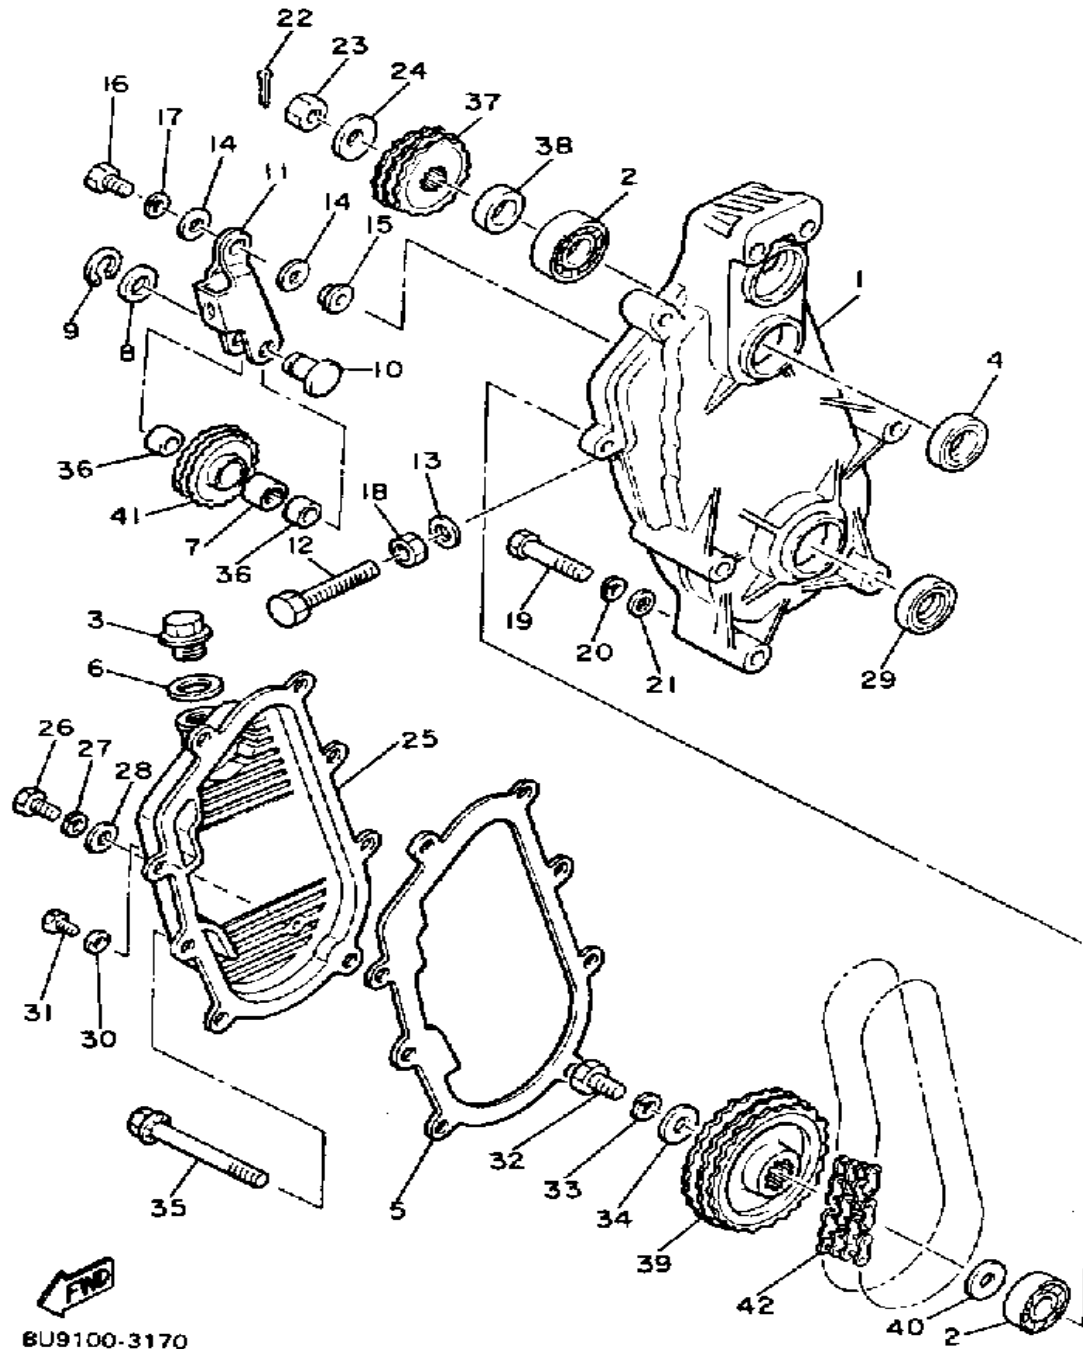

TRACK DRIVE 2

6U9100-3170

Ref. No.	Part Number	Description	Qty	Remarks
28	90201-061A5-00	WASHER, PLATE	6	
	92990-06600-00	WASHER, PLATE	6	
29	93102-25081-00	OIL SEAL	1	
30	90210-06006-00	WASHER, SEAL	1	
31	97011-06010-00	BOLT	1	
32	97011-10025-00	BOLT	1	
33	92990-10100-00	WASHER, SPRING	1	
34	90201-01742-00	UNAVAILABLE IN PRICE BOOK (K)	1	
	90201-10322-00	WASHER, PLATE	1	
35	95811-08090-00	BOLT, FLANGE (95822-08090) .	2	
36	90387-122H7-00	COLLAR	2	
37	829-17682-00-00	SPRKT, CHAIN DR 20T (20T) ..	1	ALT. PART
	829-17682-50-00	SPRKT, CHAIN DR 15T (878-17682-50) (15T)	1	ALT. PART
	829-17682-60-00	SPRKT, CHAIN DR 16T (16T) ..	1	ALT. PART
	829-17682-70-00	SPRKT, CHAIN DR 17T (17T) ..	1	ALT. PART
	829-17682-80-00	SPRKT, CHAIN DR 18T (18T) ..	1	U.R. STD
	829-17682-90-00	SPRKT, CHAIN DR 19T (878-17682-90) (19T)	1	ALT. PART
	8U9-17693-10-00	SPROCKET, CHAIN DR (878-17693-10) (21T)	1	ALT. PART
38	90387-25798-00	COLLAR	1	
39	8U9-47548-90-00	SPROCKET, CHN DRVNDRIVEN (29T)	1	ALT. PART
	8U9-47587-00-00	SPROCKET, CHN DRVN (31T) .	1	ALT. PART
	8U9-47587-10-00	SPROCKET, CHN DRVN (888-47587-00) (33T)	1	U.R. STD
	8U9-47587-30-00	SPROCKET, CHN DRVN (878-47587-20) (35T)	1	ALT. PART
40	90201-25526-00	WASHER, PLATE (T2.0)	1	

CONTINUED ON NEXT FRAME ►

Not For Resale
www.SmallEngineDiscount.com