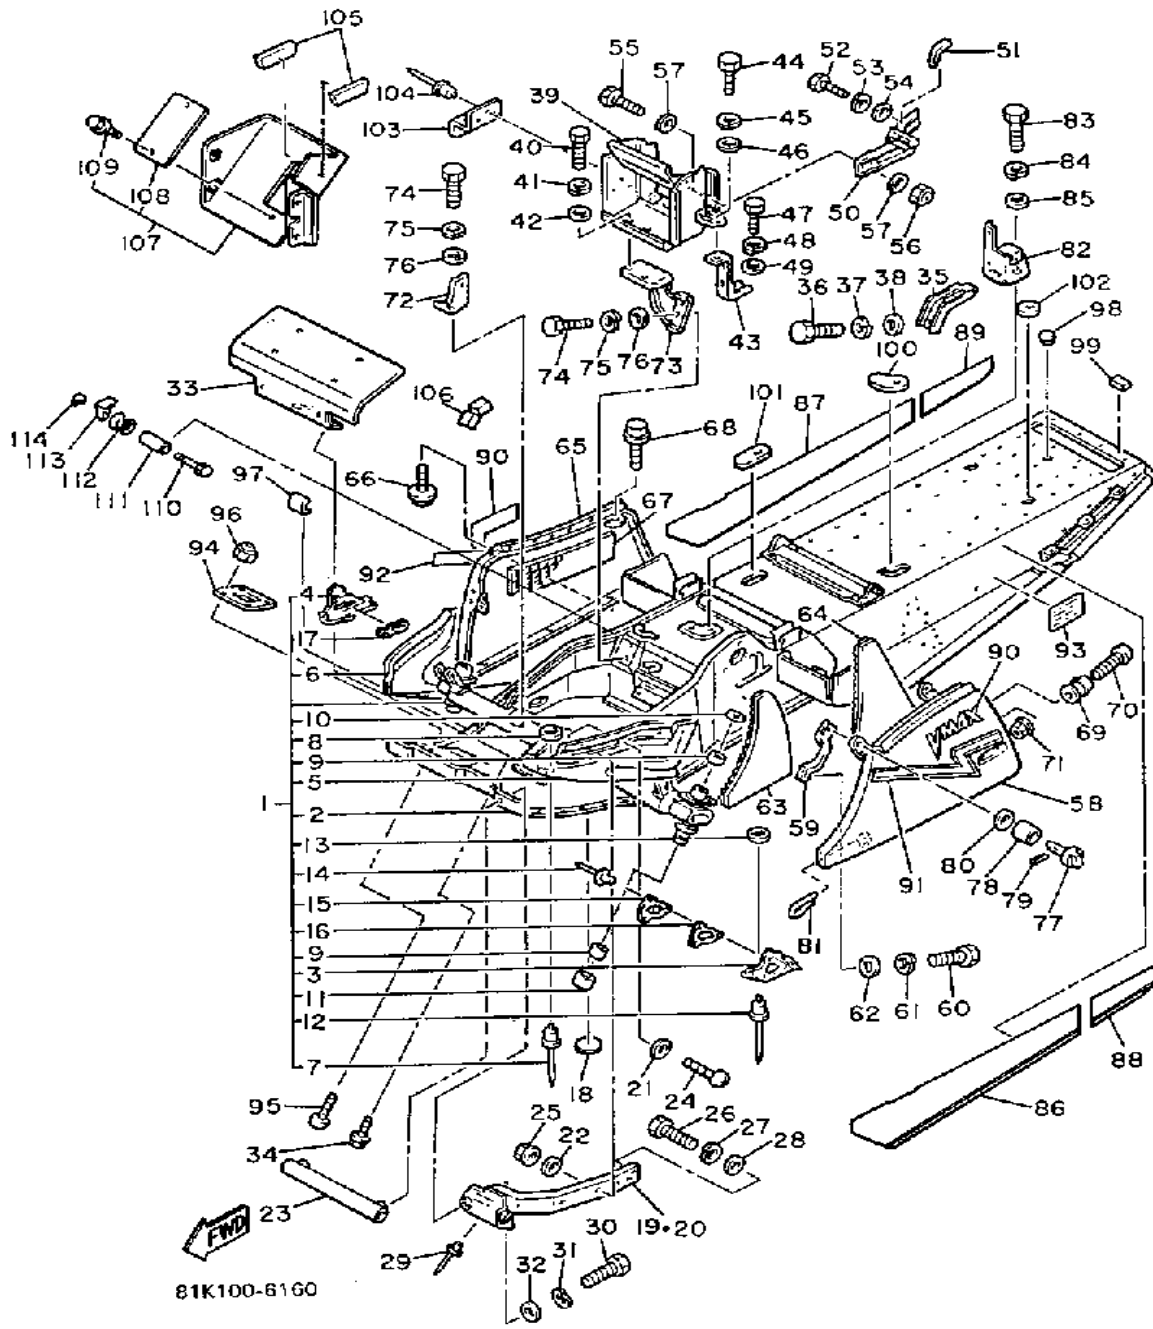

FRAME VMX540K

Ref. No.	Part Number	Description	Qty	Remarks
57	92990-06200-00	WASHER	2	
58	8M6-2197A-00-00	HOOD ASSEMBLY 3	1	
59	8M6-2194T-00-00	PROTC, AJST SCRW 1	1	
60	97013-06012-00	BOLT	2	
61	92995-06100-00	WASHER, SPRING	2	
62	92990-06600-00	WASHER, PLATE	2	
63	8M6-77271-00-00	DAMPER, NOISE 1	1	
64	8M6-77272-00-00	DAMPER, NOISE 2	1	
65	8M6-2198A-00-00	HOOD ASSEMBLY 4	1	
66	90119-06044-00	BOLT, WITH WASHER	3	
67	8M6-77273-00-00	DAMPER, NOISE 3	1	
68	90119-06042-00	BOLT, WITH WASHER	2	
69	8M6-77175-00-00	HOLDER, LATCH	2	
70	98906-06030-00	SCREW, BIND	2	
71	95701-06500-00	NUT, FLANGE	2	
72	8M6-2172K-01-00	BRACKET 1	1	
73	(8M6-2172L-00-00)	BRACKET 2	1	
74	97013-06012-00	BOLT	4	
75	92995-06100-00	WASHER, SPRING	4	
76	92990-06600-00	WASHER, PLATE	4	
77	8A5-77324-00-00	KNOB	2	
78	90385-08038-00	BUSH, SPEC'L RUBBER	2	
79	91609-40022-00	PIN, SPRING	2	
80	90201-08104-00	WASHER, PLATE	2	
81	8A7-77157-00-00	PIN, HINGE	2	
82	8M6-2194R-00-00	BRACKET, FUEL TNK 2	1	
83	97013-06012-00	BOLT	2	
84	92995-06100-00	WASHER, SPRING	2	
85	92990-06600-00	WASHER, PLATE	2	

CONTINUED ON NEXT FRAME ➤

Not For Resale
www.SmallEngineDiscount.com