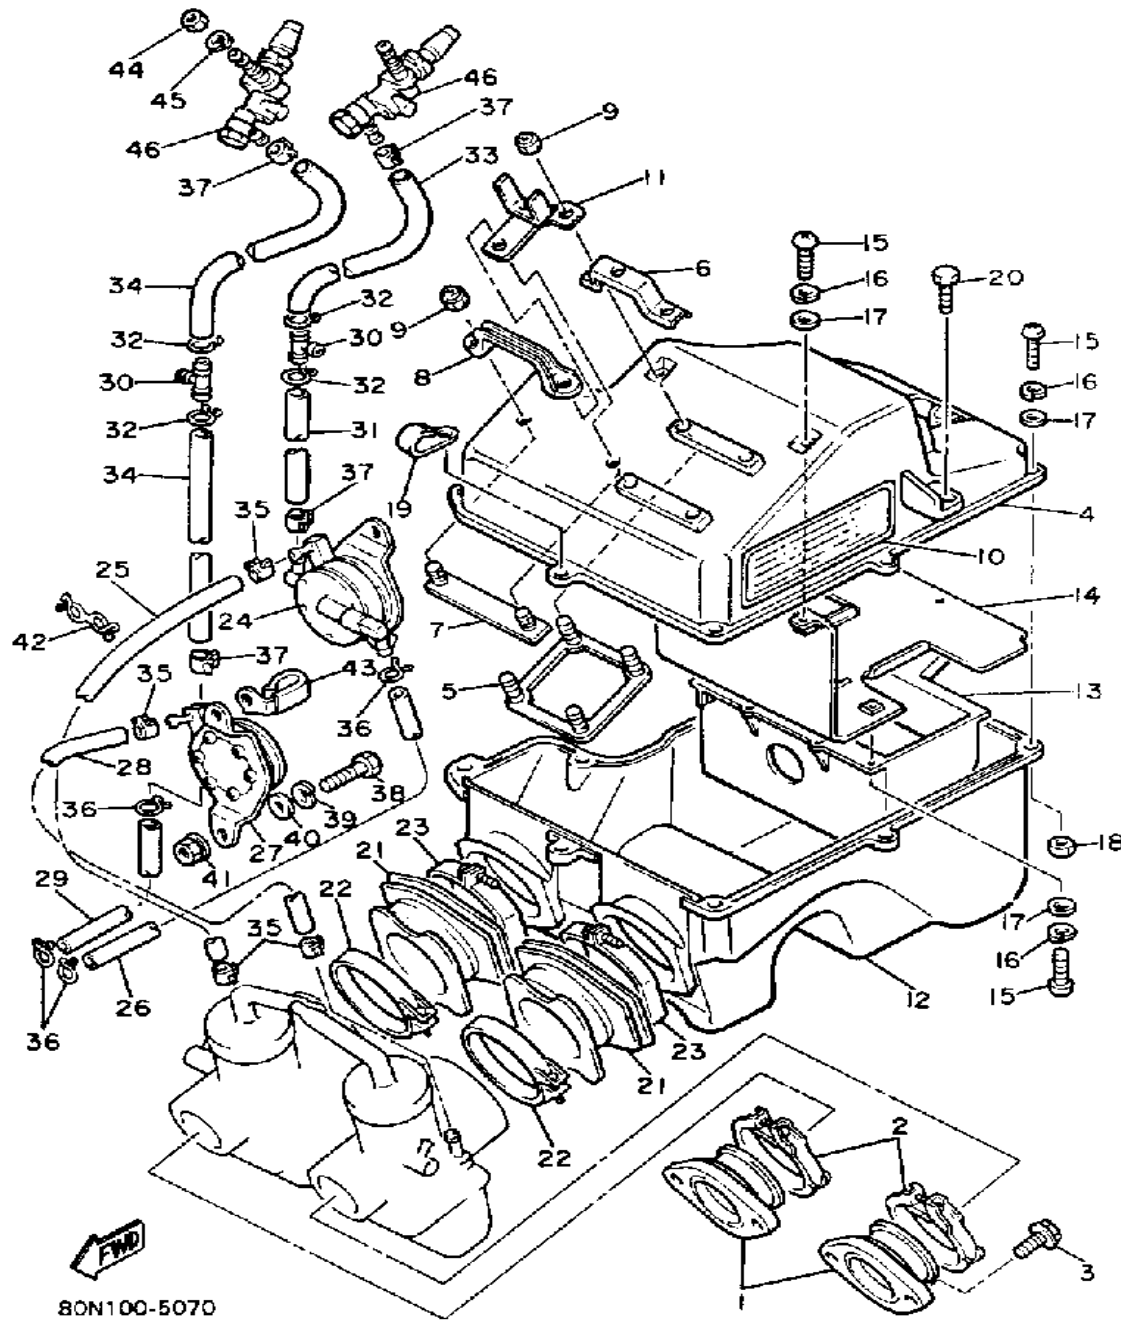

AIR CLEANER

Ref. No.	Part Number	Description	Qty	Remarks
1	8A8-13555-01-00	MANIFOLD, INTAKE (8A8-13555-01)	2	
2	86M-13575-00-00	BAND	2	
3	95026-08020-00	BOLT, FLANGE	4	
4	8M6-14431-00-00	SILENCER, INTAKE 1	1	
5	8U9-14484-00-00	PLATE, CLNR CS FTNG	1	
6	8U9-82316-00-00	BRACKET, IGN COIL	2	
7	8M6-14484-00-00	PLATE, CLNR CS FTNG	1	
8	8M6-14497-00-00	STAY, THRTL VALVE	1	
9	95706-06300-00	NUT, NYLON	6	
10	8A5-14488-00-00	LABEL, CAUTION	1	
11	80N-85542-00-00	BRACKET	1	
12	8M6-14441-00-00	SILENCER, INTAKE 2	1	
	8M6-14441-01-00	SILENCER, INTAKE 2	1	
13	8R9-14472-00-00	PLATE, ELEMENT	1	
14	8R9-14477-00-00	PLATE	1	
15	98580-05016-00	SCREW, PAN HEAD	11	
16	92990-05100-00	WASHER, SPRING	11	
17	92901-05600-00	WASHER, PLATE	11	
18	95311-05700-00	NUT	7	
19	90465-08028-00	CLAMP	1	
20	90119-06097-00	BOLT, WITH WASHER	2	
21	8U9-14453-00-00	JOINT, AIR CLNR 1	2	
22	90460-68230-00	CLAMP, HOSE	2	
23	90460-79188-00	CLAMP, HOSE	2	
24	8U9-24410-00-00	FUEL PUMP ASSEMBLY	1	
25	91A30-05045-00	TUBE, FLEXIBLE VINYL	1	
26	90445-10144-00	HOSE	1	
27	8U9-24420-00-00	FUEL PUMP ASSEMBLY	1	

CONTINUED ON NEXT FRAME ►

Not For Resale
www.SmallEngineDiscount.com