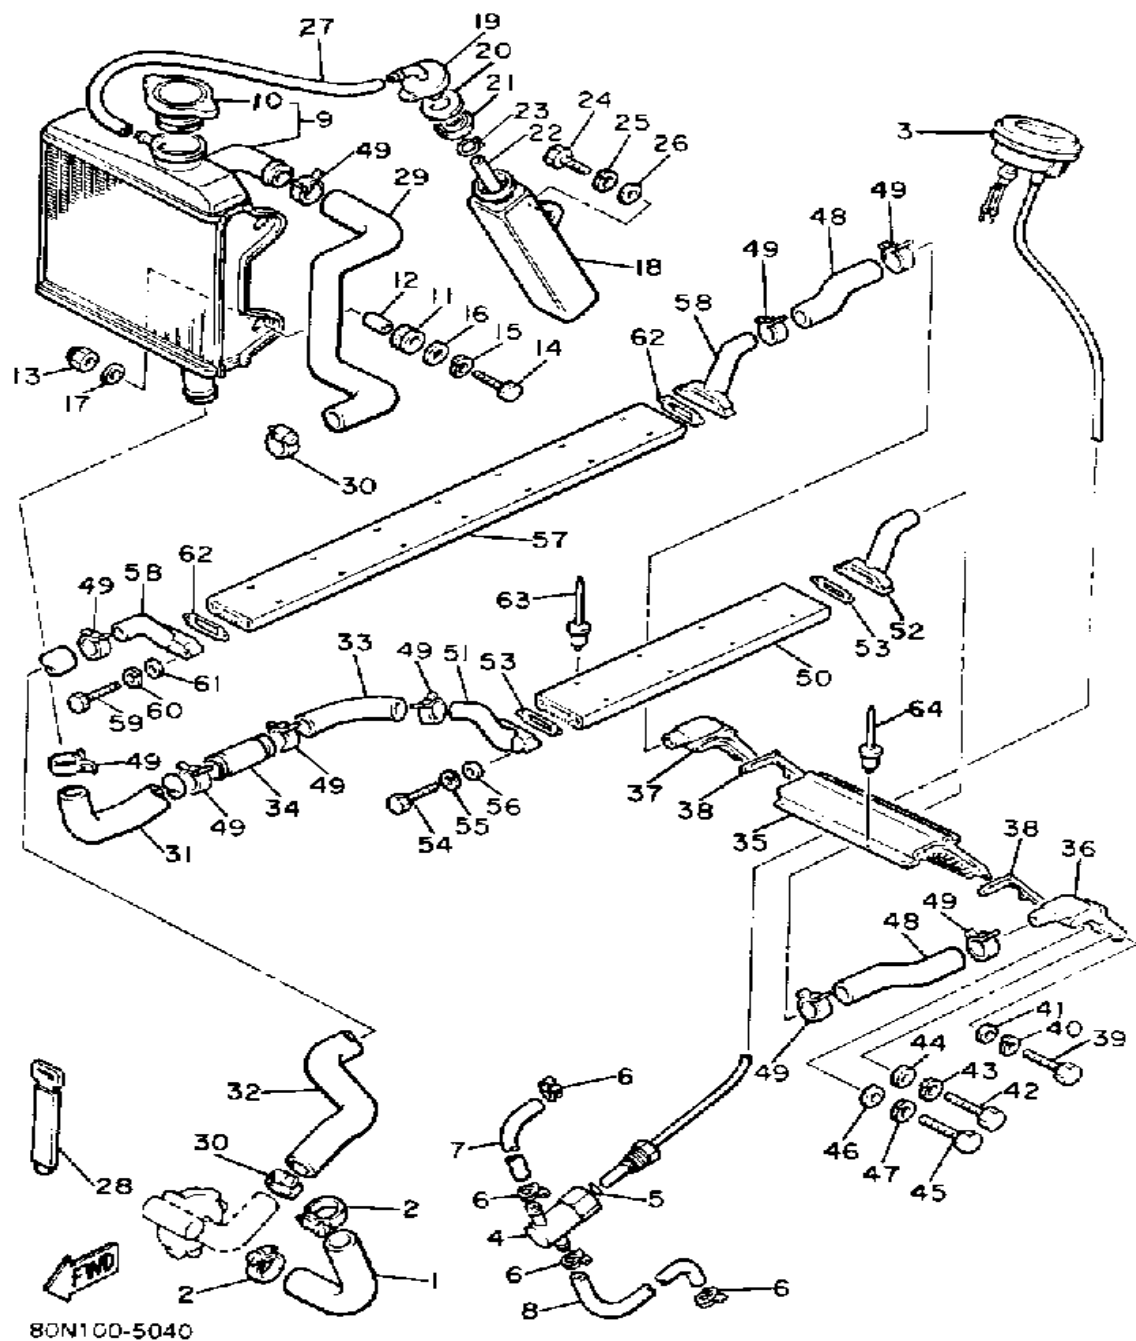

RADIATOR - HOSE

Ref. No.	Part Number	Description	Qty	Remarks
29	8U9-12482-00-00	PIPE 2	1	
30	90460-38292-00	CLAMP, HOSE	2	
31	8M6-12483-00-00	PIPE 3	1	
32	8M6-12485-00-00	PIPE 5	1	
33	8U9-12476-00-00	PIPE 6	1	
34	8M6-12581-00-00	JOINT, HOSE 1	1	
35	8U9-12466-00-00	EXCHANGER, HEAT	1	
36	8U9-1247A-00-00	JOINT 2	1	
37	99999-01652-00	JOINT, 3 SET	1	
38	8U9-12434-00-00	GASKET	2	
39	97301-05030-00	BOLT, HEXAGON (97302-05030)	2	
40	92990-05100-00	WASHER, SPRING	2	
41	92901-05600-00	WASHER, PLATE	2	
42	97313-05035-00	BOLT	2	
43	92990-05100-00	WASHER, SPRING	2	
44	92901-05600-00	WASHER, PLATE	2	
45	(97321-05045-00)	BOLT, HEXAGON	4	
46	92901-05600-00	WASHER, PLATE	4	
47	92990-05100-00	WASHER, SPRING	4	
48	8U9-12477-00-00	PIPE 7	2	
49	90467-28046-00	CLIP	10	
50	8X6-1241E-00-00	EXCHANGER, HEAT	1	
51	8U9-12469-00-00	JOINT 1	1	
52	8U9-12479-01-00	JOINT	1	
53	8U9-12435-00-00	GASKET	2	
54	97313-05035-00	BOLT	4	
55	92990-05100-00	WASHER, SPRING	4	
56	92901-05600-00	WASHER, PLATE	4	
57	8X6-1241F-00-00	EXCHANGER, HEAT 3	1	

CONTINUED ON NEXT FRAME ►

Not For Resale
www.SmallEngineDiscount.com