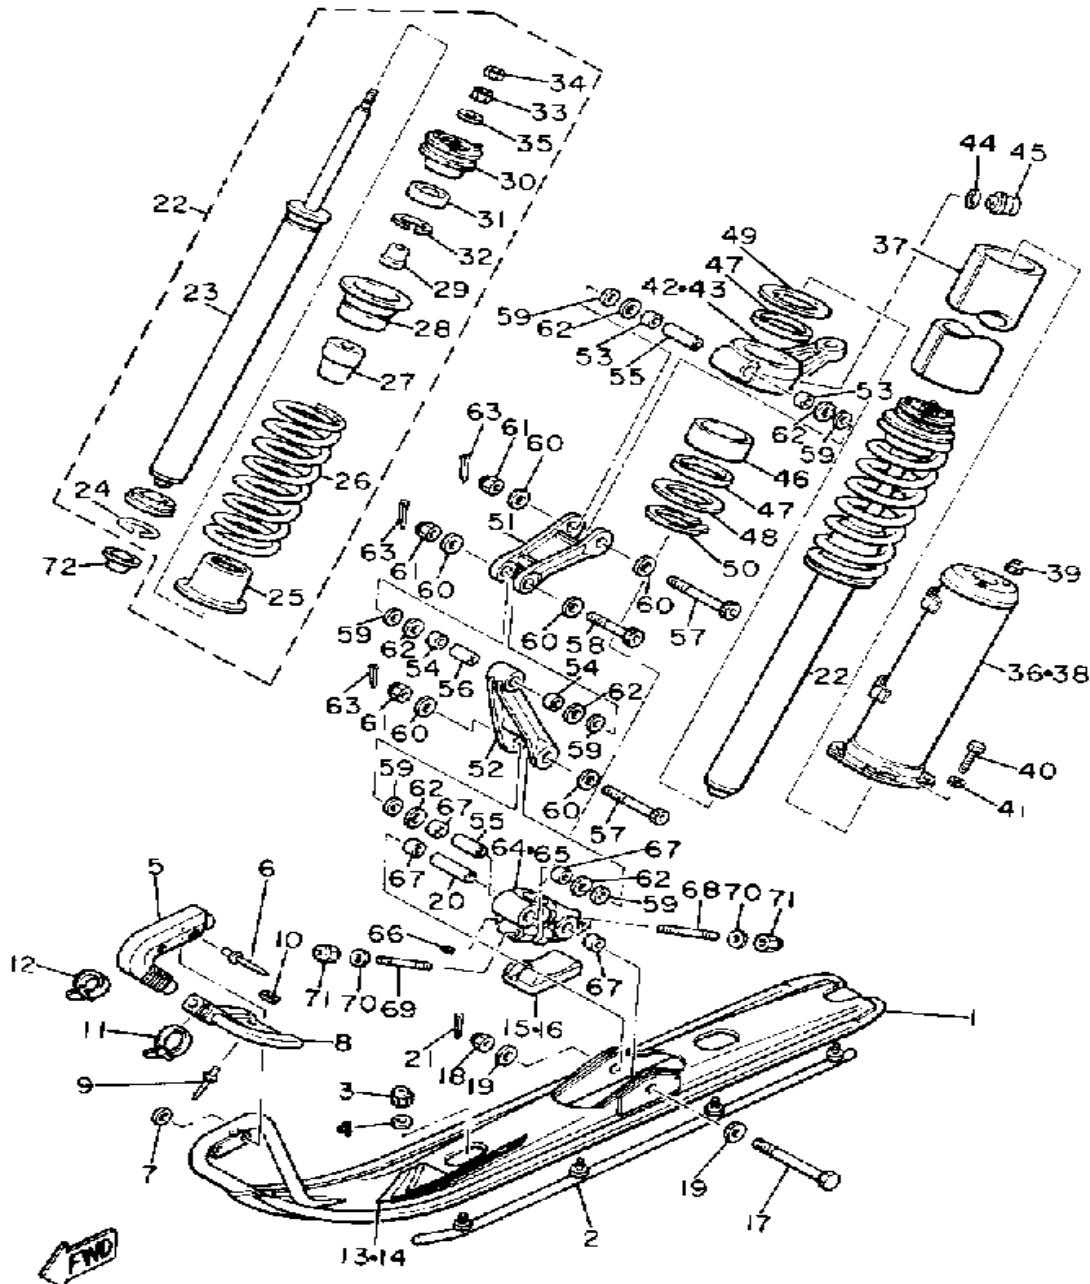

SKI

80N100-5170

Ref. No.	Part Number	Description	Qty	Remarks
28	8L0-23788-00-00	. PLATE, BACK UP	1	
29	90387-100A5-00	. COLLAR	1	
30	8L0-2376H-00-00	. HOLDER, BEARING	1	
31	93306-20226-00	. BEARING	1	
32	99009-35500-00	. CIRCLIP	1	
33	90170-08220-00	. NUT	1	
34	95333-08600-00	. NUT	1	
35	90201-08107-00	. WASHER, PLATE	1	
36	8M6-2376J-01-00	HOLDER, ABSORBER (8M6-2376J-00)	1	
37	8L0-2376R-00-00	PROTECTOR	2	
38	8M6-2377J-00-00	HOLDER, ABSORBER 2	1	
39	95601-06100-00	NUT, U	6	
40	97011-06020-00	BOLT	8	
41	92995-06100-00	WASHER, SPRING	8	
42	8U9-23851-00-00	ARM, OUTSIDE 1	1	
43	8U9-23852-00-00	ARM, OUTSIDE 2	1	
44	90201-067F9-00	WASHER, PLATE	2	
45	93700-06M03-00	NIPPLE, GREASE	2	
46	90384-53175-00	BUSH, BIMETAL FORMED	2	
47	93109-53036-00	OIL SEAL	4	
48	90201-536A1-00	WASHER, PLATE (T=1.0)	1	
49	90201-535H6-00	WASHER, PLATE (T=2.0)	1	
50	93410-52061-00	CIRCLIP	2	
51	8M6-2382E-00-00	ARM, FRONT 1	2	
52	8M6-2382F-00-00	ARM, FRONT 2	2	
53	90384-14091-00	BUSH, BIMETAL FORMED	4	
54	90384-14096-00	BUSH, BIMETAL FORMED	4	
55	90387-101Y9-00	COLLAR	4	

CONTINUED ON NEXT FRAME ►

Not For Resale
www.SmallEngineDiscount.com