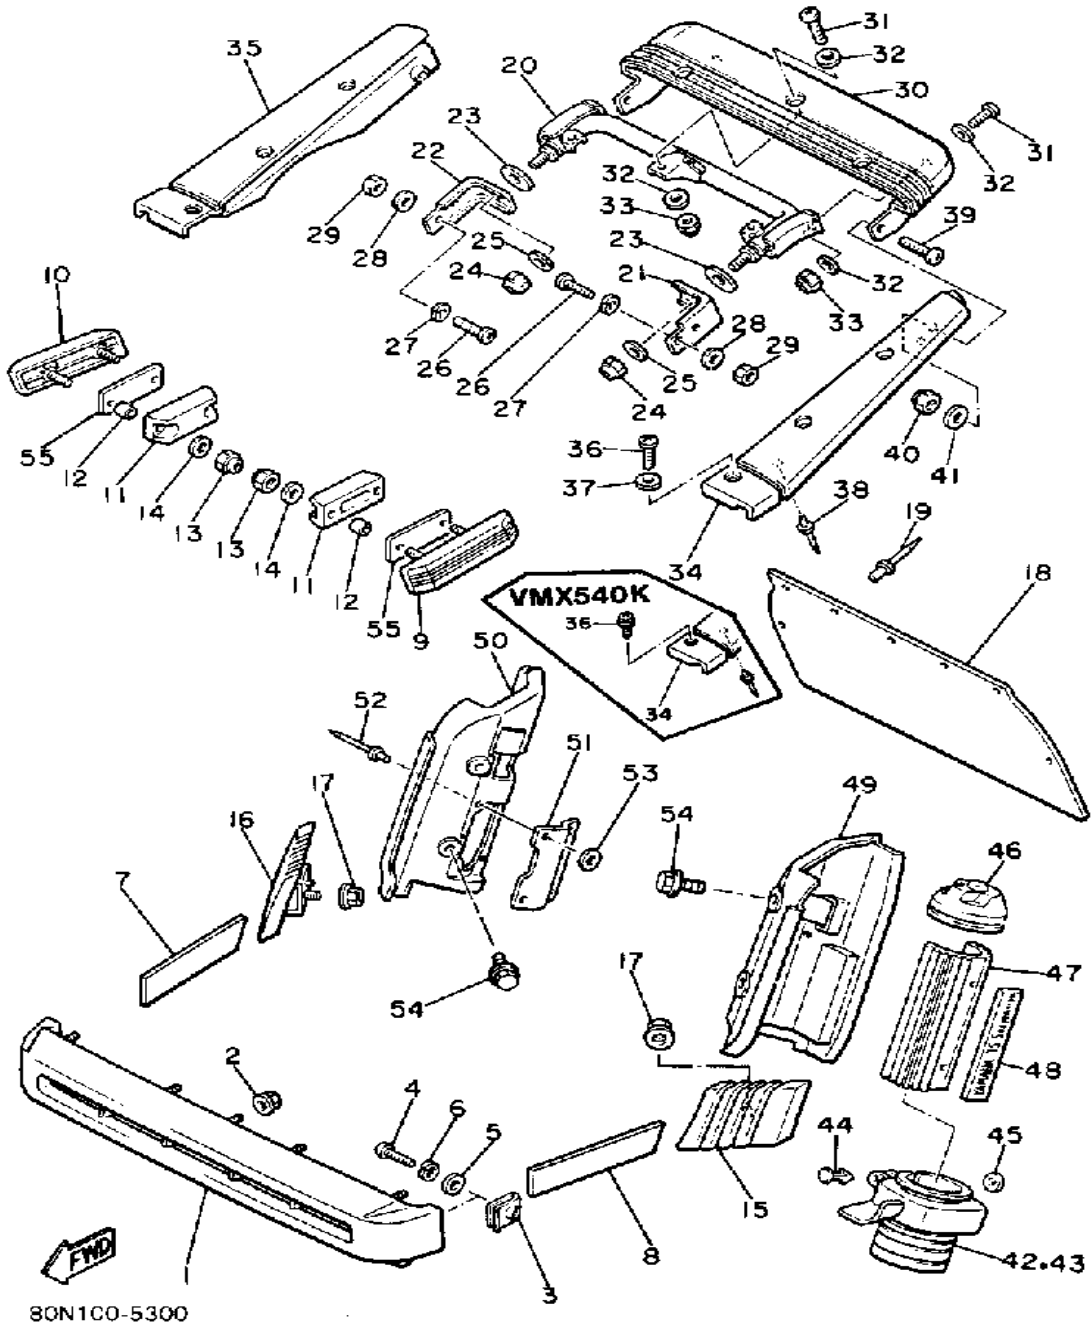

BUMPER

Ref. No.	Part Number	Description	Qty	Remarks
28	90201-061A5-00	WASHER, PLATE	4	
	92990-06600-00	WASHER, PLATE	4	
29	95380-06600-00	NUT	4	
30	8M6-77542-00-00	BUMPER, REAR 2	1	
31	98906-05016-00	SCREW, BIND	5	
32	90201-05721-00	WASHER, PLATE	10	
33	95701-05300-00	NUT, NYLON	5	
34	8M6-77543-00-00	BUMPER, REAR 3	1	
35	8M6-77544-00-00	BUMPER, REAR 4	1	
36	90159-05083-00	SCREW, WITH WASHER	6	
	98906-05012-00	SCREW, BIND	6	
37	90201-05721-00	WASHER, PLATE	6	
38	90267-48086-00	RIVET, BLIND	4	
39	98906-06025-00	SCREW, BIND	2	
40	95701-06300-00	NUT, NYLON	2	
41	92990-06200-00	WASHER	2	
42	8M6-77551-01-00	PROTECTOR 1 (8M6-77551-00)	1	
43	8M6-77552-00-00	PROTECTOR 2	1	
44	90269-04025-00	RIVET	2	
45	90201-044H9-00	WASHER, PLAIN	2	
46	8M6-77553-00-00	PROTECTOR 3	2	
47	8M6-77554-00-00	PROTECTOR 4	2	
48	81K-77369-00-00	EMBLEM 4	2	
	8M6-77369-00-00	EMBLEM 4	2	
49	8R9-77556-00-00	PROTECTOR 6	1	
50	8M6-77557-00-00	PROTECTOR 7	1	
51	8M6-77535-00-00	STAY 1	1	
52	90267-40029-00	RIVET, BLIND	4	
53	90201-047A2-00	WASHER, PLATE	4	

CONTINUED ON NEXT FRAME ➤

Not For Resale
www.SmallEngineDiscount.com