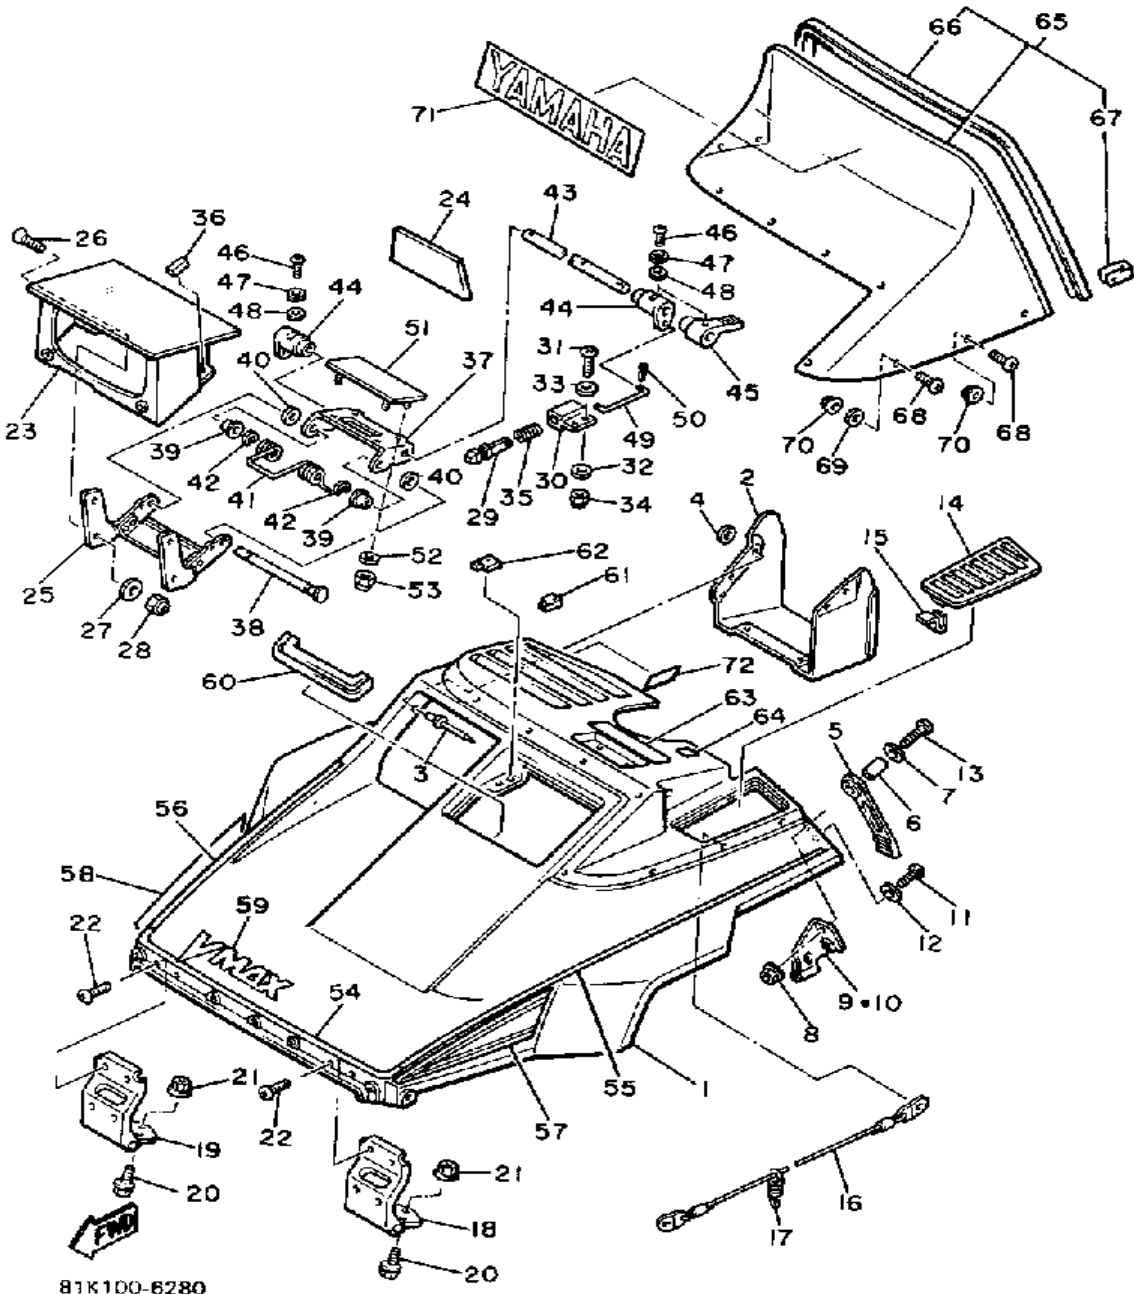

SHROUD - WINDSHIELD VMX540K

Ref. No.	Part Number	Description	Qty	Remarks
58	81K-77359-00-00	EMBLEM 9	1	
59	81K-77367-00-00	EMBLEM 2	1	
60	8X6-77123-00-00	GUIDE 1	1	
61	8X6-77151-00-00	PAD 1	1	
62	8X6-77152-00-00	PAD 2	1	
63	80N-77763-00-00	LABEL, WARNING 3	1	U.R.
64	84M-24153-00-00	INDICATOR, COCK	1	U.R.
65	8M6-77210-00-00	WINDSHIELD	1	
66	8M6-77213-00-00	. TRIM, UPPER	1	
67	80V-77223-00-00	. FASTENER	2	
68	90164-05007-00	SCREW, TAPPING	10	
69	90201-05029-00	WASHER, PLATE	9	
70	95701-05500-00	NUT, FLANGE	10	
71	81K-77368-00-00	EMBLEM 3	1	
72	81K-1417E-00-00	FUEL COCK ASSEMBLY 1	1	

81K100-6280

Not For Resale
www.SmallEngineDiscount.com