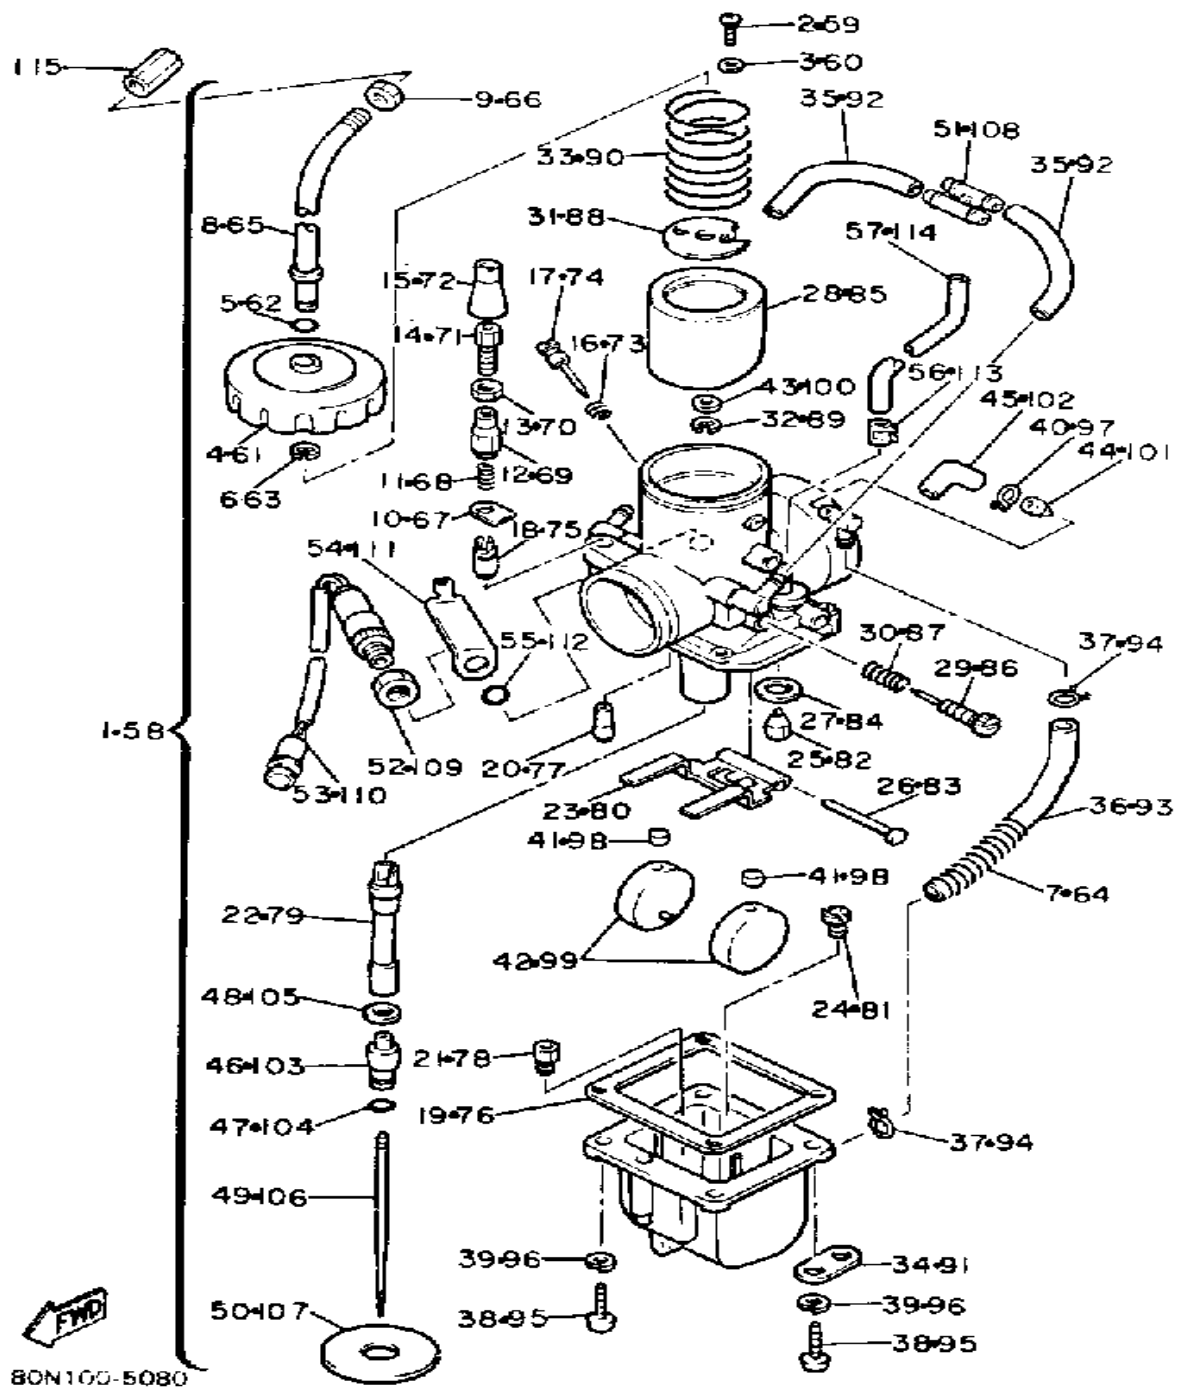

CARBURETOR VMX540J

Ref. No.	Part Number	Description	Qty	Remarks
1	83X-14101-00-00	CARBURETOR ASSEMBL 1	1	
2	98580-04008-00	. SCREW, PAN HEAD	1	
3	92901-04600-00	. WASHER, PLATE	1	
4	3R4-14158-00-00	TOP, MIXING CHAMBER	1	
5	8F2-14147-00-00	. O-RING	1	
6	363-14137-00-00	. CLIP	1	
7	8X6-14589-00-00	. SPRING	1	
8	8X6-14155-00-00	. GUIDE, CABLE	1	
9	127-14161-00-00	. NUT, CABLE ADJUSTING	1	
10	8A7-14178-00-00	. PLATE, STARTER LVR	1	
11	127-14135-00-00	. SPRING, PLUNGER	1	
12	8U9-14174-00-00	. CAP, PLUNGER	1	
13	802-14161-00-00	. NUT, CABLE ADJUSTING	1	
14	12G-14106-00-00	. CABLE ADJUST SCREW SET	1	
15	8A7-14169-00-00	. CAP	1	
16	127-14134-00-00	. SPRING, AIR ADJUSTING	1	
17	23X-14104-00-00	. AIR SCREW SET	1	
18	8U9-14171-00-00	. PLUNGER, STARTER	1	
19	363-14184-00-00	. GASKET, FLOAT CHMBR	1	
20	193-14142-40-A1	. JET, PILOT (# 40)	1	U.R. STD
	193-14142-45-A1	. JET, PILOT (# 45)	1	U.R.
21	137-14143-36-A1	. JET, MAIN #1 0	1	U.R.
	137-14143-40-A1	. JET, MAIN #2 0	1	U.R.
	137-14143-42-A1	. JET, MAIN #2 0	1	U.R.
	137-14143-44-A1	. JET, MAIN #2 0	1	U.R.
	137-14143-46-A1	. JET, MAIN (#230)	1	U.R.
	137-14143-48-A1	. JET, MAIN (#240)	1	U.R.
	137-14143-50-A1	. JET, MAIN (#250)	1	U.R.
	137-14143-54-A1	. JET, MAIN (#270)	1	U.R.

CONTINUED ON NEXT FRAME ➤

Not For Resale
www.SmallEngineDiscount.com