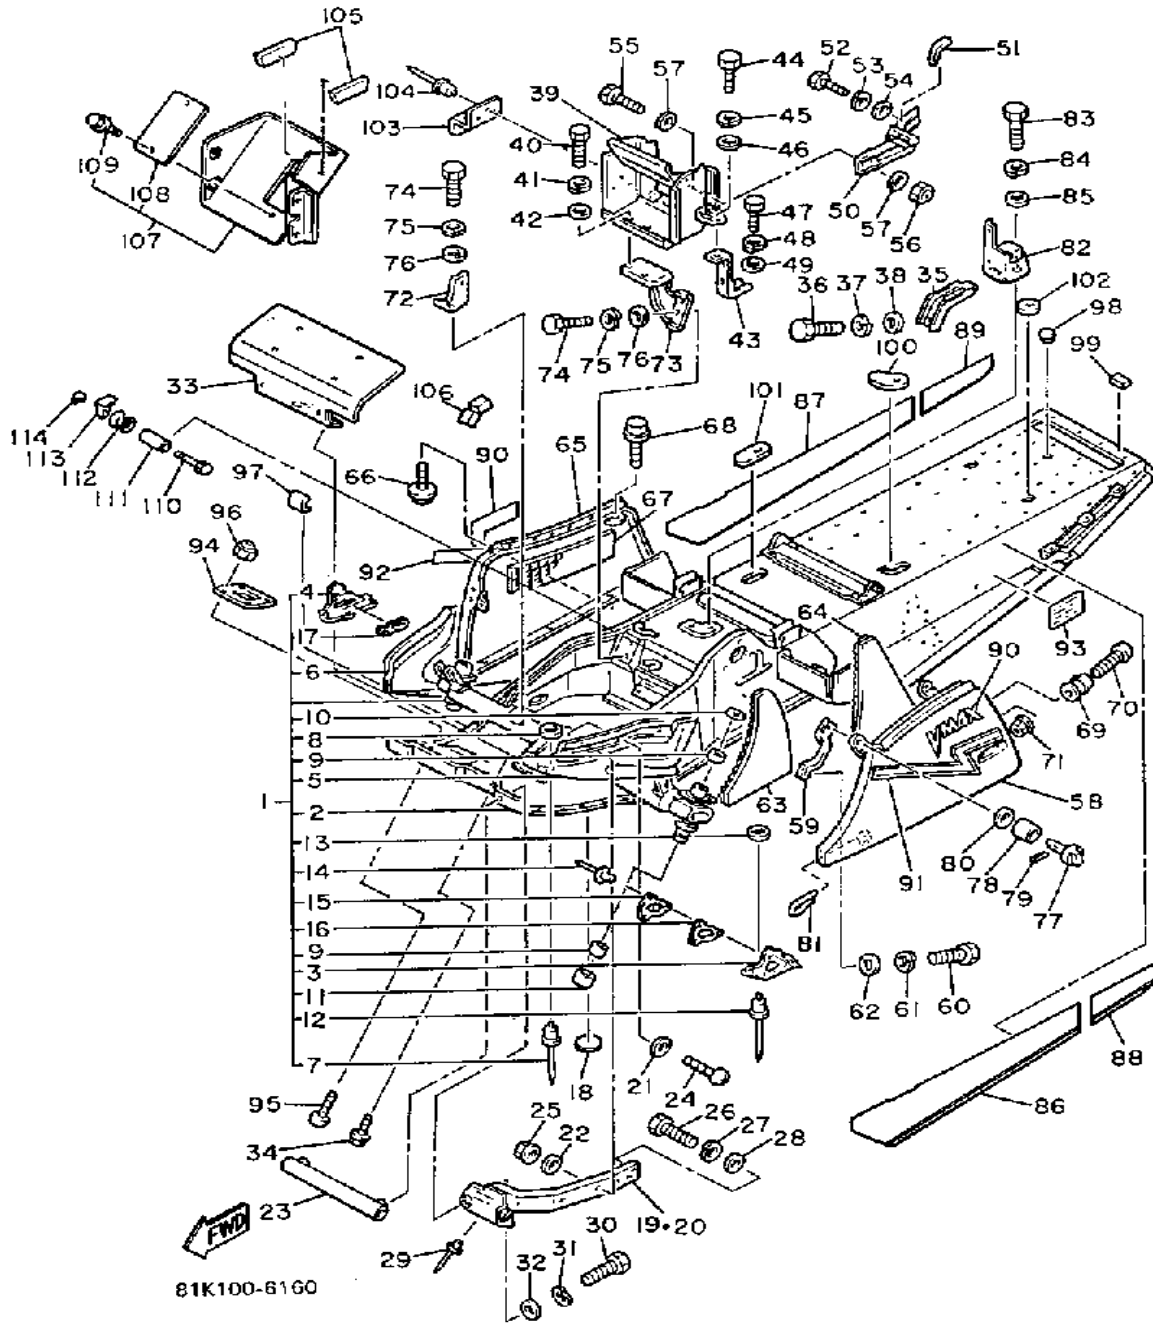

FRAME VMX540K

Ref. No.	Part Number	Description	Qty	Remarks
86	81K-77351-00-00	EMBLEM 1	1	
87	81K-77352-00-00	EMBLEM 2	1	
88	81K-77353-00-00	EMBLEM 3	1	
89	81K-77354-00-00	EMBLEM 4	1	
90	81K-77355-00-00	EMBLEM 5	2	
91	81K-77356-00-00	EMBLEM 6	1	
92	81K-77357-00-00	EMBLEM 7	1	
93	8K2-77742-00-00	INDICATOR 2	1	
94	8M6-21917-00-00	PANEL, SUB FRAME 6	2	
95	98906-05012-00	SCREW, BIND	8	
96	95706-05300-00	NUT, nylon	8	
97	8M6-77162-00-00	STRIP, WEATHER 2	1	
98	810-77716-00-00	ORNAMENT, INSTRUMENT PANEL 2	1	
99	8U9-77162-00-00	STRIP, WEATHER 2	4	
100	8U9-21961-00-00	PATCH 1	1	
101	8U9-21962-00-00	PATCH 2	1	
102	8U9-21963-00-00	PATCH 3	2	
103	8H8-77376-00-00	BRACKET, SPARK PLUG	1	
104	90267-48079-00	RIVET, BLIND	2	
105	8X6-21997-00-00	PATCH 0	2	
106	8X6-77269-00-00	LINING, SHROUD 9	1	
107	8X6-77269-00-00	LINING, SHROUD 9	1	
108	(8X6-21967-00-00)	PATCH 7	1	
109	95826-06010-00	BOLT, FLANGE	2	
110	90101-08577-00	BOLT	1	
111	90387-08508-00	COLLAR	1	
112	8U9-26399-00-00	GUIDE, CABLE	1	
113	8U9-26398-00-00	WASHER	1	

CONTINUED ON NEXT FRAME ►

Not For Resale
www.SmallEngineDiscount.com