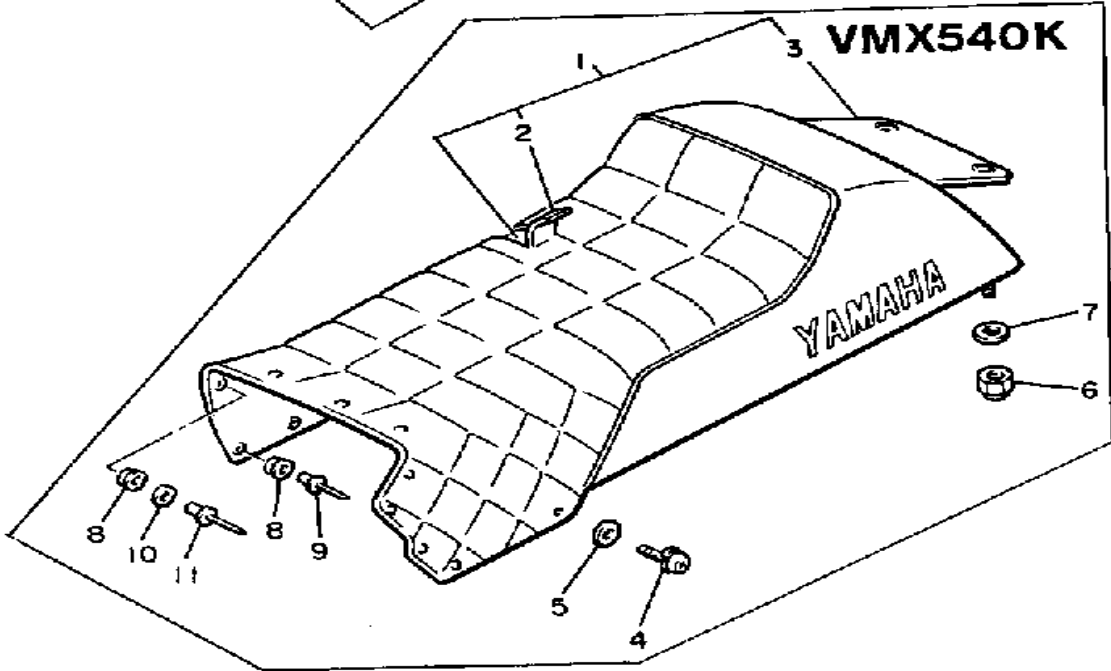

80N100-5200

Not For Resale
www.SmallEngineDiscount.com

SEAT

Ref. No.	Part Number	Description	Qty	Remarks
1	83X-24710-00-00	SINGLE SEAT ASSEMBLY (K)	1	
	8U9-24710-00-00	SINGLE SEAT ASSEMBLY	1	
2	81K-24711-00-00	. COVER, SINGLE SEAT (K)	1	
	8U9-24711-00-00	. COVER, SINGLE SEAT	1	
3	8U9-77377-01-00	. COVER, LUGGAGE BOX 2	1	
4	90159-06019-00	SCREW, WITH WASHER	2	
5	90201-063J2-00	WASHER, PLATE	2	
6	95712-08300-00	NUT, LOCK	2	
7	90201-08748-00	WASHER, PLATE	2	
8	81K-2471F-00-00	BUTTON	10	
9	90267-40069-00	RIVET, BLIND	3	
10	90201-04325-00	WASHER, PLATE	7	
11	90267-40135-00	RIVET, BLIND (90267-40069-00)	7	