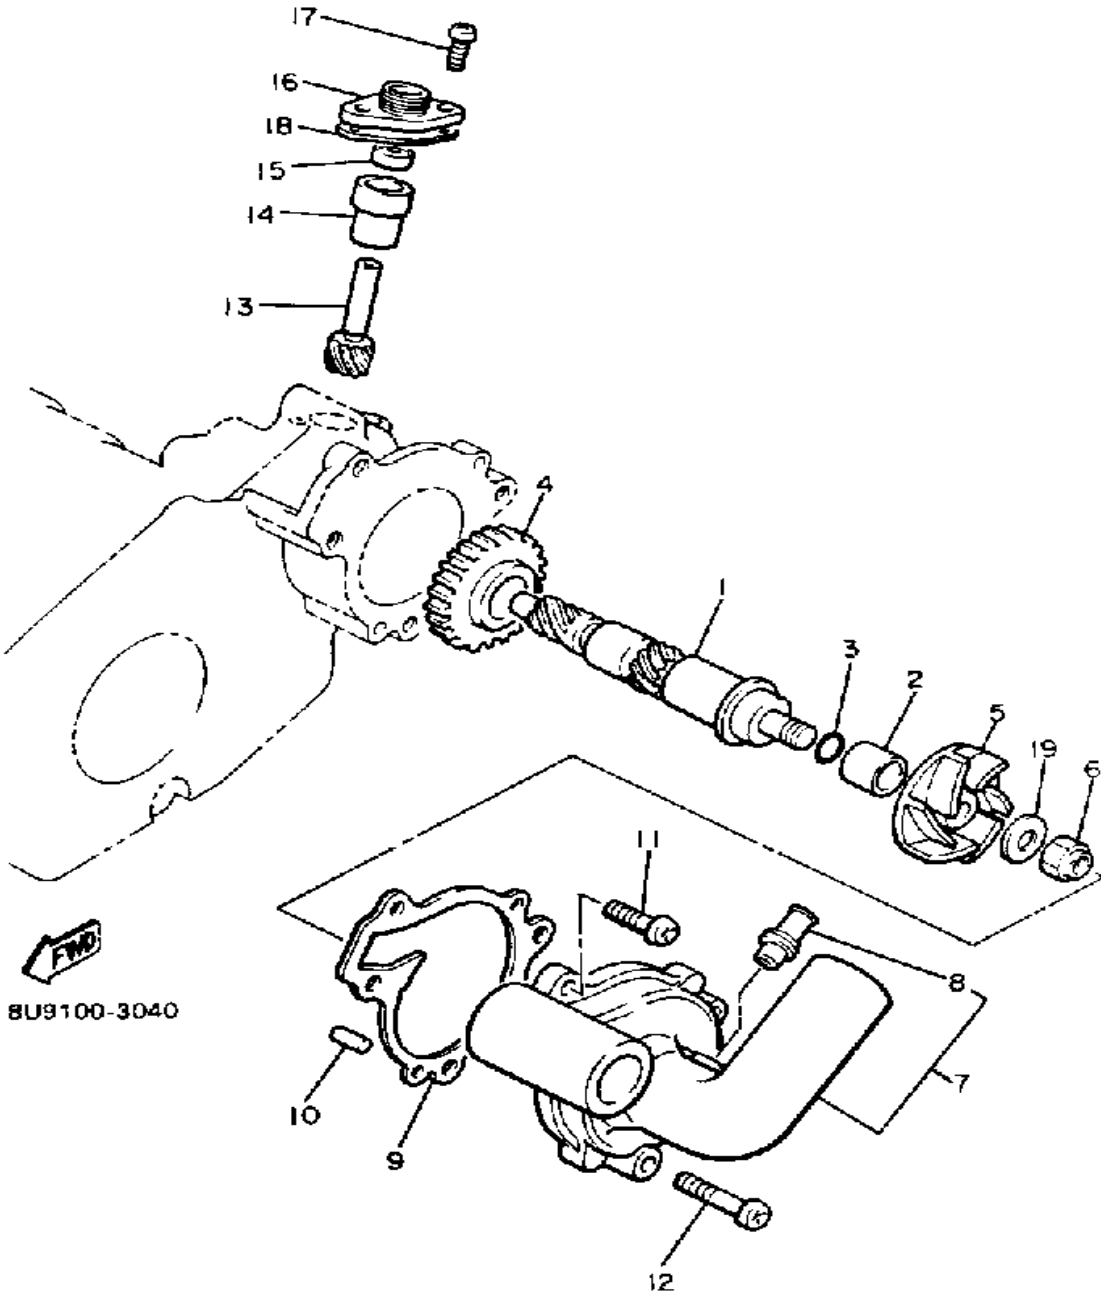

WATER PUMP

8U9100-3040

Ref. No.	Part Number	Description	Qty	Remarks
1	8X6-12458-00-00	SHAFT, IMPELLER	1	
2	90387-130K8-00	COLLAR	1	
3	93210-10197-00	O-RING	1	
4	8M6-13188-01-00	GEAR, DRIVE (8M6-13188-00)	1	
5	8A7-12451-00-00	IMPELLER, WATER PMP	1	
6	95712-08300-00	NUT, LOCK	1	
7	8M6-W1241-00-00	COVER, HOUSING	1	
8	8A7-12499-00-00	. JOINT	1	
9	8M6-12427-01-00	GASKET, HOUSING CVR	1	
10	93604-10011-00	PIN, DOWEL	2	
11	98503-06014-00	SCREW, PAN HEAD (92502-06016)	2	
12	98580-06030-00	SCREW PAN HEAD	2	
13	8M6-17841-00-00	GEAR, DRIVEN	1	
14	8A7-17843-00-00	BUSH, DRVN GR OUTER	1	
15	93104-06033-00	OIL SEAL	1	
16	821-17819-00-00	CAP, HOUSING	1	
17	98580-05010-00	SCREW, PAN HEAD	2	
18	821-17818-02-00	GASKET	1	
19	90201-08452-00	WASHER, PLATE	1	

Not For Resale

www.SmallEngineDiscount.com