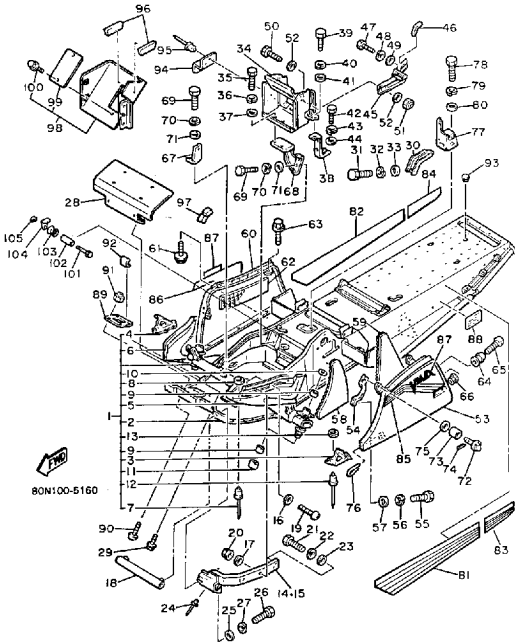

FRAME VMX540J

Ref. No.	Part Number	Description	Qty	Remarks
86	80N-77358-00-00	EMBLEM 8	1	
87	80N-77359-00-00	EMBLEM 9	2	
88	8K2-77742-00-00	INDICATOR 2	1	
89	8M6-21917-00-00	PANEL, SUB FRAME 6	2	
90	98906-05012-00	SCREW, BIND	8	
91	95706-05300-00	NUT, nylon	8	
92	8M6-77162-00-00	STRIP, WEATHER 2	1	
93	810-77716-00-00	ORNAMENT, INSTRUMENT PANEL 2	1	
94	8H8-77376-00-00	BRACKET, SPARK PLUG	1	
95	90267-48079-00	RIVET, BLIND	2	
96	8X6-21997-00-00	PATCH 0	2	
97	8X6-77269-00-00	LINING, SHROUD 9	1	
98	8X6-2199H-00-00	SHIELD, HEAT	1	
99	(8X6-21967-00-00)	PATCH 7	1	
100	95826-06010-00	BOLT, FLANGE	2	
101	90101-08577-00	BOLT	1	
102	90387-08508-00	COLLAR	1	
103	8U9-26399-00-00	GUIDE, CABLE	1	
104	8U9-26398-00-00	WASHER	1	
105	99080-05600-00	CIRCLIP	1