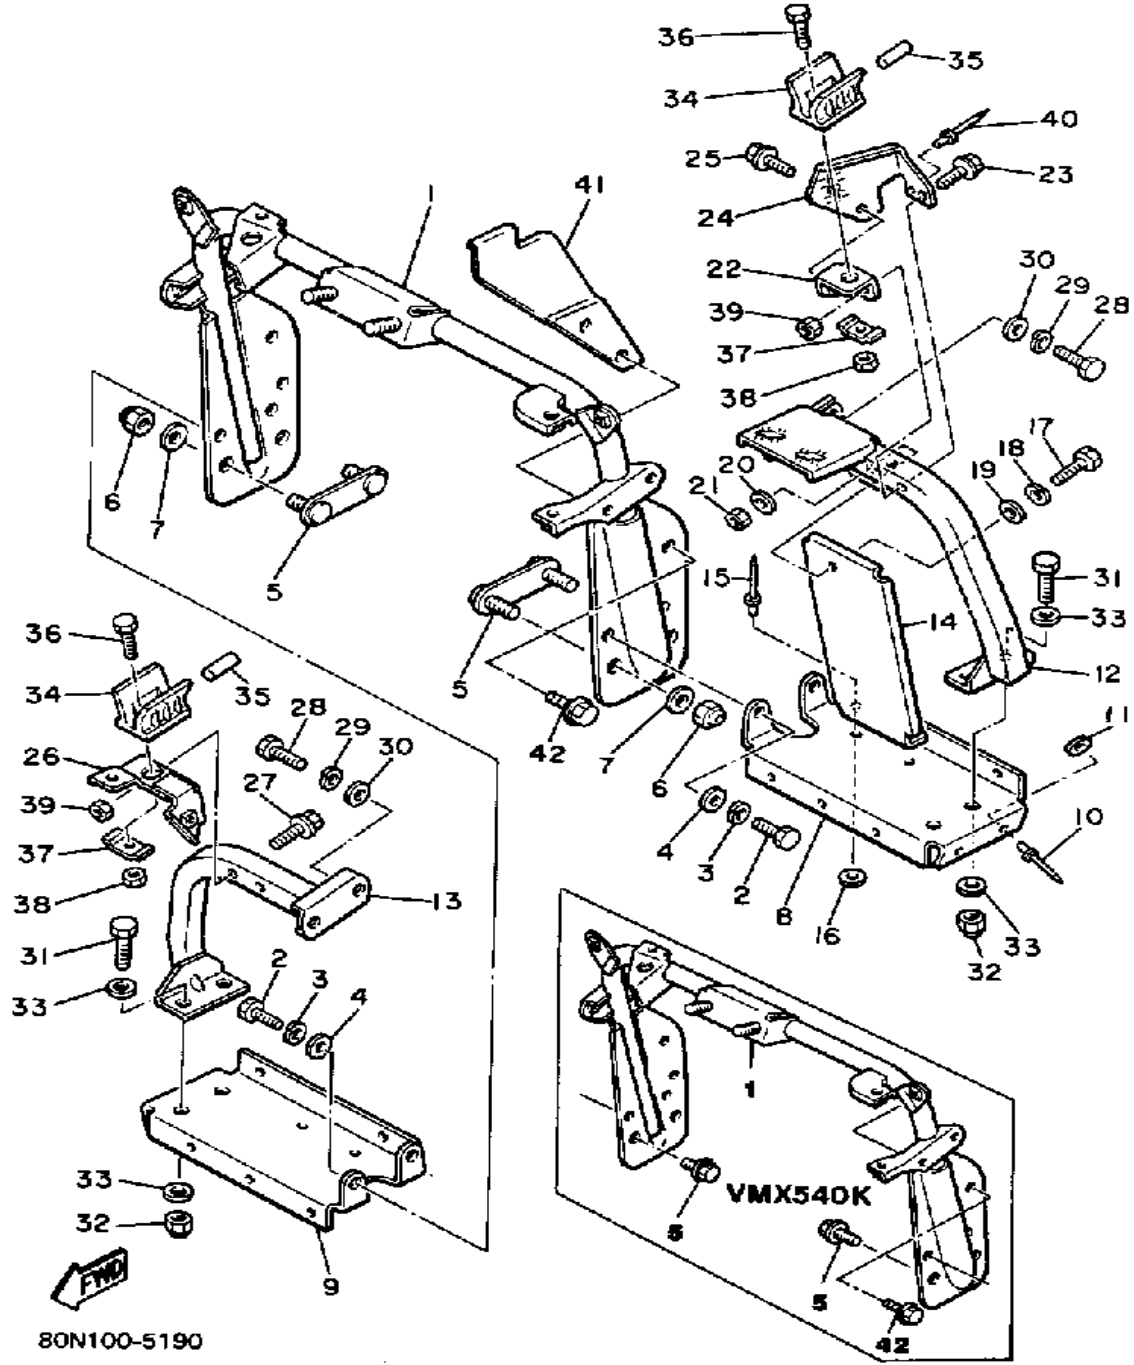

STEERING GATE

Ref. No.	Part Number	Description	Qty	Remarks
26	8M6-23889-01-00	BRACKET 9	1	
27	95811-06030-00	BOLT, FLANGE	2	
28	97313-06016-00	BOLT, HEXAGON	4	
29	92995-06100-00	WASHER, SPRING	4	
30	92990-06200-00	WASHER	4	
31	97313-06016-00	BOLT, HEXAGON	4	
32	95701-06300-00	NUT, NYLON	4	
33	92990-06200-00	WASHER	8	
34	878-77137-01-00	CLAMP 3	2	
35	878-77188-00-00	STOPPER	2	
36	97001-06008-00	BOLT, HEXAGON	2	
37	8M6-77125-00-00	STAY 1	2	
38	95601-06100-00	NUT, U	2	
39	95601-06100-00	NUT, U	2	
40	90267-48079-00	RIVET, BLIND	1	
41	(8U9-23898-00-00)	BRACKET 3	1	
42	90119-06081-00	BOLT, WITH WASHER	2	

Not For Resale

www.SmallEngineDiscount.com