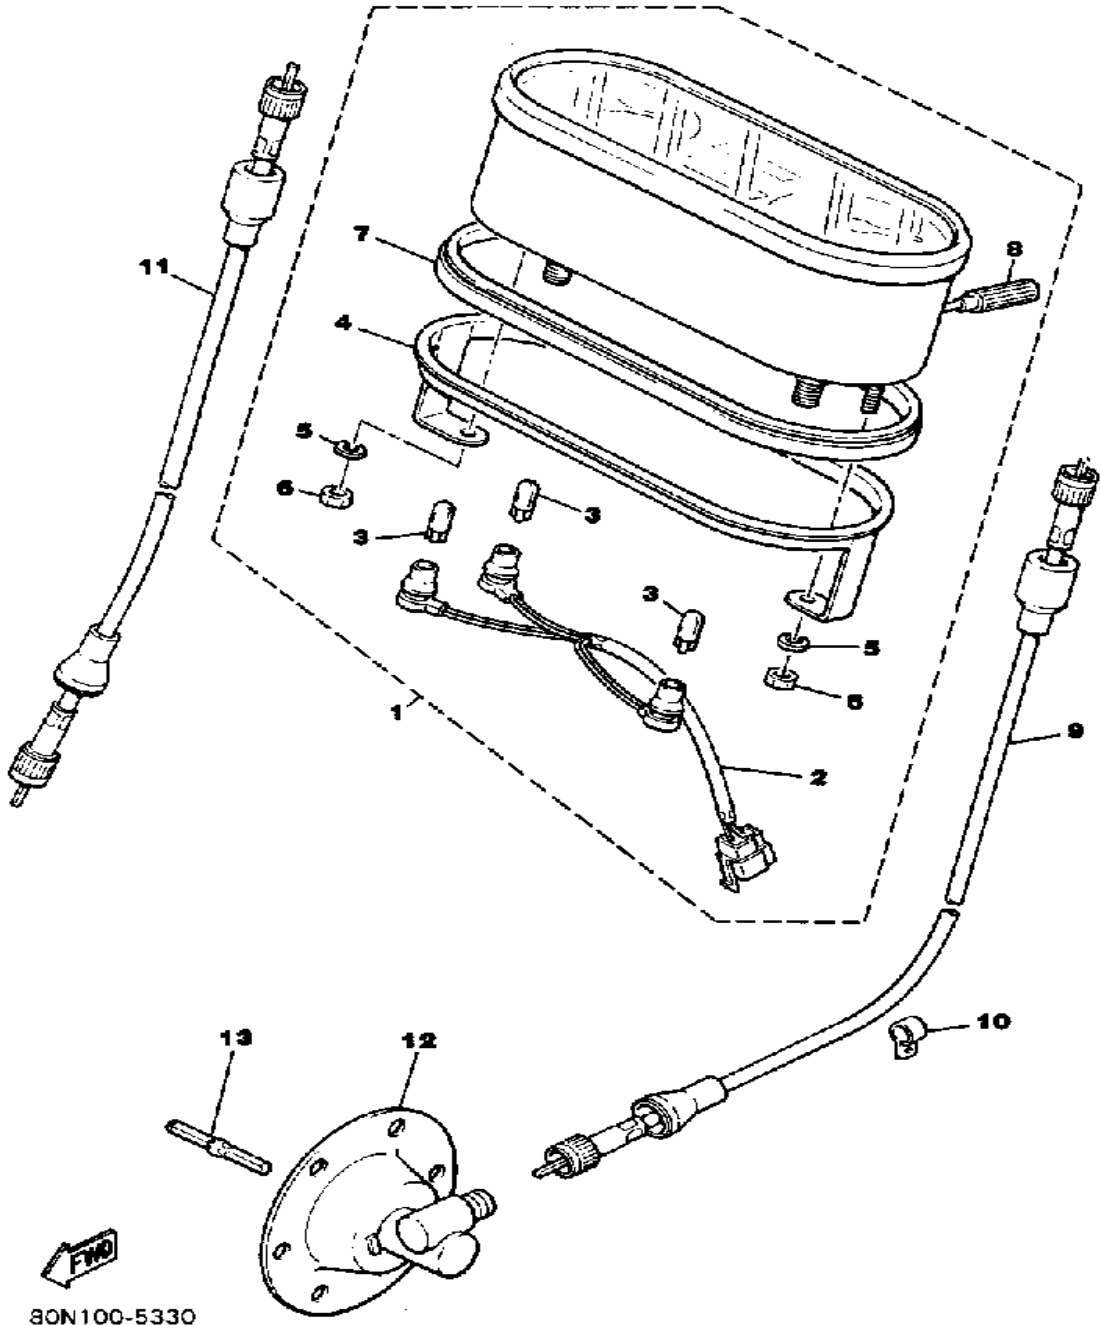

METER

Ref. No.	Part Number	Description	Qty	Remarks
1	80N-83500-40-00	SPEEDOMETER ASSEMBLY (J)	1	
	81K-83500-40-00	SPEEDOMETER ASSEMBLY ..	1	
2	8U9-83536-00-00	. SOCKET, METER	1	
3	4G1-84744-00-00	. BULB, MTR.12V3.4W	3	
4	8K4-83519-01-00	. BRACKET, METER	1	
	92990-05100-00	. WASHER, SPRING	2	
5	92990-05100-00	WASHER, SPRING	2	
6	95380-05600-00	. NUT	2	
7	8K4-83513-00-00	. DAMPER	1	
8	8L8-83578-00-00	. KNOB, TRIP METER	1	
9	8K4-83550-00-00	SPEEDOMETER CABLE ASSEMBLY	1	
10	90461-06M01-00	CLAMP	1	
11	839-83550-01-00	SPEEDOMETER CABLE	1	
12	8L9-47700-00-00	METER GEAR HOUSING COMP	1	
13	8K4-47715-00-00	JOINT	1	

Not For Resale
www.SmallEngineDiscount.com