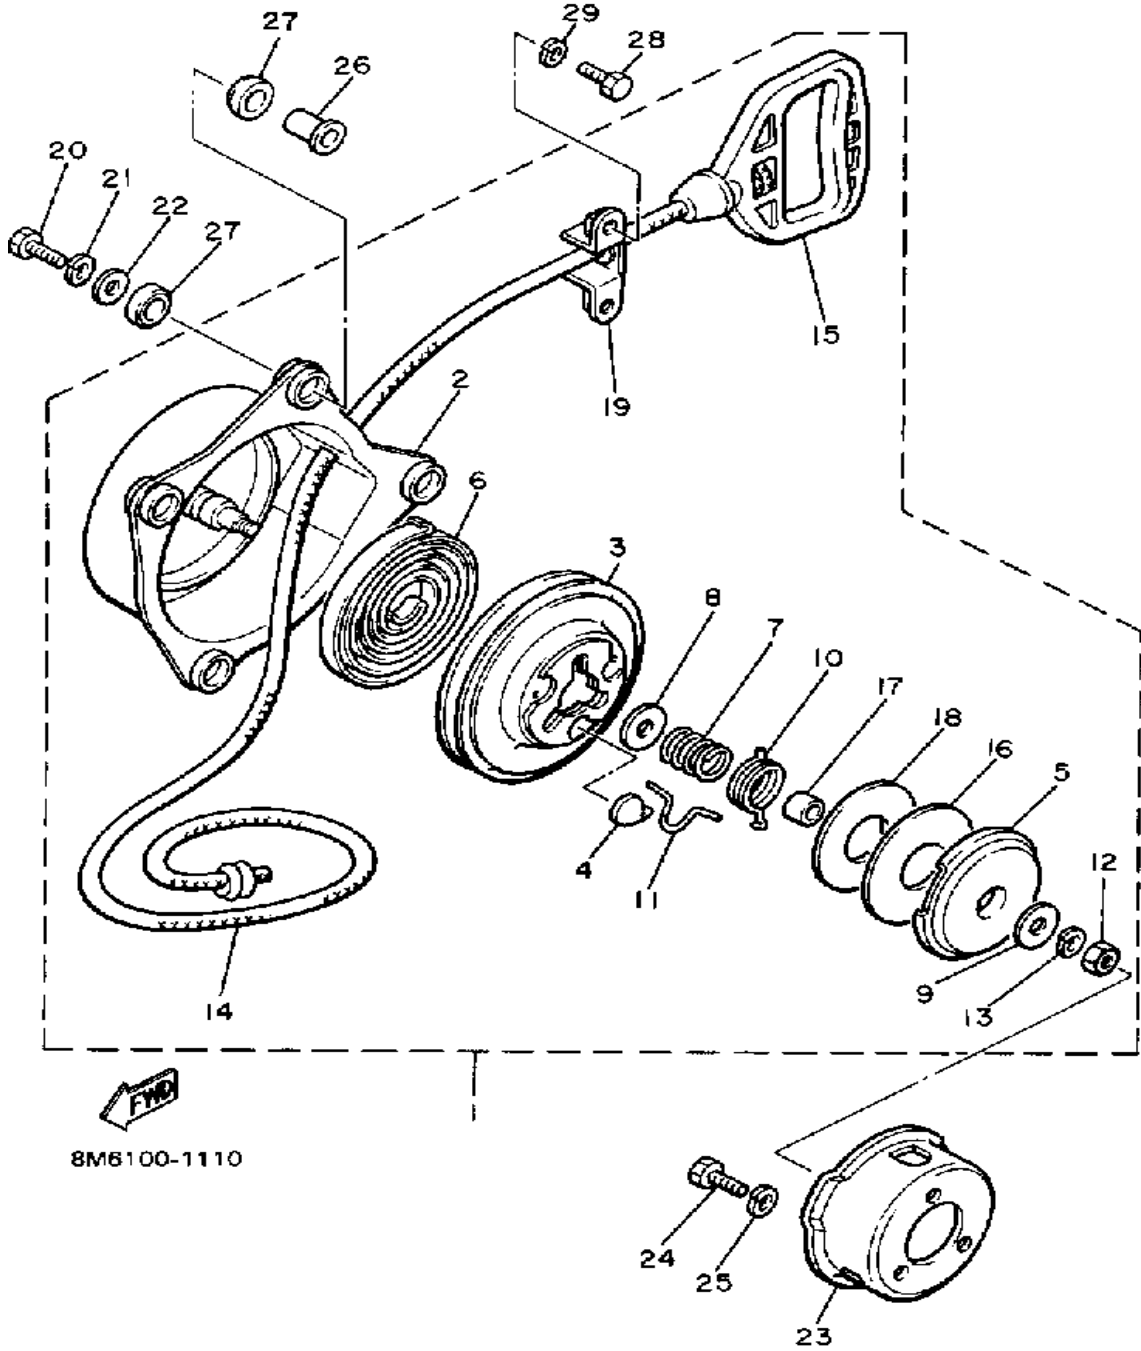

STARTER

Ref. No.	Part Number	Description	Qty	Remarks
28	97026-06012-00	BOLT	2	
29	92906-06100-00	WASHER, SPRING	2	

Not For Resale
www.SmallEngineDiscount.com