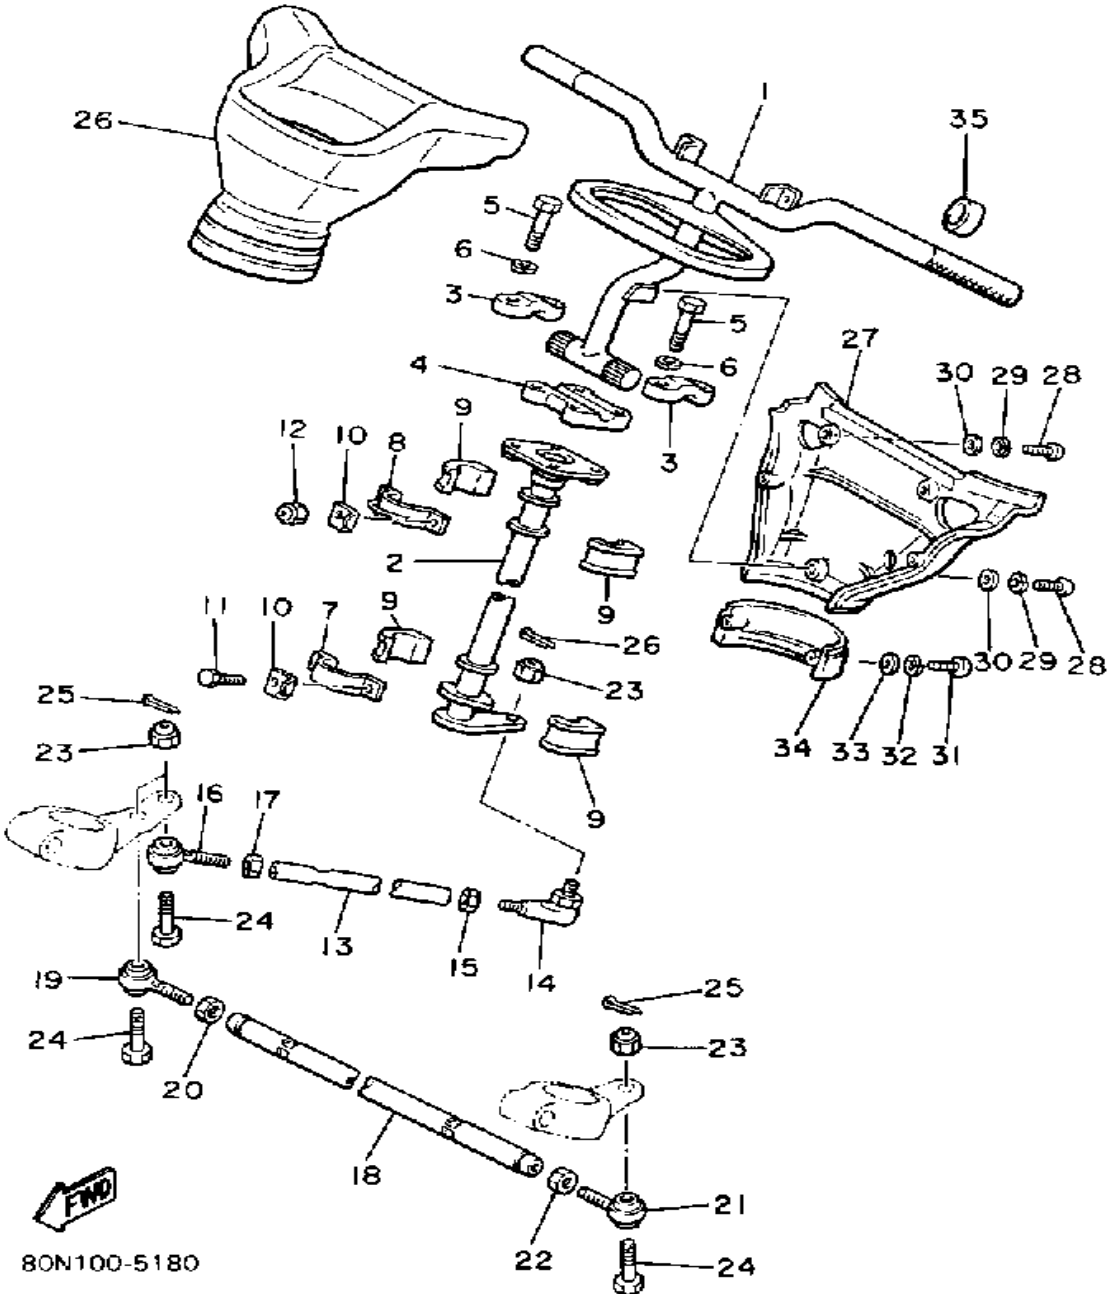

STEERING

Ref. No.	Part Number	Description	Qty	Remarks
1	8U9-23811-00-00	COLUMN, STEERING	1	
2	8M6-23813-00-00	COLUMN, STEERING 2	1	
3	1E6-23441-00-00	HOLDER, HANDLE UPR	2	
4	164-23441-00-98	HOLDER, HANDLE UPPER	1	
5	97313-08055-00	BOLT, HEXAGON	4	
6	92990-08100-00	WASHER	4	
7	84M-23868-00-00	BRACKET, STEERING LOWER	1	
8	84M-23872-00-00	HOLDER, BEARING	1	
9	8F3-23812-00-00	PLANE BEARING, STEERING	4	
10	90215-08262-00	WASHER, LOCK	4	
11	97313-08016-00	BOLT, HEXAGON	2	
12	95712-08300-00	NUT, LOCK	2	
13	8M6-23821-00-00	ROD, STEERING RELAY	1	
14	86X-23841-00-00	JOINT, UNIVERSAL 1	1	
15	95303-10700-00	NUT	1	
16	87S-23847-00-00	JOINT, UNIVERSAL 3	1	
17	90170-10186-00	NUT	1	
18	8M6-23831-00-00	ROD, TIE	1	
19	87S-23847-00-00	JOINT, UNIVERSAL 3	1	
20	90170-10186-00	NUT	1	
21	87S-23845-00-00	JOINT, UNIVERSAL 2	1	
22	95303-10700-00	NUT	1	
23	95706-10300-00	NUT, NYLON	4	
24	90102-10044-00	BOLT, WITH HOLE	3	
25	91490-20020-00	PIN, COTTER	4	
26	8L8-23815-01-00	PAD, STEERING	1	
27	8L8-23817-02-00	PAD, STEERING	1	
28	98586-05016-00	SCREW, PAN HEAD	3	
29	92906-05100-00	WASHER, SPRING	3	

CONTINUED ON NEXT FRAME ►

Not For Resale
www.SmallEngineDiscount.com