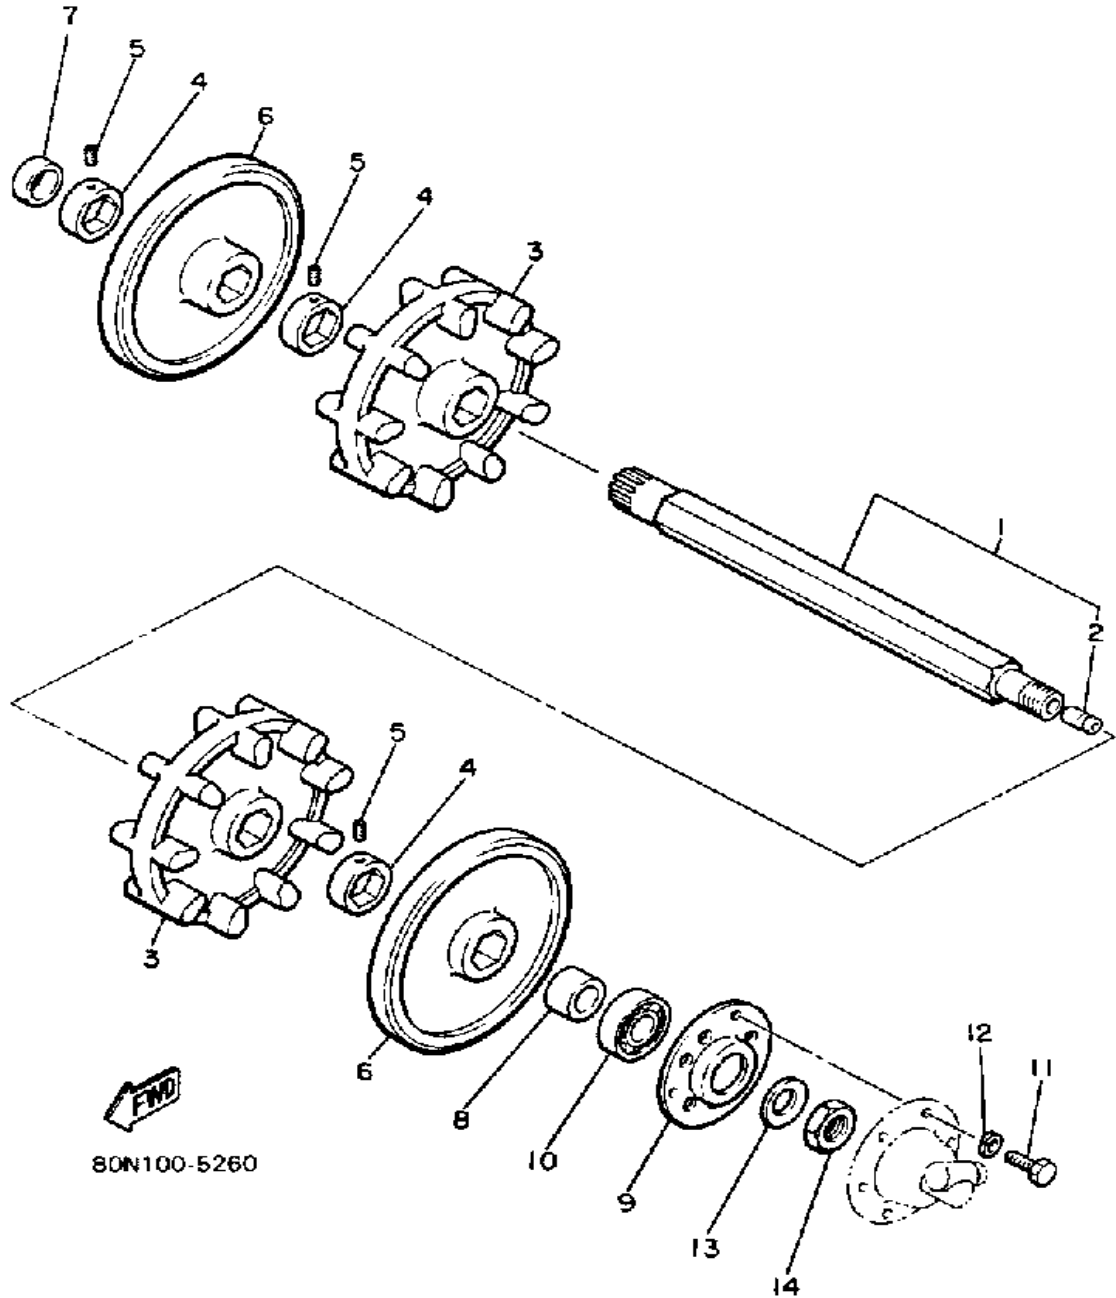

TRACK DRIVE 1

Ref. No.	Part Number	Description	Qty	Remarks
1	8L0-W4751-00-00	AXLE, FRONT	1	
2	8K4-47577-00-00	. CONNECTOR	1	
3	8R6-W4753-01-00	WHEEL, SPROCKET 1	2	
4	8K1-47526-00-00	COLLAR	3	
5	90113-06039-00	BOLT, SET	3	
6	8L9-47534-01-00	WHEEL, GUIDE 1	2	
7	90387-514Y2-00	COLLAR	1	
8	90387-220A6-00	COLLAR	1	
9	8K4-47551-00-00	HOUSING, FRONT AXLE	1	
10	93306-00420-00	BEARING (B6004)	1	
11	97011-08016-00	BOLT	3	
12	92990-08100-00	WASHER	3	
13	90208-22001-00	WASHER, CONICAL SPRING	1	
14	90170-22094-00	NUT	1	

Not For Resale

www.SmallEngineDiscount.com