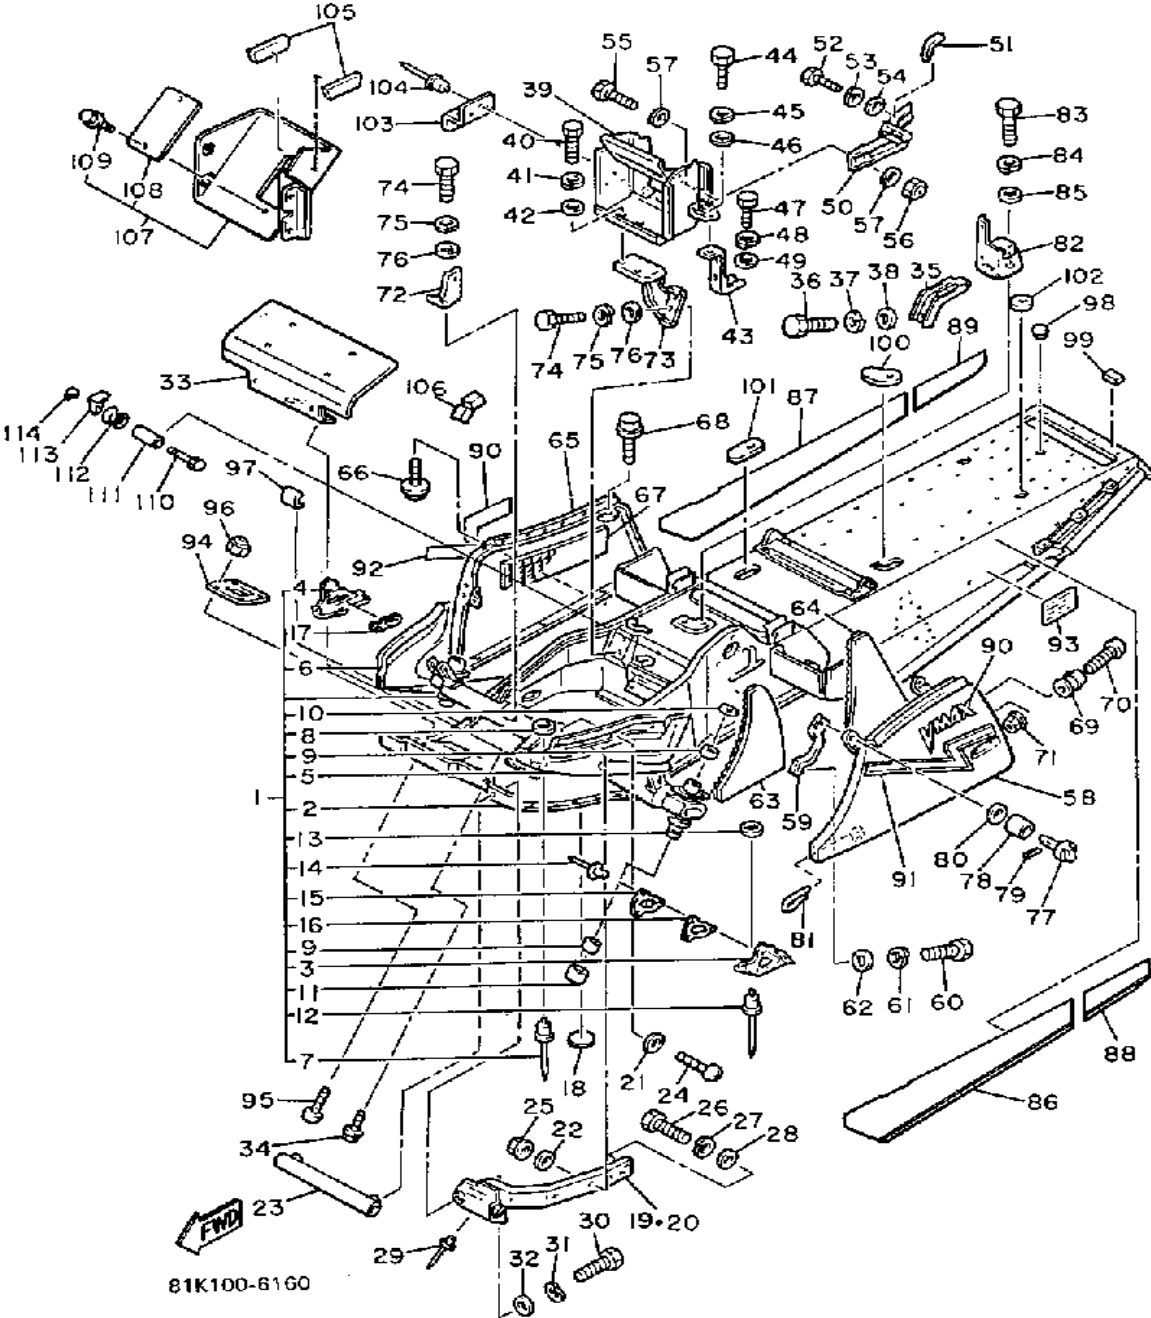

FRAME VMX540K

Ref. No.	Part Number	Description	Qty	Remarks
114	99080-05600-00	CIRCLIP	1	

Not For Resale
www.SmallEngineDiscount.com