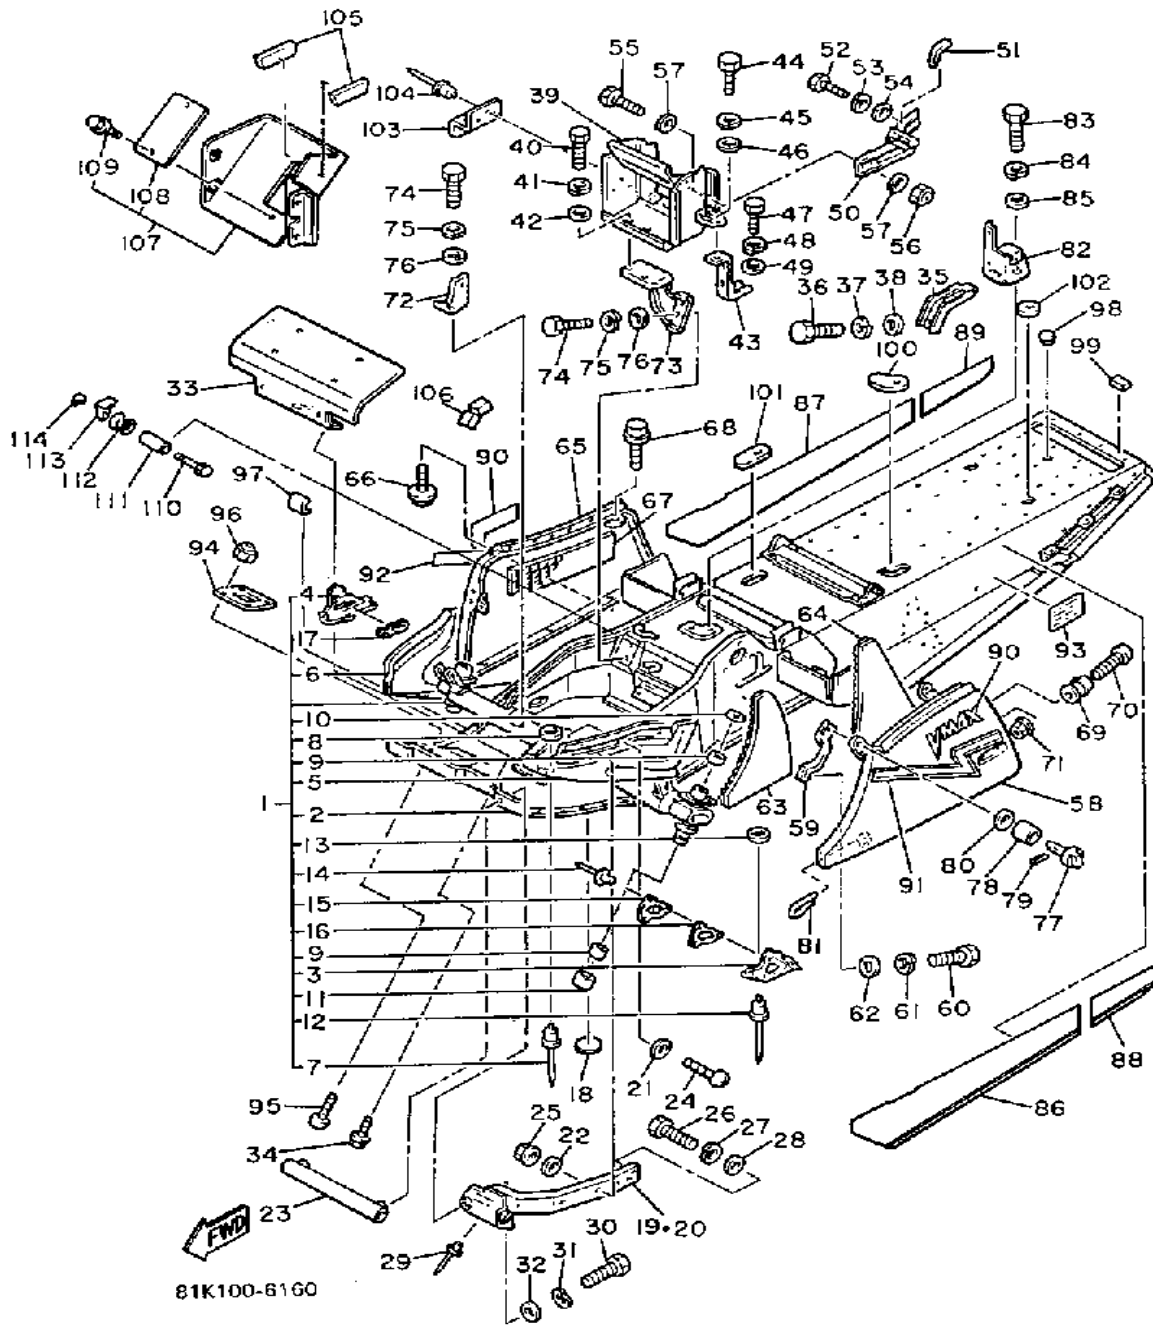

FRAME VMX540K

Ref. No.	Part Number	Description	Qty	Remarks
28	92990-06600-00	WASHER, PLATE	4	
29	90267-40076-00	RIVET, BLIND	2	
30	97001-08025-00	BOLT (1NV)	2	
31	92901-08700-00	WASHER, WAVE	2	
32	92990-08600-00	WASHER, PLATE	2	
33	8X6-2198F-00-00	COVER 1	1	
34	95816-08016-00	BOLT, FLANGE	2	
35	8M6-12491-00-00	CLAMP 1	1	
36	97013-06012-00	BOLT	1	
37	92995-06100-00	WASHER, SPRING	1	
38	92990-06600-00	WASHER, PLATE	1	
39	8M6-12661-00-00	DUCT	1	
40	97026-06012-00	BOLT	2	
41	92906-06100-00	WASHER, SPRING	2	
42	92906-06600-00	WASHER	2	
43	8U9-12637-00-00	STAY 1	1	
44	97013-06012-00	BOLT	1	
45	92995-06100-00	WASHER, SPRING	1	
46	92990-06600-00	WASHER, PLATE	1	
47	97013-06012-00	BOLT	1	
48	92995-06100-00	WASHER, SPRING	1	
49	92990-06600-00	WASHER, PLATE	1	
50	80N-12464-00-00	STAY, RADIATOR	1	
51	8M6-77319-00-00	DAMPER 1	1	
52	97013-06012-00	BOLT	2	
53	92995-06100-00	WASHER, SPRING	2	
54	92990-06200-00	WASHER	2	
55	97313-06016-00	BOLT, HEXAGON	1	
56	95701-06300-00	NUT, NYLON	1	

CONTINUED ON NEXT FRAME ►

Not For Resale
www.SmallEngineDiscount.com