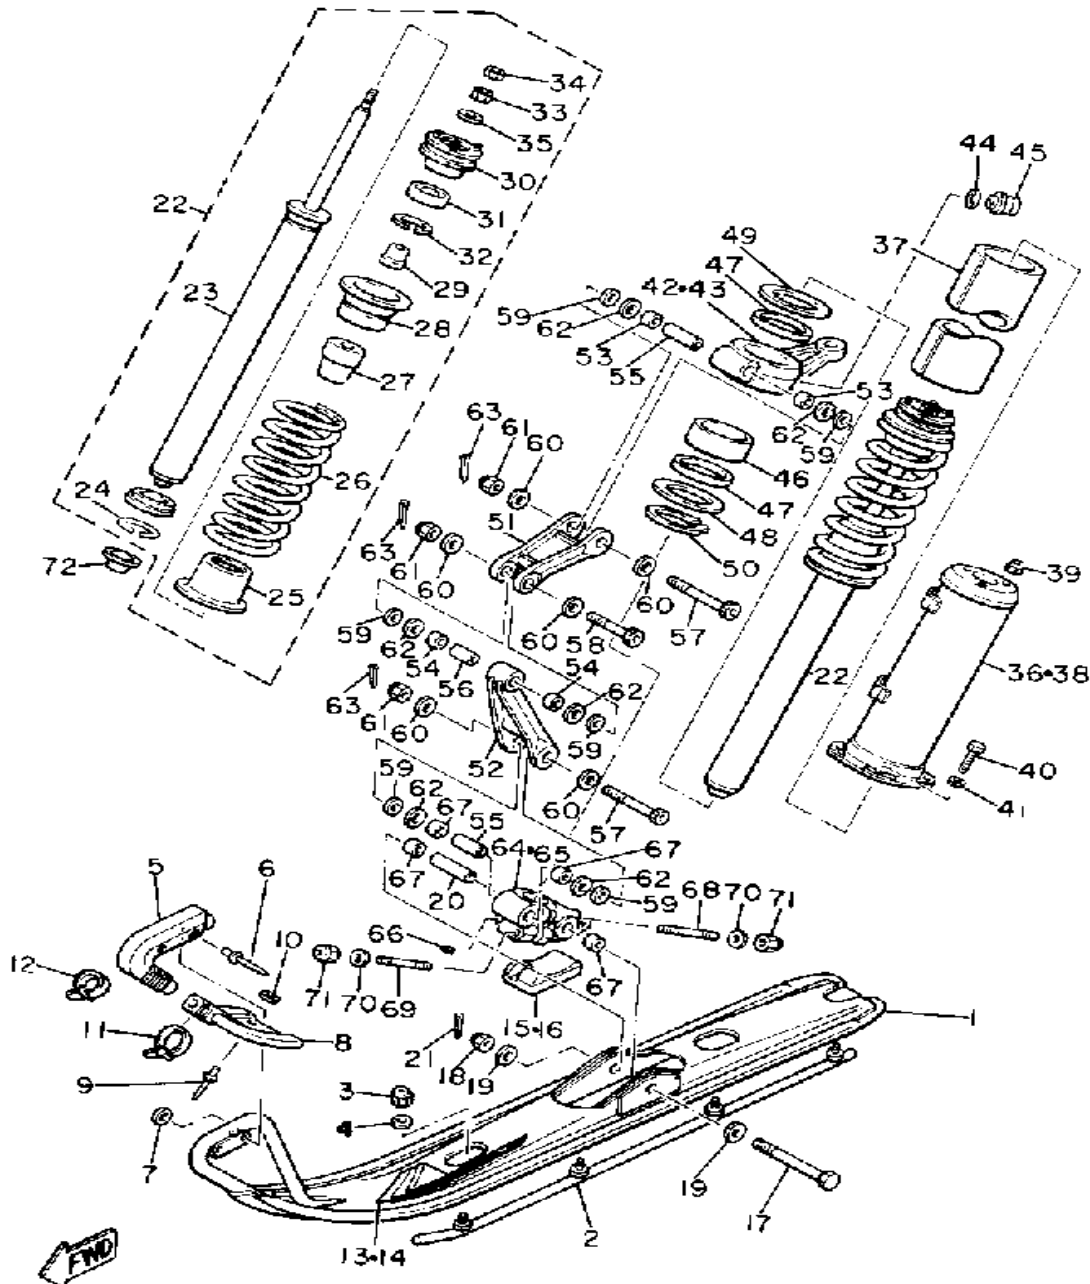

SKI

Ref. No.	Part Number	Description	Qty	Remarks
56	90387-100A4-00	COLLAR	2	
57	90110-10037-00	BOLT, HEX SKT HEAD	4	
58	90110-10036-00	BOLT, HEX SKT HEAD	2	
59	90201-105A8-00	WASHER, PLATE	12	
60	90201-115A7-00	WASHER, PLATE	12	
61	95706-10300-00	NUT, NYLON	6	
62	90202-14037-00	WASHER, PLATE	12	
63	91490-20020-00	PIN, COTTER	6	
64	8L9-2376E-00-00	BRACKET, 1 (L.H)	1	
65	8L9-2377E-00-00	BRACKET 2 (R.H)	1	
66	90113-06039-00	BOLT, SET	2	
67	90384-14091-00	BUSH, BIMETAL FORMED	8	
68	90116-08323-00	BOLT, STUD	2	
69	95611-08640-00	BOLT, STUD	2	
70	92901-08600-00	WASHER	4	
71	95712-08300-00	NUT, LOCK	4	
72	8L0-23741-00-00	CAP 1	2	

80N100-5170

Not For Resale
www.SmallEngineDiscount.com