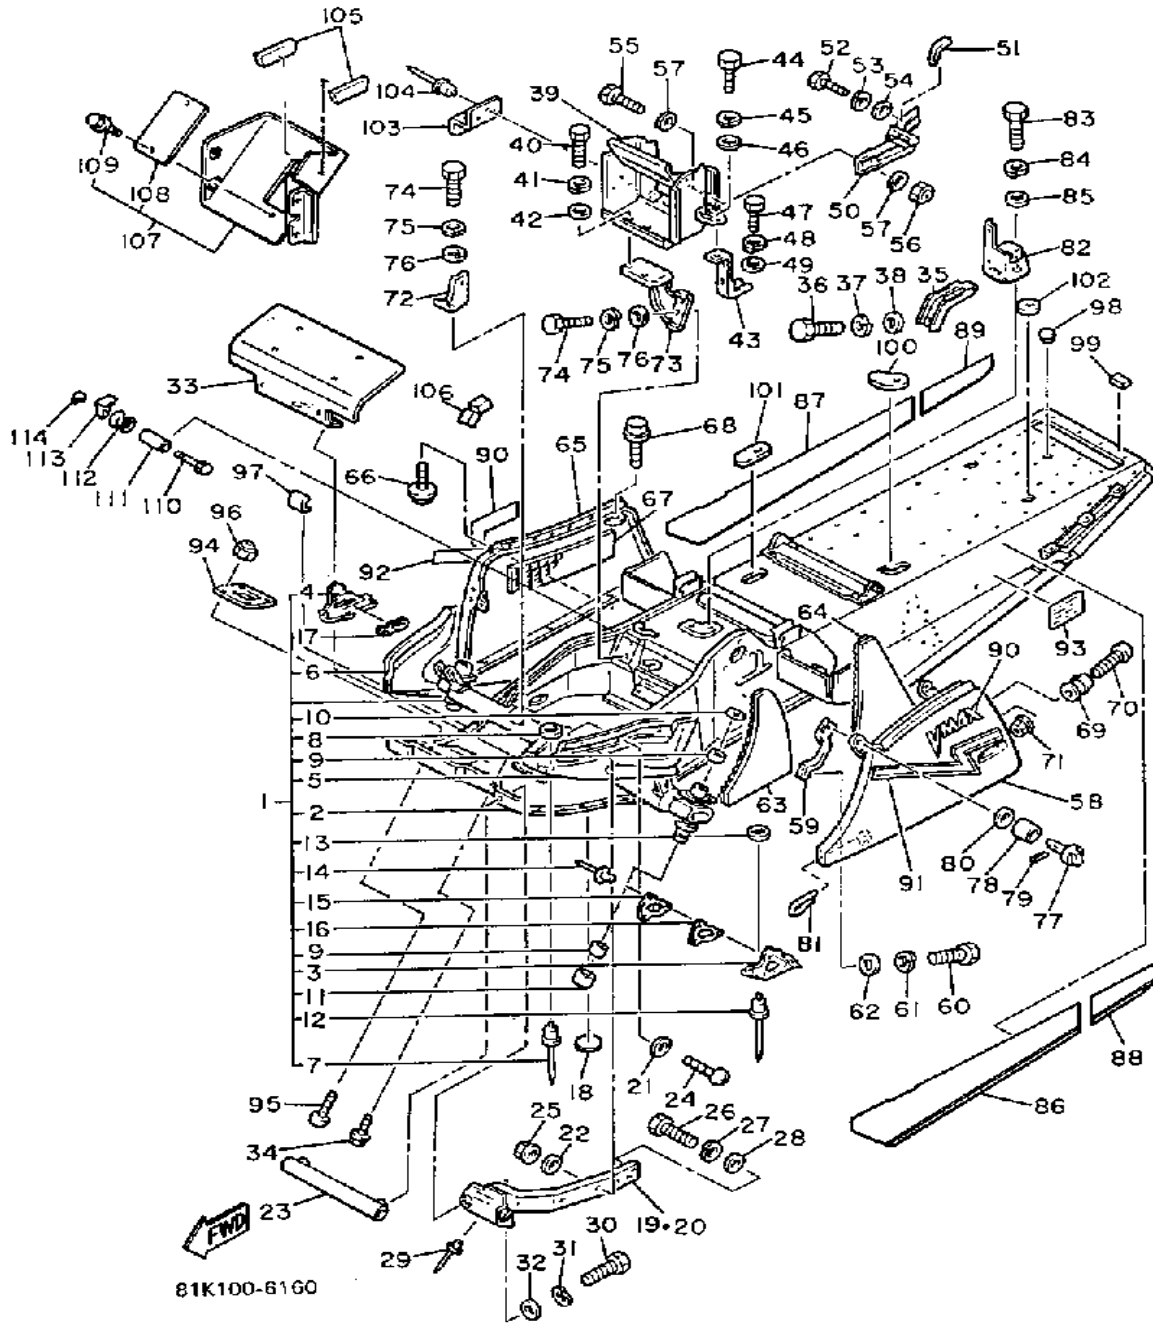

FRAME VMX540K

Ref. No.	Part Number	Description	Qty	Remarks
1	81K-21910-00-00	FRAME COMP.	1	
2	8M6-21912-70-00	. PANEL, SUB FRAME 1	1	
3	8M6-21995-00-00	. GUARD, SUB FRAMEFRAME FR 1	1	
4	8M6-21996-00-00	. GUARD, SUB FRAMEFRAME FR 2	1	
5	8M6-21982-00-00	. HOOD 1	1	
6	8M6-21983-00-00	. HOOD 2	1	
7	90267-48051-00	. RIVET, BLIND	20	
8	90201-04325-00	. WASHER, PLATE	16	
9	90384-36134-00	. BUSH, BIMETAL FORMED ...	4	
10	93102-36232-00	. OIL SEAL	2	
11	93103-36117-00	. OIL SEAL	2	
12	90267-48086-00	. RIVET, BLIND	4	
13	90201-04325-00	. WASHER, PLATE	4	
14	90267-40029-00	. RIVET, BLIND	4	
15	8M6-2198F-00-00	. COVER 1	1	
16	8M6-21998-00-00	. SPACER	1	
17	8M6-2198G-01-00	. COVER 2	1	
18	80F-21998-00-00	SPACER	2	
19	8M6-2194Y-00-00	BRACKET, FRT BMPR 3	1	
20	8M6-2195Y-00-00	BRACKET, FRT BMPR 4	1	
21	92990-06600-00	WASHER, PLATE	4	
22	92990-08200-00	WASHER, PLAIN	4	
23	8M6-2191Y-00-00	BRACKET, FRT BMPR 7	1	
24	98980-06030-00	SCREW, BIND	4	
25	95701-06500-00	NUT, FLANGE	4	
26	97021-06030-00	BOLT	4	
27	92995-06100-00	WASHER, SPRING	4	

CONTINUED ON NEXT FRAME ►

Not For Resale
www.SmallEngineDiscount.com