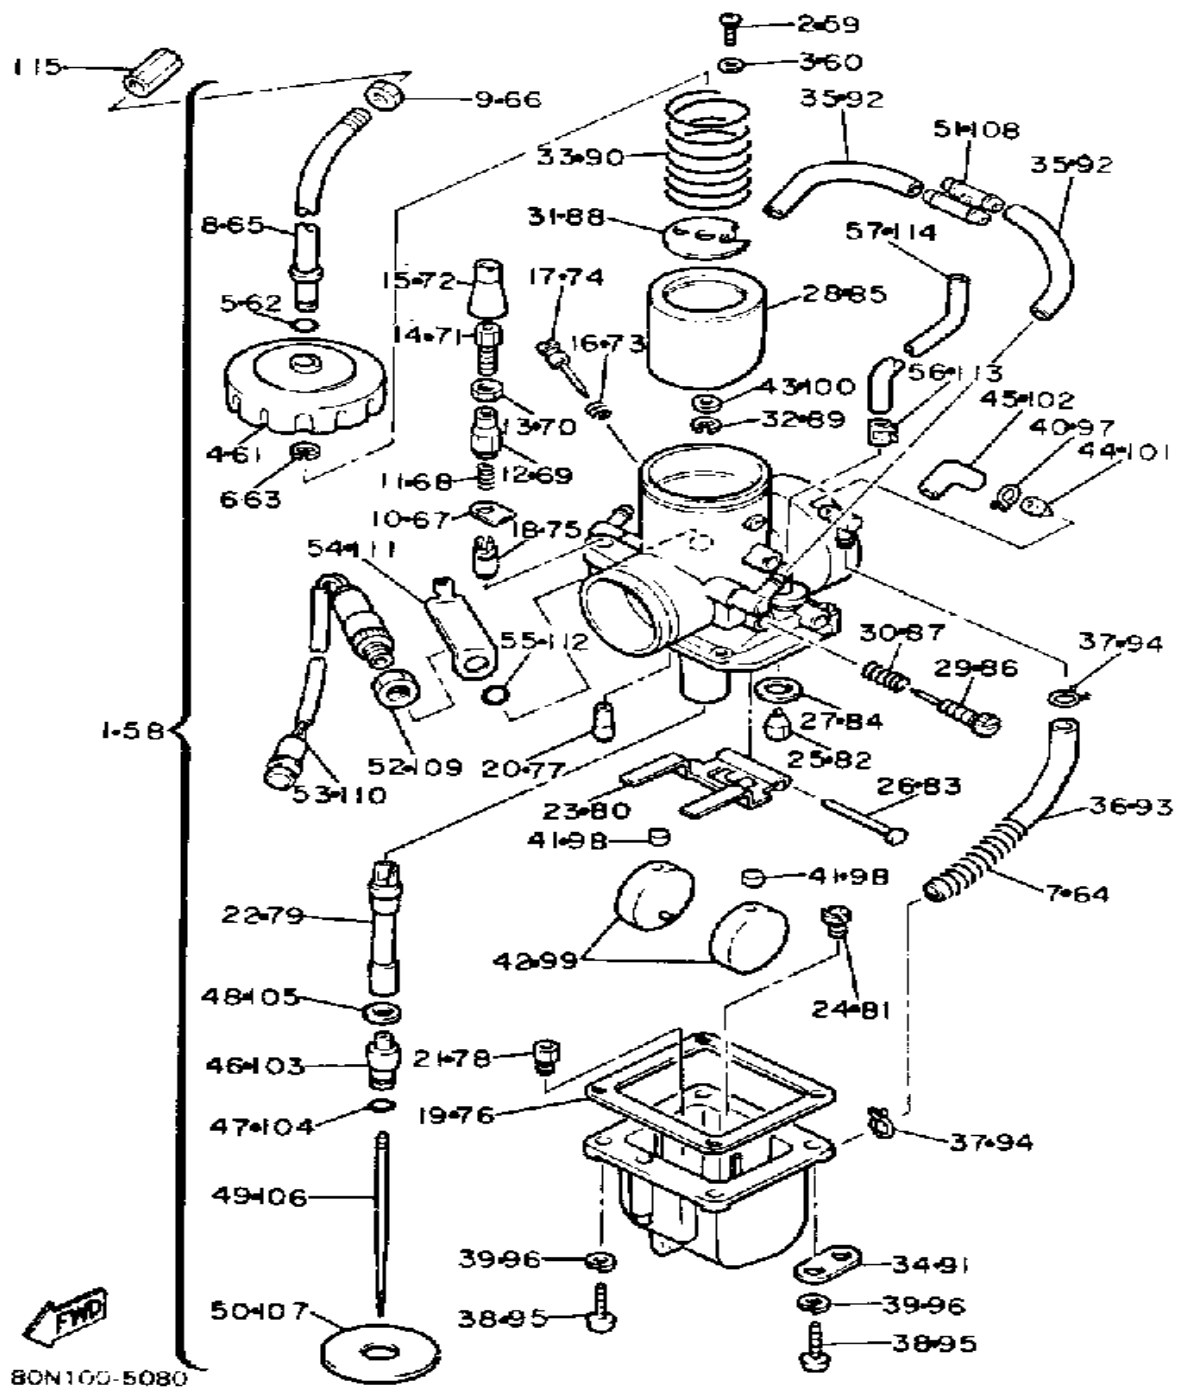

CARBURETOR VMX540J

Ref. No.	Part Number	Description	Qty	Remarks
21	137-14143-58-A1	. JET, MAIN (# 290)	1	U.R. STD
	137-14143-62-A1	. JET, MAIN (#310)	1	U.R.
	137-14143-66-A1	. JET MAIN, (# 330)	1	U.R.
22	80N-14112-25-00	. VALVE, THROTTLE 1	1	
23	363-14187-00-00	. ARM, FLOAT	1	
24	3G2-14231-27-00	. JET, MAIN (#135)	1	
25	500-14190-15-00	. NEEDLE VALVE ASSEMBLY	1	
26	537-14186-00-00	. PIN, FLOAT	1	
27	239-14195-00-00	. WASHER, NEEDLE VALVE	2	
28	80N-14112-25-00	. VALVE, THROTTLE 1	1	
29	1L8-14122-00-00	. SCREW, THROTTLE	1	
30	137-14133-00-00	. SPRING, THRTL STOP	1	
31	3V3-14136-00-00	. SEAT, SPRING	1	
32	164-14137-00-00	. CLIP	1	
33	363-14131-00-00	. SPRING, THROTTLE VALVE	1	
34	313-14146-00-00	. PLATE	1	
35	8G8-14196-00-00	. PIPE, OVERFLOW	2	
36	8G8-14196-00-00	. PIPE, OVERFLOW	1	
37	8A7-14139-00-00	. CLIP, PIPE	2	
38	98580-05016-00	. SCREW, PAN HEAD	4	
39	92990-05100-00	. WASHER, SPRING	4	
40	8U9-14139-00-00	. CLIP, PIPE	1	
41	214-14118-00-00	. CAP	2	
42	214-14185-00-00	. FLOAT	2	
43	2H0-14235-00-00	. WASHER, NEEDLE	2	
44	239-14172-15-00	. PILOT JET, AIR (1.5)	1	
45	22U-14987-00-00	. HOSE	1	
46	276-14145-00-00	. SETTER, NEEDLE JET	1	
47	214-14147-00-00	. O-RING	1	

CONTINUED ON NEXT FRAME ➤

Not For Resale
www.SmallEngineDiscount.com