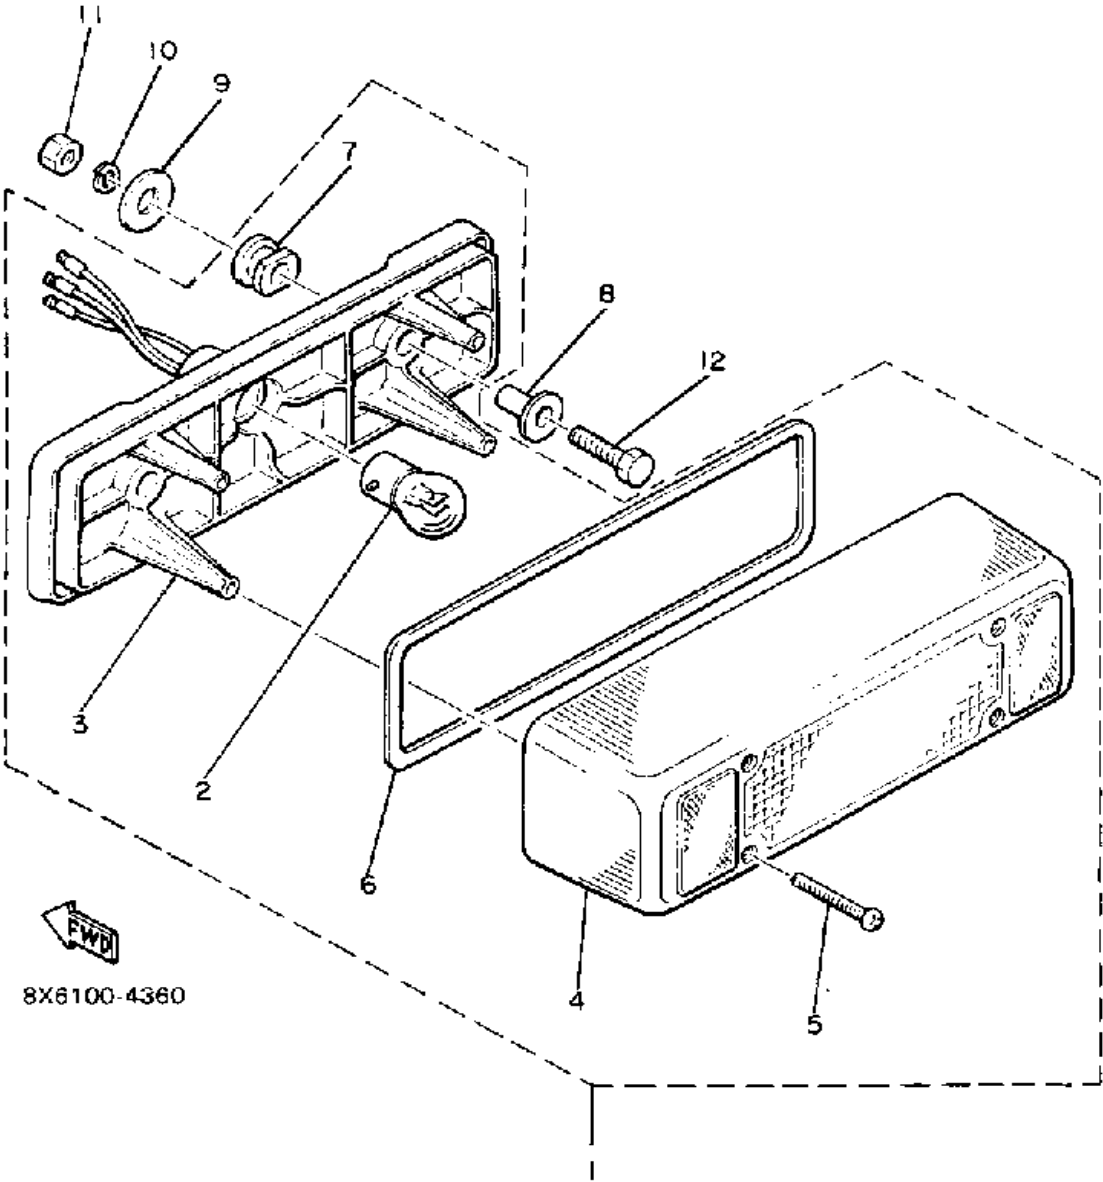

TAILLIGHT

Ref. No.	Part Number	Description	Qty	Remarks
1	8K4-84710-00-00	TAILLIGHT UNIT ASSEMBLY ..	1	
2	137-84714-61-00	. BULB, TL 12V23/8W (J50-83311-00)	1	
3	8K4-84711-00-00	. BASE, TAILLIGHT	1	
4	8K4-84721-00-00	. LENS, TAILLIGHT	1	
5	97780-40130-00	. SCREW, PANHEAD TAPPING (97701-40130-00)	4	
6	87M-84723-00-00	. GASKET, TAIL LENS	1	
7	8K4-84718-00-00	. GROMMET	2	
8	90387-060G8-00	COLLAR	2	
9	90201-06407-00	WASHER, PLATE (90201-06747-00)	4	
10	92995-06100-00	WASHER, SPRING	2	
11	95380-06600-00	NUT	2	
12	97001-06035-00	BOLT	2	
	97013-06035-00	BOLT	2	

Not For Resale

www.SmallEngineDiscount.com