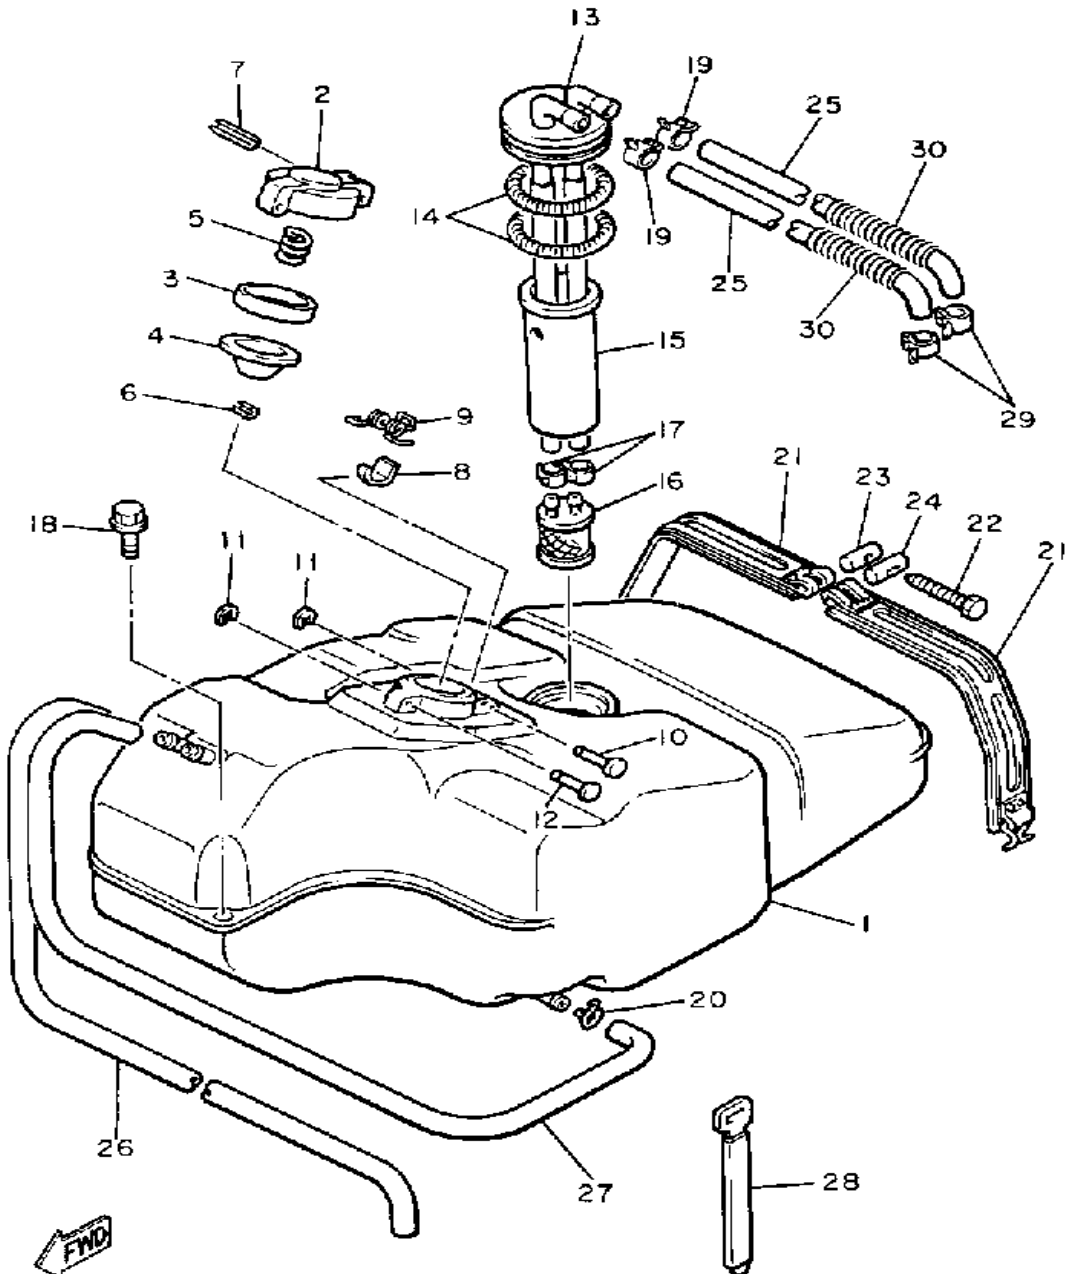

FUEL TANK

Ref. No.	Part Number	Description	Qty	Remarks
28	341-26397-01-00	BAND	3	
29	90467-11028-00	CLIP	2	
30	8F3-24326-00-00	PROTECTOR, PIPE	2	

80N100-5200

Not For Resale
www.SmallEngineDiscount.com