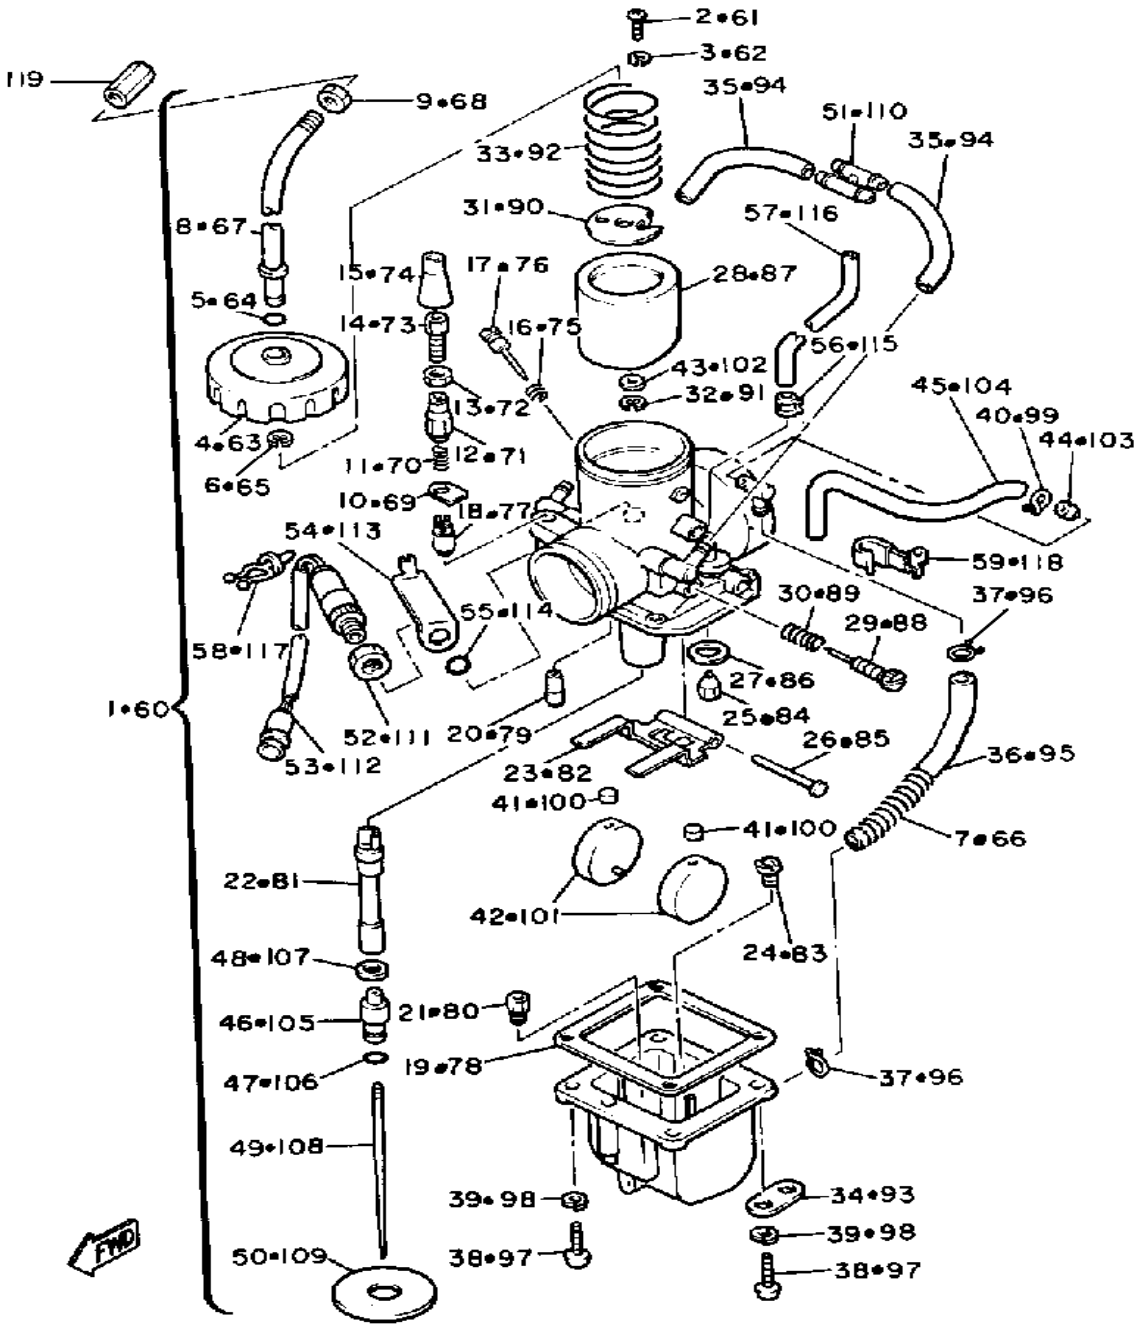

CARBURETOR VMX540K

Ref. No.	Part Number	Description	Qty	Remarks
77	8U9-14171-00-00	. PLUNGER, STARTER	1	
78	363-14184-00-00	. GASKET, FLOAT CHMBR	1	
79	193-14142-40-A1	. JET, PILOT (# 40)	1	U.R. STD
	193-14142-45-A1	. JET, PILOT (# 45)	1	U.R.
80	137-14143-36-A1	. JET, MAIN #1 0	1	U.R.
	137-14143-40-A1	. JET, MAIN #2 0	1	U.R.
	137-14143-42-A1	. JET, MAIN #2 0	1	U.R.
	137-14143-44-A1	. JET, MAIN #2 0	1	U.R.
	137-14143-46-A1	. JET, MAIN (#230)	1	U.R.
	137-14143-48-A1	. JET, MAIN (#240)	1	U.R.
	137-14143-50-A1	. JET, MAIN (#250)	1	U.R.
	137-14143-54-A1	. JET, MAIN (#270)	1	U.R.
	137-14143-58-A1	. JET, MAIN (# 290)	1	U.R. STD
	137-14143-62-A1	. JET, MAIN (#310)	1	U.R.
	137-14143-66-A1	. JET MAIN, (# 330)	1	U.R.
81	80N-14141-50-00	. NOZZLE, MAIN	1	
82	363-14187-00-00	. ARM, FLOAT	1	
83	256-14944-26-00	. JET, MAIN 130 (#130)	1	
84	500-14190-15-00	. NEEDLE VALVE ASSEMBLY	1	
85	537-14186-00-00	. PIN, FLOAT	1	
86	239-14195-00-00	. WASHER, NEEDLE VALVE	2	
87	80N-14112-25-00	. VALVE, THROTTLE 1	1	
88	1L8-14122-00-00	. SCREW, THROTTLE	1	
89	137-14133-00-00	. SPRING, THRTL STOP	1	
90	3V3-14136-00-00	. SEAT, SPRING	1	
91	164-14137-00-00	. CLIP	1	
92	363-14131-00-00	. SPRING, THROTTLE VALVE	1	
93	313-14146-00-00	. PLATE	1	
94	8G8-14196-00-00	. PIPE, OVERFLOW	2	

CONTINUED ON NEXT FRAME ➤

Not For Resale
www.SmallEngineDiscount.com