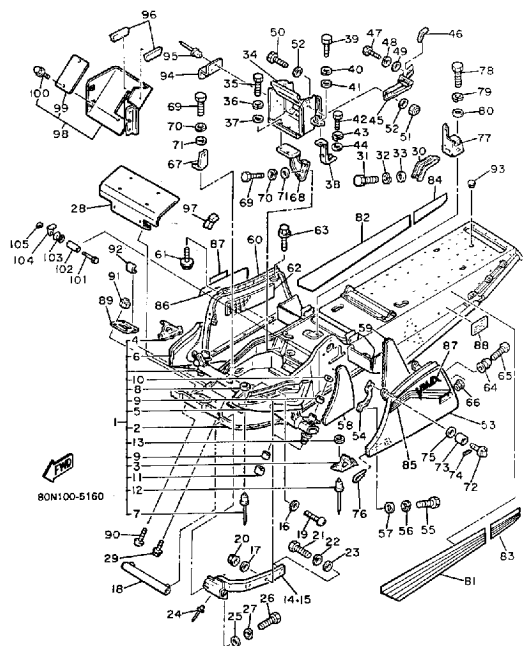

FRAME VMX540J

Ref. No.	Part Number	Description	Qty	Remarks
1	8X6-21910-70-00	FRAME	1	
2	8M6-21912-00-00	. PANEL, SUB FRAME 1	1	
3	8M6-21995-00-00	. GUARD, SUB FRAMEFRAME FR 1	1	
4	8M6-21996-00-00	. GUARD, SUB FRAMEFRAME FR 2	1	
5	8M6-21982-00-00	. HOOD 1	1	
6	8M6-21983-00-00	. HOOD 2	1	
7	90267-48051-00	. RIVET, BLIND	20	
8	90201-04325-00	. WASHER, PLATE	16	
9	90384-36134-00	. BUSH, BIMETAL FORMED ...	4	
10	93102-36232-00	OIL SEAL	2	
11	93103-36117-00	. OIL SEAL	2	
12	90267-48086-00	. RIVET, BLIND	4	
13	90201-04325-00	. WASHER, PLATE	4	
14	8M6-2194Y-00-00	BRACKET, FRT BMPR 3	1	
15	8M6-2195Y-00-00	BRACKET, FRT BMPR 4	1	
16	90201-061A5-00	WASHER, PLATE	4	
17	92990-08200-00	WASHER, PLAIN	4	
18	8M6-2191Y-00-00	BRACKET, FRT BMPR 7	1	
19	98980-06030-00	SCREW, BIND	4	
20	95701-06500-00	NUT, FLANGE	4	
21	97021-06030-00	BOLT	4	
22	92995-06100-00	WASHER, SPRING	4	
23	90201-061A5-00	WASHER, PLATE	4	
24	90267-40076-00	RIVET, BLIND	2	
25	92990-08200-00	WASHER, PLAIN	2	
26	97001-08025-00	BOLT (1NV)	2	
27	92990-08100-00	WASHER	2	

CONTINUED ON NEXT FRAME ►

Not For Resale
www.SmallEngineDiscount.com