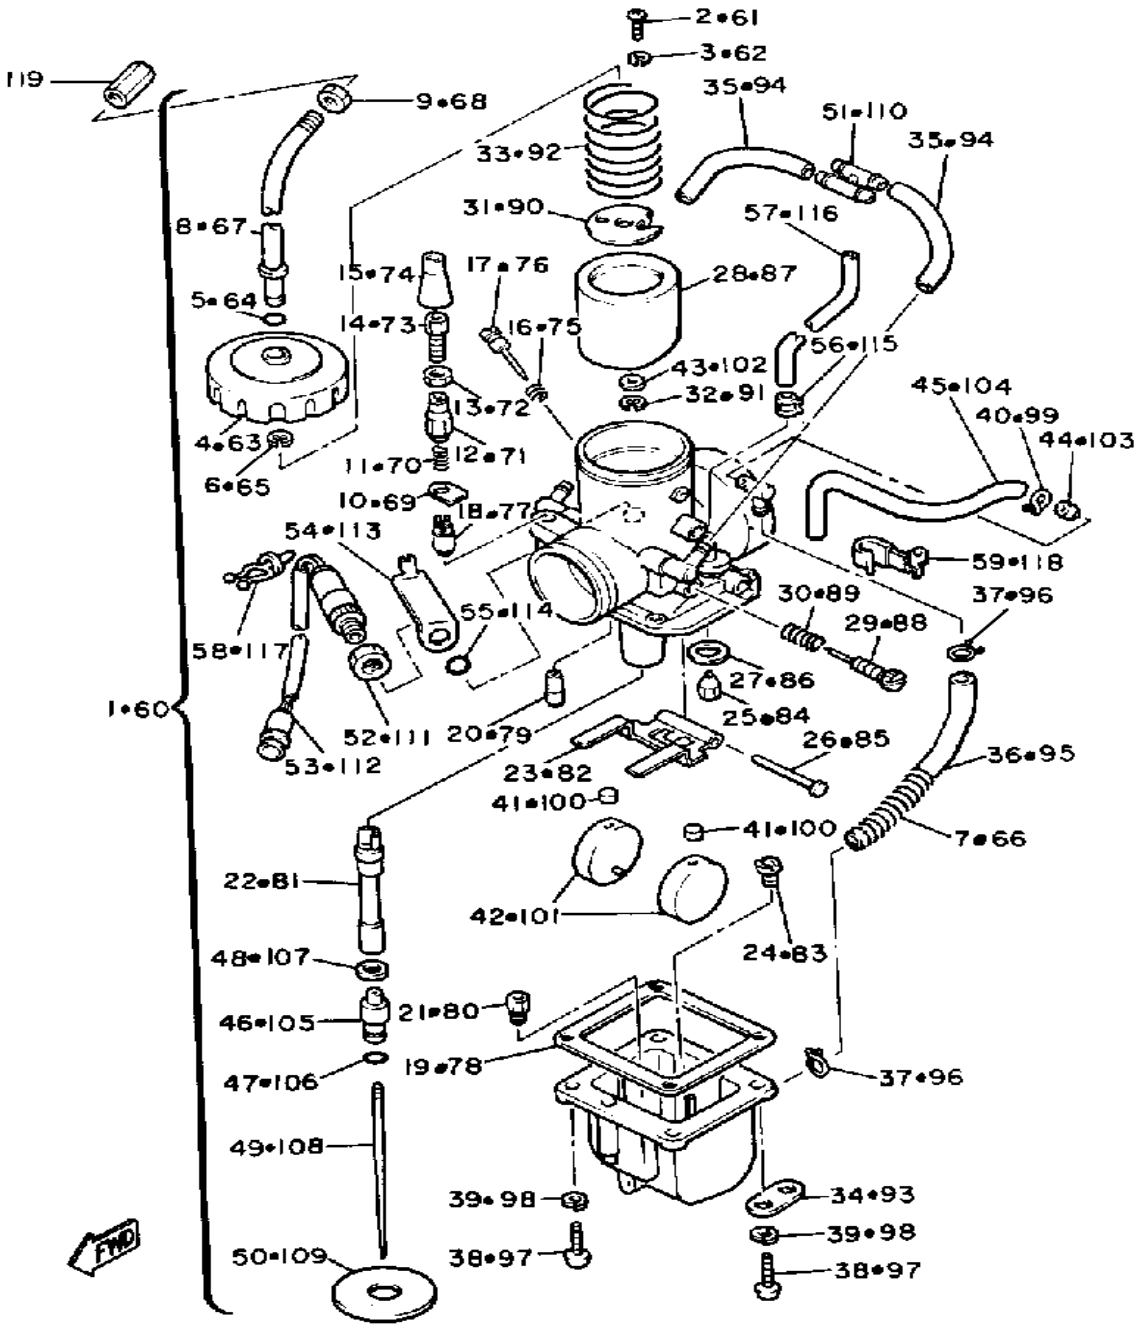

CARBURETOR VMX540K

Ref. No.	Part Number	Description	Qty	Remarks
21	137-14143-58-A1	. JET, MAIN (# 290)	1	U.R. STD
	137-14143-62-A1	. JET, MAIN (#310)	1	U.R.
	137-14143-66-A1	. JET MAIN, (# 330)	1	U.R.
22	80N-14141-50-00	. NOZZLE, MAIN	1	
23	363-14187-00-00	. ARM, FLOAT	1	
24	3G2-14231-27-00	. JET, MAIN (#135)	1	
25	500-14190-15-00	. NEEDLE VALVE ASSEMBLY	1	
26	537-14186-00-00	. PIN, FLOAT	1	
27	239-14195-00-00	. WASHER, NEEDLE VALVE	2	
28	80N-14112-25-00	. VALVE, THROTTLE 1	1	
29	1L8-14122-00-00	. SCREW, THROTTLE	1	
30	137-14133-00-00	. SPRING, THRTL STOP	1	
31	3V3-14136-00-00	. SEAT, SPRING	1	
32	164-14137-00-00	. CLIP	1	
33	363-14131-00-00	. SPRING, THROTTLE VALVE	1	
34	313-14146-00-00	. PLATE	1	
35	8G8-14196-00-00	. PIPE, OVERFLOW	2	
36	8G8-14196-00-00	. PIPE, OVERFLOW	3	
37	8A7-14139-00-00	. CLIP, PIPE	2	
38	98580-05016-00	. SCREW, PAN HEAD	4	
39	92990-05100-00	. WASHER, SPRING	4	
40	8U9-14139-00-00	. CLIP, PIPE	1	
41	214-14118-00-00	. CAP	2	
42	214-14185-00-00	. FLOAT	2	
43	2H0-14235-00-00	. WASHER, NEEDLE	2	
44	239-14172-15-00	. PILOT JET, AIR (1.5)	1	
45	80N-14987-00-00	. HOSE	1	
46	276-14145-00-00	. SETTER, NEEDLE JET	1	
47	214-14147-00-00	. O-RING	1	

CONTINUED ON NEXT FRAME ➤

Not For Resale
www.SmallEngineDiscount.com