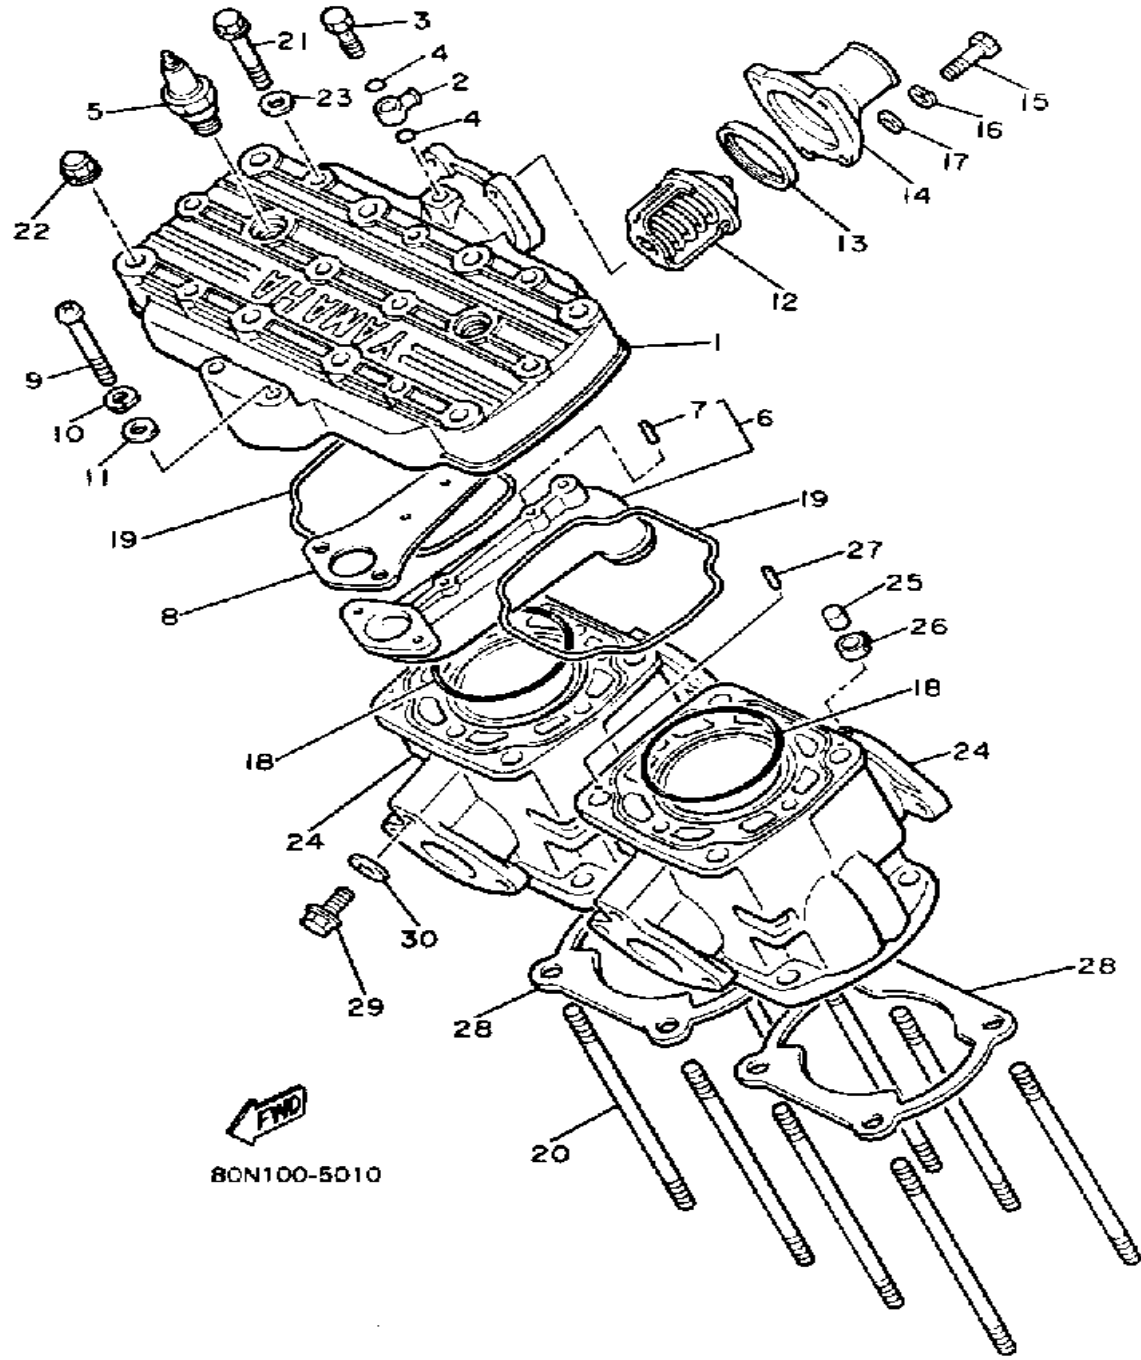

CYLINDER HEAD - CYLINDER

Ref. No.	Part Number	Description	Qty	Remarks
28	8M6-11351-00-00	GASKET, CYLINDER	2	
29	95811-10016-00	BOLT, FLANGE (95801-10016) .	2	
30	90201-11723-00	WASHER, PLATE	2	

FWD
80N100-5010

Not For Resale
www.SmallEngineDiscount.com