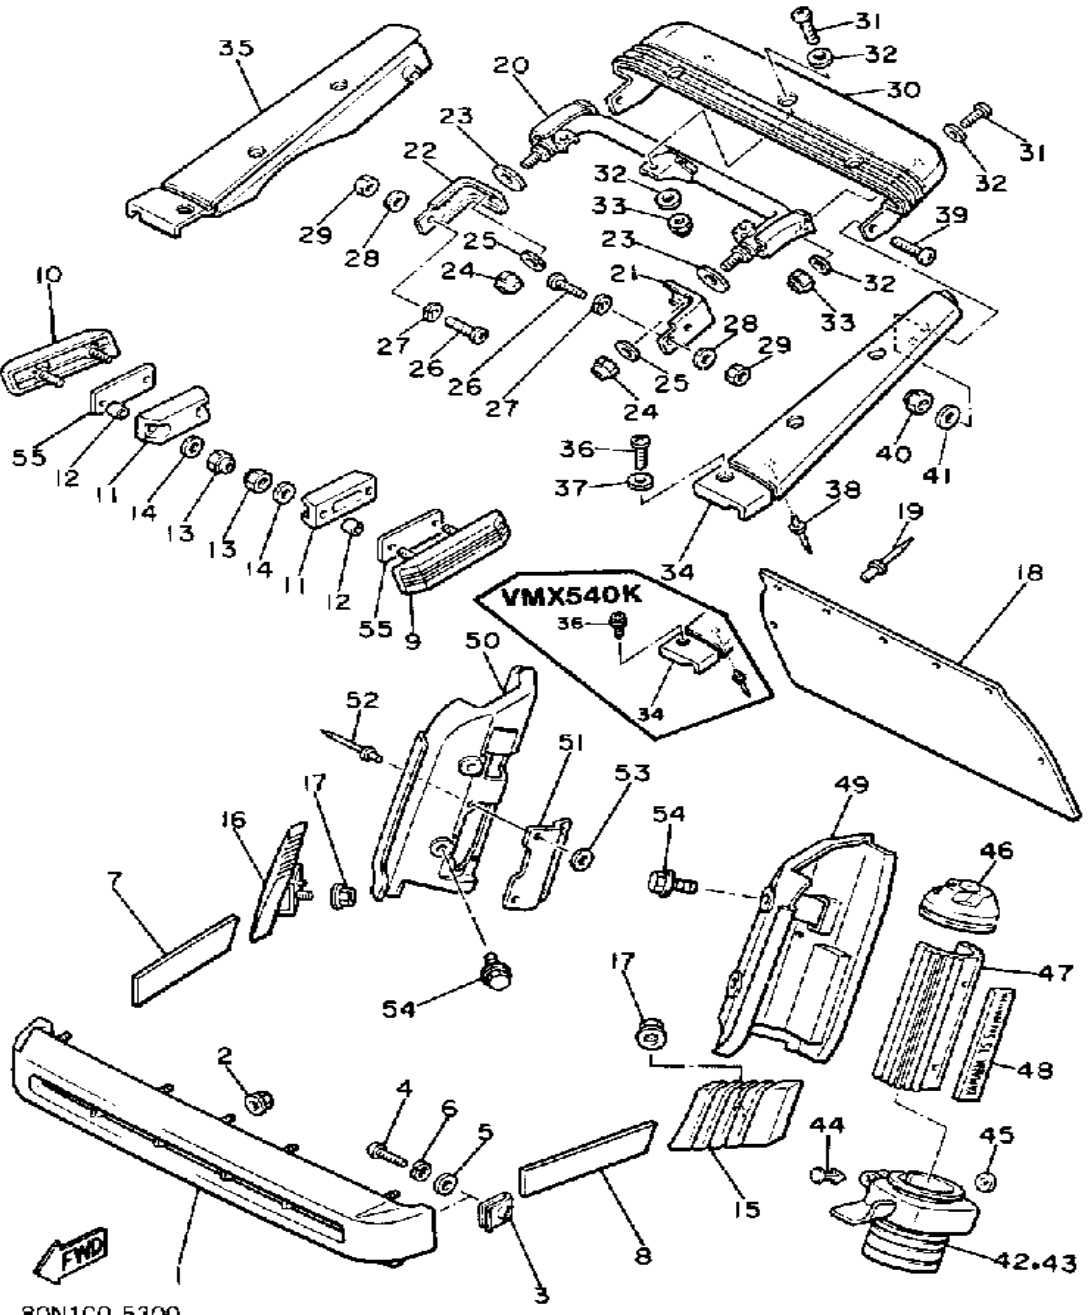

BUMPER

Ref. No.	Part Number	Description	Qty	Remarks
54	90119-06081-00	BOLT, WITH WASHER	6	
55	8M6-21967-00-00	PATCH 7	2	

Not For Resale
www.SmallEngineDiscount.com