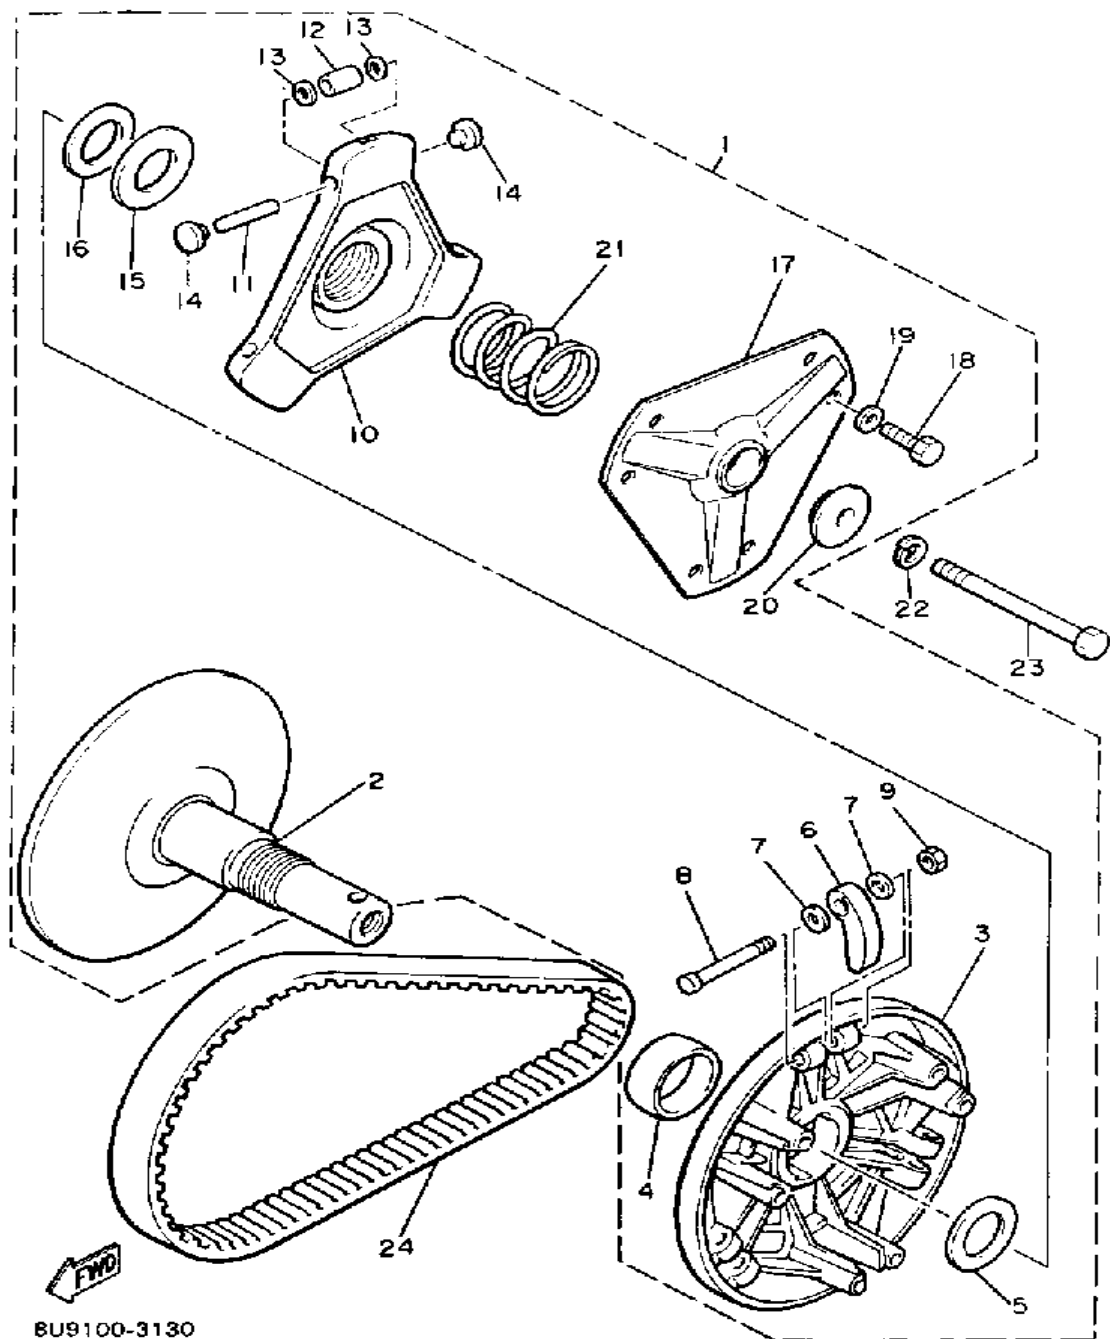

PRIMARY SHEAVE

8U9100-3130

Ref. No.	Part Number	Description	Qty	Remarks
1	8U9-17601-00-00	PRIMARY SHEAVE ASSEMBLY	1	
2	8U7-17610-00-00	. PRI FIXED SHEAVESHEAVE COMP	1	
3	8U7-17621-00-00	. SHEAVE, PRI SLIDING	1	
4	8U7-17625-00-00	. BUSH COMET	1	
5	(8U7-17639-00-00)	STOPPER	1	
6	8U9-17633-00-00	. WEIGHT, A-3 V-MAX	3	
7	8U7-17649-00-00	. SPACER	6	
8	8U7-17616-00-00	. BOLT WEIGHT COMET	3	
9	8U7-17668-00-00	. NUT	3	
10	8U7-17627-00-00	. SPIDER	1	
11	8U7-17636-00-00	. PIN	3	
12	8U7-17645-00-00	. COLLAR	3	
13	8U7-17658-00-00	. WASHER, BELLEVILLE	6	
14	8U7-17653-00-00	. SLIDER	6	
15	8U7-17654-00-00	. SPACER 1	1	
16	8U9-17687-00-00	. SHIM	1	
17	8U7-17630-00-00	. PRI SHV CAPCAP COMP	1	
18	8U7-17617-00-00	BOLT CAP COMET	6	
19	8U7-17646-00-00	. WASHER, LOCK	6	
20	8U7-17648-00-00	. WASHER	1	
21	8U9-17643-01-00	. SPRING, PRIMARY	1	U.R. STD
	8U9-17643-10-00	. SPRING, PRIMARY	1	U R HIGH ALT
22	90204-13010-00	WASHER, SPRING	1	
23	8U7-17647-01-00	BOLT	1	
24	8M6-17641-00-00	V-BELT	1	

Not For Resale

www.SmallEngineDiscount.com