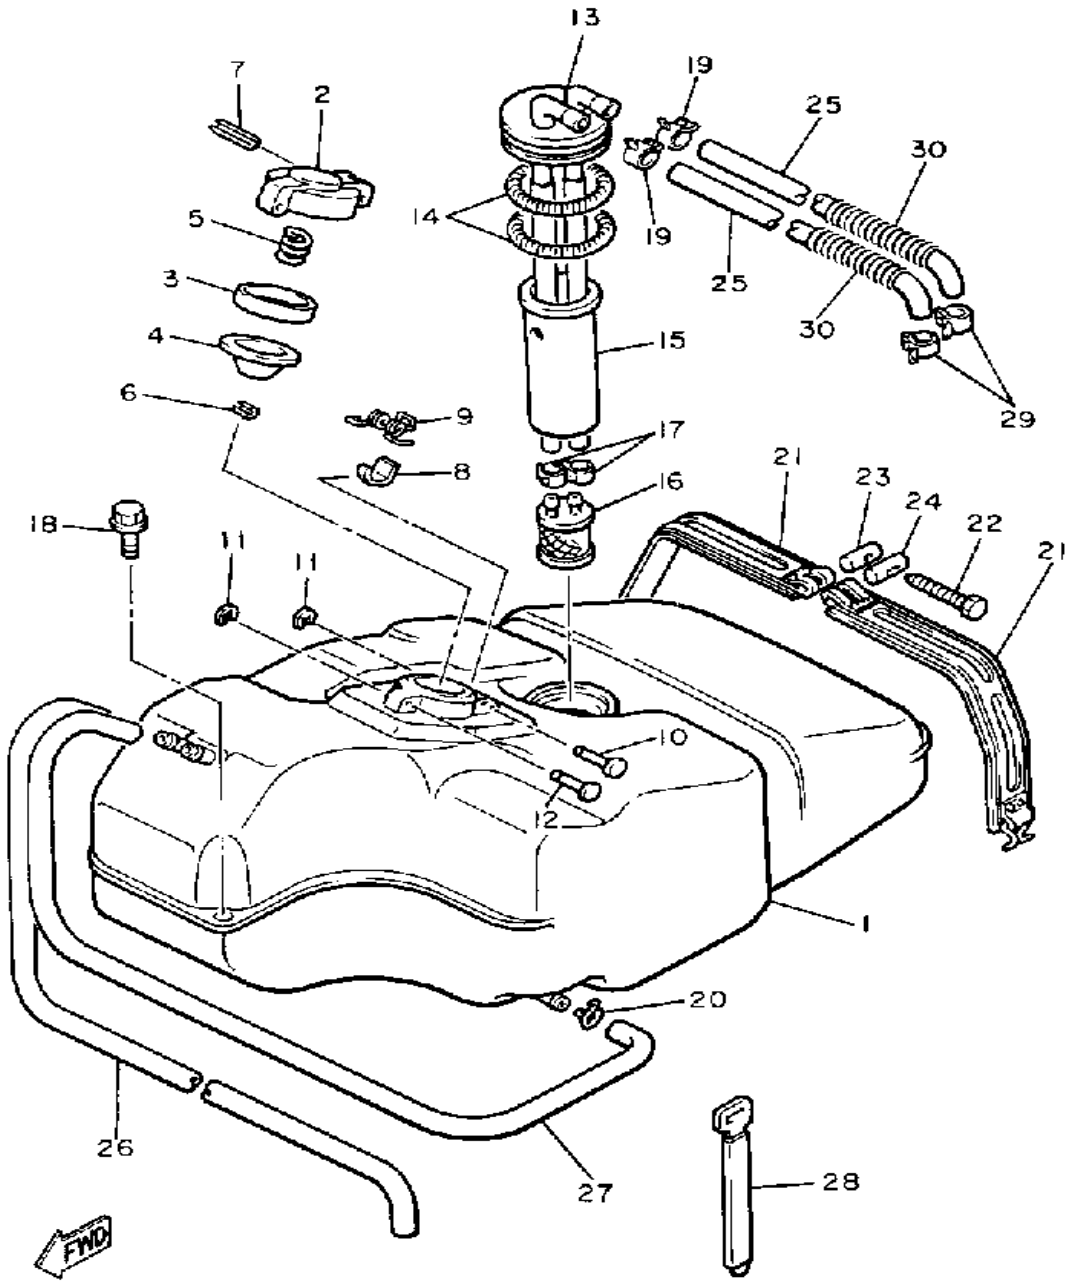

FUEL TANK

Ref. No.	Part Number	Description	Qty	Remarks
1	8M6-24111-01-00	FUEL TANK	1	
2	813-24611-01-00	BODY, CAP	1	
3	813-24613-01-00	DISC, CAP	1	
4	8F7-24641-00-00	GASKET, CAP 1	1	
5	90501-20130-00	SPRING, COMPRESSION	1	
6	91609-30016-00	PIN, SPRING	1	
7	91609-25032-00	PIN, SPRING	1	
8	83M-24628-00-00	HOOK	1	
9	90508-10715-00	SPRING, TORSION	1	
10	90249-03017-00	PIN	1	
11	93430-02001-00	CIRCLIP	2	
12	90249-03016-00	PIN, SPEC'L SHAPE	1	
13	8U9-24335-00-00	PIPE, SUCTION 1	1	
14	90506-06065-00	SPRING, TENSION	2	
15	8M6-24336-00-00	PIPE, SUCTION 2	1	
16	8U9-24560-00-00	FILTER ASSEMBLY	1	
17	90467-11028-00	CLIP	2	
18	90119-08113-00	BOLT, WITH WASHER	1	
19	90467-11028-00	CLIP	2	
20	90467-09005-00	CLIP, SCISSOR	1	
21	(8M6-24199-00-00)	BAND, TNK FITTING 2	2	
22	90149-05006-00	SCREW, SPEC'L SHAPE (821-24176-00)	1	
23	90179-05030-00	NUT, SPEC'L SHAPE (806-24146-00)	1	
24	806-24135-00-00	CLAMP 1	1	
25	91A20-07070-00	HOSE	2	
26	90446-09165-00	HOSE	1	
27	90446-09155-00	HOSE	1	

80N100-5200

CONTINUED ON NEXT FRAME ►

Not For Resale
www.SmallEngineDiscount.com