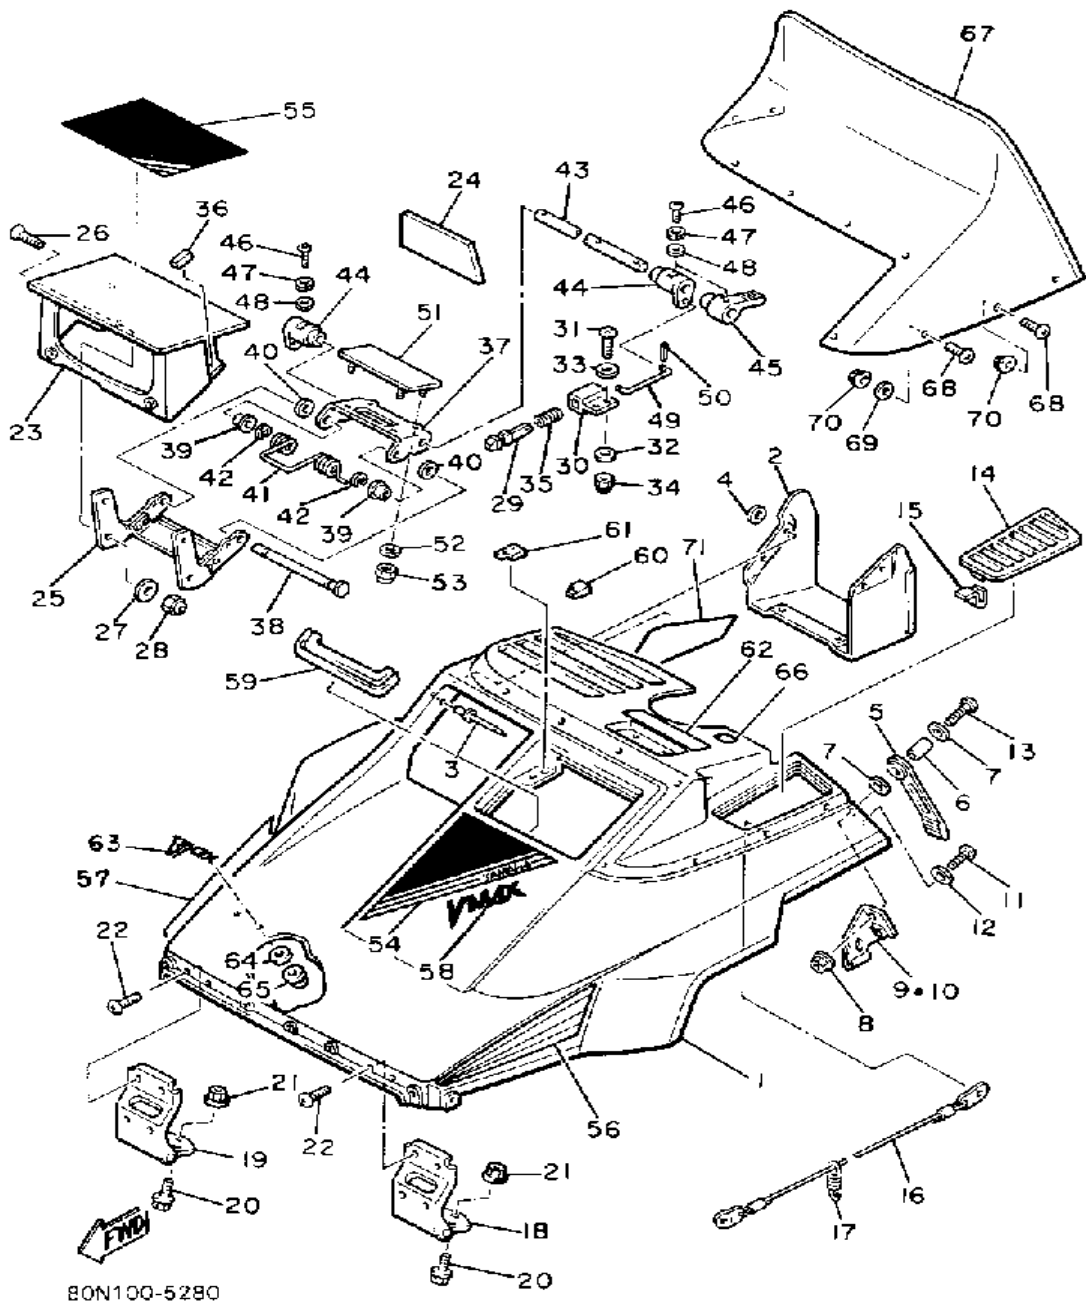

SHROUD - WINDSHIELD VMX540J

Ref. No.	Part Number	Description	Qty	Remarks
58	80N-77371-00-00	EMBLEM 5	1	
59	8X6-77123-00-00	GUIDE 1	1	
60	8X6-77151-00-00	PAD 1	1	
61	8X6-77152-00-00	PAD 2	1	
62	80N-77763-00-00	LABEL, WARNING 3	1	
63	8R9-77353-00-00	EMBLEM 3	1	
64	90202-04003-00	WASHER, PLATE	2	
65	90183-04005-00	NUT, SPRING	2	
66	84M-24153-00-00	INDICATOR, COCK	1	
67	8M6-77210-00-00	WINDSHIELD	1	
68	90164-05007-00	SCREW, TAPPING	10	
69	90201-05029-00	WASHER, PLATE	9	
70	95701-05500-00	NUT, FLANGE	10	
71	80N-77743-00-00	INDICATOR 3	1	

Not For Resale

www.SmallEngineDiscount.com